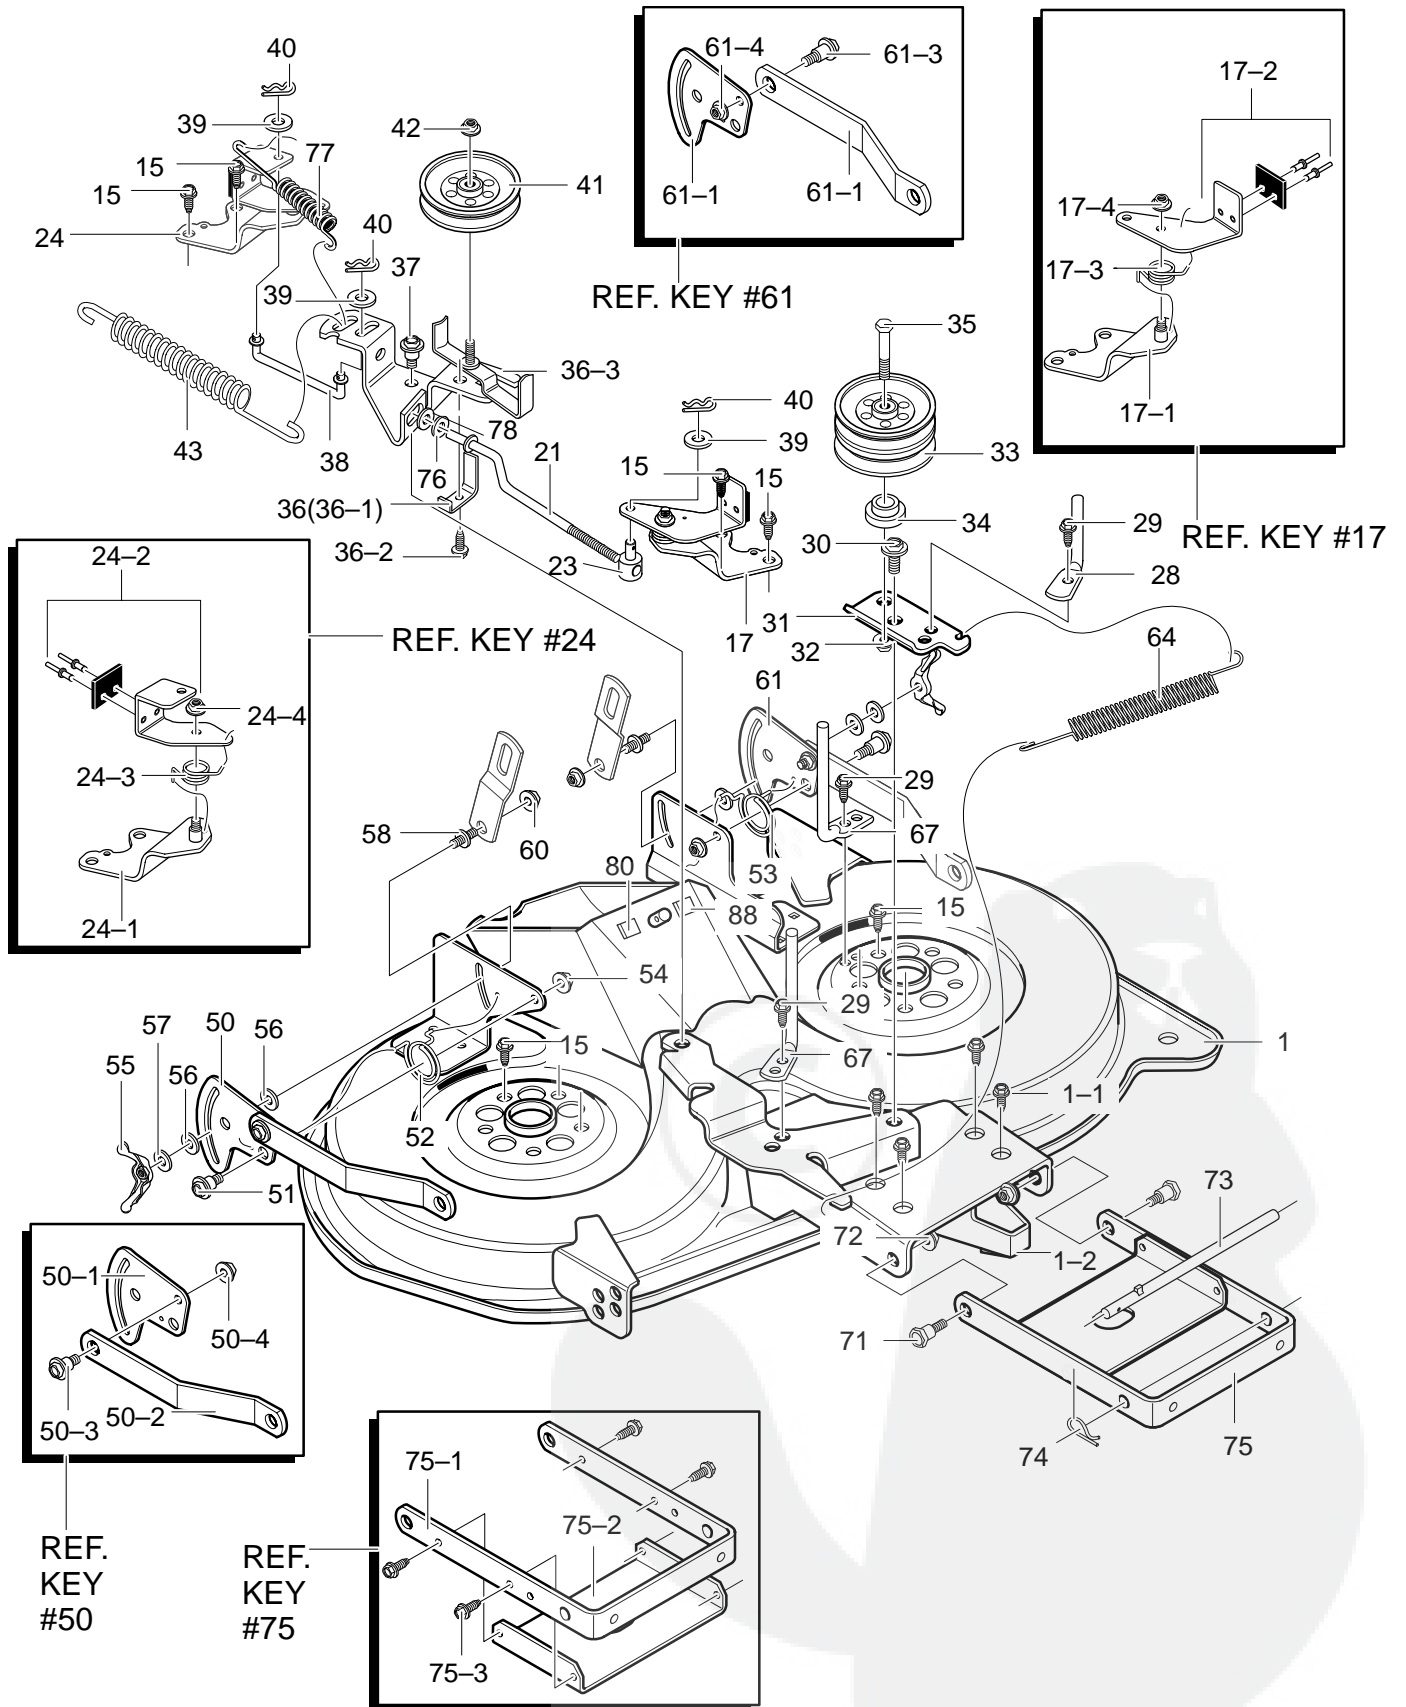

MODEL 40383x58C

REPAIR PARTS DECK ASSEMBLY

344276C

MODEL 40383x58C

REPAIR PARTS DECK ASSEMBLY

Key No.	Description	Part No.	Key No.	Description	Part No.
1	Housing, 40" Deck	690109-821	50-1	Plate-Suspension	94128
17	Brake Arm Assembly LH	94665-821	50-2	Suspension Bracket Rear	94055
17-1	Brake Support Assembly LH	94293	50-3	Bolt, Shoulder	710095
17-2	Brake Arm	94291	50-4	Nut, 3/8-16	710140
17-3	Spring, Torsion	710110	51	Bolt, Shoulder	711611
17-4	Nut, 5/16-18	710205	52	Spring, Torsion RH	710112
21	Link, Brake LH	690021	53	Spring, Torsion LH	710113
23	Nut, Adjusting	711591	54	Nut, 3/8-16	711622
24	Brake Arm Assembly RH	94664-821	55	Wingnut, 5/16-18	711600
24-1	Brake Support RH	94294	56	Pad, Friction	94137
24-2	Brake Arm RH	94292	57	Washer	711628
24-3	Spring, Torsion	710077	58	Pin, Hanger	711595
24-4	Nut, 5/16-18	710205	60	Nut, 3/8-16	711622
28	Belt Guide	711912	61	Assy., Plate Rear Sus Brkt., LH	690159-821
29	Screw, 5/16-18x.50	780055	61-1	Plate-Suspension	94128
30	Bolt, Shoulder	711613	61-2	Suspension Bracket, Rear	94055
31	Arm, Double Idler	94261-821	61-3	Bolt, Shoulder	710095
32	Nut, 3/8-16	711622	61-4	Nut, 3/8-16	710140
33	Pulley, Idler Double Vee	94279	64	Spring, Extension	710233
34	Spacer	94269	67	Belt Guide	690030
35	Screw, 3/8-16x3.00	711915	71	Shoulder Bolt	711611
36	Idler Arm Assembly	94973-821	72	Nut, 3/8-16	711622
36-1	Spring,-Belt Guide	94312	73	Rod, Hanger	95295
36-2	Screw, 1/4-20x.50	710264	74	Hair Pin	711676
36-3	Idler Arm	94298	75	Assembly, Bracket & Stiffener	690058-821
37	Bolt, Shoulder	711613	75-1	Bracket, Front Suspension	94058
38	Link, Brake RH	690023	75-2	Stiffener	95057
39	Washer, Flat	712480	75-3	Screw, 5/16-18x.75	710079
40	Hair Pin	711682	76	Flatwasher	583409
41	Pulley, Idler	690024	77	Spring, Extension	710658
42	Nut, 3/8-16	711622	78	Washer, Flat	712480
43	Spring, Extension	710234	80	Pad, Adhesive	318197
50	Assy, Plate,Rear Sus Bkt RH	690158-821