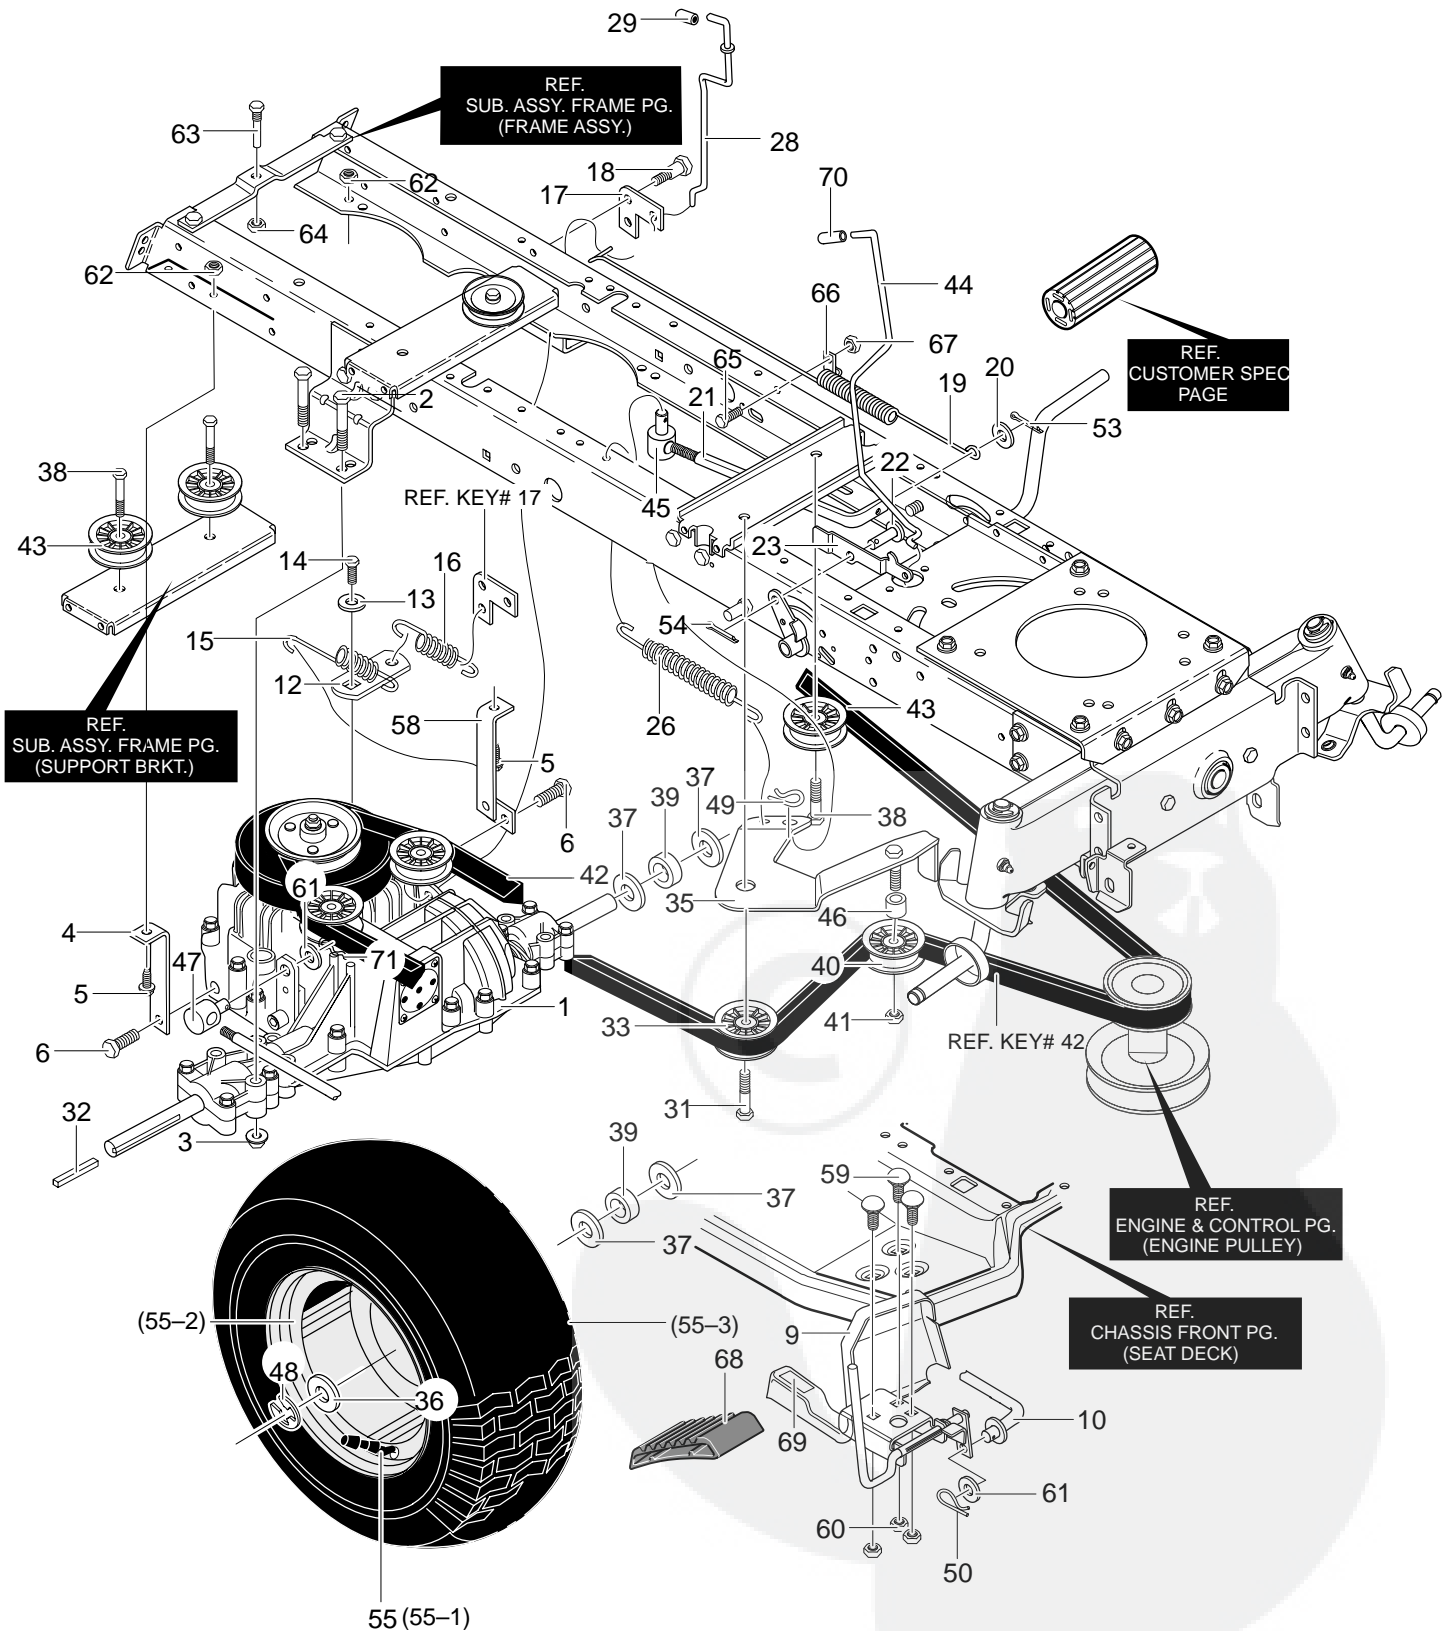

MODEL 40383x58C

REPAIR PARTS MOTION DRIVE

345010B

MODEL 40383x58C

REPAIR PARTS MOTION DRIVE

Key No.	Description	Part No.	Key No.	Description	Part No.
1	Transaxle, MST205	*	41	Nut, 3/8-16	711920
2	Screw, 5/16-18X2.50	711669	42	Belt, V 4L 112.75	94609
3	Nut, 5/16-18	711634	43	Pulley, Idler	1001065
4	Bracket, Stabilizer Hydro	94224-821	44	Park Brake control Rod	690046
5	Screw, 5/16-18x1.00	711893	45	Nut, 5/16-18 Adjusting	711898
6	Screw, 5/16-18x.75	710268	46	Spacer, 1/2 to 17mm	690369
9	Pedal Assy. Hydro	690134-821	47	Adjusting Nut, 1/2-13	711594
10	Rod, Foot Control	690018	48	E-Ring	710103
12	Bracket, Shift	323312	49	Pin, Hair	711659
13	Washer, Transaxle	711895	50	Pin, Hair	711676
14	Screw, 1/4-28x.750	01X145	53	Pin, Cotter	71081
15	Spring, Transaxle	94622	54	Pin, Cotter	71081
16	Spring	326780	55	Tire & Rim	692511
17	Bracket, Disconnect Lever	94621-821	55-1	Valve Stem	338512
18	Bolt, 5/16-18 HSHS	711896	55-2	Rim	338524
19	Spring, Brake	95424	55-3	Tire	338525
20	Washer, Flat	711921	58	Asm., Weld Bracket, Stabilizer	94225-821
21	Rod, Clutch	690016	59	Bolt, Carriage 5/16-18x.75	711688
22	Pin, Clevis	711903	60	Nut, 5/16-18 Hexwdfllk Whiz	710026
23	Latch, Park Brake	95290	61	Flatwasher, .515x.88x.0	711894
26	Spring, Tension	711522	62	Nut, 5/16-18 Hexwdfllk	710026
28	Rod, Disconnect	690015	63	Screw Guide	711745
29	Grip, Hydro Disconnect	690032	64	Nut, 5/16-18 Hexwdfllk Whiz	710026
31	Screw, 3/8-16x1.25	711905	65	Screw, 1/4-20x.50	313686
32	Key, Square	52928	66	Retainer, Wire	711742
33	Pulley, Idler	1001065	67	Nut, 1/4-20 Wdfllwhiz-Lk	780285
35	Assy, Idler Arm Traction	94238-821	68	Pedal, Pad Sandpaper	94516
36	Washer, Flat	711758	69	Pad, Toe Sandpaper	93249
37	Washer, Flat	711904	70	Cap, Dump Valve Rod	335980
38	Screw, 3/8-16x1.25	711905	71	Hair Pin	711682
39	Spacer	95274	—	Hubcap	94618
40	Pulley, Idler	690409			

* Contact your nearest transaxle dealer for parts and service.

For information on Replacement Parts see the Central Parts Distributor in your area.