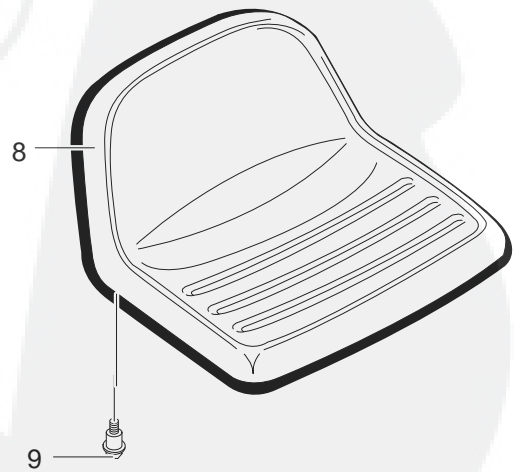

MODEL 40383x58C

REPAIR PARTS ELECTRICAL ASSEMBLY

Key No.	Description	Part No.	Key No.	Description	Part No.
1	Wire Harness	95378	14	Screw 1/4x.50	711619
2	Indicator Harness	690611	15	Nut, 1/4-20	711632
3	Rear Harness	95381	16	Ground Wire	95420
4	Wire Harness for Headlights	94103	17	Screw, 1/4x.50	711619
5	Bulb, Headlamp	52572	18	Seat Switch	94159
6	Cable Tie	57444	19	Battery 5 Plate	92739
7	Wire Clip, Adhesive	55939	20	Bolt, 1/4-20x.63	711680
8	Switch, Ignition	94762	21	Wing Nut	711636
10	Assy, Switch Double Pole Delta	690106	22	Battery Boot	335417
10-1	Switch, Double	320082	25	Flatwasher	711666
10-2	Boot, Switch	690074	27	Tape Switch	95330
10-3	Switch Cap	690075	28	Buzzer, For Bag Full	95391
11	Bulb, Indicator	57769	29	Wire, Lead Solenoid to Starter	711579
12	Switch, Limit	94136	—	15 Amp Fuse	302031
13	Solenoid	94613