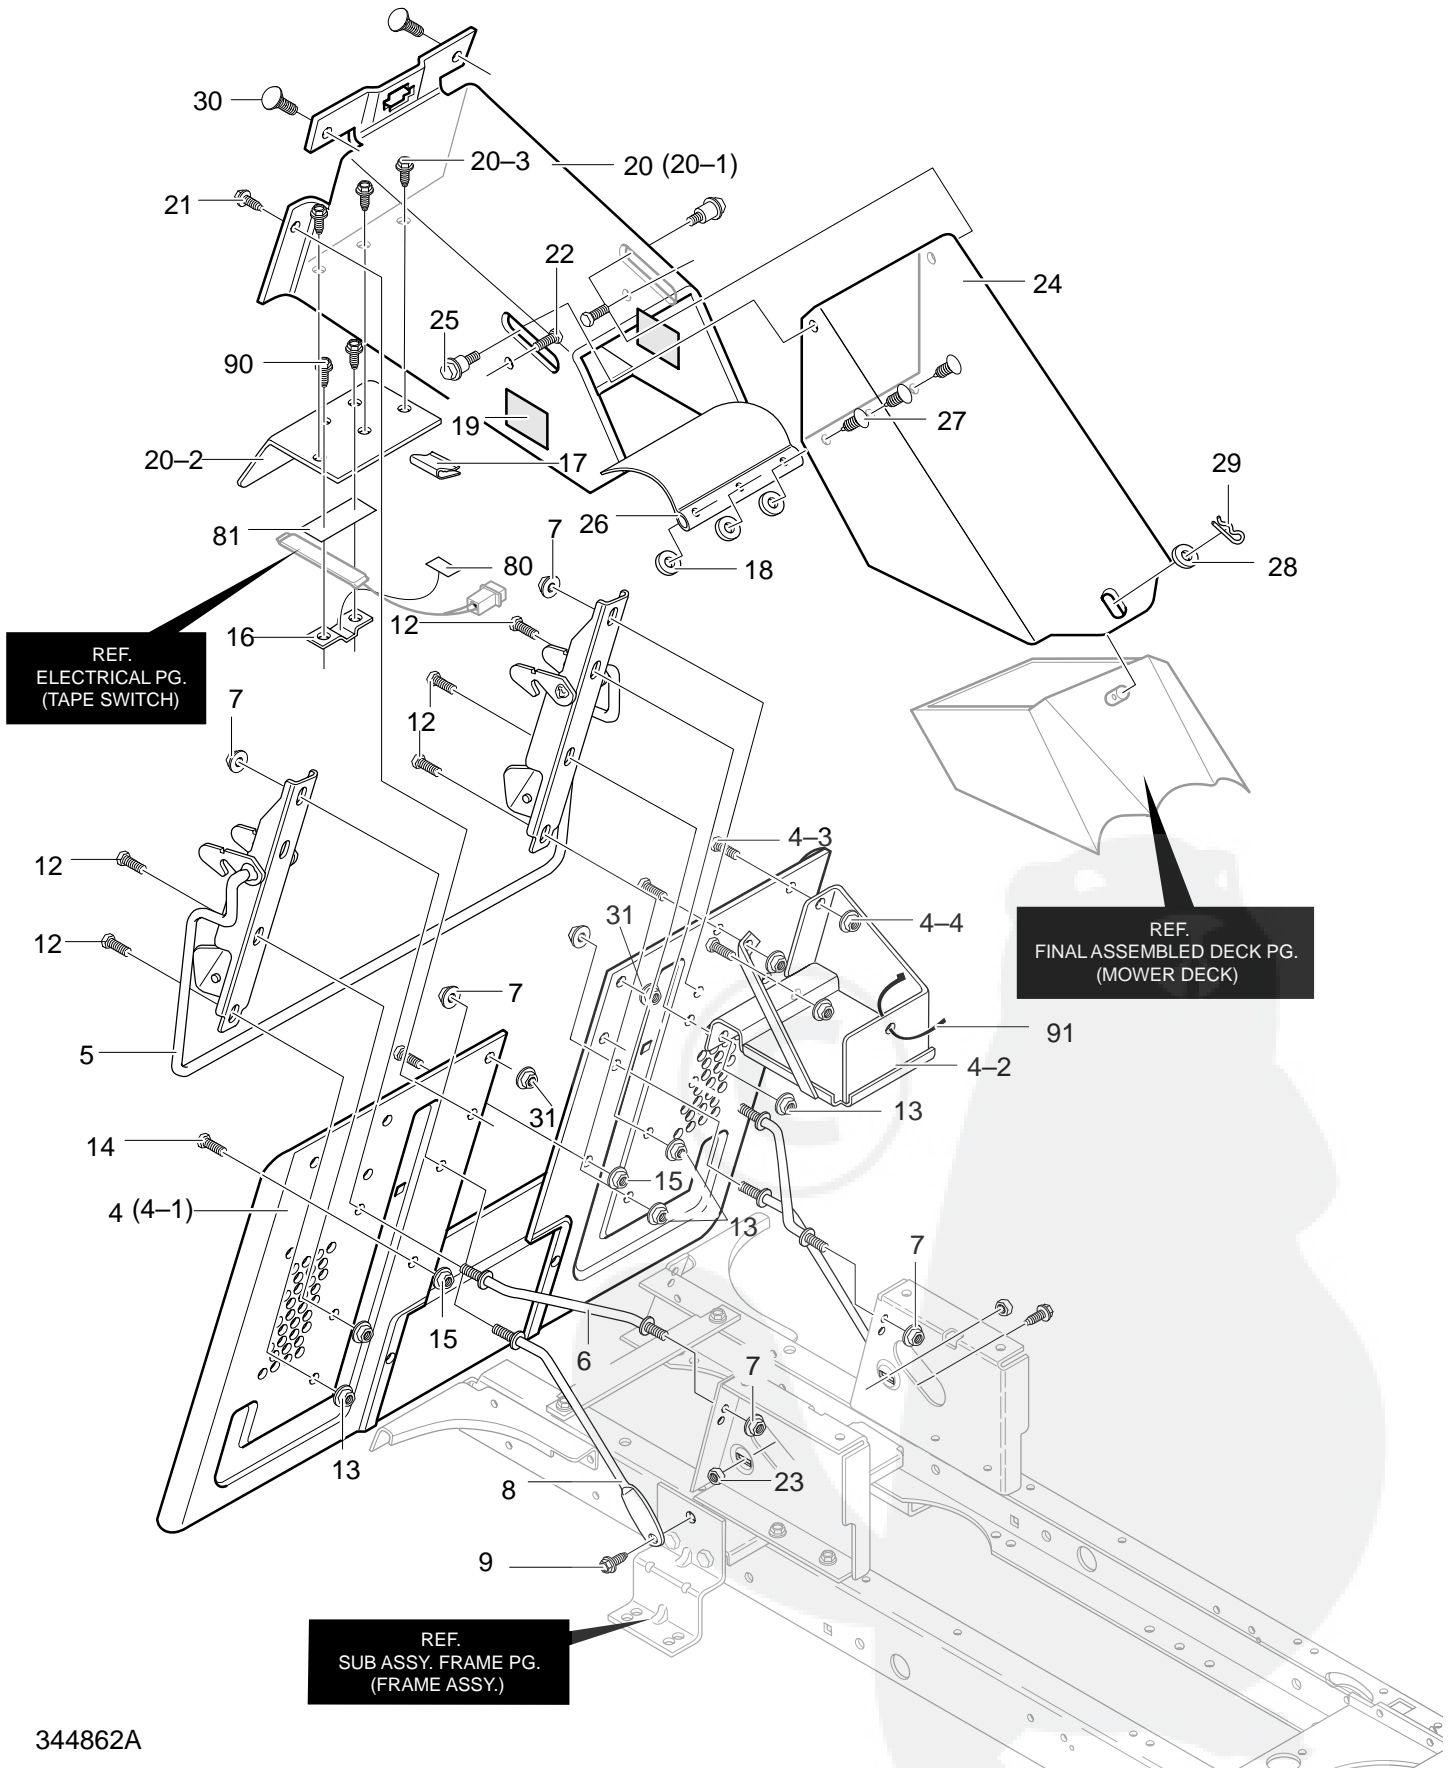

MODEL 40383x58C

REPAIR PARTS REAR CHASSIS ASSEMBLY

MODEL 40383x58C

REPAIR PARTS REAR CHASSIS ASSEMBLY

Key No.	Description	Part No.	Key No.	Description	Part No.
4	Assy., Back Plate/Battery	1001068-821	20-1	Chute Weld Asm. Upper	94350
4-1	Assy. Back Plate Flat	95162	20-2	Shield, Transaxle	95367
4-2	Battery Tray Assembly	94563	20-3	Screw, 1/4-20x.63	711642
4-3	Screw, 5/16-18x.50	180073	21	Screw, 5/16-18x.75	711606
4-4	Nut, 5/16-18 Hexwdfllk Whiz	45174	22	Bolt, Carriage 5/16-18x.75	340720
5	Weldment-Latch Lever	95359-821	23	Nut, 5/16-18	710026
6	Rod, Brace	690097	24	Middle Chute Assembly	94296-821
7	Nut, 3/8-16 Hwdfl Whiz-lock	711906	25	Shoulder Bolt	710440
8	Rod, Brace	94231	26	Flap, Chute	94264
9	Screw, 5/16-18x.75	711606	27	Fastener, Ratchet	309235
12	Screw, 5/16-18x.75	9357	28	Flatwasher	711617
13	Nut, 5/16-18 Hexwdfllk Whiz	710026	29	Pin, Hair	711682
14	Screw, 5/16-18x.75	711606	30	Bolt, Carriage 5/16-18x.75	340720
15	Nut, 5/16-18 Hexwdfllk Whiz	710026	31	Nut, 5/16-18	710026
16	Bracket, Flex Switch Mounting	690245	80	Tape, Double Sided Foam 3/4"	712009
17	Wire Clip, Adhesive	55939	81	Tape, Double Sided Foam 3/4"	712009
18	Flatwasher	711666	90	Screw, 1/4-20x.63	711642
19	Pad, Adhesive	318197	91	Cable Tie	57444
20	Asm., T/A Shield & Upper Chute	690102-821