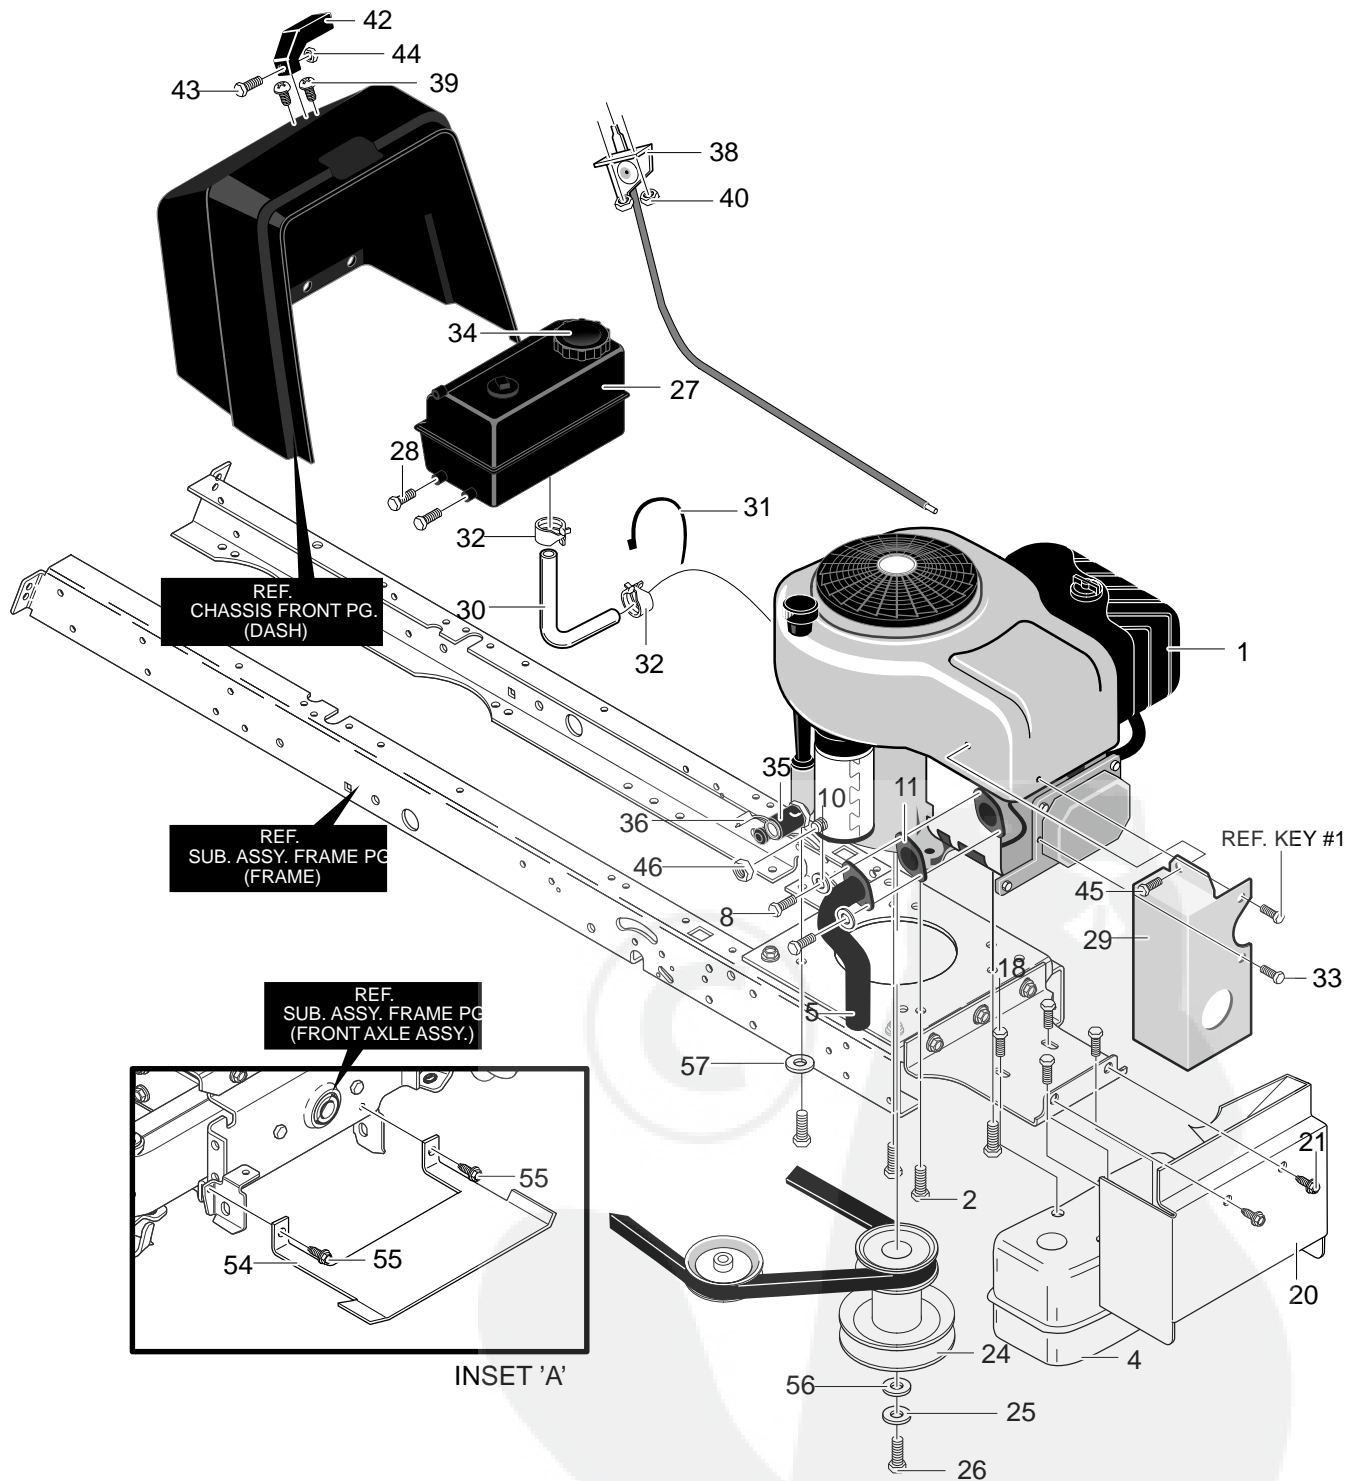

* Contact your nearest transaxle dealer for parts and service.

For information on Replacement Parts see the Central Parts Distributor in your area.

MODEL 40383x58C

REPAIR PARTS MOWER SUSPENSION ASSEMBLY

Key No.	Description	Part No.	Key No.	Description	Part No.
1	Assembly, Lift Arm	95233-821	25	Grip	94505
2	Screw, 1/2-13x1.50	711917	26	PTO Handle	690126
3	Nut, 1/2-13 Lock	711918	27	Paddle, Switch	95284
4	Bracket, Lift Link	94262-821	28	Screw, Thread Form	711621
5	Washer, Flat	711617	29	Bracket, PTO	94018-821
6	Hair Pin	711676	30	Screw, 5/16-18x.50	780055
9	Hair Pin	711676	31	Lever, PTO	95283
10	Spring, Extension	710235	32	Bolt, Shoulder 3/8-16	711613
15	Link-Lift Handle	711981	33	Hair Pin	711659
16	Washer, Flat	711617	34	Washer, Flat	711615
17	Hair Pin	711676	35	Link PTO	95282
18	Handle, Lift	690532	36	Nut, 3/8-16	711622
19	Torsion Spring	710111	37	Screw 5/16-18x.75	711606
20	Hair Pin	711676	38	Torsion Spring	710141
21	Grip, Lift	94506	40	Spacer	94309
24	Washer, Flat	711616	41	Spacer, Sleeve	56150

MODEL 40383x58C

REPAIR PARTS DECK ASSEMBLY

Key No.	Description	Part No.	Key No.	Description	Part No.
2	Assembly, Jackshaft Housing	94305	12	Washer, Bellville	710118
2-1	Housing, Jackshaft	94282	13	Flatwasher	710117
2-2	Bearing, Lower Jackshaft	92282	14	Nut, 9/16-18	711910
2-3	Bearing, Upper Jackshaft	92281	15	Screw, 3/8-16x1.00	711911
2-4	Spacer	90904	16	Pulley Cover	94288-821
3	Pulley, Deck	690020	44	Belt, V 46.5LG	710231
4	Jackshaft	91922	45	Belt, Deck	690071
5	Flatwasher	710117	46	Gauge Wheel	92683
6	Spacer	91903	47	Shoulder Bolt	711746
8	Nut, 9/16-18	711910	48	Flatwasher	711615
9	Adapter, Deck	94207	49	Nut, 3/8-16	711622
10	Blade, LH	690499	66	Circle Pin	711764
11	Blade, RH	690500	79	Rod, Belt Guide	95280