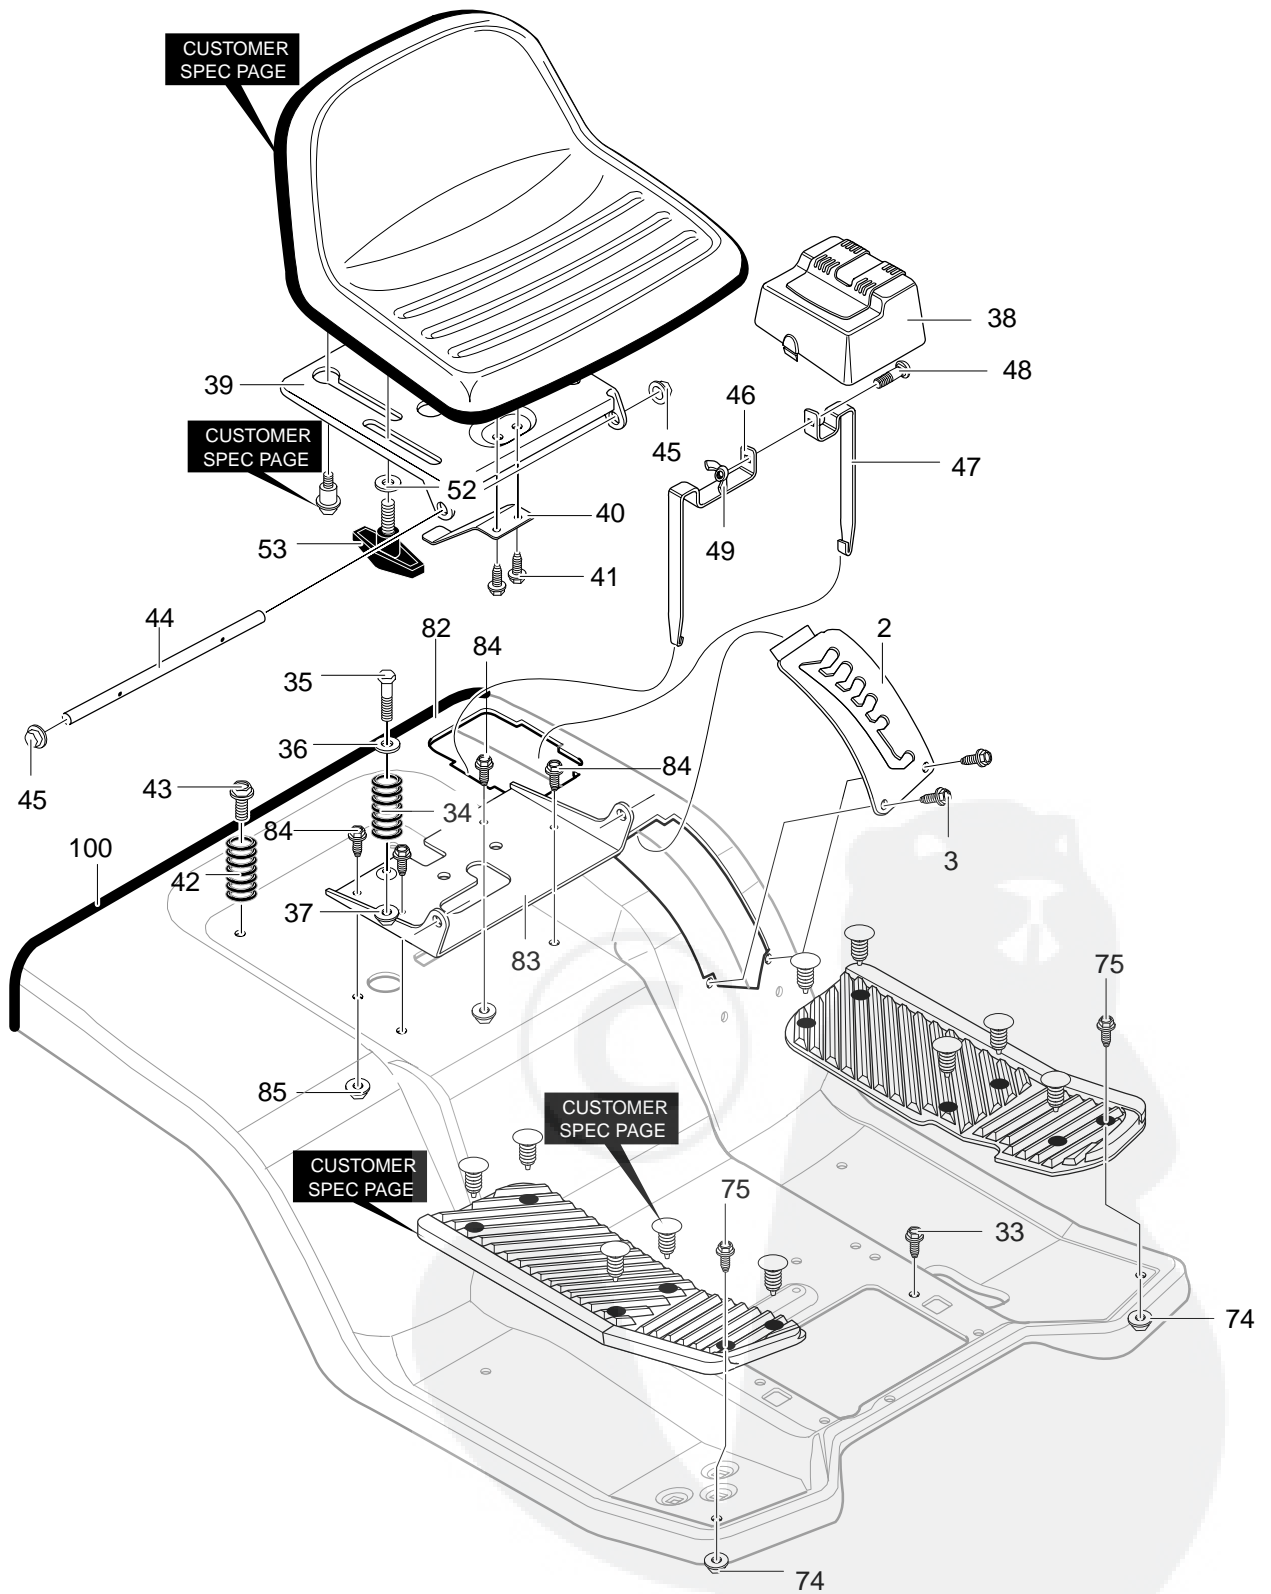

MODEL 40383x58C

REPAIR PARTS REAR CHASSIS ASSEMBLY

MODEL 40383x58C

REPAIR PARTS REAR CHASSIS ASSEMBLY

Key No.	Description	Part No.	Key No.	Description	Part No.
4	Assy., Back Plate/Battery	1001068-821	20-1	Chute Weld Asm. Upper	94350
4-1	Assy. Back Plate Flat	95162	20-2	Shield, Transaxle	95367
4-2	Battery Tray Assembly	94563	20-3	Screw, 1/4-20x.63	711642
4-3	Screw, 5/16-18x.50	180073	21	Screw, 5/16-18x.75	711606
4-4	Nut, 5/16-18 Hexwdfllk Whiz	45174	22	Bolt, Carriage 5/16-18x.75	340720
5	Weldment-Latch Lever	95359-821	23	Nut, 5/16-18	710026
6	Rod, Brace	690097	24	Middle Chute Assembly	94296-821
7	Nut, 3/8-16 Hwdfl Whiz-lock	711906	25	Shoulder Bolt	710440
8	Rod, Brace	94231	26	Flap, Chute	94264
9	Screw, 5/16-18x.75	711606	27	Fastener, Ratchet	309235
12	Screw, 5/16-18x.75	9357	28	Flatwasher	711617
13	Nut, 5/16-18 Hexwdfllk Whiz	710026	29	Pin, Hair	711682
14	Screw, 5/16-18x.75	711606	30	Bolt, Carriage 5/16-18x.75	340720
15	Nut, 5/16-18 Hexwdfllk Whiz	710026	31	Nut, 5/16-18	710026
16	Bracket, Flex Switch Mounting	690245	80	Tape, Double Sided Foam 3/4"	712009
17	Wire Clip, Adhesive	55939	81	Tape, Double Sided Foam 3/4"	712009
18	Flatwasher	711666	90	Screw, 1/4-20x.63	711642
19	Pad, Adhesive	318197	91	Cable Tie	57444
20	Asm., T/A Shield & Upper Chute	690102-821			