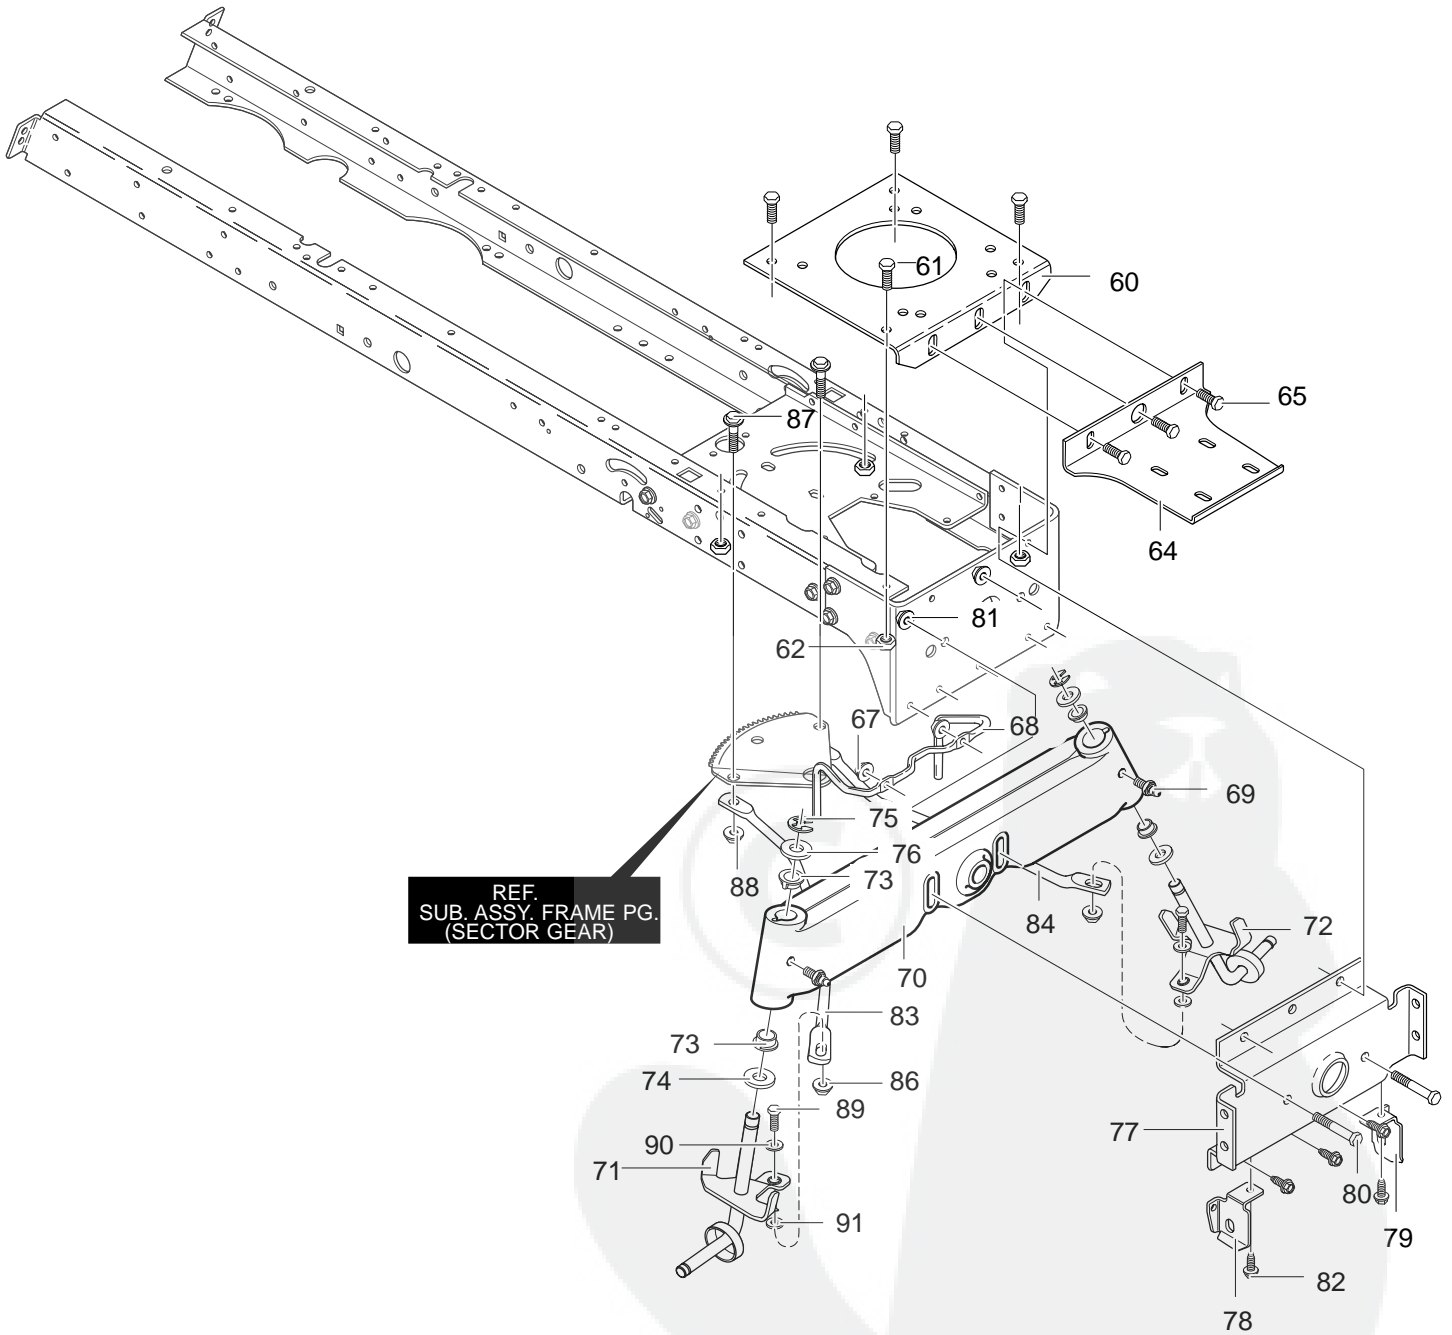

MODEL 40383x58C

REPAIR PARTS FRAME ASSEMBLY

343674A

MODEL 40383x58C

REPAIR PARTS FRAME ASSEMBLY

Key No.	Description	Part No.	Key No.	Description	Part No.
1	Frame, Rail RH	94564	23	Bracket, Hanger Rear	94013
2	Frame, Rail LH	94565	24	Screw, .312-18x.75	26X249
3	Support, Seat RH	94634	26	Gear, Sector	94121
4	Support, Seat LH	94633	27	Bearing, Sector Gear	94123
5	Screw, .312-18x.75	26X249	28	Screw, 5/16-18x1.00	001X84
6	Brace, BackPlate RH	94561	29	Nut, .31-18	15X115
7	Brace, BackPlate LH	94562	30	Clutch/Brake Pedal	94241
8	Screw, 5.312-18x.75	26X249	31	Screw, .312-18x.75	26X249
9	Bracket, Transaxle	94008	32	Bracket, Suspension Asm.	94285
10	Bracket, T/A RH-VST LH-MS	94234	33	Screw, .312-18x.75	26X249
11	Asm., Idler Mount Rear	94236	34	Brace, Rail	94566
12	Screw, .312-18x.75	26X249	35	Screw, .312-18x.75	26X249
13	Assy., Idler Mount, Front	94237	36	Zinc Screw Guide	93349
14	Screw, .312-18x.75	26X249	37	Nut, 5/16-18	015X79
15	Plate, Steering	690551	38	Bracket, Pivot	94015
16	Screw, .312-18x.75	26X249	39	Washer, Flat	845
17	Crank, PTO	690394	40	Bolt, Shoulder 3/8-16	009X53
18	Bracket, Bell Crank	94005	41	Nut, 3/8-16	015X84
19	Screw, .312-18x.75	26X249	43	Bracket, Seat Deck LH	690036
20	Washer, Flat	120395	44	Screw, .312-18x.75	26X249
21	Bracket, Seat Deck RH	690035	45	Nut, 5/16-18	015X79