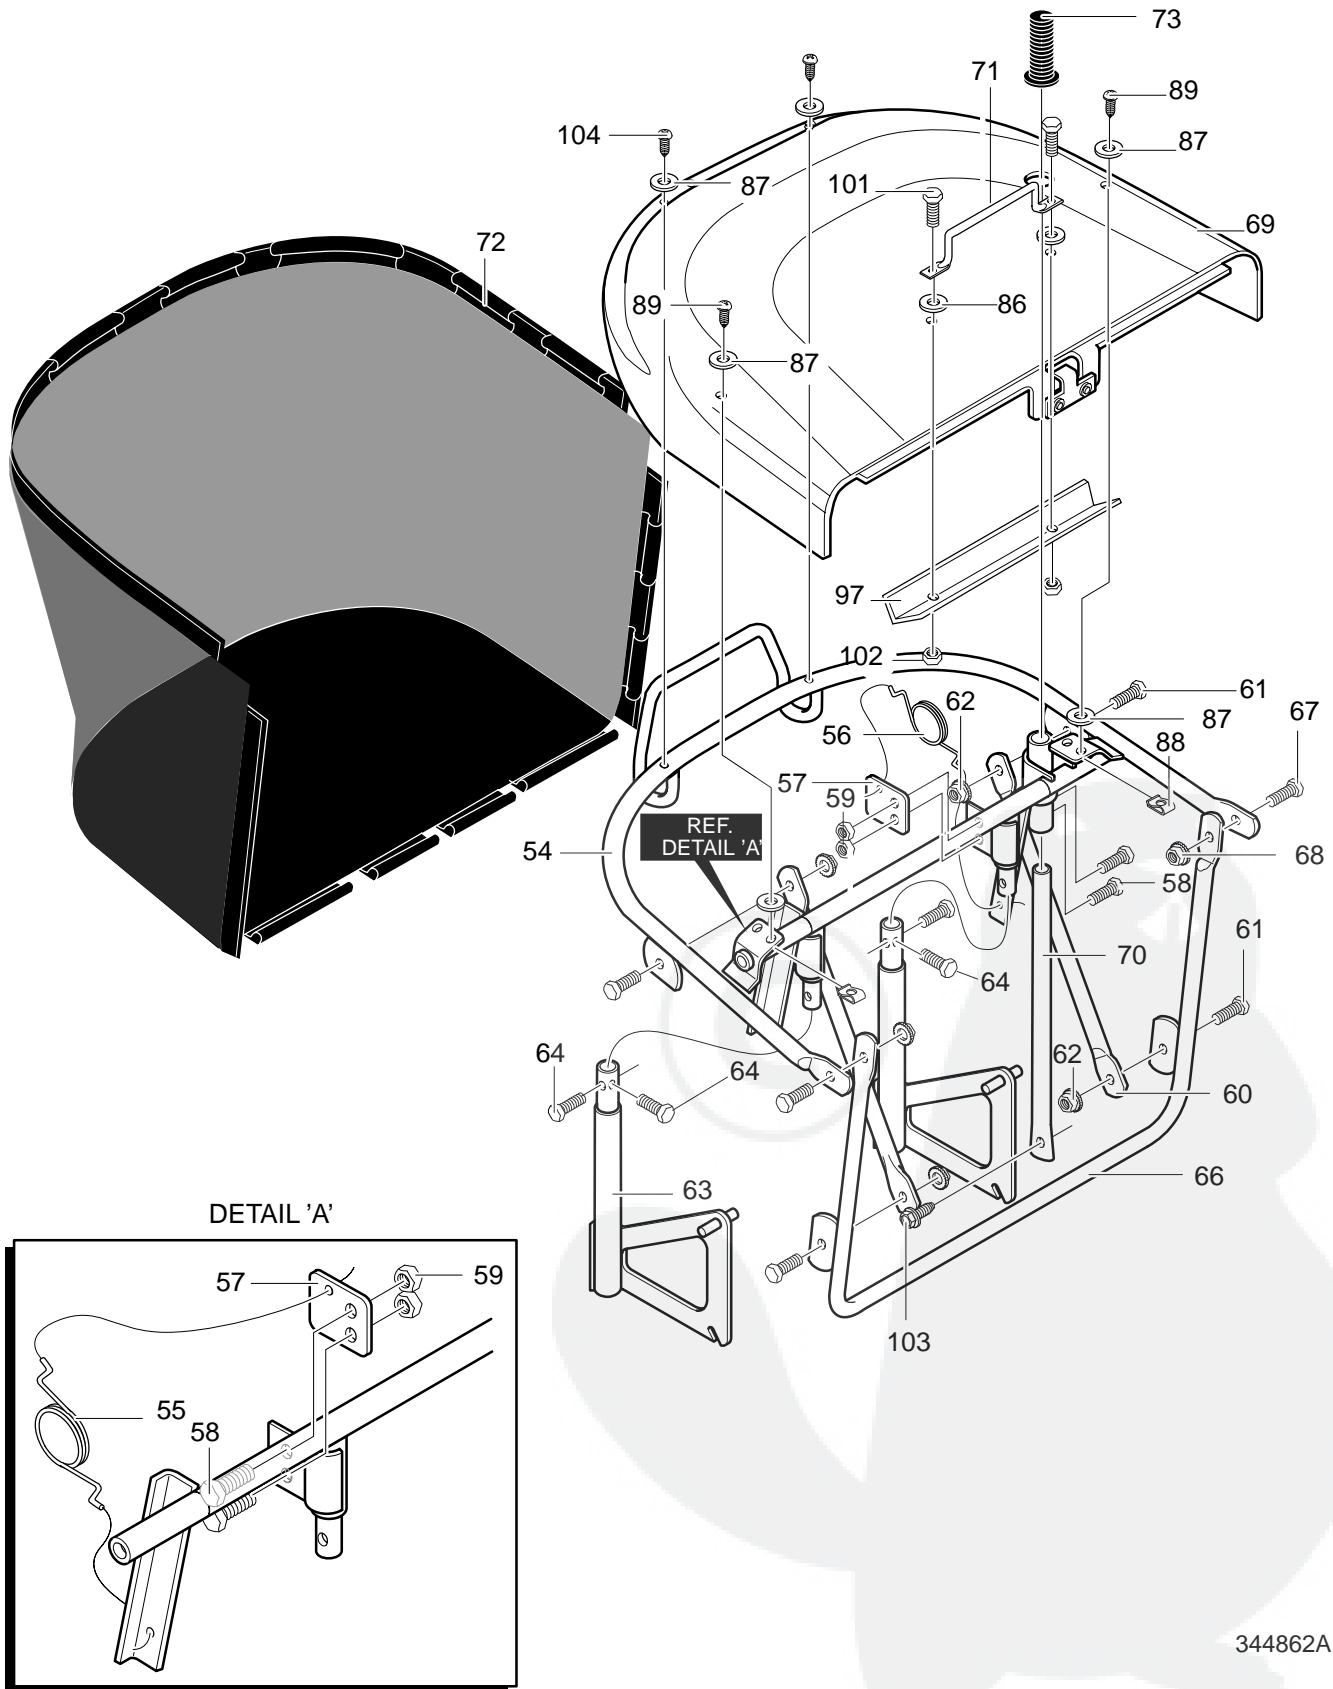

344862A

MODEL 40383x58C

REPAIR PARTS GRASS BAGGER ASSEMBLY

Key No.	Description	Part No.	Key No.	Description	Part No.
54	Asm. Weld Upper Frame	690044-821	69	Top Collector Assembly	94908-860
55	Spring, Torsion RH	690003	70	Handle, Dump Collector	690019
56	Spring, Torsion LH	690004	71	Handle, Reba Collector	690506-821
57	Bracket, Spring Collector	95339-821	72	Reba Collector Bag	95389
58	Screw, 1/4-20x.50	711909	73	Rubber Grip	94854
59	Nut, 1/4-20	303008	86	Washer	712129
60	Brace, Frame Collector	94850-821	87	Washer	711921
61	Screw, 1/4-20x.62	711909	88	Nut, 1/4-20 Tinnerman	578107
62	Nut, 1/4-20	303008	89	Screw, 1/4-20x.63	711674
63	Weld Asm. Support Collector	95343-821	97	Brace, Bagger	690010-821
64	Screw, 1/4-20x1.50	711653	101	Screw, 1/4-20x1.50	712068
66	Weld Asm. Front Frame Collect	95349-821	102	Nut, 1/4-20	711632
67	Screw, 1/4-20x.62	711909	103	Screw, #12x.50	711741
68	Nut, 1/4-20	711632	104	Screw, #12x.50	711741