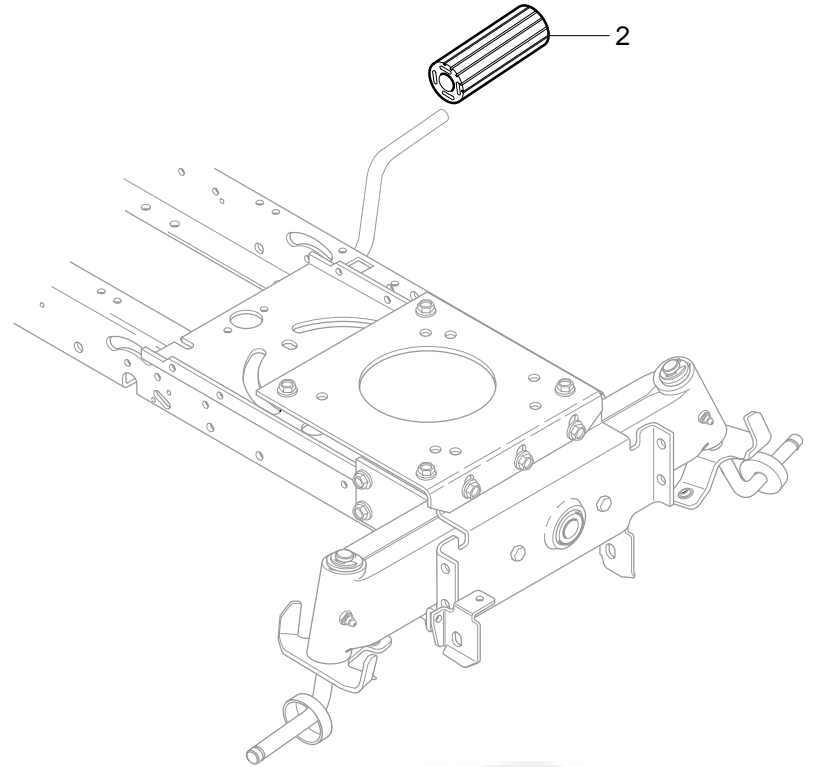

MODEL 40383x58C

REPAIR PARTS DECK ASSEMBLY

Key No.	Description	Part No.	Key No.	Description	Part No.
2	Assembly, Jackshaft Housing	94305	12	Washer, Bellville	710118
2-1	Housing, Jackshaft	94282	13	Flatwasher	710117
2-2	Bearing, Lower Jackshaft	92282	14	Nut, 9/16-18	711910
2-3	Bearing, Upper Jackshaft	92281	15	Screw, 3/8-16x1.00	711911
2-4	Spacer	90904	16	Pulley Cover	94288-821
3	Pulley, Deck	690020	44	Belt, V 46.5LG	710231
4	Jackshaft	91922	45	Belt, Deck	690071
5	Flatwasher	710117	46	Gauge Wheel	92683
6	Spacer	91903	47	Shoulder Bolt	711746
8	Nut, 9/16-18	711910	48	Flatwasher	711615
9	Adapter, Deck	94207	49	Nut, 3/8-16	711622
10	Blade, LH	690499	66	Circle Pin	711764
11	Blade, RH	690500	79	Rod, Belt Guide	95280

MODEL 40383x58C

REPAIR PARTS ELECTRICAL ASSEMBLY

Key No.	Description	Part No.	Key No.	Description	Part No.
1	Wire Harness	95378	14	Screw 1/4x.50	711619
2	Indicator Harness	690611	15	Nut, 1/4-20	711632
3	Rear Harness	95381	16	Ground Wire	95420
4	Wire Harness for Headlights	94103	17	Screw, 1/4x.50	711619
5	Bulb, Headlamp	52572	18	Seat Switch	94159
6	Cable Tie	57444	19	Battery 5 Plate	92739
7	Wire Clip, Adhesive	55939	20	Bolt, 1/4-20x.63	711680
8	Switch, Ignition	94762	21	Wing Nut	711636
10	Assy, Switch Double Pole Delta	690106	22	Battery Boot	335417
10-1	Switch, Double	320082	25	Flatwasher	711666
10-2	Boot, Switch	690074	27	Tape Switch	95330
10-3	Switch Cap	690075	28	Buzzer, For Bag Full	95391
11	Bulb, Indicator	57769	29	Wire, Lead Solenoid to Starter	711579
12	Switch, Limit	94136	—	15 Amp Fuse	302031
13	Solenoid	94613			