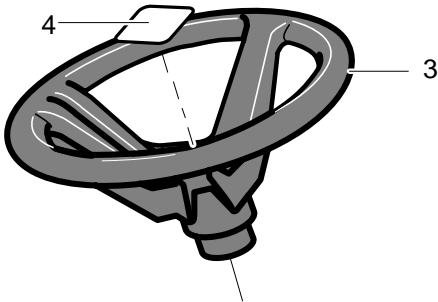

MODEL 40383x58C

REPAIR PARTS DECK ASSEMBLY

Key No.	Description	Part No.	Key No.	Description	Part No.
2	Assembly, Jackshaft Housing	94305	12	Washer, Bellville	710118
2-1	Housing, Jackshaft	94282	13	Flatwasher	710117
2-2	Bearing, Lower Jackshaft	92282	14	Nut, 9/16-18	711910
2-3	Bearing, Upper Jackshaft	92281	15	Screw, 3/8-16x1.00	711911
2-4	Spacer	90904	16	Pulley Cover	94288-821
3	Pulley, Deck	690020	44	Belt, V 46.5LG	710231
4	Jackshaft	91922	45	Belt, Deck	690071
5	Flatwasher	710117	46	Gauge Wheel	92683
6	Spacer	91903	47	Shoulder Bolt	711746
8	Nut, 9/16-18	711910	48	Flatwasher	711615
9	Adapter, Deck	94207	49	Nut, 3/8-16	711622
10	Blade, LH	690499	66	Circle Pin	711764
11	Blade, RH	690500	79	Rod, Belt Guide	95280

MODEL 40383x58C

REPAIR PARTS ELECTRICAL ASSEMBLY

Key No.	Description	Part No.	Key No.	Description	Part No.
1	Wire Harness	95378	14	Screw 1/4x.50	711619
2	Indicator Harness	690611	15	Nut, 1/4-20	711632
3	Rear Harness	95381	16	Ground Wire	95420
4	Wire Harness for Headlights	94103	17	Screw, 1/4x.50	711619
5	Bulb, Headlamp	52572	18	Seat Switch	94159
6	Cable Tie	57444	19	Battery 5 Plate	92739
7	Wire Clip, Adhesive	55939	20	Bolt, 1/4-20x.63	711680
8	Switch, Ignition	94762	21	Wing Nut	711636
10	Assy, Switch Double Pole Delta	690106	22	Battery Boot	335417
10-1	Switch, Double	320082	25	Flatwasher	711666
10-2	Boot, Switch	690074	27	Tape Switch	95330
10-3	Switch Cap	690075	28	Buzzer, For Bag Full	95391
11	Bulb, Indicator	57769	29	Wire, Lead Solenoid to Starter	711579
12	Switch, Limit	94136	—	15 Amp Fuse	302031
13	Solenoid	94613			