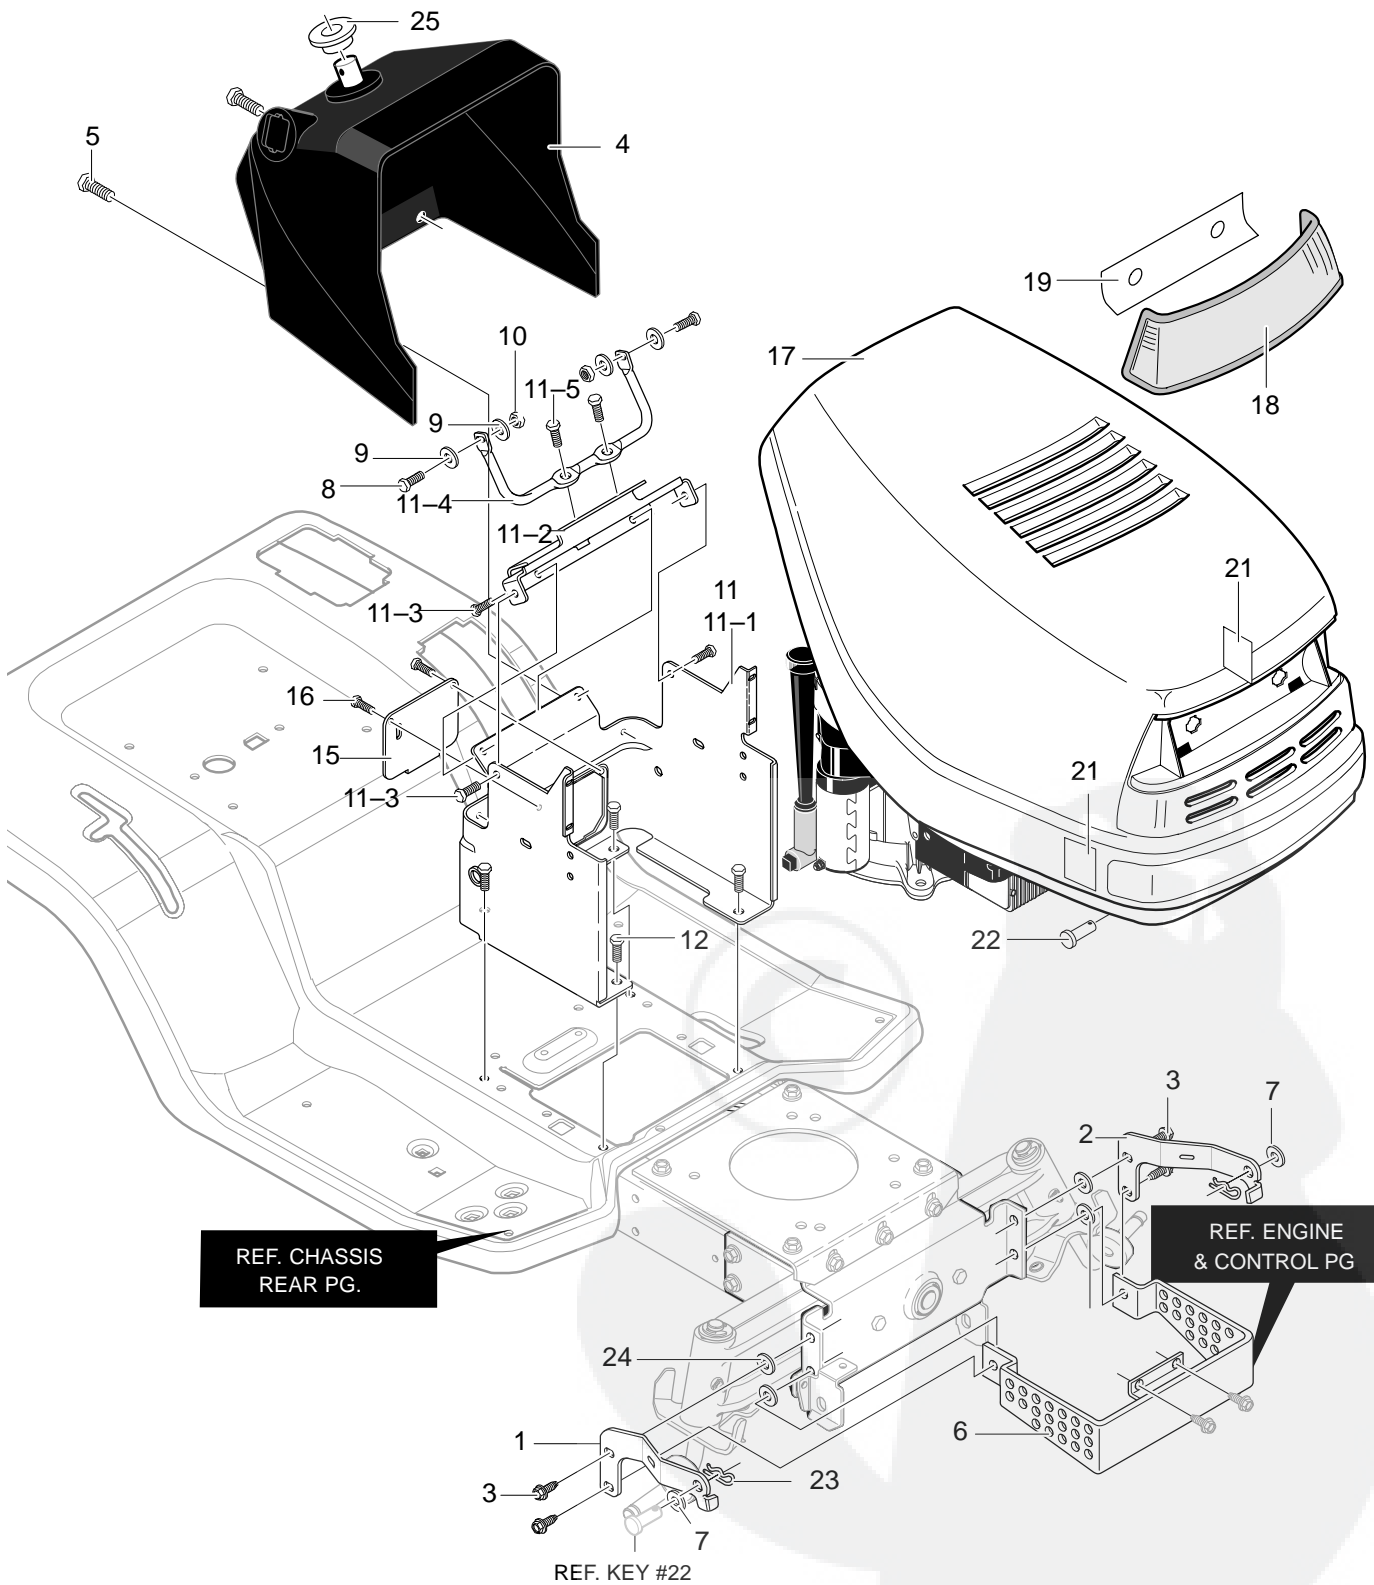

MODEL 40383x58C

REPAIR PARTS CHASSIS & HOOD ASSEMBLY

344695A

MODEL 40383x58C

REPAIR PARTS CHASSIS & HOOD ASSEMBLY

Key No.	Description	Part No.	Key No.	Description	Part No.
1	Bracket, Hood RH	95432-821	11-4	Rod, Dash Brace	95406
2	Bracket, Hood LH	95433-821	11-5	Screw, 1/4-20x.50	710264
3	Screw, 5/16-18x.75	711606	12	Screw, 10-24x.50	711606
4	Dash	690630	15	Panel, Access	95270-860
5	Screw, 1/4-14x.75	711762	16	Screw, 10-24x.50	711629
6	Heat Shield Guard	95195-821	17	Hood	328278
7	Washer, Flat Insulate	712480	18	Lens, Headlamp	302670
8	Screw, 1/4-20x.75	302628	19	Foil, Lens	308492
9	Washer, Flat .286x.63x.065	71067	21	Foil, Heat Reflector	301452
10	Nut, 1/4-20 Reghexctrlk	73826	22	Pin, Clevis	711856
11	Assembly, Lower Console	341569-860	23	Hair Pin	711682
11-1	Tower, Lower Dash	95425	24	Washer, Plastic	6711
11-2	Support, Steering	95426	25	Bushing, Steering Shaft	95404
11-3	Screw, 1/4-20x.50	710264	—	Instruction Book & Parts List	F-010723J