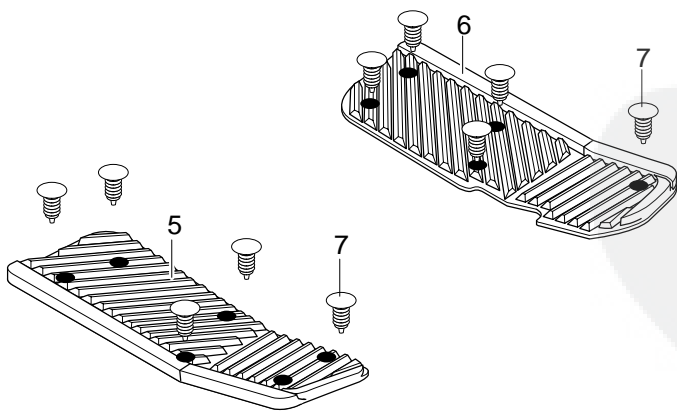

MODEL 40383x58C

REPAIR PARTS DECK ASSEMBLY

Key No.	Description	Part No.	Key No.	Description	Part No.
2	Assembly, Jackshaft Housing	94305	12	Washer, Bellville	710118
2-1	Housing, Jackshaft	94282	13	Flatwasher	710117
2-2	Bearing, Lower Jackshaft	92282	14	Nut, 9/16-18	711910
2-3	Bearing, Upper Jackshaft	92281	15	Screw, 3/8-16x1.00	711911
2-4	Spacer	90904	16	Pulley Cover	94288-821
3	Pulley, Deck	690020	44	Belt, V 46.5LG	710231
4	Jackshaft	91922	45	Belt, Deck	690071
5	Flatwasher	710117	46	Gauge Wheel	92683
6	Spacer	91903	47	Shoulder Bolt	711746
8	Nut, 9/16-18	711910	48	Flatwasher	711615
9	Adapter, Deck	94207	49	Nut, 3/8-16	711622
10	Blade, LH	690499	66	Circle Pin	711764
11	Blade, RH	690500	79	Rod, Belt Guide	95280

MODEL 40383x58C

REPAIR PARTS ELECTRICAL ASSEMBLY

Key No.	Description	Part No.	Key No.	Description	Part No.
1	Wire Harness	95378	14	Screw 1/4x.50	711619
2	Indicator Harness	690611	15	Nut, 1/4-20	711632
3	Rear Harness	95381	16	Ground Wire	95420
4	Wire Harness for Headlights	94103	17	Screw, 1/4x.50	711619
5	Bulb, Headlamp	52572	18	Seat Switch	94159
6	Cable Tie	57444	19	Battery 5 Plate	92739
7	Wire Clip, Adhesive	55939	20	Bolt, 1/4-20x.63	711680
8	Switch, Ignition	94762	21	Wing Nut	711636
10	Assy, Switch Double Pole Delta	690106	22	Battery Boot	335417
10-1	Switch, Double	320082	25	Flatwasher	711666
10-2	Boot, Switch	690074	27	Tape Switch	95330
10-3	Switch Cap	690075	28	Buzzer, For Bag Full	95391
11	Bulb, Indicator	57769	29	Wire, Lead Solenoid to Starter	711579
12	Switch, Limit	94136	—	15 Amp Fuse	302031
13	Solenoid	94613			