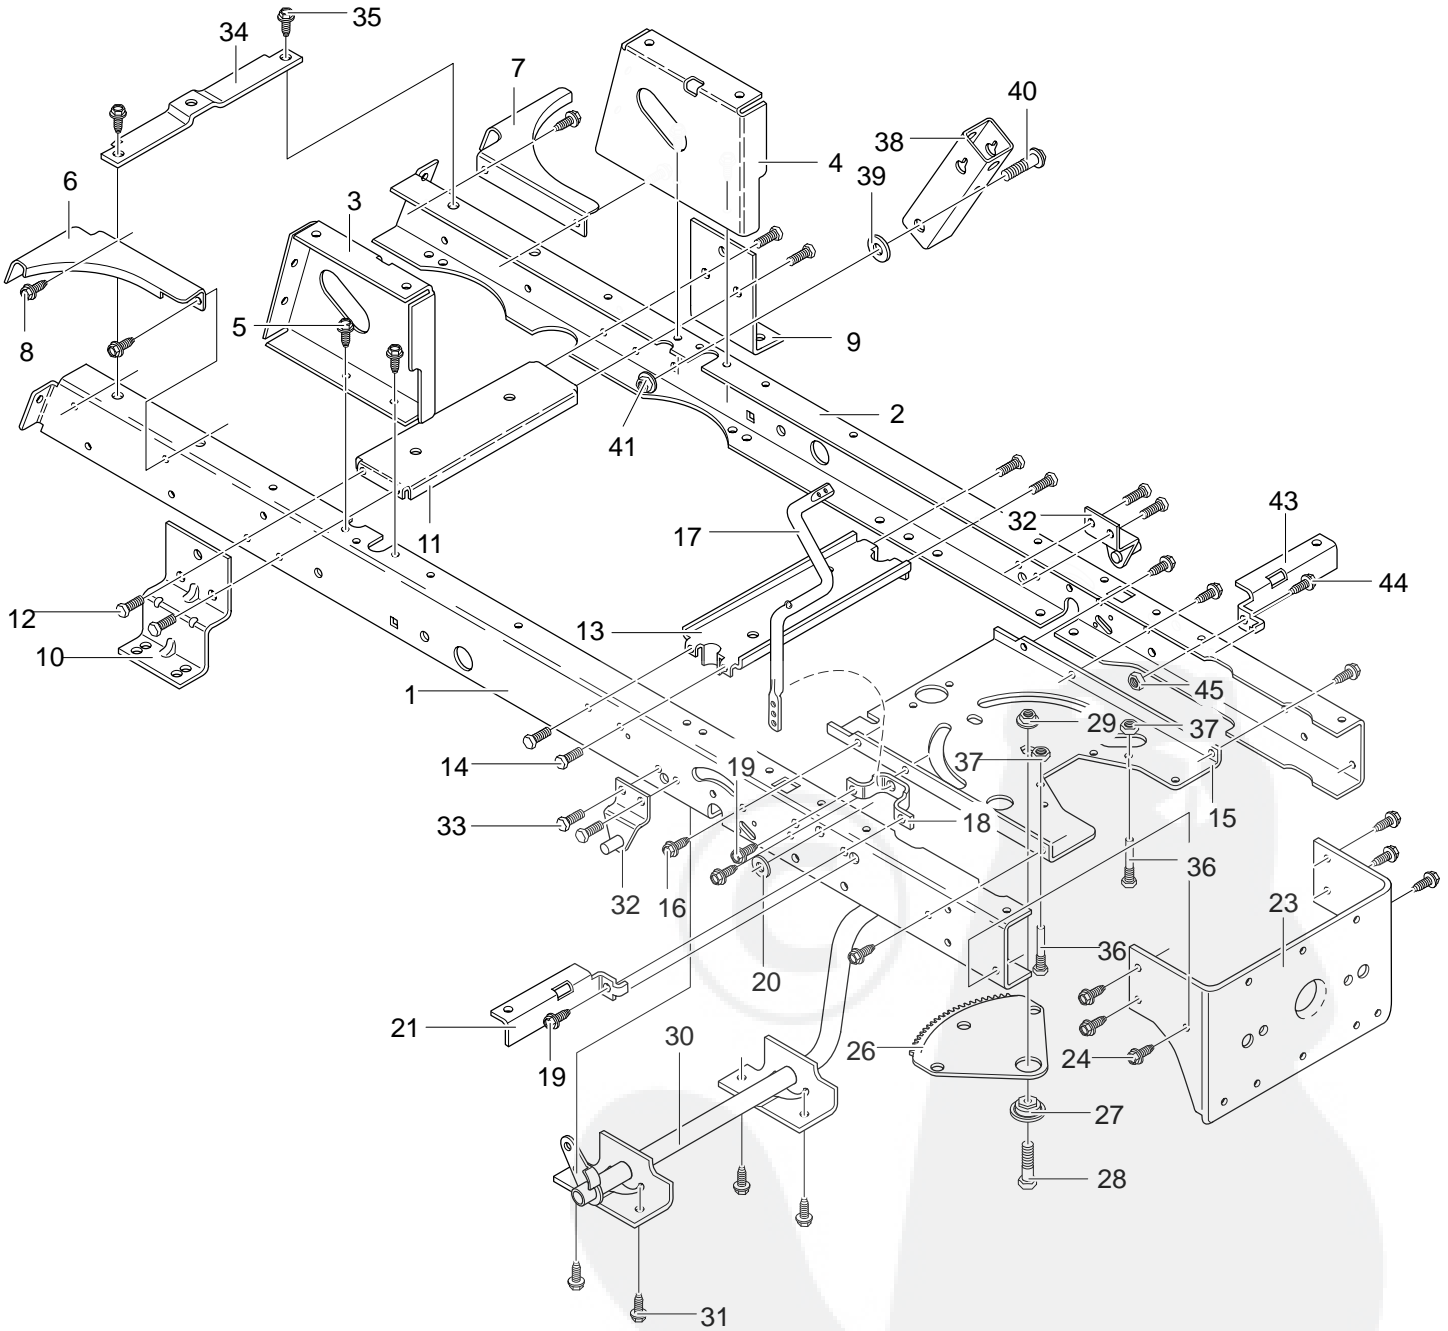

MODEL 40383x58C

REPAIR PARTS FRAME ASSEMBLY

343674A

MODEL 40383x58C

REPAIR PARTS FRAME ASSEMBLY

Key No.	Description	Part No.	Key No.	Description	Part No.
1	Frame, Rail RH	94564	23	Bracket, Hanger Rear	94013
2	Frame, Rail LH	94565	24	Screw, .312-18x.75	26X249
3	Support, Seat RH	94634	26	Gear, Sector	94121
4	Support, Seat LH	94633	27	Bearing, Sector Gear	94123
5	Screw, .312-18x.75	26X249	28	Screw, 5/16-18x1.00	001X84
6	Brace, BackPlate RH	94561	29	Nut, .31-18	15X115
7	Brace, BackPlate LH	94562	30	Clutch/Brake Pedal	94241
8	Screw, 5.312-18x.75	26X249	31	Screw, .312-18x.75	26X249
9	Bracket, Transaxle	94008	32	Bracket, Suspension Asm.	94285
10	Bracket, T/A RH-VST LH-MS	94234	33	Screw, .312-18x.75	26X249
11	Asm., Idler Mount Rear	94236	34	Brace, Rail	94566
12	Screw, .312-18x.75	26X249	35	Screw, .312-18x.75	26X249
13	Assy., Idler Mount, Front	94237	36	Zinc Screw Guide	93349
14	Screw, .312-18x.75	26X249	37	Nut, 5/16-18	015X79
15	Plate, Steering	690551	38	Bracket, Pivot	94015
16	Screw, .312-18x.75	26X249	39	Washer, Flat	845
17	Crank, PTO	690394	40	Bolt, Shoulder 3/8-16	009X53
18	Bracket, Bell Crank	94005	41	Nut, 3/8-16	015X84
19	Screw, .312-18x.75	26X249	43	Bracket, Seat Deck LH	690036
20	Washer, Flat	120395	44	Screw, .312-18x.75	26X249
21	Bracket, Seat Deck RH	690035	45	Nut, 5/16-18	015X79