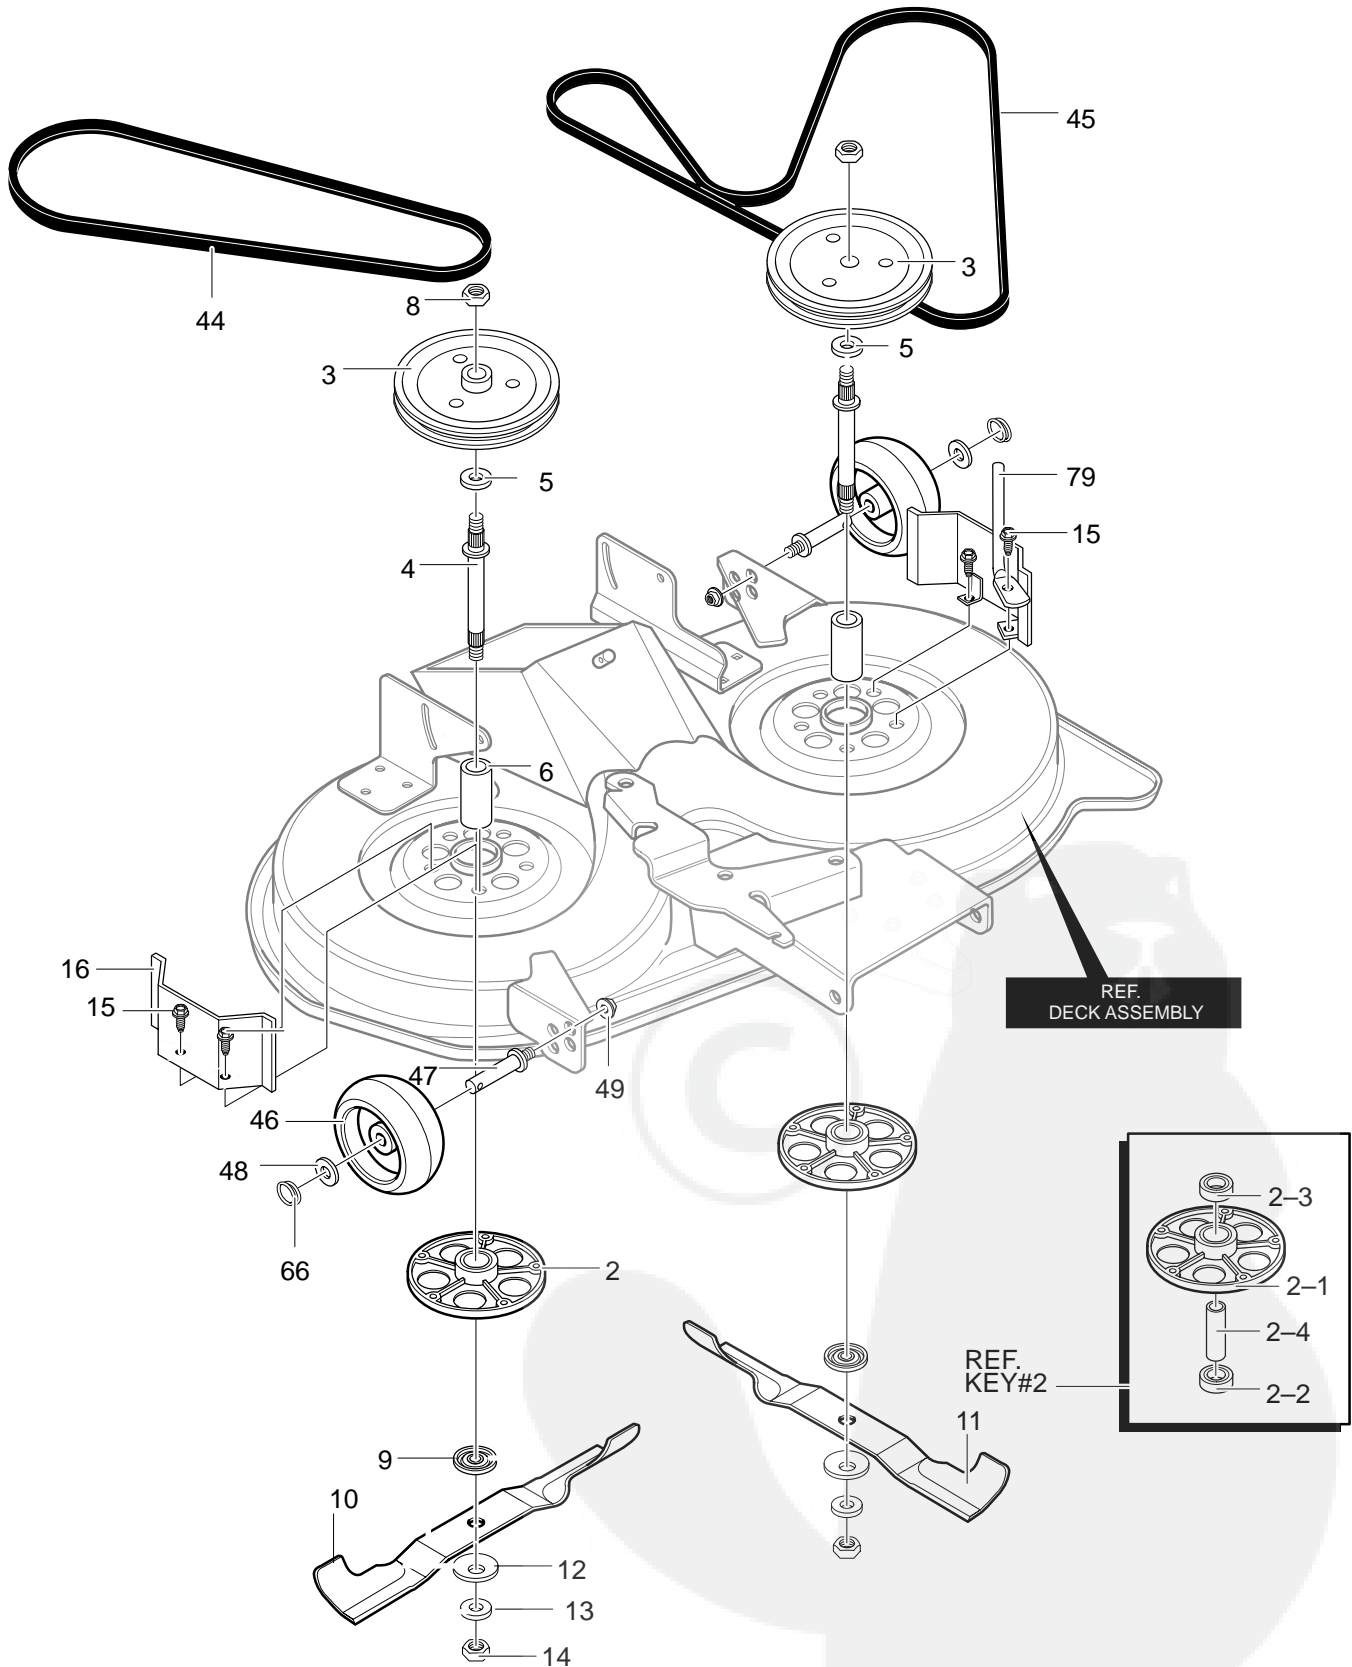

MODEL 40383x58C

REPAIR PARTS DECK ASSEMBLY

Key No.	Description	Part No.	Key No.	Description	Part No.
2	Assembly, Jackshaft Housing	94305	12	Washer, Bellville	710118
2-1	Housing, Jackshaft	94282	13	Flatwasher	710117
2-2	Bearing, Lower Jackshaft	92282	14	Nut, 9/16-18	711910
2-3	Bearing, Upper Jackshaft	92281	15	Screw, 3/8-16x1.00	711911
2-4	Spacer	90904	16	Pulley Cover	94288-821
3	Pulley, Deck	690020	44	Belt, V 46.5LG	710231
4	Jackshaft	91922	45	Belt, Deck	690071
5	Flatwasher	710117	46	Gauge Wheel	92683
6	Spacer	91903	47	Shoulder Bolt	711746
8	Nut, 9/16-18	711910	48	Flatwasher	711615
9	Adapter, Deck	94207	49	Nut, 3/8-16	711622
10	Blade, LH	690499	66	Circle Pin	711764
11	Blade, RH	690500	79	Rod, Belt Guide	95280