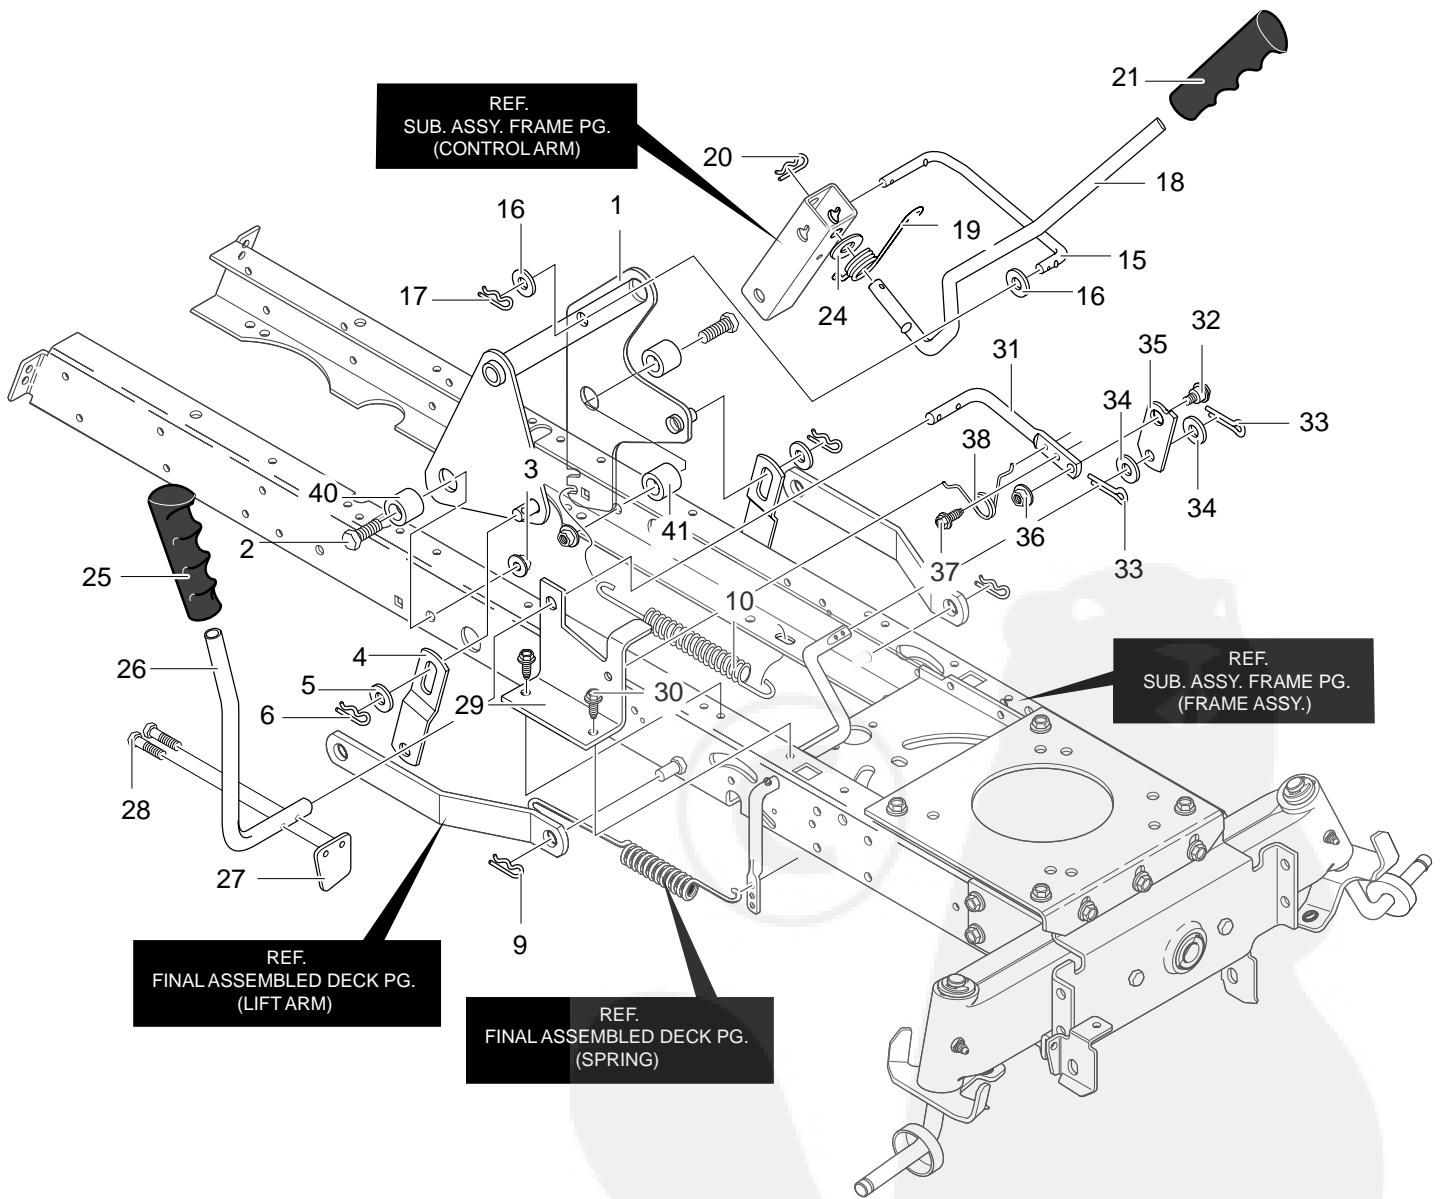

* Contact your nearest transaxle dealer for parts and service.

For information on Replacement Parts see the Central Parts Distributor in your area.

MODEL 40383x58C

REPAIR PARTS MOWER SUSPENSION ASSEMBLY

Key No.	Description	Part No.	Key No.	Description	Part No.
1	Assembly, Lift Arm	95233-821	25	Grip	94505
2	Screw, 1/2-13x1.50	711917	26	PTO Handle	690126
3	Nut, 1/2-13 Lock	711918	27	Paddle, Switch	95284
4	Bracket, Lift Link	94262-821	28	Screw, Thread Form	711621
5	Washer, Flat	711617	29	Bracket, PTO	94018-821
6	Hair Pin	711676	30	Screw, 5/16-18x.50	780055
9	Hair Pin	711676	31	Lever, PTO	95283
10	Spring, Extension	710235	32	Bolt, Shoulder 3/8-16	711613
15	Link-Lift Handle	711981	33	Hair Pin	711659
16	Washer, Flat	711617	34	Washer, Flat	711615
17	Hair Pin	711676	35	Link PTO	95282
18	Handle, Lift	690532	36	Nut, 3/8-16	711622
19	Torsion Spring	710111	37	Screw 5/16-18x.75	711606
20	Hair Pin	711676	38	Torsion Spring	710141
21	Grip, Lift	94506	40	Spacer	94309
24	Washer, Flat	711616	41	Spacer, Sleeve	56150