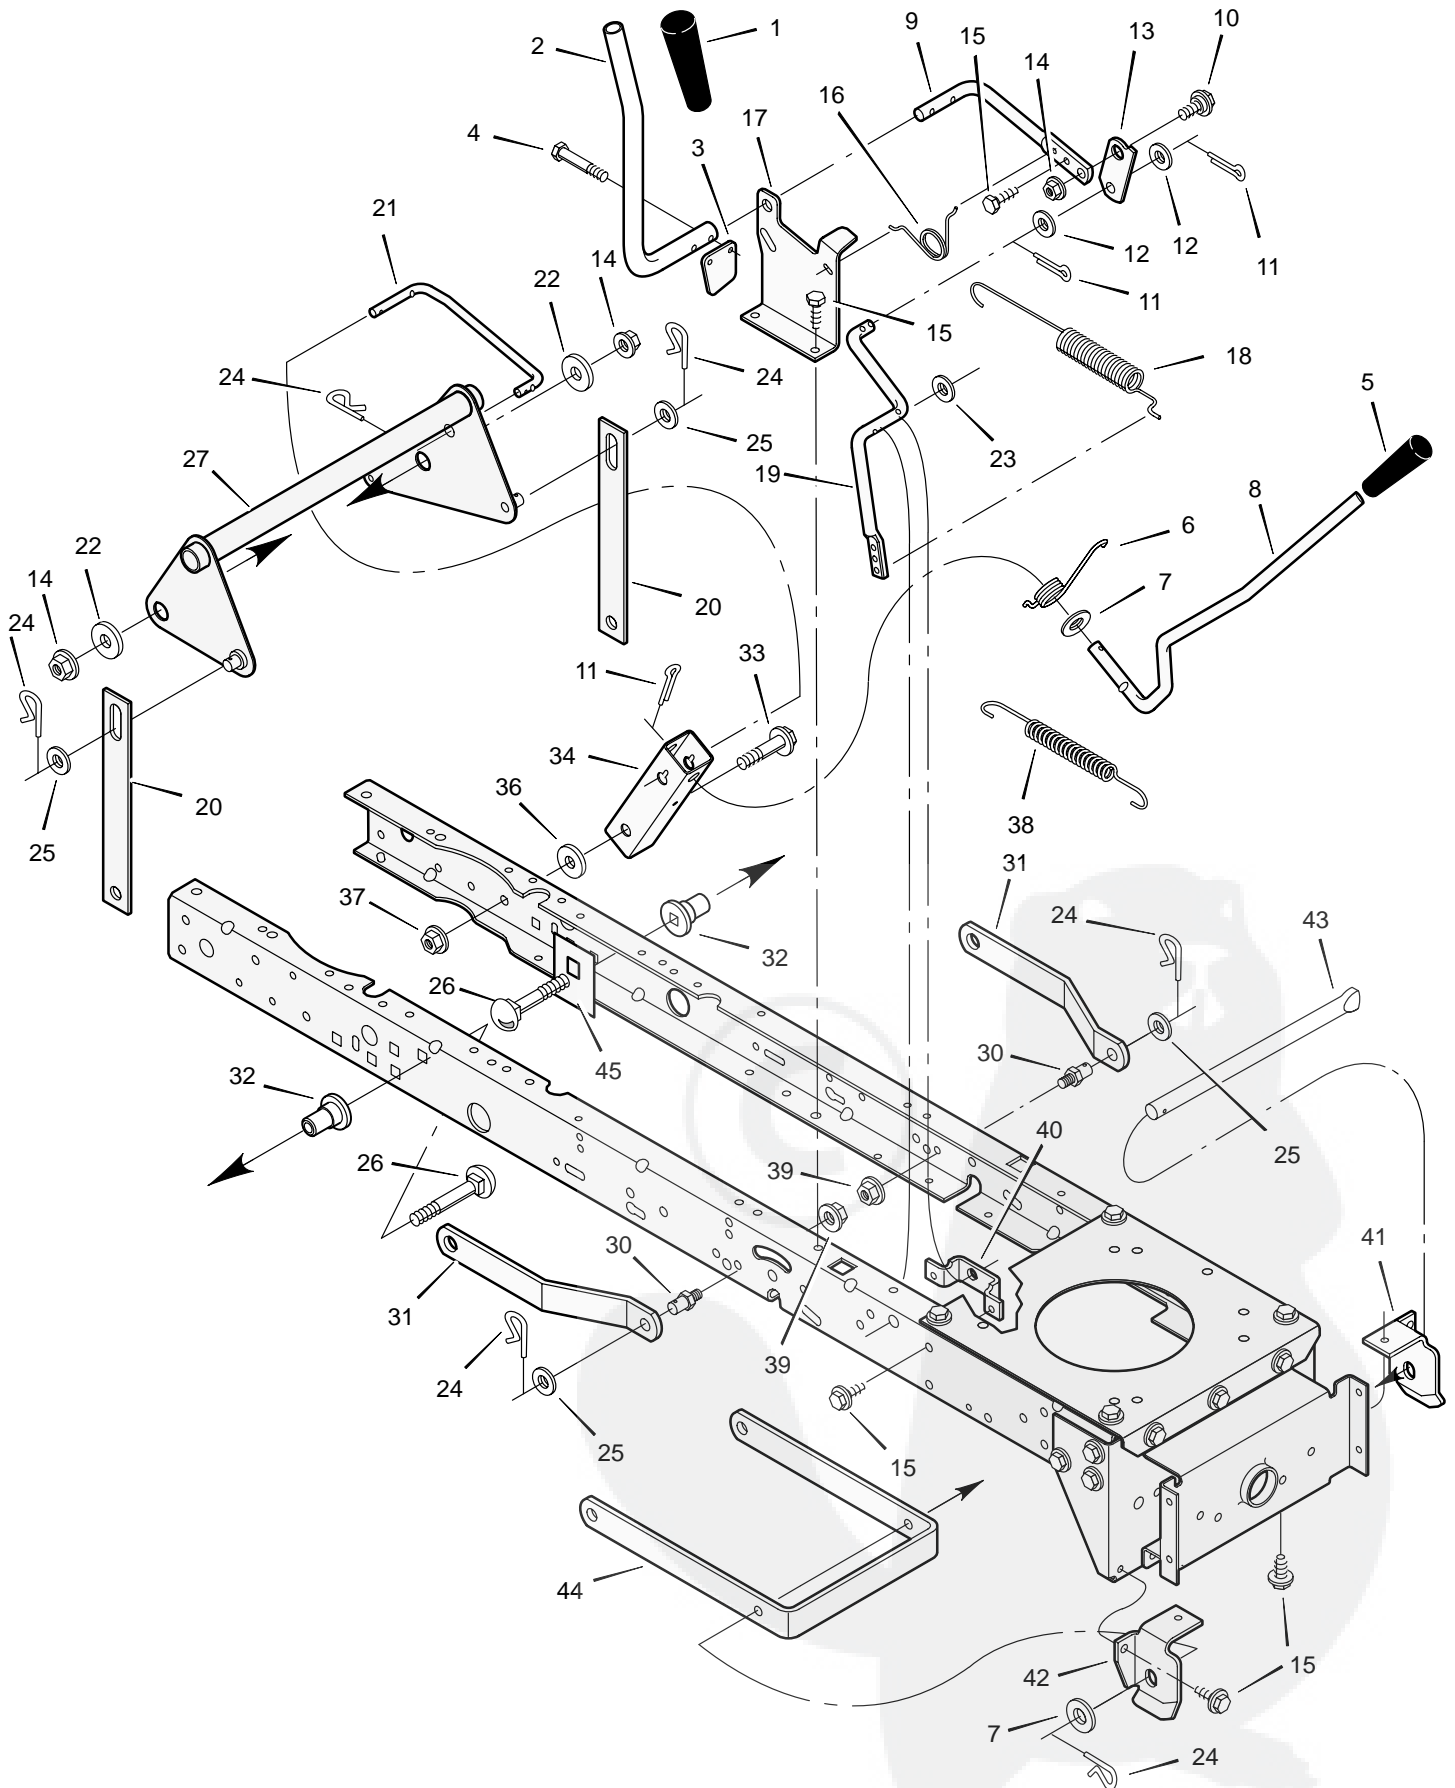

MODEL 405000x31A

REPAIR PARTS MOWER HOUSING SUSPENSION

MODEL 405000x31A

REPAIR PARTS MOWER HOUSING SUSPENSION

Key No.	Description	Part No.	Key No.	Description	Part No.
1	Grip	092698	22	Washer	17x168
2	Handle	094157 Z	23	Washer	017x57
3	Pad, Switch	094022 Z	24	Pin, Hair	0031x4
4	Bolt	0025x3	25	Washer	017x91 Z
5	Grip	092697	26	Bolt, Carriage	002x85
6	Spring	166x40	27	Lever Assembly, Lift	1001111E700
7	Washer	17x103	30	Pin	094067
8	Handle, Lift	690533	31	Bracket, Rear Suspension	094055E700
9	Lever, PTO	94017 Z	32	Spacer, Lifter	690151
10	Bolt, Shoulder	009x39	33	Bolt, Shoulder	009x53
11	Pin, Cotter	030x20	34	Bracket, Pivot	094015E700
12	Washer	017x57	36	Washer	17x191
13	Link, PTO	094004 Z	37	Nut, Flange	015x84
14	Nut, Flange	015x84	38	Spring	165x131
15	Screw	26x249	39	Nut, Flange	015x68
16	Spring	166x39	40	Bracket, PTO	094005E700
17	Bracket, PTO	094018E700	41	Hanger, Left Deck	094027E700
18	Spring	165x119	42	Hanger, Right Deck	094026E700
19	Crank, PTO	690394E700	43	Rod, Hanger	094158 Z
20	Link, Lift	690212E700	44	Bracket, Suspension	690539E700
21	Link, Lift Handle	690122E700	45	Plate, Stiffening	1001098E700