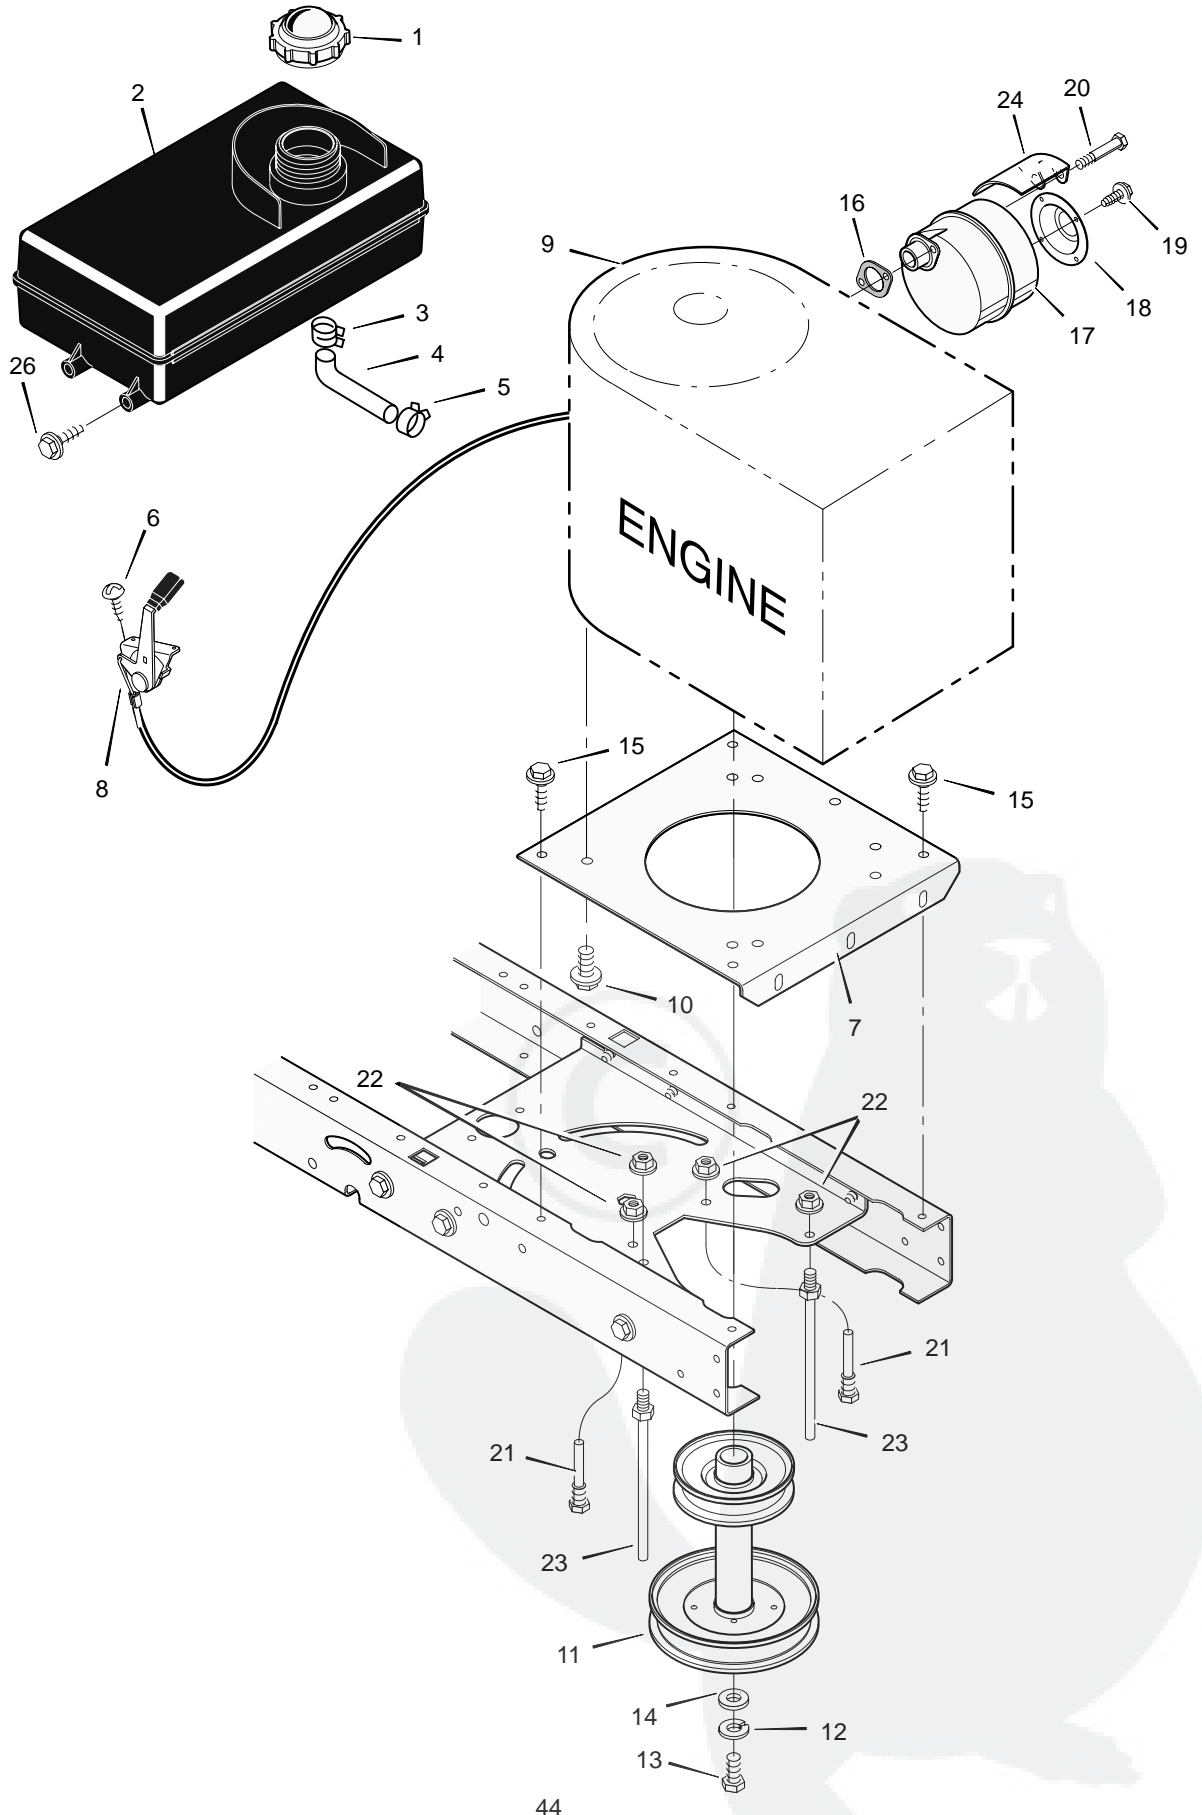

* Includes Key No. 17, 18, 30, 31, 32, 33, 45, 46, 47 and 51.

MODEL 405000x31A

REPAIR PARTS ENGINE MOUNT

Key No.	Description	Part No.
1	Fuel Cap **	092317
2	Fuel Tank	690280
3	Hose Clamp **	095197
4	Fuel Line (Must cut to length) **	7601033
5	Hose Clamp **	95197
6	Screw	26x201
7	Plate, Engine	094006E700
8	Throttle Control	092371
9	Engine*	-----
10	Bolt, Engine Mount	0025x7
11	Stack Pulley Assembly	690439 Z
12	Lockwasher	019x35
13	Bolt, Hex	01x140
14	Washer	17x170
15	Screw	26x249
16	Gasket	091309
17	Muffler	091271
18	Deflector, Muffler	094099 Z
19	Screw	26x208
20	Bolt, Hex	01x134
21	Guide, Belt	093349
22	Nut, Flange	015x79 Z
23	Guide, Belt	094066
24	Shield, Heat	091277
26	Screw	26x253