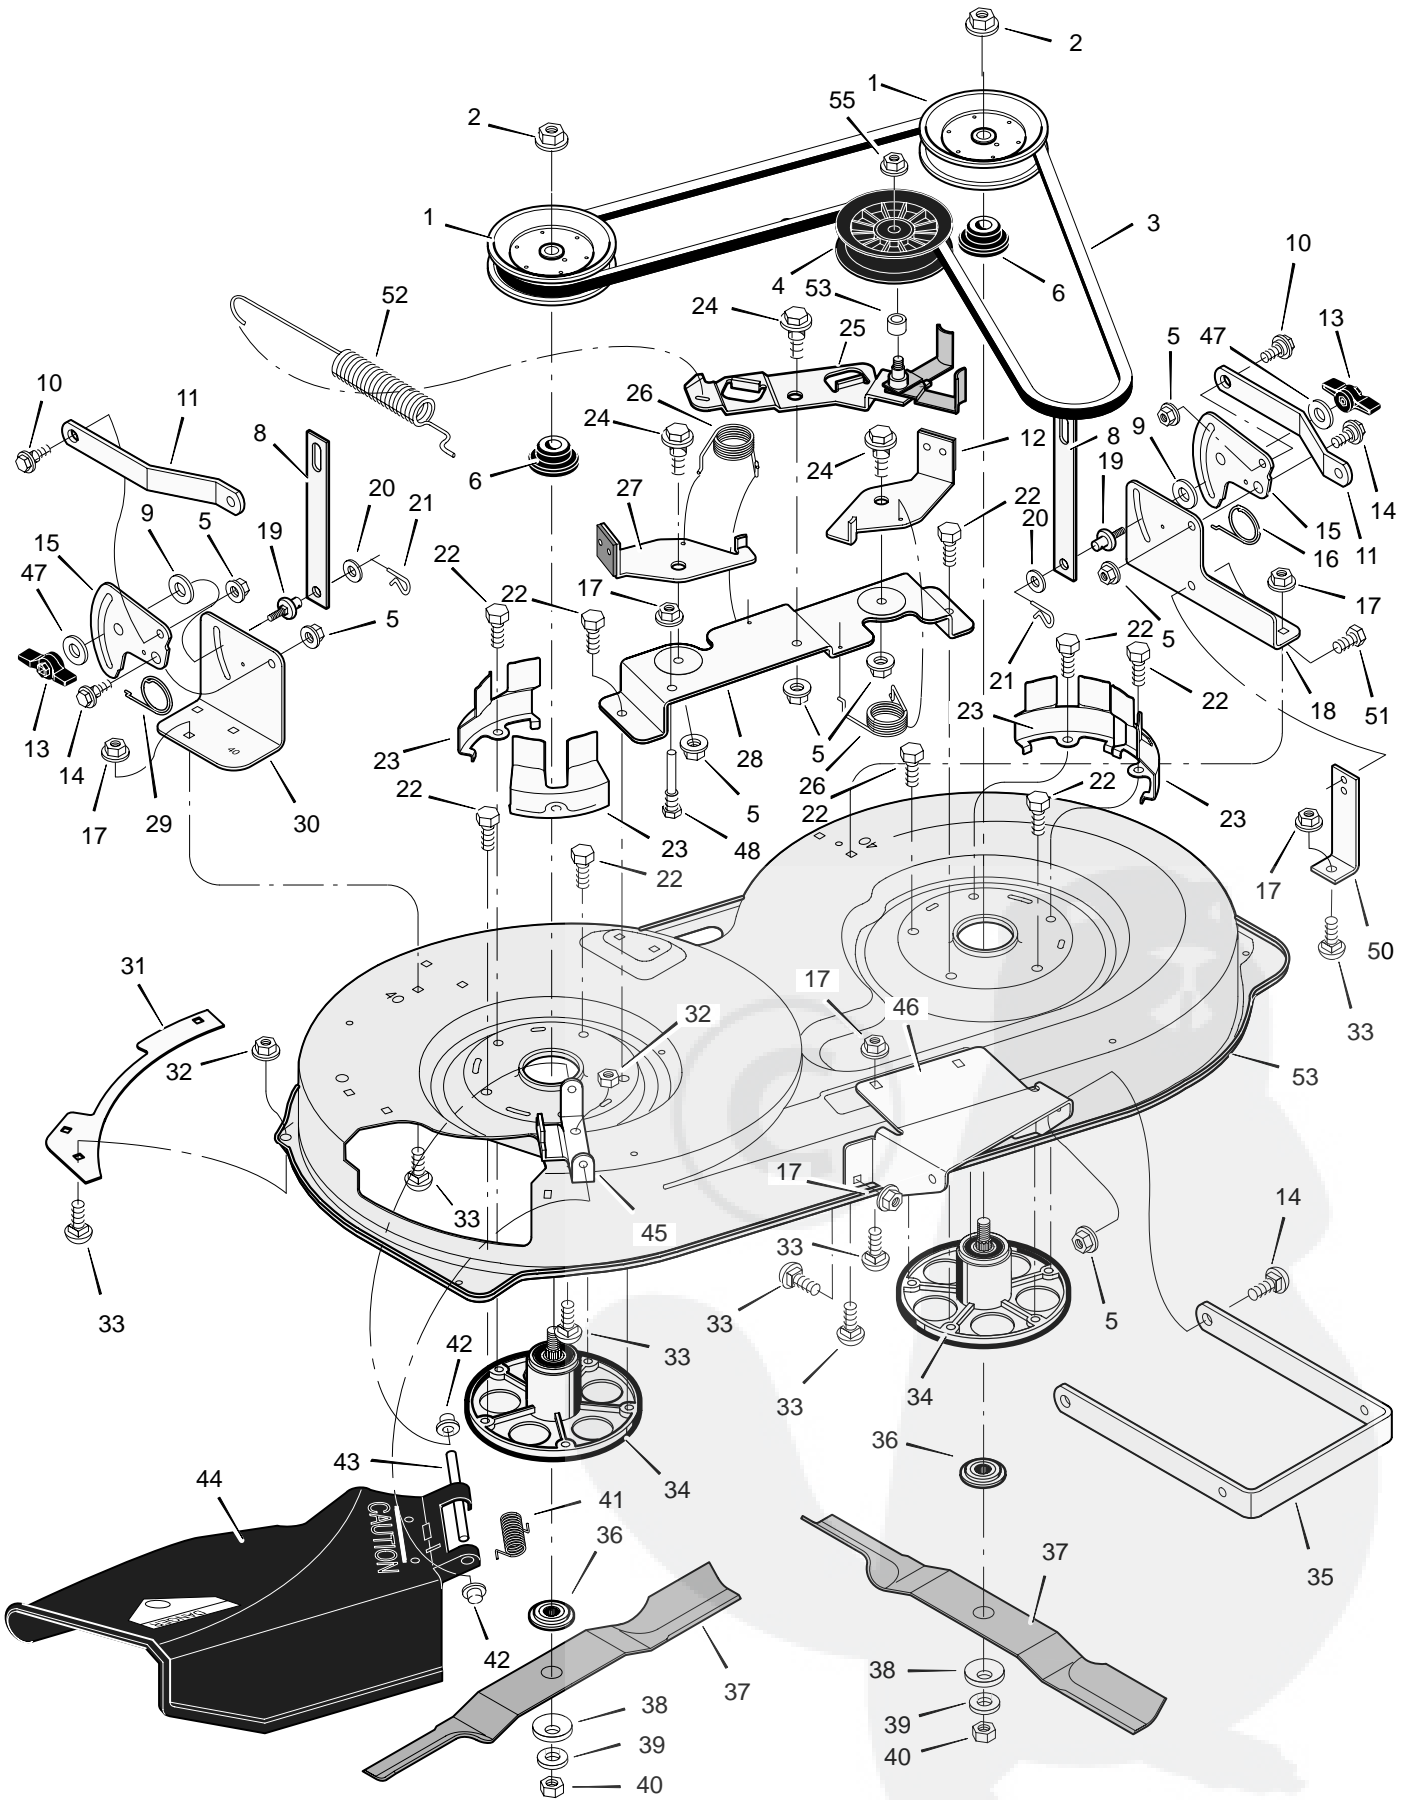

MODEL 405000x31A

REPAIR PARTS MOWER HOUSING

MODEL 405000x31A

REPAIR PARTS MOWER HOUSING

Key No.	Description	Part No.	Key No.	Description	Part No.
1	Pulley, Jackshaft	092851	29	Spring	166x42
2	Nut, Hex	15x140	30	Bracket, Suspension	094142E700
3	Belt, Mower Drive	037x62	31	Plate	091770E700
4	Pulley, Idler	690387	32	Nut, Flange	015x88
5	Nut, Flange	015x84	33	Bolt, Carriage	002x53
6	Spacer, Pulley	1001197	34	Mandrell	1001200
8	Link, Lift	690212E700	35	Bracket, Suspension	690539E700
9	Pad, Friction	094137	36	Adapter, Blade	690411
10	Bolt, Shoulder	009x52	37	Blade	095103E701
11	Bracket, Suspension	094055E700	38	Washer	17x166
12	Pad Assembly, Left Brake	094049E700	39	Washer	17x165
13	Knob	094068	40	Nut	15x100
14	Bolt, Shoulder	009x51	41	Spring	0166x4
15	Plate, Suspension	094128E700	42	Cap, Push On	028x23
16	Spring	166x43	43	Rod, Pivot	094957 Z
17	Nut, Flange	015x79	44	Deflector Assembly	094707
18	Bracket, Suspension	094143E700	45	Bracket, Deflector	094956E700
19	Pin, Hanger	095194	46	Bracket, Front Hanger	094144E700
20	Washer	017x91	47	Washer	017x45 Z
21	Pin, Cotter	0031x4	48	Guide, Belt	094781
22	Bolt	0025x7	50	Bracket, Support	094681E700
23	Cover, Pulley	094051E700	51	Screw	26x249
24	Bolt, Shoulder	009x39	52	Spring, Extension	165x119
25	Arm, Idler	690408E700	53	Spacer	690369
26	Spring	166x41	54	Housing, Blade *	094141E700
27	Pad Assembly, Right Brake	094047E700	55	Nut, Flange	015x98
28	Bracket Assembly, Brake	094145E700	1-55	Complete Mower Housing Assembly	776001

* Includes Key No. 17, 18, 30, 31, 32, 33, 45, 46, 47 and 51.