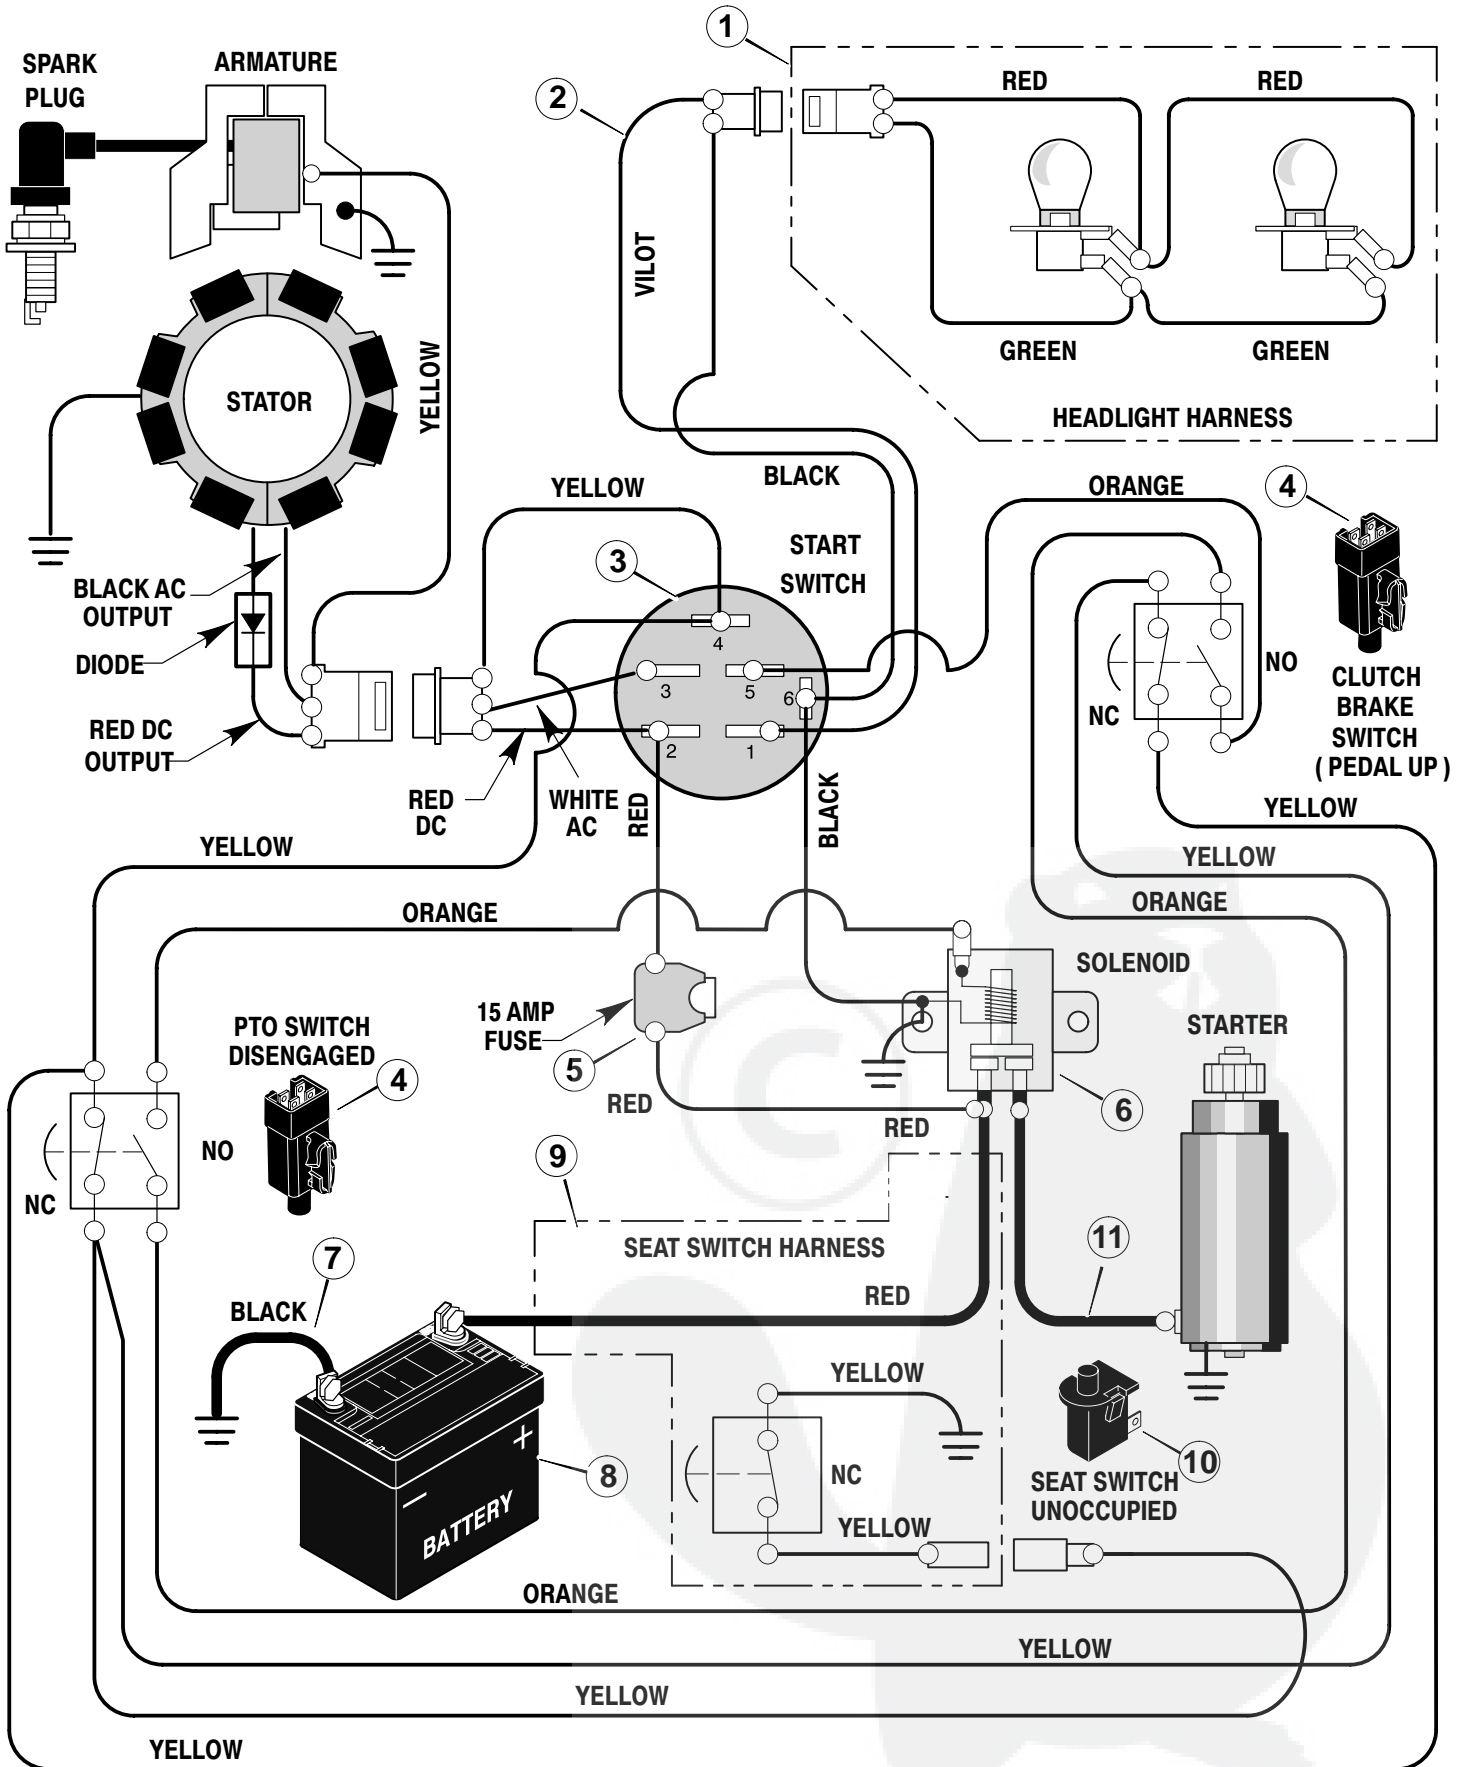

* Includes Key No. 17, 18, 30, 31, 32, 33, 45, 46, 47 and 51.

MODEL 405000x31A

REPAIR PARTS ENGINE MOUNT

Key No.	Description	Part No.
1	Fuel Cap **	092317
2	Fuel Tank	690280
3	Hose Clamp **	095197
4	Fuel Line (Must cut to length) **	7601033
5	Hose Clamp **	95197
6	Screw	26x201
7	Plate, Engine	094006E700
8	Throttle Control	092371
9	Engine*	-----
10	Bolt, Engine Mount	0025x7
11	Stack Pulley Assembly	690439 Z
12	Lockwasher	019x35
13	Bolt, Hex	01x140
14	Washer	17x170
15	Screw	26x249
16	Gasket	091309
17	Muffler	091271
18	Deflector, Muffler	094099 Z
19	Screw	26x208
20	Bolt, Hex	01x134
21	Guide, Belt	093349
22	Nut, Flange	015x79 Z
23	Guide, Belt	094066
24	Shield, Heat	091277
26	Screw	26x253

MODEL 405000x31A

REPAIR PARTS ELECTRICAL SYSTEM

Key No.	Description	Part No.
1	Harness, Light Wire	250x92
	Socket, Light	092372
	Bulb, Light	090084
2	Harness, Chassis Wire	250x116
3	Switch, Ignition	092377
	Key, Ignition	020729
	Nut, Hex	091489
	Cap, Ignition	091488
4	Switch, Limit	094136
5	Fuse	054212
	Holder, Fuse	407078
6	Solenoid	094613
	Screw, Mounting	26x229
	Locknut	15x116
7	Cable, Battery Ground	024x32
	Screw, Ground Cable	26x213
8	Battery	021075
	Bolt, Carriage	002x82
	Wingnut	014x79
9	Harness, Seat Switch Wire	250x67
10	Switch, Seat Sensor	094159
11	Cable	024x31