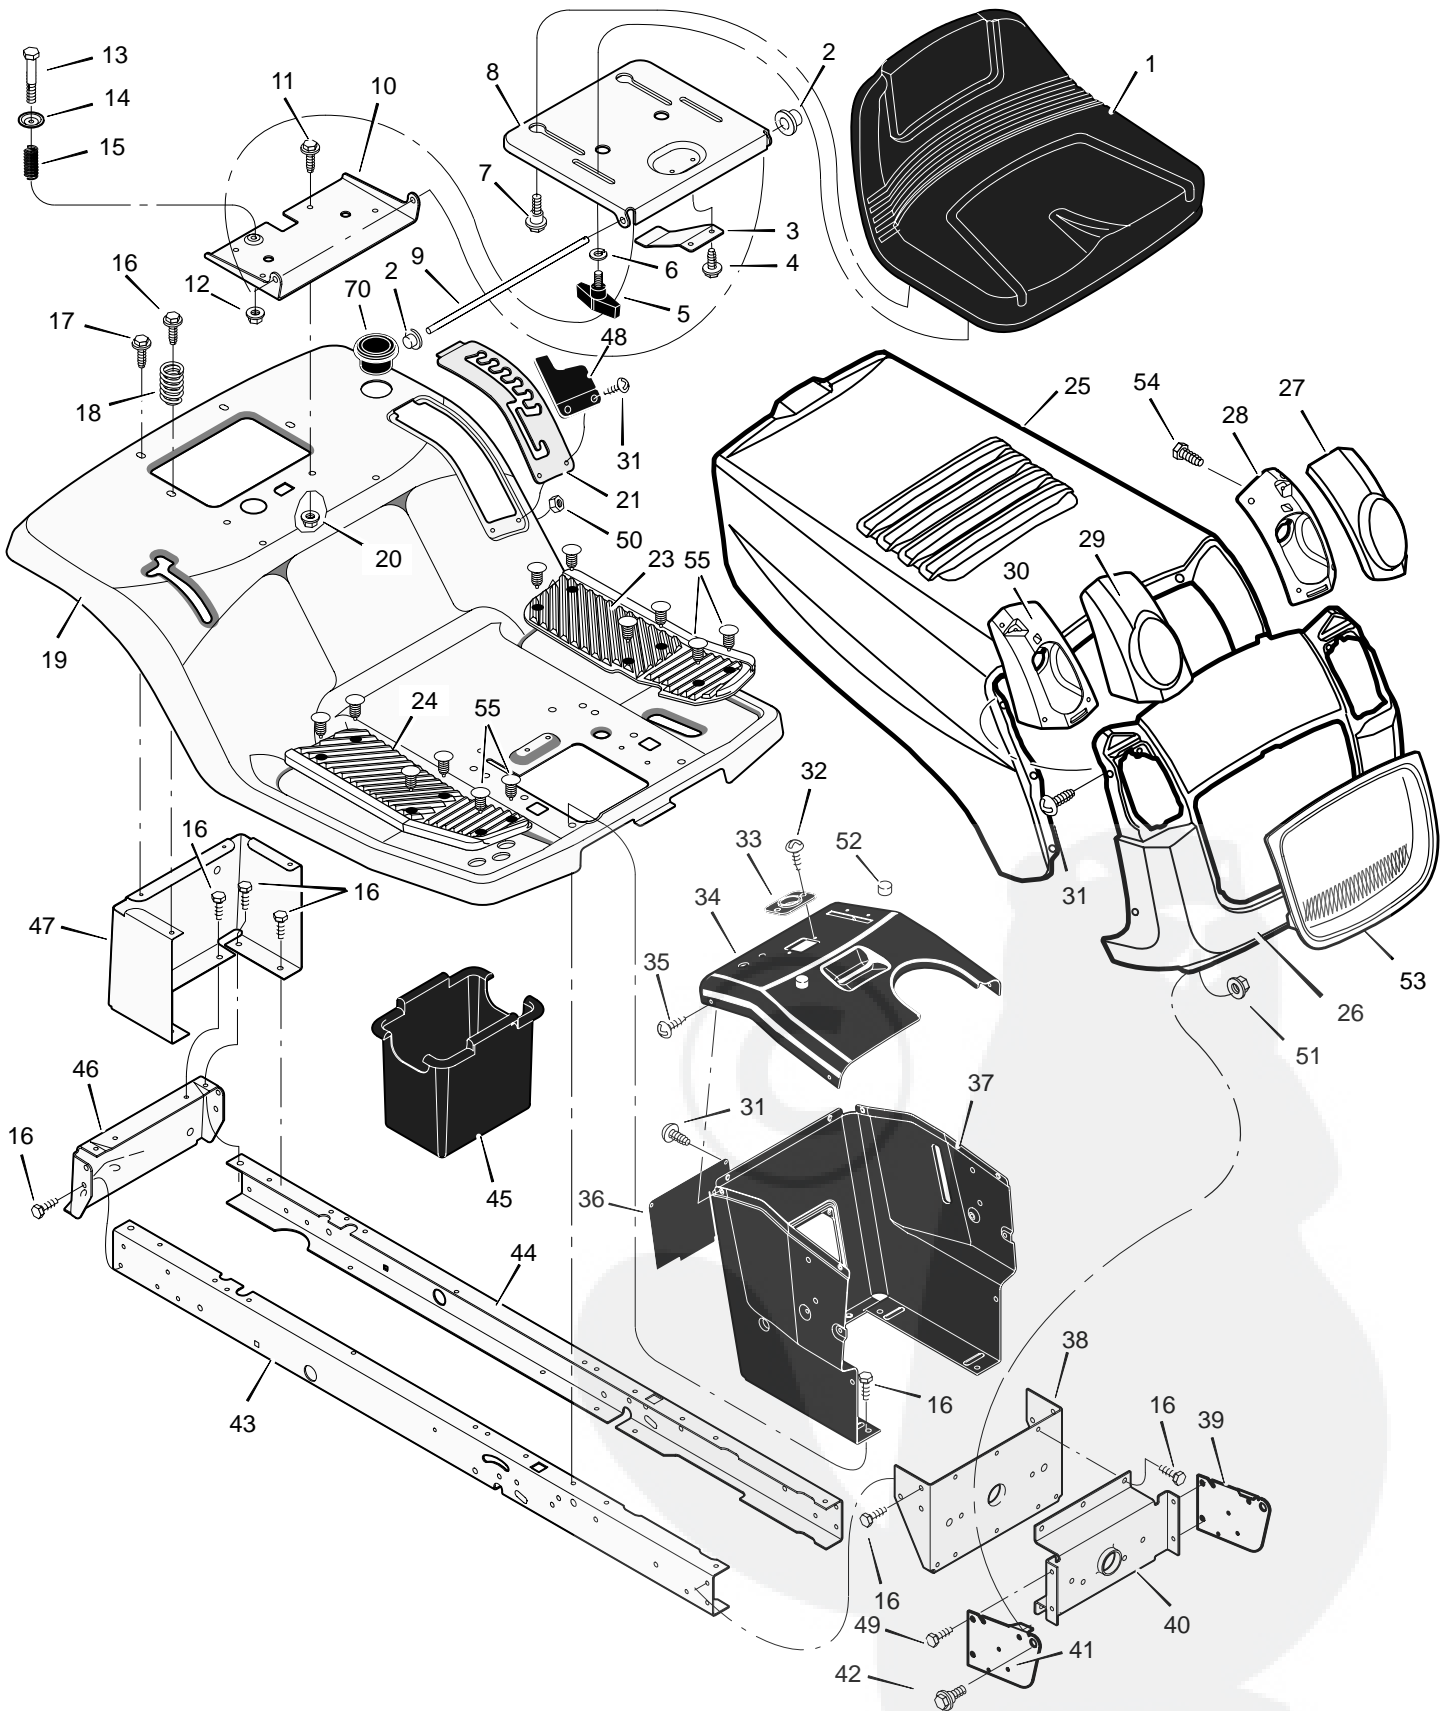

MODEL 405000x31A

REPAIR PARTS CHASSIS & HOOD

MODEL 405000x31A

REPAIR PARTS CHASSIS & HOOD

Key No.	Description	Part No.	Key No.	Description	Part No.
1	Seat	690566	30	Housing, Right Headlamp	1001543
2	Cap, Push On	028x23	31	Screw	26x270
3	Spring	094057	32	Screw	26x238
4	Screw	26x229	33	Bearing, Steering	1001491
5	Bolt, Wing	1001054	34	Dash	1001584E700
6	Washer	017x47 Z	35	Screw	26x201
7	Bolt, Shoulder	009x56	36	Panel, Access	093007E700
8	Support, Seat	094154E700	37	Support, Dash	095318E700
9	Rod, Pivot	094156 Z	38	Bracket, Rear Hanger	1001270E700
10	Bracket, Pivot	094153E700	39	Support, Left Grille	094085E700
11	Bolt	001x45	40	Axle, Hanger	094007E700
12	Nut	015x89	41	Support, Right Grille	094084E700
13	Bolt, Shoulder	009x55	42	Bolt, Shoulder	009x58
14	Washer	094155 Z	43	Frame, Right	1001268E700
15	Spring	164x31	44	Frame, Left	1001269E700
16	Screw	26x249	45	Container, Battery	690424
17	Screw	26x263	46	Plate, Hitch	1001002E700
18	Spring	164x30	47	Panel, Rear	690434E700
19	Deck, Seat	1001558E700	48	Cover, Detent	094610
20	Nut	15x123	49	Screw	26x277
21	Plate, Index	094151E700	50	Nut	015x81
22	Screw	009x47	51	Nut	15x124
23	Mat, Left	1001582	52	Plug, Dome	1001591
24	Mat, Right	1001578	53	Insert, Grille	1001541
25	Hood	1001538E700	54	Screw	26x259
26	Grille	1001531E700	55	Fastener, Panel	193x1
27	Lens, Left	1001546	70	Holder, Cup	1001542
28	Housing, Left Headlamp	1001544	--	Instruction Book & Parts List	F-030729L
29	Lens, Right	1001545			