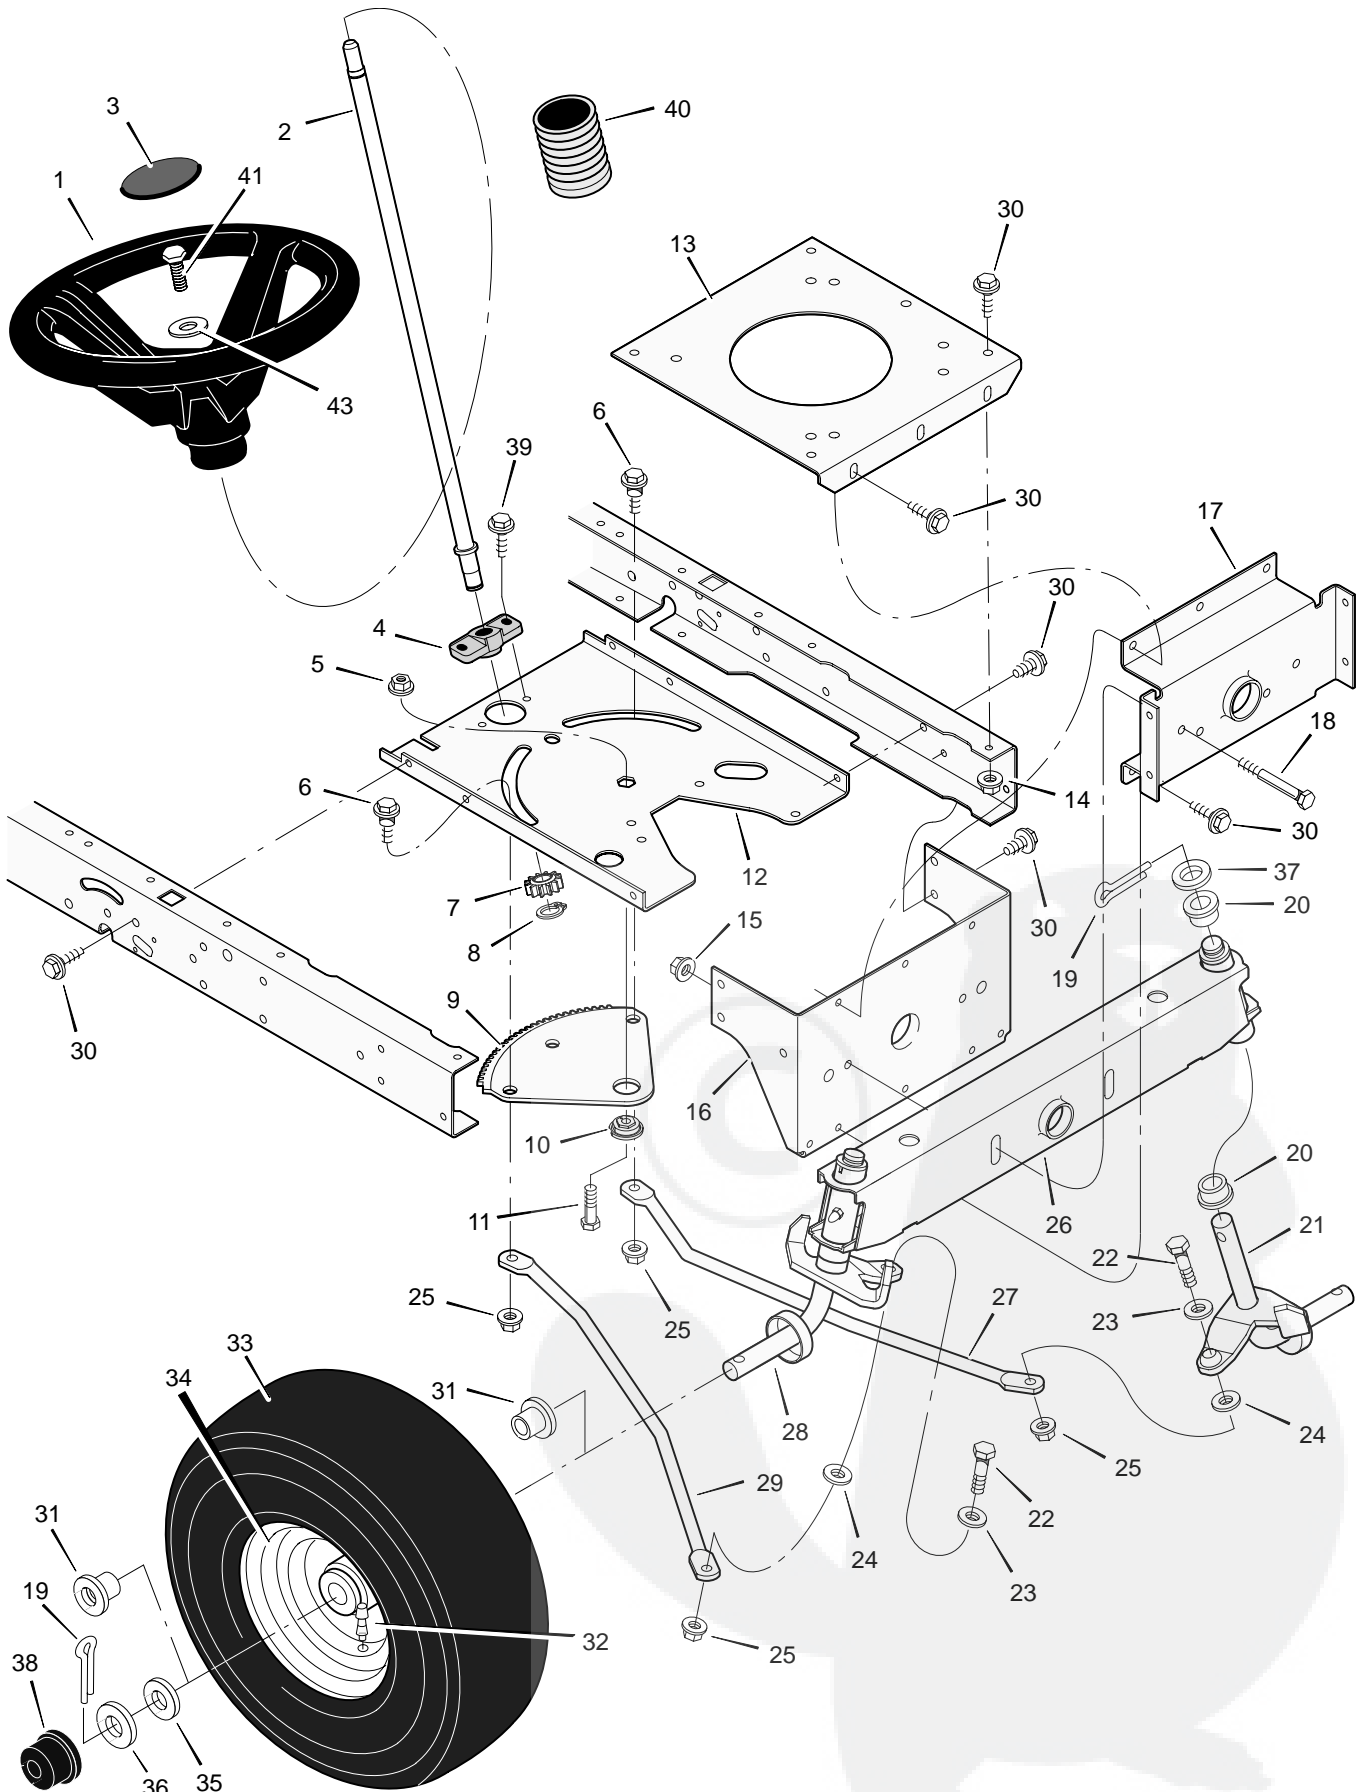

MODEL 405000x31A

REPAIR PARTS STEERING

Key No.	Description	Part No.	Key No.	Description	Part No.
1	Wheel, Steering	095336	23	Washer	17x104
2	Post, Steering	690337	24	Washer	017x53 Z
3	Cap, Steering Wheel	095338	25	Nut, Flange	015x84
4	Bearing **	094124	26	Axle Assembly	690210E700
5	Nut, Flange	15x111	27	Drag Link, Left	095329E700
6	Bolt, Shoulder	009x57	28	Spindle Assembly, Right	094575E700
7	Gear, Pinion **	690183	29	Drag Link, Right	095328E700
8	Ring, Snap **	011x25	30	Screw	26x249
9	Gear, Sector	094121E700	31	Bearing, Wheel	091334
10	Bearing	094123	32	Stem, Valve	024373
11	Bolt	001x84	33	Tire *	091912
12	Plate, Steering	1001121E700	--	Tube	407924
13	Plate, Engine	094006E700	34	Wheel and Tire Assembly	094578-601
14	Nut, Flange	015x88	35	Washer	17x195
15	Nut, Flange	15x118	36	Washer	17x192
16	Bracket, Hanger	1001270E700	37	Washer	17x113
17	Axle, Hanger	94007E700	38	Hub Cap	094618
18	Bolt	01x146	39	Screw	26x267
19	Pin, Cotter	030x49	40	Bellows	092059
20	Bearing	690150	41	Bolt	0025x3
21	Spindle Assembly, Left	094576E700	43	Washer	17x146
22	Bolt	01x111			

* When you order a tire, make sure to give the brand name of the tire so that the tread pattern on the tire will match.

** These parts are included when ordering Key number 2.