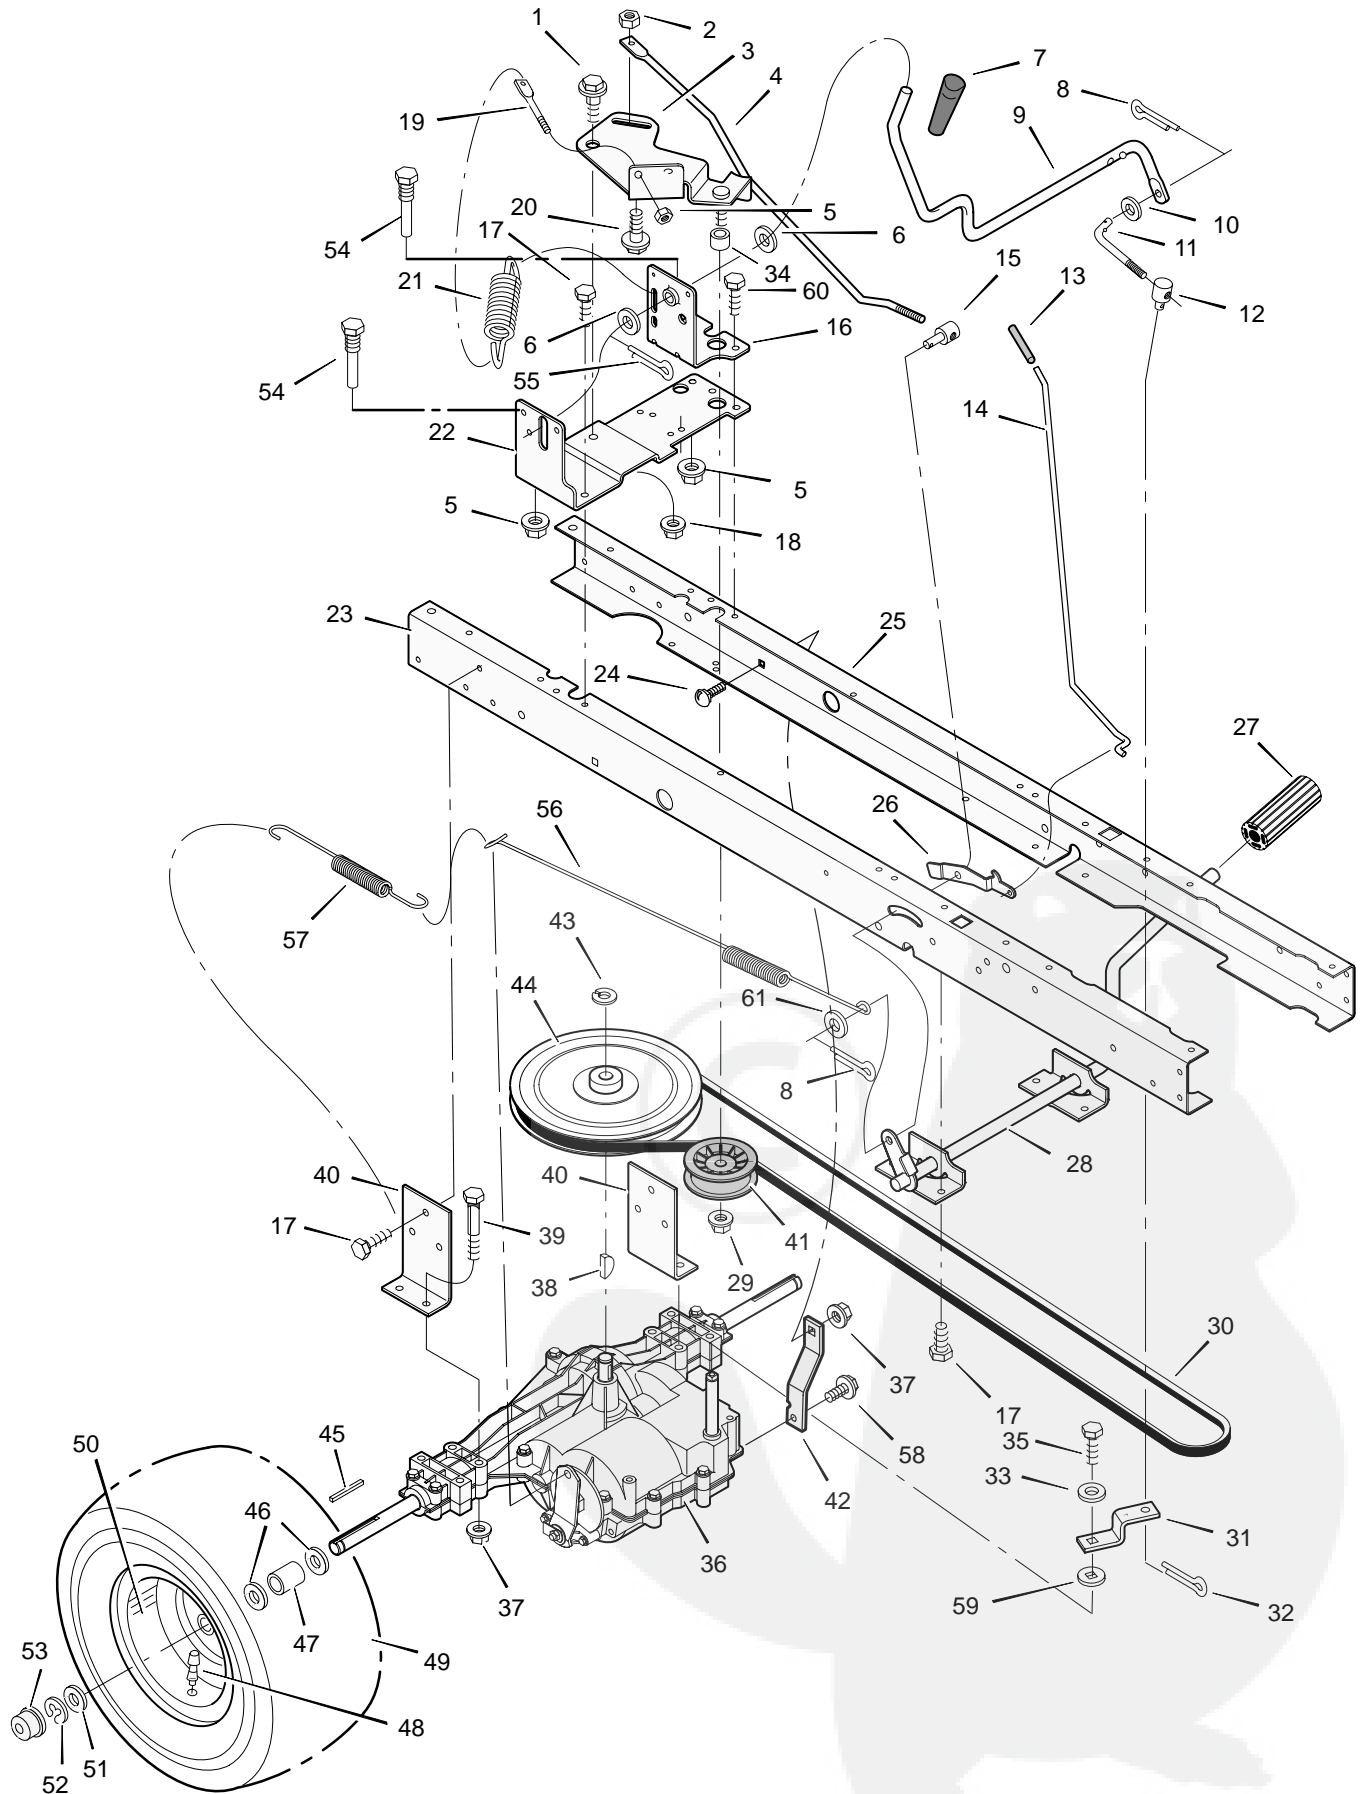

MODEL 405000x31A

REPAIR PARTS MOTION DRIVE

MODEL 405000x31A

REPAIR PARTS MOTION DRIVE

Key No.	Description	Part No.	Key No.	Description	Part No.
1	Bolt, Shoulder	009x39	32	Pin, Hair	0031x6
2	Nut, Hex	015x89	33	Washer	017x38
3	Arm, Idler	690173 Z	34	Spacer	690369
4	Rod, Clutch	094041 Z	35	Bolt	06x105
5	Nut	015x79	36	Transaxle **	----
6	Washer	17x102	37	Nut	015x88
7	Grip	092697	38	Key, Woodruff	020697
8	Pin, Cotter	030x20	39	Bolt	01x155
9	Lever, Shift	094043 Z	40	Bracket, Transaxle	094008E700
10	Washer	017x47 Z	41	Pulley	690409
11	Link, Shift	094044 Z	42	Bracket, Transaxle Support	094433E700
12	Nut, Adjuster	021920	43	E-Ring	0011x7
13	Grip	091079	44	Pulley, Drive	095094
14	Rod, Parking Brake	1001245 Z	45	Key, Square	021553
15	Nut, Adjuster	094815	46	Washer	17x160
16	Bracket, Shift Pivot	1001303 Z	47	Spacer, Transaxle	1401103 Z
17	Screw	26x249	48	Stem, Valve	024373
18	Nut	015x84	49	Tire *	091923
19	Mount, Stud Spring	094042 Z	--	Tube	407049
20	Bolt, Shoulder	009x54	50	Wheel & Tire Assembly	92288-601
21	Spring, Extension	165x116	51	Washer	17x195
22	Bracket, Right Shifter	1001302E700	52	E-Ring	0011x3
23	Frame, Right	1001268E700	53	Hub Cap	094618
24	Bolt, Carriage	002x53	54	Guide, Belt	093349
25	Frame, Left	1001269E700	55	Pin, Hair	0031x4
26	Latch, Parking Brake	094045 Z	56	Spring, Extension	165x116
27	Pedal	021544	57	Spring, Extension	165x92
28	Lever, Brake/Clutch	94038E700	58	Screw	26x216
29	Nut	015x98	59	Washer	17x148
30	Belt, Motion Drive	037x87	60	Screw	26x267
31	Yoke, Shift	094031 Z	61	Washer	17x169

* When you order a tire, make sure to give the brand name of the tire so that the tread pattern on the tire will match.

** For information on Replacement Parts see the Central Parts Distributor in your area.