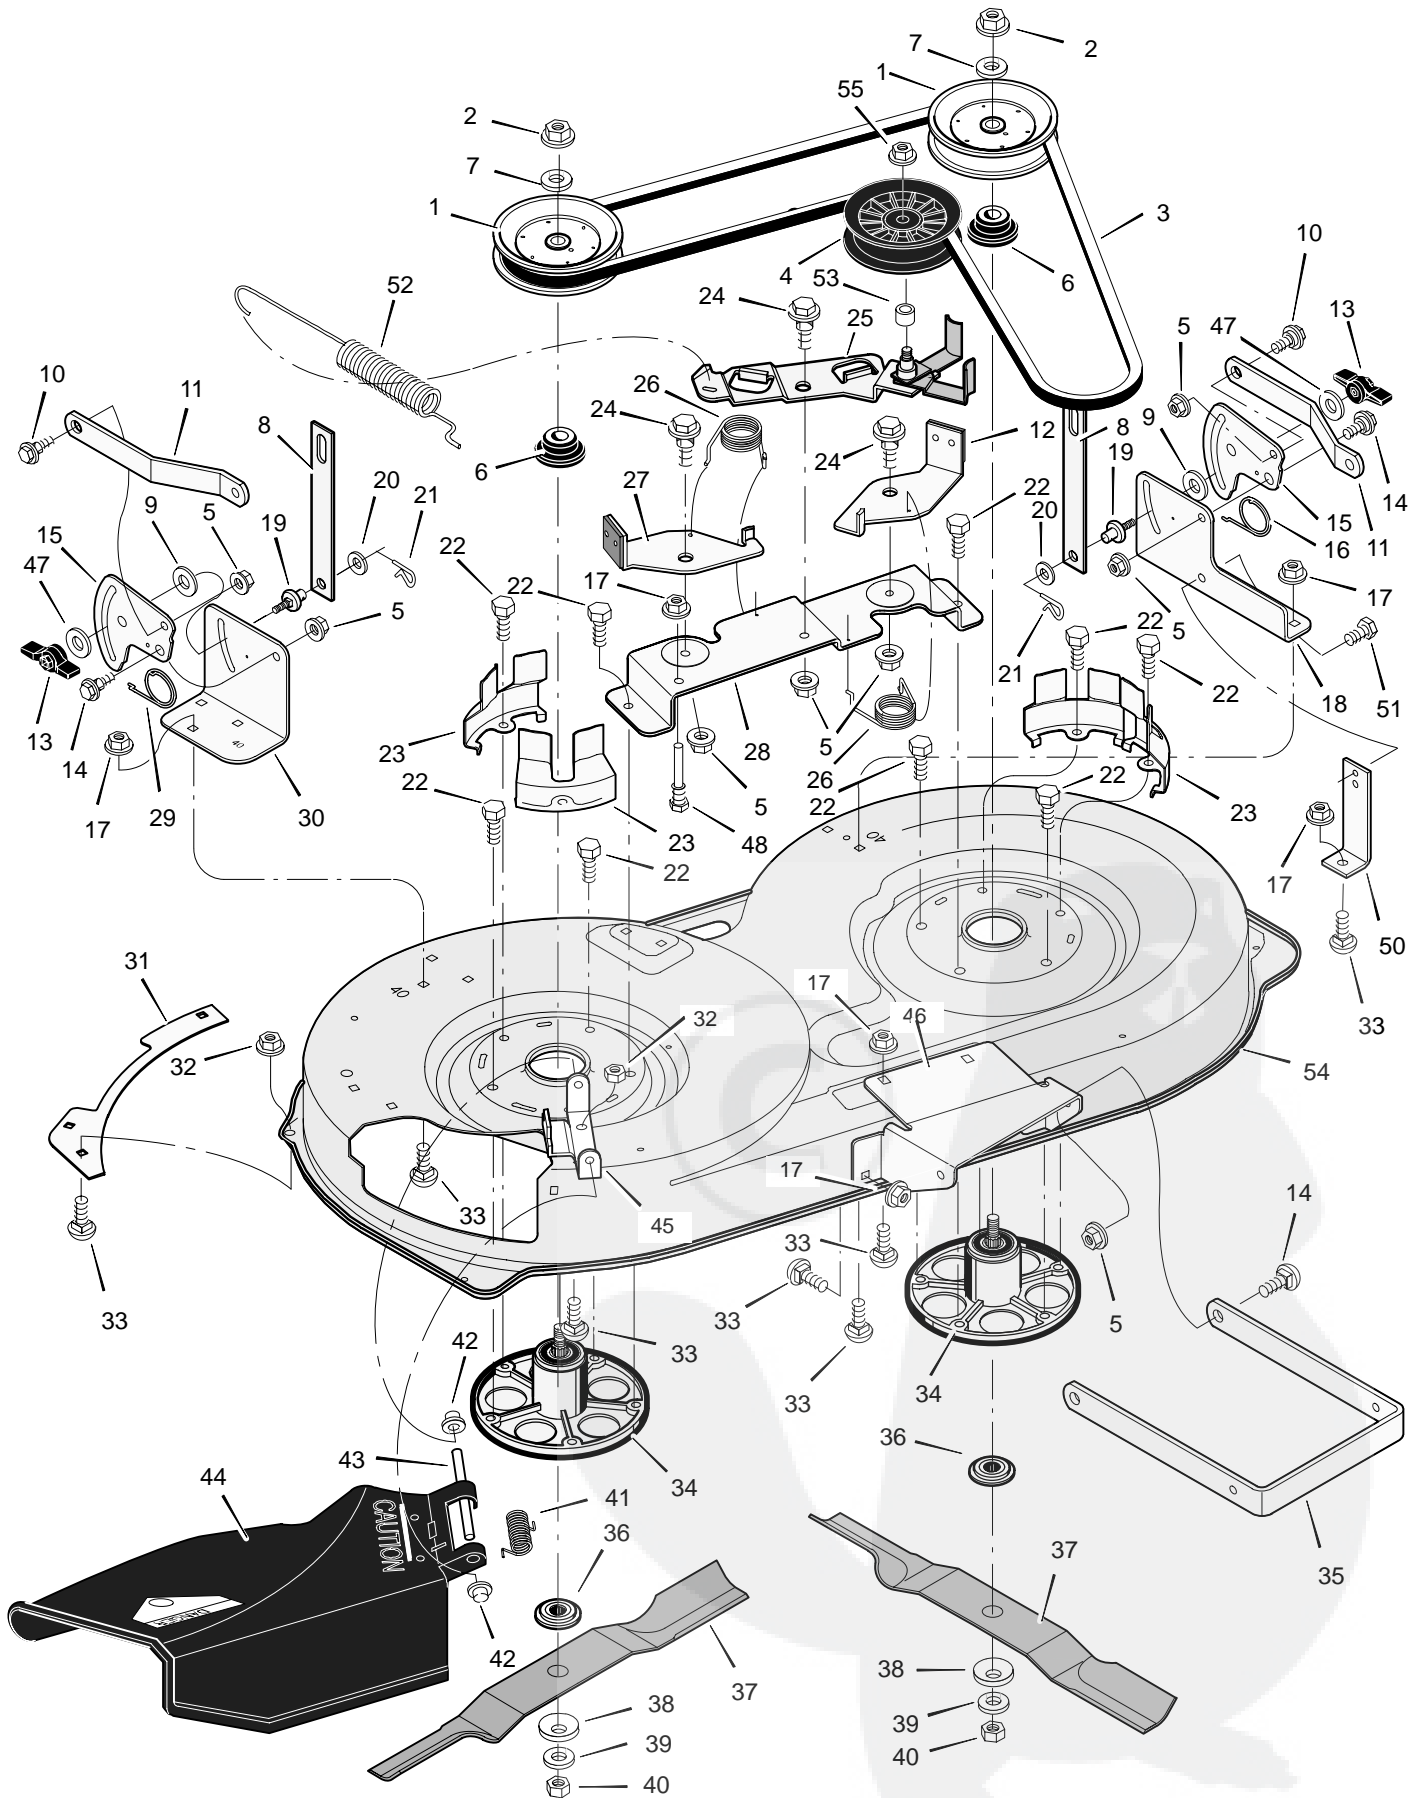

MODEL 405003x52A

REPAIR PARTS MOWER HOUSING

MODEL 405003x52A

REPAIR PARTS MOWER HOUSING

Key No.	Description	Part No.	Key No.	Description	Part No.
1	Pulley, Jackshaft	092851	29	Spring	166x42
2	Nut, Hex	15x121	30	Bracket, Suspension	094142E700
3	Belt, Mower Drive	037x62	31	Plate	091770E700
4	Pulley, Idler	690387	32	Nut, Flange	015x88
5	Nut, Flange	015x84	33	Bolt, Carriage	02x53
6	Spacer, Pulley	1001197	34	Mandrell	1001200
8	Link, Lift	690212E700	35	Bracket, Suspension	690539E700
9	Pad, Friction	094137	36	Adapter, Blade	690411
10	Bolt, Shoulder	009x52	37	Blade	1001428E701
11	Bracket, Suspension	094055E700	38	Washer	17x166
12	Pad Assembly, Left Brake	094049E700	39	Washer	17x165
13	Knob	094068	40	Nut	15x100
14	Bolt, Shoulder	009x51	41	Spring	166x4
15	Plate, Suspension	094128E700	42	Cap, Push On	028x23
16	Spring	166x43	43	Rod, Pivot	094957 Z
17	Nut, Flange	015x79	44	Deflector Assembly	094707
18	Bracket, Suspension	094143E700	45	Bracket, Deflector	094956E700
19	Pin, Hanger	095194	46	Bracket, Front Hanger	094144E700
20	Washer	017x91	47	Washer	017x45 Z
21	Pin, Cotter	0031x4	48	Guide, Belt	94781
22	Bolt	0025x7	50	Bracket, Support	094681E700
23	Cover, Pulley	094051E700	51	Screw	26x249
24	Bolt, Shoulder	009x39	52	Spring, Extension	165x119
25	Arm, Idler	690408E700	54	Housing, Blade *	094141E700
26	Spring	0166x41	55	Nut, Flange	015x98
27	Pad Assembly, Right Brake	094047E700	1-55	Complete Mower Housing Assembly	776001
28	Bracket Assembly, Brake	094145E700			

* Includes Key No. 17, 18, 30, 31, 32, 33, 45, 46, 47 and 51.