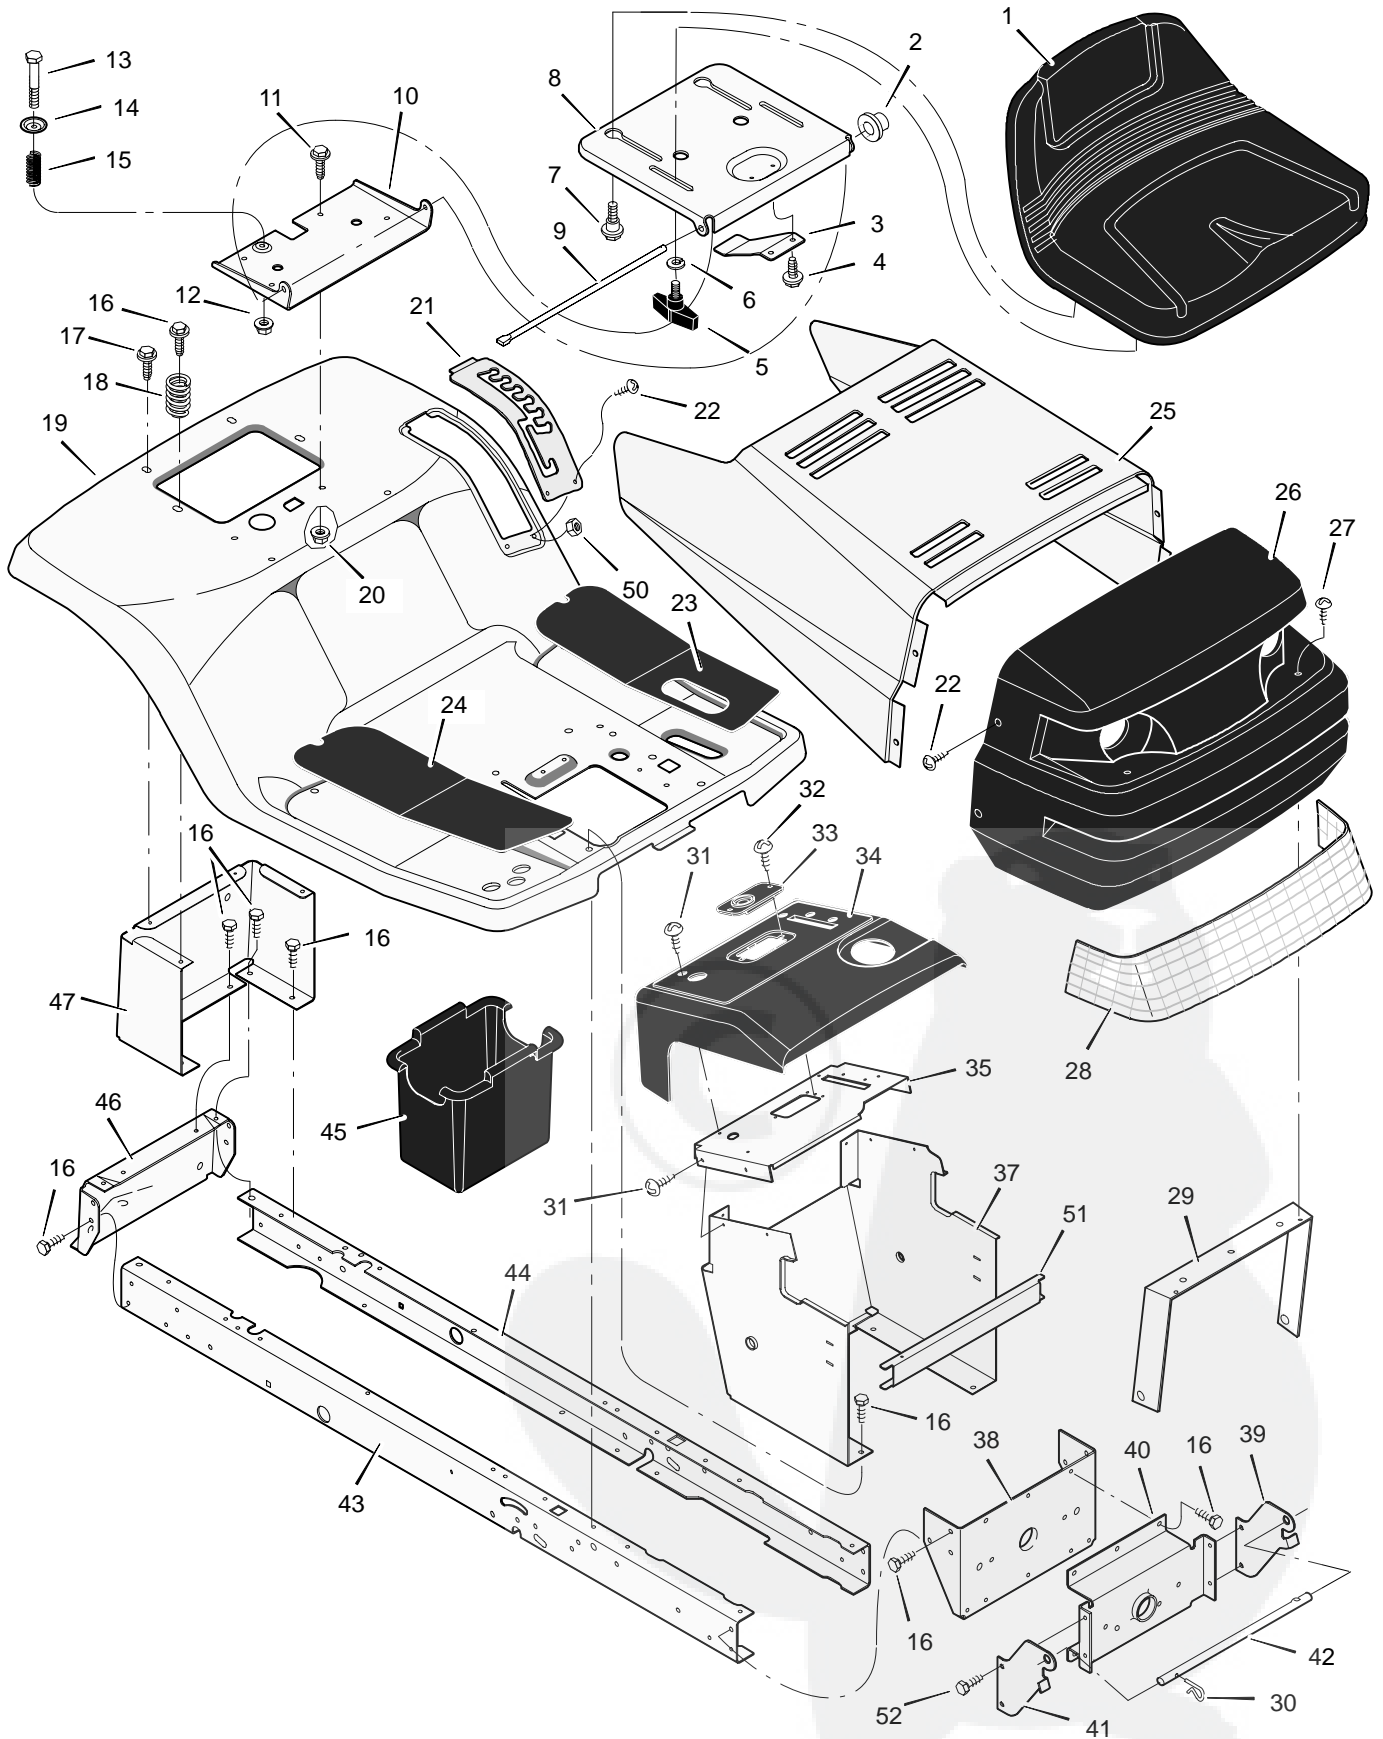

MODEL 405003x52A

REPAIR PARTS CHASSIS & HOOD

MODEL 405003x52A

REPAIR PARTS CHASSIS & HOOD

Key No.	Description	Part No.	Key No.	Description	Part No.
1	Seat	690567	27	Screw	26x239
2	Cap, Push On	028x23	28	Lens	092334
3	Spring	094057	29	Brace, Grille	092448
4	Screw	26x229	30	Pin, Hair	0031x4
5	Bolt, Wing	1001054	31	Screw	26x270
6	Washer	017x47 Z	32	Screw	26x239
7	Bolt, Shoulder	009x56	33	Bearing, Steering	094214
8	Support, Seat	094154E700	34	Dash	094216E700
9	Rod, Pivot	094156 Z	35	Plate, Dash	094211E700
10	Bracket, Pivot	094153E700	36	Panel, Access	093007E700
11	Bolt	001x45	37	Support, Dash	095323E700
12	Nut	015x89	38	Bracket, Rear Hanger	1001270E700
13	Bolt, Shoulder	009x55	39	Support, Left Grille	690544E700
14	Washer	094155 Z	40	Axle, Hanger	094007E700
15	Spring	164x31	41	Support, Right Grille	690543E700
16	Screw	26x249	42	Rod, Pivot	092332 Z
17	Screw	26x263	43	Frame, Right	1001268E701
18	Spring	164x30	44	Frame, Left	1001269E701
19	Deck, Seat	095249E020	45	Container, Battery	690424
20	Nut	015x88	46	Plate, Hitch	1001002E700
21	Plate, Index	094829E700	47	Panel, Rear	690434E700
23	Mat, Left	094371	50	Nut	015x81
24	Mat, Right	094372	51	Channel	094215E700
25	Hood	092333E020	52	Screw	26x277
26	Grille Assembly (Includes Lens)	092350	—	Book, Instruction	F-020742L