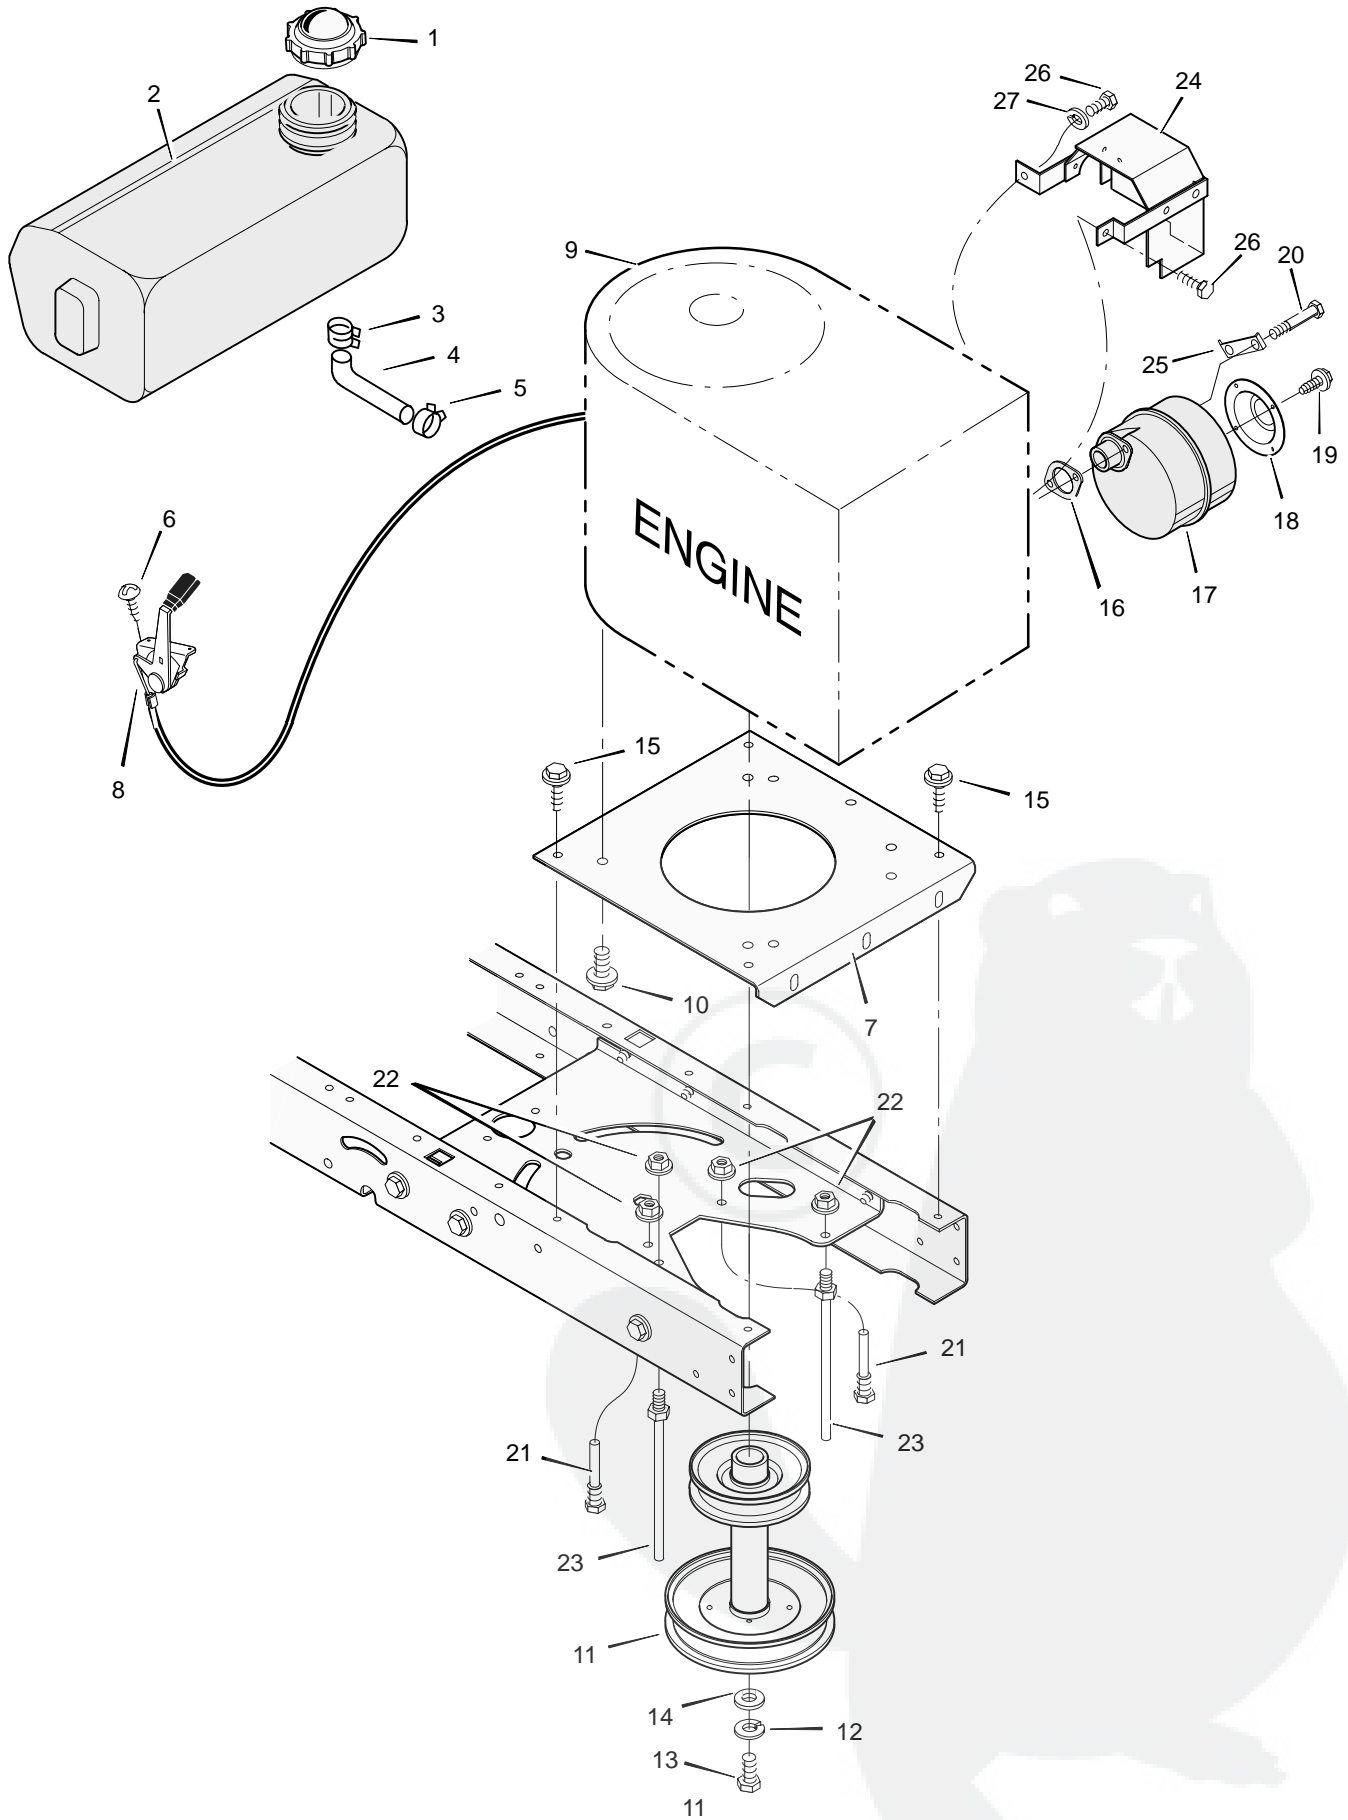

* Includes Key No. 17, 18, 30, 31, 32, 33, 45, 46, 47 and 51.

MODEL 405003x52A

REPAIR PARTS ENGINE MOUNT

MODEL 405003x52A

REPAIR PARTS ENGINE MOUNT

Key No.	Description	Part No.
1	Fuel Cap	092317
2	Fuel Tank	690263
3	Hose Clamp **	095197
4	Fuel Line (must cut to length) **	023717
5	Hose Clamp	095197
6	Screw	26x201
7	Plate, Engine	094006E700
8	Throttle Control	092371
9	Engine*	—
10	Bolt, Engine Mount	0025x7
11	Stack Pulley Assembly	690439 Z
12	Lockwasher	019x35
13	Bolt, Hex	01x140
14	Washer	018x32
15	Screw	26x249
16	Gasket	091309
17	Muffler	091271
18	Deflector, Muffler	094099 Z
19	Screw	26x208
20	Bolt, Hex	01x134
21	Guide, Belt	093349
22	Nut, Flange	015x79 Z
23	Guide, Belt	094066
24	Shield, Heat	690293
25	Lock, Screw	092378
26	Screw	26x263
27	Washer	018X32