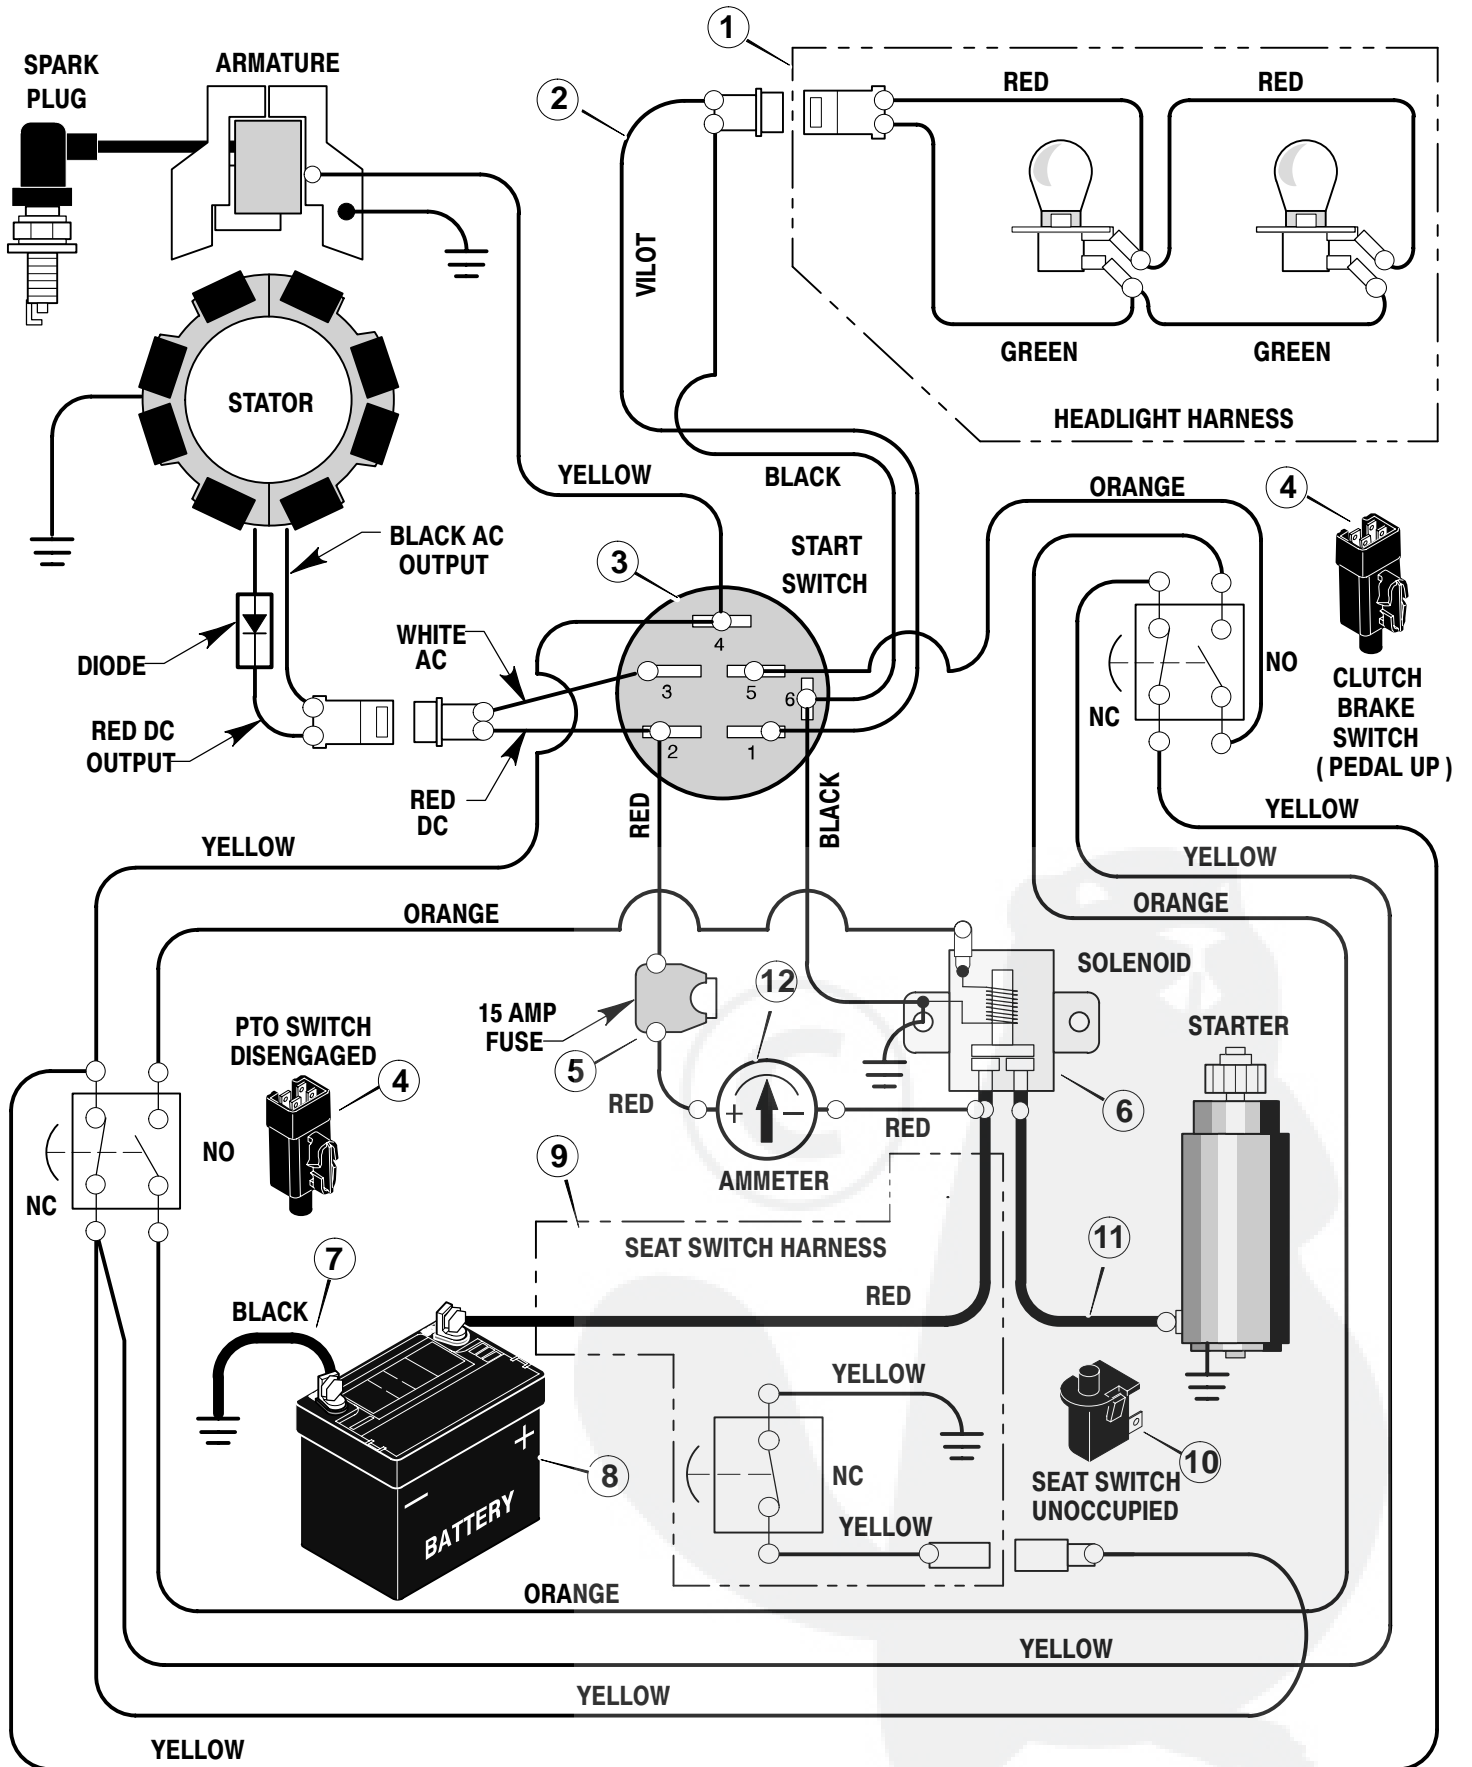

* Includes Key No. 17, 18, 30, 31, 32, 33, 45, 46, 47 and 51.

MODEL 405003x52A

REPAIR PARTS ENGINE MOUNT

MODEL 405003x52A

REPAIR PARTS ENGINE MOUNT

Key No.	Description	Part No.
1	Fuel Cap	092317
2	Fuel Tank	690263
3	Hose Clamp **	095197
4	Fuel Line (must cut to length) **	023717
5	Hose Clamp	095197
6	Screw	26x201
7	Plate, Engine	094006E700
8	Throttle Control	092371
9	Engine*	—
10	Bolt, Engine Mount	0025x7
11	Stack Pulley Assembly	690439 Z
12	Lockwasher	019x35
13	Bolt, Hex	01x140
14	Washer	018x32
15	Screw	26x249
16	Gasket	091309
17	Muffler	091271
18	Deflector, Muffler	094099 Z
19	Screw	26x208
20	Bolt, Hex	01x134
21	Guide, Belt	093349
22	Nut, Flange	015x79 Z
23	Guide, Belt	094066
24	Shield, Heat	690293
25	Lock, Screw	092378
26	Screw	26x263
27	Washer	018X32

MODEL 405003x52A

REPAIR PARTS ELECTRICAL SYSTEM

Key No.	Description	Part No.
1	Harness, Light Wire	250x92
	Socket, Light	092372
	Bulb, Light	090084
2	Harness, Chassis Wire	250x86
3	Switch, Ignition	092377
	Key, Ignition	020729
	Nut, Hex	091489
	Cap, Ignition	091488
4	Switch, Limit	094136
5	Fuse	054212
	Holder, Fuse	407078
6	Solenoid	094613
	Screw, Mounting	26x229
	Locknut	15x116
7	Cable, Battery Ground	024x32
	Screw, Ground Cable	26x213
8	Battery	021075SE
	Bolt, Carriage	002x82
	Wingnut	014x79
	Boot, Battery –Positive	690604
9	Harness, Seat Switch Wire	250x67
10	Switch, Seat Sensor	094159
11	Cable	024x31