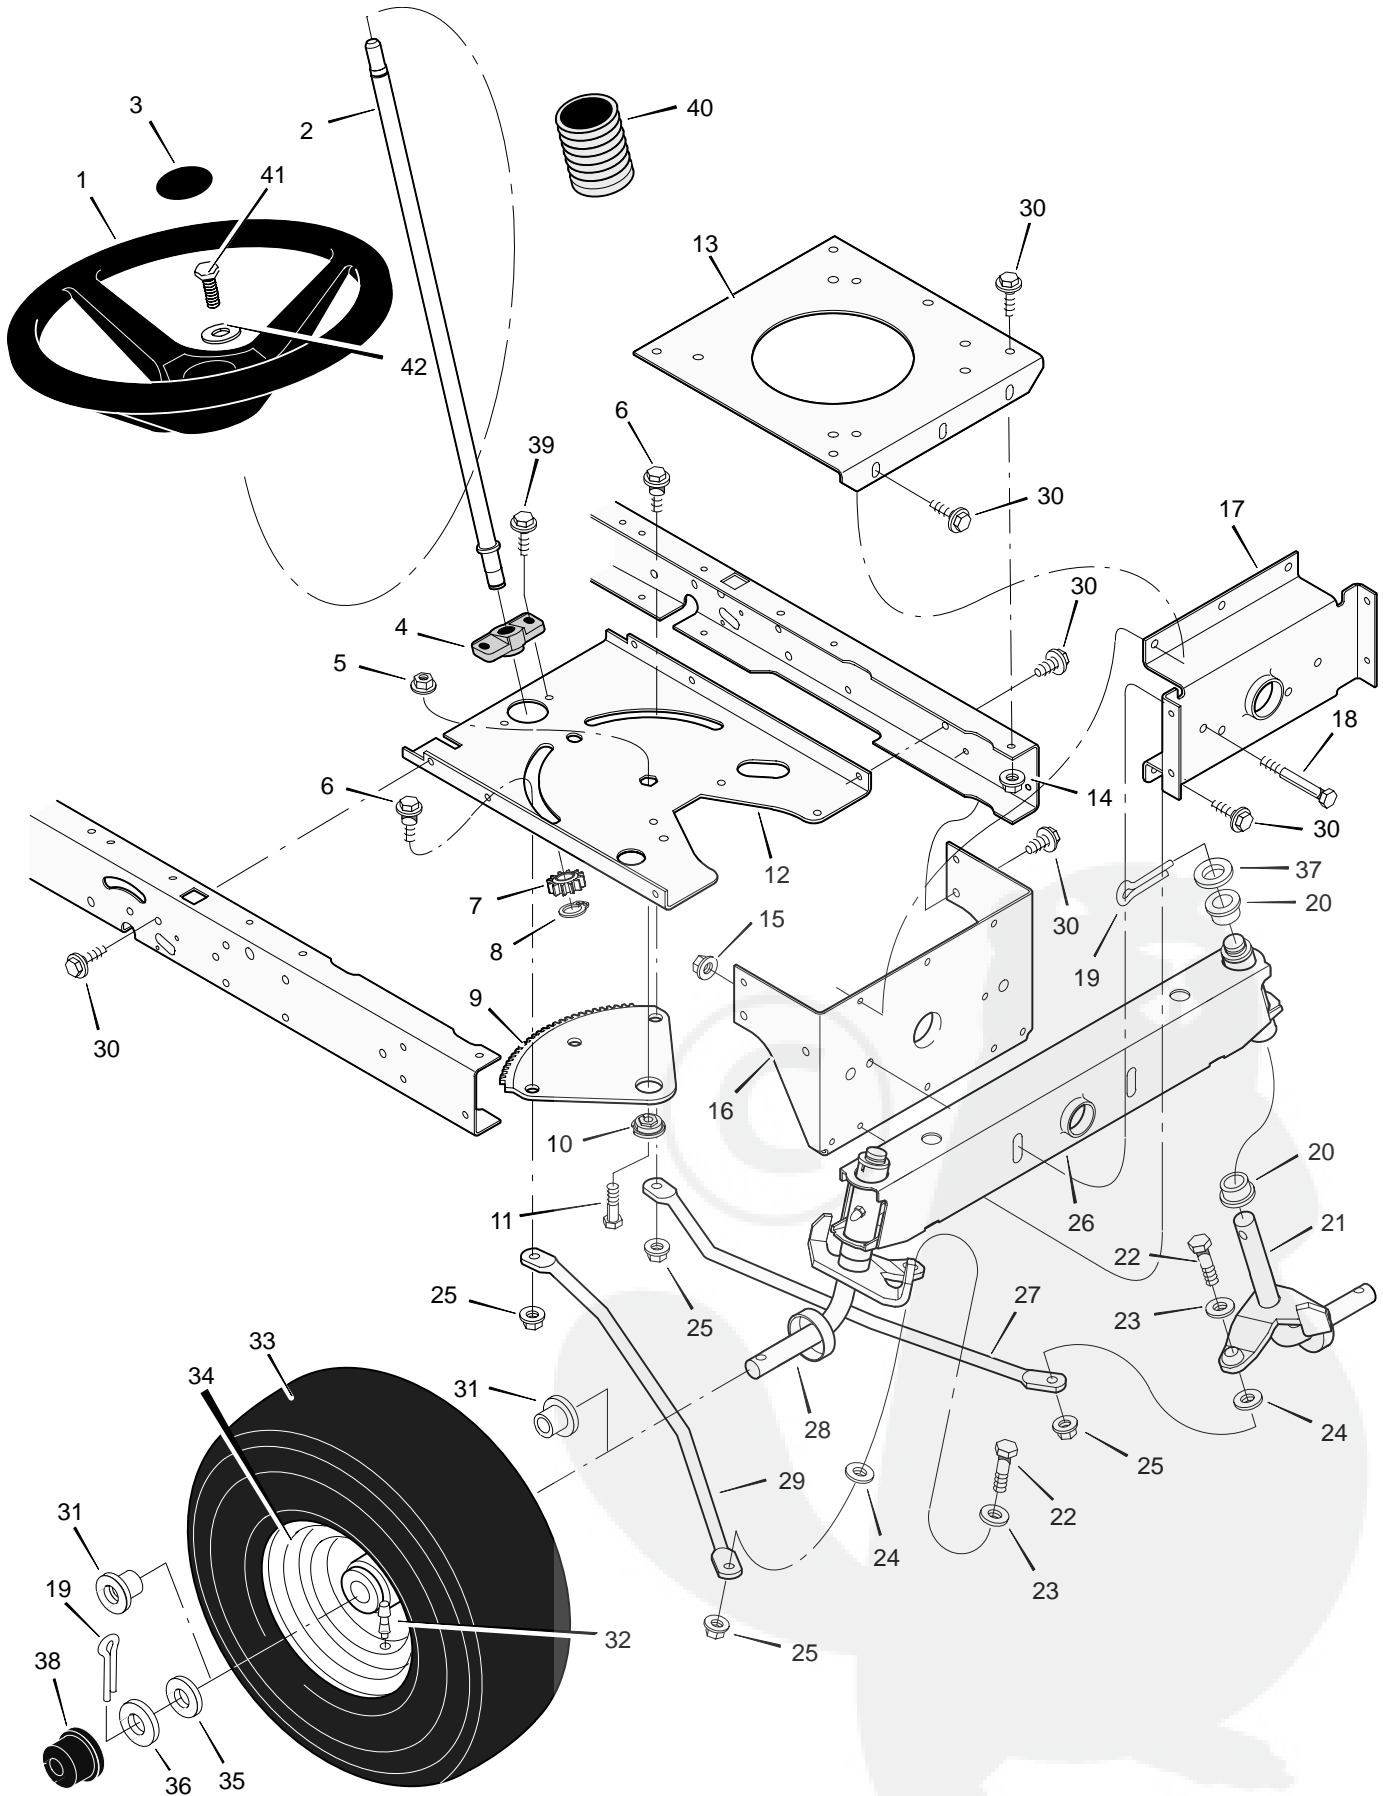

MODEL 405003x52A

REPAIR PARTS STEERING

MODEL 405003x52A

REPAIR PARTS STEERING

Key No.	Description	Part No.	Key No.	Description	Part No.
1	Wheel, Steering	095336	23	Washer	17x104
2	Post, Steering	690626	24	Washer	17x53 Z
3	Insert, Steering Wheel	095338	25	Nut, Flange	015x84
4	Bearing	094124	26	Axle Assembly	1001460E700
5	Nut, Flange	15x111	27	Drag Link, Left	095329E700
6	Bolt, Shoulder	009x57	28	Spindle Assembly, Right	094575E700
7	Gear, Pinion	690183E700	29	Drag Link, Right	095328E700
8	Ring, Snap	011x25	30	Screw	26x249
9	Gear, Sector	094121E700	31	Bearing, Wheel	091334
10	Bearing	094123	32	Stem, Valve	024373
11	Bolt	001x84	33	Tire *	024380
12	Plate, Steering	1001121E700	—	Tube	407924
13	Plate, Engine	094006E700	34	Wheel and Tire Assembly	094580-601
14	Nut, Flange	015x88	35	Washer	17x195
15	Nut, Flange	15x118	36	Washer	17x192
16	Bracket, Hanger	1001270E700	37	Washer	17x113
17	Axle, Hanger	094007E700	38	Hub Cap	094618
18	Bolt	01x146	39	Screw	26x267
19	Pin, Cotter	030x49	40	Bellows	054789
20	Bearing	690150	41	Bolt	0025x3
21	Spindle Assembly, Left	094576E700	42	Washer	17x146
22	Bolt	01x111			

* When you order a tire, make sure to give the brand name of the tire so that the tread pattern on the tire will match.