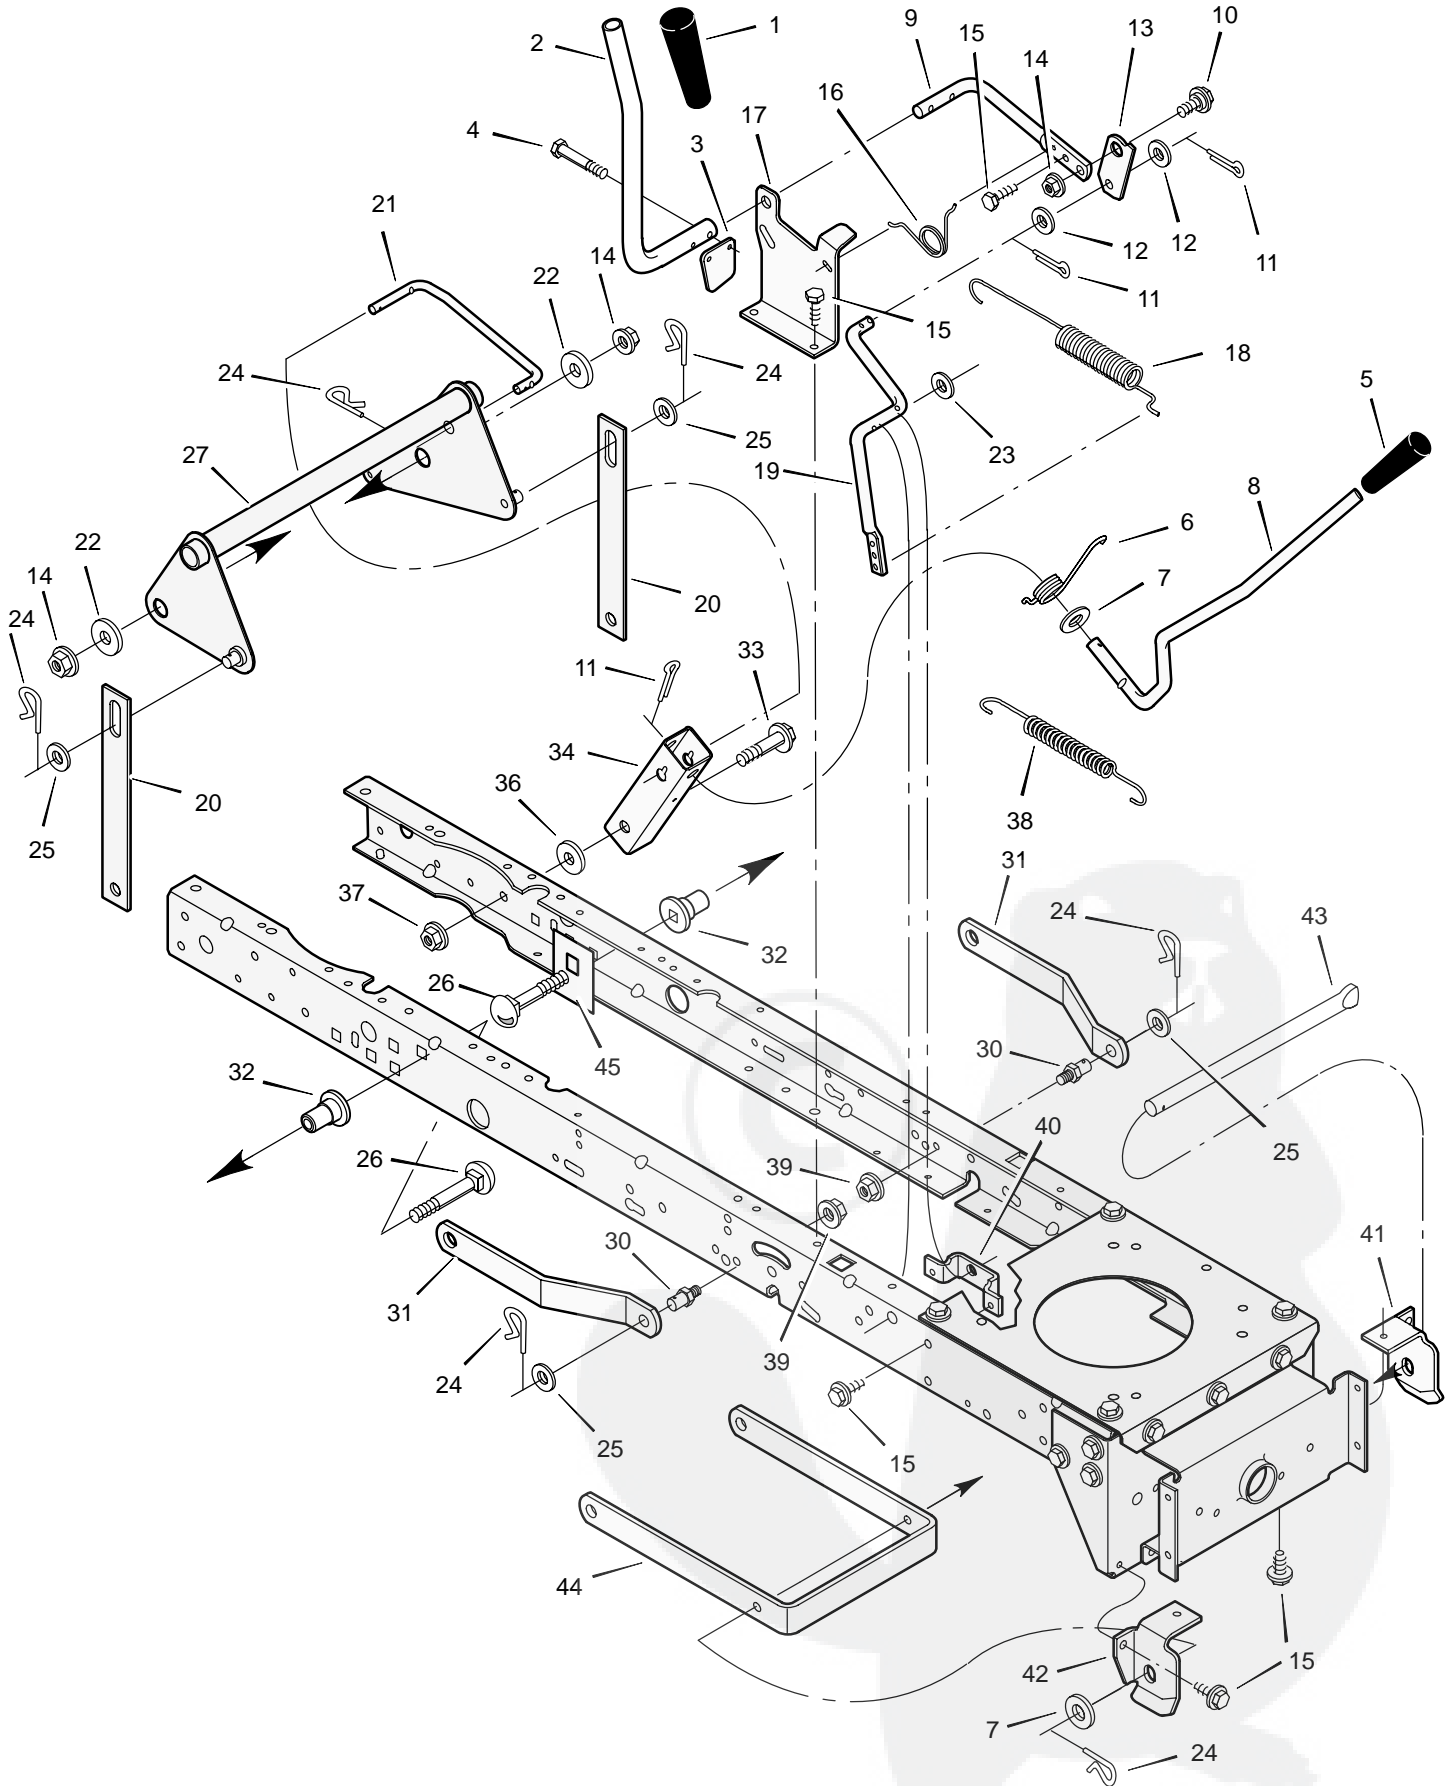

MODEL 405003x52A

REPAIR PARTS MOWER HOUSING SUSPENSION

MODEL 405003x52A

REPAIR PARTS MOWER HOUSING SUSPENSION

Key No.	Description	Part No.	Key No.	Description	Part No.
1	Grip	092698	23	Washer	017x57
2	Handle, PTO	094346 Z	24	Pin, Hair	0031x4
3	Pad, Switch	094022 Z	25	Washer	017x91
4	Bolt	0025x3	26	Bolt, Carriage	002x85
5	Grip	092697	27	Lever Assembly, Lift	1001111E700
6	Spring	166x40	30	Pin	094067
7	Washer	17x103	31	Bracket, Rear Suspension	094055E700
8	Handle, Lift	690533	32	Spacer, Lifter	690151
9	Lever, PTO	094017 Z	33	Bolt, Shoulder	009x53
10	Bolt, Shoulder	009x39	34	Bracket, Pivot	094015E700
11	Pin, Cotter	030x20	36	Washer	17x191
13	Link, PTO	094004 Z	37	Nut, Flange	015x84
14	Nut, Flange	015x84	38	Spring	165x131
15	Screw	26x249	39	Nut, Flange	015x68
16	Spring	166x39	40	Bracket, PTO	094005E700
17	Bracket, PTO	094018E700	41	Hanger, Left Deck	094027E700
18	Spring	165x119	42	Hanger, Right Deck	094026E700
19	Crank, PTO	690394E700	43	Rod, Hanger	094158 Z
20	Link, Lift	690212E700	44	Bracket, Suspension	690539E700
21	Link, Lift Handle	690122E700	45	Plate, Stiffening	1001098E700
22	Washer	17x168