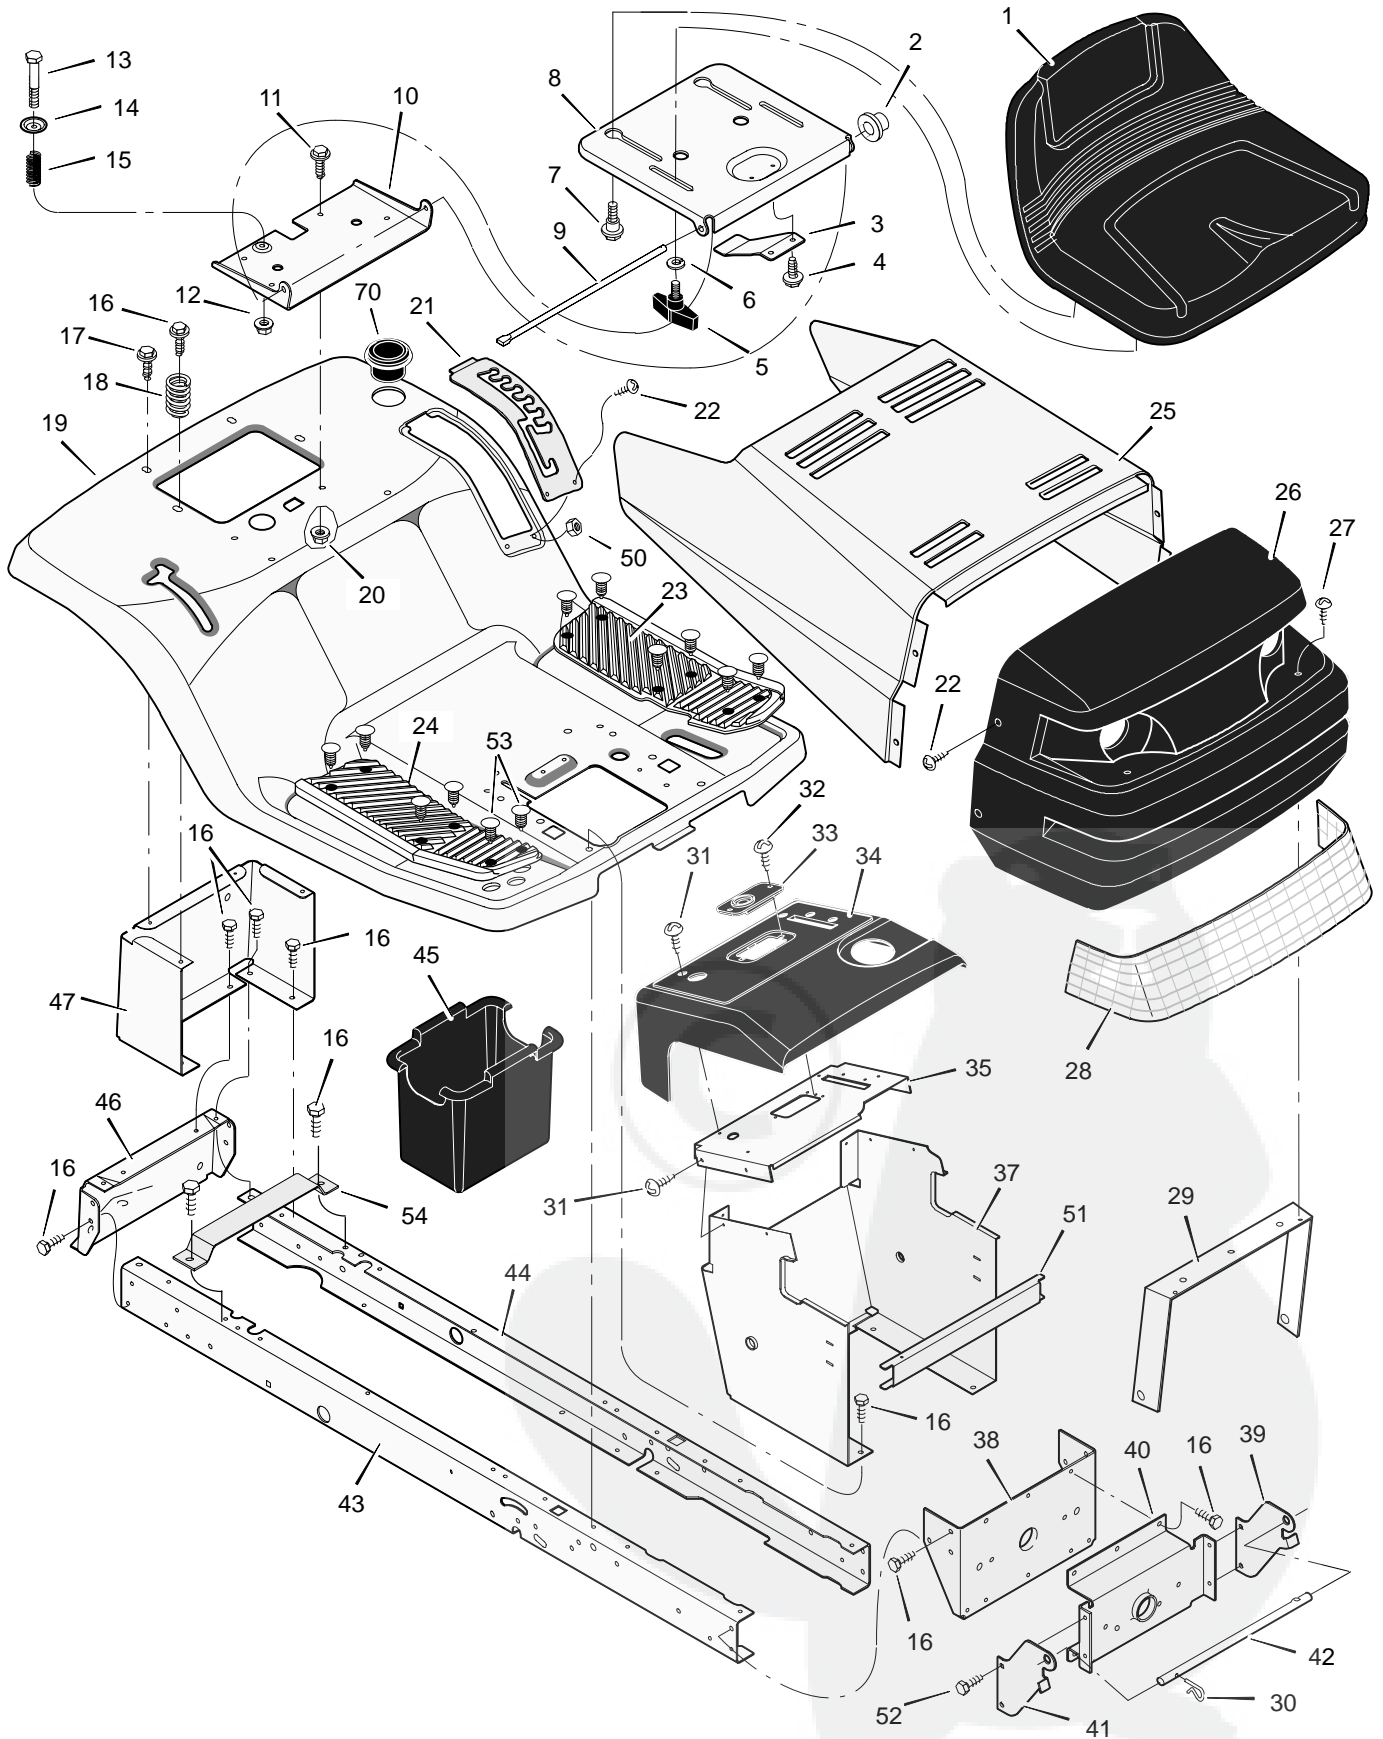

MODEL 405003x52B

REPAIR PARTS CHASSIS & HOOD

MODEL 405003x52B

REPAIR PARTS CHASSIS & HOOD

Key No.	Description	Part No.	Key No.	Description	Part No.
1	Seat	690566	28	Lens	092344
2	Cap, Push On	028x23	29	Brace, Grille	092448
3	Spring	094057	30	Pin, Hair	0031x4
4	Screw	26x229	31	Screw	26x270
5	Bolt, Wing	1001054	32	Screw	26x239
6	Washer	017x47	33	Bearing, Steering	094214
7	Bolt, Shoulder	009x56	34	Dash	094218E700
8	Support, Seat	094154E701	35	Plate, Dash	094211E700
9	Rod, Pivot	094156 Z	36	Panel, Access	093007E701
10	Bracket, Pivot	094153E700	37	Support, Dash	095323E700
11	Bolt	001x45	38	Bracket, Rear Hanger	1001270E701
12	Nut	015x89	39	Support, Left Grille	690544E700
13	Bolt, Shoulder	009x55	40	Axle, Hanger	094007E701
14	Washer	094155 Z	41	Support, Right Grille	690543E700
15	Spring	164x31	42	Rod, Pivot	092332 Z
16	Screw	26x249	43	Frame, Right	1001268E701
17	Screw	26x263	44	Frame, Left	1001269E701
18	Spring	164x30	45	Container, Battery	690424
19	Deck, Seat	1001558E020	46	Plate, Hitch	1001002E701
20	Nut	015x88	47	Panel, Rear	690434E701
21	Plate, Index	094829E701	50	Nut	015x81
22	Screw	26x270	51	Channel	094215E700
23	Mat, Left	1001582	52	Screw	26x277
24	Mat, Right	1001578	53	Fastener, Panel	193x1
25	Hood	092333E020	54	Support, Battery	690482E701
26	Grille Assembly (Includes Lens)	092350	70	Holder, Cup	1001542
27	Screw	26x239	—	Book, Instruction	F-030739L