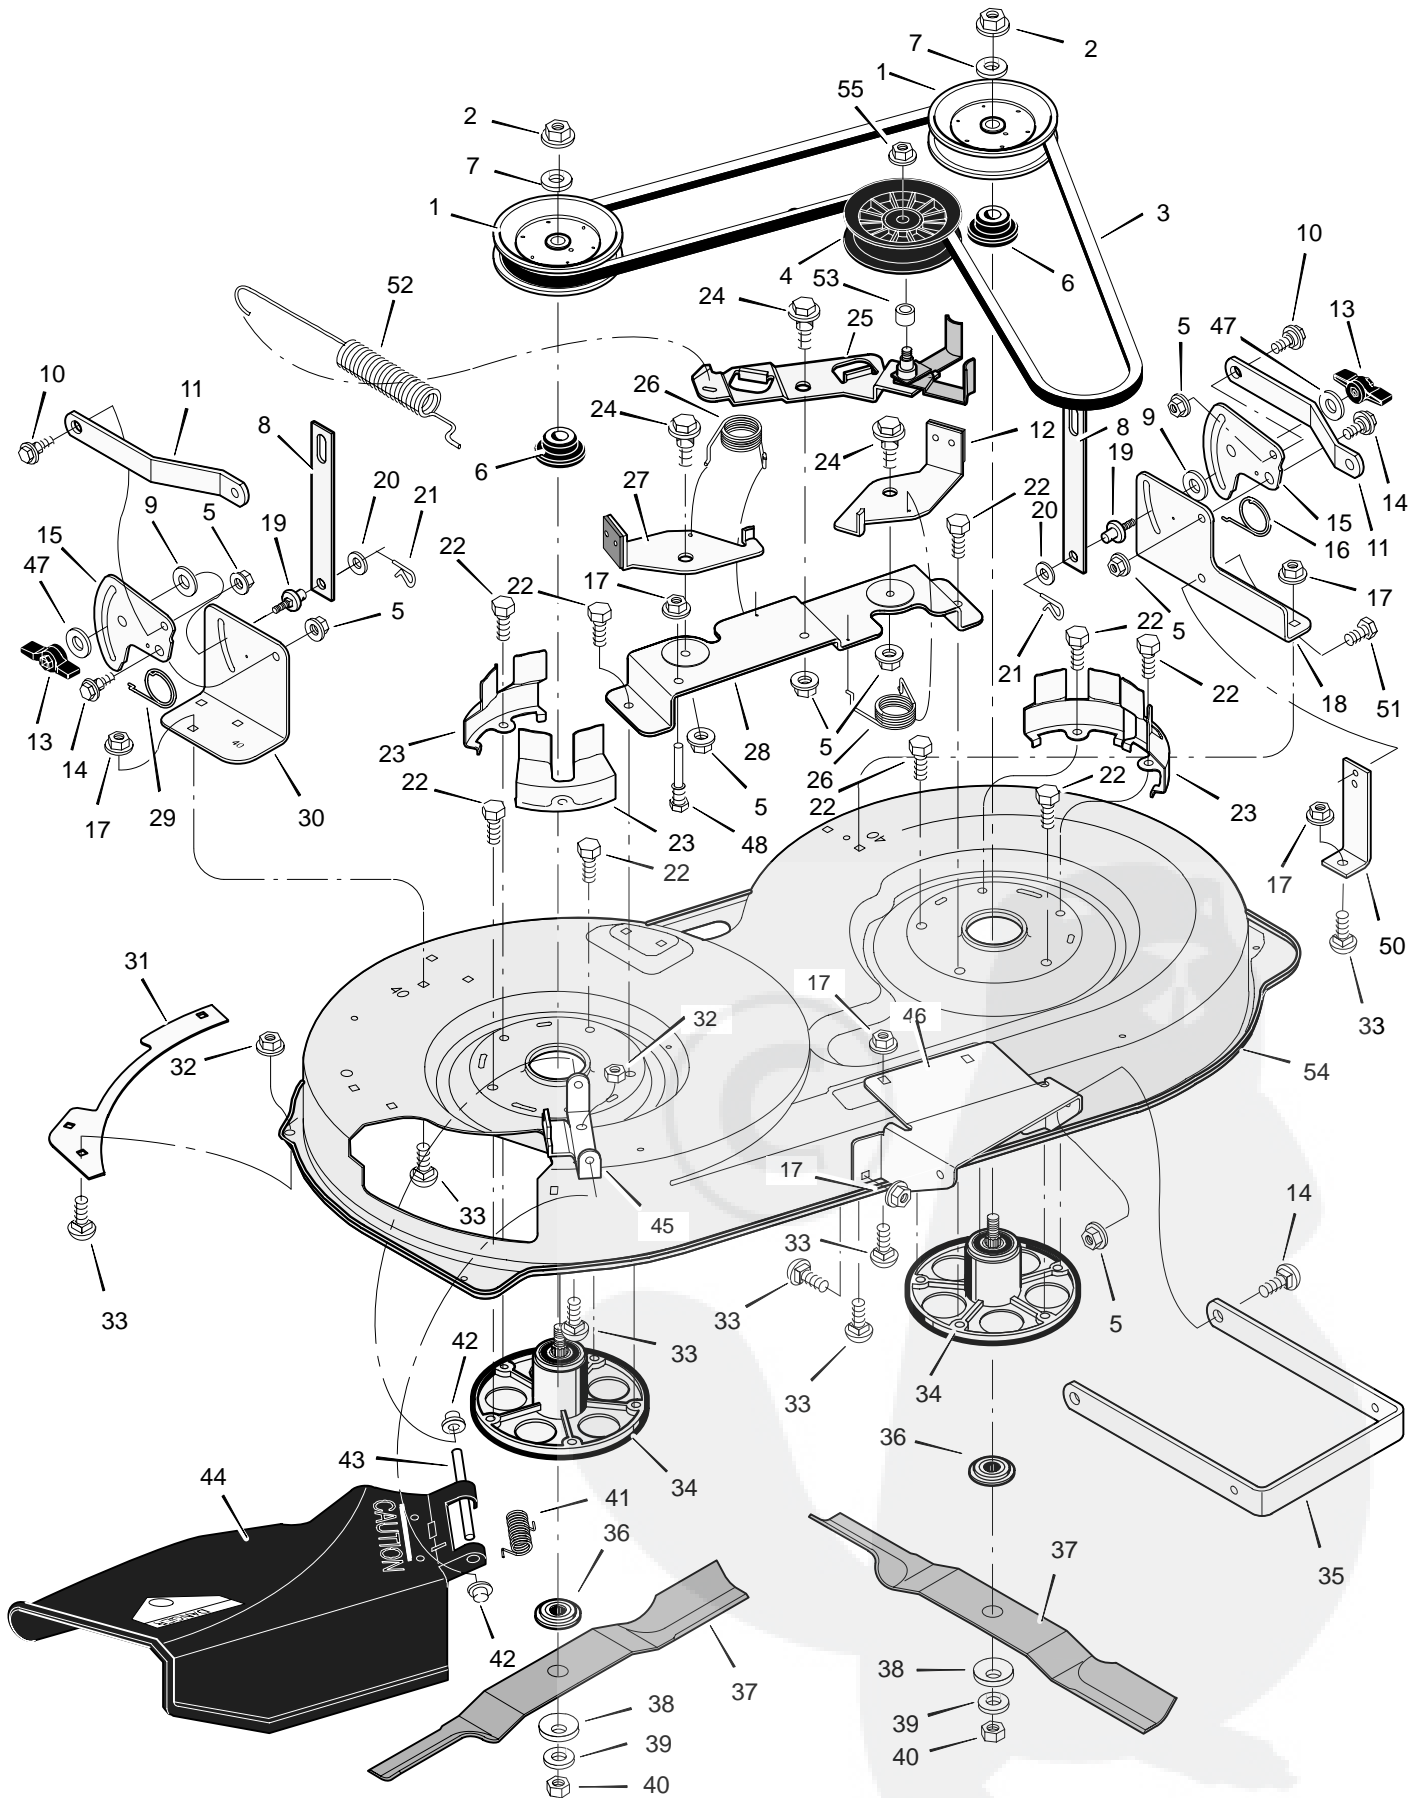

MODEL 405003x52B

REPAIR PARTS MOWER HOUSING

MODEL 405003x52B

REPAIR PARTS MOWER HOUSING

Key No.	Description	Part No.	Key No.	Description	Part No.
1	Pulley, Jackshaft	092851	29	Spring	166x42
2	Nut, Hex	15x140	30	Bracket, Suspension	094142E700
3	Belt, Mower Drive	037x62	31	Plate	091770E700
4	Pulley, Idler	690387	32	Nut, Flange	015x88
5	Nut, Flange	015x84	33	Bolt, Carriage	002x53
6	Spacer, Pulley	1001197	34	Mandrell (Includes Key No. 6)	1001200
8	Link, Lift	690212E701	35	Bracket, Suspension	690539E701
9	Pad, Friction	094137	36	Adapter, Blade	690411
10	Bolt, Shoulder	009x52	37	Blade	1001428E701
11	Bracket, Suspension	094055E701	38	Washer	17x166
12	Pad Assembly, Left Brake	094049E701	39	Washer	17x165
13	Knob	094068	40	Nut	15x100
14	Bolt, Shoulder	009x51	41	Spring	0166x4
15	Plate, Suspension	094128E700	42	Cap, Push On	028x23
16	Spring	166x43	43	Rod, Pivot	094957 Z
17	Nut, Flange	015x79	44	Deflector Assembly	094707
18	Bracket, Suspension	094143E700	45	Bracket, Deflector	094956E701
19	Pin, Hanger	095194	46	Bracket, Front Hanger	094144E700
20	Washer	017x91	47	Washer	017x45 Z
21	Pin, Cotter	0031x4	48	Guide, Belt	094781
22	Bolt	0025x7	50	Bracket, Support	094681E700
23	Cover, Pulley	094051E701	51	Screw	26x249
24	Bolt, Shoulder	009x39	52	Spring, Extension	165x119
25	Arm, Idler	690408E700	54	Housing, Blade *	094141E700
26	Spring	0166x41	55	Nut, Flange	015x98
27	Pad Assembly, Right Brake	094047E701	1-55	Complete Mower Housing Assembly	776001
28	Bracket Assembly, Brake	094145E700			

* Includes Key No. 17, 18, 30, 31, 32, 33, 45, 46, 47 and 51.