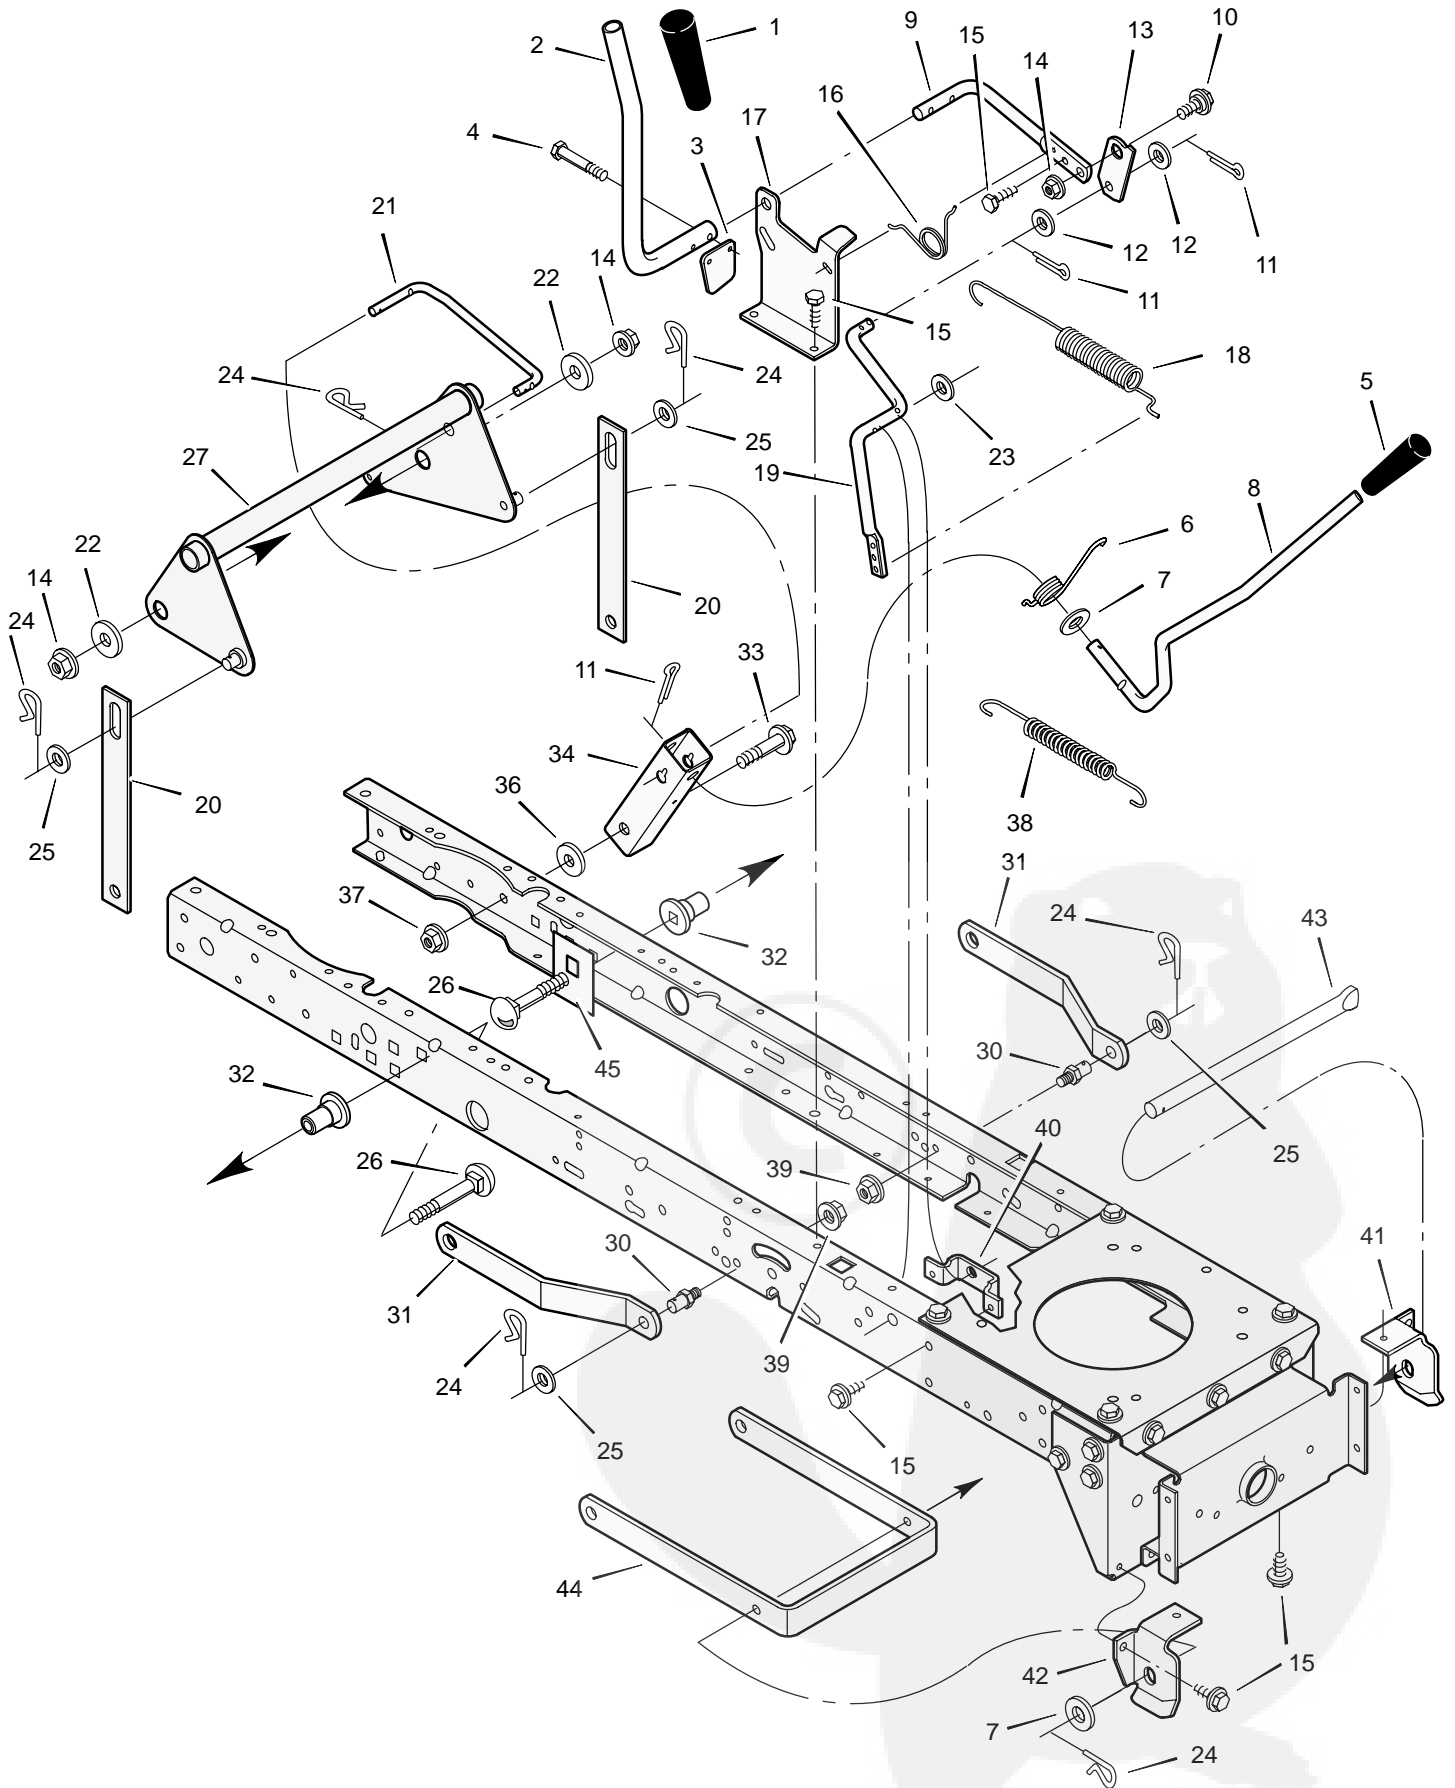

MODEL 405003x52B

REPAIR PARTS MOWER HOUSING SUSPENSION

MODEL 405003x52B

REPAIR PARTS MOWER HOUSING SUSPENSION

Key No.	Description	Part No.	Key No.	Description	Part No.
1	Grip	092698	23	Washer	017x57
2	Handle, PTO	094346 Z	24	Pin, Hair	0031x4
3	Pad, Switch	094022 Z	25	Washer	017x91
4	Bolt	0025x3	26	Bolt, Carriage	002x85
5	Grip	092697	27	Lever Assembly, Lift	1001111E700
6	Spring	166x40	30	Pin	094067
7	Washer	17x103	31	Bracket, Rear Suspension	094055E701
8	Handle, Lift	690533	32	Spacer, Lifter	690151
9	Lever, PTO	094017 Z	33	Bolt, Shoulder	009x53
10	Bolt, Shoulder	009x39	34	Bracket, Pivot	094015E700
11	Pin, Cotter	030x20	36	Washer	17x191
13	Link, PTO	094004 Z	37	Nut, Flange	015x84
14	Nut, Flange	015x84	38	Spring	165x131
15	Screw	26x249	39	Nut, Flange	015x68
16	Spring	166x39	40	Bracket, PTO	094005E700
17	Bracket, PTO	094018E701	41	Hanger, Left Deck	094027E700
18	Spring	165x119	42	Hanger, Right Deck	094026E700
19	Crank, PTO	690394E701	43	Rod, Hanger	094158 Z
20	Link, Lift	690212E701	44	Bracket, Suspension	690539E701
21	Link, Lift Handle	690122E701	45	Plate, Stiffening	1001098E701
22	Washer	17x168