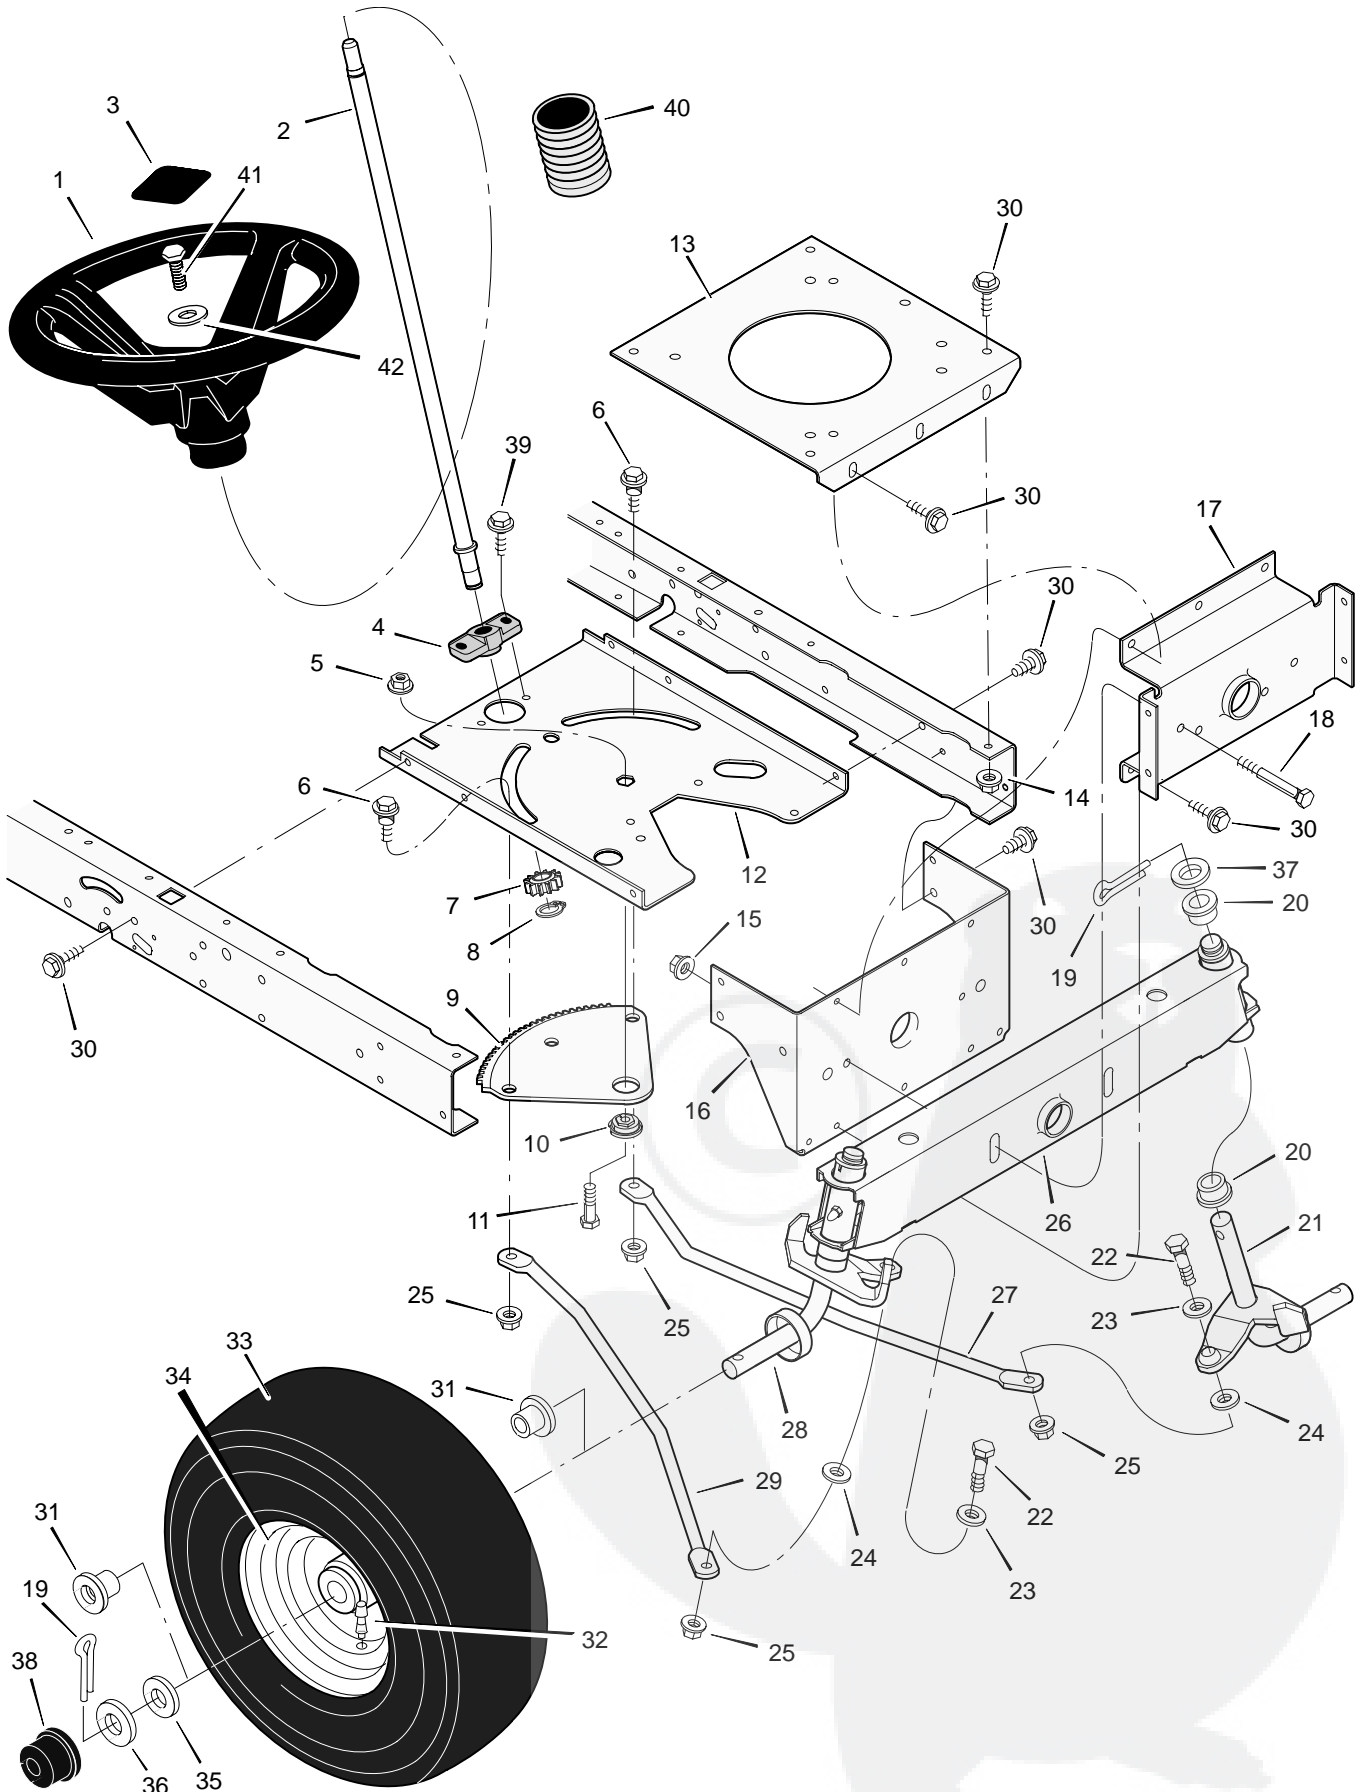

MODEL 405003x52B

REPAIR PARTS STEERING

MODEL 405003x52B

REPAIR PARTS STEERING

Key No.	Description	Part No.	Key No.	Description	Part No.
1	Wheel, Steering	095336	23	Washer	17x104
2	Post, Steering	690626	24	Washer	017x53 Z
3	Insert, Steering Wheel	095338	25	Nut, Flange	015x84
4	Bearing	094124	26	Axle Assembly	7601037
5	Nut, Flange	15x111	27	Drag Link, Left	095329E701
6	Bolt, Shoulder	009x57	28	Spindle Assembly, Right	094575E701
7	Gear, Pinion	690183	29	Drag Link, Right	095328E701
8	Ring, Snap	011x25	30	Screw	26x249
9	Gear, Sector	094121	31	Bearing, Wheel	091334
10	Bearing	094123	32	Stem, Valve	024373
11	Bolt	001x84	33	Tire *	024380
12	Plate, Steering	1001121E701	—	Tube	407924
13	Plate, Engine	094006E700	34	Wheel and Tire Assembly	094580-601
14	Nut, Flange	015x88	35	Washer	17x195
15	Nut, Flange	15x118	36	Washer	17x192
16	Bracket, Hanger	1001270E701	37	Washer	17x113
17	Axle, Hanger	094007E701	38	Hub Cap	094618
18	Bolt	001x146	39	Screw	26x267
19	Pin, Cotter	030x49	40	Bellows	054789
20	Bearing	690150	41	Bolt	0025x3
21	Spindle Assembly, Left	094576E701	42	Washer	017x146
22	Bolt	01x111			

* When you order a tire, make sure to give the brand name of the tire so that the tread pattern on the tire will match.