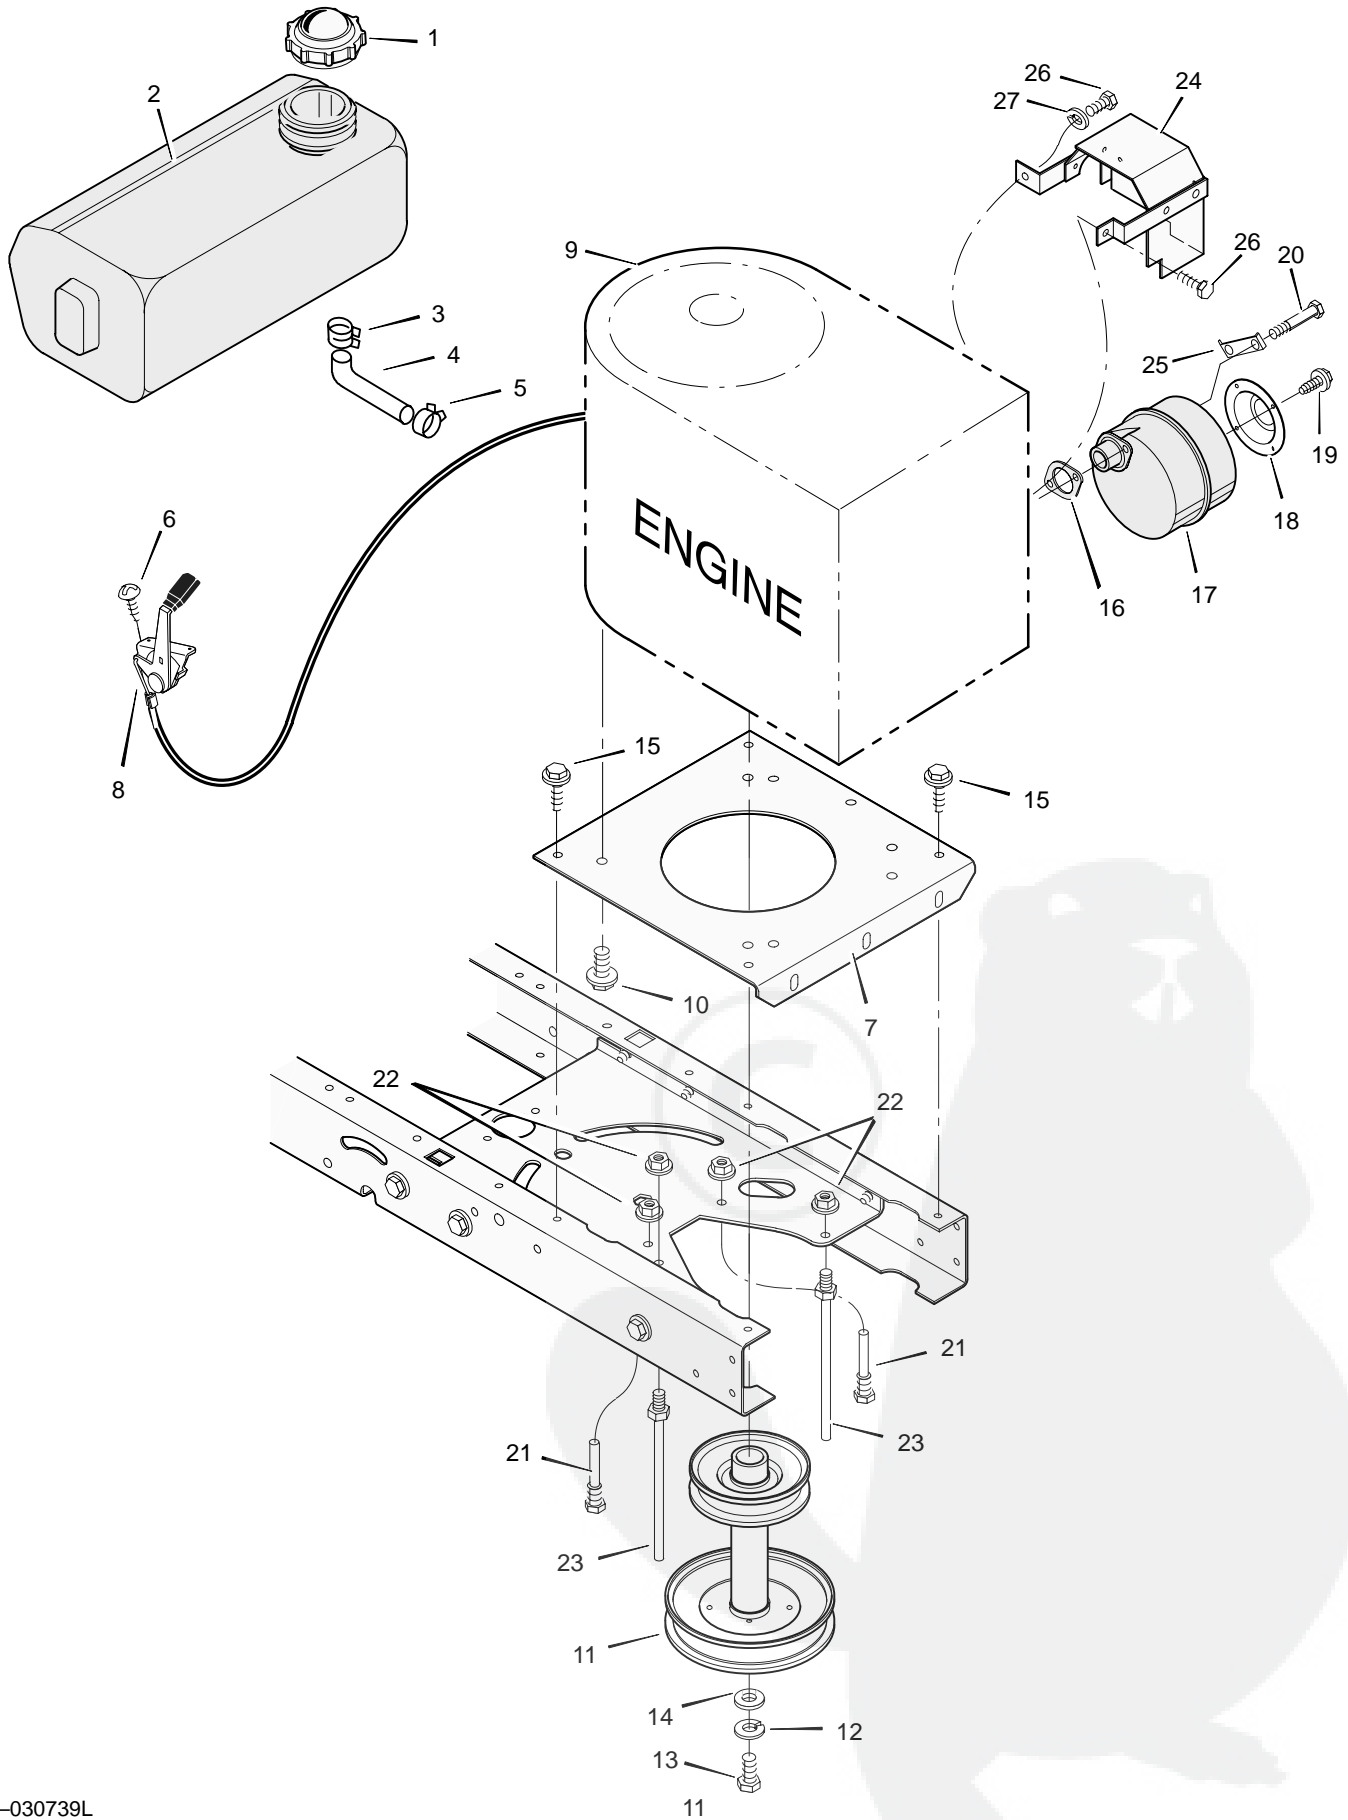

* Includes Key No. 17, 18, 30, 31, 32, 33, 45, 46, 47 and 51.

MODEL 405003x52B

REPAIR PARTS ENGINE MOUNT

Key No.	Description	Part No.
1	Fuel Cap	092317
2	Fuel Tank	690263
3	Hose Clamp **	095197
4	Fuel Line (must cut to length) **	7601033
5	Hose Clamp	095197
6	Screw	26x201
7	Plate, Engine	094006E700
8	Throttle Control	092371
9	Engine*	—
10	Bolt, Engine Mount	0025x7
11	Stack Pulley Assembly	690439 Z
12	Lockwasher	019x35
13	Bolt, Hex	01x140
14	Washer	018x32
15	Screw	26x249
16	Gasket	091309
17	Muffler	091271
18	Deflector, Muffler	094099 Z
19	Screw	26x208
20	Bolt, Hex	01x134
21	Guide, Belt	093349
22	Nut, Flange	015x79 Z
23	Guide, Belt	094066
24	Shield, Heat	690293
25	Lock, Screw	092378
26	Screw	26x263
27	Washer	018X32