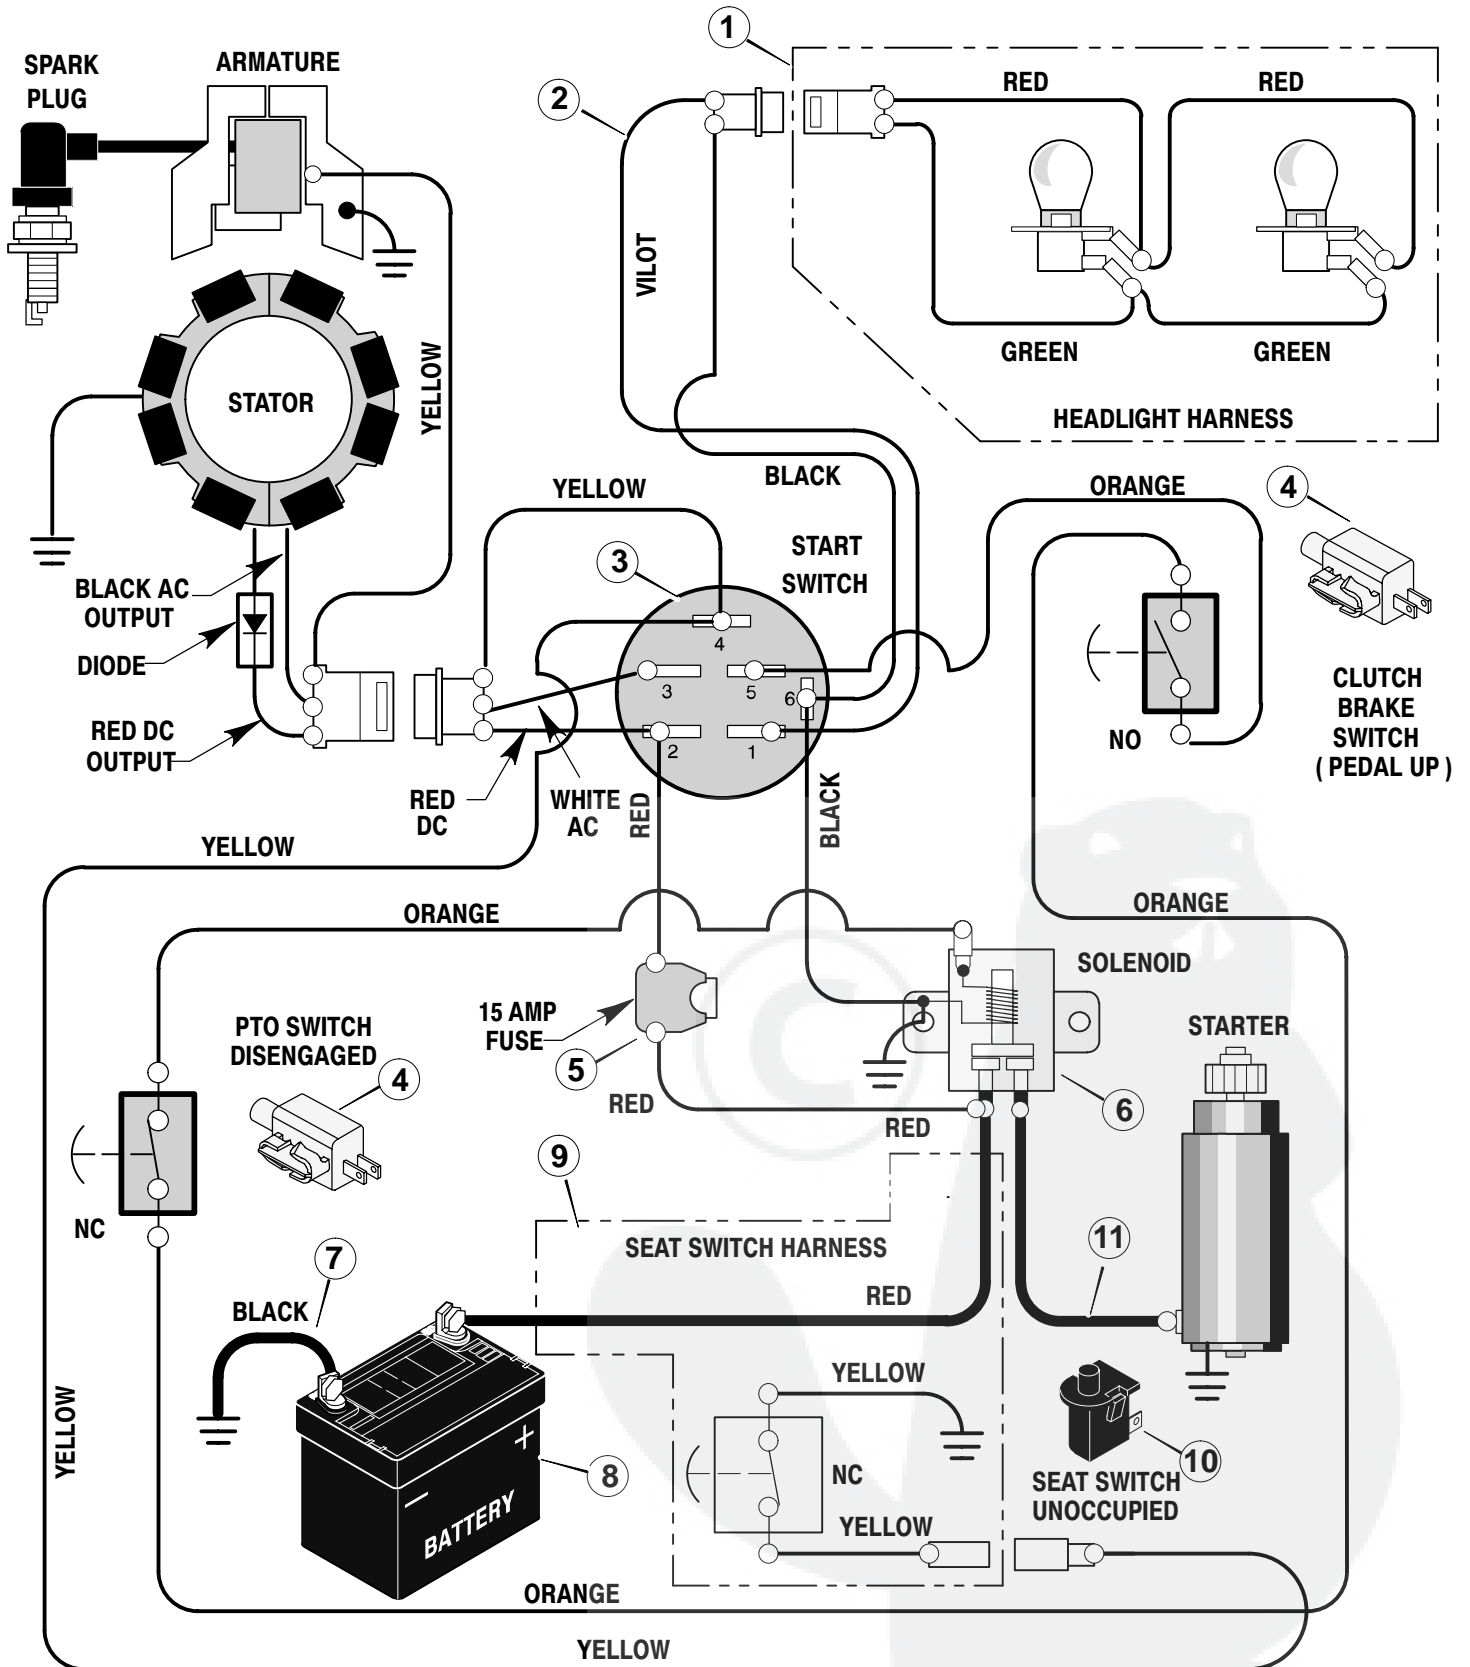

* Includes Key No. 17, 18, 30, 31, 32, 33, 45, 46, 47 and 51.

MODEL 405003x52B

REPAIR PARTS ENGINE MOUNT

Key No.	Description	Part No.
1	Fuel Cap	092317
2	Fuel Tank	690263
3	Hose Clamp **	095197
4	Fuel Line (must cut to length) **	7601033
5	Hose Clamp	095197
6	Screw	26x201
7	Plate, Engine	094006E700
8	Throttle Control	092371
9	Engine*	—
10	Bolt, Engine Mount	0025x7
11	Stack Pulley Assembly	690439 Z
12	Lockwasher	019x35
13	Bolt, Hex	01x140
14	Washer	018x32
15	Screw	26x249
16	Gasket	091309
17	Muffler	091271
18	Deflector, Muffler	094099 Z
19	Screw	26x208
20	Bolt, Hex	01x134
21	Guide, Belt	093349
22	Nut, Flange	015x79 Z
23	Guide, Belt	094066
24	Shield, Heat	690293
25	Lock, Screw	092378
26	Screw	26x263
27	Washer	018X32

Key No.	Description	Part No.
1	Harness, Light Wire	250x92
	Socket, Light	092372
	Bulb, Light	090084
2	Harness, Chassis Wire	250x113
3	Switch, Ignition	092377
	Key, Ignition	020729
	Nut, Hex	091489
	Cap, Ignition	091488
4	Switch, Limit	1001575
5	Fuse	302031
	Holder, Fuse	407078
6	Solenoid	094613
	Screw, Mounting	26x229
	Locknut	15x116
7	Cable, Battery Ground	024x32
	Screw, Ground Cable	26x213
8	Battery	021075SE
	Bolt, Carriage	002x82
	Wingnut	014x79
	Boot, Battery –Positive	690604
9	Harness, Seat Switch Wire	250x67
10	Switch, Seat Sensor	094159
11	Cable	024x31