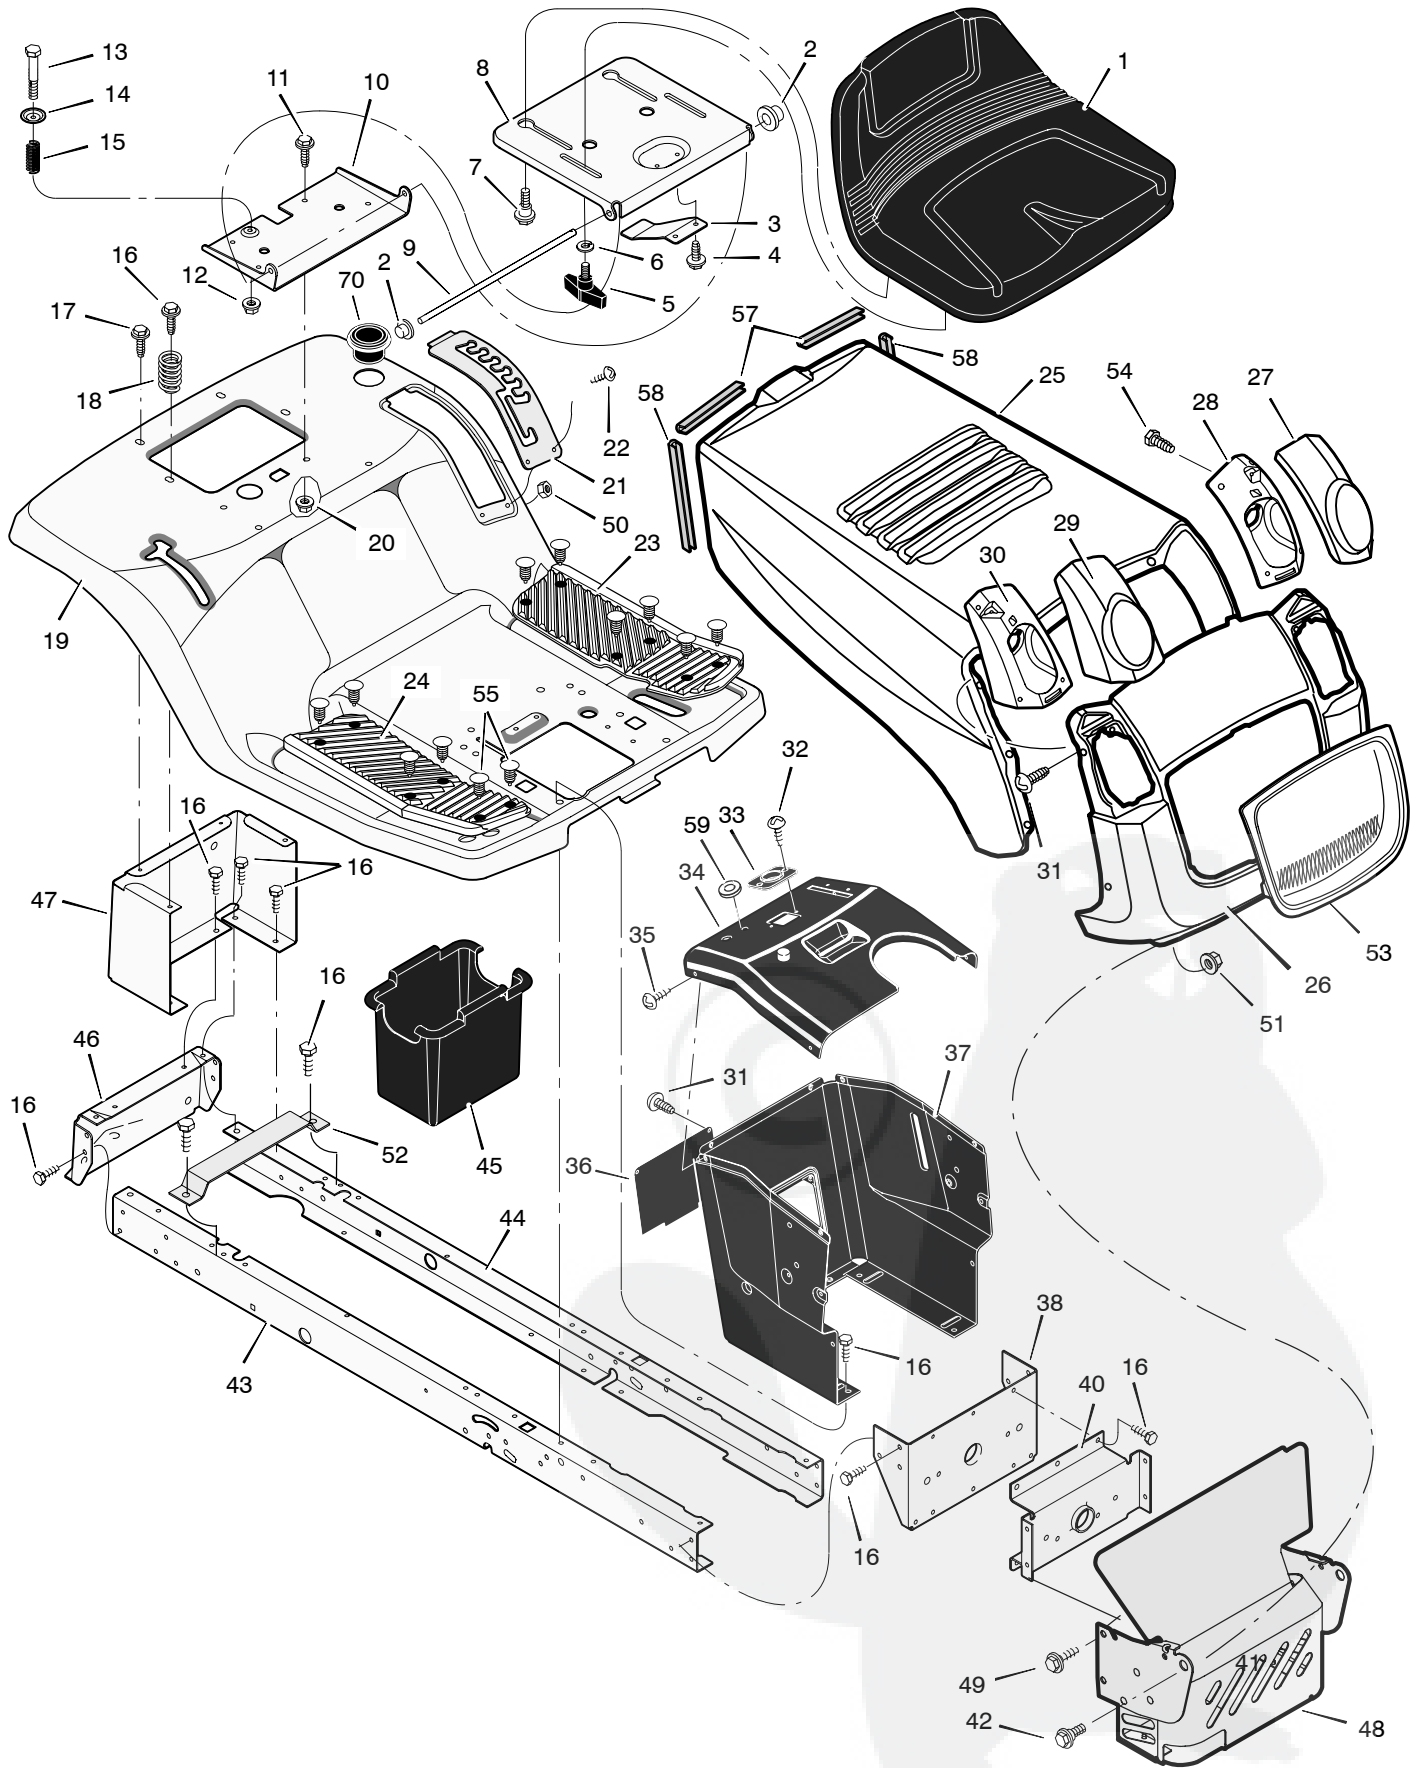

MODEL 405004x52A

REPAIR PARTS CHASSIS & HOOD

MODEL 405004x52A

REPAIR PARTS CHASSIS & HOOD

Key No.	Part No.	Description	Key No.	Part No.	Description
1	690567	Seat	30	1001543	Housing, Right Headlamp
2	028x23	Cap, Push On	31	26x270	Screw
3	094057	Spring	32	26x238	Screw
4	26x229	Screw	33	1001491	Bearing, Steering
5	1001054	Bolt, Wing	34	1001584E717	Dash
6	017x47	Washer	35	26x201	Screw
7	009x56	Bolt, Shoulder	36	093007E717	Panel, Access
8	094154E701	Support, Seat	37	095318E717	Support, Dash
9	094156 Z	Rod, Pivot	38	1001270E701	Bracket, Rear Hanger
10	1001648E701	Bracket, Pivot	40	094007E701	Axle, Hanger
11	001x45	Bolt	42	009x58	Bolt
12	015x89	Nut	43	1001928E701	Frame, Right
13	009x55	Bolt, Shoulder	44	1001927E701	Frame, Left
14	094155 Z	Washer	45	690424	Container, Battery
15	164x31	Spring	46	1001002E701	Plate, Hitch
16	26x249	Screw	47	690434E701	Panel, Rear
17	26x263	Screw	48	1001619-717	Shield, Heat
18	164x30	Spring	49	26x277	Screw
19	1001558E013	Deck, Seat	50	015x81	Nut
20	15x123	Nut	51	15x124	Nut
21	094829E701	Plate, Index	52	690482E701	Support, Battery
22	009x47	Screw	53	1001541	Insert, Grille
23	1001583	Mat, Left	55	0193x3	Fastener, Panel
24	1001580	Mat, Right	57	1001652	Trim, Hood (3.75")
25	1001538E013	Hood	58	1001653	Trim, Hood (6.5")
26	1001531E717	Grille	59	1001755	Grommet, Parking Brake
27	1001546	Lens, Left	70	1001542	Holder, Cup
28	1001544	Housing, Left Headlamp	—	1001925	Bag Assembly, Parts
29	1001545	Lens, Right	—	F-040754L	Instruction Book & Parts List