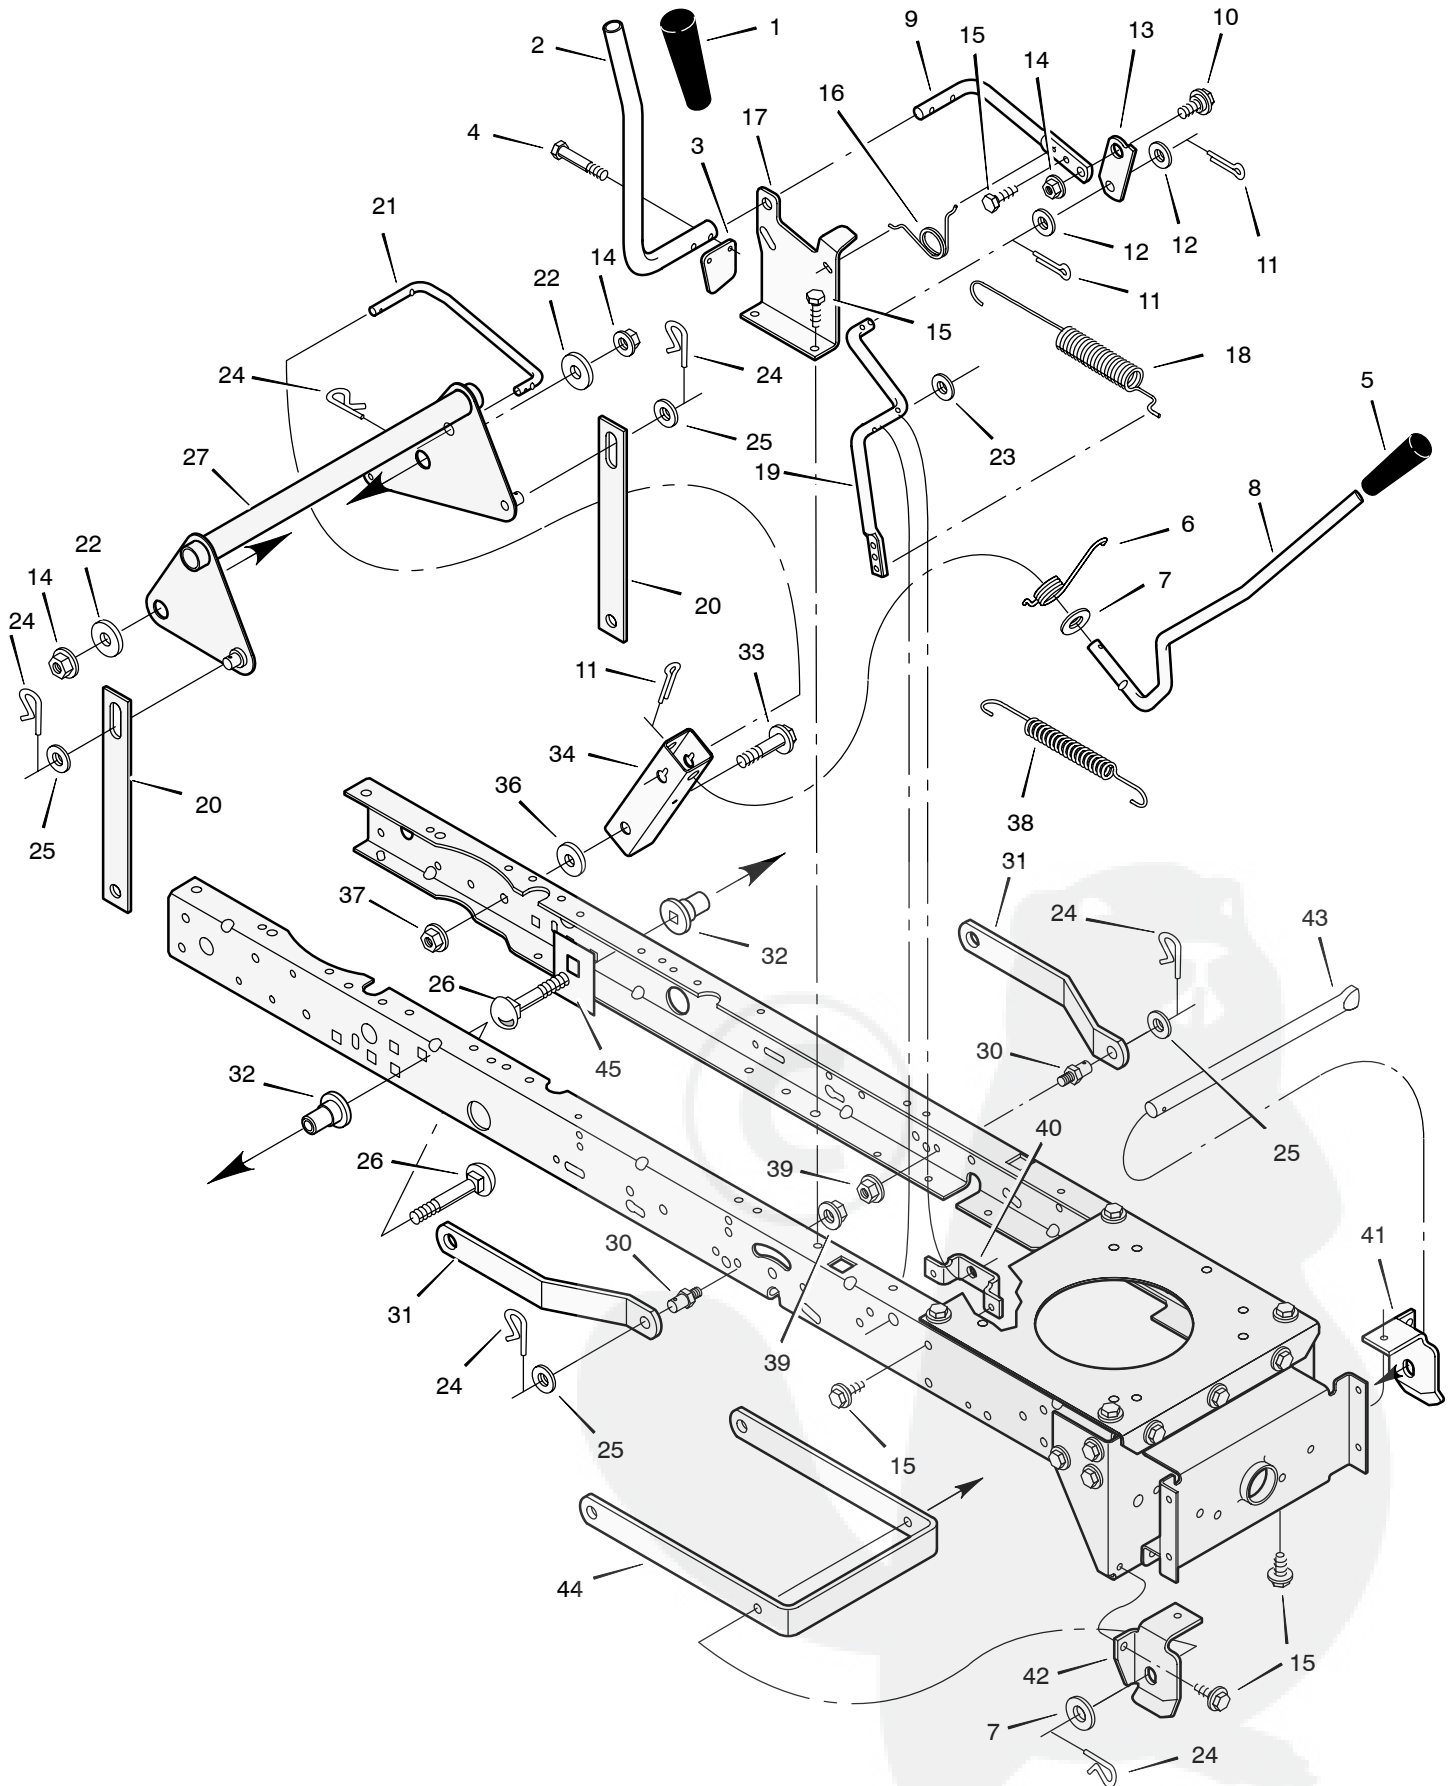

MODEL 405004x52A

REPAIR PARTS MOWER HOUSING SUSPENSION

MODEL 405004x52A

REPAIR PARTS MOWER HOUSING SUSPENSION

Key No.	Part No.	Description	Key No.	Part No.	Description
1	092698	Grip	22	17x168	Washer
2	094157 Z	Handle, PTO	23	017x57	Washer
3	094022 Z	Pad, Switch	24	0031x4	Pin, Hair
4	0025x3	Bolt	25	017x91	Washer
5	092697	Grip	26	002x85	Bolt, Carriage
6	166x40	Spring	27	1001111E700	Lever Assembly, Lift
7	17x103	Washer	30	094067	Pin
8	690533	Handle, Lift	31	094055E701	Bracket, Rear Suspension
9	094017 Z	Lever, PTO	32	690151	Spacer, Lifter
10	009x39	Bolt, Shoulder	33	009x53	Bolt, Shoulder
11	030x20	Pin, Cotter	34	094015E700	Bracket, Pivot
12	017x57	Washer	36	17x191	Washer
13	094004 Z	Link, PTO	37	015x84	Nut, Flange
14	015x84	Nut, Flange	38	165x131	Spring
15	26x249	Screw	39	015x68	Nut, Flange
16	166x39	Spring	40	094005E701	Bracket, PTO
17	094018E701	Bracket, PTO	41	094027E701	Hanger, Left Deck
18	165x119	Spring	42	094026E700	Hanger, Right Deck
19	690394E701	Crank, PTO	43	094158 Z	Rod, Hanger
20	690212E701	Link, Lift	44	690539E701	Bracket, Suspension
21	690122 Z	Link, Lift Handle	45	1001098E701	Plate, Stiffening