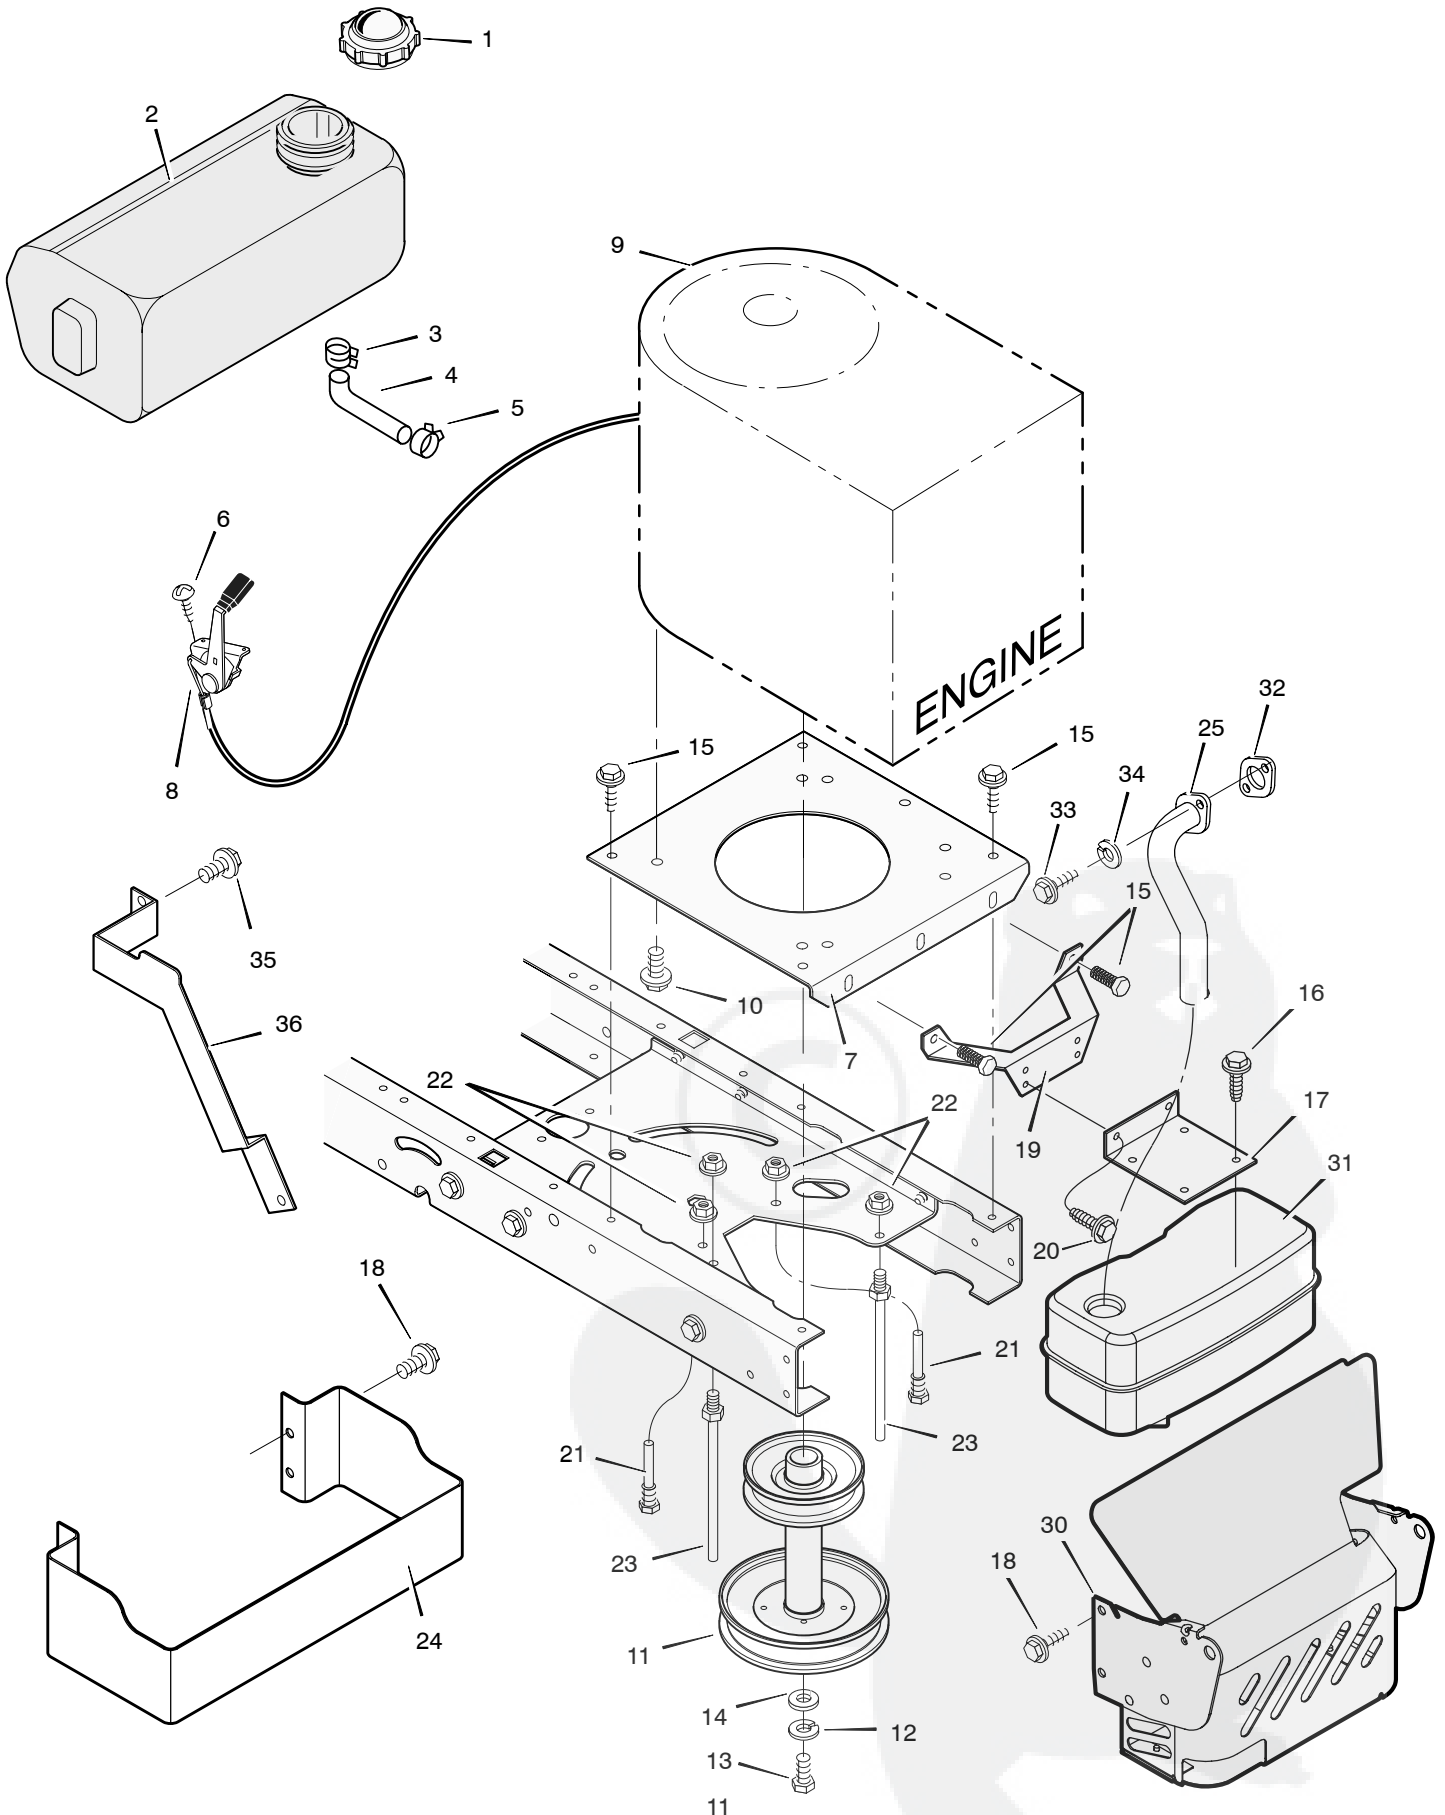

* Includes Key No. 17, 18, 30, 31, 32, 33, 45, 46, 47 and 51.

MODEL 405004x52A

REPAIR PARTS ENGINE MOUNT

MODEL 405004x52A

REPAIR PARTS ENGINE MOUNT

Key No.	Description	Part No.	Key No.	Description	Part No.
1	Fuel Cap **	092317	17	Bracket, Muffler	690538E701
2	Fuel Tank	690280	18	Screw	26x277
3	Hose Clamp **	095197	19	Bracket, Muffler Mount	690537E701
4	Fuel Line (Must cut to length) **	7601033	20	Screw	026x263
5	Hose Clamp **	095197	21	Guide, Belt	094384
6	Screw	26x201	22	Nut, Flange	015x79 Z
7	Plate, Engine	094006E701	23	Guide, Belt	094066
8	Throttle Control	092371	24	Guard, Heat Shield	1001620-701
9	Engine, Briggs & Stratton	— * —	25	Exhaust Tube, Single	1001747
10	Bolt, Engine Mount	0025x7	30	Shield, Heat	1001619-701
11	Stack Pulley Assembly	690439 Z	31	Muffler	094654
12	Lockwasher	019x35	32	Gasket	091309
13	Bolt, Hex	01x140	33	Screw	06x103
14	Washer	17x170	34	Washer	018x15
15	Screw	26x249	35	Bolt, Washer Hex Head	06x104
16	Screw	26x229	36	Guard, Exhaust Pipe	1001880