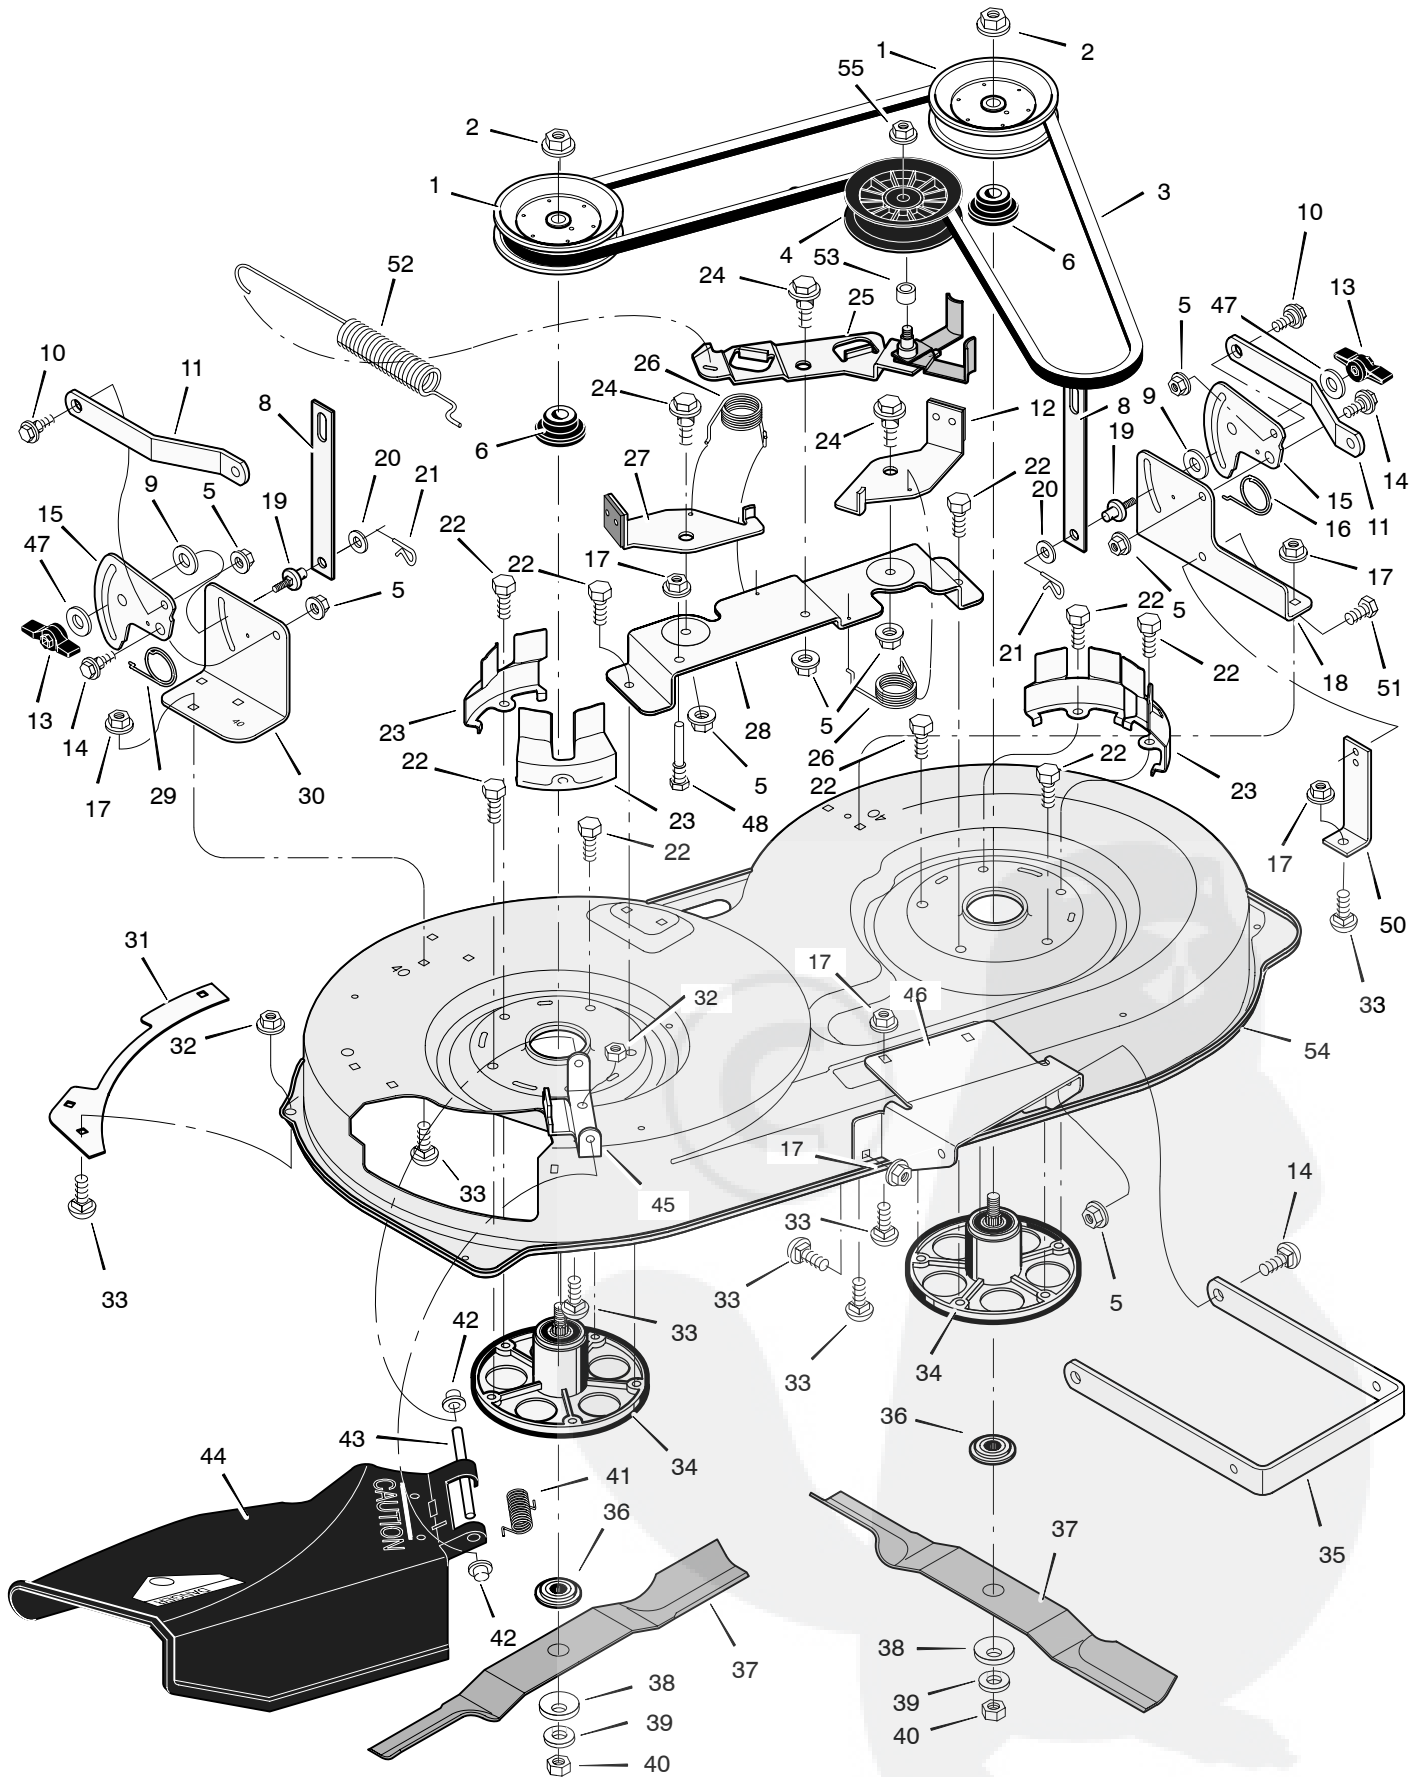

MODEL 405004x52A

REPAIR PARTS MOWER HOUSING

MODEL 405004x52A

REPAIR PARTS MOWER HOUSING

Key No.	Part No.	Description	Key No.	Part No.	Description
1	092851	Pulley, Jackshaft	29	166x42	Spring
2	15x140	Nut, Hex	30	094142E700	Bracket, Suspension
3	037x62	Belt, Mower Drive	31	091770E700	Plate
4	690387	Pulley, Idler	32	015x88	Nut, Flange
5	015x84	Nut, Flange	33	02x53	Bolt, Carriage
6	1001197	Spacer, Pulley	34	1001200	Mandrell
8	690212E700	Link, Lift	35	690539E700	Bracket, Suspension
9	094137	Pad, Friction	36	690411	Adapter, Blade
10	009x52	Bolt, Shoulder	37	1001428E701	Blade
11	094055E700	Bracket, Suspension	38	17x166	Washer
12	094049E700	Pad Assembly, Left Brake	39	17x165	Washer
13	094068	Knob	40	15x100	Nut
14	009x51	Bolt, Shoulder	41	166x4	Spring
15	094128E700	Plate, Suspension	42	028x23	Cap, Push On
16	166x43	Spring	43	094957 Z	Rod, Pivot
17	015x79	Nut, Flange	44	094707	Deflector Assembly
18	094143E700	Bracket, Suspension	45	094956E700	Bracket, Deflector
19	095194	Pin, Hanger	46	094144E700	Bracket, Front Hanger
20	017x91	Washer	47	017x45 Z	Washer
21	0031x4	Pin, Cotter	48	094781	Guide, Belt
22	0025x7	Bolt	50	094681E700	Bracket, Support
23	094051E700	Cover, Pulley	51	26x249	Screw
24	009x39	Bolt, Shoulder	52	165x119	Spring, Extension
25	690408E700	Arm, Idler	54	094141E700	Housing, Blade *
26	0166x41	Spring	55	015x98	Nut, Flange
27	094047E700	Pad Assembly, Right Brake	1-55	776001	Complete Mower Housing Assembly
28	094145E700	Bracket Assembly, Brake			

* Includes Key No. 17, 18, 30, 31, 32, 33, 45, 46, 47 and 51.