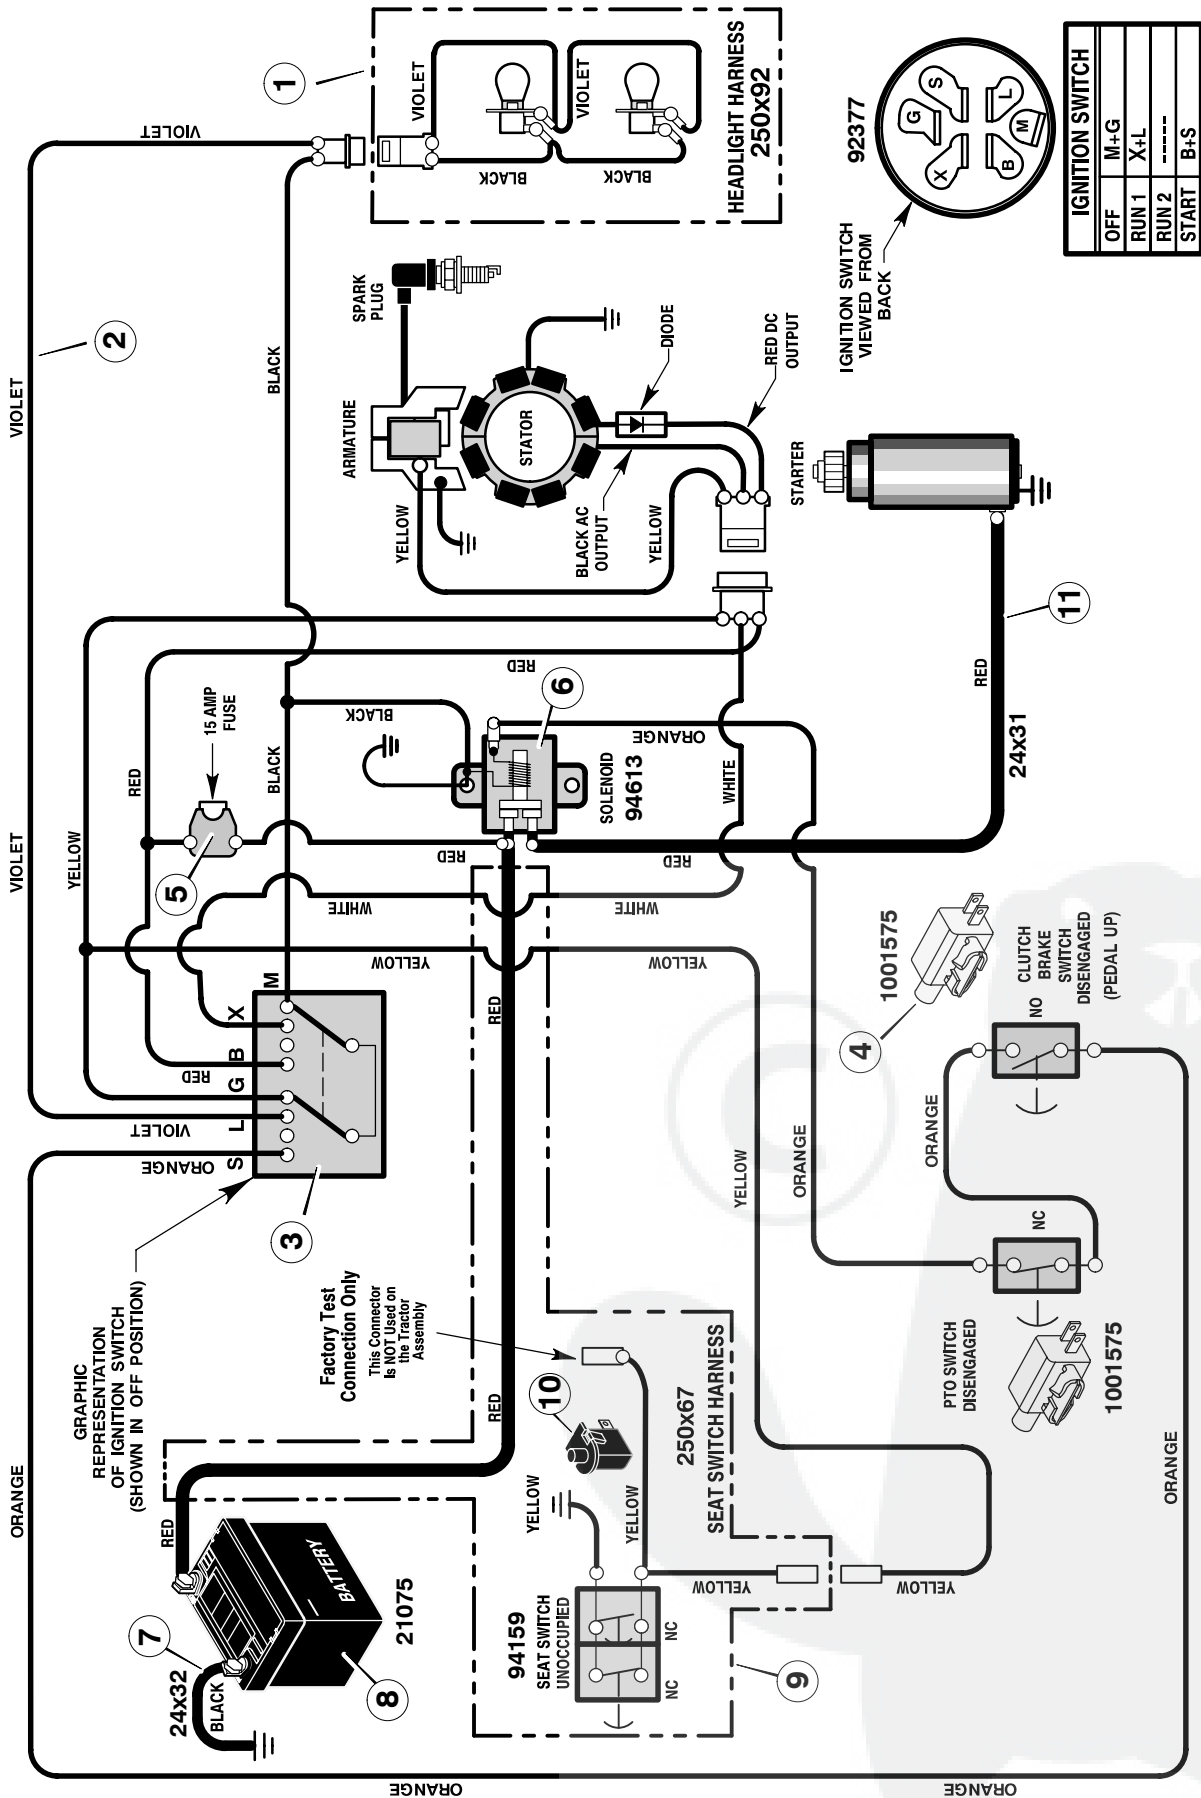

* Includes Key No. 17, 18, 30, 31, 32, 33, 45, 46, 47 and 51.

MODEL 405004x52A

REPAIR PARTS ENGINE MOUNT

MODEL 405004x52A

REPAIR PARTS ENGINE MOUNT

Key No.	Description	Part No.	Key No.	Description	Part No.
1	Fuel Cap **	092317	17	Bracket, Muffler	690538E701
2	Fuel Tank	690280	18	Screw	26x277
3	Hose Clamp **	095197	19	Bracket, Muffler Mount	690537E701
4	Fuel Line (Must cut to length) **	7601033	20	Screw	026x263
5	Hose Clamp **	095197	21	Guide, Belt	094384
6	Screw	26x201	22	Nut, Flange	015x79 Z
7	Plate, Engine	094006E701	23	Guide, Belt	094066
8	Throttle Control	092371	24	Guard, Heat Shield	1001620-701
9	Engine, Briggs & Stratton	— * —	25	Exhaust Tube, Single	1001747
10	Bolt, Engine Mount	0025x7	30	Shield, Heat	1001619-701
11	Stack Pulley Assembly	690439 Z	31	Muffler	094654
12	Lockwasher	019x35	32	Gasket	091309
13	Bolt, Hex	01x140	33	Screw	06x103
14	Washer	17x170	34	Washer	018x15
15	Screw	26x249	35	Bolt, Washer Hex Head	06x104
16	Screw	26x229	36	Guard, Exhaust Pipe	1001880

* For information on Replacement Parts for this engine contact the manufacturer.

** These parts are included with Key No. 2

IGNITION SWITCH	
OFF	M+G
RUN 1	X+L
RUN 2	-----
START	B+S

MAIN HARNESS: 250X113
REAR HARNESS: 250X67
LIGHT HARNESS: 250X92