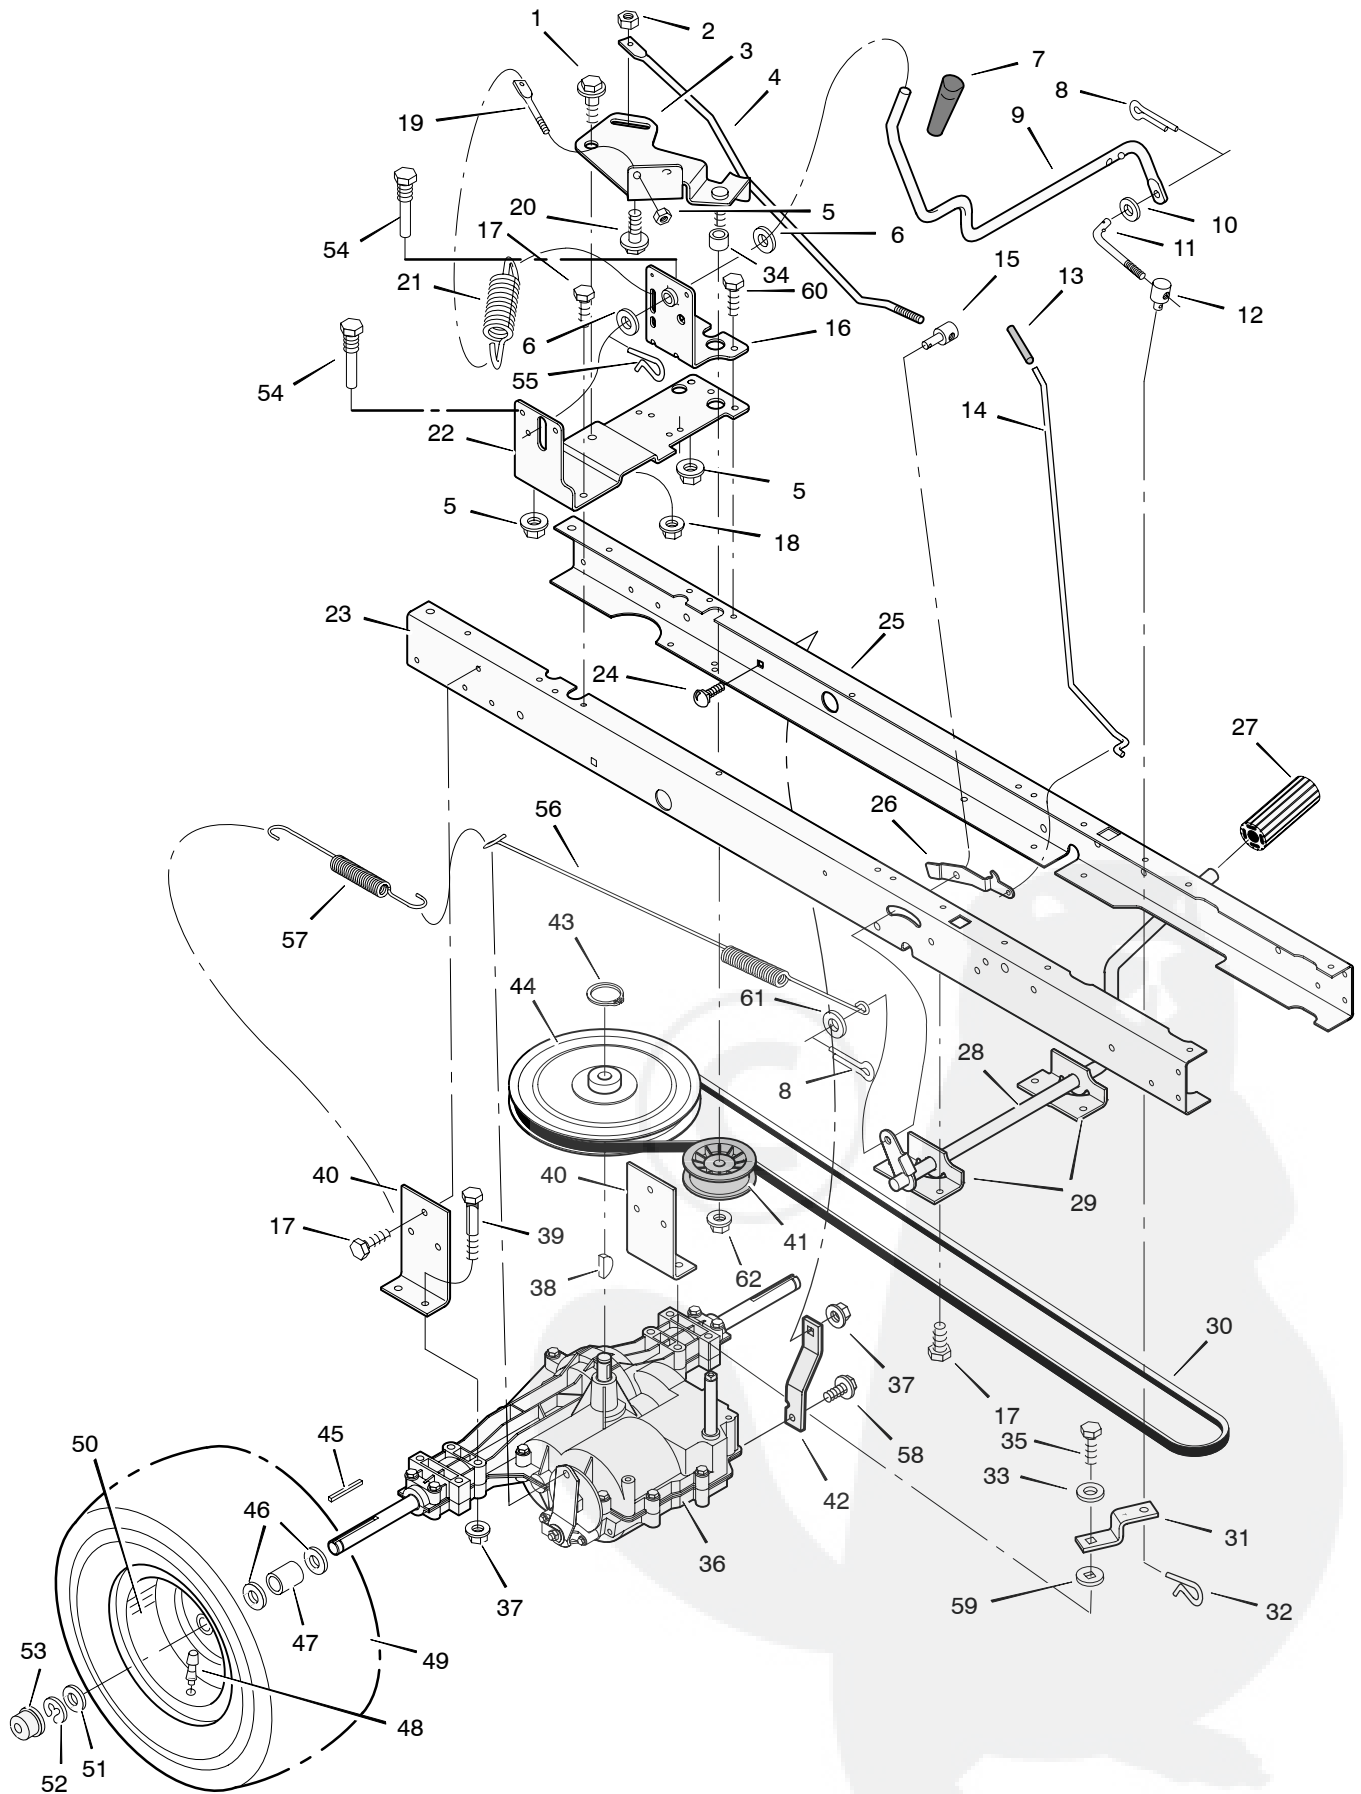

MODEL 405004x52A

REPAIR PARTS MOTION DRIVE

MODEL 405004x52A

REPAIR PARTS MOTION DRIVE

Key No.	Part No.	Description	Key No.	Part No.	Description
1	009x39	Bolt, Shoulder	33	017x38	Washer
2	015x89	Nut, Hex	34	690369	Spacer
3	690273E700	Arm, Idler	35	06x105	Bolt
4	094041 Z	Rod, Clutch	36	— ** —	Transaxle, Peerless
5	015x79	Nut	37	015x88	Nut
6	17x102	Washer	38	020697	Key, Woodruff
7	092697	Grip	39	01x155	Bolt
8	030x20	Pin, Cotter	40	094008E701	Bracket, Transaxle
9	094043 Z	Lever, Shift	41	690409	Pulley
10	017x47	Washer	42	094433	Bracket, Transaxle Support
11	094044 Z	Link, Shift	43	0011x7	Ring Retainer
12	021920	Nut, Adjuster	44	095094	Pulley, Drive
13	091079	Grip	45	021553	Key, Square
14	1001245 Z	Rod, Parking Brake	46	17x160	Washer
15	094815	Nut, Adjuster	47	690554 Z	Spacer, Transaxle
16	1001303 Z	Bracket, Shift Pivot	48	024373	Stem, Valve
17	26x249	Screw	49	091914	Tire *
18	015x84	Nut	—	407049	Tube
19	094042 Z	Mount, Stud Spring	50	092289-601	Wheel & Tire Assembly
20	009x54	Bolt, Shoulder	51	17x195	Washer
21	165x116	Spring, Extension	52	0011x3	E-Ring
22	1001302E701	Bracket, Right Shifter	53	094618	Hub Cap
23	1001928E701	Frame, Right	54	093349	Guide, Belt
24	002x53	Bolt, Carriage	55	0031x4	Pin, Hair
25	1001927E701	Frame, Left	56	165x115	Spring, Extension
26	094045 Z	Latch, Parking Brake	57	165x92	Spring, Extension
27	021544	Pedal	58	26x216	Screw
28	094038E717	Lever, Brake/Clutch	59	17x148	Washer
29	1001117E701	Bracket, Pedal	60	26x267	Screw
30	037x87	Belt, Motion Drive	61	17x169	Washer
31	094031 Z	Yoke, Shift	62	015x98	Nut
32	0031x6	Pin, Hair			

* When you order a tire, make sure to give the brand name of the tire so that the tread pattern on the tire will match.

** For Replacement Parts see the Transaxle manufacturer.