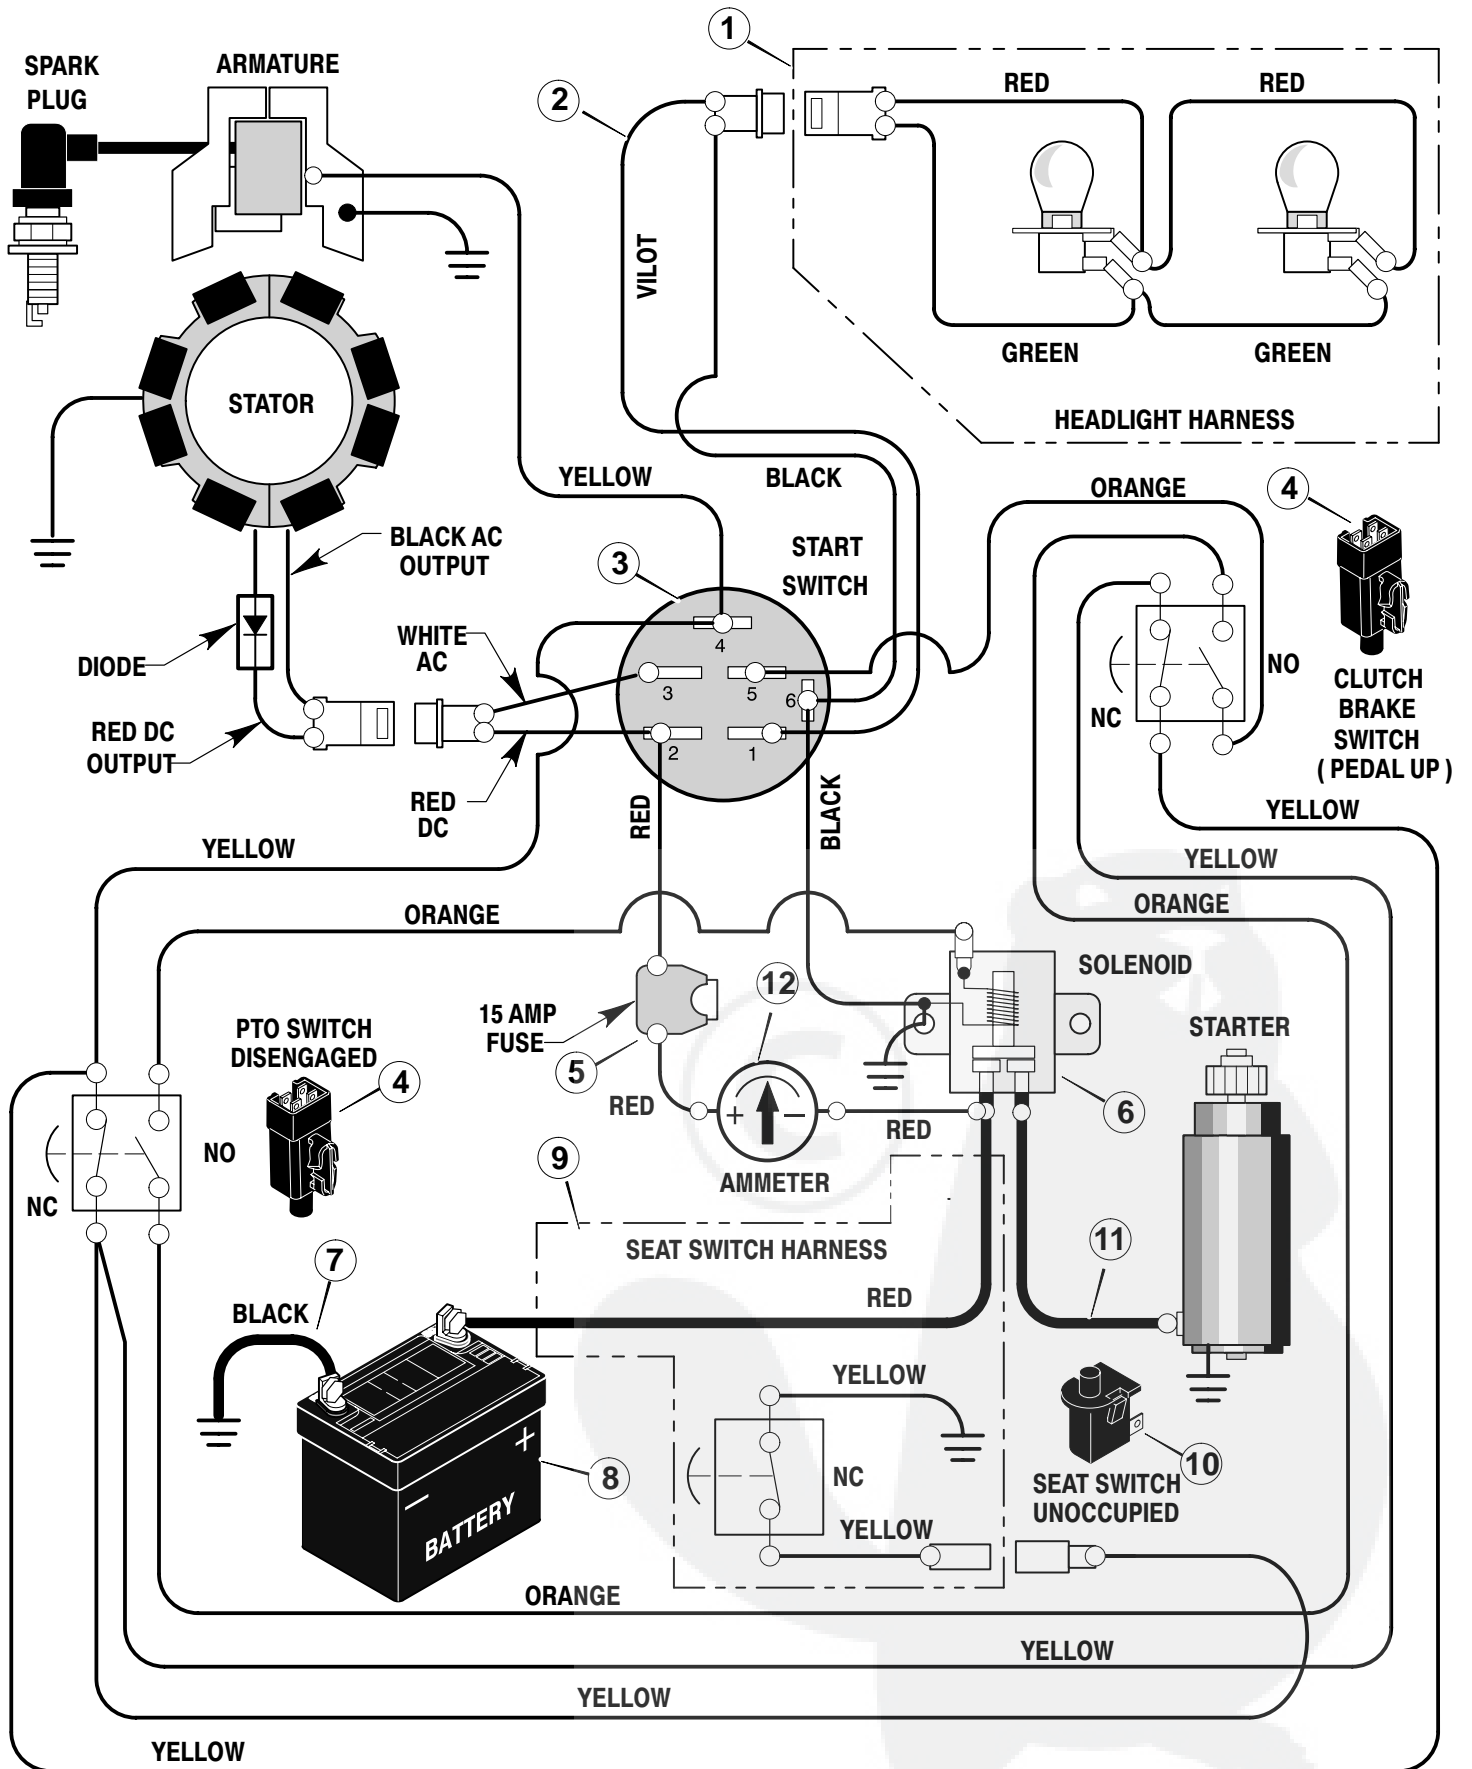

Key No.	Description	Part No.
1	Fuel Cap	92317
2	Fuel Tank	92342
3	Hose Clamp	95197
4	Fuel Line	23717
5	Hose Clamp	95197
6	Screw	26x201
7	Plate, Engine	94006E700
8	Throttle Control	92371
9	Engine*	—
10	Bolt, Engine Mount	25x7
11	Stack Pulley Assembly	690439 Z
12	Lockwasher	19x35
13	Bolt, Hex	1x140
14	Washer	18x32
15	Screw	26x249
16	Gasket	91309
17	Muffler	91271
18	Deflector, Muffler	94099 Z
19	Screw	26x208
20	Bolt, Hex	1x134
21	Guide, Belt	93349
22	Nut, Flange	15x79 Z
23	Guide, Belt	94066
24	Shield, Heat	92381
25	Lock, Screw	92378
26	Screw	26x263
27	Washer	18X32

* Parts are available from an engine Authorized Service Center. See "Engines, Gasoline" or "Gasoline Engines" in the yellow pages of the telephone directory.

MODEL 40507x14A

REPAIR PARTS ELECTRICAL SYSTEM