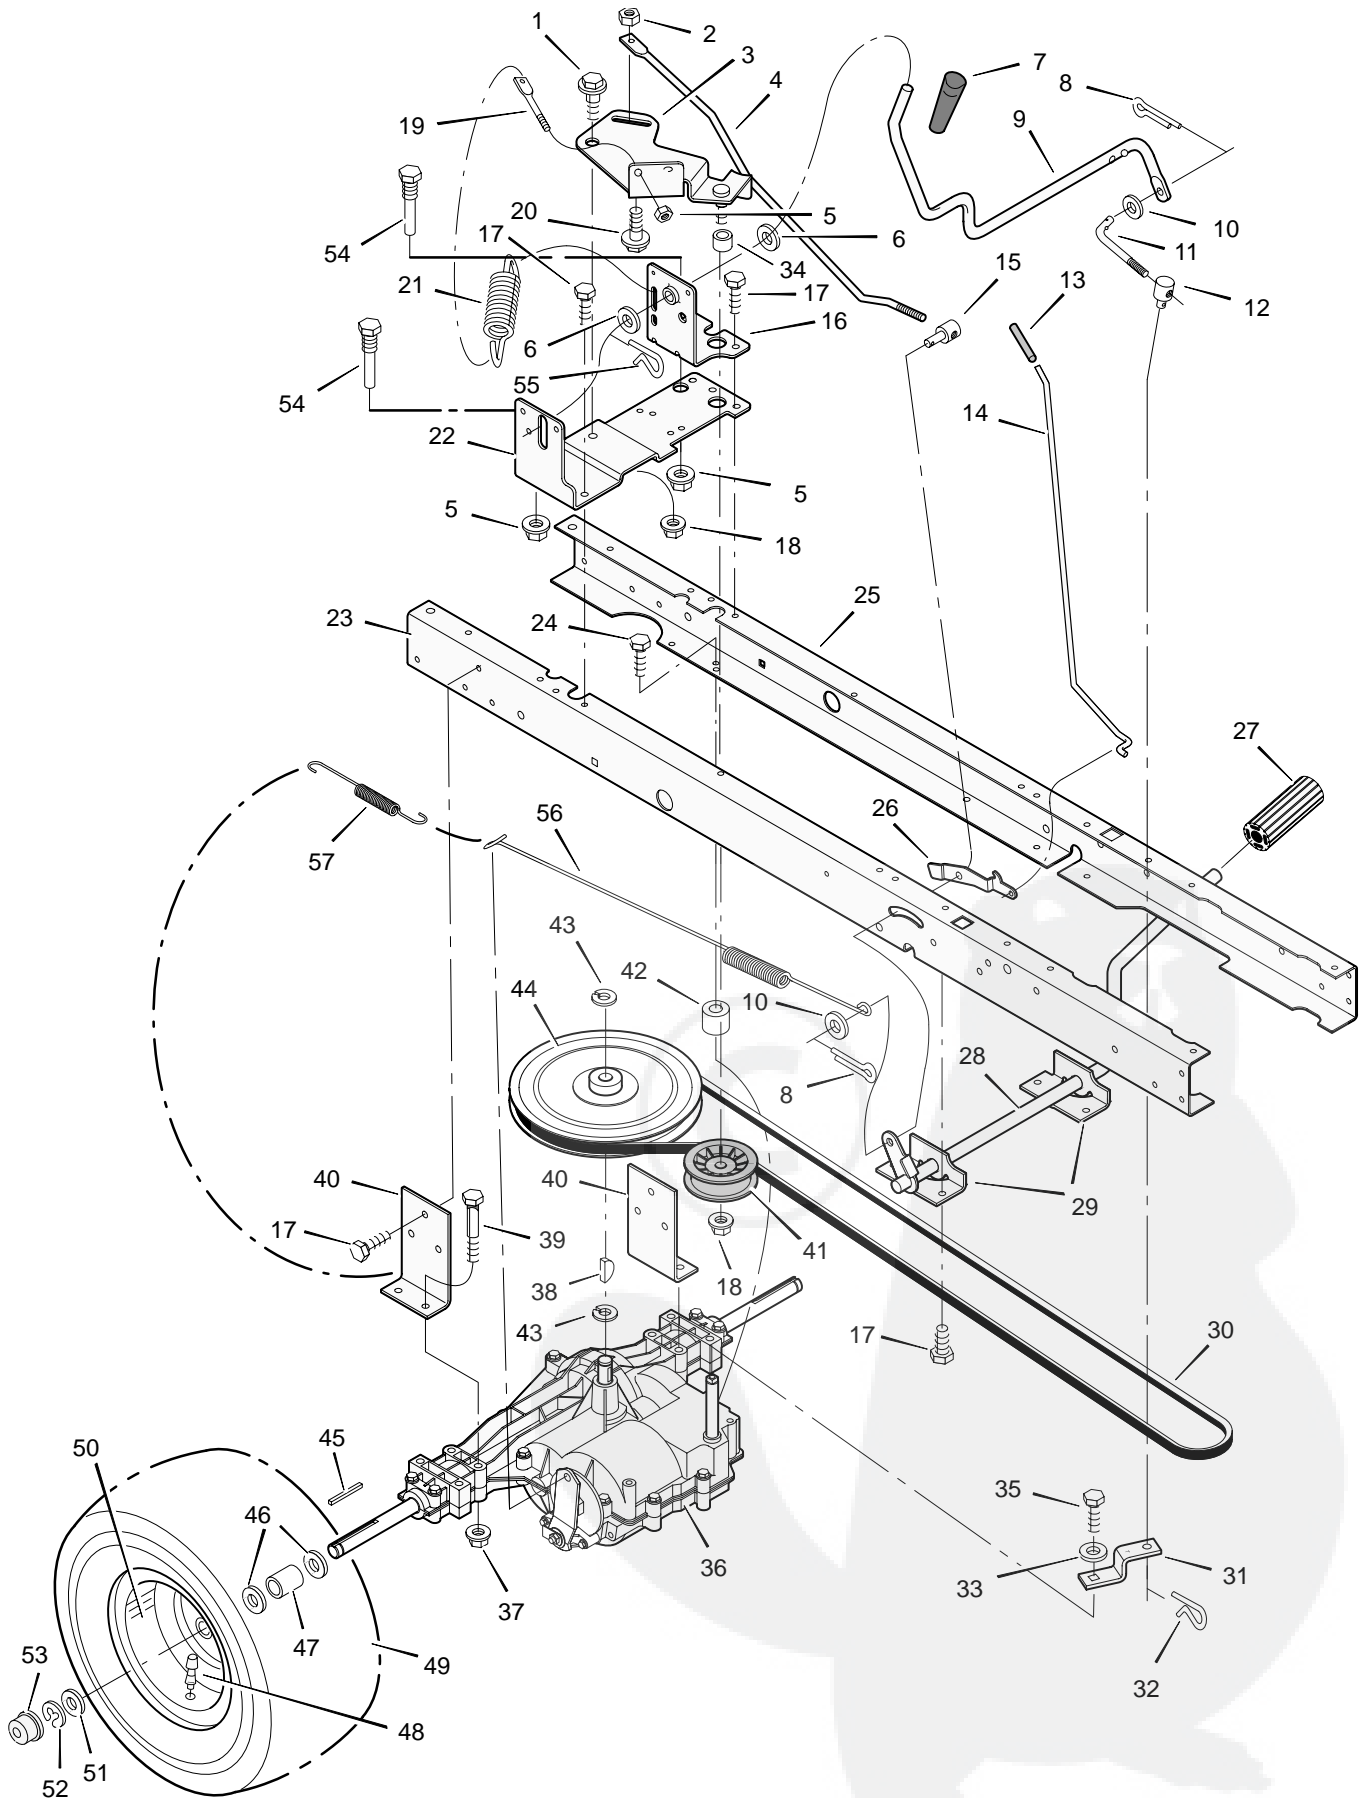

MODEL 40507x14A

REPAIR PARTS MOTION DRIVE

MODEL 40507x14A

REPAIR PARTS MOTION DRIVE

Key No.	Description	Part No.	Key No.	Description	Part No.
1	Bolt, Shoulder	9x39	30	Belt, Motion Drive	37x87
2	Nut, Hex	15x89	31	Yoke, Shift	94031Z
3	Arm, Idler	690173 Z	32	Pin, Hair	31x6
4	Rod, Clutch	94041 Z	33	Washer	17x148
5	Nut	15x79	34	Spacer	690369
6	Washer	17x102	35	Bolt	6x105
7	Grip	92697	36	Transaxle **	—
8	Pin, Cotter	30x20	37	Nut	15x88
9	Lever, Shift	94043 Z	38	Key, Woodruff	20697
10	Washer	17x47 Z	39	Bolt	1x155
11	Link, Shift	94044 Z	40	Bracket, Transaxle	94008E700
12	Nut, Adjuster	21920	41	Pulley	690409
13	Grip	91079	42	Spacer	94132
14	Rod, Parking Brake	95005 Z	43	E-Ring	11x7
15	Nut, Adjuster	94815	44	Pulley, Drive	95094
16	Bracket, Shift	94034E700	45	Key, Square	21553
17	Screw	26x249	46	Washer	17x160
18	Nut	15x84	47	Spacer, Transaxle	690554 Z
19	Mount, Stud Spring	94042 Z	48	Stem, Valve	24373
20	Bolt, Shoulder	9x54	49	Tire *	24375
21	Spring, Extension	165x116	—	Tube	407049
22	Bracket, Shifter	690166E700	50	Wheel & Tire Assembly	92294-601
23	Frame, Right	690206E700	51	Washer	17x195
24	Screw	25x12	52	E-Ring	11x3
25	Frame, Left	690207E700	53	Hub Cap	94618
26	Latch, Parking Brake	94045 Z	54	Guide, Belt	93349
27	Pedal	21544	55	Pin, Hair	31x4
28	Lever, Brake/Clutch	94038E700	56	Spring, Extension	165x115
29	Bracket, Pedal	94035E700	57	Spring, Extension	165x92

* When you order a tire, make sure to give the brand name of the tire so that the tread pattern on the tire will match.

** For information on Replacement Parts see the Central Parts Distributor in your area.