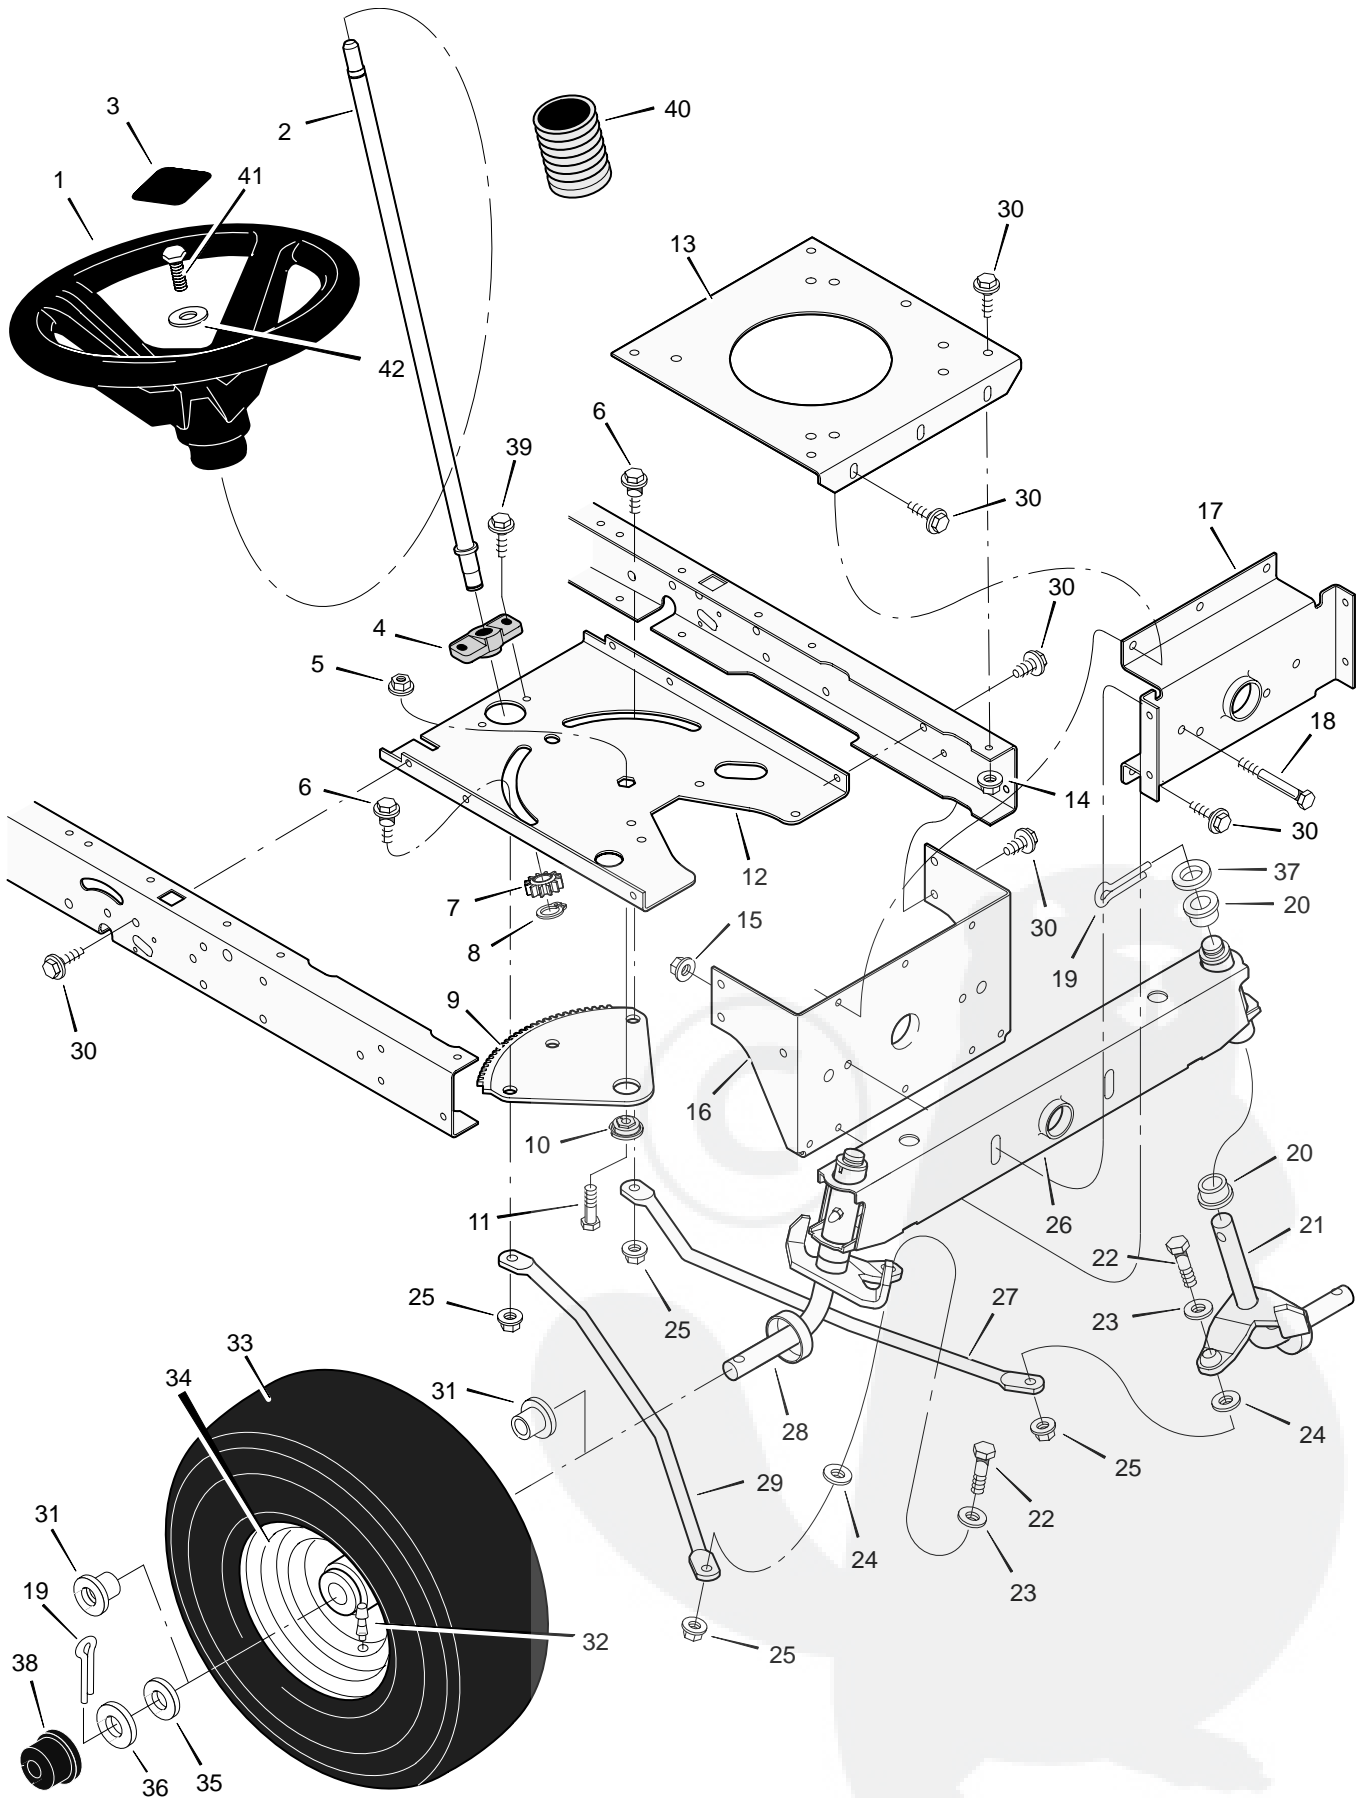

MODEL 40507x14A

REPAIR PARTS STEERING

MODEL 40507x14A

REPAIR PARTS STEERING

Key No.	Description	Part No.	Key No.	Description	Part No.
1	Wheel, Steering	95185	23	Washer	17x104
2	Post, Steering	690626	24	Washer	17x53 Z
3	Insert, Steering Wheel	711326	25	Nut, Flange	15x84
4	Bearing	94124	26	Axle Assembly	690210E700
5	Nut, Flange	15x111	27	Drag Link, Left	95329E700
6	Bolt, Shoulder	9x57	28	Spindle Assembly, Right	94575E700
7	Gear, Pinion	690183E700	29	Drag Link, Right	95328E700
8	Ring, Snap	11x25	30	Screw	26x249
9	Gear, Sector	94121E700	31	Bearing, Wheel	91334
10	Bearing	94123	32	Stem, Valve	24373
11	Bolt	1x84	33	Tire *	24380
12	Plate, Steering	690551E700	—	Tube	407924
13	Plate, Engine	94006E700	34	Wheel and Tire Assembly	94581-601
14	Nut, Flange	15x88	35	Washer	17x195
15	Nut, Flange	15x118	36	Washer	17x192
16	Bracket, Hanger	94013E700	37	Washer	17x113
17	Axle, Hanger	94007E700	38	Hub Cap	94618
18	Bolt	1x146	39	Screw	26x267
19	Pin, Cotter	30x49	40	Bellows	54789
20	Bearing	690150	41	Bolt	25x3
21	Spindle Assembly, Left	94576E700	42	Washer	17x146
22	Bolt	1x111			

* When you order a tire, make sure to give the brand name of the tire so that the tread pattern on the tire will match.