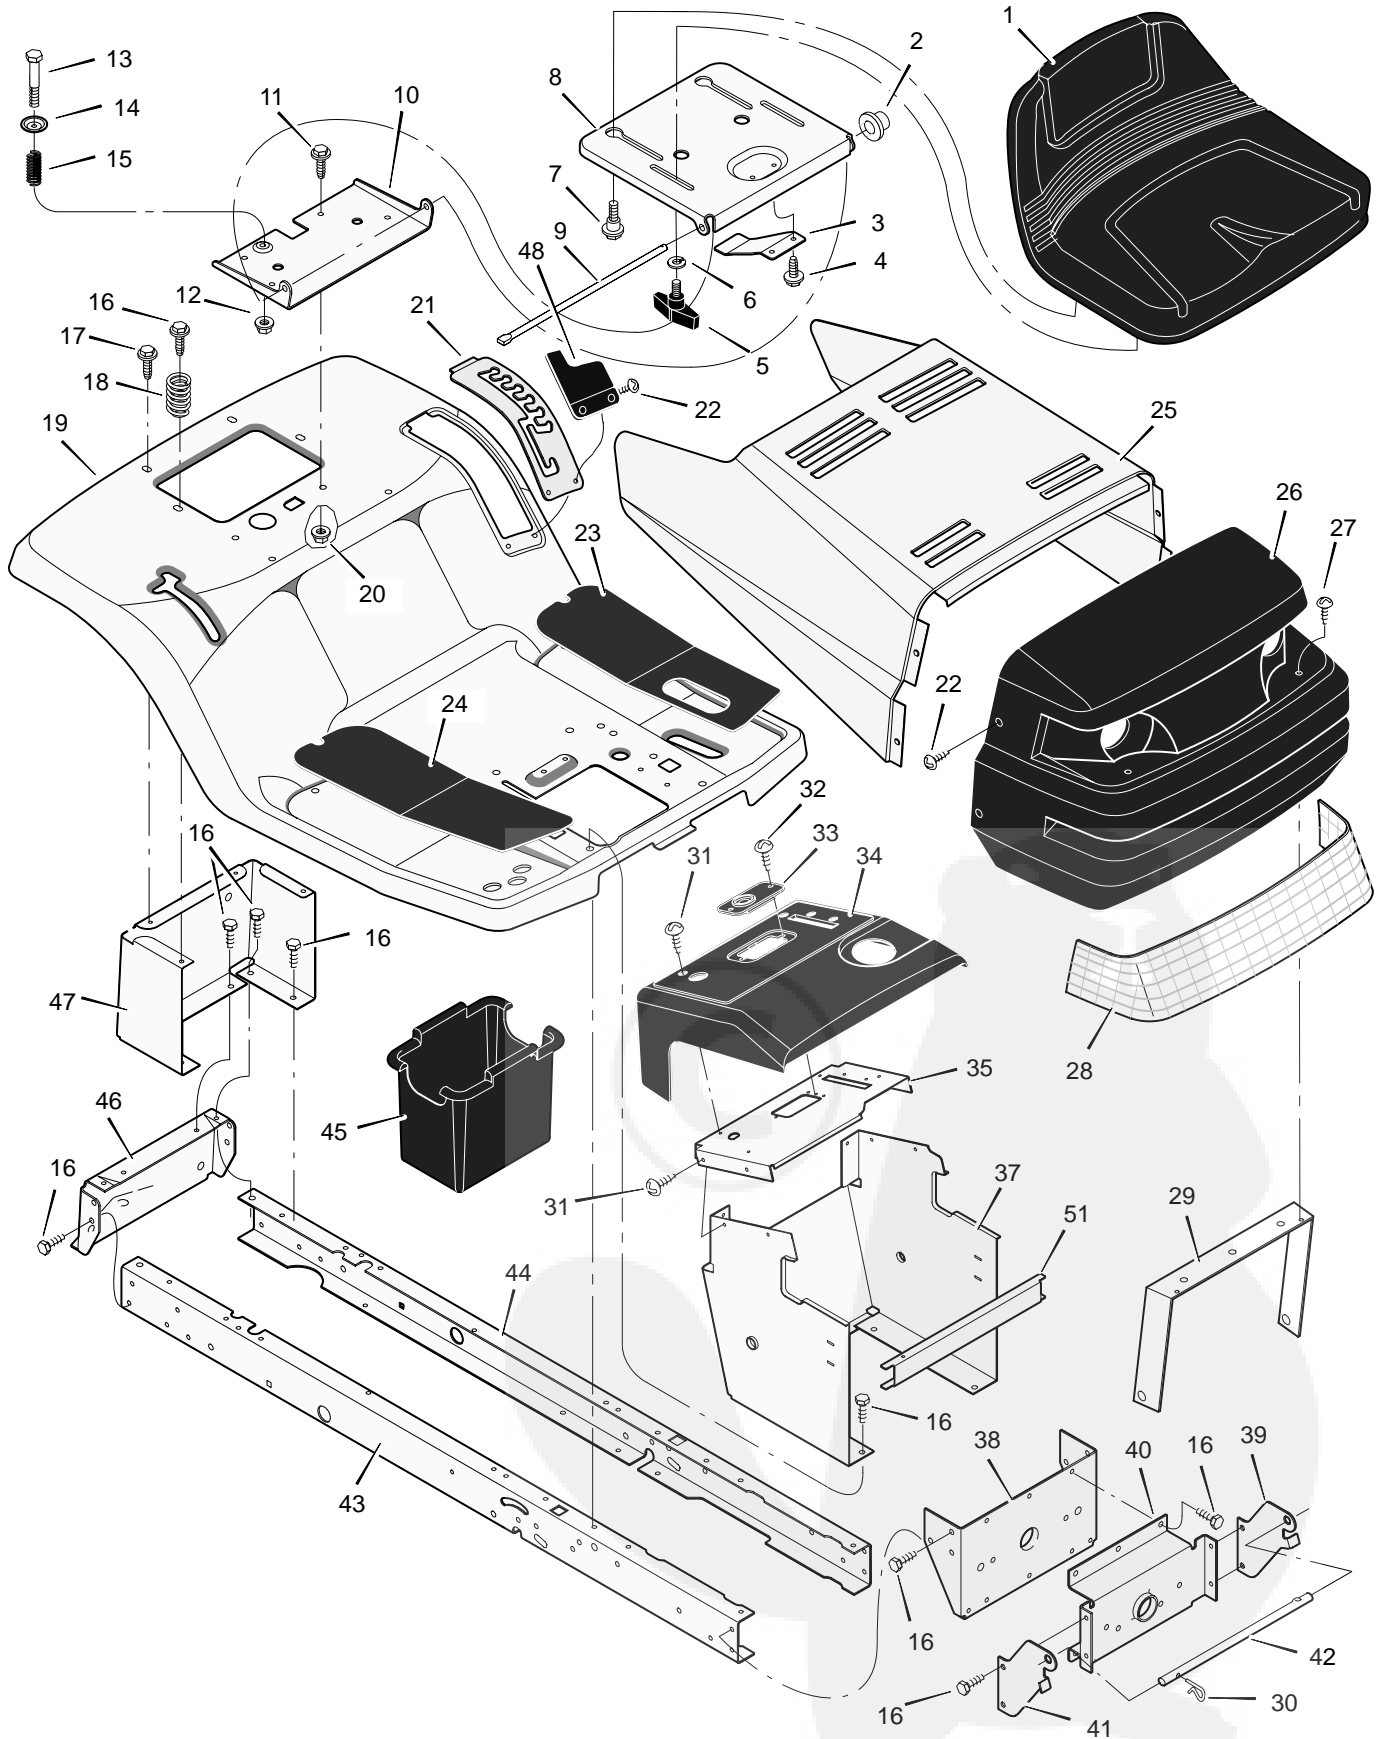

MODEL 40507x14A

REPAIR PARTS CHASSIS & HOOD

MODEL 40507x14A

REPAIR PARTS CHASSIS & HOOD

Key No.	Description	Part No.	Key No.	Description	Part No.
1	Seat	95249	26	Grille Assembly (Includes Lens)	92350E700
2	Cap, Push On	28x23	27	Screw	26x239
3	Spring	94057	28	Lens	92334
4	Screw	26x229	29	Brace, Grille	92448
5	Bolt, Wing	94160	30	Pin, Hair	31x4
6	Washer	17x47	31	Screw	26x270
7	Bolt, Shoulder	9x56	32	Screw	26x239
8	Support, Seat	94154E700	33	Bearing, Steering	94214
9	Rod, Pivot	94156 Z	34	Dash	94218E700
10	Bracket, Pivot	94153E700	35	Plate, Dash	94211E700
11	Bolt	1x45	36	Panel, Access	93007E700
12	Nut	15x89	37	Support, Dash	95323E700
13	Bolt, Shoulder	9x55	38	Bracket, Rear Hanger	94013E700
14	Washer	94155 Z	39	Support, Left Grille	690544E700
15	Spring	164x31	40	Axle, Hanger	94007E700
16	Screw	26x249	41	Support, Right Grille	690543E700
17	Screw	26x263	42	Rod, Pivot	92332 Z
18	Spring	164x30	43	Frame, Right	690206E700
19	Deck, Seat	95249E700	44	Frame, Left	690207E700
20	Nut	15x88	45	Container, Battery	690424
21	Plate, Index	94151E700	46	Plate, Hitch	1001002E700
22	Screw	9x47	47	Panel, Rear	690434E700
23	Mat, Left	94999	48	Cover, Level Adjustment	94610
24	Mat, Right	94998	51	Channel	94215E700
25	Hood	92333E700	—	Instruction Book & Parts List	F-000802L