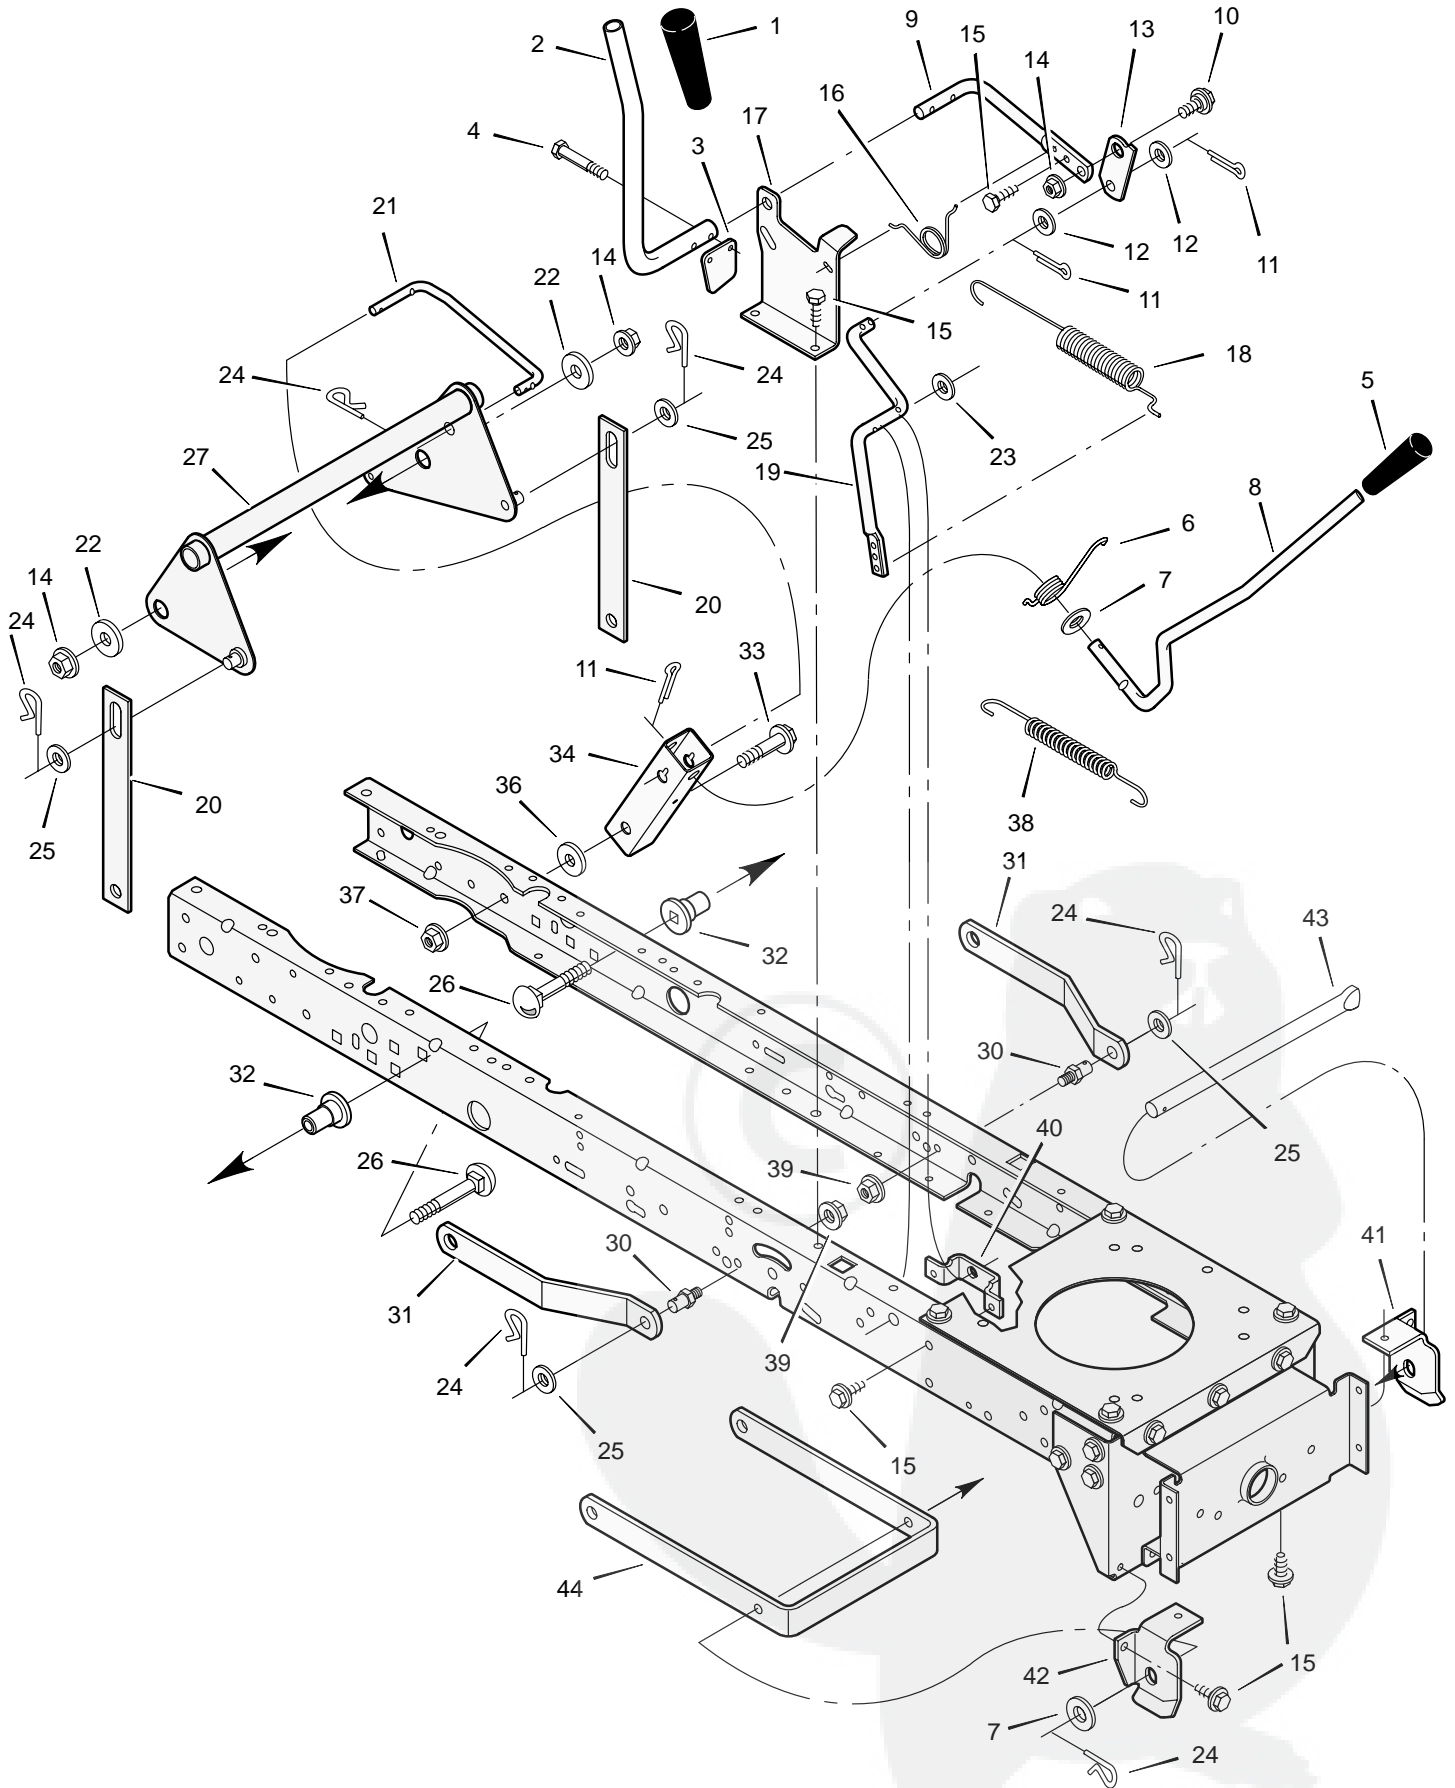

MODEL 40507x14A

REPAIR PARTS MOWER HOUSING SUSPENSION

MODEL 40507x14A

REPAIR PARTS MOWER HOUSING SUSPENSION

Key No.	Description	Part No.	Key No.	Description	Part No.
1	Grip	92698	22	Washer	17x168
2	Handle, PTO	94346 Z	23	Washer	17x57
3	Pad, Switch	94022 Z	24	Pin, Hair	31x4
4	Bolt	25x3	25	Washer	17x91
5	Grip	92697	26	Bolt, Carriage	2x85
6	Spring	166x40	27	Lever Assembly, Lift	690363E700
7	Washer	17x103	30	Pin	94067
8	Handle, Lift	690533	31	Bracket, Rear Suspension	94055E700
9	Lever, PTO	94017 Z	32	Spacer, Lifter	690151
10	Bolt, Shoulder	9x39	33	Bolt, Shoulder	9x53
11	Pin, Cotter	30x20	34	Bracket, Pivot	94015E700
12	Washer	17x102	36	Washer	17x191
13	Link, PTO	94004 Z	37	Nut, Flange	15x84
14	Nut, Flange	15x84	38	Spring	165x131
15	Screw	26x249	39	Nut, Flange	15x68
16	Spring	166x39	40	Bracket, PTO	94005E700
17	Bracket, PTO	94018E700	41	Hanger, Left Deck	94027E700
18	Spring	165x118	42	Hanger, Right Deck	94026E700
19	Crank, PTO	690394E700	43	Rod, Hanger	94158Z
20	Link, Lift	690212E700	44	Bracket, Suspension	94058E700
21	Link, Lift Handle	690122E700