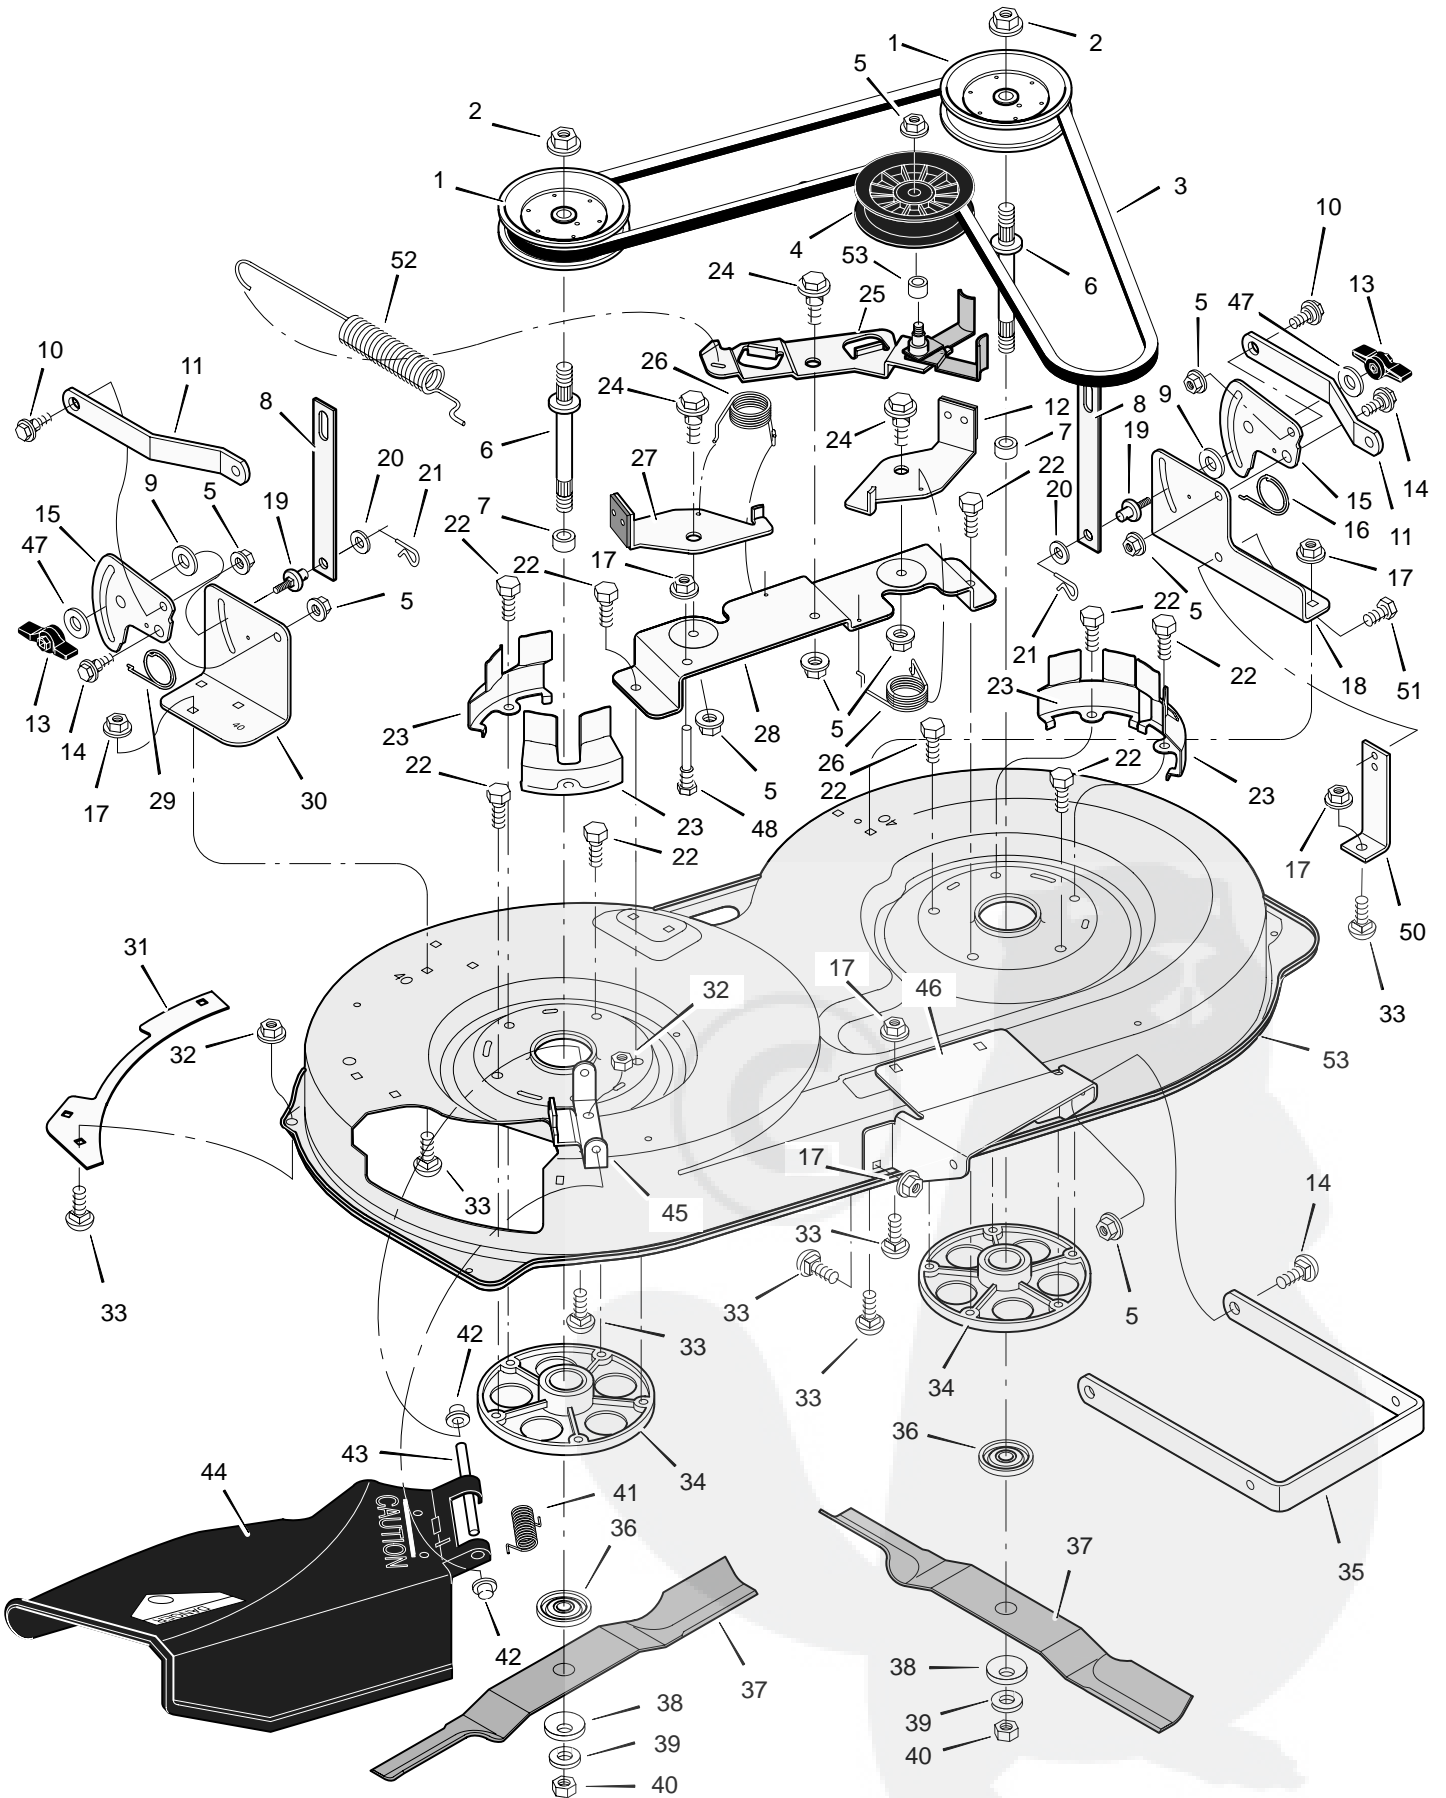

MODEL 40507x14A

REPAIR PARTS MOWER HOUSING

MODEL 40507x14A

REPAIR PARTS MOWER HOUSING

Key No.	Description	Part No.	Key No.	Description	Part No.
1	Pulley, Jackshaft	92851	28	Bracket Assembly, Brake	94145E700
2	Nut, Hex	15x121	29	Spring	166x42
3	Belt, Mower Drive	37x62	30	Bracket, Suspension	94142E700
4	Pulley, Idler	690387	31	Plate	91770E700
5	Nut, Flange	15x84	32	Nut, Flange	15x88
6	Jackshaft	94129	33	Bolt, Carriage	2x53
7	Spacer	94130	34	Mandrell	92574
8	Link, Lift	690212E700	35	Bracket, Suspension	94058E700
9	Pad, Friction	94137	36	Adapter, Blade	92466
10	Bolt, Shoulder	9x52	37	Blade	95103E701
11	Bracket, Suspension	94055E700	38	Washer	17x166
12	Pad Assembly, Left Brake	94049E700	39	Washer	17x165
13	Knob	94068	40	Nut	15x100
14	Bolt, Shoulder	9x51	41	Spring	166x4
15	Plate, Suspension	94128E700	42	Cap, Push On	28x23
16	Spring	166x43	43	Rod, Pivot	94957 Z
17	Nut, Flange	15x79	44	Deflector Assembly	94707
18	Bracket, Left Suspension	94143E700	45	Bracket, Deflector	94956E700
19	Pin, Hanger	95194	46	Bracket, Front Hanger	94144E700
20	Washer	17x103	47	Washer	17x45 Z
21	Pin, Cotter	31x4	48	Guide, Belt	94781
22	Bolt	25x7	50	Bracket, Support	94681E700
23	Cover, Pulley	94051E700	51	Screw	26x249
24	Bolt, Shoulder	9x39	52	Spring, Extension	165x119
25	Arm, Idler	690408E700	53	Spacer	690369
26	Spring	166x41	54	Housing, Blade *	94141E700
27	Pad Assembly, Right Brake	94047E700	1-54	Complete Mower Housing Assembly	776103

* Includes Key No. 17, 18, 30, 31, 32, 33, 45, 46, 47 and 51.