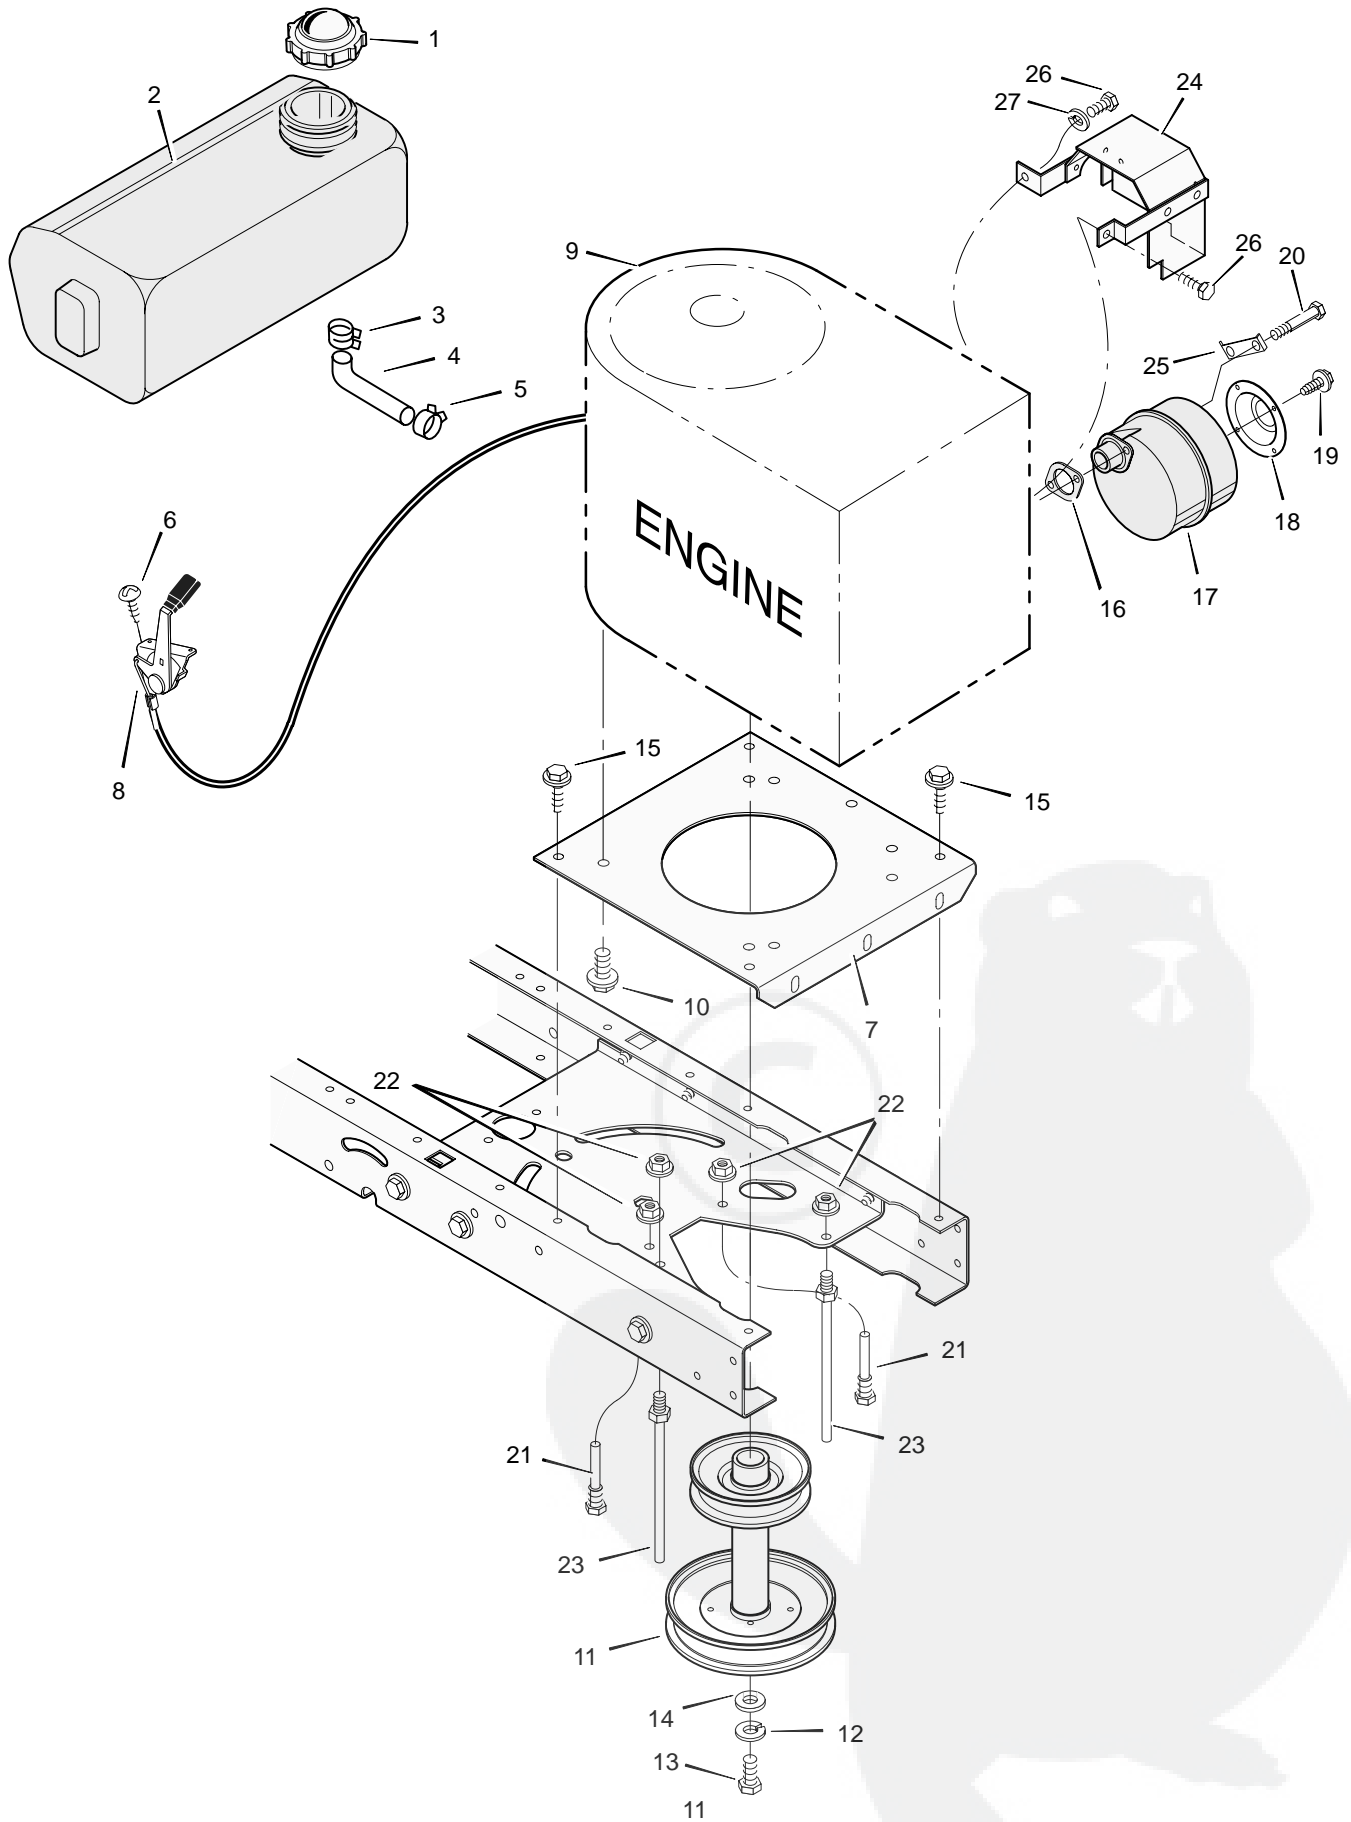

MODEL 40507x14A

REPAIR PARTS MOWER HOUSING

Key No.	Description	Part No.	Key No.	Description	Part No.
1	Pulley, Jackshaft	92851	28	Bracket Assembly, Brake	94145E700
2	Nut, Hex	15x121	29	Spring	166x42
3	Belt, Mower Drive	37x62	30	Bracket, Suspension	94142E700
4	Pulley, Idler	690387	31	Plate	91770E700
5	Nut, Flange	15x84	32	Nut, Flange	15x88
6	Jackshaft	94129	33	Bolt, Carriage	2x53
7	Spacer	94130	34	Mandrell	92574
8	Link, Lift	690212E700	35	Bracket, Suspension	94058E700
9	Pad, Friction	94137	36	Adapter, Blade	92466
10	Bolt, Shoulder	9x52	37	Blade	95103E701
11	Bracket, Suspension	94055E700	38	Washer	17x166
12	Pad Assembly, Left Brake	94049E700	39	Washer	17x165
13	Knob	94068	40	Nut	15x100
14	Bolt, Shoulder	9x51	41	Spring	166x4
15	Plate, Suspension	94128E700	42	Cap, Push On	28x23
16	Spring	166x43	43	Rod, Pivot	94957 Z
17	Nut, Flange	15x79	44	Deflector Assembly	94707
18	Bracket, Left Suspension	94143E700	45	Bracket, Deflector	94956E700
19	Pin, Hanger	95194	46	Bracket, Front Hanger	94144E700
20	Washer	17x103	47	Washer	17x45 Z
21	Pin, Cotter	31x4	48	Guide, Belt	94781
22	Bolt	25x7	50	Bracket, Support	94681E700
23	Cover, Pulley	94051E700	51	Screw	26x249
24	Bolt, Shoulder	9x39	52	Spring, Extension	165x119
25	Arm, Idler	690408E700	53	Spacer	690369
26	Spring	166x41	54	Housing, Blade *	94141E700
27	Pad Assembly, Right Brake	94047E700	1-54	Complete Mower Housing Assembly	776103

* Includes Key No. 17, 18, 30, 31, 32, 33, 45, 46, 47 and 51.

MODEL 40507x14A

REPAIR PARTS ENGINE MOUNT