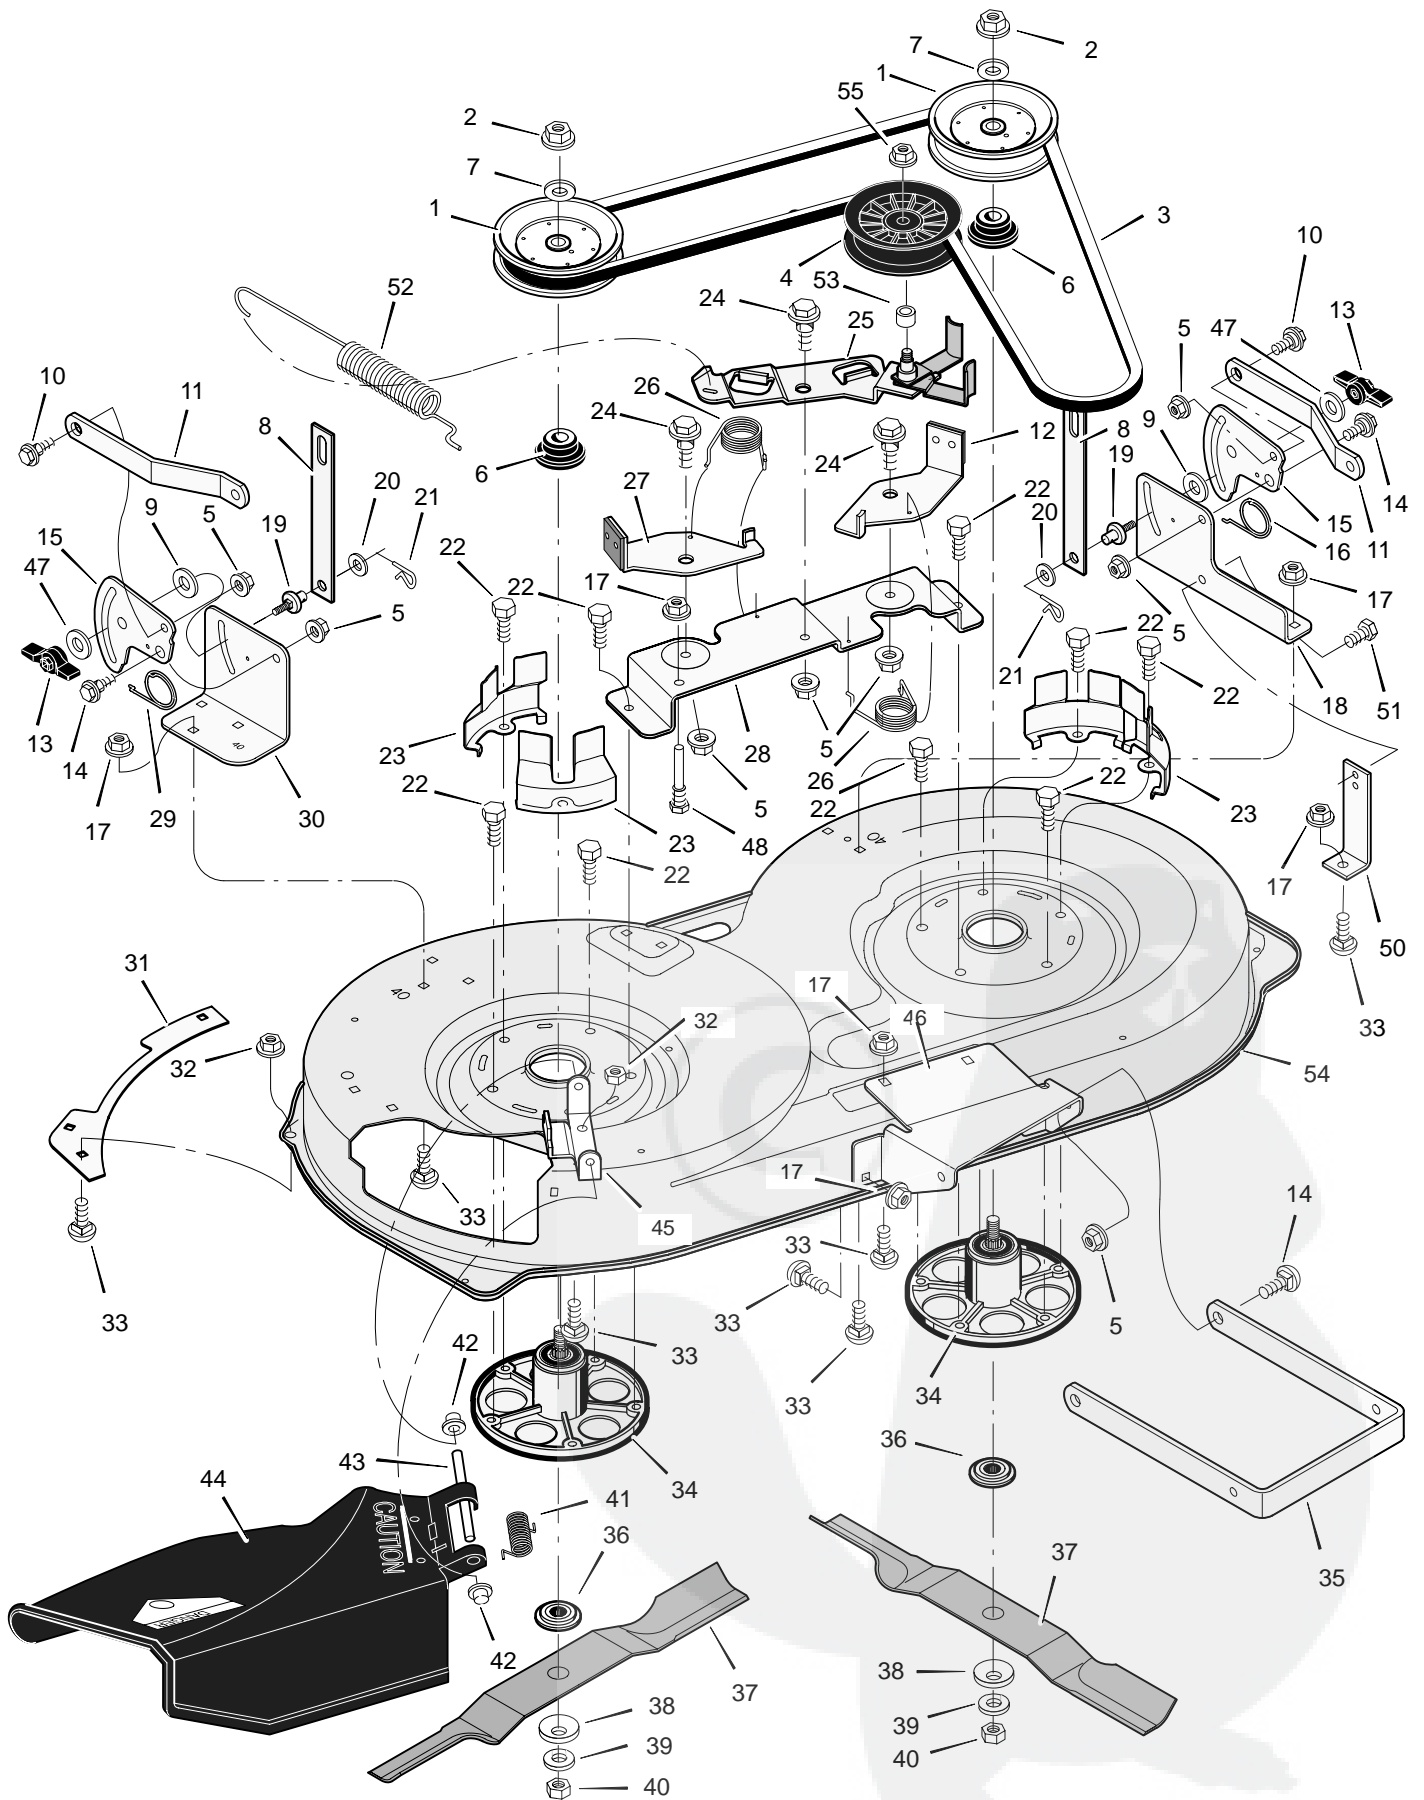

MODEL 405600x50A

REPAIR PARTS MOWER HOUSING

MODEL 405600x50A

REPAIR PARTS MOWER HOUSING

Key No.	Description	Part No.	Key No.	Description	Part No.
1	Pulley, Jackshaft	092851	29	Spring	166x42
2	Nut, Hex	15x121	30	Bracket, Suspension	094142E700
3	Belt, Mower Drive	037x62	31	Plate	091770E700
4	Pulley, Idler	690387	32	Nut, Flange	015x88
5	Nut, Flange	015x84	33	Bolt, Carriage	02x53
6	Spacer, Pulley	1001197	34	Mandrell	1001200
8	Link, Lift	690212E700	35	Bracket, Suspension	690539E700
9	Pad, Friction	094137	36	Adapter, Blade	690411
10	Bolt, Shoulder	009x52	37	Blade	1001428E701
11	Bracket, Suspension	094055E700	38	Washer	17x166
12	Pad Assembly, Left Brake	094049E700	39	Washer	17x165
13	Knob	094068	40	Nut	15x100
14	Bolt, Shoulder	009x51	41	Spring	166x4
15	Plate, Suspension	094128E700	42	Cap, Push On	028x23
16	Spring	166x43	43	Rod, Pivot	094957 Z
17	Nut, Flange	015x79	44	Deflector Assembly	094707
18	Bracket, Suspension	094143E700	45	Bracket, Deflector	094956E700
19	Pin, Hanger	095194	46	Bracket, Front Hanger	094144E700
20	Washer	017x91	47	Washer	017x45 Z
21	Pin, Cotter	0031x4	48	Guide, Belt	94781
22	Bolt	0025x7	50	Bracket, Support	094681E700
23	Cover, Pulley	094051E700	51	Screw	26x249
24	Bolt, Shoulder	009x39	52	Spring, Extension	165x119
25	Arm, Idler	690408E700	54	Housing, Blade *	094141E700
26	Spring	0166x41	55	Nut, Flange	015x98
27	Pad Assembly, Right Brake	094047E700	1-55	Complete Mower Housing Assembly	776001
28	Bracket Assembly, Brake	094145E700			

* Includes Key No. 17, 18, 30, 31, 32, 33, 45, 46, 47 and 51.