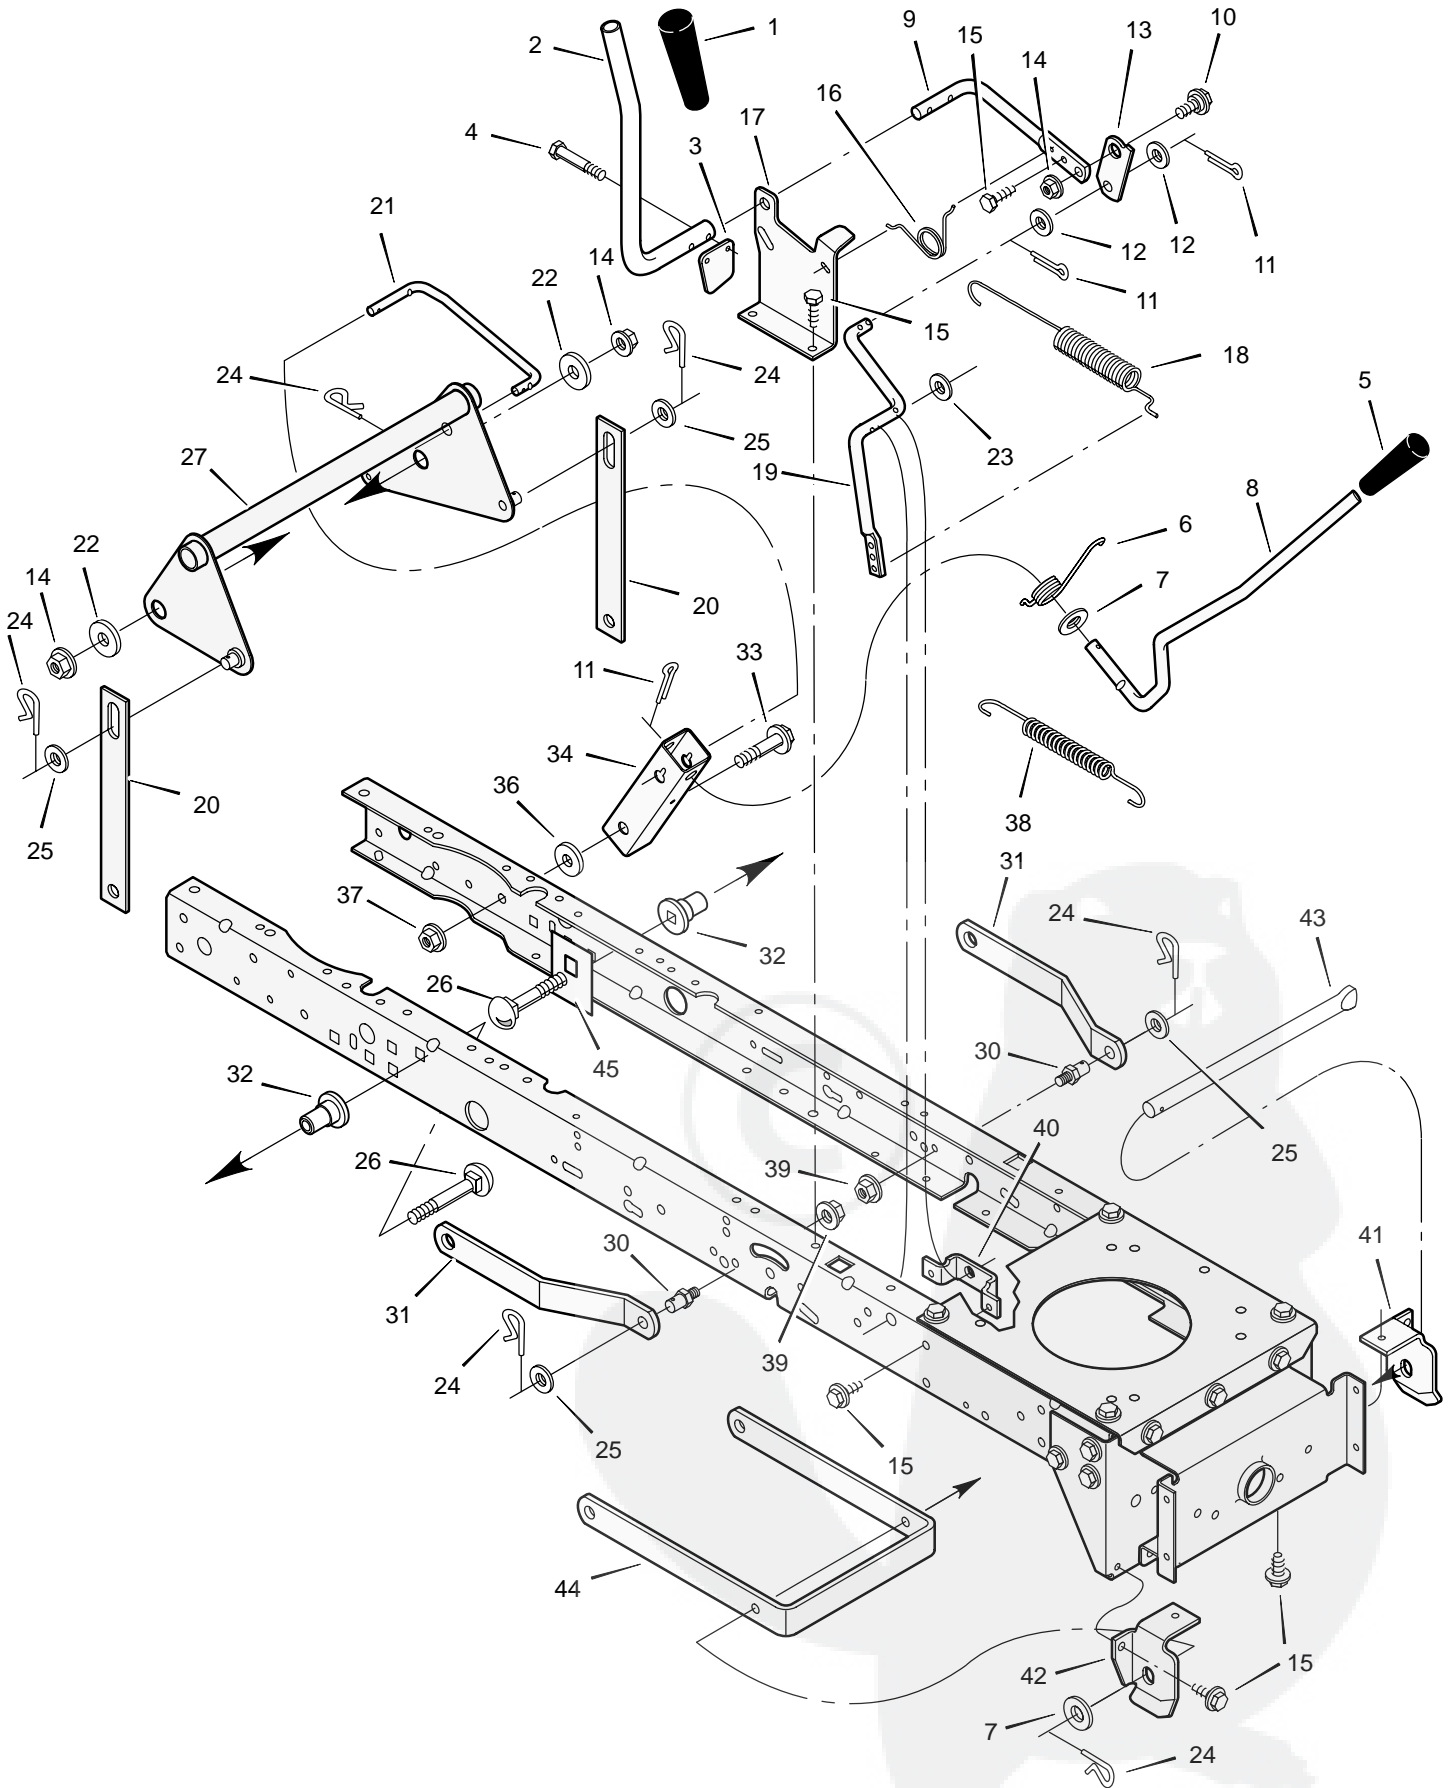

MODEL 405600x50A

REPAIR PARTS MOWER HOUSING SUSPENSION

MODEL 405600x50A

REPAIR PARTS MOWER HOUSING SUSPENSION

Key No.	Description	Part No.	Key No.	Description	Part No.
1	Grip	092698	23	Washer	017x57
2	Handle, PTO	094346 Z	24	Pin, Hair	0031x4
3	Pad, Switch	094022 Z	25	Washer	017x91
4	Bolt	0025x3	26	Bolt, Carriage	002x85
5	Grip	092697	27	Lever Assembly, Lift	1001111E700
6	Spring	166x40	30	Pin	094067
7	Washer	17x103	31	Bracket, Rear Suspension	094055E700
8	Handle, Lift	690533	32	Spacer, Lifter	690151
9	Lever, PTO	094017 Z	33	Bolt, Shoulder	009x53
10	Bolt, Shoulder	009x39	34	Bracket, Pivot	094015E700
11	Pin, Cotter	030x20	36	Washer	17x191
13	Link, PTO	094004 Z	37	Nut, Flange	015x84
14	Nut, Flange	015x84	38	Spring	165x131
15	Screw	26x249	39	Nut, Flange	015x68
16	Spring	166x39	40	Bracket, PTO	094005E700
17	Bracket, PTO	094018E700	41	Hanger, Left Deck	094027E700
18	Spring	165x119	42	Hanger, Right Deck	094026E700
19	Crank, PTO	690394E700	43	Rod, Hanger	094158 Z
20	Link, Lift	690212E700	44	Bracket, Suspension	690539E700
21	Link, Lift Handle	690122E700	45	Plate, Stiffening	1001098E700
22	Washer	17x168