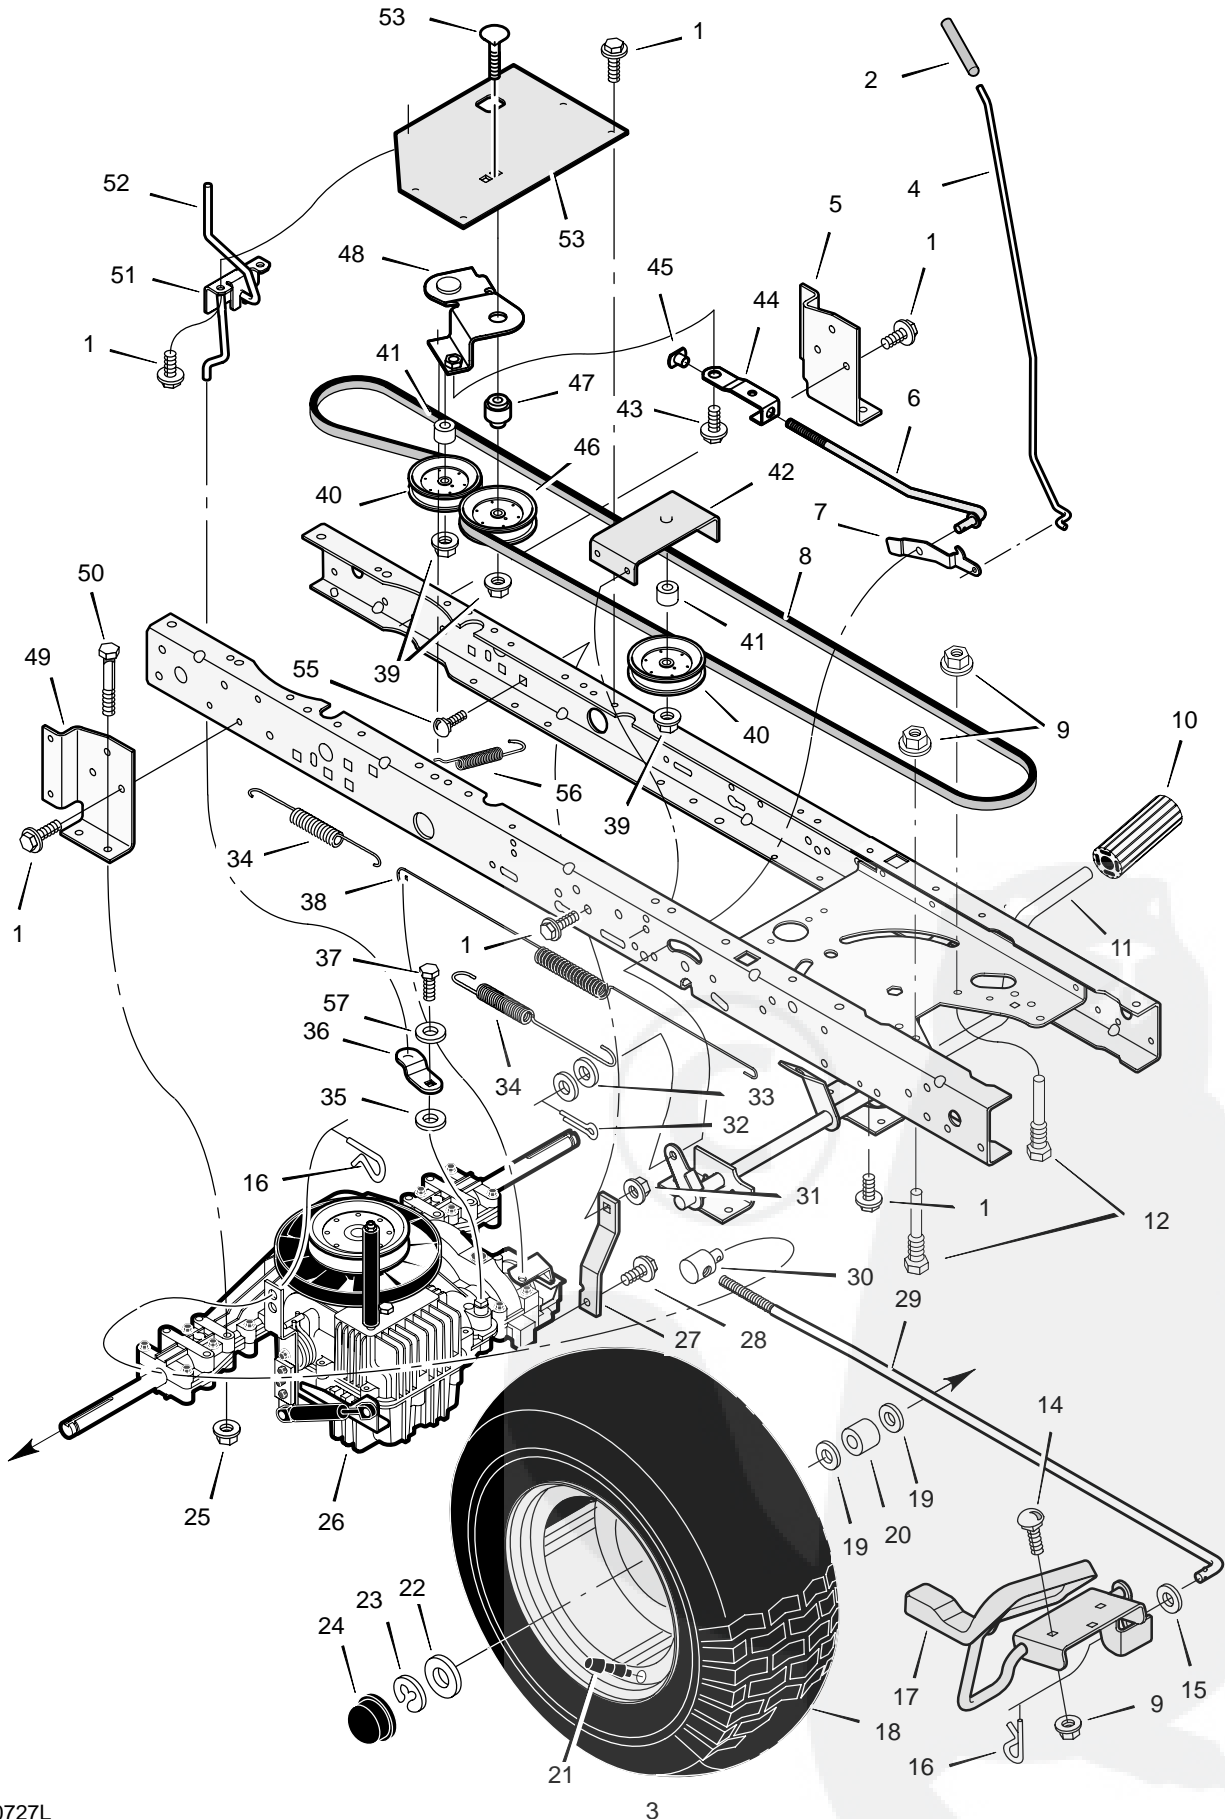

MODEL 405600x50A

REPAIR PARTS DRIVE ASSEMBLY

MODEL 405600x50A

REPAIR PARTS DRIVE ASSEMBLY

Key No.	Description	Part No.	Key No.	Description	Part No.
1	Screw	26x249	30	Nut, Adjusting	092132
2	Grip, Parking Brake	091079	31	Nut, Centerlock	015x84
4	Rod, Parking Brake	1001271 Z	32	Pin, Cotter	030x20
5	Bracket, Left Transaxle	094008E700	33	Washer	017x48
6	Rod, Clutch	1001013 Z	34	Spring, Extension	165x92
7	Latch, Parking Brake	094045 Z	35	Washer	17x148
8	V-Belt, Drive	37x106	36	Arm, Disconnect	1001086 Z
9	Nut, Flange	015x79	37	Capscrew	06x105
10	Pedal, Brake/Clutch	021544	38	Spring, Brake	165x150
11	Assembly, Brake Pedal	1001011E700	39	Locknut, Flange	015x98
12	Screw, Guide	094384	40	Pulley, Idler	690409
14	Bolt, Carriage	002x53	41	Spacer	690369
15	Washer	017x57	42	Bracket, Idler Assembly	1001097
16	Pin, Hair	0031x4	43	Bolt, Shoulder	009x49
17	Pedal Assembly, Hydro	095121E700	44	Link, Clutch	1001007 Z
18	Wheel & Tire Ass'y, Rear	092294-601	45	Nut, Tee	1001014
--	Tire ONLY *	024375	46	Pulley, Idler	690410
--	Tube ONLY	407049	47	Bushing, Pivot	1001012
19	Washer	17x160	48	Arm Assembly, Idler	1001018 Z
20	Spacer	690554 Z	49	Bracket, Right Transaxle	094008E700
21	Stem, Valve	024373	50	Bolt, Hex	01x155
22	Washer	17x195	51	Bracket, Disconnect	1001214 Z
23	E-Ring	0011x3	52	Rod, Disconnect	1001215 Z
24	Cap, Hub	094618	53	Bracket, Idler Pivot	1001108
25	Nut, Centerlock	015x88	54	Bolt, Carriage	002x92
26	Transaxle	**	55	Bolt, Carriage	002x78
27	Strap, Torque	1001085	56	Spring, Clutch	165x155
28	Screw	26x216	57	Washer	017x38
29	Rod, Control	1001234 Z			

* When you order a tire, make sure to give the brand name of the tire so that the tread pattern on the tire will match.

** For information on Replacement Parts see the Central Parts Distributor in your area.