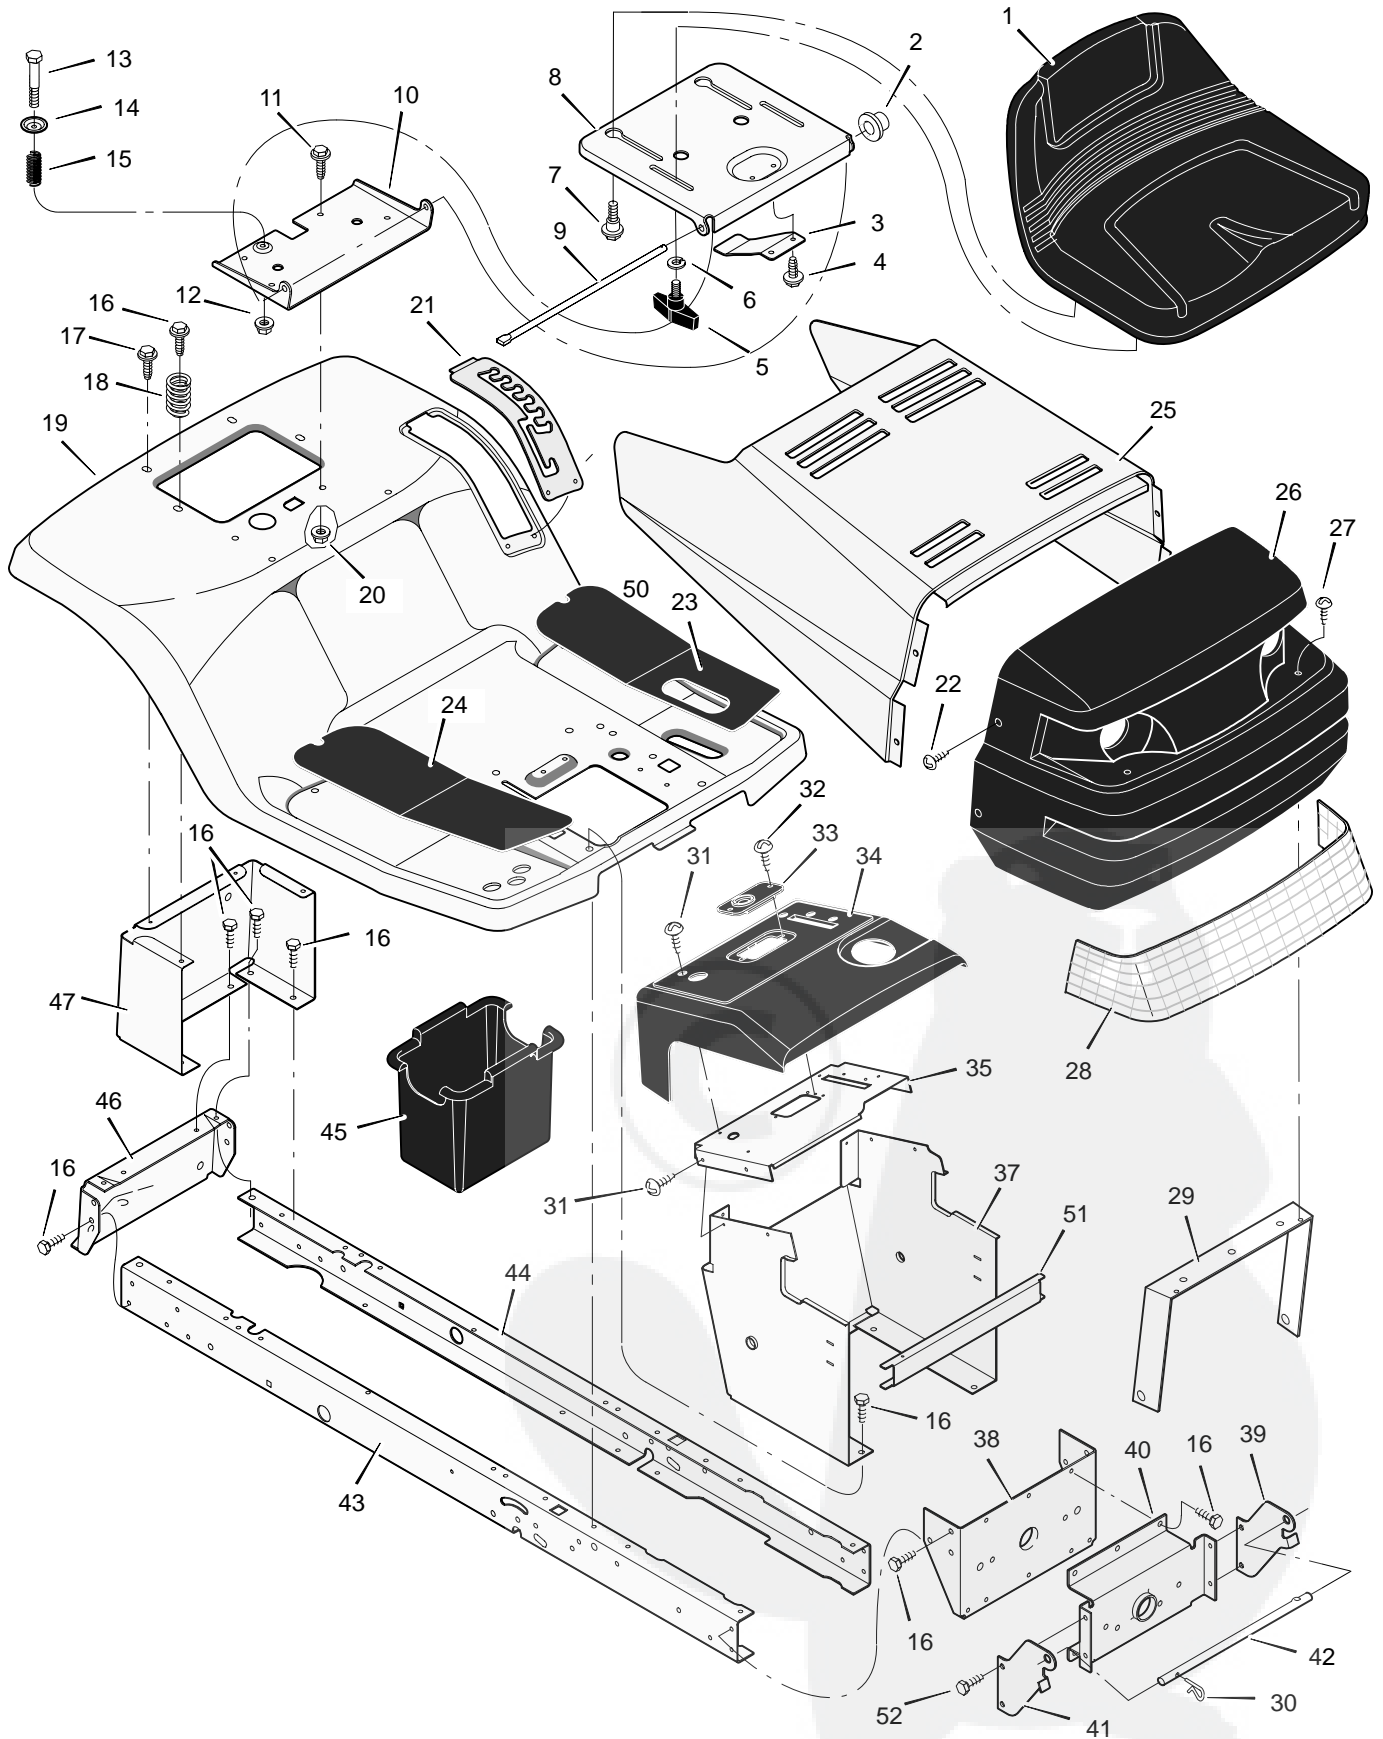

MODEL 405600x50A

REPAIR PARTS CHASSIS & HOOD

MODEL 405600x50A

REPAIR PARTS CHASSIS & HOOD

Key No.	Description	Part No.	Key No.	Description	Part No.
1	Seat	690567	27	Screw	26x239
2	Cap, Push On	028x23	28	Lens	092334
3	Spring	094057	29	Brace, Grille	092448
4	Screw	26x229	30	Pin, Hair	0031x4
5	Bolt, Wing	1001054	31	Screw	26x270
6	Washer	017x47 Z	32	Screw	26x239
7	Bolt, Shoulder	009x56	33	Bearing, Steering	094214
8	Support, Seat	094154E700	34	Dash	095033E700
9	Rod, Pivot	094156 Z	35	Plate, Dash	094211E700
10	Bracket, Pivot	094153E700	36	Panel, Access	093007E700
11	Bolt	001x45	37	Support, Dash	095323E700
12	Nut	015x89	38	Bracket, Rear Hanger	1001270E700
13	Bolt, Shoulder	009x55	39	Support, Left Grille	1001437E700
14	Washer	094155 Z	40	Axle, Hanger	094007E700
15	Spring	164x31	41	Support, Right Grille	1001436E700
16	Screw	26x249	42	Rod, Pivot	092332 Z
17	Screw	26x263	43	Frame, Right	1001268E701
18	Spring	164x30	44	Frame, Left	1001269E701
19	Deck, Seat	095122E245	45	Container, Battery	690424
20	Nut	015x88	46	Plate, Hitch	1001002E700
21	Plate, Index	094829E700	47	Panel, Rear	690434E700
23	Mat, Left	094371	50	Nut	015c81
24	Mat, Right	094372	51	Channel	094215E700
25	Hood	092333E245	52	Screw	26c277
26	Grille Assembly (Includes Lens)	094867	—	Book, Instruction	F-020727L