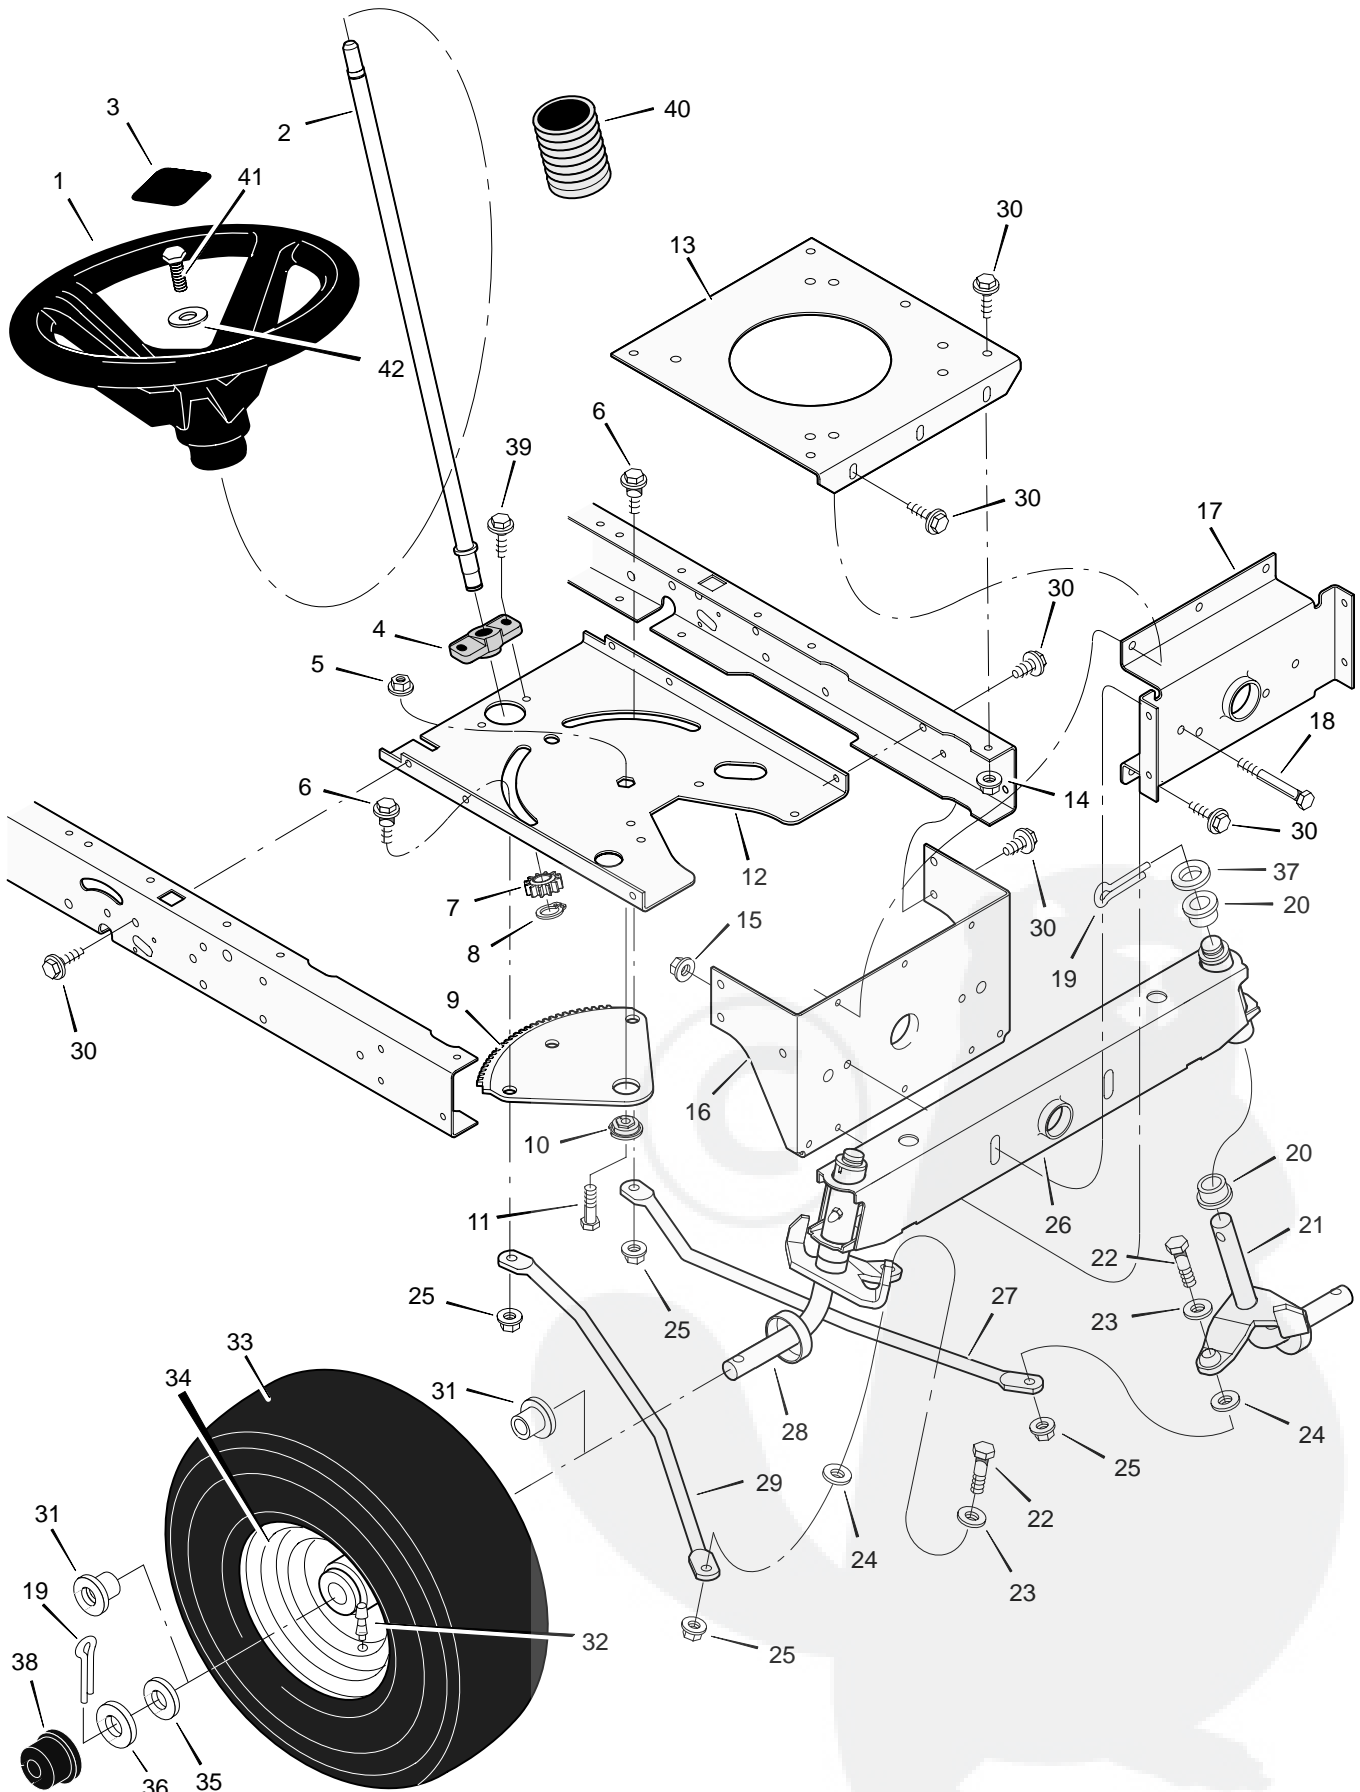

MODEL 405600x50A

REPAIR PARTS STEERING

MODEL 405600x50A

REPAIR PARTS STEERING

Key No.	Description	Part No.	Key No.	Description	Part No.
1	Wheel, Steering	095184	23	Washer	17x104
2	Post, Steering	690626	24	Washer	17x53 Z
3	Insert, Steering Wheel	711325	25	Nut, Flange	015x84
4	Bearing	094124	26	Axle Assembly	1001460E700
5	Nut, Flange	15x111	27	Drag Link, Left	095329E700
6	Bolt, Shoulder	009x57	28	Spindle Assembly, Right	094575E700
7	Gear, Pinion	690183E700	29	Drag Link, Right	095328E700
8	Ring, Snap	011x25	30	Screw	26x249
9	Gear, Sector	094121E700	31	Bearing, Wheel	091334
10	Bearing	094123	32	Stem, Valve	024373
11	Bolt	001x84	33	Tire *	024380
12	Plate, Steering	1001121E700	—	Tube	407924
13	Plate, Engine	094006E700	34	Wheel and Tire Assembly	094581-601
14	Nut, Flange	015x88	35	Washer	17x195
15	Nut, Flange	15x118	36	Washer	17x192
16	Bracket, Hanger	1001270E700	37	Washer	17x113
17	Axle, Hanger	094007E700	38	Hub Cap	094618
18	Bolt	01x146	39	Screw	26x267
19	Pin, Cotter	030x49	40	Bellows	054789
20	Bearing	690150	41	Bolt	0025x3
21	Spindle Assembly, Left	094576E700	42	Washer	17x146
22	Bolt	01x111			

* When you order a tire, make sure to give the brand name of the tire so that the tread pattern on the tire will match.