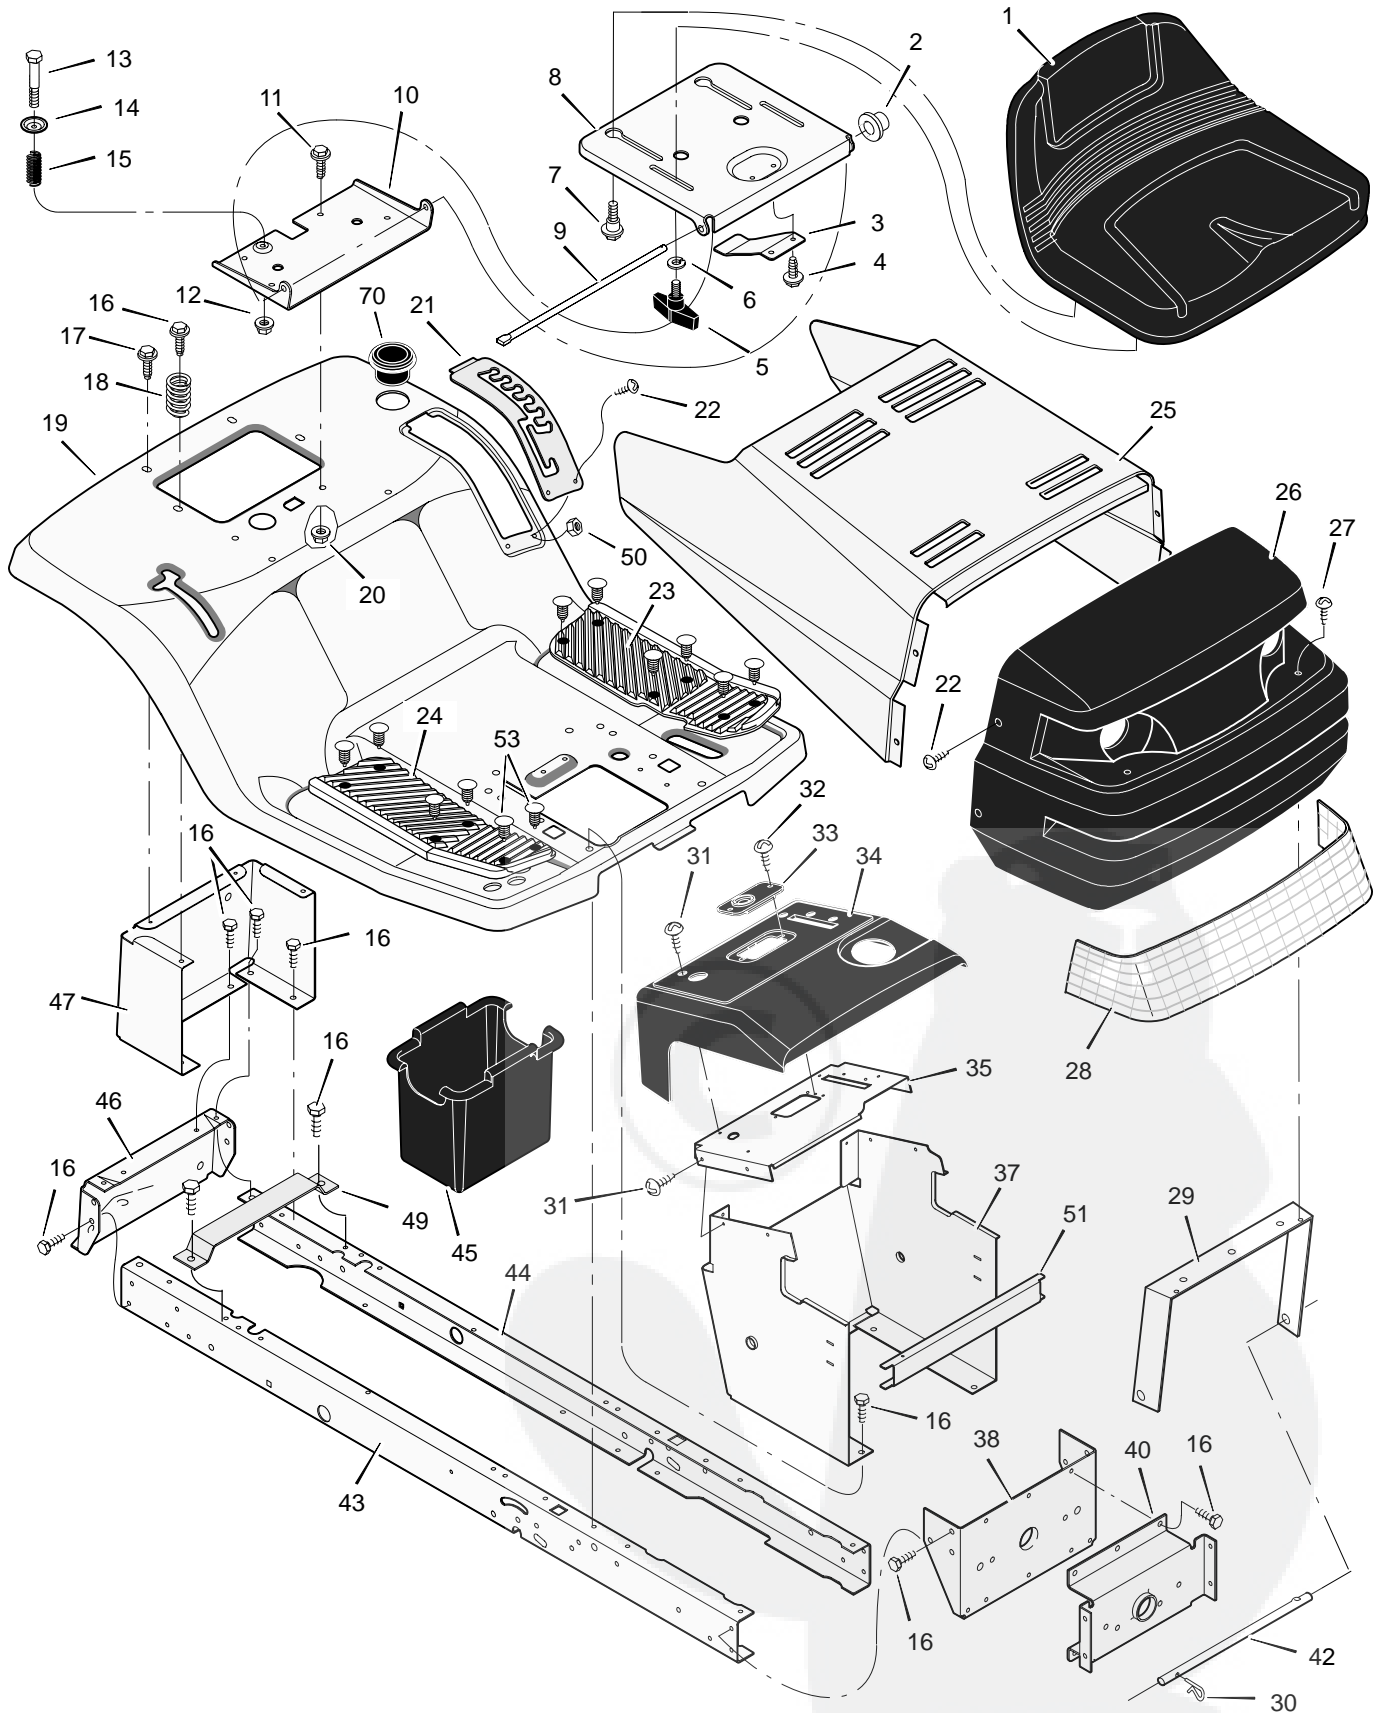

MODEL 405600x50B

REPAIR PARTS CHASSIS & HOOD

MODEL 405600x50B

REPAIR PARTS CHASSIS & HOOD

Key No.	Description	Part No.	Key No.	Description	Part No.
1	Seat	690567	27	Screw	26x239
2	Cap, Push On	028x23	28	Lens	092334
3	Spring	094057	29	Brace, Grille	092448
4	Screw	26x229	30	Pin, Hair	0031x4
5	Bolt, Wing	1001054	31	Screw	26x270
6	Washer	017x47 Z	32	Screw	26x239
7	Bolt, Shoulder	009x56	33	Bearing, Steering	094214
8	Support, Seat	094154E700	34	Dash	095033E717
9	Rod, Pivot	094156 Z	35	Plate, Dash	094211E700
10	Bracket, Pivot	094153E700	36	Panel, Access	093007E700
11	Bolt	001x45	37	Support, Dash	095323E700
12	Nut	015x89	38	Bracket, Rear Hanger	1001270E701
13	Bolt, Shoulder	009x55	40	Axle, Hanger	094007E701
14	Washer	094155 Z	42	Rod, Pivot	092332 Z
15	Spring	164x31	43	Frame, Right	1001268E701
16	Screw	26x249	44	Frame, Left	1001269E701
17	Screw	26x263	45	Container, Battery	690424
18	Spring	164x30	46	Plate, Hitch	1001002E701
19	Deck, Seat	1001559E245	47	Panel, Rear	690434E701
20	Nut	015x88	49	Support, Battery	690482E701
21	Plate, Index	094829E700	50	Nut	015x81
23	Mat, Left	1001583	51	Channel	094215E700
24	Mat, Right	1001580	53	Clip	311087
25	Hood	092333E245	70	Holder, Cup	1001542
26	Grille Assembly (Includes Lens)	094867	—	Book, Instruction	F-030717L