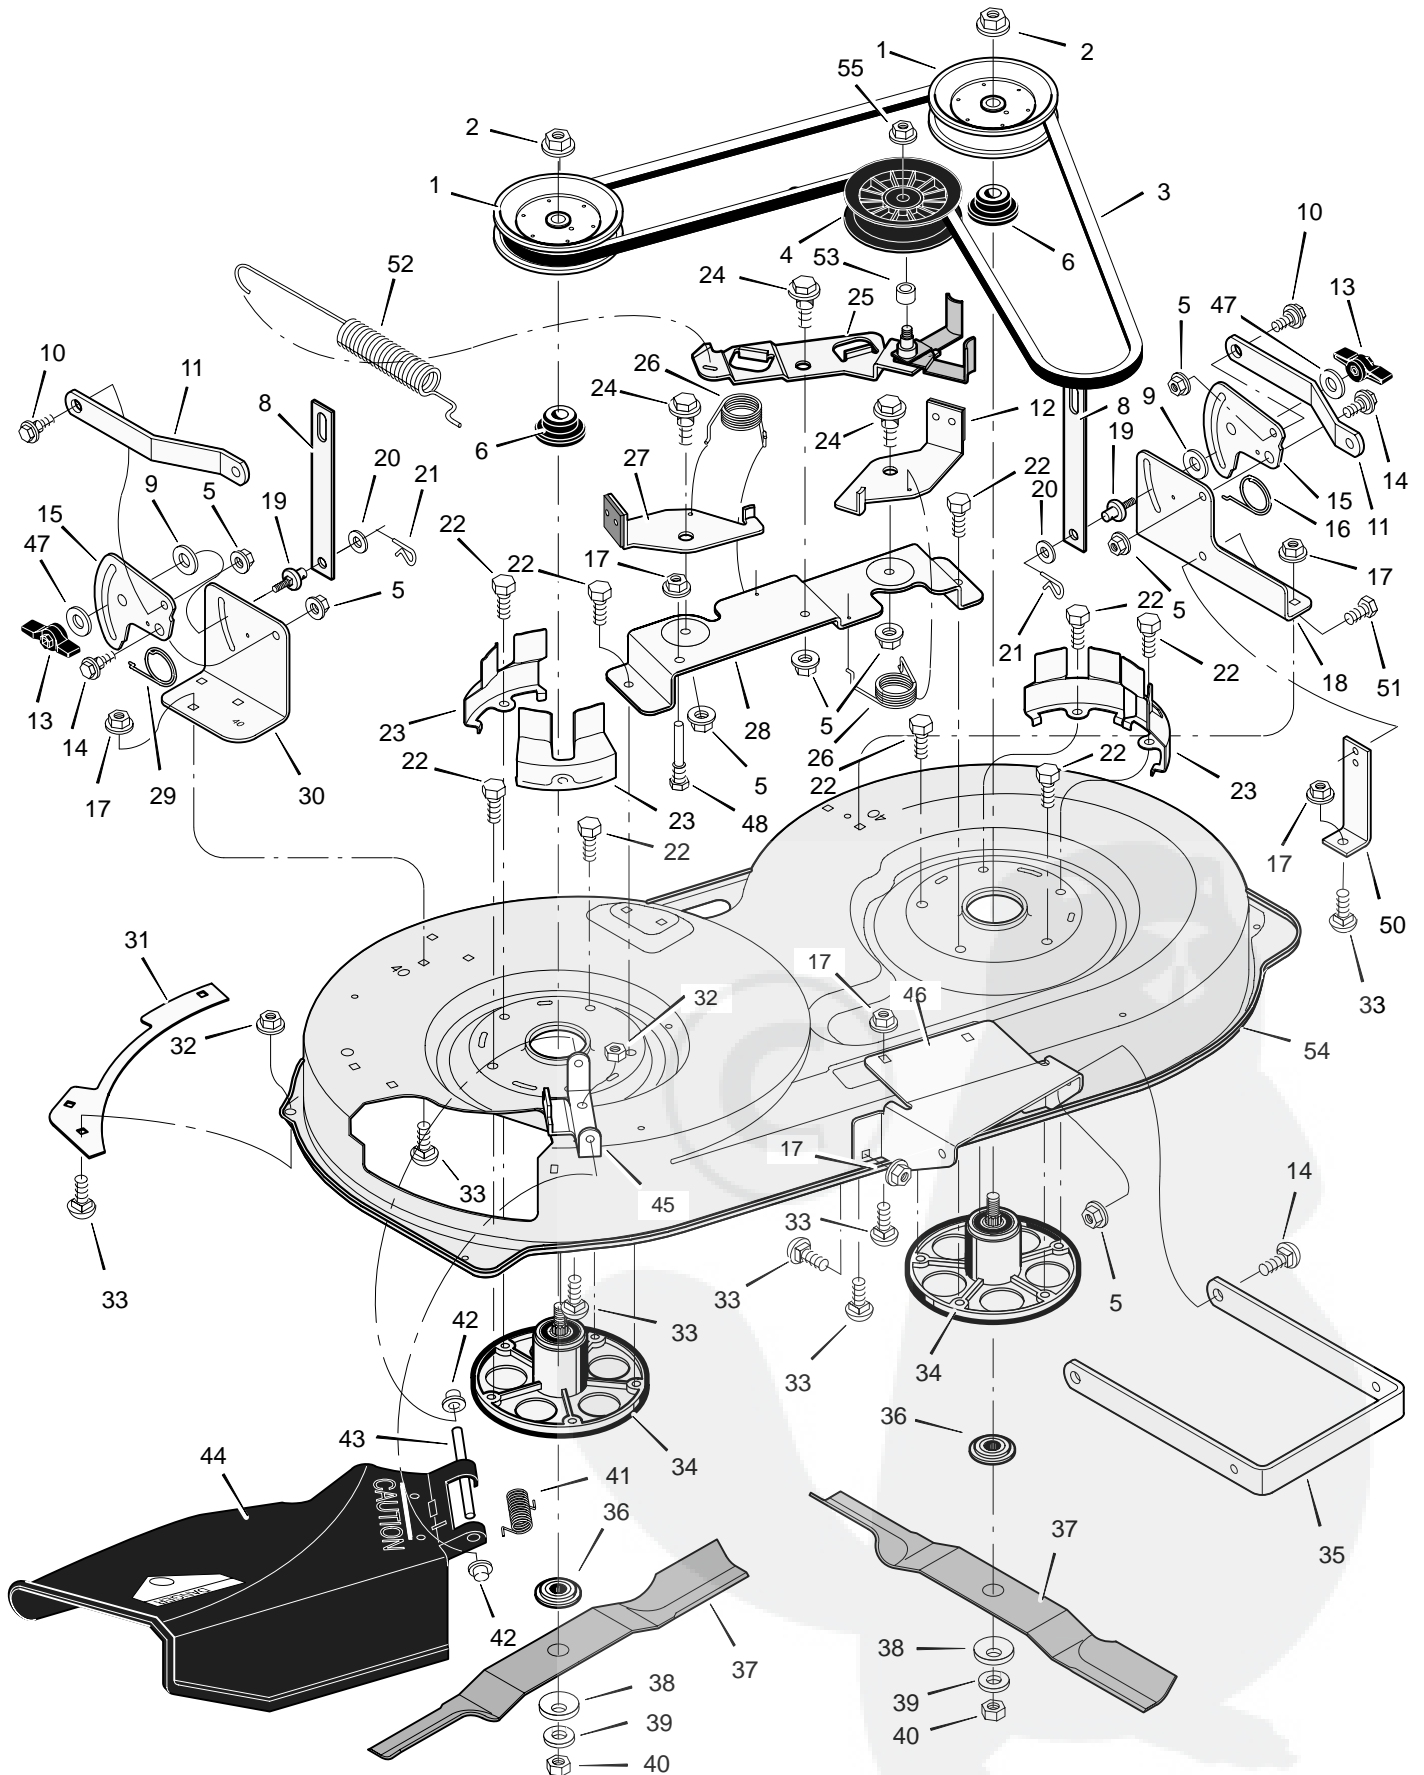

MODEL 405600x50B

REPAIR PARTS MOWER HOUSING

MODEL 405600x50B

REPAIR PARTS MOWER HOUSING

Key No.	Description	Part No.	Key No.	Description	Part No.
1	Pulley, Jackshaft	092851	29	Spring	166x42
2	Nut, Hex	15x140	30	Bracket, Suspension	094142E700
3	Belt, Mower Drive	037x62	31	Plate	091770E700
4	Pulley, Idler	690387	32	Nut, Flange	015x88
5	Nut, Flange	015x84	33	Bolt, Carriage	002x53
6	Spacer, Pulley	1001197	34	Mandrell (Includes Key 6)	1001200
8	Link, Lift	690212E701	35	Bracket, Suspension	690539E701
9	Pad, Friction	094137	36	Adapter, Blade	690411
10	Bolt, Shoulder	009x52	37	Blade	1001428E701
11	Bracket, Suspension	094055E701	38	Washer	17x166
12	Pad Assembly, Left Brake	094049E701	39	Washer	17x165
13	Knob	094068	40	Nut	15x100
14	Bolt, Shoulder	009x51	41	Spring	0166x4
15	Plate, Suspension	094128E700	42	Cap, Push On	028x23
16	Spring	166x43	43	Rod, Pivot	094957 Z
17	Nut, Flange	015x79	44	Deflector Assembly	094707
18	Bracket, Suspension	094143E700	45	Bracket, Deflector	094956E701
19	Pin, Hanger	095194	46	Bracket, Front Hanger	094144E700
20	Washer	017x91	47	Washer	017x45 Z
21	Pin, Cotter	0031x4	48	Guide, Belt	094781
22	Bolt	0025x7	50	Bracket, Support	094681E700
23	Cover, Pulley	094051E701	51	Screw	26x249
24	Bolt, Shoulder	009x39	52	Spring, Extension	165x119
25	Arm, Idler	690408E701	54	Housing, Blade *	094141E701
26	Spring	0166x41	55	Nut, Flange	015x98
27	Pad Assembly, Right Brake	094047E701	1-55	Complete Mower Housing Assy.	7601044
28	Bracket Assembly, Brake	094145E700			

* Includes Key No. 17, 18, 30, 31, 32, 33, 45, 46, 47 and 51.