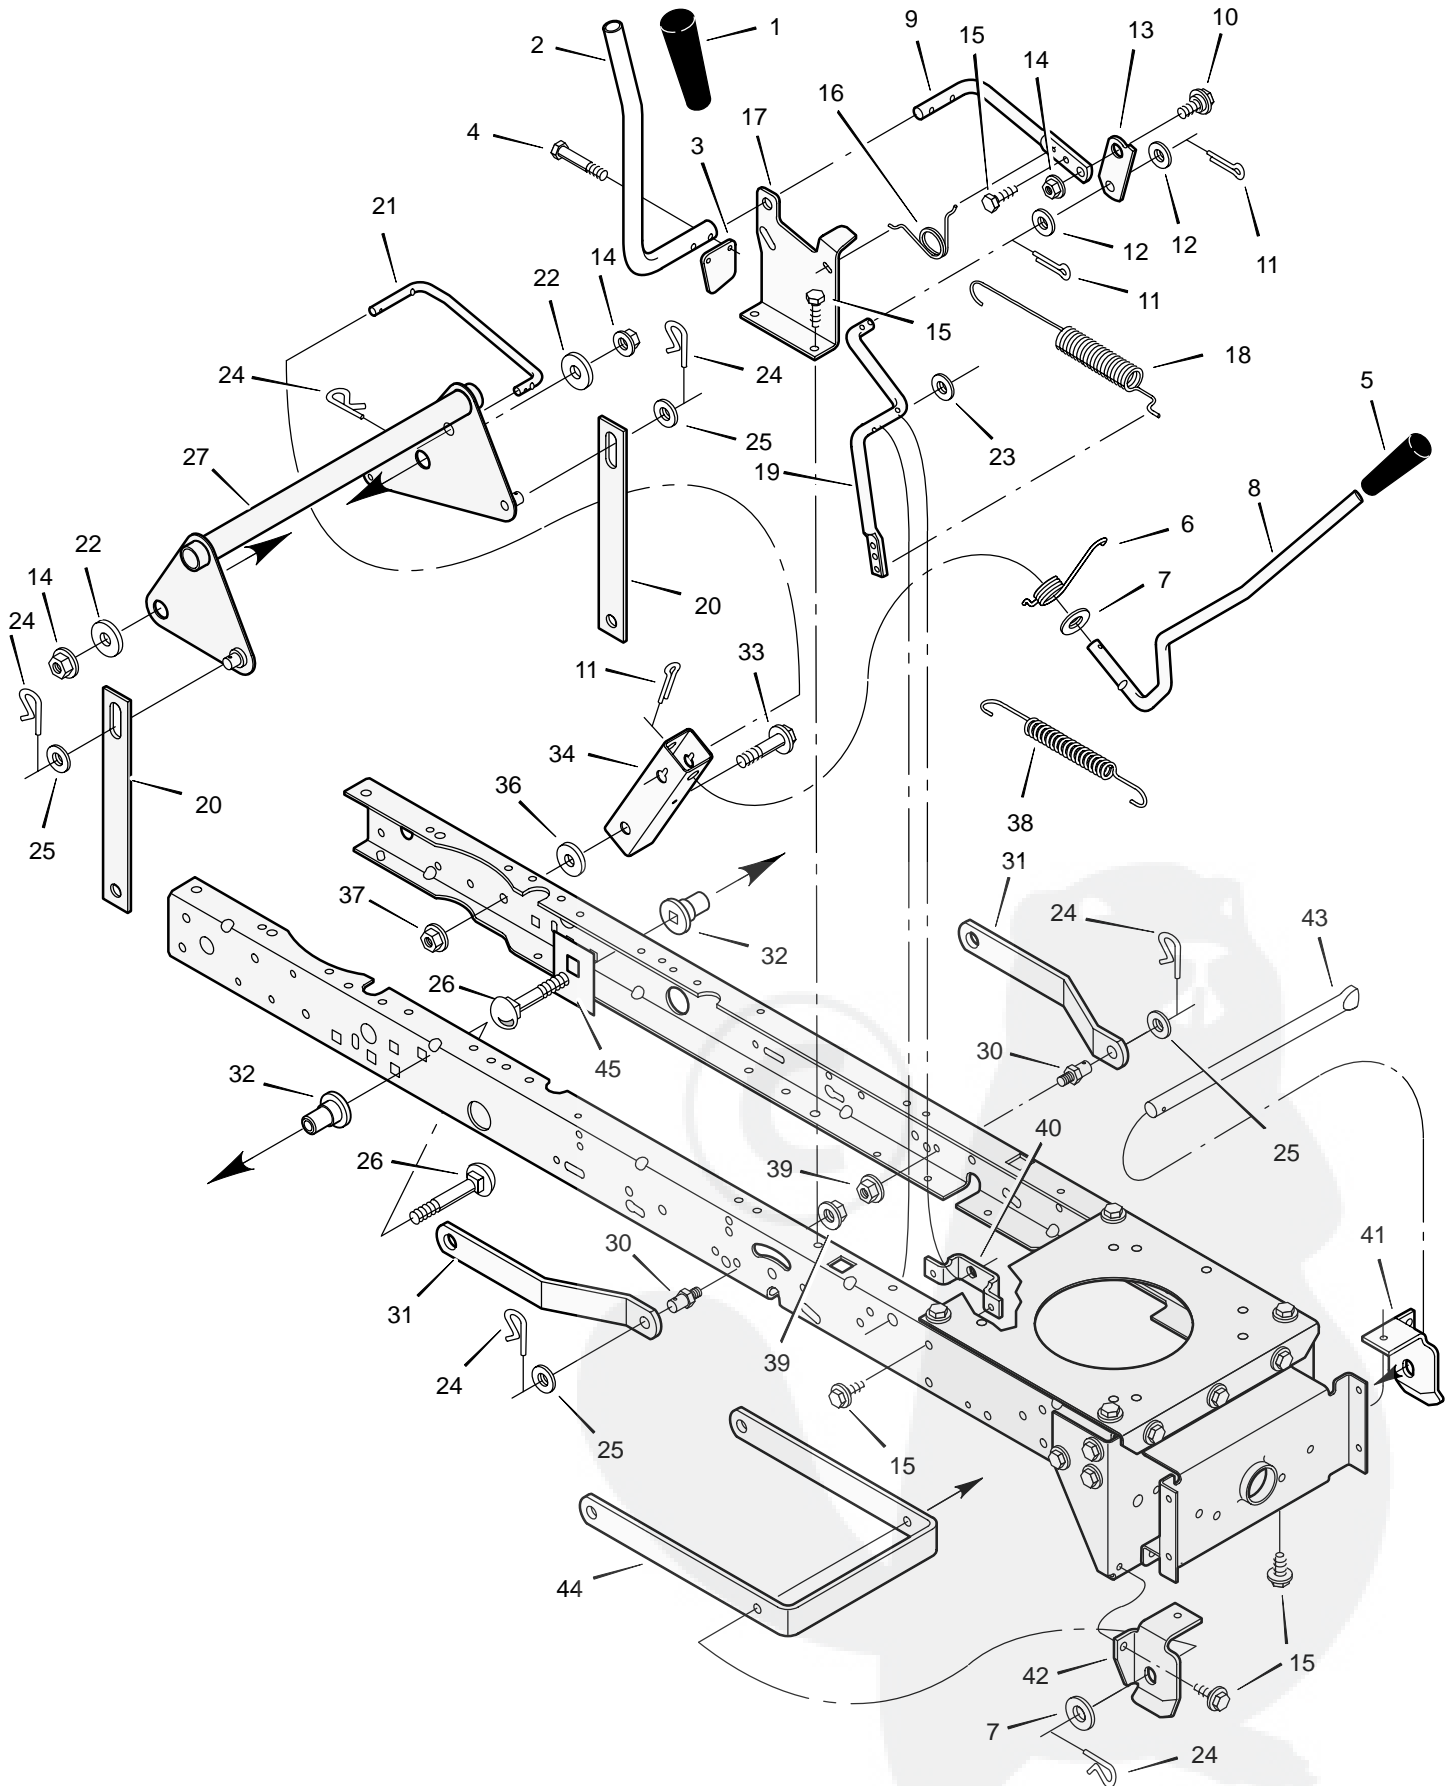

MODEL 405600x50B

REPAIR PARTS MOWER HOUSING SUSPENSION

MODEL 405600x50B

REPAIR PARTS MOWER HOUSING SUSPENSION

Key No.	Description	Part No.	Key No.	Description	Part No.
1	Grip	092698	23	Washer	017x57
2	Handle, PTO	094346 Z	24	Pin, Hair	0031x4
3	Pad, Switch	094022 Z	25	Washer	017x91
4	Bolt	0025x3	26	Bolt, Carriage	002x85
5	Grip	092697	27	Lever Assembly, Lift	1001111E701
6	Spring	166x40	30	Pin	094067
7	Washer	17x103	31	Bracket, Rear Suspension	094055E701
8	Handle, Lift	690533	32	Spacer, Lifter	690151
9	Lever, PTO	094017 Z	33	Bolt, Shoulder	009x53
10	Bolt, Shoulder	009x39	34	Bracket, Pivot	094015E700
11	Pin, Cotter	030x20	36	Washer	17x191
13	Link, PTO	094004 Z	37	Nut, Flange	015x84
14	Nut, Flange	015x84	38	Spring	165x131
15	Screw	26x249	39	Nut, Flange	015x68
16	Spring	166x39	40	Bracket, PTO	094005E700
17	Bracket, PTO	094018E701	41	Hanger, Left Deck	094027E701
18	Spring	165x119	42	Hanger, Right Deck	094026E701
19	Crank, PTO	690394E701	43	Rod, Hanger	094158 Z
20	Link, Lift	690212E701	44	Bracket, Suspension	690539E701
21	Link, Lift Handle	690122E700	45	Plate, Stiffening	1001098E701
22	Washer	17x168