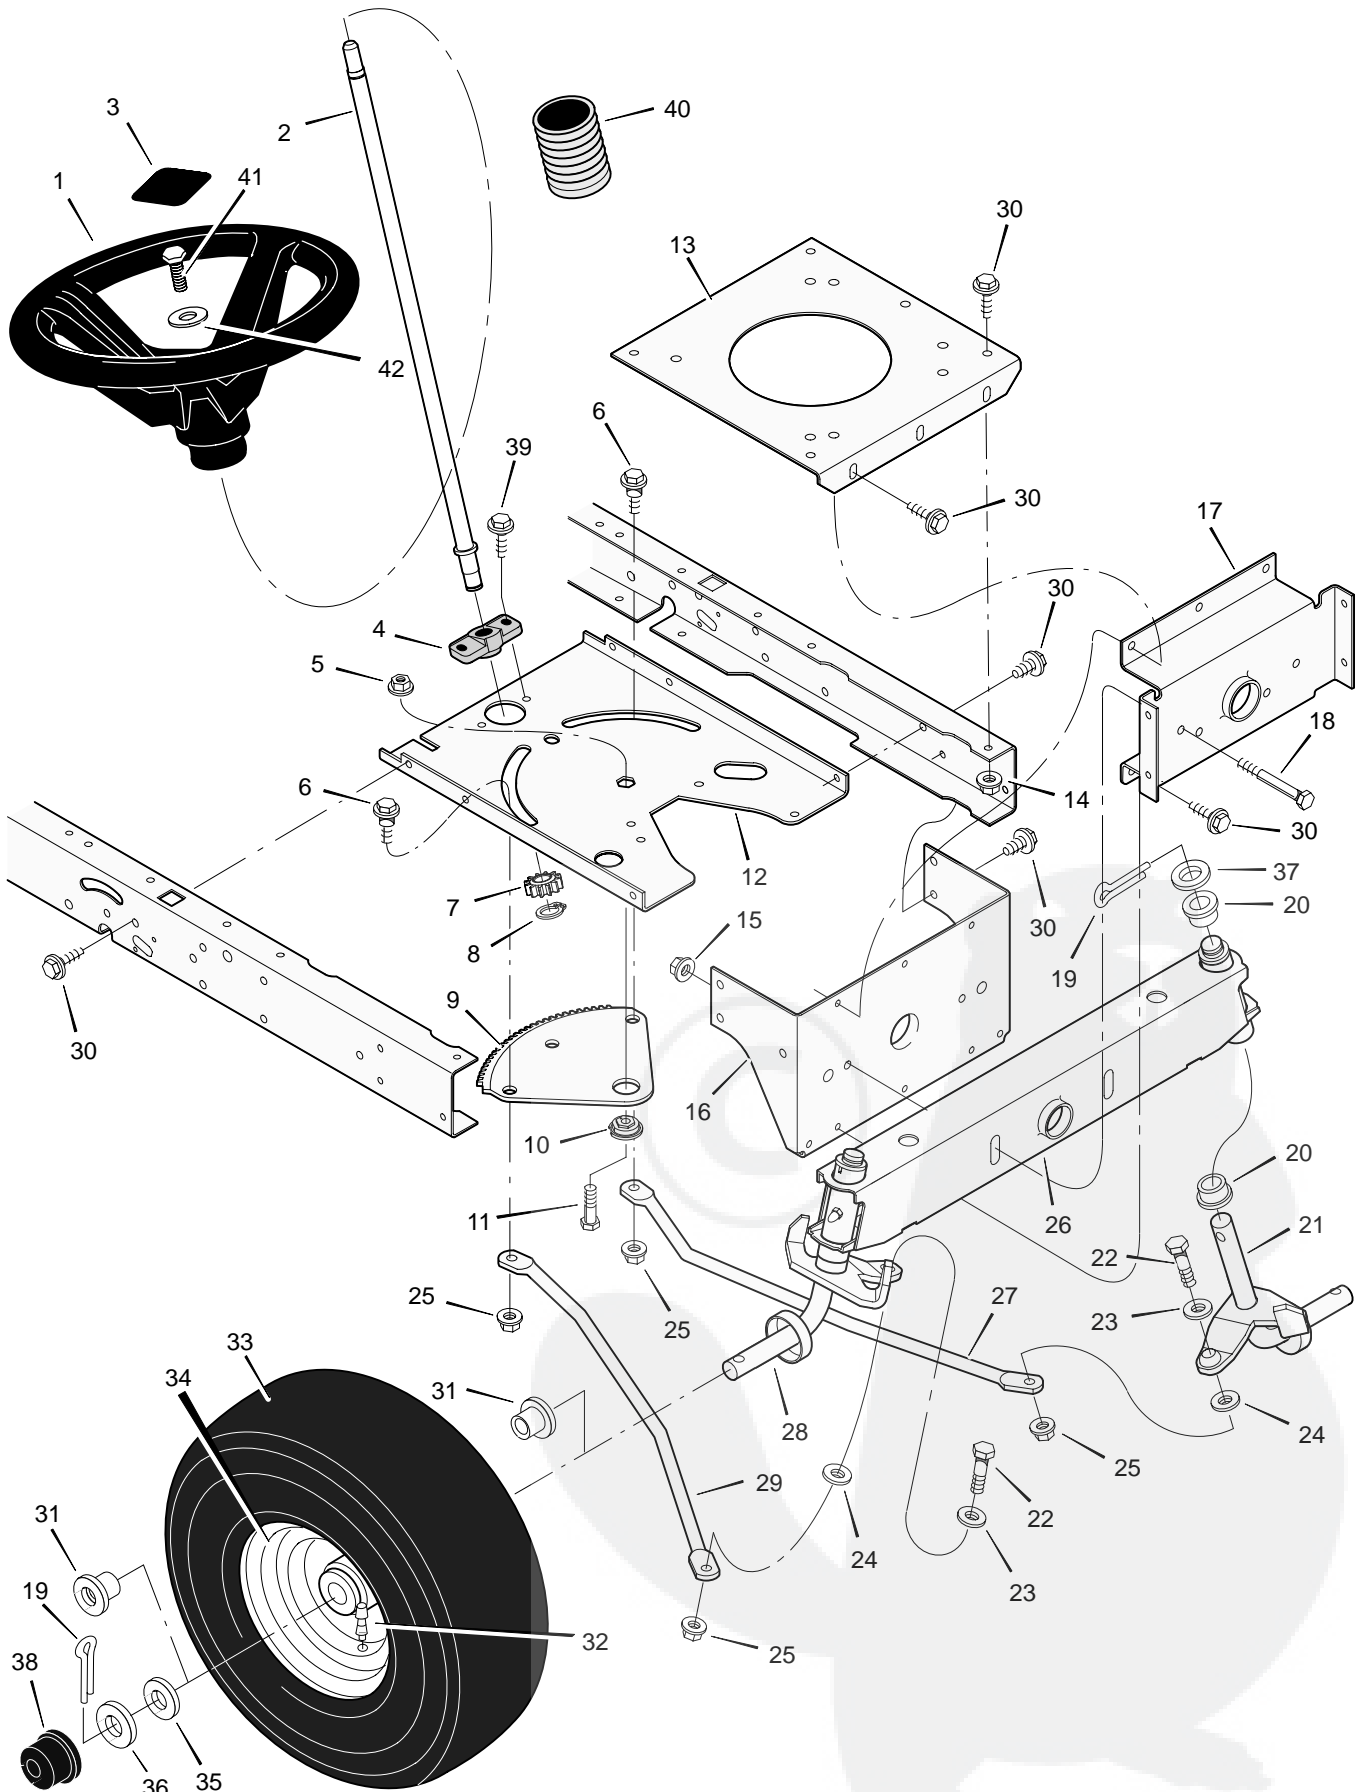

MODEL 405600x50B

REPAIR PARTS STEERING

MODEL 405600x50B

REPAIR PARTS STEERING

Key No.	Description	Part No.	Key No.	Description	Part No.
1	Wheel, Steering	095184	23	Washer	17x104
2	Post, Steering	690626	24	Washer	17x53 Z
3	Insert, Steering Wheel	711325	25	Nut, Flange	015x84
4	Bearing	094124	26	Axle Assembly	1001460E701
5	Nut, Flange	15x111	27	Drag Link, Left	095329E701
6	Bolt, Shoulder	009x57	28	Spindle Assembly, Right	094575E701
7	Gear, Pinion	690183	29	Drag Link, Right	095328E701
8	Ring, Snap	011x25	30	Screw	26x249
9	Gear, Sector	094121	31	Bearing, Wheel	091334
10	Bearing	094123	32	Stem, Valve	024373
11	Bolt	001x84	33	Tire *	024380
12	Plate, Steering	1001121E701	—	Tube	407924
13	Plate, Engine	094006E700	34	Wheel and Tire Assembly	094581-601
14	Nut, Flange	015x88	35	Washer	17x195
15	Nut, Flange	15x118	36	Washer	17x192
16	Bracket, Hanger	1001270E701	37	Washer	17x113
17	Axle, Hanger	094007E701	38	Hub Cap	094618
18	Bolt	01x146	39	Screw	26x267
19	Pin, Cotter	030x49	40	Bellows	054789
20	Bearing	690150	41	Bolt	0025x3
21	Spindle Assembly, Left	094576E701	42	Washer	17x146
22	Bolt	01x111			

* When you order a tire, make sure to give the brand name of the tire so that the tread pattern on the tire will match.