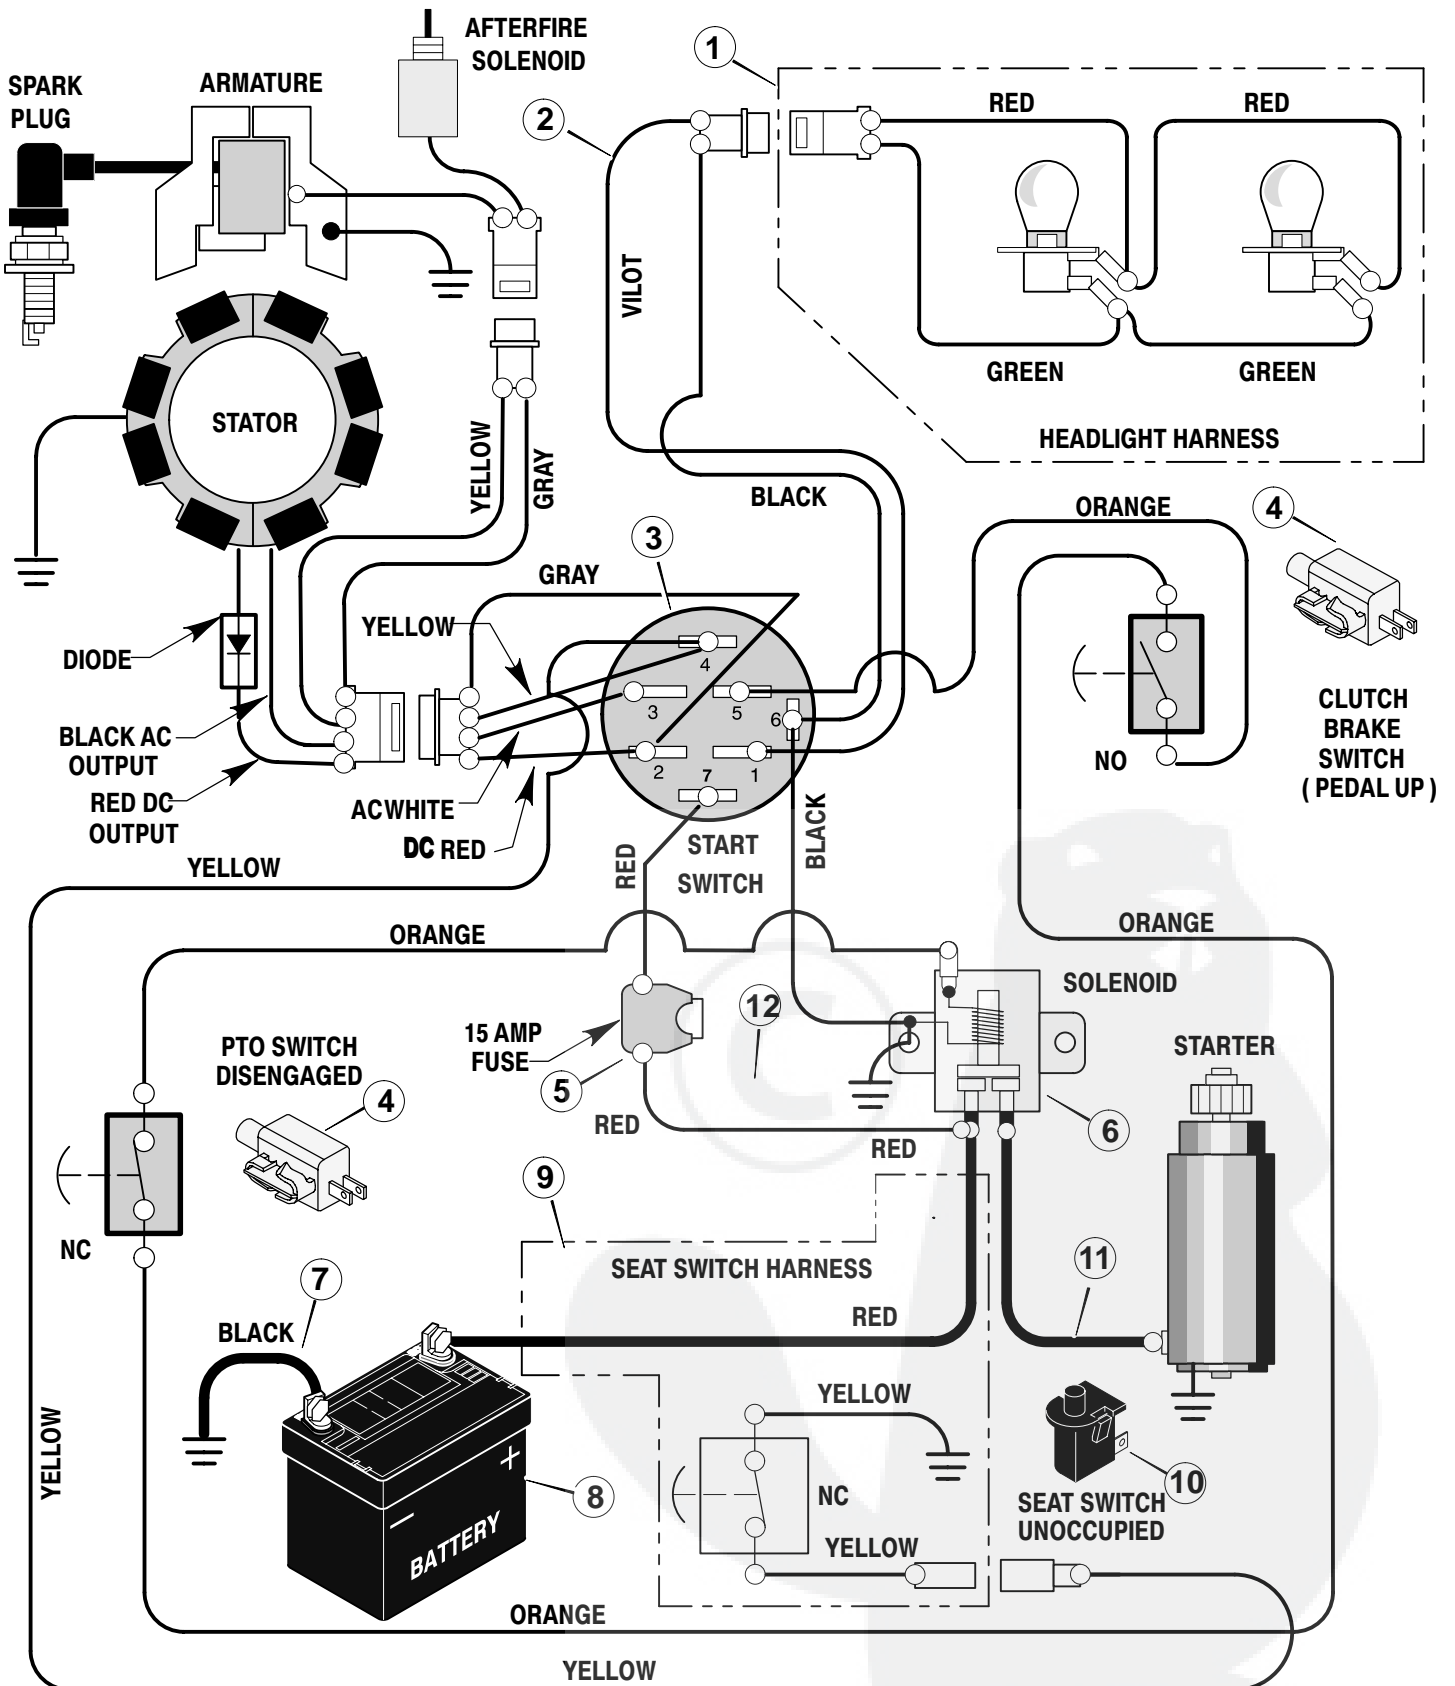

Key No.	Description	Part No.
1	Fuel Cap	092317
2	Fuel Tank	690263
3	Hose Clamp * *	095197
4	Fuel Line (Must be cut to length) * *	7601033
5	Hose Clamp * *	095197
6	Screw	26x201
7	Plate, Engine	094006E700
8	Throttle Control	092371
9	Engine	—
10	Bolt, Engine Mount	0025x7
11	Stack Pulley Assembly	690439 Z
12	Lockwasher	019x35
13	Bolt, Hex	01x140
14	Washer	17x170
15	Screw	26x249
16	Screw	26x229
17	Bracket, Muffler	690538E700
18	Screw	26x277
19	Bracket, Muffler Mount	690537E701
20	Screw	26x263
21	Guide, Belt	094384
22	Nut, Flange	015x79 Z
23	Guide, Belt	094066
25	Exhaust Tube, Single	1001496
30	Shield, Heat	1001627-717
—	Guard, Heat Shield *	1001620-717
31	Muffler	094654
32	Gasket	091309
33	Screw	06x103
34	Washer	018x15

* Not Illustrated

MODEL 405600x50B

REPAIR PARTS ELECTRICAL SYSTEM