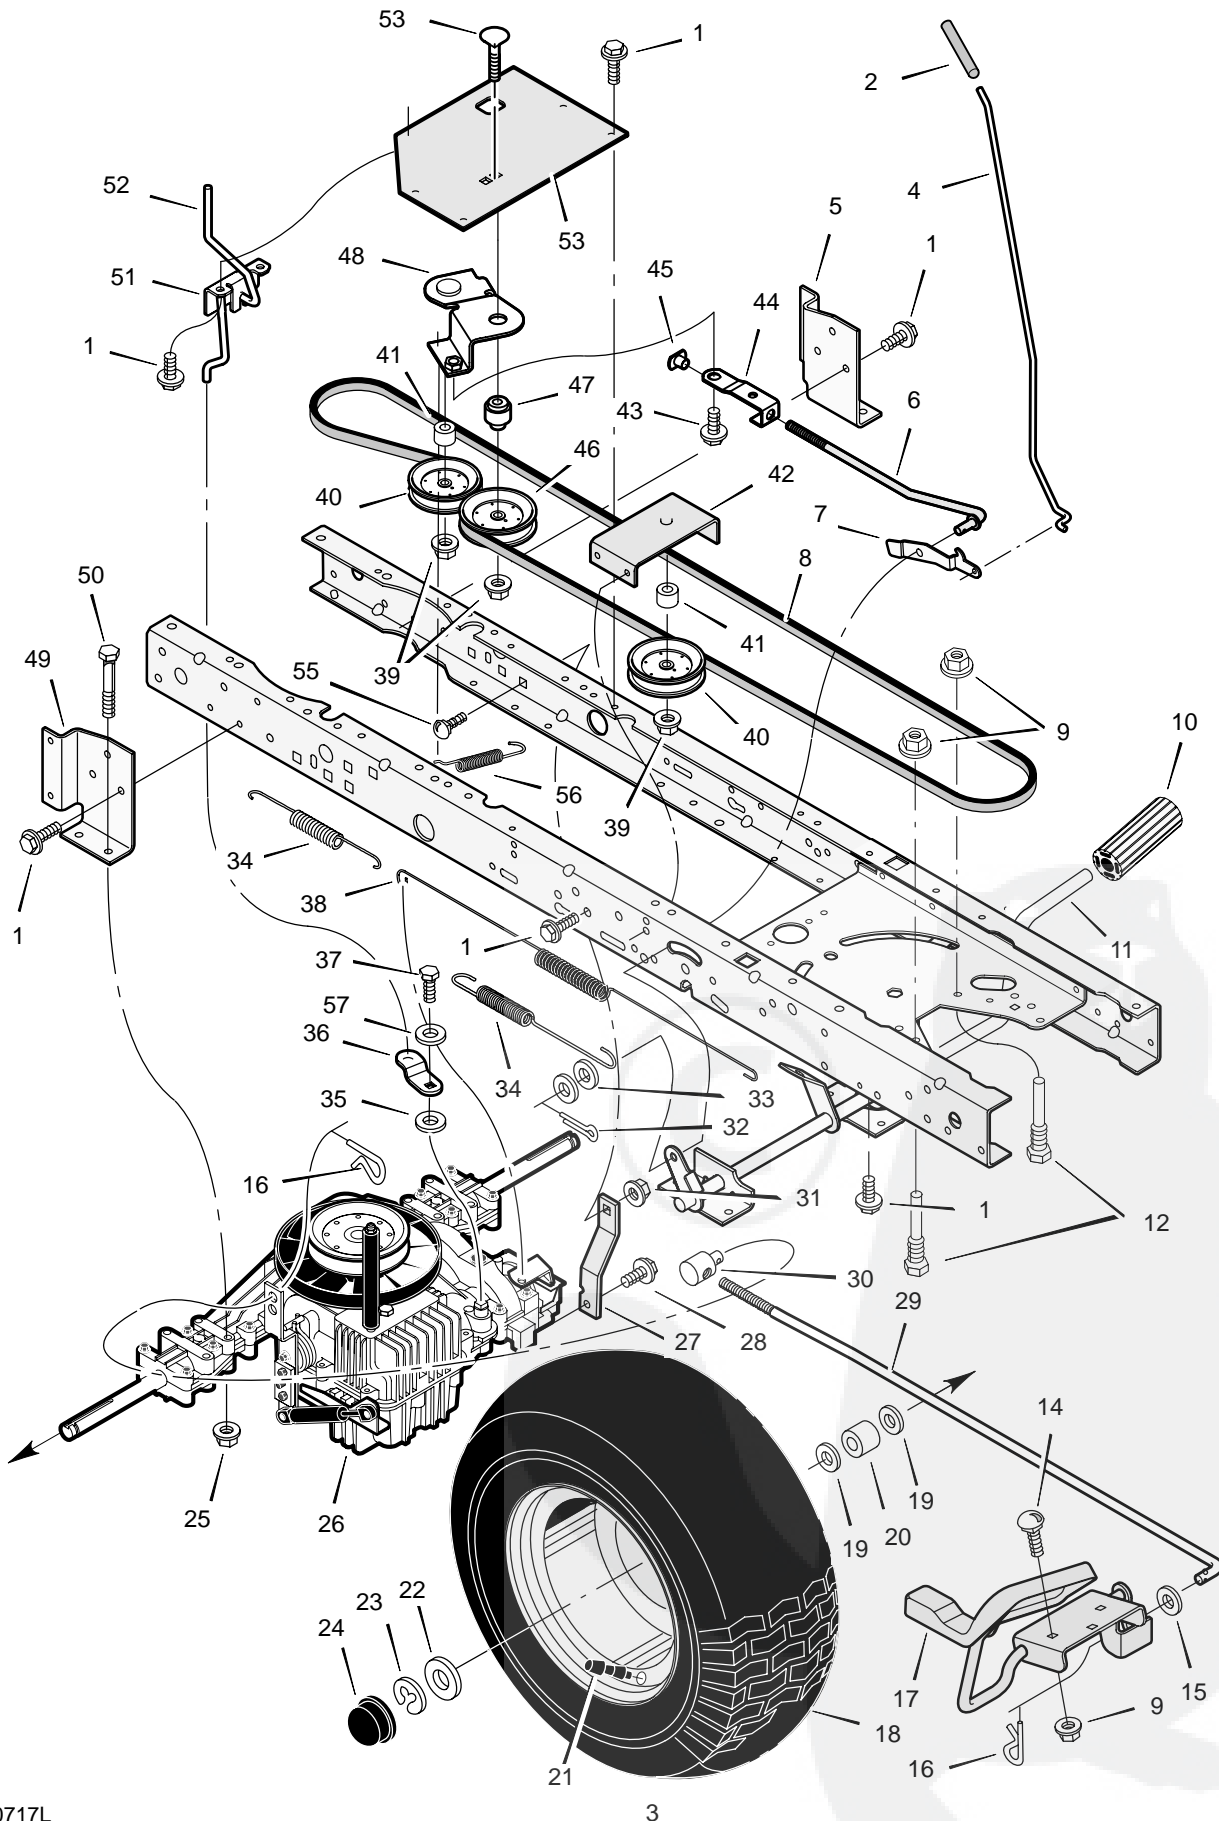

MODEL 405600x50B

REPAIR PARTS DRIVE ASSEMBLY

MODEL 405600x50B

REPAIR PARTS DRIVE ASSEMBLY

Key No.	Description	Part No.	Key No.	Description	Part No.
1	Screw	26x249	30	Nut, Adjusting	092132
2	Grip, Parking Brake	091079	31	Nut, Centerlock	015x84
4	Rod, Parking Brake	1001271 Z	32	Pin, Cotter	030x20
5	Bracket, Left Transaxle	094008E701	33	Washer	017x48
6	Rod, Clutch	1001013 Z	34	Spring, Extension	165x92
7	Latch, Parking Brake	094045 Z	35	Washer	17x148
8	V-Belt, Drive	37x106	36	Arm, Disconnect	1001086 Z
9	Nut, Flange	015x79	37	Capscrew	06x105
10	Pedal, Brake/Clutch	021544	38	Spring, Brake	165x150
11	Assembly, Brake Pedal	1001011E700	39	Locknut, Flange	015x98
12	Screw, Guide	094384	40	Pulley, Idler	690409
14	Bolt, Carriage	002x53	41	Spacer	690369
15	Washer	017x57	42	Bracket, Idler Assembly	1001097E701
16	Pin, Hair	0031x4	43	Bolt, Shoulder	009x49
17	Pedal Assembly, Hydro	095121E700	44	Link, Clutch	1001007 Z
18	Wheel & Tire Ass'y, Rear	092294-601	45	Nut, Tee	1001014
--	Tire ONLY *	024375	46	Pulley, Idler	690410
--	Tube ONLY	407049	47	Bushing, Pivot	1001012
19	Washer	17x160	48	Arm Assembly, Idler	1001018 Z
20	Spacer	690554 Z	49	Bracket, Right Transaxle	094008E701
21	Stem, Valve	024373	50	Bolt, Hex	01x155
22	Washer	17x195	51	Bracket, Disconnect	1001214 Z
23	E-Ring	0011x3	52	Rod, Disconnect	1001215 Z
24	Cap, Hub	094618	53	Bracket, Idler Pivot	1001108E701
25	Nut, Centerlock	015x88	54	Bolt, Carriage	002x92
26	Transaxle	**	55	Bolt, Carriage	002x78
27	Strap, Torque	1001085E701	56	Spring, Clutch	165x155
28	Screw	26x216	57	Washer	017x38
29	Rod, Control	1001234 Z			

* When you order a tire, make sure to give the brand name of the tire so that the tread pattern on the tire will match.

** For information on Replacement Parts see the Central Parts Distributor in your area.