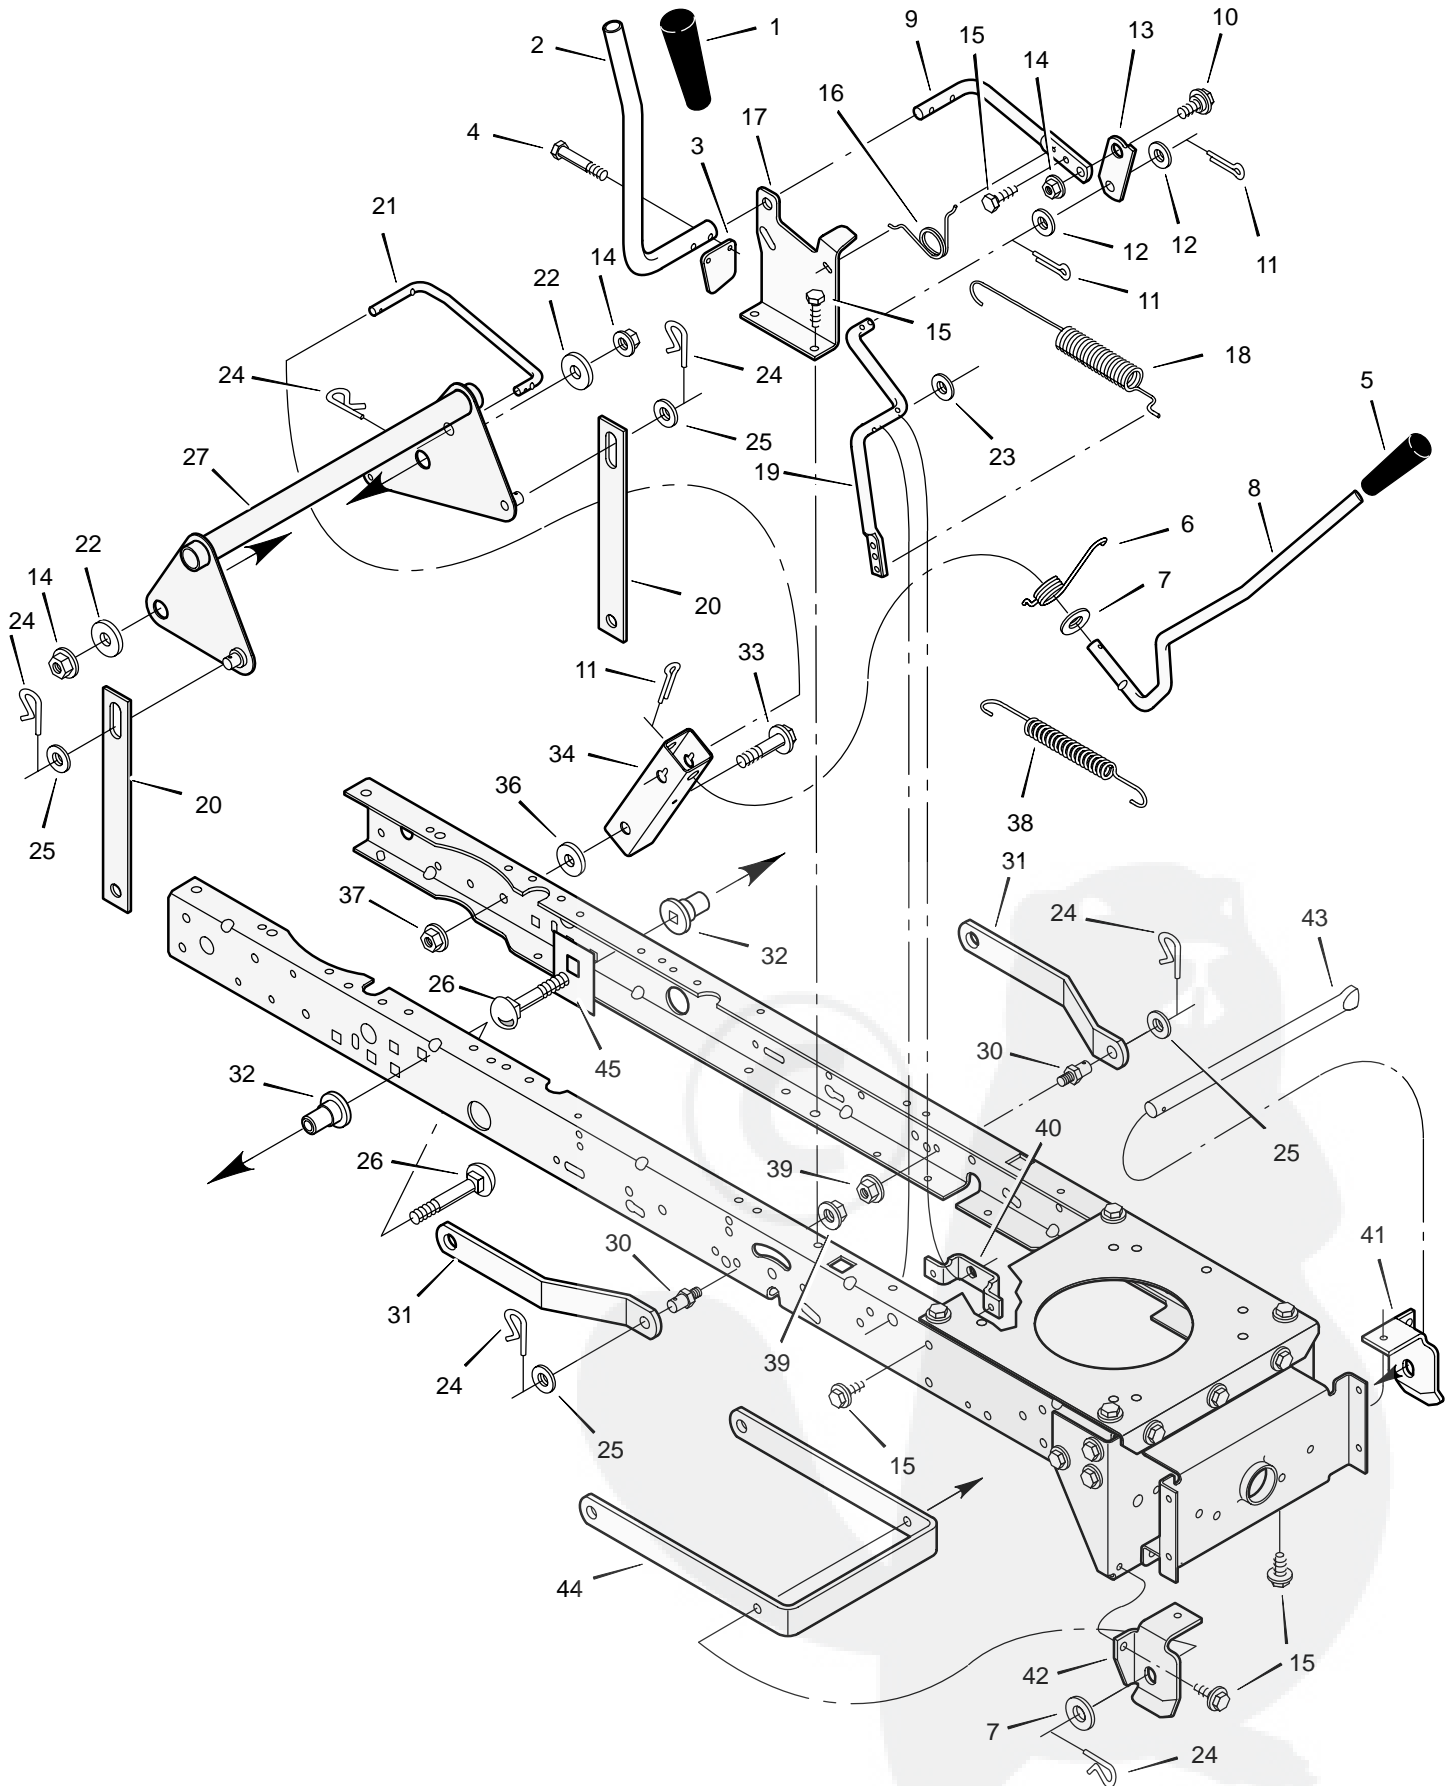

MODEL 405601x50A

REPAIR PARTS MOWER HOUSING SUSPENSION

MODEL 405601x50A

REPAIR PARTS MOWER HOUSING SUSPENSION

Key No.	Description	Part No.	Key No.	Description	Part No.
1	Grip	092698	23	Washer	017x57
2	Handle, PTO	094157 Z	24	Pin, Hair	0031x4
3	Pad, Switch	094022 Z	25	Washer	017x91
4	Bolt	0025x3	26	Bolt, Carriage	002x85
5	Grip	092697	27	Lever Assembly, Lift	1001111E701
6	Spring	166x40	30	Pin	094067
7	Washer	17x103	31	Bracket, Rear Suspension	094055E701
8	Handle, Lift	690533	32	Spacer, Lifter	690151
9	Lever, PTO	094017 Z	33	Bolt, Shoulder	009x53
10	Bolt, Shoulder	009x39	34	Bracket, Pivot	094015E700
11	Pin, Cotter	030x20	36	Washer	17x191
13	Link, PTO	094004 Z	37	Nut, Flange	015x84
14	Nut, Flange	015x84	38	Spring	165x131
15	Screw	26x249	39	Nut, Flange	015x68
16	Spring	166x39	40	Bracket, PTO	094005E700
17	Bracket, PTO	094018E701	41	Hanger, Left Deck	094027E701
18	Spring	165x119	42	Hanger, Right Deck	094026E701
19	Crank, PTO	690394E701	43	Rod, Hanger	094158 Z
20	Link, Lift	690212E701	44	Bracket, Suspension	690539E701
21	Link, Lift Handle	690122E700	45	Plate, Stiffening	1001098E701
22	Washer	17x168