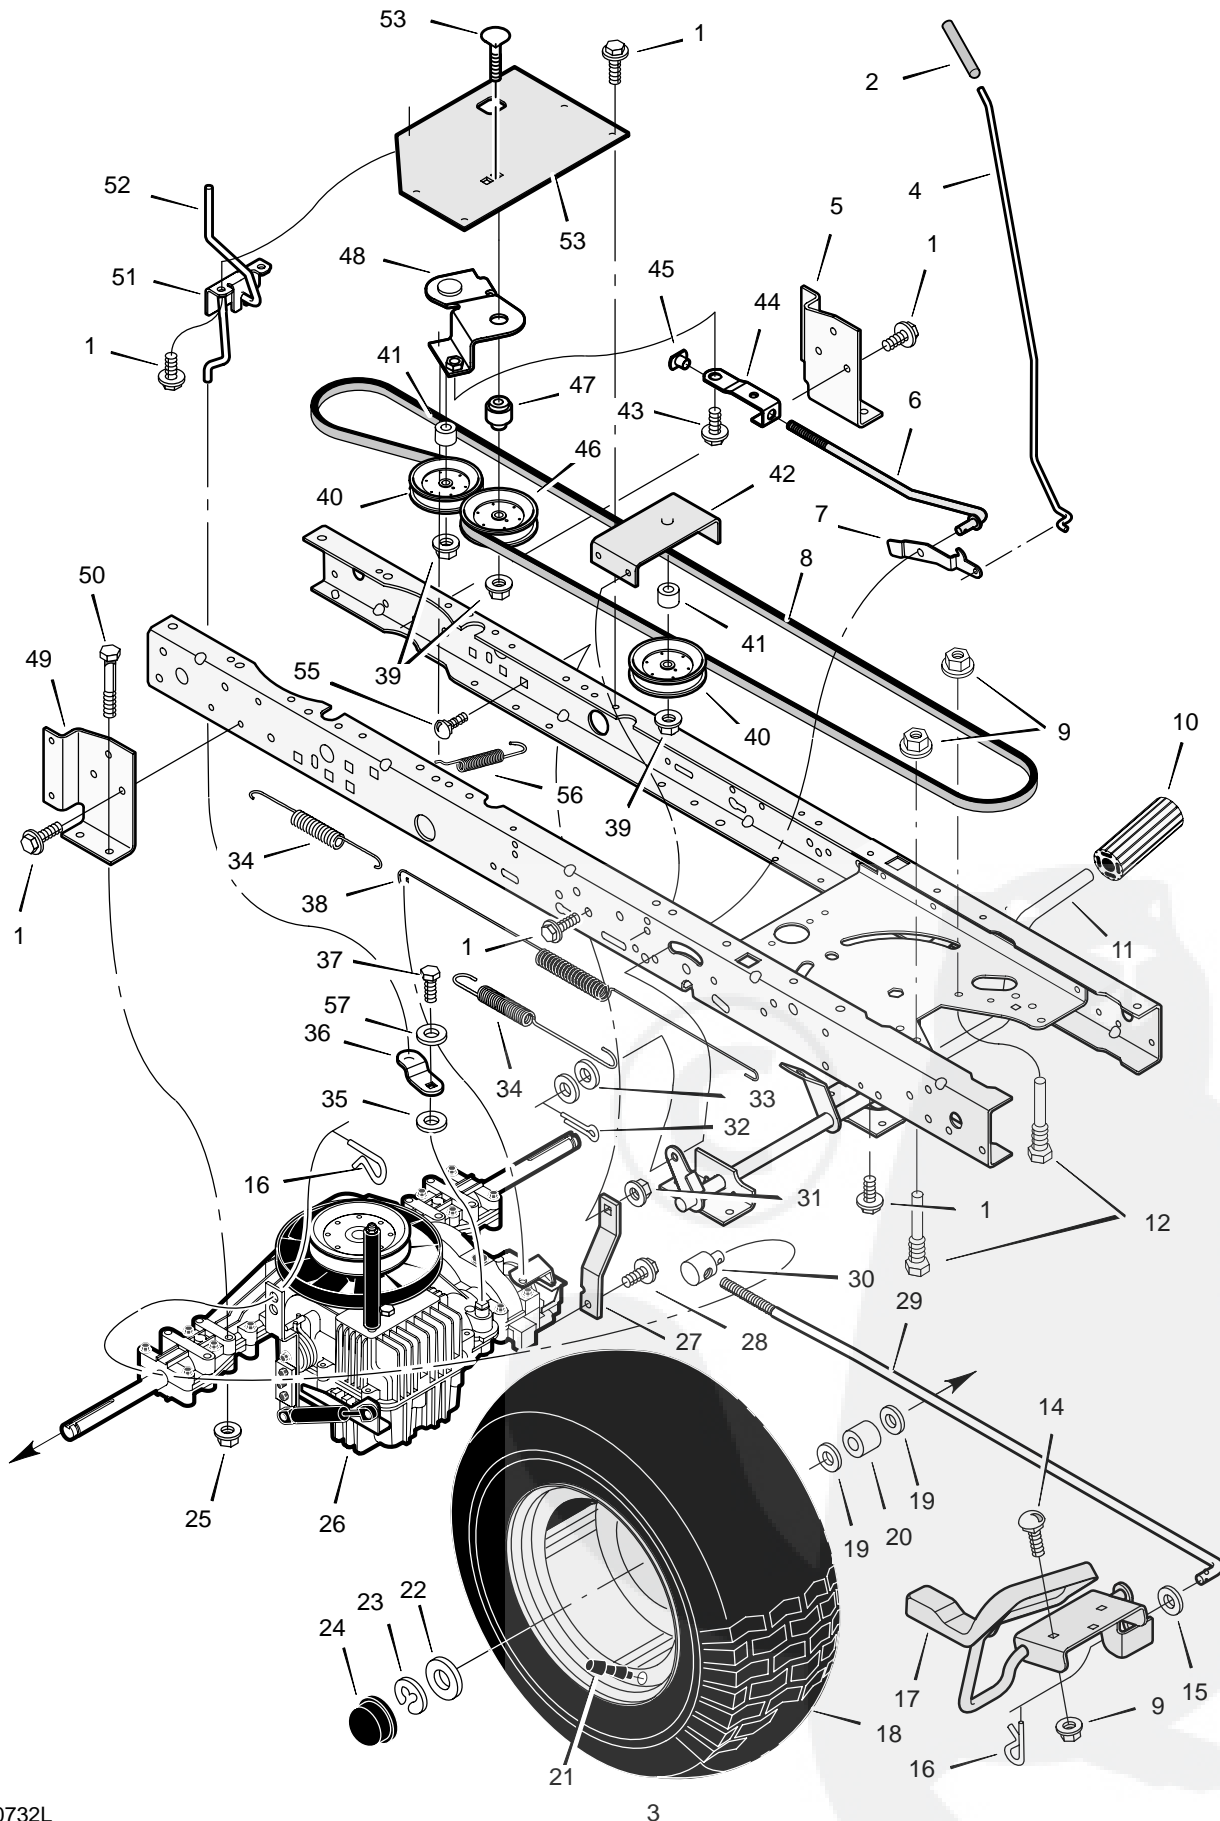

MODEL 405601x50A

REPAIR PARTS DRIVE ASSEMBLY

MODEL 405601x50A

REPAIR PARTS DRIVE ASSEMBLY

Key No.	Description	Part No.	Key No.	Description	Part No.
1	Screw	26x249	30	Nut, Adjusting	092132
2	Grip, Parking Brake	091079	31	Nut, Centerlock	015x84
4	Rod, Parking Brake	1001245 Z	32	Pin, Cotter	030x20
5	Bracket, Left Transaxle	094008E701	33	Washer	017x48
6	Rod, Clutch	1001013 Z	34	Spring, Extension	165x92
7	Latch, Parking Brake	094045 Z	35	Washer	17x148
8	V-Belt, Drive	37x106	36	Arm, Disconnect	1001086 Z
9	Nut, Flange	015x79	37	Capscrew	06x105
10	Pedal, Brake/Clutch	021544	38	Spring, Brake	165x150
11	Assembly, Brake Pedal	1001011E701	39	Locknut, Flange	015x98
12	Screw, Guide	094384	40	Pulley, Idler	690409
14	Bolt, Carriage	002x53	41	Spacer	690369
15	Washer	017x57	42	Bracket, Idler Assembly	1001097E701
16	Pin, Hair	0031x4	43	Bolt, Shoulder	009x49
17	Pedal Assembly, Hydro	095121E700	44	Link, Clutch	1001007 Z
18	Wheel & Tire Ass'y, Rear	092294-601	45	Nut, Tee	1001014
--	Tire ONLY *	024375	46	Pulley, Idler	690410
--	Tube ONLY	407049	47	Bushing, Pivot	1001012
19	Washer	17x160	48	Arm Assembly, Idler	1001018 Z
20	Spacer	690554 Z	49	Bracket, Right Transaxle	094008E701
21	Stem, Valve	024373	50	Bolt, Hex	01x155
22	Washer	17x195	51	Bracket, Disconnect	1001214 Z
23	E-Ring	0011x3	52	Rod, Disconnect	1001215 Z
24	Cap, Hub	094618	53	Bracket, Idler Pivot	1001108E701
25	Nut, Centerlock	015x88	54	Bolt, Carriage	002x92
26	Transaxle	**	55	Bolt, Carriage	002x78
27	Strap, Torque	1001085E701	56	Spring, Clutch	165x155
28	Screw	26x216	57	Washer	017x38
29	Rod, Control	1001234 Z			