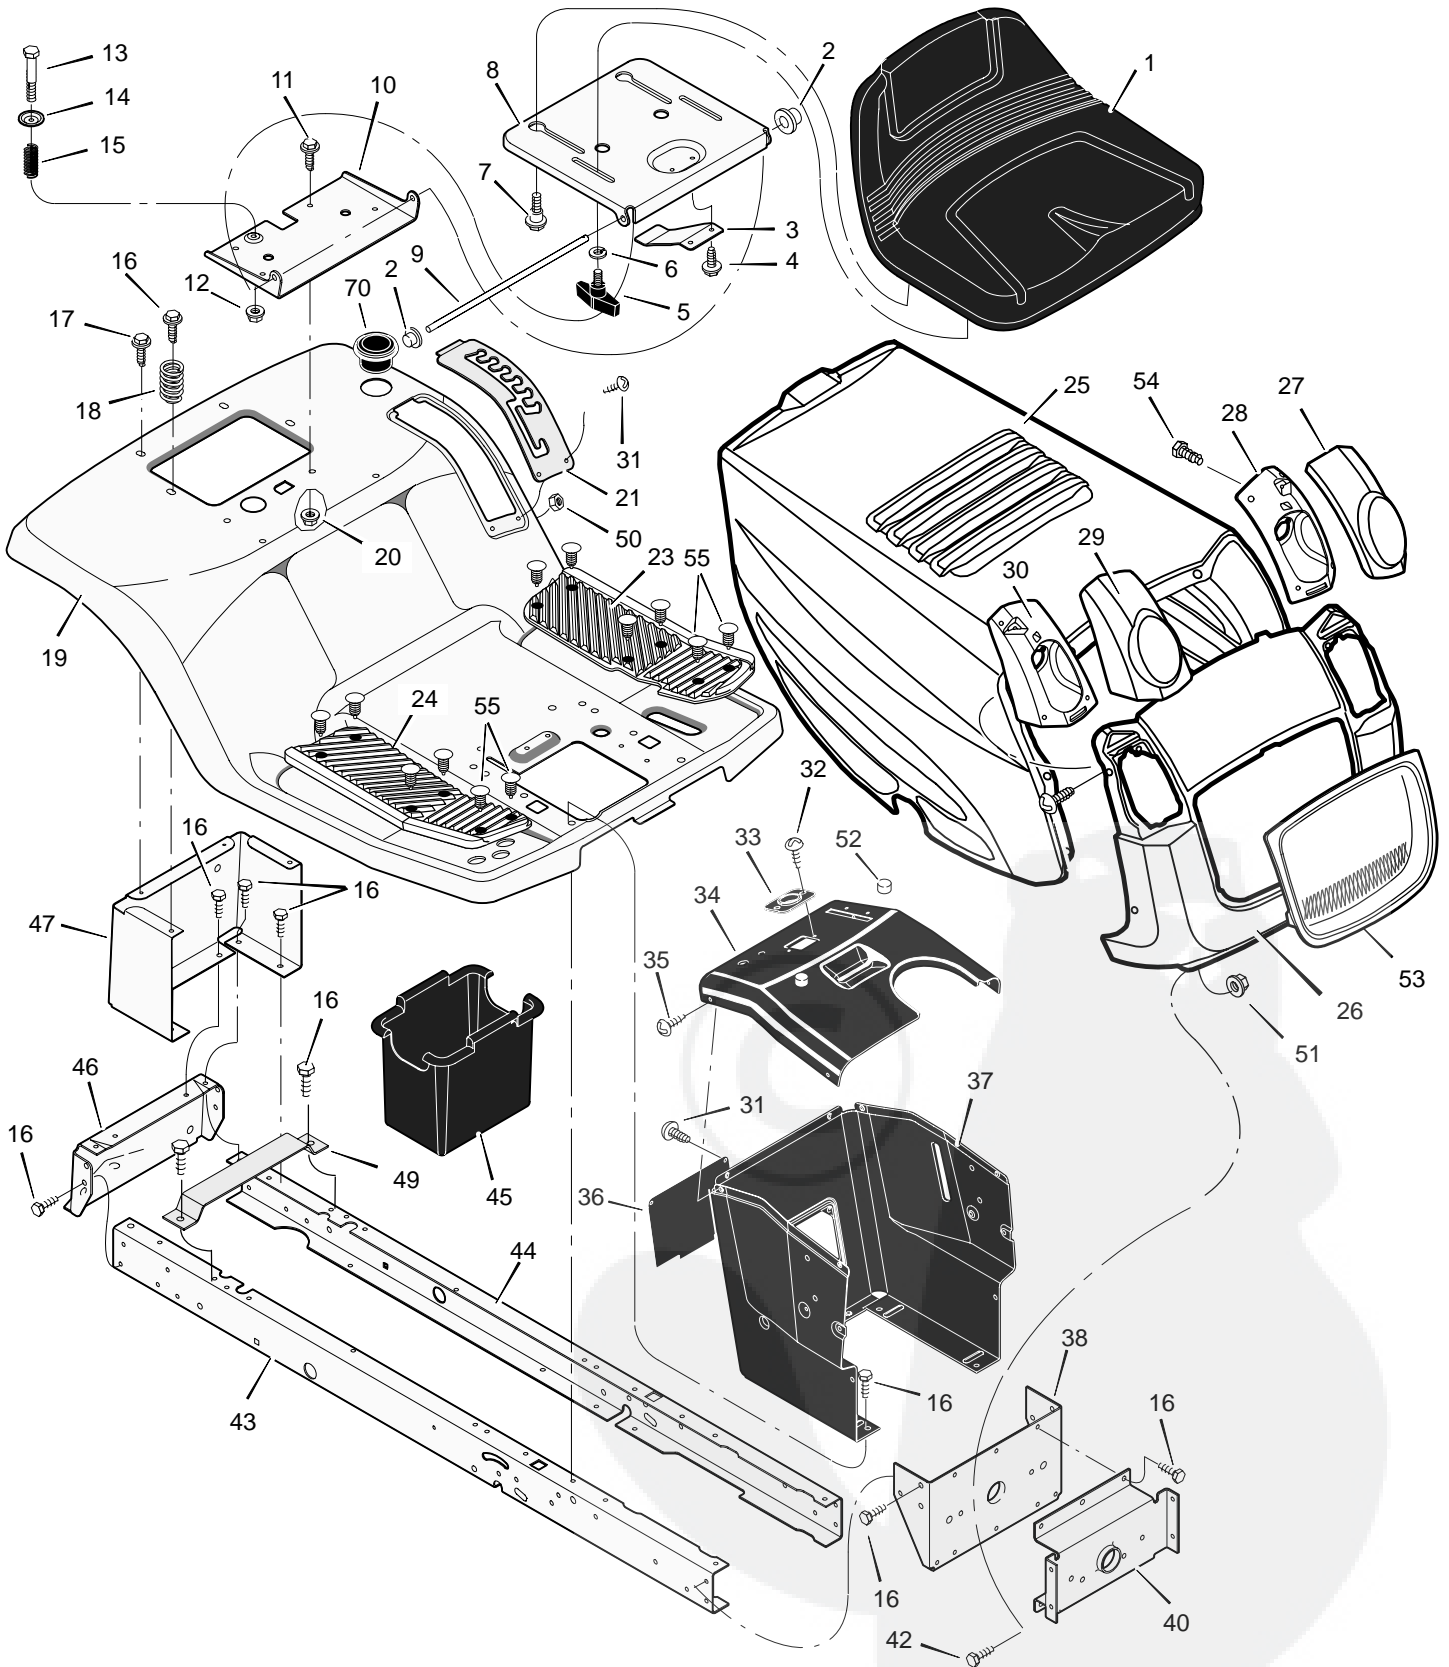

MODEL 405601x50A

REPAIR PARTS CHASSIS & HOOD

MODEL 405601x50A

REPAIR PARTS CHASSIS & HOOD

Key No.	Description	Part No.	Key No.	Description	Part No.
1	Seat	690567	28	Housing, Left Headlamp	1001544
2	Cap, Push On	028x23	29	Lens, Right	1001545
3	Spring	094057	30	Housing, Right Headlamp	1001543
4	Screw	26x229	31	Screw	26x270
5	Bolt, Wing	1001054	32	Screw	26x238
6	Washer	017x47 Z	33	Bearing, Steering	1001491
7	Bolt, Shoulder	009x56	34	Dash	1001584E717
8	Support, Seat	094154E700	35	Screw	26x201
9	Rod, Pivot	094156 Z	36	Panel, Access	093007E700
10	Bracket, Pivot	094153E700	37	Support, Dash	095318E717
11	Bolt	001x45	38	Bracket, Rear Hanger	1001270E701
12	Nut	015x89	40	Axle, Hanger	094007E701
13	Bolt, Shoulder	009x55	42	Bolt, Shoulder	009x58
14	Washer	094155 Z	43	Frame, Right	1001268E701
15	Spring	164x31	44	Frame, Left	1001269E701
16	Screw	26x249	45	Container, Battery	690424
17	Screw	26x263	46	Plate, Hitch	1001002E701
18	Spring	164x30	47	Panel, Rear	690434E701
19	Deck, Seat	1001559E245	49	Support, Battery	690482E701
20	Nut	15x123	50	Nut	015x81
21	Plate, Index	094829E700	51	Nut	15x124
22	Screw	009x47	52	Bumper	094376
23	Mat, Left	1001583	53	Insert, Grille	1001541
24	Mat, Right	1001580	54	Screw	26x259
25	Hood	1001536E245	55	Clip, Gray	311087
26	Grille	1001531E717	70	Holder, Cup	1001542
27	Lens, Left	1001546	—	Instruction Book & Parts List	F-030732L