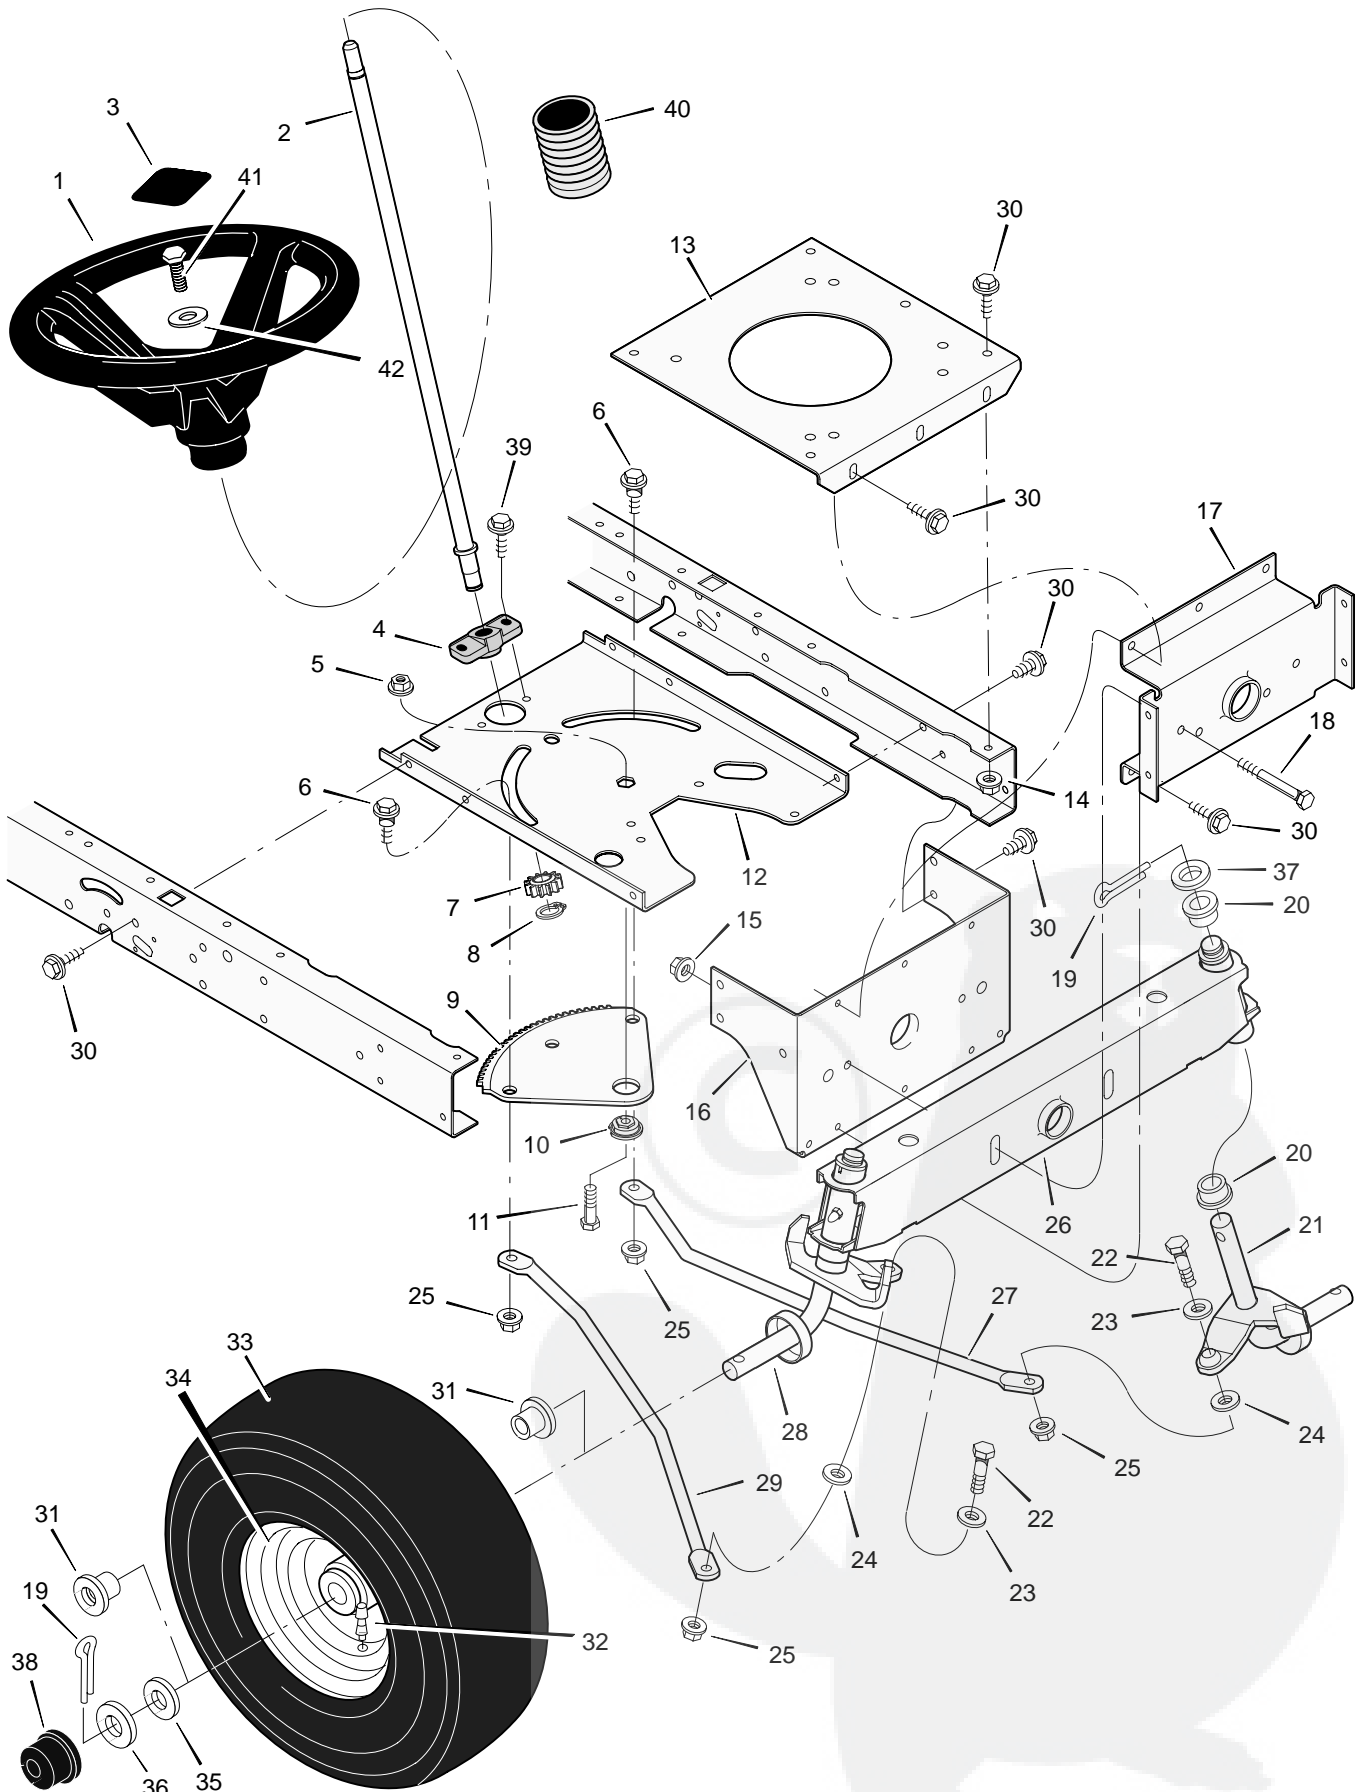

MODEL 405601x50A

REPAIR PARTS STEERING

MODEL 405601x50A

REPAIR PARTS STEERING

Key No.	Description	Part No.	Key No.	Description	Part No.
1	Wheel, Steering	095184	23	Washer	17x104
2	Post, Steering	690625	24	Washer	17x53 Z
3	Insert, Steering Wheel	711325	25	Nut, Flange	015x84
4	Bearing	094124	26	Axle Assembly	1001460E701
5	Nut, Flange	15x111	27	Drag Link, Left	095329E701
6	Bolt, Shoulder	009x57	28	Spindle Assembly, Right	094575E701
7	Gear, Pinion	690183	29	Drag Link, Right	095328E701
8	Ring, Snap	011x25	30	Screw	26x249
9	Gear, Sector	094121	31	Bearing, Wheel	091334
10	Bearing	094123	32	Stem, Valve	024373
11	Bolt	001x84	33	Tire *	024380
12	Plate, Steering	1001121E701	—	Tube	407924
13	Plate, Engine	094006E700	34	Wheel and Tire Assembly	094581-601
14	Nut, Flange	015x88	35	Washer	17x195
15	Nut, Flange	15x118	36	Washer	17x192
16	Bracket, Hanger	1001270E701	37	Washer	17x113
17	Axle, Hanger	094007E701	38	Hub Cap	094618
18	Bolt	01x146	39	Screw	26x267
19	Pin, Cotter	030x49	40	Bellows	054789
20	Bearing	690150	41	Bolt	0025x3
21	Spindle Assembly, Left	094576E701	42	Washer	17x146
22	Bolt	01x111			

* When you order a tire, make sure to give the brand name of the tire so that the tread pattern on the tire will match.