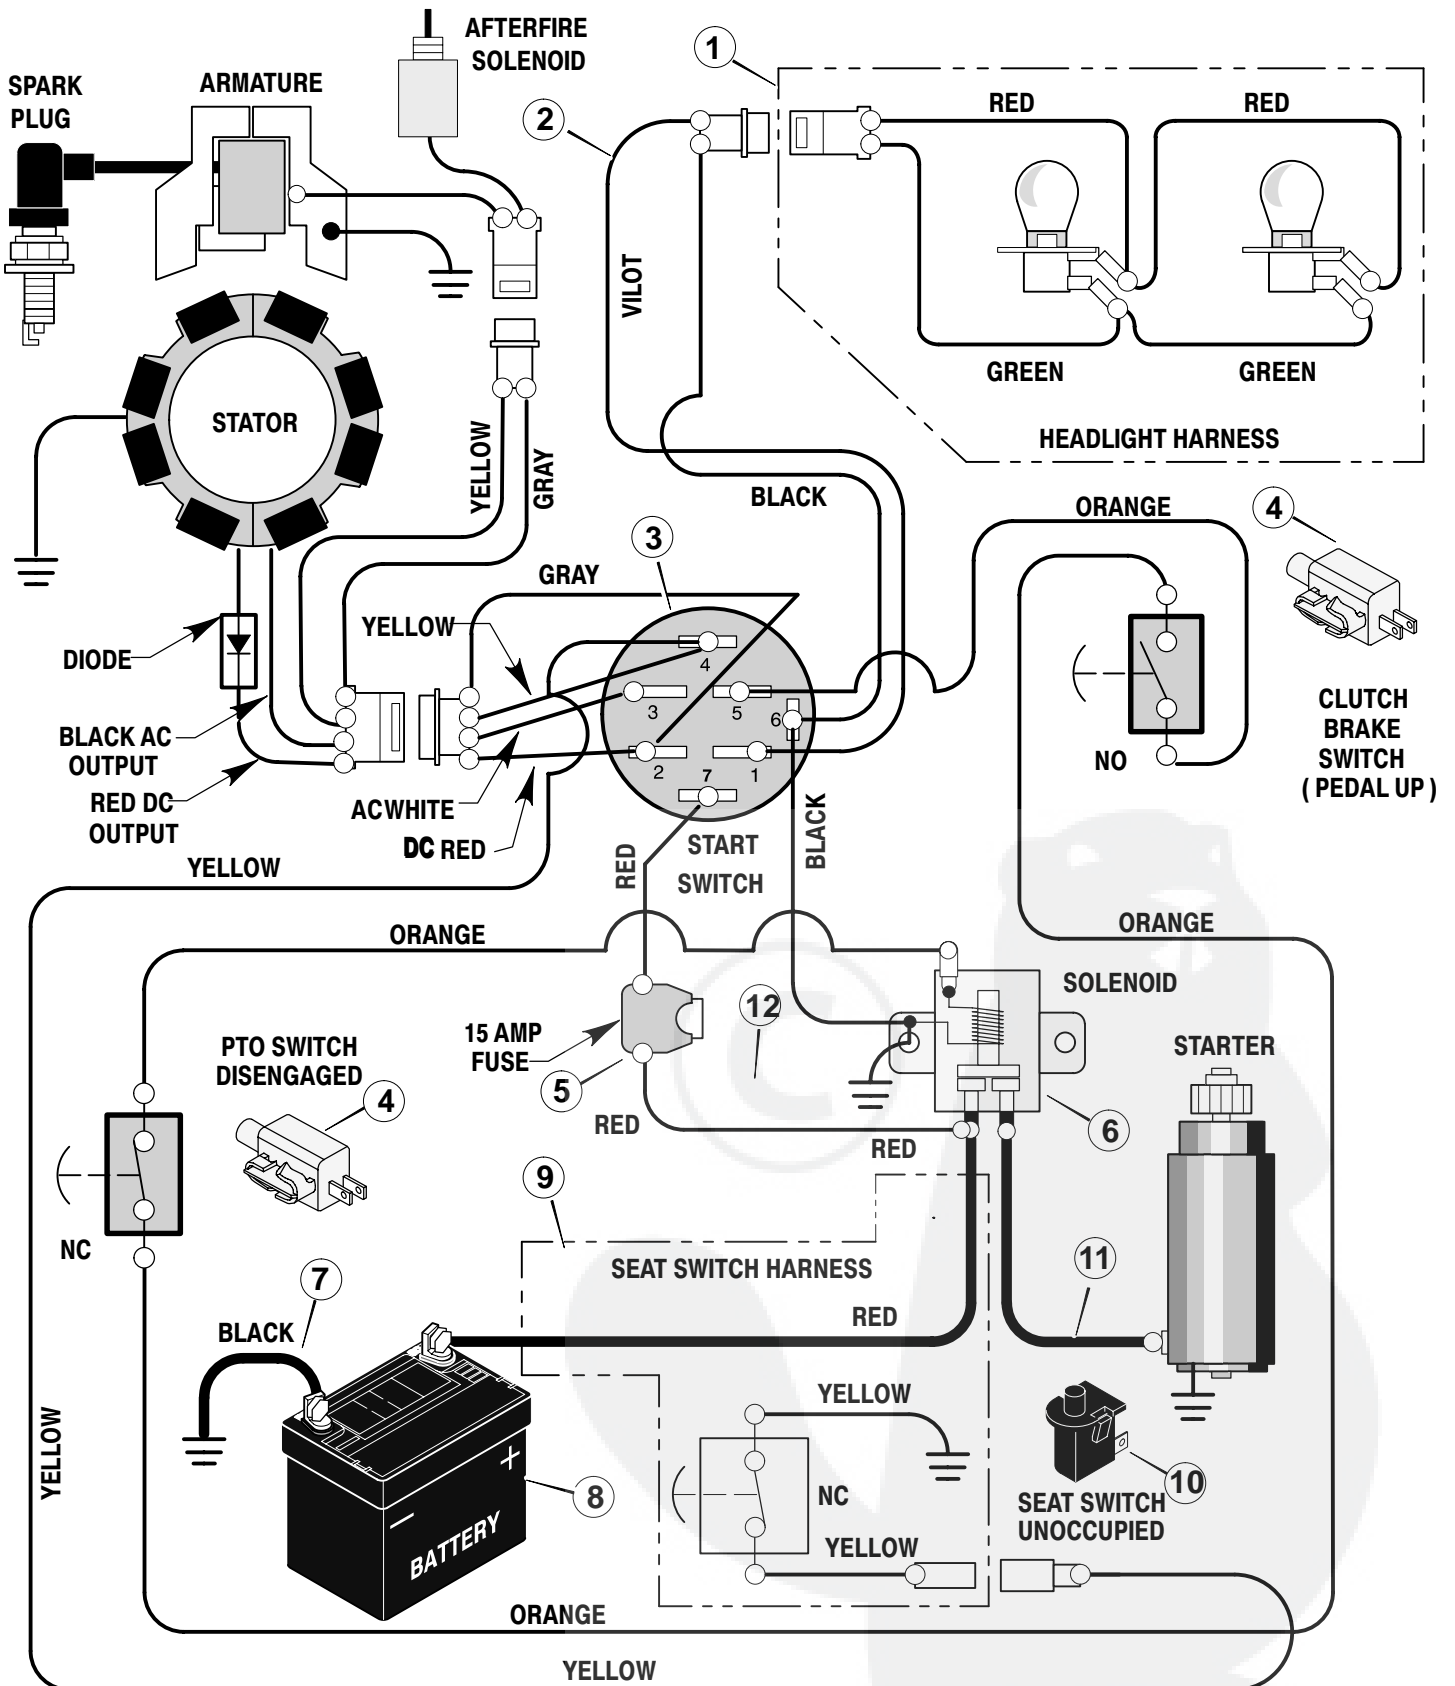

* Includes Key No. 17, 18, 30, 31, 32, 33, 45, 46, 47 and 51.

MODEL 405601x50A

REPAIR PARTS ENGINE MOUNT

Key No.	Description	Part No.
1	Fuel Cap * *	092317
2	Fuel Tank	690280
3	Hose Clamp * *	095197
4	Fuel Line (Must be cut to length) * *	7601033
5	Hose Clamp * *	095197
6	Screw	26x201
7	Plate, Engine	094006E700
8	Throttle Control	092371
9	Engine	—
10	Bolt, Engine Mount	0025x7
11	Stack Pulley Assembly	690439 Z
12	Lockwasher	019x35
13	Bolt, Hex	01x140
14	Washer	17x170
15	Screw	26x249
16	Screw	26x229
17	Bracket, Muffler	690538E700
18	Screw	26x277
19	Bracket, Muffler Mount	690537E701
20	Screw	26x263
21	Guide, Belt	094384
22	Nut, Flange	015x79 Z
23	Guide, Belt	094066
25	Exhaust Tube, Single	1001496
26	Screw	26x253
30	Shield, Heat	1001619-717
—	Guard, Heat Shield *	1001620-717
31	Muffler	094654
32	Gasket	091309
33	Screw	06x103
34	Washer	018x15

* Not Illustrated

** These parts are included with Key 2.

MODEL 405601x50A

REPAIR PARTS ELECTRICAL SYSTEM

Key No.	Description	Part No.
1	Harness, Light Wire	250x92
	Socket, Light	092372
	Bulb, Light	090084
2	Harness, Chassis Wire	250x112
3	Switch, Ignition	092556
	Key, Ignition	020729
	Nut, Hex	091489
	Cap, Ignition	091488
4	Switch, Limit	1001575
5	Fuse	302031
	Holder, Fuse	407078
6	Solenoid	094613
	Screw, Mounting	26x229
	Locknut	15x116
7	Cable, Battery Ground	024x32
	Screw, Ground Cable	26x213
8	Battery	021075
	Bolt, Carriage	002x82
	Wingnut	014x79
	Boot, Battery –Positive	690604
9	Harness, Seat Switch Wire	250x67
10	Switch, Seat Sensor	094159
11	Cable	024x31