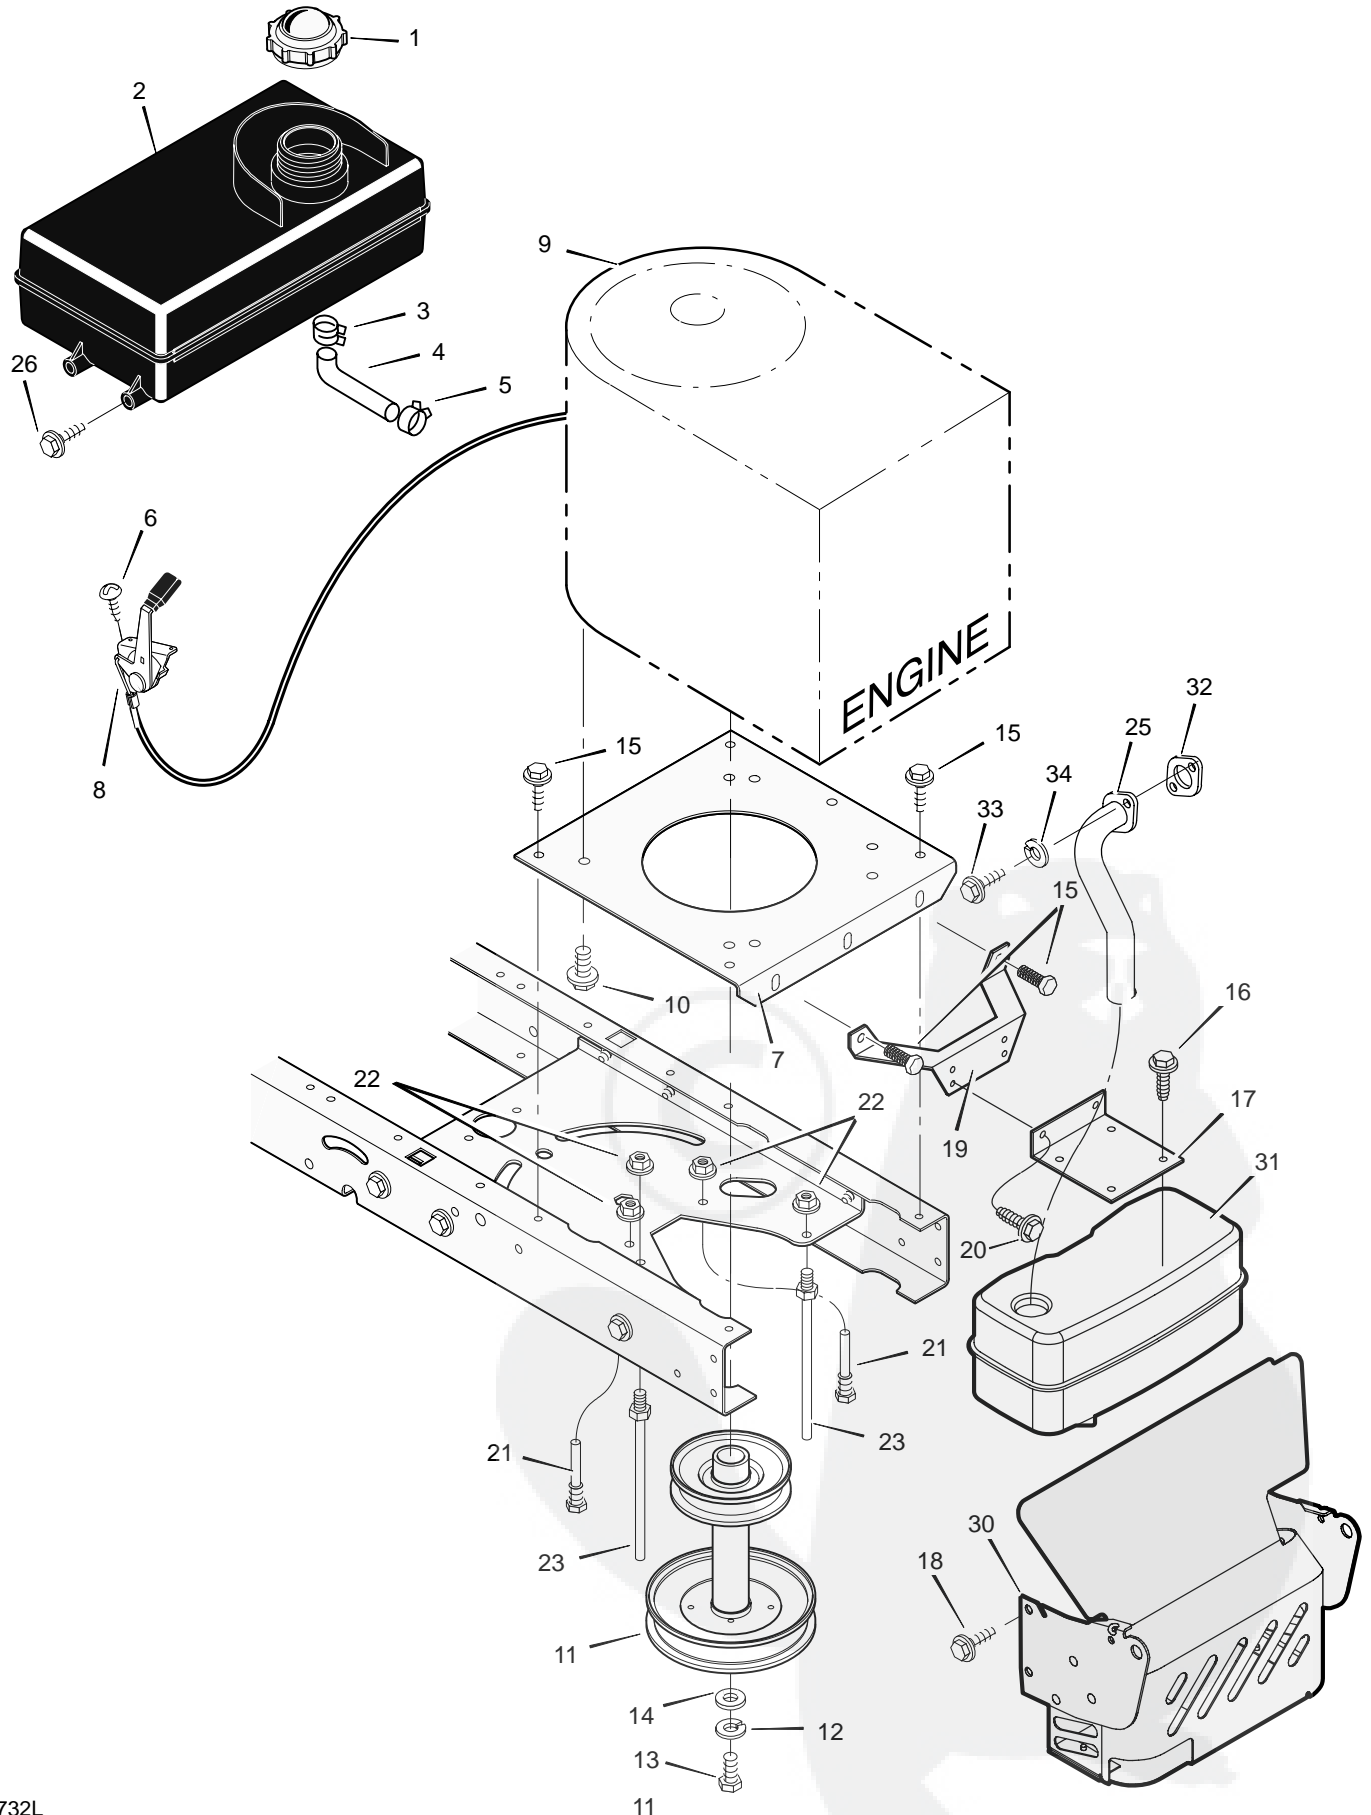

Key No.	Description	Part No.	Key No.	Description	Part No.
1	Grip	092698	23	Washer	017x57
2	Handle, PTO	094157 Z	24	Pin, Hair	0031x4
3	Pad, Switch	094022 Z	25	Washer	017x91
4	Bolt	0025x3	26	Bolt, Carriage	002x85
5	Grip	092697	27	Lever Assembly, Lift	1001111E701
6	Spring	166x40	30	Pin	094067
7	Washer	17x103	31	Bracket, Rear Suspension	094055E701
8	Handle, Lift	690533	32	Spacer, Lifter	690151
9	Lever, PTO	094017 Z	33	Bolt, Shoulder	009x53
10	Bolt, Shoulder	009x39	34	Bracket, Pivot	094015E700
11	Pin, Cotter	030x20	36	Washer	17x191
13	Link, PTO	094004 Z	37	Nut, Flange	015x84
14	Nut, Flange	015x84	38	Spring	165x131
15	Screw	26x249	39	Nut, Flange	015x68
16	Spring	166x39	40	Bracket, PTO	094005E700
17	Bracket, PTO	094018E701	41	Hanger, Left Deck	094027E701
18	Spring	165x119	42	Hanger, Right Deck	094026E701
19	Crank, PTO	690394E701	43	Rod, Hanger	094158 Z
20	Link, Lift	690212E701	44	Bracket, Suspension	690539E701
21	Link, Lift Handle	690122E700	45	Plate, Stiffening	1001098E701
22	Washer	17x168			

* Includes Key No. 17, 18, 30, 31, 32, 33, 45, 46, 47 and 51.

MODEL 405601x50A

REPAIR PARTS ENGINE MOUNT

Key No.	Description	Part No.
1	Fuel Cap * *	092317
2	Fuel Tank	690280
3	Hose Clamp * *	095197
4	Fuel Line (Must be cut to length) * *	7601033
5	Hose Clamp * *	095197
6	Screw	26x201
7	Plate, Engine	094006E700
8	Throttle Control	092371
9	Engine	—
10	Bolt, Engine Mount	0025x7
11	Stack Pulley Assembly	690439 Z
12	Lockwasher	019x35
13	Bolt, Hex	01x140
14	Washer	17x170
15	Screw	26x249
16	Screw	26x229
17	Bracket, Muffler	690538E700
18	Screw	26x277
19	Bracket, Muffler Mount	690537E701
20	Screw	26x263
21	Guide, Belt	094384
22	Nut, Flange	015x79 Z
23	Guide, Belt	094066
25	Exhaust Tube, Single	1001496
26	Screw	26x253
30	Shield, Heat	1001619-717
—	Guard, Heat Shield *	1001620-717
31	Muffler	094654
32	Gasket	091309
33	Screw	06x103
34	Washer	018x15