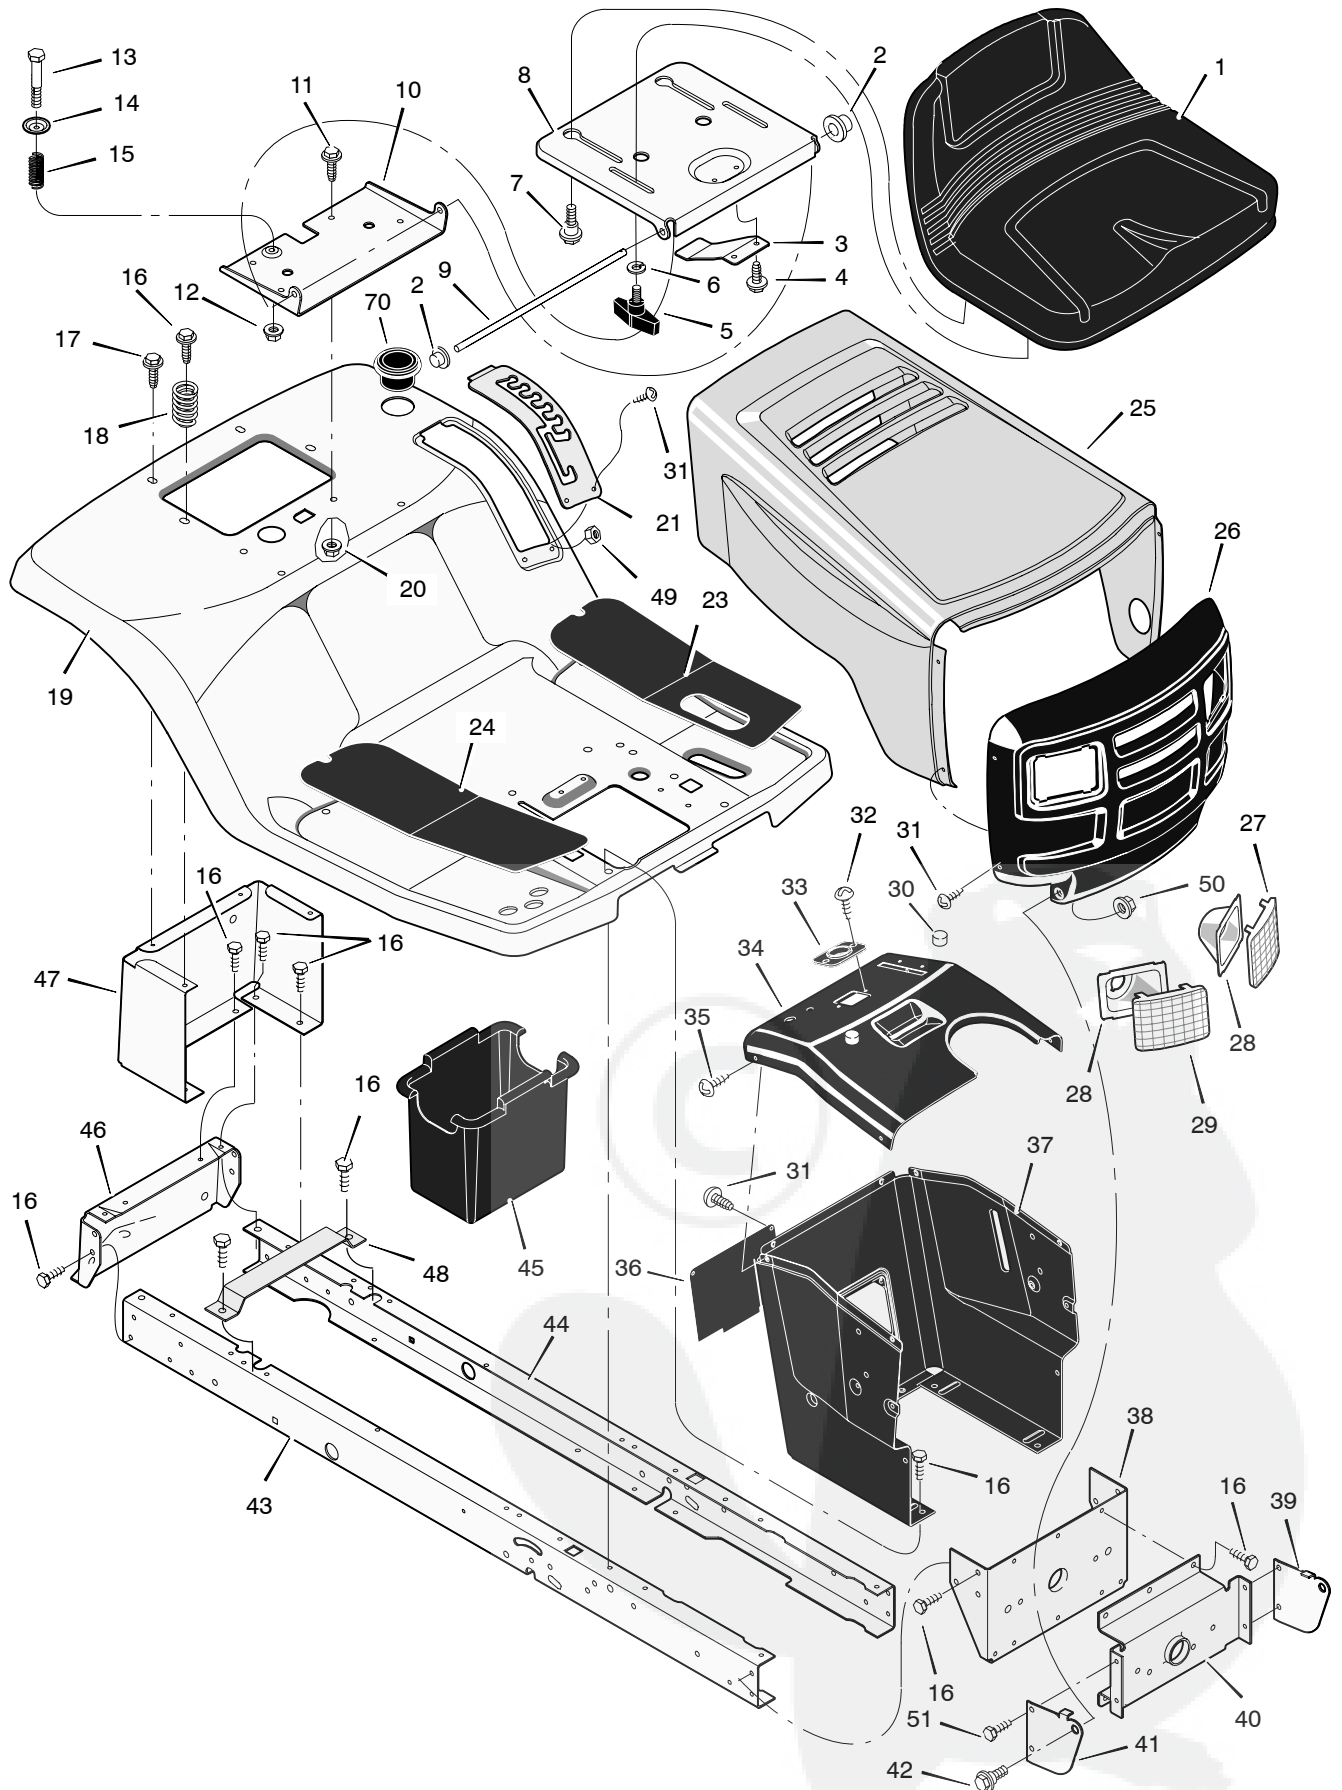

MODEL 405602x51A

REPAIR PARTS CHASSIS & HOOD

MODEL 405602x51A

REPAIR PARTS CHASSIS & HOOD

Key No.	Part No.	Description	Key No.	Part No.	Description
1	690566	Seat	29	094080	Lens, Right
2	028x23	Cap, Push On	30	094376	Bumper
3	094057	Spring	31	26x270	Screw
4	26x229	Screw	32	26x238	Screw
5	1001054	Bolt, Wing	33	1001491	Bearing, Steering
6	017x47	Washer	34	1001584E700	Dash
7	009x56	Bolt, Shoulder	35	26x201	Screw
8	094154E701	Support, Seat	36	093007E701	Panel, Access
9	094156 Z	Rod, Pivot	37	095318E701	Support, Dash
10	1001648E701	Bracket, Pivot	38	1001270E701	Bracket, Rear Hanger
11	001x45	Bolt	39	094083E701	Support, Left Grille
12	015x89	Nut	40	094007E701	Axle, Hanger
13	009x55	Bolt, Shoulder	41	094082E701	Support, Right Grille
14	094155 Z	Washer	42	009x58	Bolt, Shoulder
15	164x31	Spring	43	1001928E701	Frame, Right
16	26x249	Screw	44	1001927E701	Frame, Left
17	26x263	Screw	45	690424	Container, Battery
18	164x30	Spring	46	1001002E700	Plate, Hitch
19	1001559E245	Deck, Seat	47	690434E700	Panel, Rear
20	015x123	Nut	48	690482E701	Bracket, Battery Support
21	094829E700	Plate, Index	49	015x81	Nut
23	094999	Mat, Left	50	15x124	Nut
24	094998	Mat, Right	51	26x277	Screw
25	1001492E245	Hood	70	1001542	Holder, Cup
26	094079E700	Grille	—	690651	Bag, Assembly Parts
27	094081	Lens, Left	—	F-040753L	Instruction Book & Parts List
28	094807 Z	Bezel			