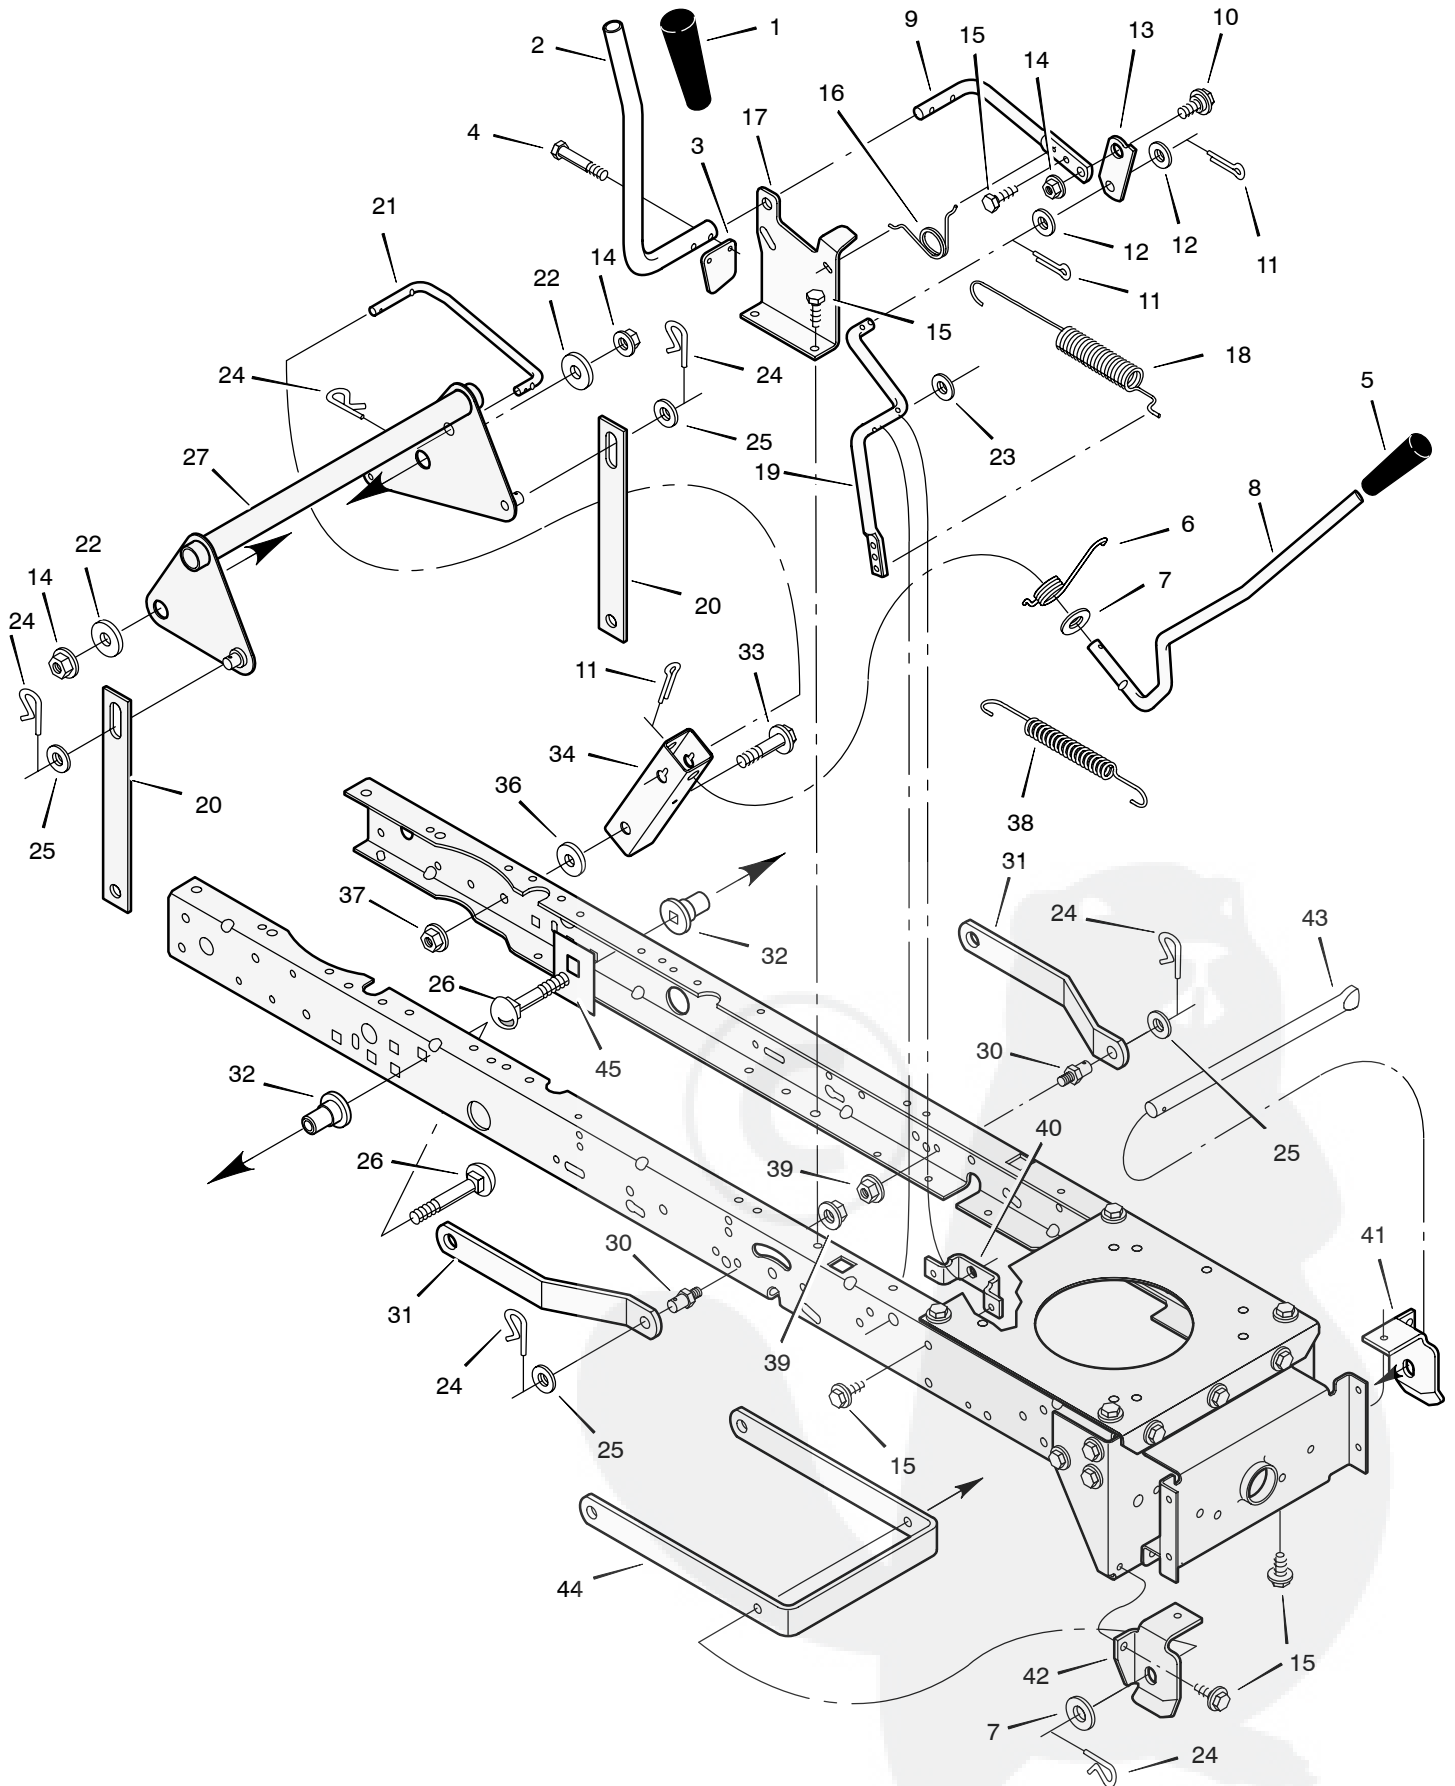

MODEL 405602x51A

REPAIR PARTS MOWER HOUSING SUSPENSION

MODEL 405602x51A

REPAIR PARTS MOWER HOUSING SUSPENSION

Key No.	Part No.	Description
1	092698	Grip
2	094157 Z	Handle, PTO
3	094022 Z	Pad, Switch
4	0025x3	Bolt
5	092697	Grip
6	166x40	Spring
7	17x103	Washer
8	690533	Handle, Lift
9	094017 Z	Lever, PTO
10	009x39	Bolt, Shoulder
11	030x20	Pin, Cotter
13	094004 Z	Link, PTO
14	015x84	Nut, Flange
15	26x249	Screw
16	166x39	Spring
17	094018E701	Bracket, PTO
18	165x119	Spring
19	690394E701	Crank, PTO
20	690212E701	Link, Lift
21	690122E700	Link, Lift Handle

Key No.	Part No.	Description
23	017x57	Washer
24	0031x4	Pin, Hair
25	017x91	Washer
26	002x85	Bolt, Carriage
27	1001111E701	Lever Assembly, Lift
30	094067	Pin
31	094055E701	Bracket, Rear Suspension
32	690151	Spacer, Lifter
33	009x53	Bolt, Shoulder
34	094015E700	Bracket, Pivot
36	17x191	Washer
37	015x84	Nut, Flange
38	165x131	Spring
39	015x68	Nut, Flange
40	094005E700	Bracket, PTO
41	094027E701	Hanger, Left Deck
42	094026E701	Hanger, Right Deck
43	094158 Z	Rod, Hanger
44	690539E701	Bracket, Suspension
45	1001098E701	Plate, Stiffening