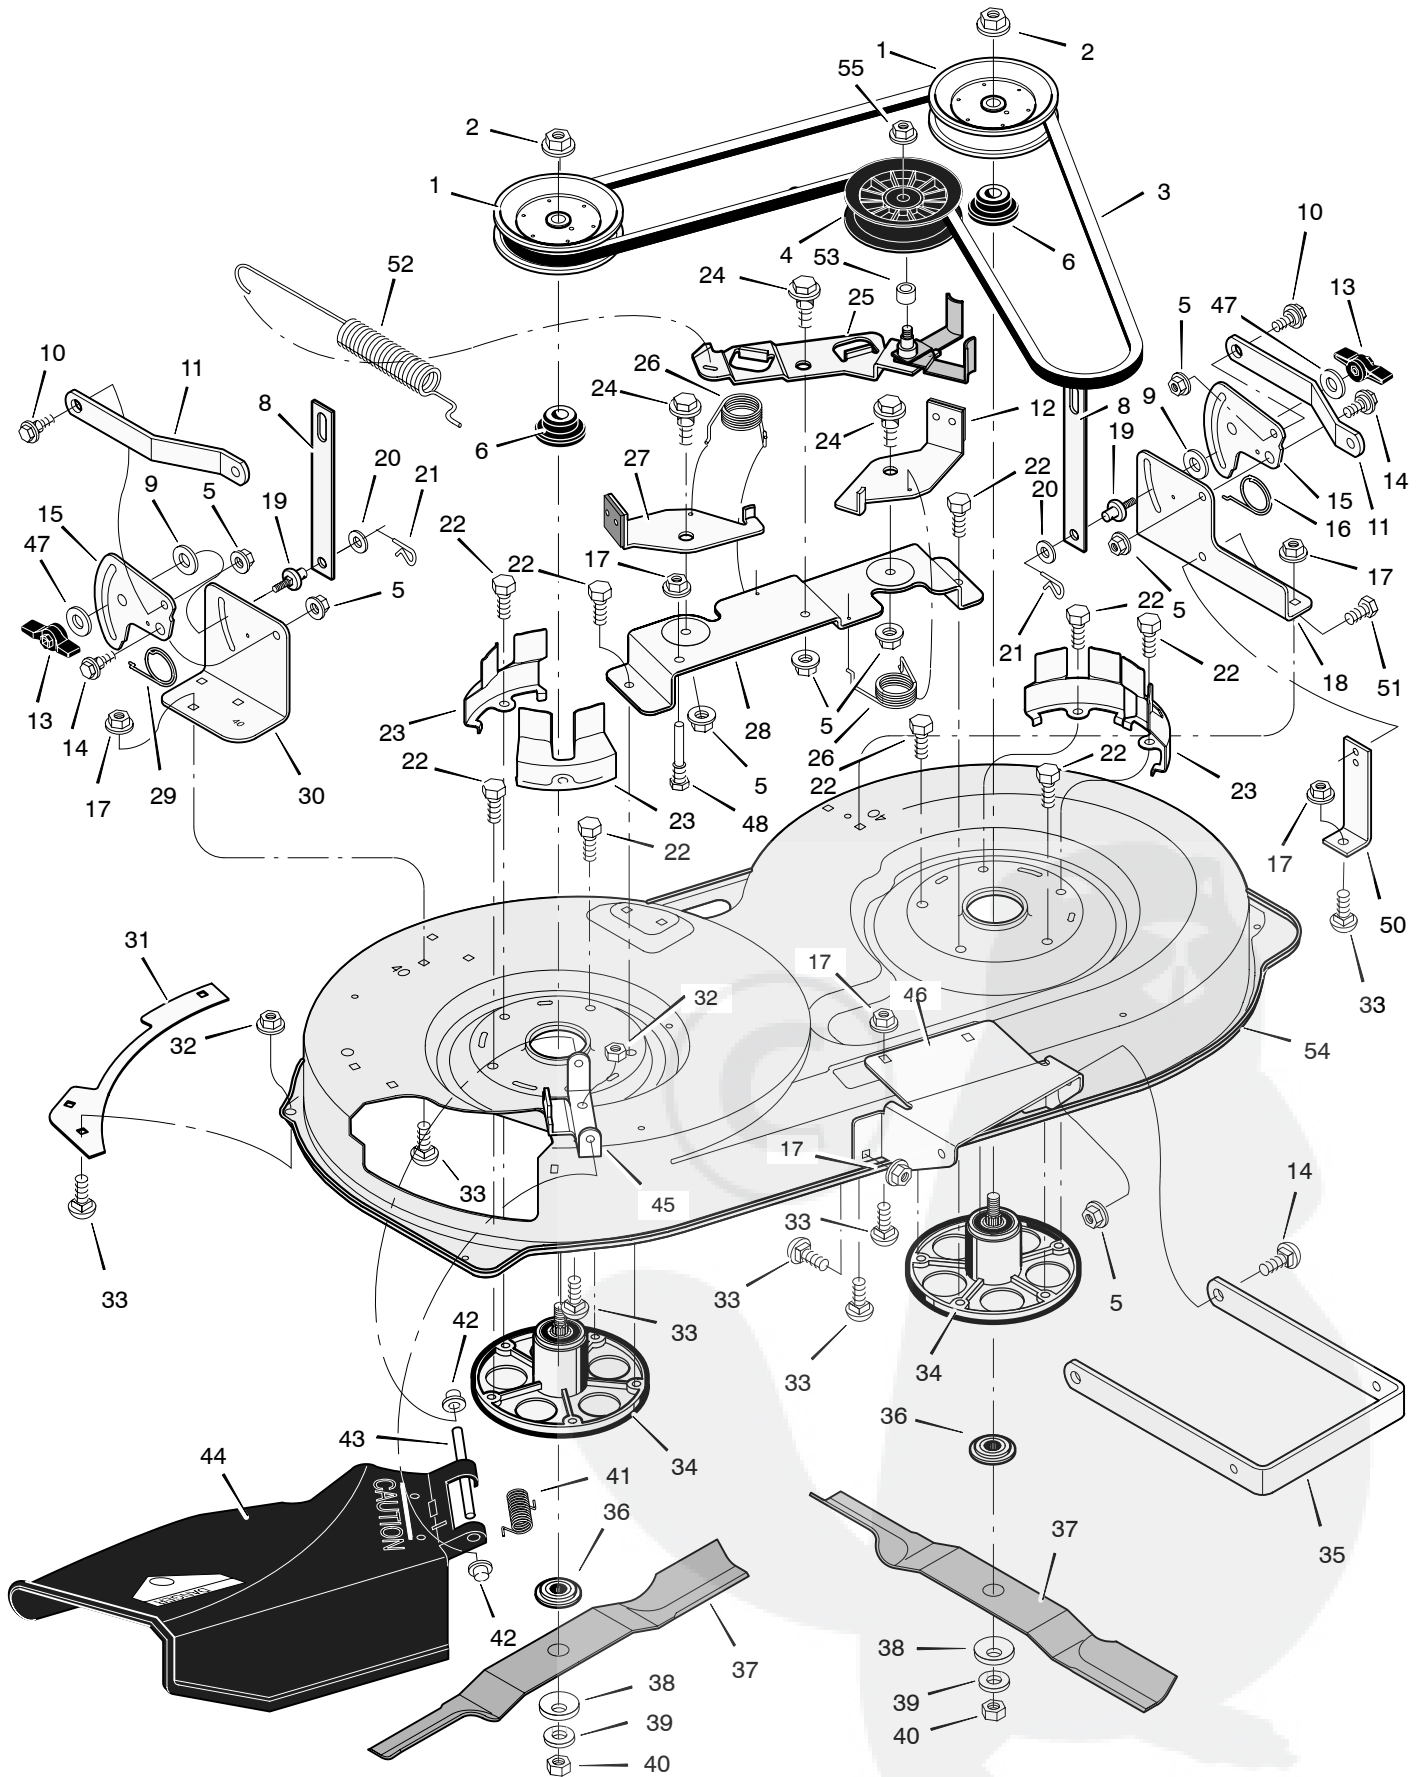

MODEL 405602x51A

REPAIR PARTS MOWER HOUSING

MODEL 405602x51A

REPAIR PARTS MOWER HOUSING

Key No.	Part No.	Description	Key No.	Part No.	Description
1	092851	Pulley, Jackshaft	30	094142E700	Bracket, Suspension
2	15x140	Nut, Hex	31	091770E700	Plate
3	037x62	Belt, Mower Drive	32	015x88	Nut, Flange
4	690387	Pulley, Idler	33	002x53	Bolt, Carriage
5	015x84	Nut, Flange	34	1001200	Mandrell (Includes Key 6)
6	1001197 *	Spacer, Pulley	35	690539E701	Bracket, Suspension
8	690212E701	Link, Lift	36	690411	Adapter, Blade
9	094137	Pad, Friction	37	1001428E701	Blade
10	009x52	Bolt, Shoulder	38	17x166	Washer
11	094055E701	Bracket, Suspension	39	17x165	Washer
12	094049E701	Pad Assembly, Left Brake	40	15x100	Nut
13	094068	Knob	41	0166x4	Spring
14	009x51	Bolt, Shoulder	42	028x23	Cap, Push On
15	094128E700	Plate, Suspension	43	094957 Z	Rod, Pivot
16	166x43	Spring	44	094707	Deflector Assembly
17	015x79	Nut, Flange	45	094956E701	Bracket, Deflector
18	094143E700	Bracket, Suspension	46	094144E700	Bracket, Front Hanger
19	095194	Pin, Hanger	47	017x45 Z	Washer
20	017x91	Washer	48	094781	Guide, Belt
21	0031x4	Pin, Cotter	50	094681E700	Bracket, Support
22	0025x7	Bolt	51	26x249	Screw
23	094051E701	Cover, Pulley	52	165x119	Spring, Extension
24	009x39	Bolt, Shoulder	53	690369	Spacer
25	1001500	Arm, Idler	54	7601060	Housing, Blade
26	0166x41	Spring	55	015x98	Nut, Flange
27	094047E701	Pad Assembly, Right Brake	56	009x72	Bolt, Shoulder
28	094145E700	Bracket Assembly, Brake	1-56	7601044	Complete Mower Housing Assy.
29	166x42	Spring			

* Included with Key 34.