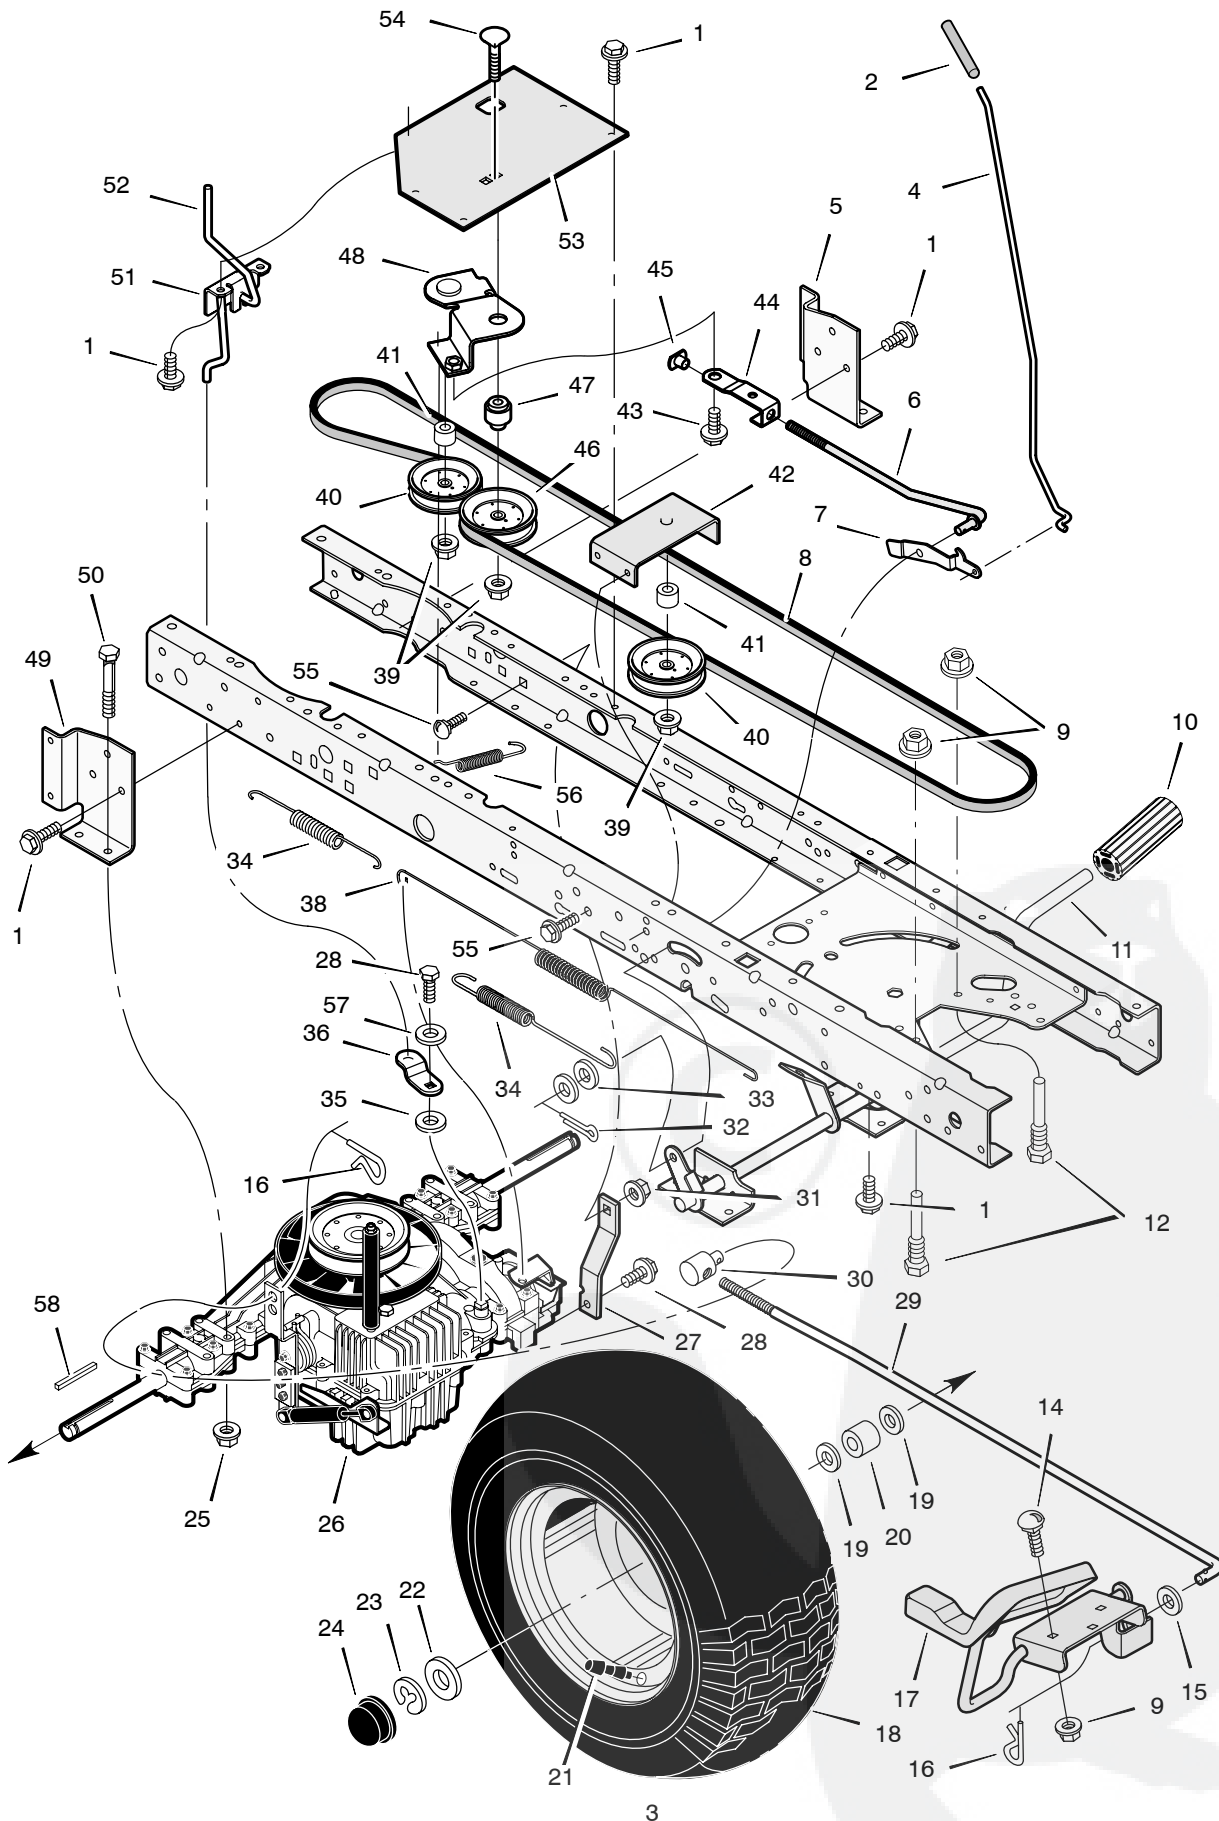

MODEL 405602x51A

REPAIR PARTS DRIVE ASSEMBLY

MODEL 405602x51A

REPAIR PARTS DRIVE ASSEMBLY

Key No.	Part No.	Description	Key No.	Part No.	Description
1	26x249	Screw	30	092132 Z	Nut, Adjusting
2	091079	Grip, Parking Brake	31	015x84	Nut, Centerlock
4	1001245 Z	Rod, Parking Brake	32	030x20	Pin, Cotter
5	094008E701	Bracket, Left Transaxle	33	017x48	Washer
6	1001013 Z	Rod, Clutch	34	165x92	Spring, Extension
7	094045 Z	Latch, Parking Brake	35	17x148	Washer
8	37x106	V-Belt, Drive	36	1001086 Z	Arm, Disconnect
9	015x79	Nut, Flange	37	06x105	Capscrew
10	021544	Pedal, Brake/Clutch	38	165x150	Spring, Brake
11	1001011E701	Assembly, Brake Pedal	39	015x98	Locknut, Flange
12	094384	Screw, Guide	40	690409	Pulley, Idler
14	002x53	Bolt, Carriage	41	690369	Spacer
15	017x57	Washer	42	1001097E701	Bracket, Idler Assembly
16	0031x4	Pin, Hair	43	009x49	Bolt, Shoulder
17	095121E701	Pedal Assembly, Hydro	44	1001007 Z	Link, Clutch
18	092289-601	Wheel & Tire Ass'y, Rear	45	1001014	Nut, Tee
--	091914	Tire ONLY *	46	690410	Pulley, Idler
--	407049	Tube ONLY	47	1001012	Bushing, Pivot
19	17x160	Washer	48	1001018 Z	Arm Assembly, Idler
20	690554 Z	Spacer	49	094008E701	Bracket, Right Transaxle
21	024373	Stem, Valve	50	01x155	Bolt, Hex
22	17x195	Washer	51	1001214 Z	Bracket, Dump Valve
23	0011x3	E-Ring	52	1001215 Z	Rod, Roll Release
24	094618	Cap, Hub	53	1001108E701	Bracket, Idler Pivot
25	015x88	Nut, Centerlock	54	002x92	Bolt, Carriage
26	---**---	Transaxle, Peerless Hydro	55	002x78	Bolt, Carriage
27	1001085E701	Strap, Torque	56	165x155	Spring, Clutch
28	26x216	Screw	57	017x38	Washer
29	1001234 Z	Rod, Control	58	021553	Key, Square 3/16"