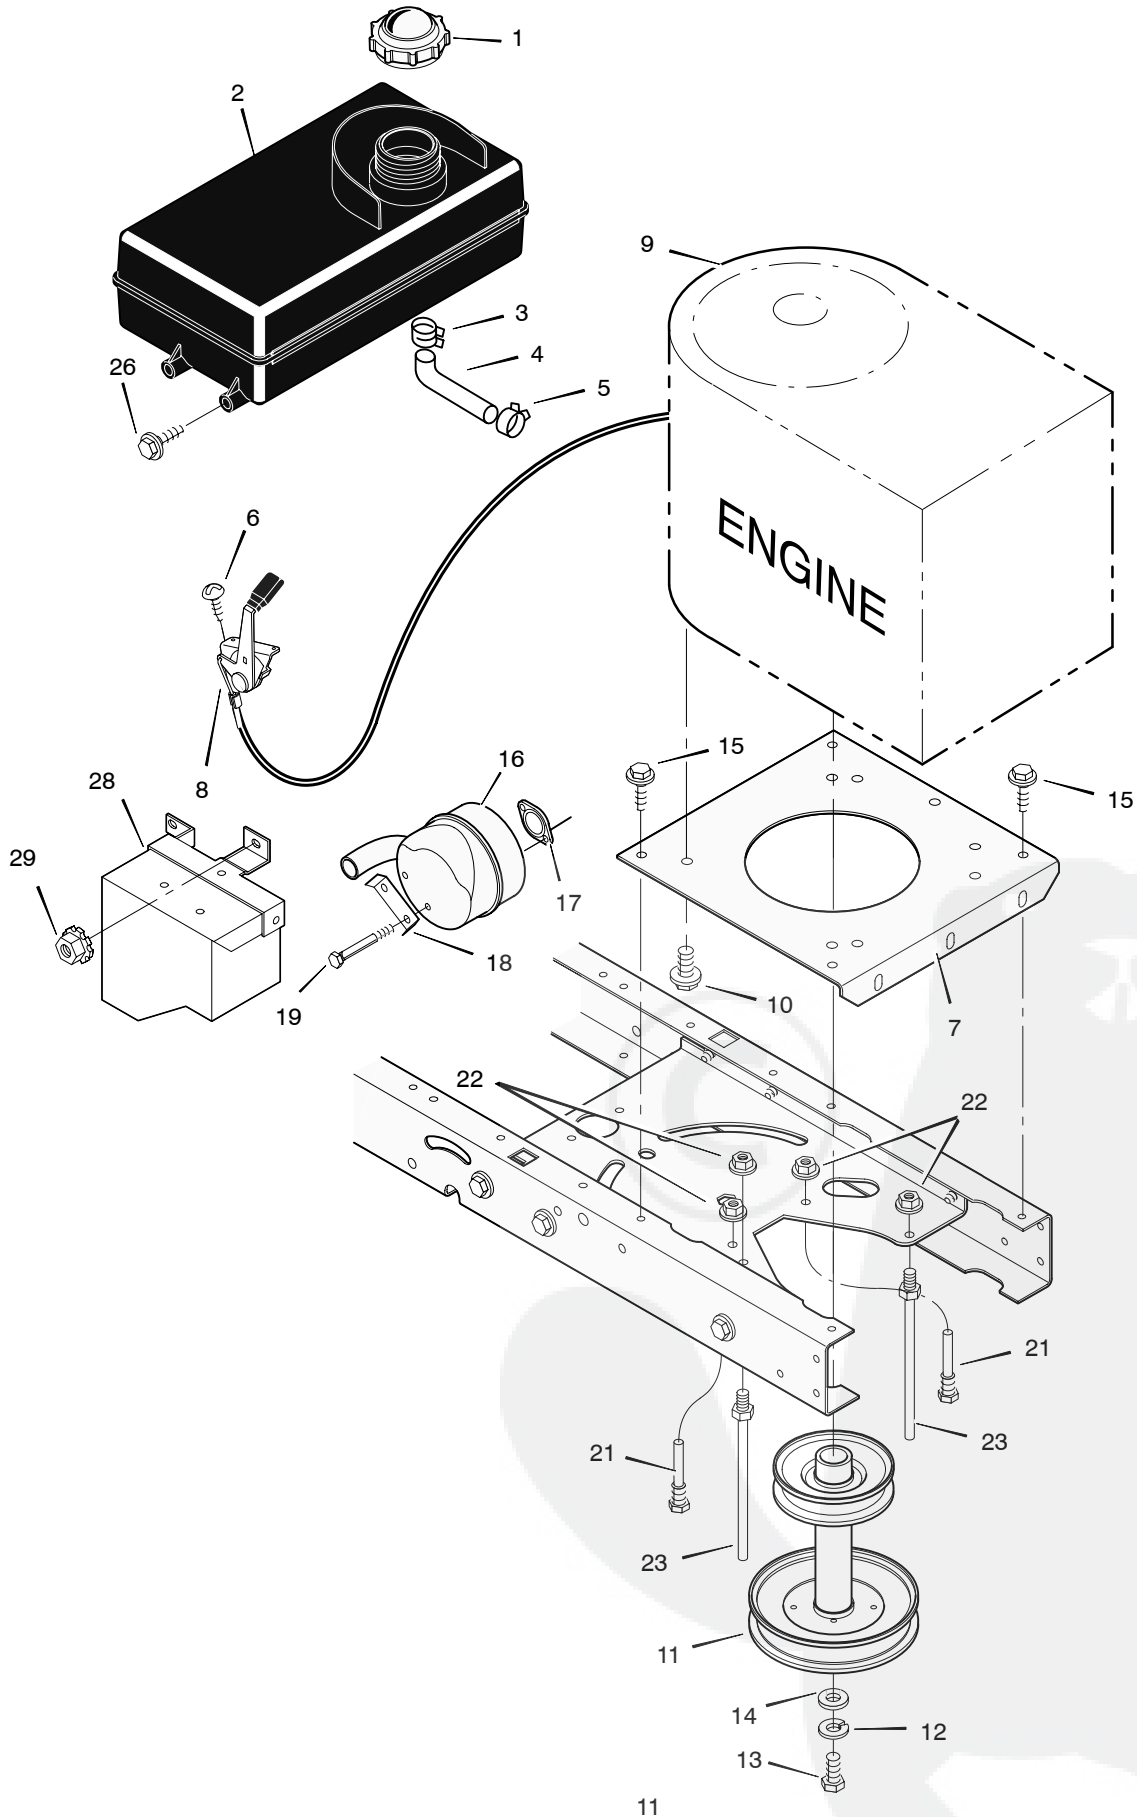

MODEL 405602x51A

REPAIR PARTS MOWER HOUSING

Key No.	Part No.	Description	Key No.	Part No.	Description
1	092851	Pulley, Jackshaft	30	094142E700	Bracket, Suspension
2	15x140	Nut, Hex	31	091770E700	Plate
3	037x62	Belt, Mower Drive	32	015x88	Nut, Flange
4	690387	Pulley, Idler	33	002x53	Bolt, Carriage
5	015x84	Nut, Flange	34	1001200	Mandrell (Includes Key 6)
6	1001197 *	Spacer, Pulley	35	690539E701	Bracket, Suspension
8	690212E701	Link, Lift	36	690411	Adapter, Blade
9	094137	Pad, Friction	37	1001428E701	Blade
10	009x52	Bolt, Shoulder	38	17x166	Washer
11	094055E701	Bracket, Suspension	39	17x165	Washer
12	094049E701	Pad Assembly, Left Brake	40	15x100	Nut
13	094068	Knob	41	0166x4	Spring
14	009x51	Bolt, Shoulder	42	028x23	Cap, Push On
15	094128E700	Plate, Suspension	43	094957 Z	Rod, Pivot
16	166x43	Spring	44	094707	Deflector Assembly
17	015x79	Nut, Flange	45	094956E701	Bracket, Deflector
18	094143E700	Bracket, Suspension	46	094144E700	Bracket, Front Hanger
19	095194	Pin, Hanger	47	017x45 Z	Washer
20	017x91	Washer	48	094781	Guide, Belt
21	0031x4	Pin, Cotter	50	094681E700	Bracket, Support
22	0025x7	Bolt	51	26x249	Screw
23	094051E701	Cover, Pulley	52	165x119	Spring, Extension
24	009x39	Bolt, Shoulder	53	690369	Spacer
25	1001500	Arm, Idler	54	7601060	Housing, Blade
26	0166x41	Spring	55	015x98	Nut, Flange
27	094047E701	Pad Assembly, Right Brake	56	009x72	Bolt, Shoulder
28	094145E700	Bracket Assembly, Brake	1-56	7601044	Complete Mower Housing Assy.
29	166x42	Spring			

* Included with Key 34.

MODEL 405602x51A

REPAIR PARTS ENGINE MOUNT