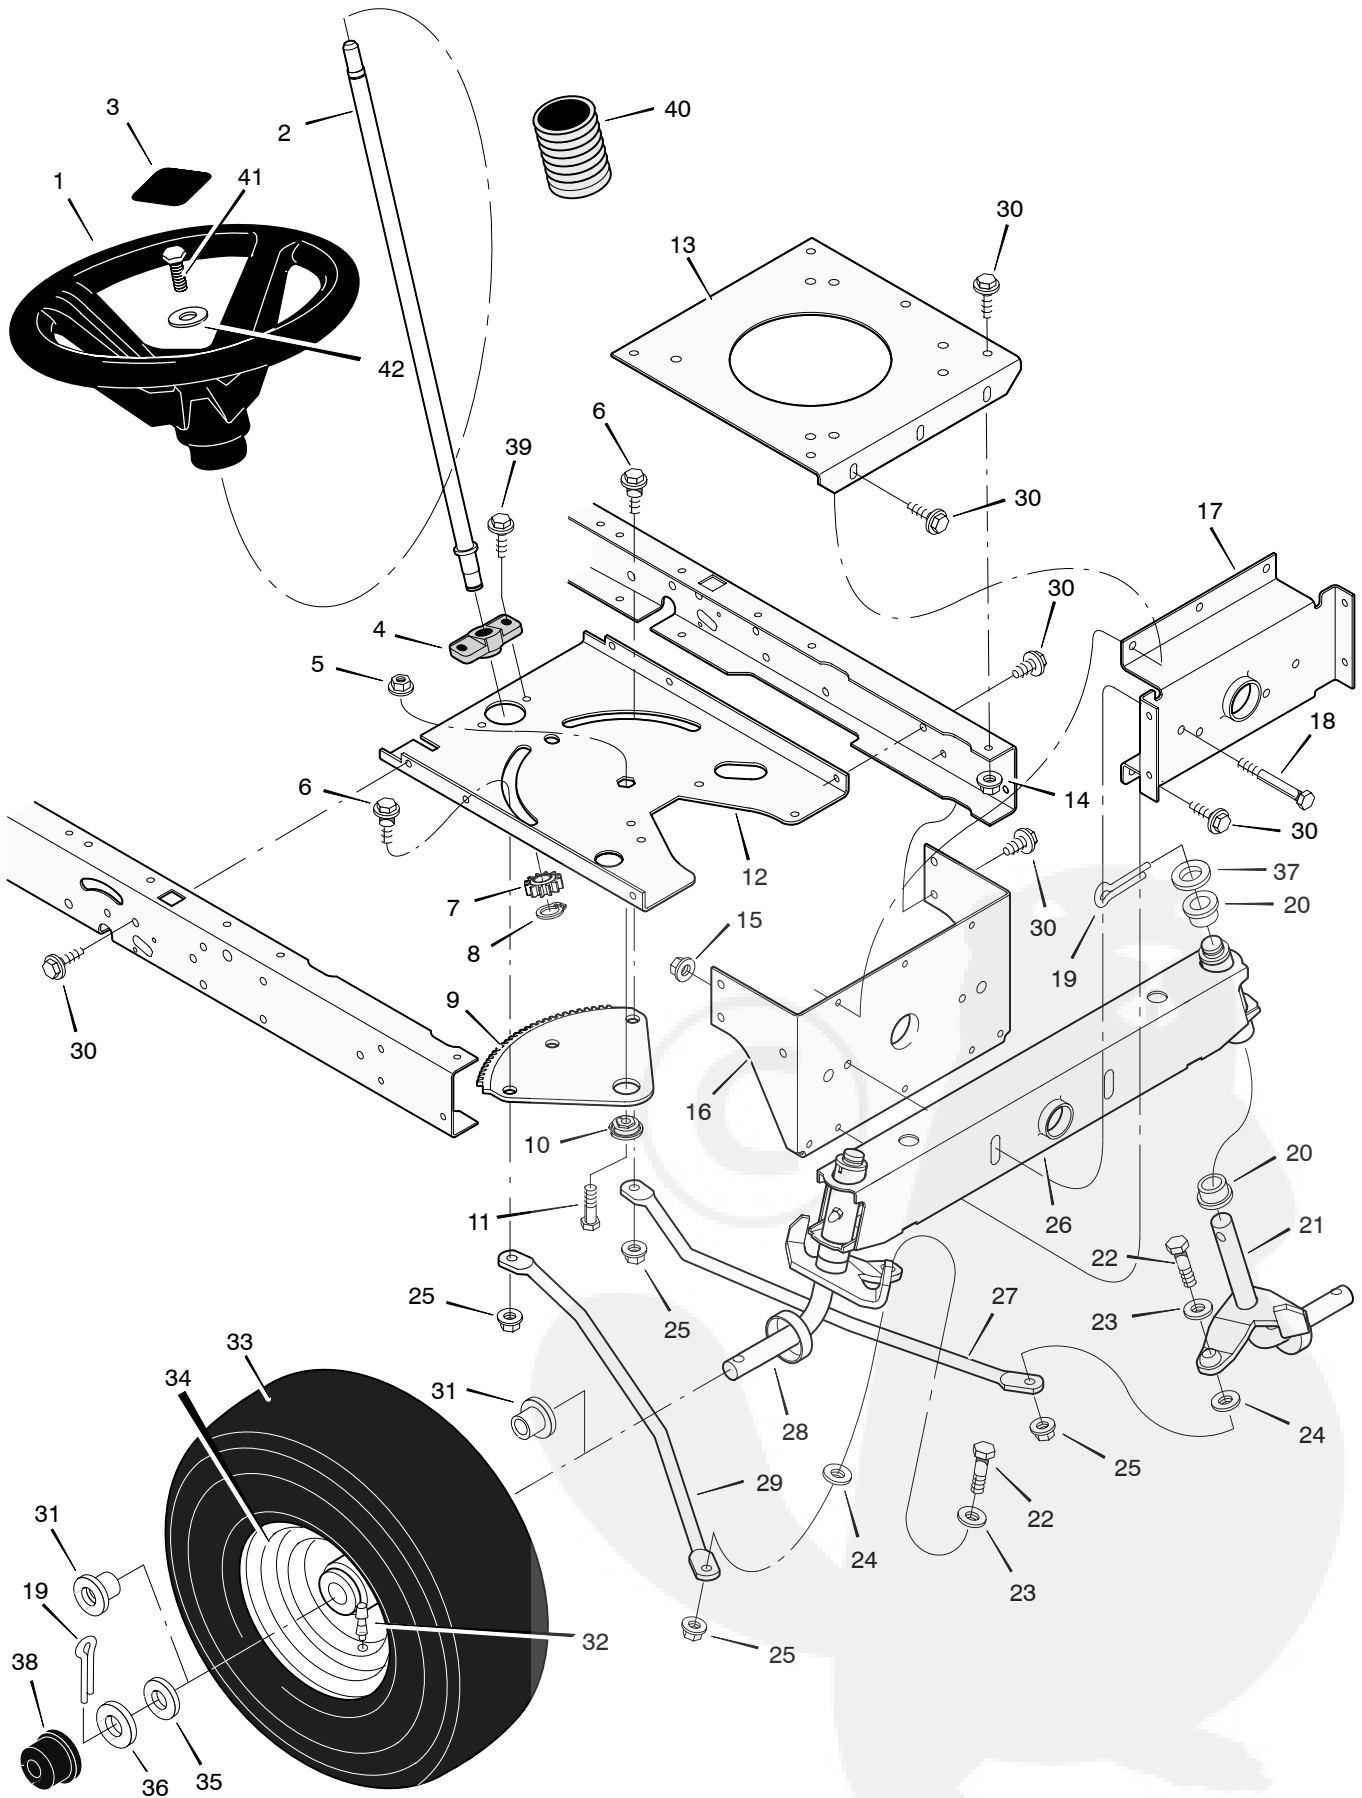

MODEL 405602x51A

REPAIR PARTS STEERING

MODEL 405602x51A

REPAIR PARTS STEERING

Key No.	Part No.	Description	Key No.	Part No.	Description
1	095336	Wheel, Steering	23	17x104	Washer
2	690625	Post, Steering	24	017x53 Z	Washer
3	095338	Insert, Steering Wheel	25	015x84	Nut, Flange
4	094124	Bearing	26	1001460E701	Axle Assembly
5	15x111	Nut, Flange	27	095329E701	Drag Link, Left
6	009x57	Bolt, Shoulder	28	094575E701	Spindle Assembly, Right
7	690183	Gear, Pinion	29	095328E701	Drag Link, Right
8	011x25	Ring, Snap	30	26x249	Screw
9	094121	Gear, Sector	31	091334	Bearing, Wheel
10	094123	Bearing	32	024373	Stem, Valve
11	001x84	Bolt	33	091912	Tire *
12	1001121E701	Plate, Steering	—	407046	Tube
13	094006E700	Plate, Engine	34	1001840-601	Wheel and Tire Assembly
14	015x88	Nut, Flange	35	17x195	Washer
15	15x118	Nut, Flange	36	17x192	Washer
16	1001270E701	Bracket, Hanger	37	17x113	Washer
17	094007E701	Axle, Hanger	38	094618	Hub Cap
18	01x146	Bolt	39	26x267	Screw
19	030x49	Pin, Cotter	40	092059	Bellows
20	690150	Bearing	41	0025x3	Bolt
21	094576E701	Spindle Assembly, Left	42	17x146	Washer
22	01x111	Bolt			

* When you order a tire, make sure to give the brand name of the tire so that the tread pattern on the tire will match.