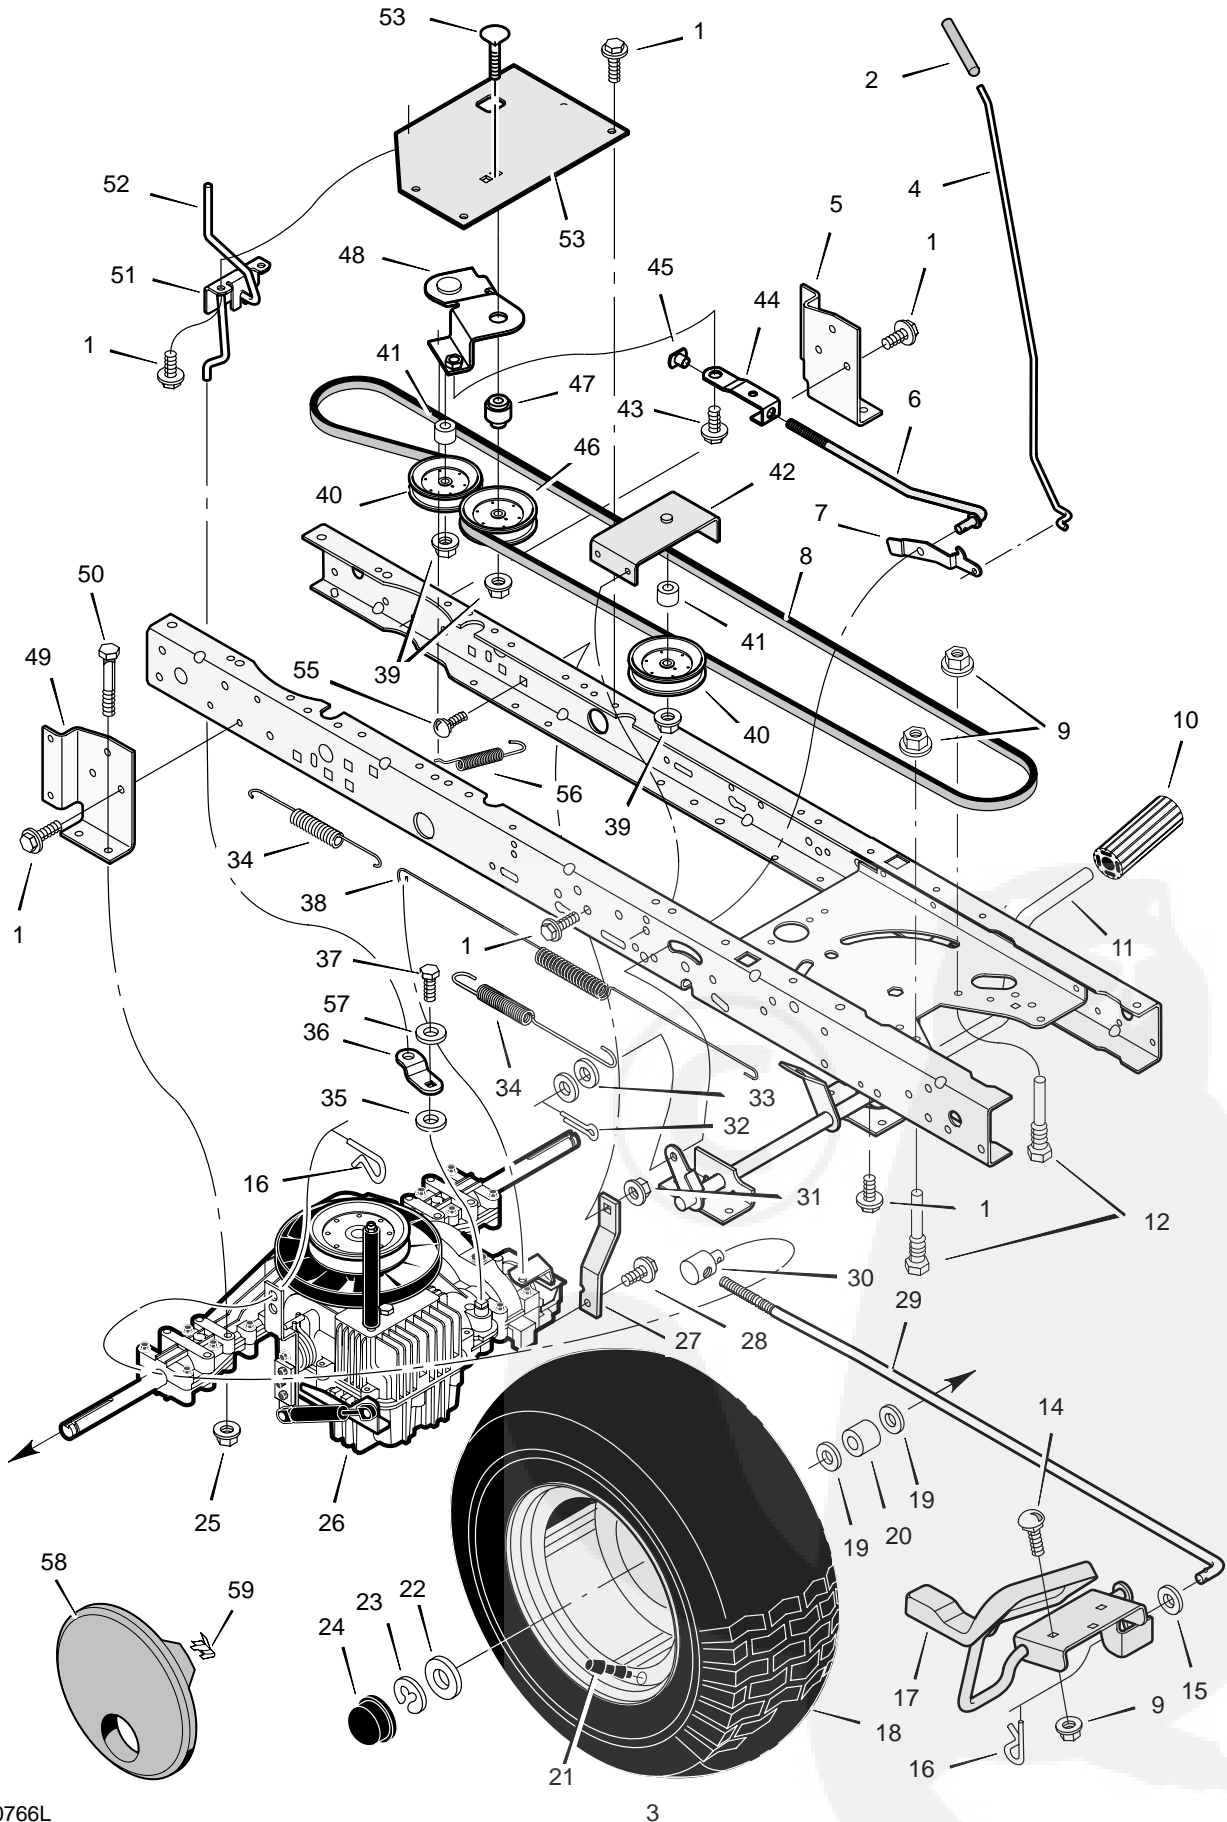

MODEL 40567x53C

REPAIR PART DRIVE ASSEMBLY

MODEL 40567x53C

REPAIR PART DRIVE ASSEMBLY

Key No.	Description	Part No.	Key No.	Description	Part No.
1	Screw	26x249	31	Nut, Centerlock	015x84
2	Grip, Parking Brake	091079	32	Pin, Cotter	030x20
4	Rod, Parking Brake	1001271 Z	33	Washer	017x48
5	Bracket, Left Transaxle	094008E700	34	Spring, Extension	165x92
6	Rod, Clutch	1001013 Z	35	Washer	17x148
7	Latch, Parking Brake	094045 Z	36	Arm, Disconnect	1001086 Z
8	V-Belt, Drive	37x106	37	Capscrew	06x105
9	Nut, Flange	015x79	38	Spring, Brake	165x150
10	Pedal, Brake/Clutch	021544	39	Locknut, Flange	015x98
11	Assembly, Brake Pedal	1001011E700	40	Pulley, Idler	690409
12	Screw, Guide	094384	41	Spacer	690369
14	Bolt, Carriage	002x53	42	Bracket, Idler Assembly	1001097
15	Washer	017x57	43	Bolt, Shoulder	009x49
16	Pin, Hair	0031x4	44	Link, Clutch	1001007 Z
17	Pedal Assembly, Hydro	095121E700	45	Nut, Tee	1001014
18	Wheel & Tire Ass'y, Rear	092294-601	46	Pulley, Idler	690410
--	Tire ONLY *	024375	47	Bushing, Pivot	1001012
--	Tube ONLY	407049	48	Arm Assembly, Idler	1001018 Z
19	Washer	17x160	49	Bracket, Right Transaxle	094008E700
20	Spacer	690554 Z	50	Bolt, Hex	01x155
21	Stem, Valve	024373	51	Bracket, Disconnect	1001214 Z
22	Washer	17x195	52	Rod, Disconnect	1001215 Z
23	E-Ring	0011x3	53	Bracket, Idler Pivot	1001108
24	Cover, Dust	094618	54	Bolt, Carriage	002x92
25	Nut, Centerlock	015x88	55	Bolt, Carriage	002x78
26	Transaxle	**	56	Spring, Clutch	165x155
27	Strap, Torque	1001085	57	Washer	017x38
28	Screw	26x216	58	Cap, Hub	334427
29	Rod, Control	1001234 Z	59	Retainer	694003
30	Nut, Adjusting	092132			

* When you order a tire, make sure to give the brand name of the tire so that the tread pattern on the tire will match.

** For information on Replacement Parts see the Central Parts Distributor in your area.