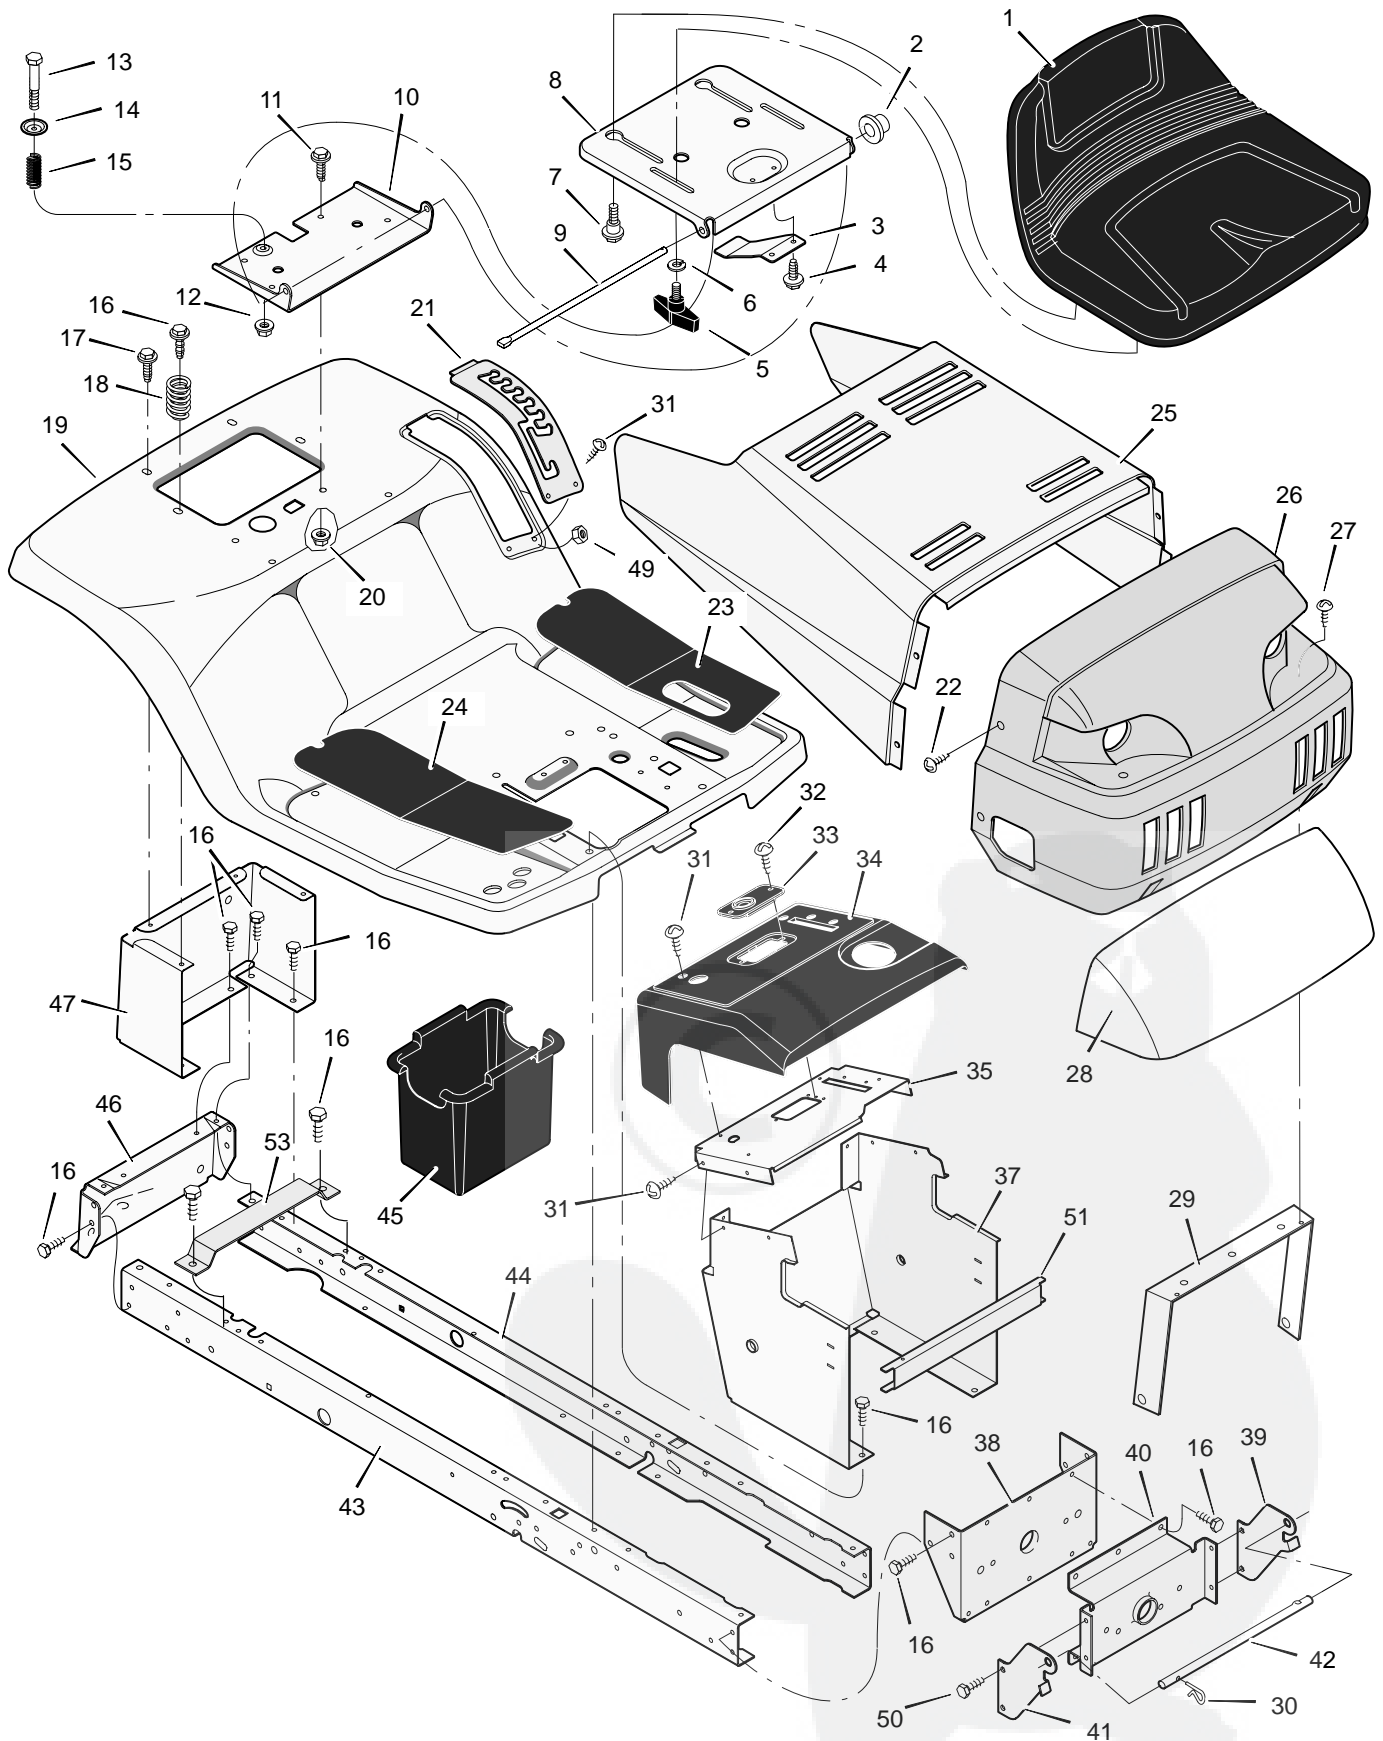

MODEL 40567x53C

REPAIR PART CHASSIS & HOOD

MODEL 40567x53C

REPAIR PART CHASSIS & HOOD

Key No.	Description	Part No.	Key No.	Description	Part No.
1	Seat	1001028	27	Screw	26x239
2	Cap, Push On	028x23	28	Lens	092369
3	Spring	094057	29	Brace, Grille	092448
4	Screw	26x229	30	Pin, Hair	0031x4
5	Bolt, Wing	1001054	31	Screw	26x270
6	Washer	017x47	32	Screw	26x239
7	Bolt, Shoulder	009x56	33	Bearing, Steering	094214
8	Support, Seat	094154E701	34	Dash	094218E700
9	Rod, Pivot	094156 Z	35	Plate, Dash	094211E700
10	Bracket, Pivot	094153E700	36	Panel, Access	093007E701
11	Bolt	001x45	37	Support, Dash	095323E510
12	Nut	015x89	38	Bracket, Rear Hanger	1001270E701
13	Bolt, Shoulder	009x55	39	Support, Left Grill	690544E700
14	Washer	094155 Z	40	Axle, Hanger	094007E701
15	Spring	164x31	41	Support, Right Grill	690543E700
16	Screw	26x249	42	Rod, Pivot	092332 Z
17	Screw	26x263	43	Frame, Right	1001268E701
18	Spring	164x30	44	Frame, Left	1001269E701
19	Deck, Seat	094122E510	45	Container, Battery	690424
20	Nut	15x123	46	Plate, Hitch	1001002E701
21	Plate, Index	094829E701	47	Panel, Rear	690434E701
22	Screw	009x47	49	Nut	015x81
23	Mat, Left	094371	50	Screw	26x277
24	Mat, Right	094372	51	Channel	094215E700
25	Hood	092333E510	53	Support, Battery	690482E701
26	Grille Assembly (Includes Lens)	092367E700	—	Instruction Book	F-020767L