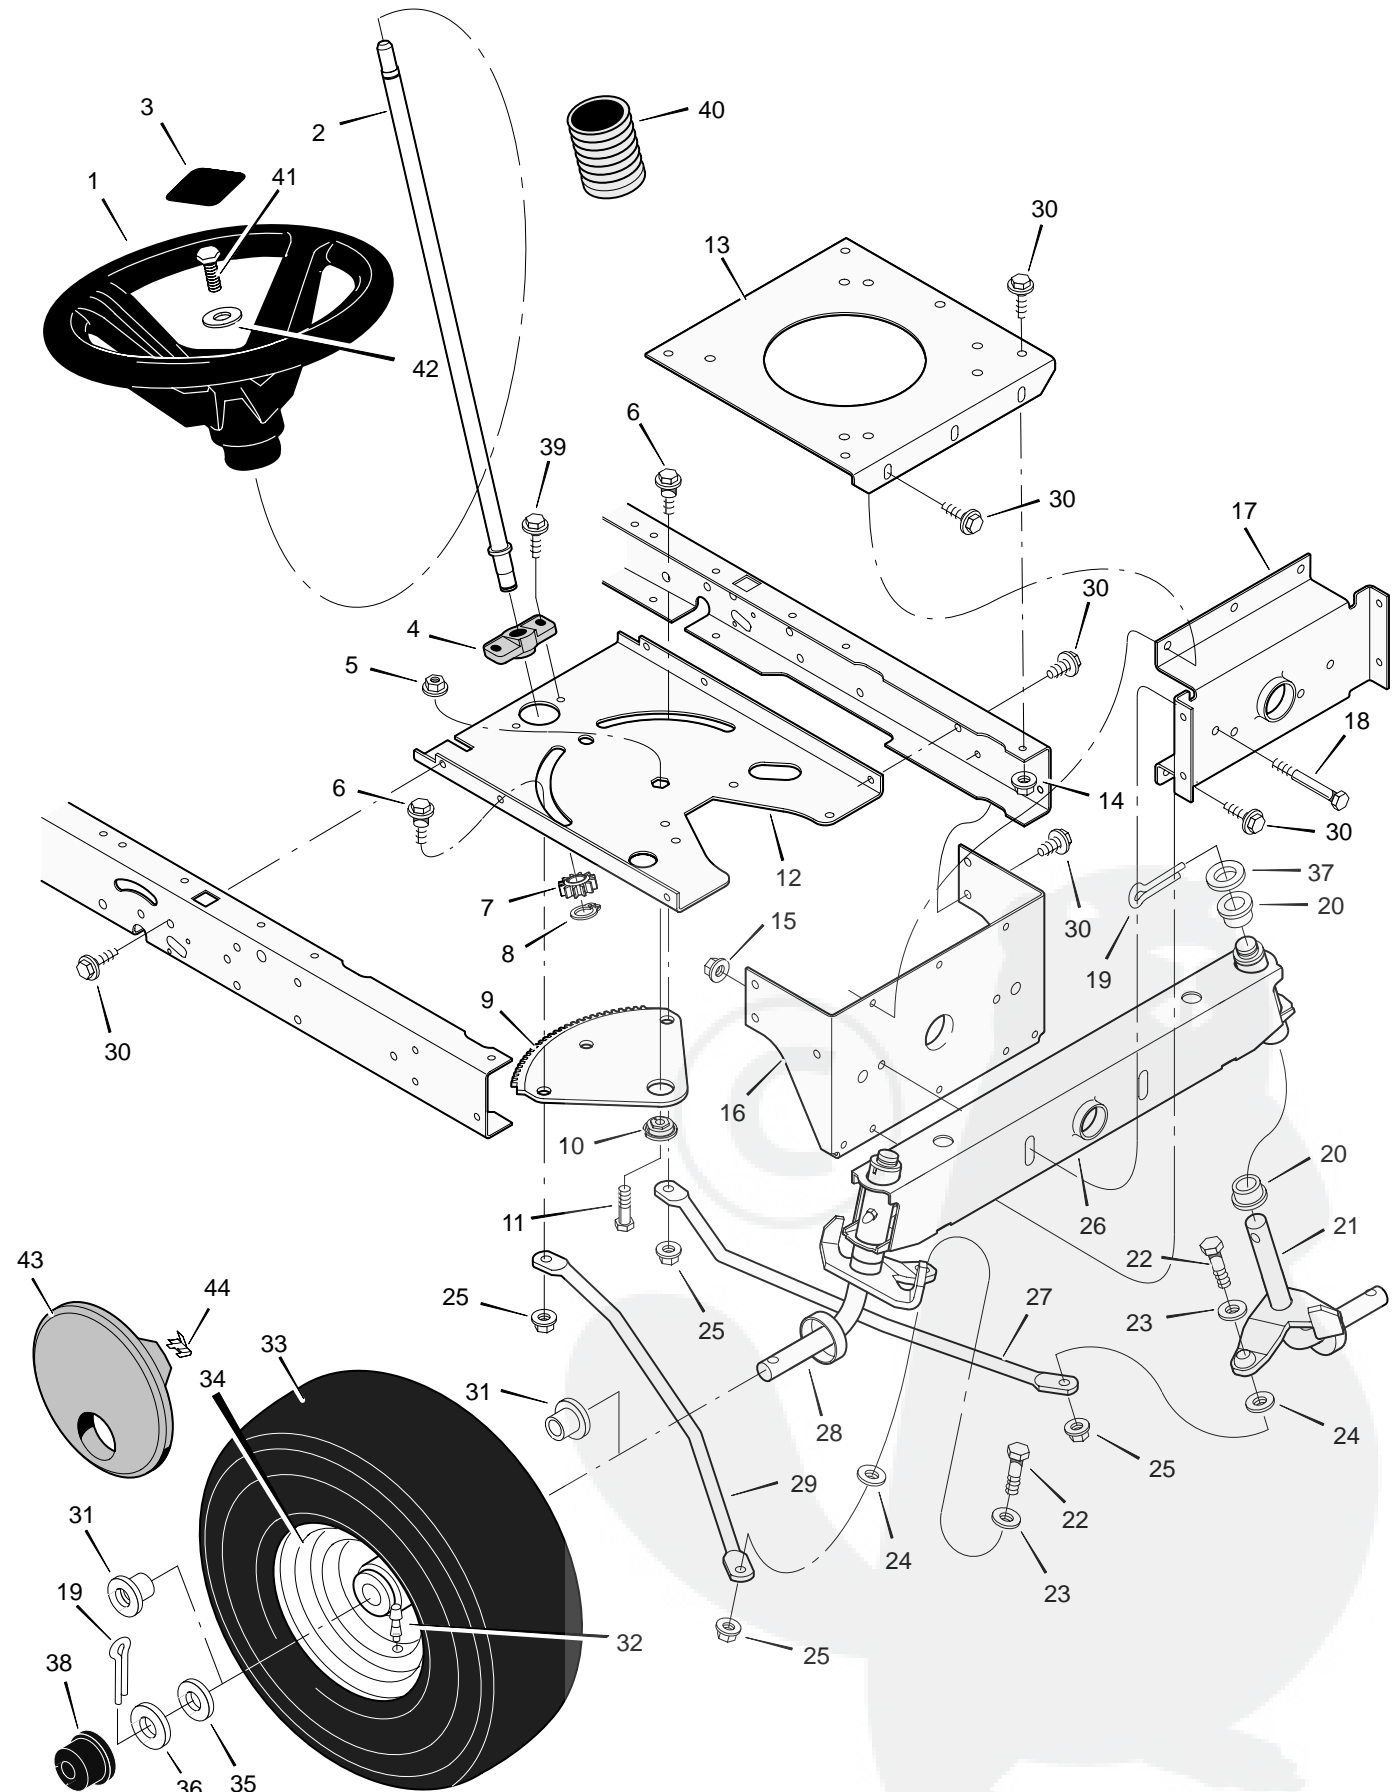

MODEL 40567x53C

REPAIR PART STEERING

MODEL 40567x53C

REPAIR PART STEERING

Key No.	Description	Part No.	Key No.	Description	Part No.
1	Wheel, Steering	095185	24	Washer	017x53 Z
2	Post, Steering	690626	25	Nut, Flange	015x84
3	Insert, Steering Wheel	711326	26	Axle Assembly	7601037
4	Bearing	094124	27	Drag Link, Left	095329E701
5	Nut, Flange	15x111	28	Spindle Assembly, Right	094575E701
6	Bolt, Shoulder	009x57	29	Drag Link, Right	095328E701
7	Gear, Pinion	690183	30	Screw	26x249
8	Ring, Snap	011x25	31	Bearing, Wheel	091334
9	Gear, Sector	094121	32	Stem, Valve	024373
10	Bearing	094123	33	Tire *	024380
11	Bolt	001x84	—	Tube	407924
12	Plate, Steering	1001121E701	34	Wheel and Tire Assembly	094581-601
13	Plate, Engine	094006E700	35	Washer	17x195
14	Nut, Flange	015x88	36	Washer	17x192
15	Nut, Flange	15x118	37	Washer	17x113
16	Bracket, Hanger	1001270E701	38	Cover, Dust	094618
17	Axle, Hanger	094007E701	39	Screw	26x267
18	Bolt	01x146	40	Bellows	054789
19	Pin, Cotter	030x49	41	Bolt	0025x3
20	Bearing	690150	42	Washer	17x146
21	Spindle Assembly, Left	094576E701	43	Cap, Hub	334429
22	Bolt	01x111	44	Retainer	694003
23	Washer	17x104			

* When you order a tire, make sure to give the brand name of the tire so that the tread pattern on the tire will match.