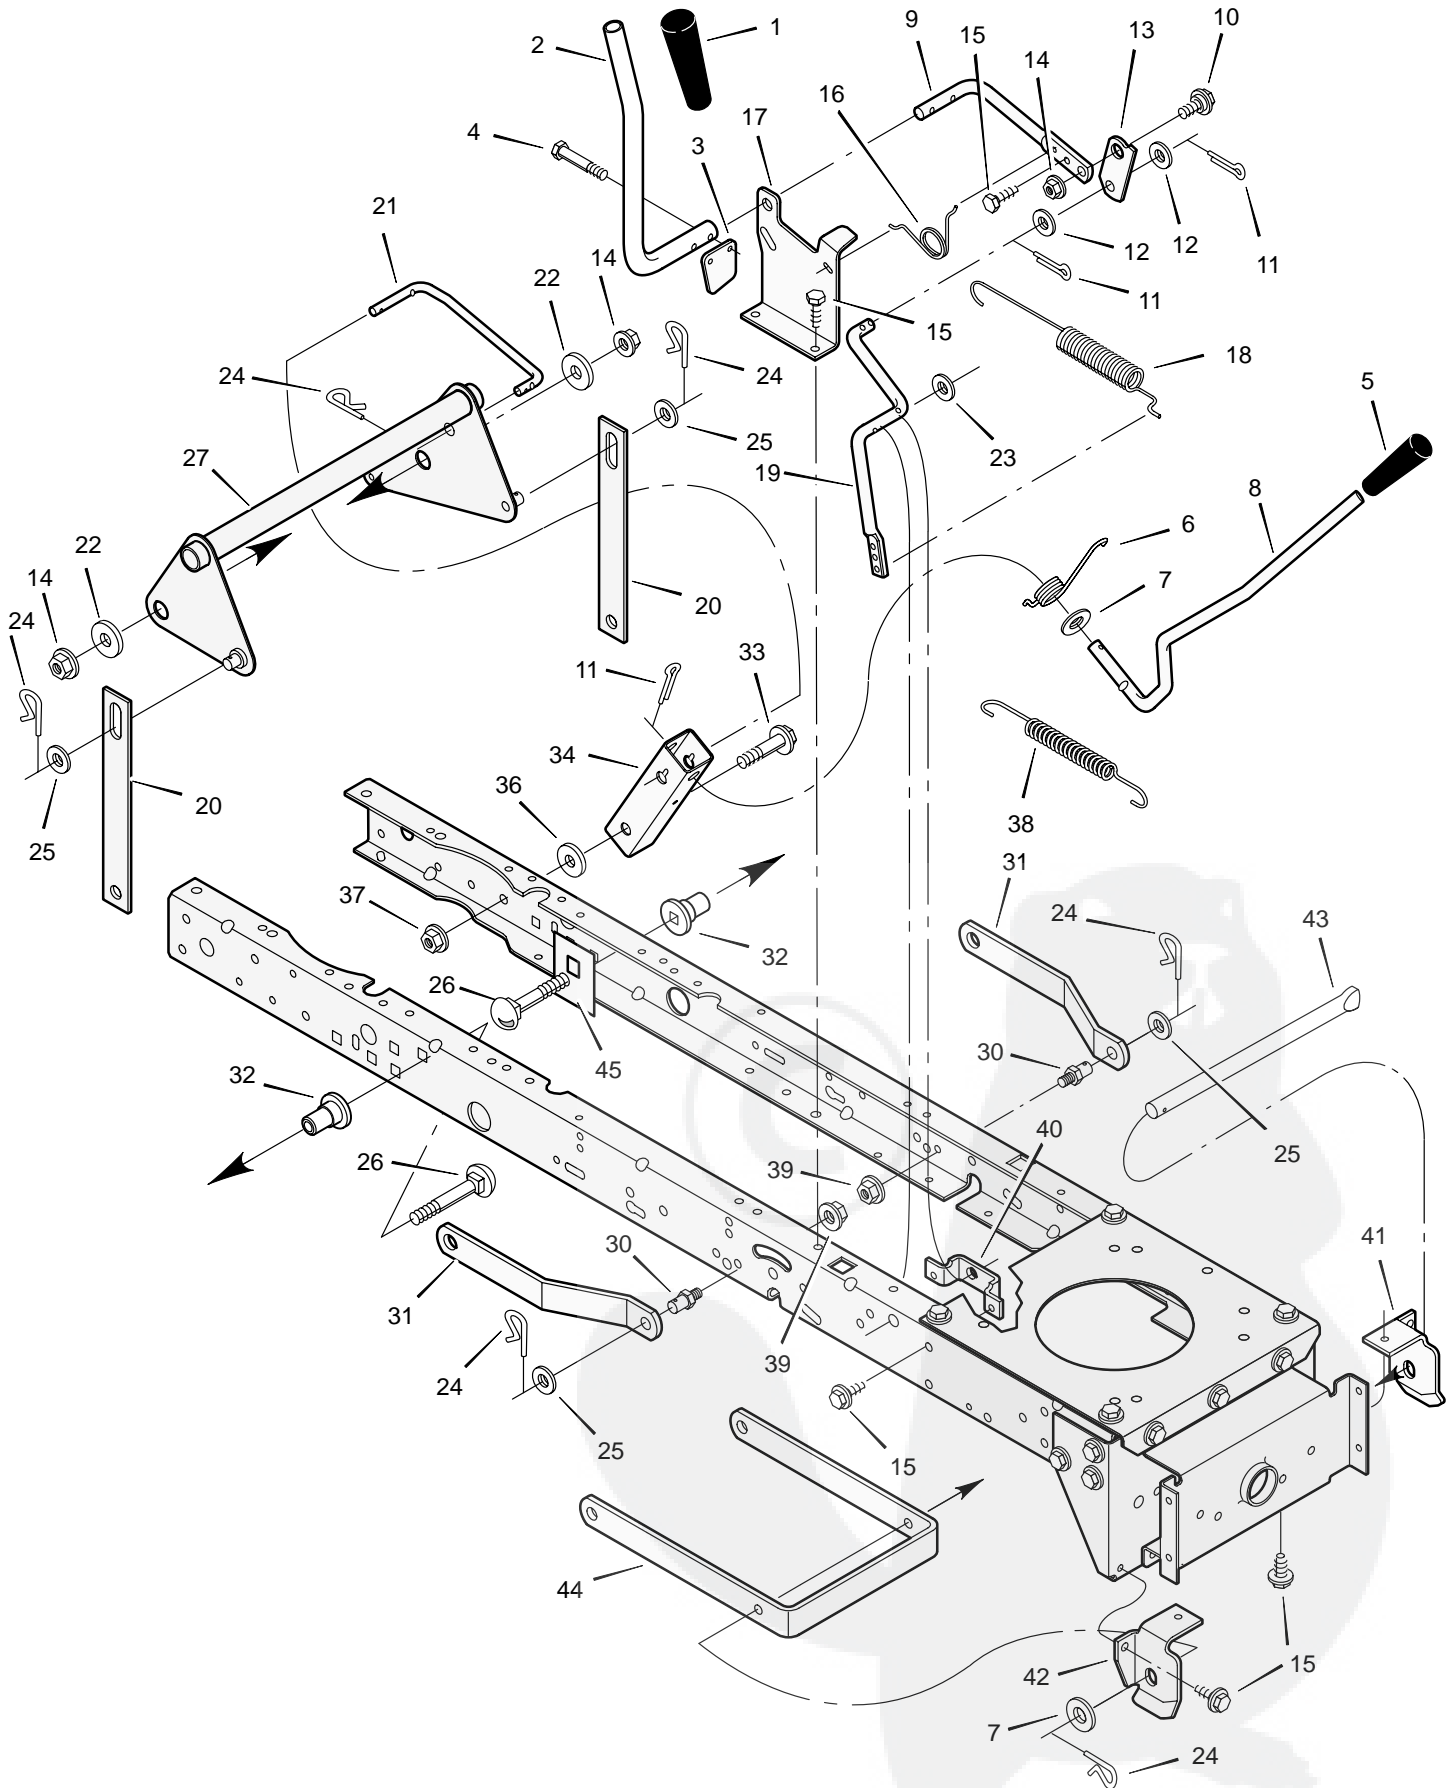

MODEL 40567x53C

REPAIR PART MOWER HOUSING SUSPENSION

MODEL 40567x53C

REPAIR PART MOWER HOUSING SUSPENSION

Key No.	Description	Part No.	Key No.	Description	Part No.
1	Grip	092698	23	Washer	017x57
2	Handle, PTO	094346 Z	24	Pin, Hair	0031x4
3	Pad, Switch	094022 Z	25	Washer	017x91
4	Bolt	0025x3	26	Bolt, Carriage	002x85
5	Grip	092697	27	Lever Assembly, Lift	1001111E700
6	Spring	166x40	30	Pin	094067
7	Washer	17x103	31	Bracket, Rear Suspension	094055E701
8	Handle, Lift	690533	32	Spacer, Lifter	690151
9	Lever, PTO	094017 Z	33	Bolt, Shoulder	009x53
10	Bolt, Shoulder	009x39	34	Bracket, Pivot	094015E700
11	Pin, Cotter	030x20	36	Washer	17x191
13	Link, PTO	094004 Z	37	Nut, Flange	015x84
14	Nut, Flange	015x84	38	Spring	165x131
15	Screw	26x249	39	Nut, Flange	015x68
16	Spring	166x39	40	Bracket, PTO	094005E700
17	Bracket, PTO	094018E701	41	Hanger, Left Deck	094027E700
18	Spring	165x119	42	Hanger, Right Deck	094026E700
19	Crank, PTO	690394E701	43	Rod, Hanger	094158 Z
20	Link, Lift	690212E701	44	Bracket, Suspension	690539E701
21	Link, Lift Handle	690122E701	45	Plate, Stiffening	1001098E701
22	Washer	17x168