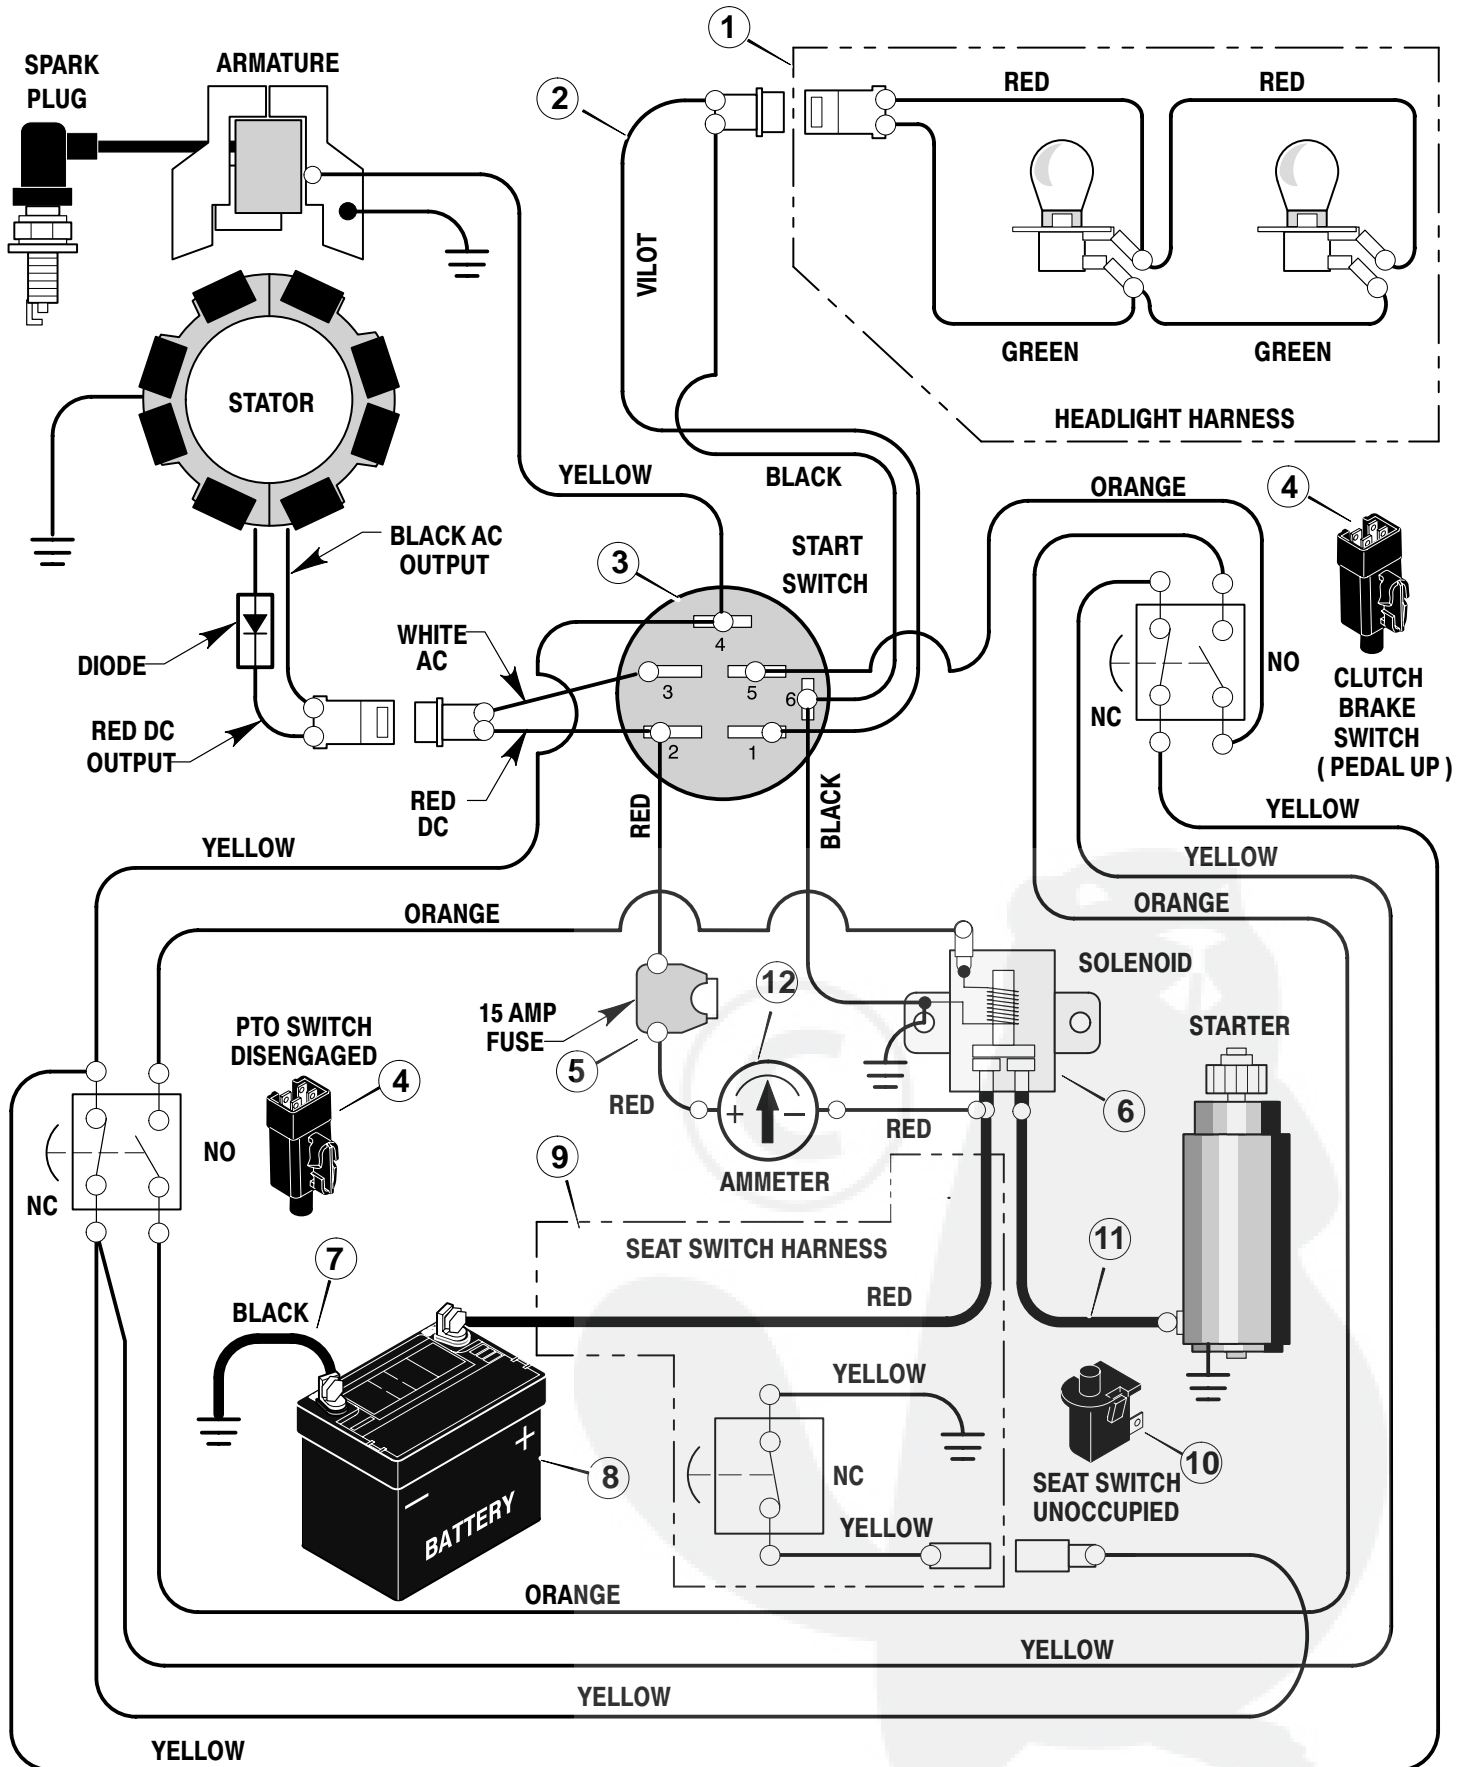

Key No.	Description	Part No.
1	Fuel Cap	092317
2	Fuel Tank	092342
3	Hose Clamp	095197
4	Fuel Line	7601033
5	Hose Clamp	095197
6	Screw	26x201
7	Plate, Engine	094006E700
8	Throttle Control	092371
9	Engine*	—
10	Bolt, Engine Mount	0025x7
11	Stack Pulley Assembly	690439 Z
12	Lockwasher	019x35
13	Bolt, Hex	01x140
14	Washer	018x32
15	Screw	26x249
16	Gasket	091309
17	Muffler	091271
18	Deflector, Muffler	094099 Z
19	Screw	26x208
20	Bolt, Hex	01x134
21	Guide, Belt	094384
22	Nut, Flange	015x79 Z
23	Guide, Belt	094066
24	Shield, Heat	092381
25	Lock, Screw	092378
26	Screw	26x263
27	Washer	018X32

* Parts are available from an engine Authorized Service Center. See "Engines, Gasoline" or "Gasoline Engines" in the yellow pages of the telephone directory.

MODEL 40567x53C

REPAIR PART ELECTRICAL SYSTEM