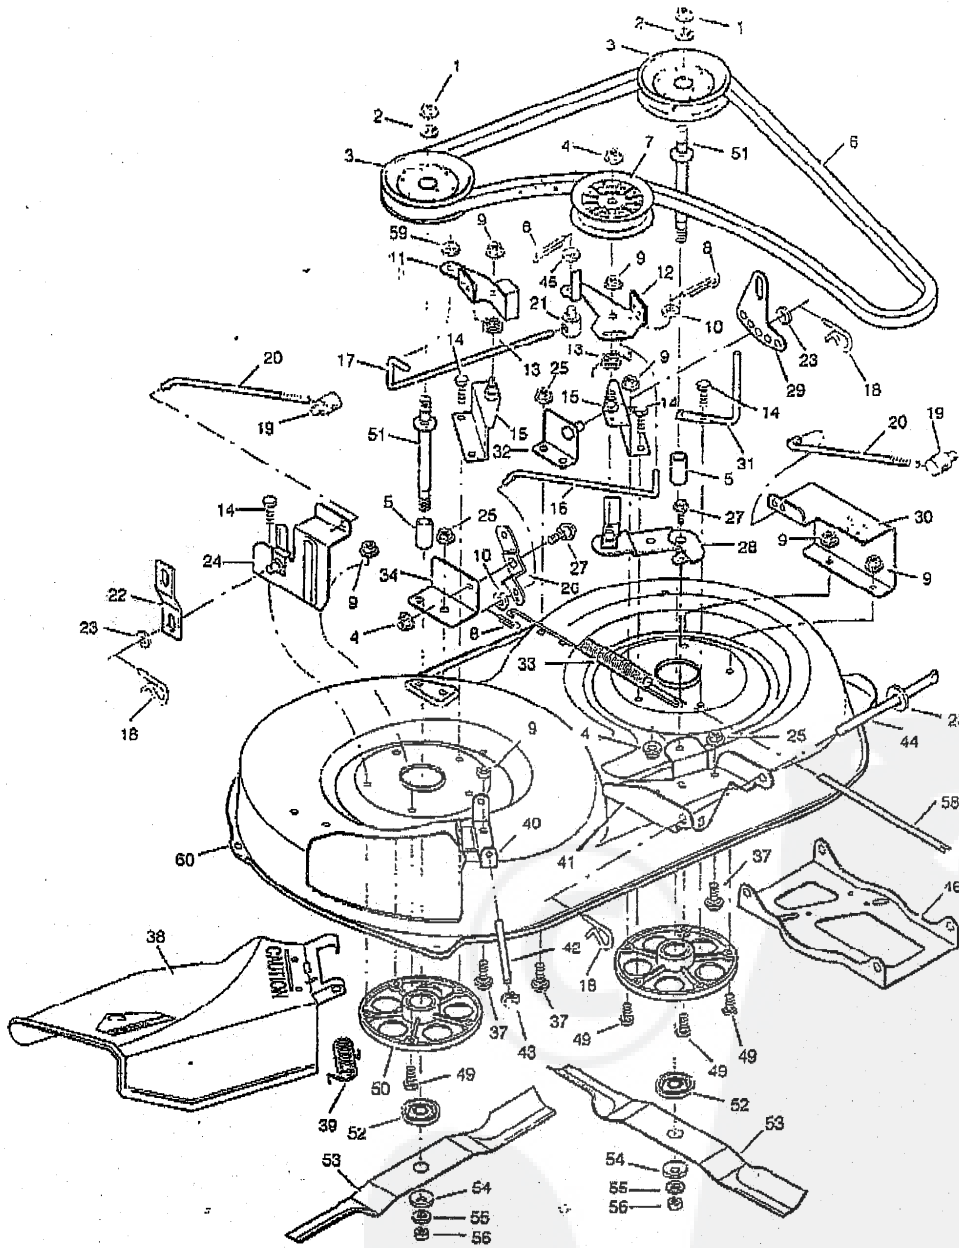

11/62

MODEL 40708x65B

REPAIR PARTS
MOWER HOUSING

F-95860

D-5

12/12

MODEL 40708x65B

REPAIR PARTS MOWER HOUSING

Key No.	Description	Part No.	Key No.	Description	Part No.
1	Nut, Hex	15x100	30	Cover, Pulley	92083E700
2	Lockwasher	18x33	31	Guide, Bell	91797 2
3	Pulley, Jackshaft	91943	32	Bracket Assembly, Left Lifter	91813E701
4	Locknut, Flange	15x84	33	Spring, Extension	165x72
5	Spacer	91903	34	Bracket, Pivot	91743E701
6	Belt, Blade Drive	37x62	35	Plate	91770E701
7	Pulley, Idler	91801	36	Washer	17x57
8	Pin, Cotter	30x20	37	Bolt, Carriage	2x53
9	Locknut, Flange	15x88	38	Deflector Assembly, Chute	92465%
10	Washer	17x46Z	39	Spring, Torsion	166x4
11	Brake Assembly, Right	92183SE	40	Bracket, Hinge	91765E700
12	Brake Assembly, Left	92183SE	41	Bracket, Front Hanger	91875E700
13	Spring, Torsion	166x27	42	Rod, Deflector	917672
14	Bolt, Hex	25x7	43	Cap, Push On	28x23
15	Bracket Assembly, Brake	92072SE	44	Rod, Hanger	917392
16	Rod, Brake	917452	45	Washer	17x124
17	Rod, Cross Link	92183SE	46	Hanger, Front	92119SE
18	Pin, Hair	31x4	49	Bolt, Hex	1 x84
19	Nut, Adjustable	92131SE	50	Housing, Jackshaft	92574
20	Rod, Adjuster	918722	51	Jackshaft	91922
21	Nut, Adjustable	21920	52	Adapter, Blade	92466
22	Link, Suspension	92064E700	53	Blade, 40" (2 required)	92002E701
23	Washer	17x103	54	Washer, Belleville	17x166
24	Bracket Assembly, Right Lifter	92485E700	55	Washer	17x165
25	Nut, Flange	15x79	56	Nut, Hex	15x100
26	Bracket, Pivot	92033SE	58	Indicator, Plastic	92163
27	Bolt, Carriage	9x39	59	Washer	17x48
28	Arm Assembly, Idler	92032%	60	Housing, Blade	91907E700
29	Plate, Adjuster	91741 E701	1-60	Complete Mower Housing Assembly	403229