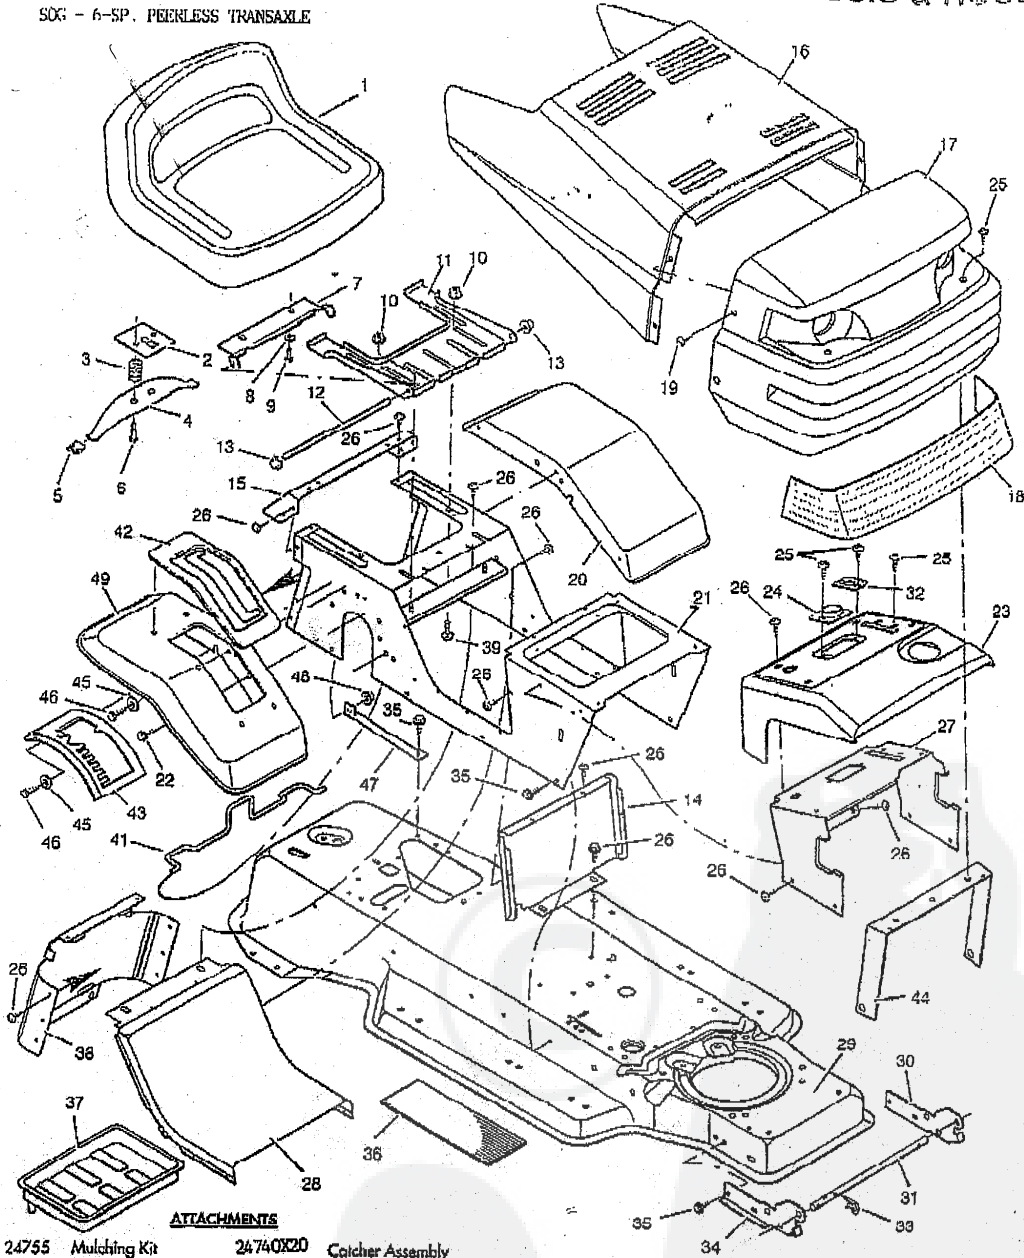

1112

MODEL 40708x65B COLOR: (200) - FLAM RED

40" S/D - L/T
12.3 H.P. 1C ENGINE
SOX - 6-SP. PEERLESS TRANSAXLE

**REPAIR PARTS
CHASSIS & HOOD**

ATTACHMENTS

24755	Mulching Kit	24740X20	Catcher Assembly	
24720	Lawn Sweeper			
24455	Snow Blade	24577	Snow Thrower	C-9
24003	Wheel Weights	24538	Tire Chains	

J/M

MODEL 40708x65B

**REPAIR PARTS
CHASSIS & HOOD**

Key No.	Description	Part No.	Key No.	Description	Part No.
1	Seat	92606	30	Bracket, Left Grille	92347E700
2	Plate Assembly, Switch	91963	31	Rod, Pivot	923322
3	Spring, Compression	164x26	32	Bearing	92398
4	Spring, Seat	91964	33	Pin, Hair	31x4
5	Glide, Spring	91822	34	Bracket, Right Grille	92346E700
6	Bolt, Shoulder	9x38	35	Screw	26x249
7	Support, Seat	92334E700	36	Mat	91900
a	Lockwasher	18x16	37	Tray, Battery	91895
9	Bolt, Hex	1x45	38	Cap, Console *	9244 3F200
10	Locknut, Flange	15x88	39	Bolt	2x64
11	Bracket, Pivot	92546E701	41	Clamp, Battery	92725 2
12	Rod, Pivot	91730 Z	42	Cover, Shift	91905
13	Cap, Push On	28x23	43	Gate, Shift	91892
14	Insert, Front	92548F200	44	Brace, Grille	92448
15	Fender, Apron	9 1724E700	45	Washer	17x38Z
16	Hood	92333F200	46	Bolt, Hex	1 x38
17	Grille (includes Lens)	92350	47	Strut, Shifter	91910
18	Lens	92344	48	Locknut	15x66
19	Screw	9x47	49	Fender, SOG	92379F200
20	Fender	92328F200	—	Instruction Book	F-95859
21	Console	92729F200	—	Repair Parts Book	F-95860
22	Screw	26x263	—	Decal, Left Hood	44x3043
23	Dash Panel	7J138	—	Decal, Right Hood	44x3042
24	Bearing, Steering	92399	—	Decal, Left Console	44x4309
25	Screw	26x239	—	Decal, Right Console	44x5444
26	Screw	26x270	—	Decal, Top Console-Warning	44x5427
27	Support, Dash	9233 1E700	—	Decal, Fender	44x119
28	Insert, Rear	92549F200	—	Plaque, Name (Hood)	280x56
29	Frame Assembly	92515F200	—	Plaque, Name (Grille)	280x57

F-95660

C-10

11/17/71 3994 11/17/71 3994 11/17/71 3994 11/17/71 3994 11/17/71 3994