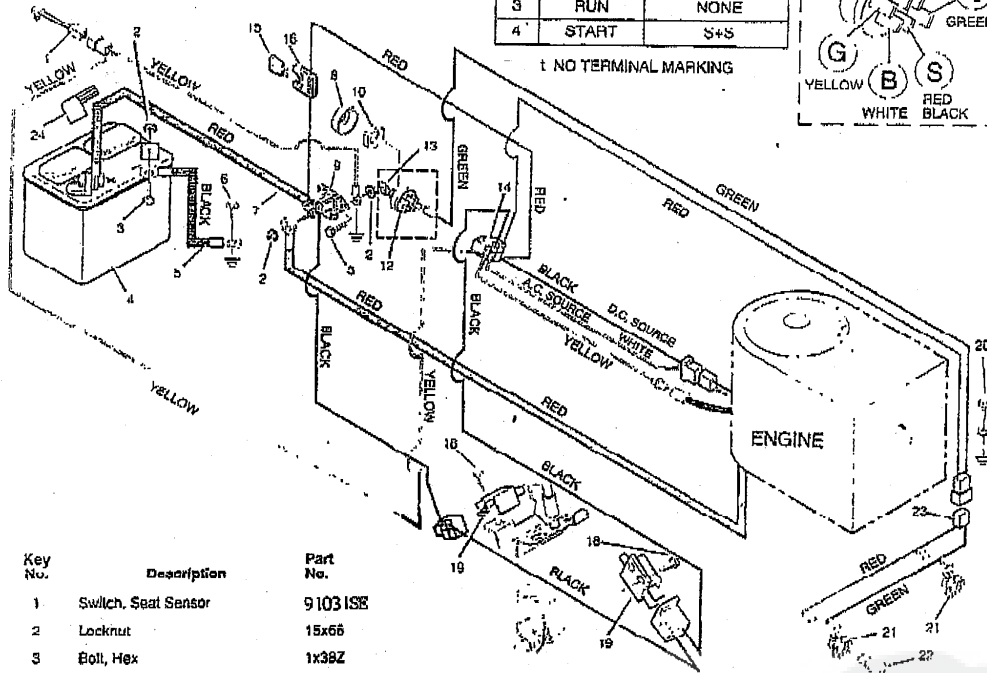

*When you order a tire, make sure to give the brand name of the tire so that the tread pattern on the tire will match.

F-95860

C-12

5/12

MODEL 40708x65B

REPAIR PARTS
ENGINE MOUNT

Key No.	Description	Part No.
1	Fuel Cap	92317
2	Fuel Tank	92435
3	Hose Clamp	91174
4	Fuel Line	23717
6	Hose Clamp	23713
6	Screw	26x201
7	Support, Dash	92331E700
8	Throttle Control	92371
9	Engine*	286707-0152-01
10	Washer	19x8
11	Bolt, Engine Mount	25x7
12	Stack Pulley Assembly	92246SE
13	Lockwasher	19x35
14	Bolt, Hex	1x140
15	Washer	17x170
16	Gasket	91309
17	Muffler	91271SE
18	Deflector, Muffler	23740Z
19	Screw	26x208
20	Lock, Screw	92378
21	Bolt	1x134
22	Shield, Heat	92381 SE
23	Bolt	25x2
24	Washer	18x32

C-13

6/12

MODEL 40708x65B

REPAIR PARTS
ELECTRICAL SYSTEM

POS.	FUNCTION	CIRCUIT (MAKE)
1	OFF	G+I
2	RUN LIGHTS	B+L
3	RUN	NONE
4	START	S+S

Key No.	Description	Part No.
1	Switch, Seat Sensor	91031SE
2	Locknut	15x66
3	Bolt, Hex	1x39Z
4	Battery	21075
—	Acid, Battery (Electrolyte)	90665
5	Cable, Battery Ground	24x9
6	Screw	26x248
7	Cable, Red Battery	24x29
8	Cap, Ignition	91488
9	Solenoid	24285
10	Nut, Hex	91469
12	Switch, Ignition	92377
13	Key, Ignition	20729
14	Harness, Chassis Wire	250x50
15	Fuse	54212
16	Holder, Fuse	407078
18	Screw	26x233
19	Switch, Clutch	24273
20	Screw	25x2
21	Socket, Light	92372
22	Bulb, Light	90084
23	Harness, Light Wire	250x40
24	Cover, Terminal	54148