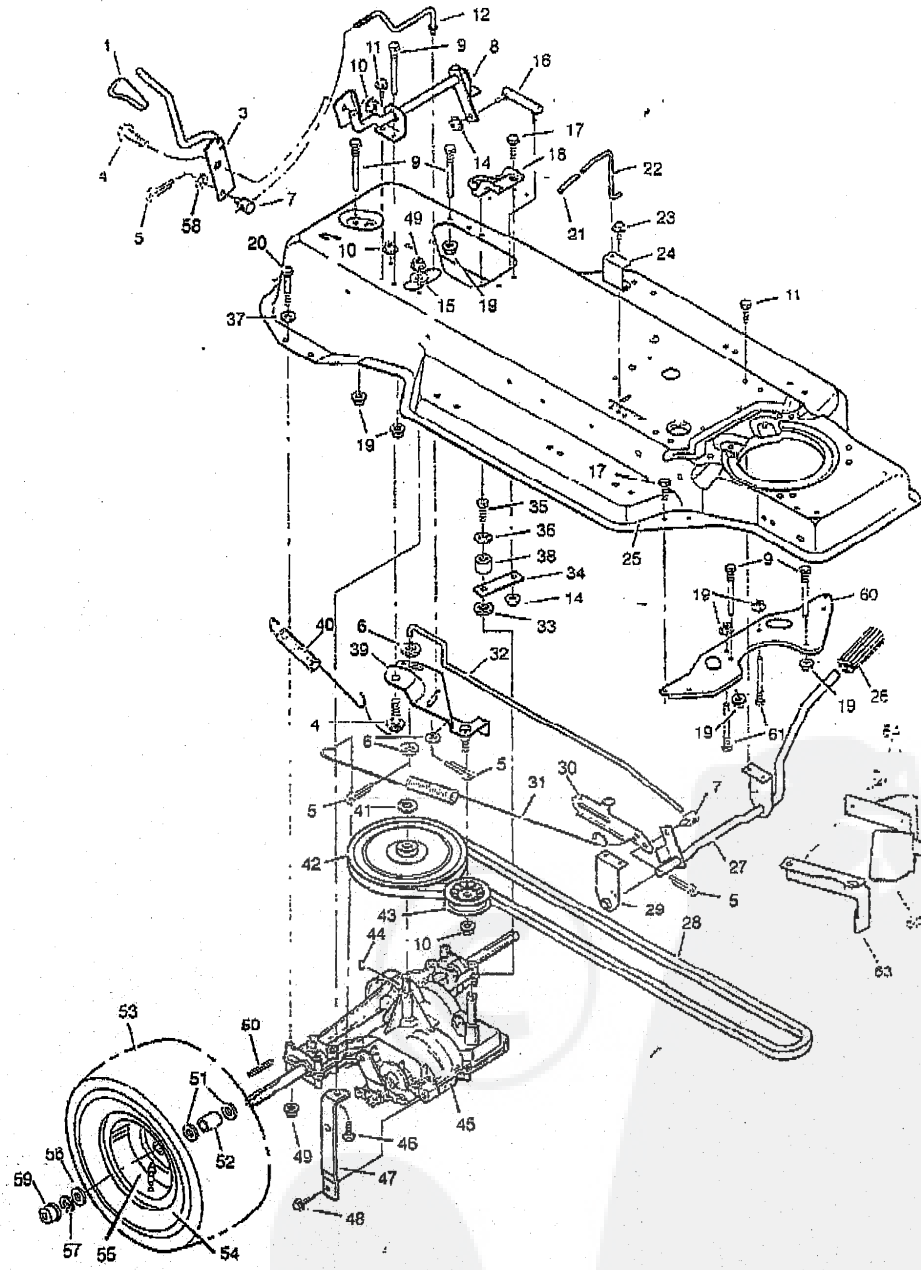

7/12

MODEL 40708x65B

REPAIR PARTS
MOTION DRIVE

F-95860

D-1

842

MODEL 40708x65B

REPAIR PARTS
MOTION DRIVE

Key No.	Description	Part No.	Key No.	Description	Part No.
1	Grip	92697	35	Bolt, Hex	1x145
3	Handle, Shift	9203 1SE	36	Lockwasher	1 ax32
4	Bolt, Shoulder	9x39	37	Washer	17x146Z
5	Pin, Cotter	30x20	38	Pilot, Support	91889
6	Washer	17x472	39	Bracket Assembly, Idler	927372
7	Nut, Adjustable	21920	40	Spring, Motion Drive	165x76SE
8	Shifter Assembly	92043E700	41	Ring, Retainer	11x7
9	Guide, Belt	91754	42	Pulley, Motion Drive	91807
10	Locknut, Flange	15x84	43	Pulley, Backside Idler	91179
11	Screw	26x249	44	Key, Woodruff	20697
12	Link, Clutch	91877	45	Transaxle, Complete Peerless Model No. 930	930-011
14	Locknut, Flange	15x87	46	Bolt, Carriage	2x64
15	Washer	17x45	47	Support, Transaxle	91804
16	Link Assembly, Shifter	92086	48	Screw	26x216
17	Screw	26x249	49	Locknut, Flange	15x88
18	Bracket, Support	918992	50	Key, Square	21553
19	Nut, Flange	15x79	51	Washer	17x160
20	Bolt, Hex	1x124	52	Spacer, Transaxle	87x1 ooz
21	Grip	92724	53	Tire (Included with Key No. 54)	91914
22	Rod, Control	91727 Z	---	Tube (Included with Key No. 54)	407049
23	Screw	26x214	54	Wheel and Tire Assembly	92289-601
24	Guide, Bracket	91825 z	55	Valve Stem	24373
25	Frame Assembly	92515F200	56	Washer	17x115
26	Pedal, Clutch/Brake	21544	57	E-Ring	11x3
27	Lever Assembly	91862E700	58	Washer	17x532
28	Belt, Motion Drive	37x61	59	Hub Cap (Optional)	24582
29	Bracket, Lever Support	91713E700	60	Plate, Belt Guide	92694E701
30	Latch, Park Brake	917122	61	Guide, Belt	20619
31	Spring, Brake Extension	165x82	62	Guard	92488E700
32	Rod, Clutch	918082	63	Guard	92487E700
33	Washer	17x148	64	Screw	26x250
34	Yoke, Shift	920412			

* When you order a tire, make sure to give the brand name of the tire so that the tread pattern on the tire will match.
** Parts are available from a Tecumseh Authorized Service Center. See "Engines, Gasoline" or "Gasoline Engines" in the yellow pages of the telephone directory.