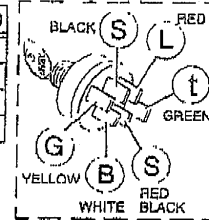

6/12

MODEL 40708x65B

REPAIR PARTS
ELECTRICAL SYSTEM

POS.	FUNCTION	CIRCUIT (MAKE)
1	OFF	G+I
2	RUN LIGHTS	B+L
3	RUN	NONE
4	START	S+S

Key No.	Description	Part No.
1	Switch, Seat Sensor	91031SE
2	Locknut	15x66
3	Bolt, Hex	1x39Z
4	Battery	21075
—	Acid, Battery (Electrolyte)	90665
5	Cable, Battery Ground	24x9
6	Screw	26x248
7	Cable, Red Battery	24x29
8	Cap, Ignition	91488
9	Solenoid	24285
10	Nut, Hex	91469
12	Switch, Ignition	92377
13	Key, Ignition	20729
14	Harness, Chassis Wire	250x50
15	Fuse	54212
16	Holder, Fuse	407078
18	Screw	26x233
19	Switch, Clutch	24273
20	Screw	25x2
21	Socket, Light	92372
22	Bulb, Light	90084
23	Harness, Light Wire	250x40
24	Cover, Terminal	54148

C-14