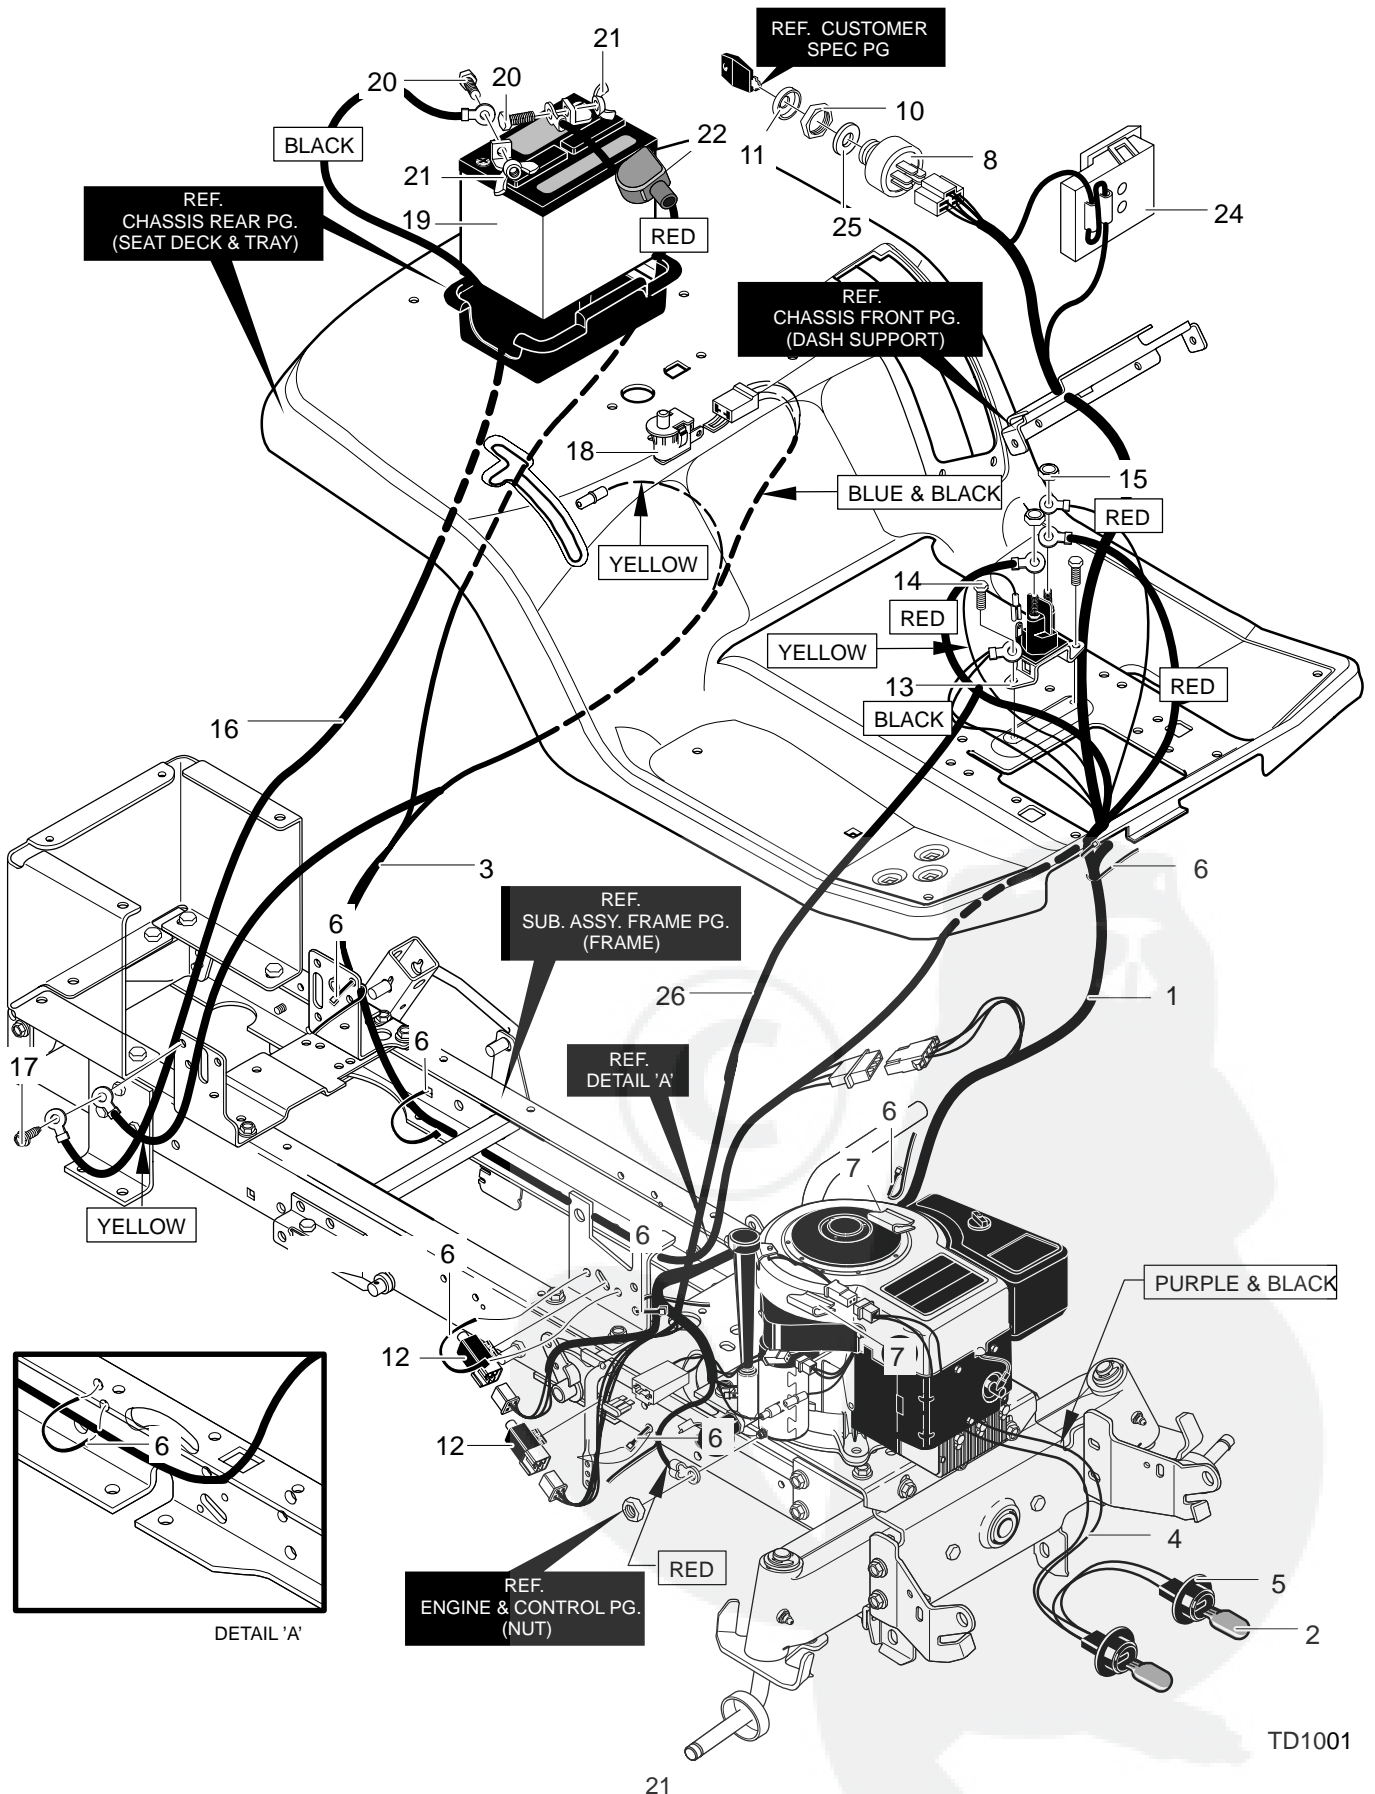

MODEL 425601x53A

REPAIR PARTS ELECTRICAL ASSEMBLY

MODEL 425601x53A

REPAIR PARTS ELECTRICAL ASSEMBLY

Key No.	Description	Part No.	Key No.	Description	Part No.
1	HARNESS	250X87	14	SCREW	711619
2	BULB, LIGHT	90084	15	NUT, 1/4-20	711632
3	WIRE HARNESS, REAR	340530	16	WIRE, GROUND	710228
4	WIRE HARNESS, HEADLIGHTS	340513	17	SCREW	711760
5	SOCKET, LAMP	92372	18	SWITCH, SEAT	94159
6	TIE, CABLE	57444	19	BATTERY	92739
6	TIE, CABLE	57444	20	BOLT	711680
7	WIRE CLIP, ADHESIVE	55939	21	NUT, WING	711636
8	SWITCH, IGNITION	92556	22	BOOT, BATTERY	335417
10	NUT, IGNITION SWITCH	091489	24	AMMETER	93156
11	CAP, IGNITION SWITCH	091488	25	WASHER	313683
12	SWITCH LIMIT	94136	26	WIRE, LEAD SOLENOID	711579
13	SOLENOID	94613