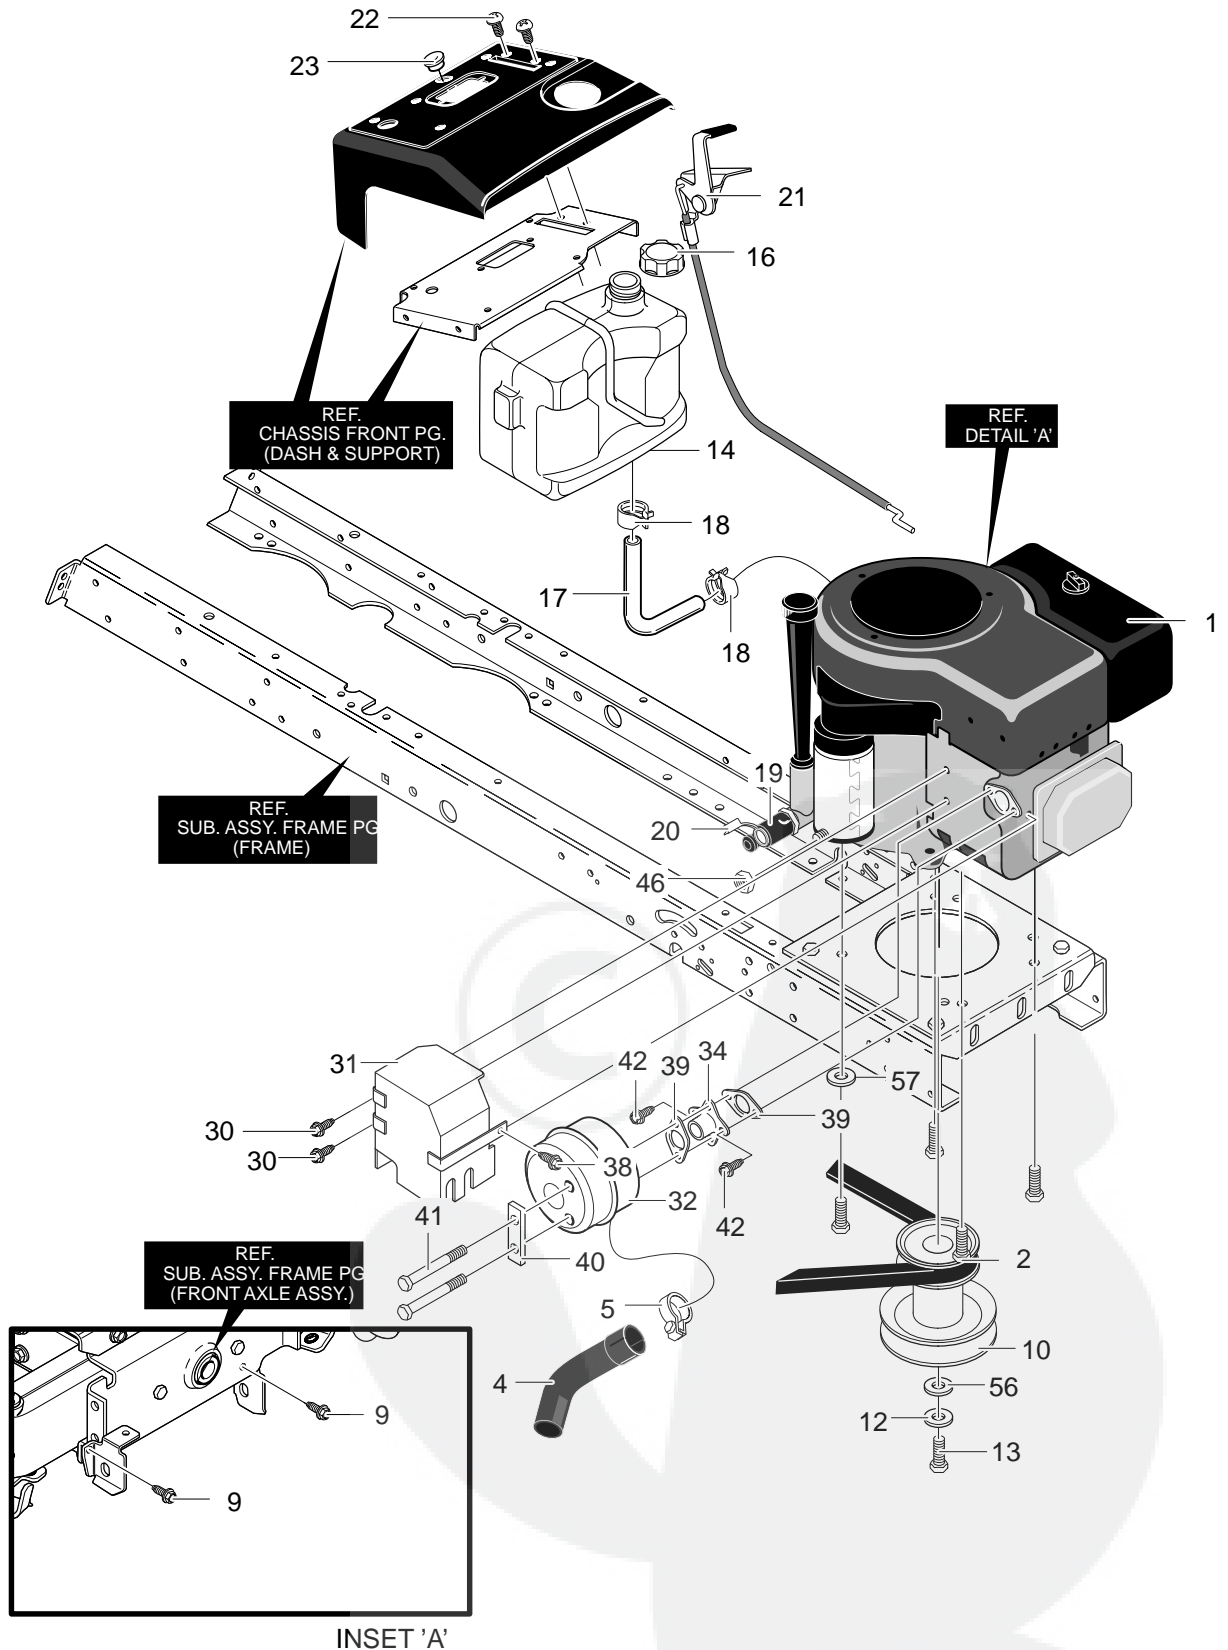

\* Contact your nearest transaxle dealer for parts and service.  
For information on Replacement Parts see the Central Parts Distributor in your area.

<b>Key No.</b>	<b>Description</b>	<b>Part No.</b>
5	HUB CAP, 6"	334429
6	RETAINER	306669
9	DUST HUB CAP	094618
26	SHAFT, STEERING	94520
27	BEARING-LOWER	94124
28	SCREW, 5/16-18X.75	711606
29	GEAR, PINION	94122
30	RETAINING RING	710102
31	TIRE & RIM	692641
31-1	VALVE STEM	338512
31-2	RIM	338517
31-3	BEARING	338513
31-4	TIRE	338514
34	FLATWASHER	711758
35	E-RING	0011X3
43	FLAT WASHER	711720
45	SCREW 1/4-20X.75	711719

# REPAIR PARTS MOWER SUSPENSION ASSEMBLY

Key No.	Description	Part No.	Key No.	Description	Part No.
1	Hair Pin	711676	27	PTO Handle	690050
8	Link, Lift LH	94611-853	28	Paddle Switch	95284
9	Link, Lift RH	94053-853	29	Screw, Thd Form	711621
10	Flat washer	711617	30	Bracket, PTO	94018-853
11	Hair Pin	711676	31	Screw, 5/16-18x.50	780055
13	Flat washer	711617	32	Lever, PTO	95283
14	Hair Pin	711676	33	Bolt, Shoulder 3/8-16	711613
19	Link, Lift Handle	95285	34	Hair Pin	711659
20	Flat washer	711617	35	Washer, Flat	711615
21	Hair Pin	711676	36	Link PTO	95282
22	Grip	94497	37	Nut, 3/8-16	711622
23	Handle, Lift	690532	38	Screw, 5/16-18x.75	711606
24	Washer, Flat	711616	39	Torsion Spring	710141
25	Torsion Spring	710111	40	Spacer	165x117
26	Grip	94496	41	Spring, Extension	710208