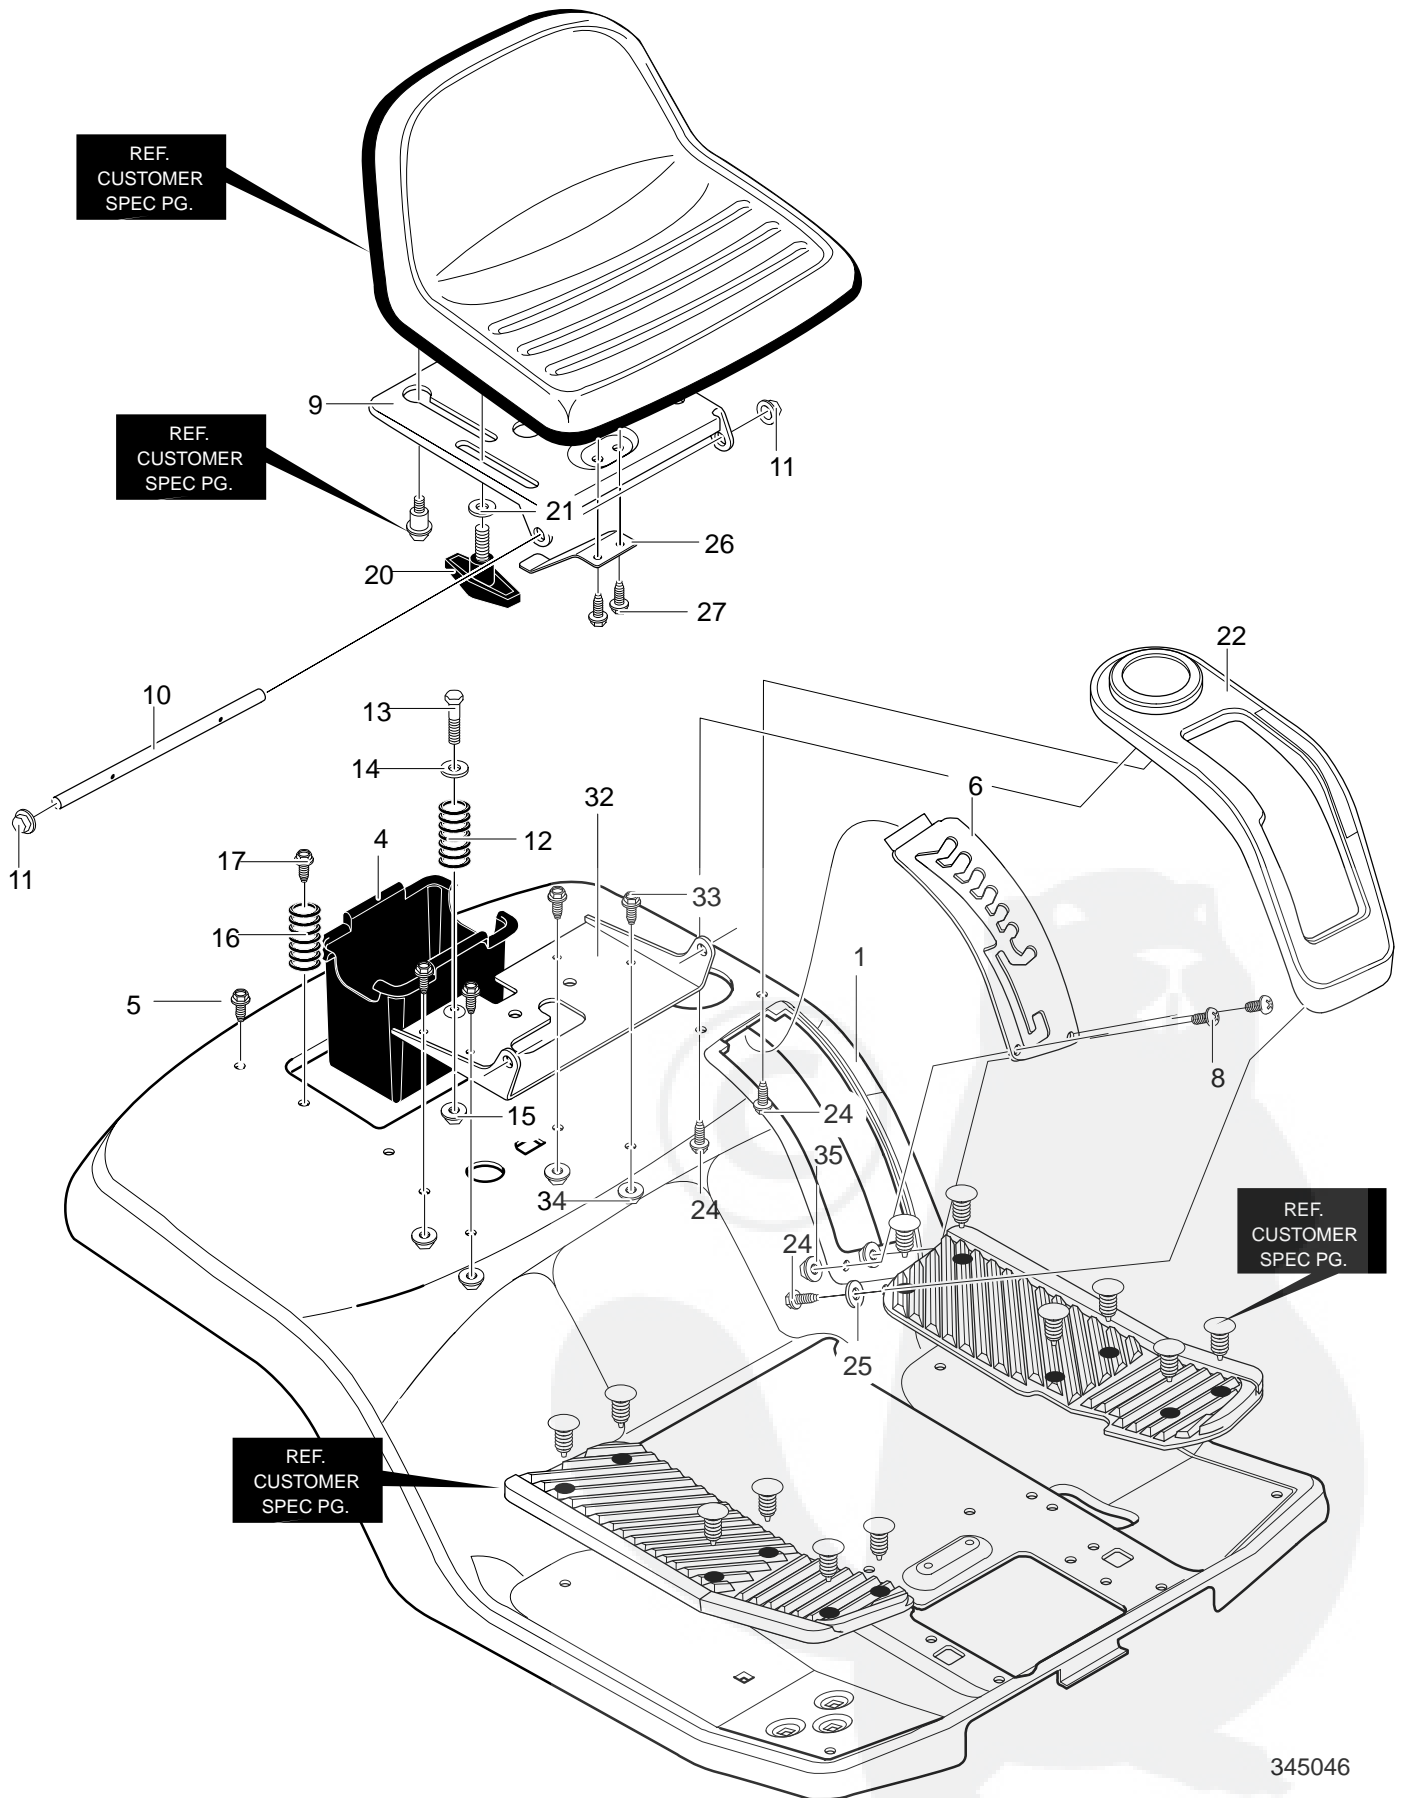

# MODEL 425601x53A

# REPAIR PARTS CHASSIS & HOOD ASSEMBLY

Key No.	Description	Part No.	Key No.	Description	Part No.
1	BRACKET, RIGHT GRILLE RH	690543-853	13	HOOD	94971-819
2	BRACKET, LEFT GRILLE	690544-853	14	ASSEMBLY, GRILLE	93149
3	SCREW 5/16-18X.75	711606	14-1	GRILLE	93138
4	DASH	94843	14-2	LENS	93139
5	SCREW, 10-24X.500	711629	14-3	BRACE, HOOD	93190
6	BEARING, UPPER	94219	14-4	SCREW	710282
7	SCREW 1/4-14X.50	710197	15	SCREW	711679
8	PLATE, DASH	94221-819	16	ROD, HOOD PIVOT	690599
9	SCREW, 10-24X.500	711629	17	PIN, HAIR	711676
10	ASSEMBLY, CONSOLE	690603-819	18	PANEL, ACCESS	93007-819
10-1	SUPPORT, DASH	95082	19	SCREW, 10-24X.500	711629
10-2	CHANNEL, SUPPORT	95081	20	BELLOWS, STEERING POST	92059
10-3	SCREW	710134	21	WASHER	712063
11	SCREW 5/16-18X.75	711606	—	BOOK, INSTRUCTION	F-000807J

# REPAIR PARTS REAR CHASSIS ASSEMBLY

Key No.	Description	Part No.	Key No.	Description	Part No.
1	SEAT DECK	94629-819	17	SCREW	711606
4	CONTAINER, BATTERY	690424	20	BOLT, WING	711747
5	SCREW, 1/4-20X .63	711642	21	WASHER	711644
6	PLATE, LIFT	94886-853	22	COVER	94469
8	SCREW, 10-24X.500	711629	24	SCREW	711671
9	SUPPORT, SEAT	94154-819	25	WASHER	71067
10	HINGE, SEAT PIVOT	95294	26	SPRING - LEAF	94057
11	NUT, PUSH CAP	711627	27	SCREW, 1/4-20X.50	711592
12	SPRING, COMPRESSION	710136-853	32	BRACKET, PIVOT SEAT	94153-819
13	BOLT, SHOULDER	711610	33	SCREW, 5/16-18X.75	711606
14	WASHER, CUP	95293	34	NUT, 5/16-18	711634
15	NUT, 1/4-20	302635	35	NUT, #10-24	711842
16	SPRING, COMPRESSION	710109-853			