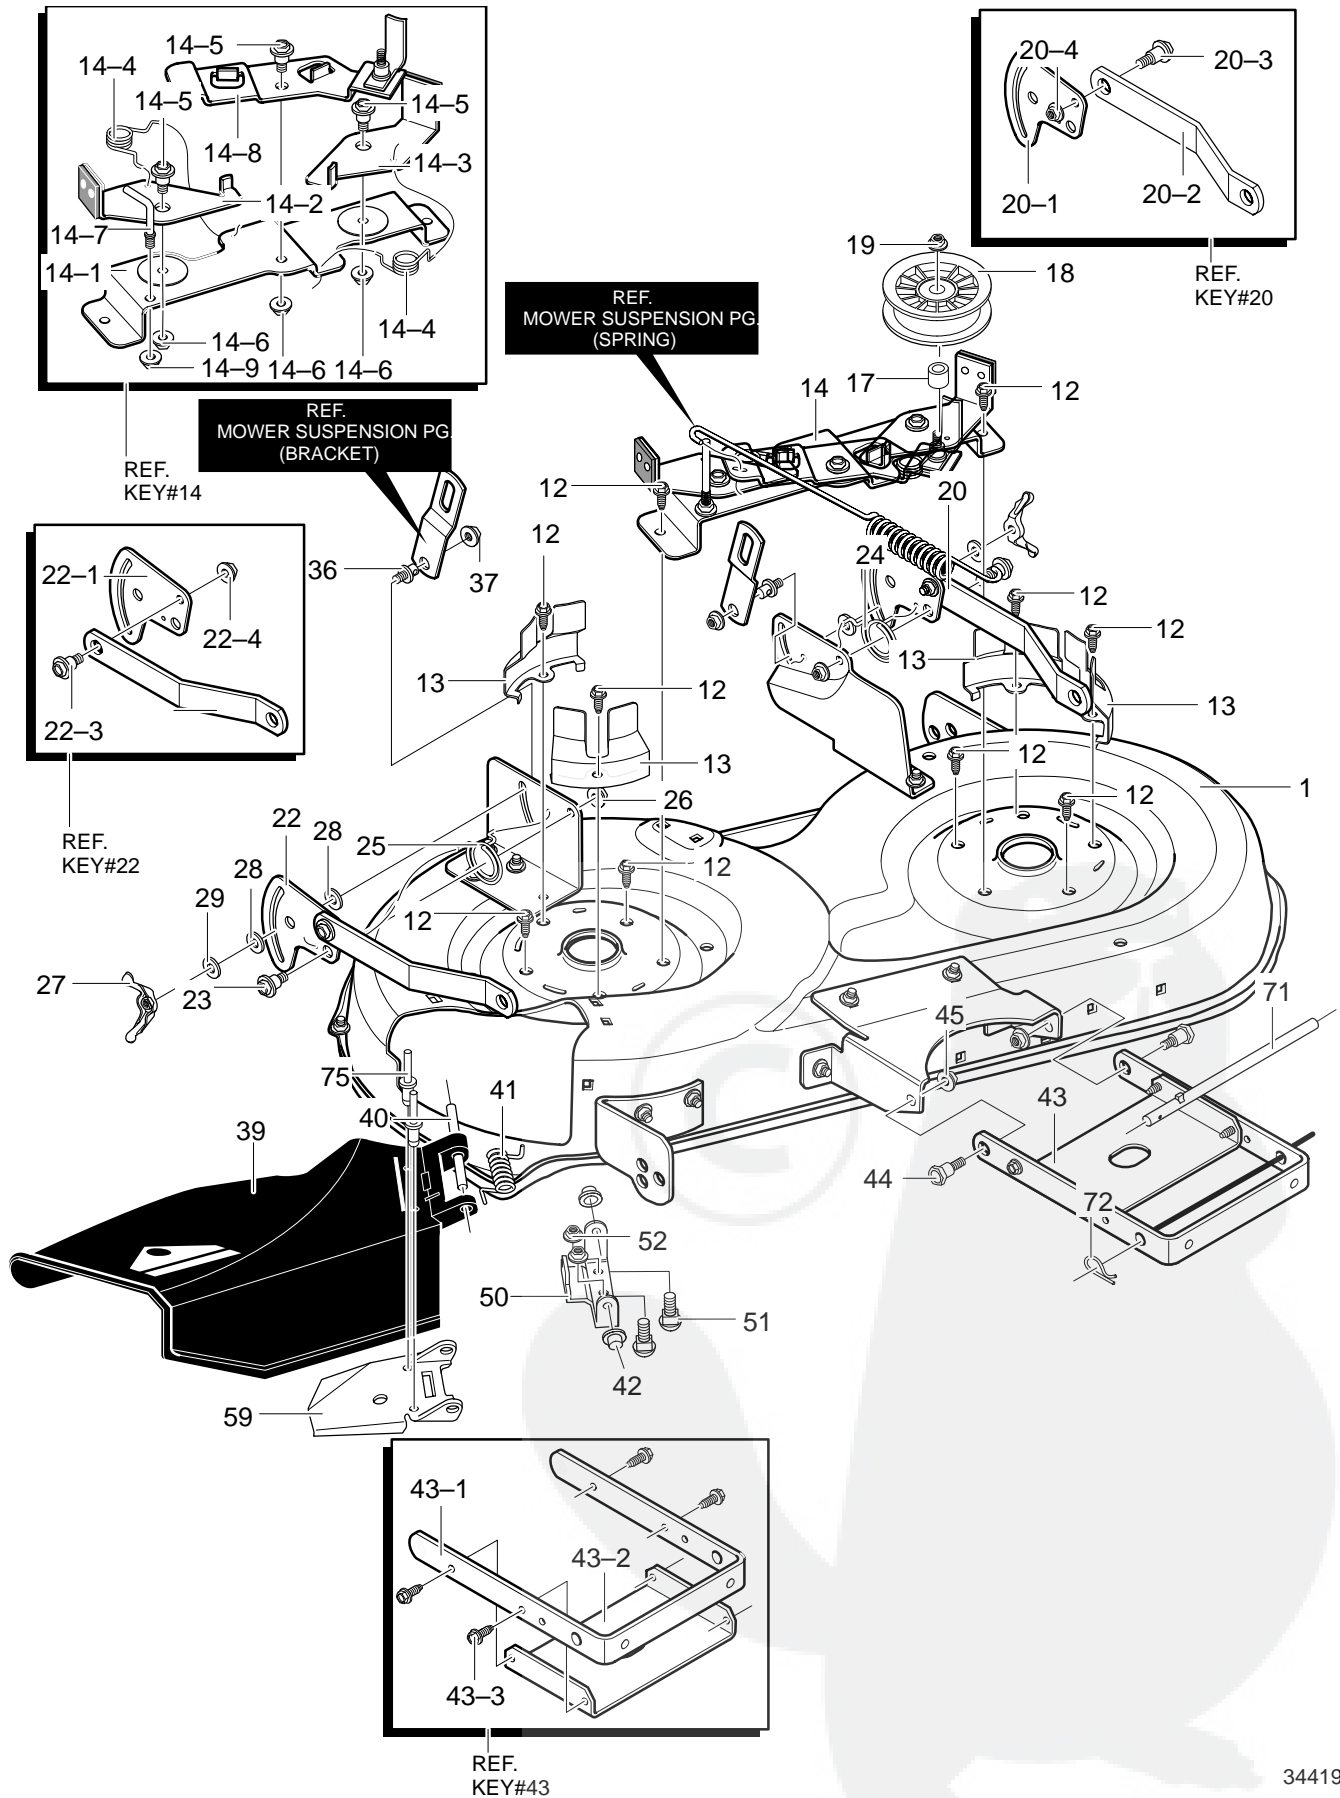

MODEL 425601x53A

REPAIR PARTS DECK ASSEMBLY

MODEL 425601x53A

REPAIR PARTS DECK ASSEMBLY

Key No.	Description	Part No.	Key No.	Description	Part No.
1	ASSEMBLY, BLADE HOUSING	94189-853	23	BOLT, SHOULDER	711611
12	BOLT-3/8 X 1.25	0025X7	24	SPRING, TORSION	710113
13	COVER, BELT GUIDE	94051-853	25	SPRING, TORSION	710112
14	ASSEMBLY, IDLER BRACKET	690138-853	26	NUT	711622
14-1	BRACKET, BRAKE	94193	27	WINGNUT	711600
14-2	ASSEMBLY, RIGHT BRAKE	94047	28	PAD, FRICTION	94137
14-3	ASSEMBLY, LEFT BRAKE	94049	29	WASHER	711628
14-4	SPRING, TORSION	710227	36	PIN, HANGER	711595
14-5	BOLT	710098	37	NUT	711622
14-6	NUT	015X84	39	DEFLECTOR, CHUTE	94687
14-7	SCREW, GUIDE	94781	40	ROD, CHUTE DEFLECTOR	95303
14-8	ASSEMBLY, IDLER ARM	690408	41	SPRING, TORSION	710194
14-9	NUT	015X88	42	NUT, PUSH CAP	711627
17	SPACER 1/2 TO 17MM	690369	43	ASSEMBLY, STIFFENER	690058-853
18	PULLEY, IDLER	690451	43-1	BRACKET, SUSPENSION	94058
19	NUT, 3/8-16	711920	43-2	STIFFENER, DECK	95057
20	ASSEMBLY, LEFT LIFTER	341594-853	43-3	SCREW	26X249
20-1	PLATE, SUSPENSION	94128	44	BOLT, SHOULDER	711611
20-2	BRACKET, SUSPENSION	94055	45	NUT	711622
20-3	BOLT, SHOULDER	009X52	50	BRACKET, CHUTE	94956-853
20-4	NUT, FLANGE	015X84	51	BOLT, CARRIAGE	711661
22	ASSEMBLY, RIGHT LIFTER	341593-853	52	NUT	711634
22-1	PLATE, SUSPENSION	94128	59	SUPPORT, DEFLECTOR	94686-853
22-2	BRACKET, SUSPENSION	94055	71	ROD, HANGER	95295
22-3	BOLT, SHOULDER	009X52	72	PIN, HAIR	711676
22-4	NUT, FLANGE	015X84	75	RIVET	711624