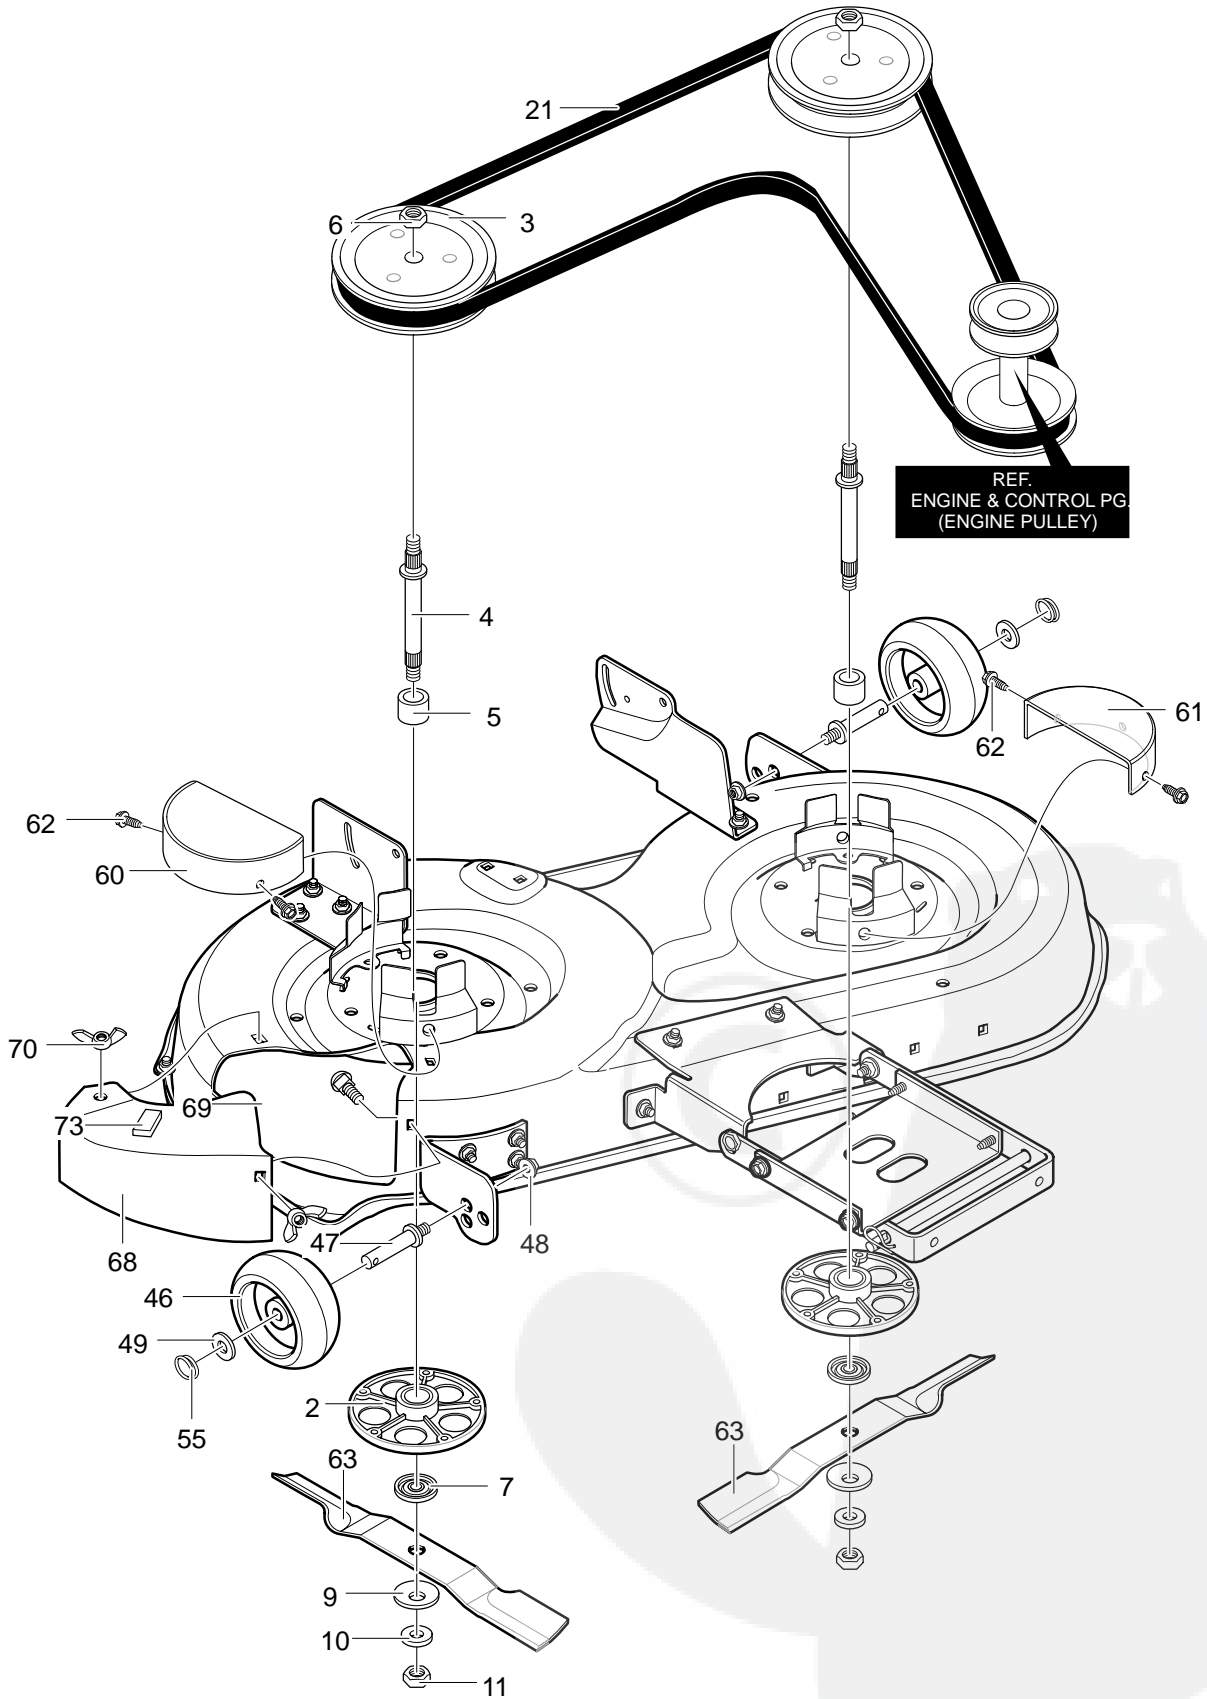

Key No.	Description	Part No.
2	HOUSING, JACKSHAFT	92574
3	PULLEY	95308
4	JACKSHAFT	94129
5	SPACER	94130
6	NUT, 9/16-18	711626
7	ADAPTER, BLADE	92466
9	WASHER	17X166
10	WASHER	17X165
11	NUT	15X100
21	BELT	710213
46	WHEEL, GAUGE	92683
47	BOLT	711746
48	NUT, 3/8-16	711622
49	WASHER	711615
55	PIN, CIRCLE	711764
60	GUARD, RIGHT BELT	94669-853
61	GUARD, LEFT BELT	94668-853
62	SCREW	711642
63	BLADE	95100
68	COVER, DISCHARGE	95080-853
69	BOLT	340720
70	NUT, WING	711604
73	PAD, ADHESIVE	318197