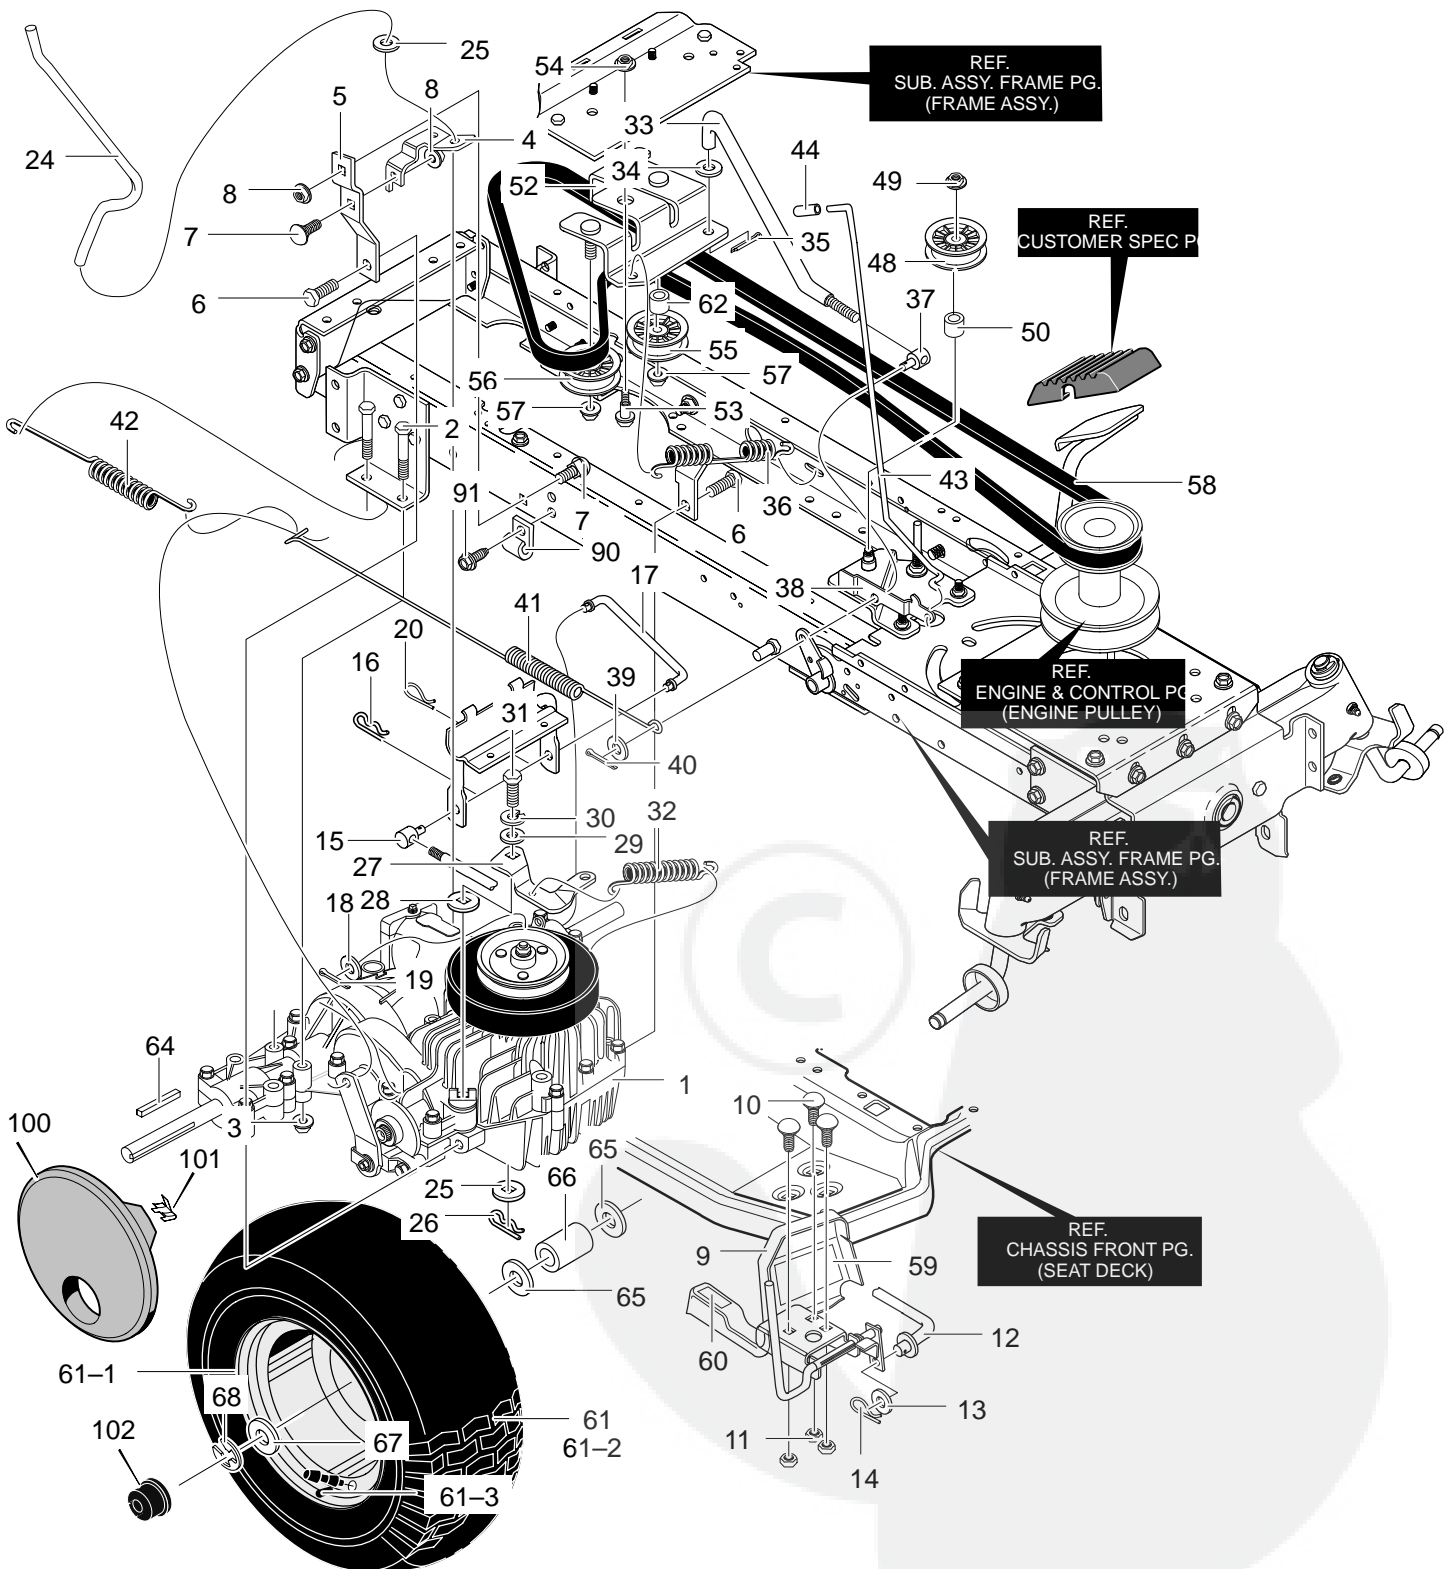

MODEL 425601x53A

REPAIR PARTS MOTION DRIVE

MODEL 425601x53A

REPAIR PARTS MOTION DRIVE

Key No.	Description	Part No.	Key No.	Description	Part No.
1	TRANSAXLE, PEERLESS	94800	39	WASHER, FLAT	711623
2	SCREW	711669	40	PIN, COTTER	71081
3	NUT, 5/16-18	711634	41	SPRING, EXTENSION	710333
4	BRACKET, DISCONNECT	94429-853	42	SPRING, TENSION	710353
5	STRAP, RIGHT TORQUE	94432-853	43	ROD, PARKING BRAKE	690047
6	SCREW, 5/16-18X.75	710268	44	GRIP	91079
7	BOLT, CARRIAGE	711661	48	PULLEY, IDLER	690409
8	NUT, 5/16-18 HEX	710026	49	NUT, 3/8-16	711920
9	PEDAL ASSEMBLY, HYDRO	690013-853	50	SPACER 1/2 TO 17MM	690369
10	BOLT, 5/16-18X .75	711688	52	BRACKET, IDLER	95305
11	NUT, 5/16-18 HEX	710026	53	BOLT	711613
12	ROD, PEDAL LINK	95278	54	NUT, 3/8-16	711622
13	WASHER	711761	55	PULLEY, IDLER	690409
14	PIN, HAIR	711676	56	PULLEY, IDLER	690410
15	ADJUST NUT	711594	57	NUT, 3/8-16	711920
16	PIN, HAIR	711682	58	BELT, MOTION DRIVE	710531
17	ROD, HYDRO LINK	95279	59	PAD, CONTROL PEDAL	94798
18	WASHER, FLAT	711617	60	PAD, TOE	93249
19	PIN, COTTER	71081	61	TIRE & RIM 20X8.00-8	692511
20	PIN, HAIR	711676	61-1	RIM	338524
24	ROD, DISCONNECT	95298	61-2	TIRE	338525
25	WASHER	711644	61-3	VALVE STEM	338512
26	PIN, COTTER	71081	62	SPACER 1/2 TO 17MM	690369
27	ARM, DISCONNECT	95299	64	KEY, SQUARE	52928
28	WASHER	17X148	65	WASHER	711648
29	WASHER	710657	66	SPACER	95274
30	WASHER	710249	67	WASHER	711758
31	SCREW, 1/4-28 X.75 NYLON	01X145	68	E-RING	0011X3
32	SPRING, EXTENSION	710330	70	SPACER 1/2 TO 17MM	690369
33	ROD, CLUTCH	95297	90	RETAINER, WIRE	711742
34	WASHER	711644	91	SCREW	711606
35	PIN, COTTER	71081	100	CAP, HUB	334427
36	SPRING, CLUTCH	710707	101	RETAINER	306669
37	NUT, ADJUSTING	711596	102	COVER, DUST	094618
38	LATCH, PARK BRAKE	95290			

* Contact your nearest transaxle dealer for parts and service.
For information on Replacement Parts see the Central Parts Distributor in your area.