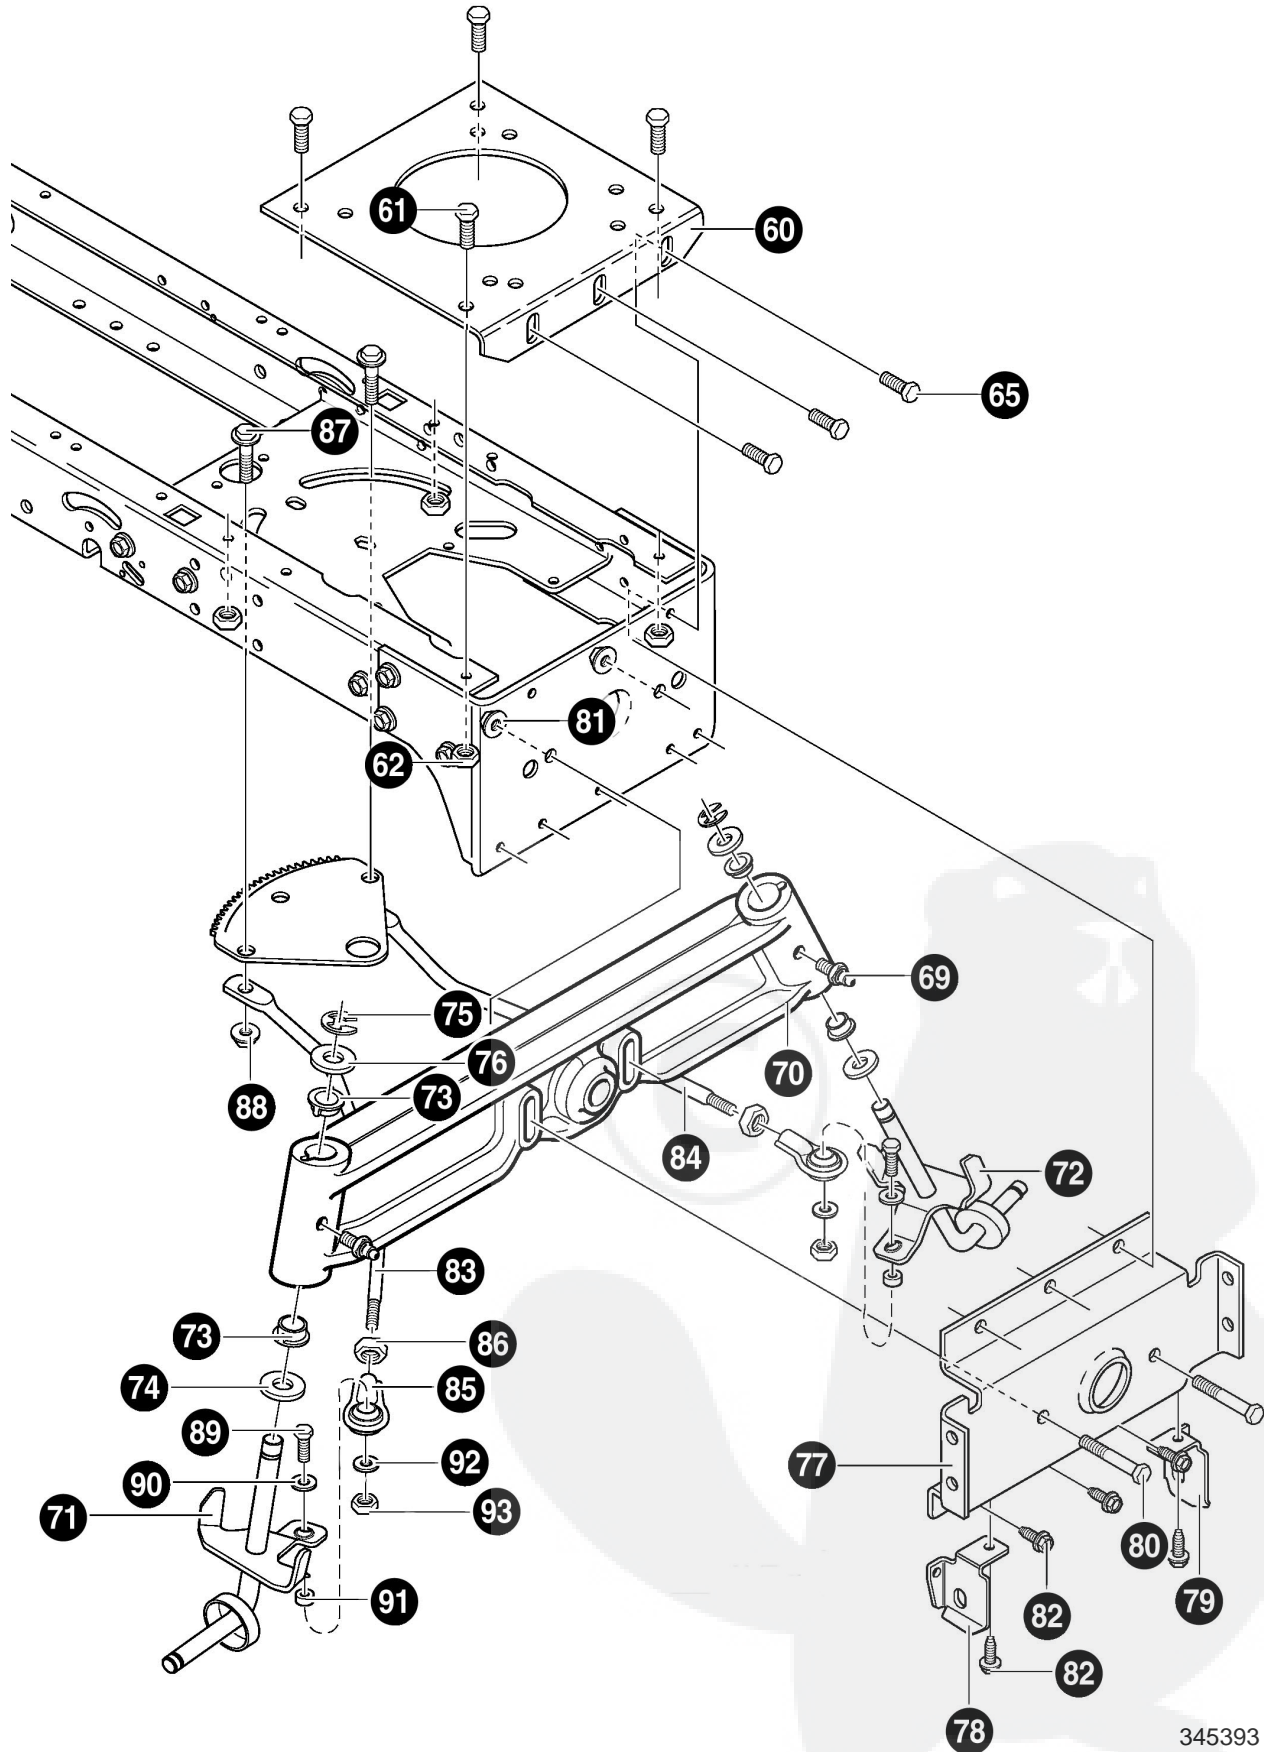

Key No.	Description	Part No.
60	PLATE, ENGINE	94006
61	SCREW	26X249
62	NUT	015X88
65	SCREW	26X249
69	ZERK, GREASE FITTING	706
70	AXLE, FRONT	343710
71	SPINDLE, RIGHT	94732
72	SPINDLE, LEFT	94733
73	BEARING, SPINDLE	92527
74	WASHER	17X195
75	E-RING	0011X3
76	WASHER	17X195
77	HANGER, AXLE	94007
78	HANGER, RIGHT DECK	94026
79	HANGER, LEFT DECK	94027
80	SCREW	01X146
81	NUT	15X118
82	SCREW	26X249
83	ROD, ADJUSTER	94767
84	ROD, ADJUSTER	94768
85	ROD END, TIE	94766
86	NUT	7058
87	BOLT	009X57
88	NUT	015X84
89	BOLT	310364
90	WASHER	711672
91	SPACER	319618
92	WASHER	301188
93	NUT	1499