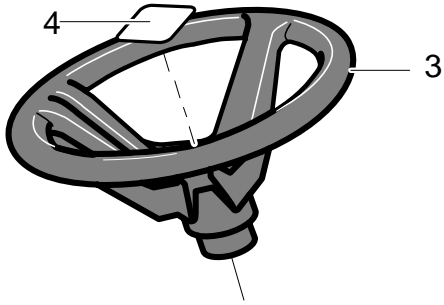

MODEL 425601x53A

REPAIR PARTS ELECTRICAL ASSEMBLY

Key No.	Description	Part No.	Key No.	Description	Part No.
1	HARNESS	250X87	14	SCREW	711619
2	BULB, LIGHT	90084	15	NUT, 1/4-20	711632
3	WIRE HARNESS, REAR	340530	16	WIRE, GROUND	710228
4	WIRE HARNESS, HEADLIGHTS	340513	17	SCREW	711760
5	SOCKET, LAMP	92372	18	SWITCH, SEAT	94159
6	TIE, CABLE	57444	19	BATTERY	92739
6	TIE, CABLE	57444	20	BOLT	711680
7	WIRE CLIP, ADHESIVE	55939	21	NUT, WING	711636
8	SWITCH, IGNITION	92556	22	BOOT, BATTERY	335417
10	NUT, IGNITION SWITCH	091489	24	AMMETER	93156
11	CAP, IGNITION SWITCH	091488	25	WASHER	313683
12	SWITCH LIMIT	94136	26	WIRE, LEAD SOLENOID	711579
13	SOLENOID	94613