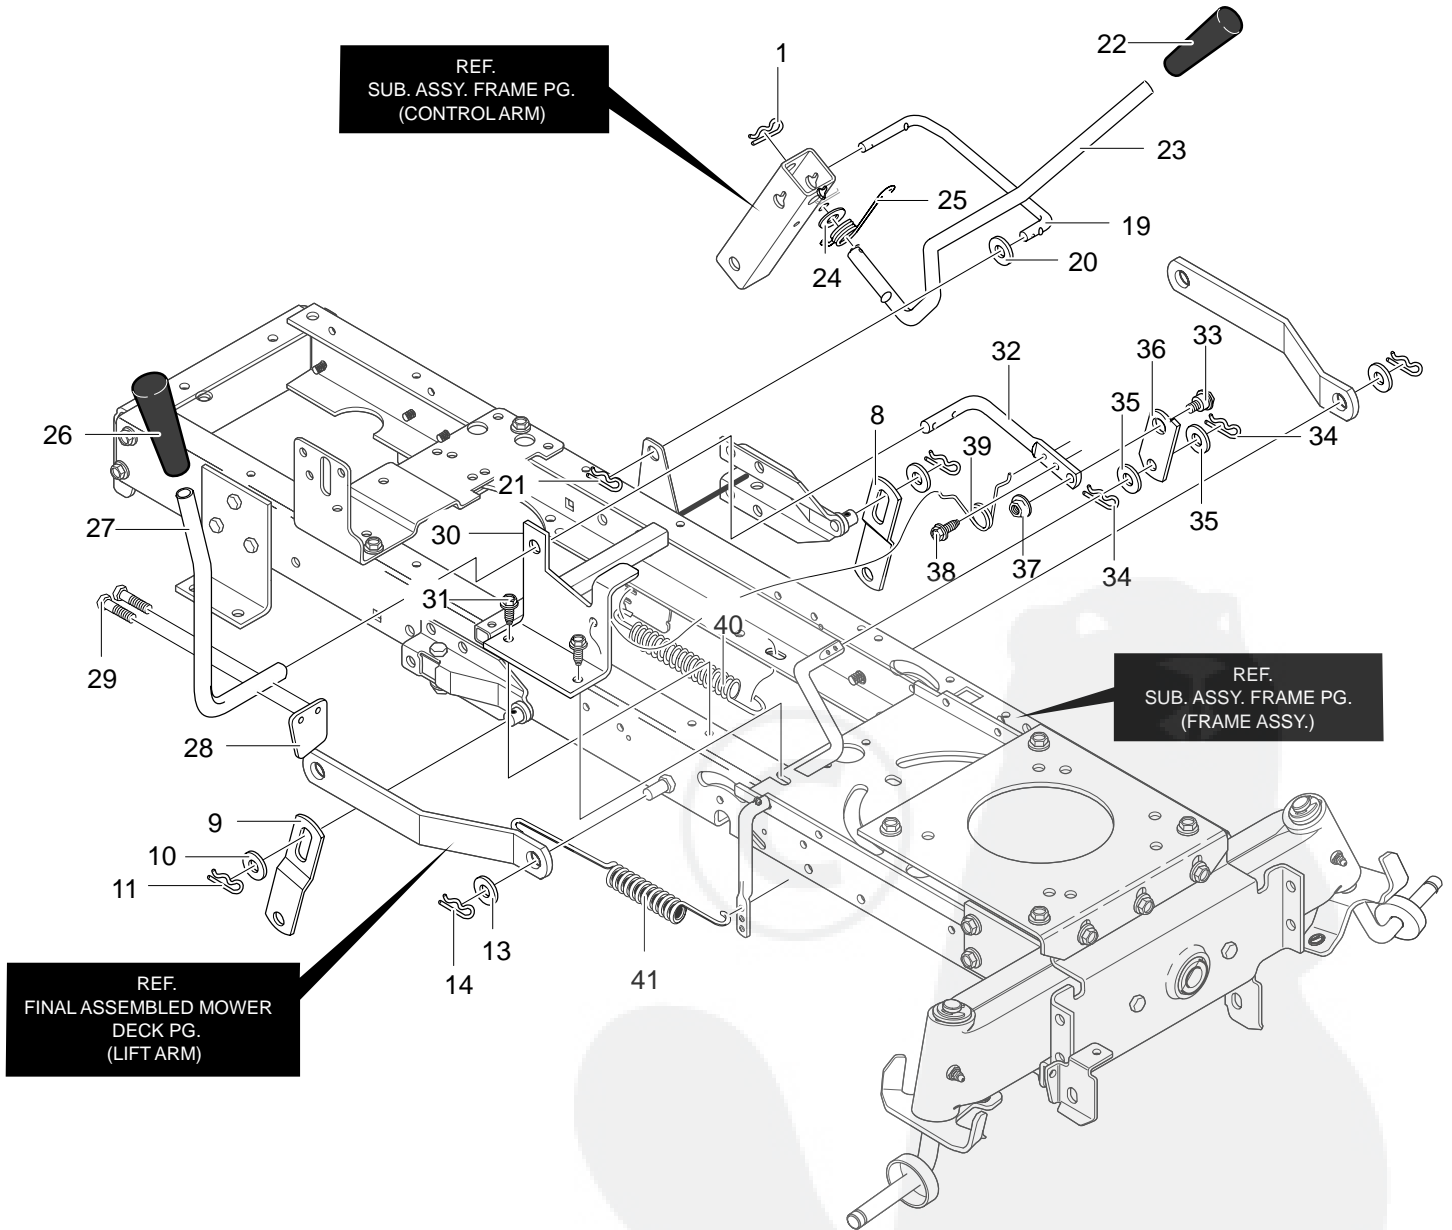

MODEL 425601x53A

REPAIR PARTS MOWER SUSPENSION ASSEMBLY

Key No.	Description	Part No.	Key No.	Description	Part No.
1	Hair Pin	711676	27	PTO Handle	690050
8	Link, Lift LH	94611-853	28	Paddle Switch	95284
9	Link, Lift RH	94053-853	29	Screw, Thd Form	711621
10	Flat washer	711617	30	Bracket, PTO	94018-853
11	Hair Pin	711676	31	Screw, 5/16-18x.50	780055
13	Flat washer	711617	32	Lever, PTO	95283
14	Hair Pin	711676	33	Bolt, Shoulder 3/8-16	711613
19	Link, Lift Handle	95285	34	Hair Pin	711659
20	Flat washer	711617	35	Washer, Flat	711615
21	Hair Pin	711676	36	Link PTO	95282
22	Grip	94497	37	Nut, 3/8-16	711622
23	Handle, Lift	690532	38	Screw, 5/16-18x.75	711606
24	Washer, Flat	711616	39	Torsion Spring	710141
25	Torsion Spring	710111	40	Spacer	165x117
26	Grip	94496	41	Spring, Extension	710208