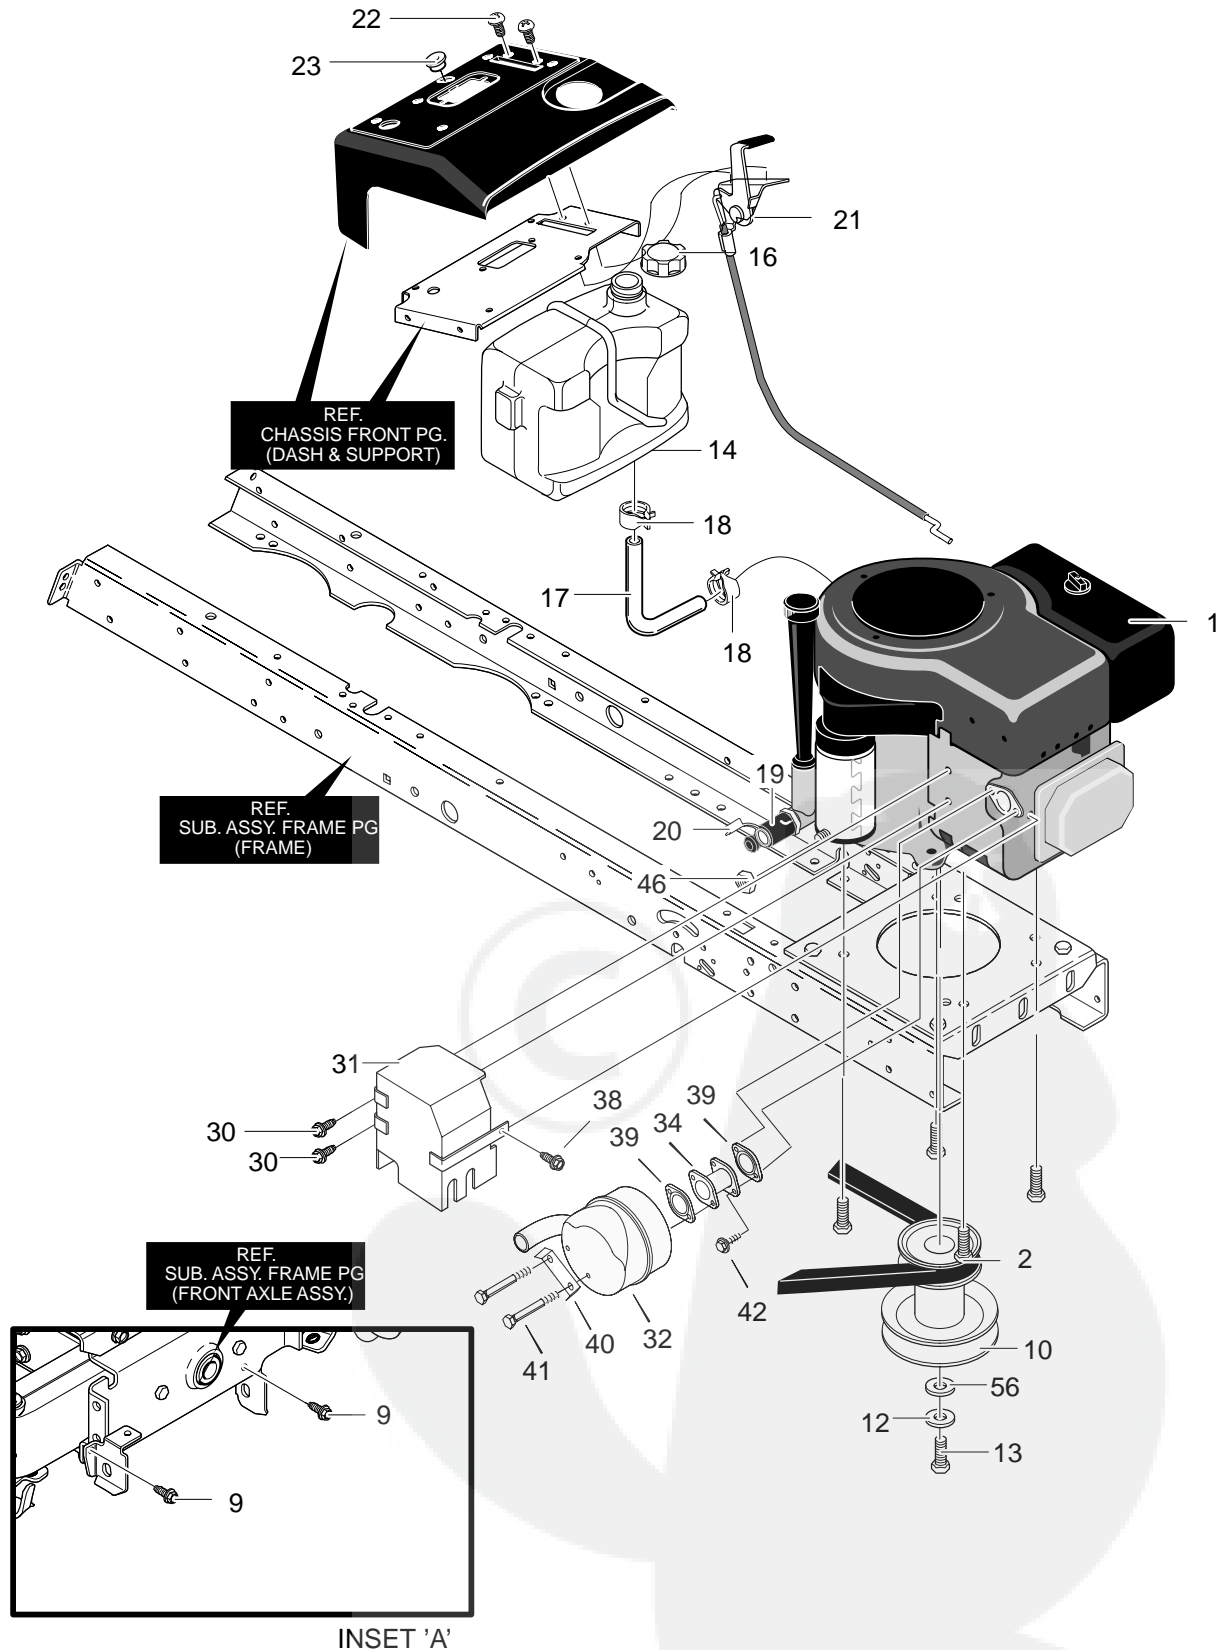

* Includes Key No. 17, 18, 30, 31, 32, 33, 45, 46, 53, 54, 55, and 56.

* * This part is included when ordering Key number 34.

MODEL 425601x53C

REPAIR PARTS ENGINE AND CONTROL ASSEMBLY

Key No.	Description	Part No.	Key No.	Description	Part No.
1	ENGINE	————	31	HEAT SHIELD ASSEMBLY	092550
2	BOLT 3/8 X 1.25	0025x7	31-1	SHIELD, HEAT B/S	092551
9	SCREW	711606	31-2	RIVET, POP	007x93
10	PULLEY, STACK	690439 Z	31-3	BRACKET, RIGHT	092554 Z
12	WASHER	019x35	31-4	BRACKET, LEFT	092555 Z
13	BOLT	01X140	31-5	PLATE, HEAT SHIELD	092552
14	TANK, FUEL –ASSEMBLY	690322	32	MUFFLER, ROUND	690436
16	FUEL CAP	092317	34	MUFFLER ADAPTER	095207
17	TUBING (Must cut to length) *	7601033	38	SCREW	26x263
18	CLAMP, FUEL LINE *	095197	39	GASKET, MUFFLER	091309
19	OIL DRAIN VALVE ASSEMBLY	325547	40	BRACKET, LOCK	1001053
20	CAP, OIL DRAIN VALVE	327422	41	BOLT	009x59
21	THROTTLE, CONTROL	092371	42	SCREW	06X103
22	SCREW	26x201	46	NUT, 1/4-20	15x116
23	PLUG, DASH	093160	56	WASHER	17X170
30	SCREW	06x104			