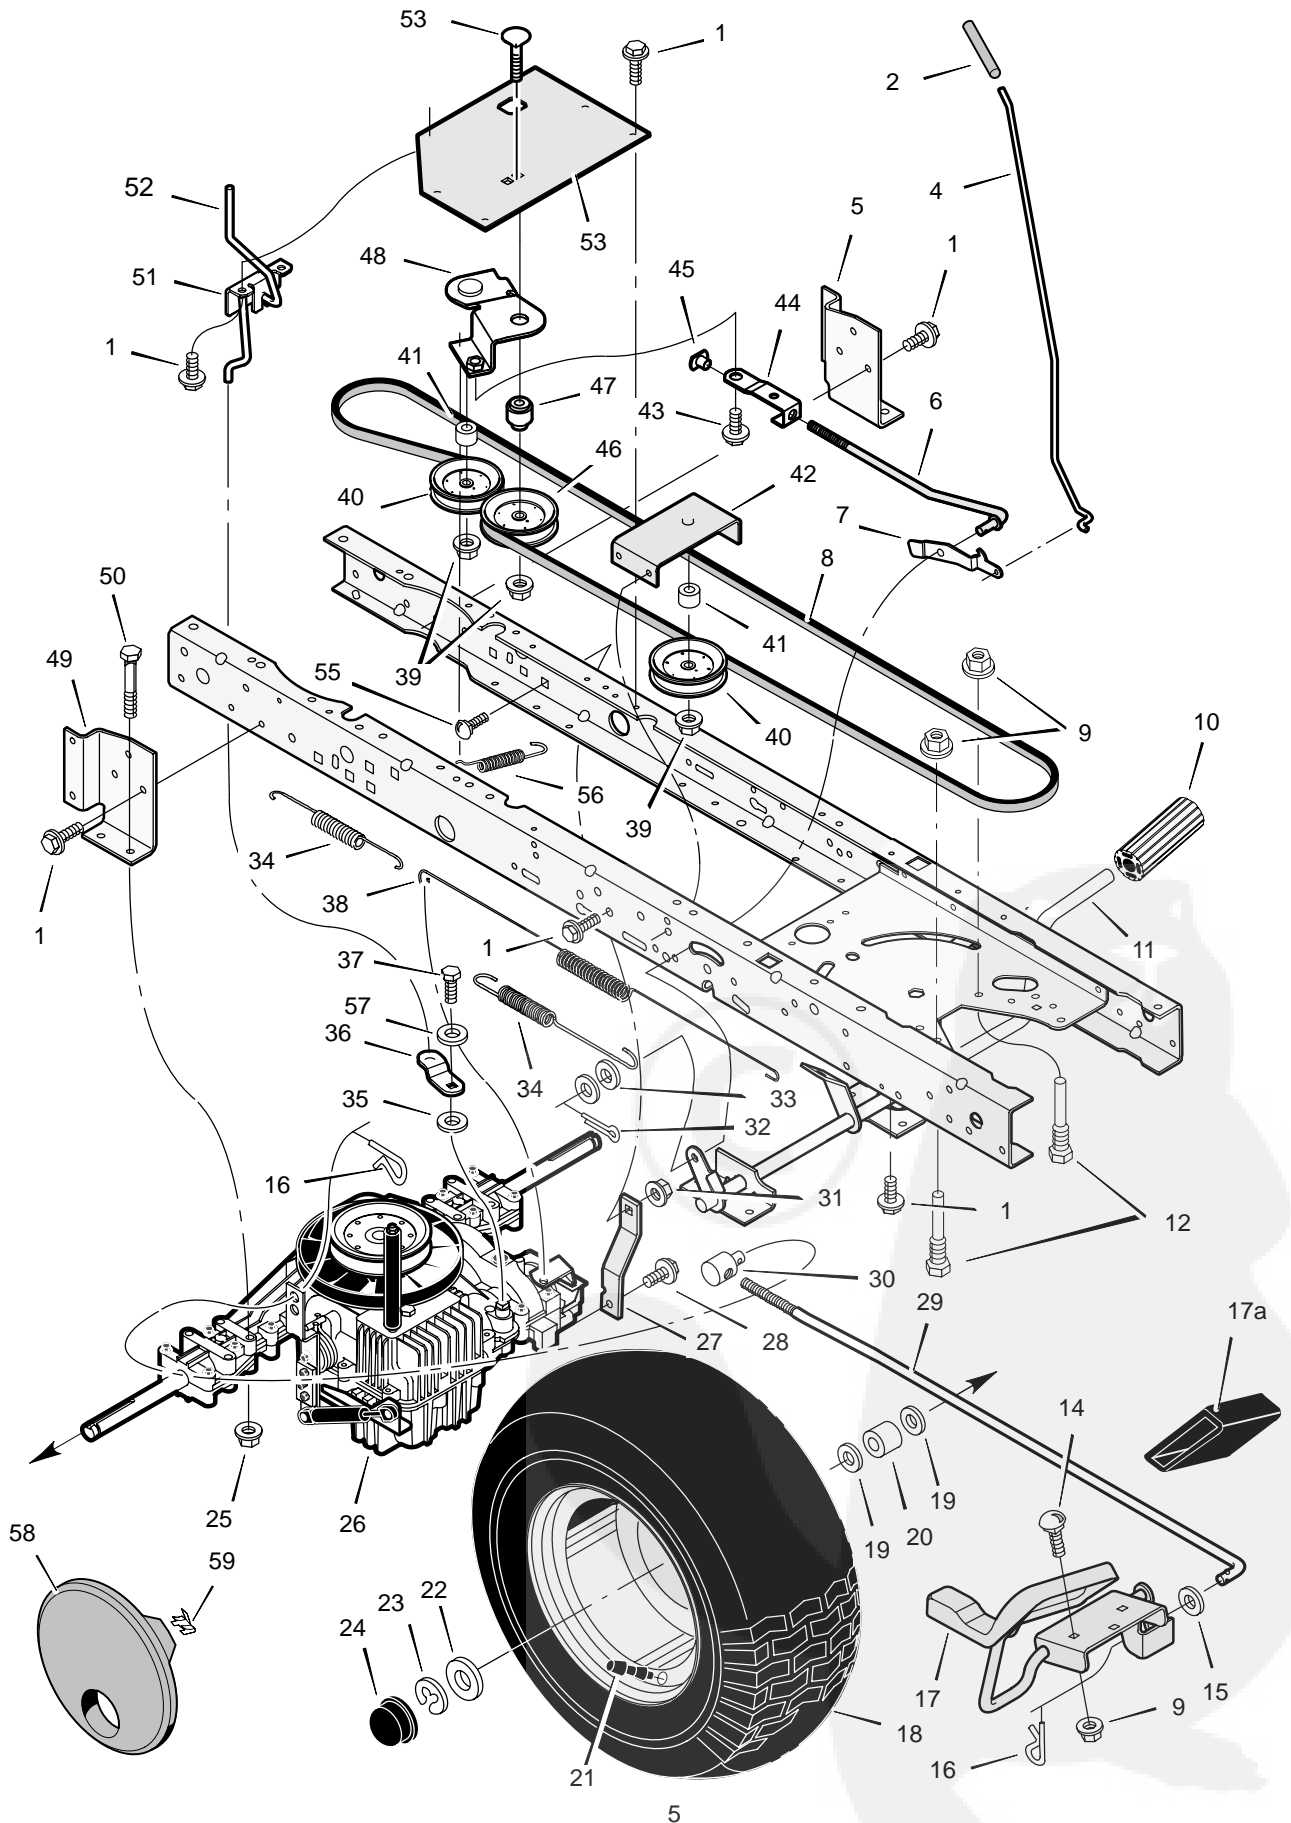

MODEL 425601x53C

REPAIR PARTS DRIVE ASSEMBLY

MODEL 425601x53C

REPAIR PARTS DRIVE ASSEMBLY

Key No.	Description	Part No.	Key No.	Description	Part No.
1	Screw	26x249	30	Nut, Adjusting	092132
2	Grip, Parking Brake	091079	31	Nut, Centerlock	015x84
4	Rod, Parking Brake	1001271 Z	32	Pin, Cotter	030x20
5	Bracket, Transaxle – Left	094185E701	33	Washer	017x48
6	Rod, Clutch	1001013 Z	34	Spring, Extension	165x92
7	Latch, Parking Brake	094045 Z	35	Washer	17x148
8	V–Belt, Drive	37x106	36	Arm, Disconnect	1001086 Z
9	Nut, Flange	015x79	37	Capscrew	06x105
10	Pedal, Brake/Clutch	021544	38	Spring, Brake	165x150
11	Assembly, Brake Pedal	1001190E701	39	Locknut, Flange	015x98
12	Screw, Guide	094384	40	Pulley, Idler	690409
14	Bolt, Carriage	002x53	41	Spacer	690369
15	Washer	017x57	42	Bracket, Idler Assembly	1001097E701
16	Pin, Hair	0031x4	43	Bolt, Shoulder	009x49
17	Pedal Assembly, Hydro	1001231E700	44	Link, Clutch	1001007 Z
17a	Pad, Hydro Pedal	094798	45	Nut, Tee	1001014
18	Wheel & Tire Ass’y –Rear 20”	092511–601	46	Pulley, Idler	690410
--	Tire ONLY *	024430	47	Bushing, Pivot	1001012
--	Tube ONLY	407049	48	Arm Assembly, Idler	1001018 Z
19	Washer	17x160	49	Bracket, Transaxle –Right	094184E701
20	Spacer	690554 Z	50	Bolt, Hex	01x155
21	Stem, Valve	024373	51	Bracket, Disconnect	1001214 Z
22	Washer	17x195	52	Rod, Disconnect	1001215 Z
23	E–Ring	0011x3	53	Bracket, Idler Pivot	1001108E701
24	Cap, Hub	094618	54	Bolt, Carriage	002x92
25	Nut, Centerlock	015x88	55	Bolt, Carriage	002x78
26	Transaxle	**	56	Spring, Clutch	165x155
27	Strap, Torque	1001085E701	57	Washer	017x38
28	Screw	26x216	58	Cover, Wheel	334427
29	Rod, Control	1001234 Z	59	Retainer	694003

* When you order a tire, make sure to give the brand name of the tire so that the tread pattern on the tire will match.

** For information on Replacement Parts see the Central Parts Distributor in your area.