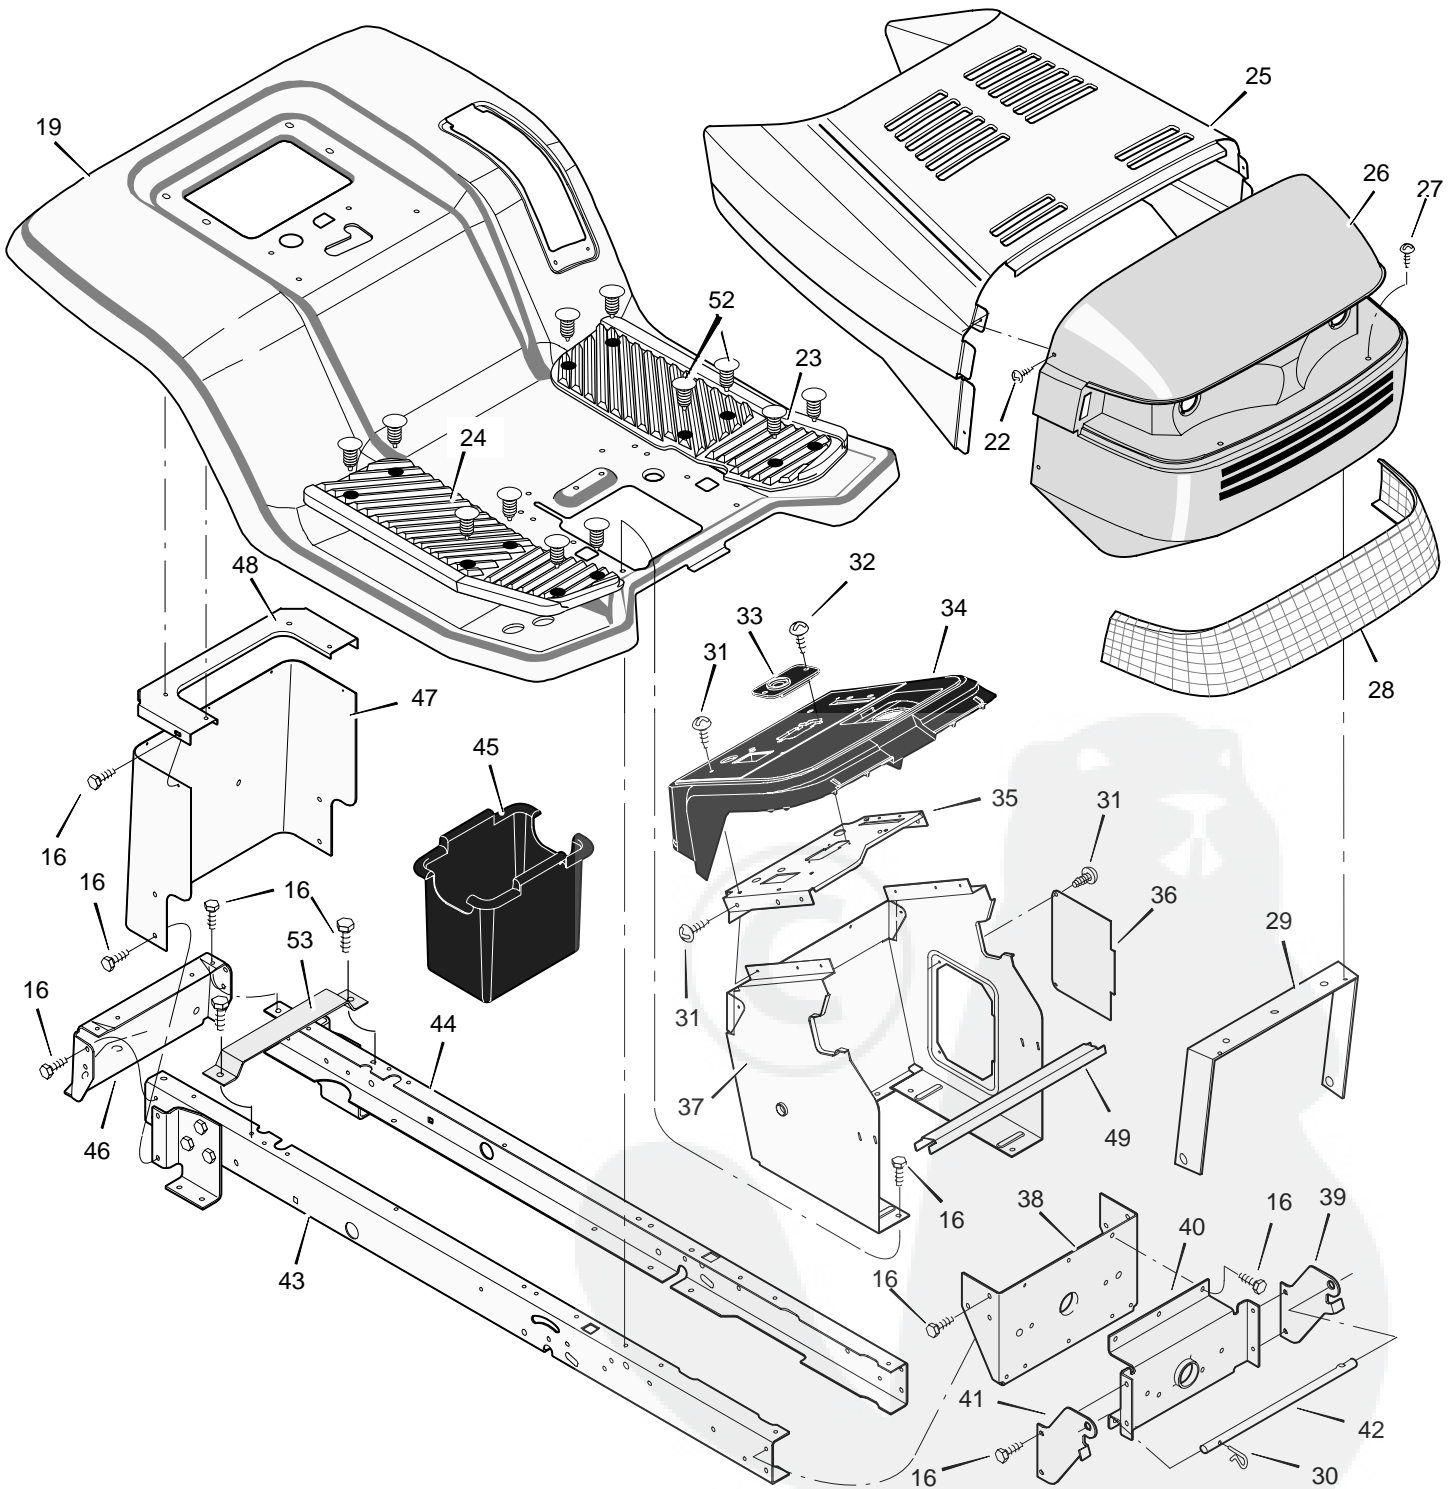

MODEL 425601x53C

REPAIR PARTS CHASSIS AND HOOD

MODEL 425601x53C

REPAIR PARTS CHASSIS AND HOOD

Key No.	Description	Part No.	Key No.	Description	Part No.
16	Screw	26x249	37	Support, Dash	095082E510
19	Deck, Seat	094629E510	38	Bracket, Rear Hanger	1001270E701
22	Screw, Shoulder	009x47	39	Support, Left Grille	690544E700
23	Mat, Left	095408	40	Axle, Hanger	094007E700
24	Mat, Right	095409	41	Support, Right Grille	690543E700
25	Hood	093215E510	42	Rod, Pivot	093137 Z
26	Grille Assembly (Includes Lens)	093149	43	Frame, Right	1001268E701
28	Lens	093139	44	Frame, Left	1001269E701
29	Brace, Grille	093190	45	Container, Battery	690424
30	Pin, Hair	0031x4	46	Plate, Hitch	1001002E700
31	Screw	26x270	47	Plate, Rear	690218E700
32	Screw	26x238	48	Top, Rear Plate	094186E700
33	Bearing, Steering	094219	49	Channel	095081E700
34	Dash	094223	52	Fastener	193x1
35	Plate, Dash	094221E700	53	Supprot, Battery	690482E701
36	Panel, Access	093007E700	—	Instruction Book & Parts List	F-010796L

MODEL 425601x53C

REPAIR PARTS REAR CHASSIS ASSEMBLY

Key No.	Description	Part No.	Key No.	Description	Part No.
1	SEAT	095415	16	SPRING, COMPRESSION	164x30
2	SEAT DECK	094629E510	17	SCREW	26x249
4	CONTAINER, BATTERY	690424	20	BOLT, WING	1001054
5	SCREW, 1/4-20X .63	26x263	21	WASHER	017x47
6	PLATE, LIFT	094886E701	22	COVER, DETENT	094469
7	BOLT, SHOULDER	009X56	24	SCREW	26x284
8	SCREW, 10-24X.500	26x270	25	WASHER	17x207
9	SUPPORT, SEAT	094154E701	26	SPRING - LEAF	094057
10	HINGE, SEAT PIVOT	094156 Z	27	SCREW, 1/4-20X.50	26x229
11	NUT, PUSH CAP	028x23	32	BRACKET, PIVOT SEAT	094153E700
12	SPRING, COMPRESSION	164x31	33	BOLT, 5/16-18X.75	001x45
13	BOLT, SHOULDER	009x55	34	NUT, 5/16-18	015x88
14	WASHER, CUP	094155 Z	35	NUT, #10-24	015x81
15	NUT, 1/4-20	015x89			