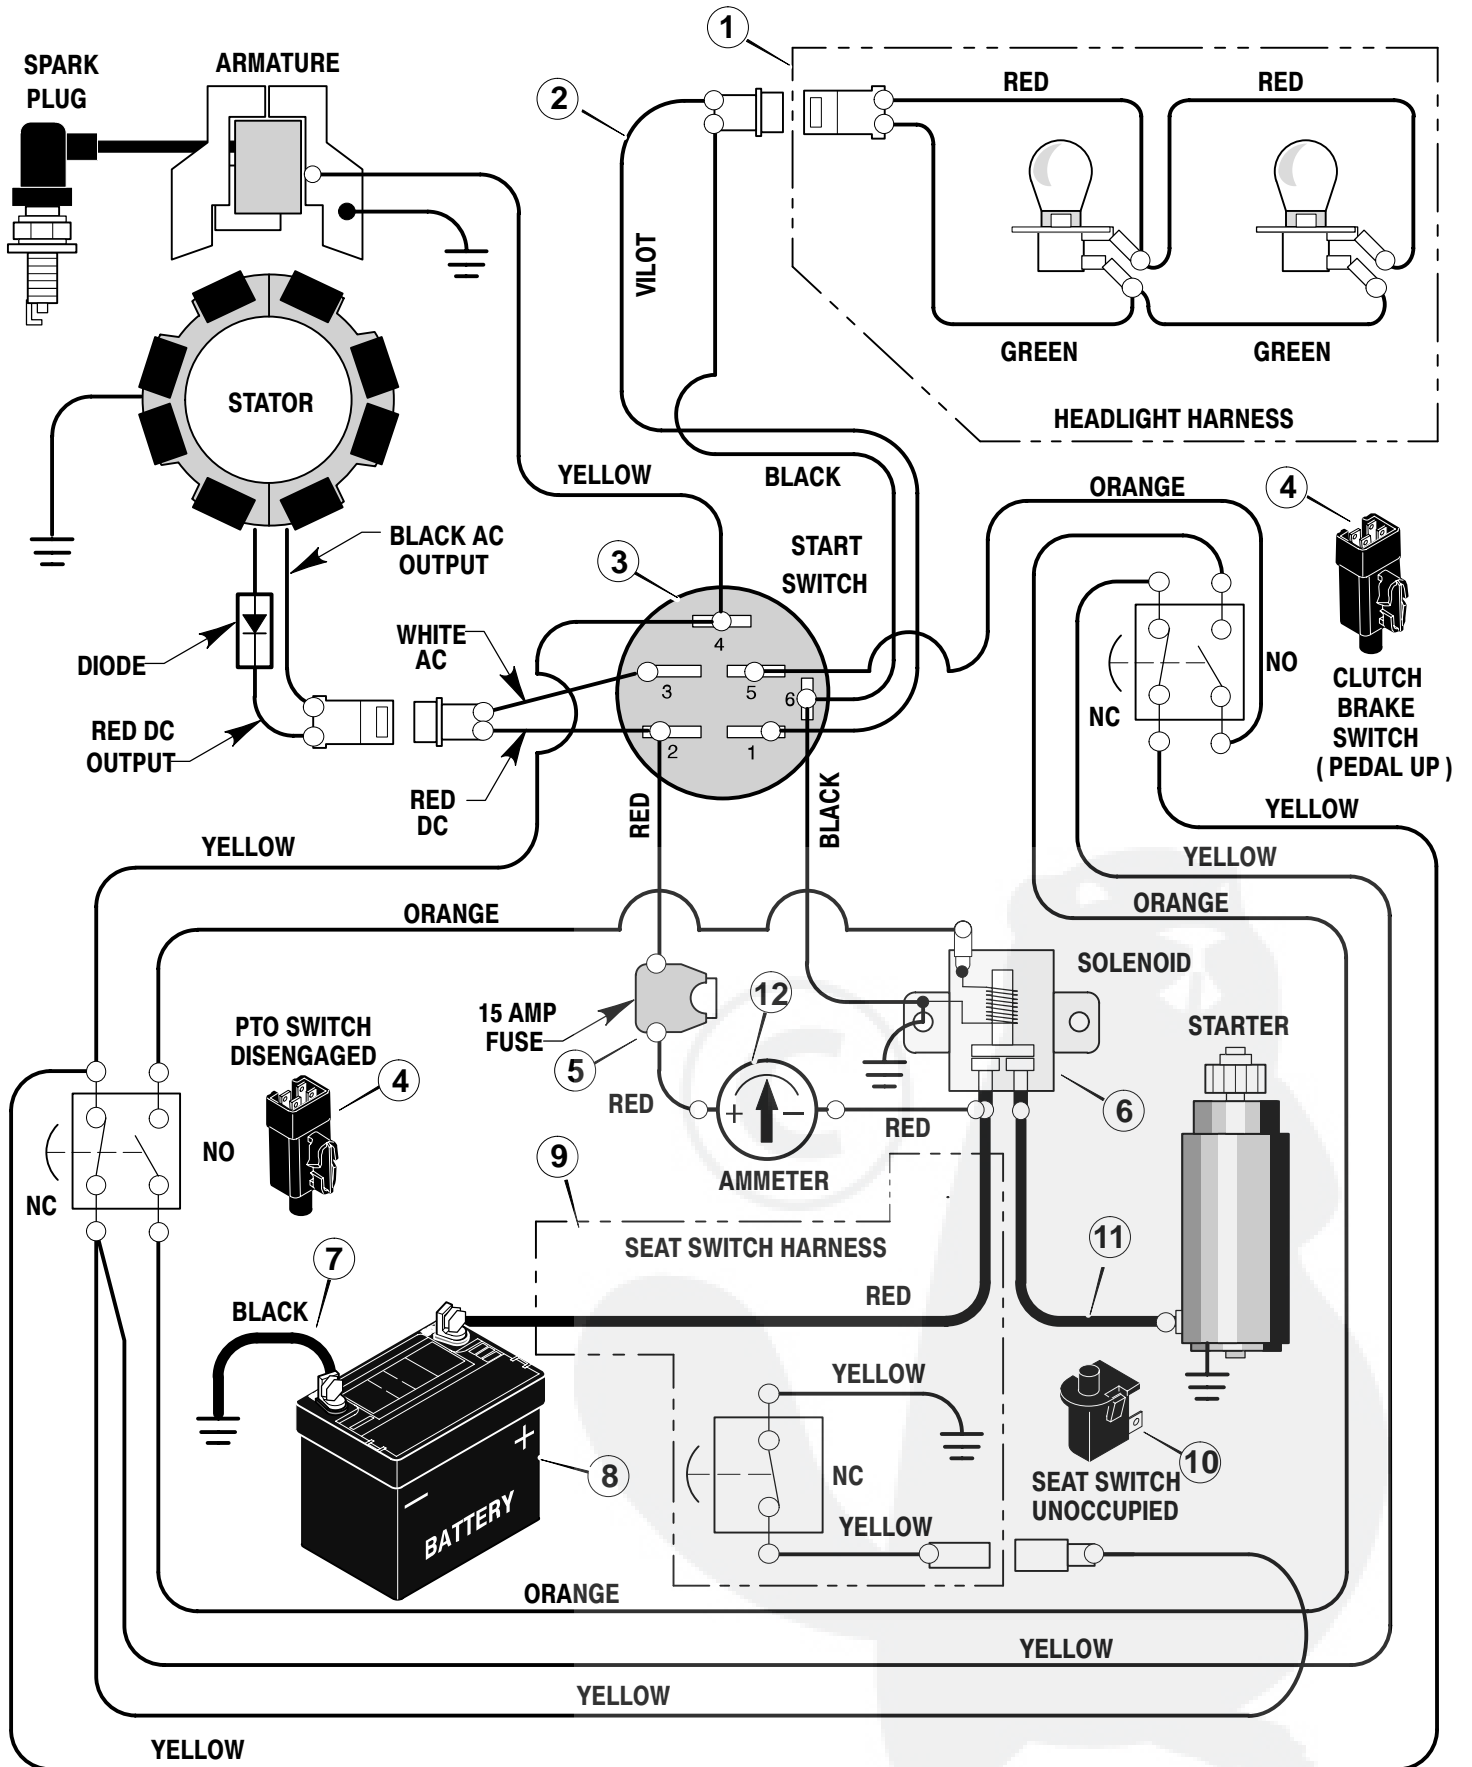

* Includes Key No. 17, 18, 30, 31, 32, 33, 45, 46, 53, 54, 55, and 56.

* * This part is included when ordering Key number 34.

MODEL 425601x53C

REPAIR PARTS ENGINE AND CONTROL ASSEMBLY

Key No.	Description	Part No.	Key No.	Description	Part No.
1	ENGINE	————	31	HEAT SHIELD ASSEMBLY	092550
2	BOLT 3/8 X 1.25	0025x7	31-1	SHIELD, HEAT B/S	092551
9	SCREW	711606	31-2	RIVET, POP	007x93
10	PULLEY, STACK	690439 Z	31-3	BRACKET, RIGHT	092554 Z
12	WASHER	019x35	31-4	BRACKET, LEFT	092555 Z
13	BOLT	01X140	31-5	PLATE, HEAT SHIELD	092552
14	TANK, FUEL –ASSEMBLY	690322	32	MUFFLER, ROUND	690436
16	FUEL CAP	092317	34	MUFFLER ADAPTER	095207
17	TUBING (Must cut to length) *	7601033	38	SCREW	26x263
18	CLAMP, FUEL LINE *	095197	39	GASKET, MUFFLER	091309
19	OIL DRAIN VALVE ASSEMBLY	325547	40	BRACKET, LOCK	1001053
20	CAP, OIL DRAIN VALVE	327422	41	BOLT	009x59
21	THROTTLE, CONTROL	092371	42	SCREW	06X103
22	SCREW	26x201	46	NUT, 1/4-20	15x116
23	PLUG, DASH	093160	56	WASHER	17X170
30	SCREW	06x104			

MODEL 425601x53C

REPAIR PARTS ELECTRICAL SYSTEM

Key No.	Description	Part No.
1	Harness, Light Wire	250x92
	Socket, Light	092372
	Bulb, Light	090084
2	Harness, Chassis Wire	250x87
3	Switch, Ignition	092556
	Key, Ignition	1001304
	Nut, Hex	091489
	Cap, Ignition	091488
4	Switch, Limit	094136
5	Fuse	302031
	Holder, Fuse	407078
6	Solenoid	094613
	Screw, Mounting	26x229
	Locknut	15x116
7	Cable, Battery Ground	024x32
	Screw, Ground Cable	26x213
8	Battery	021075
	Bolt, Carriage	002x82
	Wingnut	014x79
	Boot, Cable	054148
9	Harness, Seat Switch Wire	250x67
10	Switch, Seat Sensor	094159
11	Cable	024x31
12	Ammeter	093156