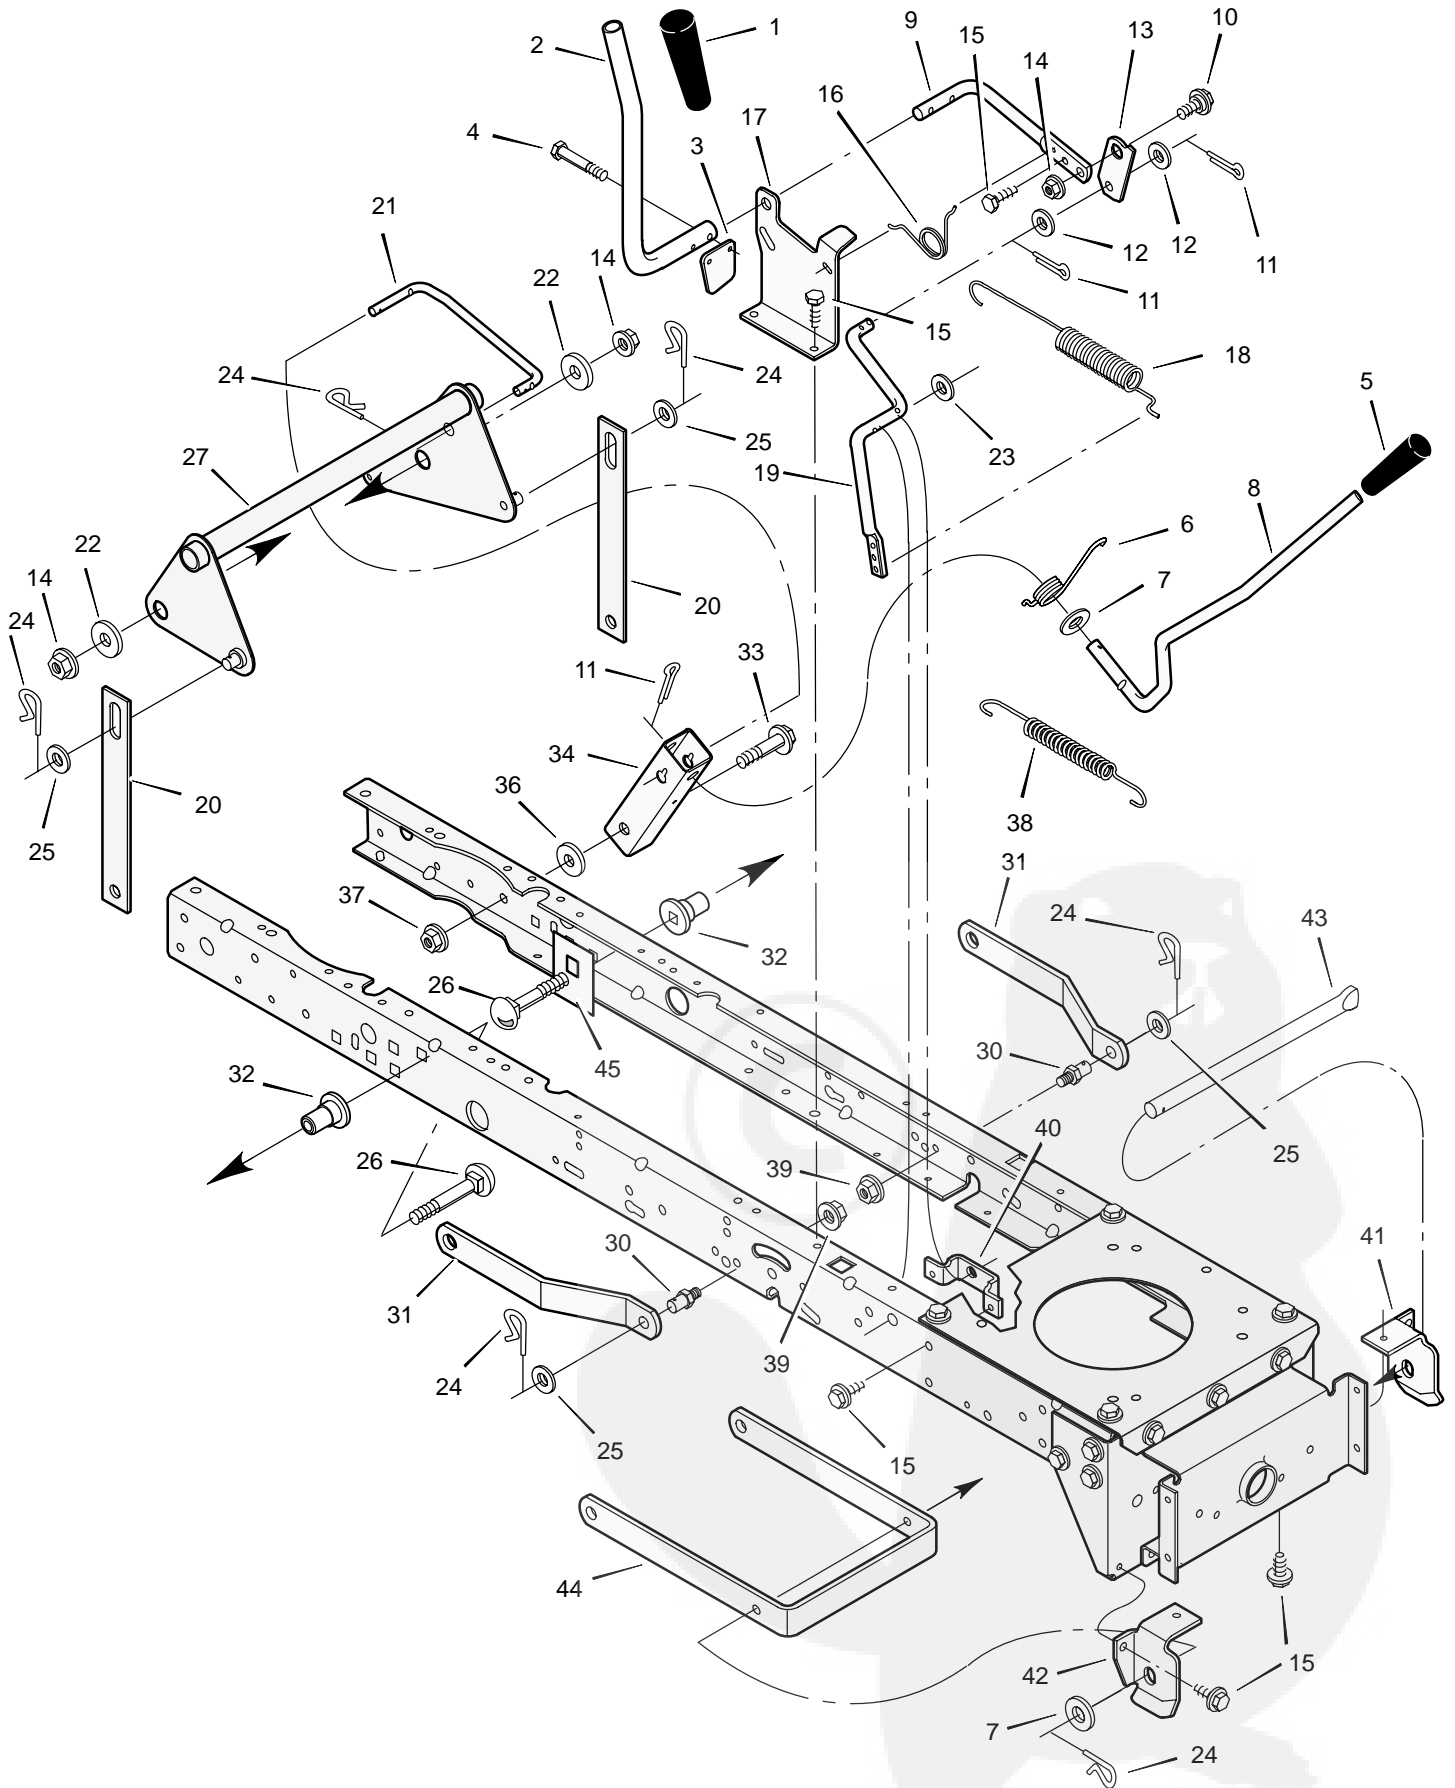

MODEL 425601x53C

REPAIR PARTS MOWER HOUSING SUSPENSION

MODEL 425601x53C

REPAIR PARTS MOWER HOUSING SUSPENSION

Key No.	Description	Part No.	Key No.	Description	Part No.
1	Grip	092698	22	Washer	17x168
2	Handle, PTO	094100 Z	23	Washer	017x57
3	Pad, Switch	094022 Z	24	Pin, Hair	0031x4
4	Bolt	0025x3	25	Washer	017x91 Z
5	Grip	092697	26	Bolt, Carriage	002x85
6	Spring	166x40	27	Lever Assembly, Lift	1001111E701
7	Washer	17x103	30	Pin	094067
8	Lever, Lift	690533	31	Bracket, Rear Suspension	094055E701
9	Lever, PTO	094017 Z	32	Spacer, Lifter	690151
10	Bolt, Shoulder	009x39	33	Bolt, Shoulder	009x53
11	Pin, Cotter	030x20	34	Bracket, Pivot	094015E700
12	Washer	017x57	36	Washer	17x191
13	Link, PTO	094004 Z	37	Nut, Flange	015x84
14	Nut, Flange	015x84	38	Spring	165x131
15	Screw	26x249	39	Nut, Flange	015x68
16	Spring	166x39	40	Bracket, PTO	094005E700
17	Bracket, PTO	094018E701	41	Hanger, Left Deck	094027E700
18	Spring	165x119	42	Hanger, Right Deck	094026E700
19	Crank, PTO	690394E701	43	Rod, Hanger	094158 Z
20	Link, Lift	690212E701	44	Bracket, Suspension	690539E701
21	Link, Lift Handle	690122E700	45	Plate, Stiffening	1001098E701