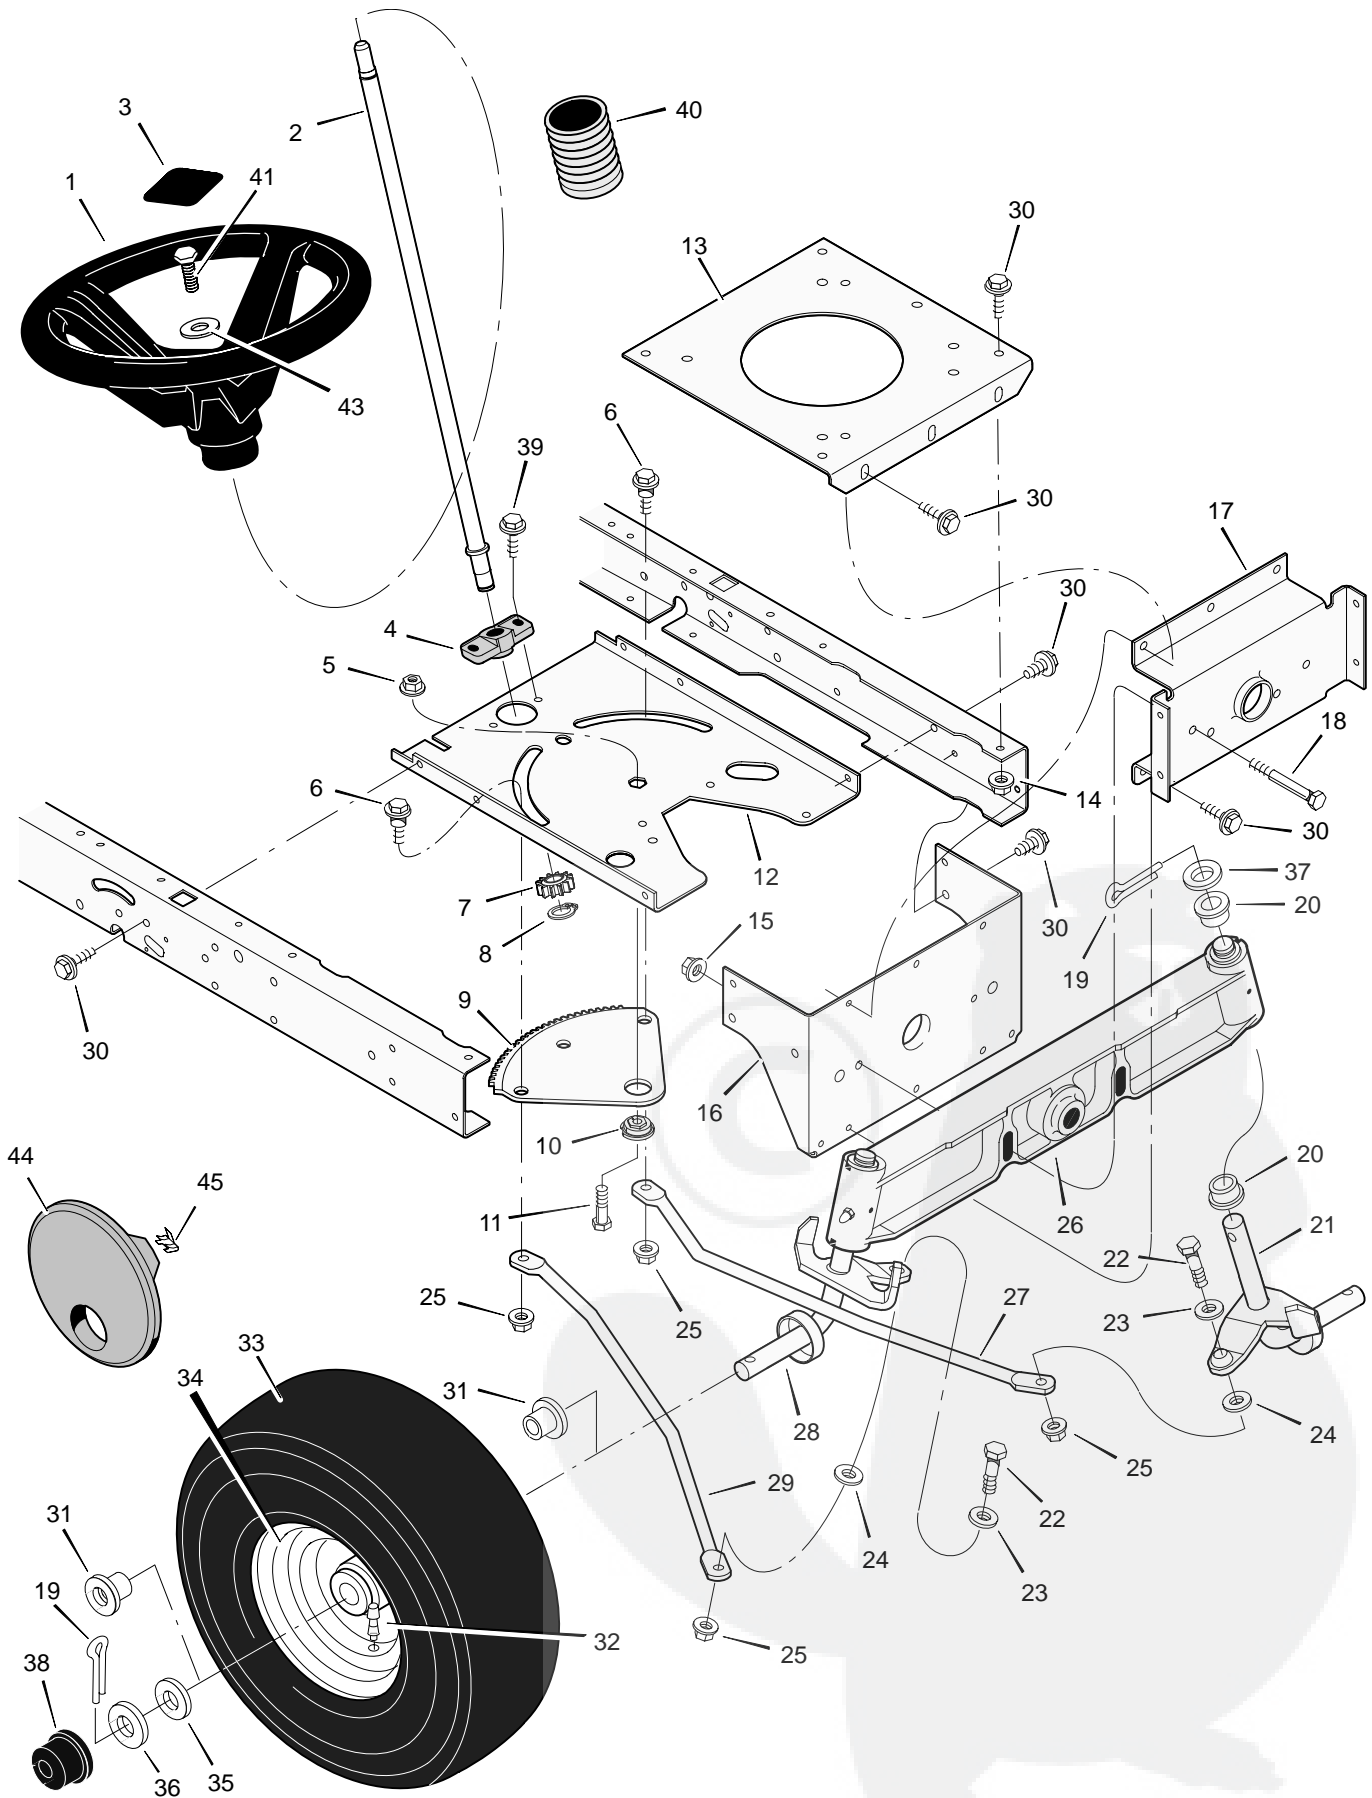

MODEL 425601x53C

REPAIR PARTS STEERING

MODEL 425601x53C

REPAIR PARTS STEERING

Key No.	Description	Part No.	Key No.	Description	Part No.
1	Wheel, Steering	095185	24	Washer	017x53 Z
2	Post, Steering	690626	25	Nut, Flange	015x84
3	Insert, Steering Wheel	711326	26	Axle Assembly	776115
4	Bearing	094124	27	Drag Link, Left	095329E701
5	Nut, Flange	15x111	28	Spindle Assembly, Right	094575E701
6	Bolt, Shoulder	009x57	29	Drag Link, Right	095328E701
7	Gear, Pinion	690183	30	Screw	26x249
8	Ring, Snap	011x25	31	Bearing, Wheel	091334
9	Gear, Sector	094121	32	Stem, Valve	024373
10	Bearing	094123	33	Tire *	024380
11	Bolt	001x84	—	Tube	407924
12	Plate, Steering	1001121E701	34	Wheel and Tire Assembly	094581-601
13	Plate, Engine	094006E700	35	Washer	17x195
14	Nut, Flange	015x88	36	Washer	17x192
15	Nut, Flange	15x118	37	Washer	17x113
16	Bracket, Hanger	1001270E701	38	Hub Cap	094618
17	Axle, Hanger	094007E700	39	Screw	26x267
18	Bolt	01x146	40	Bellows	092059
19	Pin, Cotter **	030x49	41	Bolt	0025x3
20	Bearing **	690150	43	Washer	17x146
21	Spindle Assembly, Left	094576E700	44	Cover, Wheel	334429
22	Bolt	01x111	45	Retainer	306669
23	Washer	17x104			

* When you order a tire, make sure to give the brand name of the tire so that the tread pattern on the tire will match.

** These parts are included when ordering Key number 26.