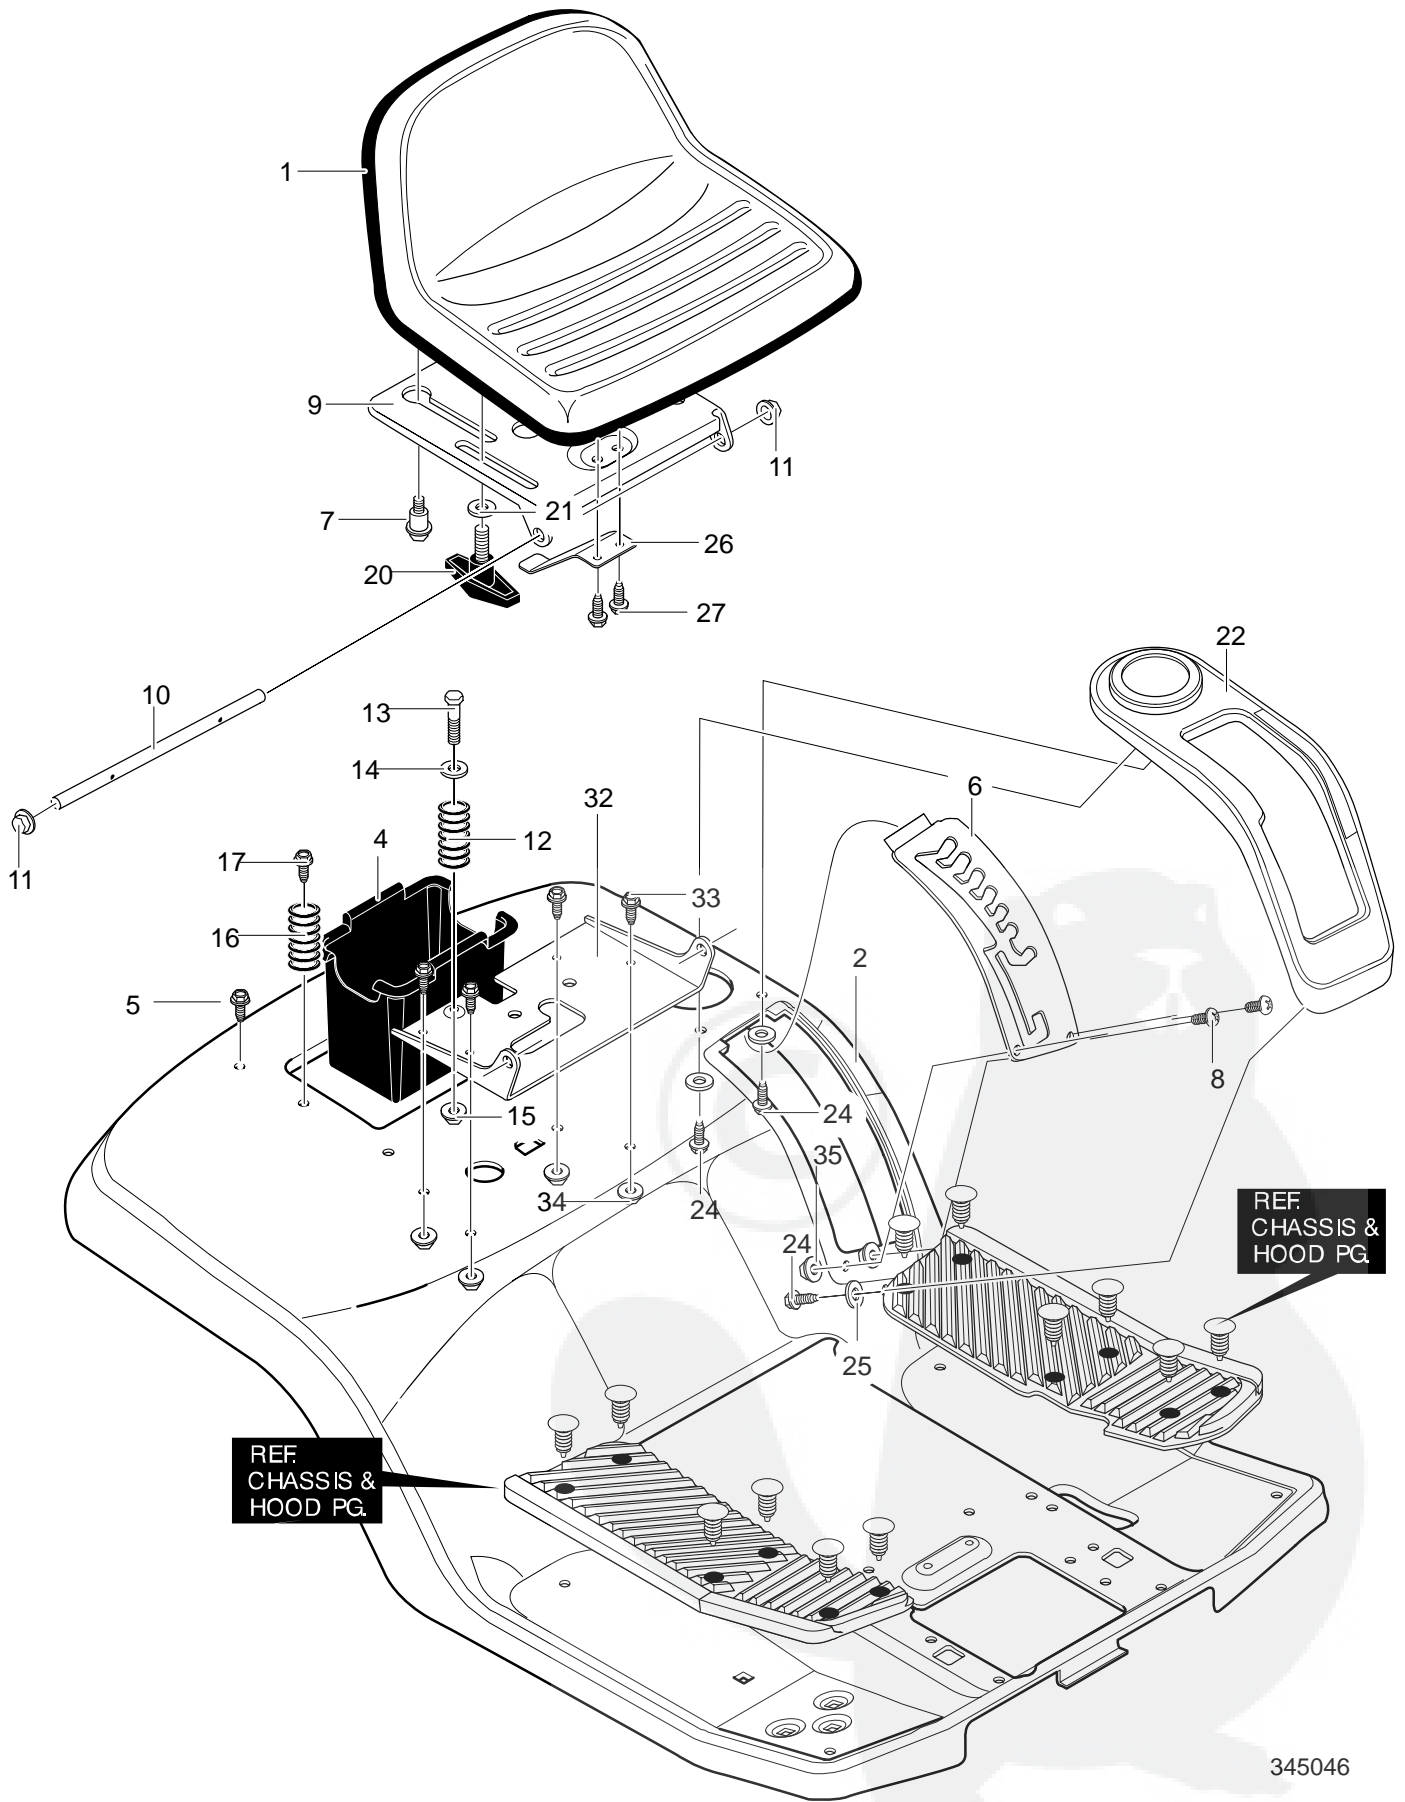

MODEL 425601x53C

REPAIR PARTS CHASSIS AND HOOD

MODEL 425601x53C

REPAIR PARTS CHASSIS AND HOOD

Key No.	Description	Part No.	Key No.	Description	Part No.
16	Screw	26x249	37	Support, Dash	095082E510
19	Deck, Seat	094629E510	38	Bracket, Rear Hanger	1001270E701
22	Screw, Shoulder	009x47	39	Support, Left Grille	690544E700
23	Mat, Left	095408	40	Axle, Hanger	094007E700
24	Mat, Right	095409	41	Support, Right Grille	690543E700
25	Hood	093215E510	42	Rod, Pivot	093137 Z
26	Grille Assembly (Includes Lens)	093149	43	Frame, Right	1001268E701
28	Lens	093139	44	Frame, Left	1001269E701
29	Brace, Grille	093190	45	Container, Battery	690424
30	Pin, Hair	0031x4	46	Plate, Hitch	1001002E700
31	Screw	26x270	47	Plate, Rear	690218E700
32	Screw	26x238	48	Top, Rear Plate	094186E700
33	Bearing, Steering	094219	49	Channel	095081E700
34	Dash	094223	52	Fastener	193x1
35	Plate, Dash	094221E700	53	Supprot, Battery	690482E701
36	Panel, Access	093007E700	—	Instruction Book & Parts List	F-010796L

MODEL 425601x53C

REPAIR PARTS REAR CHASSIS ASSEMBLY

Key No.	Description	Part No.	Key No.	Description	Part No.
1	SEAT	095415	16	SPRING, COMPRESSION	164x30
2	SEAT DECK	094629E510	17	SCREW	26x249
4	CONTAINER, BATTERY	690424	20	BOLT, WING	1001054
5	SCREW, 1/4-20X .63	26x263	21	WASHER	017x47
6	PLATE, LIFT	094886E701	22	COVER, DETENT	094469
7	BOLT, SHOULDER	009X56	24	SCREW	26x284
8	SCREW, 10-24X.500	26x270	25	WASHER	17x207
9	SUPPORT, SEAT	094154E701	26	SPRING - LEAF	094057
10	HINGE, SEAT PIVOT	094156 Z	27	SCREW, 1/4-20X.50	26x229
11	NUT, PUSH CAP	028x23	32	BRACKET, PIVOT SEAT	094153E700
12	SPRING, COMPRESSION	164x31	33	BOLT, 5/16-18X.75	001x45
13	BOLT, SHOULDER	009x55	34	NUT, 5/16-18	015x88
14	WASHER, CUP	094155 Z	35	NUT, #10-24	015x81
15	NUT, 1/4-20	015x89			