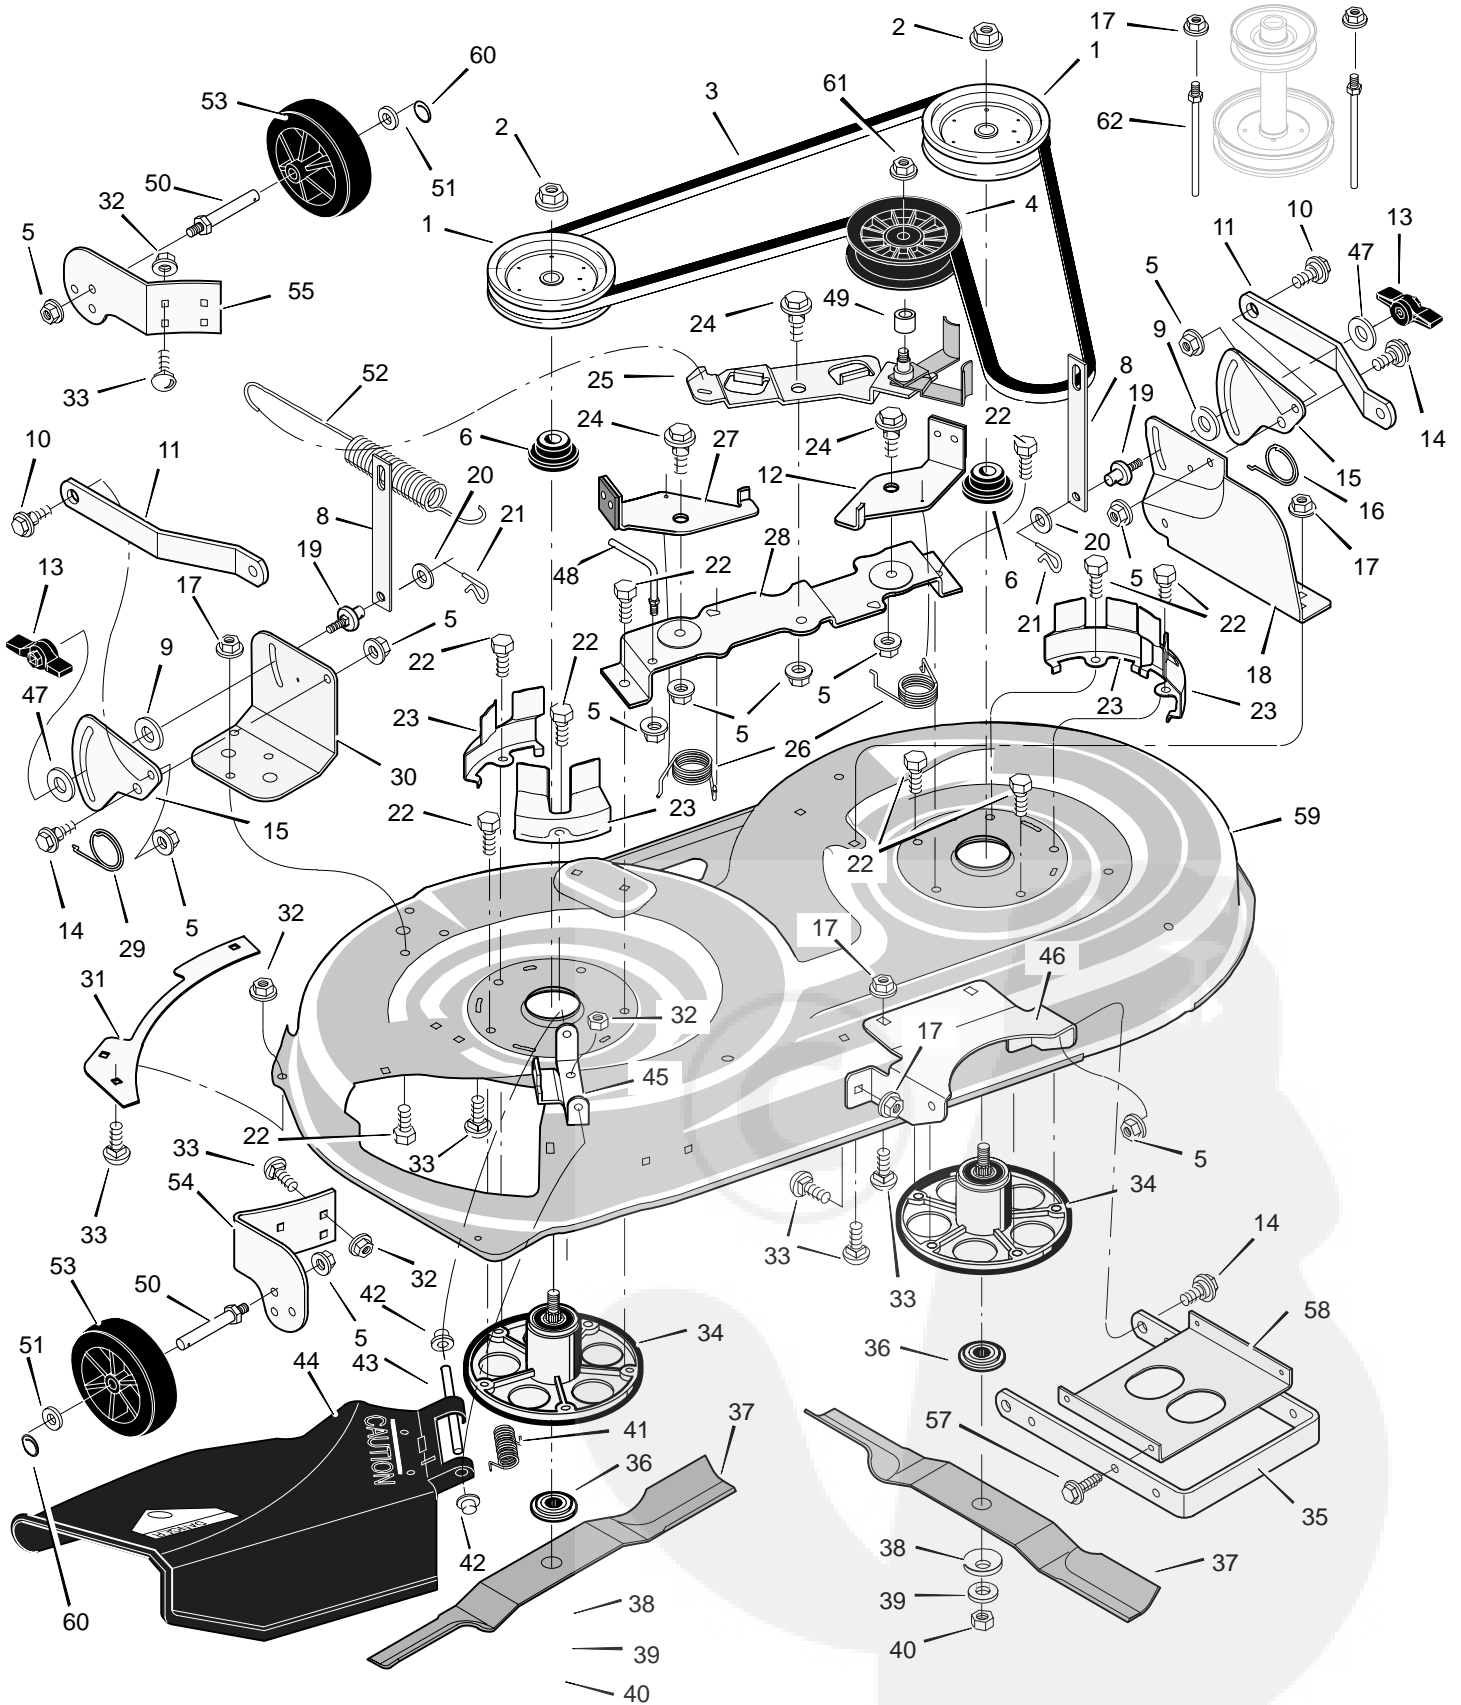

MODEL 425601x53C

REPAIR PARTS MOWER HOUSING

MODEL 425601x53C

REPAIR PARTS MOWER HOUSING

Key No.	Description	Part No.	Key No.	Description	Part No.
1	Pulley, Jackshaft	094199	33	Bolt, Carriage	002x53
2	Nut, Hex	15x121	34	Mandrell Housing	1001200
3	Belt, Mower Drive	037x88	35	Bracket, Suspension	690539E701
4	Pulley, Idler	690387	36	Adapter, Blade	690411
5	Nut, Flange	015x84	37	Blade	095100E701
6	Spacer, Pulley **	1001197	38	Washer	17x166
8	Link, Lift	690212E701	39	Washer	17x165
9	Pad, Friction	094137	40	Nut	15x100
10	Bolt, Shoulder	009x52	41	Spring	0166x4
11	Bracket, Suspension	094055E701	42	Cap, Push On	028x23
12	Pad Assembly, Left Brake	094049E701	43	Rod, Deflector	094957 Z
13	Knob	094068	44	Deflector Assembly	094707
14	Bolt, Shoulder	009x51	45	Bracket, Deflector Hinge	094956E700
15	Plate, Suspension	094128E700	46	Bracket, Front Hanger	094190E701
16	Spring	166x43	47	Washer	017x45
17	Nut, Flange	015x79	48	Guide, Belt	094781
18	Bracket, Suspension	094192E700	49	Spacer	690369
19	Pin, Hanger	095194	50	Bolt, Axle	094025
20	Washer	017x91	51	Washer	017x91
21	Pin, Hair	0031x4	52	Spring, Extension	165x119
22	Bolt	0025x7	53	Wheel, Gage	092683
23	Cover, Pulley	094051E701	54	Bracket, Right Wheel	1001260E701
24	Bolt, Shoulder	009x39	55	Bracket, Left Wheel	092423E700
25	Arm, Idler	690408E701	57	Screw	26x249
26	Spring	166x41	58	Stiffener	094604E700
27	Pad Assembly, Right Brake	094047E701	59	Housing, Blade *	094814E700
28	Bracket, Brake	094193E701	60	Ring, Locking	031x11
29	Spring	166x42	61	Nut, Flange	015x98
30	Bracket, Suspension	094191E700	1-61	Complete Housing Assembly	7601032
31	Plate	092426E701	62	Guide, Belt	094066
32	Nut, Flange	015x88			

* Includes Key No. 17, 18, 30, 31, 32, 33, 45, 46, 53, 54, 55, and 56.

* * This part is included when ordering Key number 34.