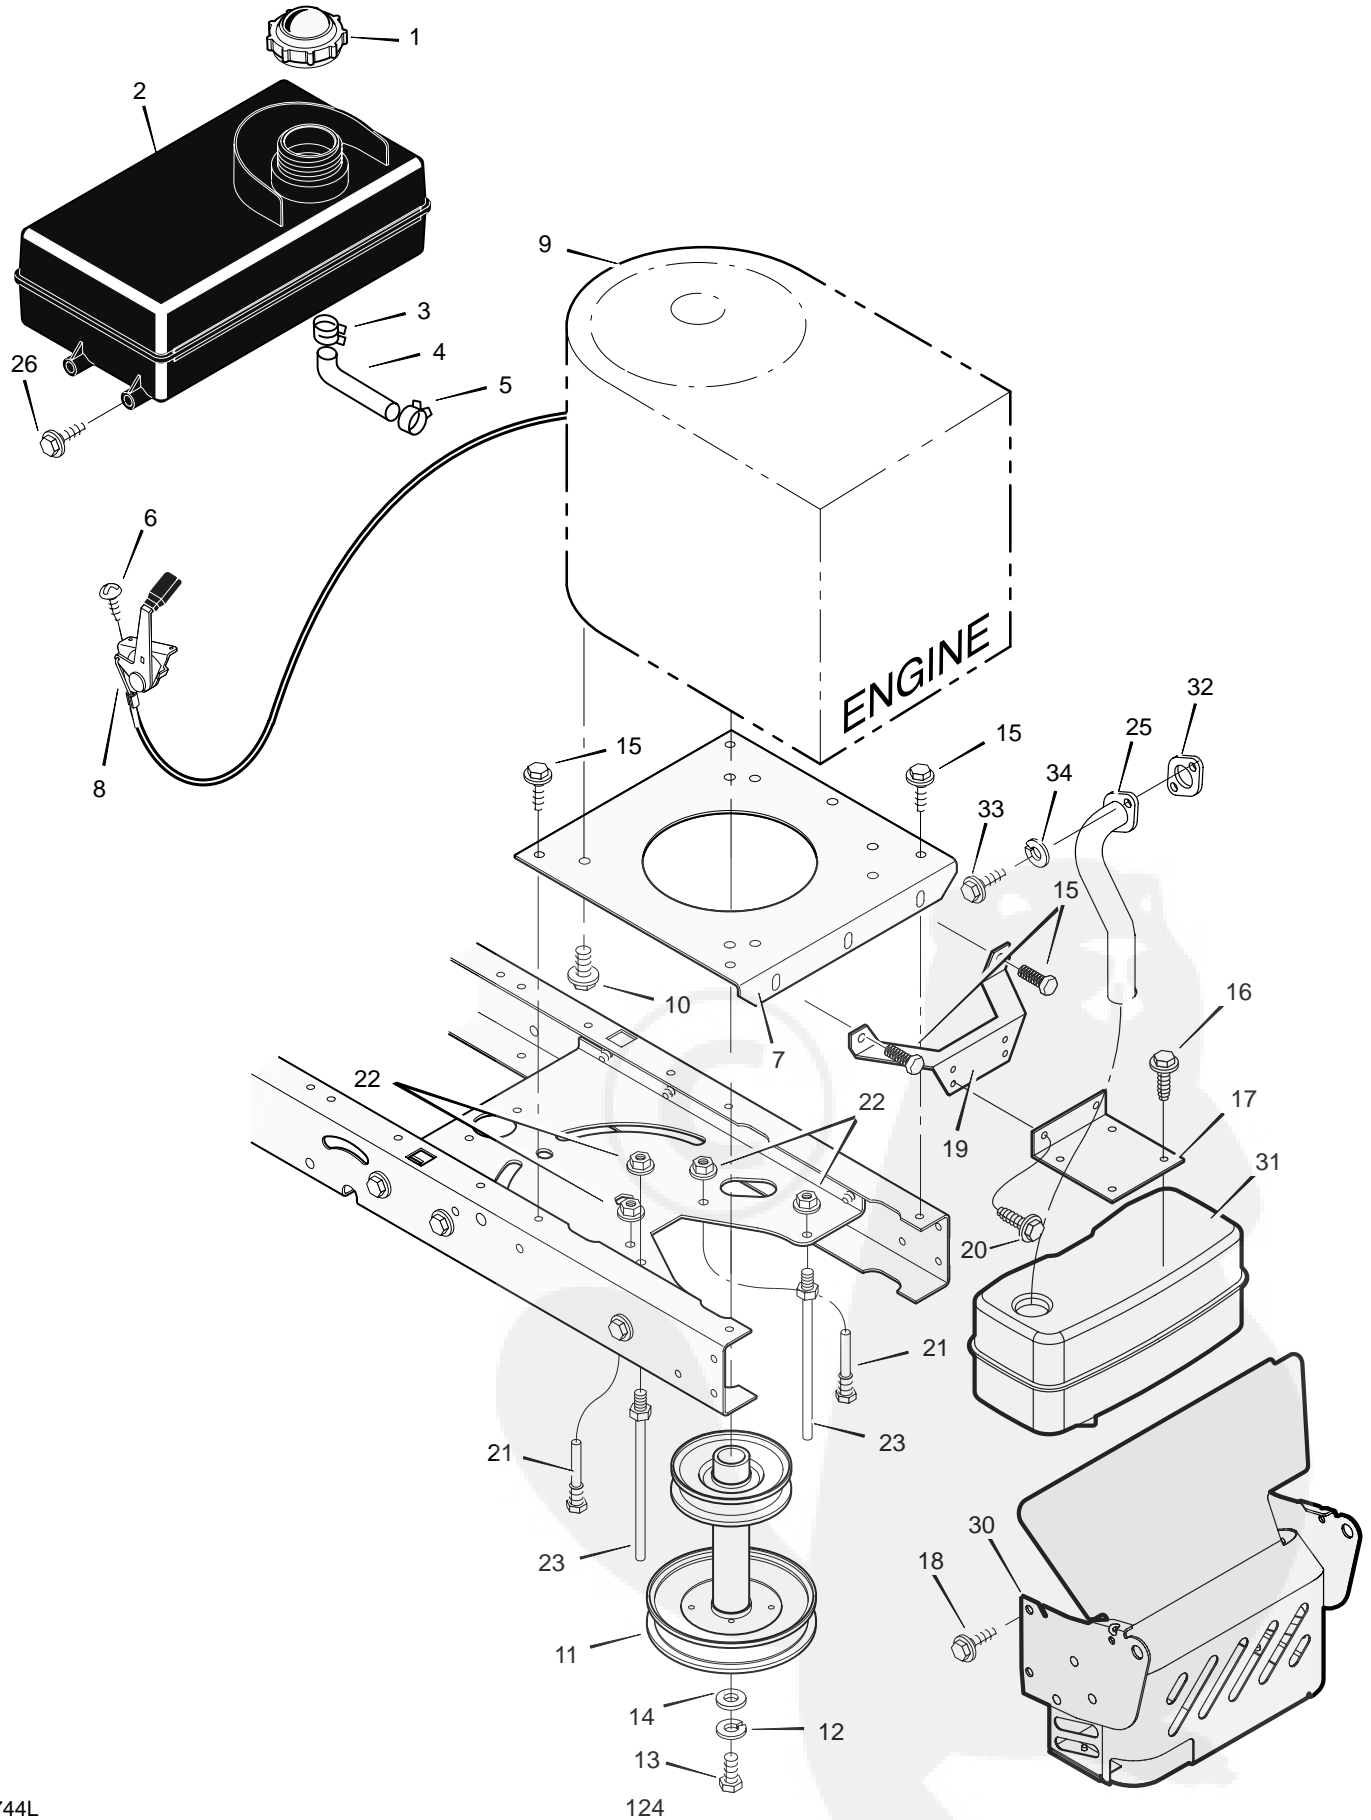

MODEL 425615x50A

REPAIR PARTS MOWER HOUSING

Key No.	Description	Part No.	Key No.	Description	Part No.
1	Pulley, Jackshaft	094199	33	Bolt, Carriage	002x53
2	Nut, Hex	15x140	34	Mandrell Housing	1001200
3	Belt, Mower Drive	037x88	35	Bracket, Suspension	690539E700
4	Pulley, Idler	690387	36	Adapter, Blade	690411
5	Nut, Flange	015x84	37	Blade	1001429E701
6	Spacer, Pulley **	1001197	38	Washer	17x166
8	Link, Lift	690212E700	39	Washer	17x165
9	Pad, Friction	094137	40	Nut	15x100
10	Bolt, Shoulder	009x52	41	Spring	166x4
11	Bracket, Suspension	094055E700	42	Cap, Push On	028x23
12	Pad Assembly, Left Brake	094049E700	43	Rod, Deflector	094957 Z
13	Knob	094068	44	Deflector Assembly	094707 SE
14	Bolt, Shoulder	009x51	45	Bracket, Deflector Hinge	094956E700
15	Plate, Suspension	094128E700	46	Bracket, Front Hanger	094686E701
16	Spring	166x43	47	Washer	017x45
17	Nut, Flange	015x79	48	Guide, Belt	094781
18	Bracket, Suspension	094192E700	49	Spacer	690369
19	Pin, Hanger	095194	50	Bolt, Axle	094025
20	Washer	017x91	51	Washer	017x91
21	Pin, Hair	0031x4	52	Spring, Extension	165x119
22	Bolt	0025x7	53	Wheel, Gage	092683
23	Cover, Pulley	094051E700	54	Bracket, Right Wheel	1001260E700
24	Bolt, Shoulder	009x39	55	Bracket, Left Wheel	092423E700
25	Arm, Idler	690408E700	57	Screw	26x249
26	Spring	166x41	58	Stiffener	094604E700
27	Pad Assembly, Right Brake	094047E700	59	Housing, Blade *	094814E700
28	Bracket, Brake	094193E700	60	Ring, Locking	031x11
29	Spring	166x42	61	Nut, Flange	015x98
30	Bracket, Suspension	094191E700	1-61	Complete Mower Housing Assembly	776007
31	Plate	092426E700	62	Guide, Belt	094066
32	Nut, Flange	015x88			

* Includes Key No. 17, 18, 30, 31, 32, 33, 45, 46, 53, 54, 55, and 56.

* This part is included when ordering Key number 34.

MODEL 425615x50A

REPAIR PARTS ENGINE MOUNT