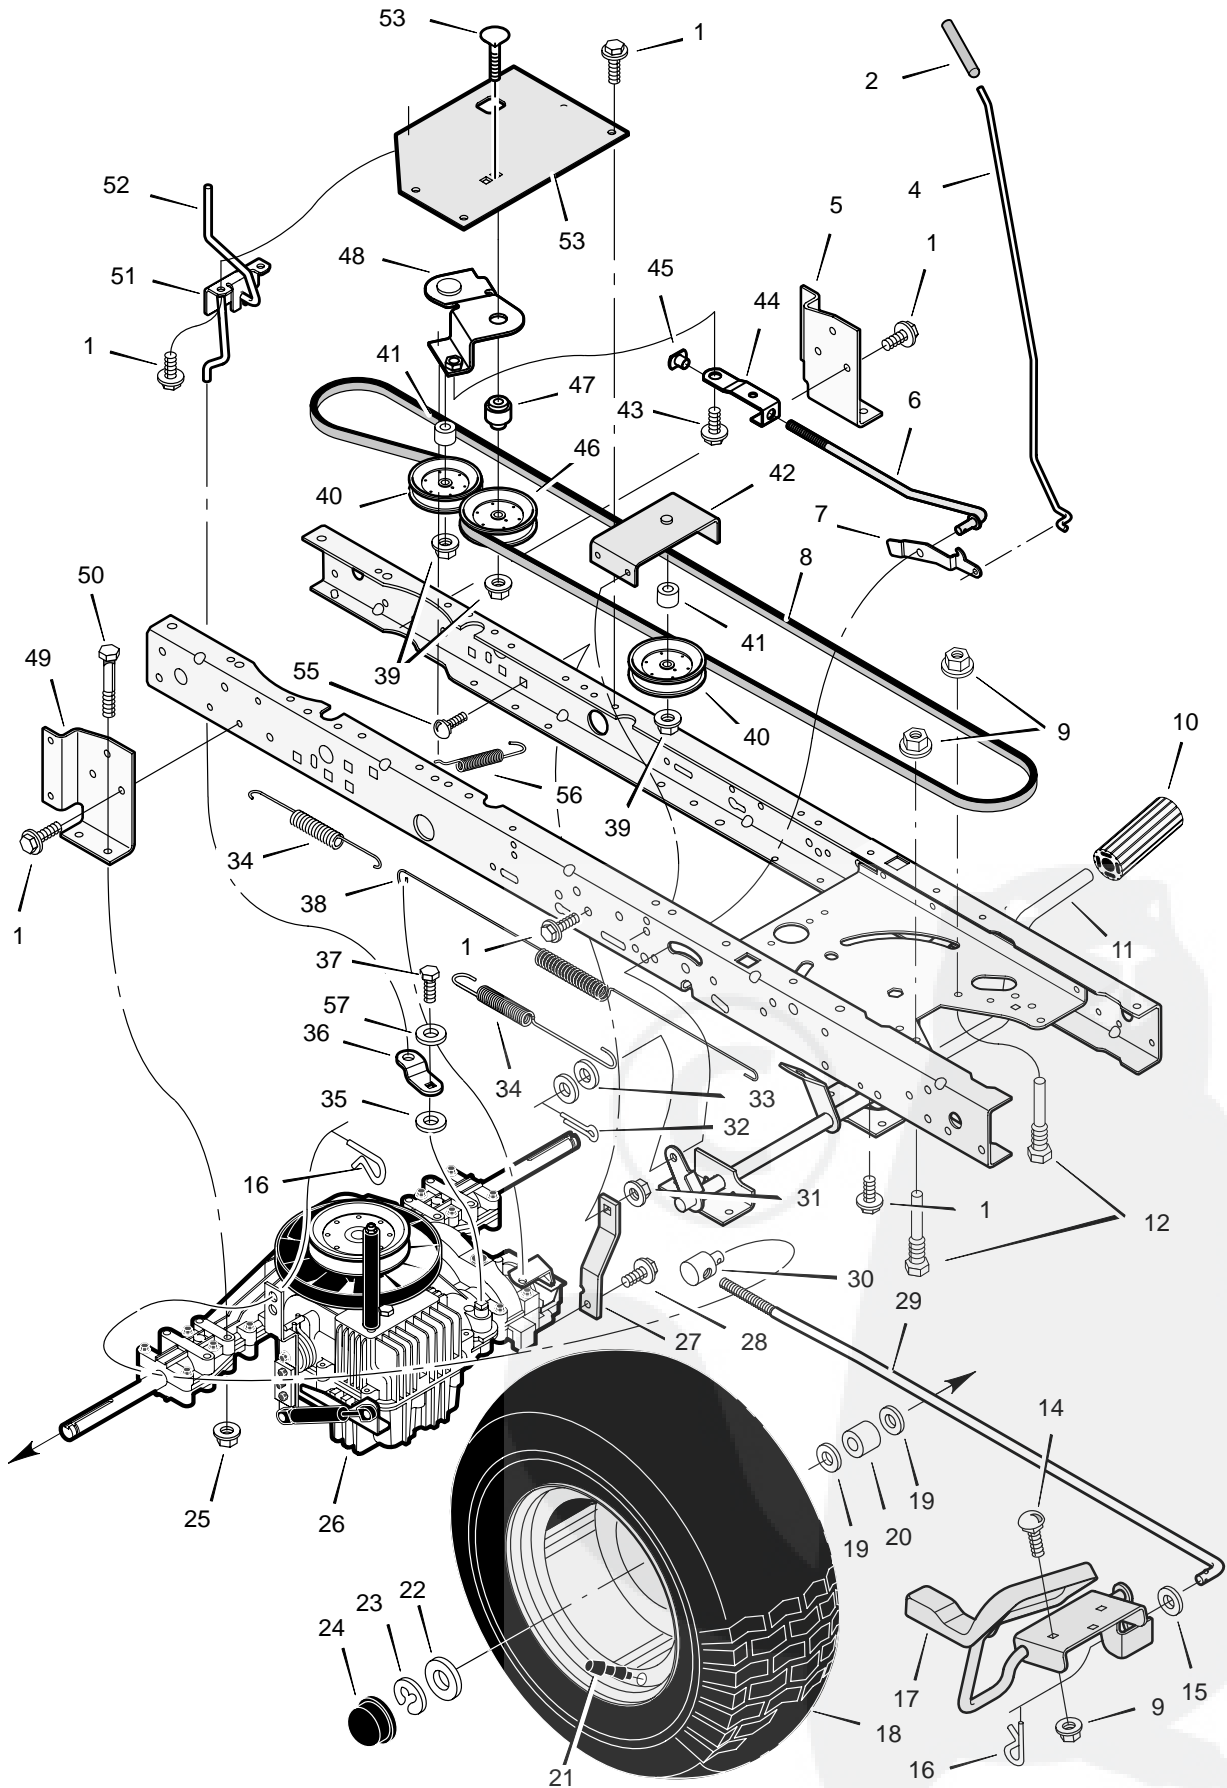

MODEL 425615x50A

REPAIR PARTS DRIVE ASSEMBLY

MODEL 425615x50A

REPAIR PARTS DRIVE ASSEMBLY

Key No.	Description	Part No.	Key No.	Description	Part No.
1	Screw	26x249	30	Nut, Adjusting	092132
2	Grip, Parking Brake	091079	31	Nut, Centerlock	015x84
4	Rod, Parking Brake	1001245 Z	32	Pin, Cotter	030x20
5	Bracket, Left Transaxle	094185E700	33	Washer	017x48
6	Rod, Clutch	1001013 Z	34	Spring, Extension	165x92
7	Latch, Parking Brake	094045 Z	35	Washer	17x148
8	V-Belt, Drive	37x106	36	Arm, Disconnect	1001086 Z
9	Nut, Flange	015x79	37	Capscrew	06x105
10	Pedal, Brake/Clutch	021544	38	Spring, Brake	165x150
11	Assembly, Brake Pedal	1001011E700	39	Locknut, Flange	015x98
12	Screw, Guide	094384	40	Pulley, Idler	690409
14	Bolt, Carriage	002x53	41	Spacer	690369
15	Washer	017x57	42	Bracket, Idler Assembly	1001097
16	Pin, Hair	0031x4	43	Bolt, Shoulder	009x49
17	Pedal Assembly, Hydro	1001231E700	44	Link, Clutch	1001007 Z
18	Wheel & Tire Ass'y, Rear	092300-601	45	Nut, Tee	1001014
- -	Tire ONLY *	024430	46	Pulley, Idler	690410
- -	Tube ONLY	407049	47	Bushing, Pivot	1001012
19	Washer	17x160	48	Arm Assembly, Idler	1001018 Z
20	Spacer	690554 Z	49	Bracket, Right Transaxle	094184E700
21	Stem, Valve	024373	50	Bolt, Hex	01x155
22	Washer	17x195	51	Bracket, Disconnect	1001214 Z
23	E-Ring	0011x3	52	Rod, Disconnect	1001215 Z
24	Cap, Hub	094618	53	Bracket, Idler Pivot	1001108
25	Nut, Centerlock	015x88	54	Bolt, Carriage	002x92
26	Transaxle	**	55	Bolt, Carriage	002x78
27	Strap, Torque	1001085	56	Spring, Clutch	165x155
28	Screw	26x216	57	Washer	017x38
29	Rod, Control	1001234 Z			

* When you order a tire, make sure to give the brand name of the tire so that the tread pattern on the tire will match.

** For information on Replacement Parts see the Central Parts Distributor in your area.