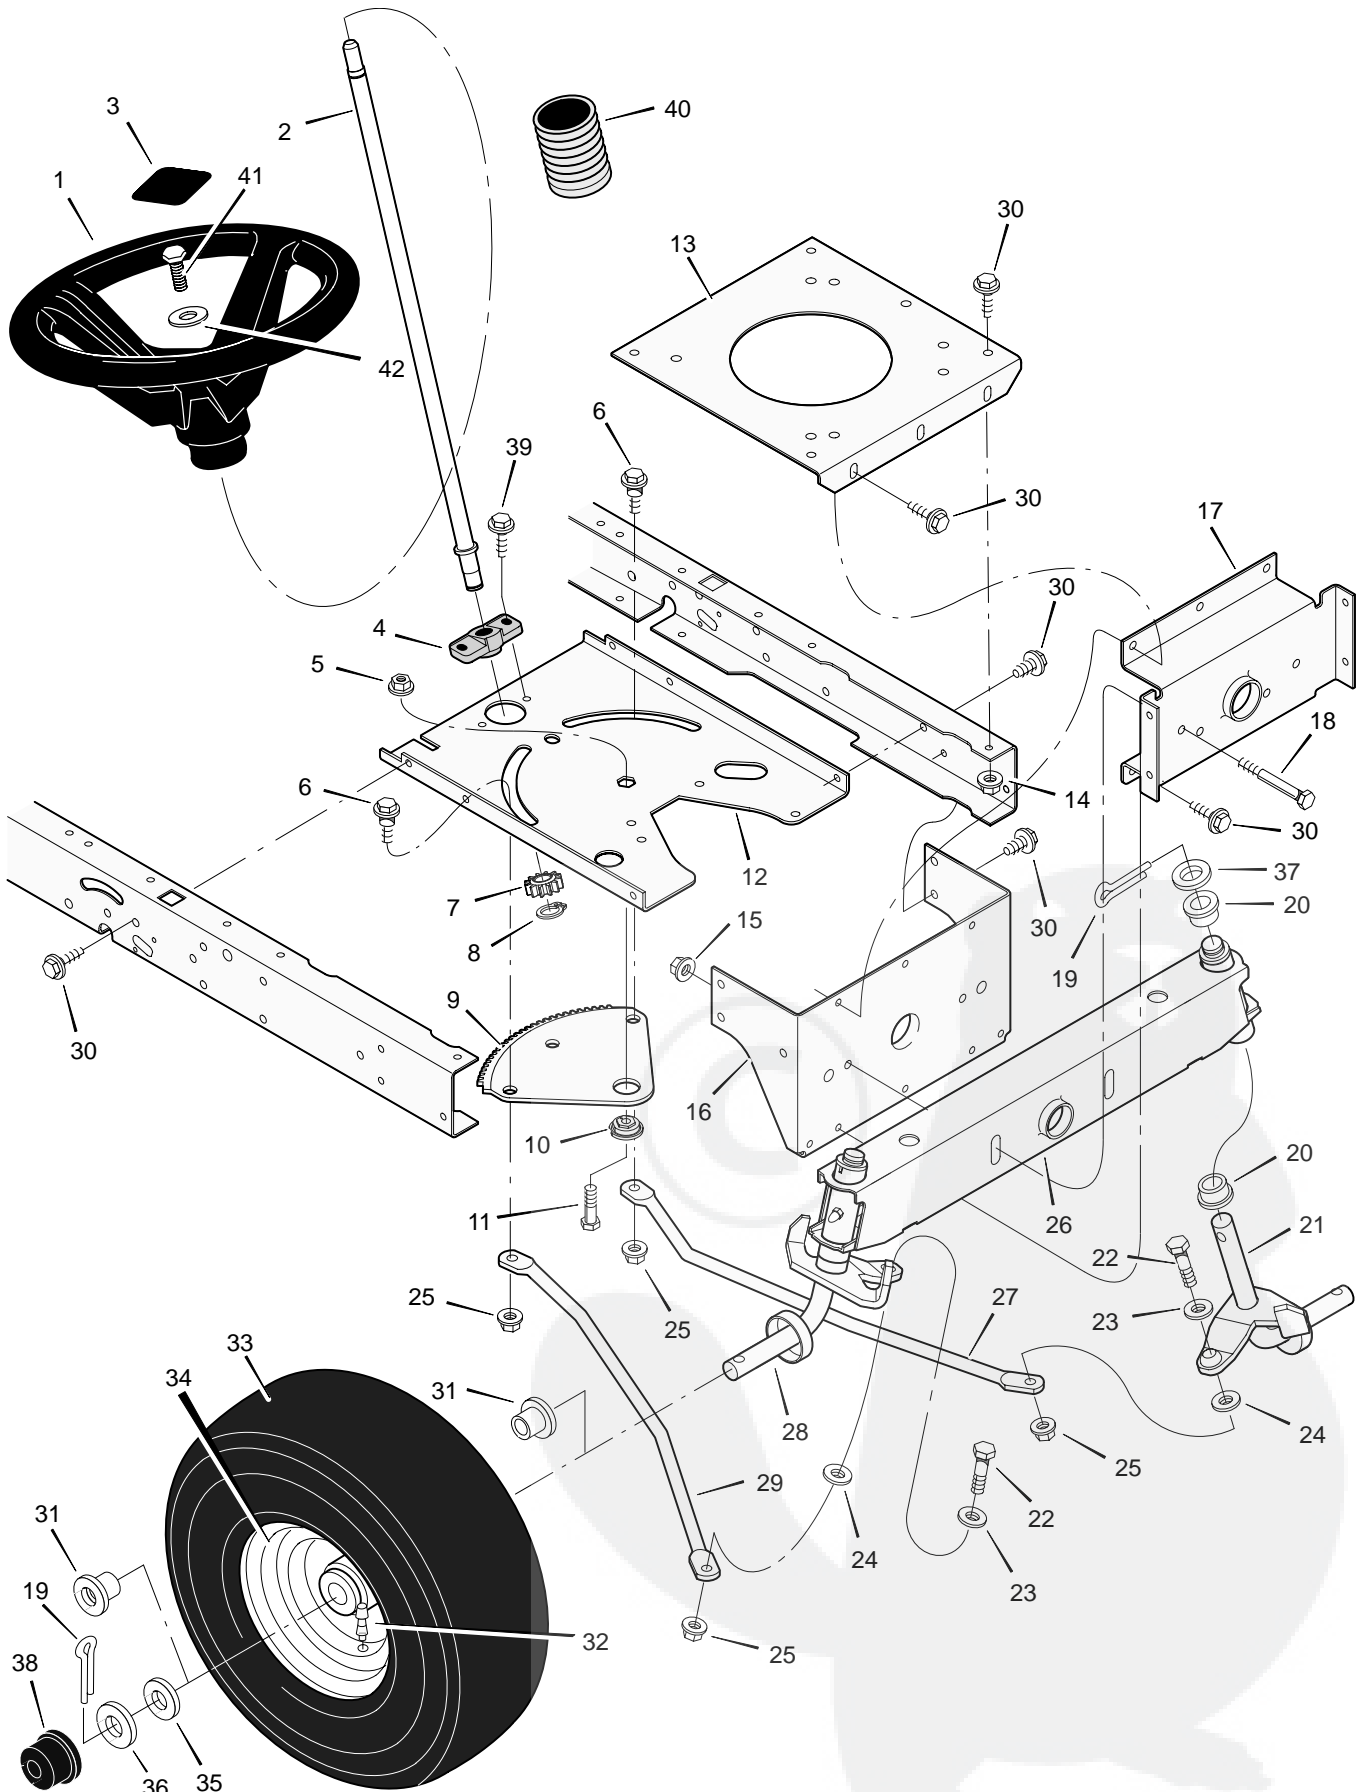

MODEL 425615x50A

REPAIR PARTS STEERING

MODEL 425615x50A

REPAIR PARTS STEERING

Key No.	Description	Part No.	Key No.	Description	Part No.
1	Wheel, Steering	095184	23	Washer	17x104
2	Post, Steering	690625	24	Washer	017x53 Z
3	Insert, Steering Wheel	711325	25	Nut, Flange	015x84
4	Bearing	094124	26	Axle Assembly	1001460E700
5	Nut, Flange	15x111	27	Drag Link, Left	095329E700
6	Bolt, Shoulder	009x57	28	Spindle Assembly, Right	094575E700
7	Gear, Pinion	690183E700	29	Drag Link, Right	095328E700
8	Ring, Snap	011x25	30	Screw	26x249
9	Gear, Sector	094121E700	31	Bearing, Wheel	091334
10	Bearing	094123	32	Stem, Valve	024373
11	Bolt	001x84	33	Tire *	024380
12	Plate, Steering	1001121E700	--	Tube	407924
13	Plate, Engine	094006E700	34	Wheel and Tire Assembly	094581-601
14	Nut, Flange	015x88	35	Washer	17x195
15	Nut, Flange	15x118	36	Washer	17x192
16	Bracket, Hanger	1001270E700	37	Washer	17x113
17	Axle, Hanger	094007E700	38	Hub Cap	094618
18	Bolt	01x146	39	Screw	26x267
19	Pin, Cotter	030x49	40	Bellows	092059
20	Bearing	690150	41	Bolt	0025x3
21	Spindle Assembly, Left	094576E700	42	Washer	17x146
22	Bolt	01x111			

* When you order a tire, make sure to give the brand name of the tire so that the tread pattern on the tire will match.