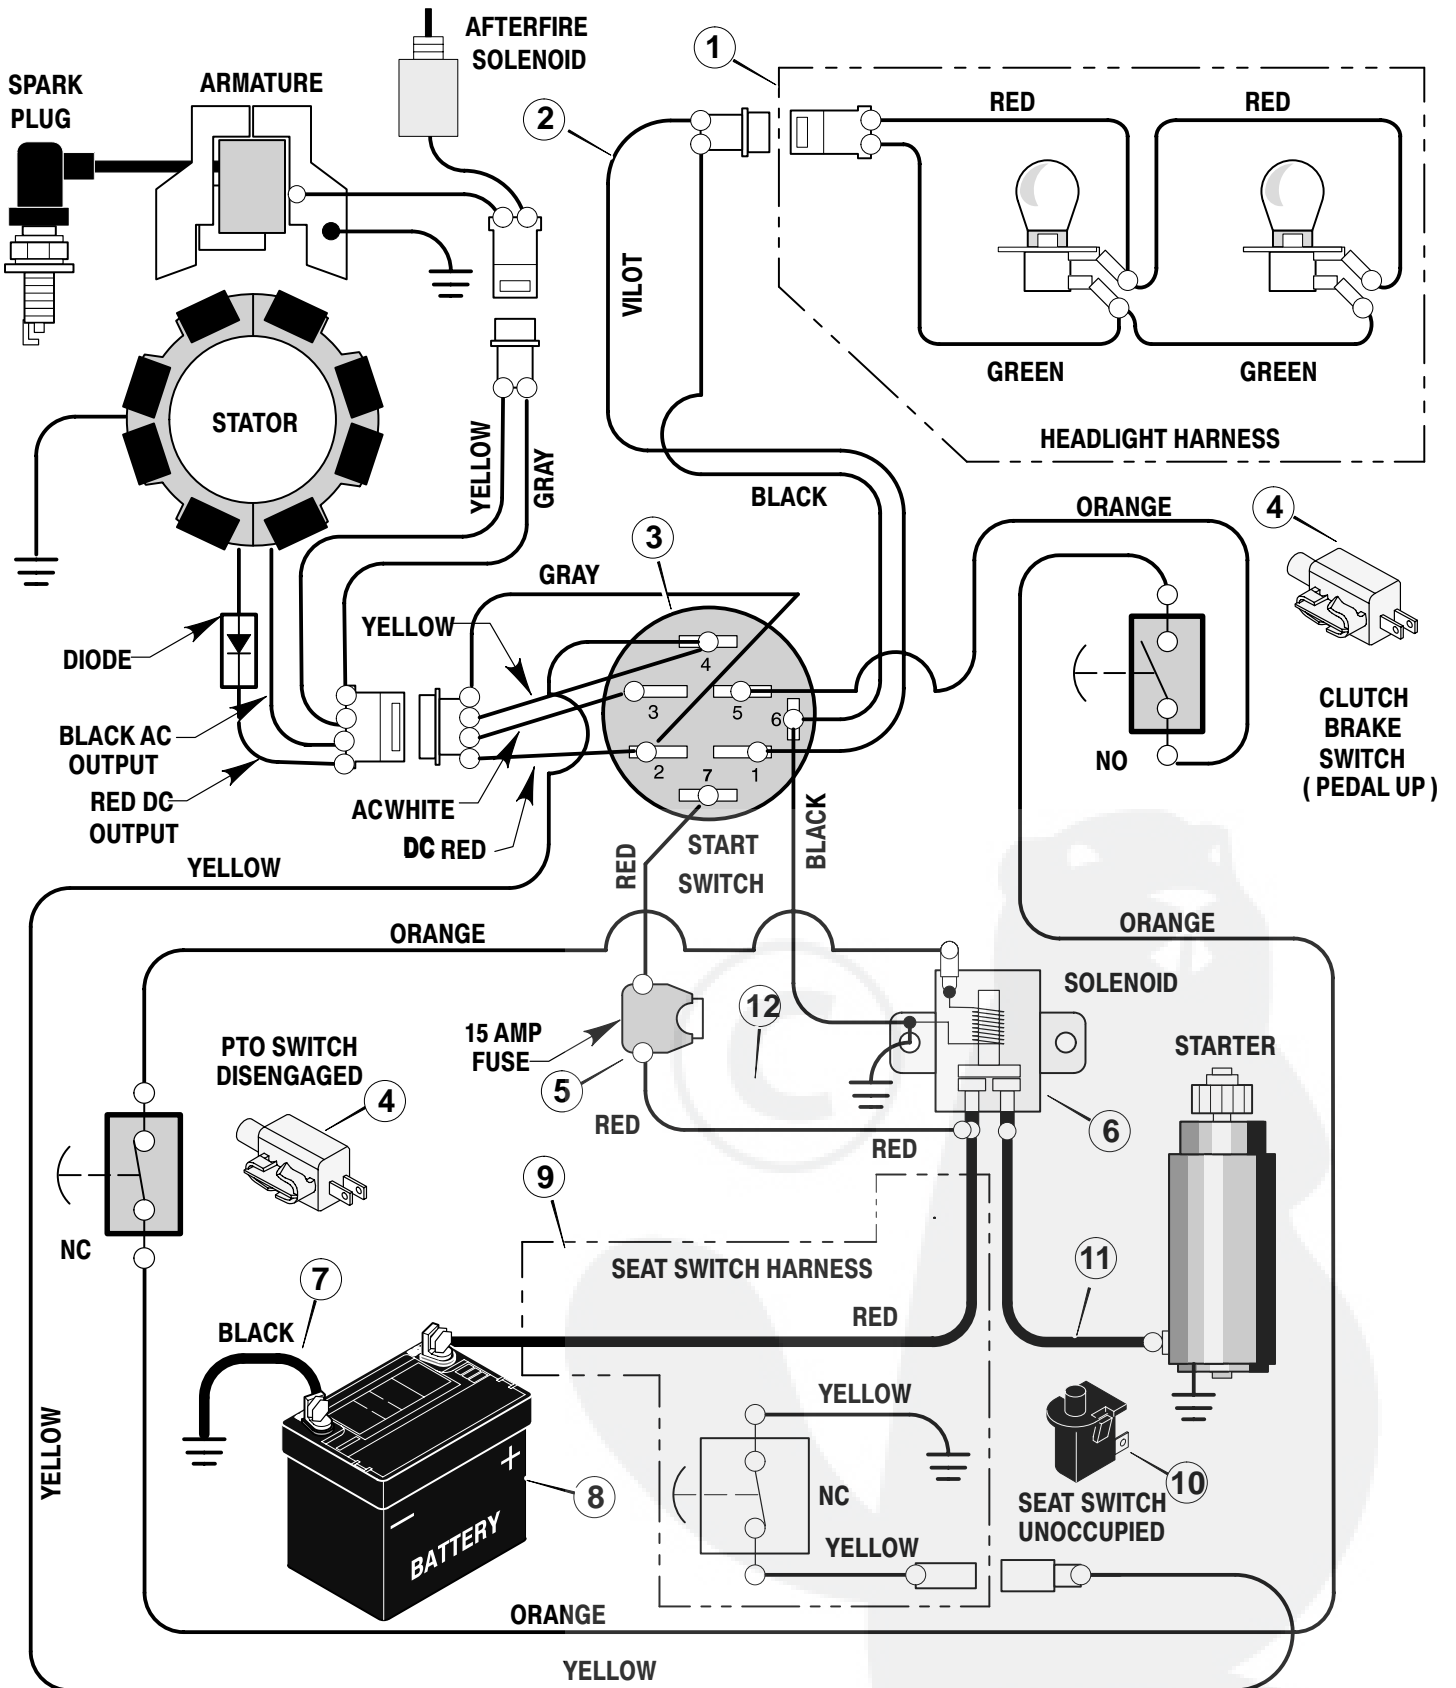

Key No.	Description	Part No.
1	Fuel Cap	092317
2	Fuel Tank	094073
3	Hose Clamp **	095197
4	Fuel Line (Must be cut to length)	023717
5	Hose Clamp	095197
6	Screw	26x201
7	Plate, Engine	094006E700
8	Throttle Control	092371
9	Engine	-----
10	Bolt, Engine Mount	0025x7
11	Stack Pulley Assembly	690439 Z
12	Lockwasher	019x35
13	Bolt, Hex	01x140
14	Washer	17x170
15	Screw	26x249
16	Screw	26x229
17	Bracket, Muffler	690538E701
18	Screw	26x277
19	Bracket, Muffler Mount	690537
20	Screw	026x263
21	Guide, Belt	094384
22	Nut, Flange	015x79 Z
23	Guide, Belt	094066
25	Exhaust Tube, Single	1001496
26	Screw	26x253
30	Shield, Heat	1001619-717
--	Guard, Heat Shield *	1001620-717
31	Muffler	094654
32	Gasket	091309
33	Screw	06x103
34	Washer	018x15

* Not Illustrated

MODEL 425615x50A

REPAIR PARTS ELECTRICAL SYSTEM