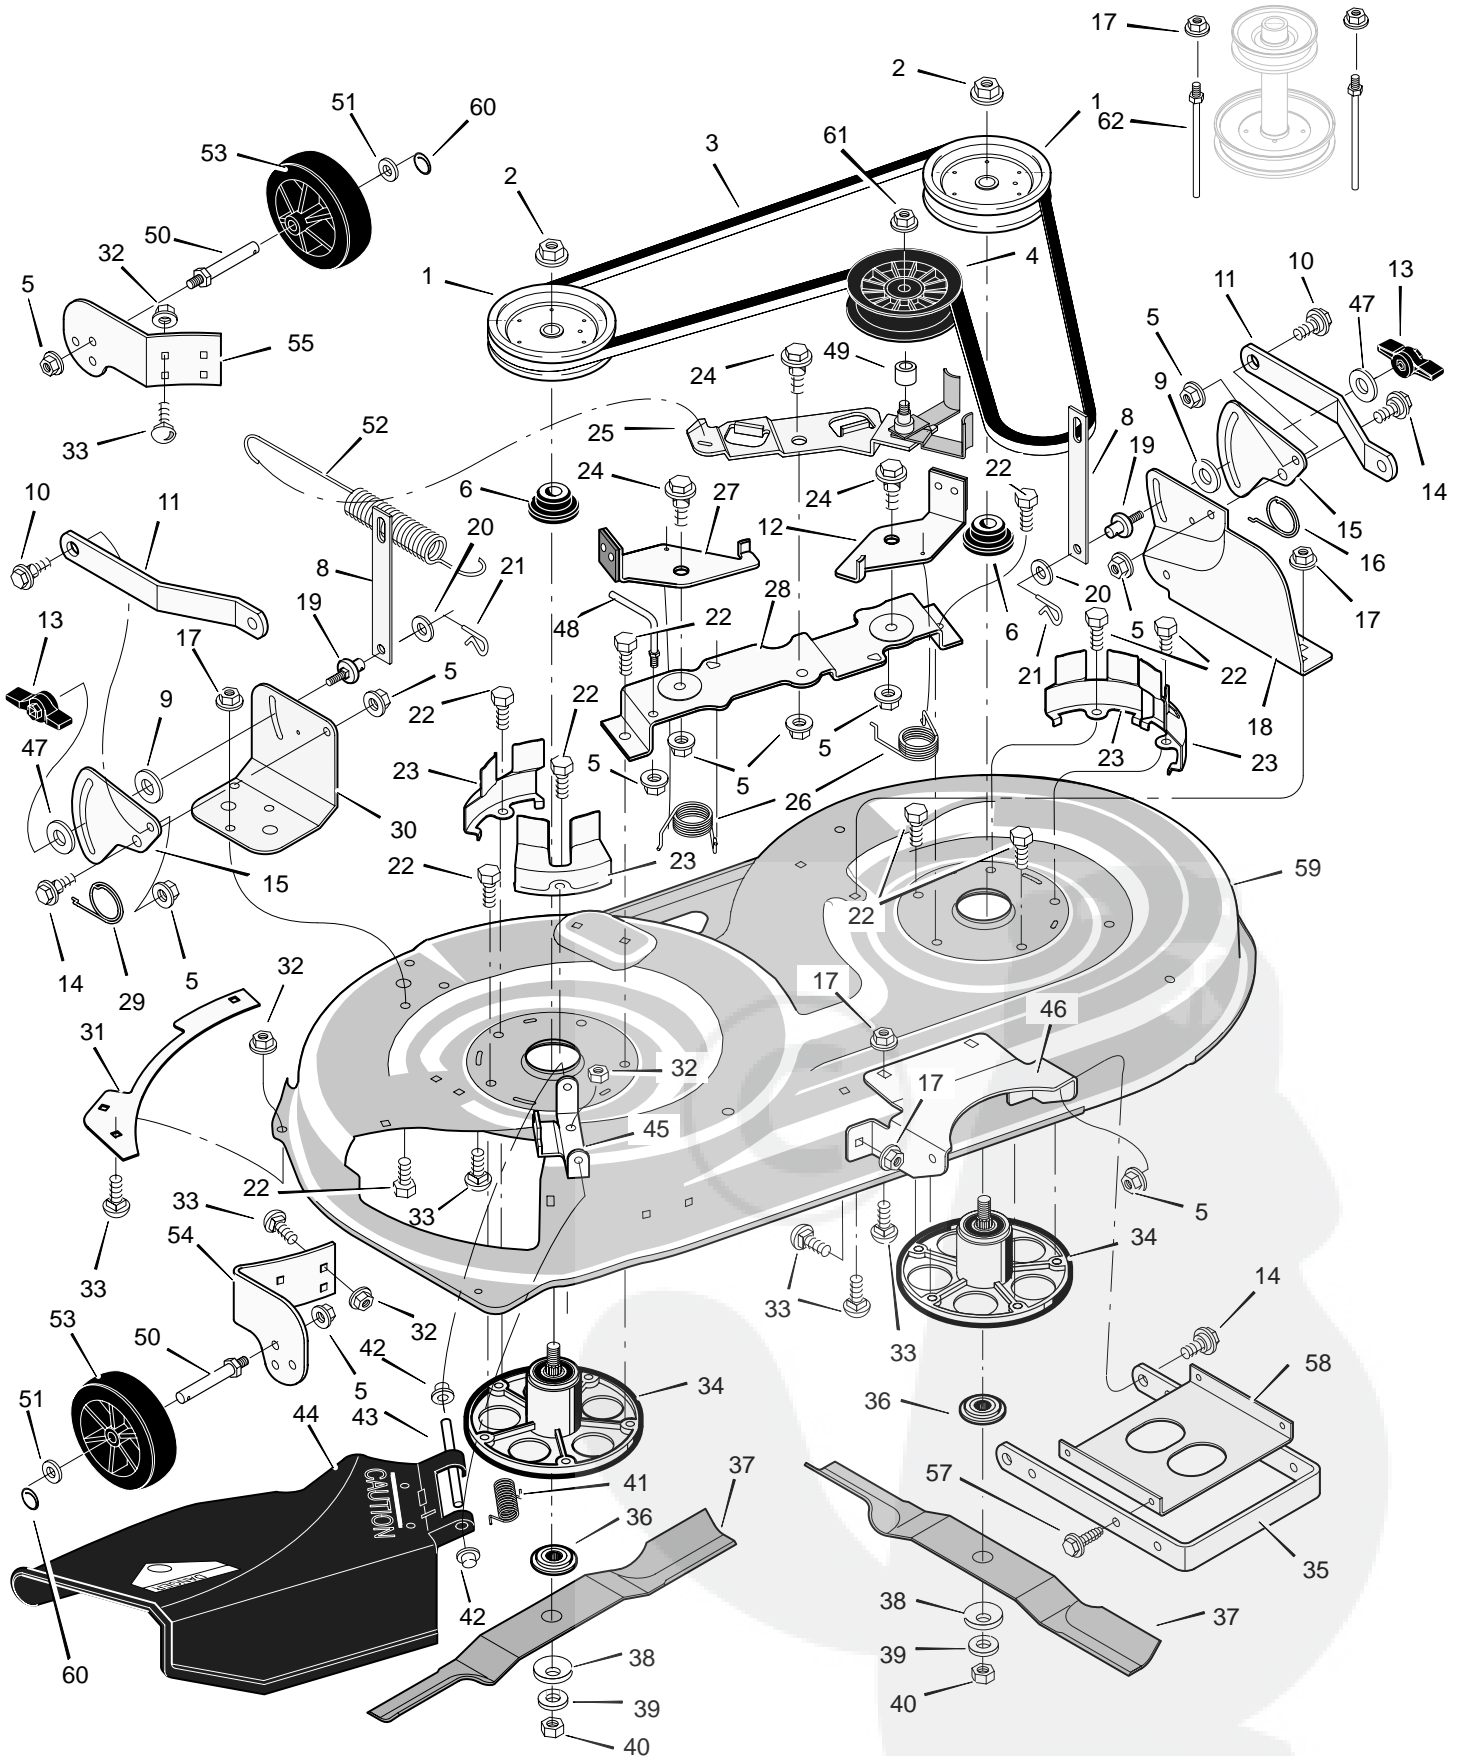

MODEL 425615x50A

REPAIR PARTS MOWER HOUSING

MODEL 425615x50A

REPAIR PARTS MOWER HOUSING

Key No.	Description	Part No.	Key No.	Description	Part No.
1	Pulley, Jackshaft	094199	33	Bolt, Carriage	002x53
2	Nut, Hex	15x140	34	Mandrell Housing	1001200
3	Belt, Mower Drive	037x88	35	Bracket, Suspension	690539E700
4	Pulley, Idler	690387	36	Adapter, Blade	690411
5	Nut, Flange	015x84	37	Blade	1001429E701
6	Spacer, Pulley **	1001197	38	Washer	17x166
8	Link, Lift	690212E700	39	Washer	17x165
9	Pad, Friction	094137	40	Nut	15x100
10	Bolt, Shoulder	009x52	41	Spring	166x4
11	Bracket, Suspension	094055E700	42	Cap, Push On	028x23
12	Pad Assembly, Left Brake	094049E700	43	Rod, Deflector	094957 Z
13	Knob	094068	44	Deflector Assembly	094707 SE
14	Bolt, Shoulder	009x51	45	Bracket, Deflector Hinge	094956E700
15	Plate, Suspension	094128E700	46	Bracket, Front Hanger	094686E701
16	Spring	166x43	47	Washer	017x45
17	Nut, Flange	015x79	48	Guide, Belt	094781
18	Bracket, Suspension	094192E700	49	Spacer	690369
19	Pin, Hanger	095194	50	Bolt, Axle	094025
20	Washer	017x91	51	Washer	017x91
21	Pin, Hair	0031x4	52	Spring, Extension	165x119
22	Bolt	0025x7	53	Wheel, Gage	092683
23	Cover, Pulley	094051E700	54	Bracket, Right Wheel	1001260E700
24	Bolt, Shoulder	009x39	55	Bracket, Left Wheel	092423E700
25	Arm, Idler	690408E700	57	Screw	26x249
26	Spring	166x41	58	Stiffener	094604E700
27	Pad Assembly, Right Brake	094047E700	59	Housing, Blade *	094814E700
28	Bracket, Brake	094193E700	60	Ring, Locking	031x11
29	Spring	166x42	61	Nut, Flange	015x98
30	Bracket, Suspension	094191E700	1-61	Complete Mower Housing Assembly	776007
31	Plate	092426E700	62	Guide, Belt	094066
32	Nut, Flange	015x88			

* Includes Key No. 17, 18, 30, 31, 32, 33, 45, 46, 53, 54, 55, and 56.

* This part is included when ordering Key number 34.