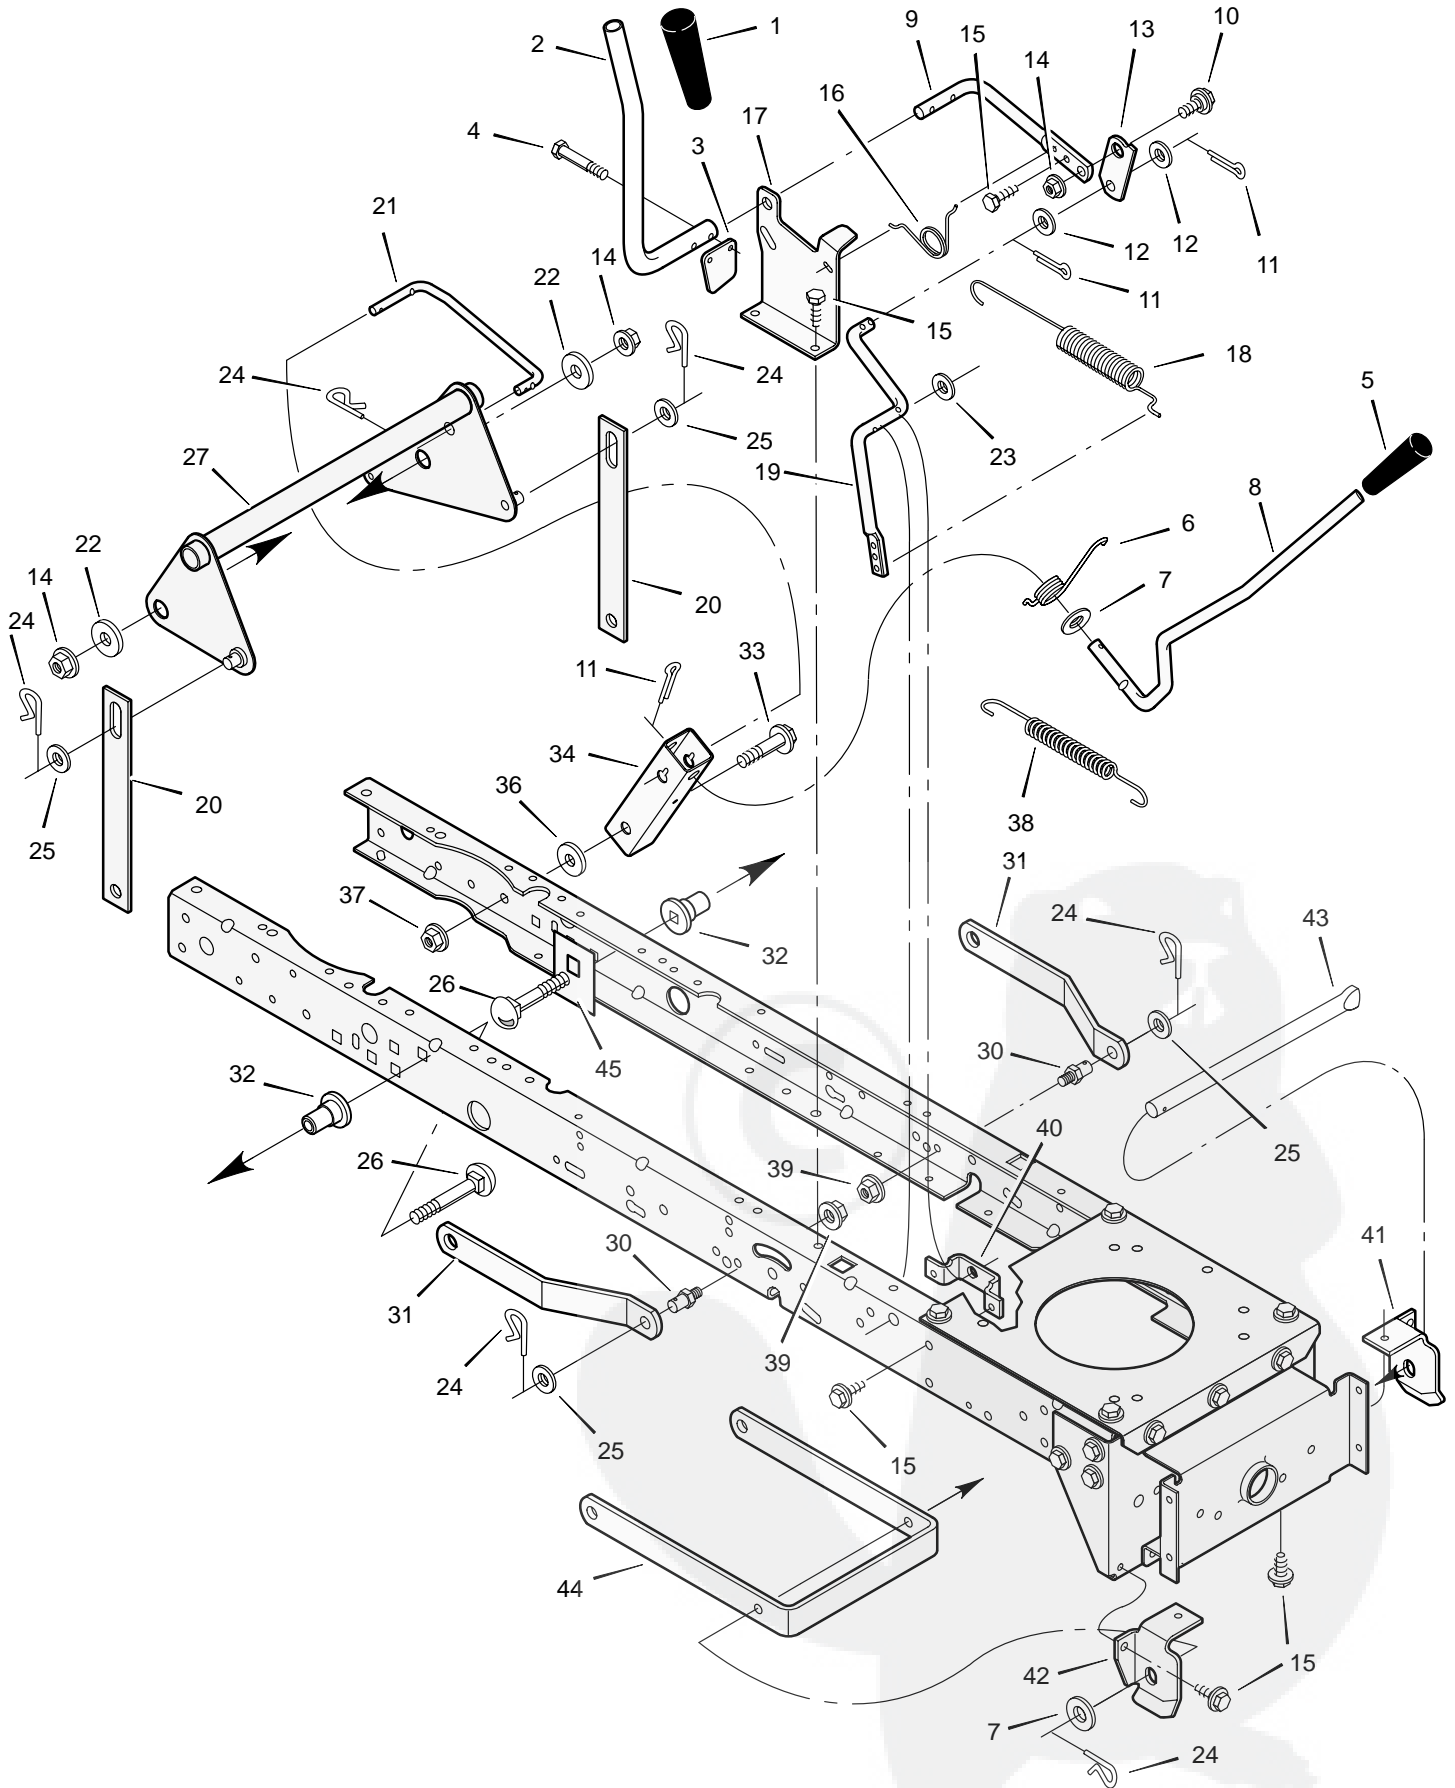

MODEL 425615x50A

REPAIR PARTS MOWER HOUSING SUSPENSION

MODEL 425615x50A

REPAIR PARTS MOWER HOUSING SUSPENSION

Key No.	Description	Part No.	Key No.	Description	Part No.
1	Grip, PTO	092698	23	Washer	017x57
2	Handle, PTO	094826 Z	24	Pin, Hair	0031x4
3	Pad, Switch	094022 Z	25	Washer	017x91
4	Bolt	0025x3	26	Bolt, Carriage	002x85
5	Grip	092697	27	Lever Assembly, Lift	1001111E700
6	Spring	166x40	30	Pin	094067
7	Washer	17x103	31	Bracket, Rear Suspension	094055E700
8	Handle, Lift	690533	32	Spacer, Lifter	690151
9	Lever, PTO	094017 Z	33	Bolt, Shoulder	009x53
10	Bolt, Shoulder	009x39	34	Bracket, Pivot	094015E700
11	Pin, Cotter	030x20	36	Washer	17x191
13	Link, PTO	094004 Z	37	Nut, Flange	015x84
14	Nut, Flange	015x84	38	Spring	165x131
15	Screw	26x249	39	Nut, Flange	015x68
16	Spring	166x39	40	Bracket, PTO	094005E700
17	Bracket, PTO	094018E700	41	Hanger, Left Deck	094027E700
18	Spring	165x119	42	Hanger, Right Deck	094026E700
19	Crank, PTO	690394E700	43	Rod, Hanger	094158Z
20	Link, Lift	690212E700	44	Bracket, Suspension	690539E700
21	Link, Lift Handle	690122E700	45	Plate, Stiffening	1001098E700
22	Washer	17x168