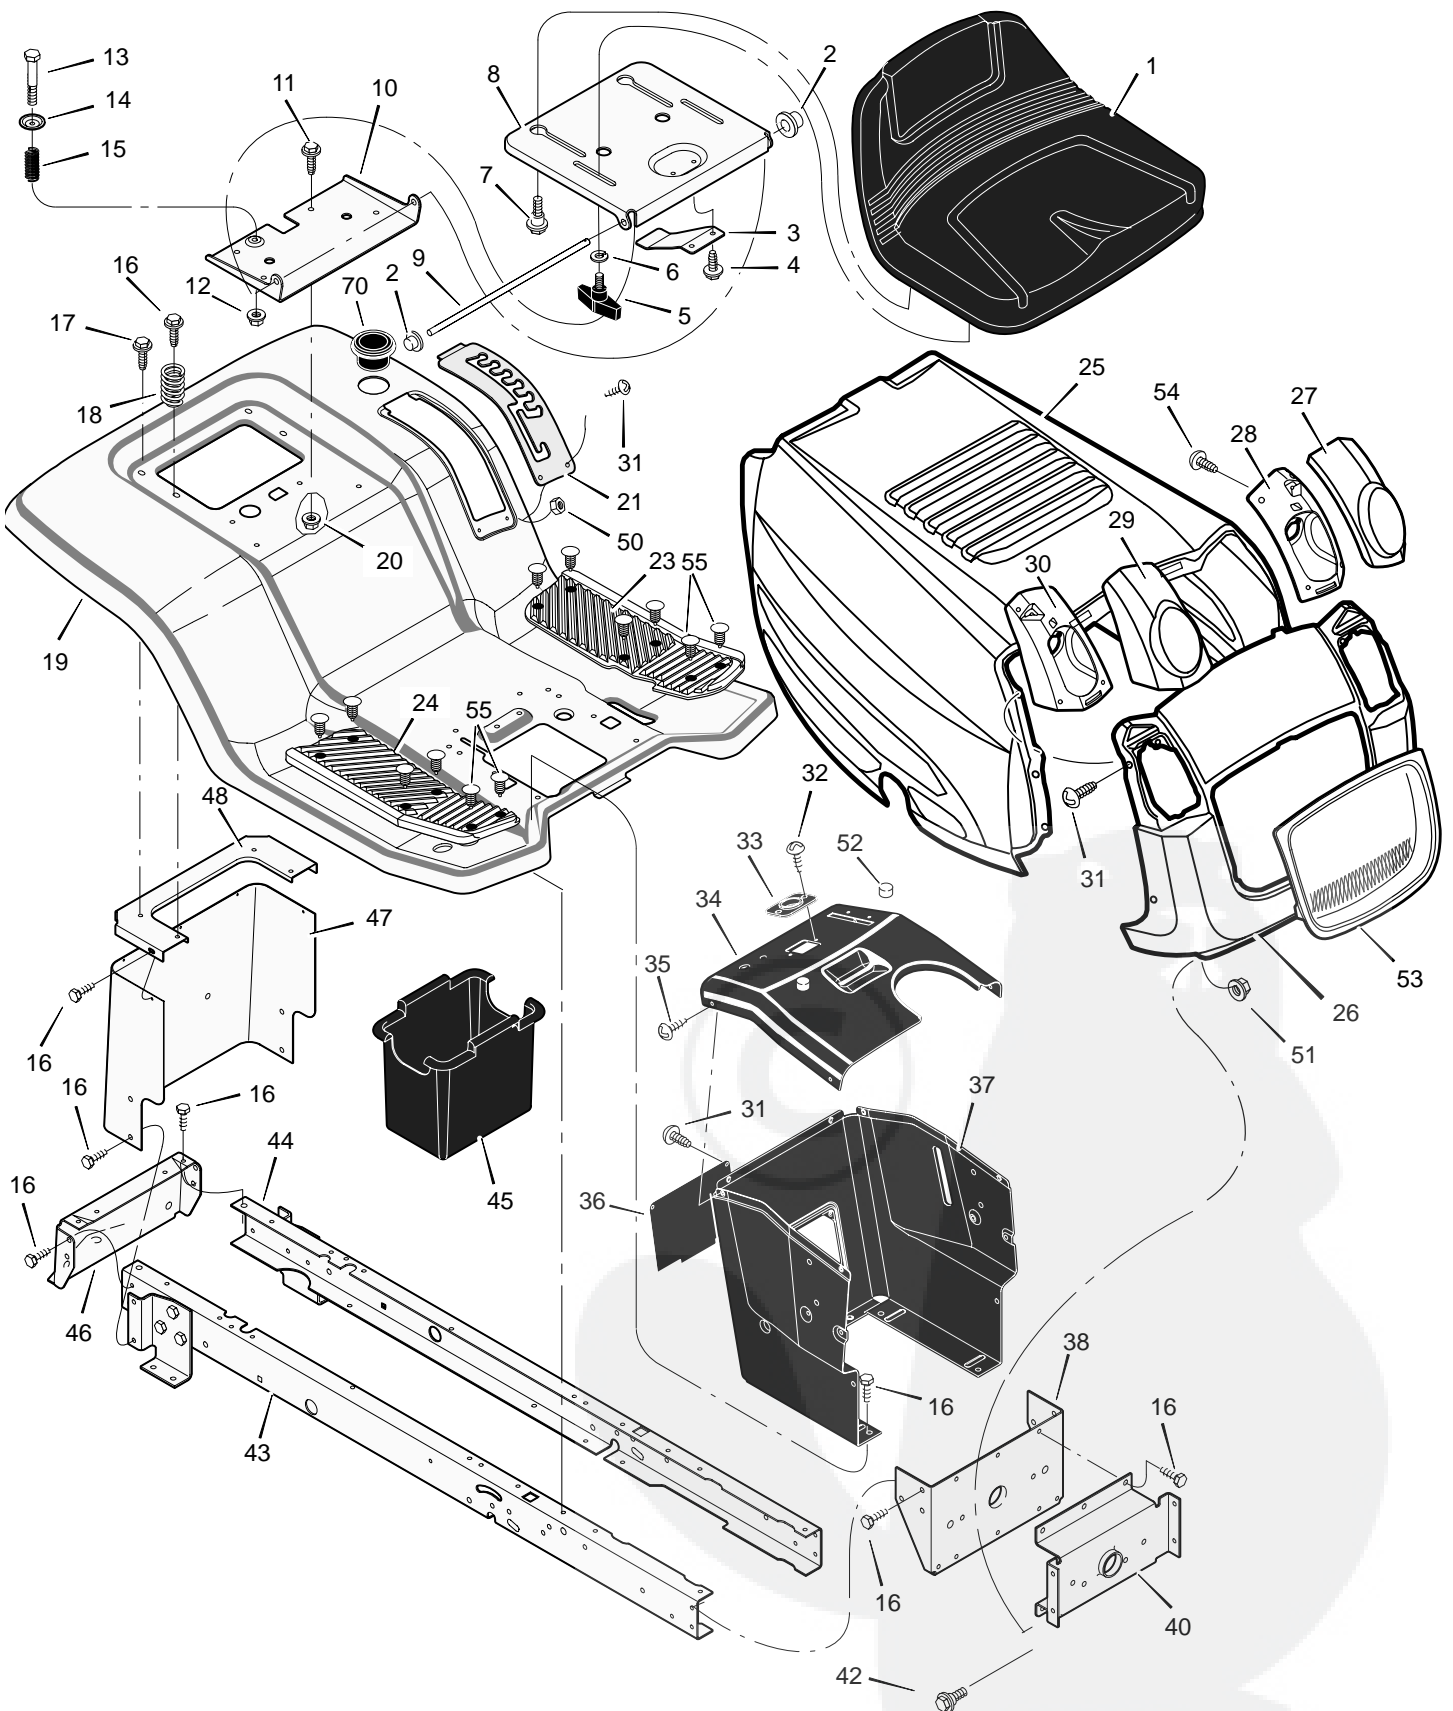

MODEL 425615x50A

REPAIR PARTS CHASSIS & HOOD

MODEL 425615x50A

REPAIR PARTS CHASSIS & HOOD

Key No.	Description	Part No.	Key No.	Description	Part No.
1	Seat	095236	28	Housing, Left Headlamp	1001550
2	Cap, Push On	028x23	29	Lens, Right	1001551
3	Spring	094057	30	Housing, Right Headlamp	1001549
4	Screw	26x229	31	Screw	26x270
5	Bolt, Wing	1001054	32	Screw	26x238
6	Washer	017x47 Z	33	Bearing, Steering	1001491
7	Bolt, Shoulder	009x56	34	Dash	1001594E717
8	Support, Seat	094154E700	35	Screw	26x201
9	Rod, Pivot	094156 Z	36	Panel, Access	093007E700
10	Bracket, Pivot	094153E700	37	Support, Dash	095318E717
11	Bolt	001x45	38	Bracket, Rear Hanger	1001270E700
12	Nut	015x89	40	Axle, Hanger	094007E700
13	Bolt, Shoulder	009x55	42	Bolt, Shoulder	009x58
14	Washer	094155 Z	43	Frame, Right	1001268E700
15	Spring	164x31	44	Frame, Left	1001269E700
16	Screw	26x249	45	Container, Battery	690424
17	Screw	26x263	46	Plate, Hitch	1001002E700
18	Spring	164x30	47	Plate, Rear	690218E700
19	Deck, Seat	1001556E245	48	Top, Rear Plate	94186E700
20	Nut	15x123	50	Nut	015x81
21	Plate, Lift	094886E700	51	Nut	15x124
22	Screw	009x47	52	Bumper	094376
23	Mat, Left	095437	53	Insert, Grille	1001541
24	Mat, Right	095438	54	Screw	26x259
25	Hood	1001537E245	55	Fastener, Panel	311087
26	Grille	1001533E717	70	Holder, Cup	1001542
27	Lens, Left	1001552	--	Instruction Book & Parts List	F-030744L