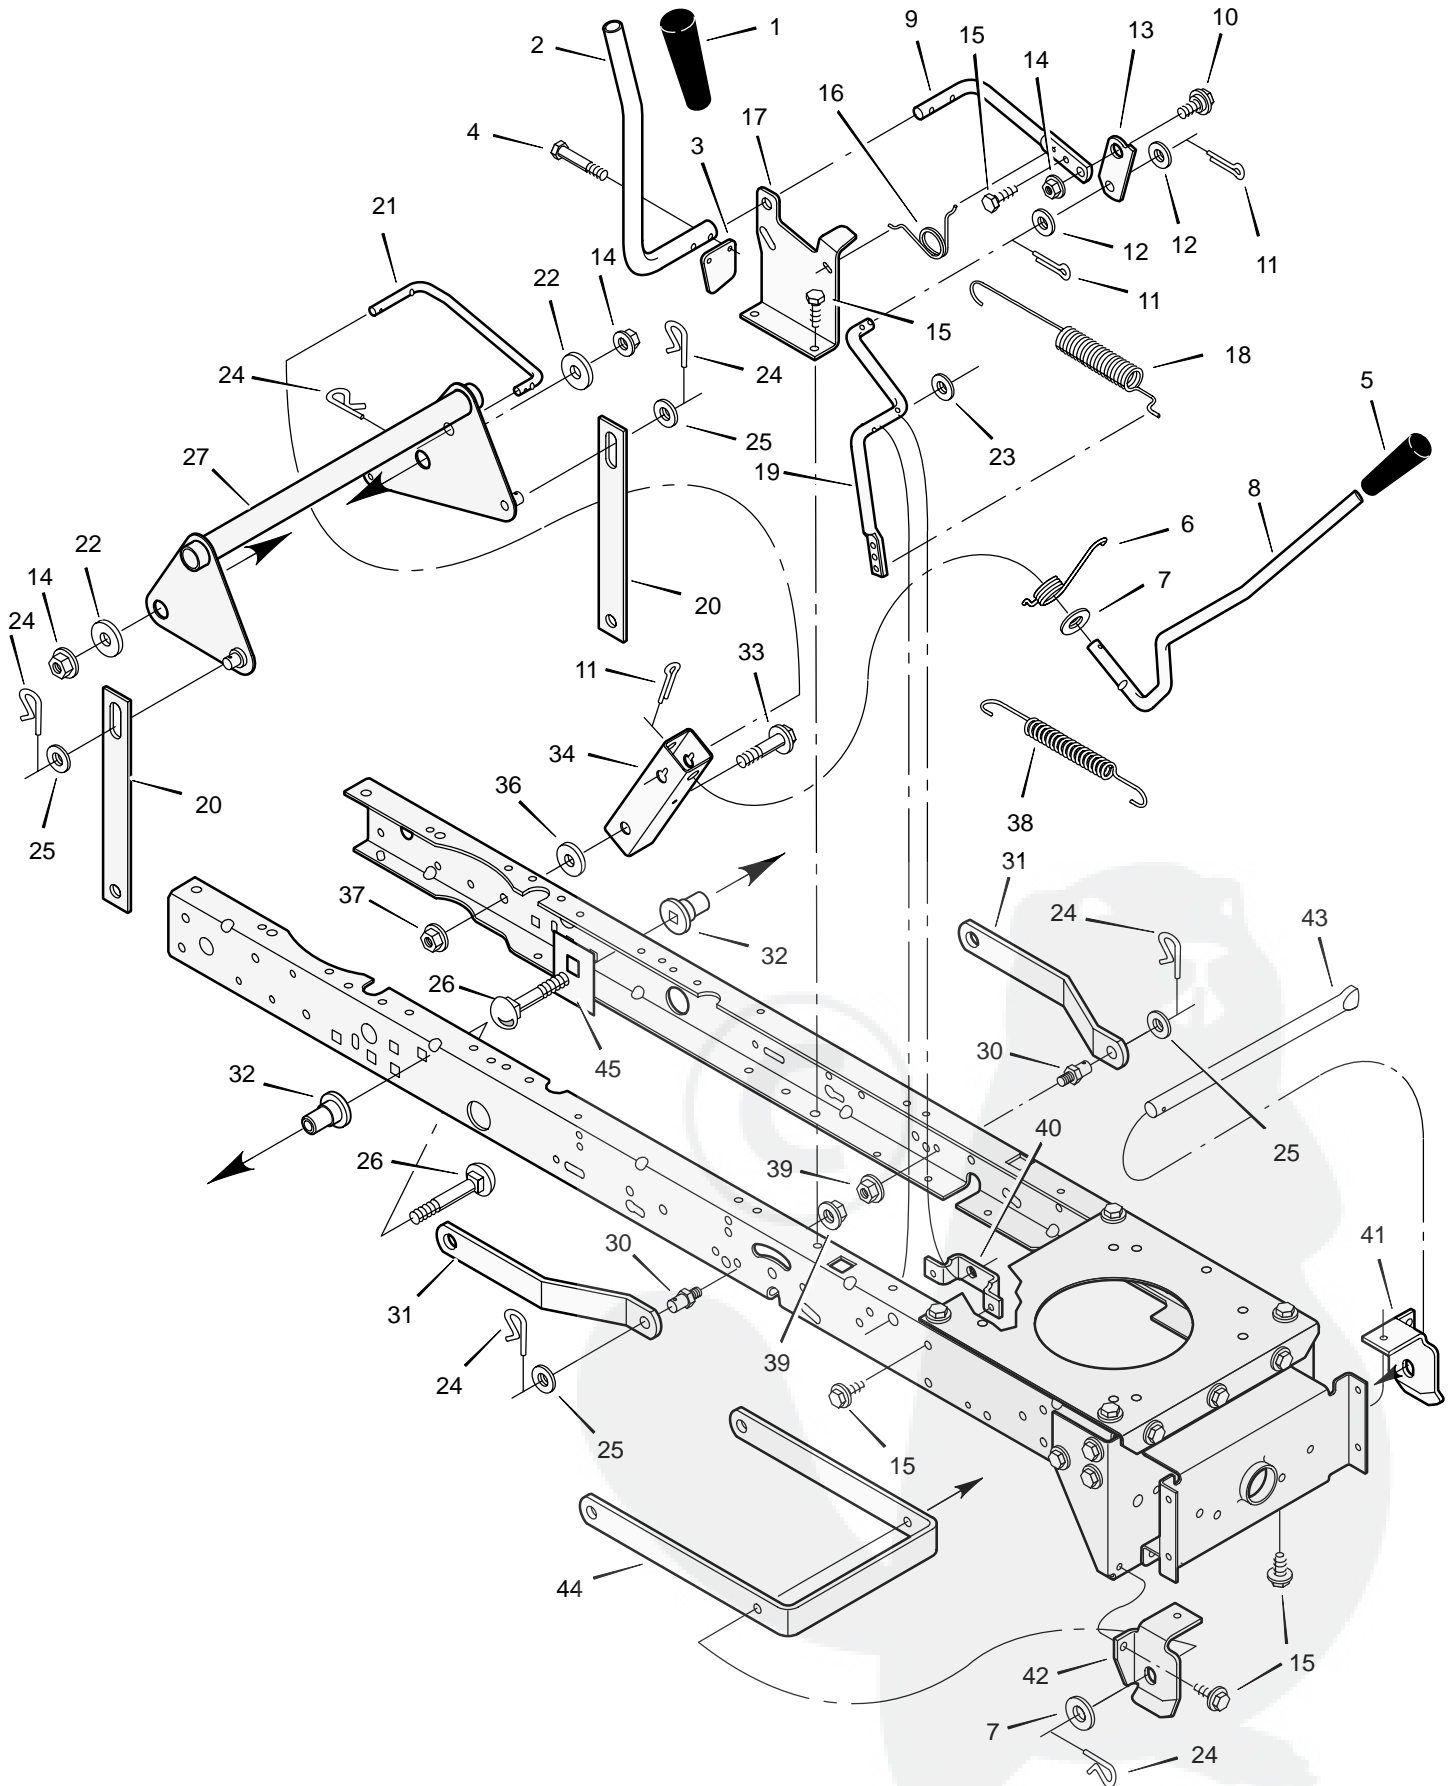

MODEL 42571x14A

REPAIR PARTS MOWER HOUSING SUSPENSION

MODEL 42571x14A

REPAIR PARTS MOWER HOUSING SUSPENSION

Key No.	Description	Part No.	Key No.	Description	Part No.
1	Grip	92698	22	Washer	17x168
2	Handle, PTO	94100 Z	23	Washer	17x57
3	Pad, Switch	94022 Z	24	Pin, Hair	31x4
4	Bolt	25x3	25	Washer	17x91 Z
5	Grip	92697	26	Bolt, Carriage	2x85
6	Spring	166x40	27	Lever Assembly, Lift	690363E700
7	Washer	17x103	30	Pin	94067
8	Lever, Lift	690533	31	Bracket, Rear Suspension	94055E700
9	Lever, PTO	94017 Z	32	Spacer, Lifter	690151
10	Bolt, Shoulder	9x39	33	Bolt, Shoulder	9x53
11	Pin, Cotter	30x20	34	Bracket, Pivot	94015E700
12	Washer	17x102	36	Washer	17x191
13	Link, PTO	94004 Z	37	Nut, Flange	15x84
14	Nut, Flange	15x84	38	Spring	165x131
15	Screw	26x249	39	Nut, Flange	15x68
16	Spring	166x39	40	Bracket, PTO	94005E700
17	Bracket, PTO	94018E700	41	Hanger, Left Deck	94027E700
18	Spring	165x119	42	Hanger, Right Deck	94026E700
19	Crank, PTO	690394E700	43	Rod, Hanger	94158Z
20	Link, Lift	690212E700	44	Bracket, Suspension	94058E700
21	Link, Lift Handle	690122E700	45	Plate, Stiffening	690389E700