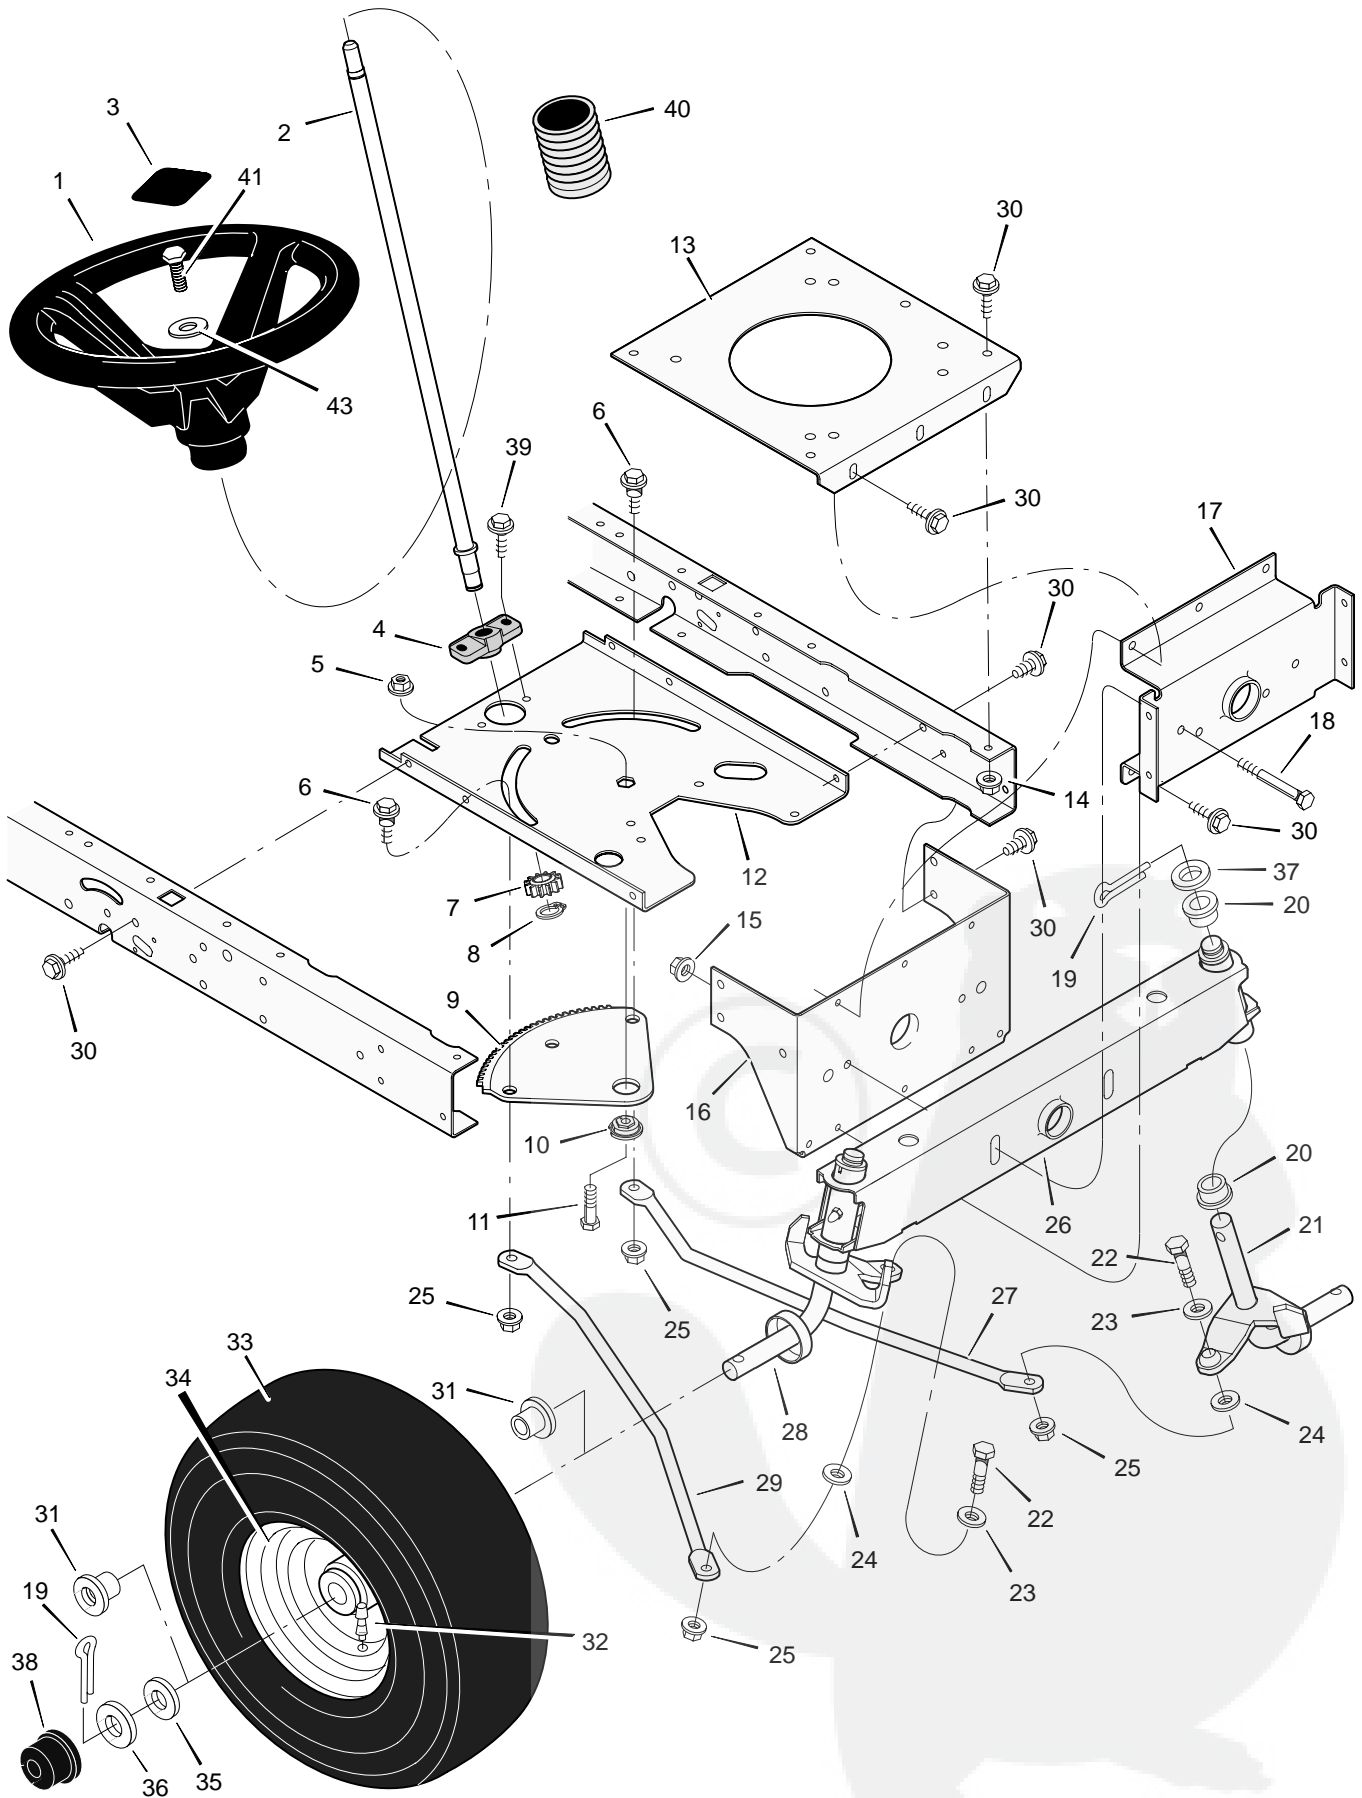

MODEL 42571x14A

REPAIR PARTS STEERING

MODEL 42571x14A

REPAIR PARTS STEERING

Key No.	Description	Part No.	Key No.	Description	Part No.
1	Wheel, Steering	95185	23	Washer	17x104
2	Post, Steering	690626	24	Washer	17x53 Z
3	Insert, Steering Wheel	711326	25	Nut, Flange	15x84
4	Bearing	94124	26	Axle Assembly	690210E700
5	Nut, Flange	15x111	27	Drag Link, Left	95329E700
6	Bolt, Shoulder	9x57	28	Spindle Assembly, Right	94575E700
7	Gear, Pinion	690183	29	Drag Link, Right	95328E700
8	Ring, Snap	11x25	30	Screw	26x249
9	Gear, Sector	94121E700	31	Bearing, Wheel	91334
10	Bearing	94123	32	Stem, Valve	24373
11	Bolt	1x84	33	Tire *	24380
12	Plate, Steering	690551E700	—	Tube	407924
13	Plate, Engine	94006	34	Wheel and Tire Assembly	94581-601
14	Nut, Flange	15x88	35	Washer	17x195
15	Nut, Flange	15x118	36	Washer	17x192
16	Bracket, Hanger	94013E700	37	Washer	17x113
17	Axle, Hanger	94007E700	38	Hub Cap	94618
18	Bolt	1x146	39	Screw	26x267
19	Pin, Cotter	30x49	40	Bellows	92059
20	Bearing	690150	41	Bolt	25x3
21	Spindle Assembly, Left	94576E700	43	Washer	17x146
22	Bolt	1x111			

* When you order a tire, make sure to give the brand name of the tire so that the tread pattern on the tire will match.