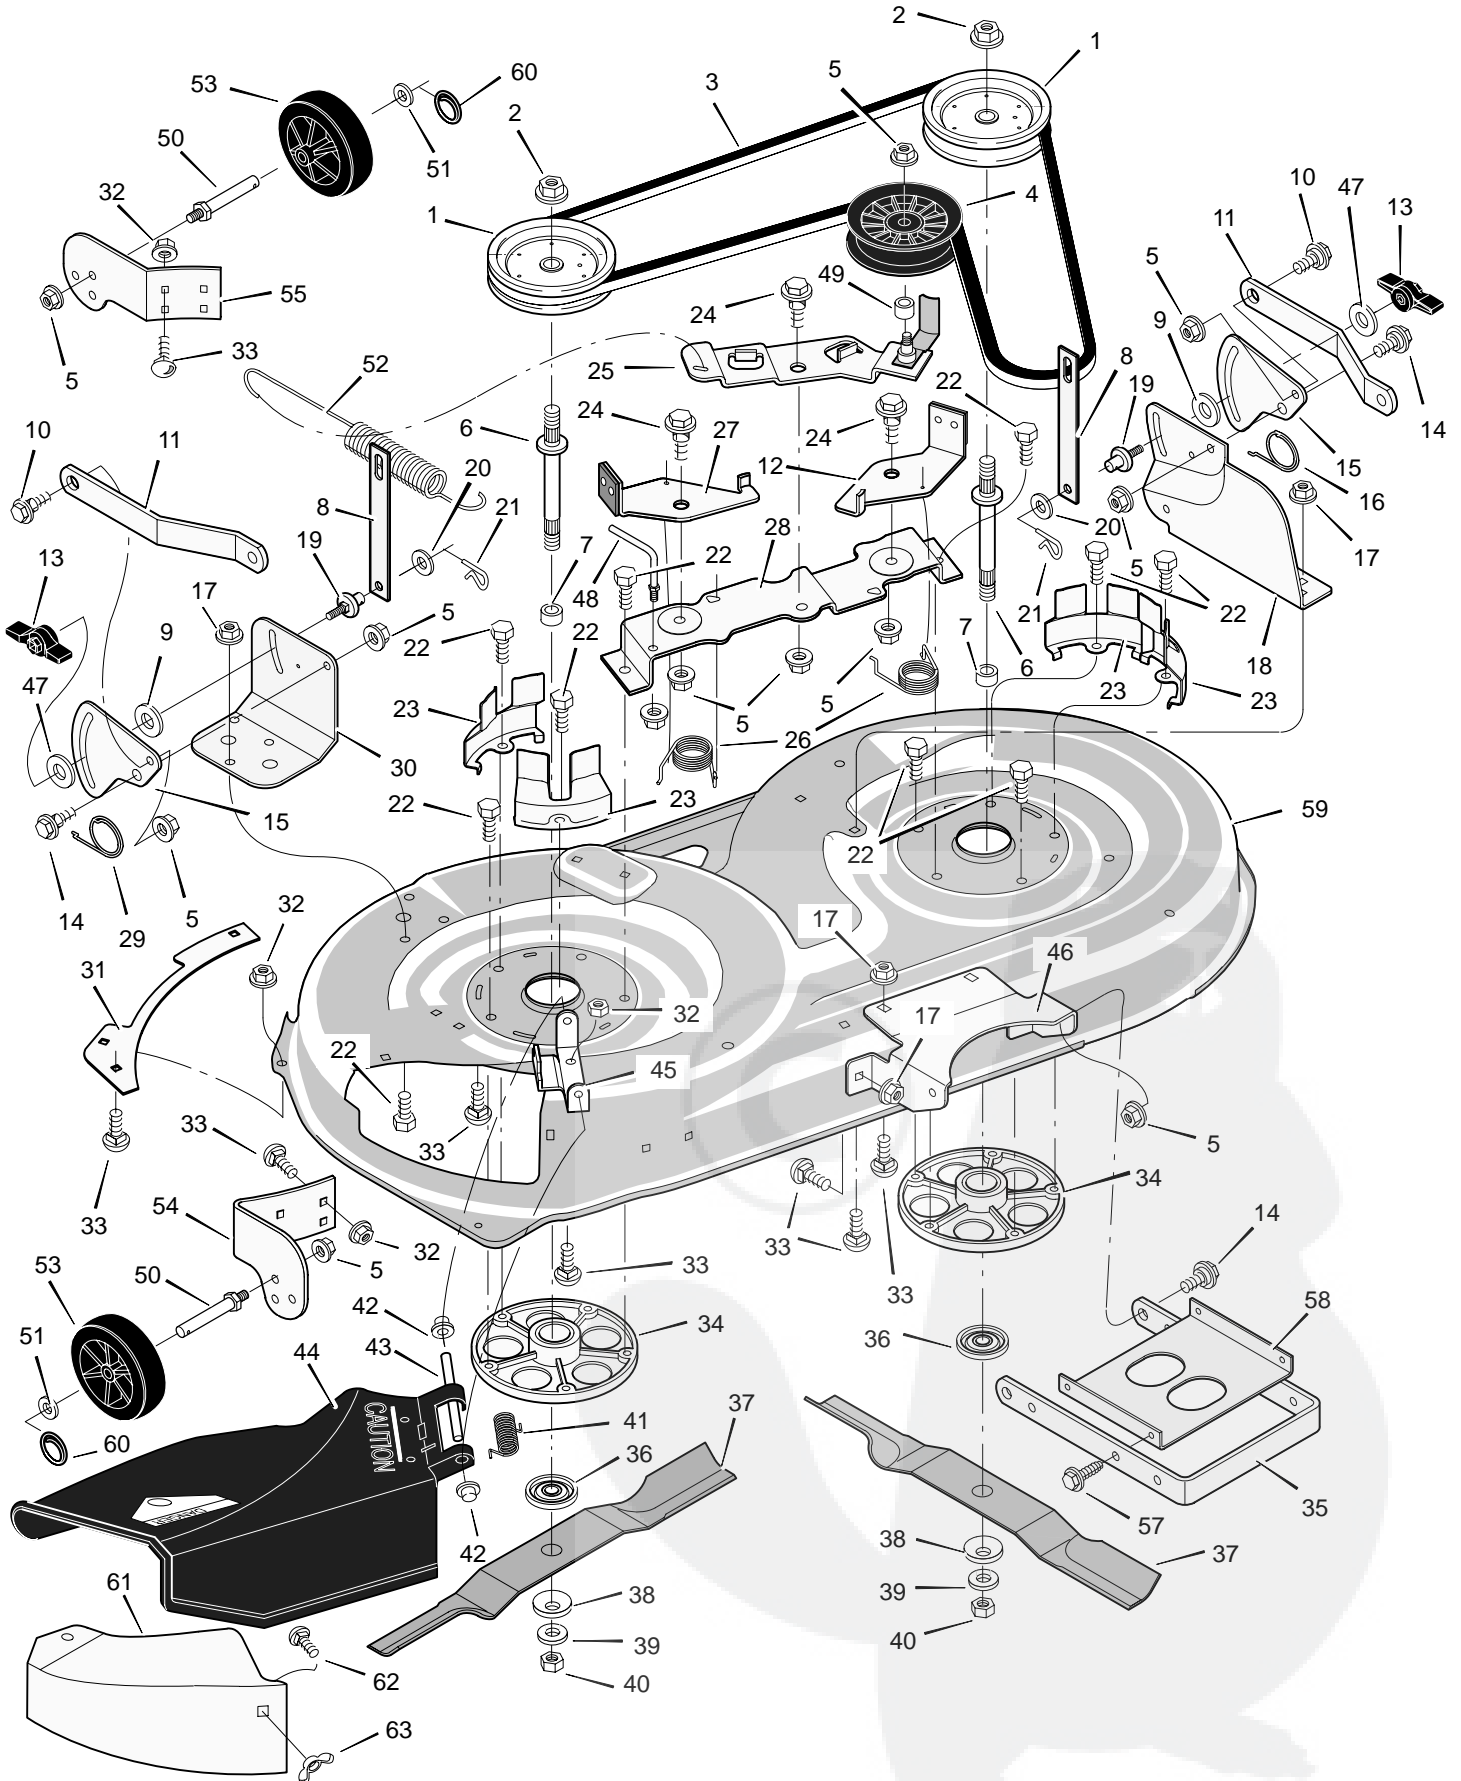

MODEL 42571x14A

REPAIR PARTS MOWER HOUSING

MODEL 42571x14A

REPAIR PARTS MOWER HOUSING

Key No.	Description	Part No.	Key No.	Description	Part No.
1	Pulley, Jackshaft	94199	33	Bolt, Carriage	2x53
2	Nut, Hex	15x121	34	Mandrell Housing	92574
3	Belt, Mower Drive	37x88	35	Bracket, Suspension	94058E700
4	Pulley, Idler	690387	36	Adapter, Blade	92466
5	Nut, Flange	15x84	37	Blade	95100E701
6	Jackshaft	94129	38	Washer	17x166
7	Spacer	94130	39	Washer	17x165
8	Link, Lift	690212E700	40	Nut	15x100
9	Pad, Friction	94137	41	Spring	166x4
10	Bolt, Shoulder	9x52	42	Cap, Push On	28x23
11	Bracket, Suspension	94055E700	43	Rod, Deflector	94957 Z
12	Pad Assembly, Left Brake	94049E700	44	Deflector Assembly	94707 SE
13	Knob	94068	45	Bracket, Deflector Hinge	94956E700
14	Bolt, Shoulder	9x51	46	Bracket, Front Hanger	94686E700
15	Plate, Suspension	94128E700	47	Washer	17x45 Z
16	Spring	166x43	48	Guide, Belt	94781
17	Nut, Flange	15x79	49	Spacer	690369
18	Bracket, Suspension	94192E700	50	Bolt, Axle	94025
19	Pin, Hanger	94194	51	Washer	17x91 Z
20	Washer	17x103	52	Spring, Extension	165x119
21	Pin, Hair	31x4	53	Wheel, Gage	92683
22	Bolt	25x7	54	Bracket, Right Wheel	92422E700
23	Cover, Pulley	94051E700	55	Bracket, Left Wheel	92423E700
24	Bolt, Shoulder	9x39	57	Screw	26x249
25	Arm, Idler	690408E700	58	Stiffener	94604E700
26	Spring	166x41	59	Housing, Blade *	94814E700
27	Pad Assembly, Right Brake	94047E700	60	Ring, Locking	31x11
28	Bracket, Brake	94193E700	1-60	Complete Mower Housing Assembly	776007
29	Spring	166x42	61	Plate, Mulcher	95080E700
30	Bracket, Suspension	94191E700	62	Bolt, Carriage	2x64
31	Plate	92426E700	63	Wingnut	14x86
32	Nut, Flange	15x88			

* Includes Key No. 17, 18, 30, 31, 32, 33, 45, 46, 53, 54, 55, and 56.