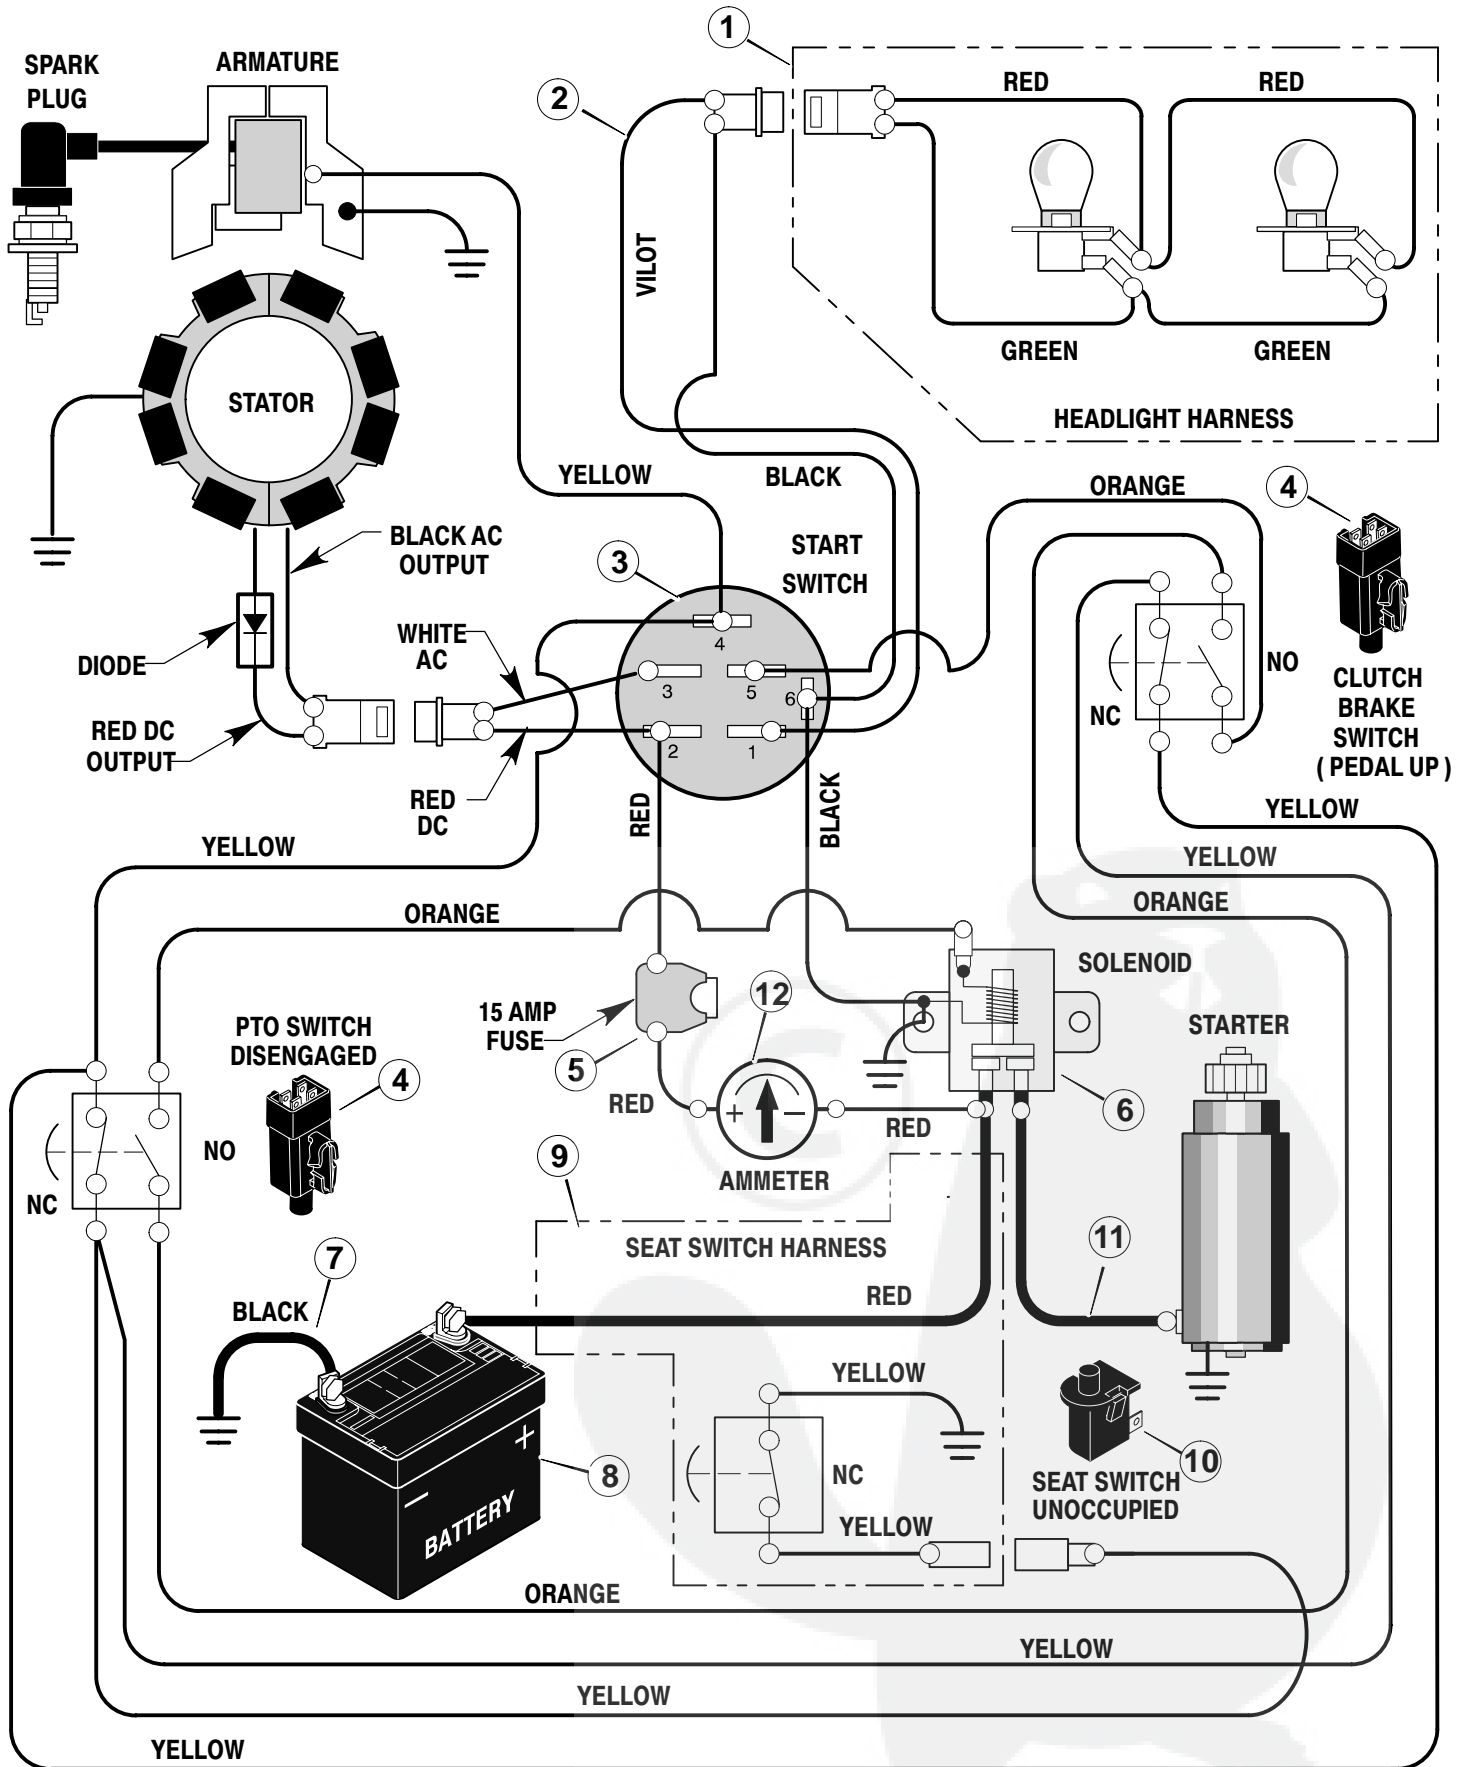

* Includes Key No. 17, 18, 30, 31, 32, 33, 45, 46, 53, 54, 55, and 56.

MODEL 42571x14A

REPAIR PARTS ENGINE MOUNT

Key No.	Description	Part No.
1	Fuel Cap	91349
2	Fuel Tank	93148
3	Hose Clamp	95197
4	Fuel Line	23717
5	Hose Clamp	95197
6	Screw	26x201
7	Plate, Engine	94006E700
8	Throttle Control	93165
9	Engine*	—
—	Muffler	95198
—	Gasket, Muffler	95208
—	Liner, Port (Muffler)	95200
10	Bolt, Engine Mount	25x7
11	Stack Pulley Assembly	690440 Z
12	Lockwasher	19x35
13	Bolt, Hex	1x140
14	Washer	17x170
15	Screw	26x249
16	Choke	690401
17	Washer	19x8
18	Nut	15x33
19	Baffle, Front Engine	93188E700
20	Baffle, Rear Engine	93078E700
21	Guide, Belt	94384
22	Nut, Flange	15x79Z
23	Guide, "L" Belt	91797 S
24	Pipe, Oil Drain	92279
25	Cap, Oil Drain	21651
26	Screw	26x253
27	Spacer	93077
28	Screw	25x15

* Parts are available from an Authorized Service Center. See "Engines, Gasoline" or "Gasoline Engines" in the yellow pages of the telephone directory.

MODEL 42571x14A

REPAIR PARTS ELECTRICAL SYSTEM

Key No.	Description	Part No.
1	Harness, Light Wire	250x92
	Socket, Light	92372
	Bulb, Light	90084
2	Harness, Chassis Wire	250x86
3	Switch, Ignition	92377
	Key, Ignition	20729
	Nut, Hex	91489
	Cap, Ignition	91488
4	Switch, Limit	94136
5	Fuse	54212
	Holder, Fuse	407078
6	Solenoid	94613
	Screw, Mounting	26x229
	Locknut	15x116
7	Cable, Battery Ground	24x32
	Screw, Ground Cable	26x213
8	Battery	21075
	Bolt, Carriage	2x82
	Wingnut	14x79
9	Harness, Seat Switch Wire	250x67
10	Switch, Seat Sensor	94159
11	Cable	24x31
12	Ammeter	93156
—	Harness, AC/DC Jumper	250x90