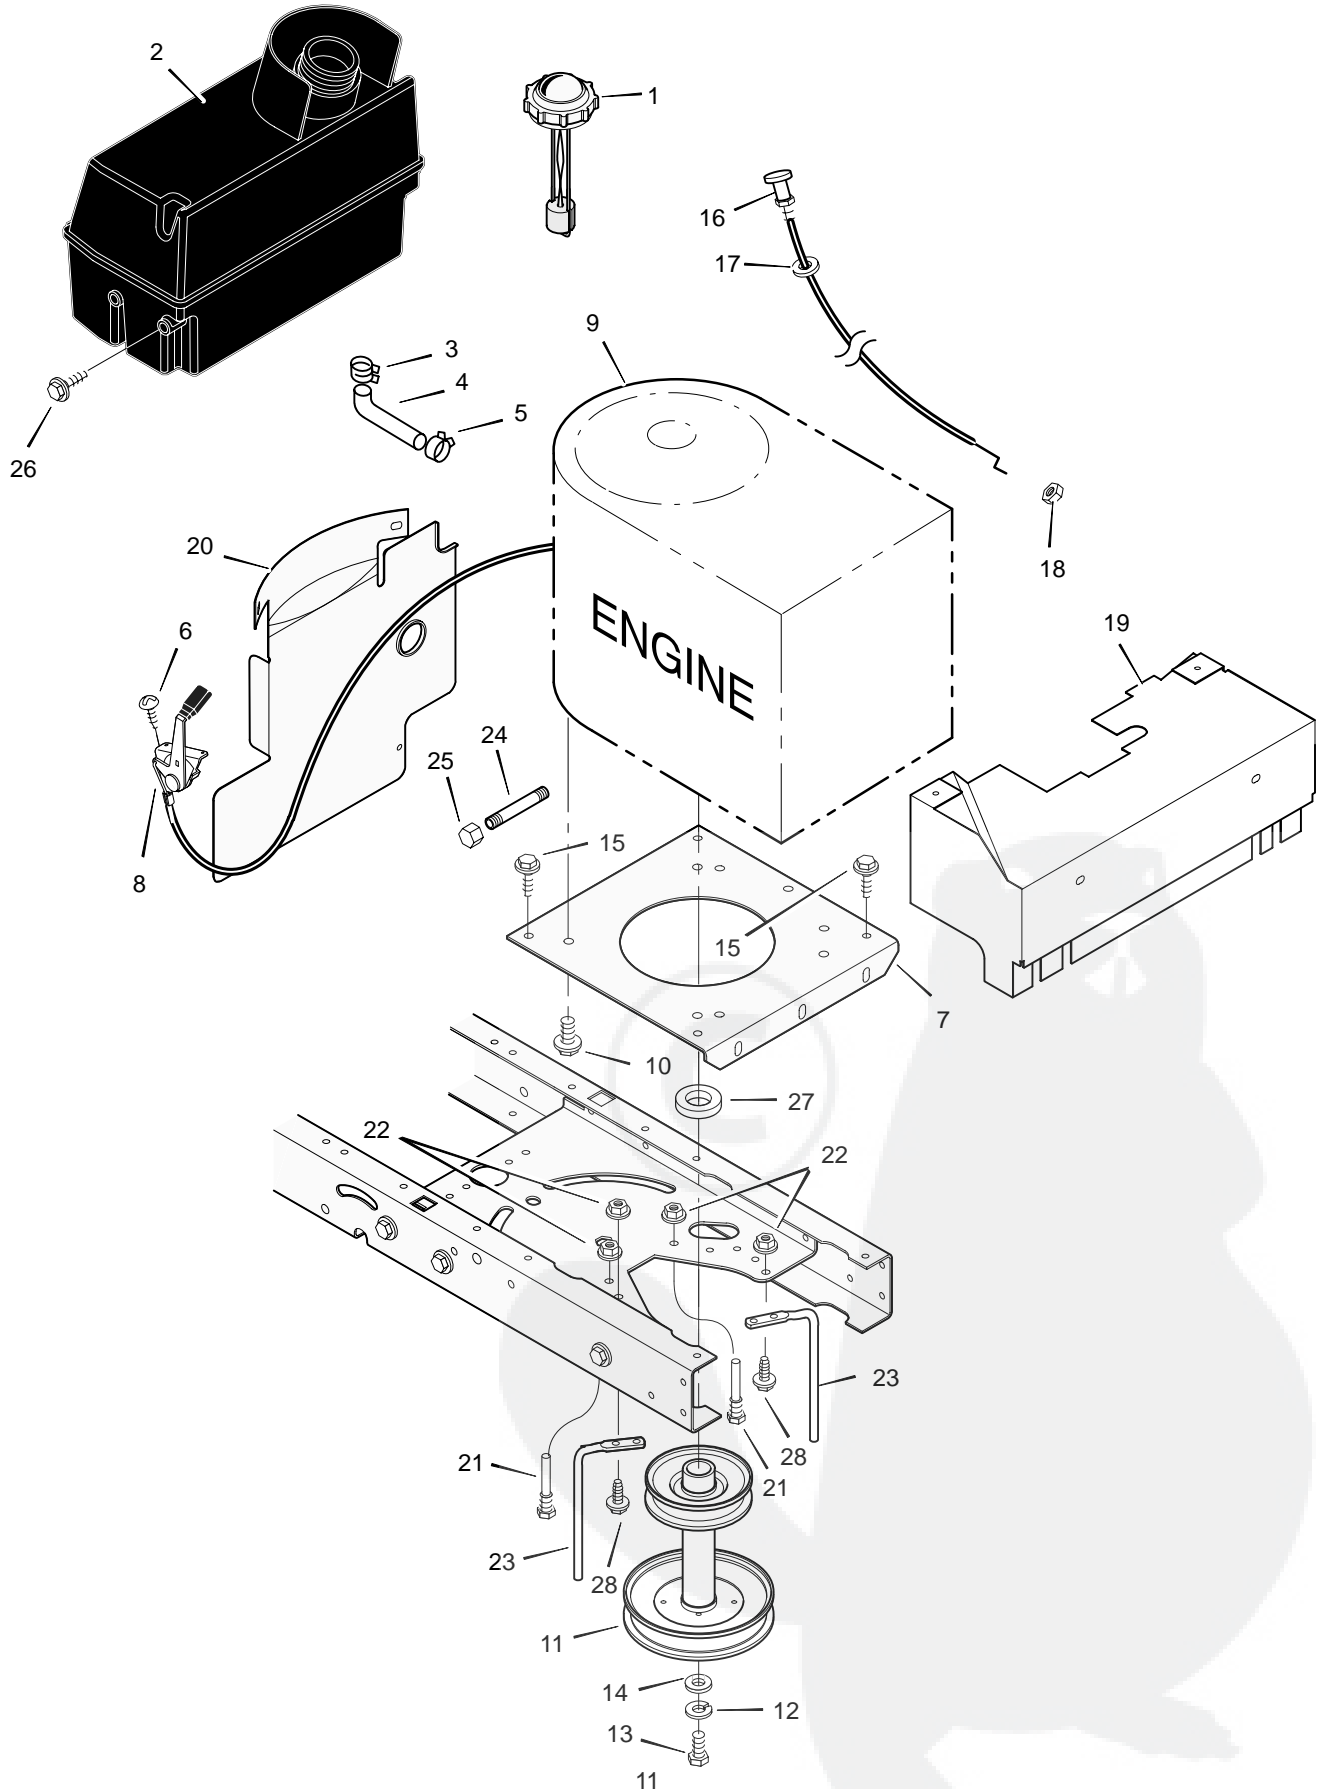

MODEL 42571x14A

REPAIR PARTS MOWER HOUSING

Key No.	Description	Part No.	Key No.	Description	Part No.
1	Pulley, Jackshaft	94199	33	Bolt, Carriage	2x53
2	Nut, Hex	15x121	34	Mandrell Housing	92574
3	Belt, Mower Drive	37x88	35	Bracket, Suspension	94058E700
4	Pulley, Idler	690387	36	Adapter, Blade	92466
5	Nut, Flange	15x84	37	Blade	95100E701
6	Jackshaft	94129	38	Washer	17x166
7	Spacer	94130	39	Washer	17x165
8	Link, Lift	690212E700	40	Nut	15x100
9	Pad, Friction	94137	41	Spring	166x4
10	Bolt, Shoulder	9x52	42	Cap, Push On	28x23
11	Bracket, Suspension	94055E700	43	Rod, Deflector	94957 Z
12	Pad Assembly, Left Brake	94049E700	44	Deflector Assembly	94707 SE
13	Knob	94068	45	Bracket, Deflector Hinge	94956E700
14	Bolt, Shoulder	9x51	46	Bracket, Front Hanger	94686E700
15	Plate, Suspension	94128E700	47	Washer	17x45 Z
16	Spring	166x43	48	Guide, Belt	94781
17	Nut, Flange	15x79	49	Spacer	690369
18	Bracket, Suspension	94192E700	50	Bolt, Axle	94025
19	Pin, Hanger	94194	51	Washer	17x91 Z
20	Washer	17x103	52	Spring, Extension	165x119
21	Pin, Hair	31x4	53	Wheel, Gage	92683
22	Bolt	25x7	54	Bracket, Right Wheel	92422E700
23	Cover, Pulley	94051E700	55	Bracket, Left Wheel	92423E700
24	Bolt, Shoulder	9x39	57	Screw	26x249
25	Arm, Idler	690408E700	58	Stiffener	94604E700
26	Spring	166x41	59	Housing, Blade *	94814E700
27	Pad Assembly, Right Brake	94047E700	60	Ring, Locking	31x11
28	Bracket, Brake	94193E700	1-60	Complete Mower Housing Assembly	776007
29	Spring	166x42	61	Plate, Mulcher	95080E700
30	Bracket, Suspension	94191E700	62	Bolt, Carriage	2x64
31	Plate	92426E700	63	Wingnut	14x86
32	Nut, Flange	15x88			

* Includes Key No. 17, 18, 30, 31, 32, 33, 45, 46, 53, 54, 55, and 56.

MODEL 42571x14A

REPAIR PARTS ENGINE MOUNT