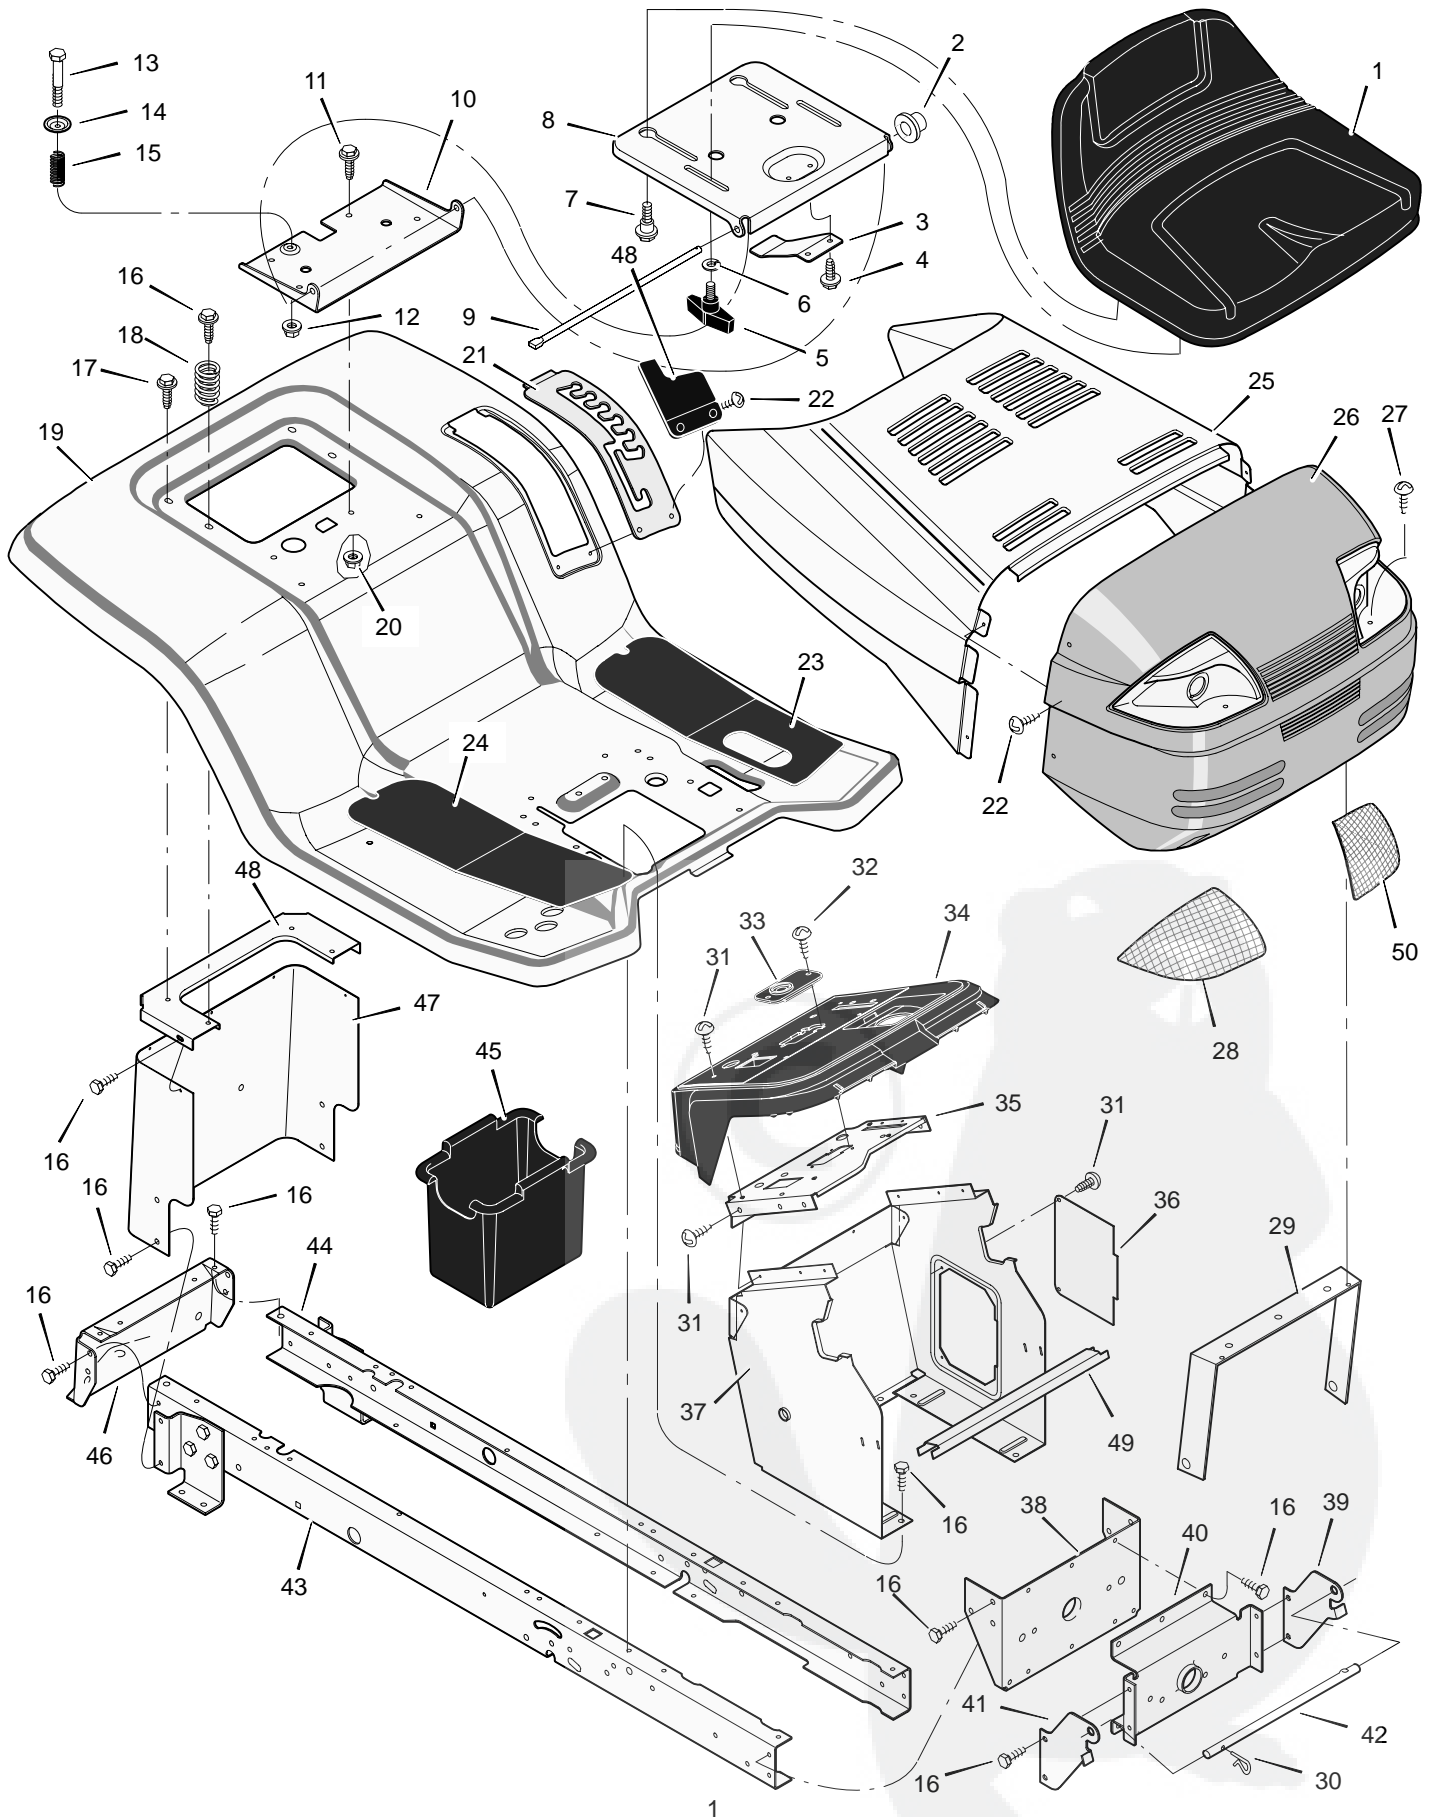

MODEL 42571x14A

REPAIR PARTS CHASSIS & HOOD

MODEL 42571x14A

REPAIR PARTS CHASSIS & HOOD

Key No.	Description	Part No.	Key No.	Description	Part No.
1	Seat	94163	27	Screw	26x239
2	Cap, Push On	28x23	28	Lens, Right	92539
3	Spring	94057	29	Brace, Grille	92541
4	Screw	26x229	30	Pin, Hair	31x4
5	Bolt, Wing	94160	31	Screw	26x270
6	Washer	17x47Z	32	Screw	26x238
7	Bolt, Shoulder	9x56	33	Bearing, Steering	94219
8	Support, Seat	94154E700	34	Dash	94223
9	Rod, Pivot	94156 Z	35	Plate, Dash	94221E700
10	Bracket, Pivot	94153E700	36	Panel, Access	93007E700
11	Bolt	1x45	37	Support, Dash	95082E700
12	Nut	15x89	38	Bracket, Rear Hanger	94013E700
13	Bolt, Shoulder	9x55	39	Support, Left Grille	690544E700
14	Washer	94155Z	40	Axle, Hanger	94007E700
15	Spring	164x31	41	Support, Right Grille	690543E700
16	Screw	26x249	42	Rod, Pivot	93137Z
17	Screw	26x263	43	Frame, Right	690206E700
18	Spring	164x30	44	Frame, Left	690207E700
19	Deck, Seat	94150E700	45	Container, Battery	690424
20	Nut	15x88	46	Plate, Hitch	94002E700
21	Plate, Index	94194E700	47	Plate, Rear	690218E700
22	Screw	9x47	48	Cover, Lift	94680
23	Mat, Left	94109	49	Channel	95081E700
24	Mat, Right	94108	50	Lens, Left	92540
25	Hood	93215E700	—	Instruction Book & Parts List	F-000803L
26	Grille Assembly (Includes Lens)	92542