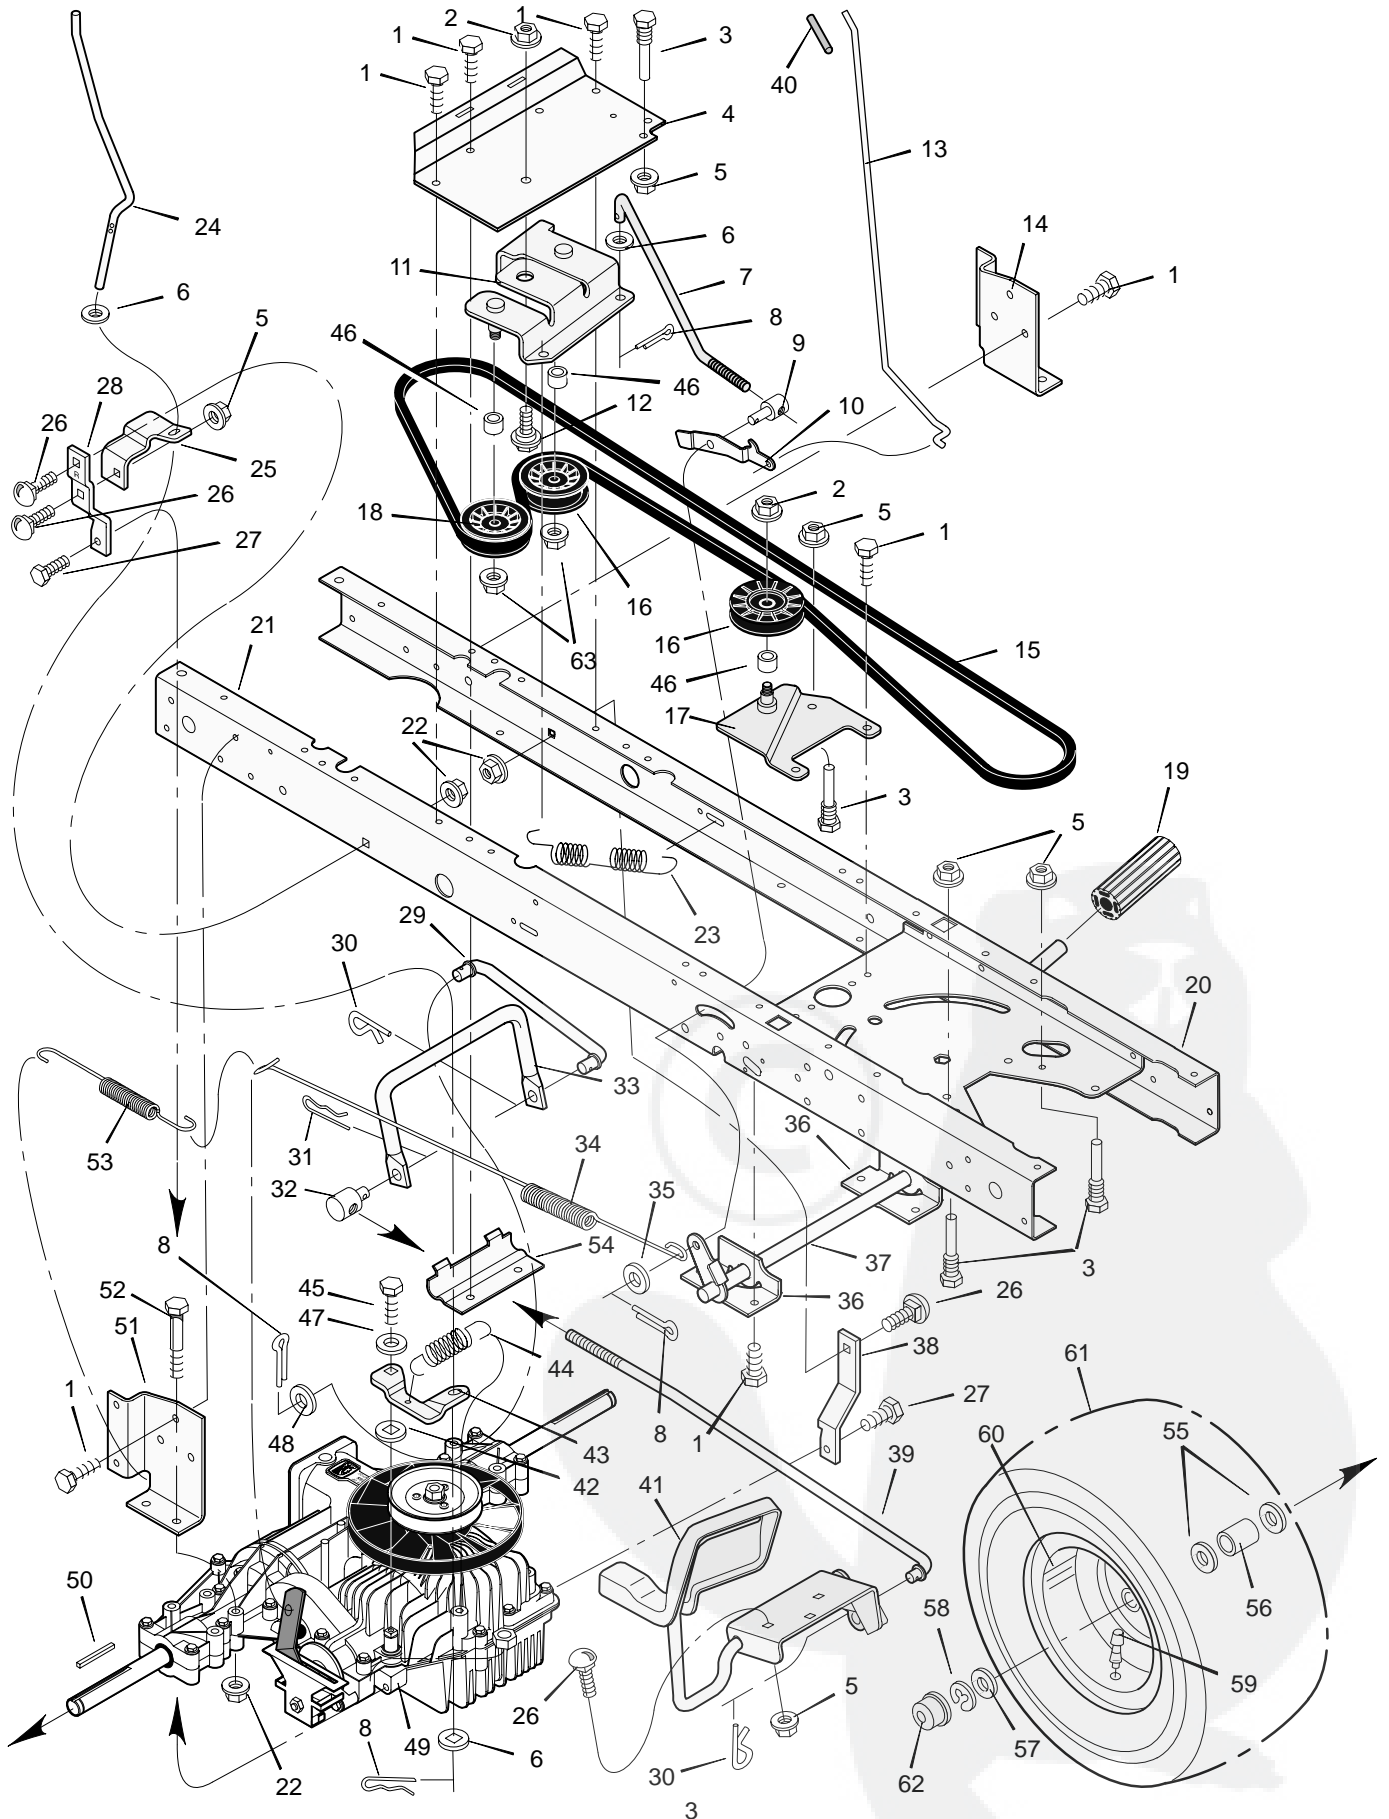

MODEL 42571x14A

REPAIR PARTS MOTION DRIVE

MODEL 42571x14A

REPAIR PARTS MOTION DRIVE

Key No.	Description	Part No.	Key No.	Description	Part No.
1	Screw	26x249	33	Rod, Yoke	94425E700
2	Nut, Flange	15x84	34	Spring, Extension	165x115
3	Guide, Belt	93349	35	Washer	17x169
4	Bracket, Idler	94431E700	36	Bracket, Pivot	94035E700
5	Locknut	15x79	37	Lever, Clutch/Brake	94038E700
6	Washer	17x47 Z	38	Strap, Left Torque	94433E700
7	Rod, Clutch	94417 Z	39	Rod, Link	94424 Z
8	Pin, Cotter	30x20	40	Grip	91079
9	Adjuster	94815	41	Pedal, Speed Control	690013E700
10	Latch, Parking Brake	94045 Z	42	Washer	17x148
11	Bracket Assembly, Idler	690517 Z	43	Arm, Disconnect	94430 Z
12	Bolt, Shoulder	9x39	44	Spring	165x112
13	Rod, Parking Brake	95005 Z	45	Bolt	6x105
14	Bracket, Transaxle	94185E700	46	Spacer	690369
15	Belt	37x61	47	Washer	17x38
16	Pulley, Idler	690409	48	Washer	17x169
17	Arm Assembly, Idler	94409 Z	49	Transaxle * *	* *
18	Pulley, Idler	690410	50	Key, Square	21553
19	Pedal	21544	51	Bracket, Right Transaxle	94184E700
20	Frame, Left	690207E700	52	Bolt	1x155
21	Frame, Right	690206E700	53	Spring, Extension	165x92
22	Nut, Flange	15x88	54	Clamp, Transaxle	94434E700
23	Spring, Extension	165x142	55	Washer	17x160
24	Rod, Disconnect	94428 Z	56	Spacer	690554 Z
25	Bracket, Disconnect	94429E700	57	Washer	17x195
26	Bolt, Carriage	2x53	58	E-Ring	11x3
27	Screw	26x216	59	Valve Stem	24373
28	Strap, Right Torque	94432E700	60	Wheel & Tire Assembly	92511-601
29	Rod, Link	94426 Z	61	Tire *	407926
30	Pin, Hair	31x4	—	Tube	407049
31	Pin, Hair	31x6	62	Cap, Hub	94618
32	Nut, Adjuster	92132	63	Nut	15x98