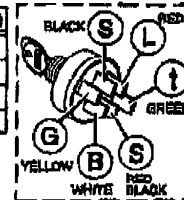

MODEL 42817x99A

REPAIR PARTS ELECTRICAL SYSTEM

POS	FUNCTION	CIRCUIT (MAKE)
1	OFF	G+L
2	RUN LIGHTS	B+L
3	RUN	NONE
4	START	B+S