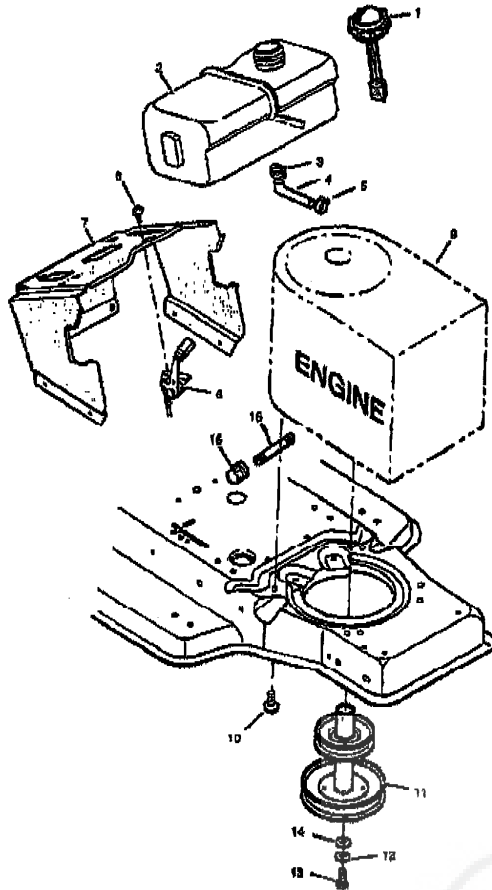

MODEL 42817x99A

REPAIR PARTS STEERING

MODEL 42817x99A

**REPAIR PARTS
 STEERING**

Key No.	Description	Part No.
1	Wheel, Steering	92076
2	Nut, Hex	15x118
3	Bolt, Hex	1x66
4	Post, Steering	01860Z
5	Bolt, Hex	1x74
6	Screw	26x249
7	Bracket, Sector	91716E700
8	Gear, Pinion	92007
9	Bearing	91766
10	Bolt, Hex	1x84
11	Locknut, Flange	15x67
12	Spacer	92564
13	Gear, Sector	92318
14	Bracket, Sector	91708E700
15	Kit, Steering Gear	402075
16	Bolt, Hex	1x146
17	Support, Rear Axle	92529E700
18	Rod, Tie	90038E700
19	Pin, Cotter	30x49
20	Bearing	92527
21	Washer	17x57
22	Pin, Cotter	30x20
23	Washer	17x113
24	Spindle Assembly, Right	91828E700
25	Spindle Assembly, Axle & Left	92519 F200
26	Support, Front Axle	92528E700
27	Tire*	91912
—	Tube	407047
28	Stem, Valve	24373
29	Bearing, Wheel	91334
30	Washer	17x115
31	Wheel & Tire Assembly	92287-601
32	Bearing	92097
33	Locknut, Flange	15x113
34	Link, Drag	91749F 200
36	Spacer, Pinion Gear	92280
38	Hub Cap (Optional)	24682

*When you order a tire, make sure to give the brand name of the tire so that the tread pattern on the tire will match.

MODEL 42817x99A

**REPAIR PARTS
 ENGINE MOUNT**

Key No.	Description	Part No.
1	Fuel Cap	01948
2	Fuel Tank	02942
3	Hose Clamp	01174
4	Fuel Line	23715
5	Hose Clamp	23713
6	Screw	202201
7	Support, Deah	03188E701
8	Throttle Control	02371
9	Engine*	08716-20020AA
10	Bolt, Engine Mount	25x7
11	Stack Pulley Assembly	025052
12	Lockwasher	10x03
13	Bolt, Hex	1x140
14	Washer	17x170
15	Pipe, Oil Drain	24000
16	Cap, Oil Drain	21851