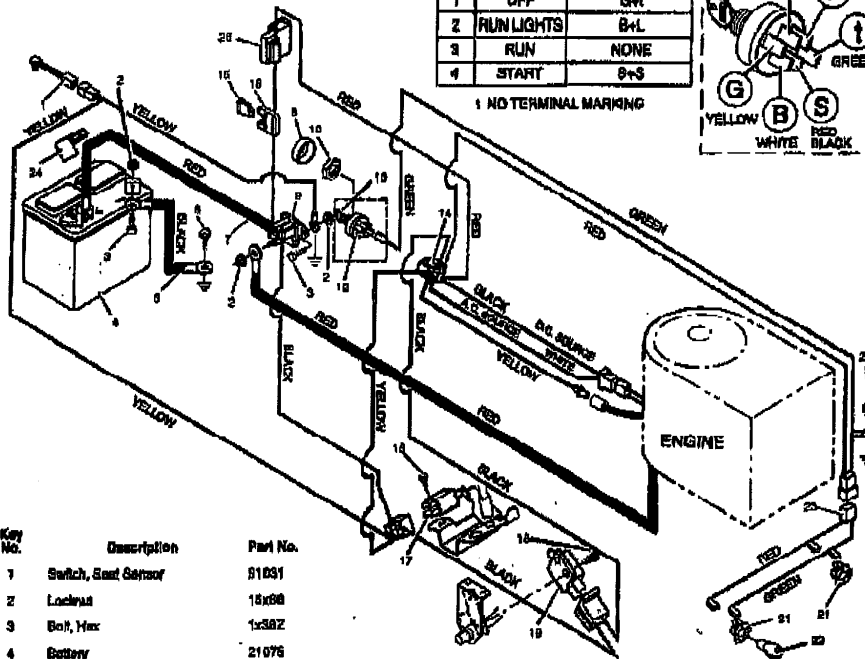

*When you order a tire, make sure to give the brand name of the tire so that the tread pattern on the tire will match.

MODEL 42817x99A

**REPAIR PARTS
 ENGINE MOUNT**

Key No.	Description	Part No.
1	Fuel Cap	01948
2	Fuel Tank	02942
3	Hose Clamp	01174
4	Fuel Line	23715
5	Hose Clamp	23713
6	Screw	202201
7	Support, Deah	03188E701
8	Throttle Control	02371
9	Engine*	08716-20020AA
10	Bolt, Engine Mount	25x7
11	Stack Pulley Assembly	025052
12	Lockwasher	10x03
13	Bolt, Hex	1x140
14	Washer	17x170
15	Pipe, Oil Drain	24000
16	Cap, Oil Drain	21851

F-84889

MODEL 42817x99A

REPAIR PARTS ELECTRICAL SYSTEM

POS	FUNCTION	CIRCUIT (MAKE)
1	OFF	G+L
2	RUN LIGHTS	B+L
3	RUN	NONE
4	START	B+S

1 NO TERMINAL MARKING

Key No.	Description	Part No.
1	Switch, Start Solenoid	91031
2	Locknut	16x98
3	Bolt, Hex	1x382
4	Battery	21076
-	Acid, Battery (Electrolyte)	90668
6	Cable, Battery Ground	24x9
8	Screw	28x248
7	Cable, Red Battery	24x12
9	Cap, Ignition	91488
9	Solenoid	24285
10	Nut, Hex	91480
10	Switch, Ignition	92977
13	Key, Ignition	20729
14	Harness, Chassis Wire	230x49
16	Fuse	54212
16	Holder, Fuse	407078
17	Switch, PTO	91289
18	Screw	28x233
19	Switch, Clutch	24273
20	Screw	25x2
21	Bracket, Light	92372
22	Bulb, Light	90094
23	Harness, Light Wire	250x40
24	Cover, Terminal	54148
25	Ammeter	93158