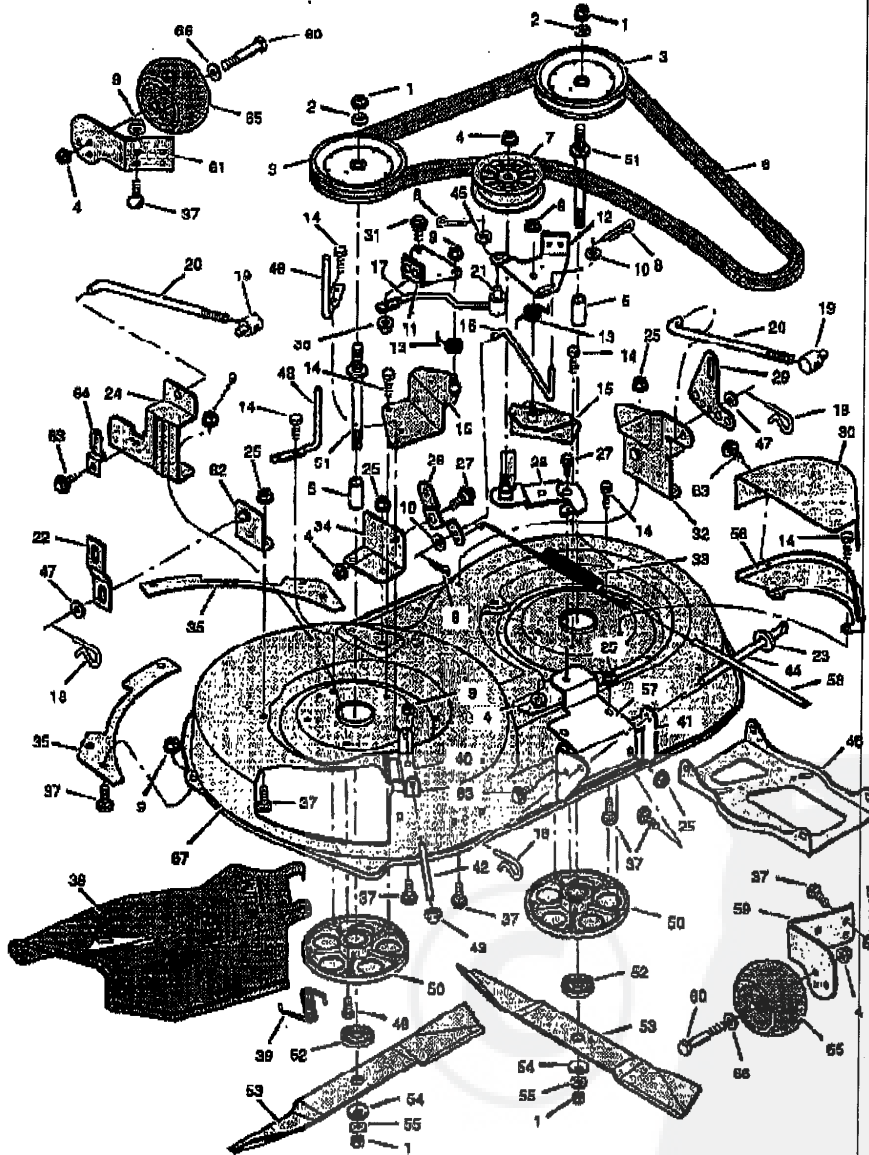

MODEL 42817x99A

**REPAIR PARTS
MOWER HOUSING**

MODEL 42817x99A

**REPAIR PARTS
MOWER HOUSING**

Key No.	Description	Part No.	Key No.	Description	Part No.
1	Nut, Hex	15x100	36	Plate	92426E701
2	Lockwasher	18x33	36	Locknut, Flange	15x69
3	Pulley, Jackshaft	92425	37	Bolt, Carriage	2x53
4	Locknut, Flange	15x84	38	Deflector Assembly, Chute	924655E
5	Spacer	91903	39	Spring, Torsion	168x4
6	Belt, Blade Drive	37x76	40	Bracket, Hinge	91765E701
7	Pulley, Idler	91801	41	Bracket, Front Hanger	92405E701
8	Pin, Cotter	30x20	42	Rod, Deflector	91767Z
9	Locknut, Flange	15x88	43	Cap, Push On	28x23
10	Washer	17x46Z	44	Rod, Hanger	91739Z
11	Brake Assembly, Right	92413E700	45	Washer	17x124
12	Brake Assembly, Left	92411E700	46	Hanger, Front	921195E
13	Spring, Torsion	168x27	47	Washer	17x91Z
14	Bolt, Hex	25x6	48	Rod, Belt Guide	92424E700
15	Bracket Assembly, Brake	92415E700	49	Bolt, Hex	1x189
16	Rod, Brake	92421Z	50	Housing, Jackshaft	90905
17	Rod, Cross Link	92420Z	51	Jackshaft	91922
18	Pin, Hair	31x4	52	Adapter, Blade	92465
19	Nut, Adjustable	92132	53	Blade, 42" (2 required)	92418E701
20	Rod, Adjuster	92134Z	54	Washer, Belleville	17x166
21	Nut, Adjustable	21920	55	Washer	17x155
22	Link, Suspension	92064E700	56	Bracket, Pulley Cover	92418E700
23	Washer	17x103	57	Bracket, Idler Mount	92408E700
24	Bracket, Right	92402E700	58	Indicator, Plastic	92163
25	Nut, Flange	15x79	59	Bracket, Right Wheel	92422E700
26	Bracket, Pivot	920335E	60	Bolt, Shoulder	9x23
27	Bolt, Carriage	9x33	61	Bracket, Left Wheel	92423E700
28	Arm Assembly, Idler	920325E	62	Bracket Assembly, Right Lifter	92409E700
29	Plate, Adjuster	91741E701	63	Screw	28x249
30	Cover, Pulley	92417E700	64	Guide, Belt	91873E700
31	Bolt, Shoulder	9x40	65	Wheel, Gauge	92265
32	Bracket Assembly, Left Lifter	92404E700	66	Washer	17x102
33	Spring, Extension	165x72	67	Housing, Blade	92401E700
34	Bracket, Pivot	92407E700	1-67	Complete Mower Housing Assembly	403347