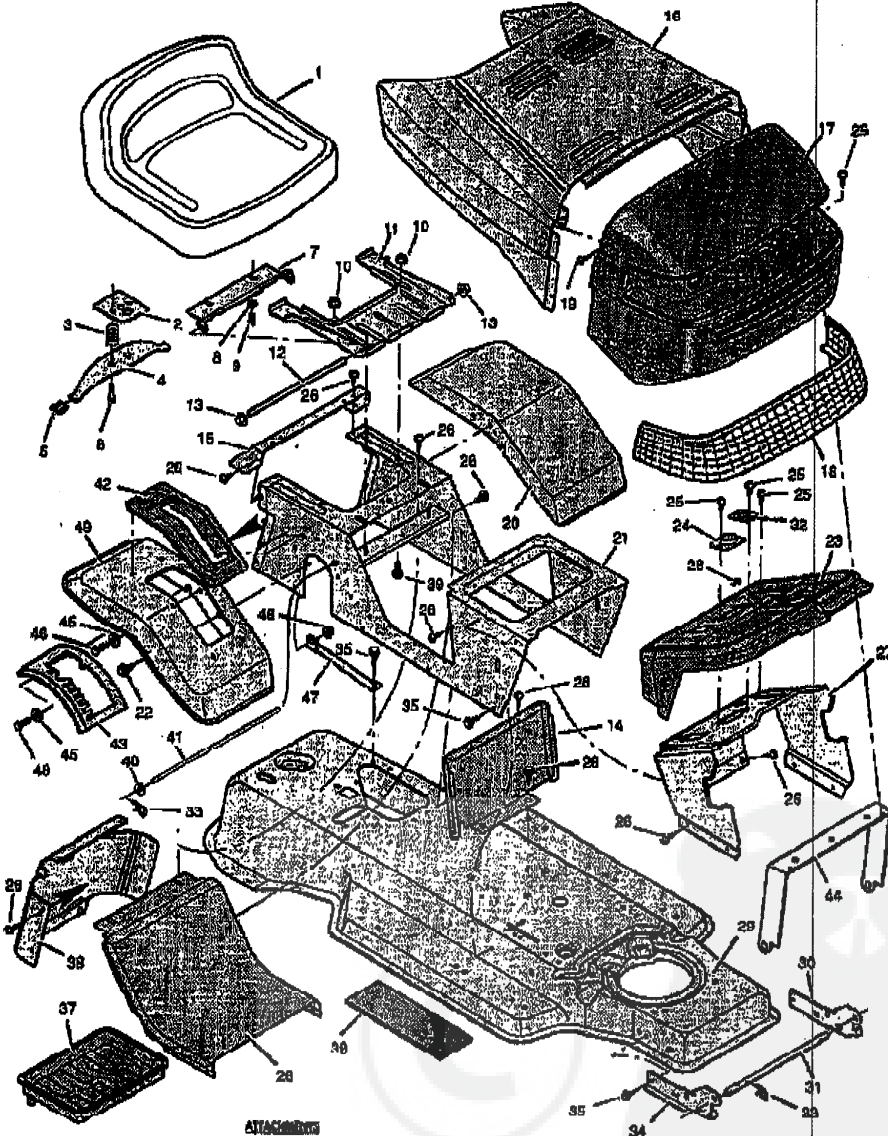

MODEL 42817x99A

42" S/D - L/T
16 HP TEC. DRV ENGINE
SMIRT-ON-THE-GO
6-SPEED PEERLESS TRANSALE

**REPAIR PARTS
CHASSIS & HOOD**

ATTACHMENTS

24750 Mowing Kit	24760 Catcher Assembly
24750 Lawn Sweeper	24830 Vic Wagon
24435 Snow Blade	24537 Snow Thrower
24028 Wheel Weights	24536 Top Chain

MODEL 42817x99A

**REPAIR PARTS
CHASSIS & HOOD**

Key No.	Description	Part No.	Key No.	Description	Part No.
1	Seat	92040	31	Rod, Pivot	93197Z
2	Plate Assembly, Switch	91963Z	32	Bearing	93155
3	Spring, Compression	164x26	33	Pin, Hair	31x4
4	Spring, Seat	91864	34	Bracket, Right Grille	92346E700
5	Slide, Spring	91822	35	Screw	26x248
6	Bolt, Shoulder	9x38	36	Mat	91901
7	Support, Seat	92394E700	37	Tray, Battery	91896
8	Lockwasher	16x16	38	Cap, Console *	02443F100
9	Bolt, Hex	1x45	39	Bolt	2x64
10	Locknut, Flange	15x88	40	Washer	17x36
11	Bracket, Pivot	92546E700	41	Rod, Battery	56589Z
12	Rod, Pivot	91730 Z	42	Cover, Shift	91905
13	Cap, Push On	26x23	43	Gate, Shift	91892
14	Insert, Front	92546F200	44	Brace, Grille	93190Z
15	Fender, Apron	91724F200	45	Washer	17x36Z
16	Hood	93215F200	46	Bolt, Hex	1x38
17	Grille	93198	47	Strut, Shifter	91910
18	Lens	93199	48	Locknut	15x66
19	Screw	9x47	49	Fender, SOG	92379F200
20	Fender	92326F200	—	Instruction Book	F-94704
21	Console Assembly	92547F200	—	Repair Parts Book	F-94769
22	Screw	26x289	—	Decal, Left Hood	44x4101
23	Dash Panel	93134	—	Decal, Right Hood	44x4100
24	Bearing, Steering	93135	—	Decal, Left Console	44x4008
25	Screw	26x289	—	Decal, Right Console	44x4010
26	Screw	26x270	—	Decal, Top Console - Warning	44x2586
27	Support, Dash	93136E700	—	Decal, Shift Pattern	44x119
28	Insert, Rear	92549F200	—	Plaque, Name (Hood)	280x56
29	Frame Assembly	92516F200	—	Plaque, Name (Grille)	280x57
30	Bracket, Left Grille	92347E700