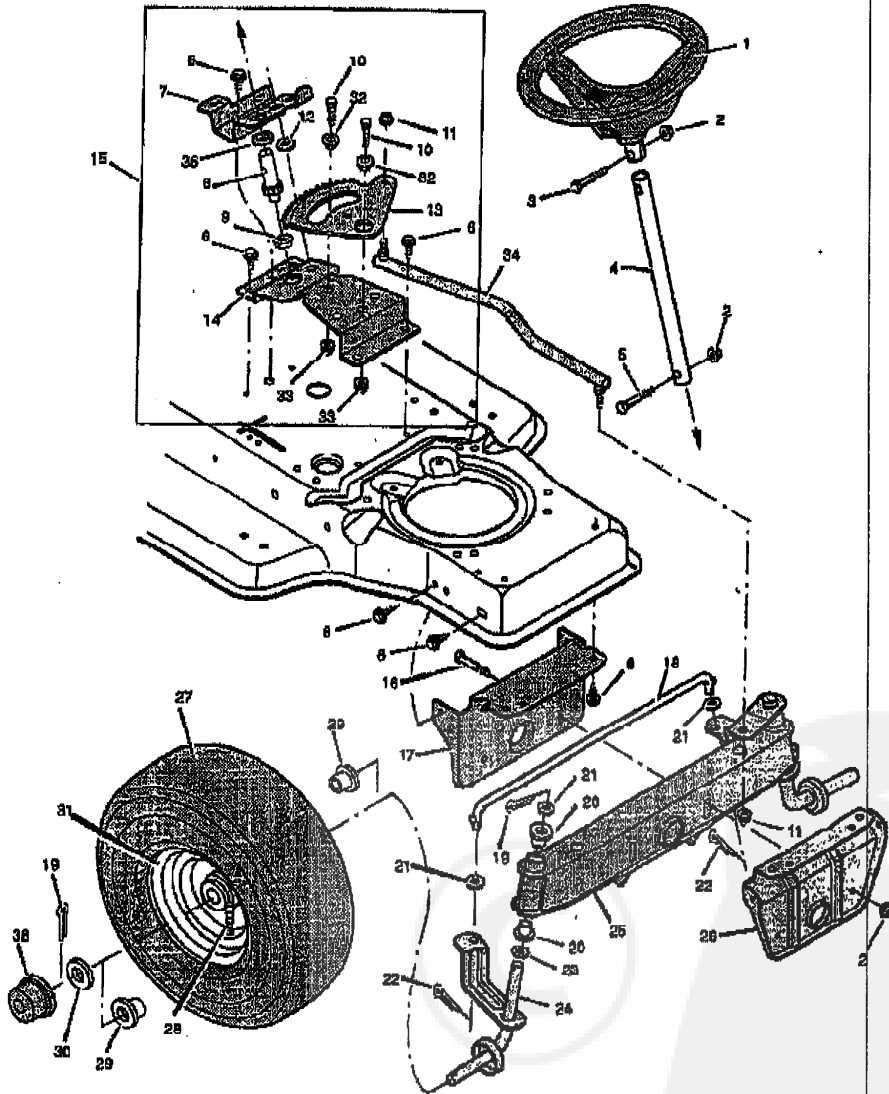

MODEL 42817x99A

REPAIR PARTS STEERING

MODEL 42817x99A

**REPAIR PARTS
STEERING**

Key No.	Description	Part No.
1	Wheel, Steering	92076
2	Nut, Hex	15x118
3	Bolt, Hex	1x66
4	Post, Steering	01860Z
5	Bolt, Hex	1x74
6	Screw	26x249
7	Bracket, Sector	91716E700
8	Gear, Pinion	92007
9	Bearing	91766
10	Bolt, Hex	1x84
11	Locknut, Flange	15x67
12	Spacer	92564
13	Gear, Sector	92318
14	Bracket, Sector	91708E700
15	Kit, Steering Gear	402075
16	Bolt, Hex	1x146
17	Support, Rear Axle	92529E700
18	Rod, Tie	90038E700
19	Pin, Cotter	30x49
20	Bearing	92527
21	Washer	17x57
22	Pin, Cotter	30x20
23	Washer	17x113
24	Spindle Assembly, Right	91828E700
25	Spindle Assembly, Axle & Left	92519 F200
26	Support, Front Axle	92528E700
27	Tire*	91912
—	Tube	407047
28	Stem, Valve	24373
29	Bearing, Wheel	91334
30	Washer	17x115
31	Wheel & Tire Assembly	92287-601
32	Bearing	92097
33	Locknut, Flange	15x113
34	Link, Drag	91749F 200
36	Spacer, Pinion Gear	92280
38	Hub Cap (Optional)	24682

*When you order a tire, make sure to give the brand name of the tire so that the tread pattern on the tire will match.