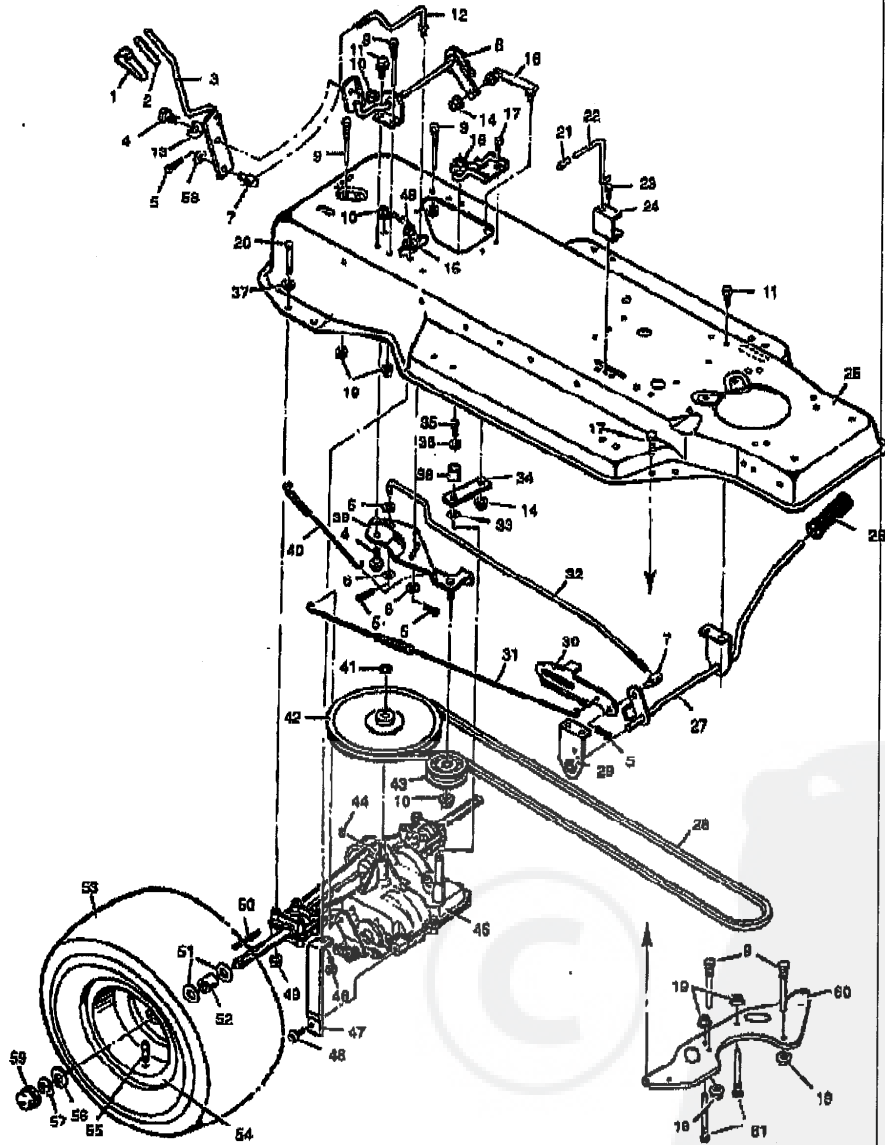

MODEL 42817x99A

REPAIR PARTS MOTION DRIVE

F-94883

MODEL 42817x99A

**REPAIR PARTS
MOTION DRIVE**

Key No.	Description	Part No.	Key No.	Description	Part No.
1	Grip	65449	53	Washer	17x148
2	Grip, Inner	20476	34	Yoke, Shift	920412
3	Handle, Shift	920315E	36	Bolt, Hex	1x82
4	Bolt, Shoulder	9x39	38	Lockwasher	16x32
5	Pin, Cotter	30x20	37	Washer	17x148Z
6	Washer	17x47Z	39	Pilot, Support	91689
7	Nut, Adjustable	21820	39	Bracket Assembly, Idler	920295E
8	Shifter Assembly	92043E70D	40	Spring, Motion Drive	165x765E
9	Guide, Belt	91754	41	Ring, Retainer	11x7
10	Locknut, Flange	15x34	42	Pulley, Motion Drive	91807
11	Screw	26x249	43	Pulley, Backside Idler	91179
12	Link, Clutch	91877	44	Key, Woodruff	20697
13	Washer, Curved	20x1	45	Transaxle, Complete Peerless Model No. 930-011**	
14	Locknut, Flange	16x87	46	Bolt, Carriage	2x64
16	Washer	17x45	47	Support, Transaxle	91804
16	Link Assembly, Shifter	92085	48	Screw	26x216
17	Screw	26x249	49	Locknut, Flange	15x38
18	Bracket, Support	91899Z	50	Key, Square	21563
19	Nut, Flange	15x79	51	Washer	17x160
20	Bolt, Hex	1x124	52	Spacer, Transaxle	87x100Z
21	Grip	91079	53	Tire (Included with Key No. 54) *	92374
22	Rod, Control	91727Z	—	Tube (Included with Key No. 54)	407049
23	Screw	26x214	54	Wheel and Tire Assembly	92290-60
24	Guide, Bracket	91825Z	55	Valve Stem	24373
25	Frame Assembly	92516F200	56	Washer	17x115
26	Pedal, Clutch/Brake	21544	57	E-Ring	11x3
27	Lever Assembly	91862E70D	58	Washer	17x53Z
28	Belt, Motion Drive	37x61	59	Hub Cap (Optional)	24582
29	Bracket, Lever Support	91719E70D	60	Plate, Belt Guide	92587E70D
30	Latch, Park Brake	91712Z	61	Guide, Belt	20619
31	Spring, Brake Extension	165x82			
32	Rod, Clutch	91808Z			

*When you order a tire, make sure to give the brand name of the tire so that the tread pattern on the tire will match.

**Parts are available from a Tecumseh Authorized Service Center. See the telephone directory.