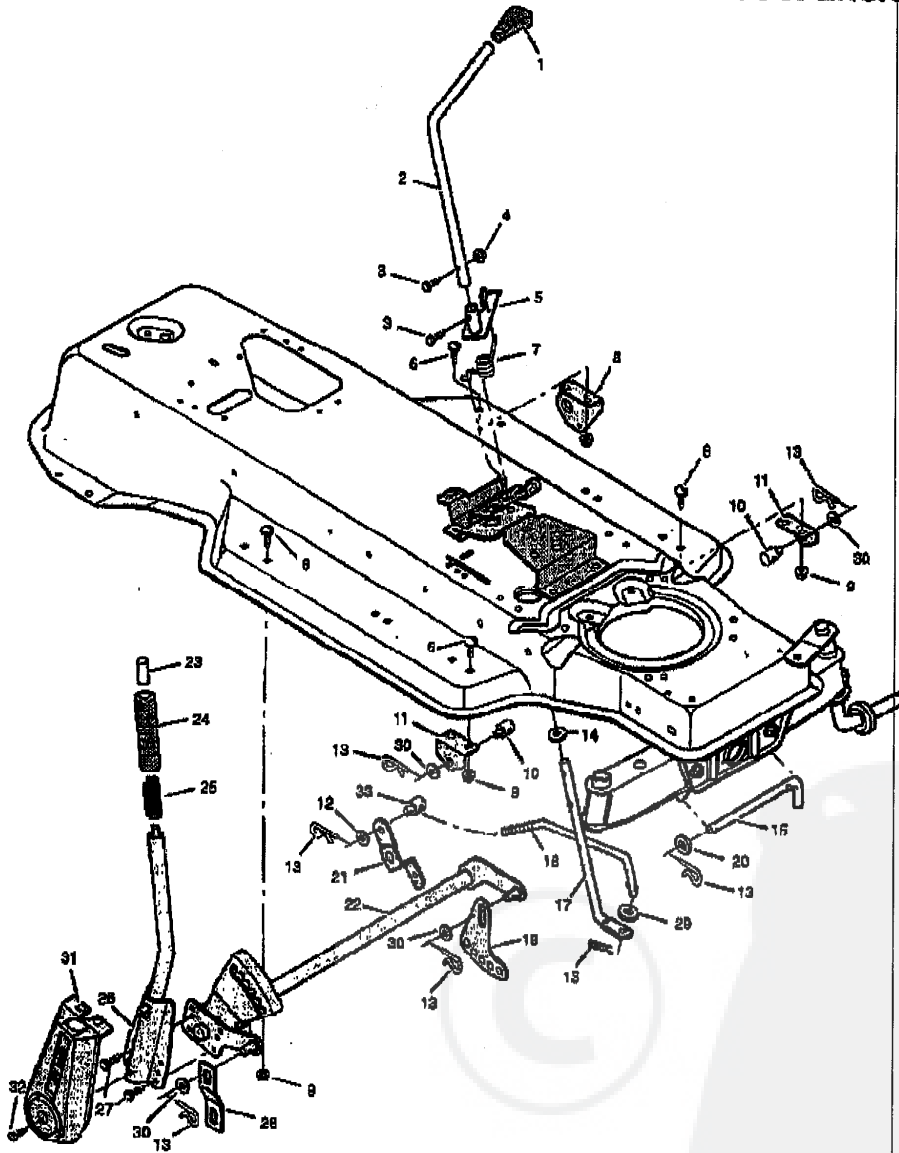

MODEL 42817x99A

**REPAIR PARTS
MOWER HOUSING SUSPENSION**

MODEL 42817x99A

**REPAIR PARTS
MOWER HOUSING SUSPENSION**

Key No.	Description	Part No.
1	Grip	55449
2	Control, Blade Rotation	01700Z
3	Bolt, Hex	25x3
4	Locknut, Hex	15x07
5	Lever Assembly, Switch	01017E700
6	Bolt, Carriage	0x59
7	Spring, Tension	100x32
8	Bracket, Rear Hanger	02006E700
9	Nut, Flange	16x79
10	Nut, Adjusting	02132
11	Bracket, Adjuster Rod	02109F6
12	Washer	17x124
13	Pin, Hair	31x4
14	Washer	17x122
15	Pin, Pull	00027Z
17	Lever, Lower Blade Control	01707E700
18	Rod, Blade Control	01705Z
19	Plate, Adjuster	01741E701
20	Washer	17x109
21	Bracket, Pivot	020395E
22	Lifter Assembly	02065E700
23	Knob, Steel	01201
24	Grip	01300
25	Spring, Compression	104x21
26	Handle Assembly	010235E
27	Screw	20x40
28	Link, Suspension	02064E700
29	Washer	17x47Z
30	Washer	17x01Z
31	Cover, Lift Lever (Optional)	02157
32	Screw	20x000
33	Nut, Adjusting	21020