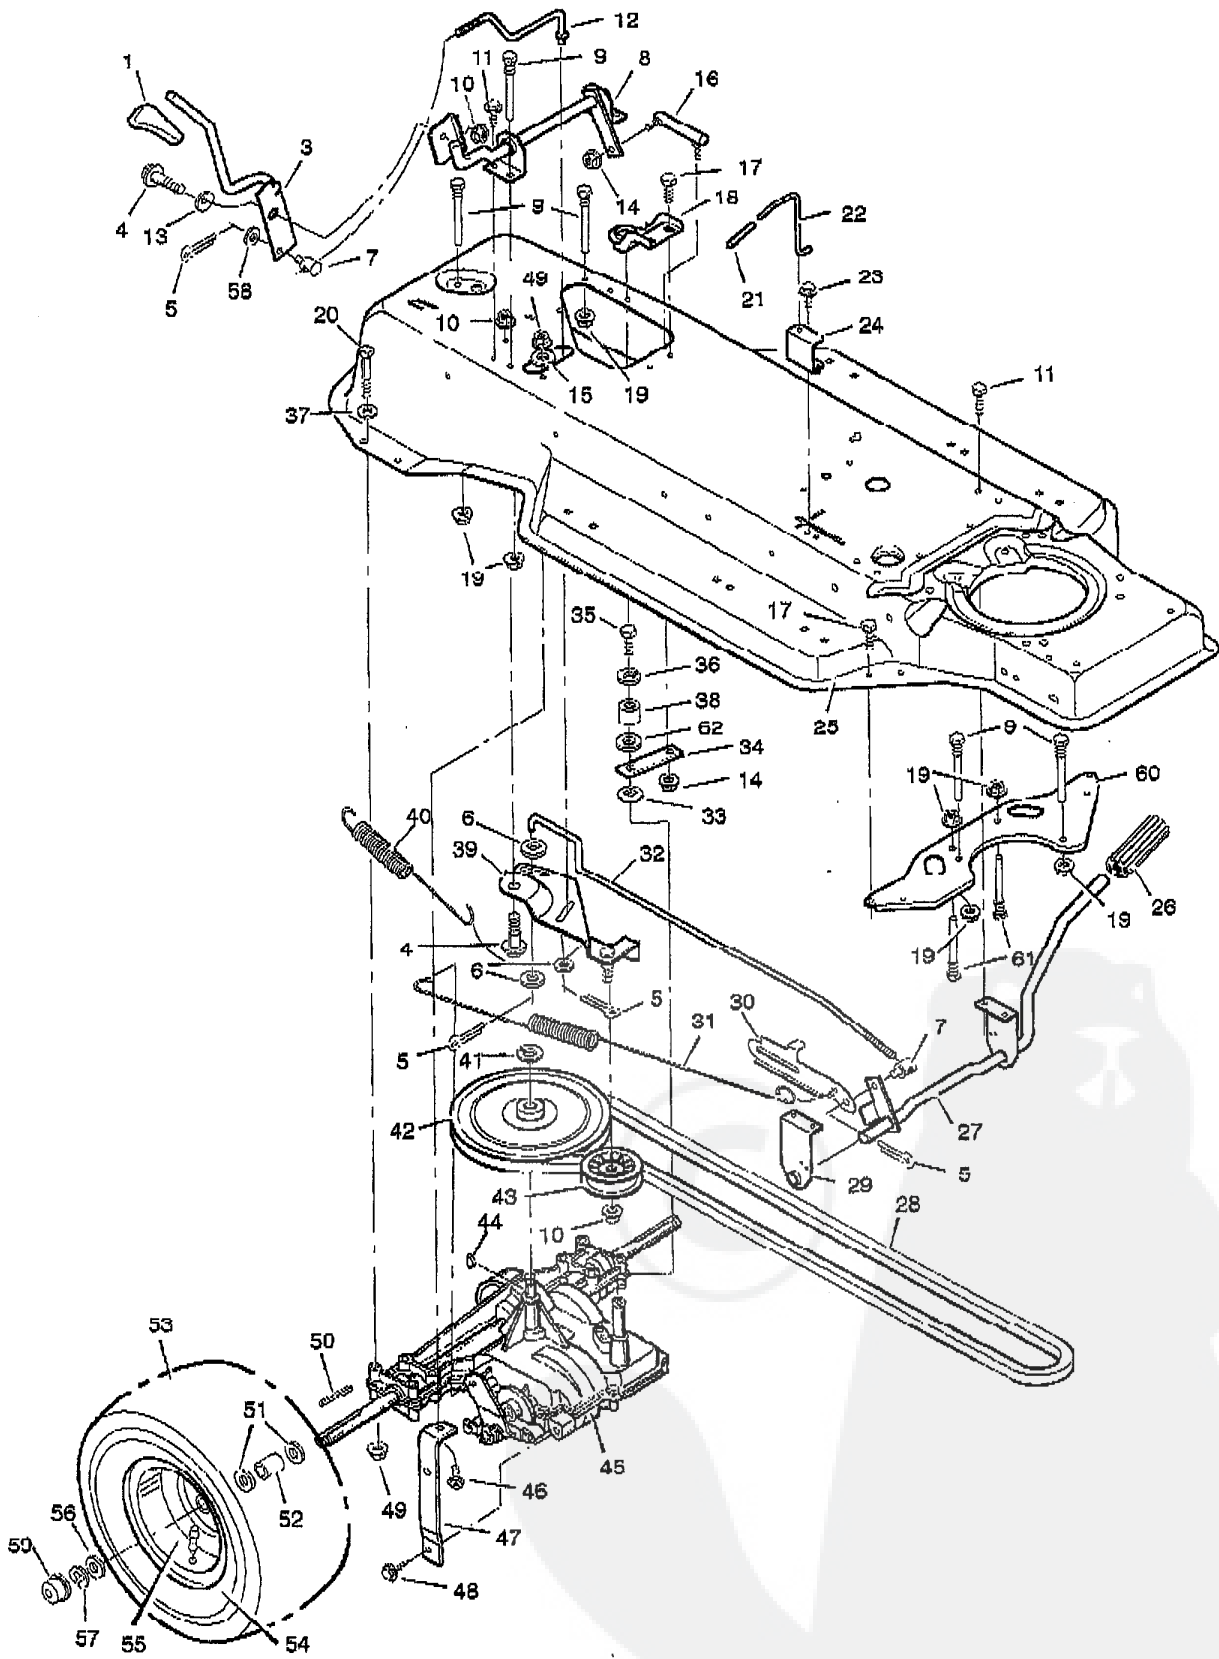

420Z/X99A Lawn Tractor (1999)
Electrical System

Ref #	Part Number	Qty	Description
1	091031		Switch, Seat Sensor
2	15X116		Locknut
3	001X38		Bolt, Hex
4	091414		Battery
	055702		Acid, Battery (Electrolyte)
5	0024X9		Cable, Battery Ground
6	26X249		Screw
7	024X29		Cable, Red Battery
8	091488		Cap, Ignition
9	024285		Solenoid
10	091489		Nut
11	26X214		Screw
12	092377		Switch, Ignition
13	020729		Key, Ignition
14	250X49		Harness, Chassis Wire
15	054212		Fuse
16	407078		Holder, Fuse
17	091299		Switch, Clutch
18	26X233		Screw
19	024273		Switch, Clutch
20	0025X2		Screw
21	092372		Socket, Light
22	090084		Bulb, Light
23	250X40		Harness, Light Wire
24	054148		Cover, Terminal
25	024196		Cover, (Optional)
26	093156		Ammeter

420Z/430Z Lawn Tractor (1999)
Engine Mount

42021899A Lawn Tractor (1999)
 Engine Mount

Ref #	Part Number	Qty	Description
1	091348		Fuel Cap
2	092597		Fuel Tank
3	091174		Hose Clamp
4	023716		Fuel Line
5	091174		Hose Clamp
6	26X201		Screw
7	93136E701		Support, Dash
8	092371		Throttle Control
9			Engine Parts are available from a Tecumseh Authorized Service Center. See "Engines, Gasoline" or "Gasoline Engines" in the yellow pages of the telephone directory.
10	0025X7		Bolt, Engine Mount
11	092505 Z		Stack Pulley Assembly
12	019X35		Lockwasher
13	01X140		Bolt, Hex
14	17X170		Washer
15	024066		Pipe, Oil Drain
16	021651		Cap, Oil Drain

Ref #	Part Number	Qty	Description
52	87X1002		Spacer, Transaxle
53	092374		Tire (Included with Key No. 54)
	407049		Tube (Included with Key No. 54)
54	092290-601		Wheel and Tire Assembly
55	024373		Valve Stem
56	17X115		Washer
57	0011X3		E-Ring
58	17X532		Washer
59	024582		Hub Cap (Optional)
60	092694E701		Plate, Belt Guide
61	020619		Guide, Belt
62	17X180		Washer