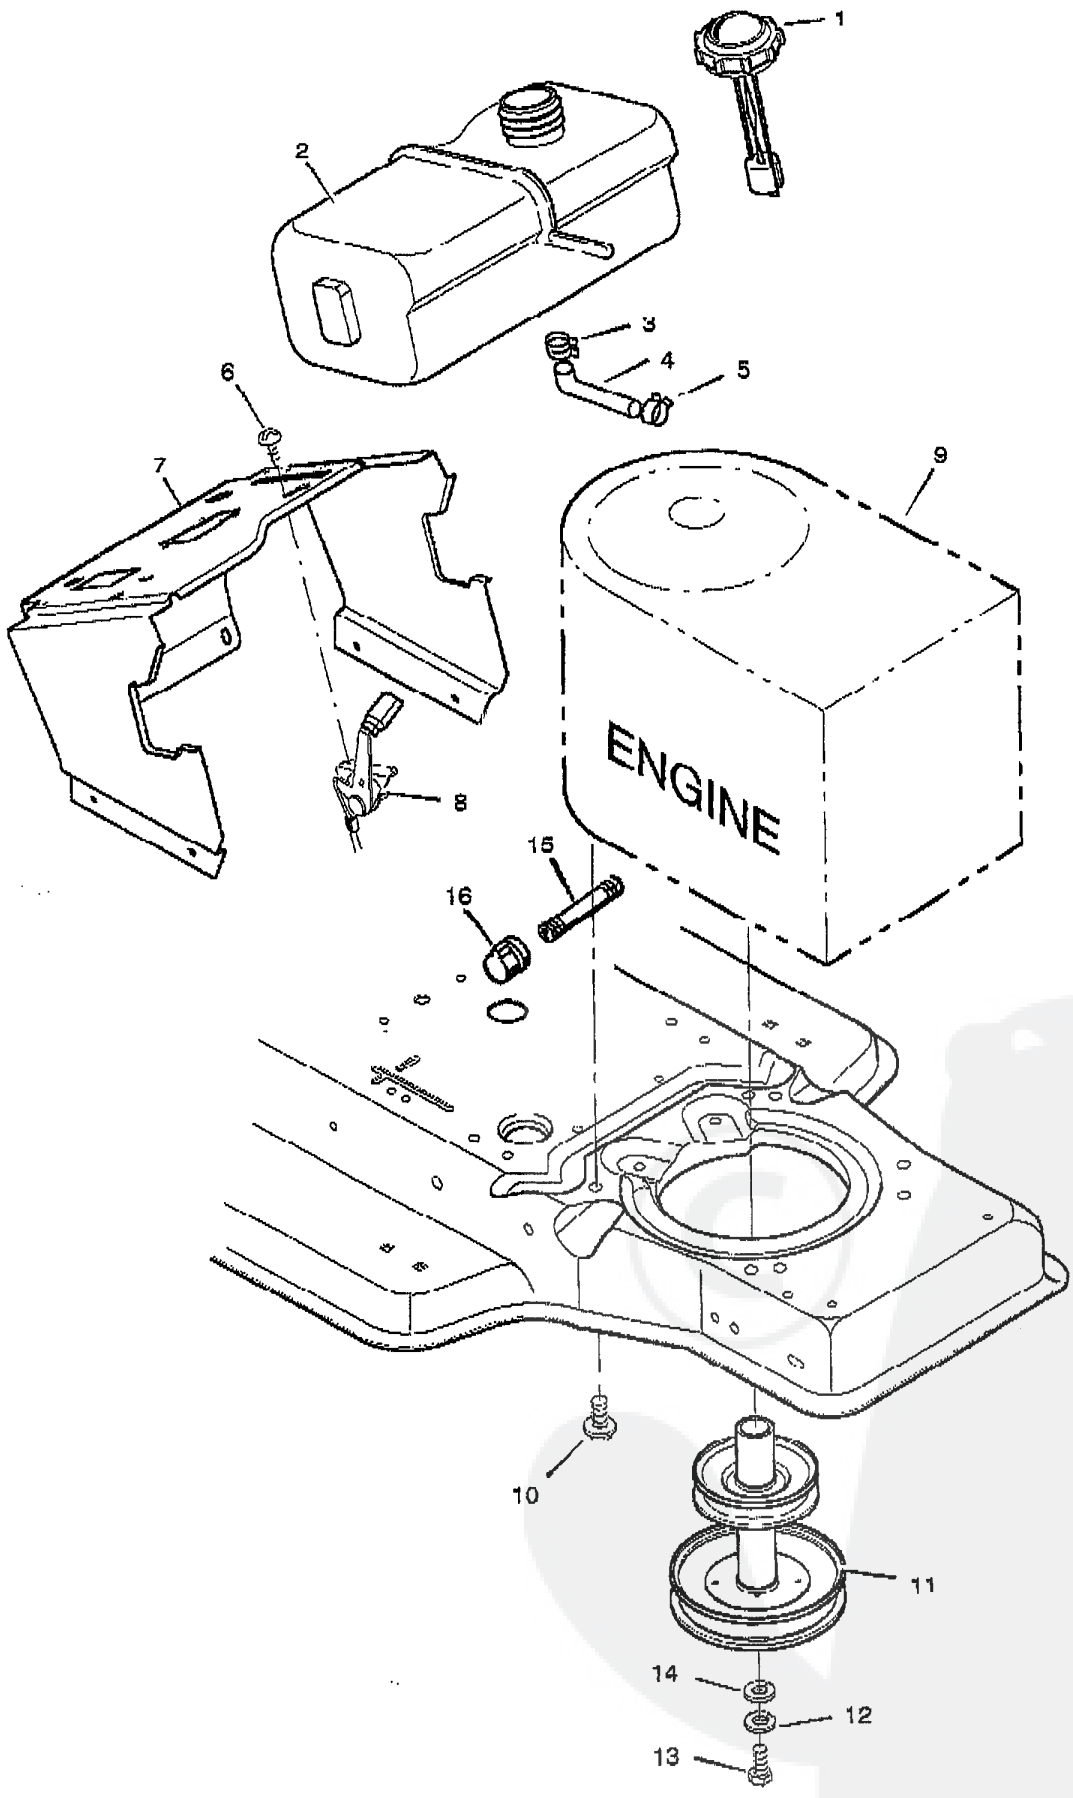

420Z/X99A Lawn Tractor (1999)
Electrical System

Ref #	Part Number	Qty	Description
1	091031		Switch, Seat Sensor
2	15X116		Locknut
3	001X38		Bolt, Hex
4	091414		Battery
	055702		Acid, Battery (Electrolyte)
5	0024X9		Cable, Battery Ground
6	26X249		Screw
7	024X29		Cable, Red Battery
8	091488		Cap, Ignition
9	024285		Solenoid
10	091489		Nut
11	26X214		Screw
12	092377		Switch, Ignition
13	020729		Key, Ignition
14	250X49		Harness, Chassis Wire
15	054212		Fuse
16	407078		Holder, Fuse
17	091299		Switch, Clutch
18	26X233		Screw
19	024273		Switch, Clutch
20	0025X2		Screw
21	092372		Socket, Light
22	090084		Bulb, Light
23	250X40		Harness, Light Wire
24	054148		Cover, Terminal
25	024196		Cover, (Optional)
26	093156		Ammeter

420Z/430Z Lawn Tractor (1999)
Engine Mount

42021899A Lawn Tractor (1999)
 Engine Mount

Ref #	Part Number	Qty	Description
1	091348		Fuel Cap
2	092597		Fuel Tank
3	091174		Hose Clamp
4	023716		Fuel Line
5	091174		Hose Clamp
6	26X201		Screw
7	93136E701		Support, Dash
8	092371		Throttle Control
9			Engine Parts are available from a Tecumseh Authorized Service Center. See "Engines, Gasoline" or "Gasoline Engines" in the yellow pages of the telephone directory.
10	0025X7		Bolt, Engine Mount
11	092505 Z		Stack Pulley Assembly
12	019X35		Lockwasher
13	01X140		Bolt, Hex
14	17X170		Washer
15	024066		Pipe, Oil Drain
16	021651		Cap, Oil Drain

Ref #	Part Number	Qty	Description
52	87X1002		Spacer, Transaxle
53	092374		Tire (Included with Key No. 54)
	407049		Tube (Included with Key No. 54)
54	092290-601		Wheel and Tire Assembly
55	024373		Valve Stem
56	17X115		Washer
57	0011X3		E-Ring
58	17X532		Washer
59	024582		Hub Cap (Optional)
60	092694E701		Plate, Belt Guide
61	020619		Guide, Belt
62	17X180		Washer