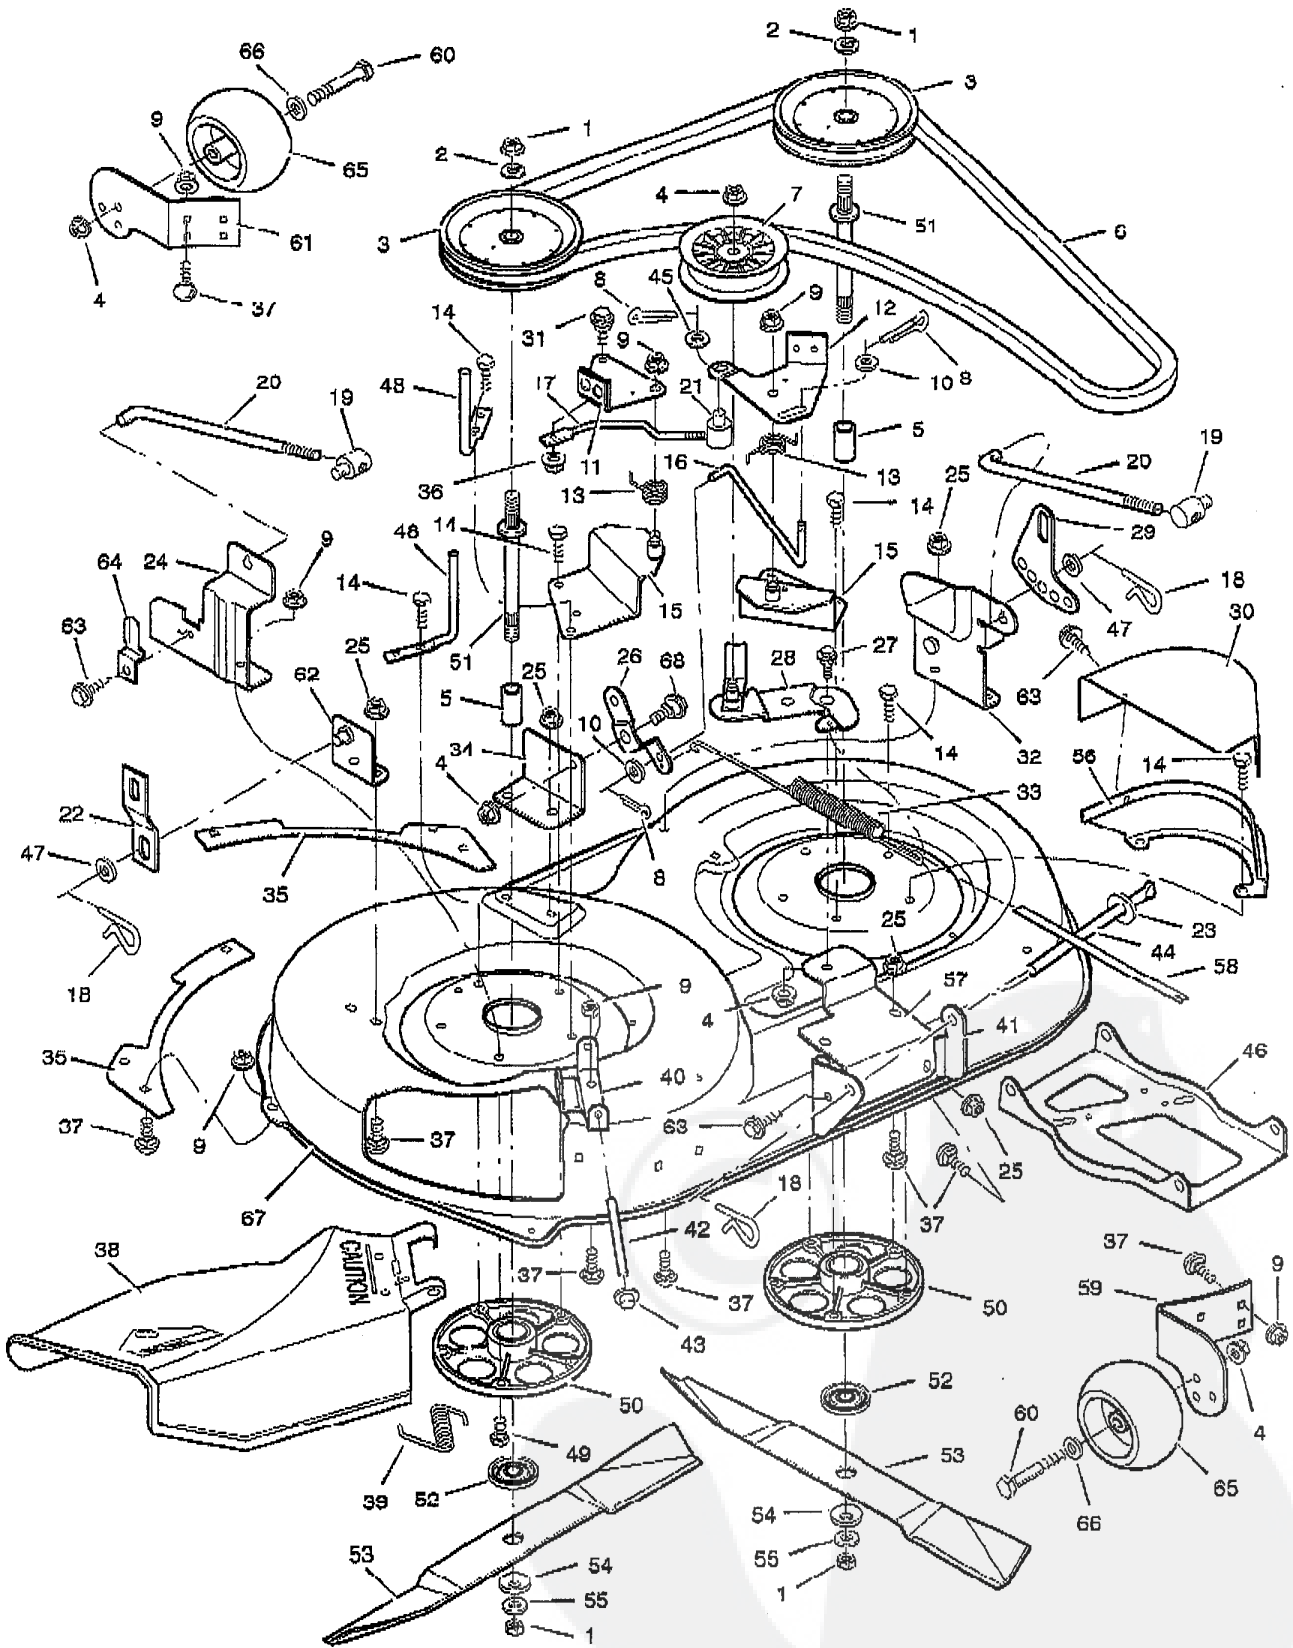

Mower Housing

Mower Housing

Ref #	Part Number	Qty	Description
1	15X100		Nut, Hex
2	018X33		Lockwasher
3	092425		Pulley, Jackshaft
4	015X84		Locknut, Flange
5	091903		Spacer
6	037X75A		Belt, Blade Drive
7	091801		Pulley, Idler
8	030X20		Pin, Cotter
9	015X88		Locknut, Flange
10	17X462		Washer
11	92413E701		Brake Assembly, Right
12	92411E701		Brake Assembly, Left
13	166X27		Spring, Torsion
14	0025X7		Bolt, Hex
15	92415E701		Bracket Assembly, Brake
16	92421Z		Rod, Brake
17	92420Z		Rod, Cross Link
18	0031X4		Pin, Hair
19	092132		Nut, Adjustable
20	092134 Z		Rod, Adjuster
21	021920		Nut, Adjustable
22	092064E701		Link
23	17X103		Washer
24	92402E701		Bracket, Right
25	015X79		Nut, Flange
26	092033SE		Bracket, Pivot
27	009X39		Bolt, Shoulder
28	92032E701		Arm Assembly, Idler
29	091741E701		Plate, Adjuster
30	92417E701		Cover, Pulley
31	009X40		Bolt, Shoulder
32	093275E701		Bracket Assembly, Left Lifter
33	165X72		Spring, Extension
34	92407E701		Bracket, Pivot
35	92426E701		Plate
36	015X89		Locknut, Flange
37	002X53		Bolt, Carriage
38	092465SE		Deflector Assembly, Chute
39	0166X4		Spring, Torsion
40	91765E701		Bracket, Hinge
41	92405E701		Bracket, Front Hanger
42	091767 Z		Rod, Deflector
43	028X23		Cap, Push On
44	091739 Z		Rod, Hanger
45	17X124		Washer
46	092119SE		Hanger, Front
47	017X91		Washer
48	92424E701		Rod, Belt Guide
49	01X139		Bolt, Hex
50	092573		Housing, Jackshaft
51	091922		Jackshaft
52	092466		Adapter, Blade
53	92418E701		Blade, 42" (2 required)
54	17X166		Washer, Belleville
55	17X165		Washer