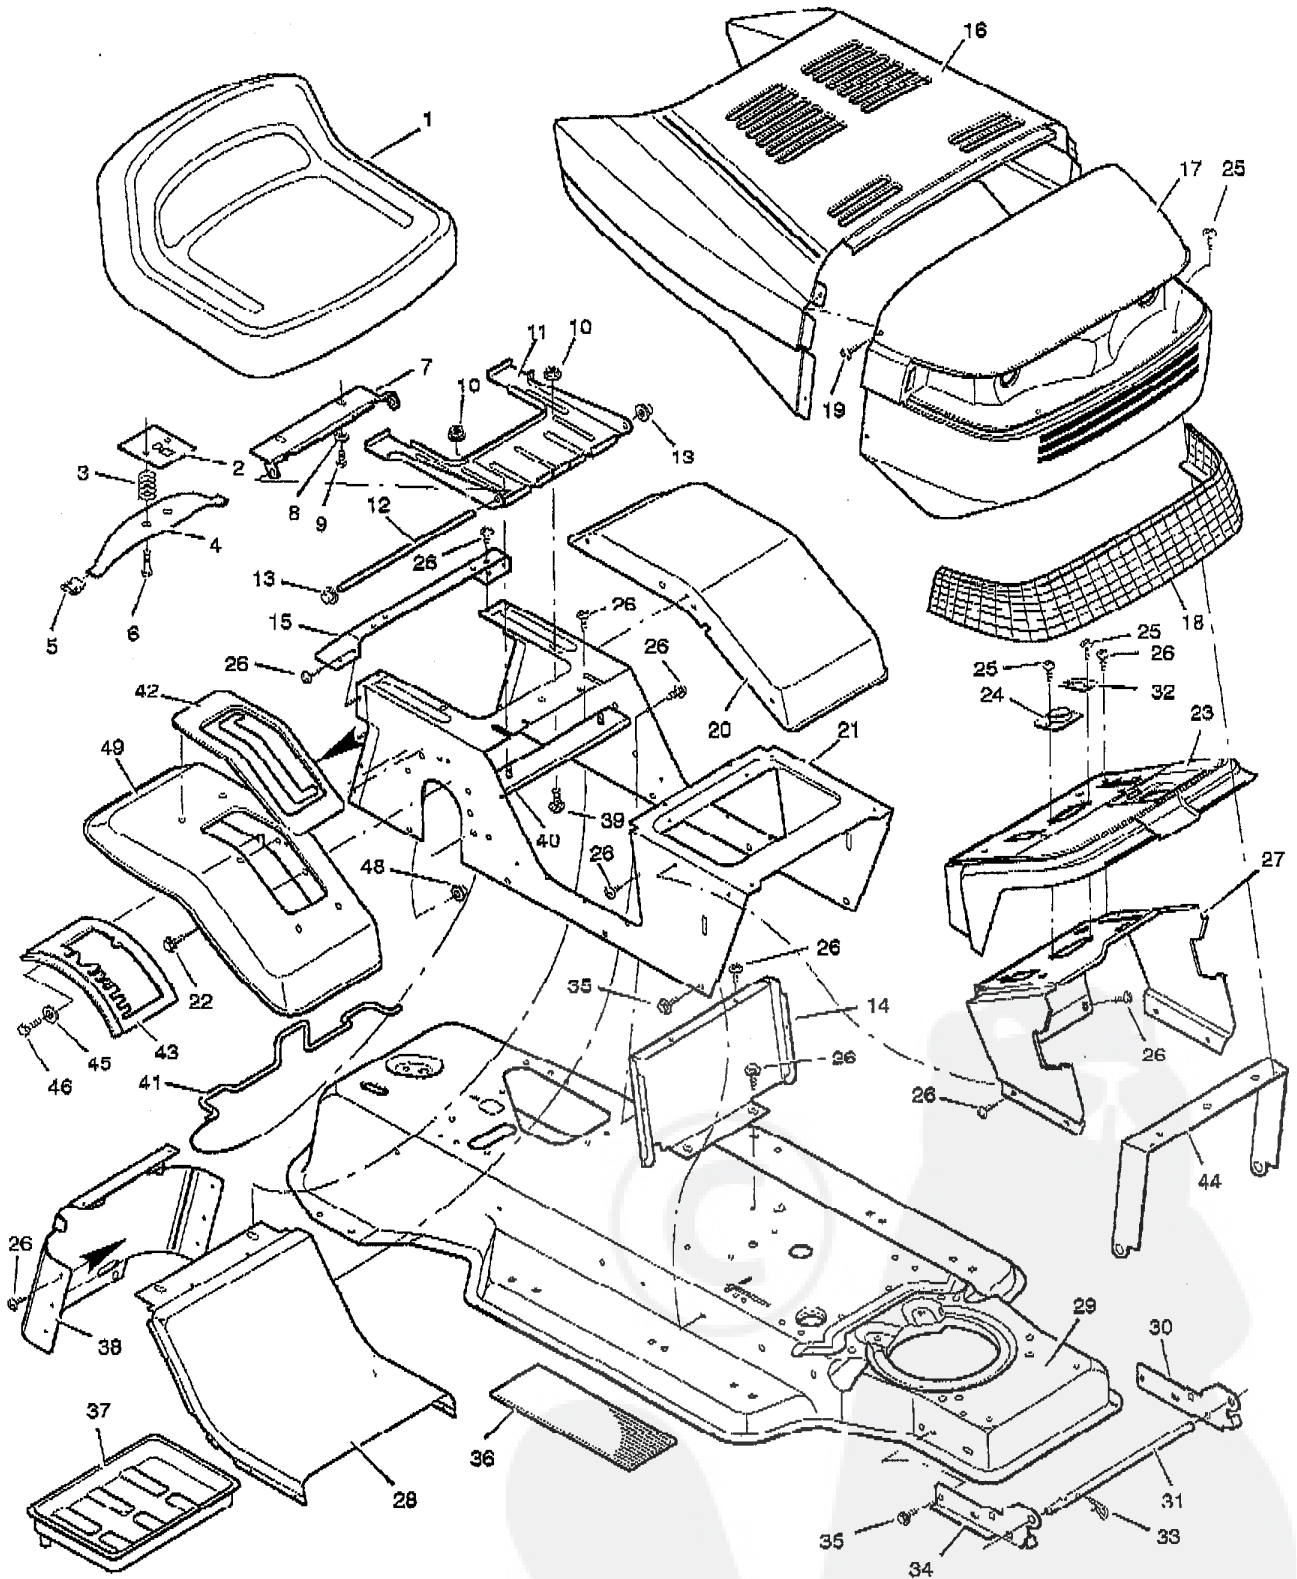

42827X99A

Chassis & Hood

Ref #	Part Number	Qty	Description
1	092606		Seat
2	919632		Plate Assembly, Switch
3	164X26		Spring, Compression
4	091964		Spring, Seat
5	091822		Glide, Spring
6	009X38		Bolt, Shoulder
7	92334E701		Support, Seat
8	018X16		Lockwasher
9	001X45		Bolt, Hex
10	015X88		Locknut, Flange
11	092546E701		Bracket, Pivot
12	91730E701		Rod, Pivot
13	028X23		Cap, Push On
14	092548F200		Insert, Front
15	91724E701		Fender, Apron
16	93215F200		Hood
17	093149		Grille Assembly (Includes Lens)
18	093139		Lens
19	009X47		Screw
20	92328F200		Fender
21	092729F200		Console Assembly
22	26X263		Screw
23	093134		Dash Panel
24	093135		Bearing, Steering
25	26X239		Screw
26	26X270		Screw
27	93136E701		Support, Dash
28	092549F200		Insert, Rear
29	092815F200		Frame Assembly
30	092347E701		Bracket, Left Grille
31	931372		Rod, Pivot
32	093155		Bearing
33	0031X4		Pin, Hair
34	92346E701		Bracket, Right Grille
35	26X249		Screw
36	091901		Mat
37	091895		Tray, Battery
38	092443F200		Cap, Console
39	002X64		Bolt
40	091857E701		Channel Assembly
41	927252		Clamp, Battery
42	091905		Cover, Shift
43	091892		Gate, Shift
44	93190Z		Brace, Grille
45	17X38Z		Washer
46	06X100		Bolt, Hex
48	15X116		Locknut
49	092379F200		Fender, SOG
	F-96709		Book, Instruction (English)
	F-96736		Repair Parts Book
	44X4101		Decal, Left Hood
	44X4100		Decal, Right Hood
	44X6055		Decal, Left Console
	44X6056		Decal, Right Console
	44X2586		Decal, Warning
	280X57		Plaque, Name (Hood)