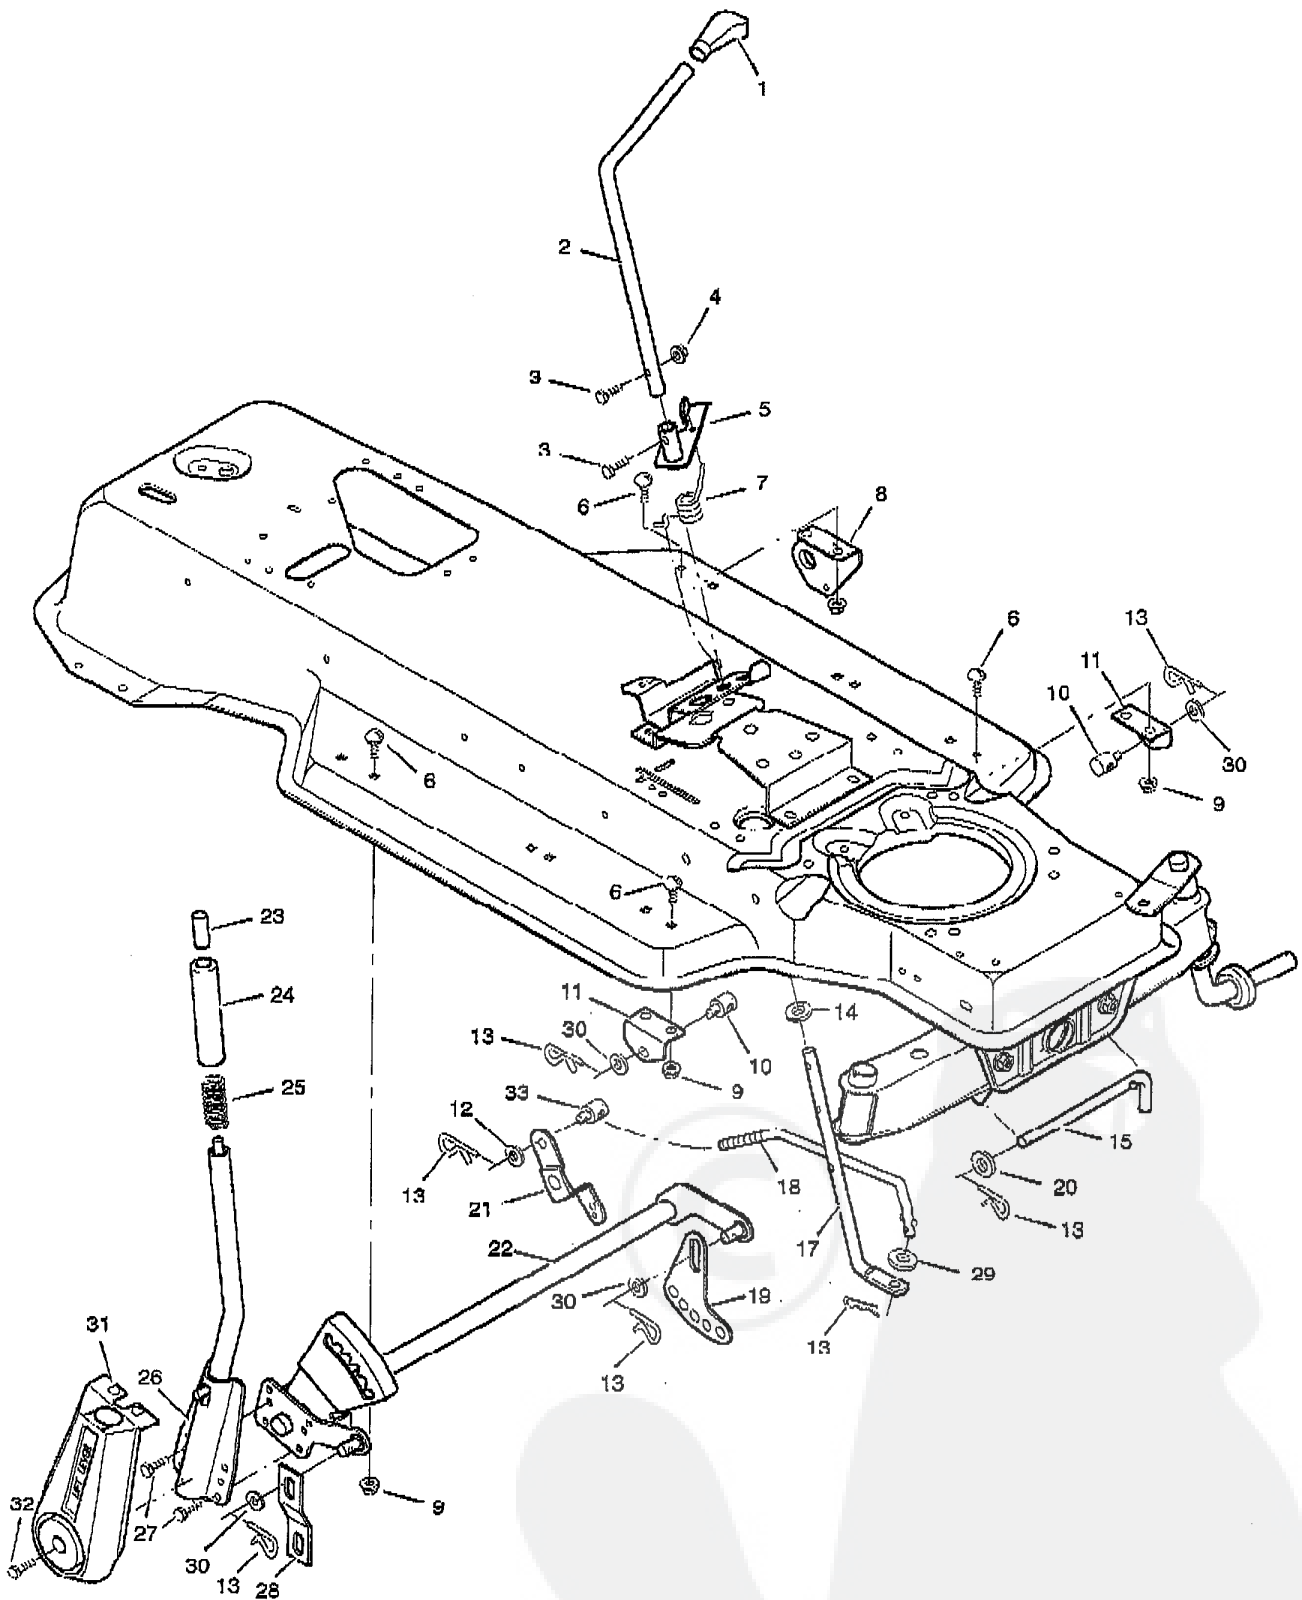

Mower Housing Suspension

Ref #	Part Number	Qty	Description
1	092698		Grip
2	091781 Z		Control, Blade Rotation
3	0025X3		Bolt, Hex
4	015X67		Locknut, Hex
5	091917E701		Lever Assembly, Switch
6	002X53		Bolt, Carriage
7	166X32		Spring, Torsion
8	092066E701		Bracket, Rear Hanger
9	015X79		Nut, Flange
10	092132		Nut, Adjusting
11	92133E701		Bracket, Adjuster Rod
12	17X124		Washer
13	0031X4		Pin, Hair
14	17X122		Washer
15	090827 Z		Pin, Pull
17	091787E701		Lever, Lower Blade Control
18	091795 Z		Rod, Blade Control
19	091741E701		Plate, Adjuster
20	17X103		Washer
21	092033SE		Bracket, Pivot
22	092065E701		Lifter Assembly
23	092572		Button, Push
24	092783		Grip
25	164X21		Spring, Compression
26	91823E701		Handle Assembly
27	026X49		Screw
28	092064E701		Link, Suspension
29	17X472		Washer
30	017X91		Washer
31	092157		Cover, Lift Lever (Optional)
32	26X263		Screw
33	021920		Nut, Adjusting