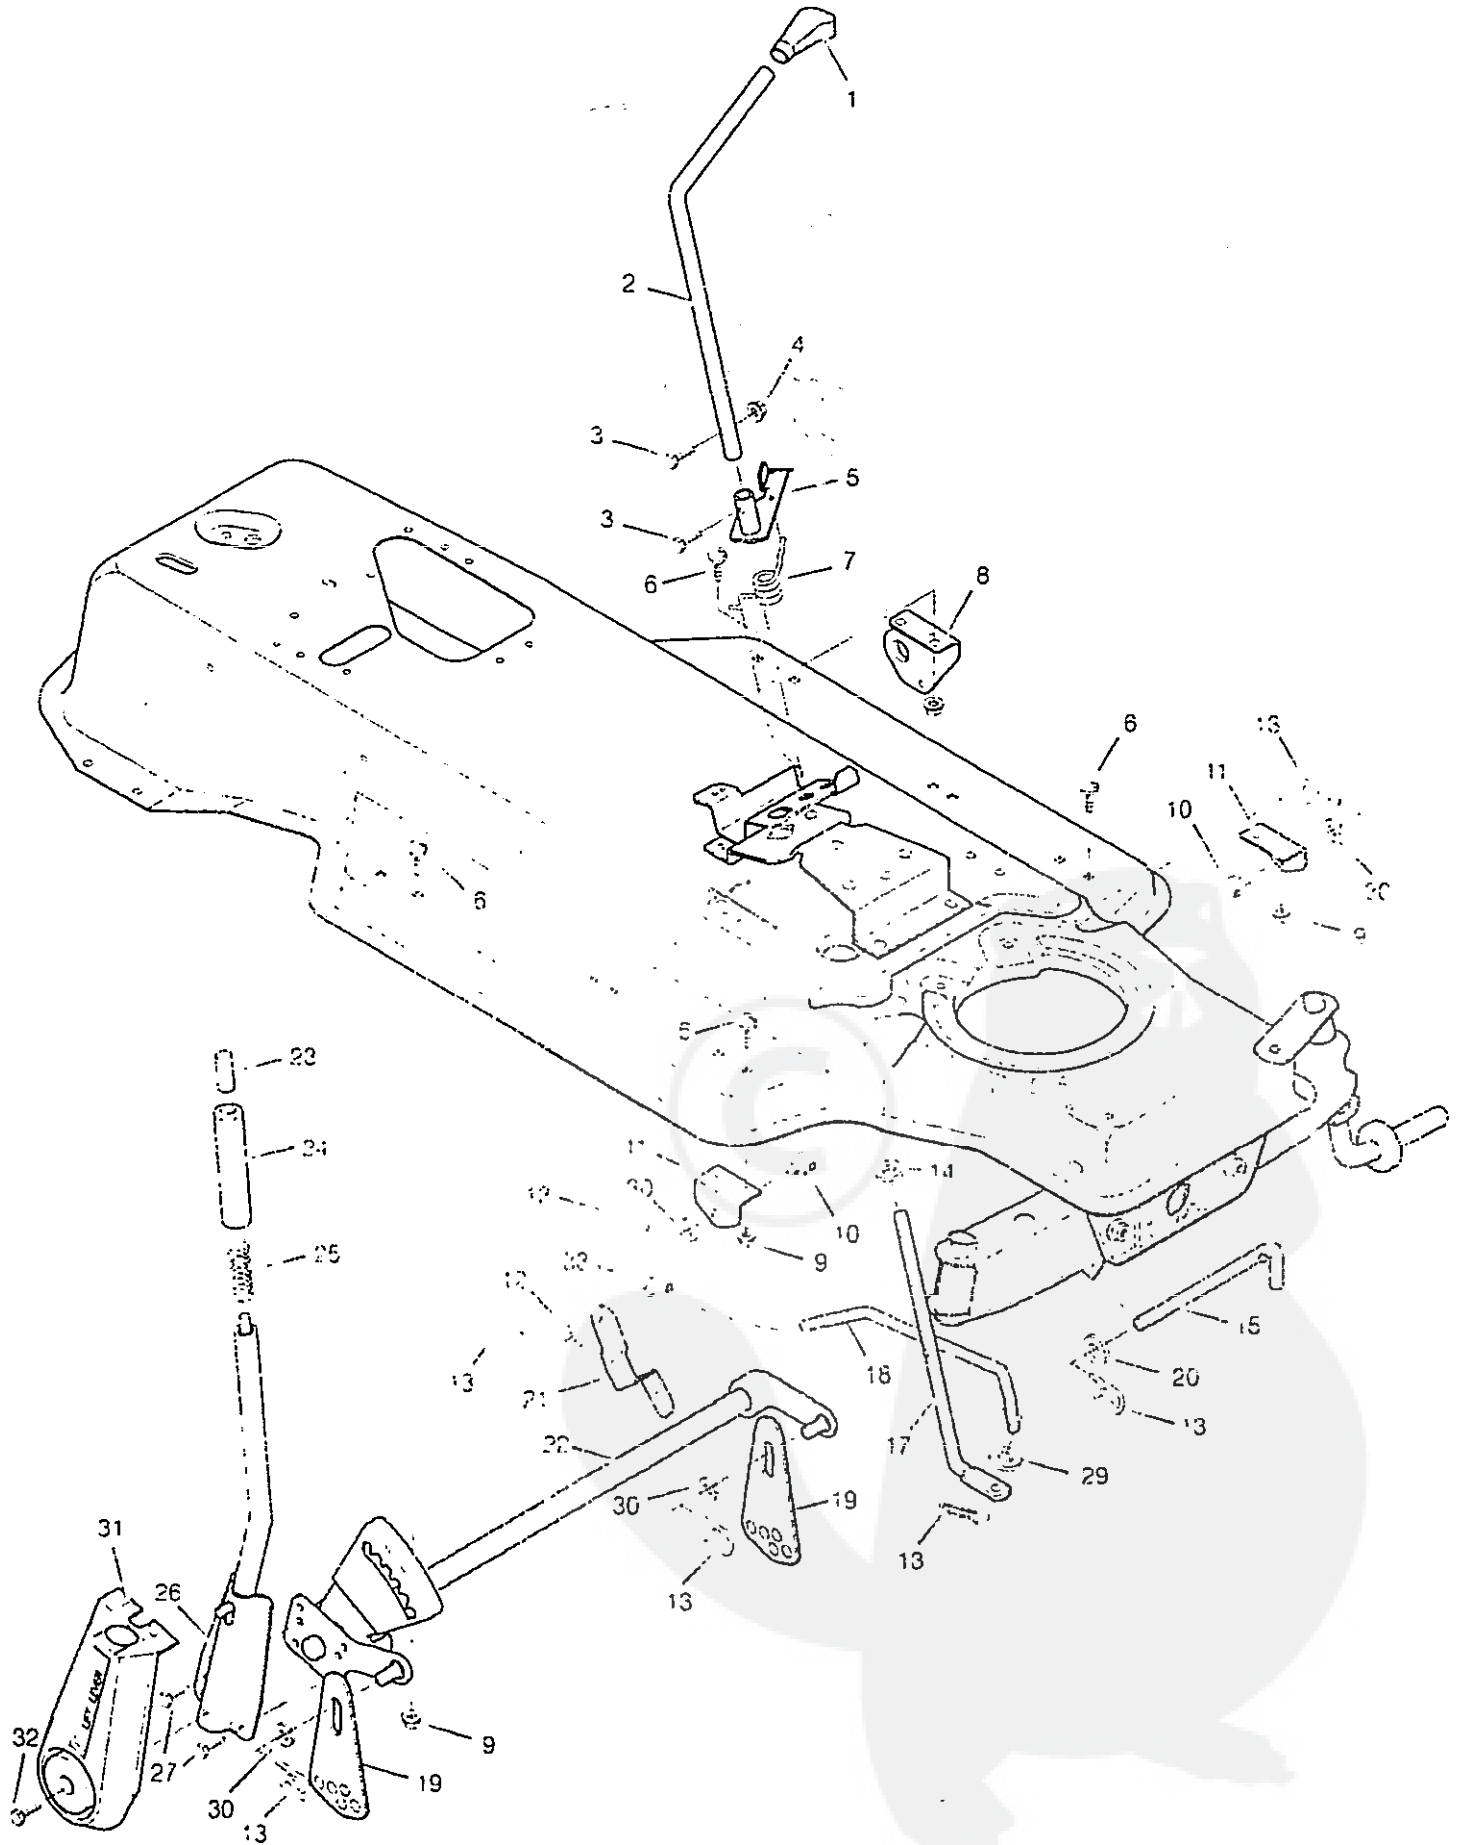

| Key No. | Description                  | Part No.  |
|---------|------------------------------|-----------|
| 1       | Grip                         | 92698     |
| 2       | Control. Blade Rotation      | 922382    |
| 3       | Bolt. Hex                    | 25x3      |
| 4       | Locknut, Hex                 | 15x67     |
| 5       | Lever Assembly, Switch       | 91917E700 |
| 6       | Bolt, Carriage               | 2x53      |
| 7       | Spring, Torsion              | 166x32    |
| 8       | Bracket, Rear Hanger         | 92066E700 |
| 9       | Nut, Flange                  | 15x79     |
| 10      | Nut, Adjusting               | 92132     |
| 11      | Bracket, Adjuster Rod        | 92133SE   |
| 12      | Washer                       | 17x124    |
| 13      | Pin, Hair                    | 31x4      |
| 14      | Washer                       | 17x122    |
| 15      | Pin, Pull                    | 908272    |
| 17      | Lever, Lower Blade Control   | 91787E700 |
| 18      | Rod, Blade Control           | 91795z    |
| 19      | Plate. Adjuster              | 92702E701 |
| 20      | Washer                       | 17x103    |
| 21      | Bracket, Pivot               | 92033SE   |
| 22      | Lifter Assembly              | 92065E700 |
| 23      | Button. Push                 | 92572     |
| 24      | Grip                         | 91398     |
| 25      | Spring, Compression          | 164x21    |
| 26      | Handle Assembly              | 91823SE   |
| 27      | Screw                        | 26x49     |
| 29      | Washer                       | 17x472    |
| 30      | Washer                       | 17X91.2   |
| 31      | Cover, Lift Lever (Optional) | 92157     |
| 32      | Screw                        | 26x263    |
| 33      | Nut, Adjusting               | 21920     |