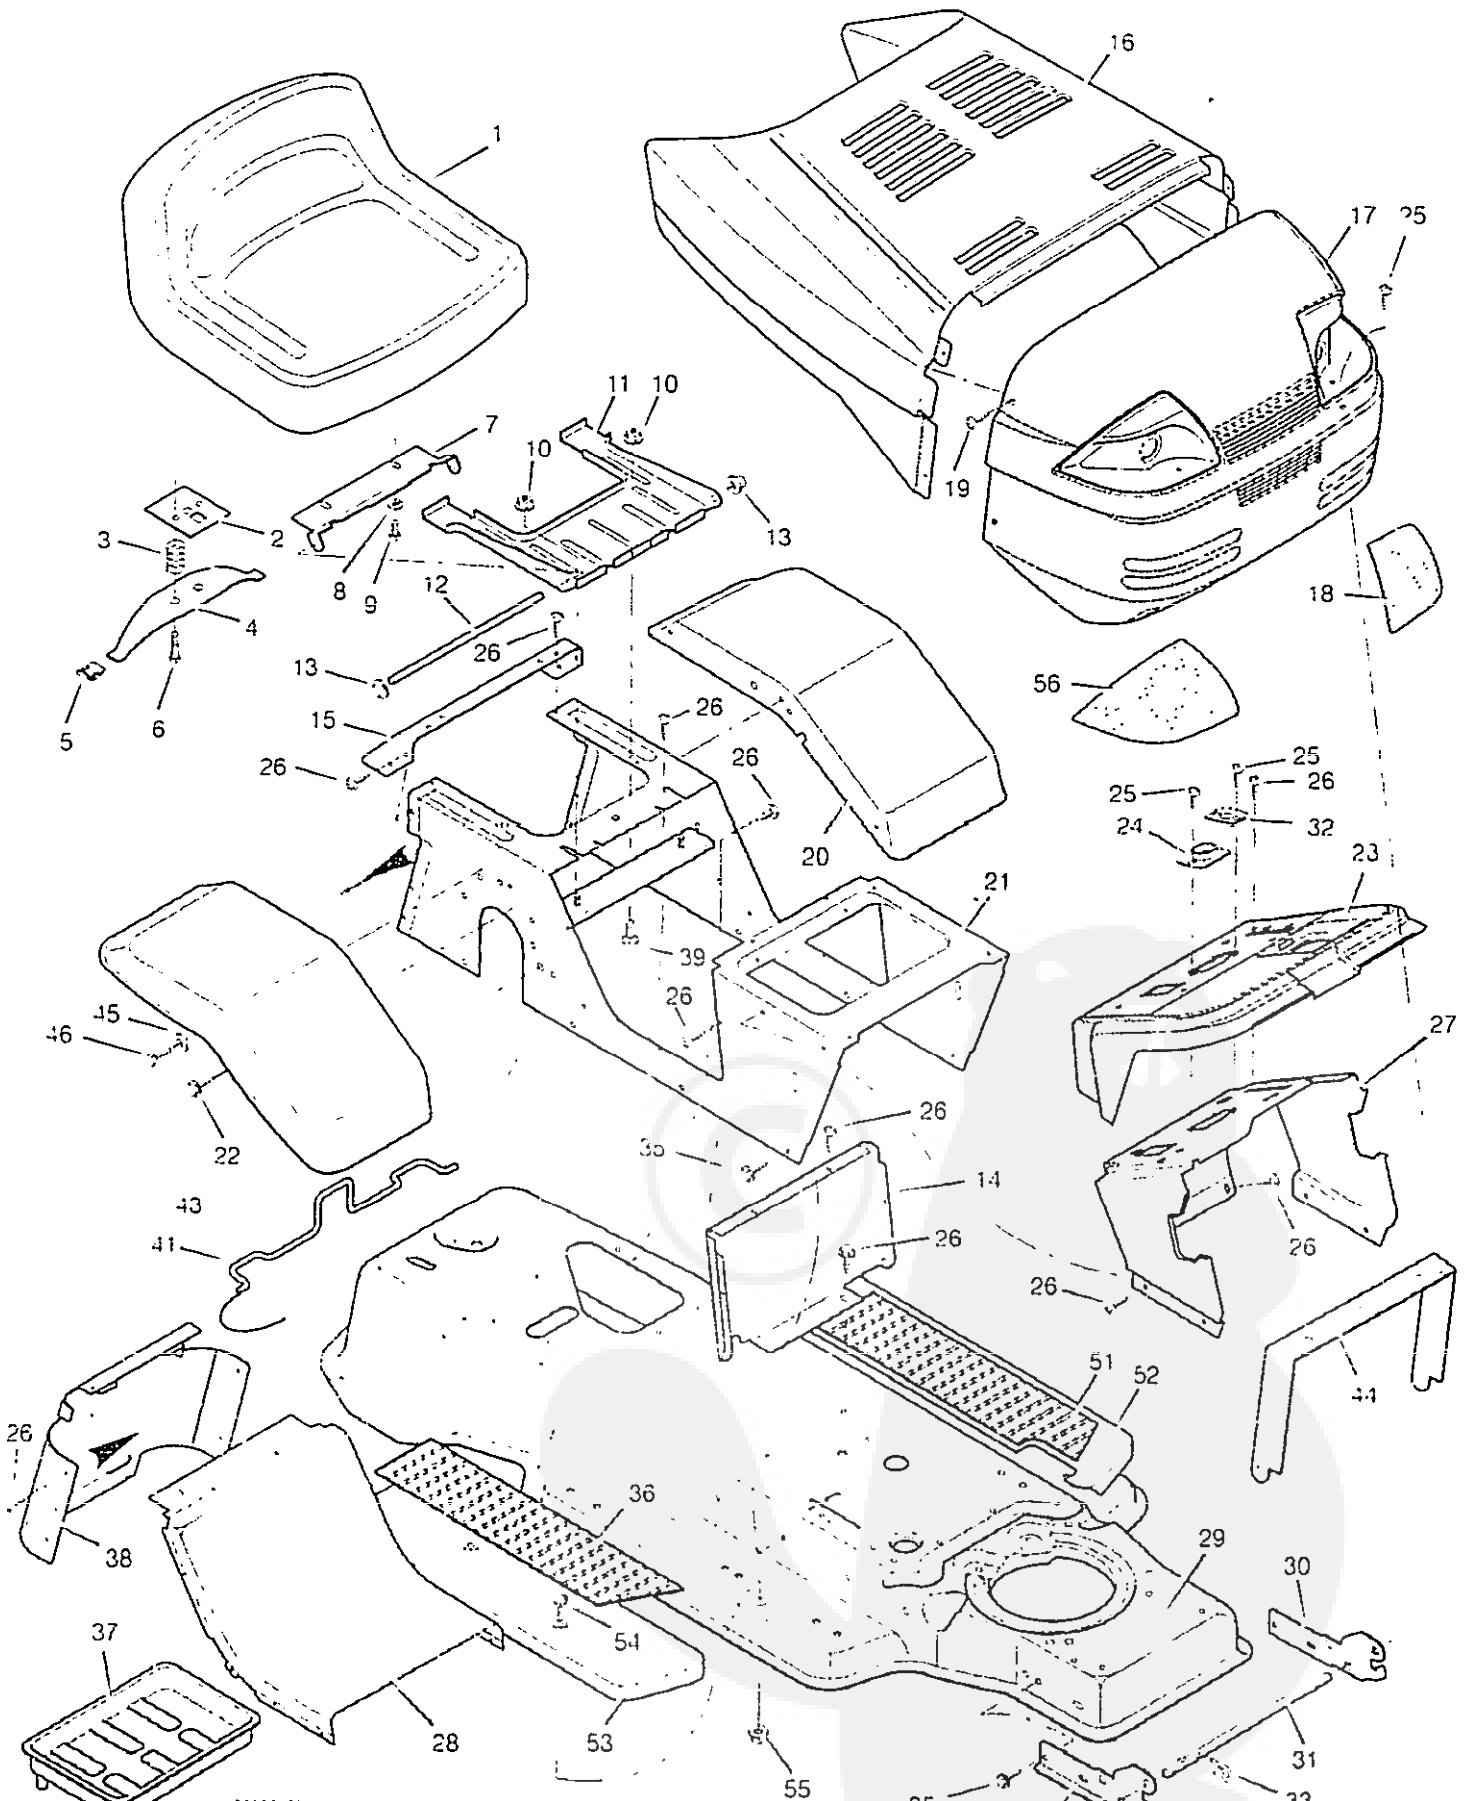

MODEL 42911x65A

COLOR: (200) - FLAM RED

42" S/D - L/T - HYDRO
16 HP B&S TWIN ENGINE
DANA/EATON HYDRO ASSEMBLY

REPAIR PARTS CHASSIS & HOOD

ATTACHMENTS

24758	Mulching Kit	24760X20	Catcher Assembly
24720	Lawn Sweeper		
24455	Snow Blade	24577	Snow Thrower
24003	Wheel Weights	24538	Tire Chains

MODEL 42911x65A

REPAIR PARTS CHASSIS & HOOD

Key No.	Description	Part No.	Key No.	Description	Part No.
1	Seat	92606	29	Frame Assembly	92515F200
2	Plate Assembly, Switch	91963	30	Bracket, Left Grille	92347E700
3	Spring, Compression	164x26	31	Rod, Pivot	93137Z
4	Spring, Seat	91964	32	Bearing	93155
5	Glide, Spring	91822	33	Pin, Hair	31x4
6	Bolt, Shoulder	9x38	34	Bracket, Right Grille	92346E700
7	Support, Seat	92334E700	35	Screw	26x249
8	Lockwasher	18x16	36	Mat, Right	92650
9	Bolt, Hex	1x45	37	Tray, Battery	91895
10	Locknut, Flange	15x88	38	Cap. Console	92443E701
11	Bracket, Pivot	92546E701	39	Bolt	2x64
12	Rod, Pivot	91730 Z	40	Washer	17x36
13	Cap. Push On	28x23	41	Clamp, Battery	92725Z
14	Insert, Front	92548F200	44	Brace, Grille	92541
15	Fender, Apron	91724E700	45	Washer	17x38Z
16	Hood	93215F200	46	Bolt, Hex	1x38
17	Grille Assembly (includes Lens)	92542	51	Mat, Left	92649
18	Lens, Left	92540	52	Running Board, Left	92589F200
19	Screw	9x47	53	Running Board, Right	92588F200
20	Fender	92328F200	54	Bolt, Carriage	2x53
21	Console Assembly	92729F200	55	Nut, Flange	15x79
22	Screw	26x263	56	Lens, Right	92539
23	Dash Panel	70140	—	Book, Instruction	F-95905
24	Bearing, Steering	93135	—	Book, Repair Parts	F-95906
25	Screw	26x239	—	Decal, Left Hood	44x4101
26	Screw	26x270	—	Decal, Right Hood	44x4100
27	Support, Dash	93136E700	—	Plaque, Name (Hood)	280x56
28	Insert, Rear	92549F200	—	Plaque, Name (Grille)	280x57