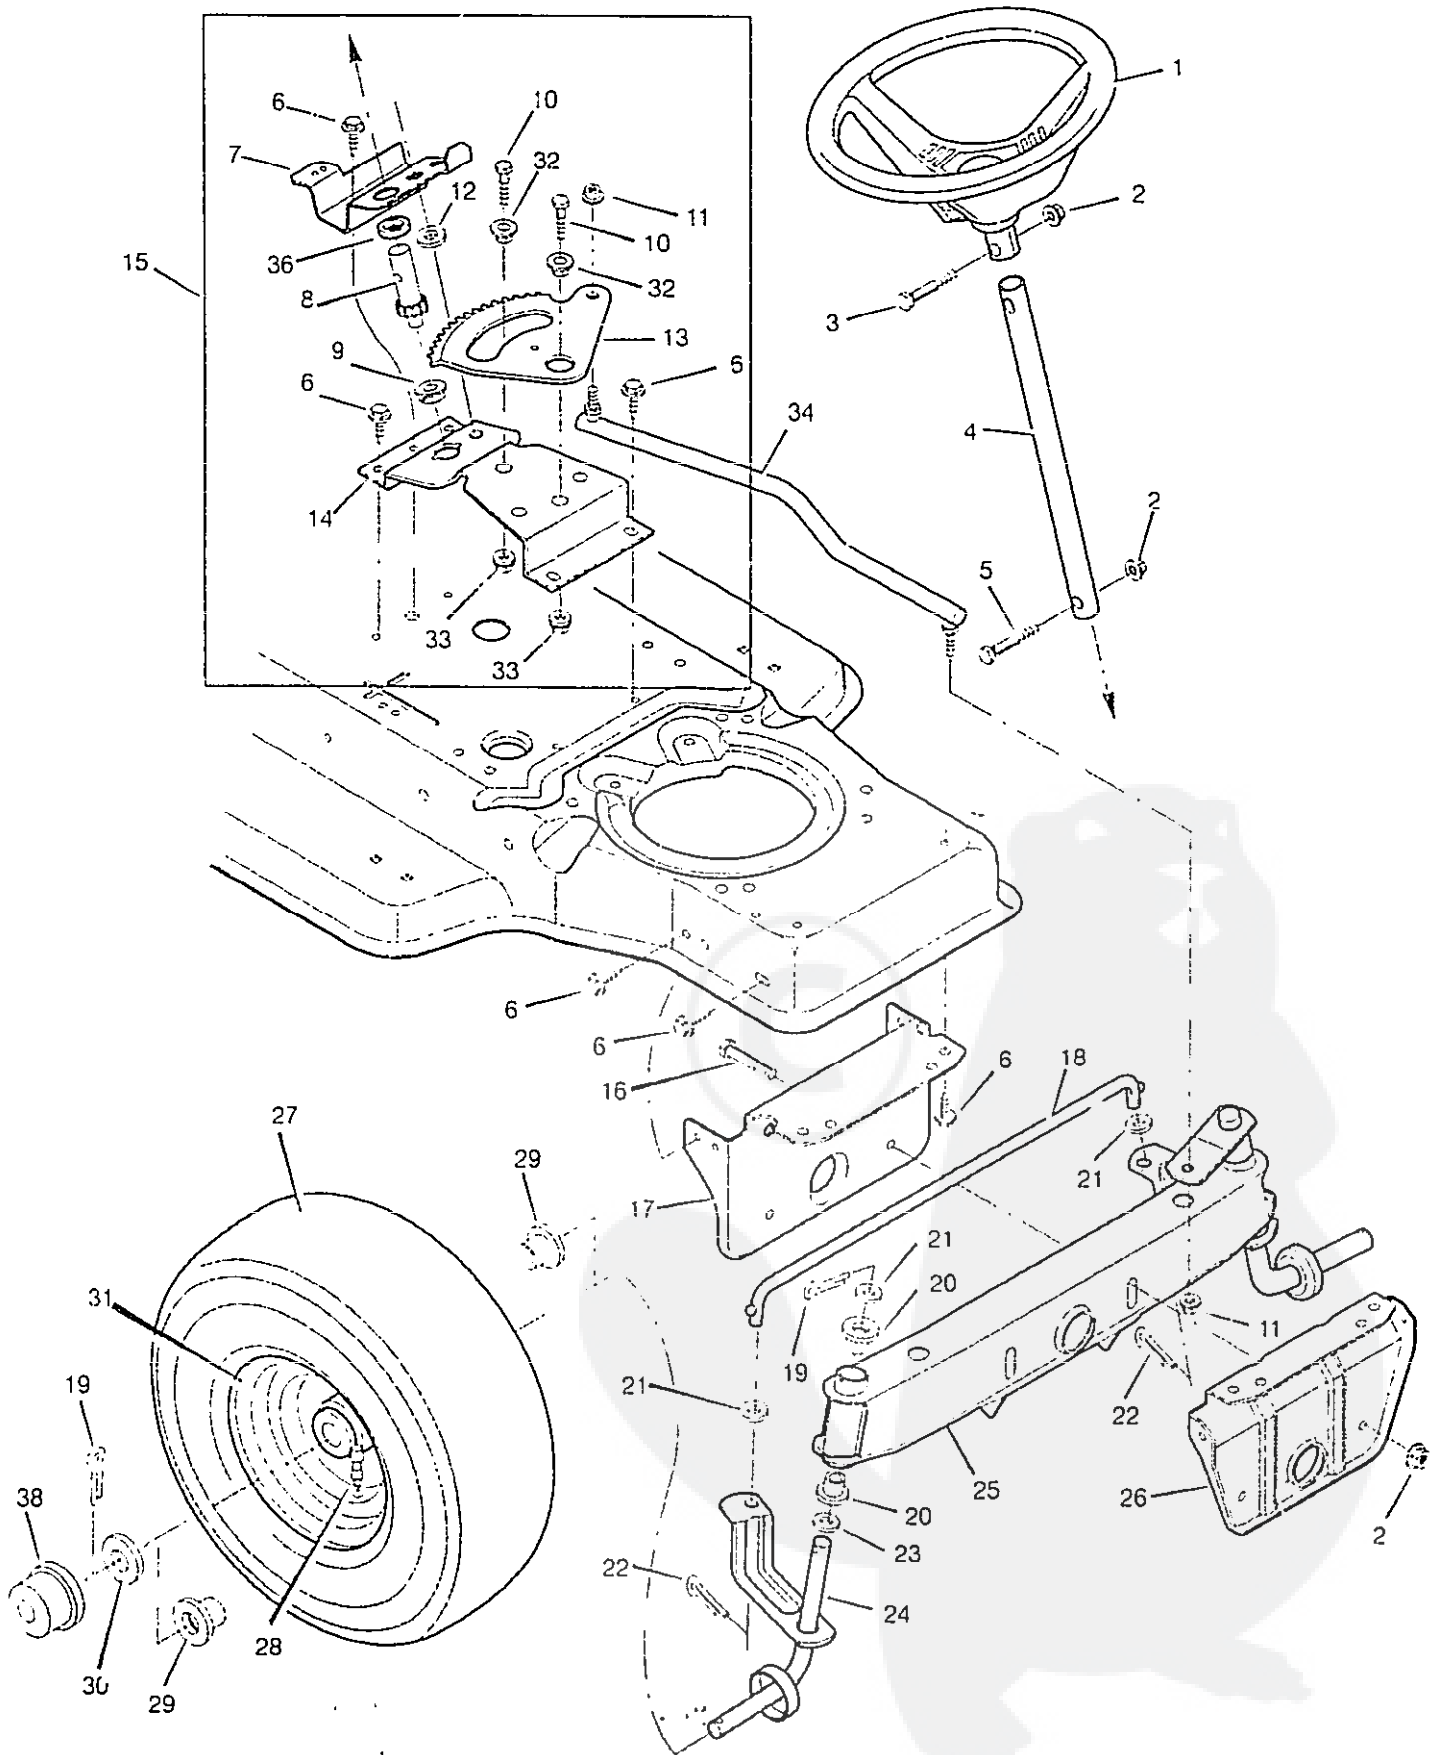

Key No.	Description	Part No.
1	Wheel, Steering	92076
2	Nut, Hex	15x118
3	Bolt, Hex	1x66
4	Post, Steering	91860Z
5	Bolt, Hex	1x74
6	Screw	26x249
7	Bracket, Sector	91716E700
8	Gear, Pinion	402075
9	Bearing	91756
10	Bolt, Hex	1x84
11	Locknut, Flange	15x87
12	Spacer	92564
13	Gear, Sector	402075
14	Bracket, Sector	91708E700
15	Kit, Steering Gear	402075
16	Bolt, Hex	1x146
17	Support Rear Axle	92529E701
18	Rod, Tie	90038E700
19	Pin, Cotter	30x49
20	Bearing	92527
21	Washer	17x57
22	Pin, Cotter	30x20
23	Washer	17x113
24	Spindle Assembly, Right	91828E700
25	Spindle Assembly, Axle & Left	92519F200
26	Support, Front Axle	92528E701
27	Tire*	407924
—	Tube	407047
28	Stem, Valve	24373
29	Bearing, Wheel	91334
30	Washer	17x115
31	Wheel & Tire Assembly	92641-601
32	Bearing	91334
33	Locknut, Flange	15x113
34	Link, Drag	91749F200
36	Spacer, Pinion Gear	92280
38	Hub Cap (Optional)	24582

*When you order a tire, make sure to give the brand name of the tire so that the tread pattern on the tire will match.