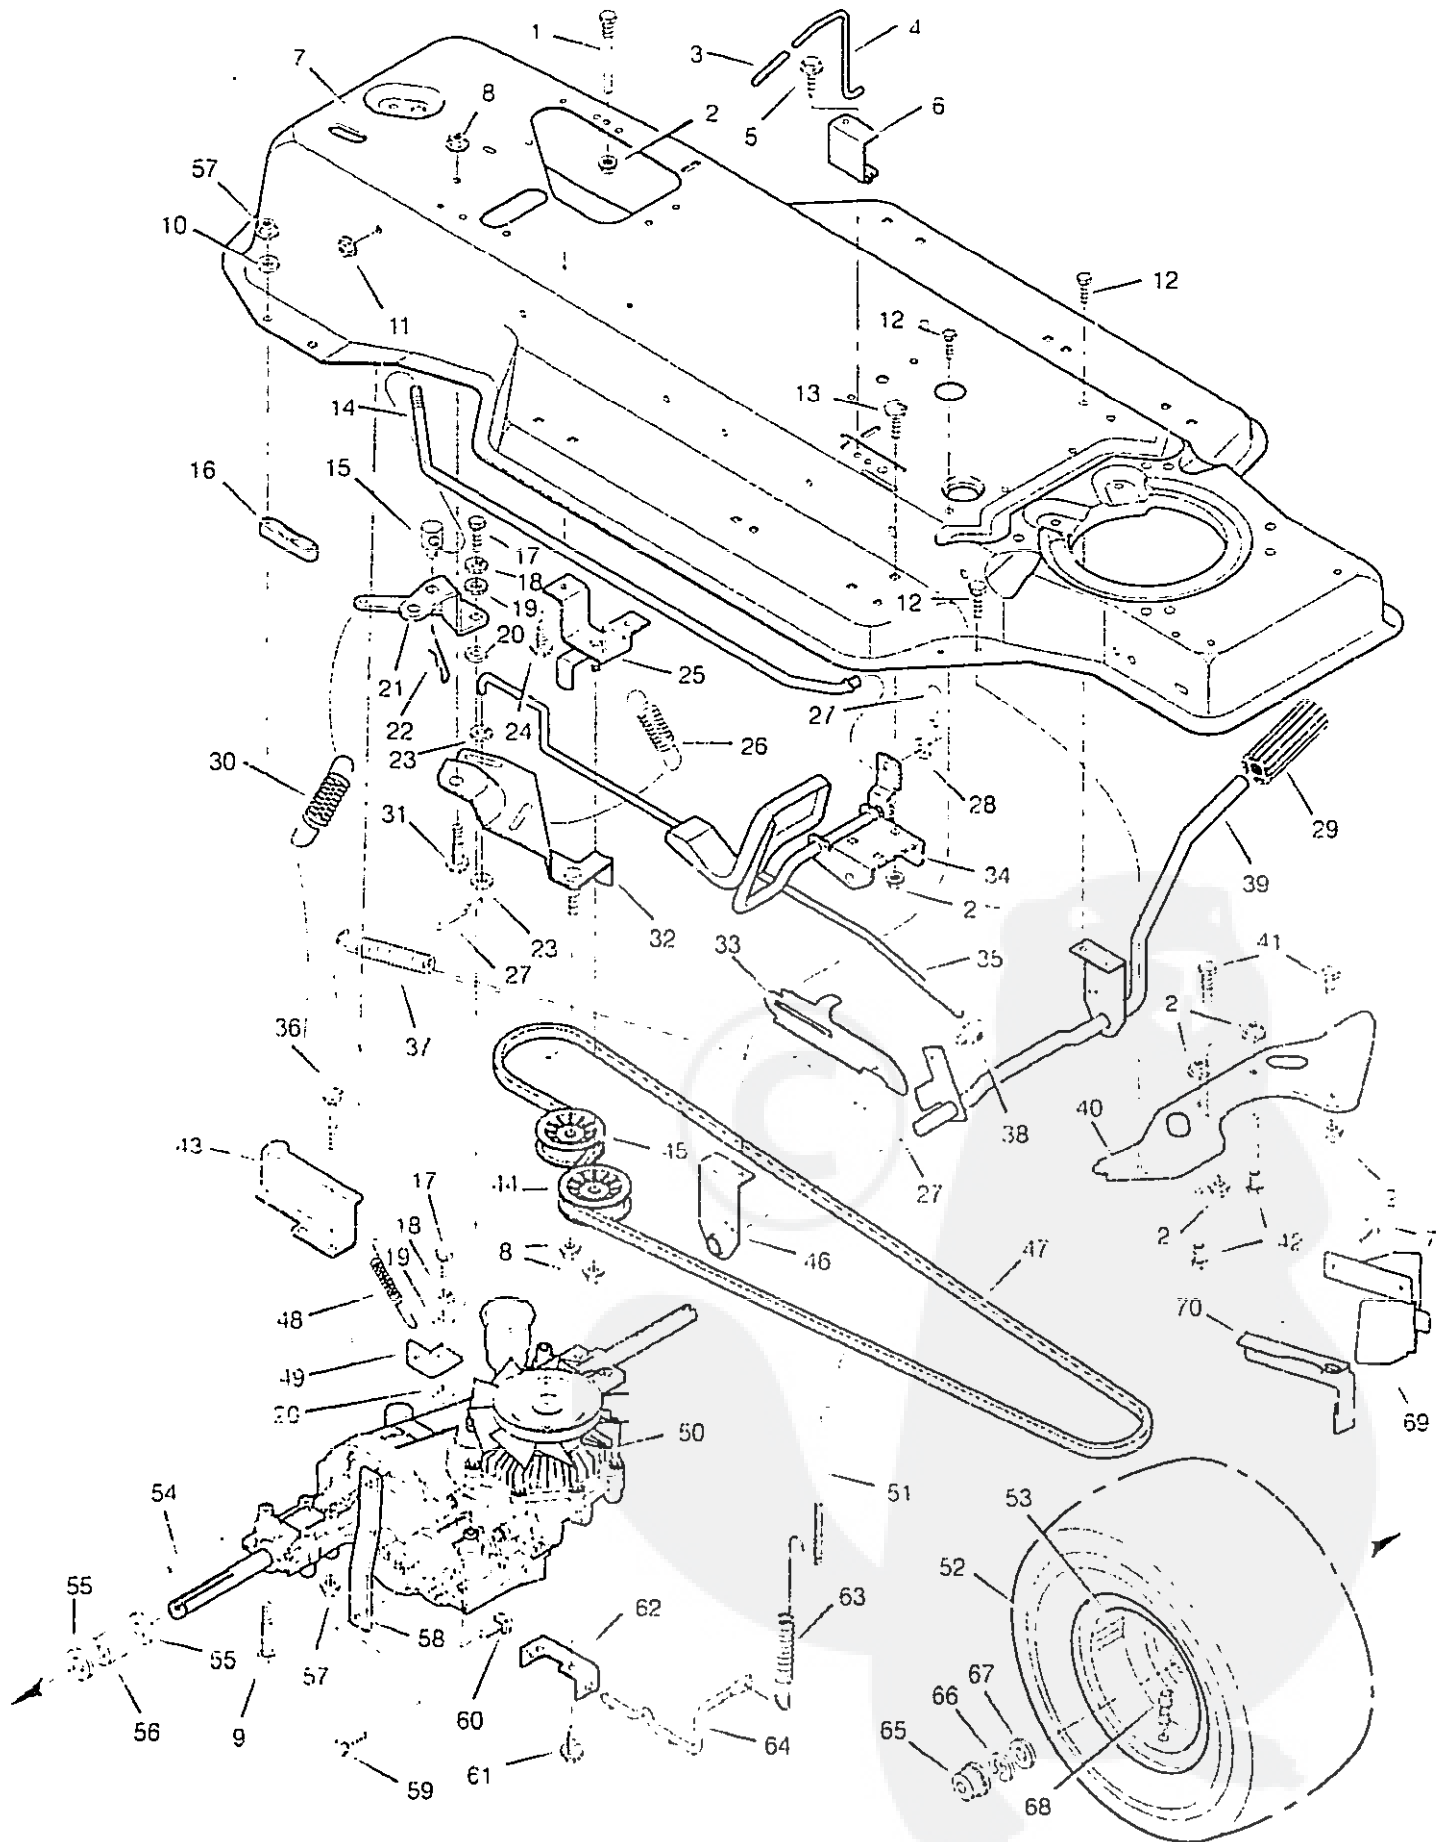

MODEL 42911x65A

REPAIR PARTS MOTION DRIVE

MODEL 42911x65A

REPAIR PARTS MOTION DRIVE

Key No.	Description	Part No.	Key No.	Description	Part No.
1	Guide, Belt	92632	37	Spring, Extension	165x101
2	Nut, Flange	15x79	38	Nut, Adjusting	21920
3	Grip	92724	39	Pedal Lever Assembly	91862E700
4	Rod, Parking Brake	91727 Z	40¹	Bracket, Belt Guide	92694E701
5	Screw	26x214	41	Screw, Guide	91754
6	Bracket, Guide	91825 Z	42	Screw, Guide	20619
7	Frame Assembly	92515F200	43	Bracket, Spring Mount	92706Z
8	Nut, Flange	15x84	44	Idler Pulley	91178
9	Bolt	1x118	45	Idler Pulley	91179
10	Washer	17x146	46	Support, Pedal	91713E700
11	Nut, Flange	15x79	47	V-Belt	37x80
12	Screw	26x249	48	Spring, Extension	165x92
13	Bolt, Carriage	2x53	49	Lever, Brake	92569 Z
14	Rod, Control	92631	50	Transaxle	4900-3 - TRANSAXLE 5376 - PUMP/MOTOR
15	Nut, Adjusting	92132	51	Rod, Dump Valve	92674
16	Spacer	92682	52	Wheel & Tire Assembly	92511-601
17	Bolt	1x82	53	Tire (Included with Key No. 52) *	407926
18	Lockwasher	18x32	—	Tube (Included with Key No. 52)	407049
19	Washer	17x38	54	Square Key	21553
20	Washer	17x148	55	Washer	17x160
21	Lever, Control	92594Z	56	Spacer, Wheel	87x100Z
22	Hair Pin	31x4	57	Nut, Flange	15x115
23	Washer	17x47	58	Strap, Torque	92568E701
24	Screw	26x249	59	Screw	26x216
25	Idler Mount Assembly	92565 Z	60	Carriage Bolt	2x64
26	Spring, Extension	165x98	61	Screw	25x9
27	Cotter Pin	30x20	62	Bracket, Dump Valve	92603Z
28	Washer	17x57	63	Spring, Extension	165x104
29	Pedal	21544	64	Rod, Dump Valve	93247Z
30	Spring, Extension	165x99	65	Hub Cap (Optional)	24582
31	Shoulder Bolt	9x39	66	E-Ring	11x3
32	Idler Bracket Assembly	92737Z	67	Washer	17x115
33	Latch, Parking Brake	91712Z	68	Valve Stem	24373
34	Pedal Assembly	92676E701	69	Guard	92488E700
35	Clutch Rod	91808Z	70	Guard	92487E700
36	Carriage Bolt	2x58	71	Screw	26x250

* When you order a tire, make sure to give the brand name of the tire so that the tread pattern on the tire will match.

** Parts are available from an Authorized Service Center. See the telephone directory.