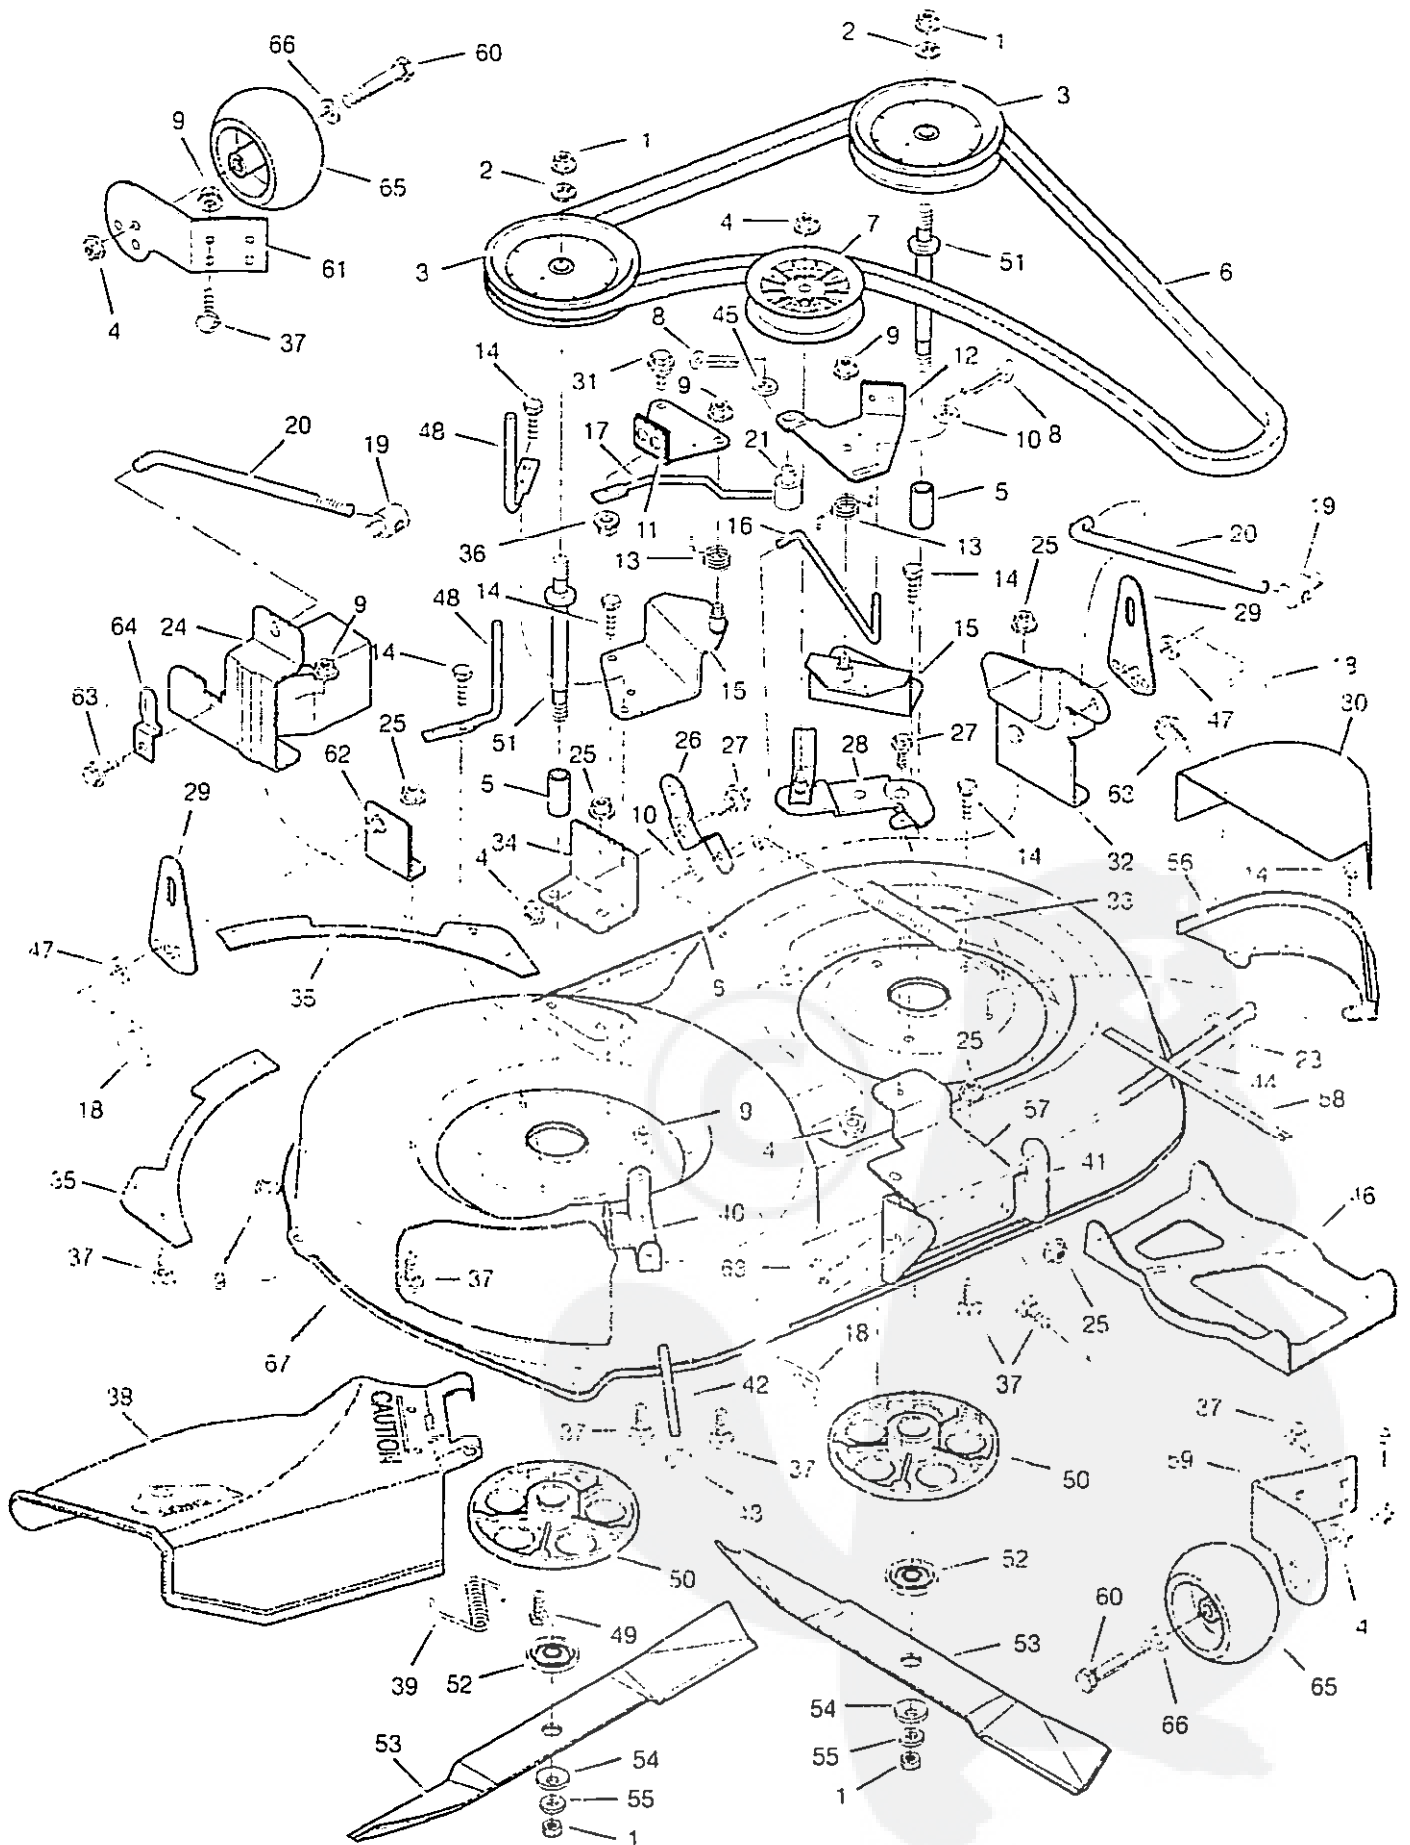

MODEL 42911x65A

REPAIR PARTS MOWER HOUSING

MODEL 42911 x65A

REPAIR PARTS MOWER HOUSING

Key No.	Description	Part No.	Key No.	Description	Part No.
1	Nut, Hex	15x100	36	Locknut, Flange	15x69
2	Lockwasher	18x33	37	Bolt, Carriage	2x53
3	Pulley, Jackshaft	92425	38	Deflector Assembly, Chute	92465SE
4	Locknut, Flange	15x84	39	Spring, Torsion	166x4
5	Spacer	91903	40	Bracket, Hinge	91765E700
6	Belt, Blade Drive	37x75	41	Bracket, Front Hanger	92405E700
7	Pulley, Idler	91801	42	Rod, Deflector	917672
8	Pin, Coiter	30x20	43	Cap, Push On	28x23
9	Locknut, Flange	15x88	44	Rod, Hanger	917392
10	Washer	17x46Z	45	Washer	17x124
11	Brake Assembly, Right	92413E700	46	Hanger, Front	92119SE
12	Brake Assembly, Left	92411E700	47	Washer	17x91Z
13	Spring, Torsion	166x27	48	Rod, Belt Guide	92424E700
14	Bolt, Hex	25x6	49	Bolt, Hex	1x139
15	Bracket Assembly, Brake	92415E700	50	Housing, Jackshaft	92574
16	Rod, Brake	92421E700	51	Jackshaft	91922
17	Rod, Cross Link	92420E700	52	Adapter, Blade	92466
18	Pin, Hair	31x4	53	Blade, 42" (2 required)	92419E701
19	Nut, Adjustable	92132	54	Washer, Belleville	17x166
20	Rod, Adjuster	921342	55	Washer	17x165
21	Nut, Adjustable	21920	56	Bracket, Pulley Cover	92416E700
22	Washer	17x103	57	Bracket, Idler Mount	92406E700
24	Bracket, Right	92747	58	Indicator, Plastic	92163
25	Nut, Flange	15x79	59	Bracket, Right Wheel	92422E700
26	Bracket, Pivot	92033%	60	Bolt, Shoulder	9x23
27	Bolt, Carriage	9x39	61	Bracket, Left Wheel	92423E700
28	Arm Assembly, Idler	92032SE	62	Bracket Assembly, Right Lifter	92409E700
29	Plate, Adjuster	92702E701	63	Screw	26x249
30	Cover, Pulley	92417E700	64	Guide, Belt	91973E700
31	Bolt, Shoulder	9x40	65	Wheel, Gauge	92683
32	Bracket Assembly, Left Lifter	93275E701	66	Washer	17x102
33	Spring, Extension	165x72	67	Housing, Blade	92401E700
34	Bracket, Pivot	92407E700	i - 67	Complete Mower Housing Assembly	403347
35	Plate	92426E700