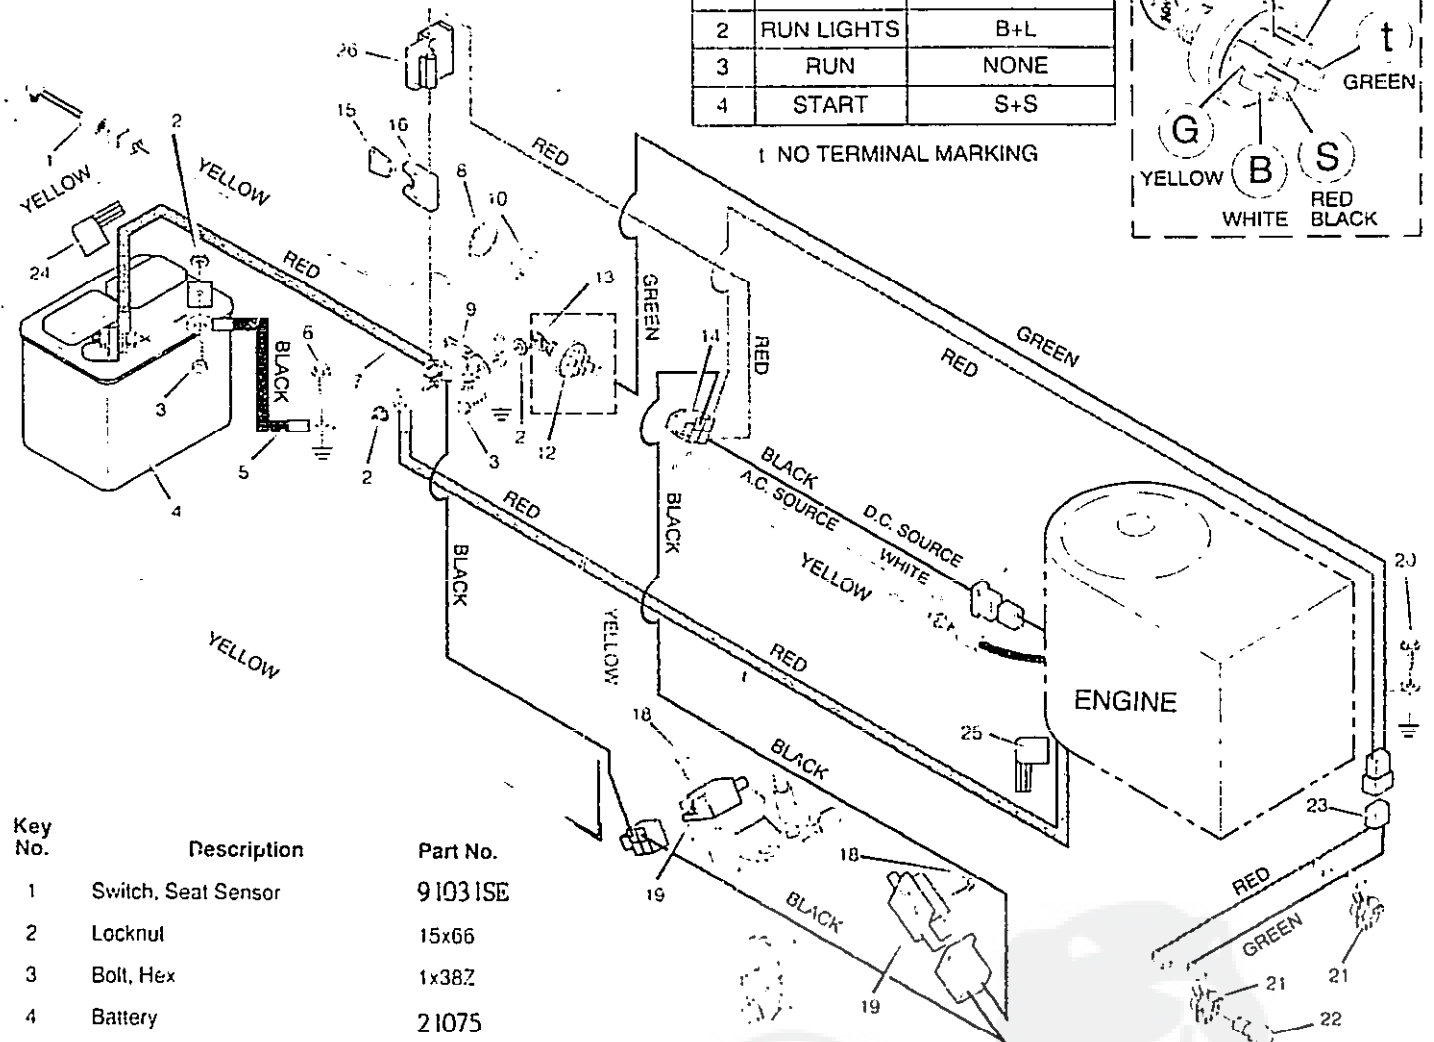

MODEL 42911x65A

REPAIR PARTS ELECTRICAL SYSTEM

POS.	FUNCTION	CIRCUIT (MAKE)
1	OFF	G+I
2	RUN LIGHTS	B+L
3	RUN	NONE
4	START	S+S

1 NO TERMINAL MARKING

Key No.	Description	Part No.
1	Switch, Seat Sensor	91031SE
2	Locknut	15x66
3	Bolt, Hex	1x38Z
4	Battery	21075
5	Cable, Battery Ground	24x9
6	Screw	26x249
7	Cable, Red Battery	24x29
8	Cap, Ignition	91488
9	Solenoid	24285
10	Nut, Hex	91489
12	Switch, Ignition	92377
13	Key, Ignition	20729
14	Harness, Chassis Wire	250x59
15	Fuse	5J212
16	Holder, Fuse	407078
18	Screw	26x233
19	Switch, Clutch	24273
20	Screw	25x2
21	Socket, Light	92372
22	Bulb, Light	90084
23	Harness, Light Wire	250x40
24	Cover, Terminal	54148
26	Ammeter	93156