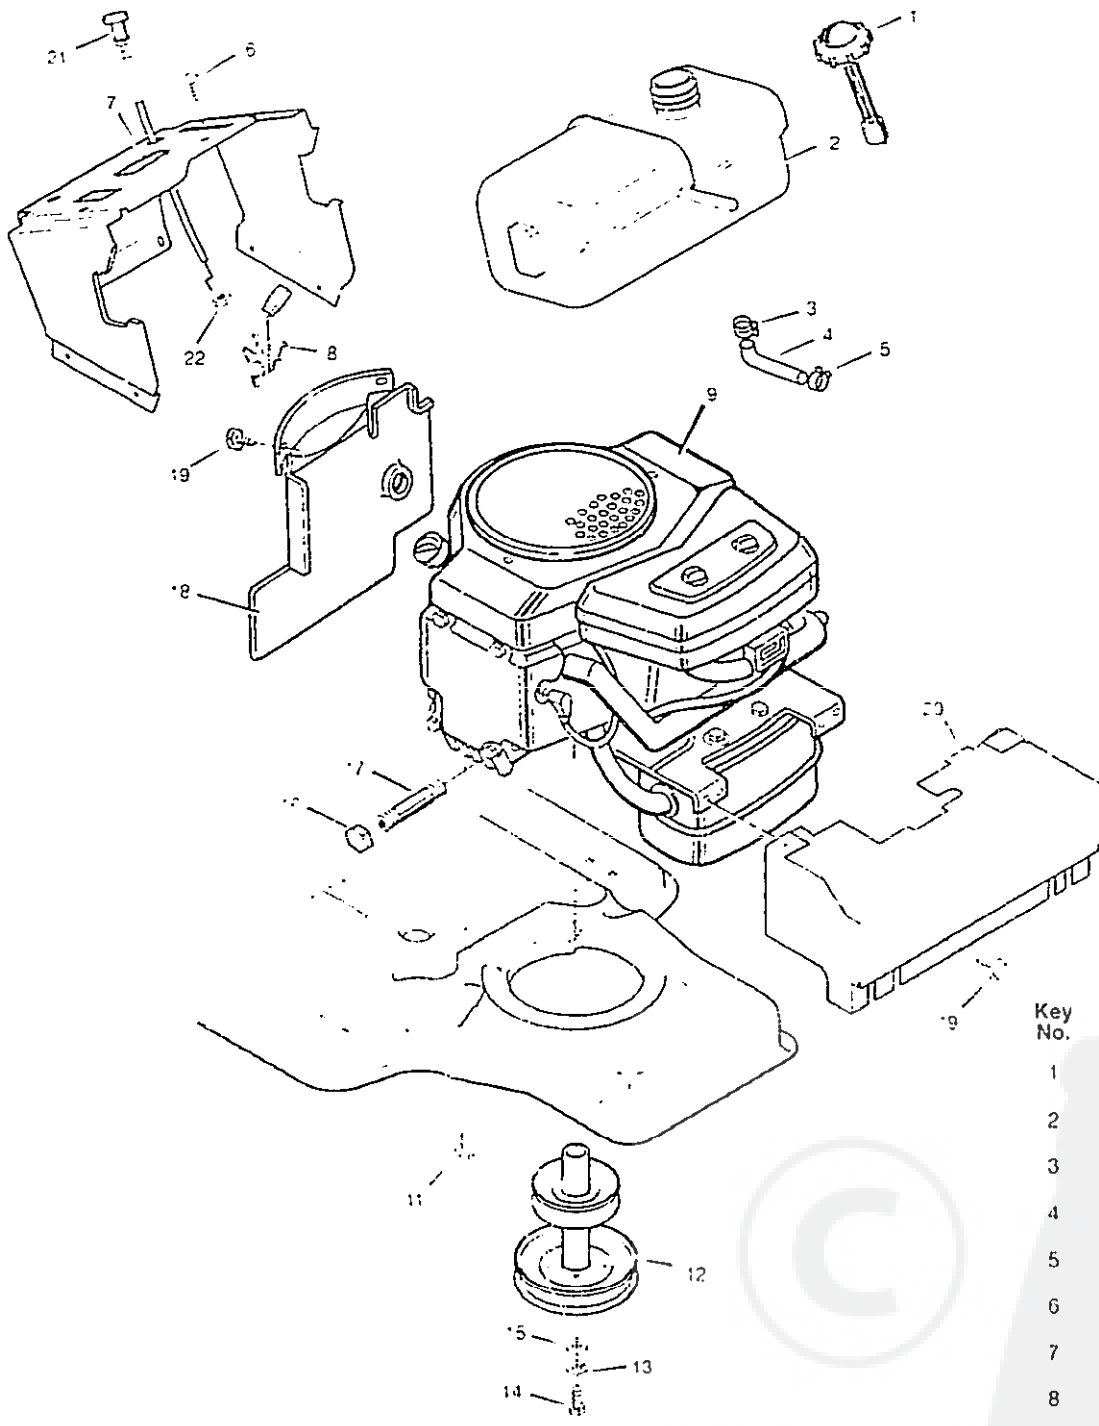

Key No.	Description	Part No.
1	Fuel Cap	91348
2	Fuel Tank	93150
3	Hose Clamp	91174
4	Fuel Line	23717
5	Hose Clamp	23713
6	Screw	26x20*
7	Support, Dash	93136E700
8	Throttle Control	93165
9	Engine*	402707-1240-01
11	Bolt, Engine Mount	25x7
12	Stack Pulley Assembly	93245Z
13	Lockwasher	19x35
14	Bolt, Hex	1x14G
15	Washer	17x170
16	Cap, Oil Drain	21651
17	Pipe, Oil Drain	92279
18	Baffle, Rear Engine	93078E700
19	Screw	25x2
20	Baffle, Front Engine	93191E701
21	Choke	91326
22	Washer	19x8