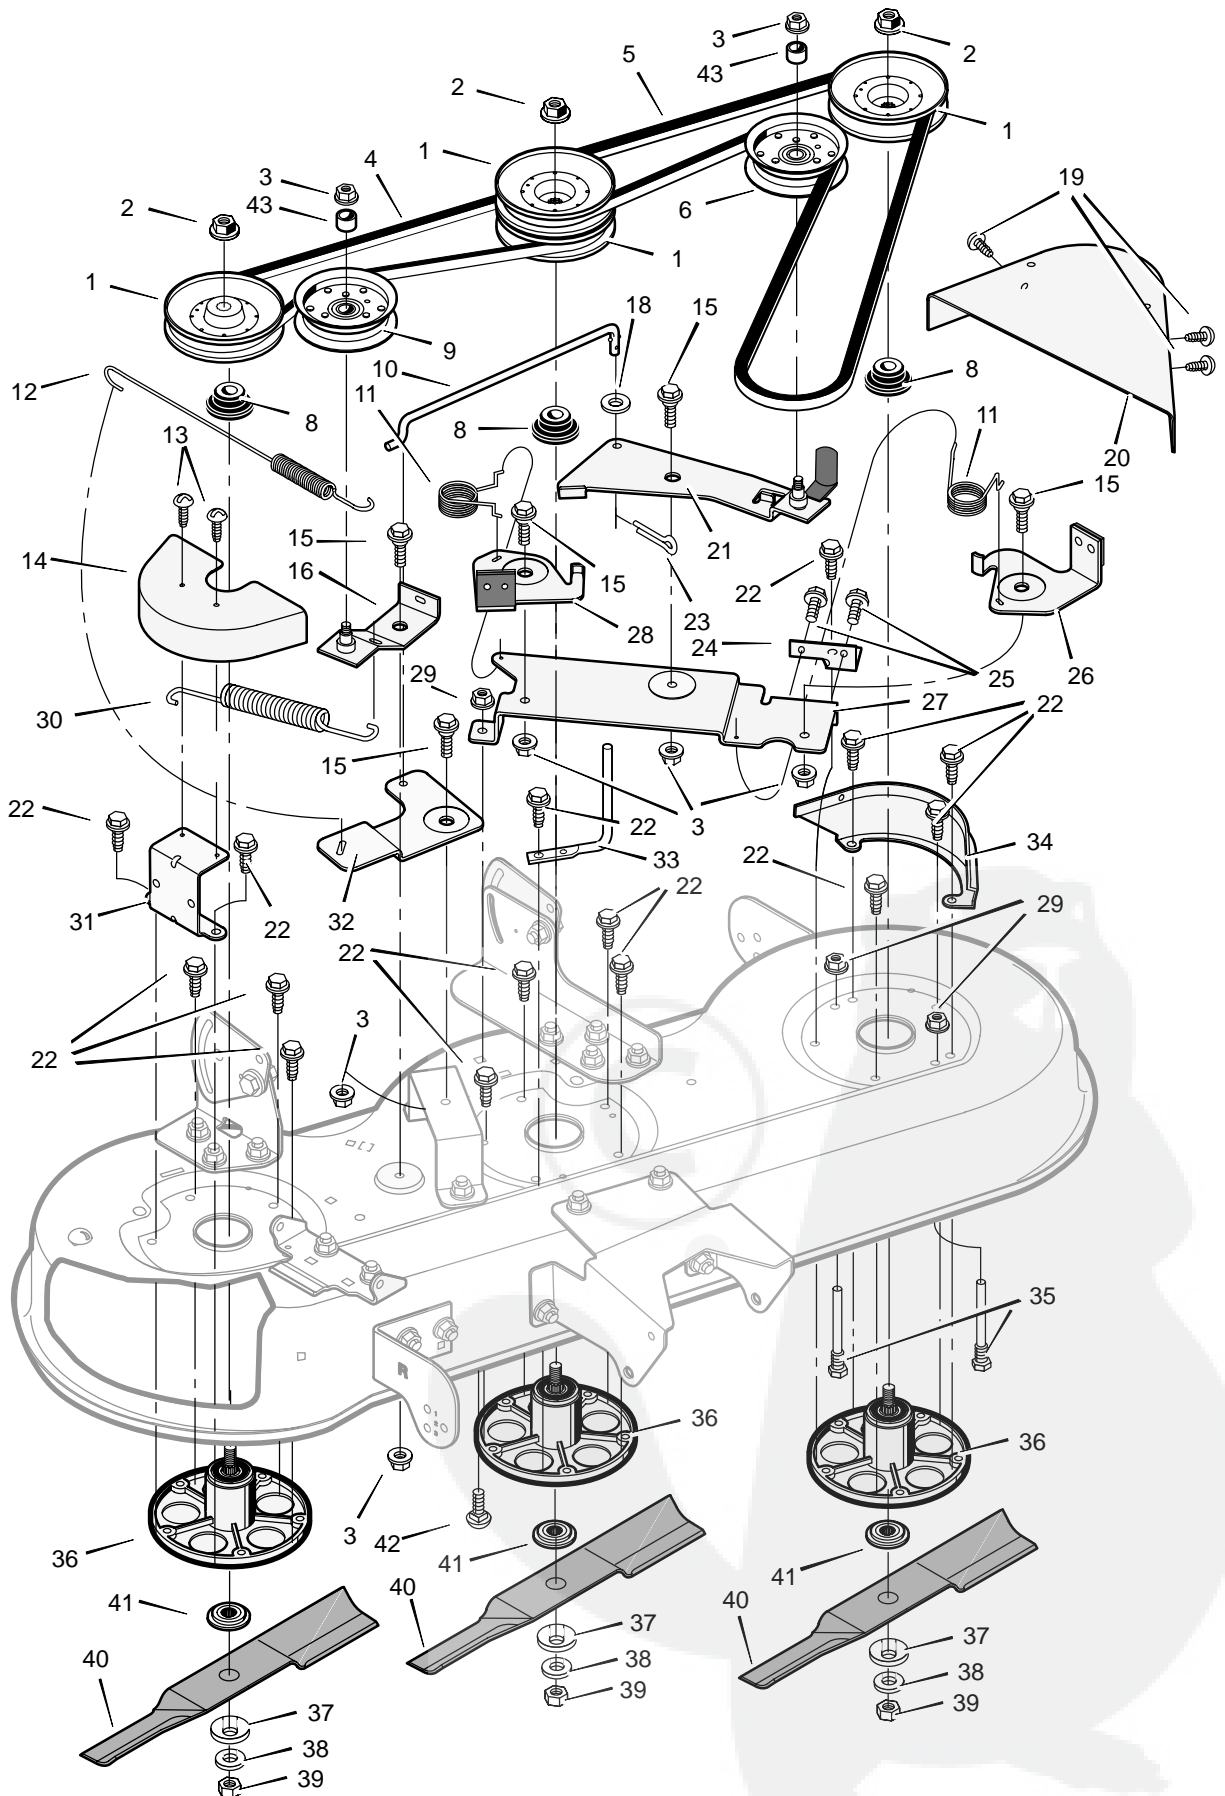

MODEL 461001x68A

REPAIR PARTS BLADE DRIVE

MODEL 461001x68A

REPAIR PARTS BLADE DRIVE

Key No.	Description	Part No.	Key No.	Description	Part No.
1	Pulley	094592	24	Bracket, Brake Plate	094602E700
2	Nut	15x121	25	Screw	26x249
3	Nut	015x98	26	Brake Assembly, Left	094640E700
4	Belt, Secondary	037x66	27	Plate, Brake Arm	094596E700
5	Belt, Primary	037x96	28	Brake Assembly, Center	094641E700
6	Pulley, Idler	690387	29	Nut, Flange	015x79
8	Spacer, Pulley	1001197	30	Spring	165x79
9	Pulley, Idler	690549	31	Bracket, Cover	092140E700
10	Link, Bell Crank	094606 Z	32	Bell Crank	094603E700
11	Spring	166x41	33	Guide, Belt	092116 Z
12	Spring	165x138	34	Bracket, Pulley Cover	690221E700
13	Screw	26x270	35	Guide, Belt	091754
14	Cover, Right Pulley	094607E700	36	Assembly, Jackshaft Housing	1001200
15	Bolt, Shoulder	009x39	37	Washer	17x166
16	Arm Assembly, Idler	094639E700	38	Washer	17x165
18	Washer	017x47	39	Nut, Blade	15x100
19	Screw	26x277	40	Blade	1001508E701
20	Cover, Left Pulley	094645E700	41	Adapter, Blade	690411
21	Arm Assembly, Idler	690579E700	42	Bolt, Carriage	002x53
22	Bolt	0025x7	43	Spacer	690369
23	Pin, Cotter	030x20