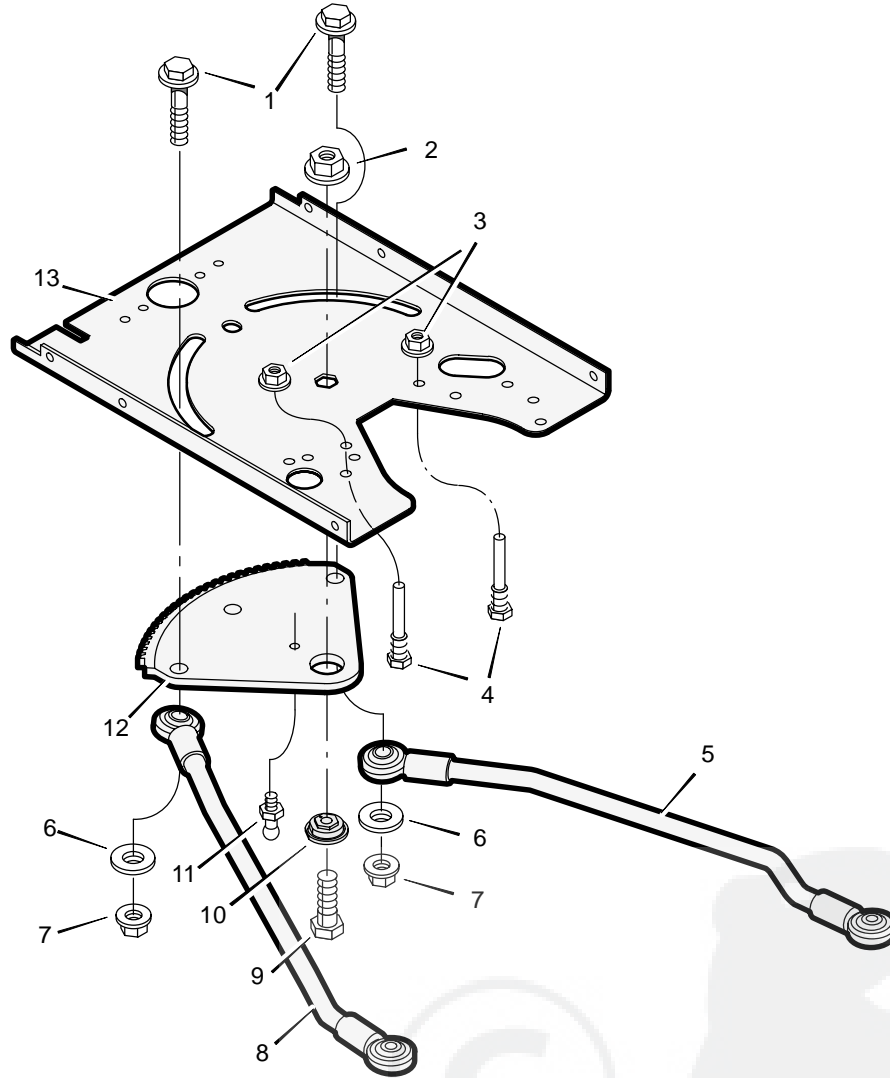

Key No.	Description	Part No.
1	Bolt, Shoulder	009x62
2	Nut, Lock	15x111
3	Nut, Flange	015x79
4	Guide, Screw	094384
5	Link, Left Drag	690146E700
6	Washer	17x168
7	Nut, Flange	015x84
8	Link, Right Drag	690145E700
9	Bolt	001x84
10	Bearing, Sector Gear	690180
11	Fitting, Lub	092530
12	Gear, Sector	690147E700
13	Plate, Steering	1001121E700

Key No.	Description	Part No.	Key No.	Description	Part No.
1	Bracket, Rear Hanger	690067E700	8	Hanger, Left Deck	690198E700
2	Nut, Flange	15x118	9	Screw	26x249
3	Axle Assembly (with fitting)	1001460E700	10	Bolt	01x146
4	Pin, Hair	030x49	11	Spindle Assembly, Left	690179E700
5	Washer	017x75	12	Hanger, Axle	094007E700
6	Bearing, Spindle	093058	13	Hanger, Right Deck	690199E700
7	Fitting, Lub	092530	14	Spindle Assembly, Right	690178E700