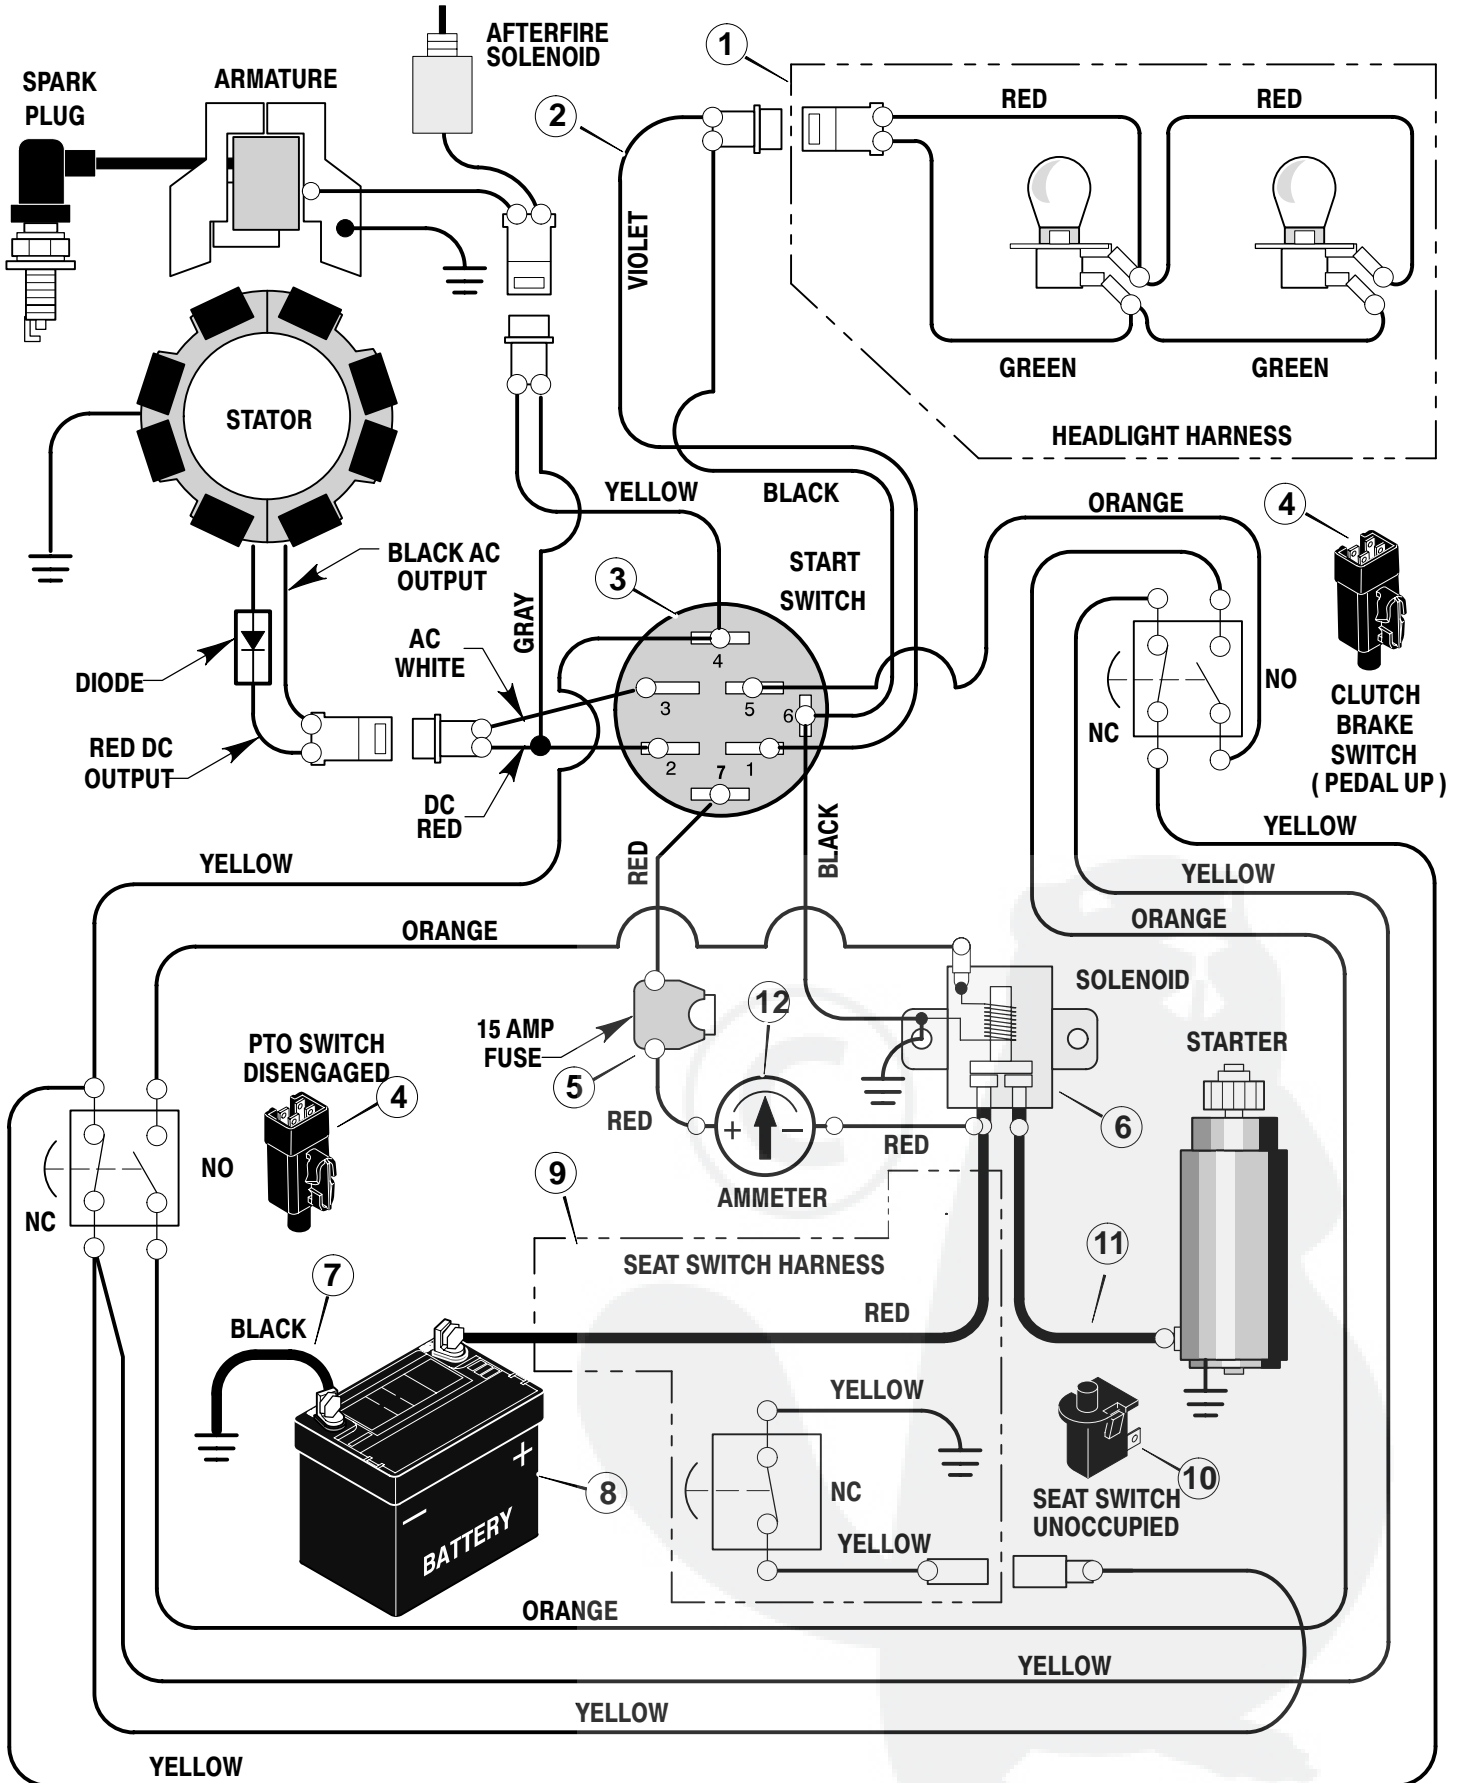

MODEL 461001x68A

REPAIR PARTS ENGINE MOUNT ASSEMBLY

MODEL 461001x68A

REPAIR PARTS ENGINE MOUNT ASSEMBLY

Key No.	Description	Part No.	Key No.	Description	Part No.
1	Cap, Fuel	1001279	22	Pulley, Stack	690225
2	Tank, Fuel	093148	23	Washer	17x170
6	Screw	26x263	24	Lockwasher	019x35
7	Assembly, Right Grille Support	690546E700	25	Bolt	01x140
8	Shield, Heat	690535	26	Gasket	711851
9	Assembly, Left Grille Support	690547E700	27	Washer	018x15
10	Shield, Heat	095090	28	Bolt	001x91
11	Screw	26x290	29	Tube, Right Exhaust	690541
12	Guard	690540	30	Tube, Left Exhaust	690542
13	Shield, Lower	094958	31	Bracket, Muffler Mounting	690537
14	Engine *	*	32	Muffler	093259
15	Line, Fuel (17 inches long)	690333	33	Bracket, Muffler	690538
16	Clamp	095197	34	Choke	690401
18	Pipe, Oil Drain	092279	35	Nut	015x68
19	Cap, Oil Drain	021651	36	Screw	26x201
20	Bolt	0025x7	37	Control, Throttle	093165
21	Spacer	093077			

Key No.	Description	Part No.
1	Harness, Light Wire	250x92
	Socket, Light	92372
	Bulb, Light	90084
2	Harness, Chassis Wire	250x87
3	Switch, Ignition	92556
	Key, Ignition	20729
	Nut, Hex	91489
	Cap, Ignition	91488
4	Switch, Limit	94136
5	Fuse	54212
	Holder, Fuse	407078
6	Solenoid	94613
	Screw, Mounting	26x229
	Locknut	15x116
7	Cable, Battery Ground	24x32
	Screw, Ground Cable	26x213
8	Battery	21075
	Bolt, Carriage	2x82
	Wingnut	14x79
9	Harness, Seat Switch Wire	250x67
10	Switch, Seat Sensor	94159
11	Cable	24x31
12	Ammeter	093156