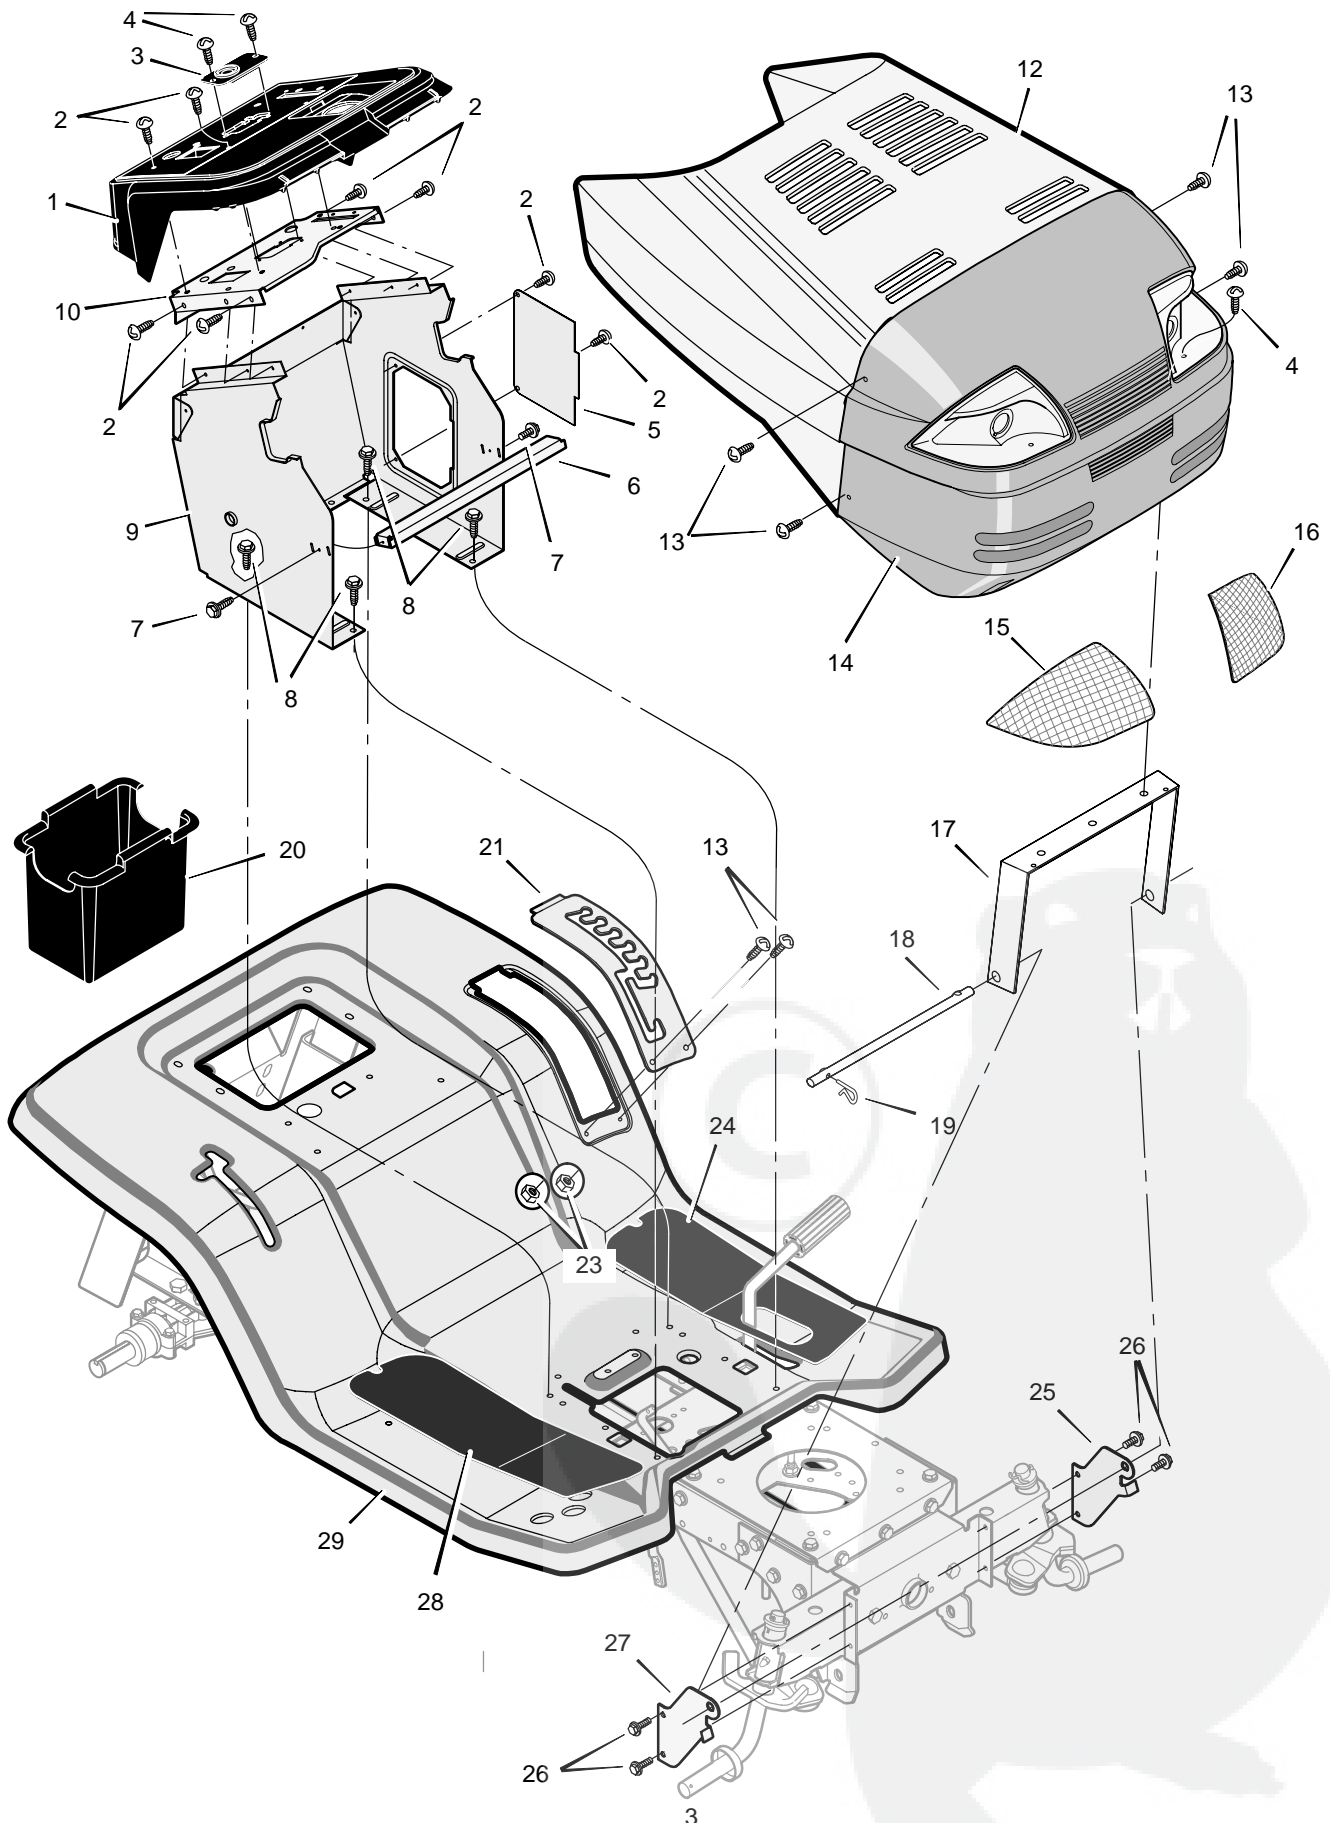

MODEL 461001x68A

REPAIR PARTS SEAT DECK

MODEL 461001x68A

REPAIR PARTS SEAT DECK

Key No.	Description	Part No.	Key No.	Description	Part No.
1	Seat	1001028	26	Link, PTO	094004Z
2	Support, Seat	094154E700	27	Shoulder, Bolt	009x39
3	Push-On Cap	028x23	28	Washer	017x57
4	Washer	017x47	29	Pin, Cotter	030x20
5	Bolt, Wing	1001054	30	Spring	166x39
6	Bolt	001x45	31	Bracket, PTO	094018E700
7	Bracket, Pivot	094153E700	32	Spring	166x40
8	Nut	15x123	33	Washer	17x103
9	Screw	26x229	34	Handle, Lift	690533Z
10	Spring, Leaf	094057	35	Grip	092697
11	Spring	164x31	36	Wheel, Steering	095185
12	Washer, Cup	094155 Z	37	Grip	091079
13	Bolt	009x55	38	Bellows	092059
14	Rod, Pivot	094156 Z	39	Rod, Parking Brake	1001271 Z
15	Bolt, Shoulder	009x56	40	Screw	26x267
16	Deck, Seat	1001286E700	41	Bearing, Lower	094124
17	Screw	26x263	42	Gear, Pinion	690183
18	Spring	164x30	43	E-Ring	011x25
19	Screw	26x249	44	Shaft, Steering	690626
20	Grip	092698	46	Pin, Cotter	0031x4
21	Handle, PTO	094217 Z	47	Nut	15x123
22	Screw	0025x3	48	Insert, Steering Wheel	711325
23	Paddle, Switch	094022 Z	49	Screw	0025x3
24	Lever, PTO	094017 Z	51	Washer	17x146
25	Nut	015x84	—	Manual and Parts List	F-020760L

MODEL 461001x68A

REPAIR PARTS HOOD AND DASH

MODEL 461001x68A

REPAIR PARTS HOOD AND DASH

Key No.	Description	Part No.	Key No.	Description	Part No.
1	Dash	094223	16	Lens, Left	092540
2	Screw	26x270	17	Brace, Grille	092541
3	Bearing, Upper Steering	094219	18	Rod, Pivot	093137 Z
4	Screw	26x239	19	Pin, Hair	0031x4
5	Panel, Side Access	093007E700	20	Container, Battery	690424
6	Channel, Support	095081	21	Plate, Lift Detent	094886E700
7	Screw	26x263	23	Nut	015x81
8	Screw	26x249	24	Mat, Left	094109
9	Support, Dash	095082	25	Support, Left Grille	690544E700
10	Plate, Dash	094221E700	26	Screw	26x277
12	Hood	093215E700	27	Support, Right Grille	690543E700
13	Bolt, Shoulder	009x47	28	Mat, Right	094108
14	Grille (Includes Lens)	092542	29	Deck, Seat	1001286E700
15	Lens, Right	092539			