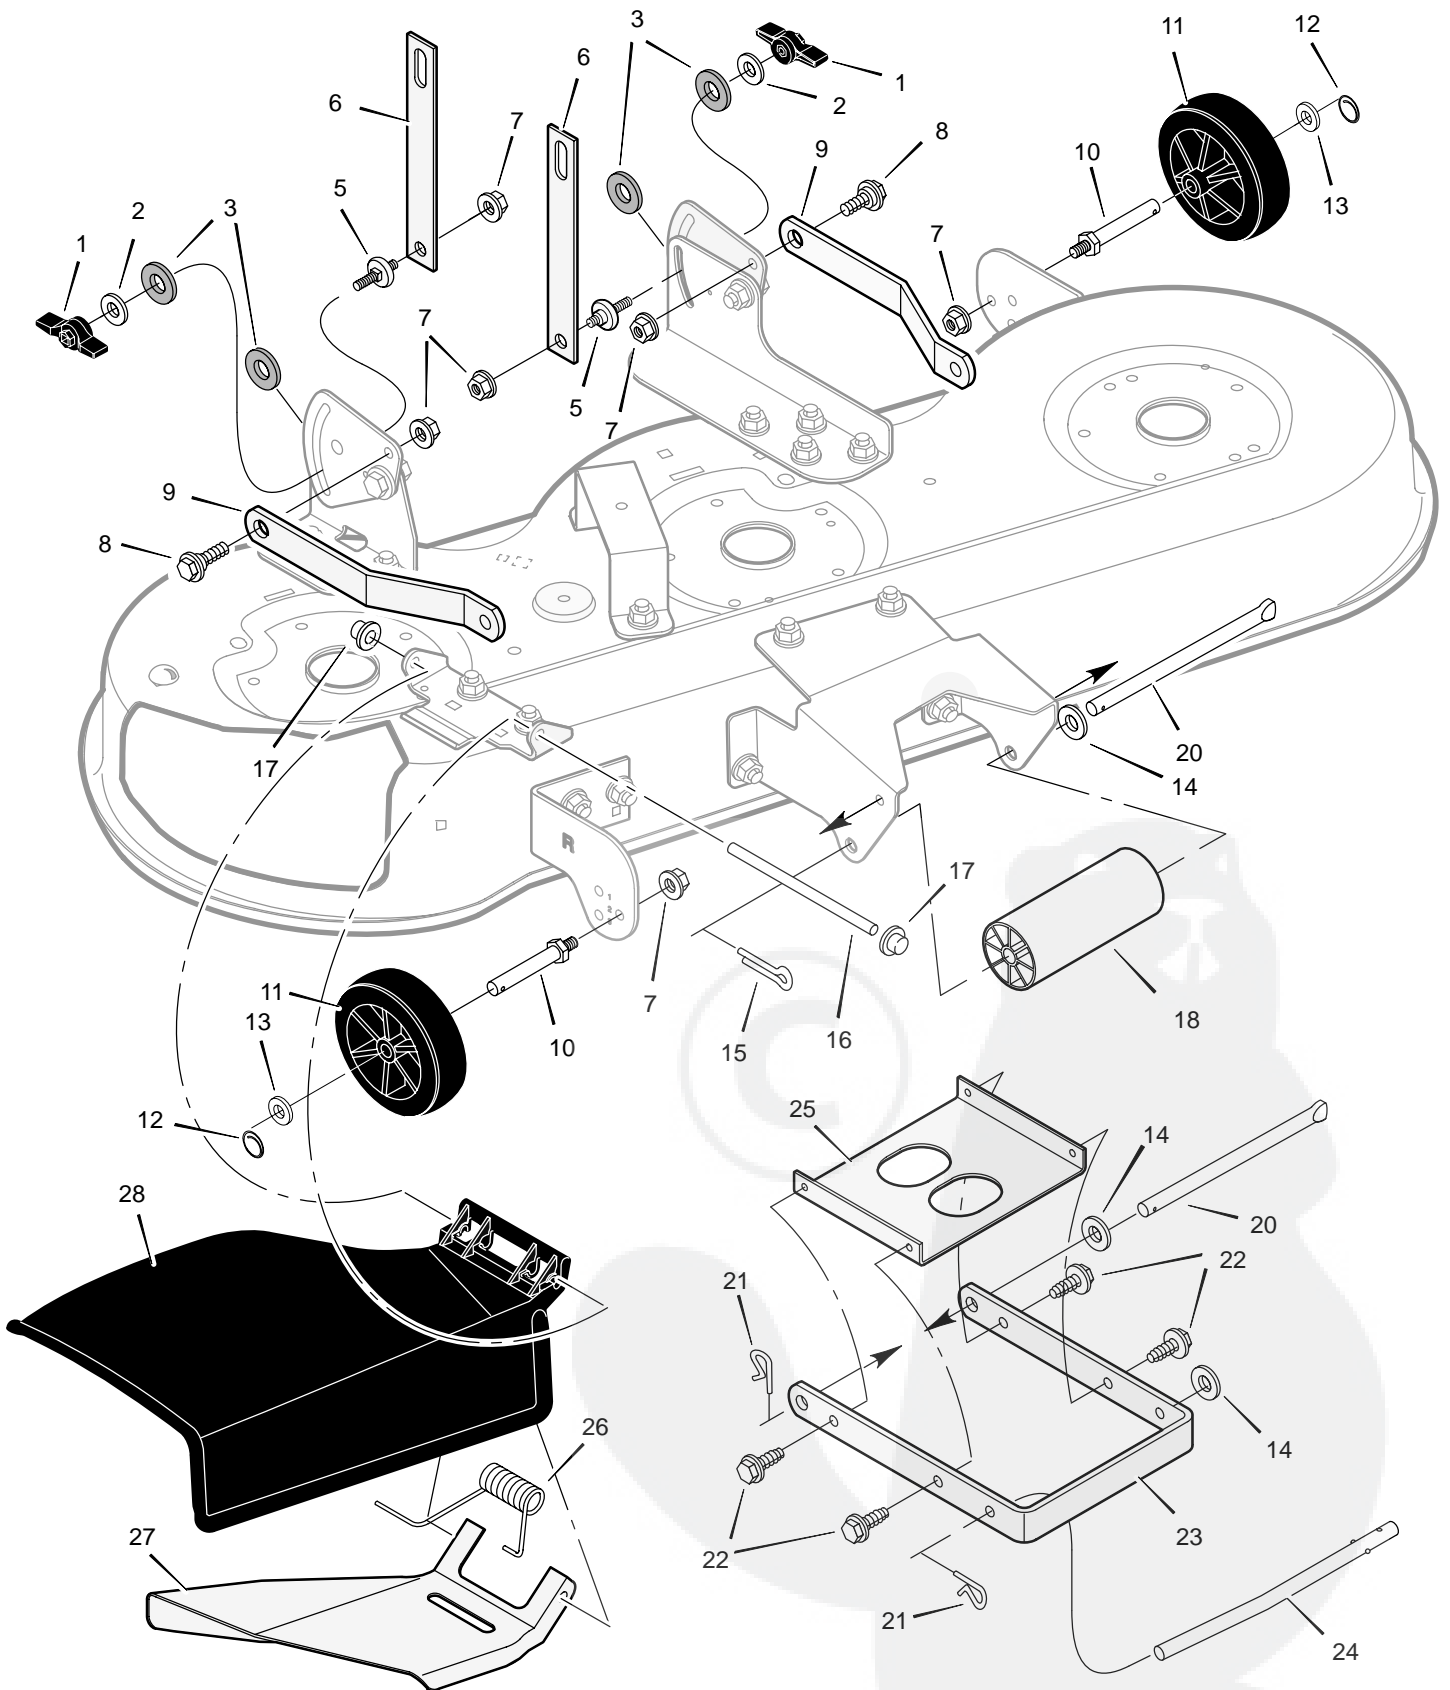

MODEL 461001x68A

REPAIR PARTS MOWER HOUSING SUSPENSION

Key No.	Description	Part No.
1	Knob	094068
2	Washer	017x45
3	Pad, Friction	094137
5	Pin, Hanger	095194
6	Link, Lift	690550E700
7	Nut, Flange	015x84
8	Bolt, Shoulder	009x52
9	Bracket, Rear Suspension	690578E700
10	Bolt, Gauge Wheel	094025
11	Wheel	092683
12	Pin, Hair	031x11
13	Washer	017x91
14	Washer	17x103
15	Pin, Cotter	030x49
16	Rod, Deflector	092159 Z
17	Push-On Cap	028x23
18	Roller	1001252
20	Rod, Deck Suspension	094996
21	Pin, Hair	0031x4
22	Screw	26x249
23	Bracket, Front Suspension	094765E700
24	Rod, Hanger	094158 Z
25	Stiffener	094604E700
26	Spring	166x34
27	Deflector, Inside	092103E700
28	Deflector, Chute	092100