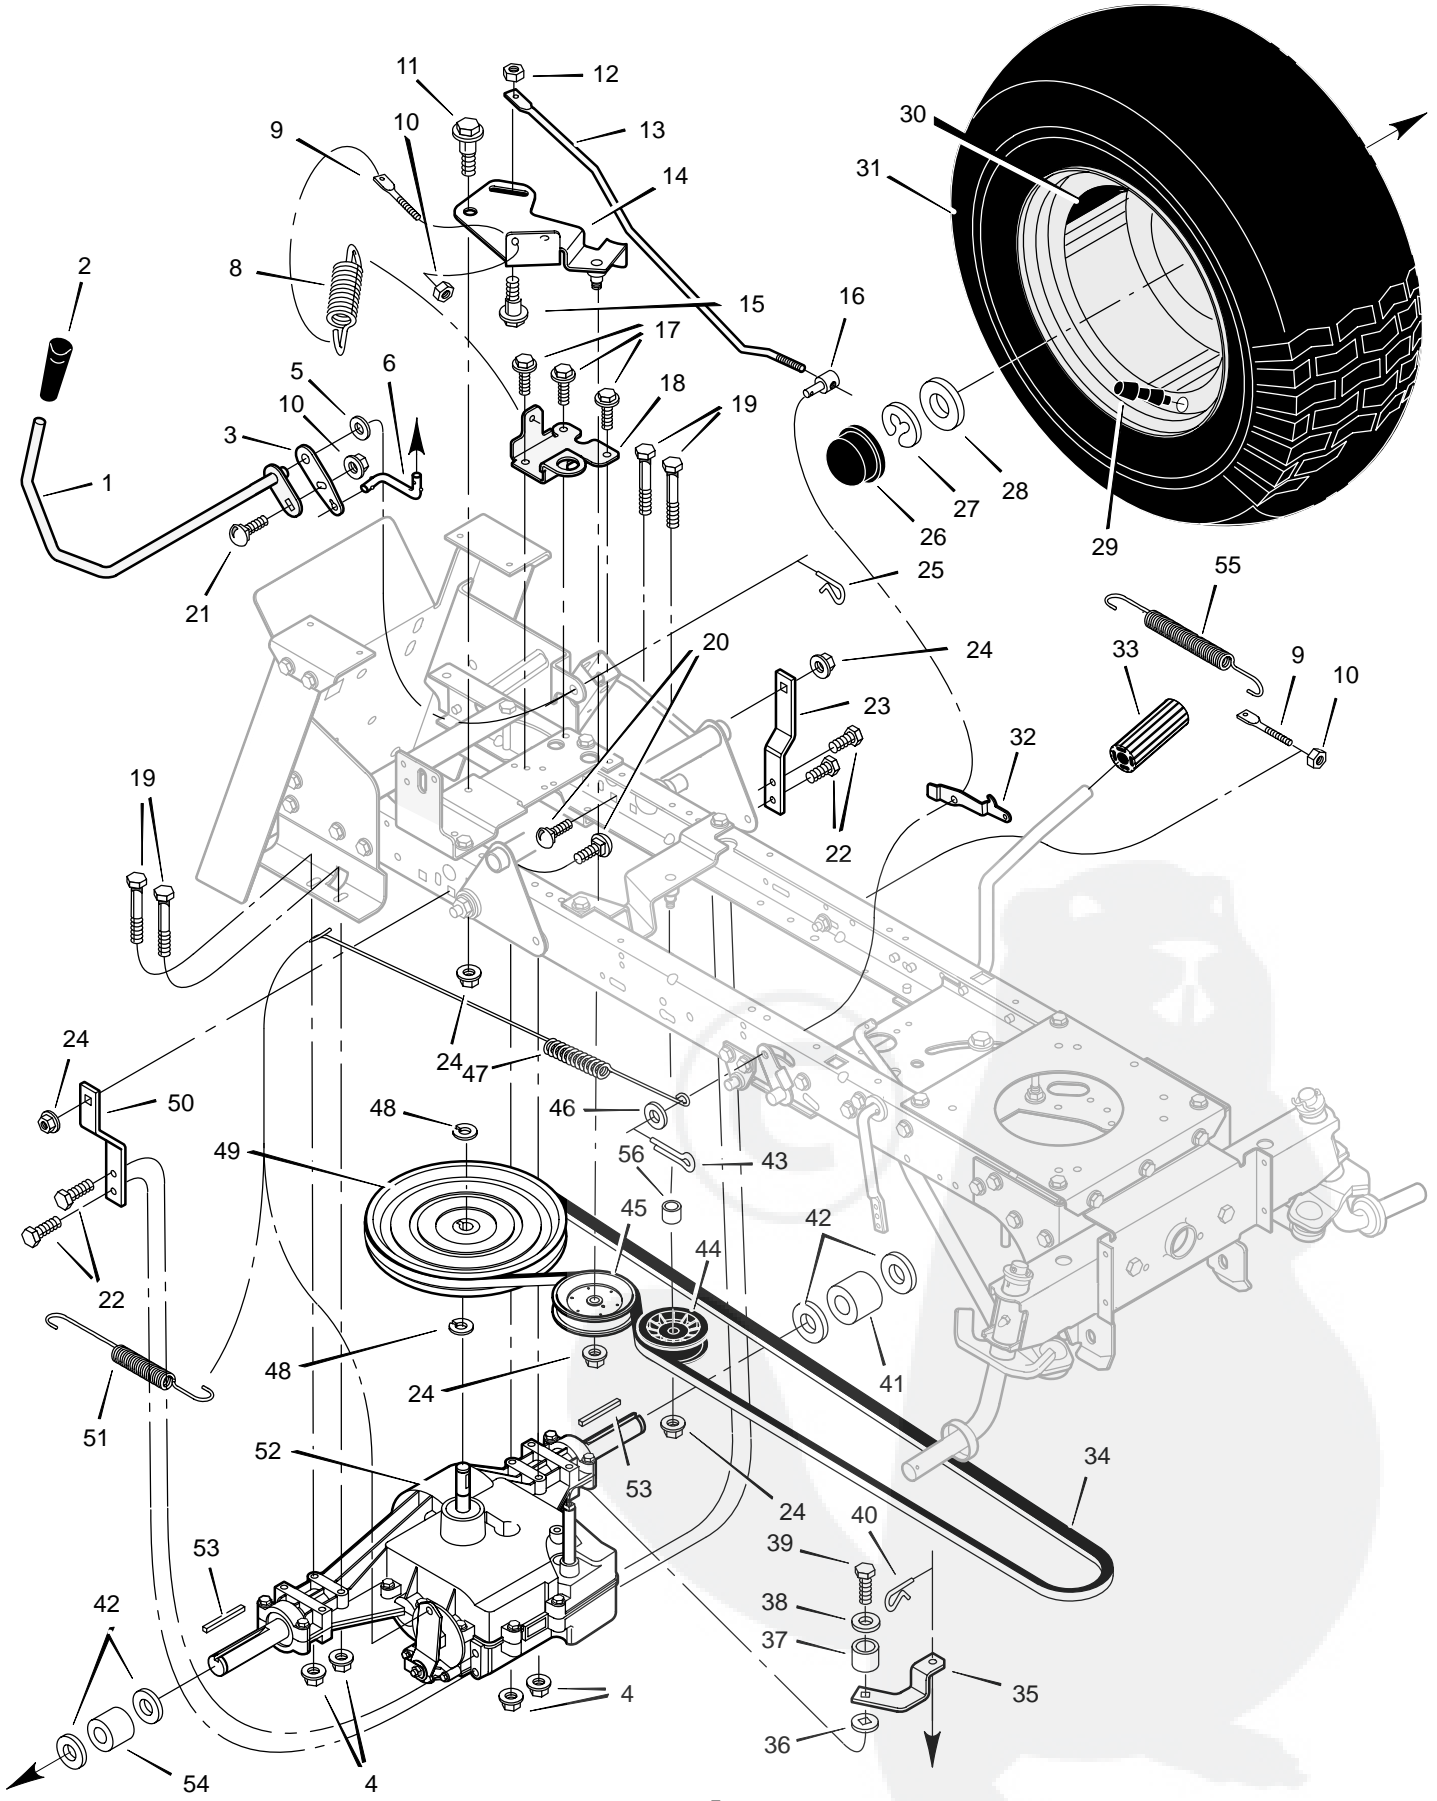

MODEL 461001x68A

REPAIR PARTS MOTION DRIVE

MODEL 461001x68A

REPAIR PARTS MOTION DRIVE

Key No.	Description	Part No.	Key No.	Description	Part No.
1	Lever, Shift	690366Z	30	Wheel and Tire	093263-601
2	Grip	092697	31	Tire *	091923
3	Plate, Adjusting	690131 Z	—	Tube	407049
4	Nut	015x88	32	Latch, Parking Brake	094045 Z
5	Washer	17x103	33	Pedal	021544
6	Link, Shift	690130 Z	34	Belt, Drive	037x68
8	Spring, Extension	165x116	35	Yoke, Shift	690129 Z
9	Stud, Spring	094042 Z	36	Washer, Square	17x148
10	Nut	015x79	37	Pilot, Support	091889
11	Bolt, Shoulder	009x39	38	Washer	017x38
12	Nut	015x89	39	Capscrew	06x105
13	Rod, Clutch	094041 Z	40	Pin, Hair	0031x6
14	Arm Assembly, Idler	690364 Z	41	Spacer, Left	690213 Z
15	Bolt, Shoulder	009x54	42	Washer	17x118 Z
16	Nut, Adjusting	094815	43	Pin, Cotter	030x20
17	Screw	26x249	44	Pulley, V Idler	690410
18	Bracket, Spring Mount	690070E700	45	Pulley, Backside Idler	023339
19	Bolt	01x155	46	Washer	17x169
20	Bolt, Carriage	002x78	47	Spring, Brake	165x115
21	Bolt, Carriage	002x53	48	Ring, Snap	0011x7
22	Bolt	26x216	49	Pulley, Drive	690181
23	Bracket, Left Torque	690081E700	50	Bracket, Right Torque	690080E700
24	Nut	015x84	51	Spring, Extension	165x92
25	Pin, Hair	0031x4	52	Transmission †	—
26	Cap, Hub	094618	53	Key, Square	024039
27	E-Ring	011x23	54	Spacer, Right	690214 Z
28	Washer	17x193	55	Spring, Extension	165x133
29	Stem, Valve	024373	56	Spacer	690369

* When you order a tire, make sure to give the brand name of the tire so that the tread pattern on the tire will match.

† For information on Replacement Parts see the Central Parts Distributor in your area.