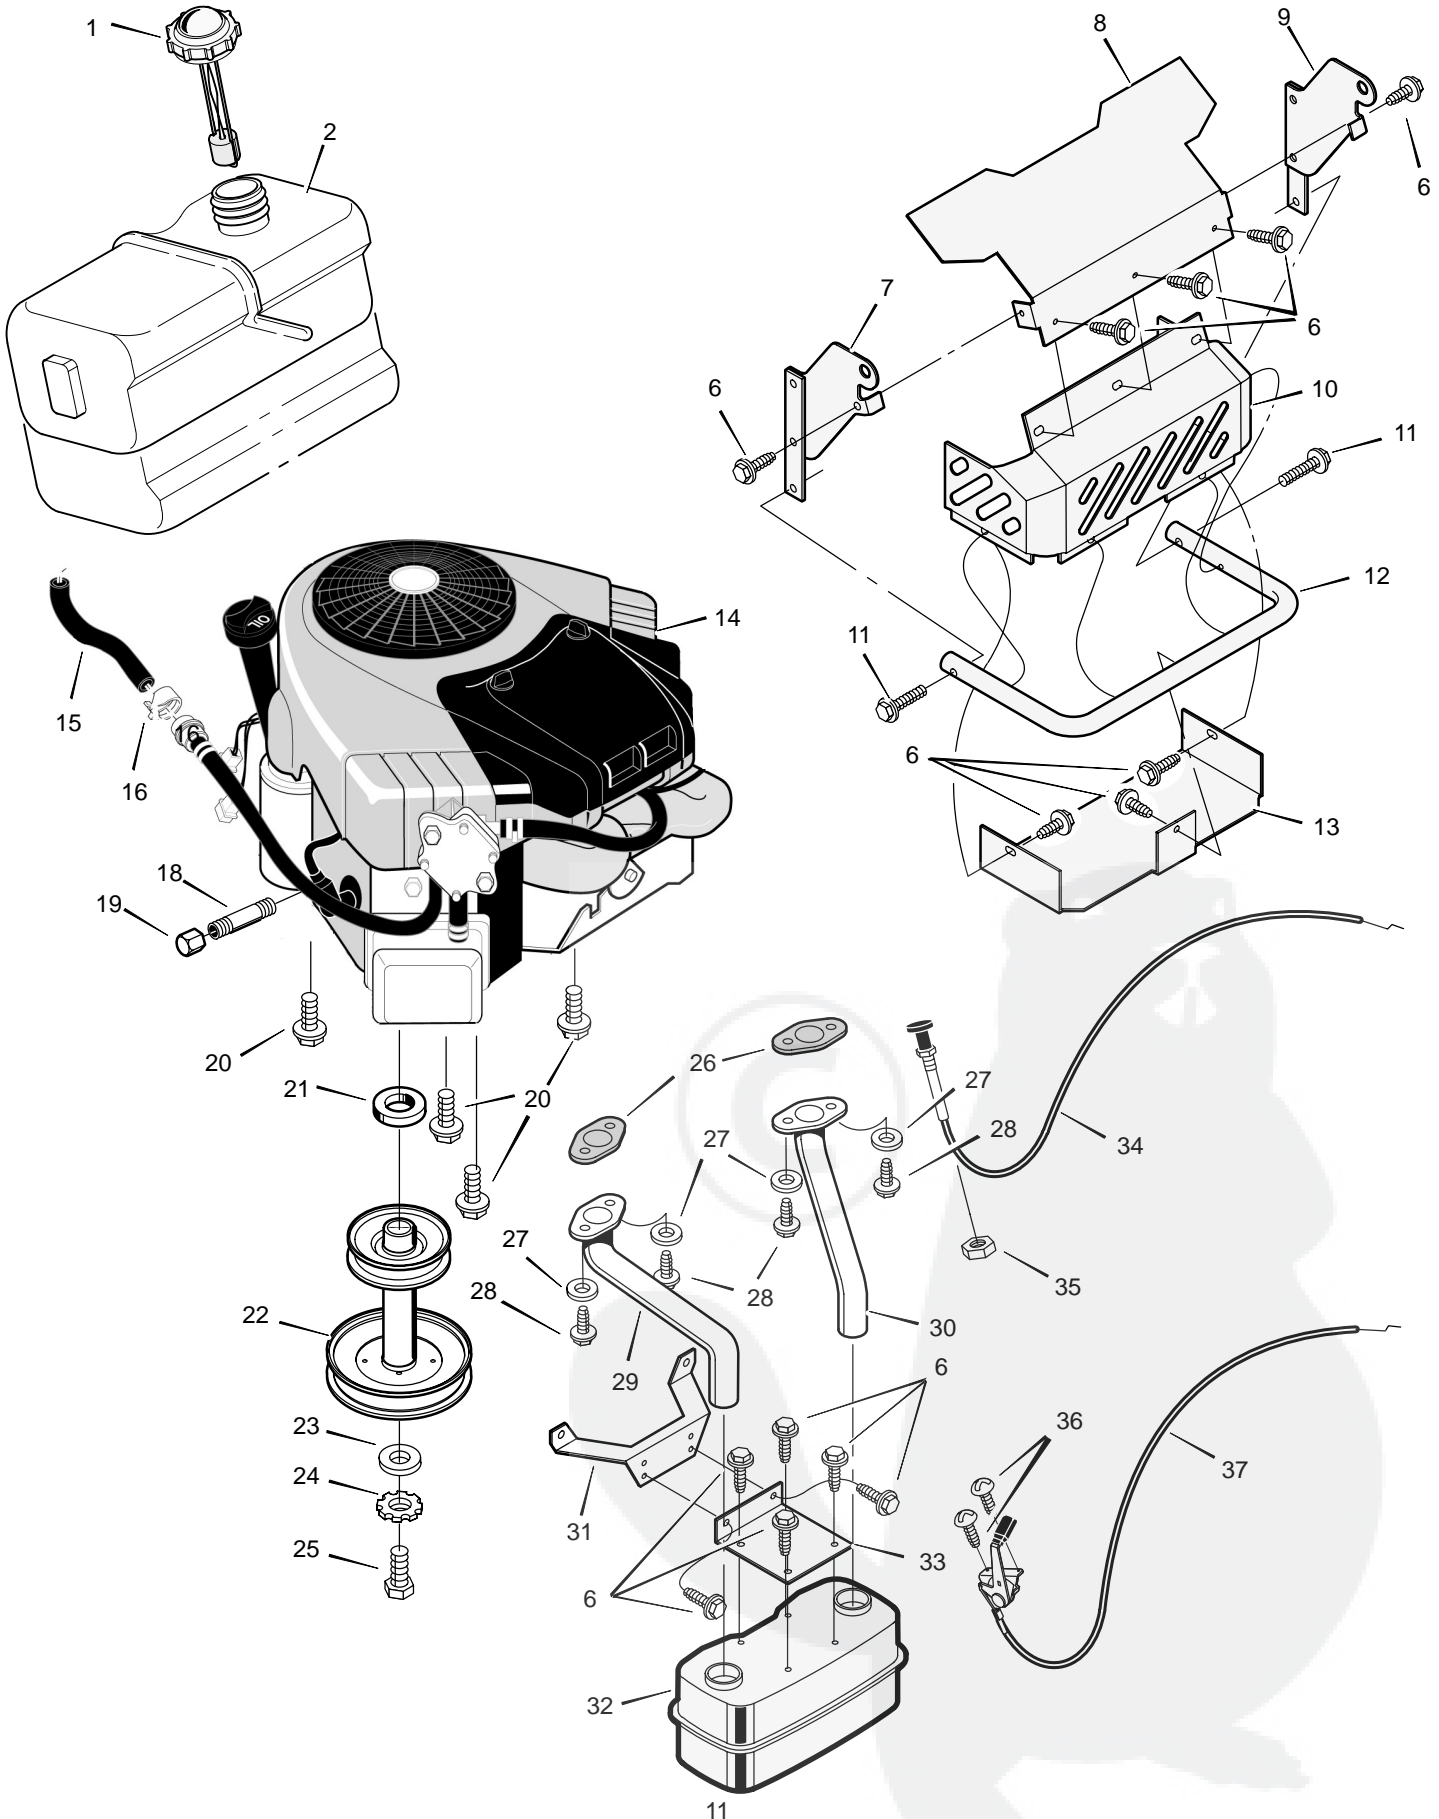

MODEL 461001x68A

REPAIR PARTS ENGINE MOUNT ASSEMBLY

MODEL 461001x68A

REPAIR PARTS ENGINE MOUNT ASSEMBLY

Key No.	Description	Part No.	Key No.	Description	Part No.
1	Cap, Fuel	1001279	22	Pulley, Stack	690225
2	Tank, Fuel	093148	23	Washer	17x170
6	Screw	26x263	24	Lockwasher	019x35
7	Assembly, Right Grille Support	690546E700	25	Bolt	01x140
8	Shield, Heat	690535	26	Gasket	711851
9	Assembly, Left Grille Support	690547E700	27	Washer	018x15
10	Shield, Heat	095090	28	Bolt	001x91
11	Screw	26x290	29	Tube, Right Exhaust	690541
12	Guard	690540	30	Tube, Left Exhaust	690542
13	Shield, Lower	094958	31	Bracket, Muffler Mounting	690537
14	Engine *	*	32	Muffler	093259
15	Line, Fuel (17 inches long)	690333	33	Bracket, Muffler	690538
16	Clamp	095197	34	Choke	690401
18	Pipe, Oil Drain	092279	35	Nut	015x68
19	Cap, Oil Drain	021651	36	Screw	26x201
20	Bolt	0025x7	37	Control, Throttle	093165
21	Spacer	093077			

* Parts are available from an Engine Authorized Service Center. See "Engines, Gasoline" or "Gasoline Engines" in the yellow pages of the telephone directory.