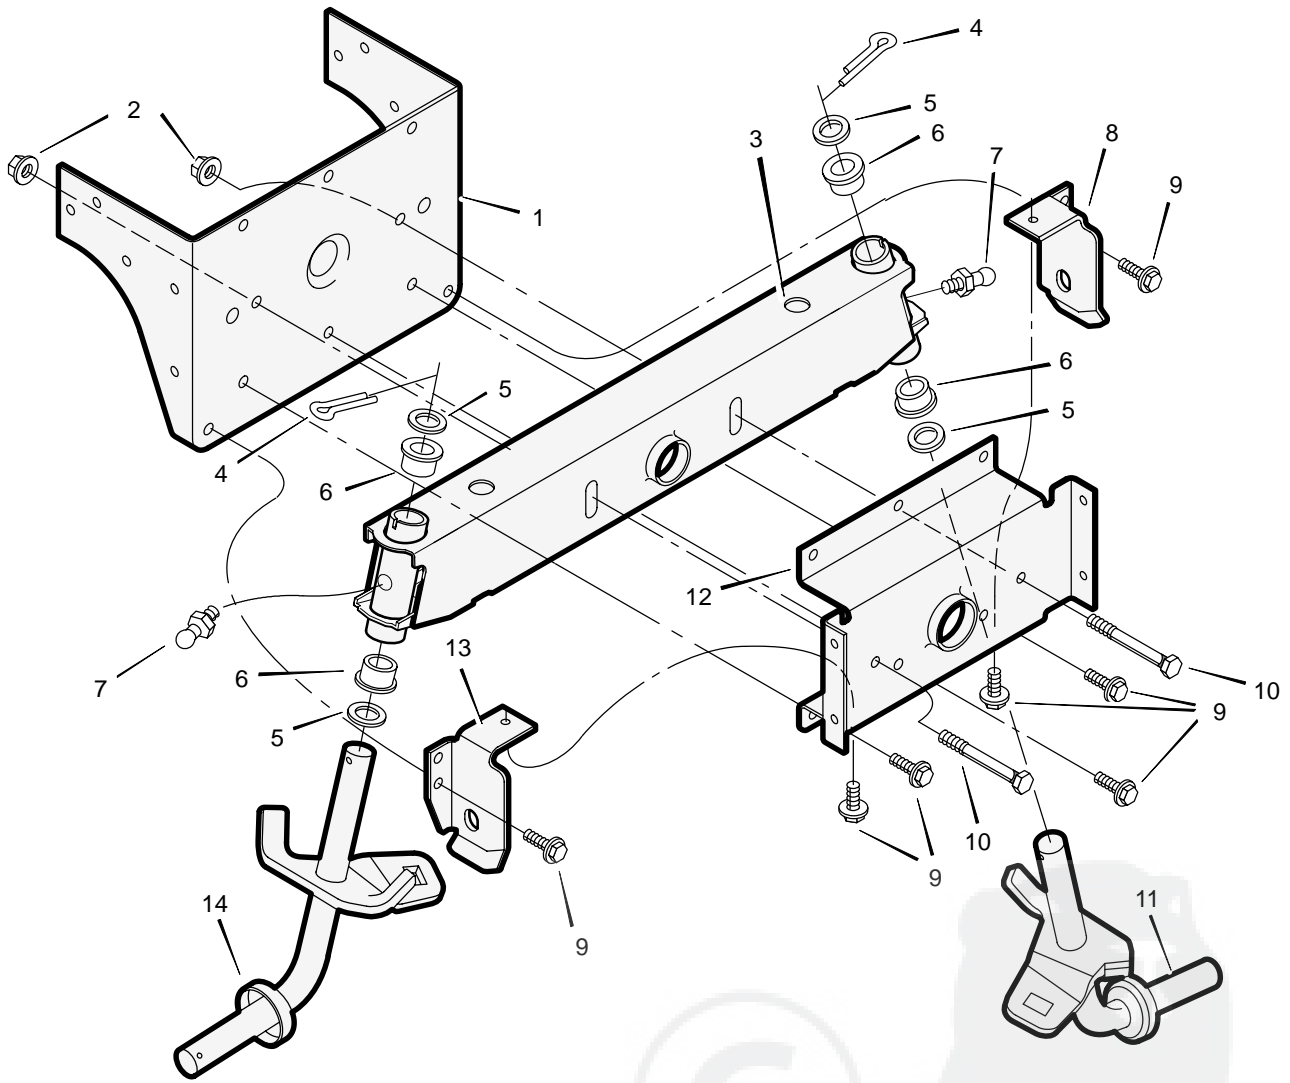

Key No.	Description	Part No.	Key No.	Description	Part No.
1	Bracket, Rear Hanger	690067E700	8	Hanger, Left Deck	690198E700
2	Nut, Flange	15x118	9	Screw	26x249
3	Axle Assembly (with fitting)	1001460E700	10	Bolt	01x146
4	Pin, Hair	030x49	11	Spindle Assembly, Left	690179E700
5	Washer	017x75	12	Hanger, Axle	094007E700
6	Bearing, Spindle	093058	13	Hanger, Right Deck	690199E700
7	Fitting, Lub	092530	14	Spindle Assembly, Right	690178E700