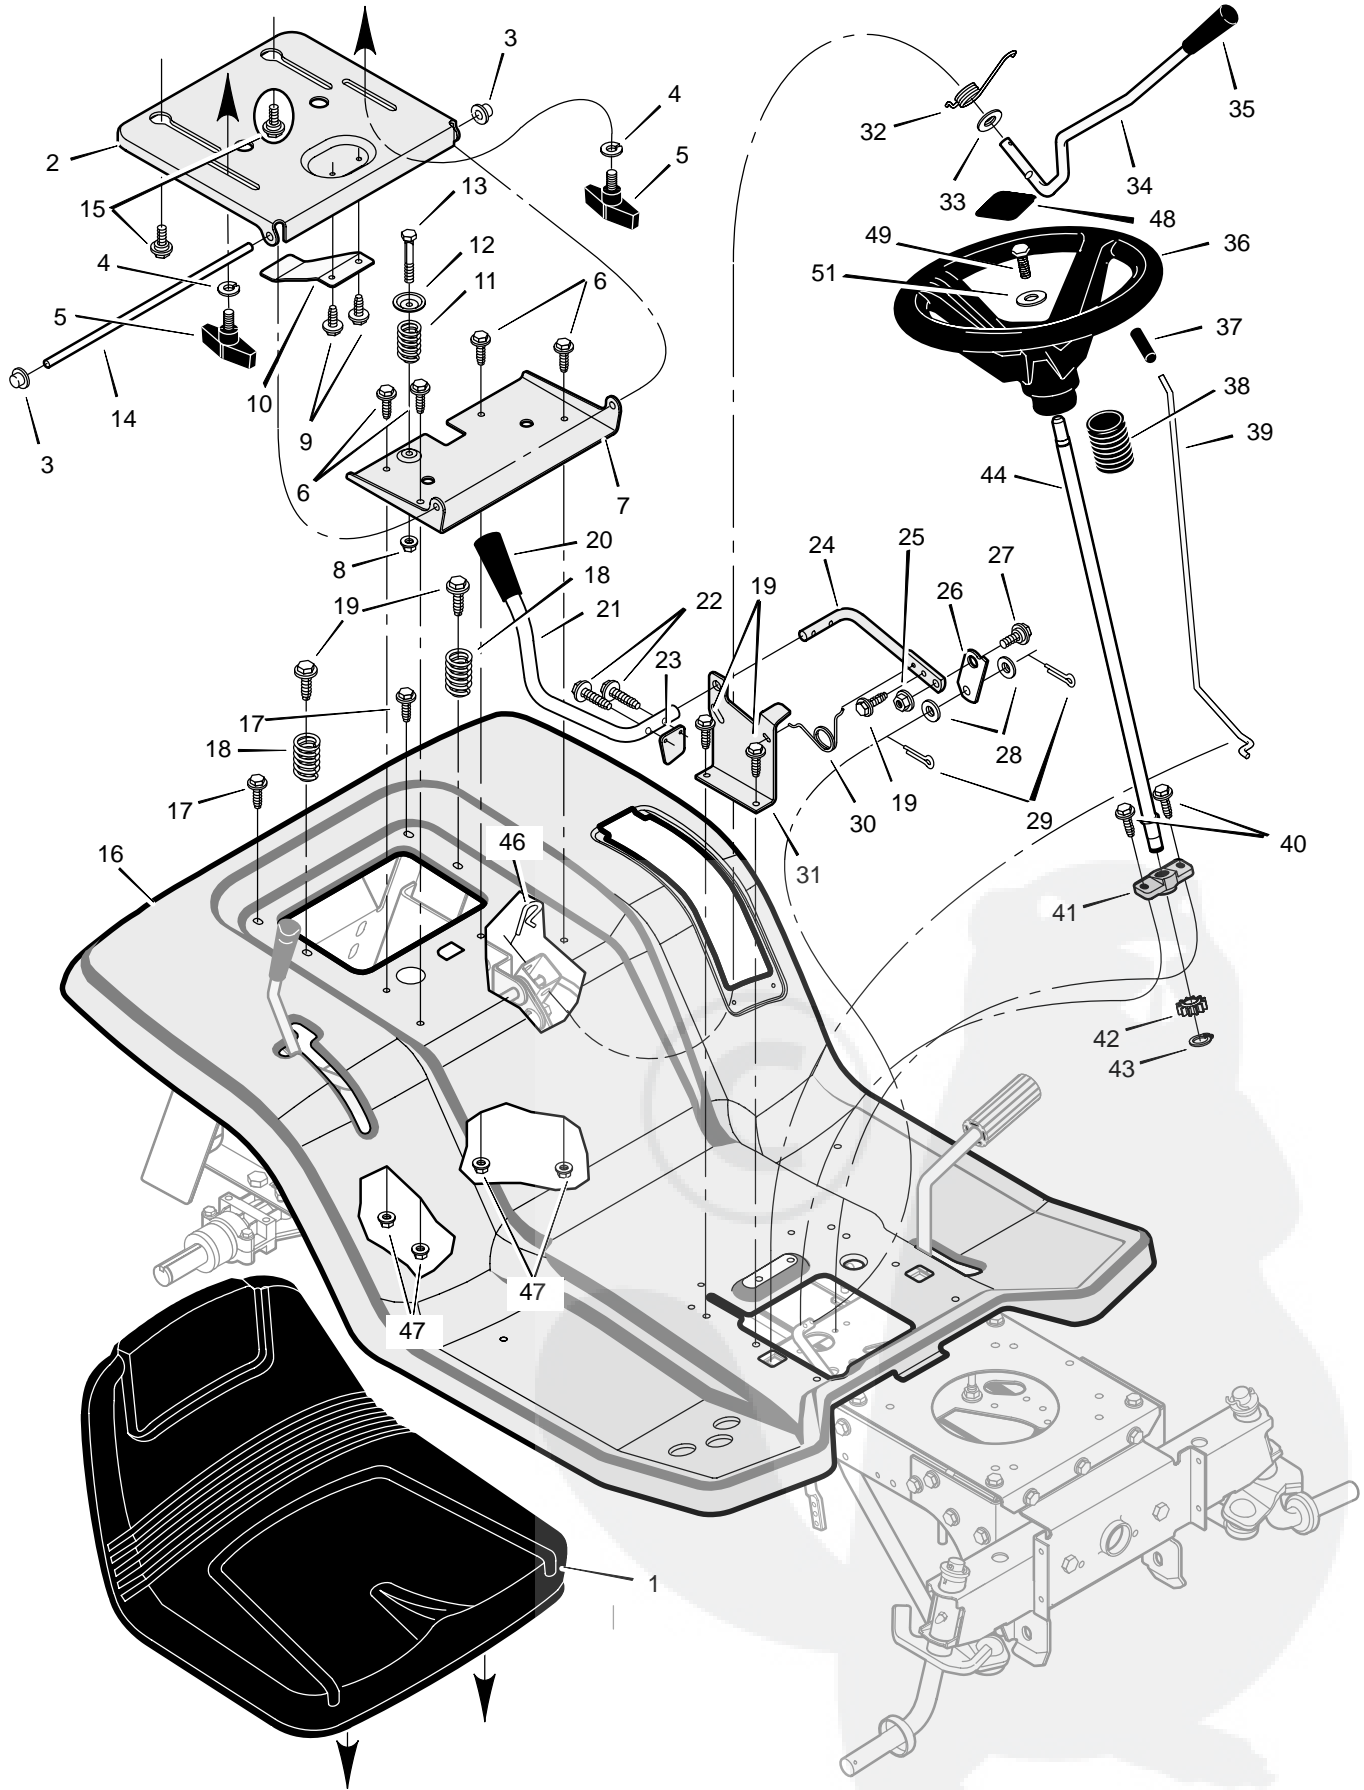

MODEL 461001x68A

REPAIR PARTS SEAT DECK

MODEL 461001x68A

REPAIR PARTS SEAT DECK

Key No.	Description	Part No.	Key No.	Description	Part No.
1	Seat	1001028	26	Link, PTO	094004Z
2	Support, Seat	094154E700	27	Shoulder, Bolt	009x39
3	Push-On Cap	028x23	28	Washer	017x57
4	Washer	017x47	29	Pin, Cotter	030x20
5	Bolt, Wing	1001054	30	Spring	166x39
6	Bolt	001x45	31	Bracket, PTO	094018E700
7	Bracket, Pivot	094153E700	32	Spring	166x40
8	Nut	15x123	33	Washer	17x103
9	Screw	26x229	34	Handle, Lift	690533Z
10	Spring, Leaf	094057	35	Grip	092697
11	Spring	164x31	36	Wheel, Steering	095185
12	Washer, Cup	094155 Z	37	Grip	091079
13	Bolt	009x55	38	Bellows	092059
14	Rod, Pivot	094156 Z	39	Rod, Parking Brake	1001271 Z
15	Bolt, Shoulder	009x56	40	Screw	26x267
16	Deck, Seat	1001286E700	41	Bearing, Lower	094124
17	Screw	26x263	42	Gear, Pinion	690183
18	Spring	164x30	43	E-Ring	011x25
19	Screw	26x249	44	Shaft, Steering	690626
20	Grip	092698	46	Pin, Cotter	0031x4
21	Handle, PTO	094217 Z	47	Nut	15x123
22	Screw	0025x3	48	Insert, Steering Wheel	711325
23	Paddle, Switch	094022 Z	49	Screw	0025x3
24	Lever, PTO	094017 Z	51	Washer	17x146
25	Nut	015x84	—	Manual and Parts List	F-020760L

MODEL 461001x68A

REPAIR PARTS HOOD AND DASH

MODEL 461001x68A

REPAIR PARTS HOOD AND DASH

Key No.	Description	Part No.	Key No.	Description	Part No.
1	Dash	094223	16	Lens, Left	092540
2	Screw	26x270	17	Brace, Grille	092541
3	Bearing, Upper Steering	094219	18	Rod, Pivot	093137 Z
4	Screw	26x239	19	Pin, Hair	0031x4
5	Panel, Side Access	093007E700	20	Container, Battery	690424
6	Channel, Support	095081	21	Plate, Lift Detent	094886E700
7	Screw	26x263	23	Nut	015x81
8	Screw	26x249	24	Mat, Left	094109
9	Support, Dash	095082	25	Support, Left Grille	690544E700
10	Plate, Dash	094221E700	26	Screw	26x277
12	Hood	093215E700	27	Support, Right Grille	690543E700
13	Bolt, Shoulder	009x47	28	Mat, Right	094108
14	Grille (Includes Lens)	092542	29	Deck, Seat	1001286E700
15	Lens, Right	092539			