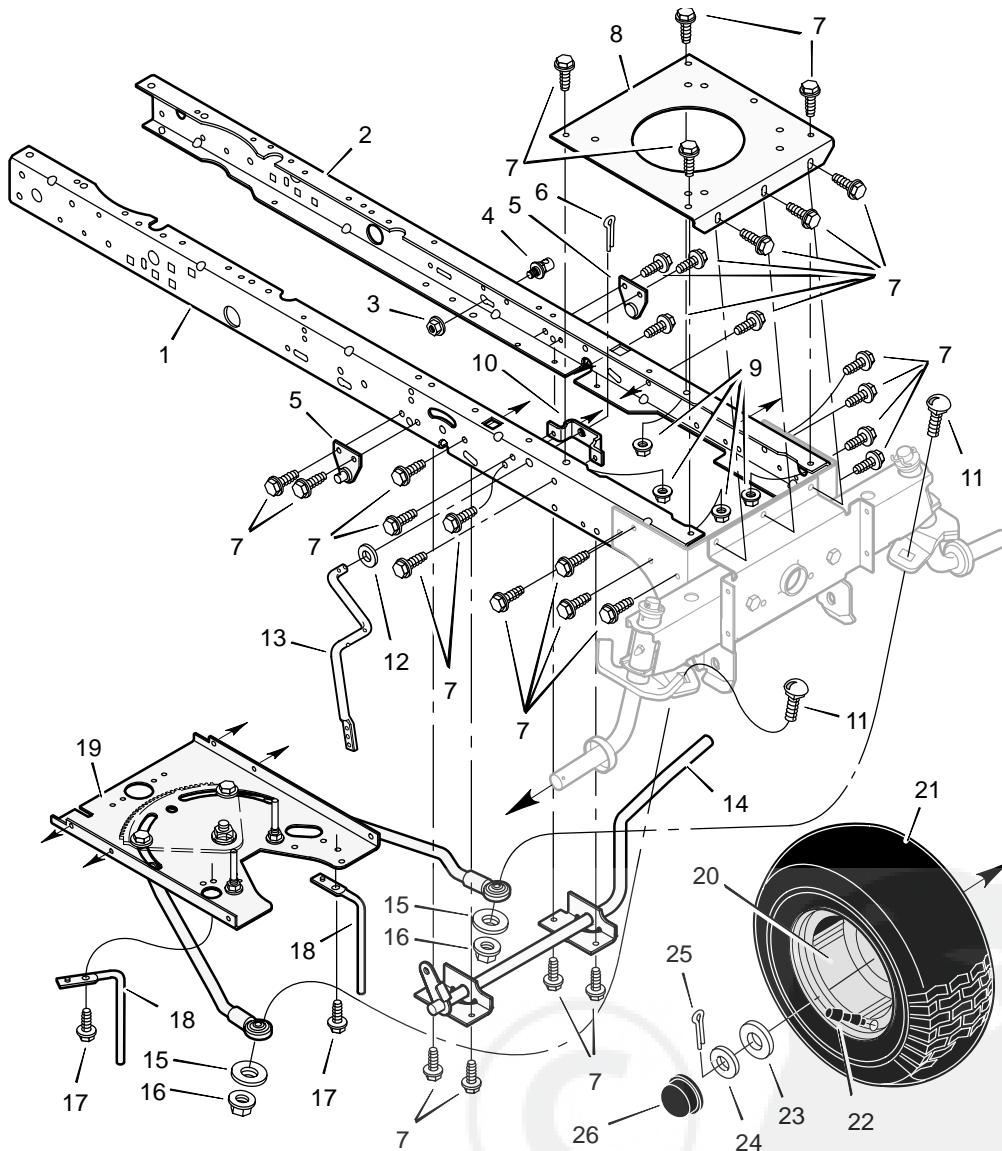

MODEL 461001x68A

REPAIR PARTS FRONT FRAME ASSEMBLY

Key No.	Description	Part No.	Key No.	Description	Part No.
1	Frame, Right	1001268E700	15	Washer	17x152
2	Frame, Left	1001269E700	16	Nut	015x41
3	Nut, Flange	015x84	17	Screw	025x15
4	Stud, Swivel	690182	18	Guide, Belt	690192E700
5	Bracket Assembly, Suspension	690406E700	19	Assembly, Steering †	†
6	Pin, Cotter	030x20	20	Wheel & Tire Assembly	092644-601
7	Screw	26x249	21	Tire *	024393
8	Plate, Engine	094006E700	—	Tube	407049
9	Nut	015x88	—	Bearing, Wheel	093604
10	Bracket, PTO Crank	094005E700	22	Stem, Valve	024373
11	Bolt, Carriage	002x87	23	Washer	17x194
12	Washer	017x57	24	Washer	17x114
13	Crank, PTO	690394E700	25	Pin, Cotter	030x49
14	Lever, Brake/Clutch	094038E700	26	Cap, Hub	094618

* When you order a tire, make sure to give the brand name of the tire so that the tread pattern on the tire will match.

† See the Sector Gear Repair Parts page.