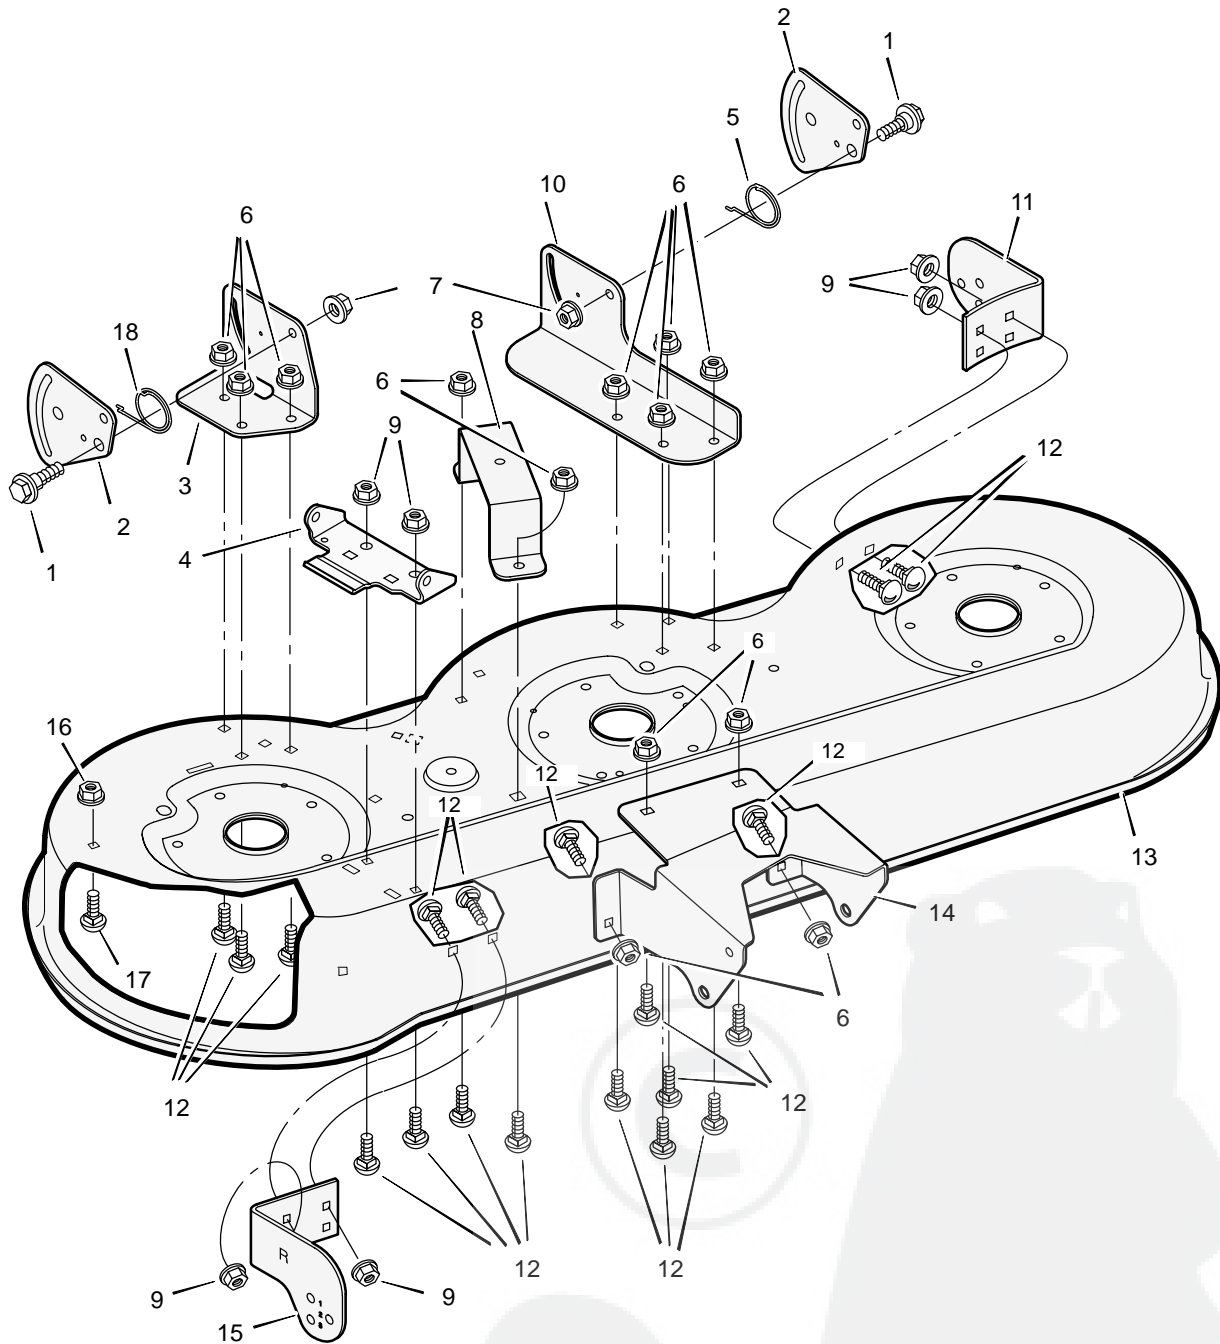

MODEL 461001x68A

REPAIR PARTS BLADE DRIVE

MODEL 461001x68A

REPAIR PARTS BLADE DRIVE

Key No.	Description	Part No.	Key No.	Description	Part No.
1	Pulley	094592	24	Bracket, Brake Plate	094602E700
2	Nut	15x121	25	Screw	26x249
3	Nut	015x98	26	Brake Assembly, Left	094640E700
4	Belt, Secondary	037x66	27	Plate, Brake Arm	094596E700
5	Belt, Primary	037x96	28	Brake Assembly, Center	094641E700
6	Pulley, Idler	690387	29	Nut, Flange	015x79
8	Spacer, Pulley	1001197	30	Spring	165x79
9	Pulley, Idler	690549	31	Bracket, Cover	092140E700
10	Link, Bell Crank	094606 Z	32	Bell Crank	094603E700
11	Spring	166x41	33	Guide, Belt	092116 Z
12	Spring	165x138	34	Bracket, Pulley Cover	690221E700
13	Screw	26x270	35	Guide, Belt	091754
14	Cover, Right Pulley	094607E700	36	Assembly, Jackshaft Housing	1001200
15	Bolt, Shoulder	009x39	37	Washer	17x166
16	Arm Assembly, Idler	094639E700	38	Washer	17x165
18	Washer	017x47	39	Nut, Blade	15x100
19	Screw	26x277	40	Blade	1001508E701
20	Cover, Left Pulley	094645E700	41	Adapter, Blade	690411
21	Arm Assembly, Idler	690579E700	42	Bolt, Carriage	002x53
22	Bolt	0025x7	43	Spacer	690369
23	Pin, Cotter	030x20			

MODEL 461001x68A

REPAIR PARTS MOWER HOUSING

Key No.	Description	Part No.	Key No.	Description	Part No.
1	Bolt, Shoulder	009x51	11	Bracket, Left Gauge Wheel	094919E700
2	Plate, Suspension	690128E700	12	Bolt, Carriage	002x53
3	Bracket, Right Rear	094598E700	13	Housing, Blade	690204E700
4	Bracket, Hinge	092104E700	14	Bracket, Front Deck	094997SE
5	Spring, Left	166x43	15	Bracket, Right Gauge Wheel	094918E700
6	Nut, Flange	015x79	16	Retainer	028x64
7	Nut, Flange	015x84	17	Bolt, Carriage	002x74
8	Bracket, Bell Crank	094601E700	18	Spring, Right	166x42
9	Nut, Flange	015x88	—	Complete Mower Housing	776111
10	Bracket, Left Lifter	094600E700			