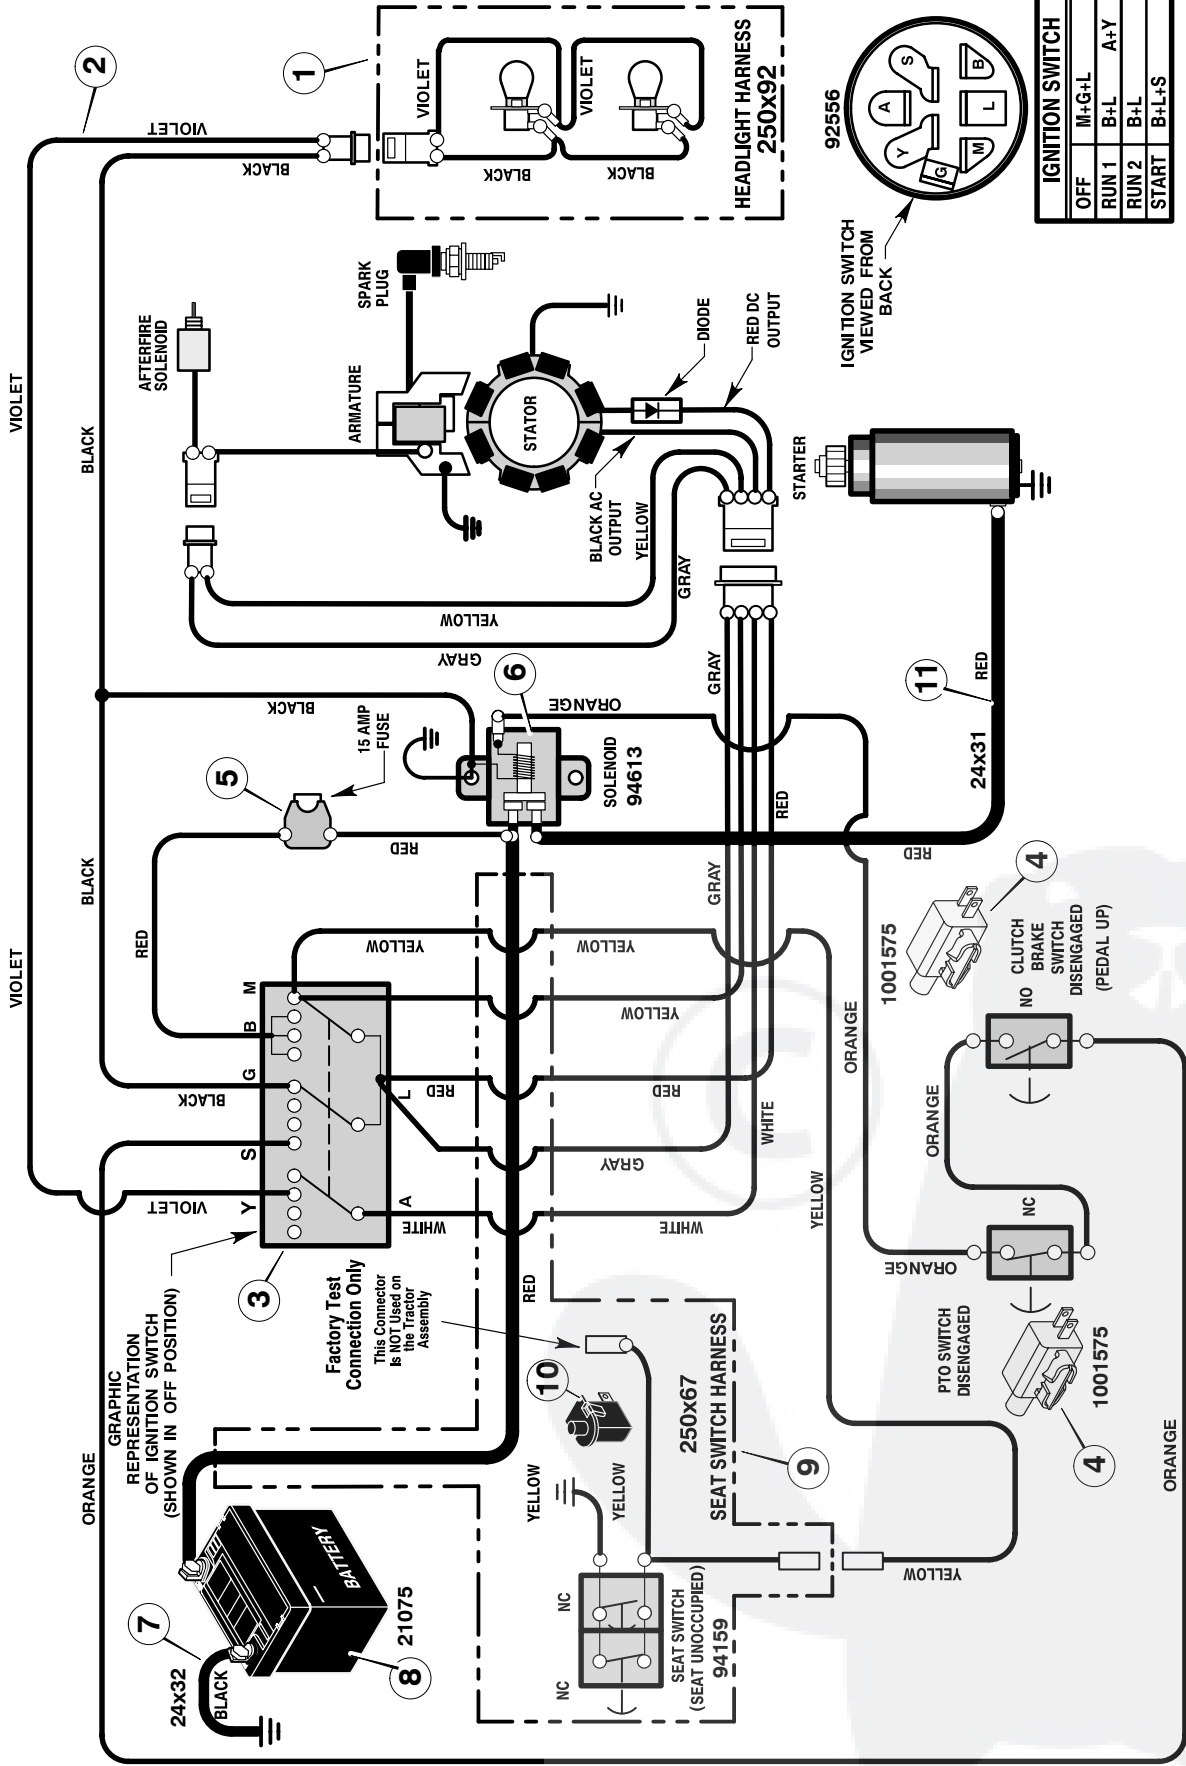

MODEL 461005x68A

REPAIR PARTS ENGINE MOUNT ASSEMBLY

MODEL 461005x68A

REPAIR PARTS ENGINE MOUNT ASSEMBLY

Key No.	Part No.	Description	Key No.	Part No.	Description
1	092317	Cap, Fuel **	26	711851	Gasket
2	690289	Tank, Fuel	28	06x103	Bolt
3	26x253	Screw	29	690541	Tube, Right Exhaust
6	26x229	Screw	30	690542	Tube, Left Exhaust
7	26x263	Screw	31	690537E701	Bracket, Muffler Mounting
13	---*---	Engine, Briggs & Stratton	32	093259	Muffler
14	7601033	Line, Fuel (18 inches long) **	33	690538E700	Bracket, Muffler
15	095197	Clamp **	34	690401	Choke
18	325547	Valve, Oil Drain	35	015x68	Nut
19	327422	Cap, Oil Drain	36	26x201	Screw
20	0025x7	Bolt	37	093165	Control, Throttle
21	093077	Spacer	38	1001456E701	Shield Assembly, Heat
22	690225	Pulley, Stack	39	1001588	Plenum
23	17x170	Washer	40	1001620E701	Guard, Heat Shield
24	019x35	Lockwasher	41	028x44	Speed Nut
25	01x140	Bolt	43	26x277	Screw

* For information on Replacement Parts for this engine contact the manufacturer.

** These parts are included with Key number 2.

MODEL 461005x68A

REPAIR PARTS ELECTRICAL SYSTEM

IGNITION SWITCH	
OFF	M+G+L
RUN 1	B+L A+Y
RUN 2	B+L
START	B+L+S

MAIN HARNESS: 250x112
SEAT: 250x67; LIGHT : 250x92

Key No.	Part No.	Description
1	250x92	Harness, Light Wire
	1001716	Socket, Light
	090084	Bulb, Light
2	250x112	Harness, Chassis Wire
3	092556	Switch, Ignition
	020729	Key, Ignition
	091489	Nut, Hex
	091488	Cap, Ignition
4	1001575	Switch, Limit
5	302031	Fuse
	407078	Holder, Fuse
6	094613	Solenoid
	26x229	Screw, Mounting
	15x116	Locknut
7	024x32	Cable, Battery Ground
	26x229	Screw, Ground Cable
8	021075	Battery
	002x82	Bolt, Carriage
	014x79	Wingnut
	054148	Boot, Battery Terminal –Positive
9	250x67	Harness, Seat Switch Wire
10	094159	Switch, Seat Sensor
11	024x31	Cable