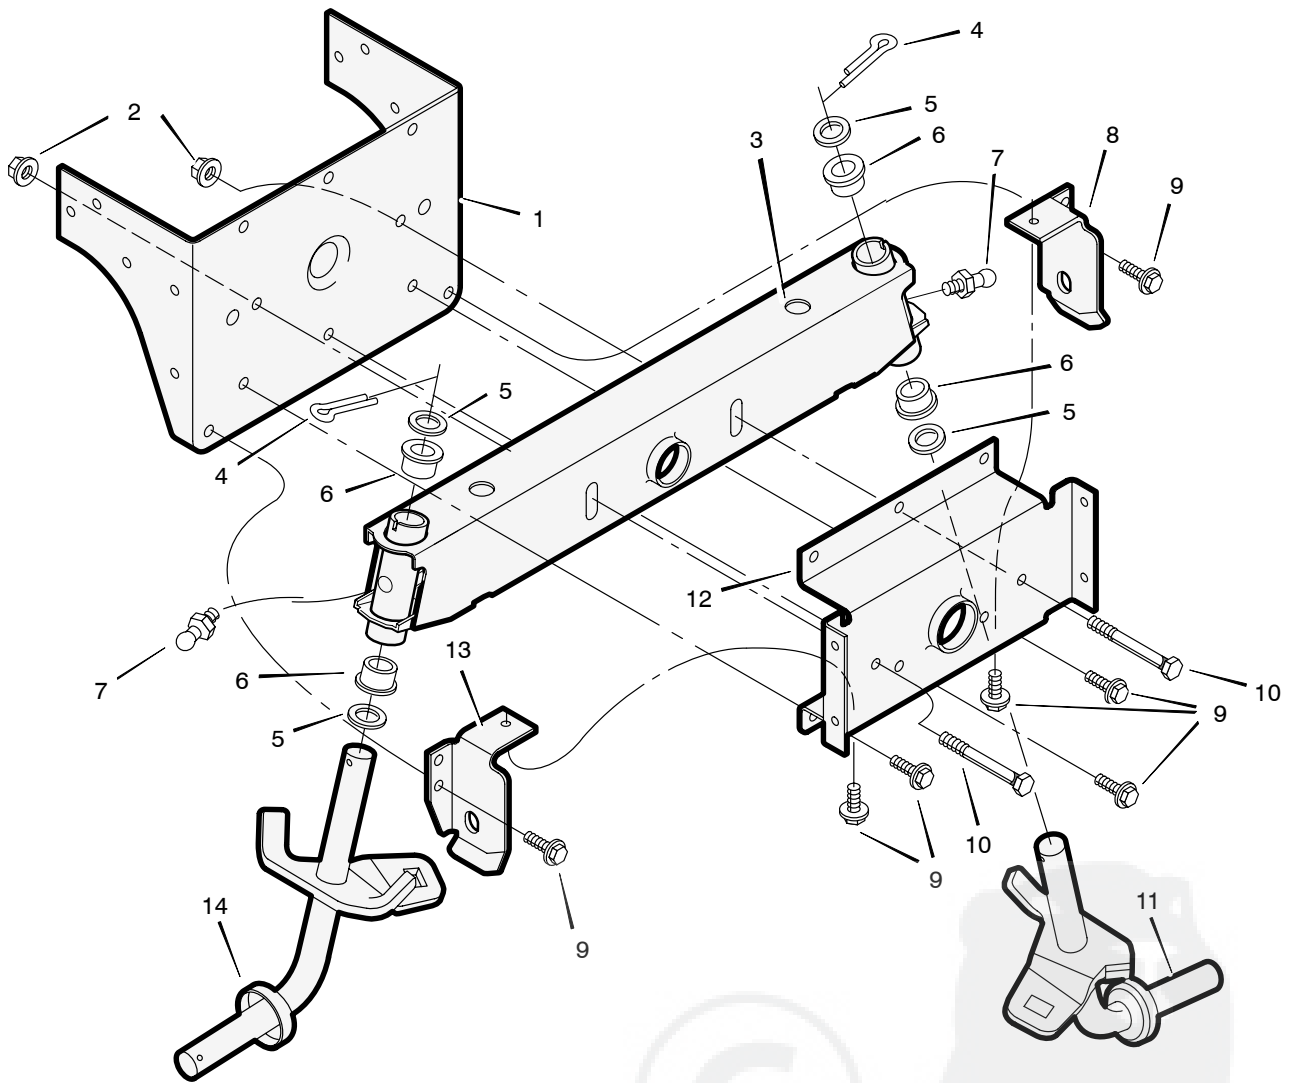

MODEL 461005x68A

REPAIR PARTS MOTION DRIVE

MODEL 461005x68A

REPAIR PARTS MOTION DRIVE

Key No.	Part No.	Description	Key No.	Part No.	Description
1	690366 Z	Lever, Shift	31	091923	Tire *
2	092697	Grip	—	407049	Tube
3	690131 Z	Plate, Adjusting	32	094045 Z	Latch, Parking Brake
4	015x88	Nut	33	021544	Pedal
5	17x103	Washer	34	037x68	Belt, Drive
6	690130 Z	Link, Shift	35	690129 Z	Yoke, Shift
8	165x116	Spring, Extension	36	17x148	Washer, Square
9	094042 Z	Stud, Spring	37	091889	Pilot, Support
10	015x79	Nut	38	017x38	Washer
11	009x39	Bolt, Shoulder	39	06x105	Capscrew
12	015x89	Nut	40	0031x6	Pin, Hair
13	094041 Z	Rod, Clutch	41	690213 Z	Spacer, Left
14	690364 Z	Arm Assembly, Idler	42	17x118 Z	Washer
15	009x54	Bolt, Shoulder	43	030x20	Pin, Cotter
16	094815 Z	Nut, Adjusting	44	690410	Pulley, V Idler
17	26x249	Screw	45	023339	Pulley, Backside Idler
18	690070E700	Bracket, Spring Mount	46	17x169	Washer
19	01x155	Bolt	47	165x115	Spring, Brake
20	002x78	Bolt, Carriage	48	0011x7	Ring, Retainer
21	002x53	Bolt, Carriage	49	690181	Pulley, Drive
22	26x216	Bolt	50	690080E700	Bracket, Right Torque
23	690081E700	Bracket, Left Torque	51	165x92	Spring, Extension
24	015x84	Nut	52	— † —	Transmission, Peerless
25	0031x4	Pin, Hair	53	024039	Key, Square
26	094618	Cap, Hub	54	690214 Z	Spacer, Right
27	011x23	E-Ring	55	165x133	Spring, Extension
28	17x193	Washer	56	690369	Spacer
29	024373	Stem, Valve	57	015x98	Nut, Flange Lock
30	093263-601	Wheel and Tire			

* When you order a tire, make sure to give the brand name of the tire so that the tread pattern on the tire will match.

† For Replacement Parts for this transaxle contact the manufacturer.

Key No.	Part No.	Description
1	009x62	Bolt, Shoulder
2	15x111	Nut, Lock
3	015x79	Nut, Flange
4	094384	Guide, Screw
5	690146E700	Link, Left Drag
6	17x168	Washer
7	015x84	Nut, Flange
8	690145E700	Link, Right Drag
9	001x84	Bolt
10	690180	Bearing, Sector Gear
11	092530	Fitting, Lub
12	690147	Gear, Sector
13	1001121E701	Plate, Steering