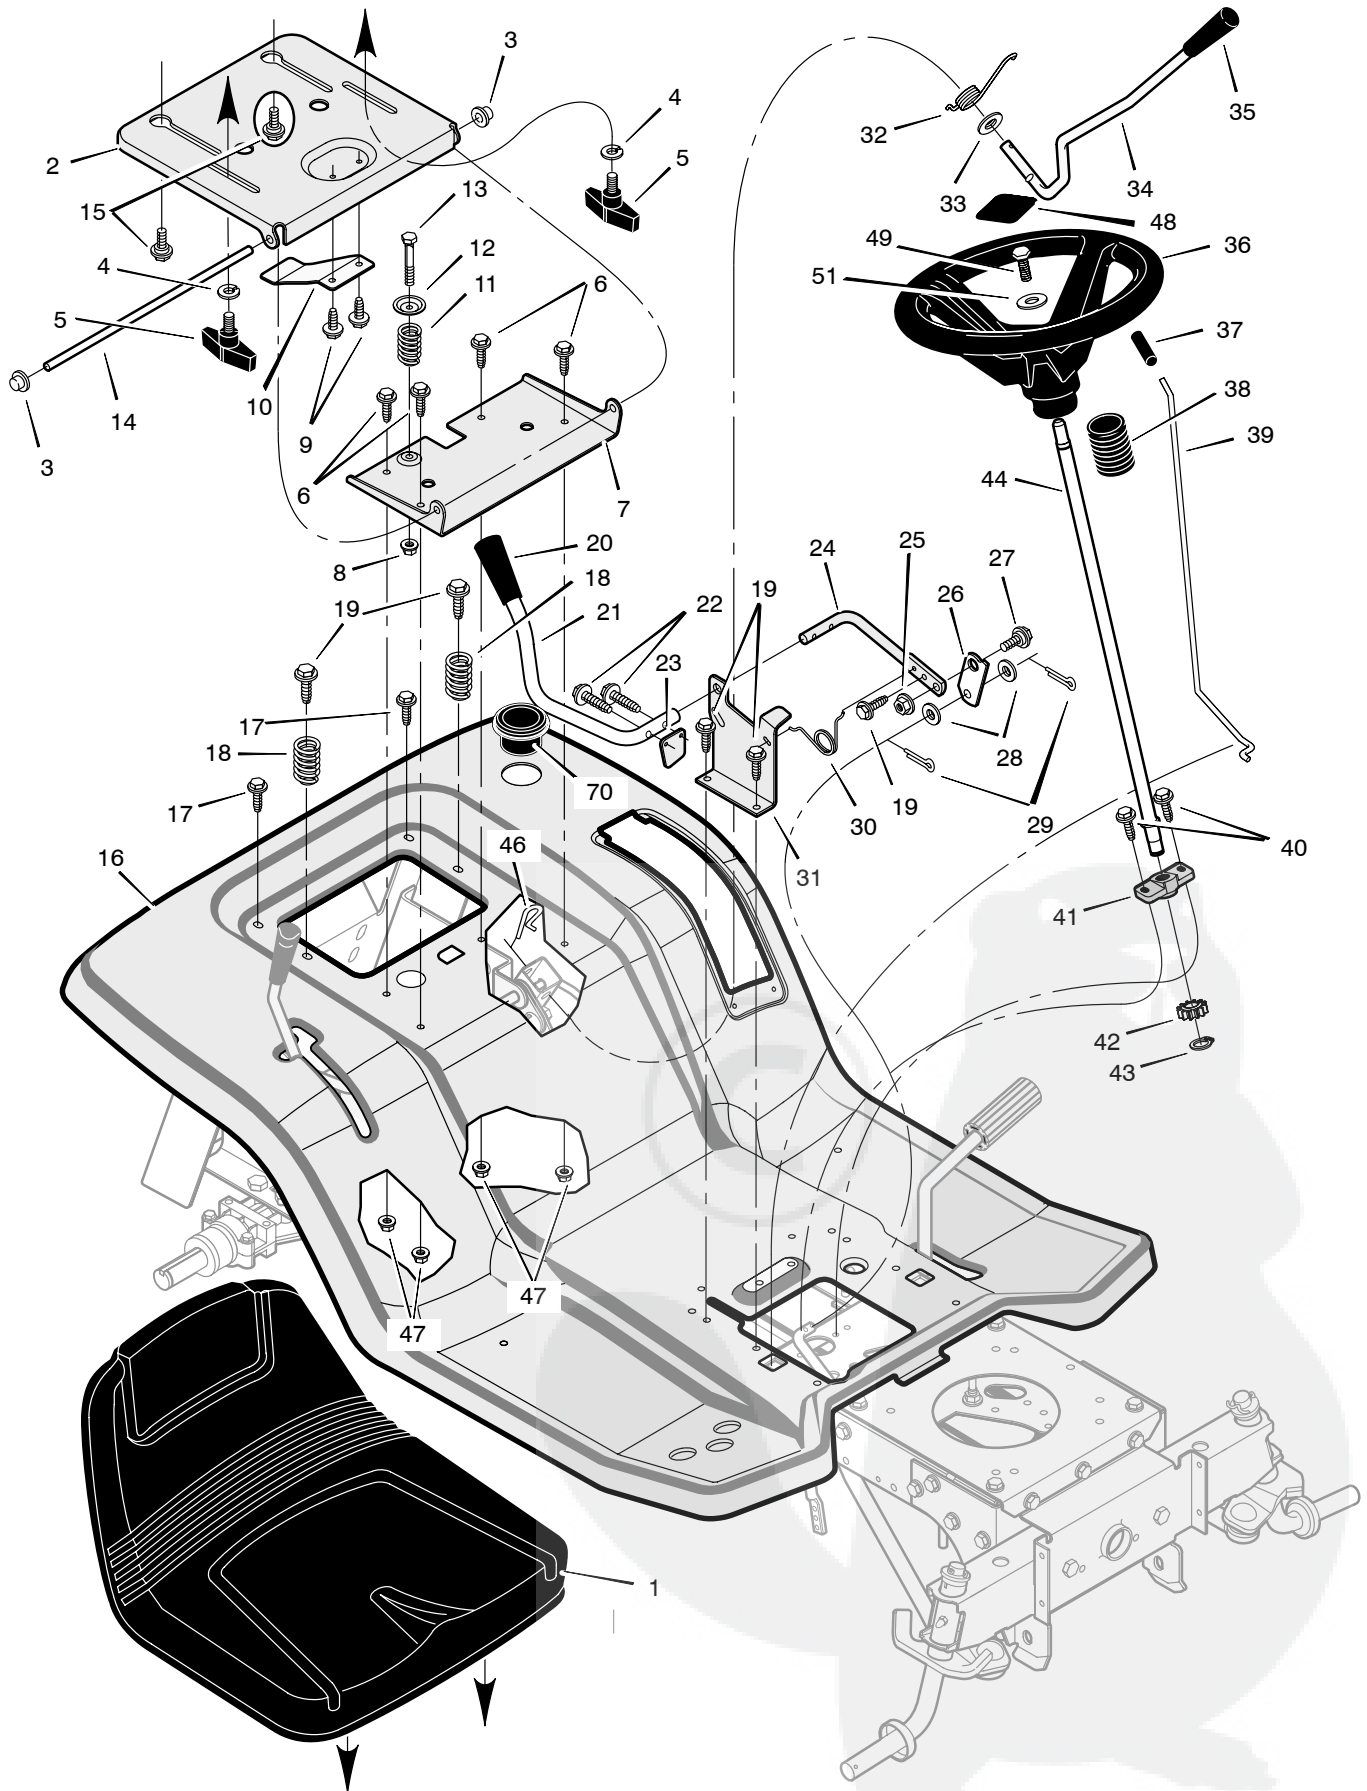

MODEL 461005x68A

REPAIR PARTS SEAT DECK

MODEL 461005x68A

REPAIR PARTS SEAT DECK

Key No.	Part No.	Description	Key No.	Part No.	Description
1	1001028	Seat	27	009x39	Shoulder, Bolt
2	094154E701	Support, Seat	28	017x57	Washer
3	028x23	Push-On Cap	29	030x20	Pin, Cotter
4	017x47	Washer	30	166x39	Spring
5	1001054	Bolt, Wing	31	094018E701	Bracket, PTO
6	001x45	Bolt	32	166x40	Spring
7	1001648E701	Bracket, Pivot	33	17x103	Washer
8	15x123	Nut	34	690533 Z	Handle, Lift
9	26x229	Screw	35	092697	Grip
10	094057	Spring, Leaf	36	095185	Wheel, Steering
11	164x31	Spring	37	091079	Grip
12	094155 Z	Washer, Cup	38	092059	Bellows
13	009x55	Bolt	39	1001245 Z	Rod, Parking Brake
14	094156 Z	Rod, Pivot	40	26x267	Screw
15	009x56	Bolt, Shoulder	41	094124	Bearing, Lower
16	1001555E700	Deck, Seat	42	690183	Gear, Pinion
17	26x263	Screw	43	011x25	E-Ring
18	164x30	Spring	44	690625	Shaft, Steering
19	26x249	Screw	46	0031x4	Pin, Cotter
20	092698	Grip	47	15x123	Nut
21	094017 Z	Handle, PTO	48	711326	Insert, Steering Wheel
22	0025x3	Screw	49	0025x3	Screw
23	094022 Z	Paddle, Switch	51	17x146	Washer
24	094826 Z	Lever, PTO	70	1001542	Holder, Cup
25	015x84	Nut	—	1001511	Bag, Parts
26	094004 Z	Link, PTO	—	F-040728L	Manual and Parts List