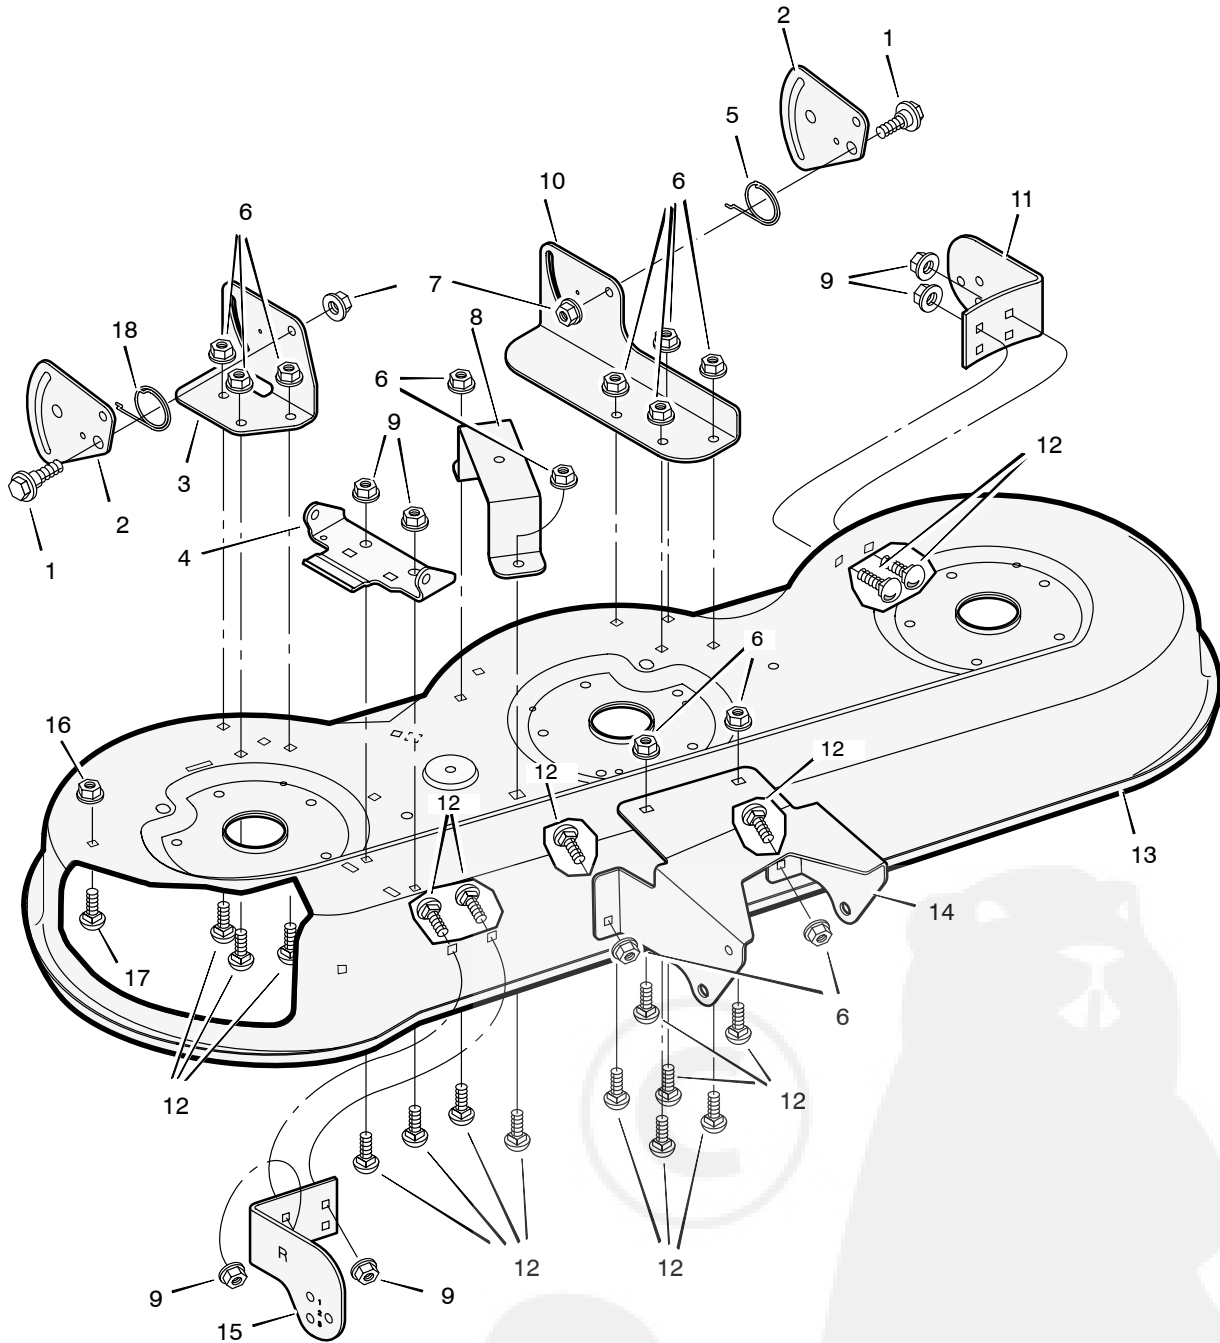

MODEL 461005x68A

REPAIR PARTS BLADE DRIVE

MODEL 461005x68A

REPAIR PARTS BLADE DRIVE

Key No.	Part No.	Description	Key No.	Part No.	Description
1	094592	Pulley	25	26x249	Screw
2	15x140	Nut	27	094596E700	Plate, Brake Arm
3	015x98	Nut	29	015x79	Nut, Flange
4	037x66	Belt, Secondary	30	165x79	Spring
5	037x96	Belt, Primary	31	092140E701	Bracket, Cover
6	690387	Pulley, Idler	33	092116 Z	Guide, Belt
8	1001197	Spacer, Pulley *	34	690221E701	Bracket, Pulley Cover
9	690549	Pulley, Idler	35	091754 Z	Guide, Belt
12	165x138	Spring	36	1001200	Ass'y, Jackshaft Housing
13	26x270	Screw	37	17x166	Washer
14	094607E701	Cover, Right Pulley	38	17x165	Washer
15	009x39	Bolt, Shoulder	39	15x100	Nut, Blade
16	094639E701	Arm Assembly, Idler	40	1001508E701	Blade
19	26x277	Screw	41	690411	Adapter, Blade
20	094645E701	Cover, Left Pulley	42	002x53	Bolt, Carriage
21	690579E700	Arm Assembly, Idler	43	690369	Spacer
22	0025x7	Bolt			
24	094602E701	Bracket, Brake Plate			

* This is included with Key number 36.

MODEL 461005x68A

REPAIR PARTS MOWER HOUSING

Key No.	Part No.	Description
1	009x51	Bolt, Shoulder
2	690128E700	Plate, Suspension
3	094598E700	Bracket, Right Rear
4	092104E700	Bracket, Hinge
5	166x43	Spring, Left
6	015x79	Nut, Flange
7	015x84	Nut, Flange
8	094601E700	Bracket, Bell Crank
9	015x88	Nut, Flange
10	094600E700	Bracket, Left Lifter