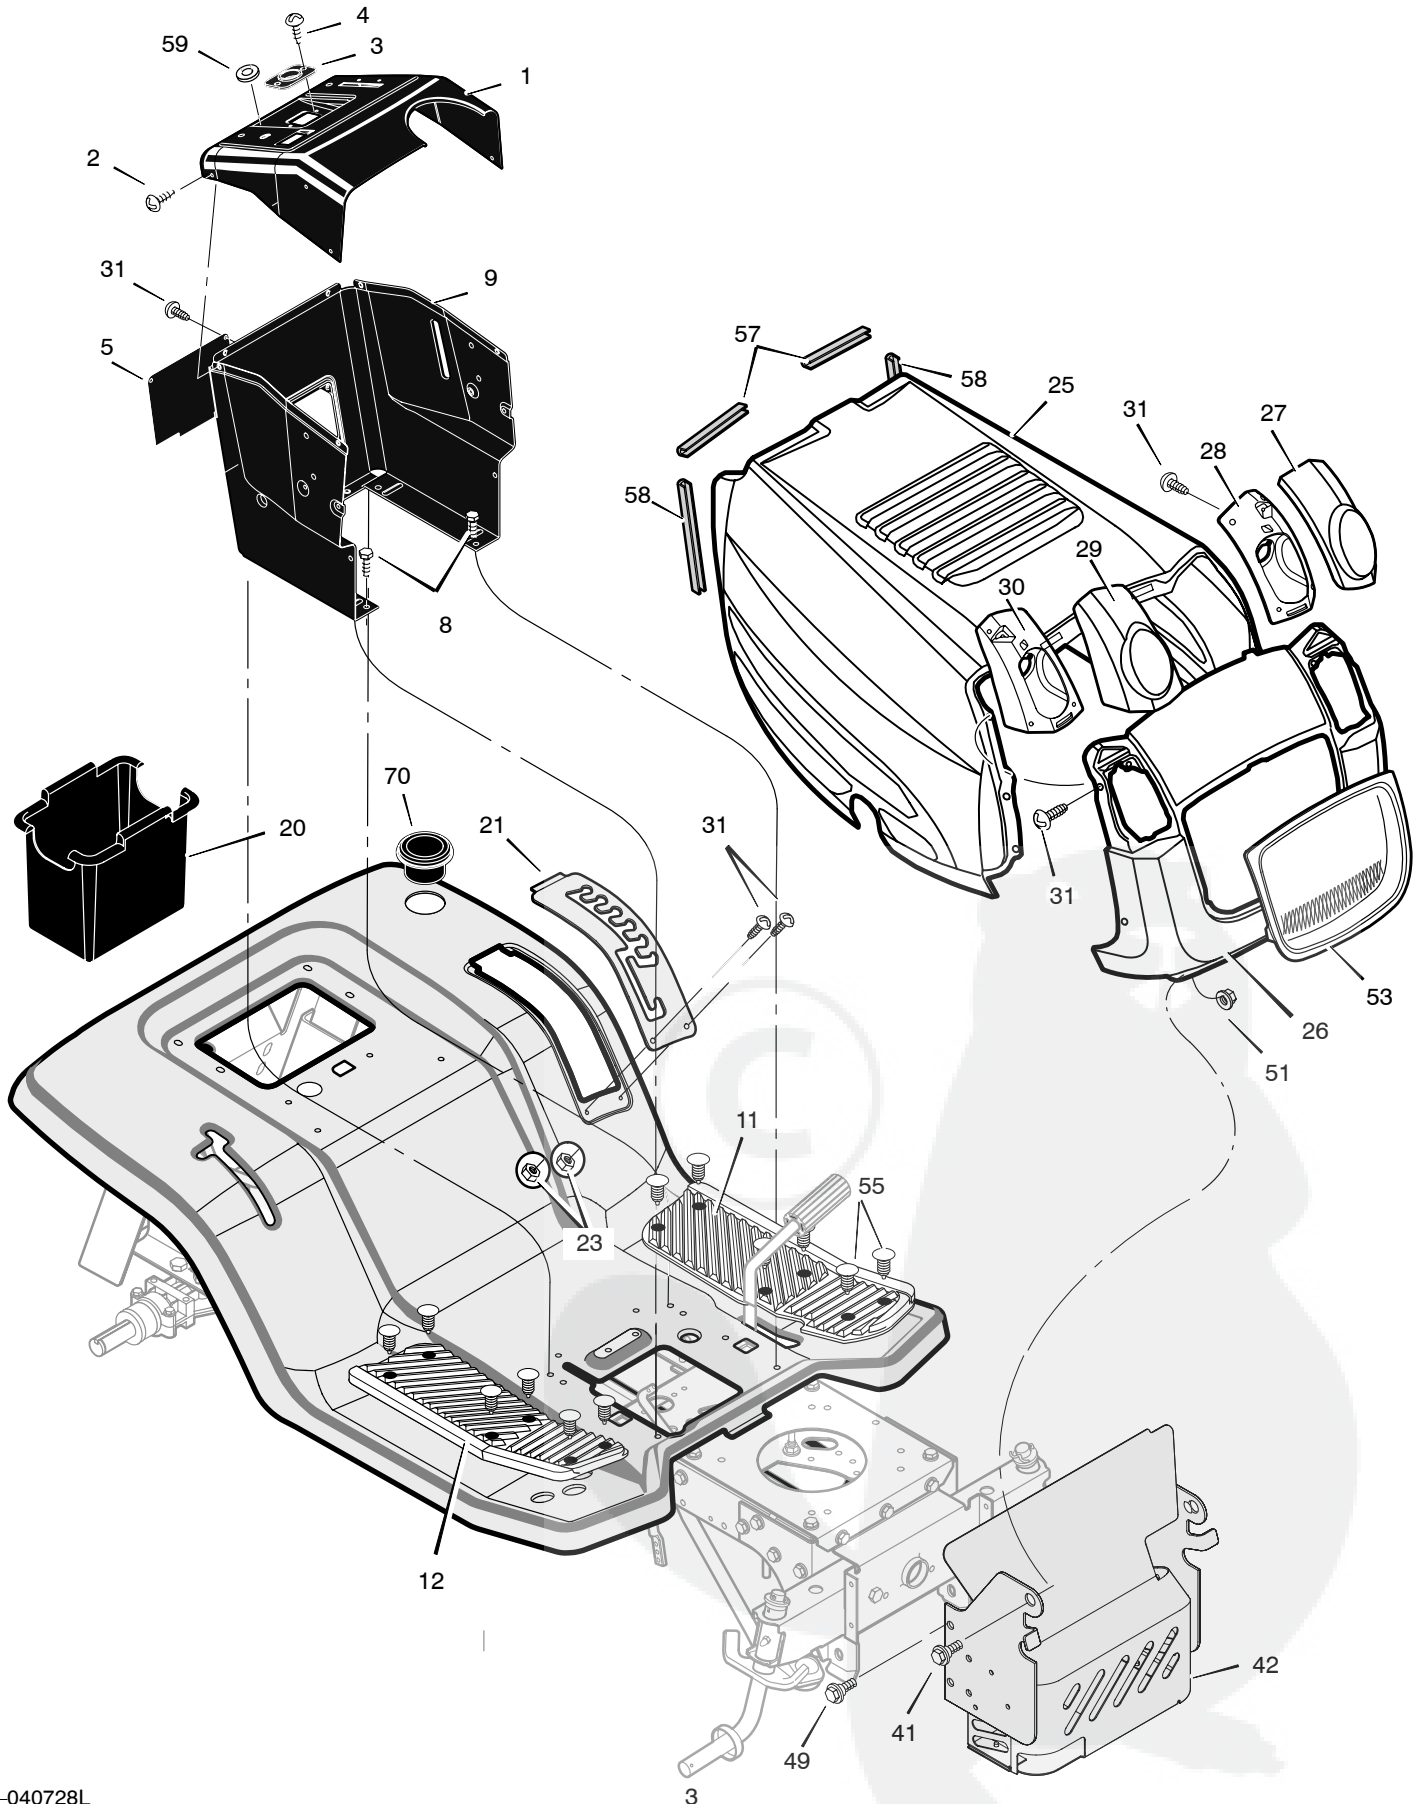

MODEL 461005x68A

REPAIR PARTS HOOD AND DASH

MODEL 461005x68A

REPAIR PARTS HOOD AND DASH

Key No.	Part No.	Description	Key No.	Part No.	Description
1	1001593E701	Dash	28	1001550	Housing, Left Headlamp
2	26x201	Screw	29	1001551	Lens, Right
3	1001491	Bearing, Upper Steering	30	1001549	Housing, Right Headlamp
4	26x238	Screw	31	26x270	Screw
5	093007E701	Panel, Side Access	41	009x58	Bolt
8	26x249	Screw	42	1001456E701	Shield, Heat
9	095318E701	Support, Dash	49	26x277	Screw
11	095408	Mat, Left	51	15x124	Nut
12	095409	Mat, Right	53	1001540	Insert, Grille
20	690424	Container, Battery	55	0193x1	Fastener, Panel
21	094886E701	Plate, Lift Detent	57	1001652	Trim, Hood (3.75")
23	015x81	Nut	58	1001653	Trim, Hood (6.5")
25	1001537E700	Hood	59	1001755	Grommet, Parking Brake
26	1001533E701	Grille	70	1001542	Holder, Cup
27	1001552	Lens, Left