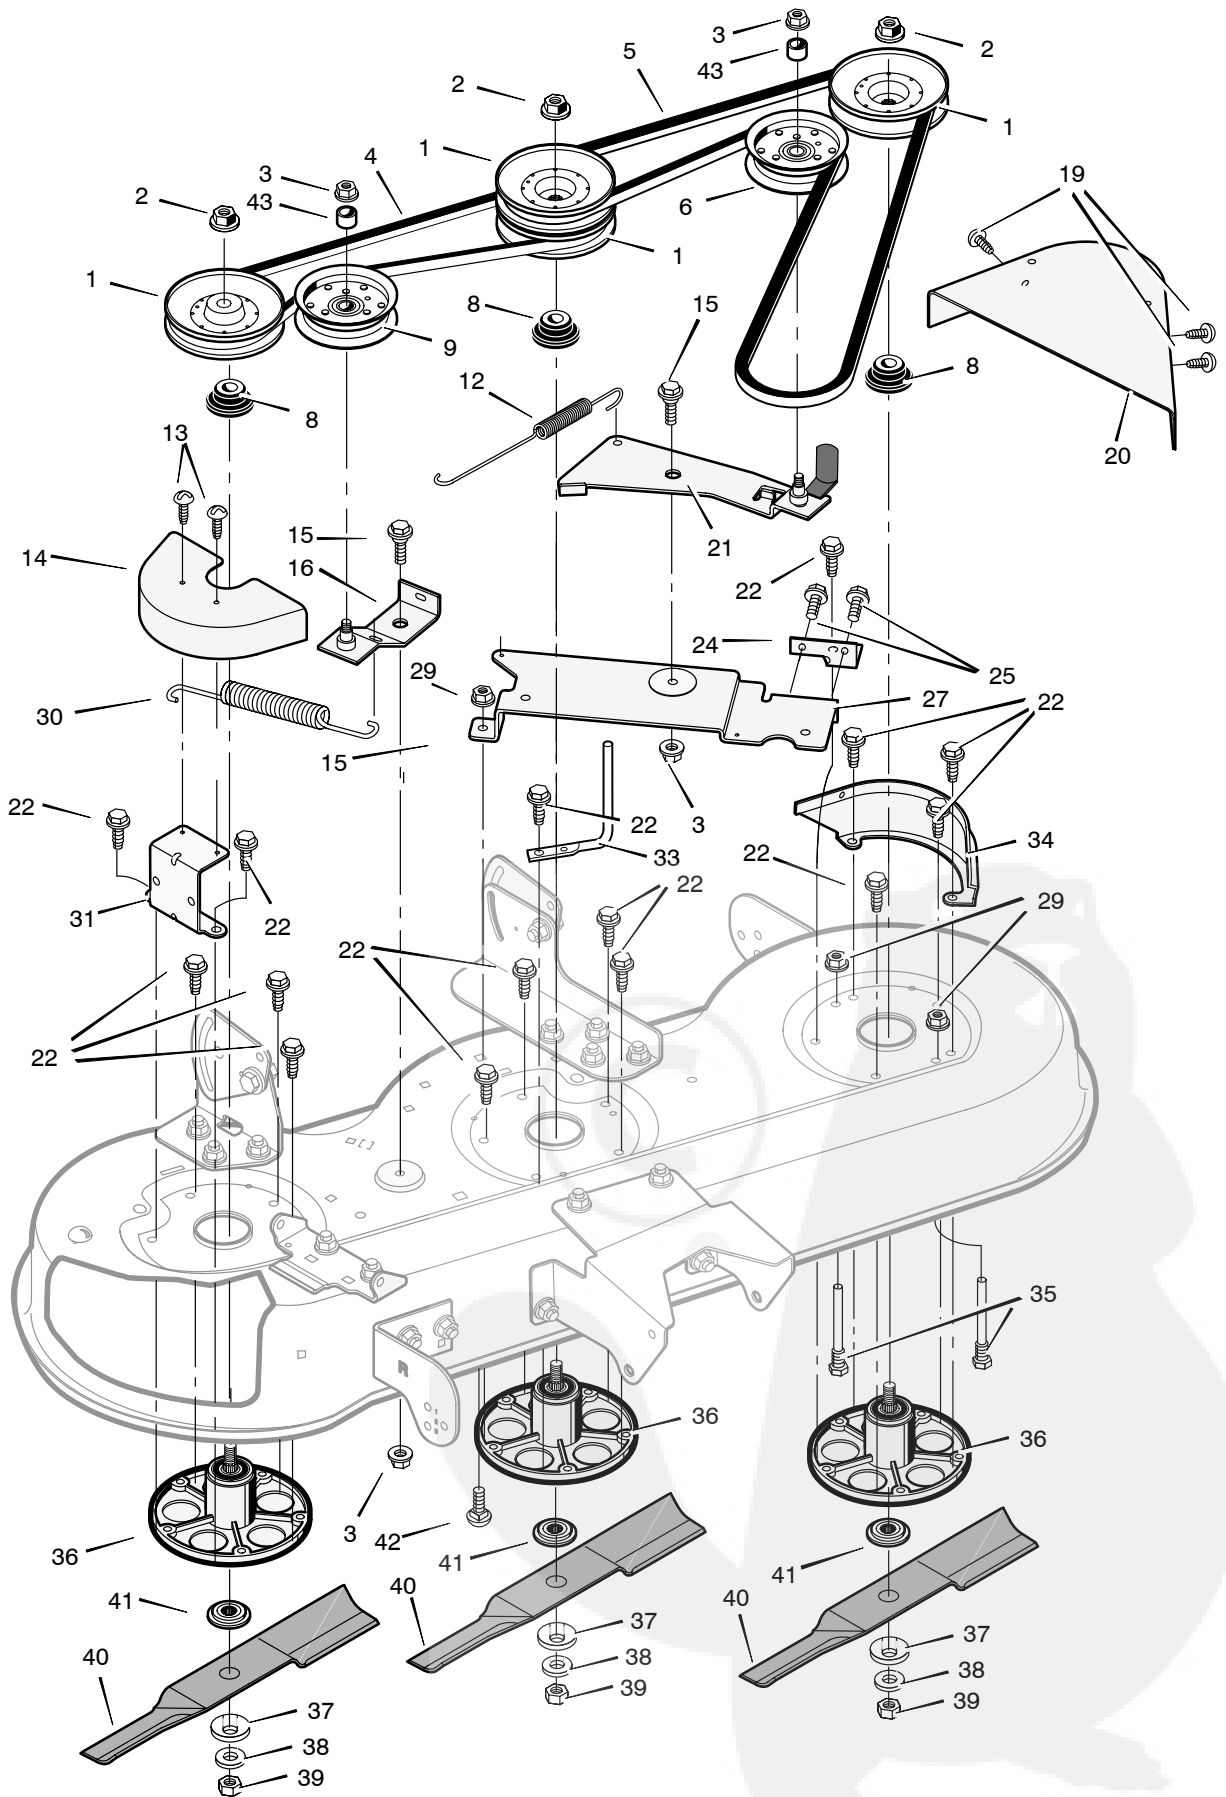

MODEL 461005x68A

REPAIR PARTS BLADE DRIVE

MODEL 461005x68A

REPAIR PARTS BLADE DRIVE

Key No.	Part No.	Description	Key No.	Part No.	Description
1	094592	Pulley	25	26x249	Screw
2	15x140	Nut	27	094596E700	Plate, Brake Arm
3	015x98	Nut	29	015x79	Nut, Flange
4	037x66	Belt, Secondary	30	165x79	Spring
5	037x96	Belt, Primary	31	092140E701	Bracket, Cover
6	690387	Pulley, Idler	33	092116 Z	Guide, Belt
8	1001197	Spacer, Pulley *	34	690221E701	Bracket, Pulley Cover
9	690549	Pulley, Idler	35	091754 Z	Guide, Belt
12	165x138	Spring	36	1001200	Ass'y, Jackshaft Housing
13	26x270	Screw	37	17x166	Washer
14	094607E701	Cover, Right Pulley	38	17x165	Washer
15	009x39	Bolt, Shoulder	39	15x100	Nut, Blade
16	094639E701	Arm Assembly, Idler	40	1001508E701	Blade
19	26x277	Screw	41	690411	Adapter, Blade
20	094645E701	Cover, Left Pulley	42	002x53	Bolt, Carriage
21	690579E700	Arm Assembly, Idler	43	690369	Spacer
22	0025x7	Bolt			
24	094602E701	Bracket, Brake Plate			

* This is included with Key number 36.