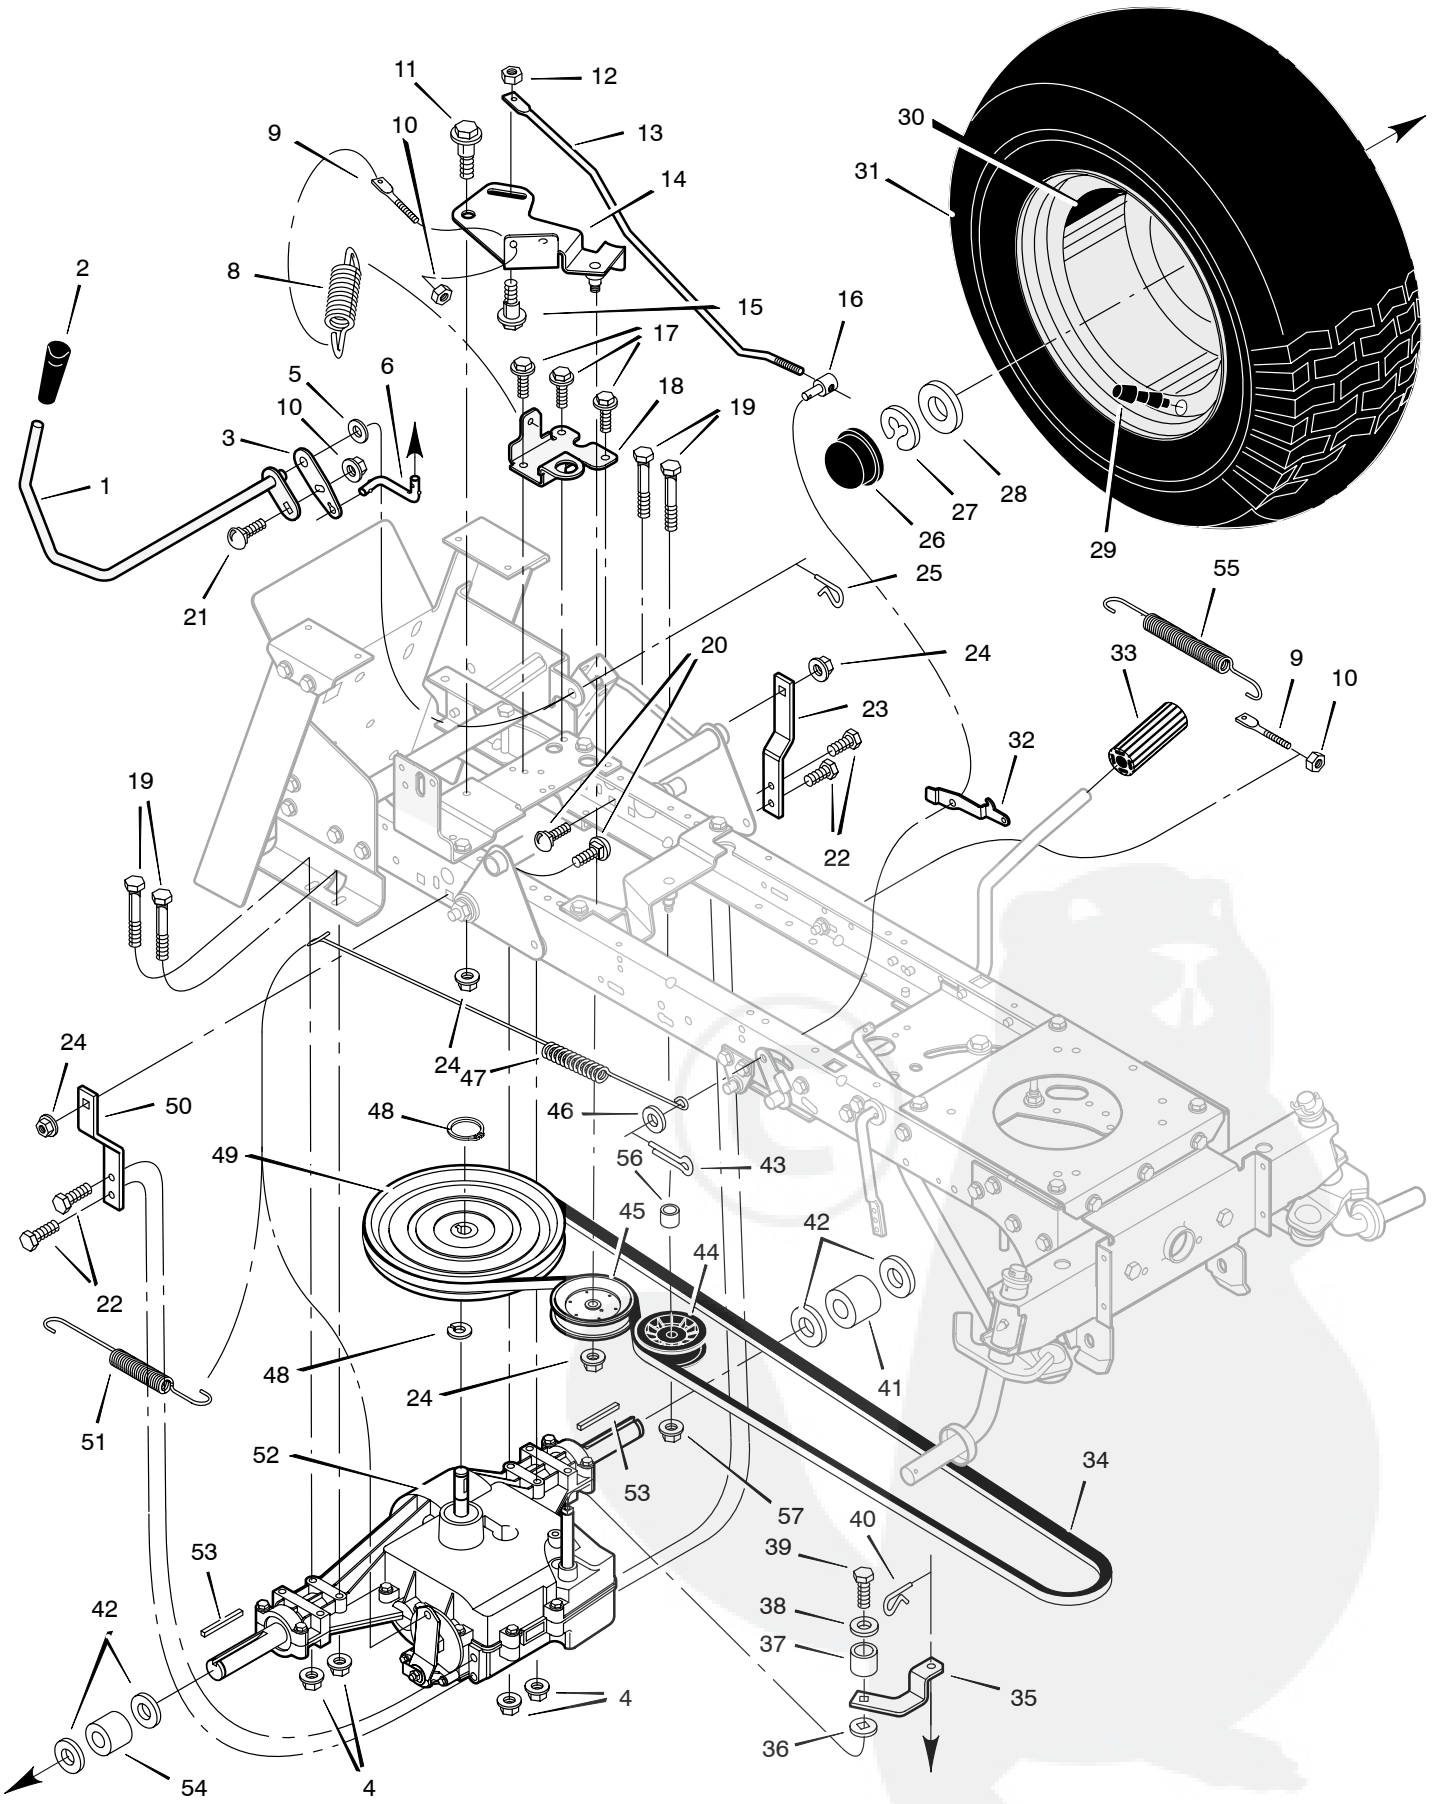

MODEL 461005x68A

REPAIR PARTS MOTION DRIVE

MODEL 461005x68A

REPAIR PARTS MOTION DRIVE

Key No.	Part No.	Description	Key No.	Part No.	Description
1	690366 Z	Lever, Shift	31	091923	Tire *
2	092697	Grip	—	407049	Tube
3	690131 Z	Plate, Adjusting	32	094045 Z	Latch, Parking Brake
4	015x88	Nut	33	021544	Pedal
5	17x103	Washer	34	037x68	Belt, Drive
6	690130 Z	Link, Shift	35	690129 Z	Yoke, Shift
8	165x116	Spring, Extension	36	17x148	Washer, Square
9	094042 Z	Stud, Spring	37	091889	Pilot, Support
10	015x79	Nut	38	017x38	Washer
11	009x39	Bolt, Shoulder	39	06x105	Capscrew
12	015x89	Nut	40	0031x6	Pin, Hair
13	094041 Z	Rod, Clutch	41	690213 Z	Spacer, Left
14	690364 Z	Arm Assembly, Idler	42	17x118 Z	Washer
15	009x54	Bolt, Shoulder	43	030x20	Pin, Cotter
16	094815 Z	Nut, Adjusting	44	690410	Pulley, V Idler
17	26x249	Screw	45	023339	Pulley, Backside Idler
18	690070E700	Bracket, Spring Mount	46	17x169	Washer
19	01x155	Bolt	47	165x115	Spring, Brake
20	002x78	Bolt, Carriage	48	0011x7	Ring, Retainer
21	002x53	Bolt, Carriage	49	690181	Pulley, Drive
22	26x216	Bolt	50	690080E700	Bracket, Right Torque
23	690081E700	Bracket, Left Torque	51	165x92	Spring, Extension
24	015x84	Nut	52	— † —	Transmission, Peerless
25	0031x4	Pin, Hair	53	024039	Key, Square
26	094618	Cap, Hub	54	690214 Z	Spacer, Right
27	011x23	E-Ring	55	165x133	Spring, Extension
28	17x193	Washer	56	690369	Spacer
29	024373	Stem, Valve	57	015x98	Nut, Flange Lock
30	093263-601	Wheel and Tire			

* When you order a tire, make sure to give the brand name of the tire so that the tread pattern on the tire will match.

† For Replacement Parts for this transaxle contact the manufacturer.