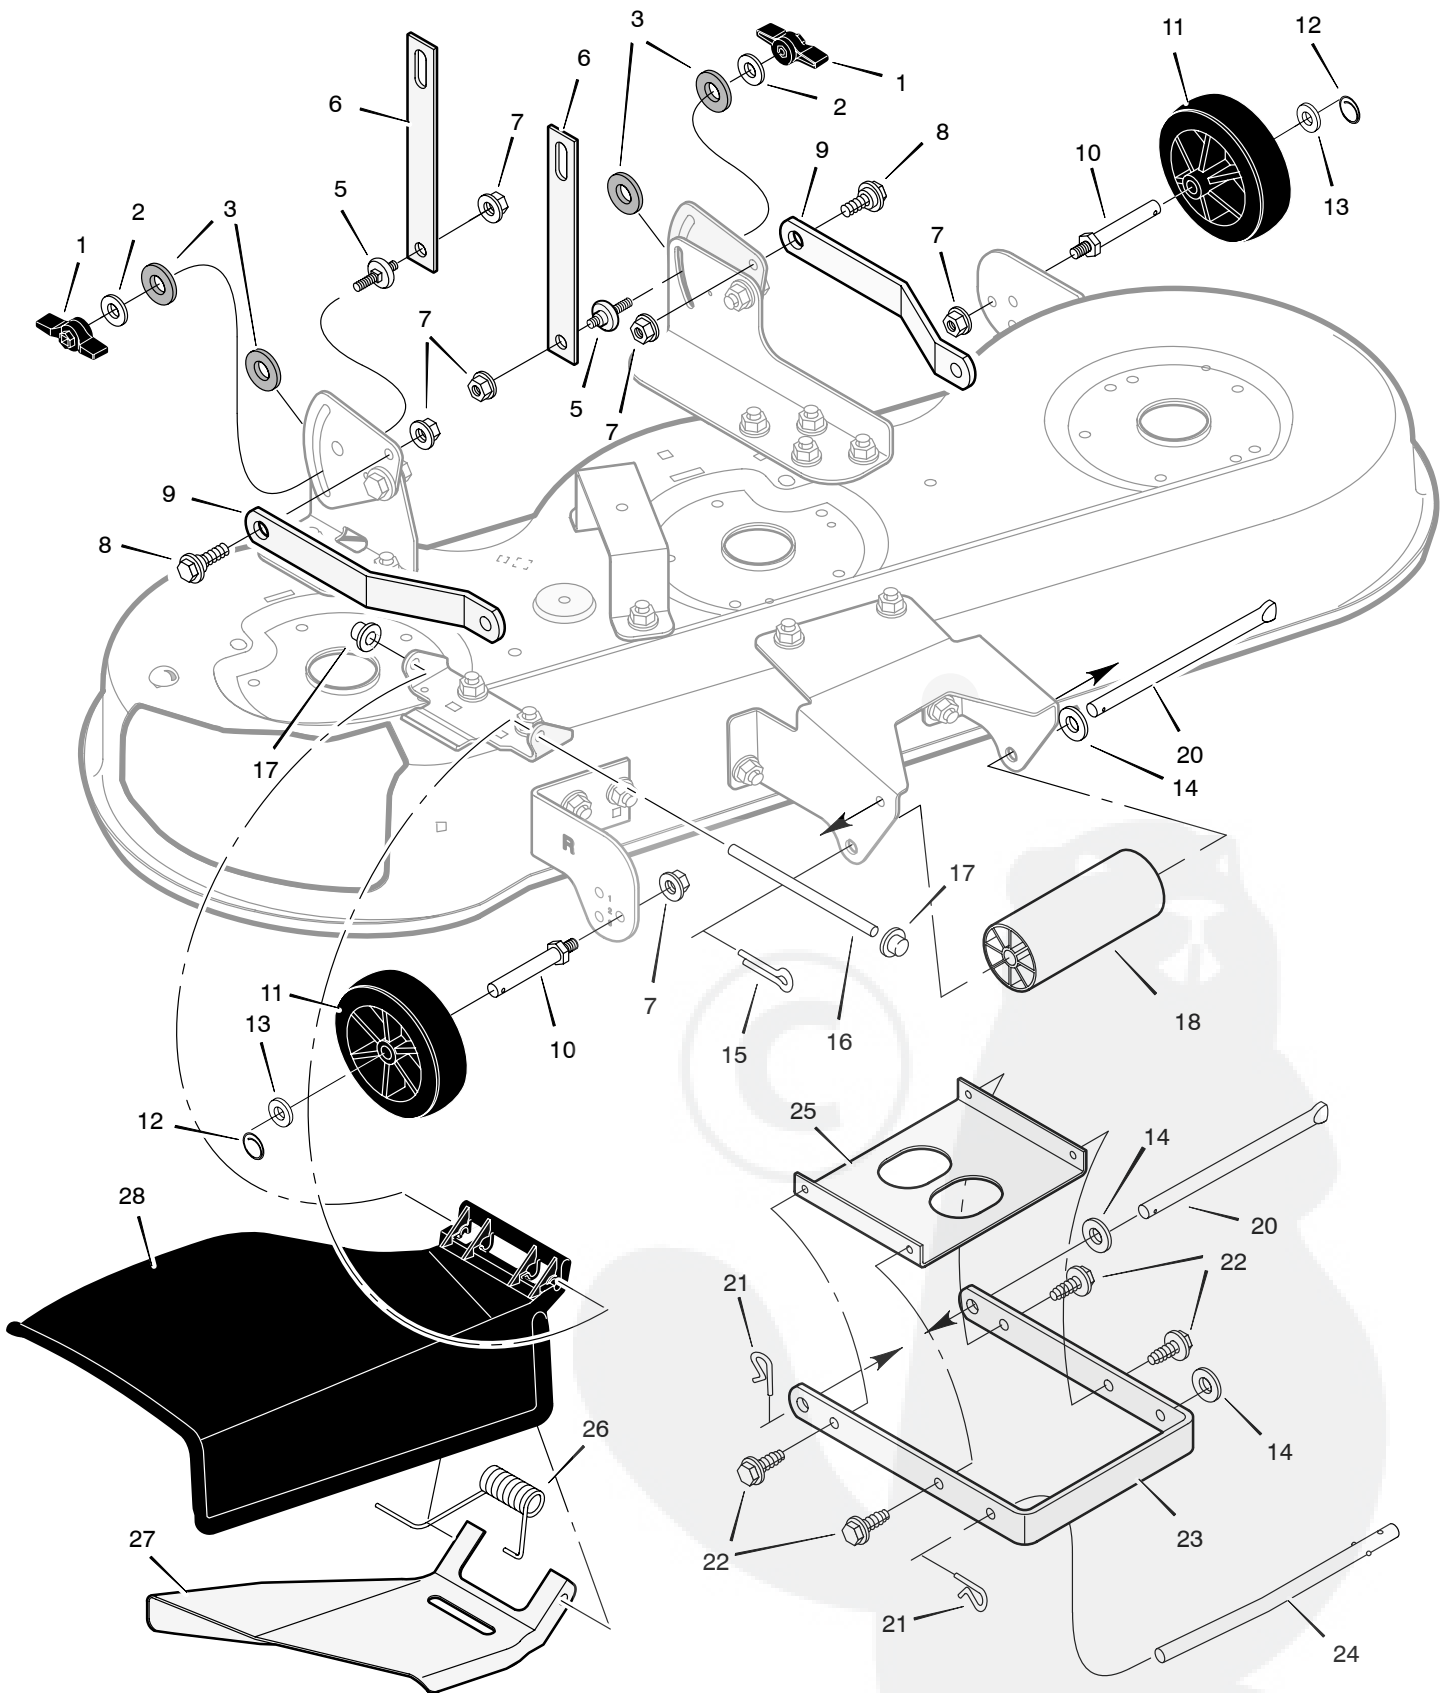

MODEL 461005x68A

REPAIR PARTS MOWER HOUSING SUSPENSION

Key No.	Part No.	Description
1	094068	Knob
2	017x45	Washer
3	094137	Pad, Friction
5	095194	Pin, Hanger
6	690550E700	Link, Lift
7	015x84	Nut, Flange
8	009x52	Bolt, Shoulder
9	690578E700	Bracket, Rear Suspension
10	094025	Bolt, Gauge Wheel
11	092683	Wheel
12	031x11	Pin, Hair
13	017x91	Washer
14	17x103	Washer
15	030x49	Pin, Cotter
16	092159 Z	Rod, Deflector
17	028x23	Push-On Cap
18	1001252	Roller
20	094996	Rod, Deck Suspension
21	0031x4	Pin, Hair
22	26x249	Screw
23	094765E700	Bracket, Front Suspension
24	094158 Z	Rod, Hanger
25	094604E700	Stiffener
26	166x34	Spring
27	092103E700	Deflector, Inside
28	092100	Deflector, Chute