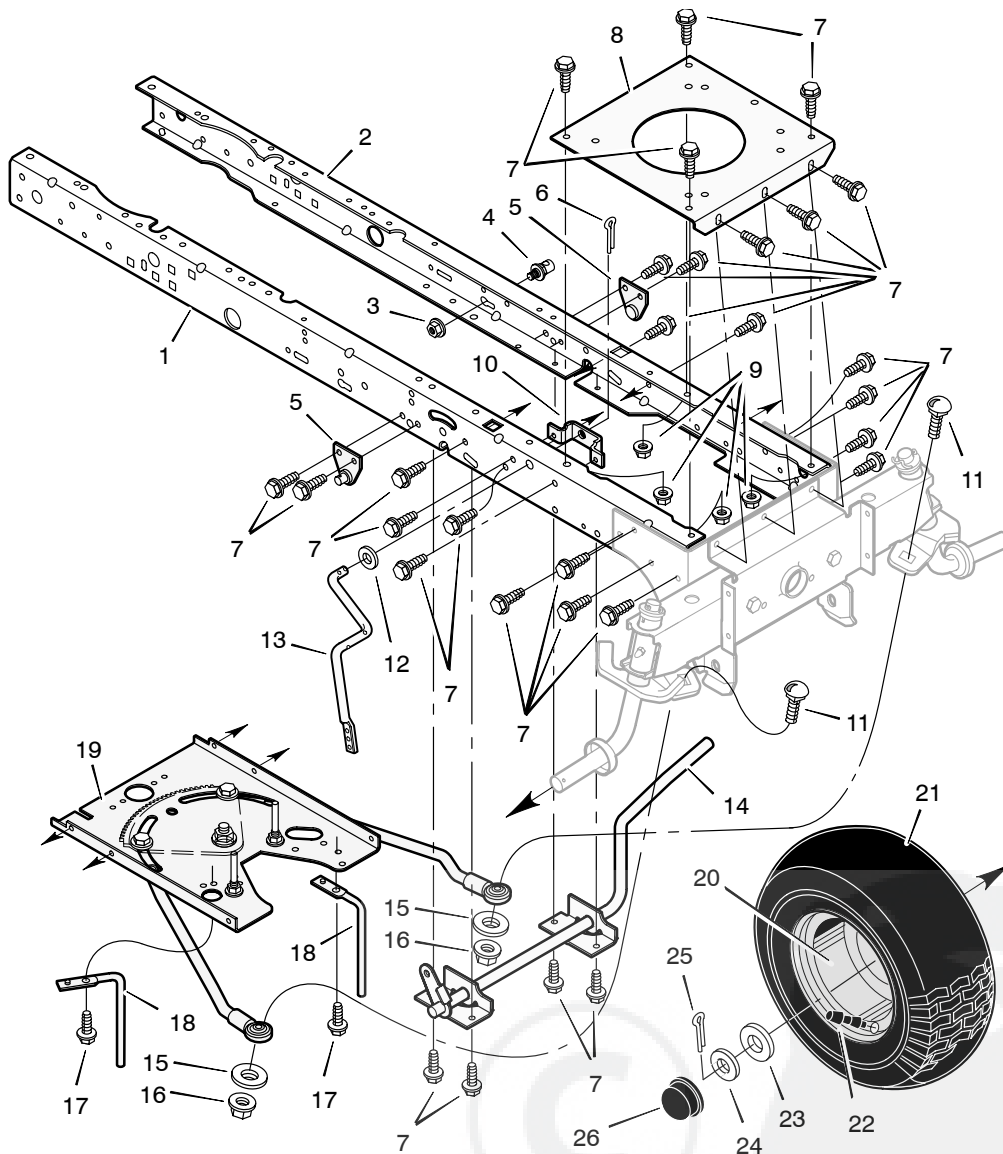

* When you order a tire, make sure to give the brand name of the tire so that the tread pattern on the tire will match.

† For Replacement Parts for this transaxle contact the manufacturer.

Key No.	Part No.	Description
1	009x62	Bolt, Shoulder
2	15x111	Nut, Lock
3	015x79	Nut, Flange
4	094384	Guide, Screw
5	690146E700	Link, Left Drag
6	17x168	Washer
7	015x84	Nut, Flange
8	690145E700	Link, Right Drag
9	001x84	Bolt
10	690180	Bearing, Sector Gear
11	092530	Fitting, Lub
12	690147	Gear, Sector
13	1001121E701	Plate, Steering

Key No.	Part No.	Description
1	690067E700	Bracket, Rear Hanger
2	15x118	Nut, Flange
3	1001460E701	Axle Assembly (with fitting)
4	030x49	Pin, Hair
5	017x75	Washer
6	093058	Bearing, Spindle
7	092530	Fitting, Lub

Key No.	Part No.	Description	Key No.	Part No.	Description
1	1001928E701	Frame, Right	15	17x152	Washer
2	1001927E701	Frame, Left	16	015x41	Nut
3	015x84	Nut, Flange	17	025x15	Screw
4	690182	Stud, Swivel	18	690192E701	Guide, Belt
5	690406E700	Bracket Assembly, Suspension	19	†	Assembly, Steering
6	030x20	Pin, Cotter	20	092644-601	Wheel & Tire Assembly
7	26x249	Screw	21	024393	Tire *
8	094006E701	Plate, Engine	—	407049	Tube
9	015x88	Nut	—	093604	Bearing, Wheel
10	094005E700	Bracket, PTO Crank	22	024373	Stem, Valve
11	002x87	Bolt, Carriage	23	17x194	Washer
12	017x57	Washer	24	17x114	Washer
13	690394E701	Crank, PTO	25	030x49	Pin, Cotter
14	094038E700	Lever, Brake/Clutch	26	094618	Cap, Hub