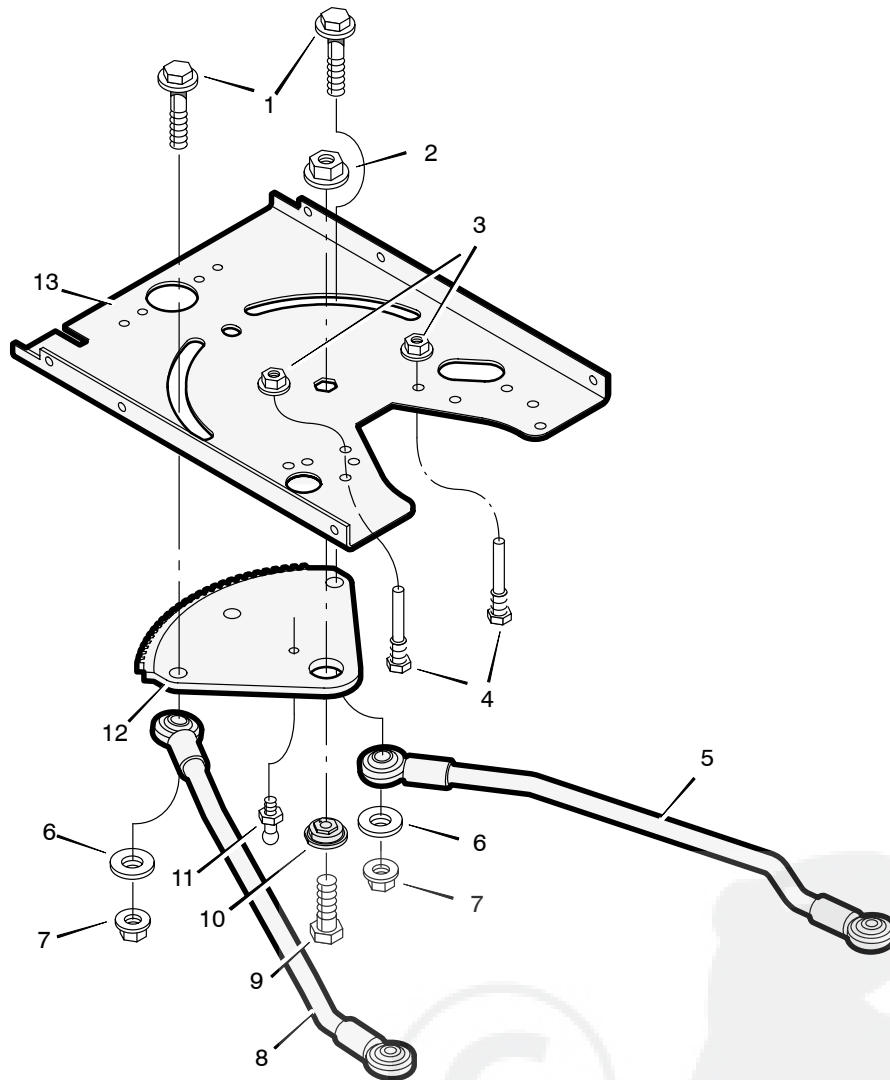

MODEL 461005x68A

REPAIR PARTS MOTION DRIVE

MODEL 461005x68A

REPAIR PARTS MOTION DRIVE

Key No.	Part No.	Description	Key No.	Part No.	Description
1	690366 Z	Lever, Shift	31	091923	Tire *
2	092697	Grip	—	407049	Tube
3	690131 Z	Plate, Adjusting	32	094045 Z	Latch, Parking Brake
4	015x88	Nut	33	021544	Pedal
5	17x103	Washer	34	037x68	Belt, Drive
6	690130 Z	Link, Shift	35	690129 Z	Yoke, Shift
8	165x116	Spring, Extension	36	17x148	Washer, Square
9	094042 Z	Stud, Spring	37	091889	Pilot, Support
10	015x79	Nut	38	017x38	Washer
11	009x39	Bolt, Shoulder	39	06x105	Capscrew
12	015x89	Nut	40	0031x6	Pin, Hair
13	094041 Z	Rod, Clutch	41	690213 Z	Spacer, Left
14	690364 Z	Arm Assembly, Idler	42	17x118 Z	Washer
15	009x54	Bolt, Shoulder	43	030x20	Pin, Cotter
16	094815 Z	Nut, Adjusting	44	690410	Pulley, V Idler
17	26x249	Screw	45	023339	Pulley, Backside Idler
18	690070E700	Bracket, Spring Mount	46	17x169	Washer
19	01x155	Bolt	47	165x115	Spring, Brake
20	002x78	Bolt, Carriage	48	0011x7	Ring, Retainer
21	002x53	Bolt, Carriage	49	690181	Pulley, Drive
22	26x216	Bolt	50	690080E700	Bracket, Right Torque
23	690081E700	Bracket, Left Torque	51	165x92	Spring, Extension
24	015x84	Nut	52	— † —	Transmission, Peerless
25	0031x4	Pin, Hair	53	024039	Key, Square
26	094618	Cap, Hub	54	690214 Z	Spacer, Right
27	011x23	E-Ring	55	165x133	Spring, Extension
28	17x193	Washer	56	690369	Spacer
29	024373	Stem, Valve	57	015x98	Nut, Flange Lock
30	093263-601	Wheel and Tire			

* When you order a tire, make sure to give the brand name of the tire so that the tread pattern on the tire will match.

† For Replacement Parts for this transaxle contact the manufacturer.

Key No.	Part No.	Description
1	009x62	Bolt, Shoulder
2	15x111	Nut, Lock
3	015x79	Nut, Flange
4	094384	Guide, Screw
5	690146E700	Link, Left Drag
6	17x168	Washer
7	015x84	Nut, Flange
8	690145E700	Link, Right Drag
9	001x84	Bolt
10	690180	Bearing, Sector Gear
11	092530	Fitting, Lub
12	690147	Gear, Sector
13	1001121E701	Plate, Steering