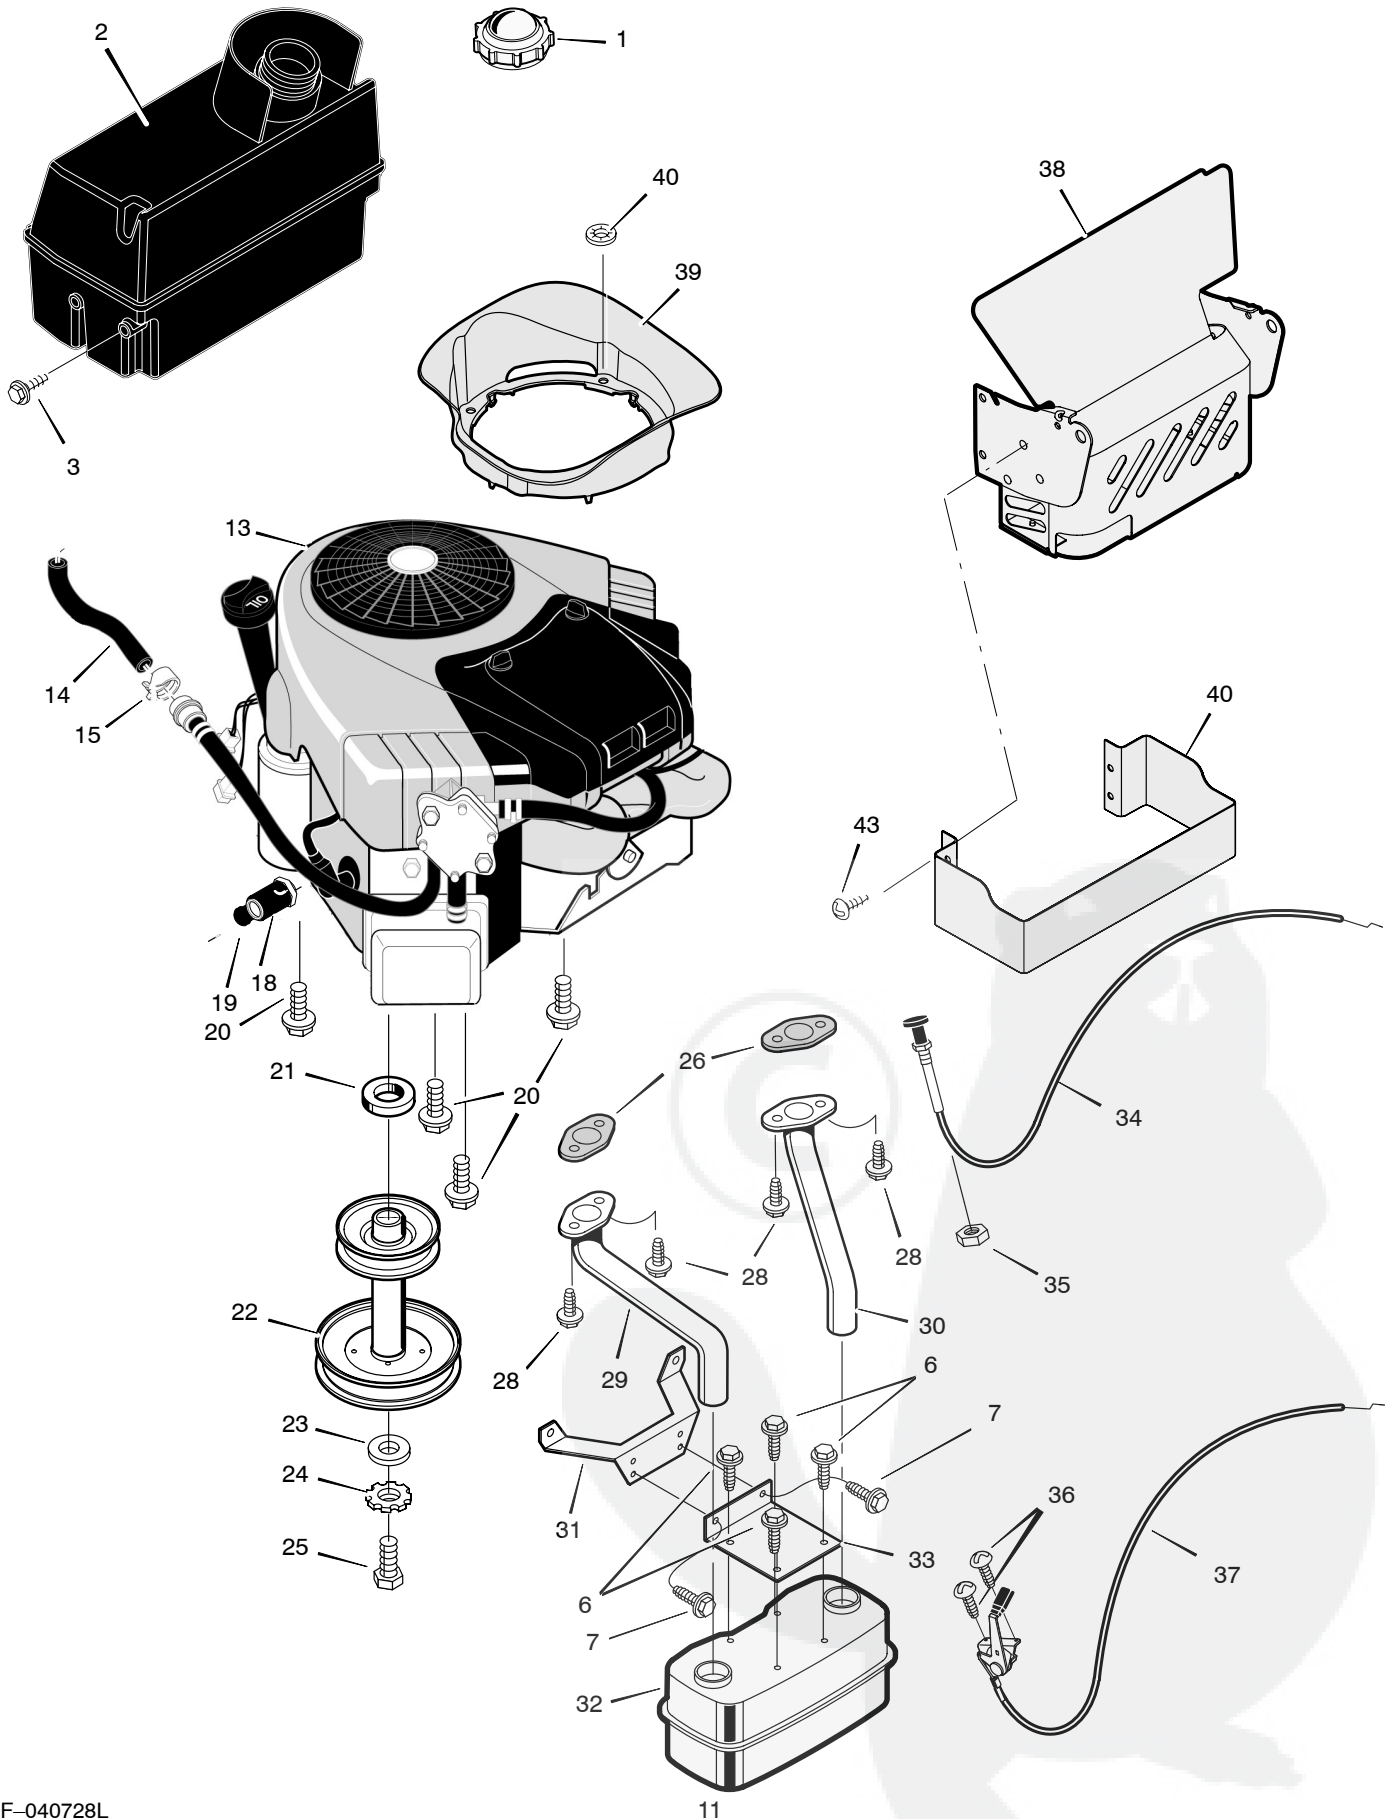

MODEL 461005x68A

REPAIR PARTS ENGINE MOUNT ASSEMBLY

MODEL 461005x68A

REPAIR PARTS ENGINE MOUNT ASSEMBLY

Key No.	Part No.	Description	Key No.	Part No.	Description
1	092317	Cap, Fuel **	26	711851	Gasket
2	690289	Tank, Fuel	28	06x103	Bolt
3	26x253	Screw	29	690541	Tube, Right Exhaust
6	26x229	Screw	30	690542	Tube, Left Exhaust
7	26x263	Screw	31	690537E701	Bracket, Muffler Mounting
13	---*---	Engine, Briggs & Stratton	32	093259	Muffler
14	7601033	Line, Fuel (18 inches long) **	33	690538E700	Bracket, Muffler
15	095197	Clamp **	34	690401	Choke
18	325547	Valve, Oil Drain	35	015x68	Nut
19	327422	Cap, Oil Drain	36	26x201	Screw
20	0025x7	Bolt	37	093165	Control, Throttle
21	093077	Spacer	38	1001456E701	Shield Assembly, Heat
22	690225	Pulley, Stack	39	1001588	Plenum
23	17x170	Washer	40	1001620E701	Guard, Heat Shield
24	019x35	Lockwasher	41	028x44	Speed Nut
25	01x140	Bolt	43	26x277	Screw

* For information on Replacement Parts for this engine contact the manufacturer.

** These parts are included with Key number 2.