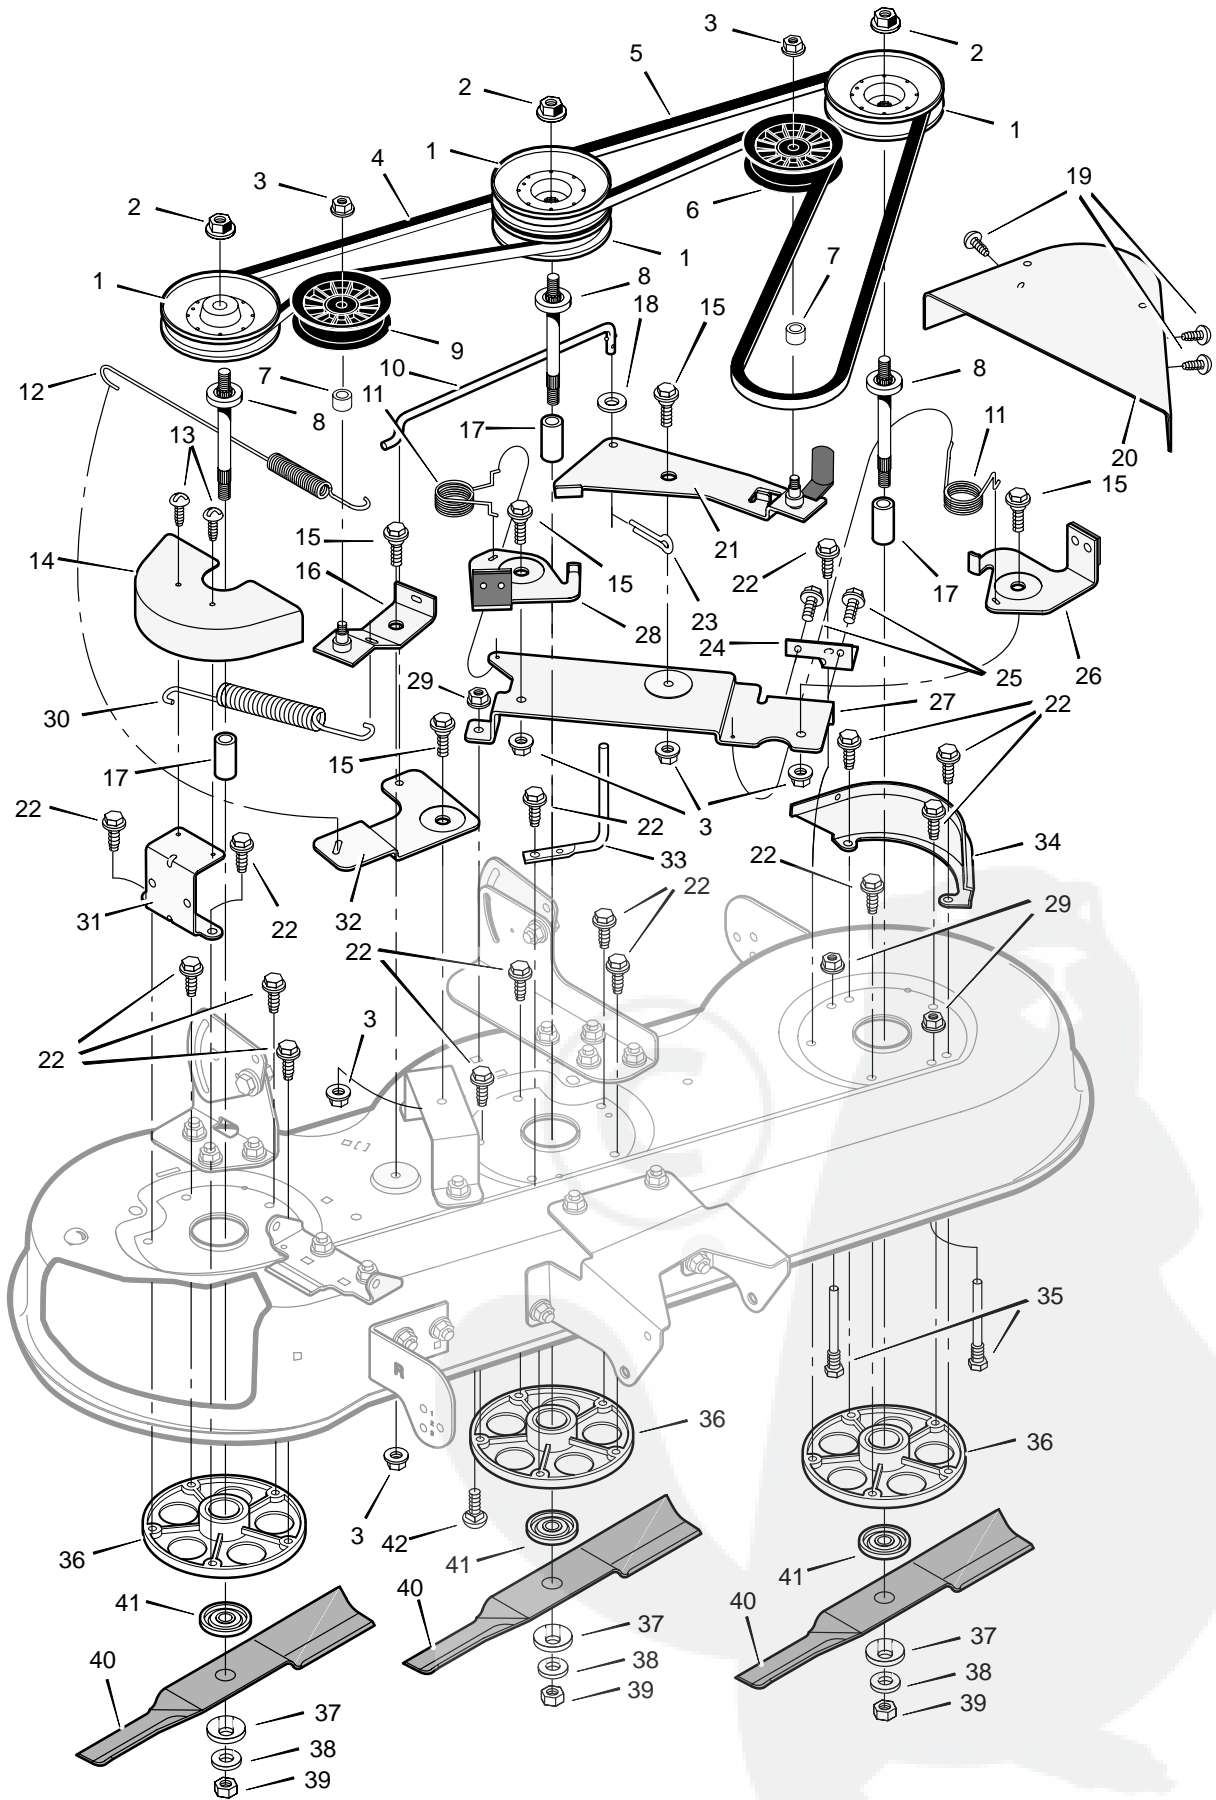

MODEL 46103x50B

REPAIR PARTS MOWER HOUSING SUSPENSION

Key No.	Description	Part No.
1	Knob	094068
2	Washer	017x45
3	Pad, Friction	094137
5	Pin, Hanger	095194
6	Link, Lift	690121E700
7	Nut, Flange	015x84
8	Bolt, Shoulder	009x52
9	Bracket, Rear Suspension	690578E700
10	Bolt, Gauge Wheel	094025
11	Wheel	092683
12	Pin, Hair	031x11
13	Washer	017x91 Z
14	Washer	17x103
15	Pin, Cotter	030x49
16	Rod, Deflector	092159 Z
17	Push-On Cap	028x23
18	Roller	092137
19	Spacer	091925
20	Rod, Deck Suspension	094996
21	Pin, Hair	0031x4
22	Screw	26x249
23	Bracket, Front Suspension	094765E700
24	Rod, Hanger	094158 Z
25	Stiffener	094604E700
26	Spring	166x34
27	Deflector, Inside	092103E700
28	Deflector, Chute	092100

MODEL 46103x50B

REPAIR PARTS BLADE DRIVE

MODEL 46103x50B

REPAIR PARTS BLADE DRIVE

Key No.	Description	Part No.	Key No.	Description	Part No.
1	Pulley	094592	22	Bolt	0025x7
2	Nut	15x121	23	Pin, Cotter	030x20
3	Nut	015x84	24	Bracket, Brake Plate	094602E700
4	Belt, Secondary	037x66	25	Screw	26x249
5	Belt, Primary	037x96	26	Brake Assembly, Left	094640E700
6	Pulley, Idler	690387	27	Plate, Brake Arm	094596E700
7	Spacer	690369	28	Brake Assembly, Center	094641E700
8	Jackshaft	094129	29	Nut, Flange	015x79
9	Pulley, Idler	690549	30	Spring	165x79
10	Link, Bell Crank	094606 Z	31	Bracket, Cover	092140E700
11	Spring	166x41	32	Bell Crank	094603E700
12	Spring	165x138	33	Guide, Belt	092116 Z
13	Screw	26x250	34	Bracket, Pulley Cover	690221E700
14	Cover, Right Pulley	094607E700	35	Guide, Belt	091754 Z
15	Bolt, Shoulder	009x39	36	Housing, Jackshaft	1001049
16	Arm Assembly, Idler	094639E700	37	Washer	17x166
17	Spacer	094130	38	Washer	17x165
18	Washer	017x47	39	Nut, Blade	15x100
19	Screw	26x277	40	Blade	092351E701
20	Cover, Left Pulley	094645E700	41	Adapter, Blade	1001035
21	Arm Assembly, Idler	094644E700	42	Bolt, Carriage	002x53