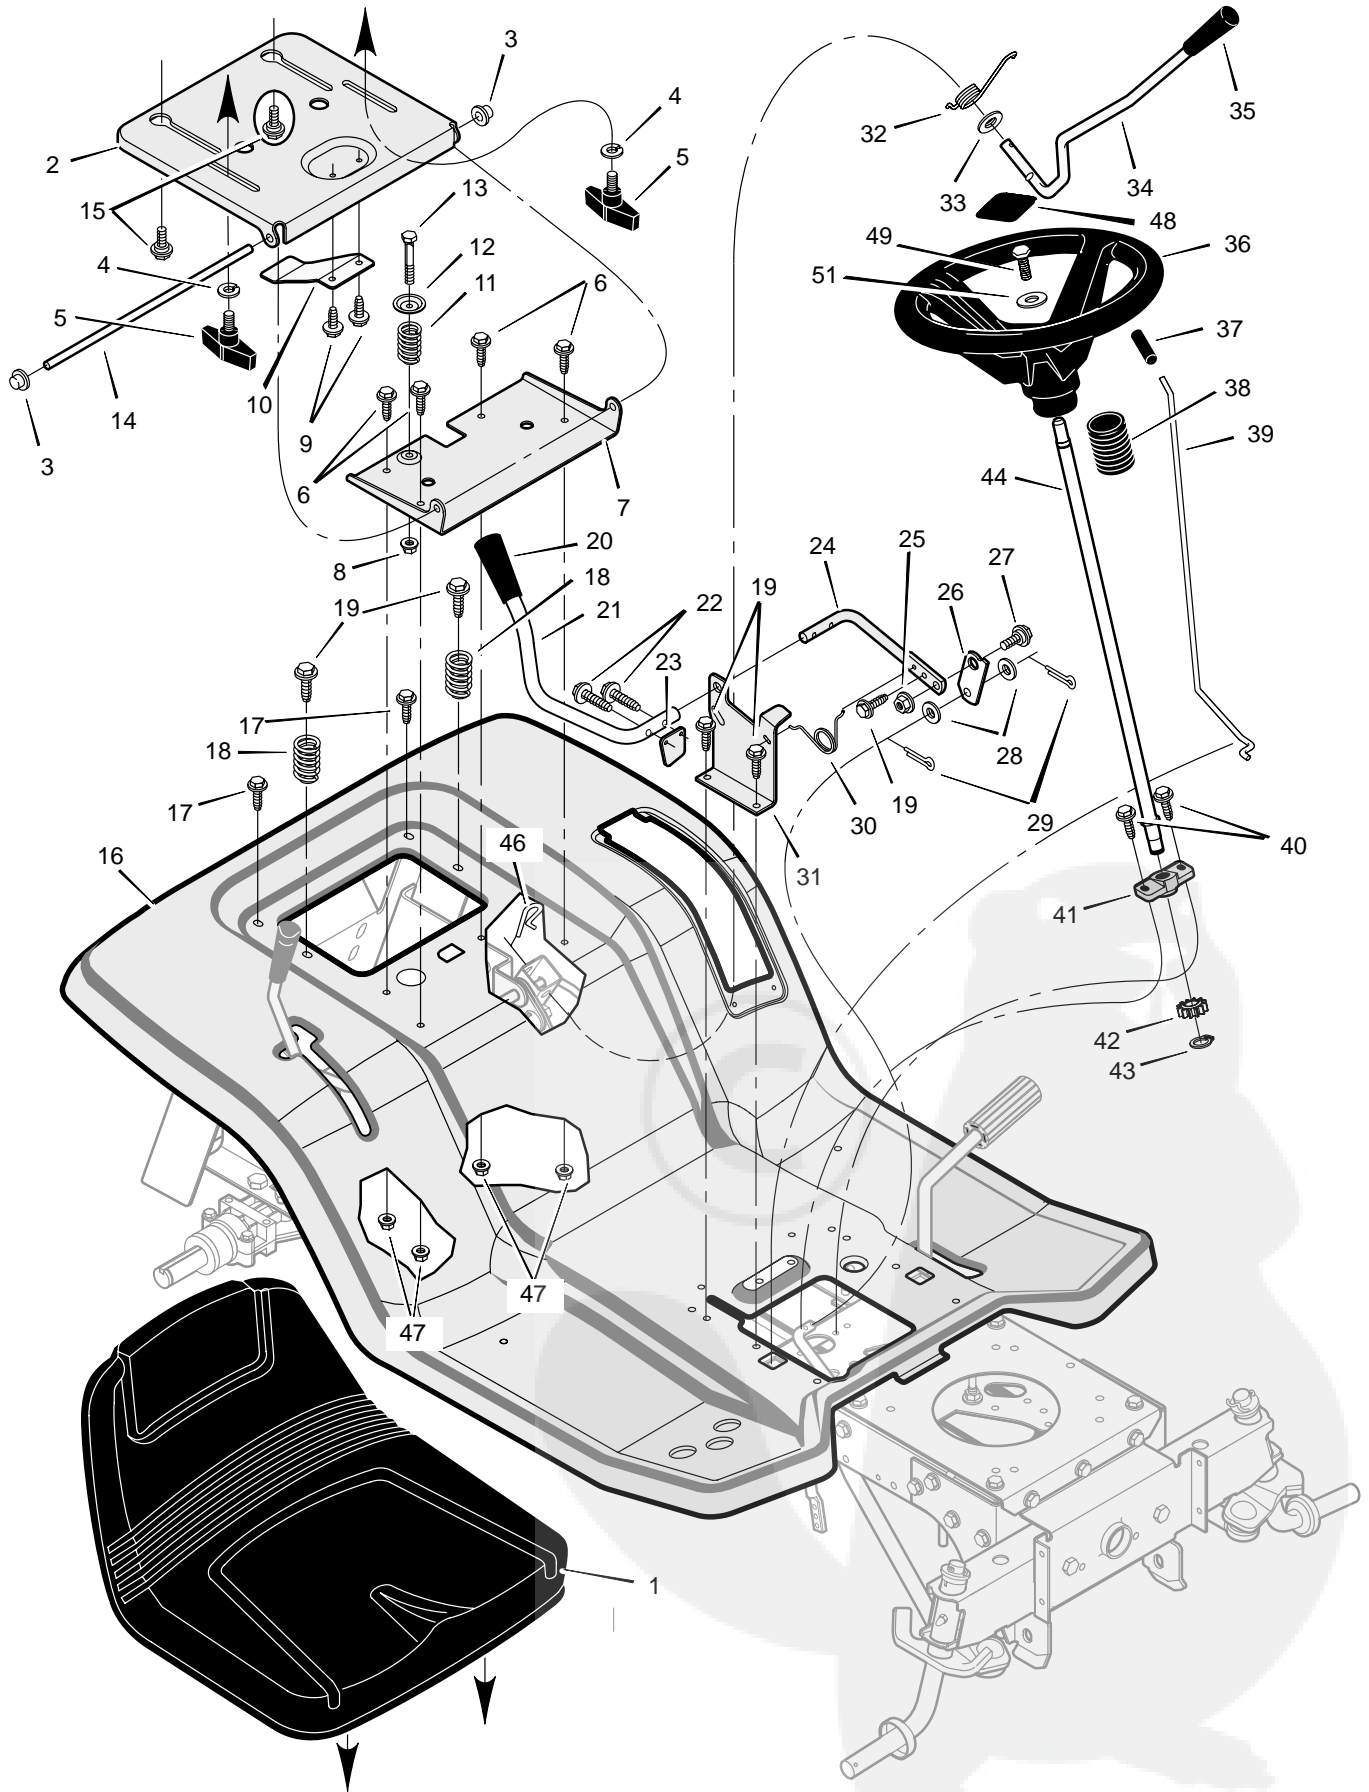

MODEL 46103x50B

REPAIR PARTS SEAT DECK

MODEL 46103x50B

REPAIR PARTS SEAT DECK

Key No.	Description	Part No.	Key No.	Description	Part No.
1	Seat	095236	26	Link, PTO	094004Z
2	Support, Seat	094154E700	27	Shoulder, Bolt	009x39
3	Push-On Cap	028x23	28	Washer	017x57
4	Washer	017x47	29	Pin, Cotter	030x20
5	Bolt, Wing	094160	30	Spring	166x39
6	Bolt	001x45	31	Bracket, PTO	094018E700
7	Bracket, Pivot	094153E700	32	Spring	166x40
8	Nut	15x123	33	Washer	17x103
9	Screw	26x229	34	Handle, Lift	690533Z
10	Spring, Leaf	094057	35	Grip	092697
11	Spring	164x31	36	Wheel, Steering	095184
12	Washer, Cup	094155 Z	37	Grip	091079
13	Bolt	009x55	38	Bellows	092059
14	Rod, Pivot	094156 Z	39	Rod, Parking Brake	095005Z
15	Bolt, Shoulder	009x56	40	Screw	26x267
16	Deck, Seat	095326E235	41	Bearing, Lower	094124
17	Screw	26x263	42	Gear, Pinion	690183
18	Spring	164x30	43	E-Ring	011x25
19	Screw	26x249	44	Shaft, Steering	690626
20	Grip	092698	46	Pin, Cotter	0031x4
21	Handle, PTO	094217 Z	47	Nut	15x123
22	Screw	0025x3	48	Insert, Steering Wheel	711325
23	Paddle, Switch	094022 Z	49	Screw	0025x3
24	Lever, PTO	094017 Z	51	Washer	17x146
25	Nut	015x84	—	Manual and Parts List	F-000808L

MODEL 46103x50B

REPAIR PARTS HOOD AND DASH

MODEL 46103x50B

REPAIR PARTS HOOD AND DASH

Key No.	Description	Part No.	Key No.	Description	Part No.
1	Dash	095034	16	Lens, Left	092540
2	Screw	26x270	17	Brace, Grille	092541
3	Bearing, Upper Steering	094219	18	Rod, Pivot	093137 Z
4	Screw	26x239	19	Pin, Hair	0031x4
5	Panel, Side Access	093007E700	20	Container, Battery	690424
6	Channel, Support	095081	21	Plate, Lift Detent	094886E700
7	Screw	26x263	23	Nut	015x81
8	Screw	26x249	24	Mat, Left	094109
9	Support, Dash	095082	25	Support, Left Grille	094213E700
10	Plate, Dash	094221E700	26	Screw	26x249
12	Hood	093215E245	27	Support, Right Grille	094212E700
13	Bolt, Shoulder	009x47	28	Mat, Right	094108
14	Grille (Includes Lens)	094869	29	Deck, Seat	095326E245
15	Lens, Right	092539			