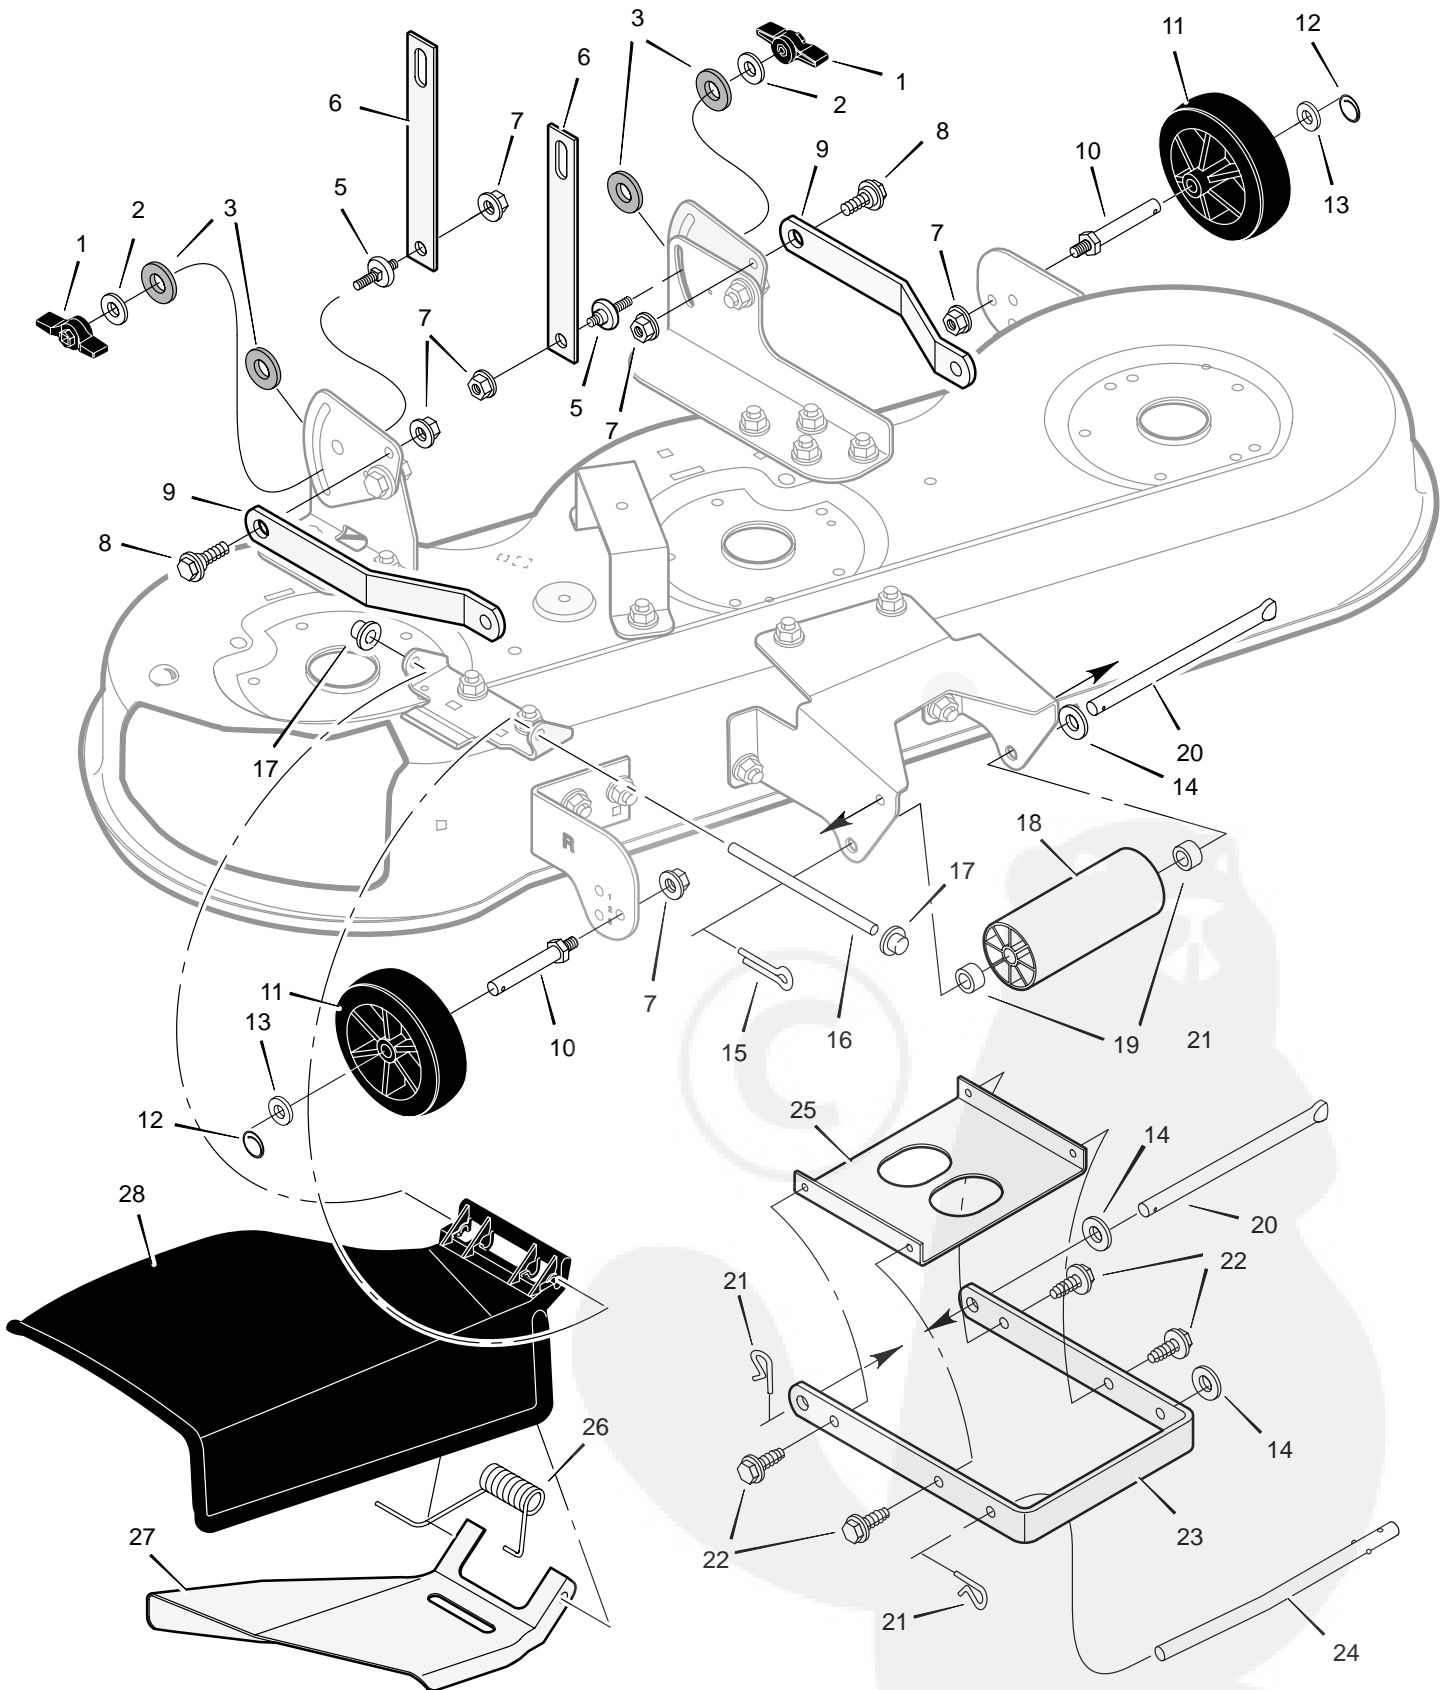

MODEL 46103x50B

REPAIR PARTS MOWER HOUSING SUSPENSION

Key No.	Description	Part No.
1	Knob	094068
2	Washer	017x45
3	Pad, Friction	094137
5	Pin, Hanger	095194
6	Link, Lift	690121E700
7	Nut, Flange	015x84
8	Bolt, Shoulder	009x52
9	Bracket, Rear Suspension	690578E700
10	Bolt, Gauge Wheel	094025
11	Wheel	092683
12	Pin, Hair	031x11
13	Washer	017x91 Z
14	Washer	17x103
15	Pin, Cotter	030x49
16	Rod, Deflector	092159 Z
17	Push-On Cap	028x23
18	Roller	092137
19	Spacer	091925
20	Rod, Deck Suspension	094996
21	Pin, Hair	0031x4
22	Screw	26x249
23	Bracket, Front Suspension	094765E700
24	Rod, Hanger	094158 Z
25	Stiffener	094604E700
26	Spring	166x34
27	Deflector, Inside	092103E700
28	Deflector, Chute	092100