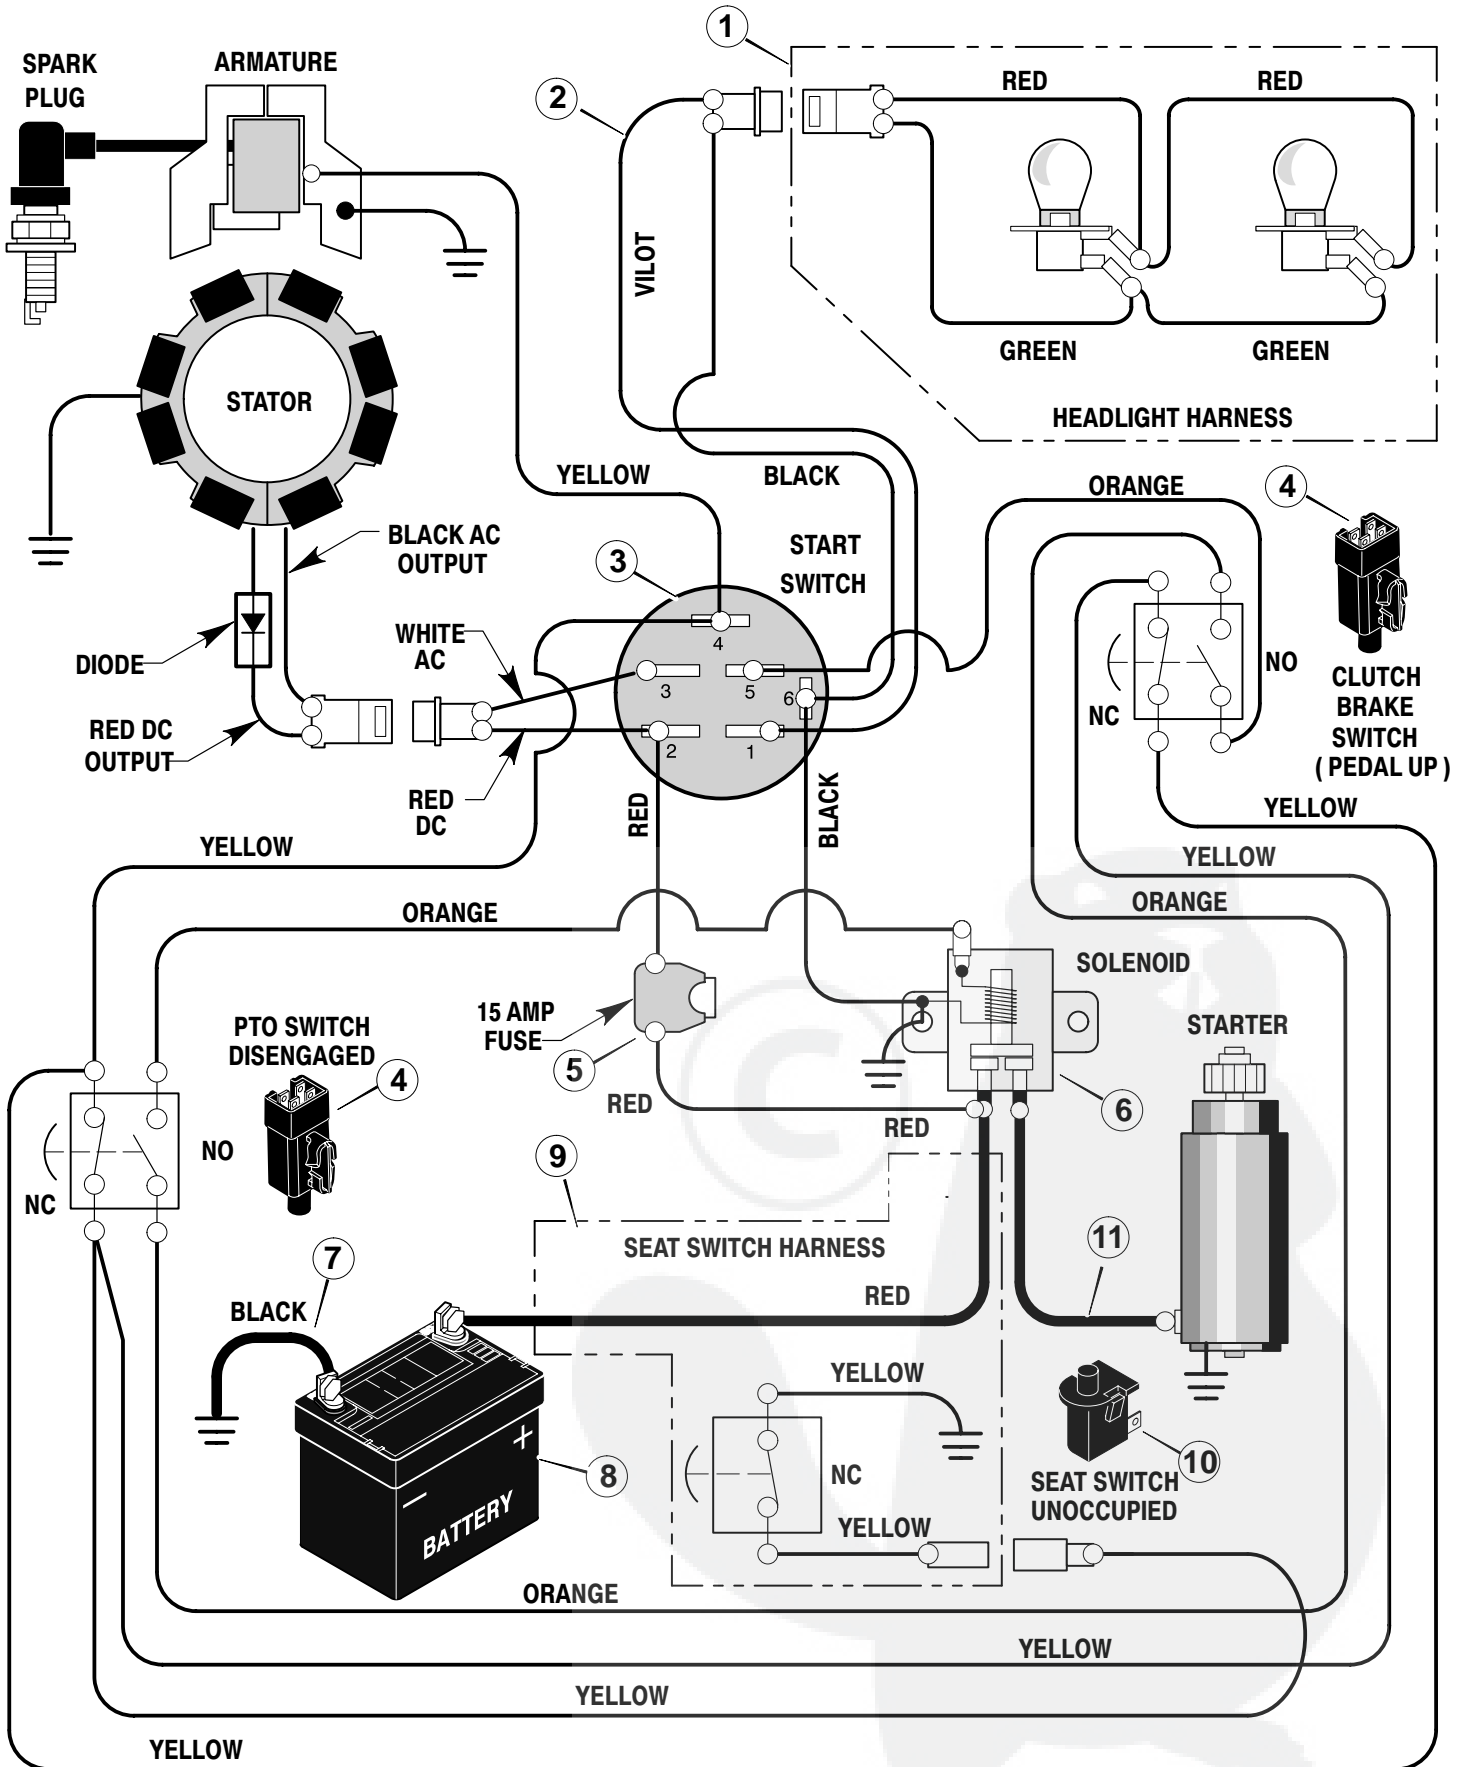

MODEL 46103x50B

REPAIR PARTS ENGINE MOUNT

Key No.	Description	Part No.	Key No.	Description	Part No.
1	Cap, Gas	091349	14	Screw	26x263
3	Clamp	095197	15	Screw	0025x7
4	Line, Fuel	023717	16	Bolt	01x140
5	Tank, Fuel	093148	17	Washer	17x170
6	Cable, Choke	690401	18	Pulley, Stack	690225
9	Nut	015x68	19	Spacer	093077
10	Screw	26x201	20	Cap, Oil Drain	021651
11	Control, Throttle	093165	21	Pipe, Oil Drain	092279
12	Engine *	*	22	Baffle, Rear Heat	093078E700
13	Shield Assembly, Heat	093191E701			

Key No.	Description	Part No.
1	Harness, Light Wire	250x92
	Socket, Light	092372
	Bulb, Light	090084
2	Harness, Chassis Wire	250x86
3	Switch, Ignition	092377
	Key, Ignition	020729
	Nut, Hex	091489
	Cap, Ignition	091488
4	Switch, Limit	094136
5	Fuse	054212
	Holder, Fuse	407078
6	Solenoid	094613
	Screw, Mounting	26x229
	Locknut	15x116
7	Cable, Battery Ground	024x32
	Screw, Ground Cable	26x213
8	Battery	021075SE
	Bolt, Carriage	002x82
	Wingnut	014x79
9	Harness, Seat Switch Wire	250x67
10	Switch, Seat Sensor	094159
11	Cable	024x31
—	Harness, AC/DC Jumper	250x90