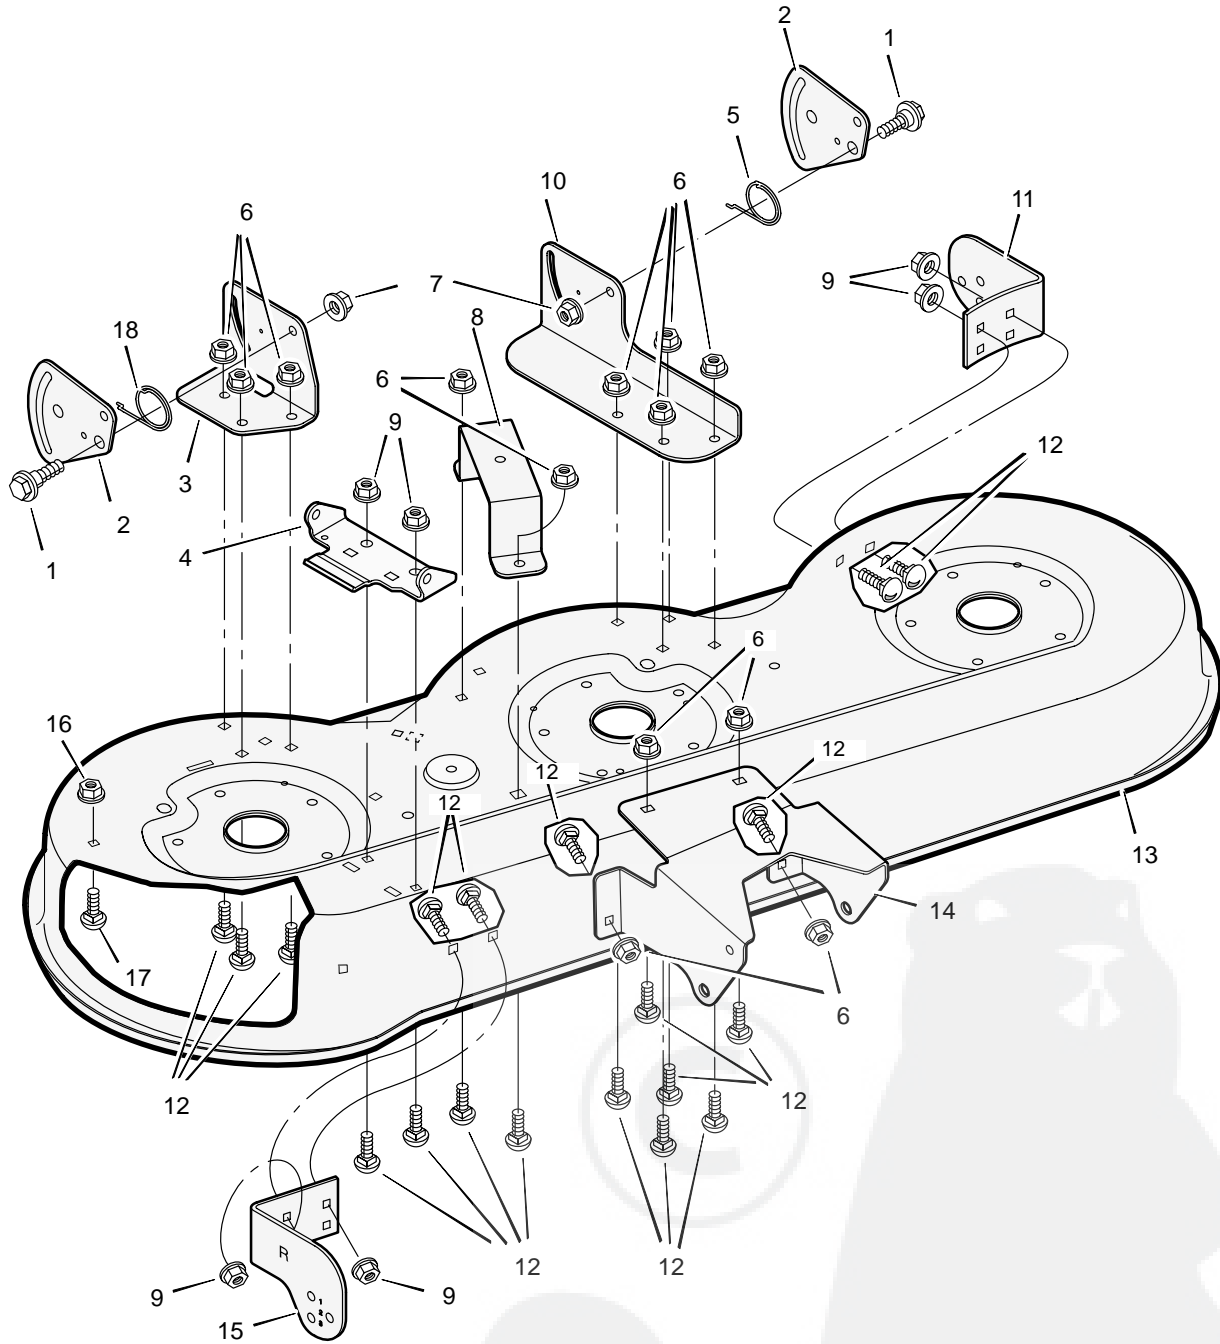

MODEL 46103x50B

REPAIR PARTS BLADE DRIVE

MODEL 46103x50B

REPAIR PARTS BLADE DRIVE

Key No.	Description	Part No.	Key No.	Description	Part No.
1	Pulley	094592	22	Bolt	0025x7
2	Nut	15x121	23	Pin, Cotter	030x20
3	Nut	015x84	24	Bracket, Brake Plate	094602E700
4	Belt, Secondary	037x66	25	Screw	26x249
5	Belt, Primary	037x96	26	Brake Assembly, Left	094640E700
6	Pulley, Idler	690387	27	Plate, Brake Arm	094596E700
7	Spacer	690369	28	Brake Assembly, Center	094641E700
8	Jackshaft	094129	29	Nut, Flange	015x79
9	Pulley, Idler	690549	30	Spring	165x79
10	Link, Bell Crank	094606 Z	31	Bracket, Cover	092140E700
11	Spring	166x41	32	Bell Crank	094603E700
12	Spring	165x138	33	Guide, Belt	092116 Z
13	Screw	26x250	34	Bracket, Pulley Cover	690221E700
14	Cover, Right Pulley	094607E700	35	Guide, Belt	091754 Z
15	Bolt, Shoulder	009x39	36	Housing, Jackshaft	1001049
16	Arm Assembly, Idler	094639E700	37	Washer	17x166
17	Spacer	094130	38	Washer	17x165
18	Washer	017x47	39	Nut, Blade	15x100
19	Screw	26x277	40	Blade	092351E701
20	Cover, Left Pulley	094645E700	41	Adapter, Blade	1001035
21	Arm Assembly, Idler	094644E700	42	Bolt, Carriage	002x53

MODEL 46103x50B

REPAIR PARTS MOWER HOUSING

Key No.	Description	Part No.	Key No.	Description	Part No.
1	Bolt, Shoulder	009x51	11	Bracket, Left Gauge Wheel	094919E700
2	Plate, Suspension	690128E700	12	Bolt, Carriage	002x53
3	Bracket, Right Rear	094598E700	13	Housing, Blade	690204E700
4	Bracket, Hinge	092104E700	14	Bracket, Front Deck	094997SE
5	Spring, Left	166x43	15	Bracket, Right Gauge Wheel	094918E700
6	Nut, Flange	015x79	16	Retainer	028x64
7	Nut, Flange	015x84	17	Bolt, Carriage	002x74
8	Bracket, Bell Crank	094601E700	18	Spring, Right	166x42
9	Nut, Flange	015x88	—	Complete Mower Housing	776111
10	Bracket, Left Lifter	094600E700			