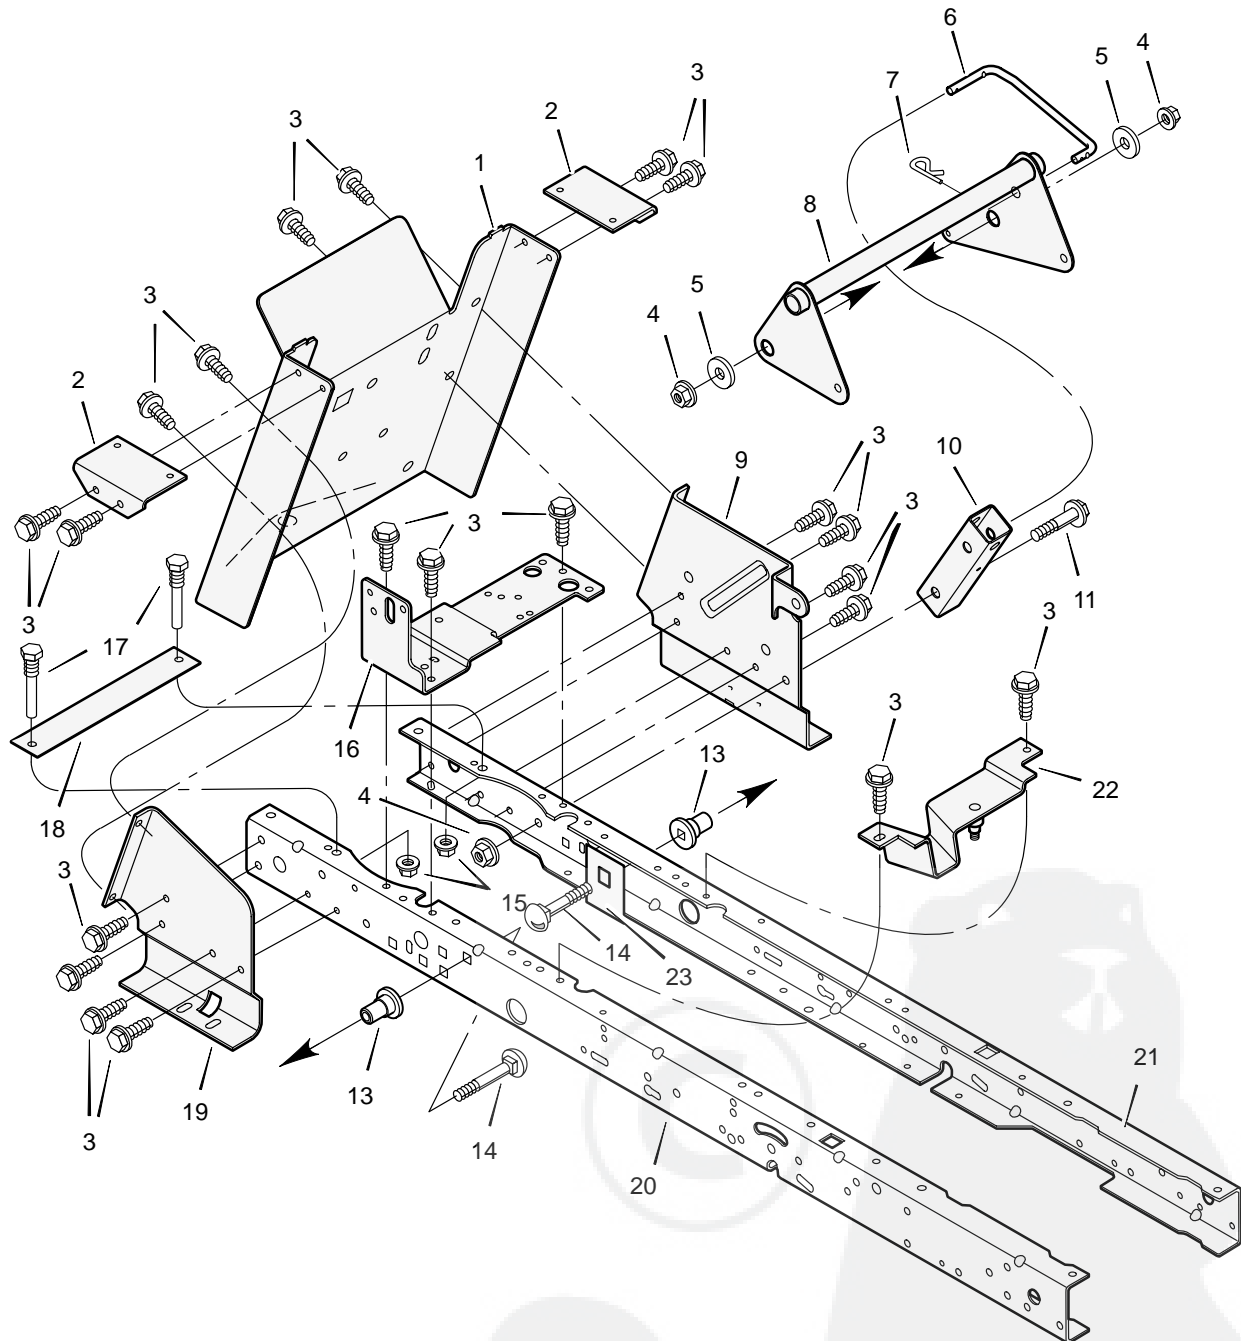

MODEL 46103x50B

REPAIR PARTS REAR FRAME ASSEMBLY

Key No.	Description	Part No.	Key No.	Description	Part No.
1	Frame, Rear Hitch	690094E700	13	Spacer, Lifter	690151
2	Bracket, Seat Deck	690077E700	14	Bolt, Carriage	002x85
3	Screw	26x249	15	Nut, Flange	015x79
4	Nut, Flange	015x84	16	Bracket, Right Shift	690166E700
5	Washer	17x168	17	Screw, Guide	094384
6	Link, Lift Handle	690122E700	18	Bracket, Battery Support	690482E700
7	Pin, Hair	0031x4	19	Bracket, Right Transaxle	690064E700
8	Assembly, Lifter	690363E700	20	Frame, Right	690206E700
9	Bracket, Left Transaxle	690065E700	21	Frame, Left	690207E700
10	Bracket, Lift Pivot	094015E700	22	Bracket, Idler	690365 Z
11	Bolt, Shoulder	009x53	23	Plate, Stiffening	690389E700