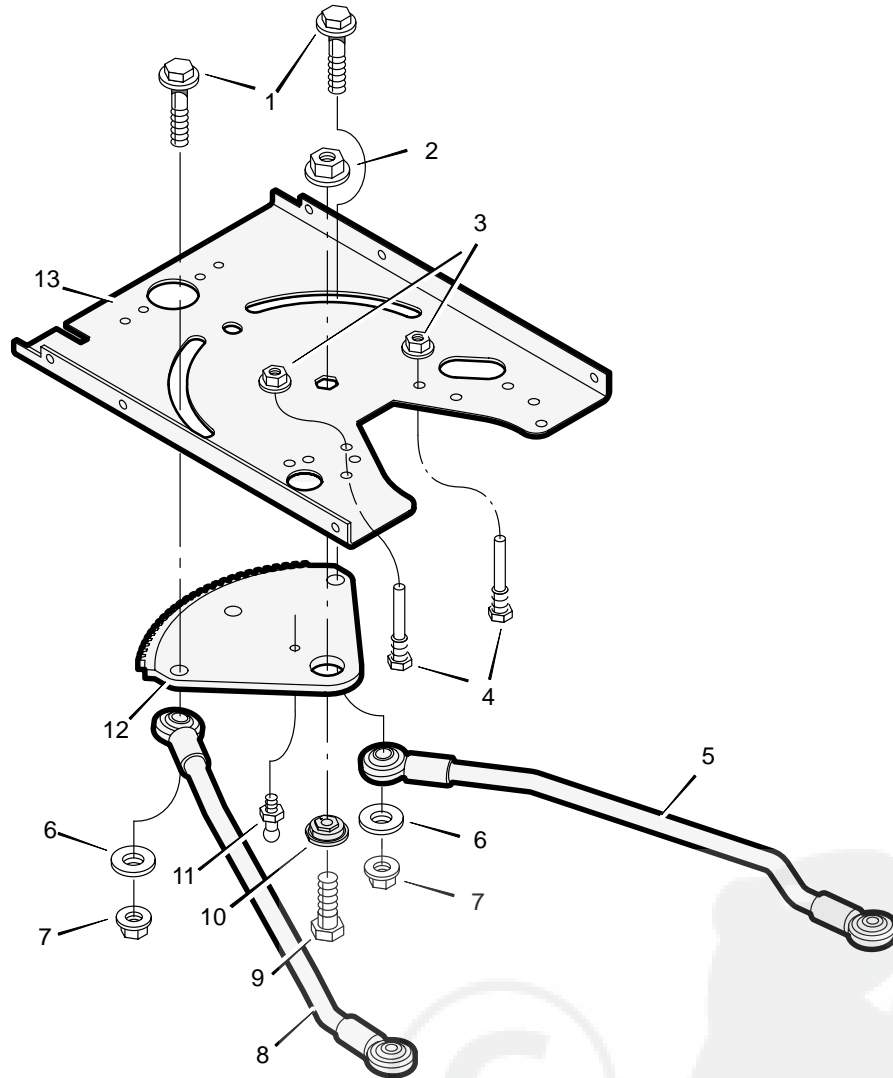

MODEL 46103x50B

REPAIR PARTS MOTION DRIVE

MODEL 46103x50B

REPAIR PARTS MOTION DRIVE

Key No.	Description	Part No.	Key No.	Description	Part No.
1	Lever, Shift	690366Z	30	Wheel and Tire	093263-601
2	Grip	092697	31	Tire *	091923
3	Plate, Adjusting	690131 Z	—	Tube	407049
4	Nut	015x88	32	Latch, Parking Brake	094045 Z
5	Washer	17x103	33	Pedal	021544
6	Link, Shift	690130 Z	34	Belt, Drive	037x68
8	Spring, Extension	165x116	35	Yoke, Shift	690129 Z
9	Stud, Spring	094042 Z	36	Washer, Square	17x148
10	Nut	015x79	37	Pilot, Support	091889
11	Bolt, Shoulder	009x39	38	Washer	017x38
12	Nut	015x89	39	Capscrew	06x105
13	Rod, Clutch	094041 Z	40	Pin, Hair	0031x6
14	Arm Assembly, Idler	690364 Z	41	Spacer, Left	690213 Z
15	Bolt, Shoulder	009x54	42	Washer	17x118 Z
16	Nut, Adjusting	094815	43	Pin, Cotter	030x20
17	Screw	26x249	44	Pulley, V Idler	690410
18	Bracket, Spring Mount	690070E700	45	Pulley, Backside Idler	023339
19	Bolt	01x155	46	Washer	17x169
20	Bolt, Carriage	002x78	47	Spring, Brake	165x115
21	Bolt, Carriage	002x53	48	Ring, Snap	0011x7
22	Bolt	26x216	49	Pulley, Drive	690181
23	Bracket, Left Torque	690081E700	50	Bracket, Right Torque	690080E700
24	Nut	015x84	51	Spring, Extension	165x92
25	Pin, Hair	0031x4	52	Transmission †	—
26	Cap, Hub	094618	53	Key, Square	024039
27	E-Ring	011x23	54	Spacer, Right	690214 Z
28	Washer	17x193	55	Spring, Extension	165x133
29	Stem, Valve	024373	56	Spacer	690369

Key No.	Description	Part No.
1	Bolt, Shoulder	009x62
2	Nut, Lock	15x111
3	Nut, Flange	015x79
4	Guide, Screw	094384
5	Link, Left Drag	690146E700
6	Washer	17x168
7	Nut, Flange	015x84
8	Link, Right Drag	690145E700
9	Bolt	001x84
10	Bearing, Sector Gear	690180
11	Fitting, Lub	092530
12	Gear, Sector	690147E700
13	Plate, Steering	1001024E700