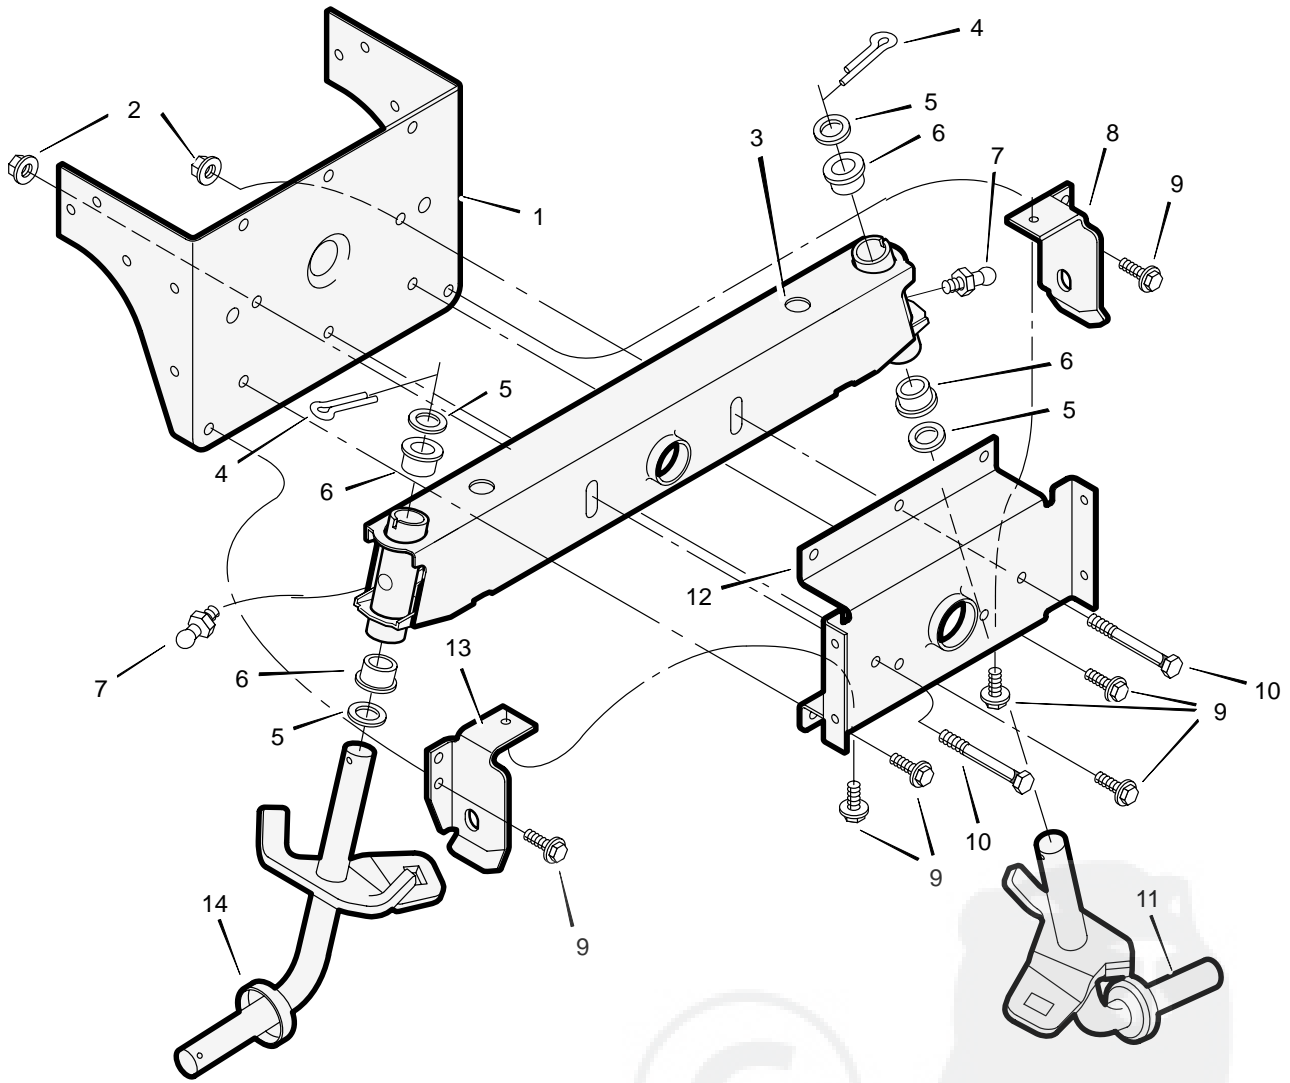

MODEL 46103x50B

REPAIR PARTS FRONT AXLE

Key No.	Description	Part No.	Key No.	Description	Part No.
1	Bracket, Rear Hanger	690067E700	8	Hanger, Left Deck	690198E700
2	Nut, Flange	15x118	9	Screw	26x249
3	Axle Assembly	690210E700	10	Bolt	01x146
4	Pin, Hair	030x49	11	Spindle Assembly, Left	690179E700
5	Washer	017x75	12	Hanger, Axle	094007E700
6	Bearing, Spindle	093058	13	Hanger, Right Deck	690199E700
7	Fitting, Lub	092530	14	Spindle Assembly, Right	690178E700