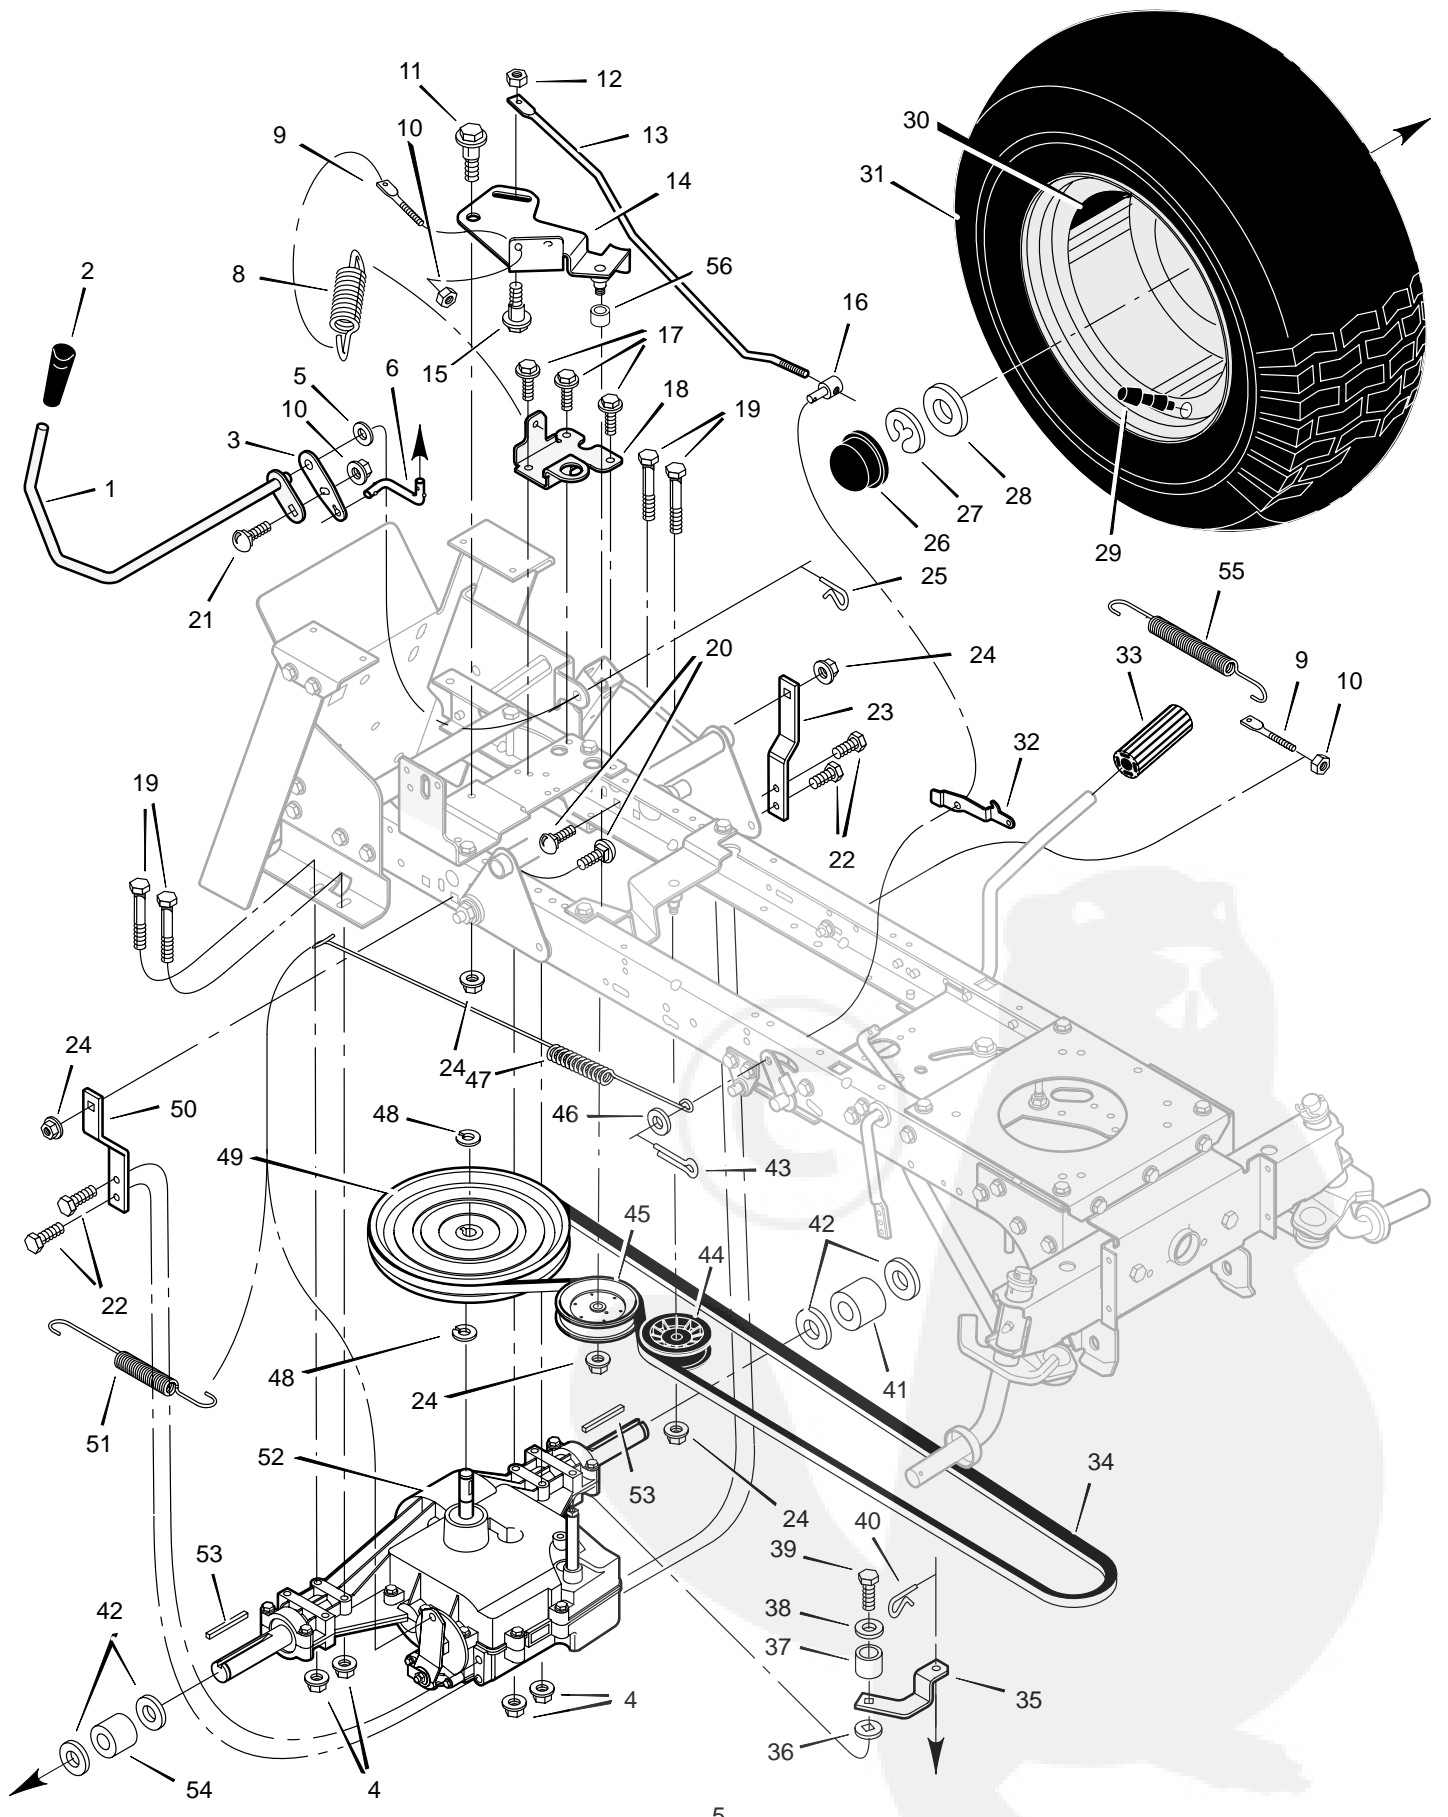

MODEL 46103x50B

REPAIR PARTS MOTION DRIVE

MODEL 46103x50B

REPAIR PARTS MOTION DRIVE

Key No.	Description	Part No.	Key No.	Description	Part No.
1	Lever, Shift	690366Z	30	Wheel and Tire	093263-601
2	Grip	092697	31	Tire *	091923
3	Plate, Adjusting	690131 Z	—	Tube	407049
4	Nut	015x88	32	Latch, Parking Brake	094045 Z
5	Washer	17x103	33	Pedal	021544
6	Link, Shift	690130 Z	34	Belt, Drive	037x68
8	Spring, Extension	165x116	35	Yoke, Shift	690129 Z
9	Stud, Spring	094042 Z	36	Washer, Square	17x148
10	Nut	015x79	37	Pilot, Support	091889
11	Bolt, Shoulder	009x39	38	Washer	017x38
12	Nut	015x89	39	Capscrew	06x105
13	Rod, Clutch	094041 Z	40	Pin, Hair	0031x6
14	Arm Assembly, Idler	690364 Z	41	Spacer, Left	690213 Z
15	Bolt, Shoulder	009x54	42	Washer	17x118 Z
16	Nut, Adjusting	094815	43	Pin, Cotter	030x20
17	Screw	26x249	44	Pulley, V Idler	690410
18	Bracket, Spring Mount	690070E700	45	Pulley, Backside Idler	023339
19	Bolt	01x155	46	Washer	17x169
20	Bolt, Carriage	002x78	47	Spring, Brake	165x115
21	Bolt, Carriage	002x53	48	Ring, Snap	0011x7
22	Bolt	26x216	49	Pulley, Drive	690181
23	Bracket, Left Torque	690081E700	50	Bracket, Right Torque	690080E700
24	Nut	015x84	51	Spring, Extension	165x92
25	Pin, Hair	0031x4	52	Transmission †	—
26	Cap, Hub	094618	53	Key, Square	024039
27	E-Ring	011x23	54	Spacer, Right	690214 Z
28	Washer	17x193	55	Spring, Extension	165x133
29	Stem, Valve	024373	56	Spacer	690369

* When you order a tire, make sure to give the brand name of the tire so that the tread pattern on the tire will match.

† For information on Replacement Parts see the Central Parts Distributor in your area.