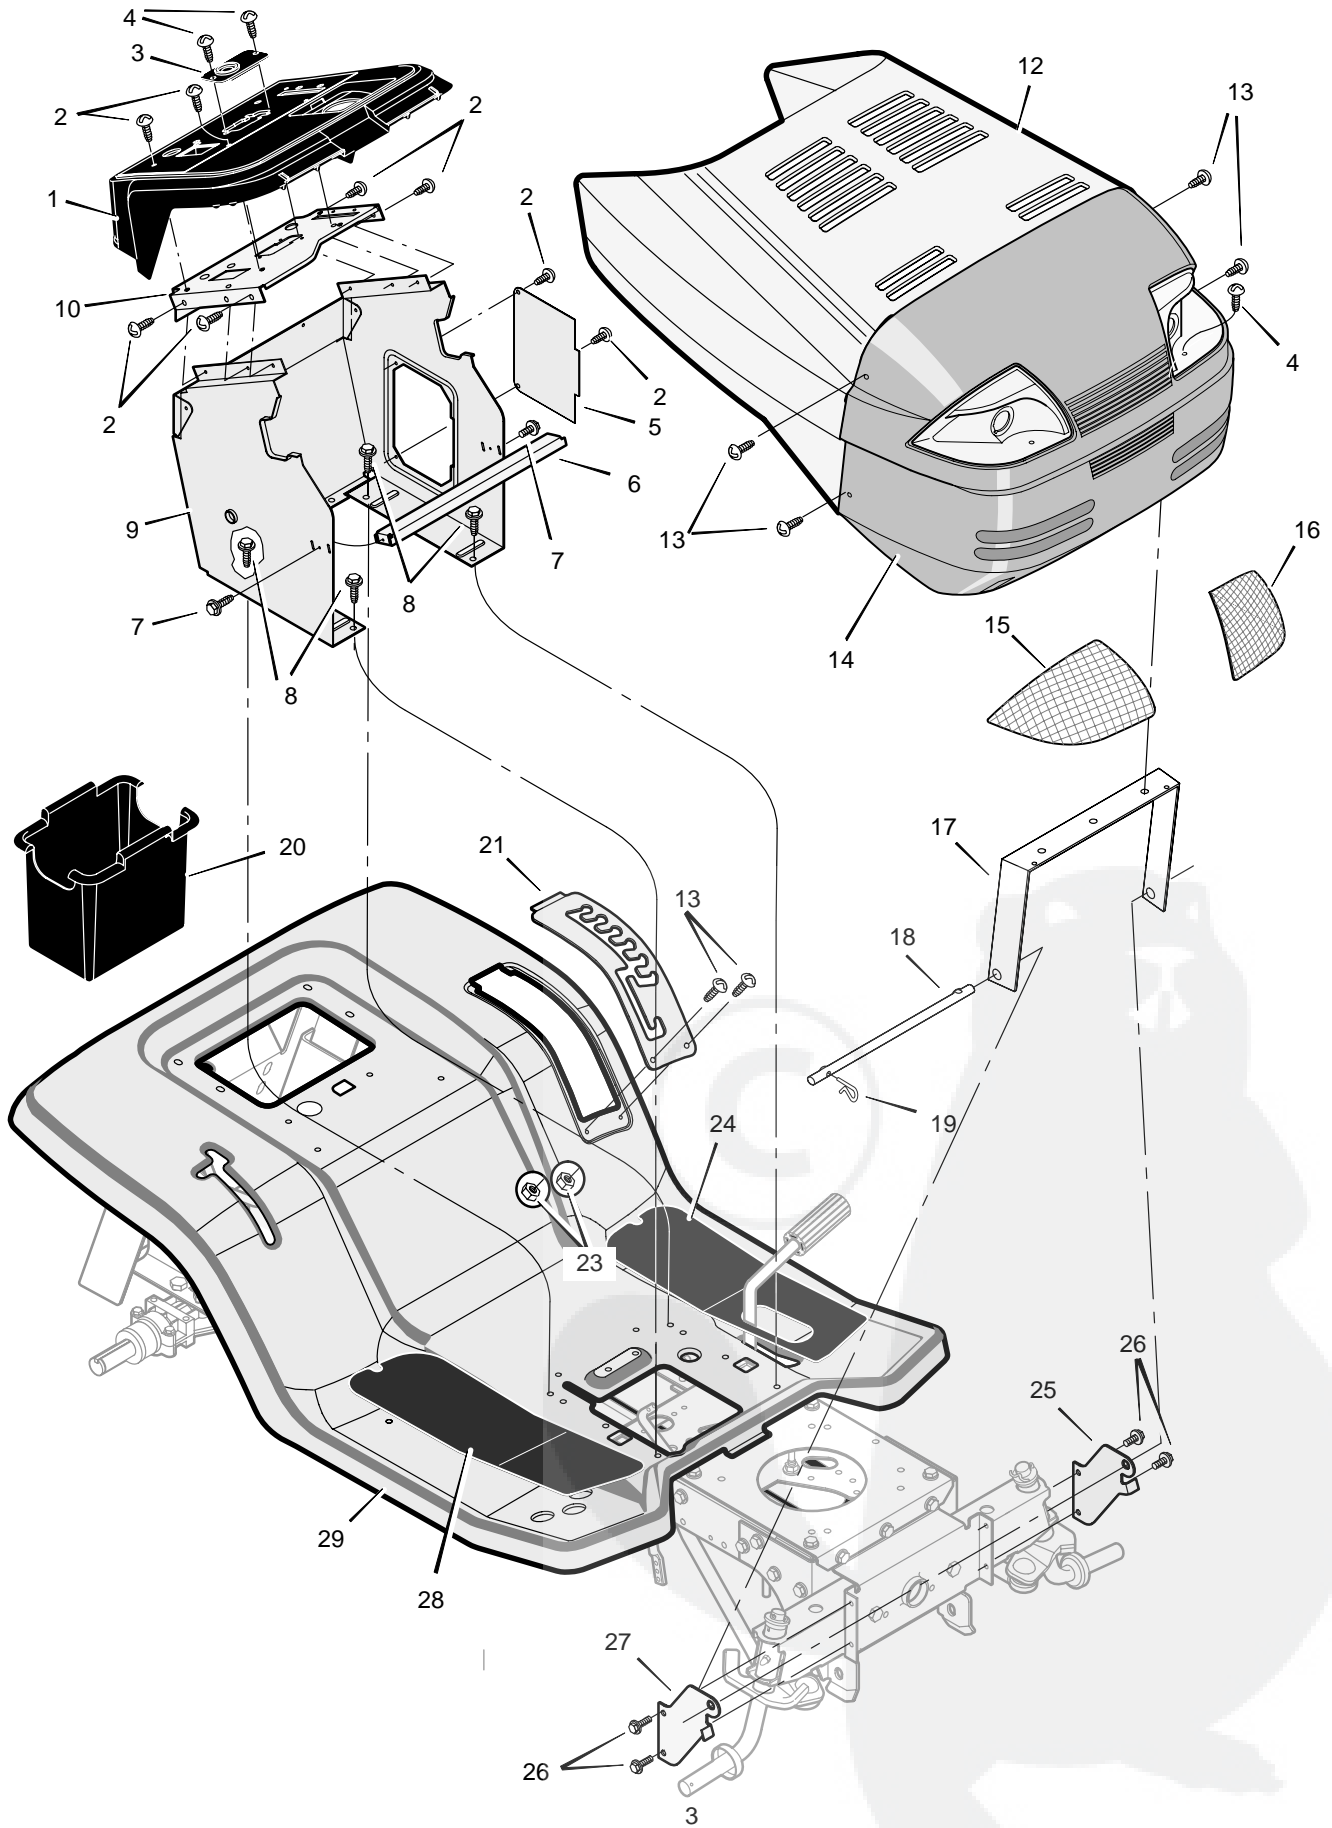

MODEL 46103x50B

REPAIR PARTS SEAT DECK

MODEL 46103x50B

REPAIR PARTS SEAT DECK

Key No.	Description	Part No.	Key No.	Description	Part No.
1	Seat	095236	26	Link, PTO	094004Z
2	Support, Seat	094154E700	27	Shoulder, Bolt	009x39
3	Push-On Cap	028x23	28	Washer	017x57
4	Washer	017x47	29	Pin, Cotter	030x20
5	Bolt, Wing	094160	30	Spring	166x39
6	Bolt	001x45	31	Bracket, PTO	094018E700
7	Bracket, Pivot	094153E700	32	Spring	166x40
8	Nut	15x123	33	Washer	17x103
9	Screw	26x229	34	Handle, Lift	690533Z
10	Spring, Leaf	094057	35	Grip	092697
11	Spring	164x31	36	Wheel, Steering	095184
12	Washer, Cup	094155 Z	37	Grip	091079
13	Bolt	009x55	38	Bellows	092059
14	Rod, Pivot	094156 Z	39	Rod, Parking Brake	095005Z
15	Bolt, Shoulder	009x56	40	Screw	26x267
16	Deck, Seat	095326E235	41	Bearing, Lower	094124
17	Screw	26x263	42	Gear, Pinion	690183
18	Spring	164x30	43	E-Ring	011x25
19	Screw	26x249	44	Shaft, Steering	690626
20	Grip	092698	46	Pin, Cotter	0031x4
21	Handle, PTO	094217 Z	47	Nut	15x123
22	Screw	0025x3	48	Insert, Steering Wheel	711325
23	Paddle, Switch	094022 Z	49	Screw	0025x3
24	Lever, PTO	094017 Z	51	Washer	17x146
25	Nut	015x84	—	Manual and Parts List	F-000808L

MODEL 46103x50B

REPAIR PARTS HOOD AND DASH

MODEL 46103x50B

REPAIR PARTS HOOD AND DASH

Key No.	Description	Part No.	Key No.	Description	Part No.
1	Dash	095034	16	Lens, Left	092540
2	Screw	26x270	17	Brace, Grille	092541
3	Bearing, Upper Steering	094219	18	Rod, Pivot	093137 Z
4	Screw	26x239	19	Pin, Hair	0031x4
5	Panel, Side Access	093007E700	20	Container, Battery	690424
6	Channel, Support	095081	21	Plate, Lift Detent	094886E700
7	Screw	26x263	23	Nut	015x81
8	Screw	26x249	24	Mat, Left	094109
9	Support, Dash	095082	25	Support, Left Grille	094213E700
10	Plate, Dash	094221E700	26	Screw	26x249
12	Hood	093215E245	27	Support, Right Grille	094212E700
13	Bolt, Shoulder	009x47	28	Mat, Right	094108
14	Grille (Includes Lens)	094869	29	Deck, Seat	095326E245
15	Lens, Right	092539			