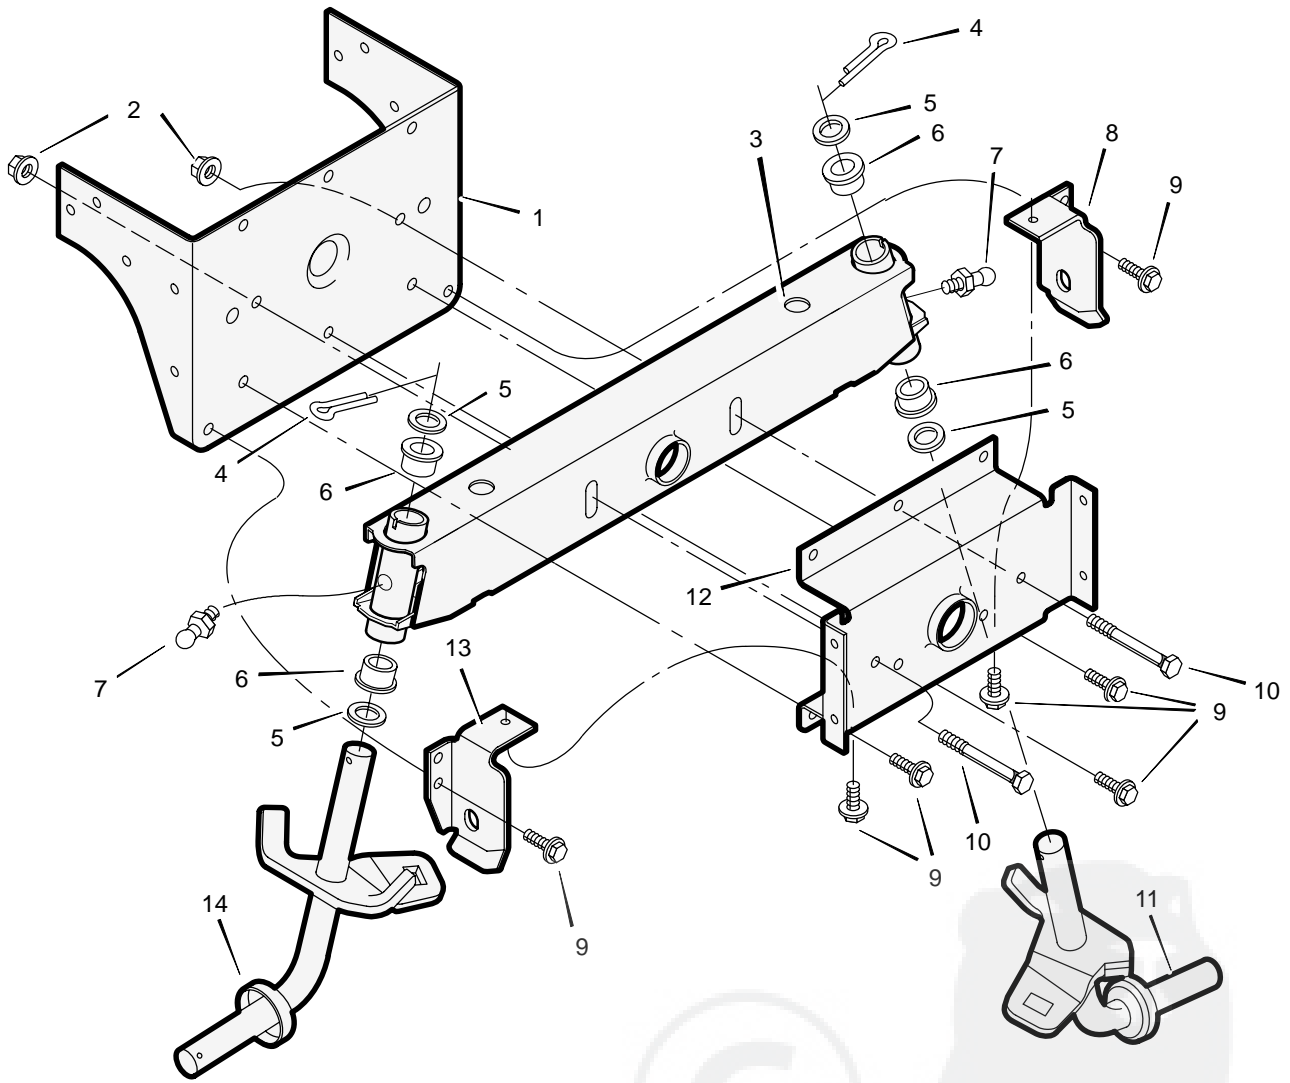

MODEL 46104x14A

REPAIR PARTS FRONT AXLE

Key No.	Description	Part No.	Key No.	Description	Part No.
1	Bracket, Rear Hanger	690067E700	8	Hanger, Left Deck	690198E700
2	Nut, Flange	15x118	9	Screw	26x249
3	Axle Assembly	690210E700	10	Bolt	01x146
4	Pin, Hair	030x49	11	Spindle Assembly, Left	690179E700
5	Washer	017x75	12	Hanger, Axle	094007E700
6	Bearing, Spindle	093058	13	Hanger, Right Deck	690199E700
7	Fitting, Lub	092530	14	Spindle Assembly, Right	690178E700