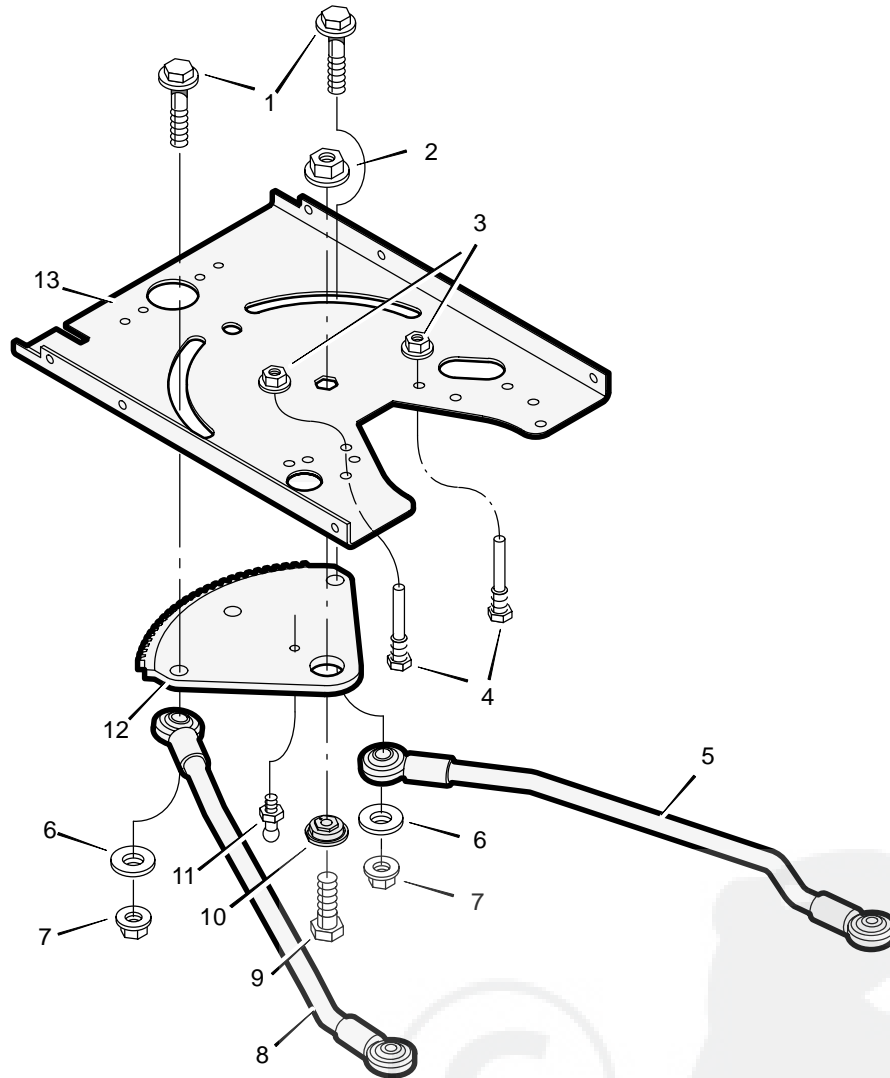

MODEL 46104x14A

REPAIR PARTS MOTION DRIVE

MODEL 46104x14A

REPAIR PARTS MOTION DRIVE

Key No.	Description	Part No.	Key No.	Description	Part No.
1	Lever, Shift	690366Z	30	Wheel and Tire	093263-601
2	Grip	092697	31	Tire *	091923
3	Plate, Adjusting	690131 Z	—	Tube	407049
4	Nut	015x88	32	Latch, Parking Brake	094045 Z
5	Washer	17x103	33	Pedal	021544
6	Link, Shift	690130 Z	34	Belt, Drive	037x68
8	Spring, Extension	165x116	35	Yoke, Shift	690129 Z
9	Stud, Spring	094042 Z	36	Washer, Square	17x148
10	Nut	015x79	37	Pilot, Support	091889
11	Bolt, Shoulder	009x39	38	Washer	017x38
12	Nut	015x89	39	Capscrew	06x105
13	Rod, Clutch	094041 Z	40	Pin, Hair	0031x6
14	Arm Assembly, Idler	690364 Z	41	Spacer, Left	690213 Z
15	Bolt, Shoulder	009x54	42	Washer	17x118 Z
16	Nut, Adjusting	094815	43	Pin, Cotter	030x20
17	Screw	26x249	44	Pulley, V Idler	690410
18	Bracket, Spring Mount	690070E700	45	Pulley, Backside Idler	023339
19	Bolt	01x155	46	Washer	17x169
20	Bolt, Carriage	002x78	47	Spring, Brake	165x115
21	Bolt, Carriage	002x53	48	Ring, Snap	0011x7
22	Bolt	26x216	49	Pulley, Drive	690181
23	Bracket, Left Torque	690081E700	50	Bracket, Right Torque	690080E700
24	Nut	015x84	51	Spring, Extension	165x92
25	Pin, Hair	0031x4	52	Transmission †	—
26	Cap, Hub	094618	53	Key, Square	024039
27	E-Ring	011x23	54	Spacer, Right	690214 Z
28	Washer	17x193	55	Spring, Extension	165x133
29	Stem, Valve	024373	56	Spacer	690369

Key No.	Description	Part No.
1	Bolt, Shoulder	009x62
2	Nut, Lock	15x111
3	Nut, Flange	015x79
4	Guide, Screw	094384
5	Link, Left Drag	690146E700
6	Washer	17x168
7	Nut, Flange	015x84
8	Link, Right Drag	690145E700
9	Bolt	001x84
10	Bearing, Sector Gear	690180
11	Fitting, Lub	092530
12	Gear, Sector	690147E700
13	Plate, Steering	690551E700