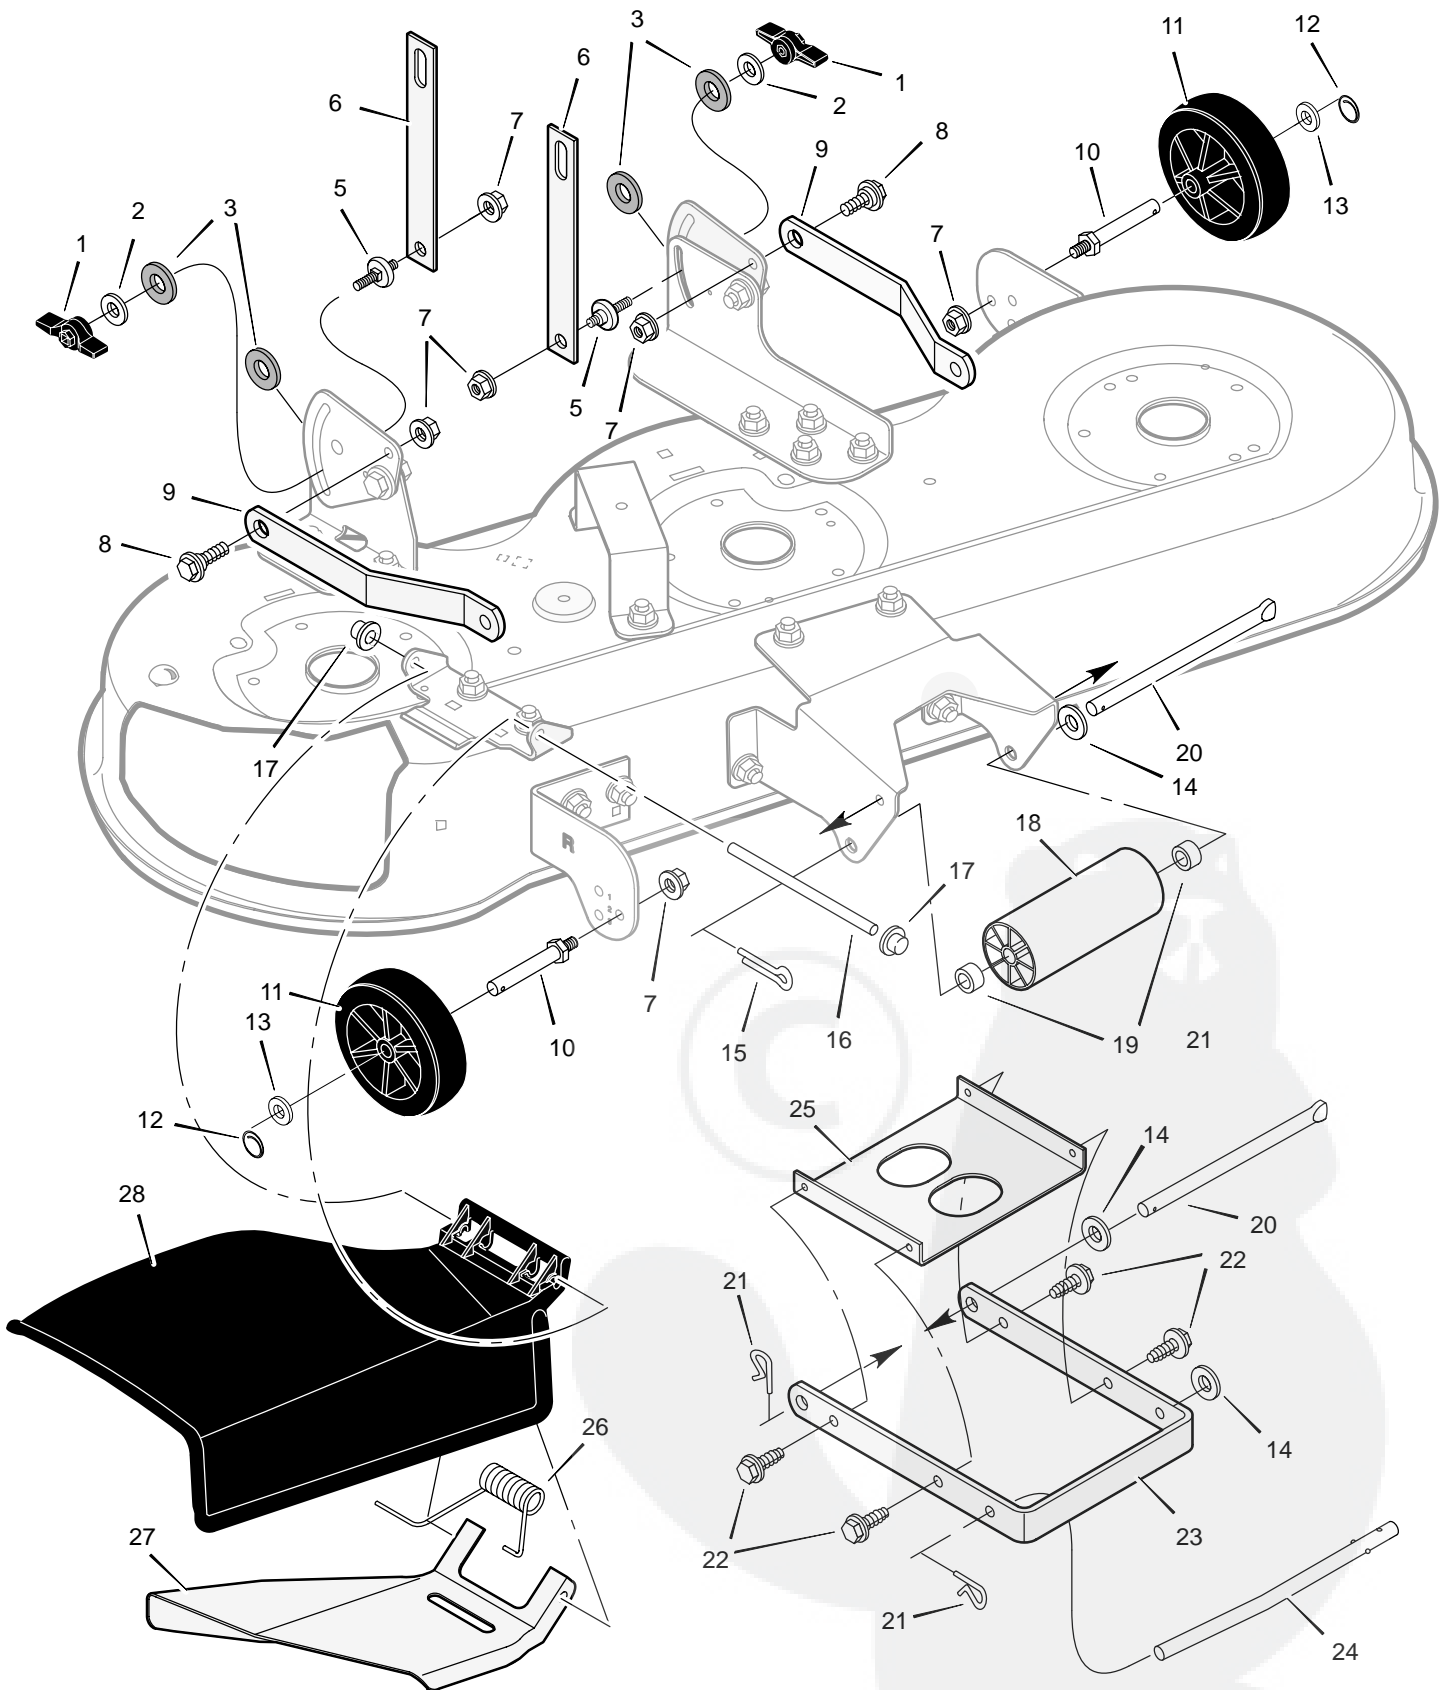

MODEL 46104x14A

REPAIR PARTS MOWER HOUSING SUSPENSION

Key No.	Description	Part No.
1	Knob	094068
2	Washer	017x45
3	Pad, Friction	094137
5	Pin, Hanger	095194
6	Link, Lift	690550E700
7	Nut, Flange	015x84
8	Bolt, Shoulder	009x52
9	Bracket, Rear Suspension	690184E700
10	Bolt, Gauge Wheel	094025
11	Wheel	092683
12	Pin, Hair	031x11
13	Washer	017x91
14	Washer	17x103
15	Pin, Cotter	030x49
16	Rod, Deflector	092159 Z
17	Push-On Cap	028x23
18	Roller	092137
19	Spacer	091925
20	Rod, Deck Suspension	094996
21	Pin, Hair	0031x4
22	Screw	26x249
23	Bracket, Front Suspension	094765E700
24	Rod, Hanger	094158 Z
25	Stiffener	094604E700
26	Spring	166x34
27	Deflector, Inside	092103E700
28	Deflector, Chute	092100