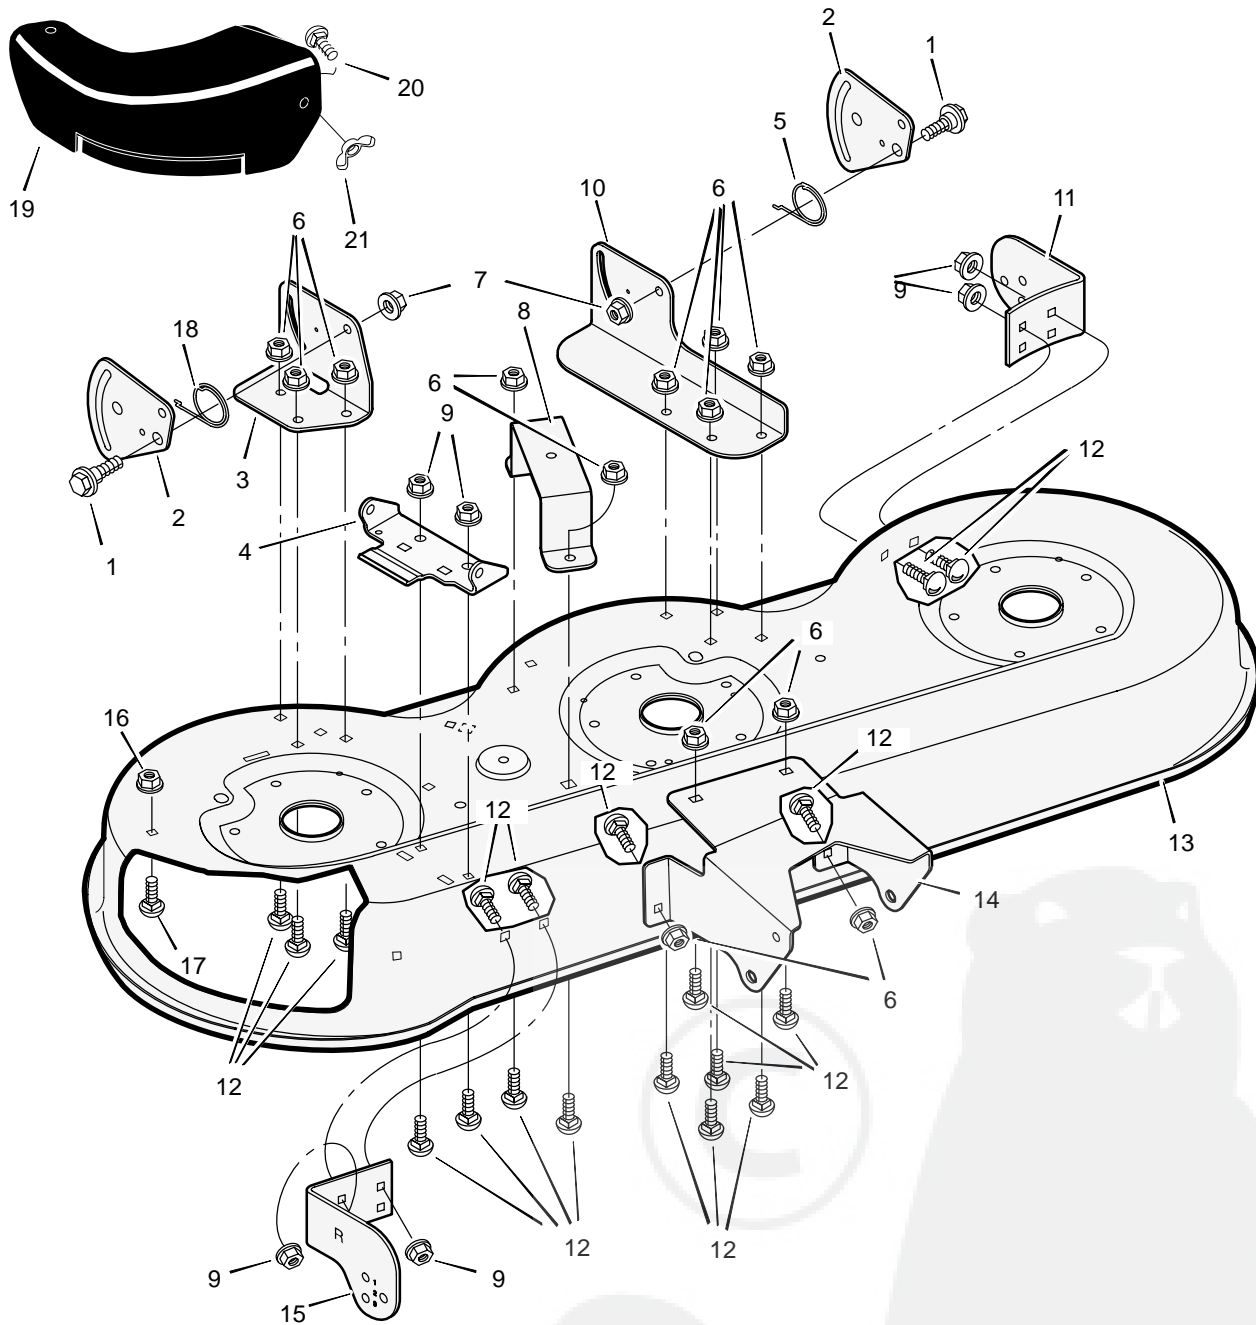

MODEL 46104x14A

REPAIR PARTS MOWER HOUSING SUSPENSION

Key No.	Description	Part No.
1	Knob	094068
2	Washer	017x45
3	Pad, Friction	094137
5	Pin, Hanger	095194
6	Link, Lift	690550E700
7	Nut, Flange	015x84
8	Bolt, Shoulder	009x52
9	Bracket, Rear Suspension	690184E700
10	Bolt, Gauge Wheel	094025
11	Wheel	092683
12	Pin, Hair	031x11
13	Washer	017x91
14	Washer	17x103
15	Pin, Cotter	030x49
16	Rod, Deflector	092159 Z
17	Push-On Cap	028x23
18	Roller	092137
19	Spacer	091925
20	Rod, Deck Suspension	094996
21	Pin, Hair	0031x4
22	Screw	26x249
23	Bracket, Front Suspension	094765E700
24	Rod, Hanger	094158 Z
25	Stiffener	094604E700
26	Spring	166x34
27	Deflector, Inside	092103E700
28	Deflector, Chute	092100

MODEL 46104x14A

REPAIR PARTS MOWER HOUSING

Key No.	Description	Part No.	Key No.	Description	Part No.
1	Bolt, Shoulder	009x51	12	Bolt, Carriage	002x53
2	Plate, Suspension	690128E700	13	Housing, Blade	095113E700
3	Bracket, Right Rear	094598E700	14	Bracket, Front Deck	094997SE
4	Bracket, Hinge	092014E700	15	Bracket, Right Gauge Wheel	690204E700
5	Spring, Left	166x43	16	Retainer	028x64
6	Nut, Flange	015x79	17	Bolt, Carriage	002x74
7	Nut, Flange	015x84	18	Spring, Right	166x42
8	Bracket, Bell Crank	094601E700	19	Cover, Mulcher	095086
9	Nut, Flange	015x88	20	Bolt, Carriage	002x64
10	Bracket, Left Lifter	094600E700	21	Wingnut	014x86
11	Bracket, Left Gauge Wheel	094919E700			