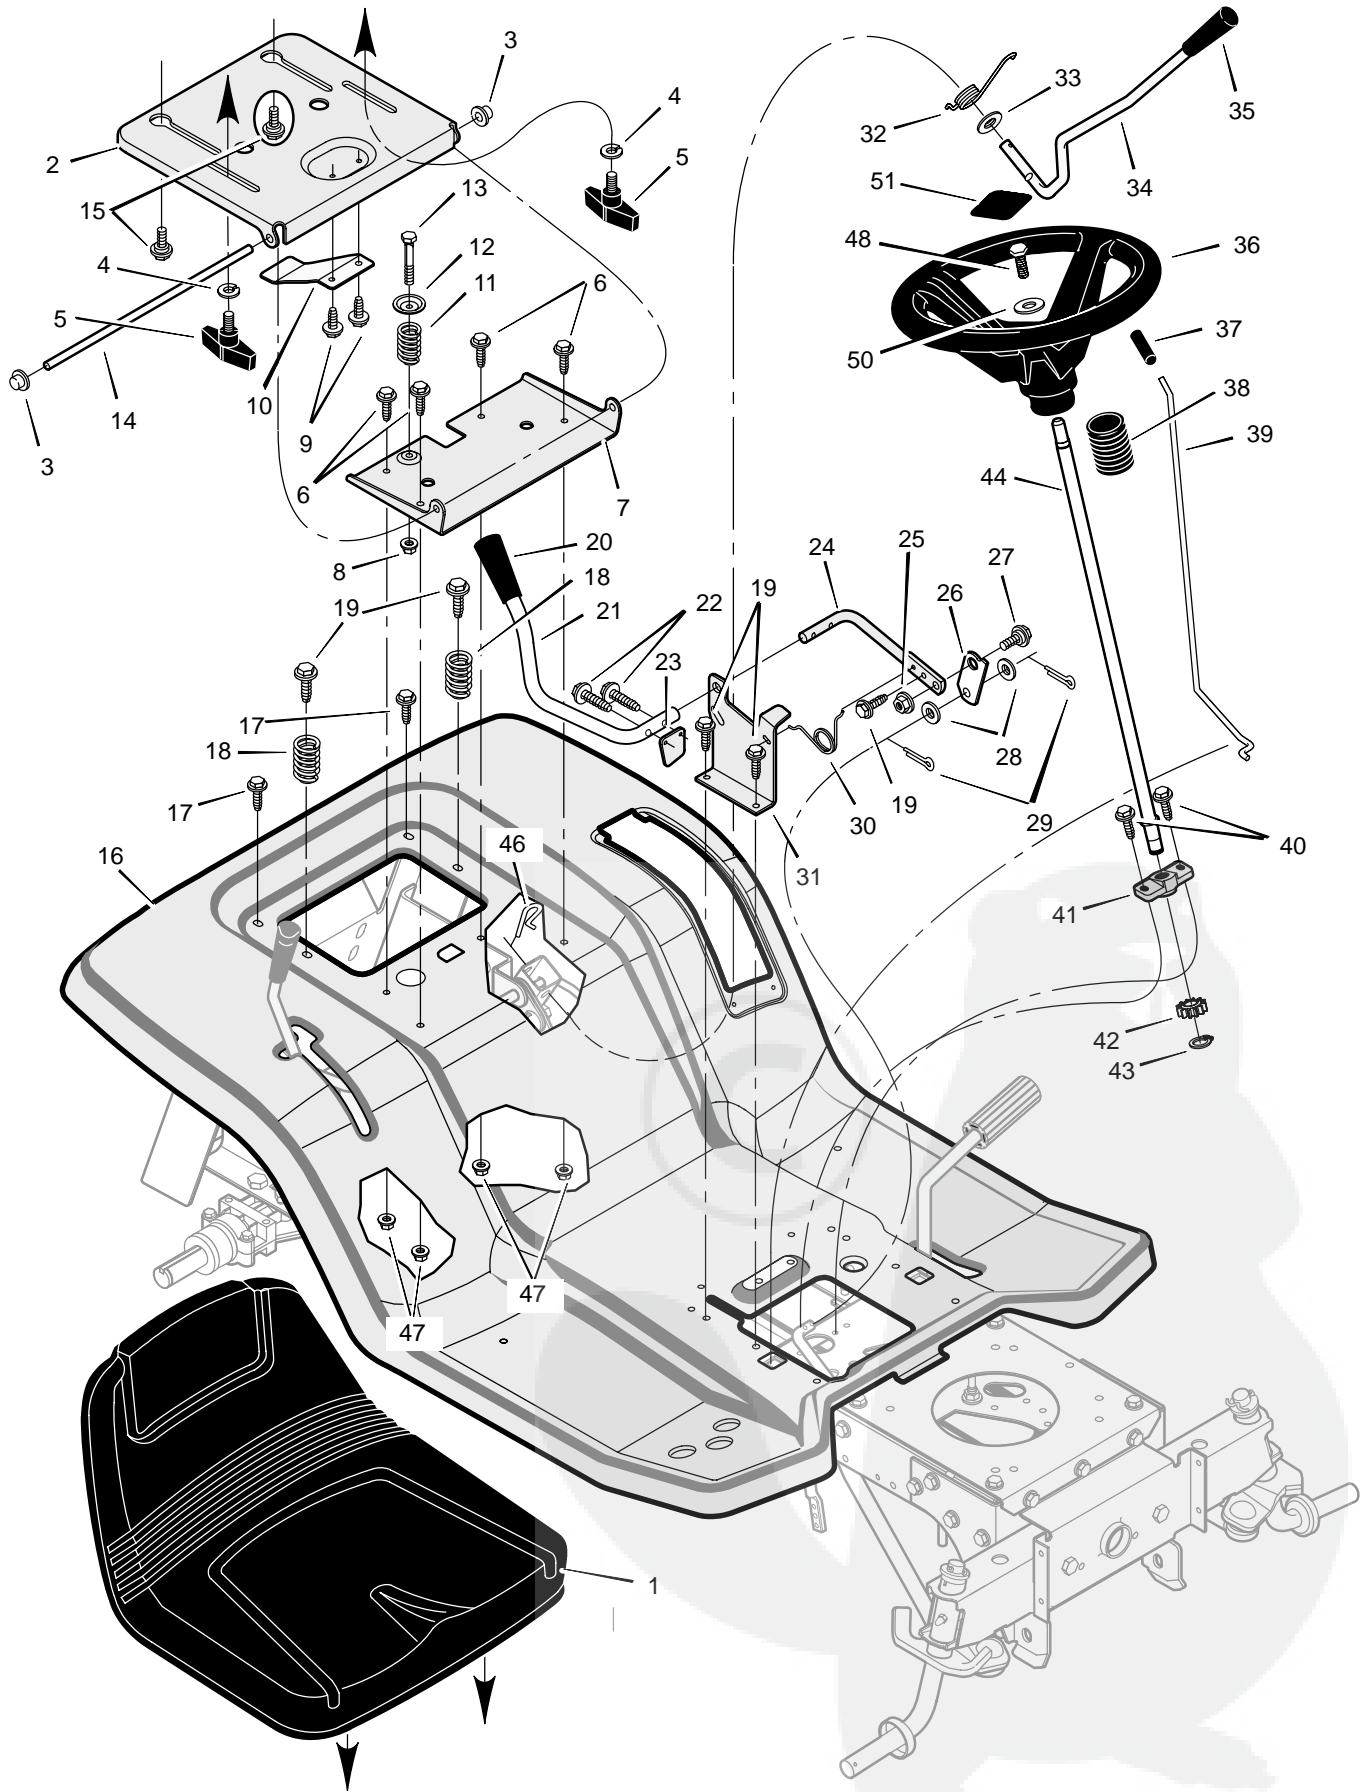

MODEL 46104x14A

REPAIR PARTS SEAT DECK

MODEL 46104x14A

REPAIR PARTS SEAT DECK

Key No.	Description	Part No.	Key No.	Description	Part No.
1	Seat	094163	26	Link, PTO	094004Z
2	Support, Seat	094154E700	27	Shoulder, Bolt	009x39
3	Push-On Cap	028x23	28	Washer	017x57
4	Washer	017x47	29	Pin, Cotter	030x20
5	Bolt, Wing	094160	30	Spring	166x39
6	Bolt	001x45	31	Bracket, PTO	094018E700
7	Bracket, Pivot	094153E700	32	Spring	166x40
8	Nut	15X123	33	Washer	17x103
9	Screw	26x229	34	Handle, Lift	690533
10	Spring, Leaf	094057	35	Grip	092697
11	Spring	164x31	36	Wheel, Steering	095185
12	Washer, Cup	094155 Z	37	Grip	091079
13	Bolt	009x55	38	Bellows	092059
14	Rod, Pivot	094156 Z	39	Rod, Parking Brake	095005Z
15	Bolt, Shoulder	009x56	40	Screw	26x267
16	Deck, Seat	094845E700	41	Bearing, Lower	094124
17	Screw	26x263	42	Gear, Pinion	690183
18	Spring	164x30	43	E-Ring	011x25
19	Screw	26x249	44	Shaft, Steering	690626
20	Grip	092698	46	Pin, Cotter	0031x4
21	Handle, PTO	094217 Z	47	Nut	15x123
22	Screw	0025x3	48	Bolt	0025x3
23	Paddle, Switch	094022 Z	50	Washer	17x146 Z
24	Lever, PTO	094017 Z	51	Insert, Steering Wheel	711326
25	Nut	015x84	—	Manual and Parts List	F-000804L