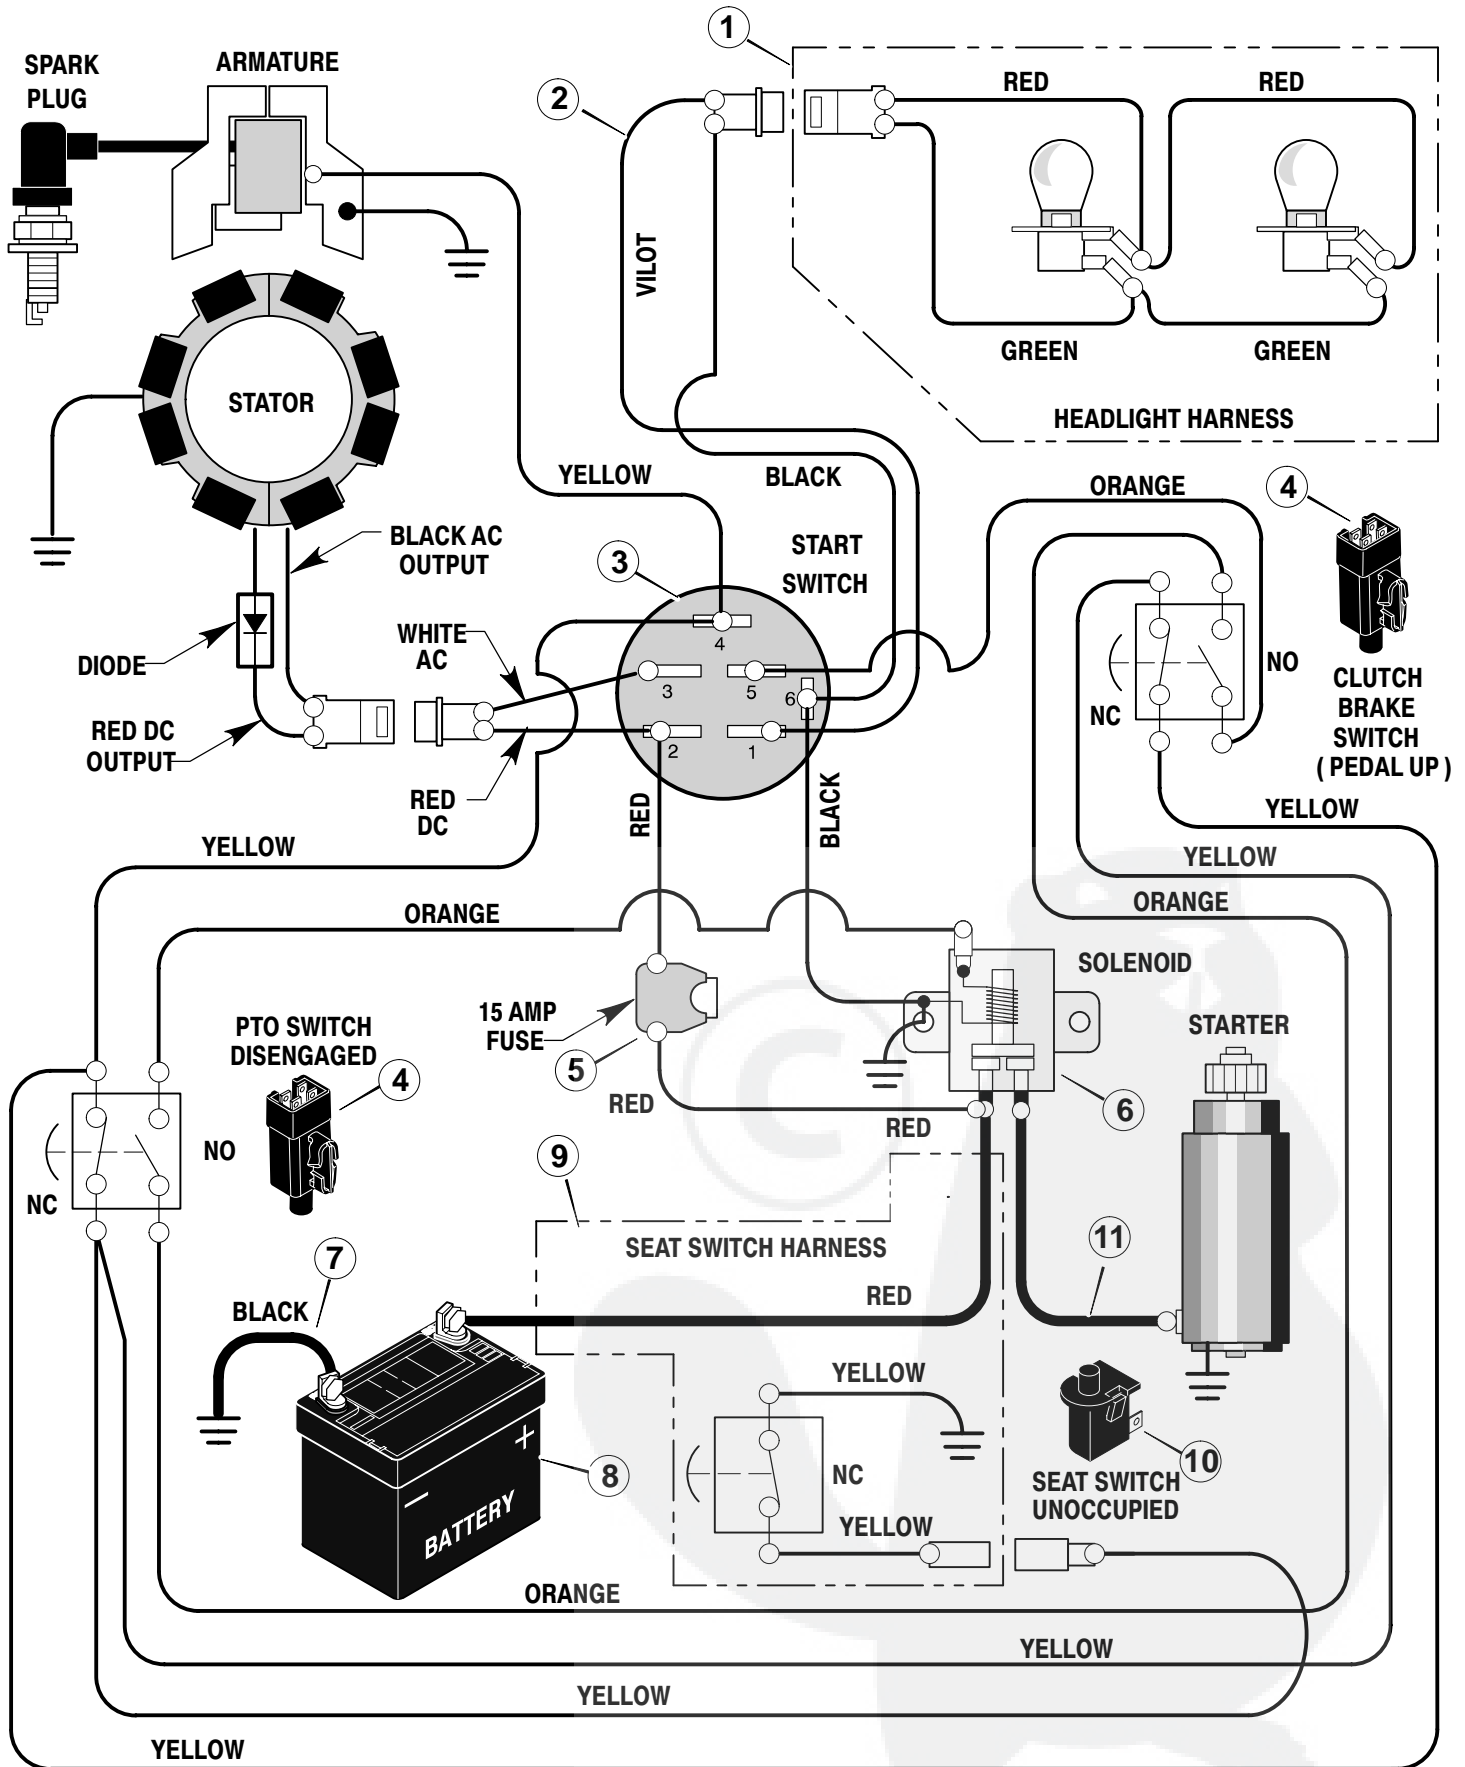

MODEL 46104x14A

REPAIR PARTS ENGINE MOUNT

Key No.	Description	Part No.	Key No.	Description	Part No.
1	Cap, Gas	091349	13	Shield Assembly, Heat	093191E701
3	Clamp	095197	14	Screw	26x263
4	Line, Fuel	023717	15	Screw	0025x7
5	Tank, Fuel	093148	16	Bolt	01x140
6	Cable, Choke	091326	17	Washer	17x170
7	Washer	17x185	18	Pulley, Stack	690225 Z
8	Lockwasher	0019x8	19	Spacer	093077
9	Nut	015x33	20	Cap, Oil Drain	021651
10	Screw	26x201	21	Pipe, Oil Drain	056261
11	Control, Throttle	093165	22	Baffle, Rear Heat	093078E700
12	Engine *	*			

Key No.	Description	Part No.
1	Harness, Light Wire	250x92
	Socket, Light	092372
	Bulb, Light	090084
2	Harness, Chassis Wire	250x86
3	Switch, Ignition	092377
	Key, Ignition	020729
	Nut, Hex	091489
	Cap, Ignition	091488
4	Switch, Limit	094136
5	Fuse	054212
	Holder, Fuse	407078
6	Solenoid	094613
	Screw, Mounting	26x229
	Locknut	15x116
7	Cable, Battery Ground	024x32
	Screw, Ground Cable	26x213
8	Battery	021075SE
	Bolt, Carriage	002x82
	Wingnut	014x79
9	Harness, Seat Switch Wire	250x67
10	Switch, Seat Sensor	094159
11	Cable	024x31
—	Harness, AC/DC Jumper	250x90