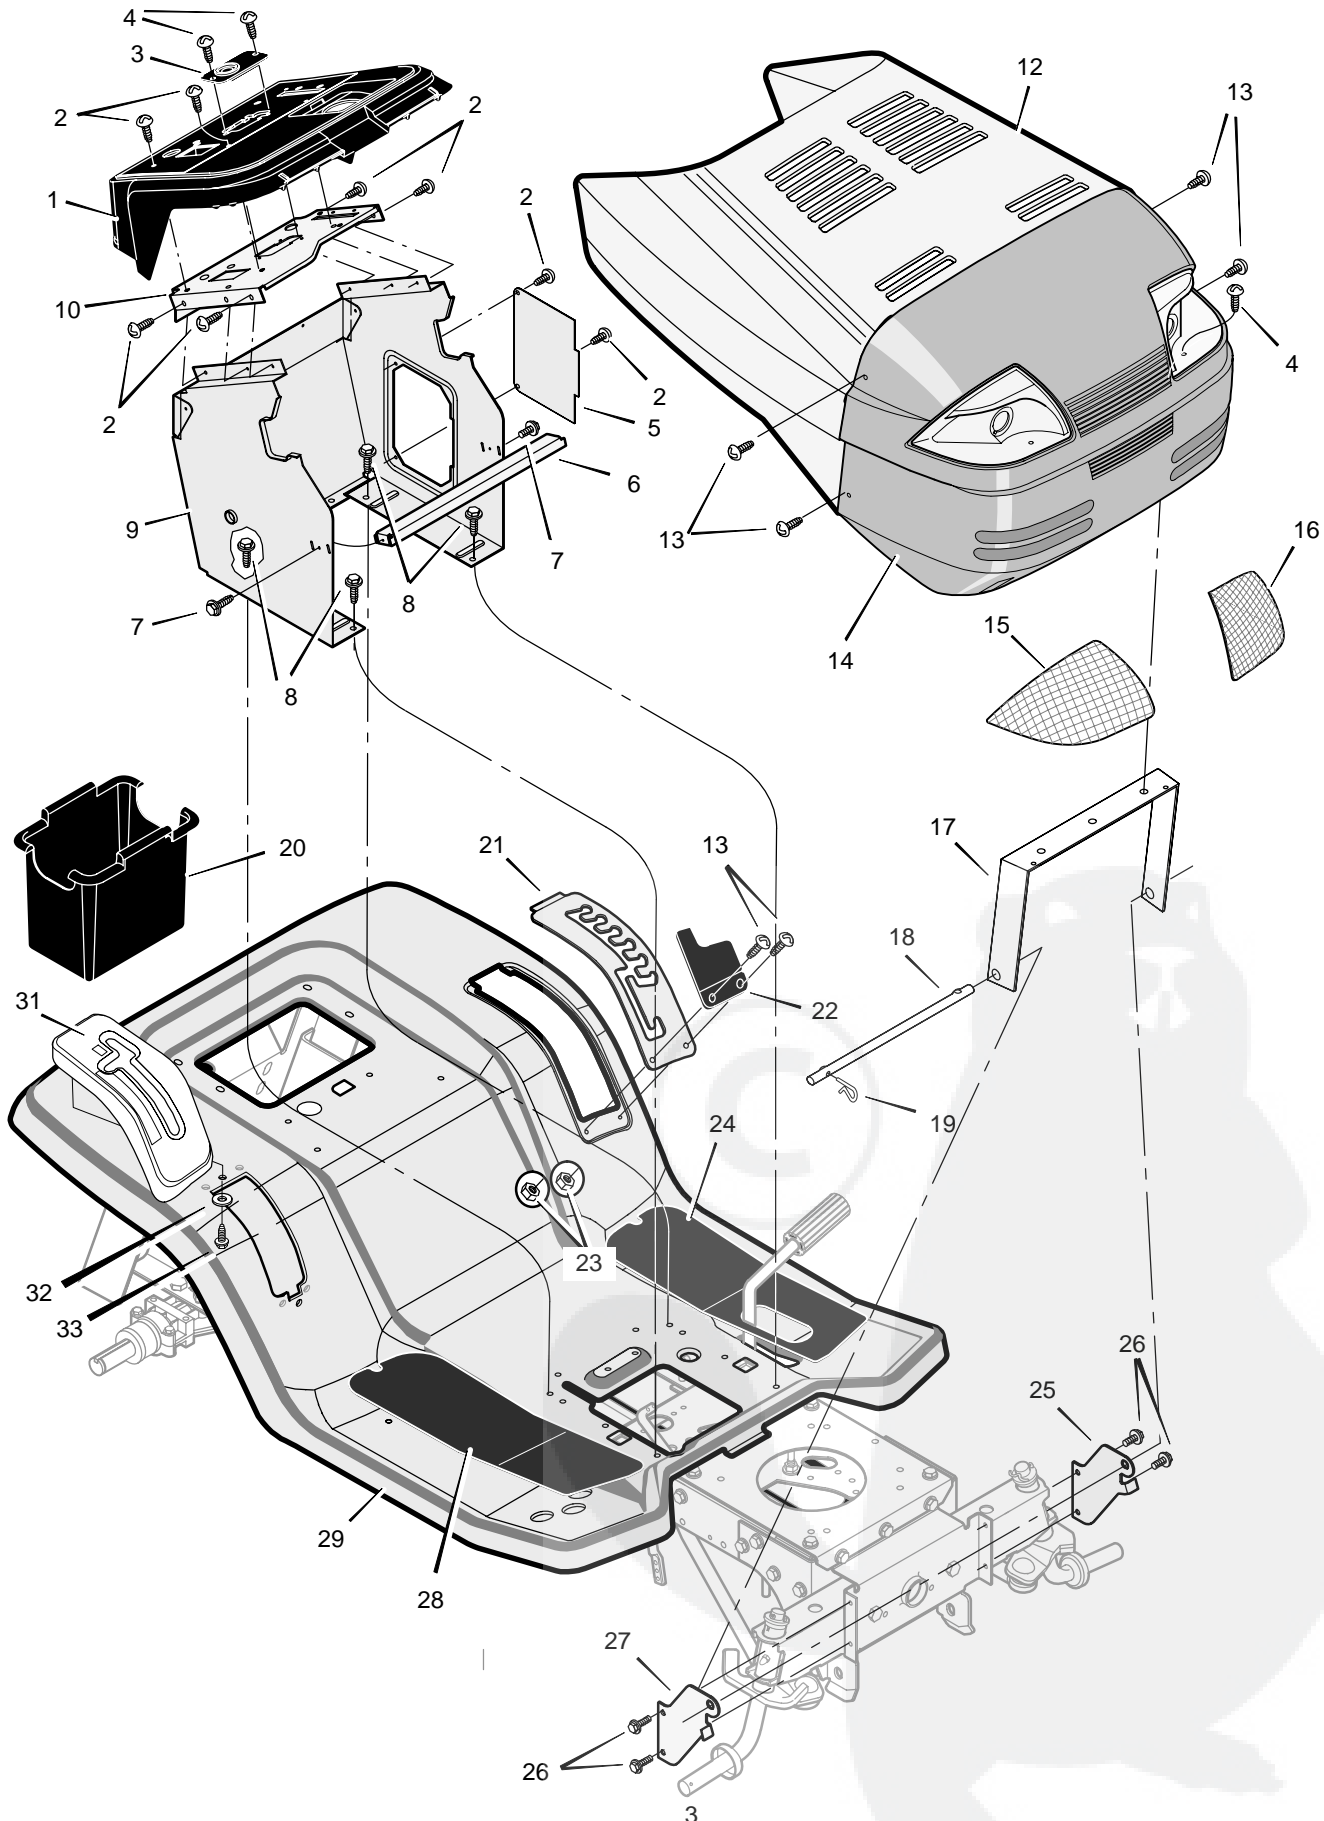

MODEL 46104x14A

REPAIR PARTS HOOD AND DASH

MODEL 46104x14A

REPAIR PARTS HOOD AND DASH

Key No.	Description	Part No.	Key No.	Description	Part No.
1	Dash	094223	18	Rod, Pivot	093137 Z
2	Screw	26x270	19	Pin, Hair	0031x4
3	Bearing, Upper Steering	094219	20	Container, Battery	094069
4	Screw	26x239	21	Plate, Lift Detent	094194E700
5	Panel, Side Access	093007E700	22	Cover	094680
6	Channel, Support	095081	23	Nut	015x81
7	Screw	26x263	24	Mat, Left	094109
8	Screw	26x249	25	Support, Left Grille	690544E700
9	Support, Dash	095082	26	Screw	26x277
10	Plate, Dash	094221E700	27	Support, Right Grille	690543E700
12	Hood	093215E700	28	Mat, Right	094180
13	Bolt, Shoulder	009x47	29	Deck, Seat	094845E700
14	Grille (Includes Lens)	092542	30	Decal, Left Hood	44x7671
15	Lens, Right	092539	31	Cover, Shift	690623
16	Lens, Left	092540	32	Washer	017x38
17	Brace, Grille	092541	33	Screw	26x284