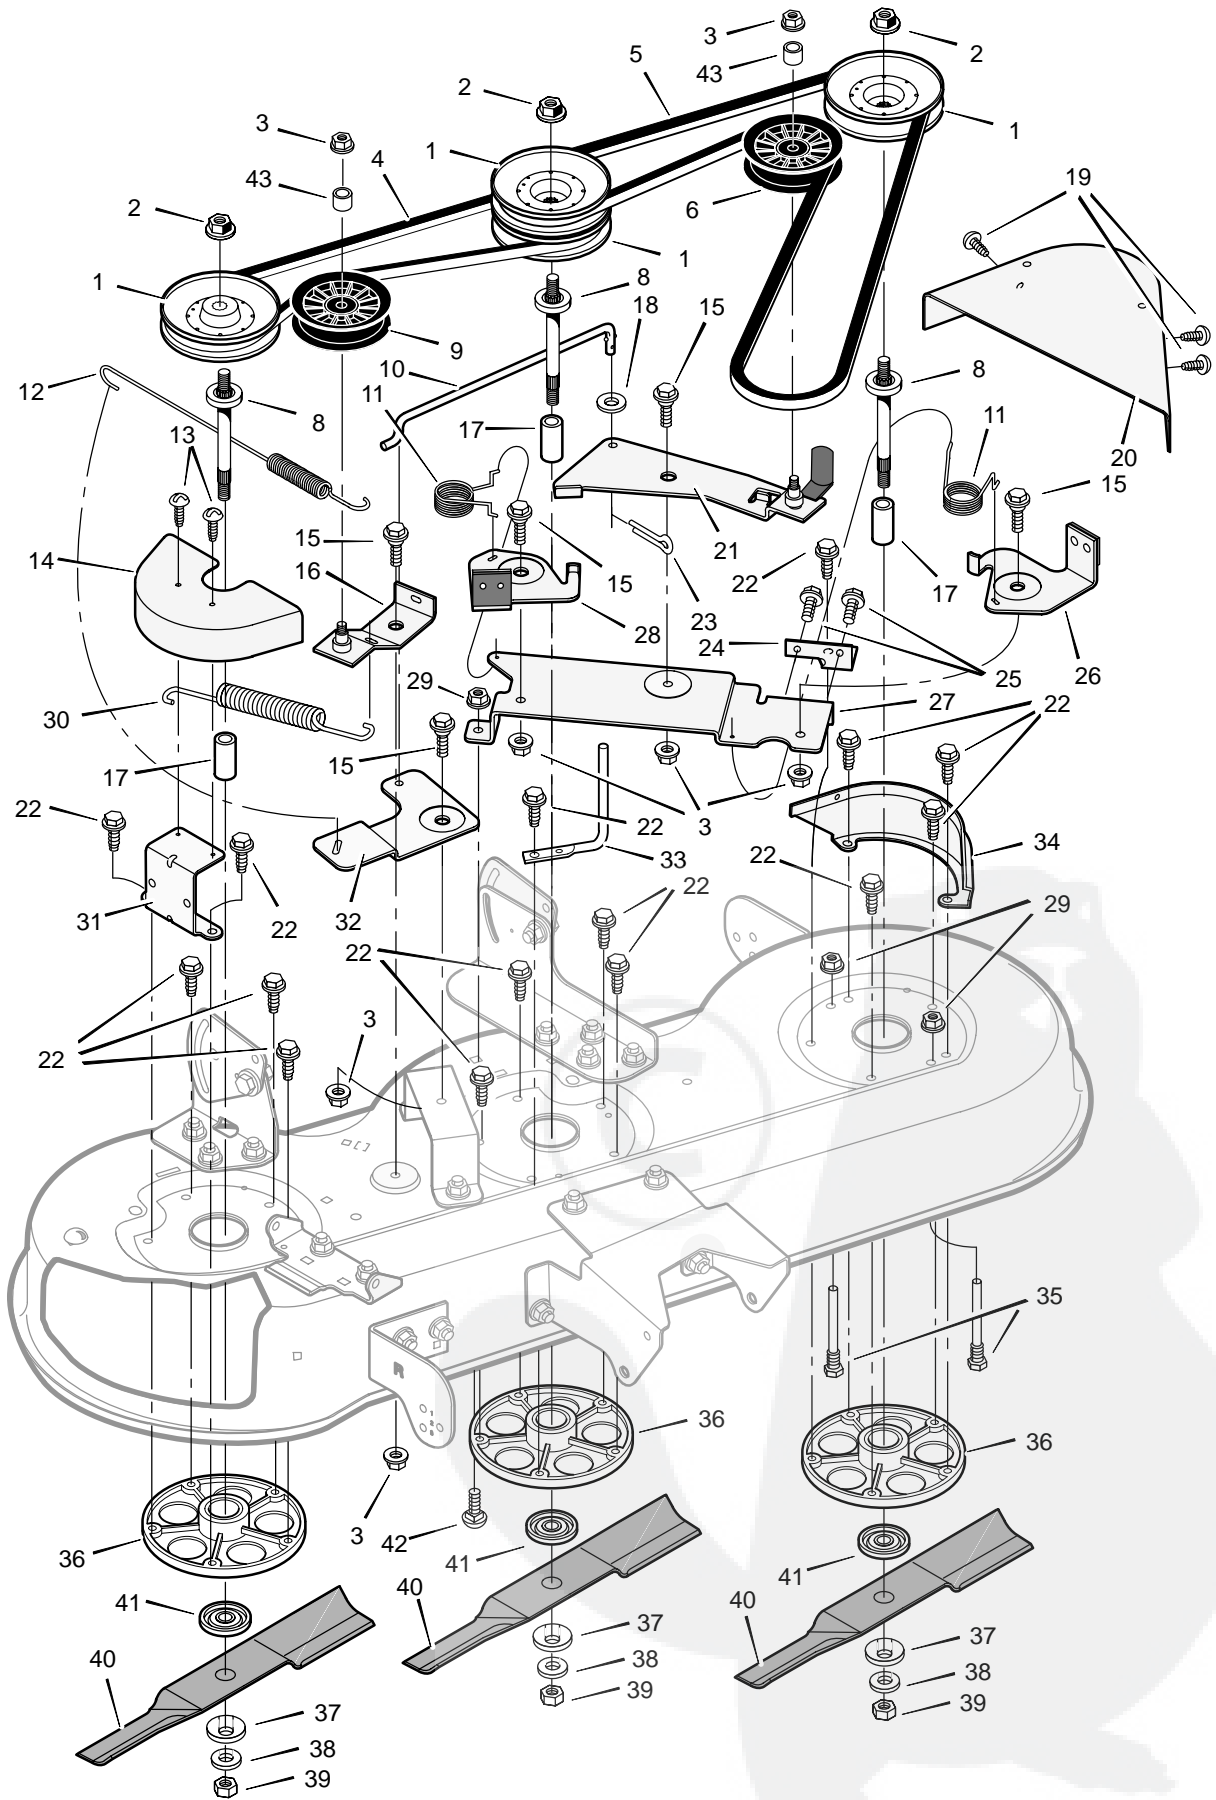

MODEL 46104x14A

REPAIR PARTS MOWER HOUSING

Key No.	Description	Part No.	Key No.	Description	Part No.
1	Bolt, Shoulder	009x51	12	Bolt, Carriage	002x53
2	Plate, Suspension	690128E700	13	Housing, Blade	095113E700
3	Bracket, Right Rear	094598E700	14	Bracket, Front Deck	094997SE
4	Bracket, Hinge	092014E700	15	Bracket, Right Gauge Wheel	690204E700
5	Spring, Left	166x43	16	Retainer	028x64
6	Nut, Flange	015x79	17	Bolt, Carriage	002x74
7	Nut, Flange	015x84	18	Spring, Right	166x42
8	Bracket, Bell Crank	094601E700	19	Cover, Mulcher	095086
9	Nut, Flange	015x88	20	Bolt, Carriage	002x64
10	Bracket, Left Lifter	094600E700	21	Wingnut	014x86
11	Bracket, Left Gauge Wheel	094919E700			

MODEL 46104x14A

REPAIR PARTS BLADE DRIVE

MODEL 46104x14A

REPAIR PARTS BLADE DRIVE

Key No.	Description	Part No.	Key No.	Description	Part No.
1	Pulley	094592	24	Bracket, Brake Plate	094602E700
2	Nut	15x121	25	Screw	26x249
3	Nut	015x84	26	Brake Assembly, Left	094640E700
4	Belt, Secondary	037x66	27	Plate, Brake Arm	094596E700
5	Belt, Primary	037x96	28	Brake Assembly, Center	094641E700
6	Pulley, Idler	690387	29	Nut, Flange	015x79
8	Jackshaft	094129	30	Spring	165x79
9	Pulley, Idler	690549	31	Bracket, Cover	092140E700
10	Link, Bell Crank	094606 Z	32	Bell Crank	094603E700
11	Spring	166x41	33	Guide, Belt	092116 Z
12	Spring	165x138	34	Bracket, Pulley Cover	690221E700
13	Screw	26x250	35	Guide, Belt	091754
14	Cover, Right Pulley	094607E700	36	Housing, Jackshaft	092574
15	Bolt, Shoulder	009x39	37	Washer	17x166
16	Arm Assembly, Idler	094639E700	38	Washer	17x165
17	Spacer	094130	39	Nut, Blade	15x100
18	Washer	017x47	40	Blade	056631E701
19	Screw	26x277	41	Adapter, Blade	092466
20	Cover, Left Pulley	094645E700	42	Bolt, Carriage	002x53
21	Arm Assembly, Idler	690579E700	43	Spacer	690369
22	Bolt	0025x7	--	Complete Service Deck	776111
23	Pin, Cotter	030x20			