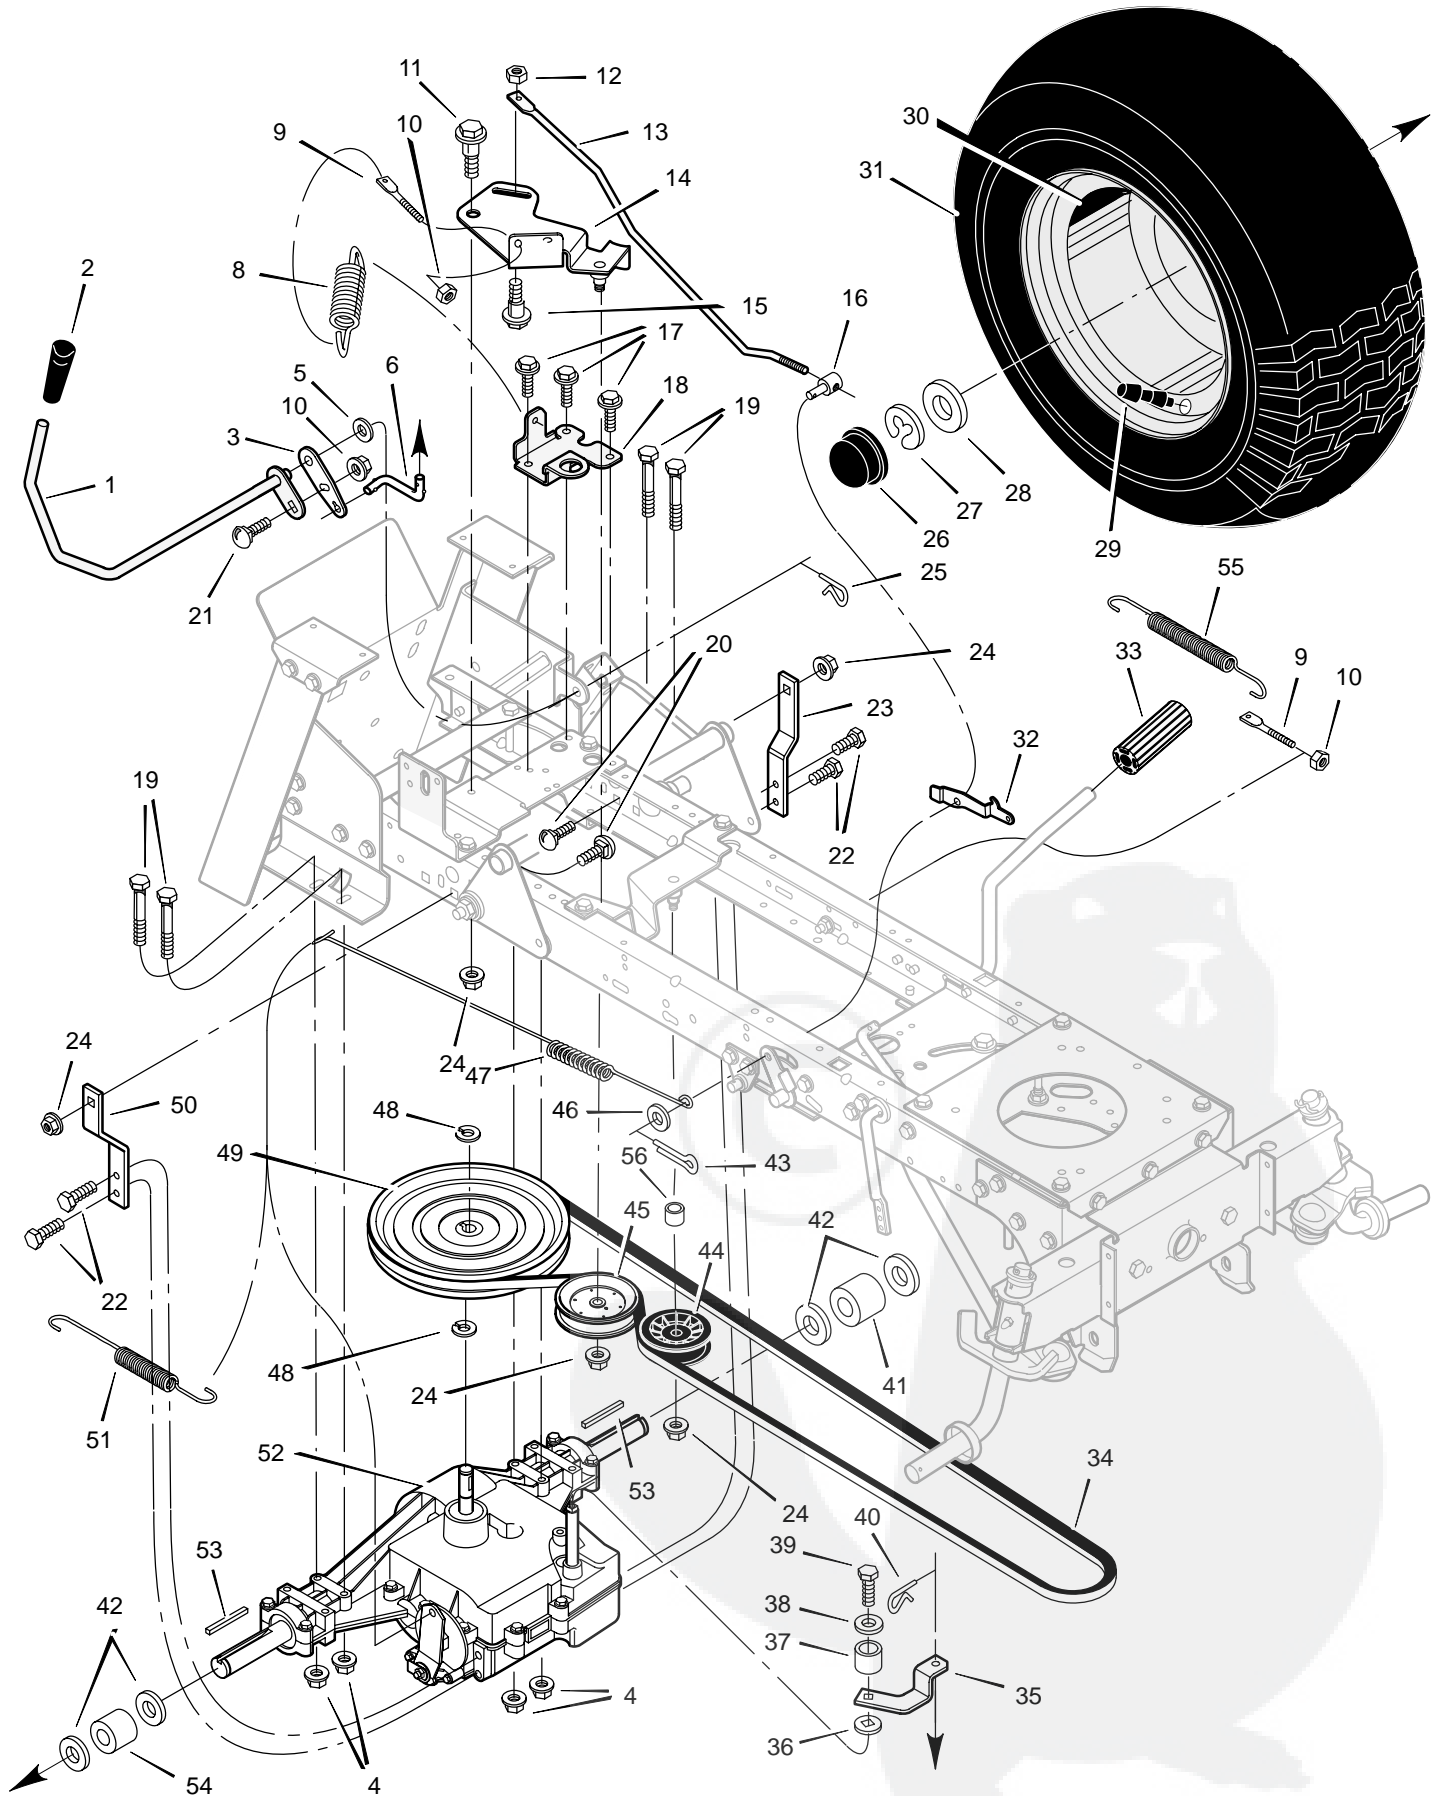

MODEL 46104x14A

REPAIR PARTS MOTION DRIVE

MODEL 46104x14A

REPAIR PARTS MOTION DRIVE

Key No.	Description	Part No.	Key No.	Description	Part No.
1	Lever, Shift	690366Z	30	Wheel and Tire	093263-601
2	Grip	092697	31	Tire *	091923
3	Plate, Adjusting	690131 Z	—	Tube	407049
4	Nut	015x88	32	Latch, Parking Brake	094045 Z
5	Washer	17x103	33	Pedal	021544
6	Link, Shift	690130 Z	34	Belt, Drive	037x68
8	Spring, Extension	165x116	35	Yoke, Shift	690129 Z
9	Stud, Spring	094042 Z	36	Washer, Square	17x148
10	Nut	015x79	37	Pilot, Support	091889
11	Bolt, Shoulder	009x39	38	Washer	017x38
12	Nut	015x89	39	Capscrew	06x105
13	Rod, Clutch	094041 Z	40	Pin, Hair	0031x6
14	Arm Assembly, Idler	690364 Z	41	Spacer, Left	690213 Z
15	Bolt, Shoulder	009x54	42	Washer	17x118 Z
16	Nut, Adjusting	094815	43	Pin, Cotter	030x20
17	Screw	26x249	44	Pulley, V Idler	690410
18	Bracket, Spring Mount	690070E700	45	Pulley, Backside Idler	023339
19	Bolt	01x155	46	Washer	17x169
20	Bolt, Carriage	002x78	47	Spring, Brake	165x115
21	Bolt, Carriage	002x53	48	Ring, Snap	0011x7
22	Bolt	26x216	49	Pulley, Drive	690181
23	Bracket, Left Torque	690081E700	50	Bracket, Right Torque	690080E700
24	Nut	015x84	51	Spring, Extension	165x92
25	Pin, Hair	0031x4	52	Transmission †	—
26	Cap, Hub	094618	53	Key, Square	024039
27	E-Ring	011x23	54	Spacer, Right	690214 Z
28	Washer	17x193	55	Spring, Extension	165x133
29	Stem, Valve	024373	56	Spacer	690369

* When you order a tire, make sure to give the brand name of the tire so that the tread pattern on the tire will match.

† For information on Replacement Parts see the Central Parts Distributor in your area.