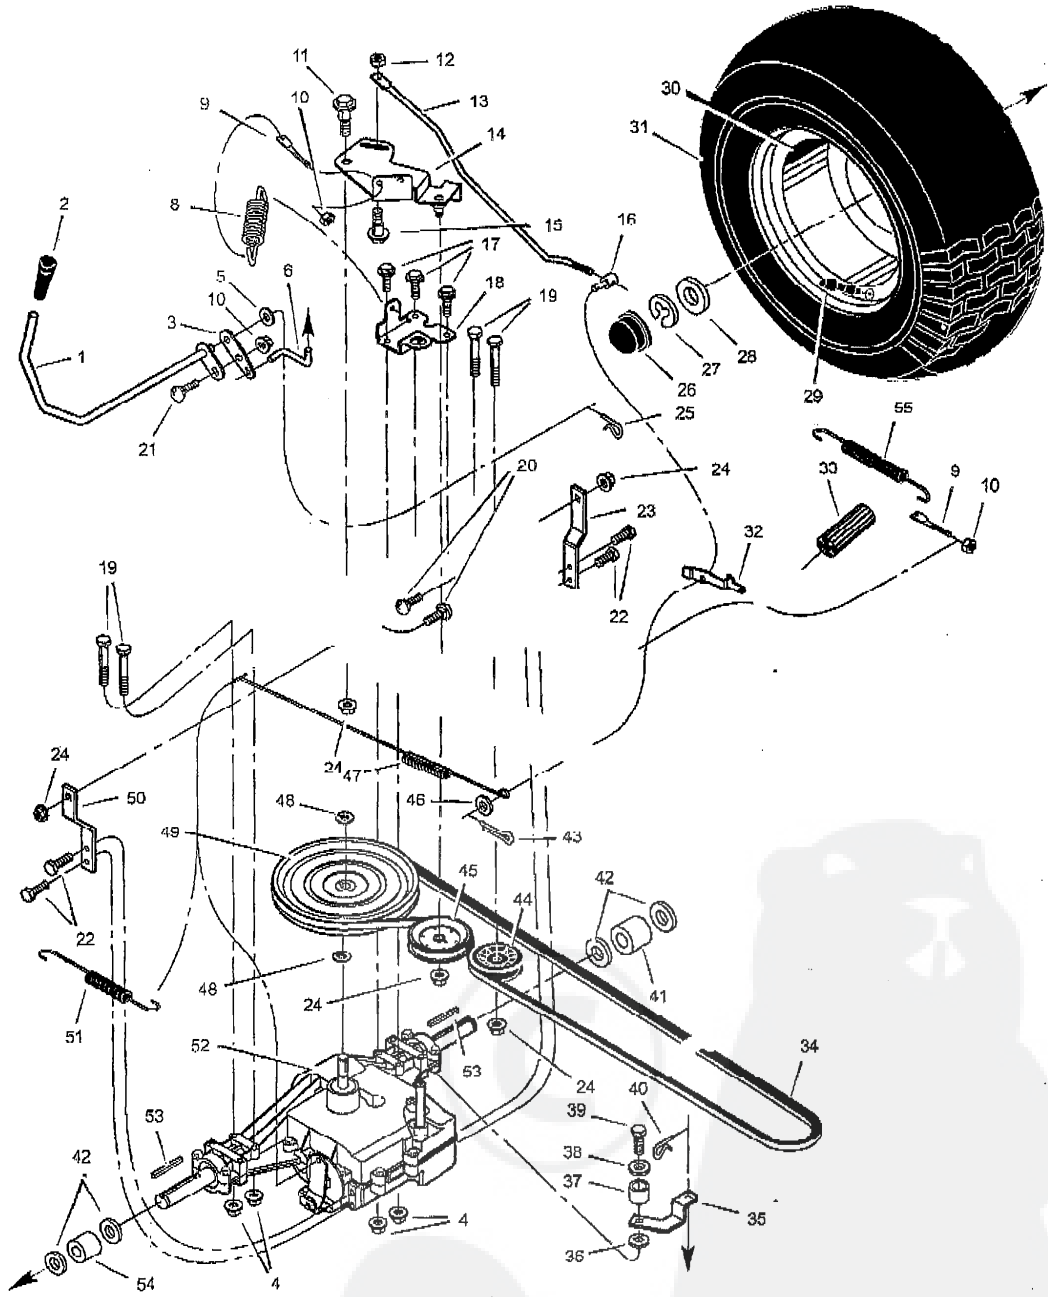

46102x6A Lawn Tractor (1999)
Motion Drive

46102x6A Lawn Tractor (1999)
Motion Drive

Page 14 of 25

Ref #	Part Number	Qty	Description
1	690366 Z		Lever, Shift
2	092697		Grip
3	690131 Z		Plate, Adjusting
4	015X88		Nut
5	17X103		Washer
6	690130 Z		Link, Shift
8	165X116		Spring, Extension
9	094042 Z		Stud, Spring
10	015X79		Nut
11	009X39		Bolt, Shoulder
12	015X89		Nut
13	094041 Z		Rod, Clutch
14	690364 Z		Arm Assembly, Idler
15	009X54		Bolt, Shoulder
16	094815		Nut, Adjusting
17	26X249		Screw
18	690070E700		Bracket, Spring Mount
19	01X155		Bolt
20	002X78		Bolt, Carriage
21	002X53		Bolt, Carriage
22	26X216		Bolt
23	690081E700		Bracket, Left Torque
24	015X84		Nut
25	0031X4		Pin, Hair
26	094618		Cap, Hub
27	011X23		E-Ring
28	17X193		Washer
29	024373		Stem, Valve
30	093263-601		Wheel and Tire
31	091923		Tire
	407049		Tube
32	094045 Z		Latch, Parking Brake
33	021544		Pedal
34	037X68		Belt, Drive
35	690129 Z		Yoke, Shift
36	17X148		Washer, Square
37	091889		Pilot, Support
38	017X38		Washer
39	06X105		Capscrew
40	0031X6		Pin, Hair
41	690213 Z		Spacer, Left
42	17X118 Z		Washer
43	030X20		Pin, Cotter
44	091178		Pulley, V Idler
45	023339		Pulley, Backside Idler
46	17X169		Washer
47	165X115		Spring, Brake
48	0011X7		Ring, Snap
49	600181		Pulley, Drive
50	690080E700		Bracket, Right Torque
51	165X92		Spring, Extension