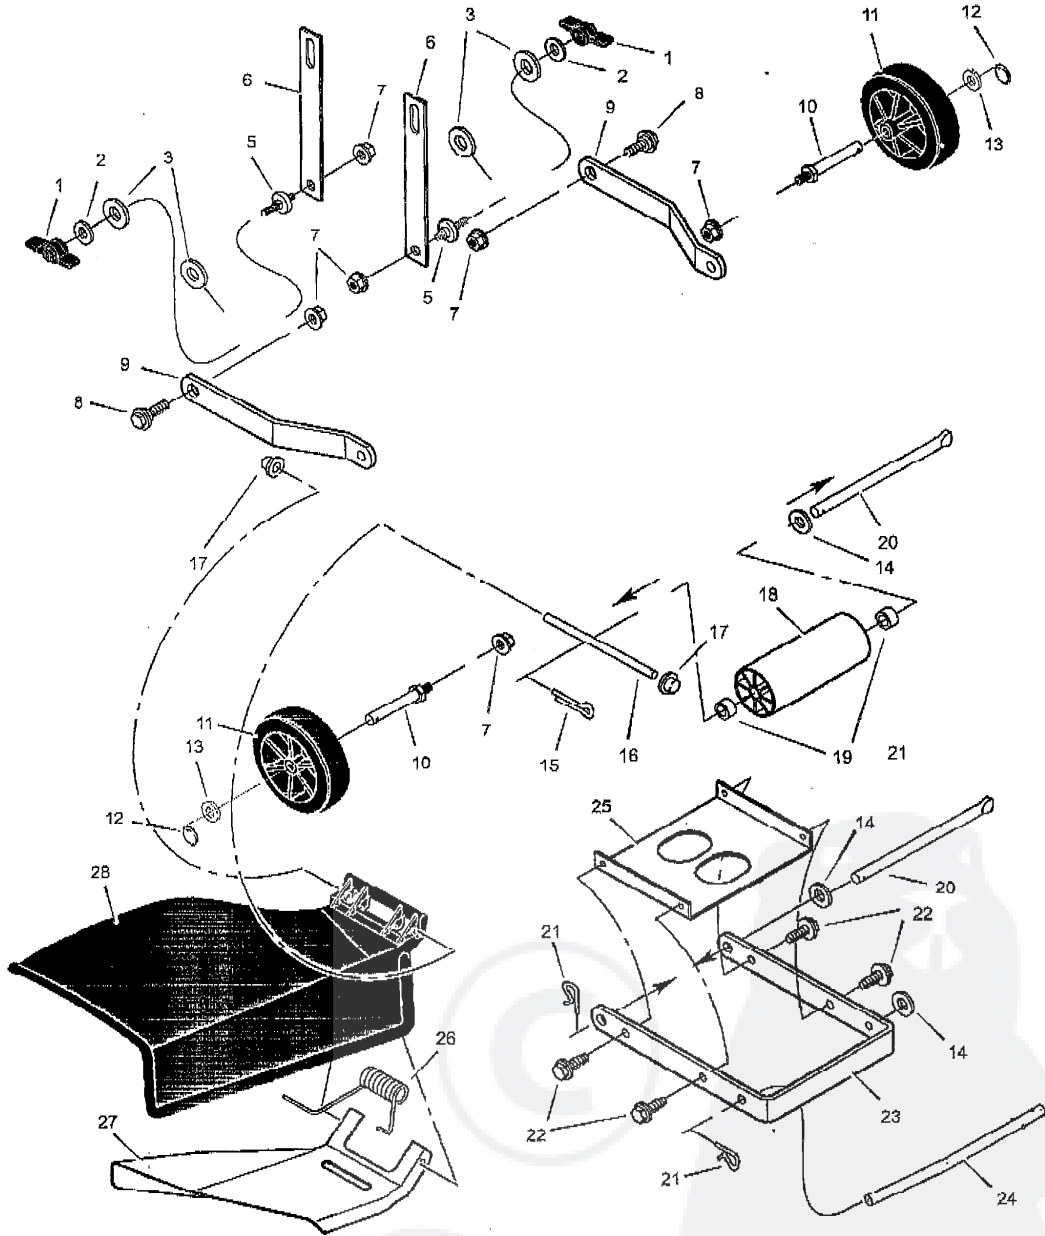

46102x6A Lawn Tractor (1999)  
Mower Housing

Page 16 of 25

46102x6A Lawn Tractor (1999)  
Mower Housing

Page 17 of 25

Ref #	Part Number	Qty	Description
1	009X51		Bolt, Shoulder
2	690128E700		Plate, Suspension
3	094598E700		Bracket, Right Rear
4	092014E700		Bracket, Hinge
5	166X43		Spring, Left
6	015X79		Nut, Flange
7	015X84		Nut, Flange
8	094601E700		Bracket, Bell Crank
9	015X88		Nut, Flange
10	094600E700		Bracket, Left Lifter
11	094919E700		Bracket, Left Gauge Wheel
12	002X53		Bolt, Carriage
13	690204E700		Housing, Blade
14	094997SE		Bracket, Front Deck
15	094918E700		Bracket, Right Gauge Wheel
16	028X64		Retainer
17	002X74		Bolt, Carriage
18	166X42		Spring, Right
	776111		Complete Blade Housing Assembly

46102x6A Lawn Tractor (1999)  
Mower Housing Suspension

46102x6A Lawn Tractor (1999)  
Mower Housing Suspension

Page 19 of 25

Ref #	Part Number	Qty	Description
1	094068		Knob
2	017X45 Z		Washer
3	094137		Pad, Friction
5	095194		Pin, Hanger
6	690121E700		Link, Lift
7	015X84		Nut, Flange
8	009X52		Bolt, Shoulder
9	690184E700		Bracket, Rear Suspension
10	094025		Bolt, Gauge Wheel
11	092683		Wheel
12	031X11		Pin, Hair
13	017X91 Z		Washer
14	17X103		Washer
15	030X49		Pin, Cotter
16	092159 Z		Rod, Deflector
17	028X23		Push-On Cap
18	092137		Roller
19	091925		Spacer
20	094996		Rod, Deck Suspension
21	0031X4		Pin, Hair
22	26X249		Screw
23	094765E700		Bracket, Front Suspension
24	094158 Z		Rod, Hanger
25	094604E700		Stiffener
26	166X34		Spring
27	092103E700		Deflector, Inside
28	092100		Deflector, Chute