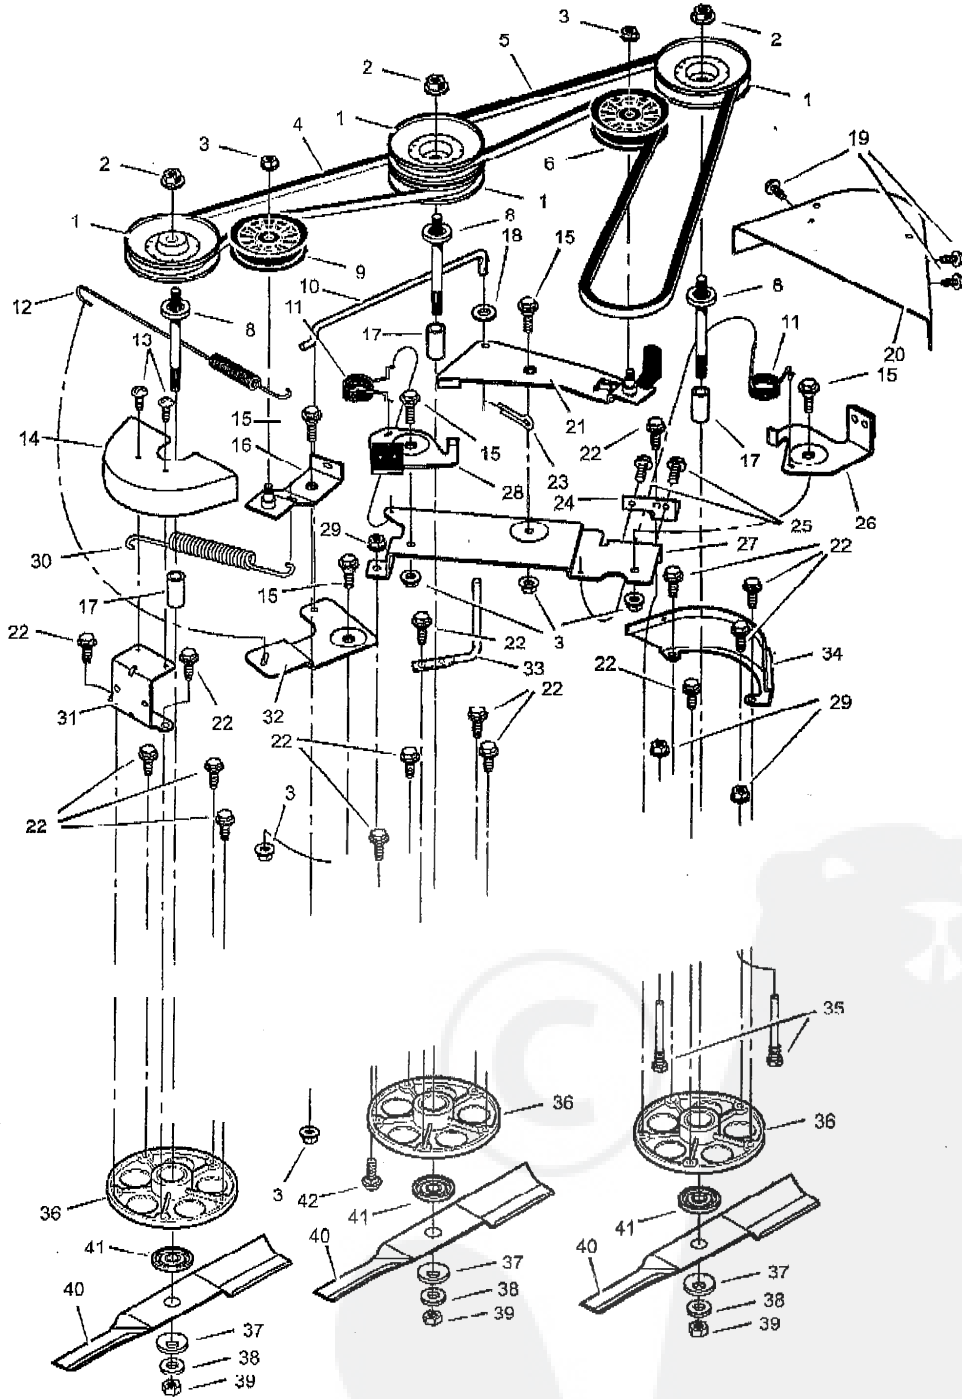

Jean François

46102x6A Lawn Tractor (1999)
Blade Drive

46102x6A Lawn Tractor (1999)
Blade Drive

Page 2 of 25

Ref #	Part Number	Qty	Description
1	094592		Pulley
2	15X121		Nut
3	015X84		Nut
4	037X66		Belt, Secondary
5	037X96		Belt, Primary
6	091801		Pulley, Idler
8	094129		Jackshaft
9	091590		Pulley, Idler
10	094606 Z		Link, Bell Crank
11	166X41		Spring
12	165X138		Spring
13	26X250		Screw
14	094607E700		Cover, Right Pulley
15	009X39		Bolt, Shoulder
16	094639E700		Arm Assembly, Idler
17	094130		Spacer
18	017X47 Z		Washer
19	26X277		Screw
20	094645E700		Cover, Left Pulley
21	094644E700		Arm Assembly, Idler
22	0025X7		Bolt
23	030X20		Pin, Cotter
24	094602E700		Bracket, Brake Plate
25	26X249		Screw
26	094640E700		Brake Assembly, Left
27	094596E700		Plate, Brake Arm
28	094641E700		Brake Assembly, Center
29	015X79		Nut, Flange
30	165X79		Spring
31	092140E700		Bracket, Cover
32	094603E700		Bell Crank
33	092116 Z		Guide, Belt
34	690221E700		Bracket, Pulley Cover
35	091754 Z		Guide, Belt
36	092574		Housing, Jackshaft
37	17X166		Washer
38	17X165		Washer
39	15X100		Nut, Blade
40	056631E701		Blade
41	092466		Adapter, Blade
42	002X53		Bolt, Carriage