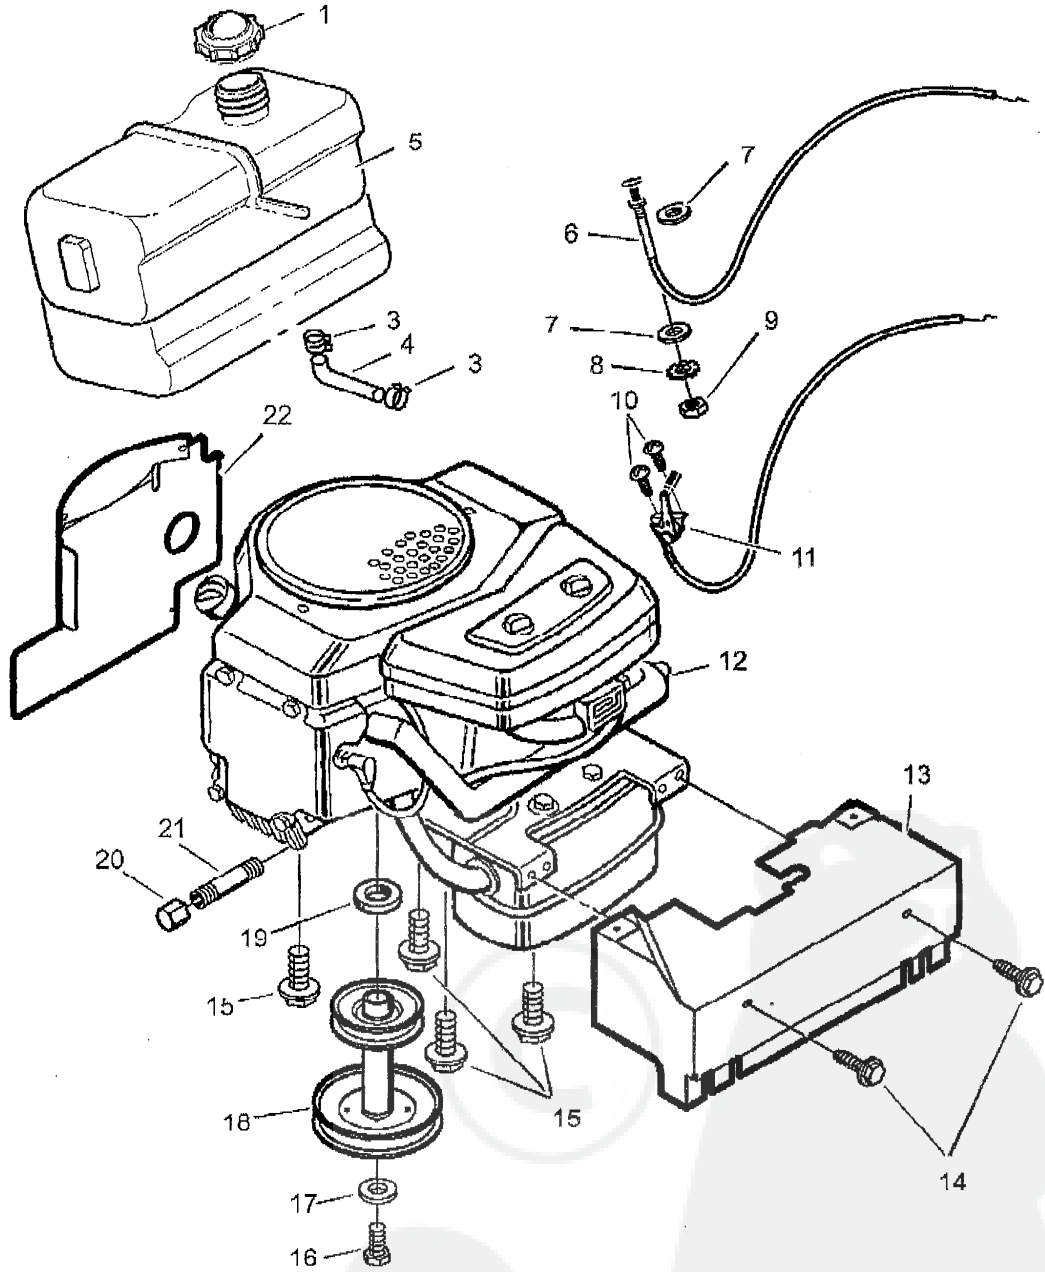

46102x6A Lawn Tractor (1999)  
Electrical System

46102x6A Lawn Tractor (1999)  
Electrical System

Page 1 of 25

Ref #	Part Number	Qty	Description
1	250X92		Harness, Light Wire
	092372		Socket, Light
	090084		Bulb, Light
2	250X86		Harness, Chassis Wire
3	092377		Switch, Ignition
	020729		Key, Ignition
	091489		Nut, Hex
	091488		Cap, Ignition
4	094136		Switch, Limit
5	054212		Fuse
	407078		Holder, Fuse
6	094613		Solenoid
	26X229		Screw, Mounting
	15X116		Locknut
7	024X32		Cable, Battery Ground
	26X213		Screw, Ground Cable
8	021075SE		Battery
	200X82		Bolt, Carriage
	014X79		Wingnut
9	250X67		Harness, Seat Switch Wire
10	094159		Switch, Seat Sensor
11	024X31		Cable
	250X90		Harness, AC/DC Jumper

46102x6A Lawn Tractor (1999)  
Engine Mount

Page 5 of 25

46102x6A Lawn Tractor (1999)  
Engine Mount

Page 6 of 25

Ref #	Part Number	Qty	Description
1	092317		Cap, Gas
3	095197		Clamp
4	023717		Line, Fuel
5	093148		Tank, Fuel
6	091326		Cable, Choke
7	17X185		Washer
8	0019X8		Lockwasher
9	015X33		Nut
10	26X201		Screw
11	093165		Control, Throttle
12			Engine Parts are available from an Engine Authorized Service Center. See "Engines, Gasoline" or "Gasoline Engines" in the yellow pages of the telephone directory.
	095198		Muffler Assembly
	095200		Liner, Port (Muffler)
	06X102		Bolt (Liner Port)
	095208		Gasket (Muffler)
13	093191E701		Shield Assembly, Heat
14	26X263		Screw
15	0025X7		Screw
16	01X140		Bolt
17	17X170		Washer
18	690225 Z		Pulley, Stack
19	093077		Spacer
20	021651		Cap, Oil Drain
21	092279		Pipe, Oil Drain
22	093078E700		Baffle, Rear Heat