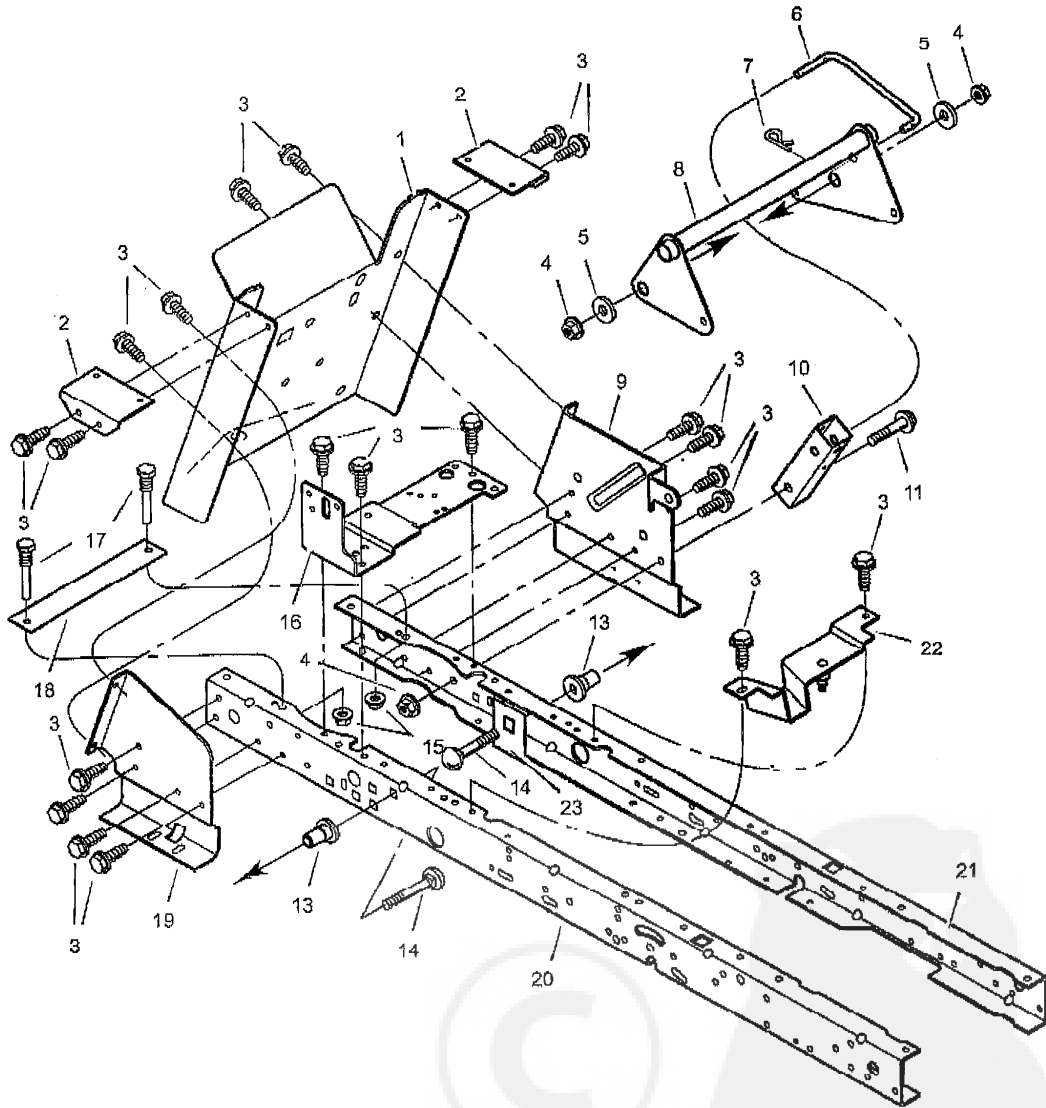

46102x6A Lawn Tractor (1999)  
Mower Housing Suspension

46102x6A Lawn Tractor (1999)  
Mower Housing Suspension

Page 19 of 25

Ref #	Part Number	Qty	Description
1	094068		Knob
2	017X45 Z		Washer
3	094137		Pad, Friction
5	095194		Pin, Hanger
6	690121E700		Link, Lift
7	015X84		Nut, Flange
8	009X52		Bolt, Shoulder
9	690184E700		Bracket, Rear Suspension
10	094025		Bolt, Gauge Wheel
11	092683		Wheel
12	031X11		Pin, Hair
13	017X91 Z		Washer
14	17X103		Washer
15	030X49		Pin, Cotter
16	092159 Z		Rod, Deflector
17	028X23		Push-On Cap
18	092137		Roller
19	091925		Spacer
20	094996		Rod, Deck Suspension
21	0031X4		Pin, Hair
22	26X249		Screw
23	094765E700		Bracket, Front Suspension
24	094158 Z		Rod, Hanger
25	094604E700		Stiffener
26	166X34		Spring
27	092103E700		Deflector, Inside
28	092100		Deflector, Chute

46102x6A Lawn Tractor (1999)  
Rear Frame Assembly

Page 20 of 25

46102x6A Lawn Tractor (1999)  
Rear Frame Assembly

Page 21 of 25

Ref #	Part Number	Qty	Description
1	690094E700		Frame, Rear Hitch
2	690077E700		Bracket, Seat Deck
3	26X219		Screw
4	015X84		Nut, Flange
5	17X168		Washer
6	690122E700		Link, Lift Handle
7	0031X4		Pin, Hair
8	690363E700		Assembly, Lifter
9	690065E700		Bracket, Left Transaxle
10	094015C700		Bracket, Lift Pivot
11	009X53		Bolt, Shoulder
13	690151		Spacer, Lifter
14	002X85		Bolt, Carriage
15	015X79		Nut, Flange
16	690166E700		Bracket, Right Shift
17	094384		Screw, Guide
18	776101		Plate
19	690064E700		Bracket, Right Transaxle
20	690206E700		Frame, Right
21	690207E700		Frame, Left
22	690365 Z		Bracket, Idler
23	690389E700		Plate, Stiffening