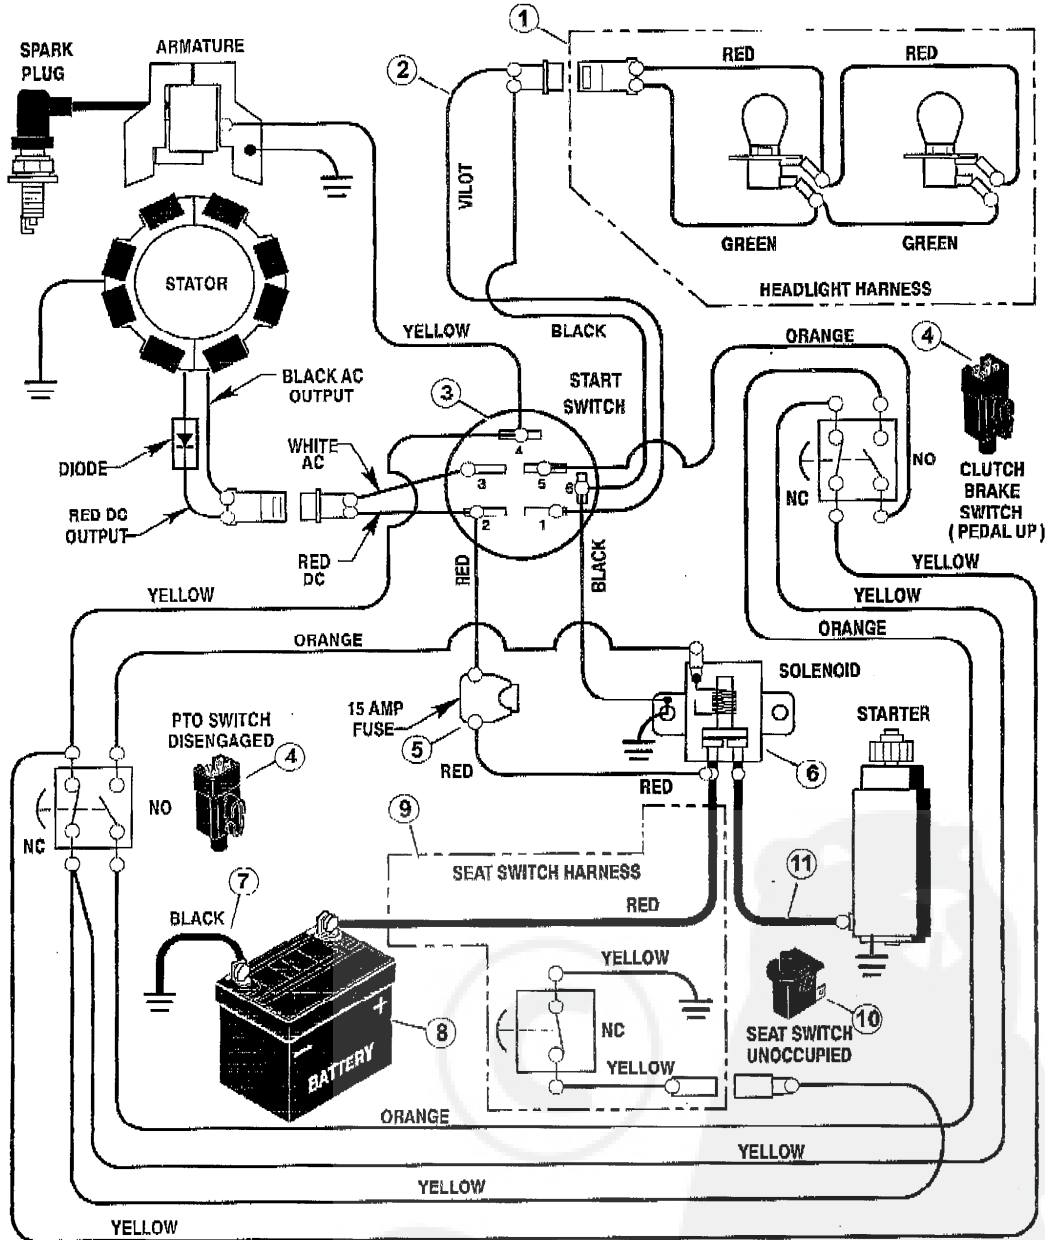

46102x6A Lawn Tractor (1999)
Electrical System