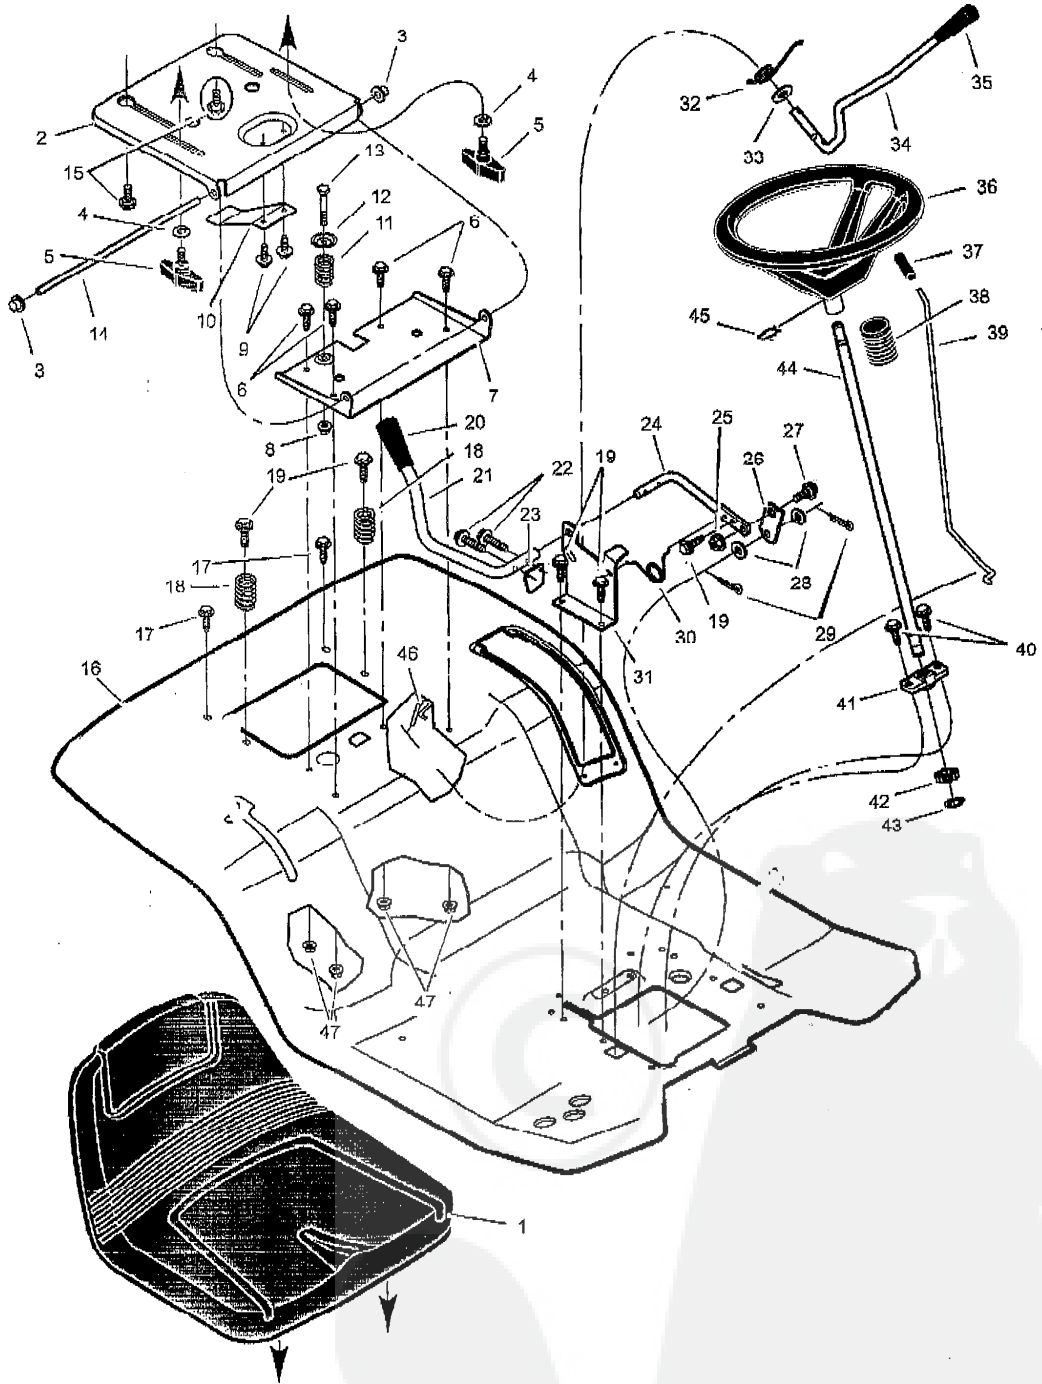

46102x6A Lawn Tractor (1999)  
Rear Frame Assembly

Page 20 of 25

46102x6A Lawn Tractor (1999)  
Rear Frame Assembly

Page 21 of 25

Ref #	Part Number	Qty	Description
1	690094E700		Frame, Rear Hitch
2	690077E700		Bracket, Seat Deck
3	26X219		Screw
4	015X84		Nut, Flange
5	17X168		Washer
6	690122E700		Link, Lift Handle
7	0031X4		Pin, Hair
8	690363E700		Assembly, Lifter
9	690065E700		Bracket, Left Transaxle
10	094015C700		Bracket, Lift Pivot
11	009X53		Bolt, Shoulder
13	690151		Spacer, Lifter
14	002X85		Bolt, Carriage
15	015X79		Nut, Flange
16	690166E700		Bracket, Right Shift
17	094384		Screw, Guide
18	776101		Plate
19	690064E700		Bracket, Right Transaxle
20	690206E700		Frame, Right
21	690207E700		Frame, Left
22	690365 Z		Bracket, Idler
23	690389E700		Plate, Stiffening

46102x6A Lawn Tractor (1999)  
Seat Deck

46102x6A Lawn Tractor (1999)  
Seat Deck

Page 23 of 25

Ref #	Part Number	Qty	Description
1	094163		Seat
2	094154E700		Support, Seat
3	028X23		Push-On Cap
4	017X47		Washer
5	094160		Bolt, Wing
6	001X45		Bolt
7	094153E700		Bracket, Pivot
8	15X123		Nut
9	26X229		Screw
10	094057		Spring, Leaf
11	164X31		Spring
12	094155 Z		Washer, Cup
13	009X55		Bolt
14	094156 Z		Rod, Pivot
15	009X56		Bolt, Shoulder
16	095326E540		Deck, Seat
17	26X263		Screw
18	164X30		Spring
19	26X249		Screw
20	092689		Grip
21	094217 Z		Handle, PTO
22	0025X3		Screw
23	094022 Z		Paddle, Switch
24	094017 Z		Lever, PTO
25	015X84		Nut
26	094004 Z		Link, PTO
27	009X39		Shoulder, Bolt
28	017X57		Washer
29	030X20		Pin, Cotter
30	166X39		Spring
31	094018E700		Bracket, PTO
32	166X40		Spring
33	17X103		Washer
34	690533		Handle, Lift
35	092697		Grip
36	094591		Wheel, Steering
37	091079		Grip
38	054789		Bellows
39	095005 Z		Rod, Parking Brake
40	26X267		Screw
41	094124		Bearing, Lower
42	690183		Gear, Pinion
43	011X25		E-Ring
44	094127		Shaft, Steering
45	094131		Clip, Retainer
46	0031X4		Pin, Cotter
47	15X123		Nut
	F-99722		Manual and Parts List