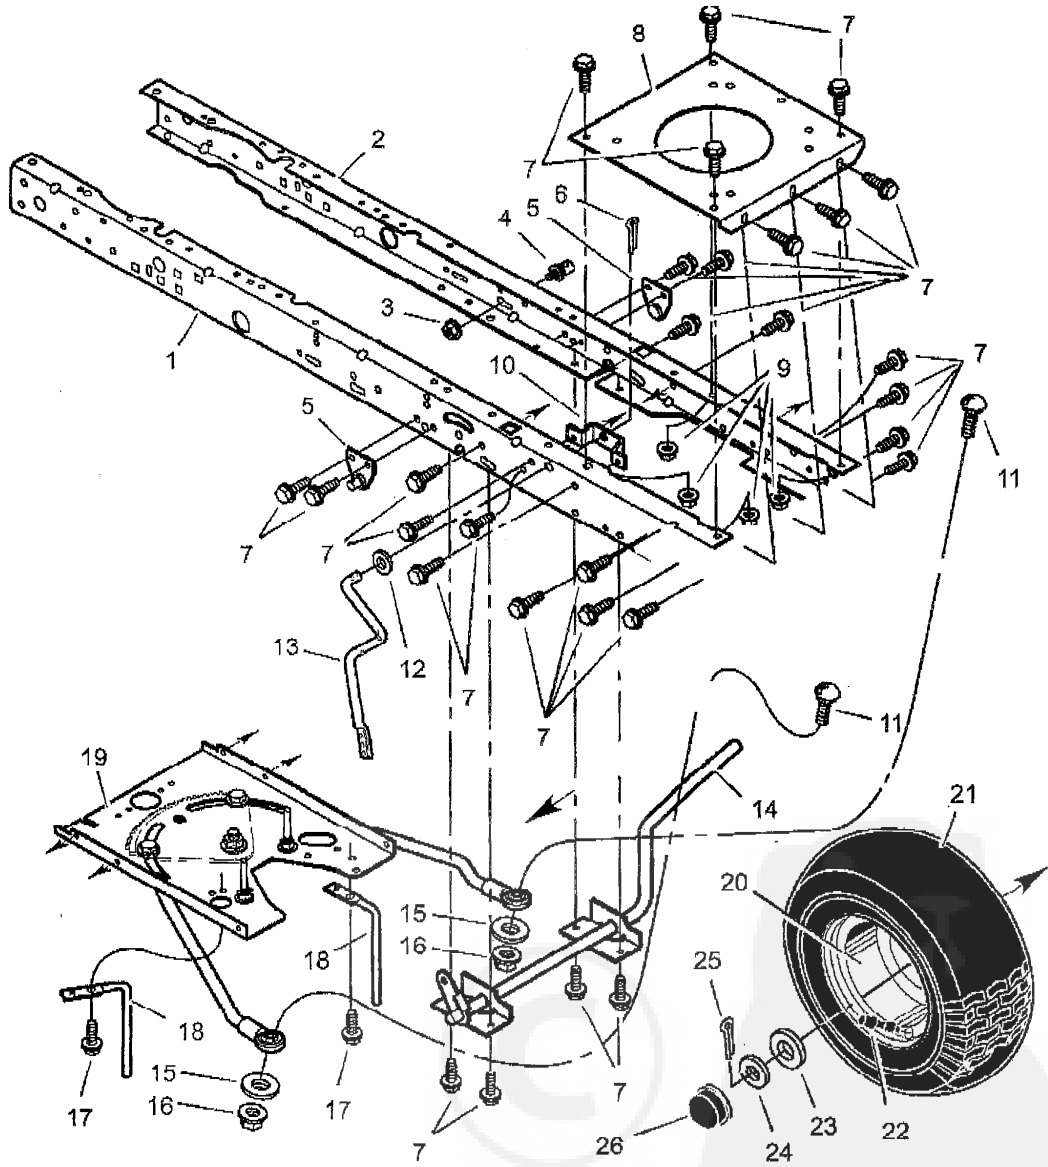

46102x6A Lawn Tractor (1999)  
Front Axle

46102x6A Lawn Tractor (1999)  
Front Axle

Page 8 of 25

Ref #	Part Number	Qty	Description
1	690067E700		Bracket, Rear Hanger
2	15X118		Nut, Flange
3	690210E700		Axle Assembly
4	030X49		Pin, Hair
5	017X75		Washer
6	093058		Bearing, Spindle
7	092530		Fitting, Lub
8	690198E700		Hanger, Left Deck
9	26X249		Screw
10	01X146		Bolt
11	690179E700		Spindle Assembly, Left
12	094007E700		Hanger, Axle
13	690199E700		Hanger, Right Deck
14	690178E700		Spindle Assembly, Right

46102x6A Lawn Tractor (1999)  
Front Frame Assembly

Page 9 of 25

46102x6A Lawn Tractor (1999)  
Front Frame Assembly

Page 10 of 25

Ref #	Part Number	Qty	Description
1	690206E700		Frame, Right
2	690207E700		Frame, Left
3	015X84		Nut, Flange
4	690182		Stud, Swivel
5	690406E700		Bracket Assembly, Suspension
6	030X20		Pin, Cotter
7	26X249		Screw
8	094006E700		Plate, Engine
9	015X88		Nut
10	094005E700		Bracket, PTO Crank
11	002X87		Bolt, Carriage
12	017X57		Washer
13	094019E700		Crank, PTO
14	094038E700		Lever, Brake/Clutch
15	17X152		Washer
16	015X41		Nut
17	025X15		Screw
18	690192E700		Guide, Belt
19			Assembly, Steering When you order a tire, make sure to give the brand name of the tire so that the tread pattern on the tire will match. See the Sector Gear Repair Parts page.
20	092644-601		Wheel & Tire Assembly
21	024393		Tire
	407049		Tube
	093064		Bearing, Front Wheel
22	024373		Stem, Valve
23	17X194		Washer
24	17X114		Washer
25	030X49		Pin, Cotter
26	094618		Cap, Hub