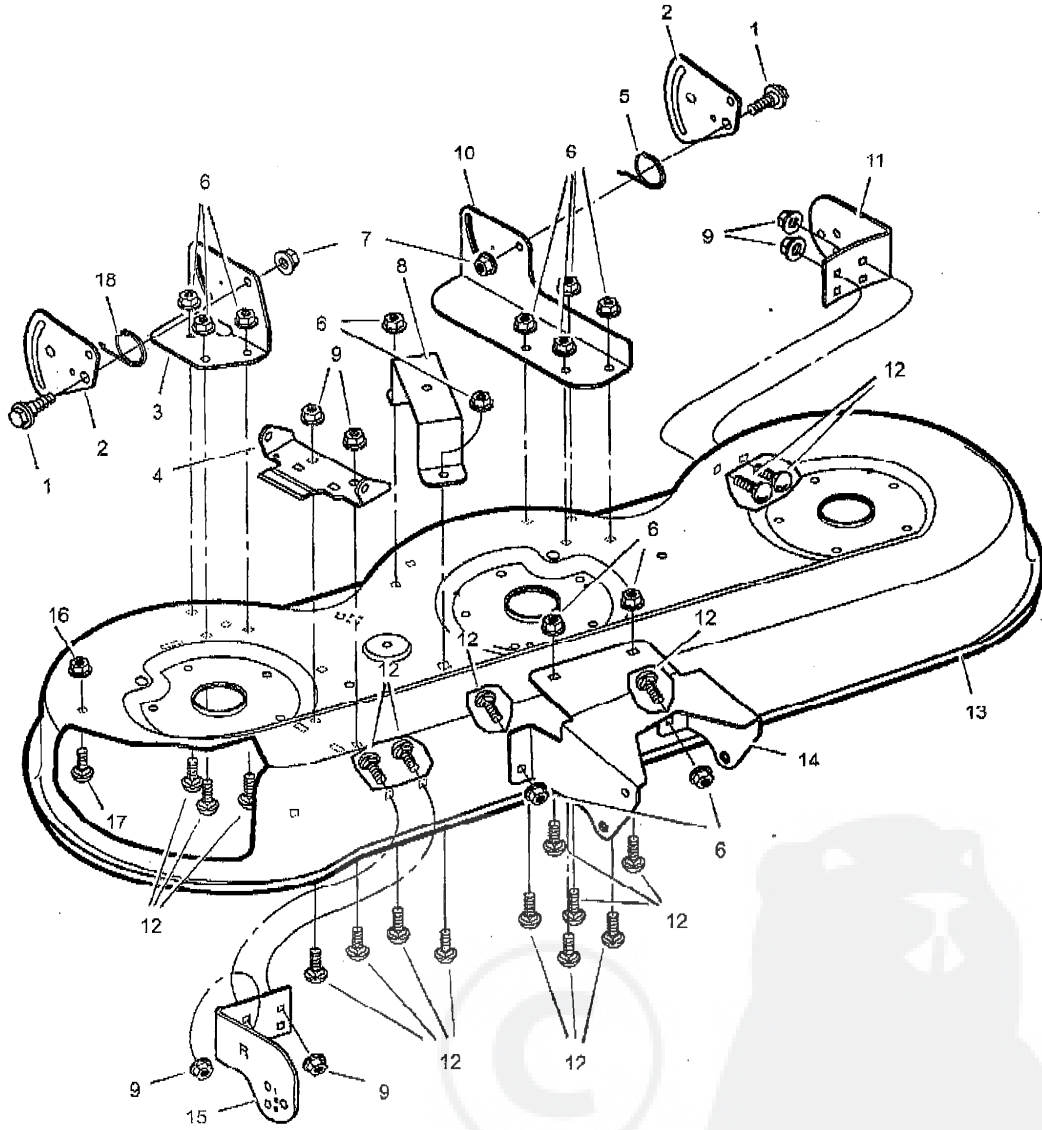

46102x6A Lawn Tractor (1999)  
Motion Drive

Page 15 of 25

Ref #	Part Number	Qty	Description
52			Transmission For information on Replacement Parts see the Central Parts Distributor in your area.
53	024039		Key, Square
54	690214 Z		Spacer, Right
55	165X133		Spring, Extension

46102x6A Lawn Tractor (1999)  
Mower Housing

Page 16 of 25

46102x6A Lawn Tractor (1999)  
Mower Housing

Page 17 of 25

Ref #	Part Number	Qty	Description
1	009X51		Bolt, Shoulder
2	690128E700		Plate, Suspension
3	094598E700		Bracket, Right Rear
4	092014E700		Bracket, Hinge
5	166X43		Spring, Left
6	015X79		Nut, Flange
7	015X84		Nut, Flange
8	094601E700		Bracket, Bell Crank
9	015X88		Nut, Flange
10	094600E700		Bracket, Left Lifter
11	094919E700		Bracket, Left Gauge Wheel
12	002X53		Bolt, Carriage
13	690204E700		Housing, Blade
14	094997SE		Bracket, Front Deck
15	094918E700		Bracket, Right Gauge Wheel
16	028X64		Retainer
17	002X74		Bolt, Carriage
18	166X42		Spring, Right
	776111		Complete Blade Housing Assembly

46102x6A Lawn Tractor (1999)  
Mower Housing Suspension

46102x6A Lawn Tractor (1999)  
Mower Housing Suspension

Page 19 of 25

Ref #	Part Number	Qty	Description
1	094068		Knob
2	017X45 Z		Washer
3	094137		Pad, Friction
5	095194		Pin, Hanger
6	690121E700		Link, Lift
7	015X84		Nut, Flange
8	009X52		Bolt, Shoulder
9	690184E700		Bracket, Rear Suspension
10	094025		Bolt, Gauge Wheel
11	092683		Wheel
12	031X11		Pin, Hair
13	017X91 Z		Washer
14	17X103		Washer
15	030X49		Pin, Cotter
16	092159 Z		Rod, Deflector
17	028X23		Push-On Cap
18	092137		Roller
19	091925		Spacer
20	094996		Rod, Deck Suspension
21	0031X4		Pin, Hair
22	26X249		Screw
23	094765E700		Bracket, Front Suspension
24	094158 Z		Rod, Hanger
25	094604E700		Stiffener
26	166X34		Spring
27	092103E700		Deflector, Inside
28	092100		Deflector, Chute