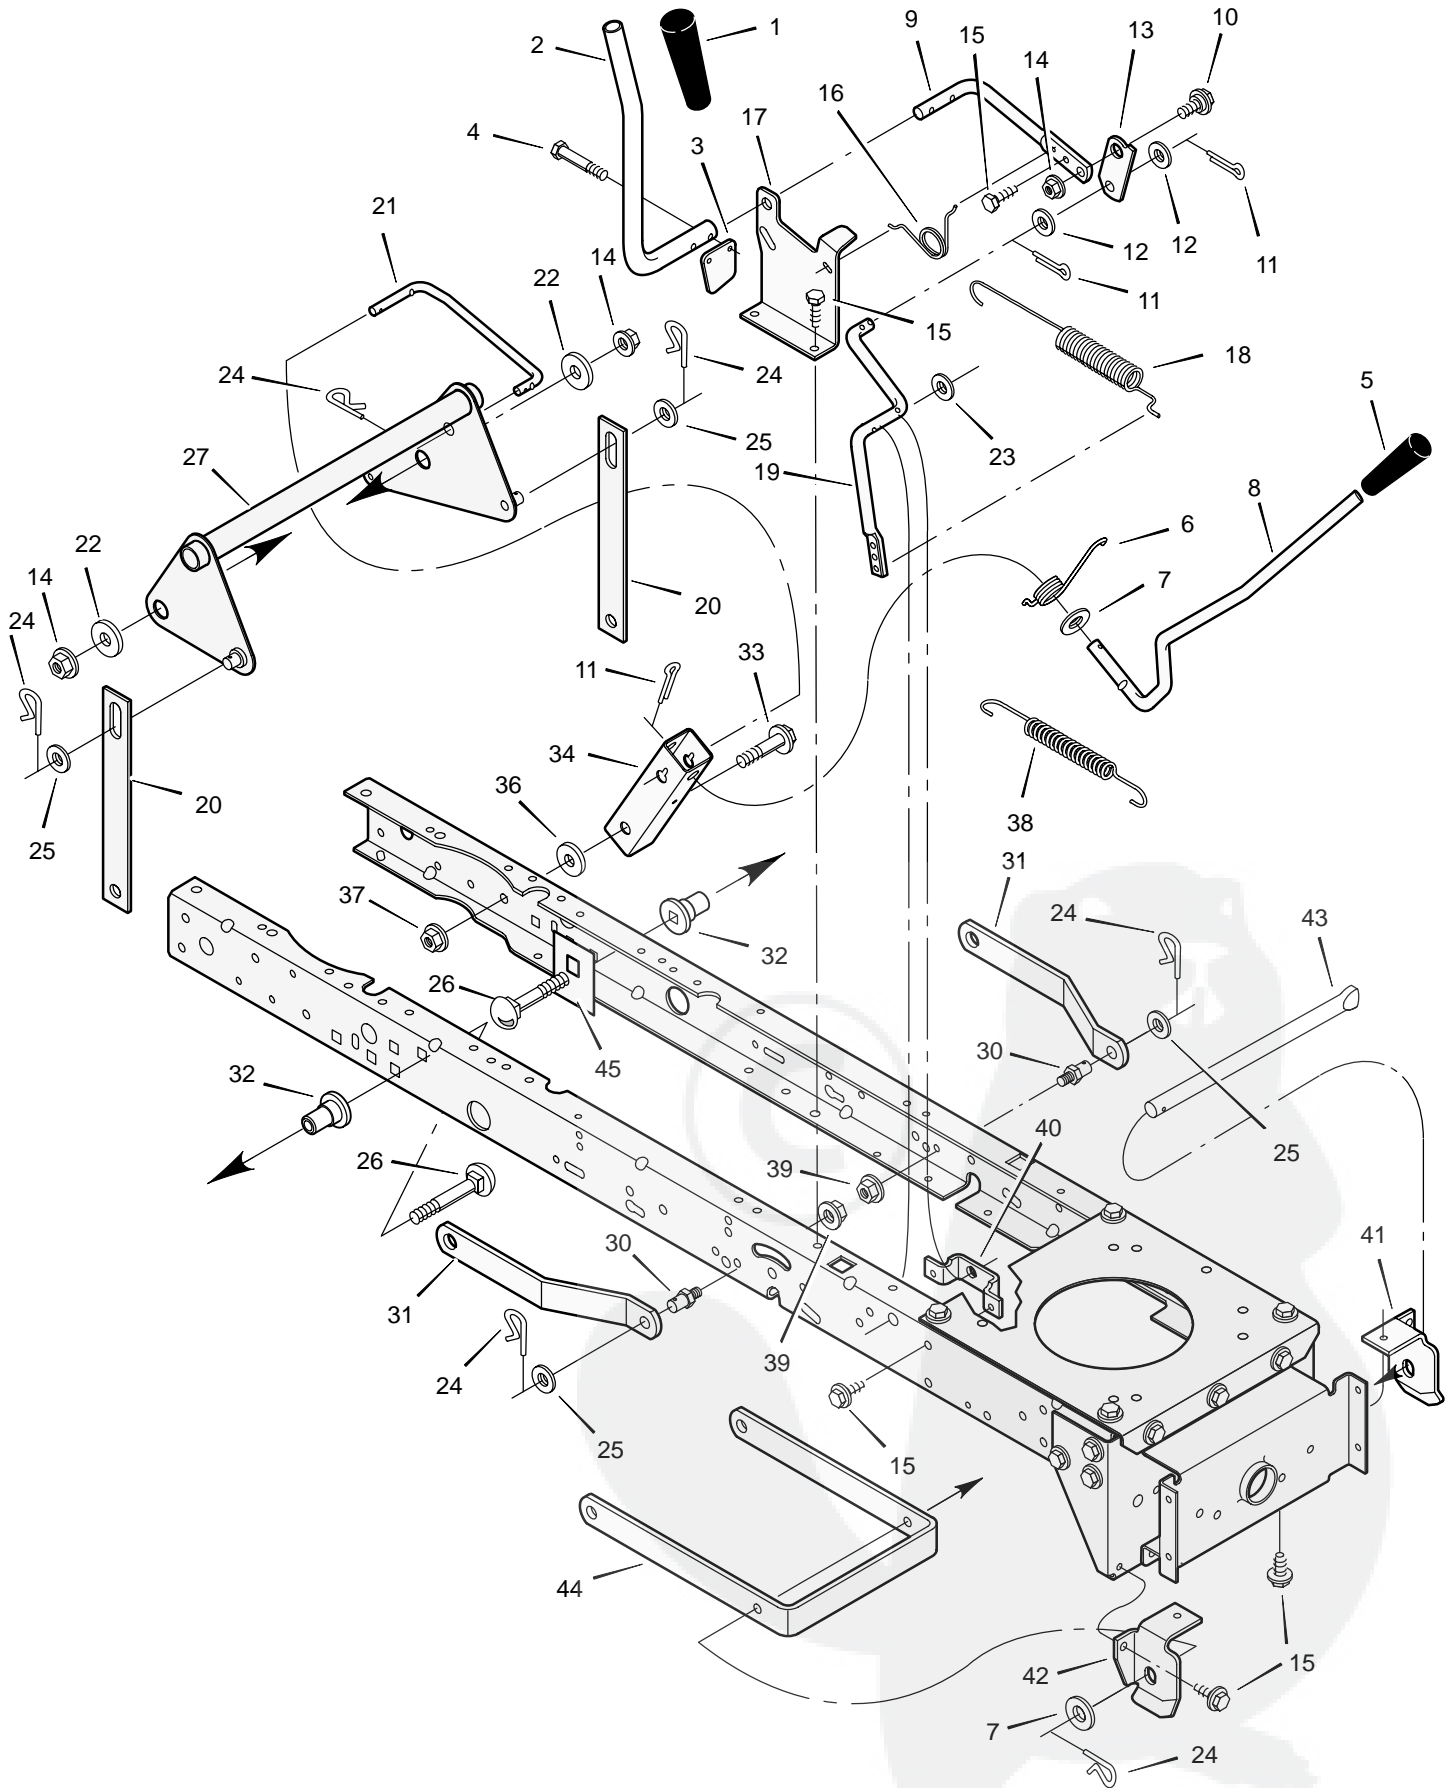

MODEL 465601x50A

REPAIR PARTS MOWER HOUSING SUSPENSION

MODEL 465601x50A

REPAIR PARTS MOWER HOUSING SUSPENSION

Key No.	Description	Part No.	Key No.	Description	Part No.
1	Grip, PTO	092698	23	Washer	017x57
2	Handle, PTO	094217 Z	24	Pin, Hair	0031x4
3	Pad, Switch	094022 Z	25	Washer	017x91
4	Bolt	0025x3	26	Bolt, Carriage	002x85
5	Grip	092697	27	Lever Assembly, Lift	1001111E700
6	Spring	166x40	30	Pin	094067
7	Washer	17x103	31	Bracket, Rear Suspension	094055E700
8	Handle, Lift	690533	32	Spacer, Lifter	690151
9	Lever, PTO	094017 Z	33	Bolt, Shoulder	09x53
10	Bolt, Shoulder	009x39	34	Bracket, Pivot	094015E700
11	Pin, Cotter	030x20	36	Washer	17x191
13	Link, PTO	094004 Z	37	Nut, Flange	015x84
14	Nut, Flange	015x84	38	Spring	165x133
15	Screw	26x249	39	Nut, Flange	015x68
16	Spring	166x39	40	Bracket, PTO	094005E700
17	Bracket, PTO	094018E700	41	Hanger, Left Deck	094027E700
18	Spring	165x120	42	Hanger, Right Deck	094026E700
19	Crank, PTO	690394E700	43	Rod, Hanger	094158 Z
20	Link, Lift	690212E700	44	Bracket, Suspension	690539E700
21	Link, Lift Handle	690122E700	45	Plate, Stiffening	1001098E700
22	Washer	17x168