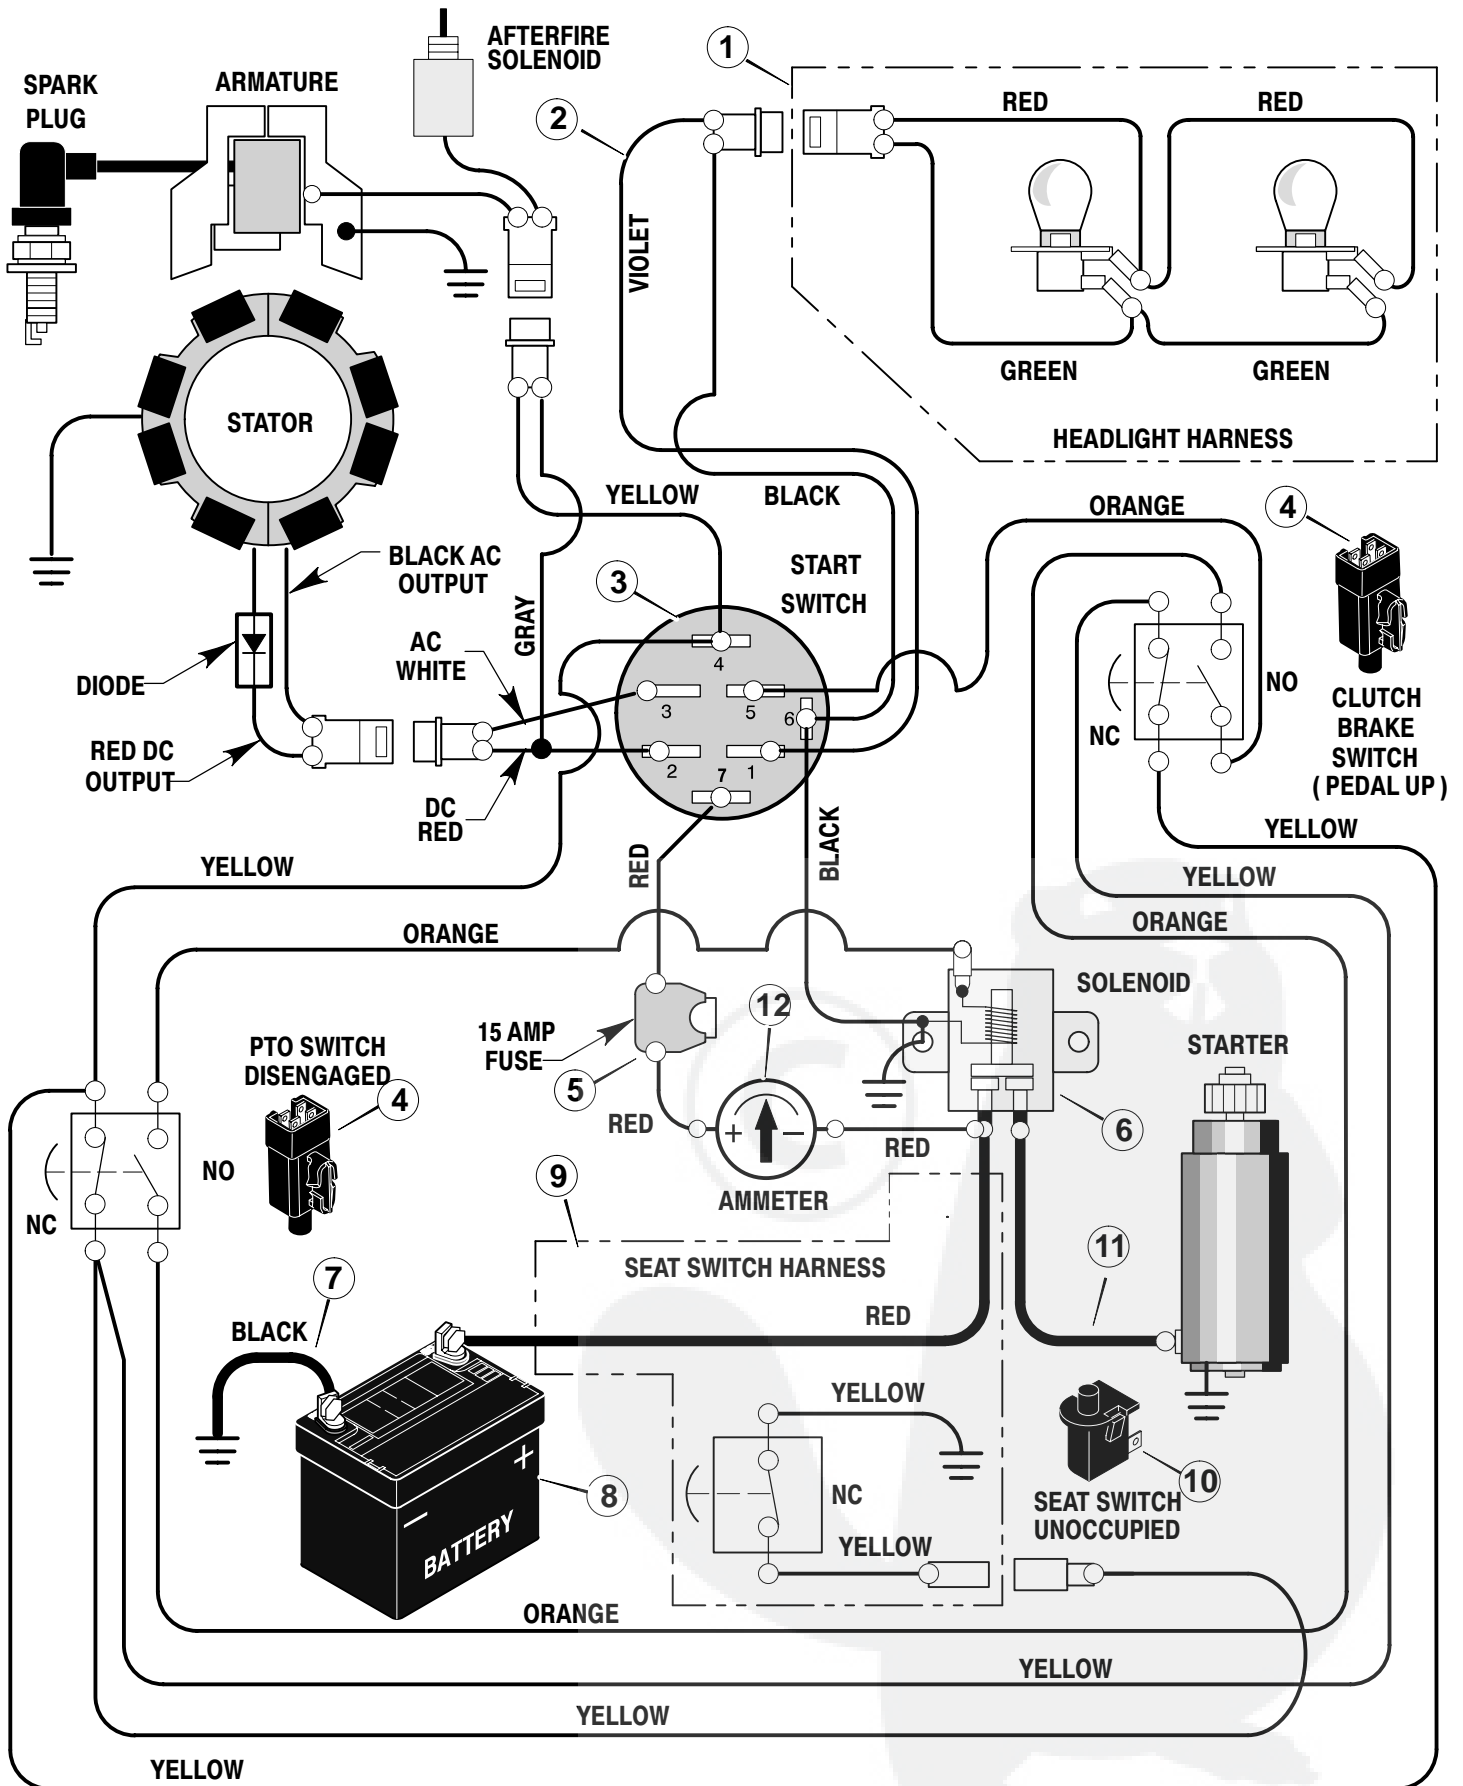

MODEL 465601x50A

REPAIR PARTS ENGINE MOUNT ASSEMBLY

Key No.	Description	Part No.	Key No.	Description	Part No.
1	Cap, Fuel	1001279	22	Pulley, Stack	690507
2	Tank, Fuel	690333	23	Washer	17x170
6	Screw	26x263	24	Lockwasher	019x35
7	Assembly, Right Grille Support	690546E700	25	Bolt	01x140
8	Shield, Heat	690535	26	Gasket	711851
9	Assembly, Left Grille Support	690547E700	27	Washer	018x15
10	Shield, Heat	095090	28	Bolt	001x91
11	Screw	26x290	29	Tube, Right Exhaust	690541
12	Guard	690540	30	Tube, Left Exhaust	690542
13	Shield, Lower	094958	31	Bracket, Muffler Mounting	690537
14	Engine *	*	32	Muffler	093259
15	Line, Fuel (18 inches long) **	7601033	33	Bracket, Muffler	690538
16	Clamp **	095197	34	Choke	690401
18	Pipe, Oil Drain	092279	35	Nut	015x68
19	Cap, Oil Drain	021651	36	Screw	26x201
20	Bolt	0025x7	37	Control, Throttle	093165
21	Spacer	093077			

* Parts are available from an Engine Authorized Service Center. See "Engines, Gasoline" or "Gasoline Engines" in the yellow pages of the telephone directory.

** These parts are included with Ley number 2.

MODEL 465601x50A

REPAIR PARTS ELECTRICAL SYSTEM