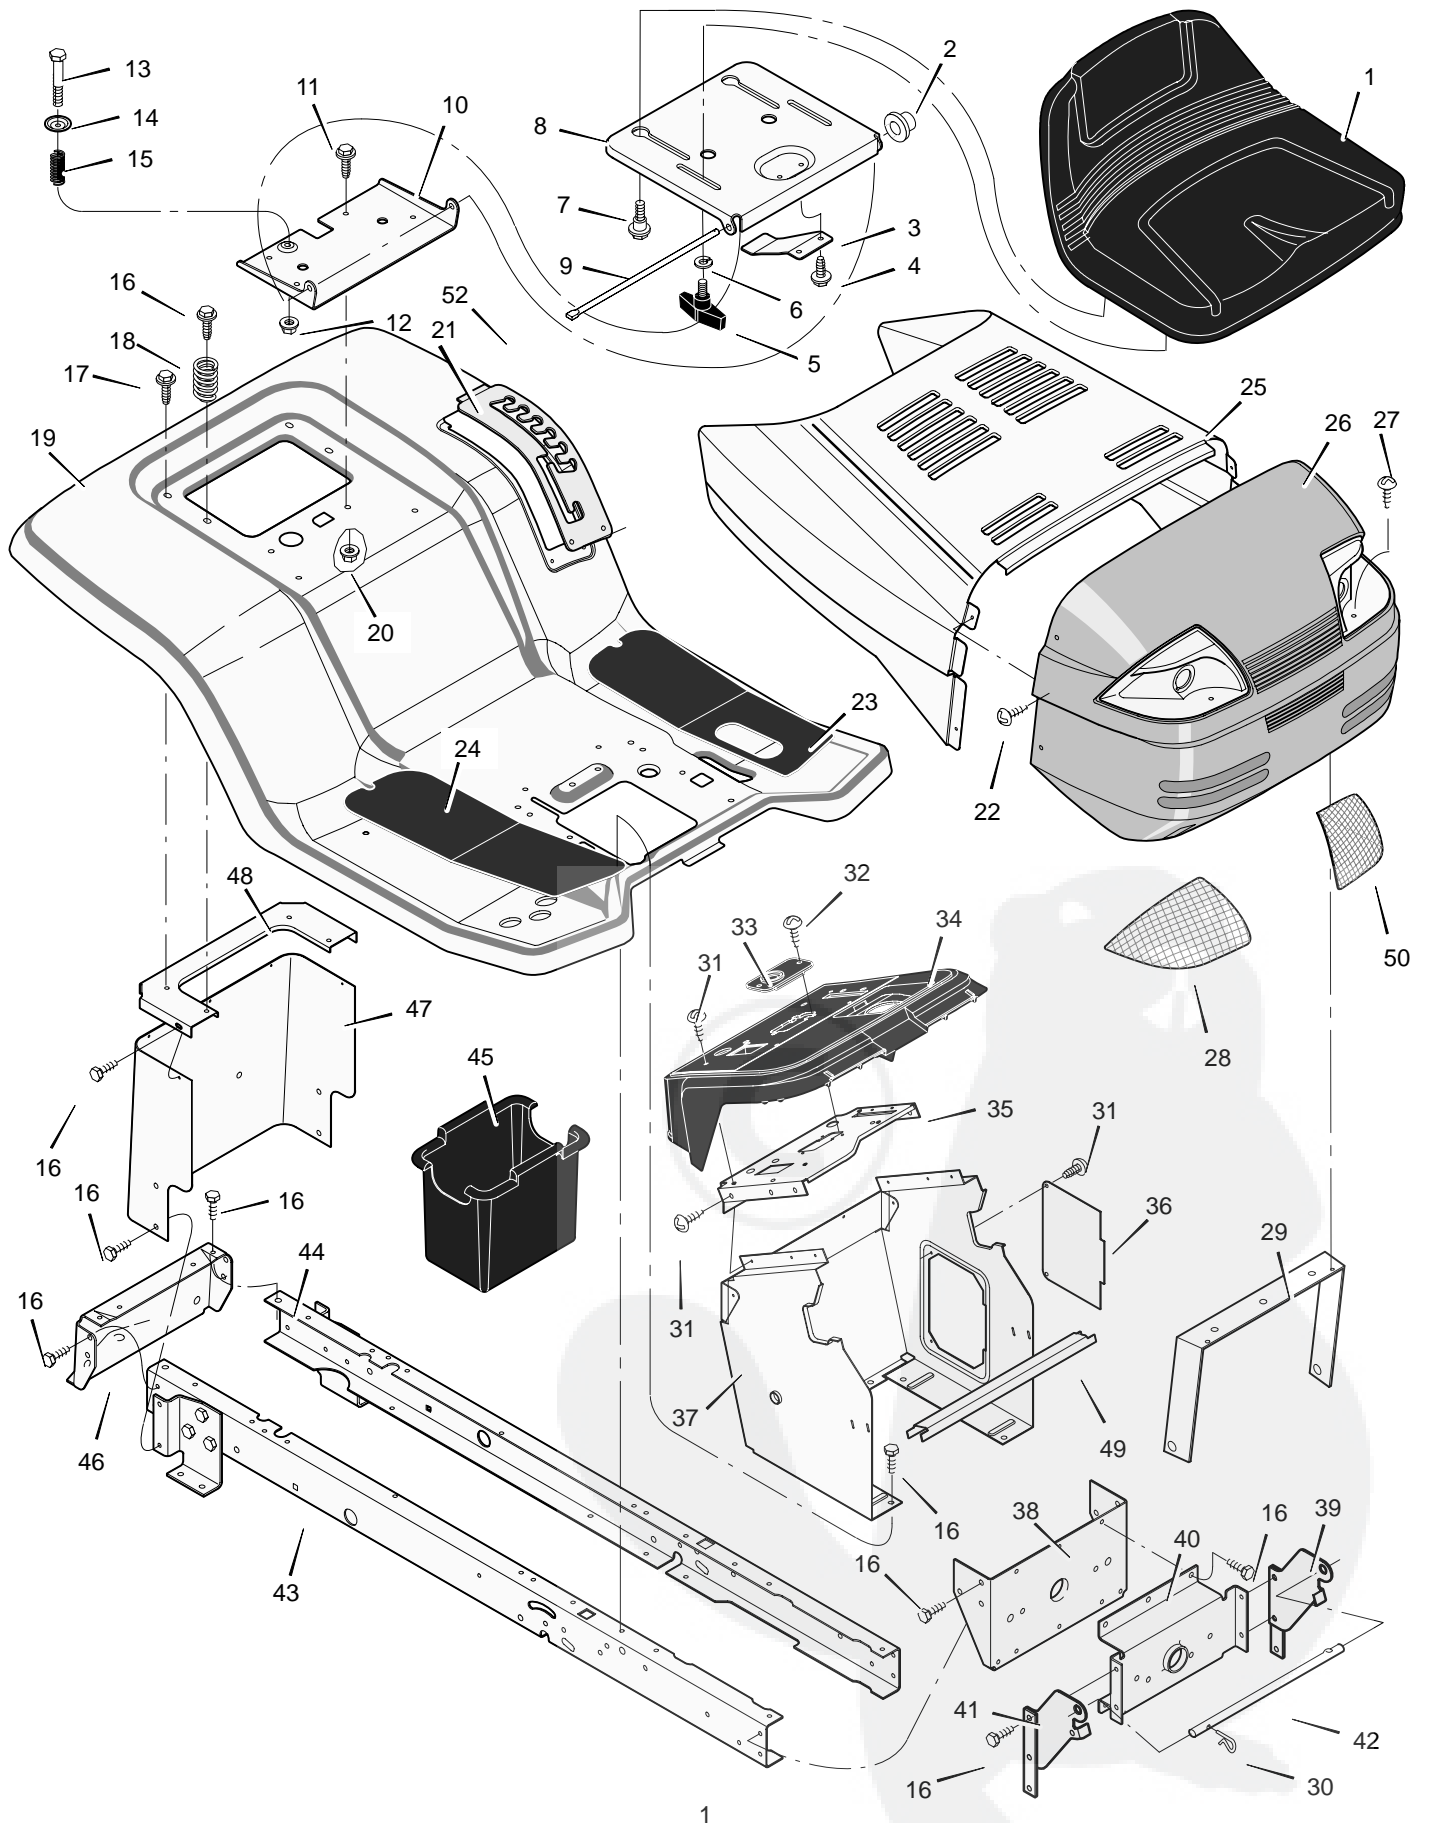

MODEL 465601x50A

REPAIR PARTS CHASSIS AND HOOD

MODEL 465601x50A

REPAIR PARTS CHASSIS AND HOOD

Key No.	Description	Part No.	Key No.	Description	Part No.
1	Seat	095236	27	Screw **	26x239
2	Cap, Push On	028x23	28	Lens, Right **	092539
3	Spring	094057	29	Brace, Grille **	092541
4	Screw	26x229	30	Pin, Hair	031x4
5	Bolt, Wing	1001054	31	Screw	26x270
6	Washer	017x47	32	Screw	26x238
7	Bolt, Shoulder	009x56	33	Bearing, Steering	094219
8	Support, Seat	094154E700	34	Dash (Grey)	095034
9	Rod, Pivot	094156 Z	35	Plate, Dash	094221E700
10	Bracket, Pivot	094153E700	36	Panel, Access	093007E700
11	Bolt	001x45	37	Support, Dash	095082E700
12	Nut	015x89	38	Bracket, Rear Hanger	1001270E700
13	Bolt, Shoulder	009x55	39	Support, Left Grille	690547E700
14	Washer	094155 Z	40	Axle, Hanger	094007E700
15	Spring	164x31	41	Support, Right Grille	690546E700
16	Screw	26x249	42	Rod, Pivot	093137 Z
17	Screw	26x263	43	Frame, Right	1001268E701
18	Spring	164x30	44	Frame, Left	1001269E701
19	Deck, Seat	1001285E245	45	Container, Battery	690424
20	Nut	015x88	46	Plate, Hitch	1001002E700
21	Plate, Index	094886E700	47	Plate, Rear	690218E700
22	Screw	009x47	48	Top, Rear Plate	094186E700
23	Mat, Left	094109	49	Channel	095081E700
24	Mat, Right	094108	50	Lens, Left **	092540
25	Hood	093215E245	—	Instruction Book & Parts List	F-020759L
26	Grille Assembly (Includes Lens)	094869			

** These parts are included with Key nummer 26.