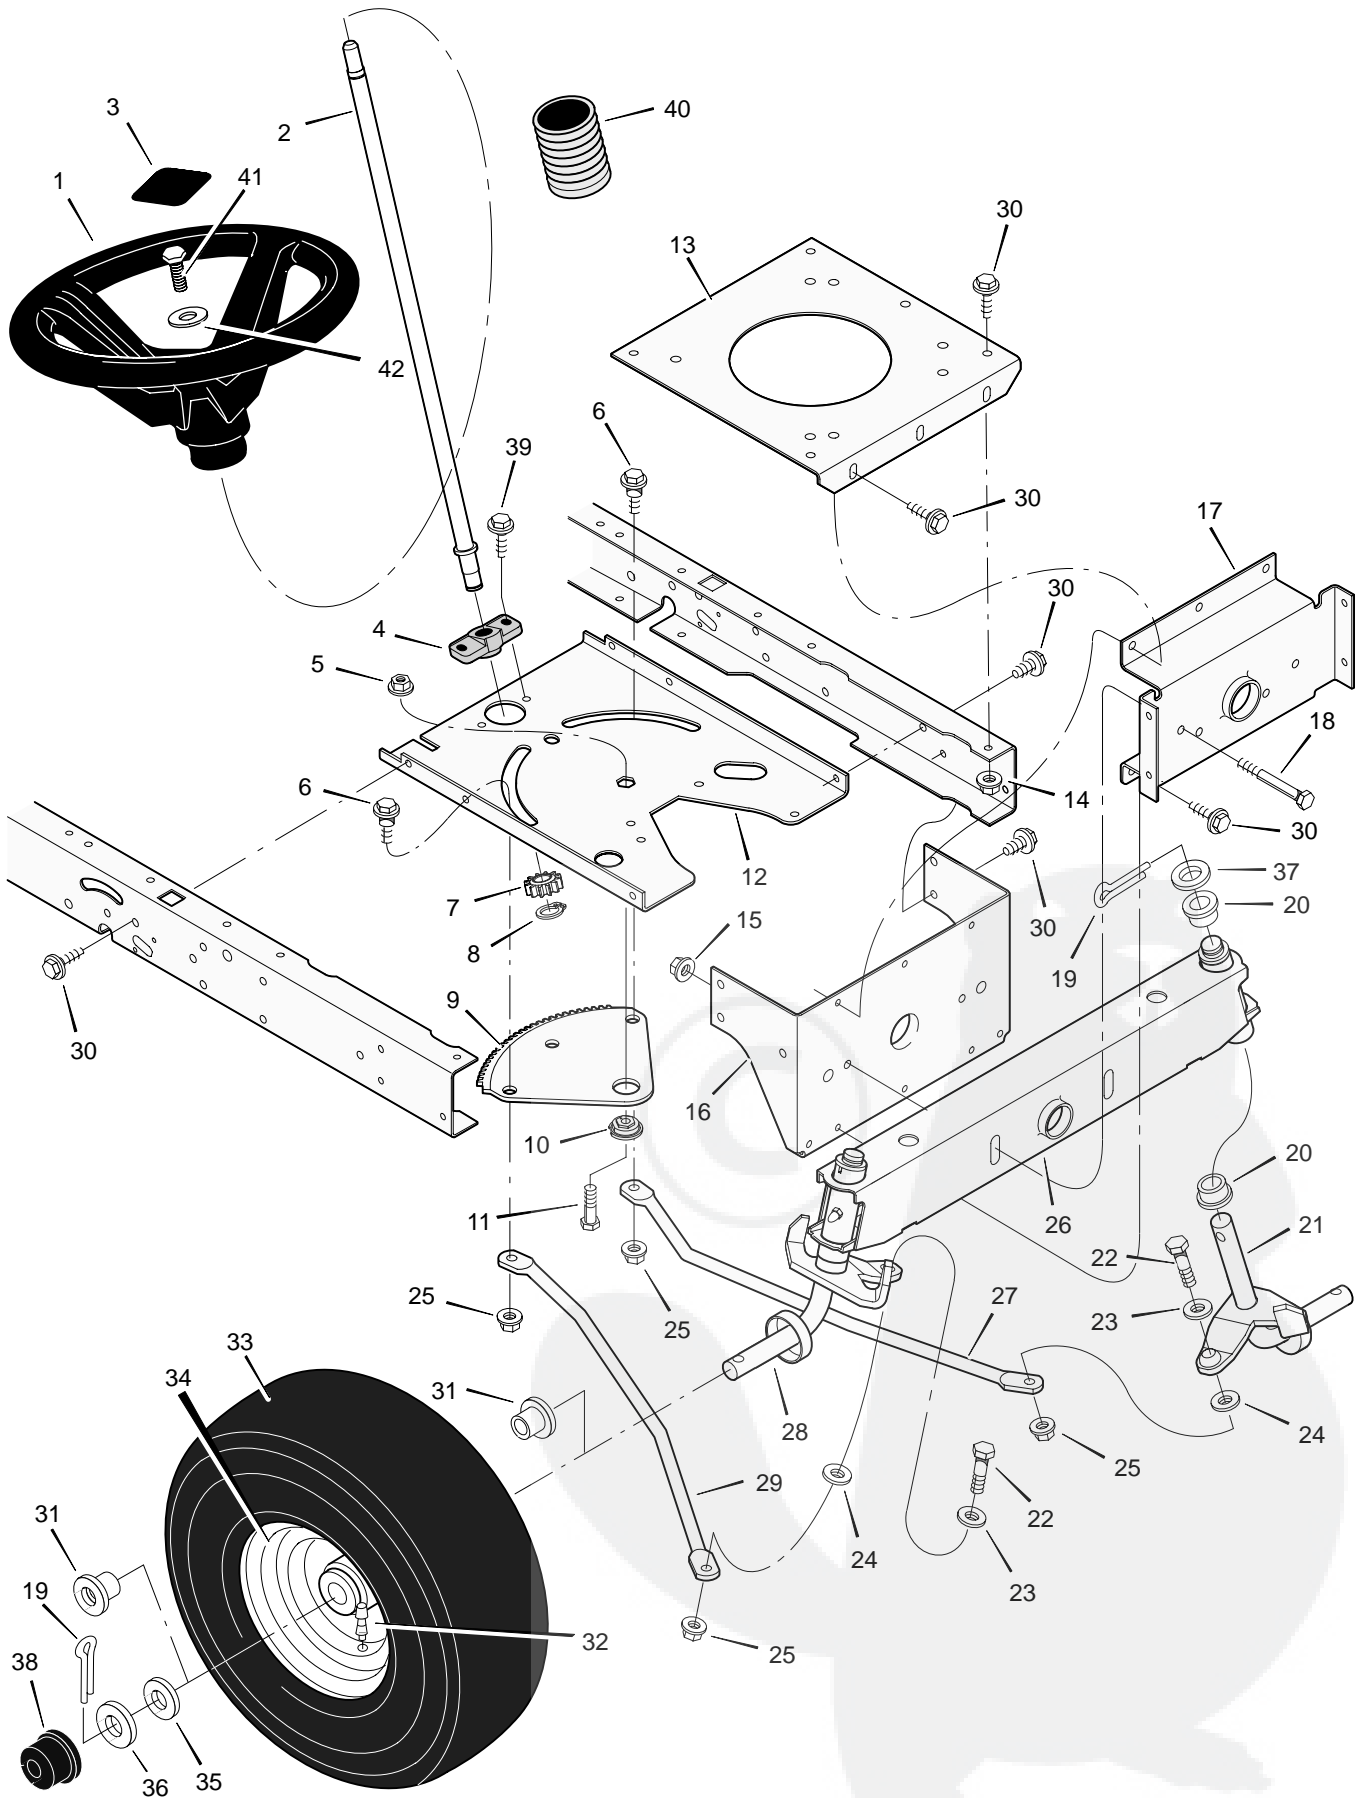

MODEL 465601x50A

REPAIR PARTS STEERING

MODEL 465601x50A

REPAIR PARTS STEERING

Key No.	Description	Part No.	Key No.	Description	Part No.
1	Wheel, Steering	095184	23	Washer	17x104
2	Post, Steering	690626	24	Washer	017x53 Z
3	Insert, Steering Wheel	711325	25	Nut, Flange	015x84
4	Bearing	094124	26	Axle Assembly	1001460E700
5	Nut, Flange	15x111	27	Drag Link, Left	095329E700
6	Bolt, Shoulder	009x57	28	Spindle Assembly, Right	094575E700
7	Gear, Pinion	690183E700	29	Drag Link, Right	095328E700
8	Ring, Snap	011x25	30	Screw	26x249
9	Gear, Sector	094121E700	31	Bearing, Wheel	091334
10	Bearing	094123	32	Stem, Valve	024373
11	Bolt	001x84	33	Tire *	024380
12	Plate, Steering	1001121E700	—	Tube	407924
13	Plate, Engine	094006E700	34	Wheel and Tire Assembly	094581-601
14	Nut, Flange	015x88	35	Washer	17x195
15	Nut, Flange	15x118	36	Washer	17x192
16	Bracket, Hanger	1001270E700	37	Washer	17x113
17	Axle, Hanger	094007E700	38	Hub Cap	094618
18	Bolt	01x146	39	Screw	26x267
19	Pin, Cotter	030x49	40	Bellows	092059
20	Bearing	690150	41	Bolt	0025x3
21	Spindle Assembly, Left	094576E700	42	Washer	17x146
22	Bolt	01x111			

* When you order a tire, make sure to give the brand name of the tire so that the tread pattern on the tire will match.