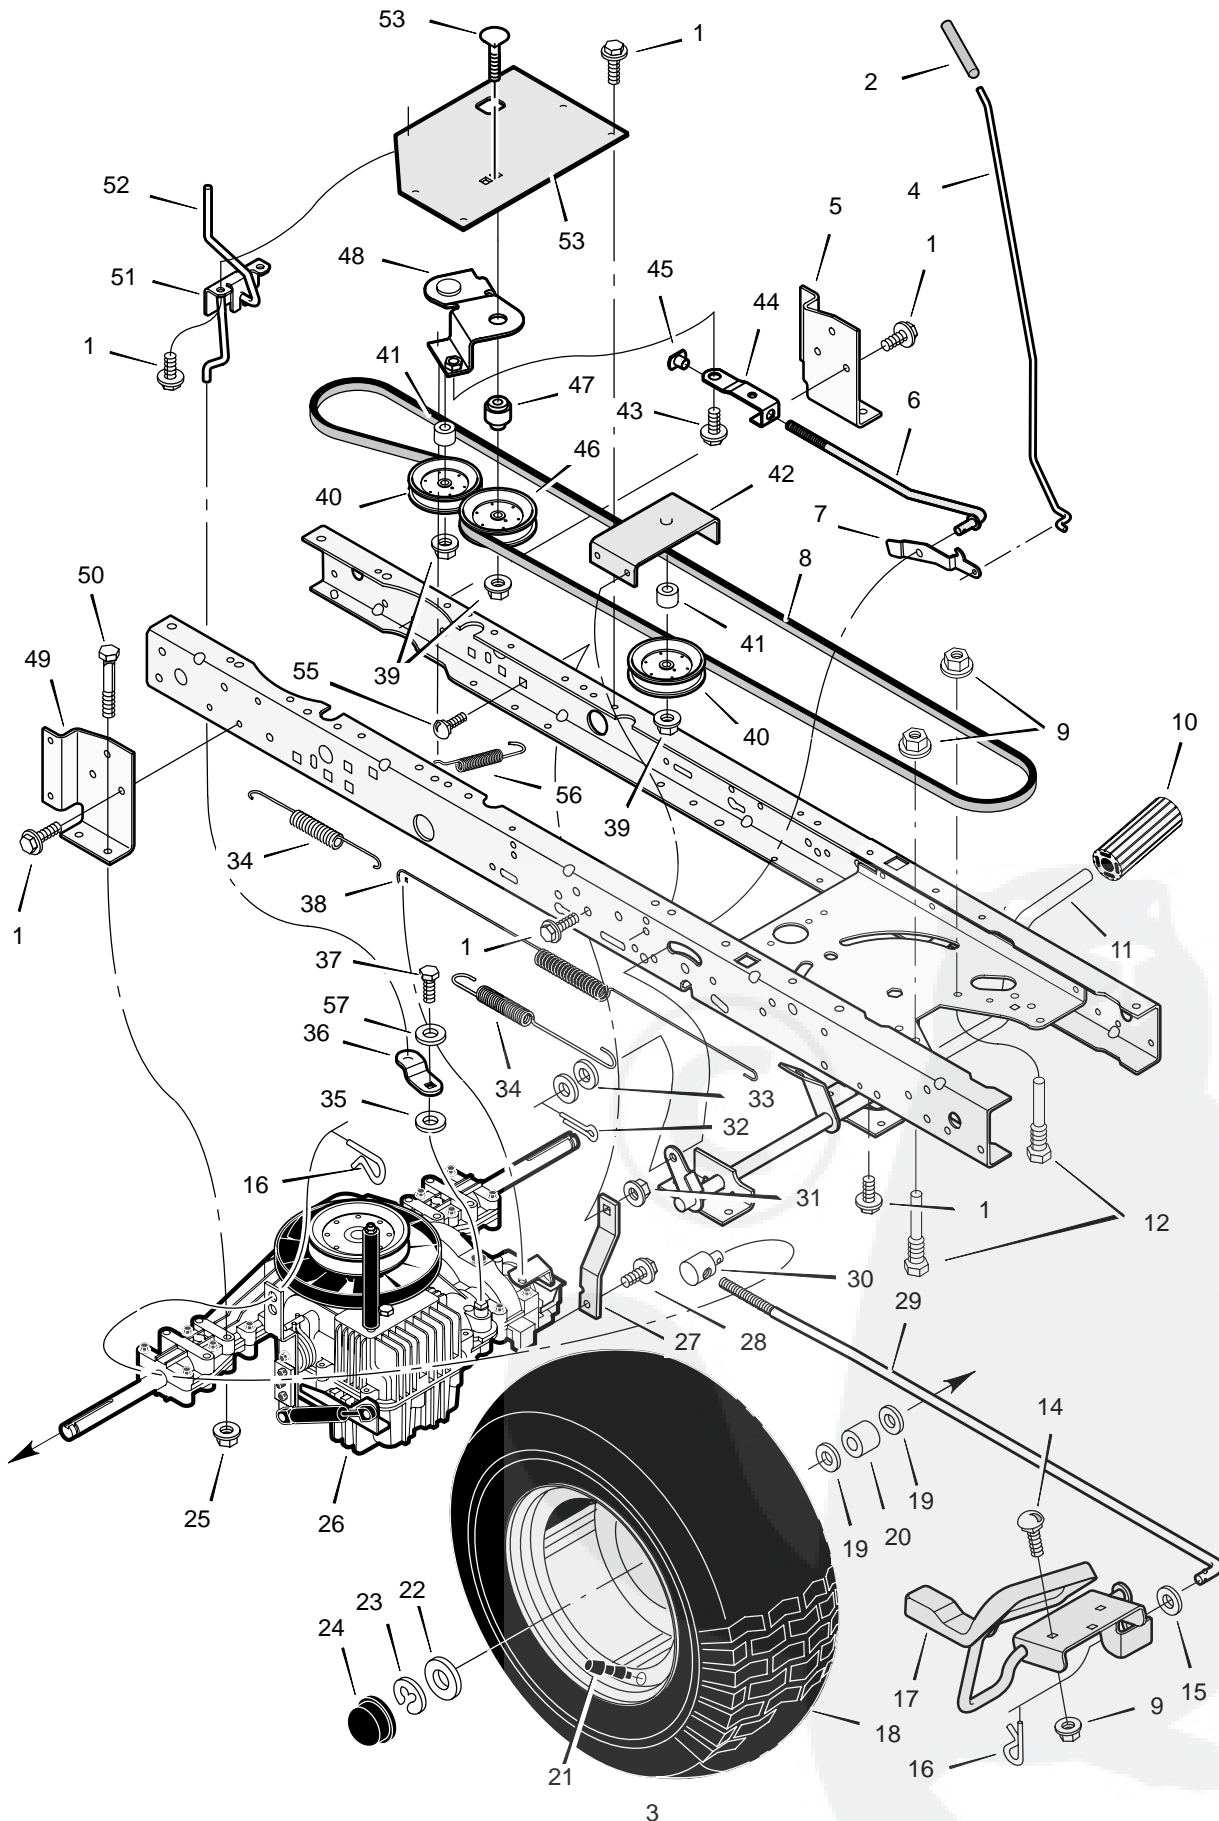

MODEL 465601x50A

REPAIR PARTS DRIVE ASSEMBLY

MODEL 465601x50A

REPAIR PARTS DRIVE ASSEMBLY

Key No.	Description	Part No.	Key No.	Description	Part No.
1	Screw	26x249	30	Nut, Adjusting	092132
2	Grip, Parking Brake	091079	31	Nut, Centerlock	015x84
4	Rod, Parking Brake	1001271 Z	32	Pin, Cotter	030x20
5	Bracket, Left Transaxle	094185E700	33	Washer	017x48
6	Rod, Clutch	1001013 Z	34	Spring, Extension	165x92
7	Latch, Parking Brake	094045 Z	35	Washer	17x148
8	V-Belt, Drive	37x106	36	Arm, Disconnect	1001086 Z
9	Nut, Flange	015x79	37	Capscrew	06x105
10	Pedal, Brake/Clutch	021544	38	Spring, Brake	165x150
11	Assembly, Brake Pedal	1001011E700	39	Locknut, Flange	015x98
12	Screw, Guide	094384	40	Pulley, Idler	690409
14	Bolt, Carriage	002x53	41	Spacer	690369
15	Washer	017x57	42	Bracket, Idler Assembly	1001097
16	Pin, Hair	0031x4	43	Bolt, Shoulder	009x49
17	Pedal Assembly, Hydro	1001231E700	44	Link, Clutch	1001007 Z
18	Wheel & Tire Ass'y, Rear	092300-601	45	Nut, Tee	1001014
--	Tire ONLY *	024430	46	Pulley, Idler	690410
--	Tube ONLY	407049	47	Bushing, Pivot	1001012
19	Washer	17x160	48	Arm Assembly, Idler	1001018 Z
20	Spacer	690554 Z	49	Bracket, Right Transaxle	094184E700
21	Stem, Valve	024373	50	Bolt, Hex	01x155
22	Washer	17x195	51	Bracket, Disconnect	1001214 Z
23	E-Ring	0011x3	52	Rod, Disconnect	1001215 Z
24	Cap, Hub	094618	53	Bracket, Idler Pivot	1001108
25	Nut, Centerlock	015x88	54	Bolt, Carriage	002x92
26	Transaxle	**	55	Bolt, Carriage	002x78
27	Strap, Torque	1001085	56	Spring, Clutch	165x155
28	Screw	26x216	57	Washer	017x38
29	Rod, Control	1001234 Z			

* When you order a tire, make sure to give the brand name of the tire so that the tread pattern on the tire will match.

** For information on Replacement Parts see the Central Parts Distributor in your area.