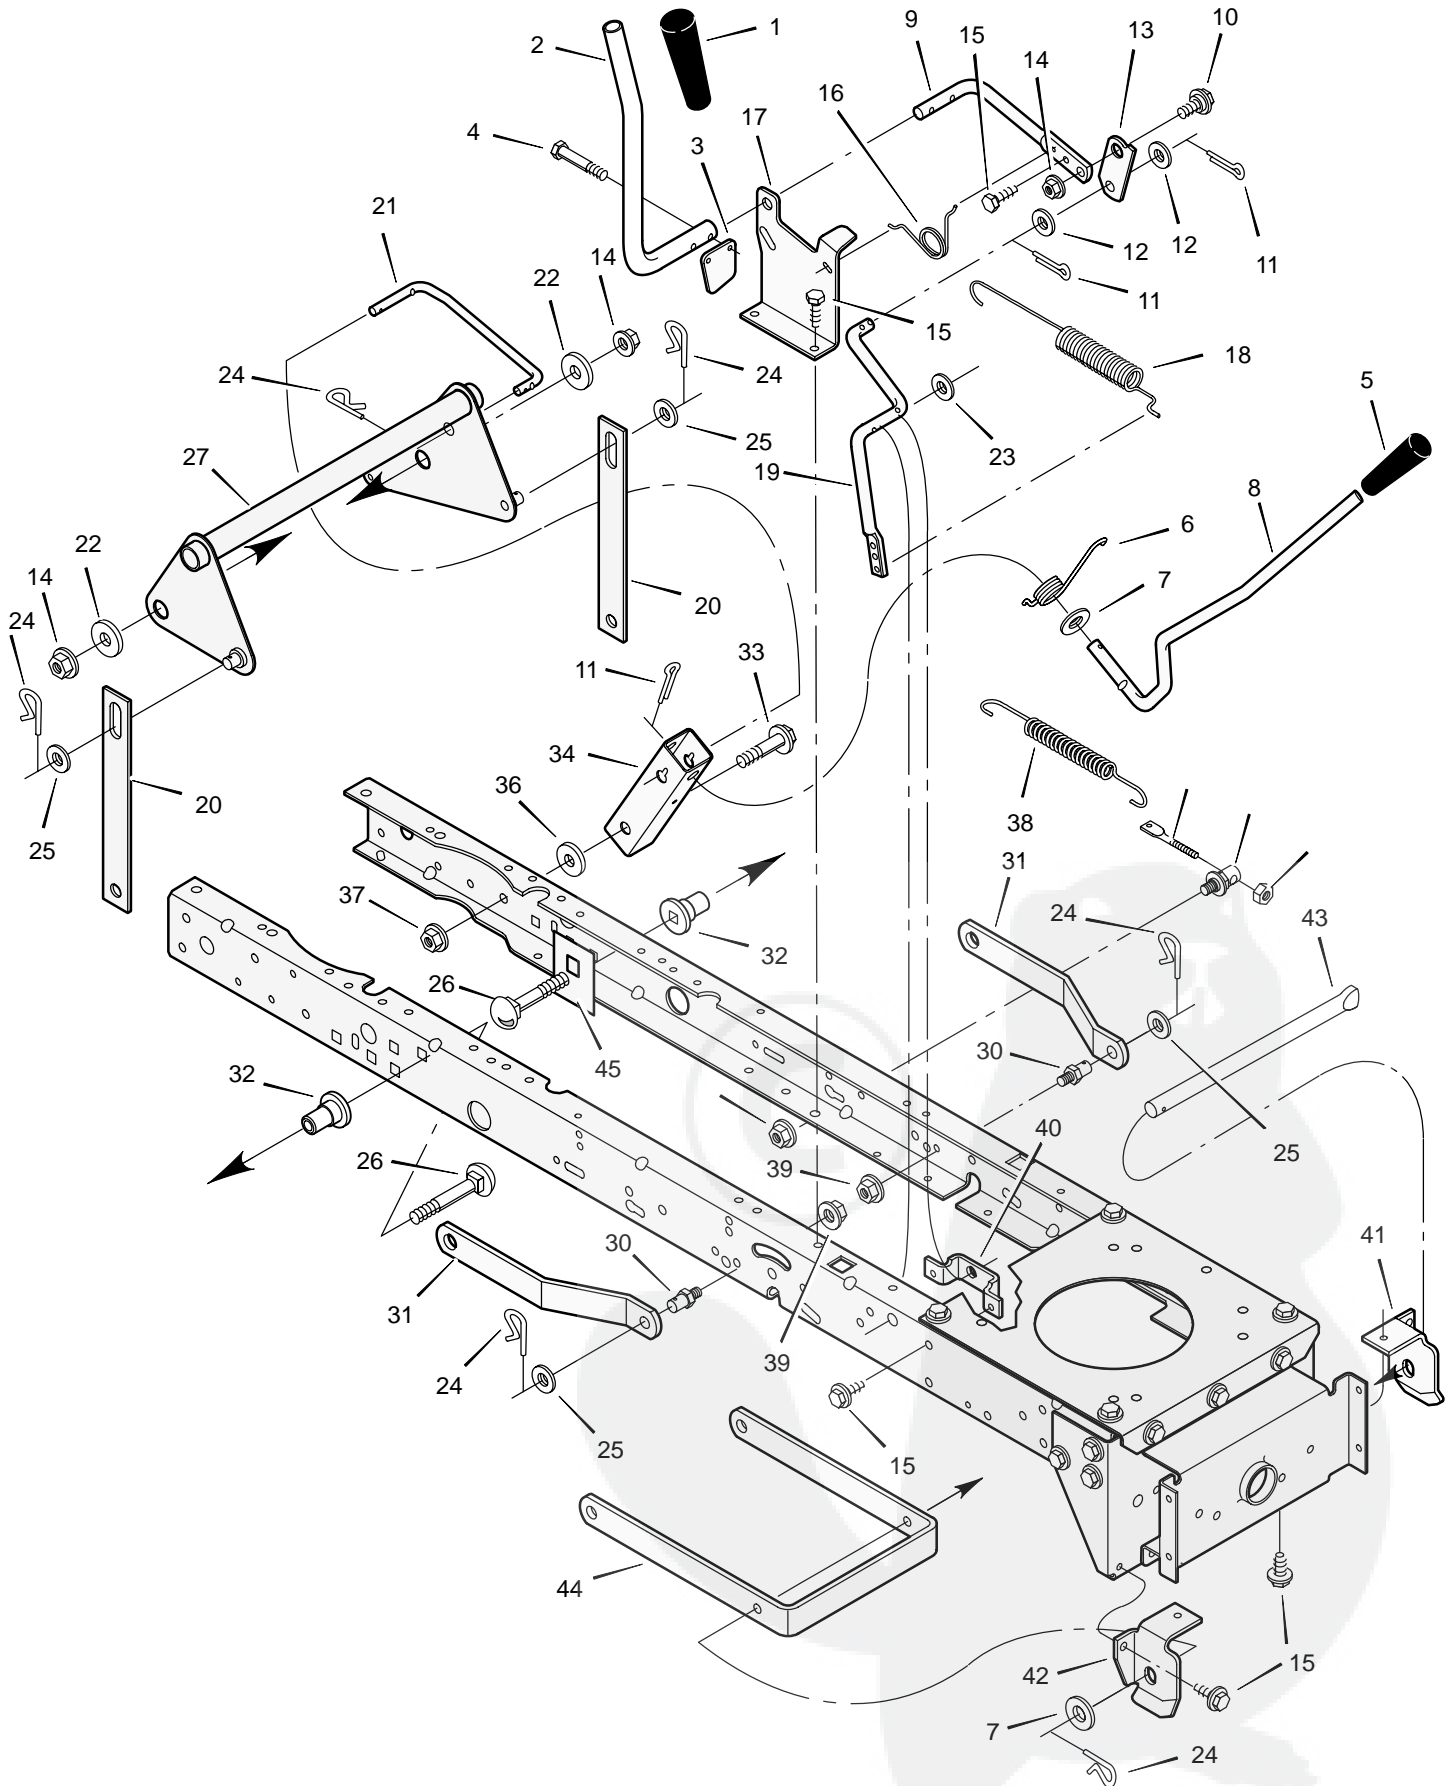

MODEL 465601x50B

REPAIR PARTS MOWER HOUSING SUSPENSION

MODEL 465601x50B

REPAIR PARTS MOWER HOUSING SUSPENSION

Key No.	Description	Part No.	Key No.	Description	Part No.
1	Grip, PTO	092698	25	Washer	017x91
2	Handle, PTO	094217 Z	26	Bolt, Carriage	002x85
3	Pad, Switch	094022 Z	27	Lever Assembly, Lift	1001111E701
4	Bolt	0025x3	30	Pin	094067
5	Grip	092697	31	Bracket, Rear Suspension	094055E701
6	Spring	166x40	32	Spacer, Lifter	690151
7	Washer	17x103	33	Bolt, Shoulder	09x53
8	Handle, Lift	690533	34	Bracket, Pivot	094015E700
9	Lever, PTO	094017 Z	36	Washer	17x191
10	Bolt, Shoulder	009x39	37	Nut, Flange	015x84
11	Pin, Cotter	030x20	38	Spring	165x133
13	Link, PTO	094004 Z	39	Nut, Flange	015x68
14	Nut, Flange	015x84	40	Bracket, PTO	094005E700
15	Screw	26x249	41	Hanger, Left Deck	094027E700
16	Spring	166x39	42	Hanger, Right Deck	094026E700
17	Bracket, PTO	094018E701	43	Rod, Hanger	094158 Z
18	Spring	165x120	44	Bracket, Suspension	690539E701
19	Crank, PTO	690394E701	45	Plate, Stiffening	1001098E701
20	Link, Lift	690212E701	46	Stud, Spring Mount	094042 Z
21	Link, Lift Handle	690122E700	47	Stud, Swivel	690182
22	Washer	17x168	48	Nut	015x88
23	Washer	017x57			
24	Pin, Hair	0031x4