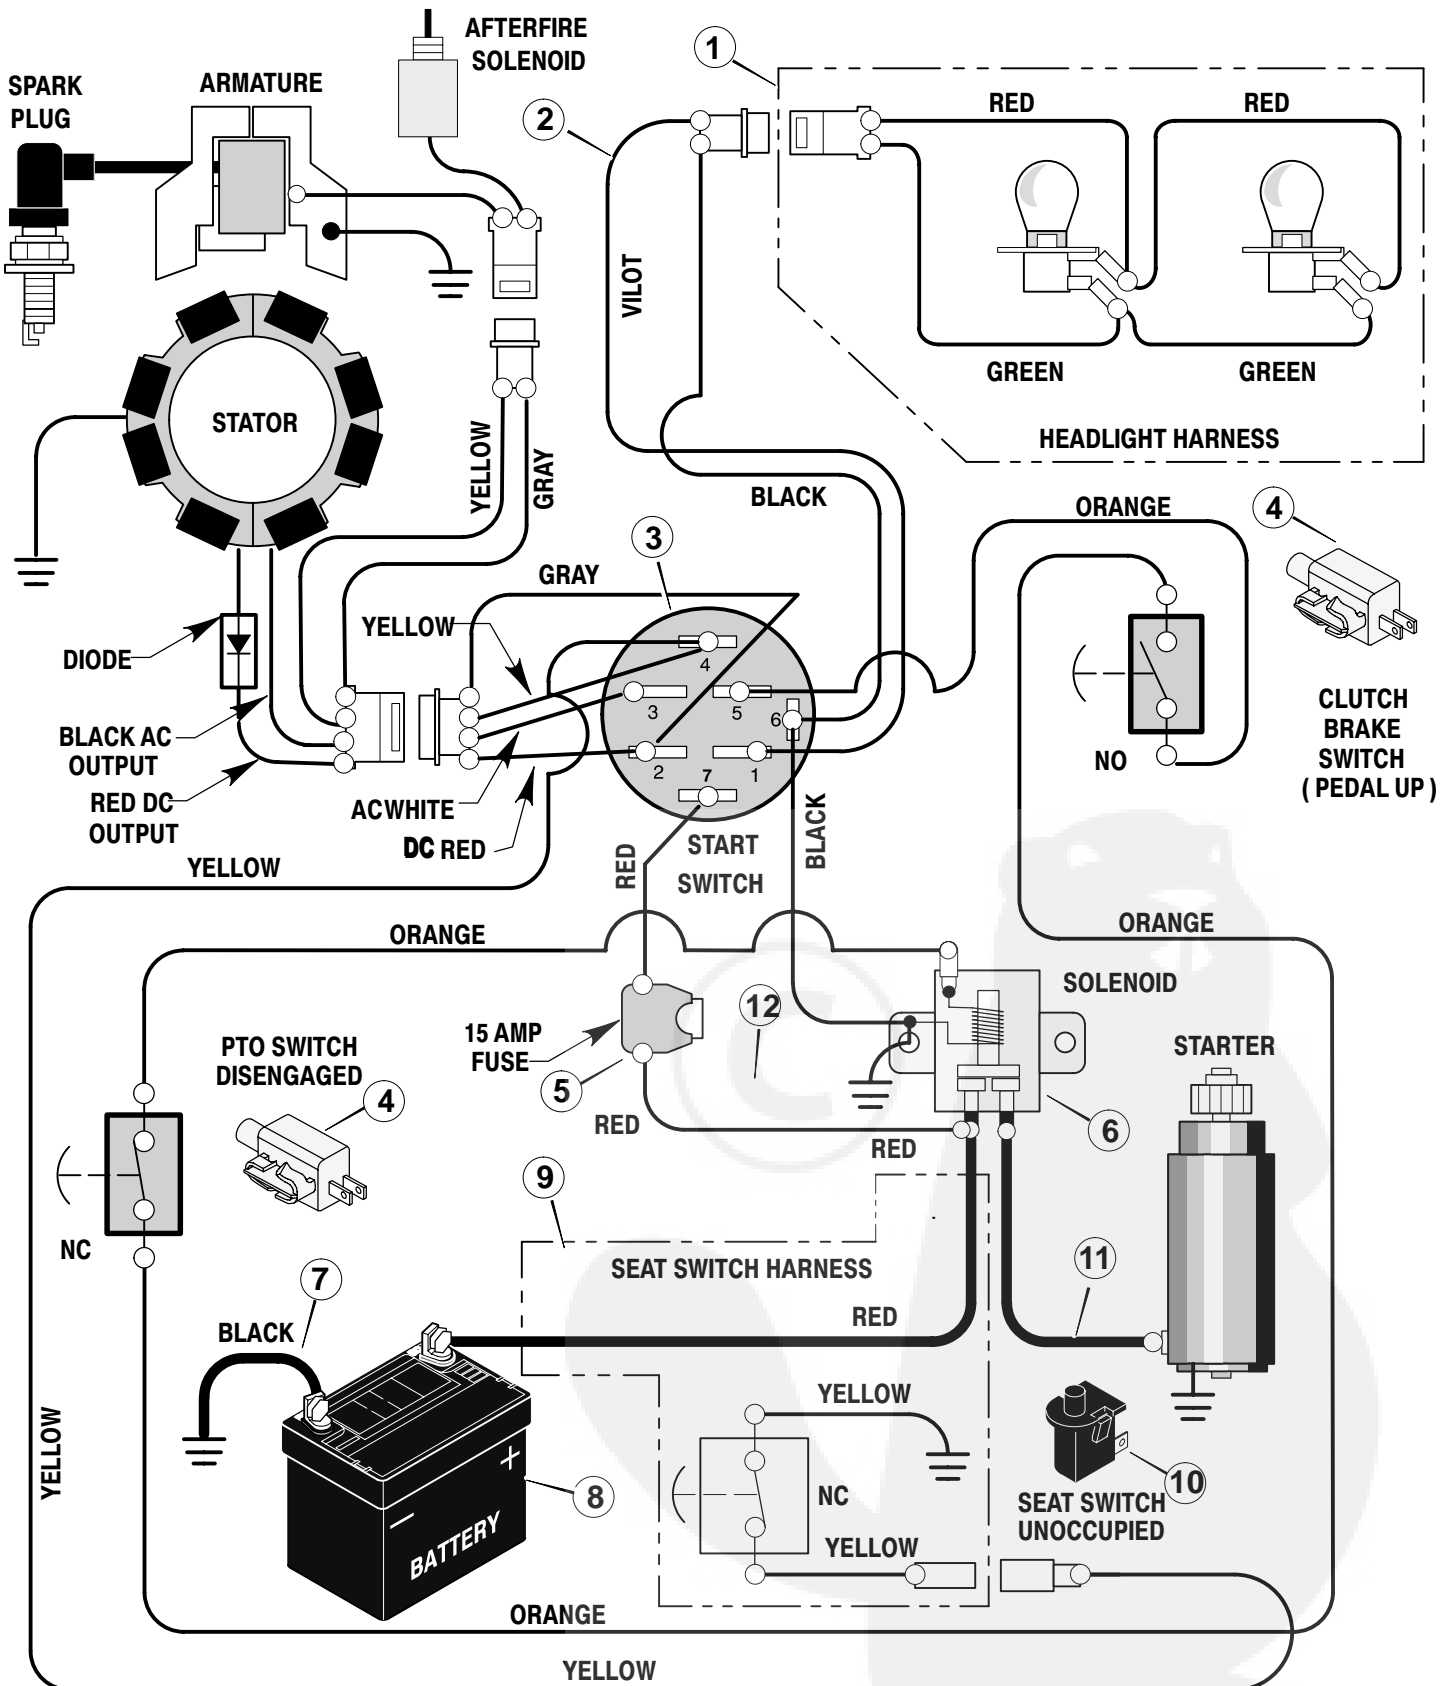

* Includes Key No. 17, 18, 30, 31, 32, 33, 45, 46, 53, 54, 55, and 56.

* * Includes Key No. 15.

MODEL 465601x50B

REPAIR PARTS ENGINE MOUNT ASSEMBLY

MODEL 465601x50B

REPAIR PARTS ENGINE MOUNT ASSEMBLY

Key No.	Description	Part No.	Key No.	Description	Part No.
1	Cap, Fuel	1001279	29	Tube, Right Exhaust	690541
2	Tank, Fuel	690333	30	Tube, Left Exhaust	690542
6	Screw	26x263	31	Bracket, Muffler Mounting	690537
15	Line, Fuel (18 inches long) **	7601033	32	Muffler	093259
16	Clamp **	095197	33	Bracket, Muffler	690538
18	Pipe, Oil Drain	092279	34	Choke	690401
19	Cap, Oil Drain	021651	35	Nut	015x68
20	Bolt	0025x7	36	Screw	26x201
21	Spacer	093077	37	Control, Throttle	093165
22	Pulley, Stack	690507	38	Shield Assy., Heat –Twin	1001656–717
23	Washer	17x170	39	Rod, Pivot	093137 Z
24	Lockwasher	019x35	40	Pin, Hair	0031x4
25	Bolt	01x140	41	Brace, Grille	092541
26	Gasket	711851	42	Guard, Heal Shield	1001620–717
28	Bolt	06x103	43	Screw	26x277

MODEL 465601x50B

REPAIR PARTS ELECTRICAL SYSTEM

Key No.	Description	Part No.
1	Harness, Light Wire	250x92
	Socket, Light	092372
	Bulb, Light	090084
2	Harness, Chassis Wire	250x112
3	Switch, Ignition	092556
	Key, Ignition	020729
	Nut, Hex	091489
	Cap, Ignition	091488
4	Switch, Limit	1001575
5	Fuse	302031
	Holder, Fuse	407078
6	Solenoid	094613
	Screw, Mounting	26x229
	Locknut	15x116
7	Cable, Battery Ground	024x32
	Screw, Ground Cable	26x213
8	Battery	021075
	Bolt, Carriage	002x82
	Wingnut	014x79
	Boot, Battery –Positive	690604
9	Harness, Seat Switch Wire	250x67
10	Switch, Seat Sensor	094159
11	Cable	024x31