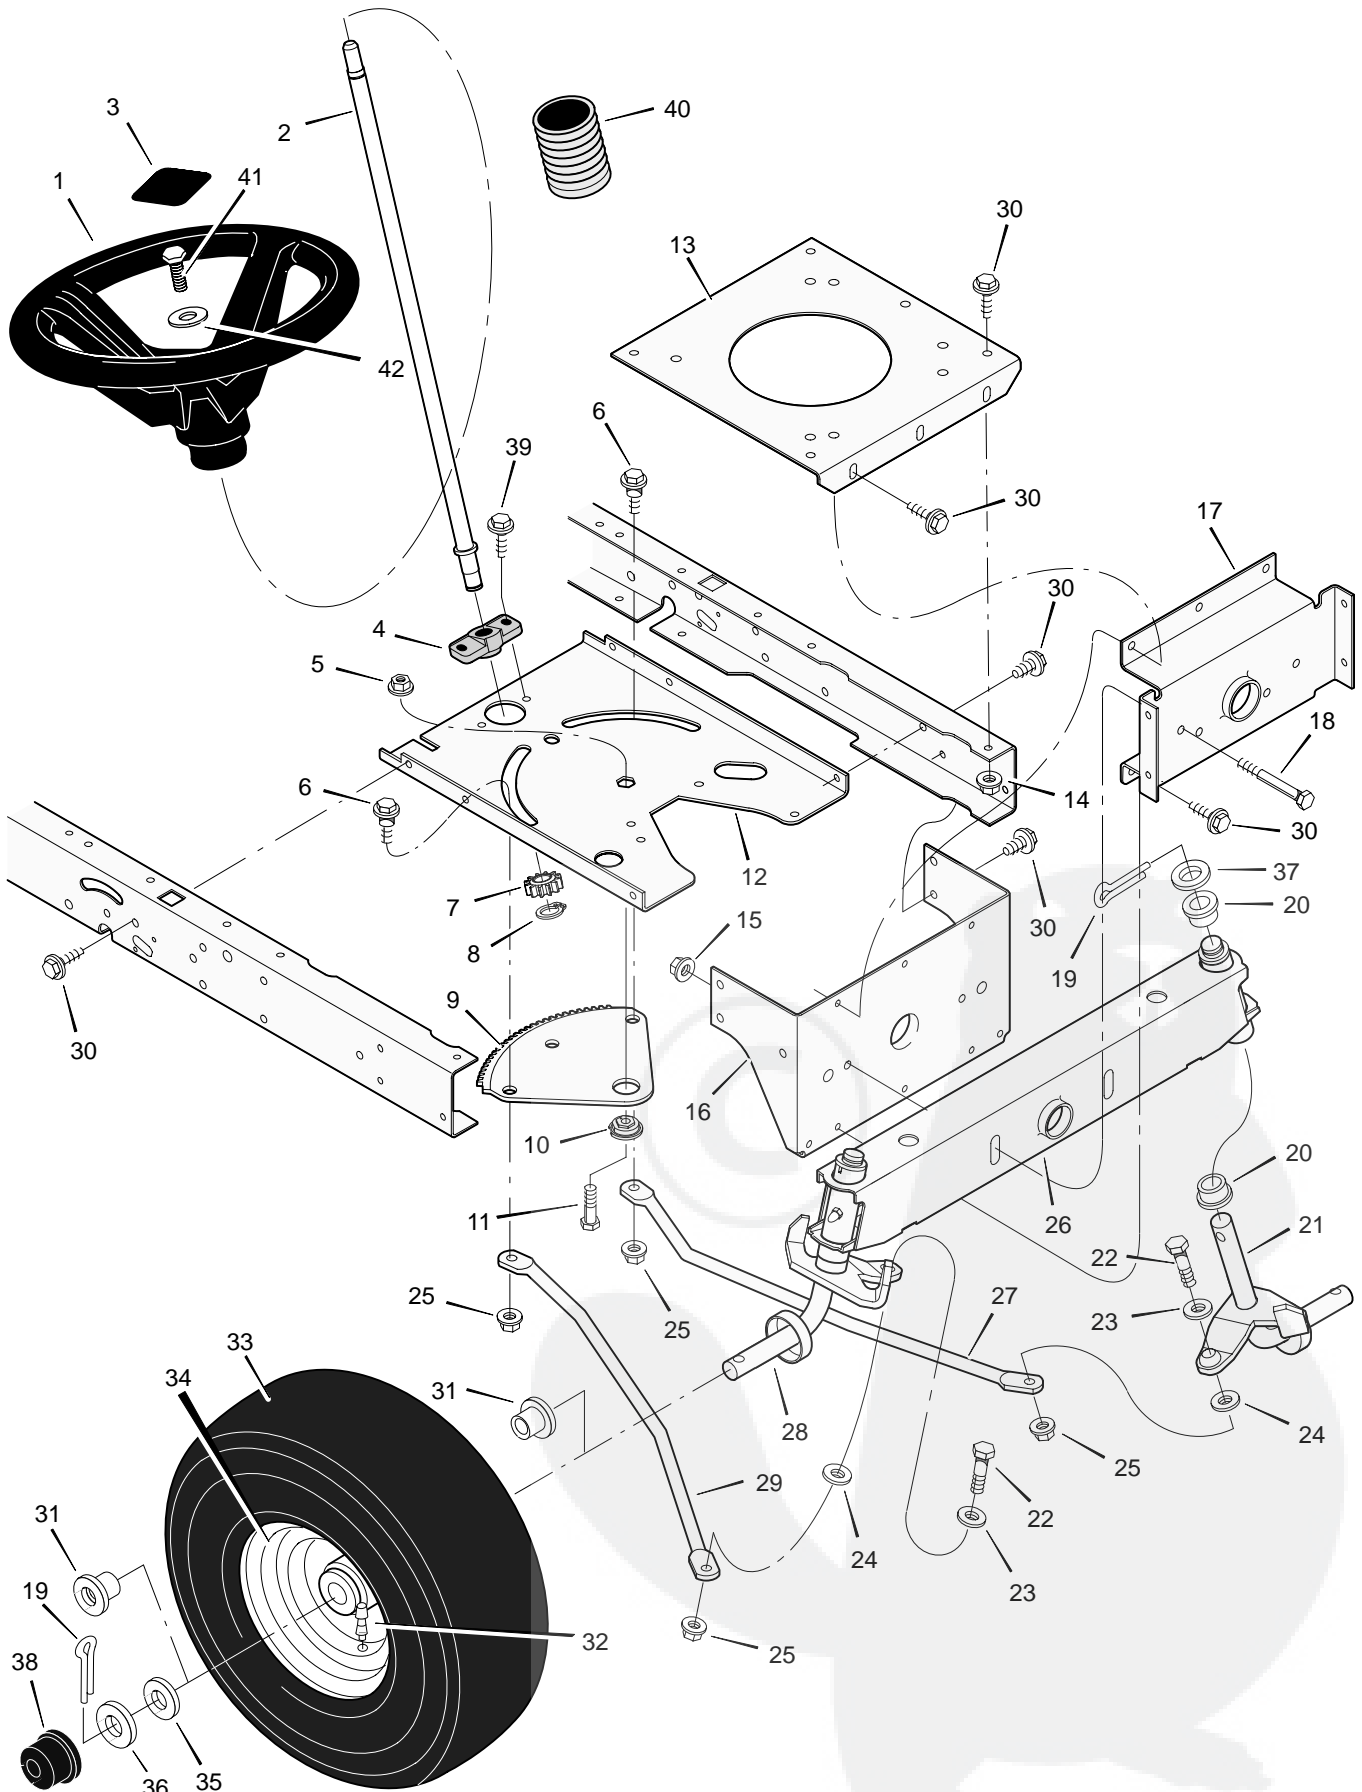

MODEL 465601x50B

REPAIR PARTS STEERING

MODEL 465601x50B

REPAIR PARTS STEERING

Key No.	Description	Part No.	Key No.	Description	Part No.
1	Wheel, Steering	095184	23	Washer	17x104
2	Post, Steering	690338	24	Washer	017x53 Z
3	Insert, Steering Wheel	711325	25	Nut, Flange	015x84
4	Bearing	094124	26	Axle Assembly	1001460E701
5	Nut, Flange	15x111	27	Drag Link, Left	095329E701
6	Bolt, Shoulder	009x57	28	Spindle Assembly, Right	094575E701
7	Gear, Pinion	690183	29	Drag Link, Right	095328E701
8	Ring, Snap	011x25	30	Screw	26x249
9	Gear, Sector	094121	31	Bearing, Wheel	091334
10	Bearing	094123	32	Stem, Valve	024373
11	Bolt	001x84	33	Tire *	024380
12	Plate, Steering	1001121E701	—	Tube	407924
13	Plate, Engine	094006E700	34	Wheel and Tire Assembly	094581-601
14	Nut, Flange	015x88	35	Washer	17x195
15	Nut, Flange	15x118	36	Washer	17x192
16	Bracket, Hanger	1001270E701	37	Washer	17x113
17	Axle, Hanger	094007E701	38	Hub Cap	094618
18	Bolt	01x146	39	Screw	26x267
19	Pin, Cotter	030x49	40	Bellows	092059
20	Bearing	690150	41	Bolt	0025x3
21	Spindle Assembly, Left	094576E701	42	Washer	17x146
22	Bolt	01x111			

* When you order a tire, make sure to give the brand name of the tire so that the tread pattern on the tire will match.