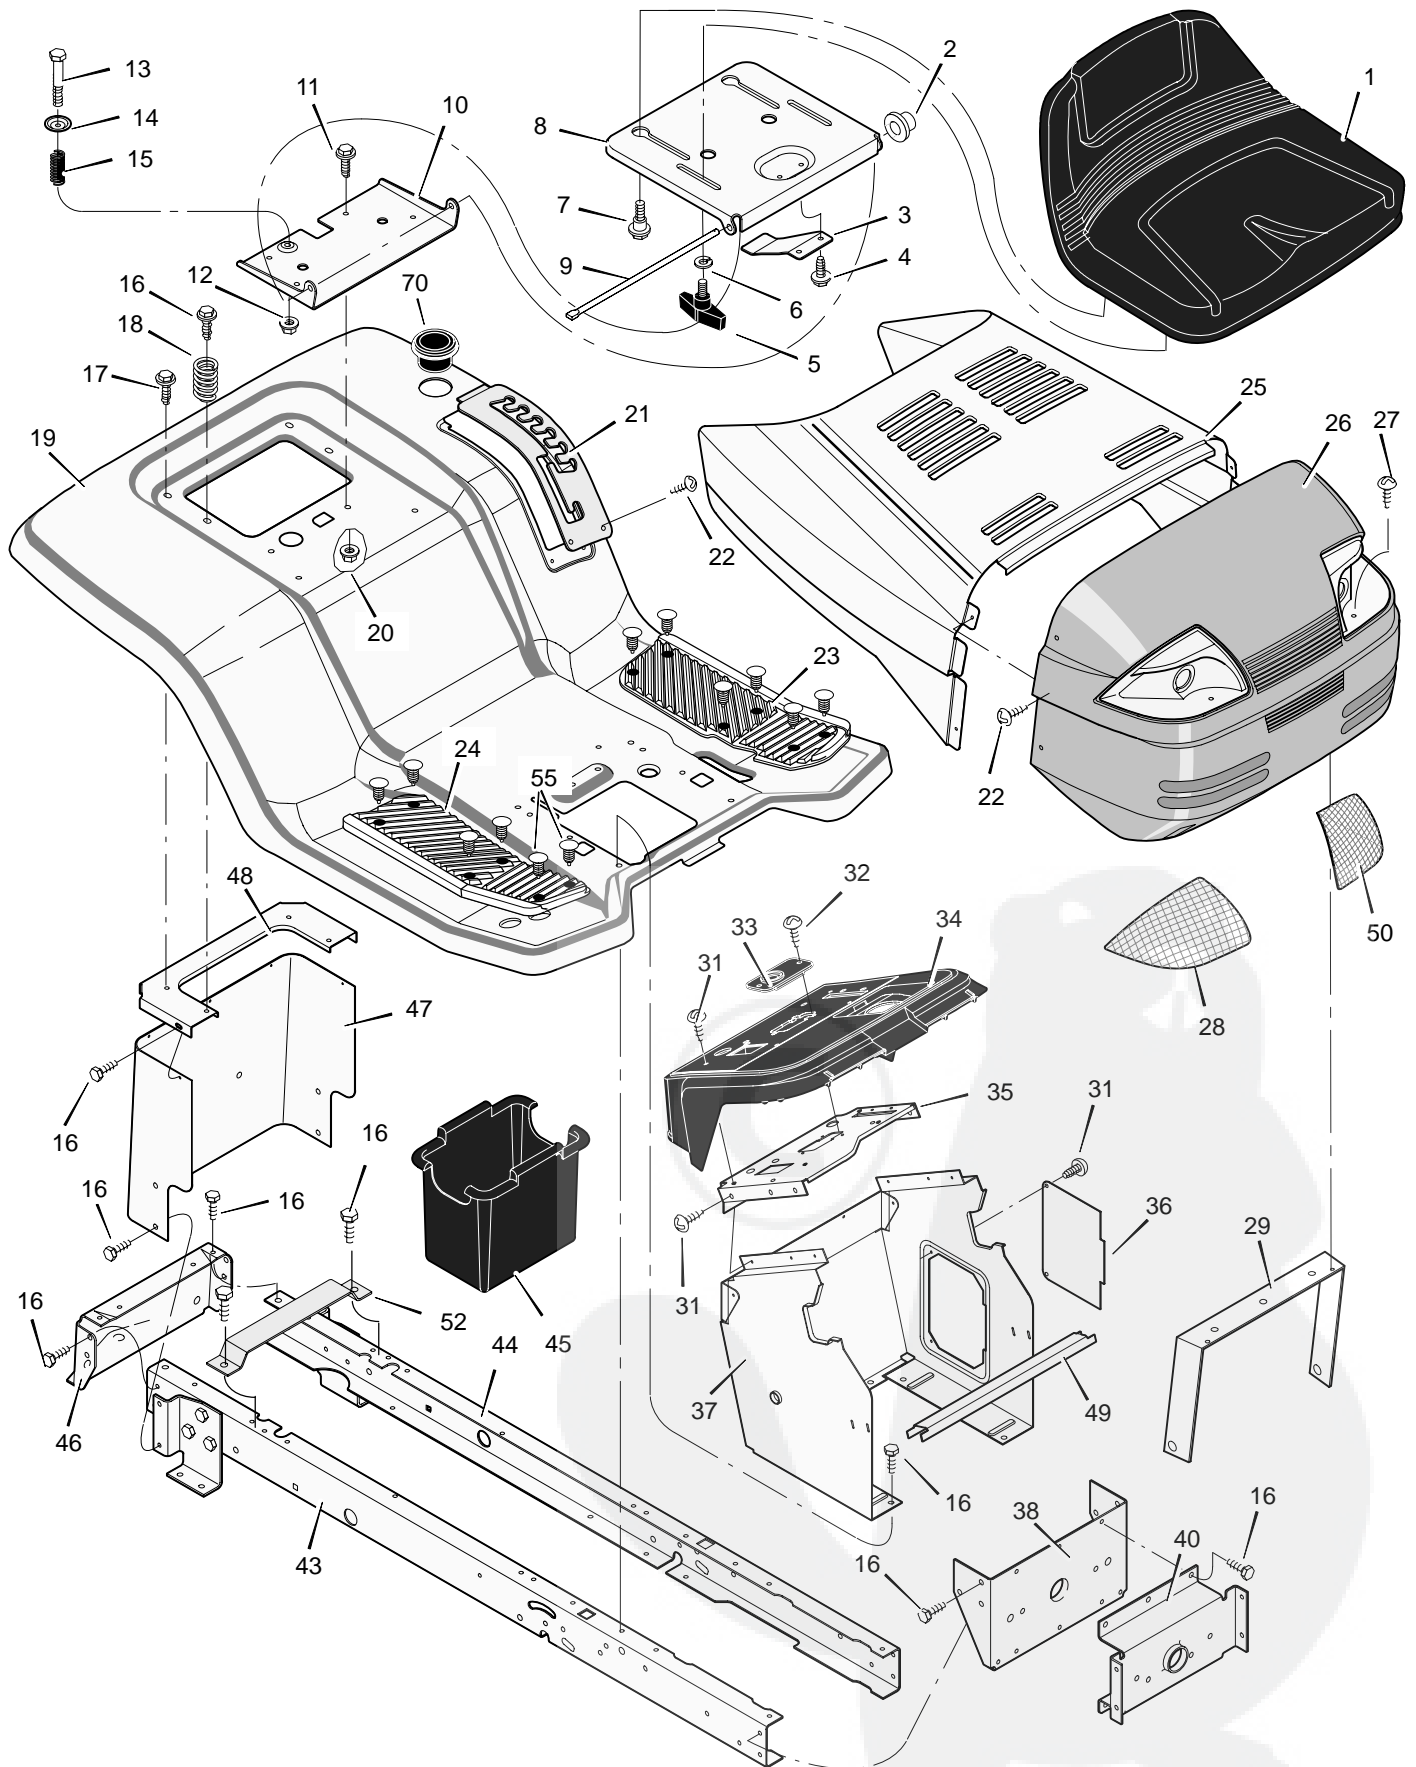

MODEL 465601x50B

REPAIR PARTS CHASSIS AND HOOD

MODEL 465601x50B

REPAIR PARTS CHASSIS AND HOOD

Key No.	Description	Part No.	Key No.	Description	Part No.
1	Seat	095236	27	Screw **	26x239
2	Cap, Push On	028x23	28	Lens, Right **	092539
3	Spring	094057	29	Brace, Grille **	092541
4	Screw	26x229	30	Pin, Hair	031x4
5	Bolt, Wing	1001054	31	Screw	26x270
6	Washer	017x47	32	Screw	26x238
7	Bolt, Shoulder	009x56	33	Bearing, Steering	094219
8	Support, Seat	094154E700	34	Dash (Grey)	095034
9	Rod, Pivot	094156 Z	35	Plate, Dash	094221E700
10	Bracket, Pivot	094153E700	36	Panel, Access	093007E700
11	Bolt	001x45	37	Support, Dash	095082E700
12	Nut	015x89	38	Bracket, Rear Hanger	1001270E701
13	Bolt, Shoulder	009x55	40	Axle, Hanger	094007E701
14	Washer	094155 Z	43	Frame, Right	1001268E701
15	Spring	164x31	44	Frame, Left	1001269E701
16	Screw	26x249	45	Container, Battery	690424
17	Screw	26x263	46	Plate, Hitch	1001002E701
18	Spring	164x30	47	Plate, Rear	690218E700
19	Deck, Seat	1001556E245	48	Top, Rear Plate	094186E700
20	Nut	015x88	49	Channel	095081E700
21	Plate, Index	094886E700	50	Lens, Left **	092540
22	Screw	009x47	52	Support, Battery	690482E701
23	Mat, Left	095437	55	Clip (Grey)	311087
24	Mat, Right	095438	70	Holder, Cup	1001542
25	Hood	093215E245	—	Instruction Book & Parts List	F-030734L
26	Grille Assembly (Includes Lens)	094869			

** These parts are included with Key number 26.