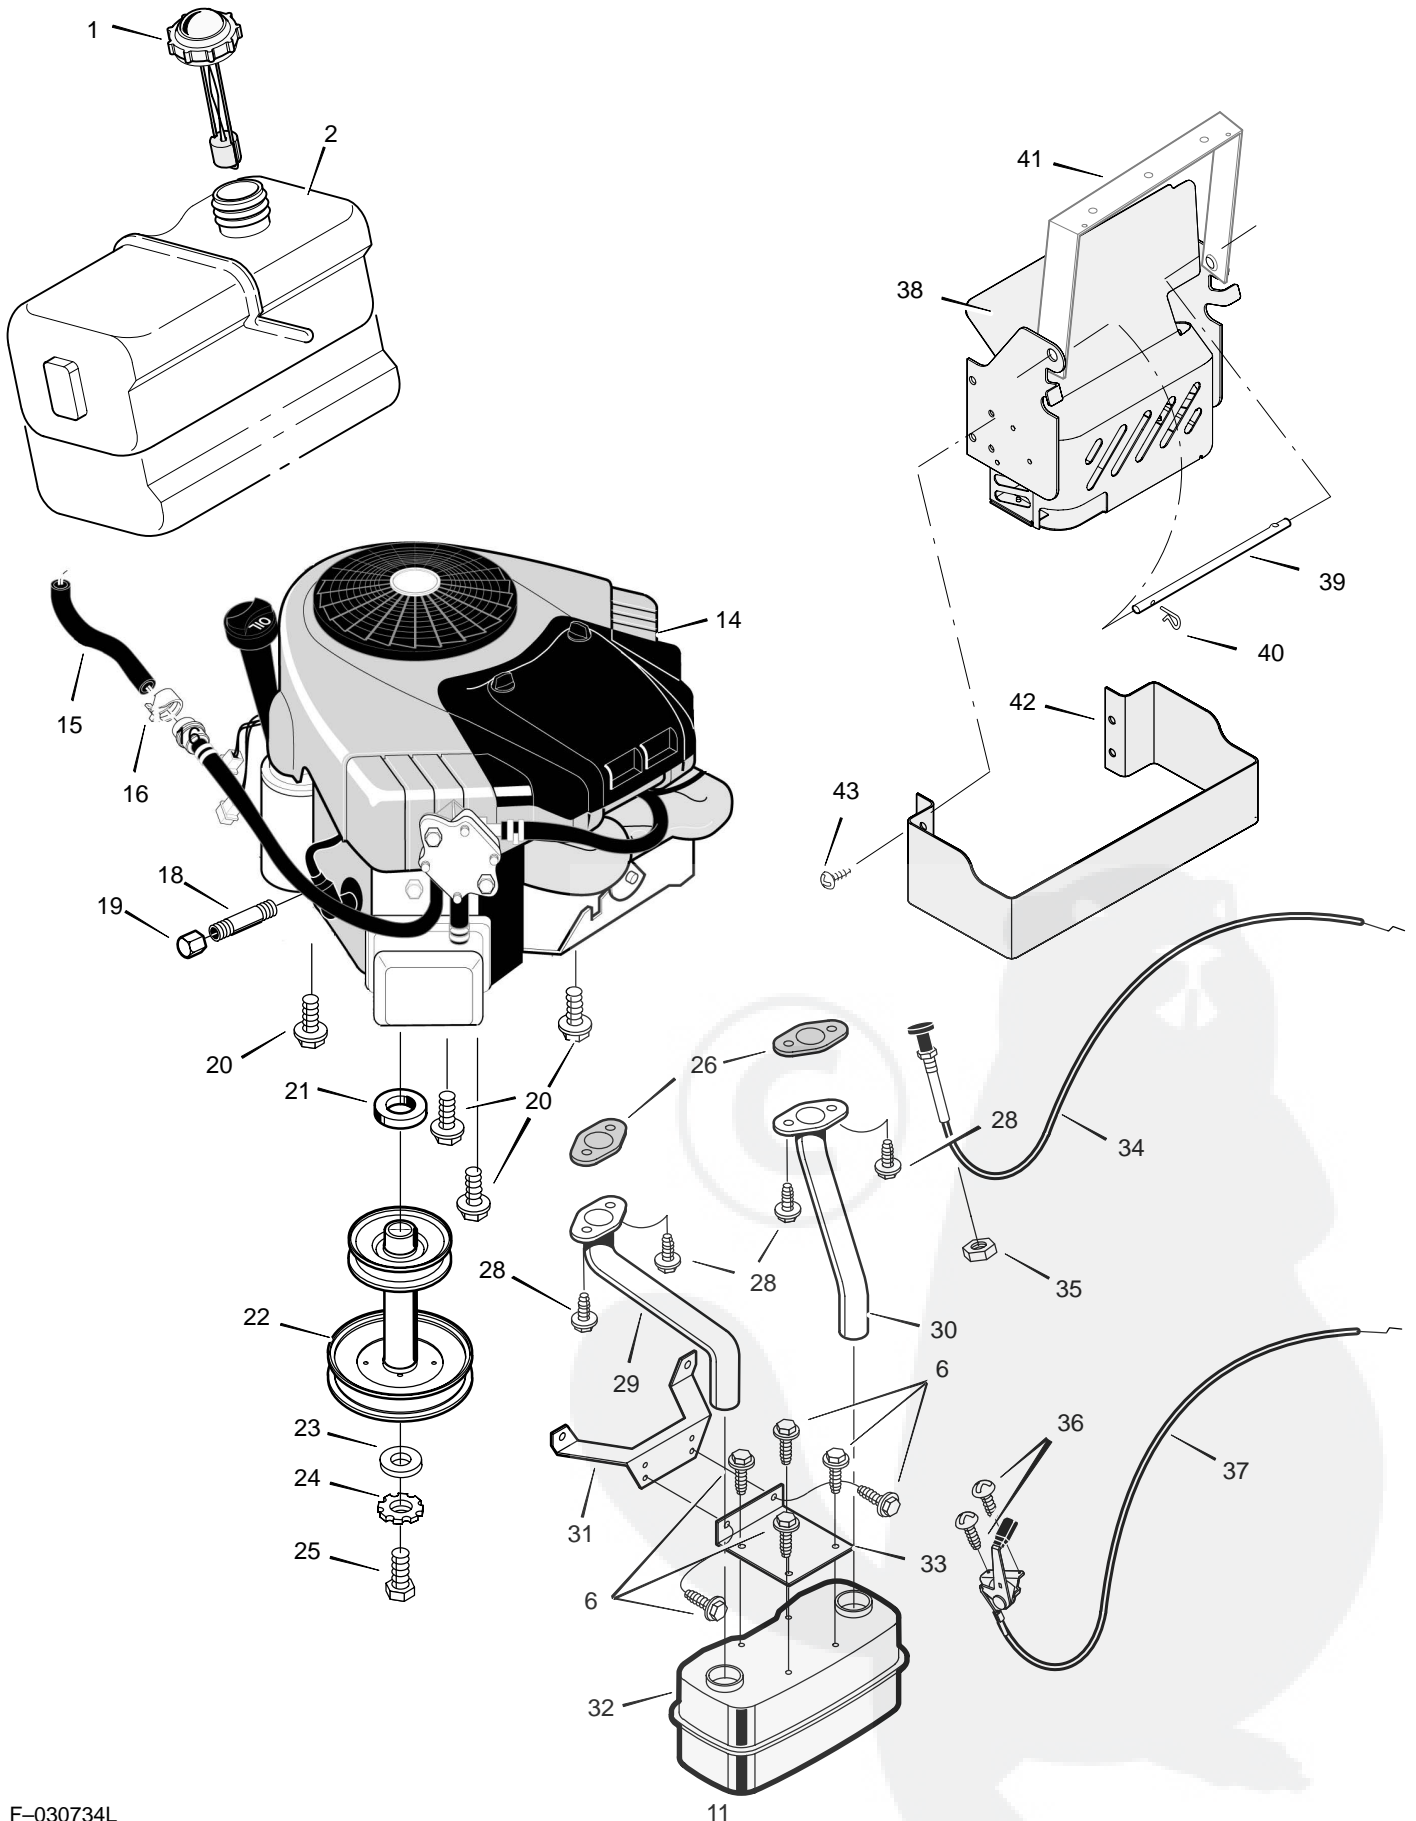

MODEL 465601x50B

REPAIR PARTS ENGINE MOUNT ASSEMBLY

MODEL 465601x50B

REPAIR PARTS ENGINE MOUNT ASSEMBLY

Key No.	Description	Part No.	Key No.	Description	Part No.
1	Cap, Fuel	1001279	29	Tube, Right Exhaust	690541
2	Tank, Fuel	690333	30	Tube, Left Exhaust	690542
6	Screw	26x263	31	Bracket, Muffler Mounting	690537
15	Line, Fuel (18 inches long) **	7601033	32	Muffler	093259
16	Clamp **	095197	33	Bracket, Muffler	690538
18	Pipe, Oil Drain	092279	34	Choke	690401
19	Cap, Oil Drain	021651	35	Nut	015x68
20	Bolt	0025x7	36	Screw	26x201
21	Spacer	093077	37	Control, Throttle	093165
22	Pulley, Stack	690507	38	Shield Assy., Heat –Twin	1001656–717
23	Washer	17x170	39	Rod, Pivot	093137 Z
24	Lockwasher	019x35	40	Pin, Hair	0031x4
25	Bolt	01x140	41	Brace, Grille	092541
26	Gasket	711851	42	Guard, Heal Shield	1001620–717
28	Bolt	06x103	43	Screw	26x277

* Parts are available from an Engine Authorized Service Center. See “Engines, Gasoline” or “Gasoline Engines” in the yellow pages of the telephone directory.

** These parts are included with Key number 2.