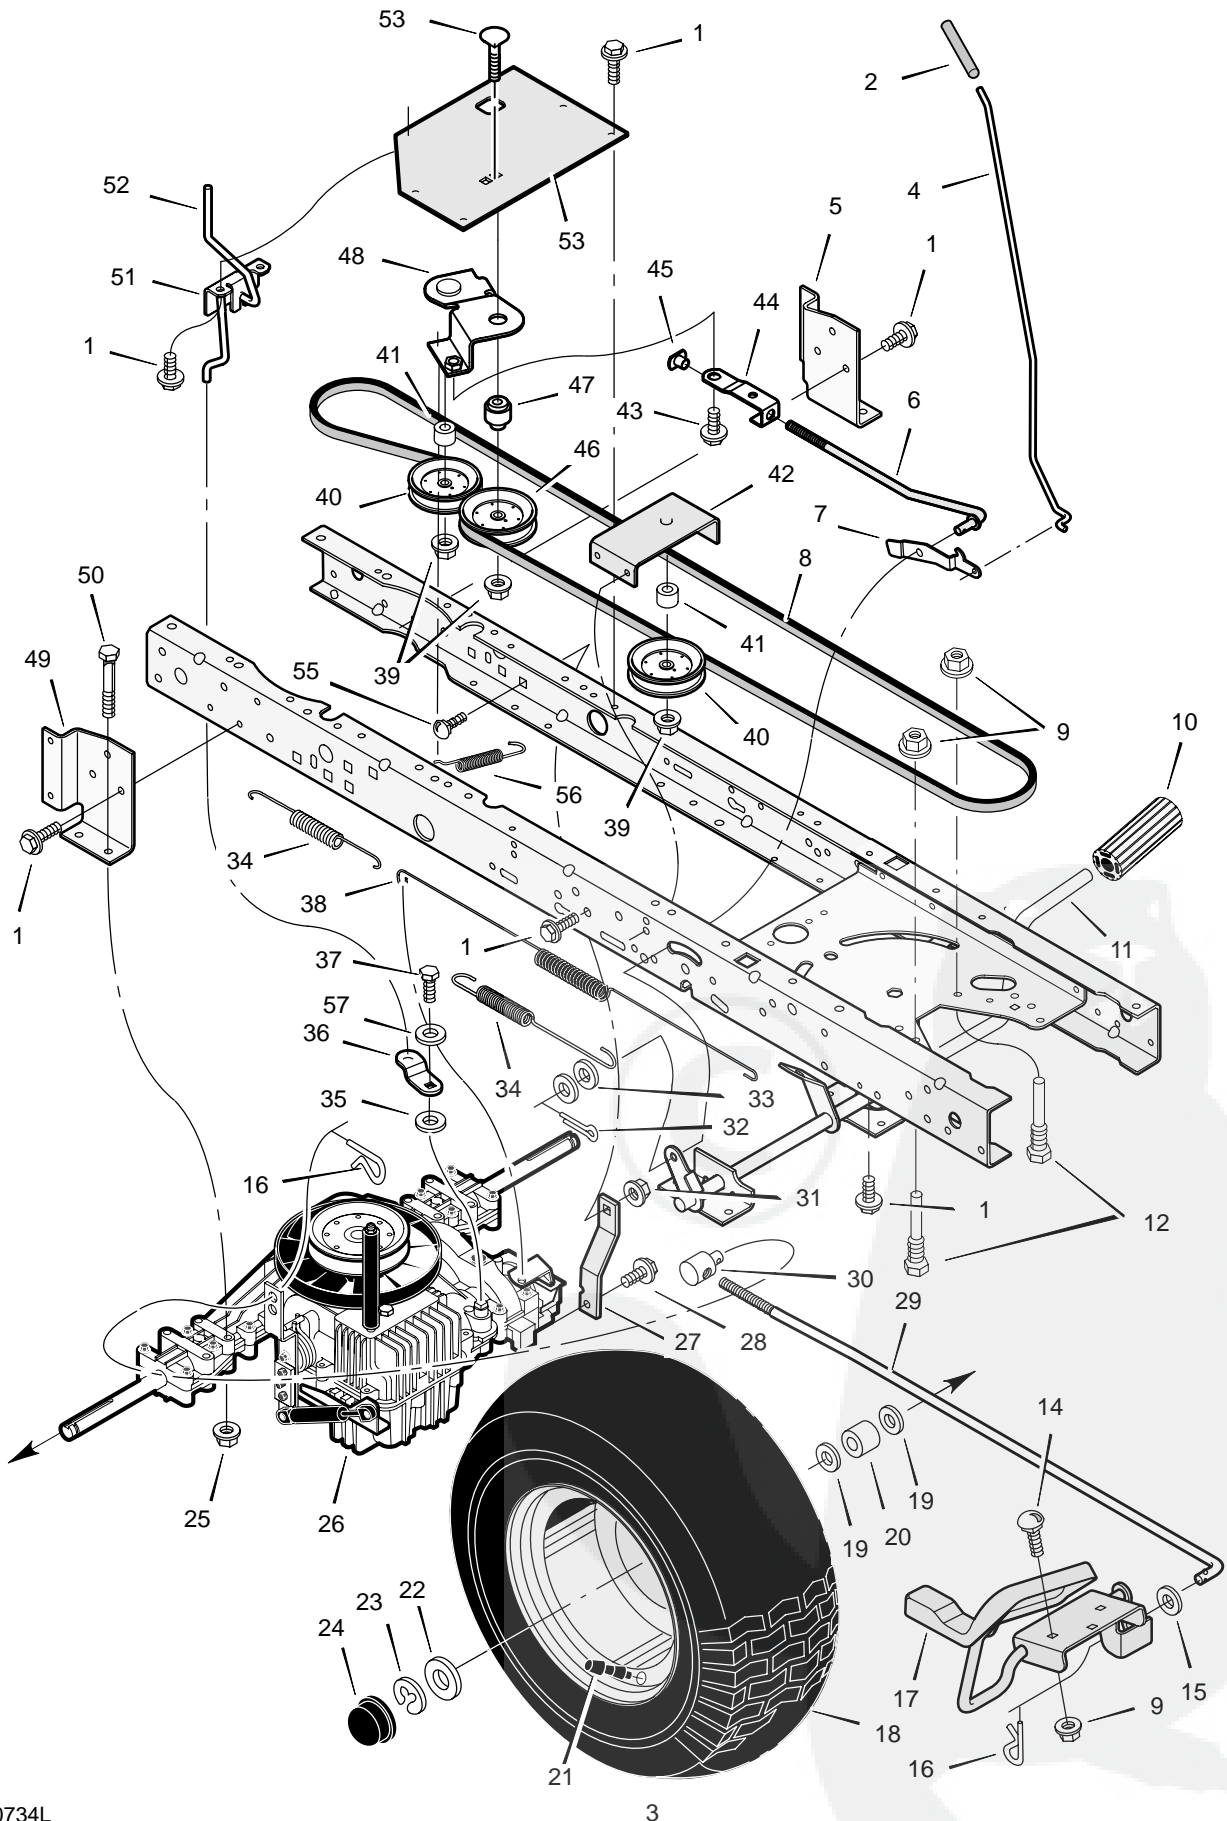

** These parts are included with Key number 26.

MODEL 465601x50B

REPAIR PARTS DRIVE ASSEMBLY

MODEL 465601x50B

REPAIR PARTS DRIVE ASSEMBLY

Key No.	Description	Part No.	Key No.	Description	Part No.
1	Screw	26x249	30	Nut, Adjusting	092132
2	Grip, Parking Brake	091079	31	Nut, Centerlock	015x84
4	Rod, Parking Brake	1001271 Z	32	Pin, Cotter	030x20
5	Bracket, Left Transaxle	094185E701	33	Washer	017x48
6	Rod, Clutch	1001013 Z	34	Spring, Extension	165x92
7	Latch, Parking Brake	094045 Z	35	Washer	17x148
8	V-Belt, Drive	37x106	36	Arm, Disconnect	1001086 Z
9	Nut, Flange	015x79	37	Capscrew	06x105
10	Pedal, Brake/Clutch	021544	38	Spring, Brake	165x150
11	Assembly, Brake Pedal	1001011E701	39	Locknut, Flange	015x98
12	Screw, Guide	094384	40	Pulley, Idler	690409
14	Bolt, Carriage	002x53	41	Spacer	690369
15	Washer	017x57	42	Bracket, Idler Assembly	1001097E701
16	Pin, Hair	0031x4	43	Bolt, Shoulder	009x49
17	Pedal Assembly, Hydro	1001231E701	44	Link, Clutch	1001007 Z
18	Wheel & Tire Ass'y, Rear	092300-601	45	Nut, Tee	1001014
--	Tire ONLY *	024430	46	Pulley, Idler	690410
--	Tube ONLY	407049	47	Bushing, Pivot	1001012
19	Washer	17x160	48	Arm Assembly, Idler	1001018 Z
20	Spacer	690554 Z	49	Bracket, Right Transaxle	094184E701
21	Stem, Valve	024373	50	Bolt, Hex	01x155
22	Washer	17x195	51	Bracket, Disconnect	1001214 Z
23	E-Ring	0011x3	52	Rod, Disconnect	1001215 Z
24	Cap, Hub	094618	53	Bracket, Idler Pivot	1001108E701
25	Nut, Centerlock	015x88	54	Bolt, Carriage	002x92
26	Transaxle	**	55	Bolt, Carriage	002x78
27	Strap, Torque	1001085E701	56	Spring, Clutch	165x155
28	Screw	26x216	57	Washer	017x38
29	Rod, Control	1001234 Z			