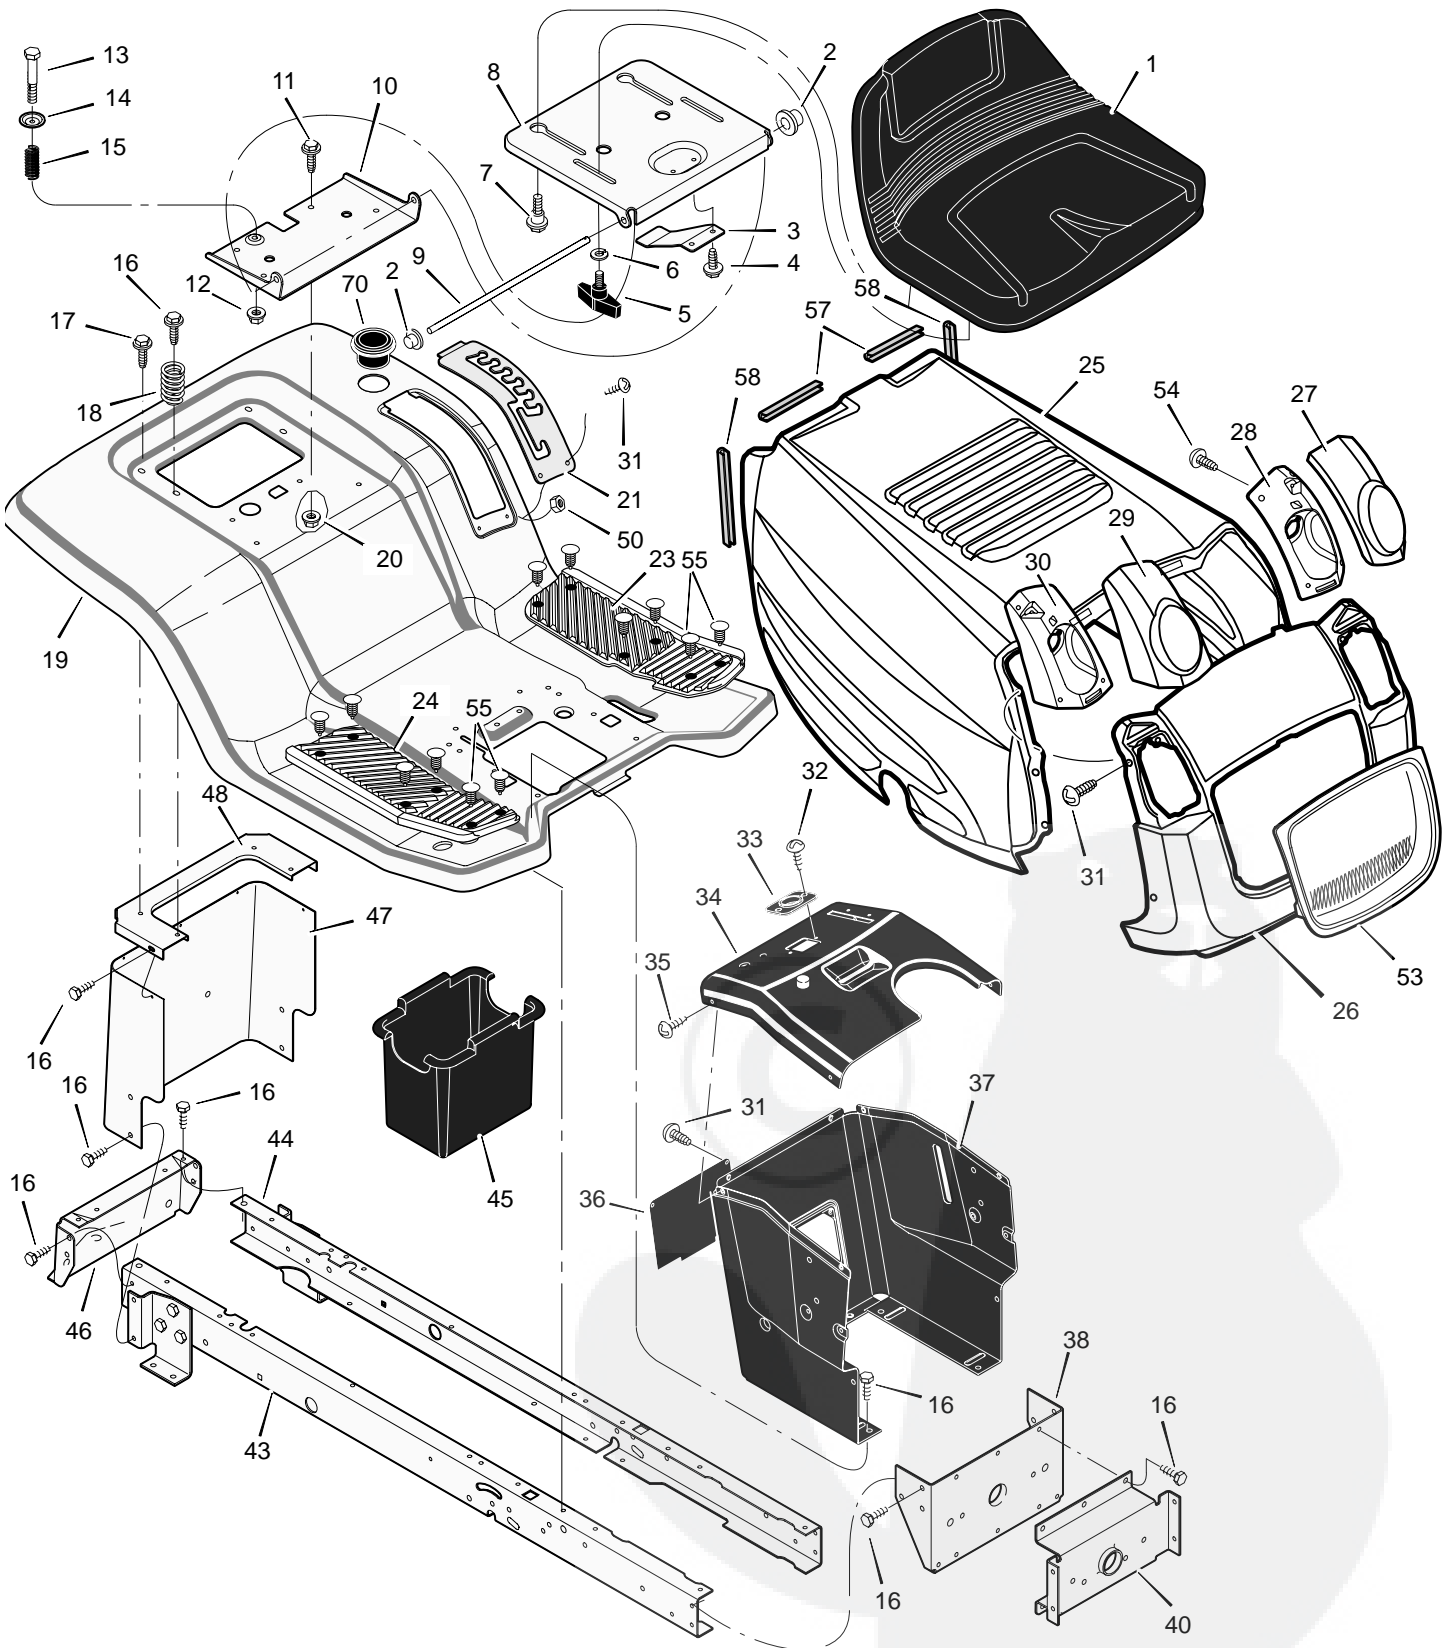

MODEL 465604x50A

REPAIR PARTS CHASSIS & HOOD

MODEL 465604x50A

REPAIR PARTS CHASSIS & HOOD

Key No.	Part No.	Description	Key No.	Part No.	Description
1	095236	Seat	28	1001550	Housing, Left Headlamp
2	028x23	Cap, Push On	29	1001551	Lens, Right
3	094057	Spring	30	1001549	Housing, Right Headlamp
4	26x229	Screw	31	26x270	Screw
5	1001054	Bolt, Wing	32	26x238	Screw
6	017x47 Z	Washer	33	1001491	Bearing, Steering
7	009x56	Bolt, Shoulder	34	1001593E717	Dash
8	094154E700	Support, Seat	35	26x201	Screw
9	094156 Z	Rod, Pivot	36	093007E700	Panel, Access
10	1001648E700	Bracket, Pivot	37	095318E717	Support, Dash
11	001x45	Bolt	38	1001270E700	Bracket, Rear Hanger
12	015x89	Nut	40	094007E700	Axle, Hanger
13	009x55	Bolt, Shoulder	43	1001268E700	Frame, Right
14	094155 Z	Washer	44	1001269E700	Frame, Left
15	164x31	Spring	45	690424	Container, Battery
16	26x249	Screw	46	1001002E700	Plate, Hitch
17	26x263	Screw	47	690218E700	Plate, Rear
18	164x30	Spring	48	094186E700	Top, Rear Plate
19	1001556E245	Deck, Seat	50	015x81	Nut
20	15x123	Nut	53	1001541	Insert, Grille
21	094886E700	Plate, Index	54	26x259	Screw
22	009x47	Screw	55	311087	Clip, Gray
23	095437	Mat, Left	57	1001652	Trim, Hood (3.75")
24	095438	Mat, Right	58	1001653	Trim, Hood (6.5")
25	1001537E245	Hood	70	1001542	Holder, Cup
26	1001533E717	Grille	--	F-030761L	Instruction Book & Parts List
27	1001552	Lens, Left