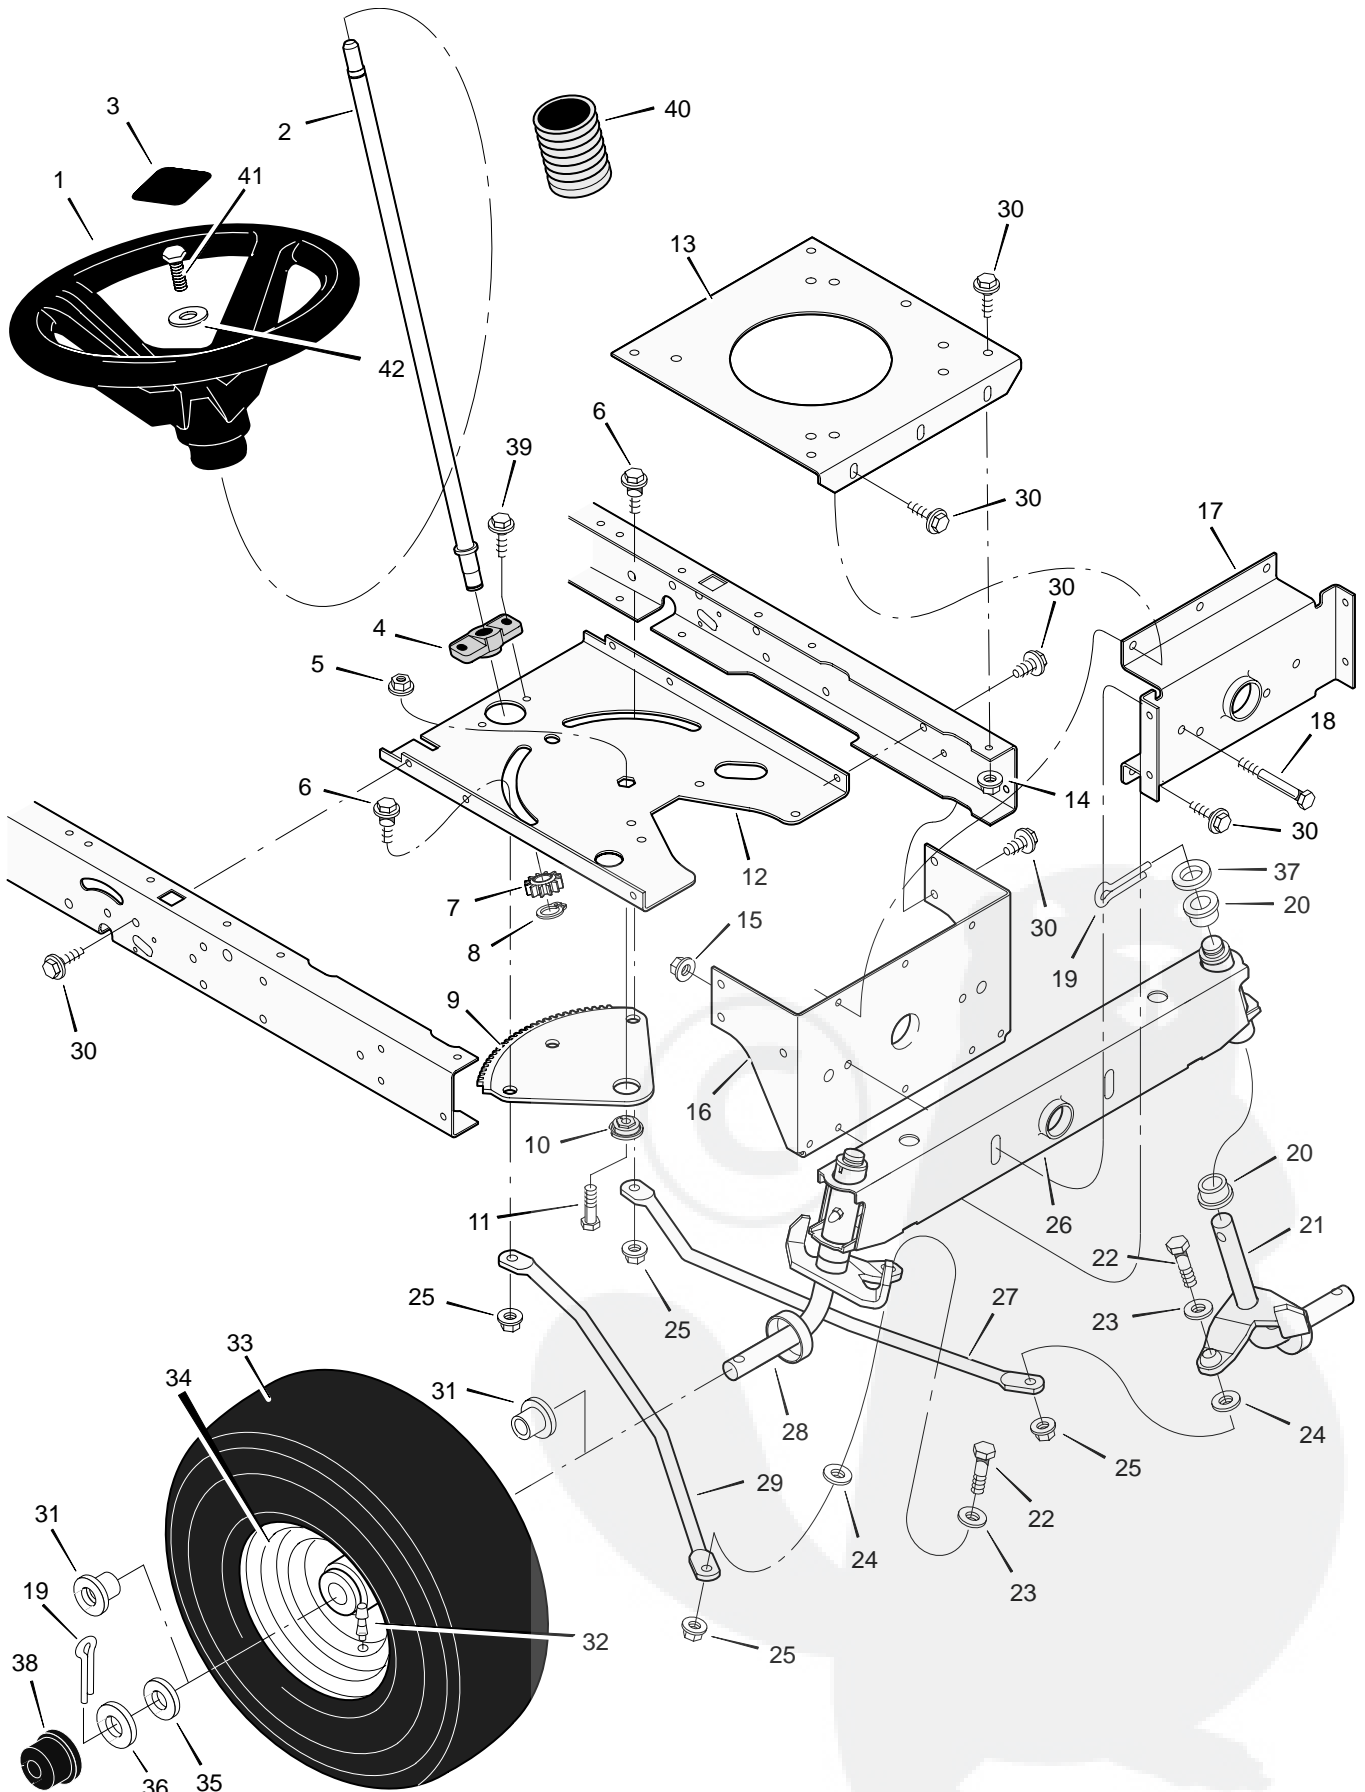

MODEL 465604x50A

REPAIR PARTS STEERING

Key No.	Part No.	Description	Key No.	Part No.	Description
1	095184	Wheel, Steering	23	17x104	Washer
2	690625	Post, Steering	24	017x53 Z	Washer
3	711325	Insert, Steering Wheel	25	015x84	Nut, Flange
4	094124	Bearing	26	1001460E700	Axle Assembly
5	15x111	Nut, Flange	27	095329E700	Drag Link, Left
6	009x57	Bolt, Shoulder	28	094575E700	Spindle Assembly, Right
7	690183E700	Gear, Pinion	29	095328E700	Drag Link, Right
8	011x25	Ring, Snap	30	26x249	Screw
9	094121E700	Gear, Sector	31	091334	Bearing, Wheel
10	094123	Bearing	32	024373	Stem, Valve
11	001x84	Bolt	33	024380	Tire *
12	1001121E700	Plate, Steering	--	407924	Tube
13	094006E700	Plate, Engine	34	094581-601	Wheel and Tire Assembly
14	015x88	Nut, Flange	35	17x195	Washer
15	15x118	Nut, Flange	36	17x192	Washer
16	1001270E700	Bracket, Hanger	37	17x113	Washer
17	094007E700	Axle, Hanger	38	094618	Hub Cap
18	01x146	Bolt	39	26x267	Screw
19	030x49	Pin, Cotter	40	092059	Bellows
20	690150	Bearing	41	0025x3	Bolt
21	094576E700	Spindle Assembly, Left	42	17x146	Washer
22	01x111	Bolt			

* When you order a tire, make sure to give the brand name of the tire so that the tread pattern on the tire will match.