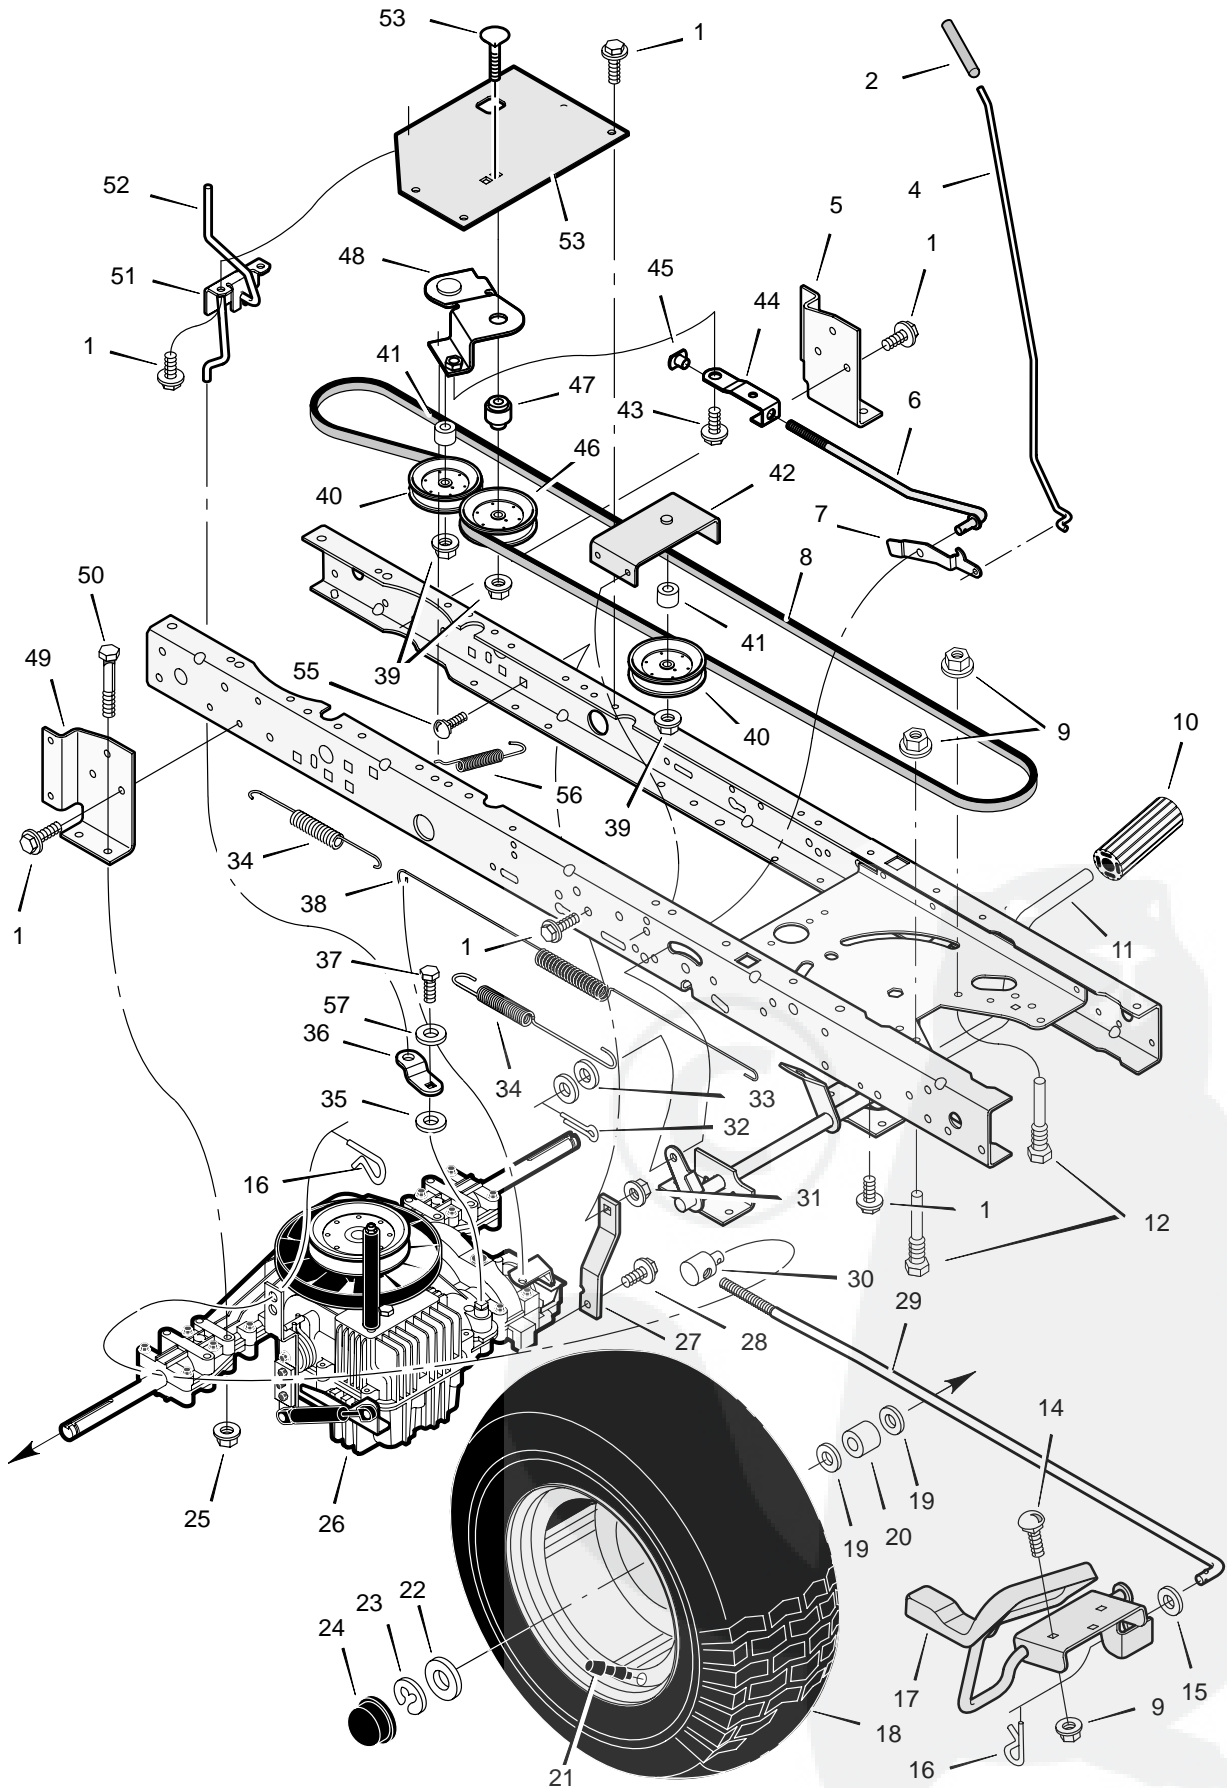

MODEL 465604x50A

REPAIR PARTS DRIVE ASSEMBLY

MODEL 465604x50A

REPAIR PARTS DRIVE ASSEMBLY

Key No.	Part No.	Description	Key No.	Part No.	Description
1	26x249	Screw	30	092132	Nut, Adjusting
2	091079	Grip, Parking Brake	31	015x84	Nut, Centerlock
4	1001245 Z	Rod, Parking Brake	32	030x20	Pin, Cotter
5	094185E700	Bracket, Left Transaxle	33	017x48	Washer
6	1001013 Z	Rod, Clutch	34	165x92	Spring, Extension
7	094045 Z	Latch, Parking Brake	35	17x148	Washer
8	37x106	V-Belt, Drive	36	1001086 Z	Arm, Disconnect
9	015x79	Nut, Flange	37	06x105	Capscrew
10	021544	Pedal, Brake/Clutch	38	165x150	Spring, Brake
11	1001011E700	Assembly, Brake Pedal	39	015x98	Locknut, Flange
12	094384	Screw, Guide	40	690409	Pulley, Idler
14	002x53	Bolt, Carriage	41	690369	Spacer
15	017x57	Washer	42	1001097	Bracket, Idler Assembly
16	0031x4	Pin, Hair	43	009x49	Bolt, Shoulder
17	1001231E700	Pedal Assembly, Hydro	44	1001007 Z	Link, Clutch
18	092300-601	Wheel & Tire Ass'y, Rear	45	1001014	Nut, Tee
- -	024430	Tire ONLY *	46	690410	Pulley, Idler
- -	407049	Tube ONLY	47	1001012	Bushing, Pivot
19	17x160	Washer	48	1001018 Z	Arm Assembly, Idler
20	690554 Z	Spacer	49	094184E700	Bracket, Right Transaxle
21	024373	Stem, Valve	50	01x155	Bolt, Hex
22	17x195	Washer	51	1001214 Z	Bracket, Disconnect
23	0011x3	E-Ring	52	1001215 Z	Rod, Disconnect
24	094618	Cap, Hub	53	1001108	Bracket, Idler Pivot
25	015x88	Nut, Centerlock	54	002x92	Bolt, Carriage
26	**	Transaxle	55	002x78	Bolt, Carriage
27	1001085	Strap, Torque	56	165x155	Spring, Clutch
28	26x216	Screw	57	017x38	Washer
29	1001234 Z	Rod, Control			

* When you order a tire, make sure to give the brand name of the tire so that the tread pattern on the tire will match.

** For information on Replacement Parts see the Central Parts Distributor in your area.