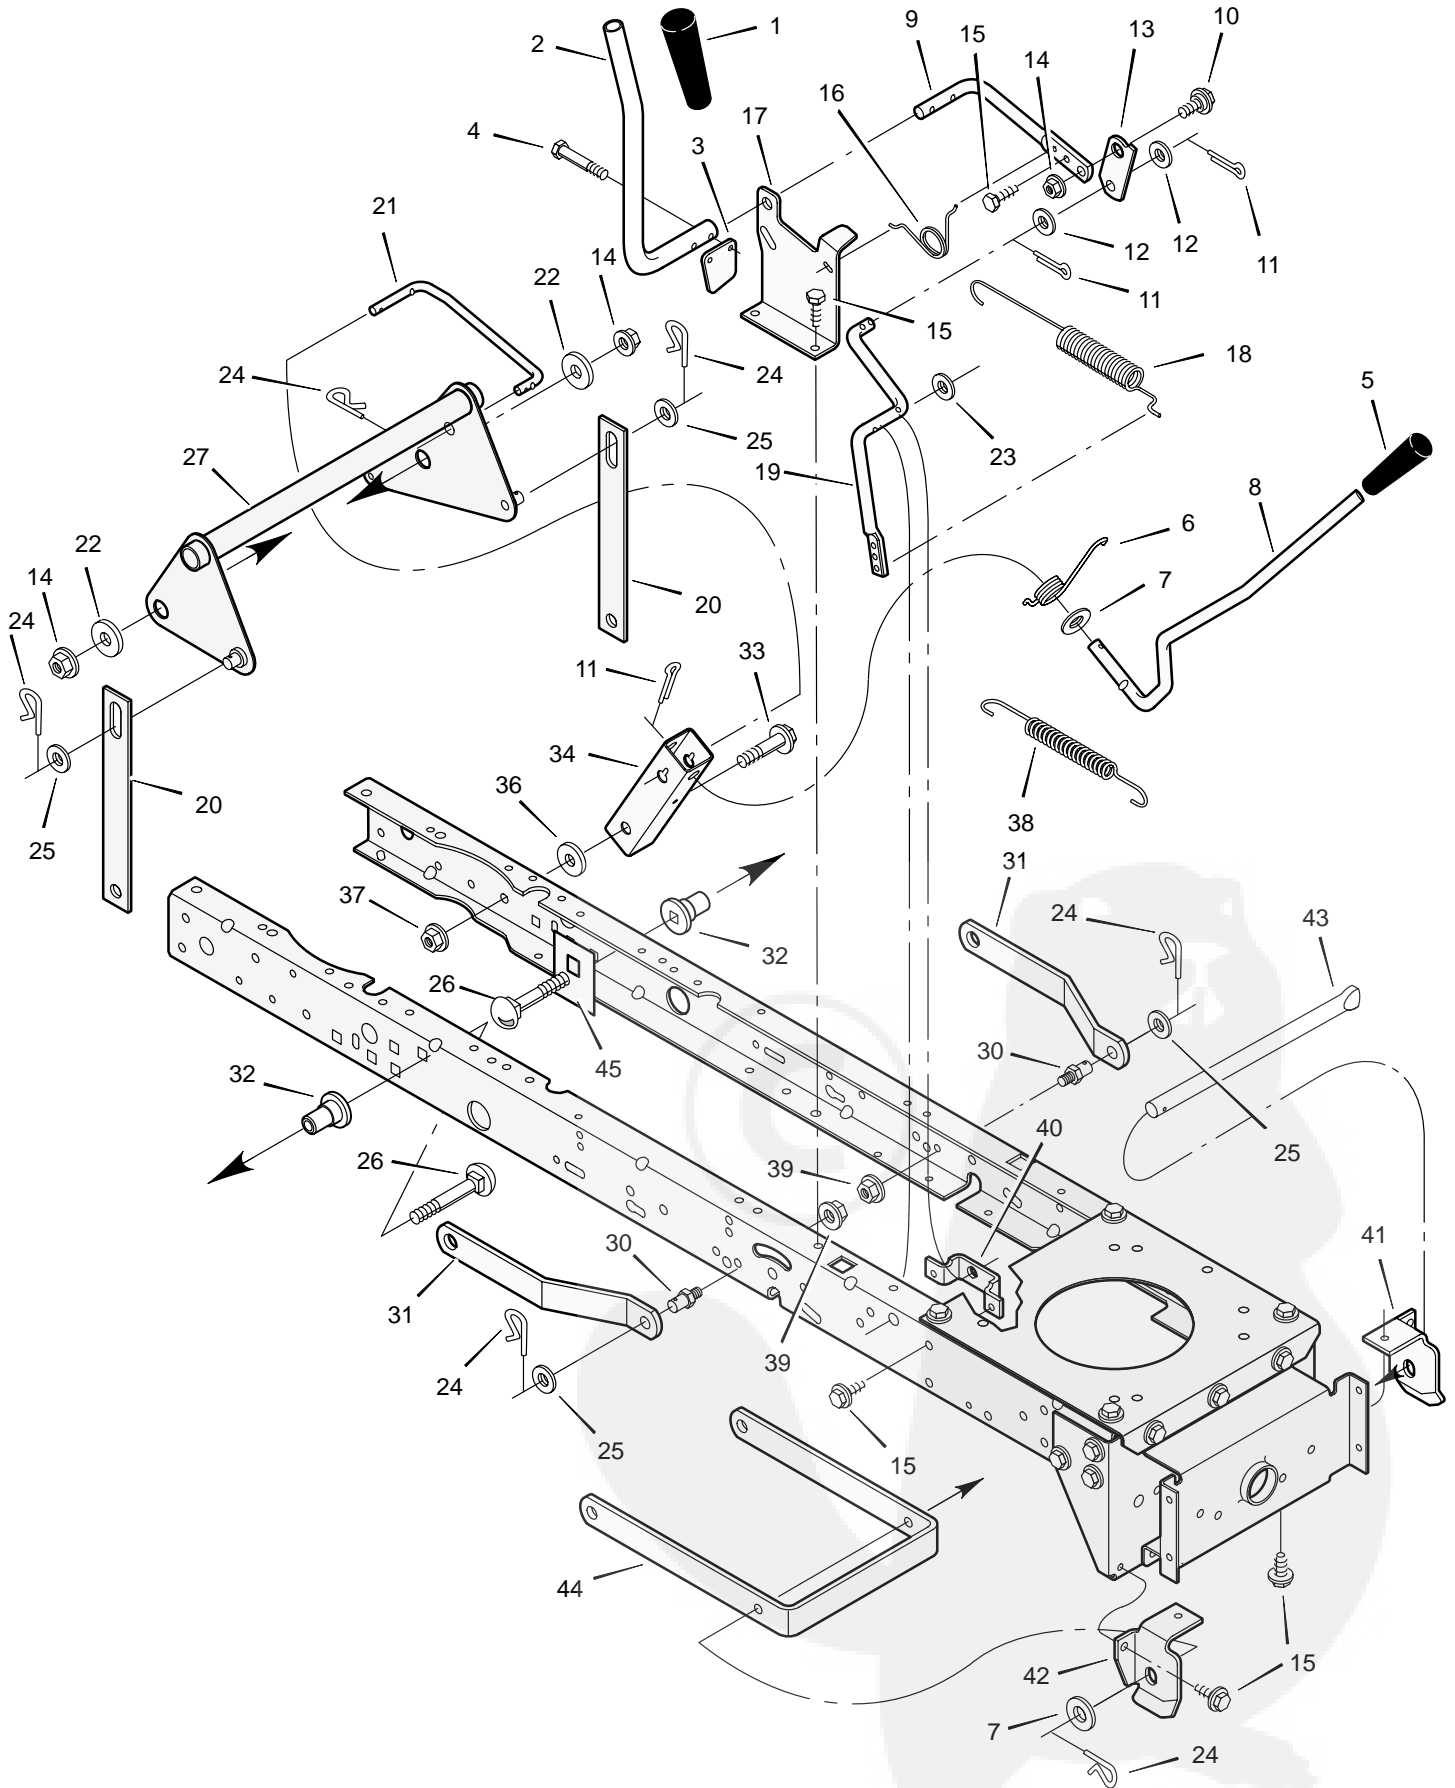

MODEL 465604x50A

REPAIR PARTS MOWER HOUSING SUSPENSION

MODEL 465604x50A

REPAIR PARTS MOWER HOUSING SUSPENSION

Key No.	Part No.	Description	Key No.	Part No.	Description
1	092698	Grip, PTO	23	017x57	Washer
2	094826 Z	Handle, PTO	24	0031x4	Pin, Hair
3	094022 Z	Pad, Switch	25	017x91	Washer
4	0025x3	Bolt	26	002x85	Bolt, Carriage
5	092697	Grip	27	1001111E700	Lever Assembly, Lift
6	166x40	Spring	30	094067	Pin
7	17x103	Washer	31	094055E700	Bracket, Rear Suspension
8	690533	Handle, Lift	32	690151	Spacer, Lifter
9	094017 Z	Lever, PTO	33	09x53	Bolt, Shoulder
10	009x39	Bolt, Shoulder	34	094015E700	Bracket, Pivot
11	030x20	Pin, Cotter	36	17x191	Washer
13	094004 Z	Link, PTO	37	015x84	Nut, Flange
14	015x84	Nut, Flange	38	165x133	Spring
15	26x249	Screw	39	015x68	Nut, Flange
16	166x39	Spring	40	094005E700	Bracket, PTO
17	094018E700	Bracket, PTO	41	094027E700	Hanger, Left Deck
18	165x120	Spring	42	094026E700	Hanger, Right Deck
19	690394E700	Crank, PTO	43	094158 Z	Rod, Hanger
20	690212E700	Link, Lift	44	690539E700	Bracket, Suspension
21	690122E700	Link, Lift Handle	45	1001098E700	Plate, Stiffening
22	17x168	Washer