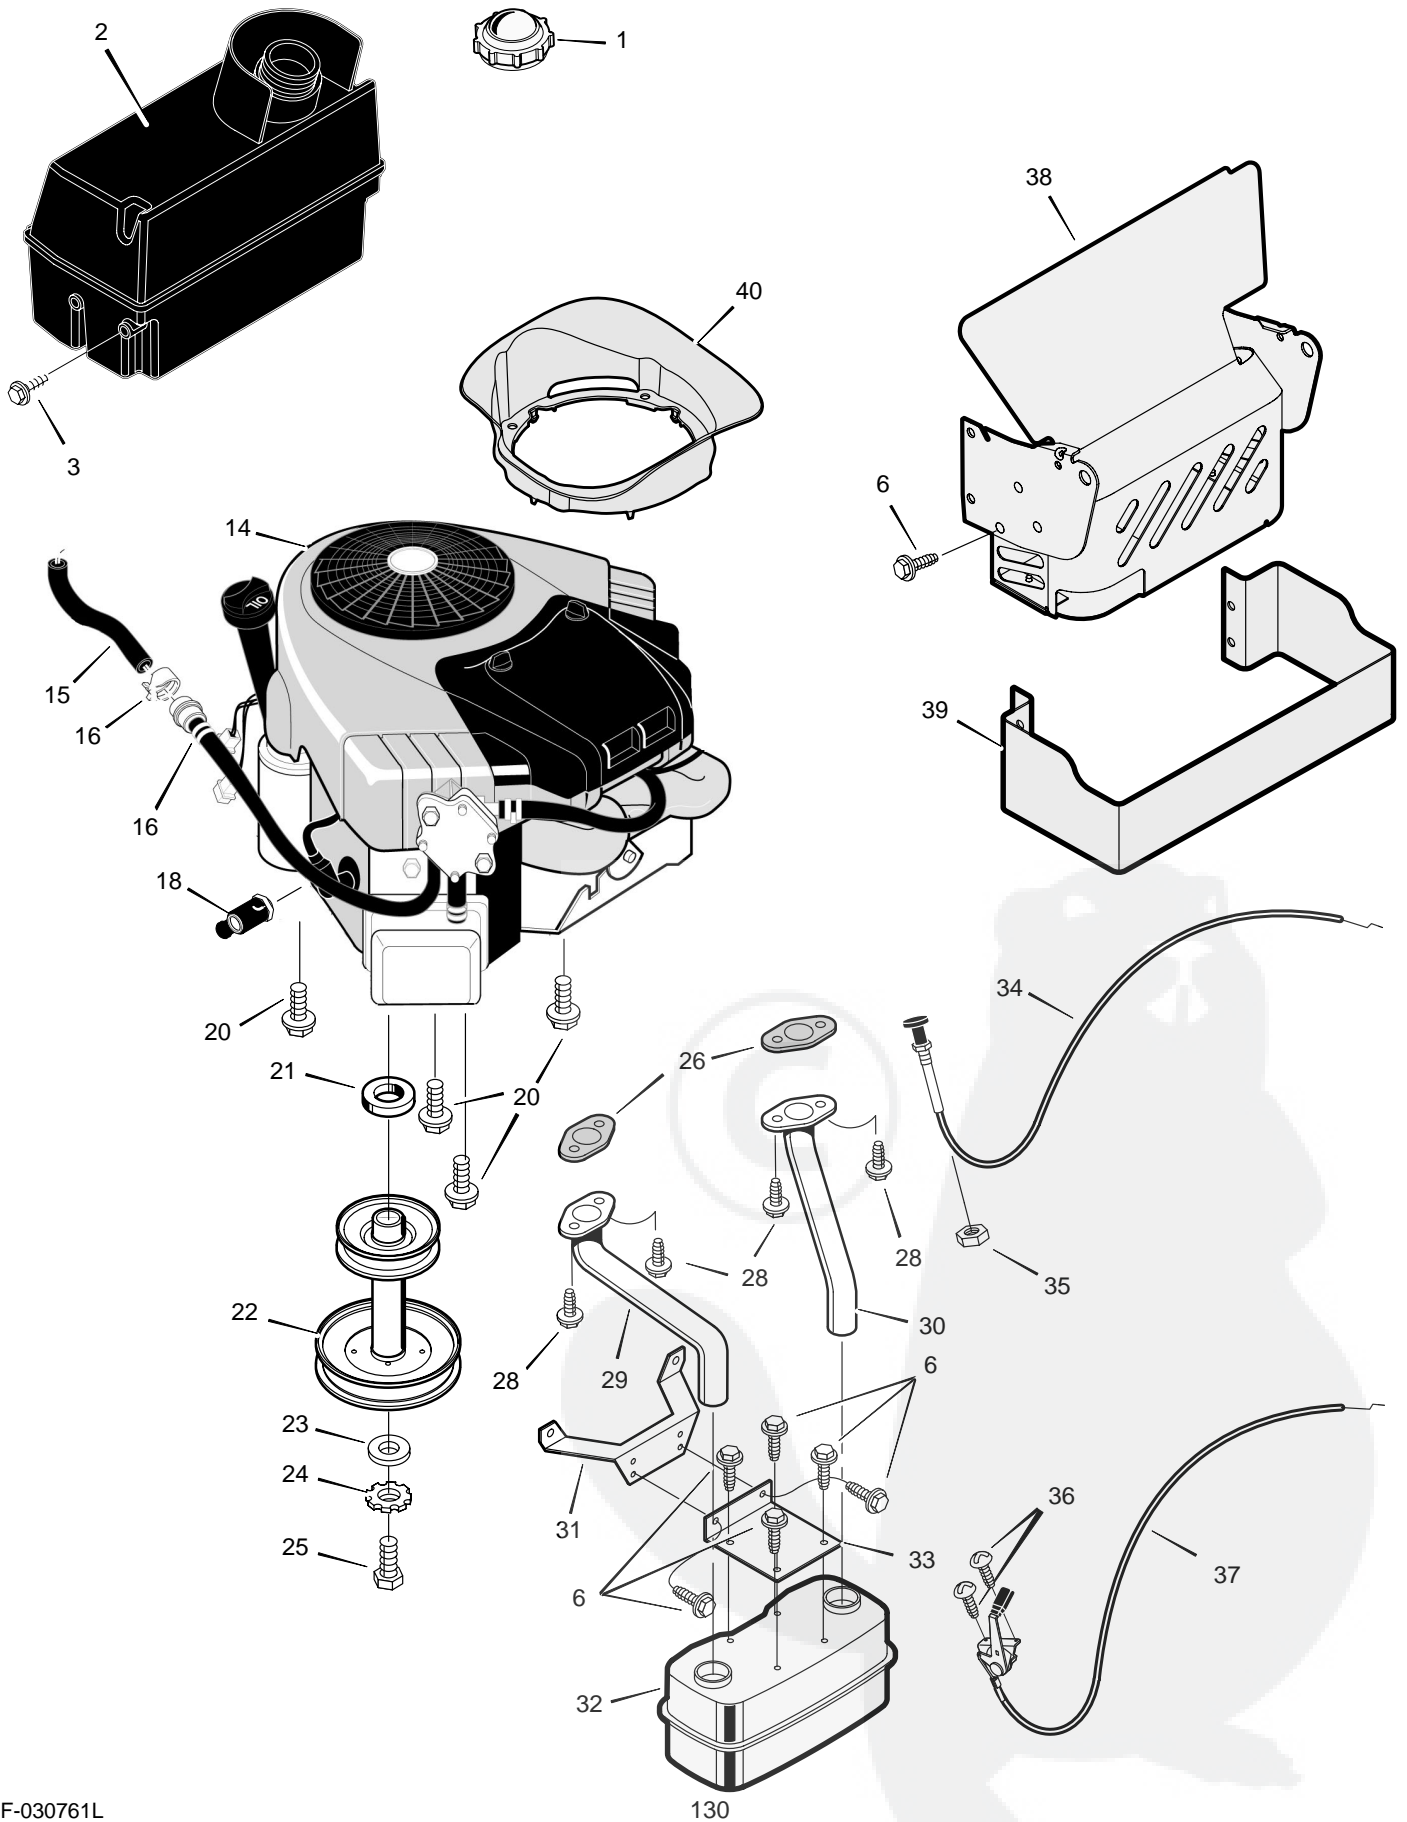

MODEL 465604x50A

REPAIR PARTS ENGINE MOUNT ASSEMBLY

MODEL 465604x50A

REPAIR PARTS ENGINE MOUNT ASSEMBLY

Key No.	Part No.	Description	Key No.	Part No.	Description
1	092317	Cap, Fuel **	26	711851	Gasket
2	690289	Tank, Fuel	27	018x15	Washer
3	26x253	Screw	28	06x103	Bolt
6	26x263	Screw	29	690541	Tube, Right Exhaust
14	*	Engine *	30	690542	Tube, Left Exhaust
15	7601033	Line, Fuel (18 inches long) **	31	690537E700	Bracket, Muffler Mounting
16	095197	Clamp **	32	093259	Muffler
18	325547	Drain, Oil	33	690538E700	Bracket, Muffler
- -	327422	Drain, Cap	34	690401	Choke
20	0025x7	Bolt	35	015x68	Nut
21	093077	Spacer	36	26x201	Screw
22	690507	Pulley, Stack	37	093165	Control, Throttle
23	17x170	Washer	38	1001456-717	Shield Assembly, Heat
24	019x35	Lockwasher	39	1001620-717	Guard, Heat Shield
25	01x140	Bolt	40	1001588	Plenum

* Parts are available from an Engine Authorized Service Center. See "Engines, Gasoline" or "Gasoline Engines" in the yellow pages of the telephone directory.

** These parts are included with Key number 2.