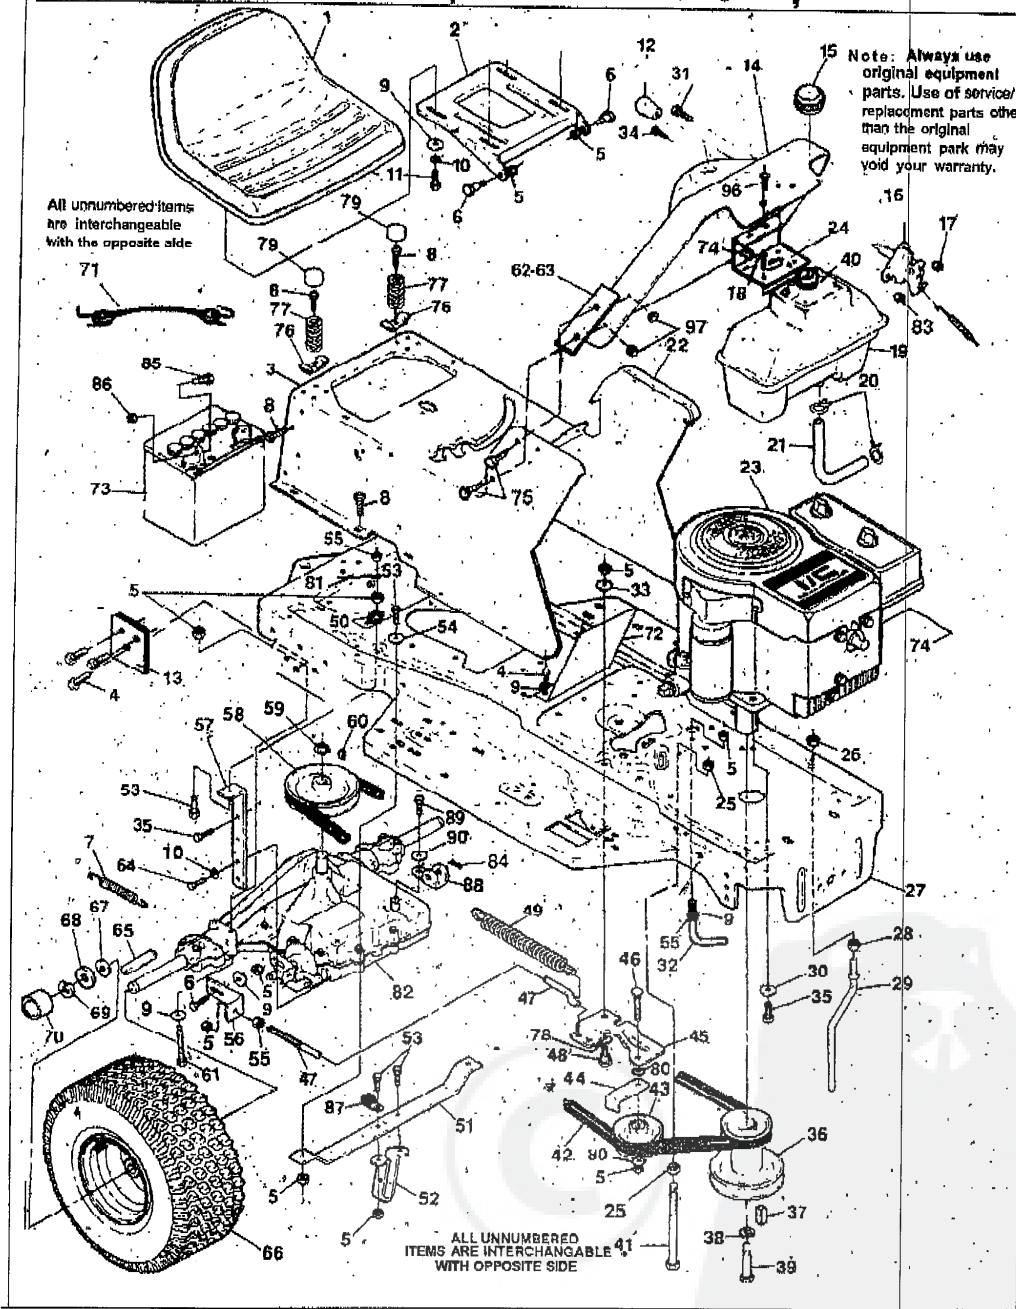

REPAIR PARTS

32" RIDING MOWER MODEL A3554-240

32" RIDING MOWER MODEL A3554-240

Key No.	Part No.	Description	Key No.	part No.	Description
1	304314	Seat	51	43964	Guide Support
2	307074	Seat Plate	52	44500	Mower Deck Guide
3	306330	Console, Rear Cover	53	122017	Screw, Hex Hd, 5/16 - 18 Thd.
4	120228	Screw, 5/16 - 18 x 5/8 In.	54	446363	Flatwasher
5	1498	Locknut, Hex 5/16 - 18 Thd.	55	271184	Nut, Keps 5/16 - 18 Thd.
6	20507	Shoulder Bolt	56	54723	Brake Rod Bracket
7	35410	Spring, Brake Return	57	309770	Stabilizer Bracket
8	995346	Screw, 1/4 - 20 x 1/2 In.	5 8	302745	Pulley
9	120393	Washer, Flat	59	22053	Retaining Ring
10	120687	Lockwasher, 5/16 - 18 x 1/4 In.	60	3021	Woodruff Key
11	300508	Knob, Round Black	61	180112	Screw, Hex Hd, 5/16 - 18 x 2-3/4 In.
12	7707	Axle Bracket	62	302723	Dash, Insert L.H.
13	305308	Dash	63	302724	Dash, Insert R.H.
14	50988	Gas Cap	64	126216	Screw, Hex Tap, 5/16 - 18 x 3/4 In.
15	303158	Throttle Control	65	39928	Key, Square, 3/16 x 3 1/2 In.
16	271186	Nut, Keps No. 10 - 24 Thd.	66	42090	Tire & Rim
17	49050	Screw, 1/4 - 10 Thd. 3/4 In.	67	642	Washer
18	302579	Gas Tank	68	42815	Washer
19	41008	Clamp, Gas Line	69	36625	E-Ring
20	47452	Gas Line	70	40394	Hub Cap
21	310971	console	71	309862	Strap, Rubber Battery
22	9774	Bracket, Gas Tank Top	72	8261	Bulkhead, Console
23	1499	Locknut, 3/8 - 18 Thd.	73	302257	Battery
24	41529	Nut, Hex Jam 3/8 - 16 Thd.	74	51335	Locknut, 1/4 - 20 Wide Flange
25	312334	Frame	75	274672	Screw, Hex Hd, 1/4 - 20 x 5/8 In.
26	271190	Nut, Keps 3/8 - 16 Thd.	76	1341	Spring Clamp
27	50653	Belt Guide	77	56220	Seat Spring
28	138489	Star Washer	78	4107	Washer
29	159943	Screw, #10 - 24	79	302099	Seat Spring Cover
30	49896	Belt, Drag Link Guide	80	27451.7	Washer
31	148688	Flatwasher # 8 - 3 2 x .38	81	55511	Ground Wire
32	50947	Screw, Hex Tap 3/8 - 16 x 1 - 1/4 In.	82	120822	Transaxle, 3-Speed Footc 4360
33	31 0250	Pulley Assembly, Engine	83	137185	Nut, #8 - 32
34	303151	Key	84	120854	Coiler Pin
35	120383	Lockwasher, Split Lack 7/8 In.	85	271172	Screw, Hex Hd, 1/4 - 20 x 5/8 In.
36	433146	Screw, Hex Hd, 7/16 - 20 x 4-1/4 In.	86	57569	Nut, Hex Keps, 1/4 - 20 Thd.
37	54885	Pad. Tap Gas Tank	87	53480	Wire-Retainer
38	49930	Screw, Hex Hd, 3/8 - 16 x 7 - 1/2 In.	88	56255	Shift Bracket
39	54758	V-Belt	89	57157	Screw, Hex Hd, Nylon 1/4 - 28 x 3/4 In.
40	303031	Idler Pulley	90		Special Washer
41	39059	Strap Belt Retainer			
42	1306	Idler Arm Bracket			
43	45892	Carriage Bolt			
44	310189	Brake Rod			
45	41890	Shoulder Bolt			
46	49276	Spring, Main Drive			
47	138485	Star Washer			

(*) Contact Tecumseh/Peerless authorized service dealer for parts and warranty.
(-) Contact engine manufacturer's authorized service dealer (see engine manual) for parts and warranty.