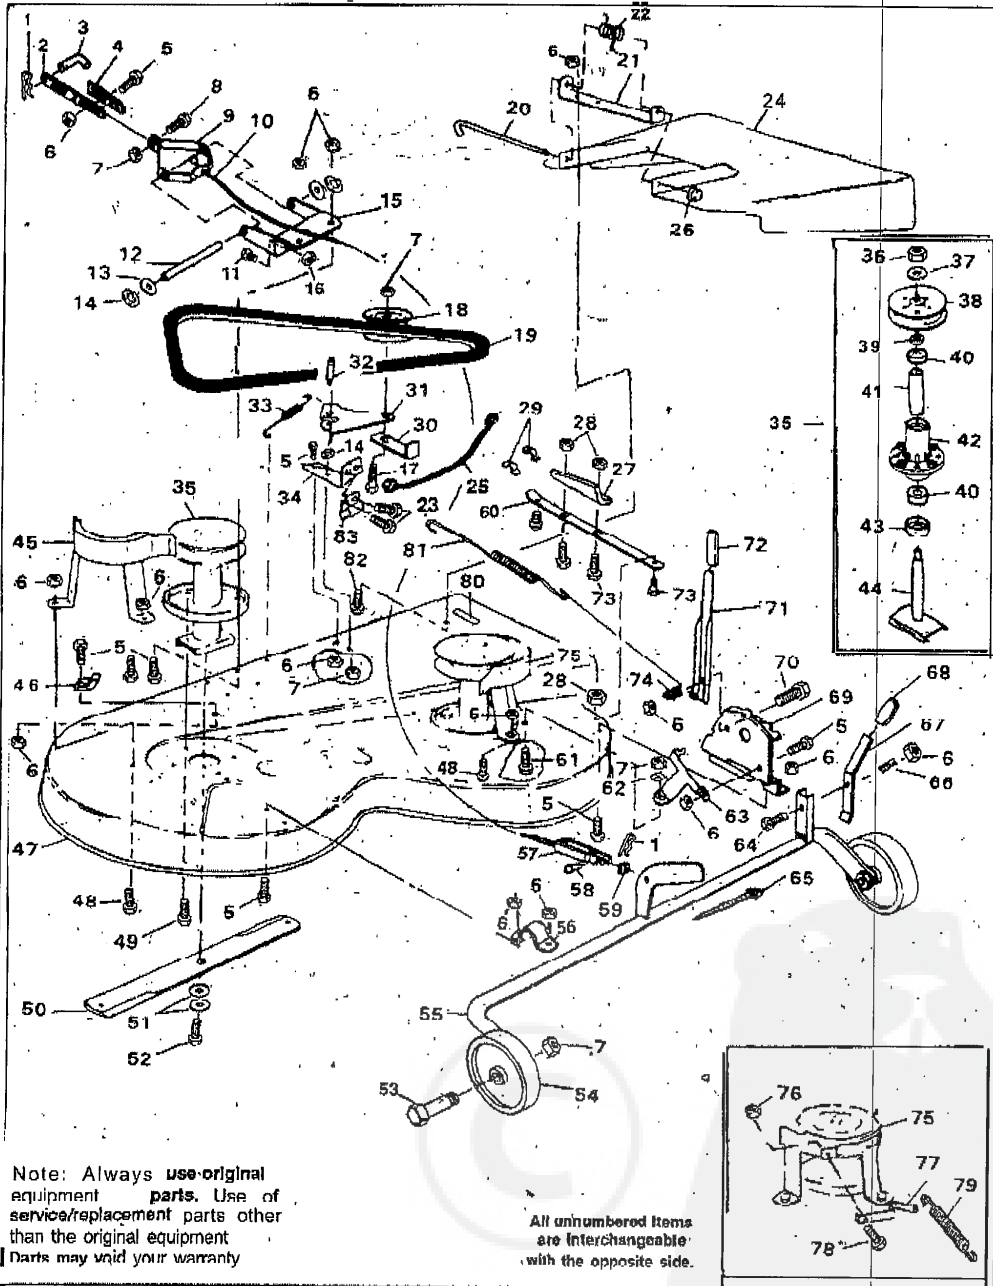

REPAIR PARTS

32" RIDING MOWER MODEL A3554-240

32" RIDING MOWER MODEL A3554-240

Key No.	Part No.	Description	Key No.	Part No.	Description
1	56180	Hairpin Cotter	43	50616	D u s t Shield, Quill
2	49059	Bar Hitch	44	56623	Saddle and Shaft Assembly
3	47816	Pull Pin	45	307652	Belt Guard, L.H. Pulley
4	49058	Lock Bracket	46	57569	Retainer, Wire
5	120228	Screw, Hex Hd, 5/16 - 18 x 5/8 In.	47	306277	Mower Deck
6	1498	Lo&nut, 5/16 - 18 Thd.	48	122017	Screw, Hex Hd, 5/16 - 18 x 1 In.
7	1499	Locknut, 3/8 - 16 Thd.	49	50634	Screw, Tapfit, 5/16 - 18 x 7/8 In.
8	120918	Screw, Hex Hd, 3/8 - 16 x 1-1/2 In.	50	56820	Blade, 16 In.
9	50613	Pivot Bracket	51	2483	Spring Washer
10	57511	Lift Cable	52	39573	Screw, Tapfit, 3/8 - 24 x 1 In.
11	55686	Screw, Truss Hd, 1/4 - 20 x 5/8 In.	53	23763	Shoulder Bolt
12	55724	Pivot Rod	54	52584	Deck Wheel
13	996425	Flatwasher, 33/64 In.	55	51982	Pivot Tube
14	20864	Retaining Ring "E"	56	51985	Support, Pivot Tube
15	48676	Lift Support Plate	57	9 4 0 5 .	Clevis, Lift Cable
16	271172	Kepe Nut, 1/4 - 20 Thd.	58	39522	Pin, Clevis
17	122181	Screw, Hex Hd, 3/8 - 16 x 2 In.	59	120372	Nut, Square, 114 - 20 Thd.
18	39498	Idler Pulley, Drive	60	55370	Skid Bar
19	46186	V Bolt	61	180120	Screw, Hex Hd, 3/8 - 16 x 3/4 In.
20	57430	Rod, Chute Pivot	62	120394	Flatwasher, 13132 In.
21	57432	Chute Pivot Bracket	63	53781	Brace, Height Adjust Bracket
22	57431	Spring, Chute, Pivot	64	120696	Screw, Hex Hd, 5/16 - 18 x 2-1/4 In.
23	57220	Screw, No. 12 x 1/2 In.	65	57444	Wire Tie
24	8905	Chute Deflector	66	53246	Spring, Height Adjust Lever.
25	57564	Wire, Deck Switch	67	8 9 0 3	Lever, Height Adjust
26	57507	Push Nut	68	53995	Hand Grip, Height Adjust Lever
27	55368	Deflector	69	12559	Bracket, Height Adjust
28	271184	Nut, Hex Keys, 5/16 - 16 Thd.	70	122040	Screw, Hex Hd, 5/16 - 18 x 1 1/2 In.
29	41482	Wire Clip, Press	71	9126	Handle, Deck-Engage
30	3382	Belt Retainer	72	55243	Hand Grip, Deck Engage Lever
31	304883	Bracket, Idler	73	126216	Carriage Bull, 5/16 - 18 x 3/4 In.
32	40305	Shoulder Bolt	74	29170	Spring, Deck Engage Lever
33	41357	Spring, Return	75	307653	Belt Guard, R.H. Pulley
34	57519	Mounting Bracket, Switch	76	997316	Locknut, No. 10-24 Thd.
35	56283	Quill Assy. (Includes Nos. 36-44)	77	44992	Spring, Belt Brake
36	1282	Flange Nut, 7/16 - 20 Thd.	78	35055	Screw, Hex Hd, No. 10-24 x 1/2 In.
37	56365	Washer, Special	79	12556	Spring, Brake Release
38	56391	Pulley	80	68901	Decal, Height Adjust
39	56280	Spacer	81	12557	Spring, Deck Engage
40	49562	Bearing	82	122007	Screw, Hex Hd, 5/16 - 18 x 3/4 In.
41	50818	Spacer, Tube	83	5.7476	Switch, Lockout
42	55547	Quill Casting			

(*) Standard Hardware Items - May Be Purchased Locally