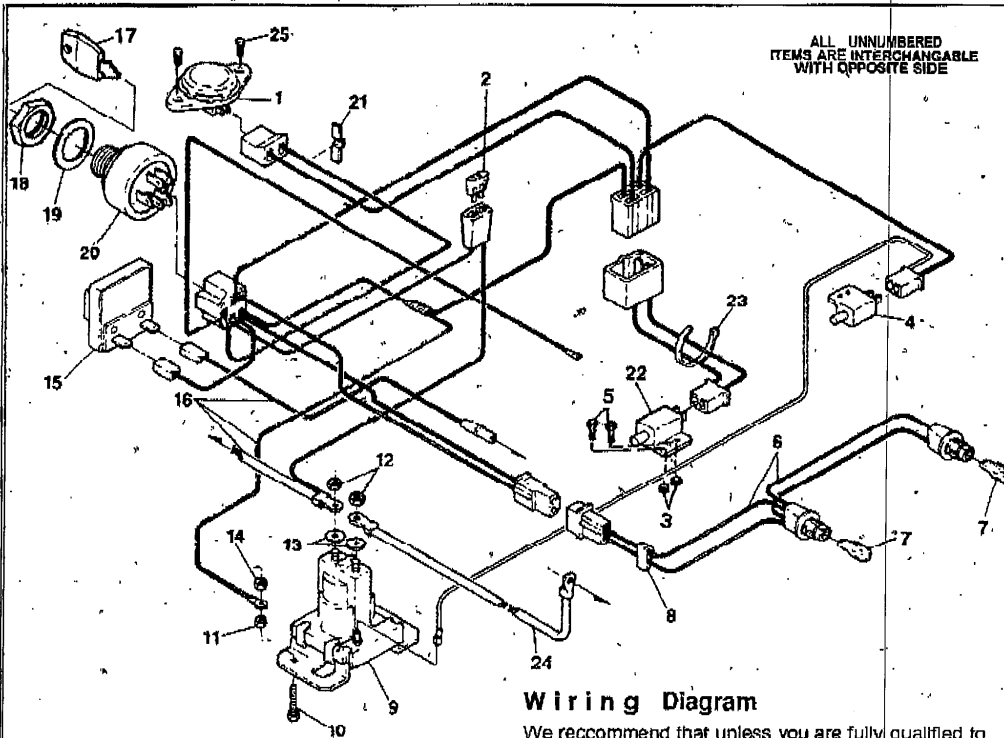

REPAIR PARTS

32" RIDING MOWER MODEL A3554-240.

Wiring Diagram

We recommend that unless you are fully qualified to make repairs on the electrical system on this unit, you take it to a competent repairman for such work or adjustments. If the wiring is incorrectly hooked up, the engine electrical system can be damaged.

NOTE: ALWAYS USE ORIGINAL EQUIPMENT PARTS.
Use of service/replacement parts other than original equipment parts may void your warranty.

- Key -					
No.	Part No.	Description	Key No.	Part No.	Description
1	57547	Seat Switch	19	138557	Lockwasher (Ignition Switch Part)
2	302031	Fuse, 15 amp	20	300687	Switch, Ignition & Lights
3	271166	Nut, Hex Keys, No. 10-24 Thd.	21	41482	Press Clip
4	300220	Brake-Clutch Switch	22	57476	Deck Switch
5	159943	Screw, #10-24 x 5/8 In.	23	57444	Wire Tie
6	303064	Headlight Harness	24	55511	Ground Wire
7	52572	Headlight Bulb	25	160505	Screw, Pan Hd, 1/4"-20 x 3/8 In.
8	54888	Wire Retainer			
9	53716	Solenoid			
10	187745	Screw, Hex Hd, 1/4"-20 x 3/4 In.			
11	1502	Nut, 1/4"-20 Thd.			
12	120368	Nut, 5/16"-24 Thd.			
13	138485	Washer, Shakeproof			
14	271172	Nut, Keys 1/4"-20 Thd.			
15	39483	Ammeter Gauge			
16	57642	Wire Harness			
17	300626	Key, Ignition Switch			
18	48140	Nut, (Ignition Switch Part)