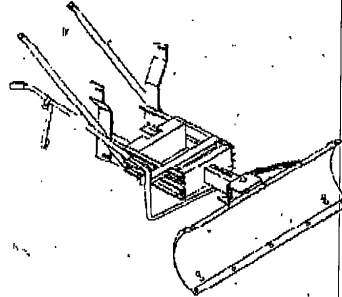

42" SNOW & GRADER BLADE

Rugged, heavy gauge steel blade. Spring loaded blade glides over uneven surfaces. Can be adjusted from seat for straight position, or 35 degrees left or right. Locks in raised position for traveling. Wheel and tire chains are recommended.