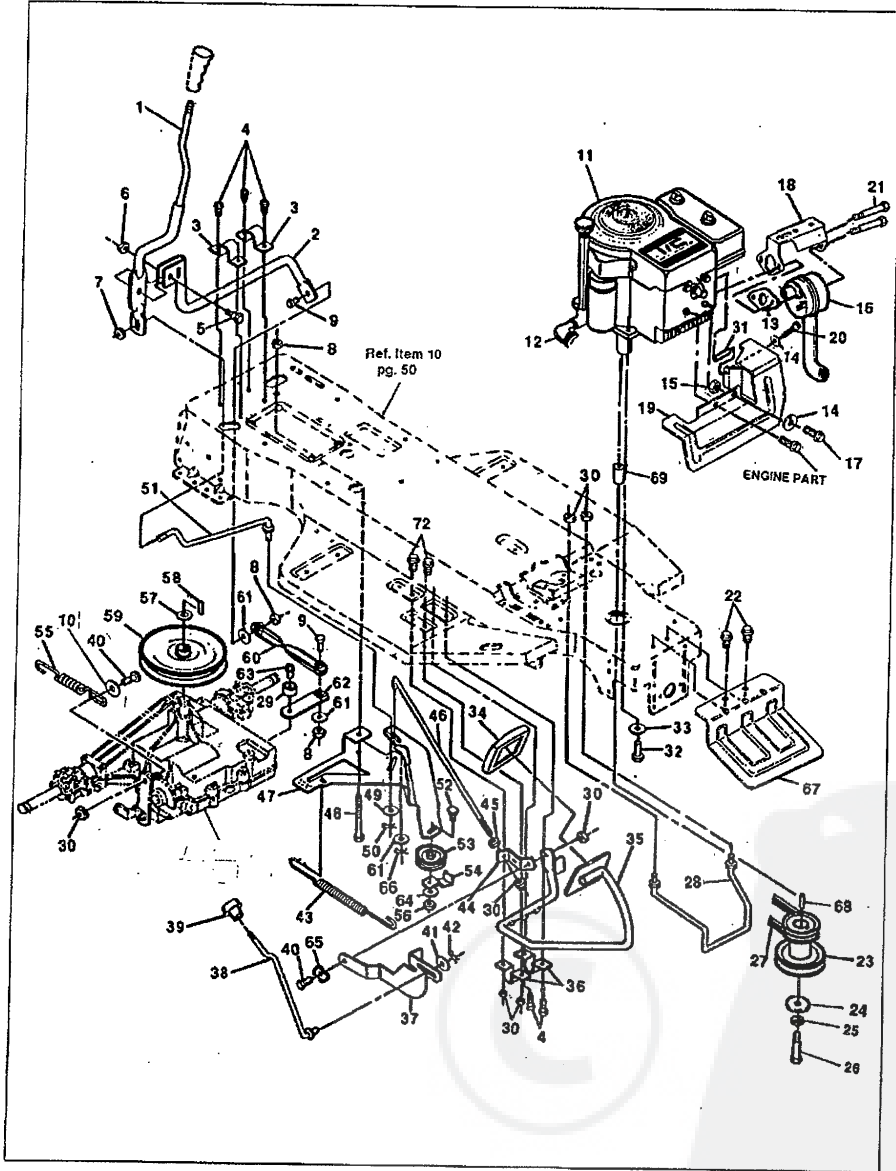

TRACTOR REPAIR PARTS

40" TRACTOR MODEL A4012-110

96

TRACTOR REPAIR PARTS

40" TRACTOR MODEL A4012-110

Key No.	Part No.	Description	Key No.	Part No.	Description
1	304406	Tube Assembly, Shift Pivot	38	304217	Rod, Parking Brake
2	304024	Tube Assembly, Shift	39	304367	Knob, Parking Brake
3	302538	Clip, Shift Lever	40	25086	Shoulder Bolt, 5/16-18 Thd.
4	35497	Screw, Hx Hd, Wshr Tap, 5/16-18 x 1/2 In.	41	120385	Washer, 9/16 In.
5	304086	Shoulder Bolt	42	12f223	Cotter Pin
6	1502	Nut, Hx, Ctrlk, 1/4-20 Thd.	43	304209	Spring, Clutch
7	71046	Nut, Hx, Nylon, Lock 3/8-16 Thd.	44	304125	Bracket, Brake Rod
8	1499	Nut, Hx, Ctrlk, 3/8-16 Thd.	45	271184	Nut, Hx, Keps, 5/16-18 Thd.
9	122145	Screw, 3/8-16 x 1-1/4 In.	46	304212	Rod, Clutch
10	310442	Main Frame	47	304049	Arm, Idler
11		Engine 12 Horsepower B&S	48	51189	Shoulder Bolt, 3/8-16 Thd.
12	111316	Elbow, 90°, 3/8 In.	49	274517	Washer, Flat, 13/32 In.
13	46708	Gasket, Muffler	50	36368	Hairpin
14	120380	Washer, Split Lock	51	304083	Rod, Shift-On-The-Go
15	120376	Nut, Hex 5/16-18 Thd.	52	57325	Carriage Bolt, 3/8-16 x 2 In.
16	310284	Muffler, Round 5" Diameter	53	40223	Idler Sheave, Backside
17	300314	Screw, Wa Tap, 1/4-20 x 7/8 In.	54	304105	Belt Retainer
18	305409	Heat Shield, Muffler	55	304130	Spring, Brake
19	310340	Heat Shield, Engine	56	45171	Nut, Flange, 3/8-16 Thd.
20	189293	Screw, Hex Hd, 1/4-20 x 3-1/2 In.	57	22053	Retaining Ring
21	305407	Bolt, Shoulder, 5/16-18 x 4-1/3 In.	58	3021	Key, Woodruff, #606
22	35497	Screw, Wa Tap, 5/16-18 x 1/2 In.	59	303109	Pulley
23	306590	Pulley, Engine	60	309546	Shift Link
24	56431	Washer, Pilot	61	120394	Washer, Flat, 13/32 In.
25	120383	Washer, Split, Lock 7/8 In.	62	302582	Shift Lever, Transaxle
26	428644	Screw, Hx Hd, 7/16-20 X 5 In.	63	56255	Screw, Hx Hd, 1/4-28 X 3/4 In.
27	303241	V-Belt, 90 In. Long	64	308188	Washer
28	310162	Belt Guide, Transaxle	65	30289	Washer, Wave
29	57157	Washer, Special	66	121222	Pin, Cotter
30	1498	Nut, Hex, Ctrlk, 5/16-18 Thd.	67	311530	Deflector, Exhaust
31	310292	Spacer, Heat Shields	68	57791	Key, Square 1/4
32	50947	Screw, Hex Hd Tap, 3/8-16 x 1-1/4 In.	69	304246	Spacer, Engine Pulley
33	138489	Washer, 3/8 In.			
34	302335	Pad, Clutch/Brake, Molded			
35	306083	Assembly, Clutch/Brake Arm			
36	302337	Bracket, Clutch/Brake Arm			
37	304208	Lever, Park Brake