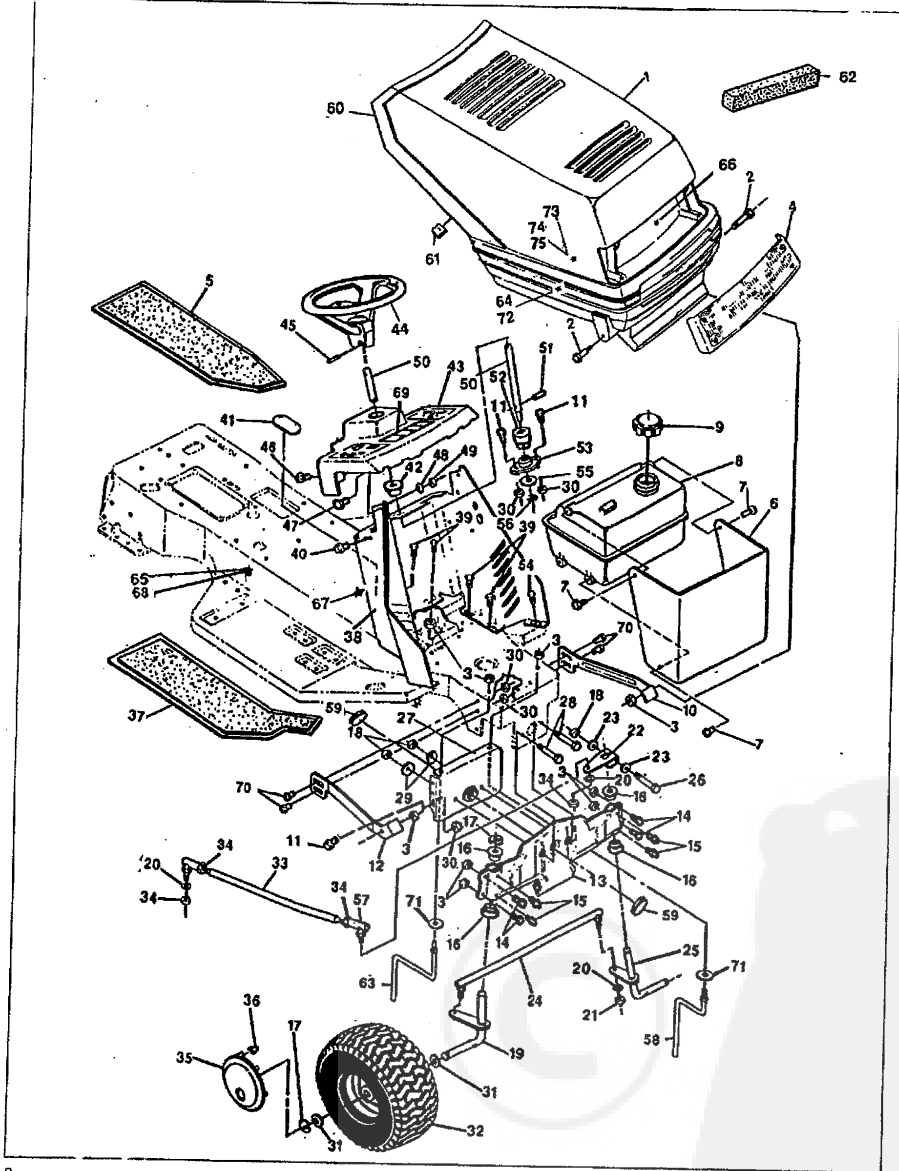

TRACTOR REPAIR PARTS

40" TRACTOR MODEL A4012-110

TRACTOR REPAIR PARTS

40" TRACTOR MODEL A4012-110

Key No.	Part No.	Description	Key No.	Part No.	Description
1	306507	Hood	41	305280	Cover
2	300171	Shoulder Bolt, 5/16-18 Thd.	42	303228	Bushing, Upper Steering
3	1498	Nut, Hx, Ctrk, 5/16-18 Thd.	43	304261	Dash, Upper
4	304079	Lens, Headlight	44	303132	Steering Wheel
5	305721	Assembly, Foot Pad L. H.	45	456378	Pin, , Spring, 1/4 x 2 In.
6	310340	Heat Shield	46	305850	Screw, Tap, 1/4-20 x 1/2 In.
7	300303	Screw, Hx Hd, Plastite 1/4 Dia. x 3/4 In.	47	120854	Screw, Hx Hd, 1/4-20 x 5/8 In.
8	309853	Tank, Gas 1.5 Gal W/Sensor	48	120392	Washer, Flat, 9/32 In.
9	12501	Cap, Fuel	49	1502	Nut, Hx, Ctrk, 1/4-20 Thd.
10	304379	Bracket, Hood L. H.	50	302307	Shaft, Steering
11	56030	Screw, Hx Hd, Wd Fl 5/16-18 x 3/4 In.	51	302524	Pin, Dowel
12	304378	Bracket, Hood R. H.	52	302314	Pinion, Steering
13	309765	Front Axle W/Bearings	53	302498	Bearing, Flange
14	120228	Screw, Hx Hd, 5/16-18 x 5/8 In.	54	50634	Screw, 5/16-18 Thd.
15	706	Grease Fitting	55	2968	Washer, Flat, 1/2 In.
16	302303	Bearing, Spindle	56	20864	E-Ring
17	36625	E-Ring	57	57158	Ball, Joint, 3/8 Thd.
18	1499	Nut, Hx, Ctrk, 3/8-16 Thd.	58	300634	Belt Guide
19	305340	Spindle, R. H.	59	307112	Plug, Front Axle
20	120382	Washer, Split, Lock 3/8 In.	60	12675	Trim, Hood
21	120369	Nut, Hx, 3/8-24 Thd.	61	306822	Clip, Hood Trim
22	302306	Steering Arm, Upper	62	308115	Hood, Foam Baffle
23	996416	Washer, Flat, 25/64 In.	63	300440	Belt Guide
24	300328	Assembly, Tie Rod	64	304284	Decal, Hood Stripe, R. H.
25	305339	Spindle, L.H.	65	307283	Decal, Console, 15/40 L. H.
26	180134	Screw, Hx Hd, 3/8-16 x 2-1/2 In.	66	308200	Decal, Reflector
27	306103	Support Bracket, Front Axle	67	307772	Decal, Operating Instructions.
28	122207	Screw, Hx Hd, 3/8-16 x 3 In.	68	307282	Decal, Console, 15/40 R. H.
29	2483	Washer, Spring	69	307281	Decal, Dash
30	55273	Nut, Hx, Wd Fl Lk 5/16-18 Thd.	70	53652	Screw, Hex Wd Fl, 5/16-18 x 3/4 In.
31	642	Washer, Flat, 3/4 In.	71	138538	Washer, Internal Tooth
32	305360	Wheel & Tire Assembly, Front Includes the following parts:	72	304285	Decal, Hood Stripe L.H.
	301140	Tire, Rear	73	304821	Agway, Hood Nameplate
	312739	Wheel	74	304822	Right Hood Stripe
	24167	Valve Stem	75	304823	Left Hood Stripe
	39979	Bearing			
33	302907	Drag Link			
34	124925	Nut, Hx, Jam, 3/8-24 Thd.			
35	304444	Hubcap, Front			
36	306669	Clip, Hubcap			
37	305722	Assembly, Foot Pad R. H.			
38	304702	Dash, Lower			
39	42563	Screw, Tap, 5/16-18 x 3/8 In.			
40	995346	Screw, Self-Tap, 1/4-20 x 1/2 In.