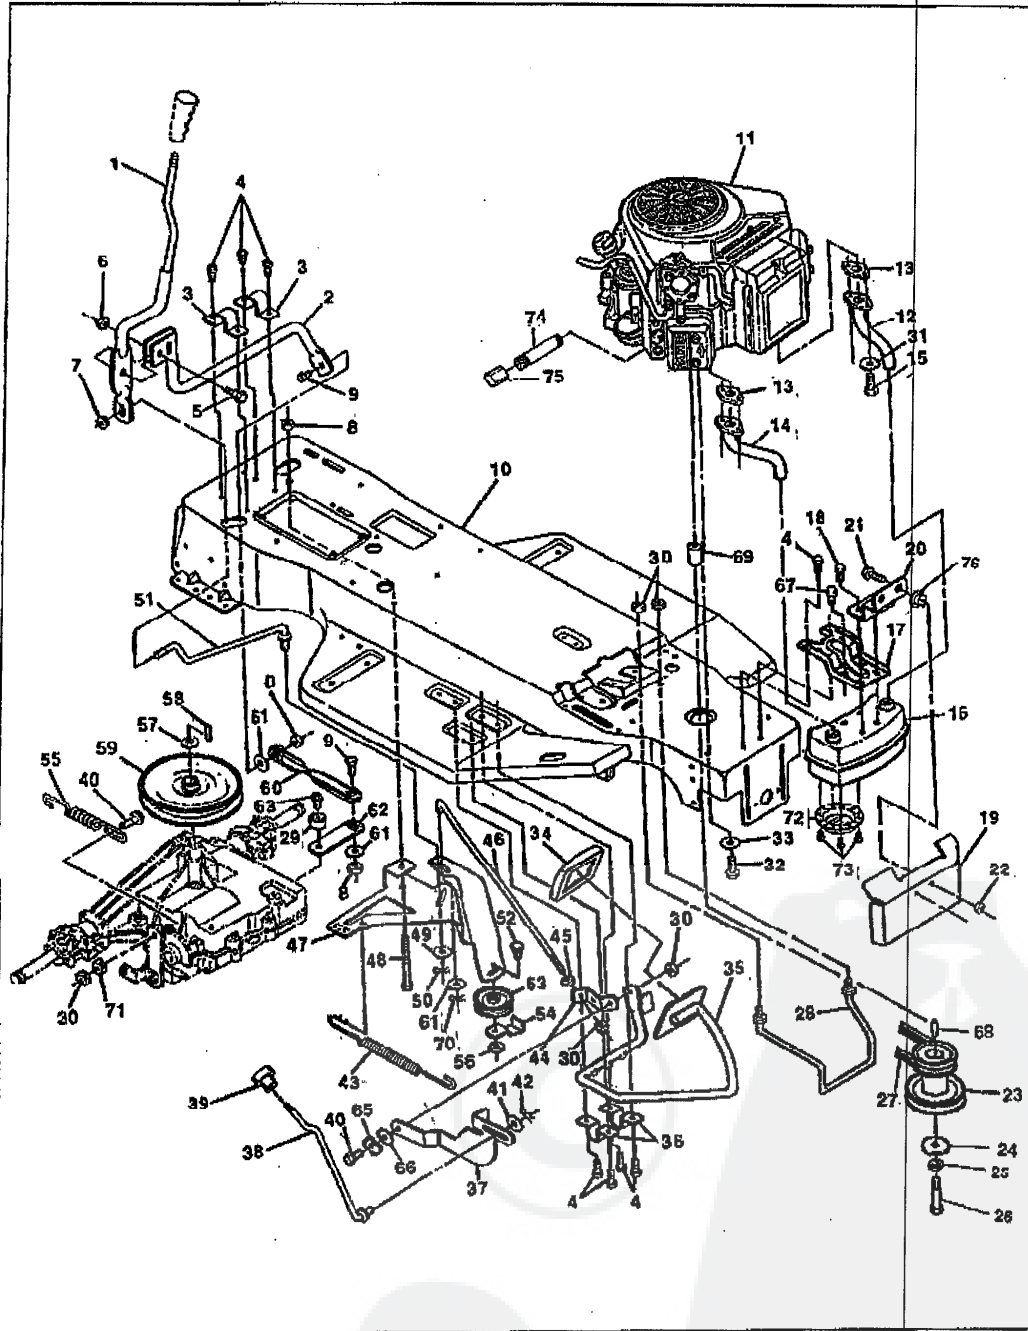

TRACTOR REPAIR PARTS

40" TRACTOR MODEL NUMBER A4014-040

TRACTOR REPAIR PARTS

40" TRACTOR MODEL NUMBER A4014-040

Key No.	Part No.	Description	Key No.	Part No.	Description
1	304406	Tube Assembly, Shift Pivot	39	304367	Knob, Park Brake
2	304024	Tube Assembly, Shift	40	25086	Shoulder Bolt, 5/16-18 Thd.
3	302538	Clip, Shift Lever	41	120385	Washer, 9/16 In.
4	35497	Screw, Hx Hd, Wshr Tap, 5/16-18 x 1/2 In.	42	121223	Cotter Pin
5	304086	Shoulder Bolt	43	304209	Spring, Clutch
6	1502	Nut, Hx, Ctrik, 1/4-20 Thd.	44	304125	Bracket, Brake Rod
7	71046	Nut, Hx, Nylon, Lock 3/8-16 Thd.	45	271184	Nut, Hx, Keps, 5/16-18 Thd.
8	1499	Nut, Hx, Ctrik, 3/8-16 Thd.	46	304212	Rod, Clutch
9	122145	Screw, 3/8-16 x 1-1/4 In.	47	304049	Arm, Idler
10	310442	Main Frame	48	51189	Shoulder Bolt, 3/8-16 Thd.
11		Engine 14 Horsepower B&S	49	274517	Washer, Flat, 13/32 In.
12	305555	Exhaust Tube, L. H.	50	36368	Hairpin
13	46708	Gasket, Muffler	51	304083	Rod, Shift-On-The-Go
14	305554	Exhaust Tube, R. H.	52	57325	Carriage Bolt, 3/8-16 x 2 In.
15	180077	Screw, Hx Hd, 5/16-18 X 3/4 In.	53	40223	Idler Sheave, Backside
16	305553	Muffler	54	304105	Belt Retainer
17	306577	Bracket Muffler	55	304130	Spring, Brake
18	995346	Screw, Hx Hd, Tap 1/4-20 X 1/2 In.	56	45171	Nut, Flange, 3/8-16 Thd.
19	308144	Heat Shield, Muffler	57	22053	Retaining Ring
20	9796	Bracket, Transaxle	58	3021	Key, Woodruff, #606
21	126211	Bolt, Carriage, 5/16-18 X 5/8 In.	59	303109	Pulley
22	55273	Nut, Hx, Wd Fl, Lk 5/16-18 Thd.	60	309546	Shift Link
23	306590	Pulley Assembly, Engine	61	120394	Washer, Flat, 13/32 In.
24	56431	Washer, Pilot	62	302582	Shift Lever, Transaxle
25	120383	Washer, Split, Lock 7/8 In.	63	56255	Screw, Hx Hd, 1/4-28 X 3/4 In.
26	428644	Screw, Hx Hd, 7/16-20 X 5 In.	64	274517	Washer, Flat, 13/32 In.
27	303241	V-Belt, 90 In. Long	65	30289	Washer, Wave
28	310162	Belt Guide	66	73812	Washer
29	57157	Washer, Special	67	995338	Screw, Hex Hd Tap, 1/4-20 x 5/8 In.
30	1498	Nut, Hex, Ctrik, 5/16-18 Thd.	68	57791	Key, Square 1/4
31	120630	Washer, Split, Lock 5/16 In.	69	304246	Spacer, Engine Pulley
32	50947	Screw, Hx Hd Tap, 3/8-16 X 1-1/4 In.	70	121222	Pin, Cotter
33	138489	Washer, 3/8 In.	71	308188	Washer
34	304490	Pad, Clutch/Brake, Molded	72	56472	Deflector
35	308642	Assembly, Clutch/Brake Arm	73	35287	Screw, Hx Wa Hd, #8-32 x 3/8 In.
36	302337	Bracket, Clutch/Brake Arm	74	307174	Nipple, 3/8-18 x 4 In.
37	304208	Lever, Park Brake	75	47828	Cap, Pipe
38	304217	Rod, Parking Brake	76	309436	Push Nut, 5/16 Belt Retainer