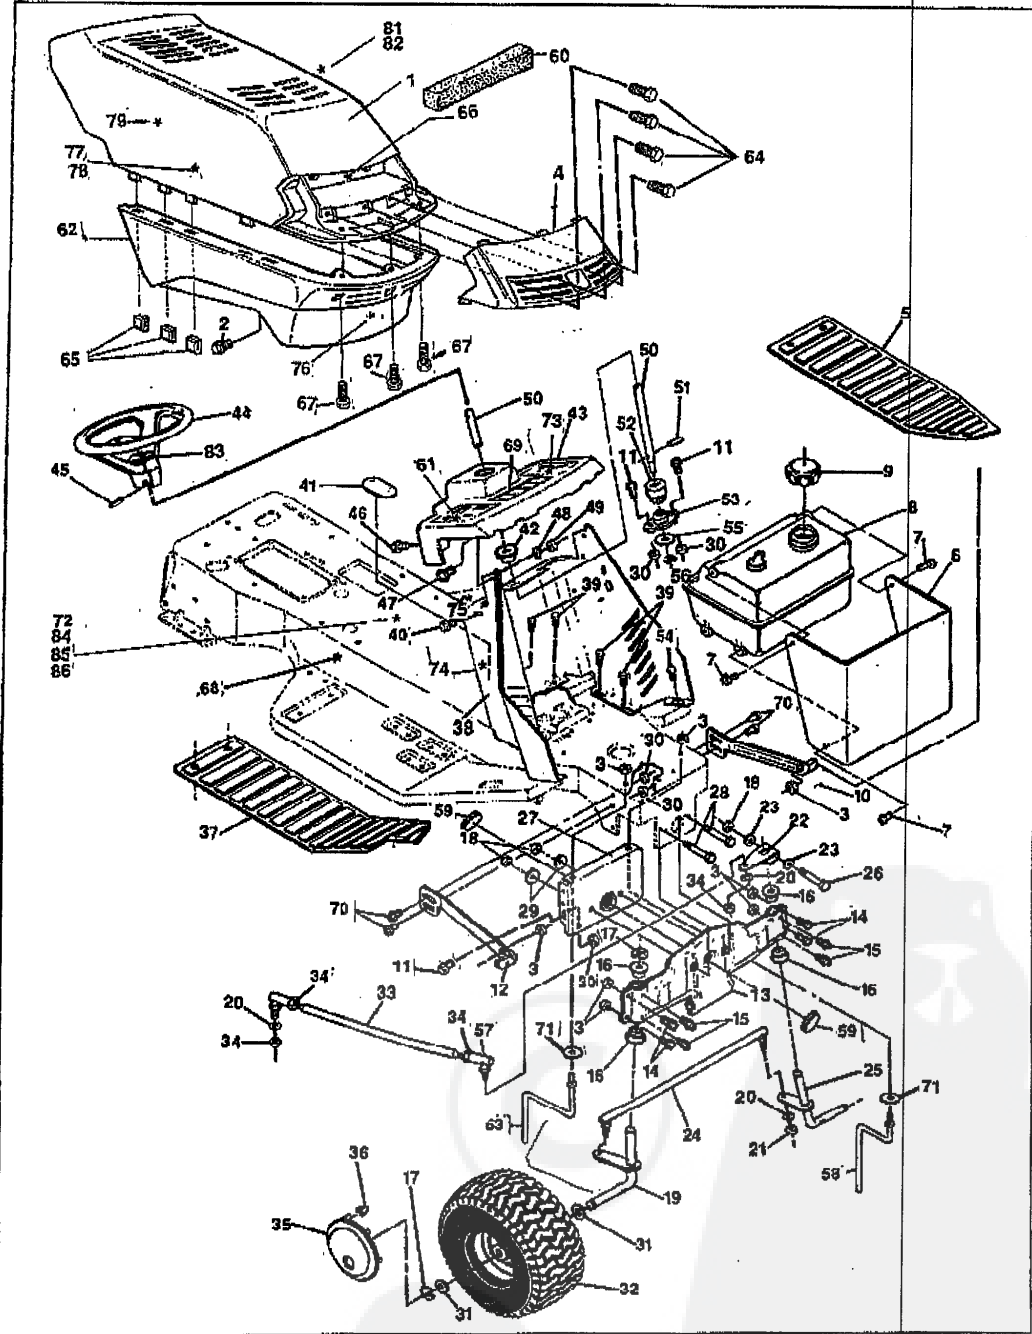

TRACTOR REPAIR PARTS

40" TRACTOR MODEL NUMBER A4014-040

TRACTOR REPAIR PARTS

40" TRACTOR MODEL NUMBER A4014-040

Key No.	Part No.	Description	Key No.	Part No.	Description
1	310577	Hood	48	120392	Washer, Flat, 9/32 In.
2	25086	Shoulder Bolt, 5/16-18 Thd.	49	1502	Nut, Hx, Ctrk, 1/4-20 Thd.
3	1498	Nut, Hx, Ctrk, 5/16-18 Thd.	50	302307	Shaft, Steering
4	306858	Lens, Headlight	51	302524	Pin, Dowel
5	305721	Assembly, Foot Pad L. H.	52	302314	Pinion, Steering
6	307437	Heat Shield	53	302498	Bearing, Flange
7	300303	Screw, Hx Hd, Plastite 1/4 Dia. x 3/4 In.	54	50634	Screw, 5/16-18 Thd.
8	305820	Tank, Gas 1.5 Gal W/Sensor	55	2968	Washer, Flat, 1/2 In.
9	12501	Cap, Fuel	56	20864	E-Ring
10	309461	Bracket, Hood L. H.	57	57158	Ball, Joint, 3/8 Thd.
11	56030	Screw, Hx Hd, 5/16 -18 x 3/4 In.	58	300634	Belt Guide
12	309460	Bracket, Hood R. H.	59	307112	Plug, Front Axle
13	312643	Front Axle W/Bearings	60	308115	Foam, Hood Baffle
14	120228	Screw, Hx Hd, 5/16-18 x 5/8 In.	61	307800	Decal, Dash Right Eng/Fr
15	706	Grease Fitting	62	306856	Grille
16	302303	Bearing, Spindle	63	300440	Belt Guide
17	36625	E-Ring	64	312085	Screw, #4-24 x 1/2 In.
18	1499	Nut, Hx, Ctrk, 3/8-16 Thd.	65	306857	Clip, Tinnerman
19	305340	Spindle, R. H.	66	310534	Decal, Reflector
20	120382	Washer, Split, Lock 3/8 In.	67	300302	Screw, #10 x 1/2 In.
21	120369	Nut, Hx, 3/8-24 Thd.	68	311726	Decal, Console Frame, Husqvarna, R. H.
22	302306	Steering Arm, Upper	69	309515	Decal, Dash Chg, Oil, Fuel
23	996416	Washer, Flat, 25/64 In.	70	53652	Screw, Hex Fl, 5/16-18 x 3/4 In.
24	300328	Assembly, Tie Rod	71	138538	Washer, Internal Tooth
25	305339	Spindle, L. H.	72	311793	Decal, Instructions, Console Top, English
26	180134	Screw, Hx Hd, 3/8-16 x 2-1/2 In.	73	311010	Decal, Dash, L. H.
27	306103	Support Bracket, Front Axle	74	307820	Decal, Park Brake Export
28	122207	Screw, Hx Hd, 3/8-16 x 3 In.	75	311725	Decal, Console Frame, Husqvarna, L. H.
29	2483	Washer, Spring	76	311727	Decal, Spoiler Front, Husqvarna
30	55270	Nut, Hx, Wd Fl Lk 5/16-18 Thd.	77	312254	Decal, Hood Stripe, Husqvarna, R. H.
31	642	Washer, Flat, 3/4 In.	78	311722	Decal, Hood Stripe, Husqvarna, R. H.
32	305360	Wheel & Tire Assembly, Front Includes the following parts:	79	311724	Decal, Fender Rear, Hood, Husqvarna
	301140	Tire, Rear	80	311730	Decal, Wheel 4 Steer, Husqvarna
	312739	Wheel/With Bearing	81	312255	Decal, Hood Stripe, Husqvarna, L. H.
	24167	Valve Stem	82	311723	Decal, Hood Stripe, Husqvarna, L. H.
	39979	Bearing	83	311728	Decal, Gunsight Clear Back
33	302907	Drag Link	84	311976	Decal, Instructions, Console Top, French
34	124925	Nut, Hx, Jam, 3/8-24 Thd.	85	311977	Decal, Instructions, Console Top, German
35	306569	Hubcap, Front	86	311971	Decal, Instructions, Console Top, Dutch
36	306669	Clip, Hubcap			
37	305722	Assembly, Foot Pad R. H.			
38	304702	Dash, Lower			
39	45263	Screw, Tap, 5/16-18 x 3/8 In.			
40	995346	Screw, Self-Tap, 1/4-20 x 1/2 In.			
41	305280	Cover			
42	303228	Bushing, Upper Steering			
43	307453	Dash, Upper			
44	303132	Steering Wheel			
45	456378	Pin, , Spring, 1/4 x 2 In.			
46	305850	Screw, Tap, 1/4-20 x 1/2 In.			
47	120854	Screw, Hx Hd, 1/4-20 x 5/8 In.