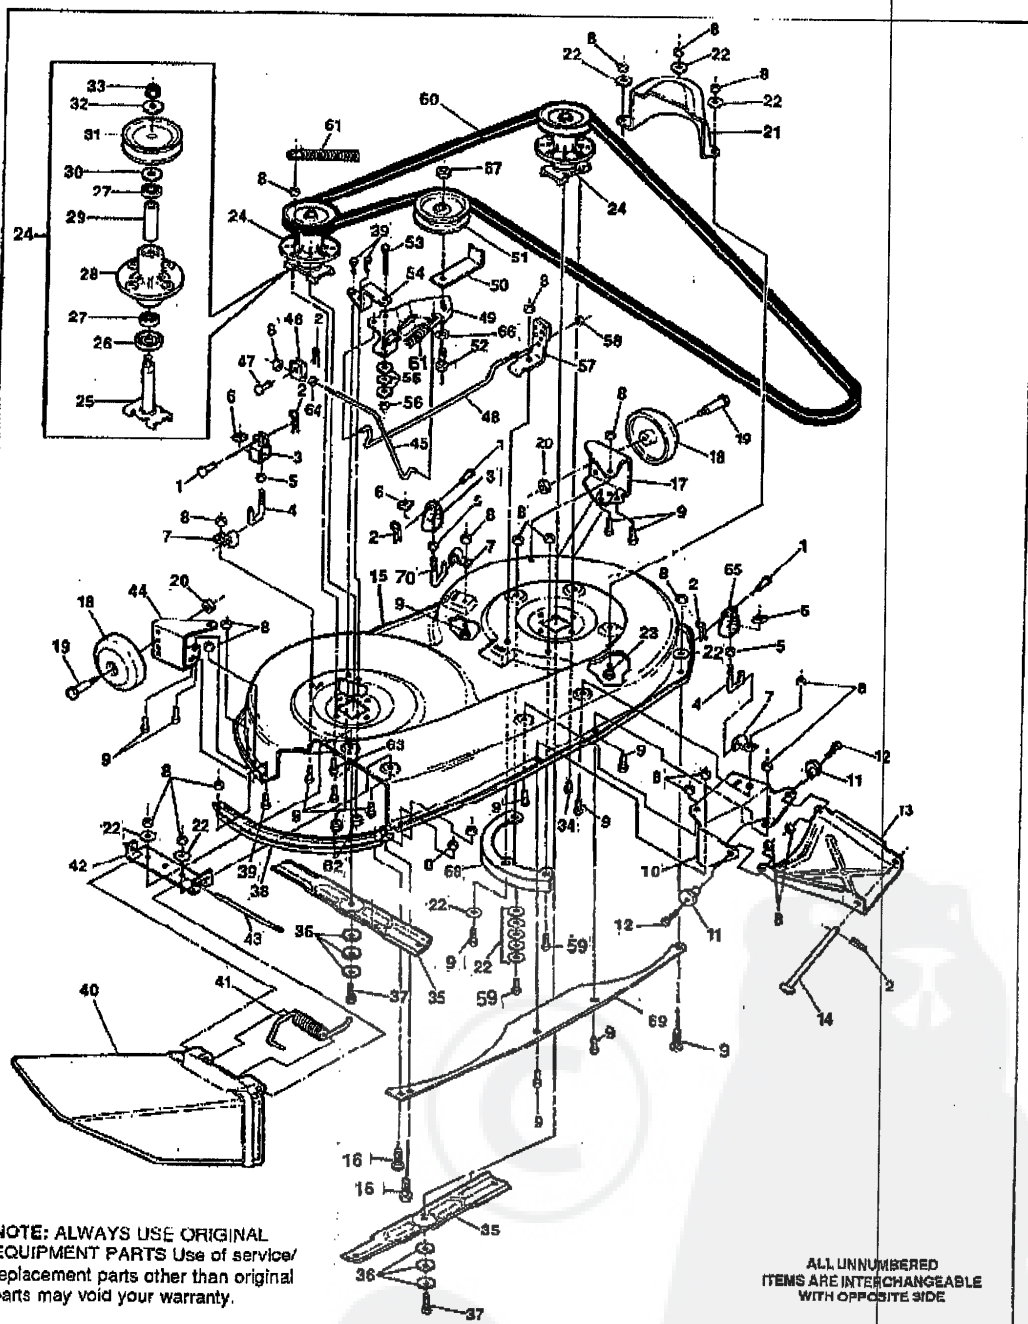

TRACTOR REPAIR PARTS

40" TRACTOR MODEL NUMBER A4014-040

NOTE: ALWAYS USE ORIGINAL EQUIPMENT PARTS Use of service/replacement parts other than original parts may void your warranty.

ALL UNNUMBERED ITEMS ARE INTERCHANGEABLE WITH OPPOSITE SIDE

TRACTOR REPAIR PARTS

40" TRACTOR MODEL NUMBER A4014-040

Key No.	Part No.	Description	Key No.	Part No.	Description
1	300917	Pin, Clevis	44	304731	Wheel Bracket, R. H.
2	56180	Hairpin, Cotter	45	303072	Clutch Rod
3	305283	Clevis	46	305284	Clevis, Clutch
4	309615	Lift Rod	47	49332	Pin, Clevis
5	120238	Nut, Hx Jam 1/2-13 Thd.	48	302714	Rod, Brake
6	109527	Nut, Sq. 1/2-13 Thd.	49	304414	Idler Assembly
7	302197	Clip			Includes the following parts:
8	1498	Nut, Hx, Lock 5/16-18 Thd.		305298	Idler Arm
9	180075	Screw, Hx Hd, 5/16-18 x 1 in.		306973	Brake Pad
10	308339	Bracket, Front		41601	Rivet
11	58247	Nut, Adjusting	50	1346	Belt Retainer
12	122017	Screw, Hx Hd, 5/16-18 x 1 in.	51	310326	Idler Pulley
13	310800	Channel, Draw Bar	52	57325	Carriage Bolt, 3/8-16 x 2 in.
14	302963	Rod, Drawbar	53	304420	Shoulder Bolt, 3/8-16 x 3/4 in.
15	307435	Mower Deck	54	302363	Idler Brace
16	122007	Screw, Hx, 5/16-18 x 3/4 in.	55	446363	Washer, Flat 3/8 in.
17	304426	Wheel Bracket, L. H.	56	45171	Nut, Hx, Wd Fl, 3/8-16 Thd.
18	302611	Wheel	57	304118	Brake Spring Assembly
19	23763	Shoulder Bolt, 3/8-16 Thd.	58	1502	Nut, Hx, Ctrk, 1/4-20 Thd.
20	1499	Nut, Hex, Ctrk, 3/8-16 Thd.	59	122027	Screw, Hx, 5/16-18 x 1-1/4 in.
21	302833	Belt Cover, Left Pulley	60	48044	Belt, 82 in. Long
22	120393	Flatwasher, 11/32 in.	61	35410	Spring
23	120228	Screw, Hx Hd, 5/16-18 x 5/8 in.	62	44108	Nut, 5/16 - 18 Thd.
24	56424	Quill Assembly (Incl. Nos. 25-33)	63	300345	Screw, Tap, 5/16-18 x 1-3/8 in.
25	56425	Saddle & Shaft Assembly	64	120376	Nut, Hx, 5/16-18 Thd.
26	50616	Dust Shield	65	304443	Clevis
27	49562	Bearing	66	120382	Washer, Split, Lock 3/8 in.
28	55547	Quill Housing	67	120377	Nut, Hx, 3/8-16 Thd.
29	50818	Spacer Tube	68	304625	Baffle, Deck
30	51449	Spacer	69	304871	Baffle, Deck Front
31	56390	Pulley	70	312302	Lift Rod
32	56365	Washer			
33	1292	Nut, Wd Fl, Lk 7/16-20 Thd.			
34	50634	Screw, Wshr Hd, 5/16-18 x 7/8"			
35	305012	Blade			
36	2483	Washer, Spring			
37	39573	Screw, Hx Hd, 3/8-24 x 1 in.			
38	304102	Toe Guard			
39	180077	Screw, Hx Hd, 5/16-18 x 3/4 in.			
40	304422	Chute Deflector			
41	305124	Spring			
42	302364	Bracket, Chute Mount			
43	304424	Rod, Chute