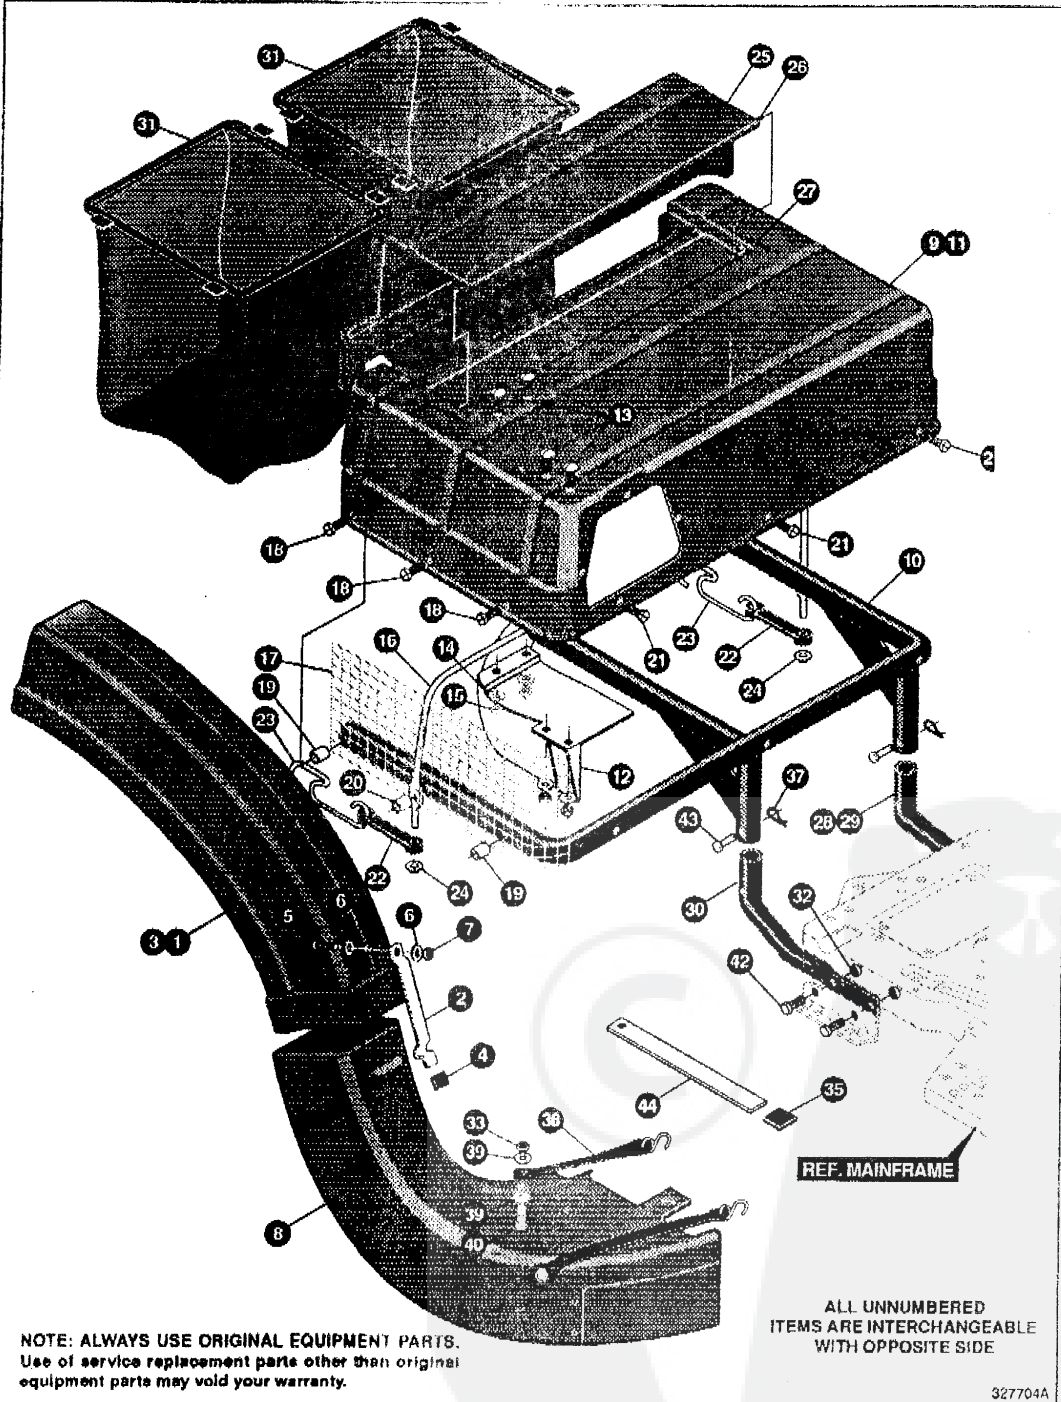

REPAIR PARTS**40, 42 AND 43" REAR MOUNTED, SIDE DISCHARGE CRASS CATCHER MODEL 57083400**

5708-3400

REPAIR PARTS**40, 42 AND 43" REAR MOUNTED, SIDE DISCHARGE GRASS CATCHER MODEL 5708-3400**

key#	part#	description	qty.
1.	0	ASSY, UP CHUTE, 40, 42, 43" BAGGER	1
2.	322494-853	LATCH CHUTE	1
3.	322495	CHUTE, UPPER 40&46 BAGGER	1
4.	42348	GRIP-LEVER GRASS COLLECTOR	1
5.	121887	SCREW, 1/4-20X .75 HHC GR2	1
6.	57626	WASHER, FLAT .281X1.25X.06	2
7.	1502	NUT, 1/4-20 REGHEXCTRLK	1
8.	318073	CHUTE, LOWER 40"43" DECK, MOD	1
9.	0	ASSY, SUPPORT FRAME, BAGGER	1
10.	322980-853	WP TUBE ASSY, SUPPORT (DBL-GST)	1
11.	309295	TOP COVER ERO BAGGER	1
12.	305197	BAFFLE GRASS CATCHER EURO	1
13.	55686	SCREW, 1/4-20X .63 SLTRMA BLK	4
14.	120392	WASHER, FLAT .281X .63X.065	4
15.	271172	NUT, 1/4-20 REGHEXKEPS	4
16.	309159-853	MP SUPPORT ROD, COVER	1
17.	306262	SCREEN, ERO BAGGER 6.0 X 18.25	1
18.	306487	SCREW, 1/4-20X1.50 HHTAP GR5	3
19.	306079	SPACER, BAGGER .87X7/16X.060	2
20.	309296	SPACER ERO BAGGER .69X.44X.06	1
21.	44811	SCREW, 1/4-20X .75 HXWATAP	6
22.	57505	RUBBER STRAP	2
23.	309548	MF HOLD DOWN, RUBBER STRAP	2
24.	73664	NUT, PUSH ON 3/8"	2
25.	309320	TOP LID PIVOTING	1
26.	310194	MF ROD, GRASS CATCHER PIVOT 953	1
27.	121223	PIN, COTTER, 0625X.75LG	2
28.	326965-853	TUBE-L.H. COLLECTOR	1
29.	322389	TUBE LH, COLLECTOR SUPPORT	1
30.	326967-853	TUBE RH, COLLECTOR SUPPORT	1
31.	322157	BAG, GRASS COLLECTOR	2
32.	1498	NUT, 5/16-18 REGHEXCTRLK	5
33.	1502	NUT, 1/4-20 REGHEXCTRLK	2
34.	4230	WASHER, FLAT .328X.68X.104	6
35.	42348	GRIP-LEVER GRASS COLLECTOR	1
36.	313826	WASHER, FLAT .375X1.25X1.04 YZ (NOT SHOWN)	1
37.	56180	FOR STANDARD FRAME ONLY)	2
38.	57505	PIN, HAIR .091 DIA X1.62LG	2
39.	120392	RUBBER STRAP	2
40.	55934	WASHER, FLAT .281X .63X.065	4
41.	122017	SCREW, 1/4-20X1.00 HHC GR2	2
42.	186677	SCREW, 5/16-18X1.00 HHC GR2	1
43.	308619	SCREW, 5/16-18X1.00 HHC GR8	4
44.	322320-853	PIN, CLEVIS, 25X1.656X1.75	2
45.	327707	LEVER ASSY	1
		OWNER'S MANUAL (NOT SHOWN)	1

◊ Order individual parts.