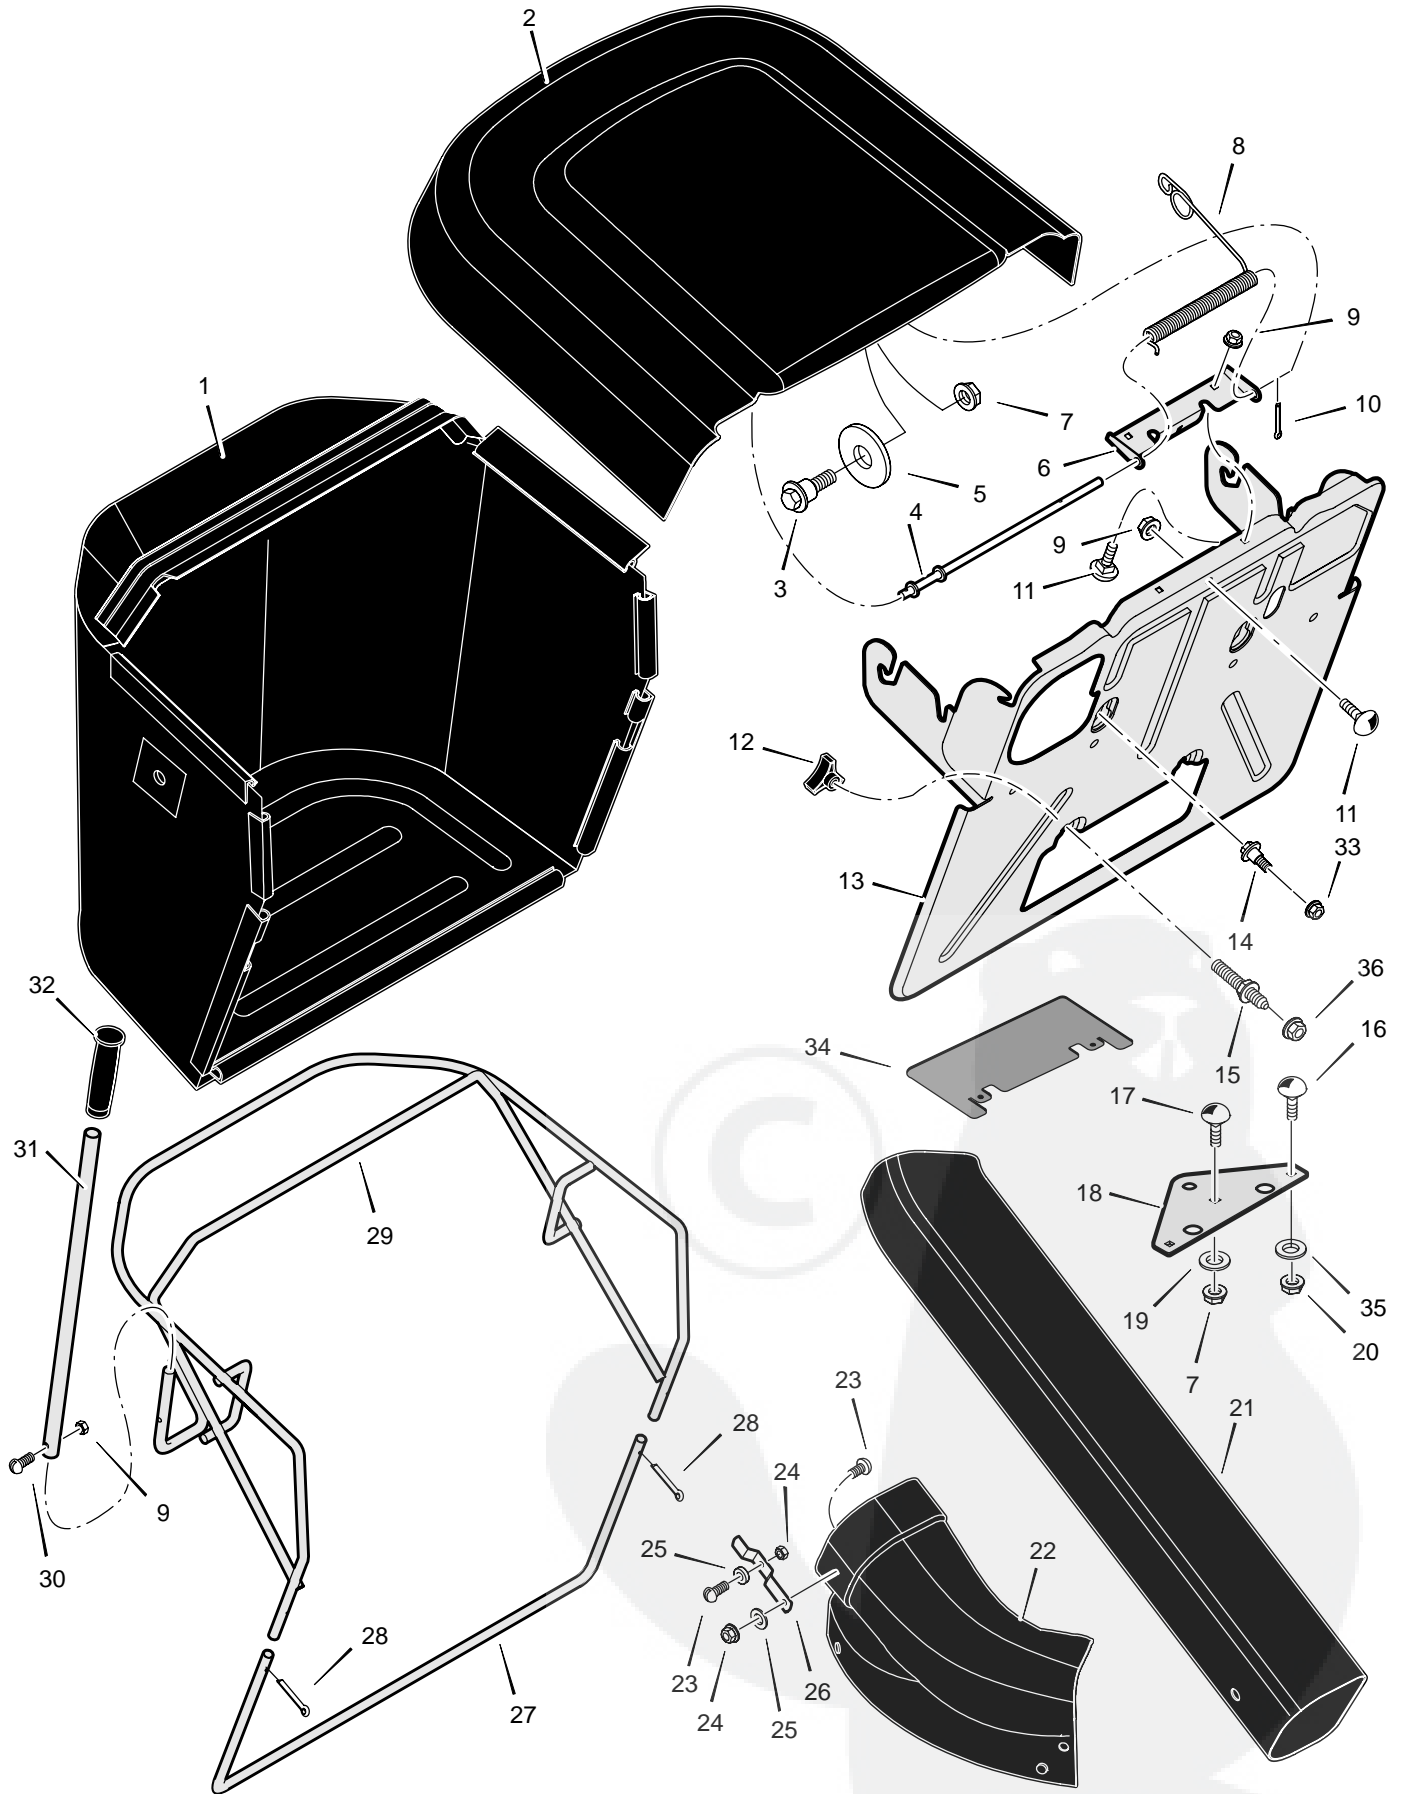

MODELS 247930x68A

REPAIR PARTS

MODELS 247930x68A

REPAIR PARTS

Key No.	Description	Part No.	Key No.	Description	Part No.
1	Bag, Cloth	1401246	20	Nut	015x88
2	Cover, Bag (Black)	1401189	21	Tube, Connecting	1401089
3	Bolt, Shoulder	009x13	22	Tube, Extension	1401088
4	Rod, Bag Lid	1401168	23	Bolt	006x91
5	Washer	17x152 Z	24	Acorn Nut	014x77
6	Hinge, Bag Top	1401190E701	25	Washer	17x180
7	Nut	015x84	26	Spring, Leaf	1401175
8	Spring, Torsion	166x47	27	Tube, Bag Frame	1401155E701
9	Nut	015x89	28	Pin, Cotter	030x20
10	Pin, Cotter	030x50	29	Frame, Bag	1401167E701
11	Bolt, Carriage	002x82	30	Bolt	001x94
12	Knob	740227	31	Lever, Dump	1401141E701
13	Assembly, Bag Plate & Hanger	1401182E701	32	Grip	1401176
14	Bolt, Shoulder	9x70	33	Nut, Flange	015x85
15	Stud, Double End	6x110	34	Baffle, Bag Plate	1401242
16	Bolt, Carriage	002x53	35	Washer	17x212
17	Bolt, Carriage	002x57	36	Nut	015x79
18	Bracket, Hitch Extension	1401178E701	—	Book, Instruction	F-020901L
19	Washer	17x104			