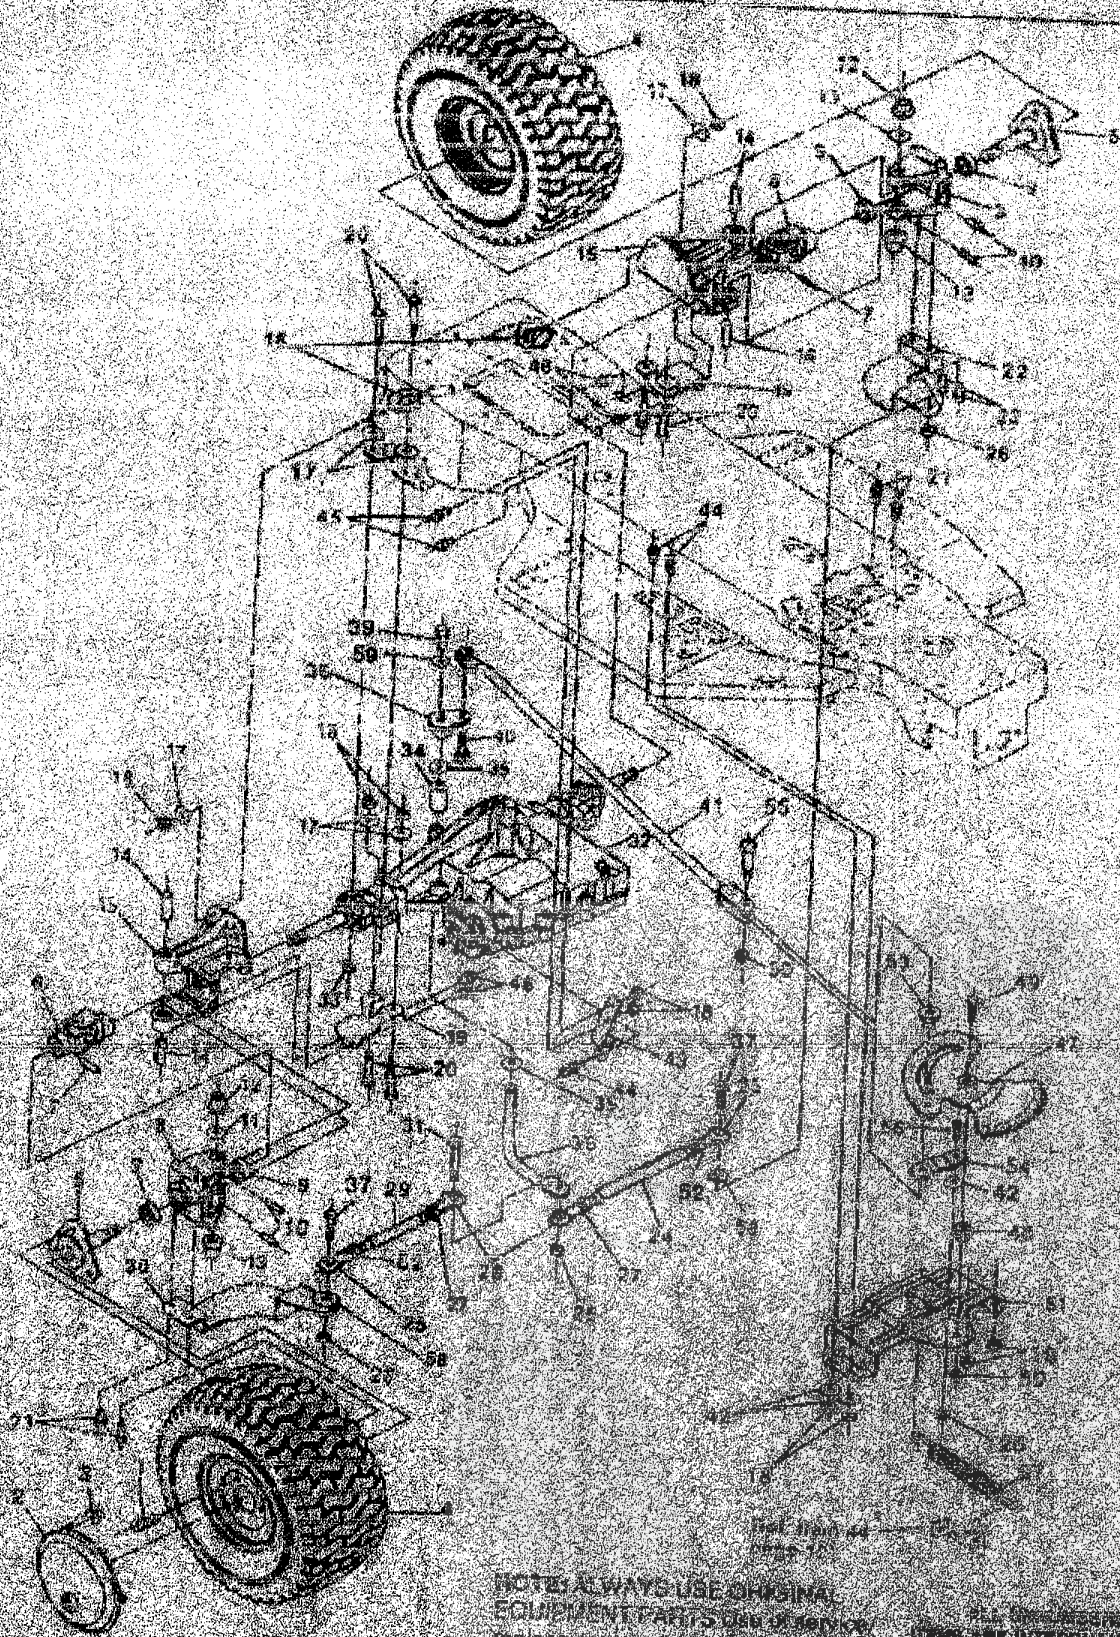

TRACTOR REPAIR PARTS

40" TRACTOR MODEL NUMBER C4014-030 and -040

NOTE: ALWAYS USE ORIGINAL EQUIPMENT PARTS OR IDENTICAL RECOMMENDED PARTS. OTHER DIMENSIONAL PARTS MAY VOID YOUR WARRANTY.

ALL DIMENSIONS ARE IN INCHES UNLESS OTHERWISE SPECIFIED.
PARTS ARE INTERCHANGEABLE WITH OPPOSITE SIDE.

TRACTOR REPAIR PARTS

40" TRACTOR MODEL NUMBER C4014-030 and -040

Key No.	Part No.	Description	Key No.	Part No.	Description
1	123418	Screw, Hx Hd, 1/2-20 x 1/2 in.	32		Transaxle, 6-Speed
2	305570	Hubcap, 6 in.	33	44106	Nut, Hx, Wrt Cl, Lk E15-10 Thd.
3	305569	Clip, Hubcap	34	304115	Spacer
4		Wheel & Tire Assembly, Rear	35	25177	Washer, Flat, 49/64 in.
	Tire	Roller to Tire Tread Page	36	308719	Steering Pivot
	12407	Wheel	37	181839	Screw, Hx Hd, 3/8-24 x 1-1/4 in.
	24187	Valve Stem	38	308720	Shell, Steering Pivot
5	315400	Hub Assembly	39	421051	Screw, 5/16-24 x 1 in.
6	320531	U-Joint Assembly	40	12916	Bolt, Shoulder, 3/8-24 Thd.
	320570	Grease Fitting	41	302593	Rod Assembly, Rear Wheel Steer
7	36311	Pin, Grooved, 1/4 x 1-1/2 in.	42	446363	Washer, Flat, 3/8 in.
8	12455	Bracket, Steering Pivot, Outer	43	321392	Bracket, Transaxle Stabilizer
9	12225	Bearing	44	35498	Screw, Hx Hd, Self-Tap, 5/16-18 x 3/4 in.
10	456722	Pin, Spring, 1/4 x 1-1/2 in.	45	120228	Screw, Hx Hd, 5/16-18 x 5/8 in.
11	21682	Washer, Flat	46	451814	Screw, Hx Hd, Self-Tap, 5/16-18 x 5/8 in.
12	12288	Bushing, Shouldered	47	302877	Assembly, Sector Gear
13	12321	Bushing, Shouldered	48	302878	Bushing, Sector Gear
14	12389	Pin, Steering Hinge	49	304256	Screw, Hx Hd, 1/2-20 x 2-3/8 in.
15	12485	Bracket, Steering Pivot, Inner	50	274864	Nut, Hx, Ctrk, 1/2-20 Thd.
16	122017	Screw, Hx Hd, 5/16-18 x 1 in.	51	308341	Plate, 4-Wheel Steer Pivot
17	120393	Washer, Flat, 11/32 in.	52	308398	Nut, Jam, 3/8-24 Thd.
18	1498	Nut, Hx, Ctrk, 5/16-18 Thd.	53	304116	Cam Yoke Roller
19	306901	Bracket, Transaxle Mounting	54	302594	Arm, Roller Swing
20	180083	Screw, Hx Hd, 5/16-18 x 2-1/4 in.	55	304122	Shoulder Bolt, Cam Roller
21	35497	Screw, Tap, 5/16-18 x 1/2 in.	56	362589	Shoulder Bolt, Cam Follower Arm Pivot
22	306218	Arm, Rear Wheel Steer, L. H.	57	35410	Spring, Clutch/Brake Pedal Return
23	47792	Screw, Self-Tap, 3/8-16 x 1 in.	58	120382	Washer, Split Lock
24	308446	Tie Rod, L. H.	59	45602	Washer, Flat
25	308364	Tie Rod End, L. H.			
26	412349	Nut, Hx, Ctrk, 3/8-24 Thd.			
27	124925	Nut, Hx, Jam, 3/8-24 Thd.			
28	306260	Rod End, R.H.			
29	308447	Tie Rod End, R. H.			
30	306237	Arm, Rear Wheel Steer, R. H.			
31	181646	Screw, Hx Hd, 3/8-24 x 1-3/4 in.			

(*) Order Individual Parts