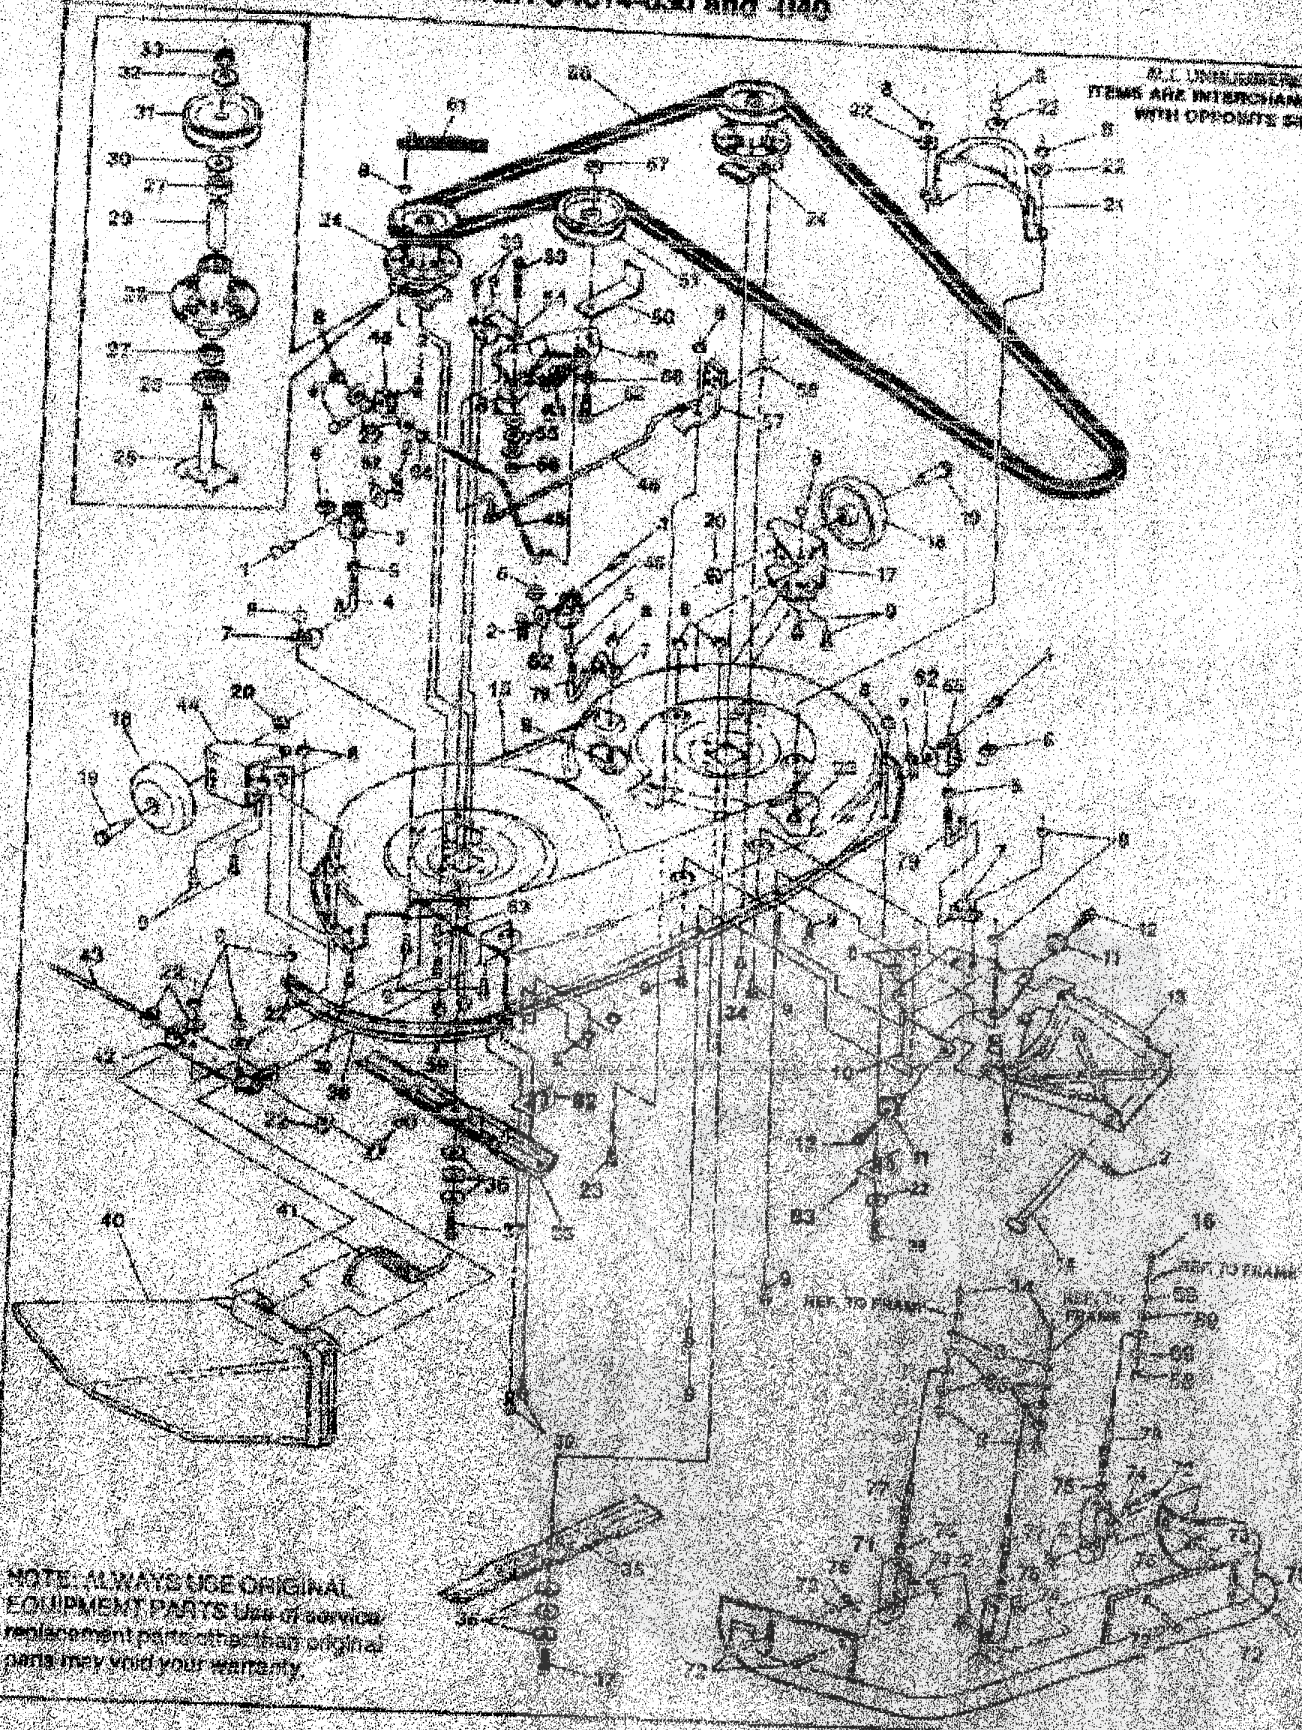

TRACTOR REPAIR PARTS

40" TRACTOR MODEL NUMBER C4014-030 and -040

ALL UNDESIGNATED ITEMS ARE INTERCHANGEABLE WITH OPPOSITE SIDE

NOTE: ALWAYS USE ORIGINAL EQUIPMENT PARTS Use of service replacement parts other than original parts may void your warranty

TRACTOR REPAIR PARTS

30" TRACTOR MODEL NUMBER L4014-030 and -040

Key No.	Part No.	Description	Key No.	Part No.	Description
1	300117	Pin, Clevis	48	302714	Rear Brake
2	52120	Mainpin, Collar	49	322120	Idler Assembly
3	305233	Clevis			Includes the following parts
4	300815	Lift Rod		322119	Idler Arm
5	120228	Nut, Hex Jam 1/2-13 Thd.		306973	Brake Pad
6	103227	Nut, Sq. 1/2-13 Thd.		135824	Rivet
7	312222	Cap	50	1345	Belt Retainer
8	1499	Nut, Hx. Lock 5/16-18 Thd.	51	310322	Idler Pulley
9	180275	Screw, Hx Hd, 5/16-18 x 1 in.	52	57325	Camshaft Bolt, 3/8-16 x 2 in.
10	303210	Bracket, Front	53	304420	Shoulder Bolt, 3/8-16 x 3/4 in.
11	52247	Nut, Adjusting	54	302163	Idler Brace
12	180079	Screw, Hx Hd, 5/16-18 x 1 in.	55	302415	Washer, Flat
13	311941	Channel, Draw Bar	56	45171	Nut, Hx. Wd Fl, 3/8-16 Thd.
14	302203	Rod, Drawbar	57	304112	Brake Spring Assembly
15	323077	Mower Deck			Includes the following parts.
16	180120	Screw, 1/4-20 x 3/4 in.		302241	Brake Arm
17	317041	Wheel Bracket, L. H.		302270	Brake Pad
18	302611	Wheel		125224	Rivet
19	23703	Shoulder Bolt, 3/8-16 Thd.	58	1502	Nut, Hx. Cnk, 1/4-20 Thd.
20	1499	Nut, Hex, Cnk, 3/8-16 Thd.	59	44125	Nut, 5/16-16
21	302633	Belt Cover, Left Pulley	60	43044	Belt, 52 in. Long
22	120393	Flatwasher, 11/32 in.	61	35410	Spring
23	120228	Screw, Hx Hd, 5/16-18 x 5/8 in.	62	274517	Washer, Flat, 13/32 in.
24	307534	Quill Assembly (incl. Hex. 25 33)	63	300345	Screw, Tap 5/16-18 x 1-3/8 in.
25	55425	Saddle & Shaft Assembly	64	120376	Nut, Hx, 5/16-18 Thd.
26	30616	Dust Shield	65	304443	Clevis
27	49562	Bearing	66	120382	Washer, Spilt, Lock 3/8 in.
28	55547	Quill Casting	67	120377	Nut, Hx 3/8-16 Thd.
29	50816	Spacer Tube	68	416924	Flatwasher
30	51449	Spacer	69	416904	Flatwasher
31	56390	Pulley	70	305865	Toe Guard Assembly
32	52365	Washer	71	3005	Clevis
33	1282	Nut, Wd Fl, Lk 7/16-20 Thd.	72	30512	Clevis Pin
34	50634	Screw, Wdr Hd, 5/16-18 x 7/8	73	45602	Flatwasher
35	313316	Blade	74	120372	Nut, Square, 1/4-20 Thd.
36	2423	Washer, Spring	75	120375	Nut, Hex 1/4-20 Thd.
37	39573	Screw, Hx Hd, 3/8-24 x 1 in.	76	137185	Copper Pip, 1/8 x 1 in.
38	317030	Toe Guard	77	306583	Cable, 10.8 inches Long
39	180077	Screw, Hx Hd, 5/16-18 x 3/4 in.	78	306584	Cable, 6.5 inches Long
40	304422	Clutch Deflector	79	312302	Lift Rod
41	314975	Spring	80	13535	Push Nut
42	317017	Bracket, Clutch Mount	81	306307	Flatwasher
43	304124	Rod, Clutch	82	305984	Bracket, Toe Guard
44	317015	Wheel Bracket, R. H.	83	305985	Bracket, Toe Guard
45	303072	Clutch Rod			
46	305234	Clevis, Clutch			
47	49332	Pin, Clevis