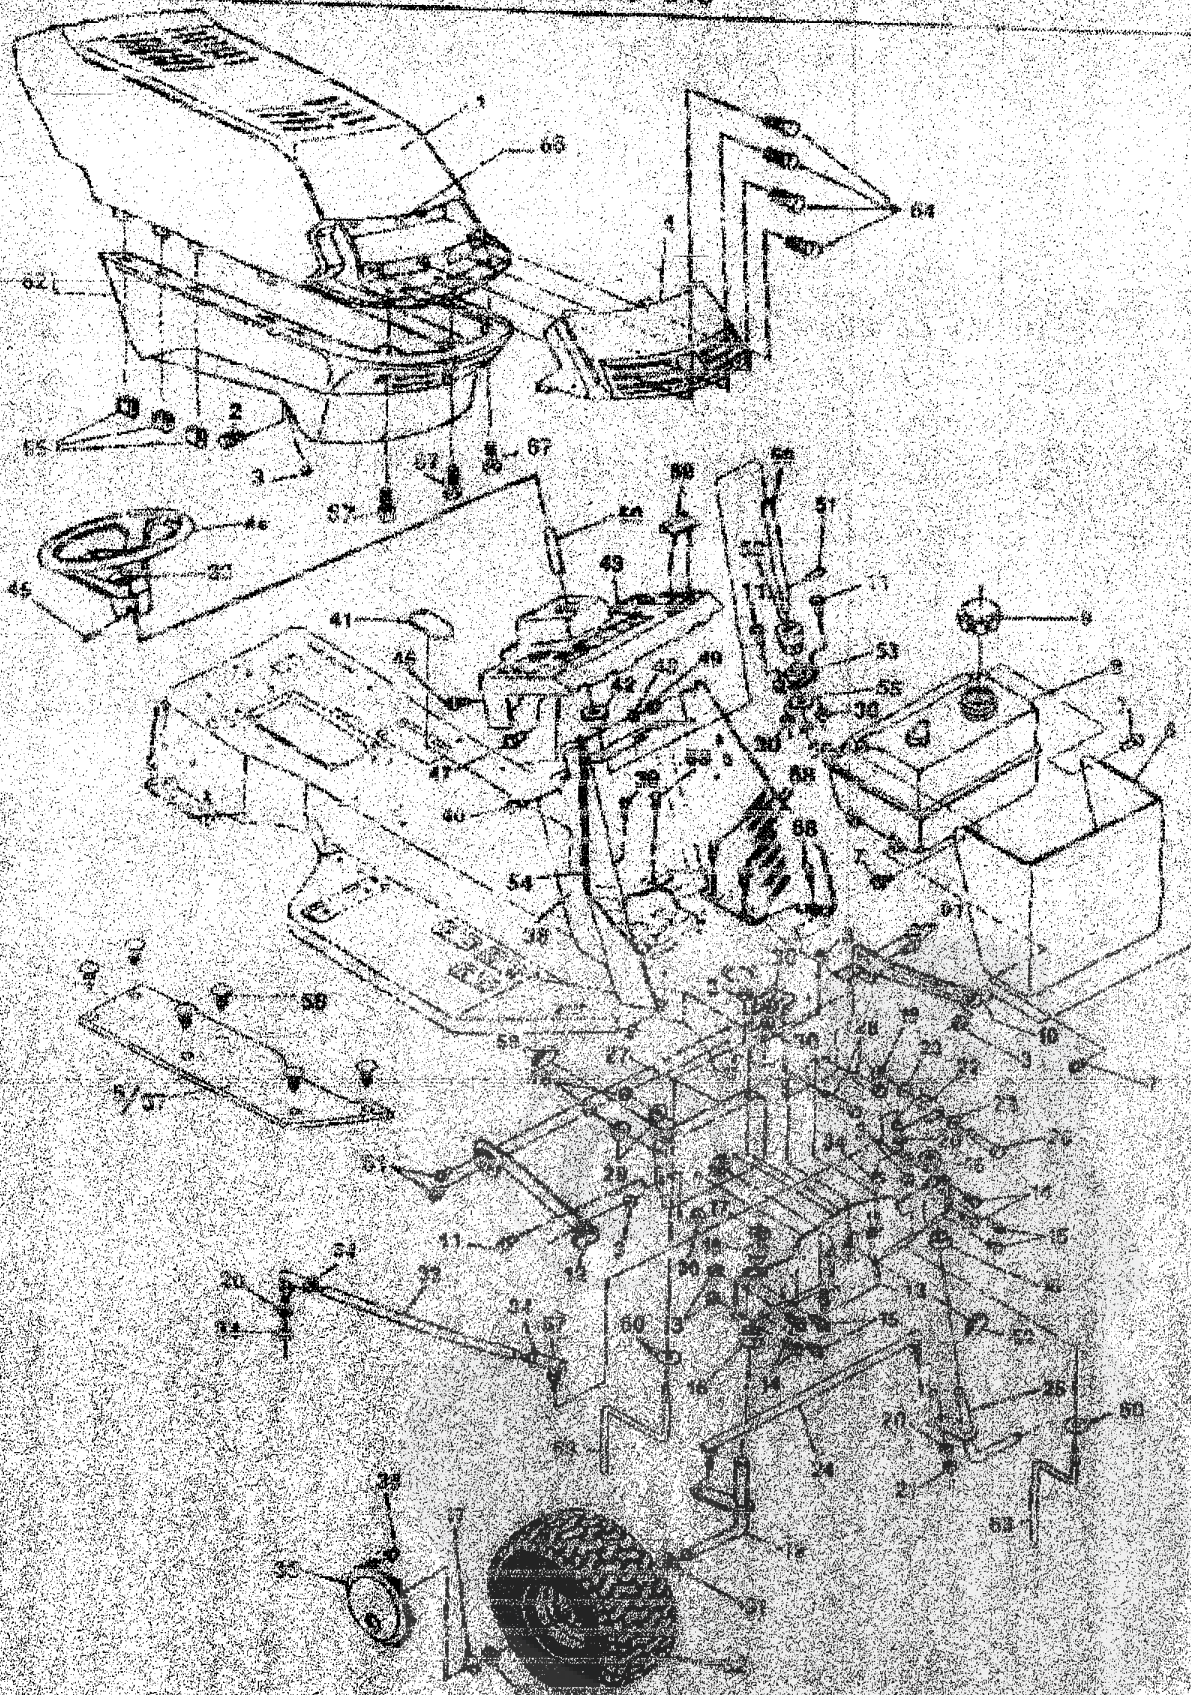

TRACTOR REPAIR PARTS

5-40 TRACTOR MODEL NUMBER C4014-030 and -040

TRACTOR REPAIR PARTS

40" TRACTOR MODEL NUMBER C4014-530 thru -640

Key No.	Part No.	Description	Key No.	Part No.	Description
1	310577	Hood	46	305500	Screw, Tap, 1/4-20 x 1/2 in.
2	25088	Shoulder Bolt, 5/16-18 Thd.	47	120854	Screw, Hx Hd, 1/4-20 x 5/8 in.
3	1498	Nut, Hx, Circl, 5/16-18 Thd.	48	120392	Washer, Flat, 5/32 in.
4	305059	Lens, Headlight	49	1502	Nut, Hx, Circl, 1/4-20 Thd
5	314909	Assembly, Foot Ped L. H.	50	302307	Shaft, Steering
6	307487	Hood Shield	51	302524	Pin, Dowel
7	300203	Screw, Hx Hd, Fastener 1/4 Dia. x 3/4 in.	52	302314	Pinion, Steering
8	305820	Tank, Gas 1.5 Gal W/Sensor	53	302498	Bearing, Flange
	305804	Low Fuel Sensor	54	47453	Trim
9	12501	Cap, Fuel	55	2968	Washer, Flat, 1/2 in.
10	309461	Bracket, Hood L. H.	56	20864	E-Ring
11	55030	Screw, Hx Hd, 5/16-18 x 3/4 in.	57	57158	Ball Joint, 3/8 Thd.
12	309460	Bracket, Hood R. H.	58	311087	Ratchet Fasteners
13	310879	Front Axle W/Bearings	59	307112	Plug, Front Axle
14	120228	Screw, Hx Hd, 5/16-18 x 5/8 in.	60	188588	Washer, Internal Tooth
15	706	Grease Fitting	61	53652	Screw, Hex Fl, 5/16-18 x 3/4 in.
16	302203	Bearing, Spindle	62	306856	Grille
17	36625	E-Ring	63	300440	Belt Guide
18	1499	Nut, Hx, Circl, 3/8-18 Thd.	64	312085	Screw, #4-24 x 1/2 in.
19	305340	Spindle, R. H.	65	306867	Clip, Tinnerman
20	120382	Washer, Split Lock 3/8 in.	66	310534	Decal, Reflector
21	120389	Nut, Hx, 3/8-24 Thd	67	300309	Screw, #10 x 1/2 in.
22	302306	Steering Arm, Upper	68	35497	Screw, 5/16-18 x 1/2 in.
23	996416	Washer, Flat, 25/64 in.	69	321910	Pad, Hood Bumper
24	300328	Assembly, Tie Rod			
25	305399	Spindle, L.H.			
26	180134	Screw, Hx Hd, 3/8-16 x 2-1/2 in.			
27	306103	Support Bracket, Front Axle			
28	122207	Screw, Hx Hd, 3/8-16 x 3 in.			
29	2483	Washer, Spring			
30	55273	Nut, Hx, Wd FILL 5/16-18 Thd.			
31	642	Washer, Flat, 3/4 in.			
32	*	Wheel & Tire Assembly, Front			
	Tire	Refer to Tire Tread Pattern			
	315678	Wheel/Wdr Bearing			
	24167	Valve Stem			
	314416	Bearing			
33	302907	Drag Link			
34	124028	Nut, Hx, Jam, 3/8-24 Thd.			
35	306588	Hubcap, Front			
36	005308	Clip, Hubcap			
37	314908	Assembly, Foot Ped R. H.			
38	315844	Dash, Lower			
39	48263	Screw, Tap, 5/16-18 x 3/8 in.			
40	986346	Screw, Self-Tap, 1/4-20 x 1/2 in.			
41	305280	Cover			
42	305228	Bushing, Upper Steering			
43	323133	Dash, Upper			
44	303132	Steering Wheel			
45	458378	Pin, Spring, 1/4 x 2 in.			

(*) Order Parts Individually