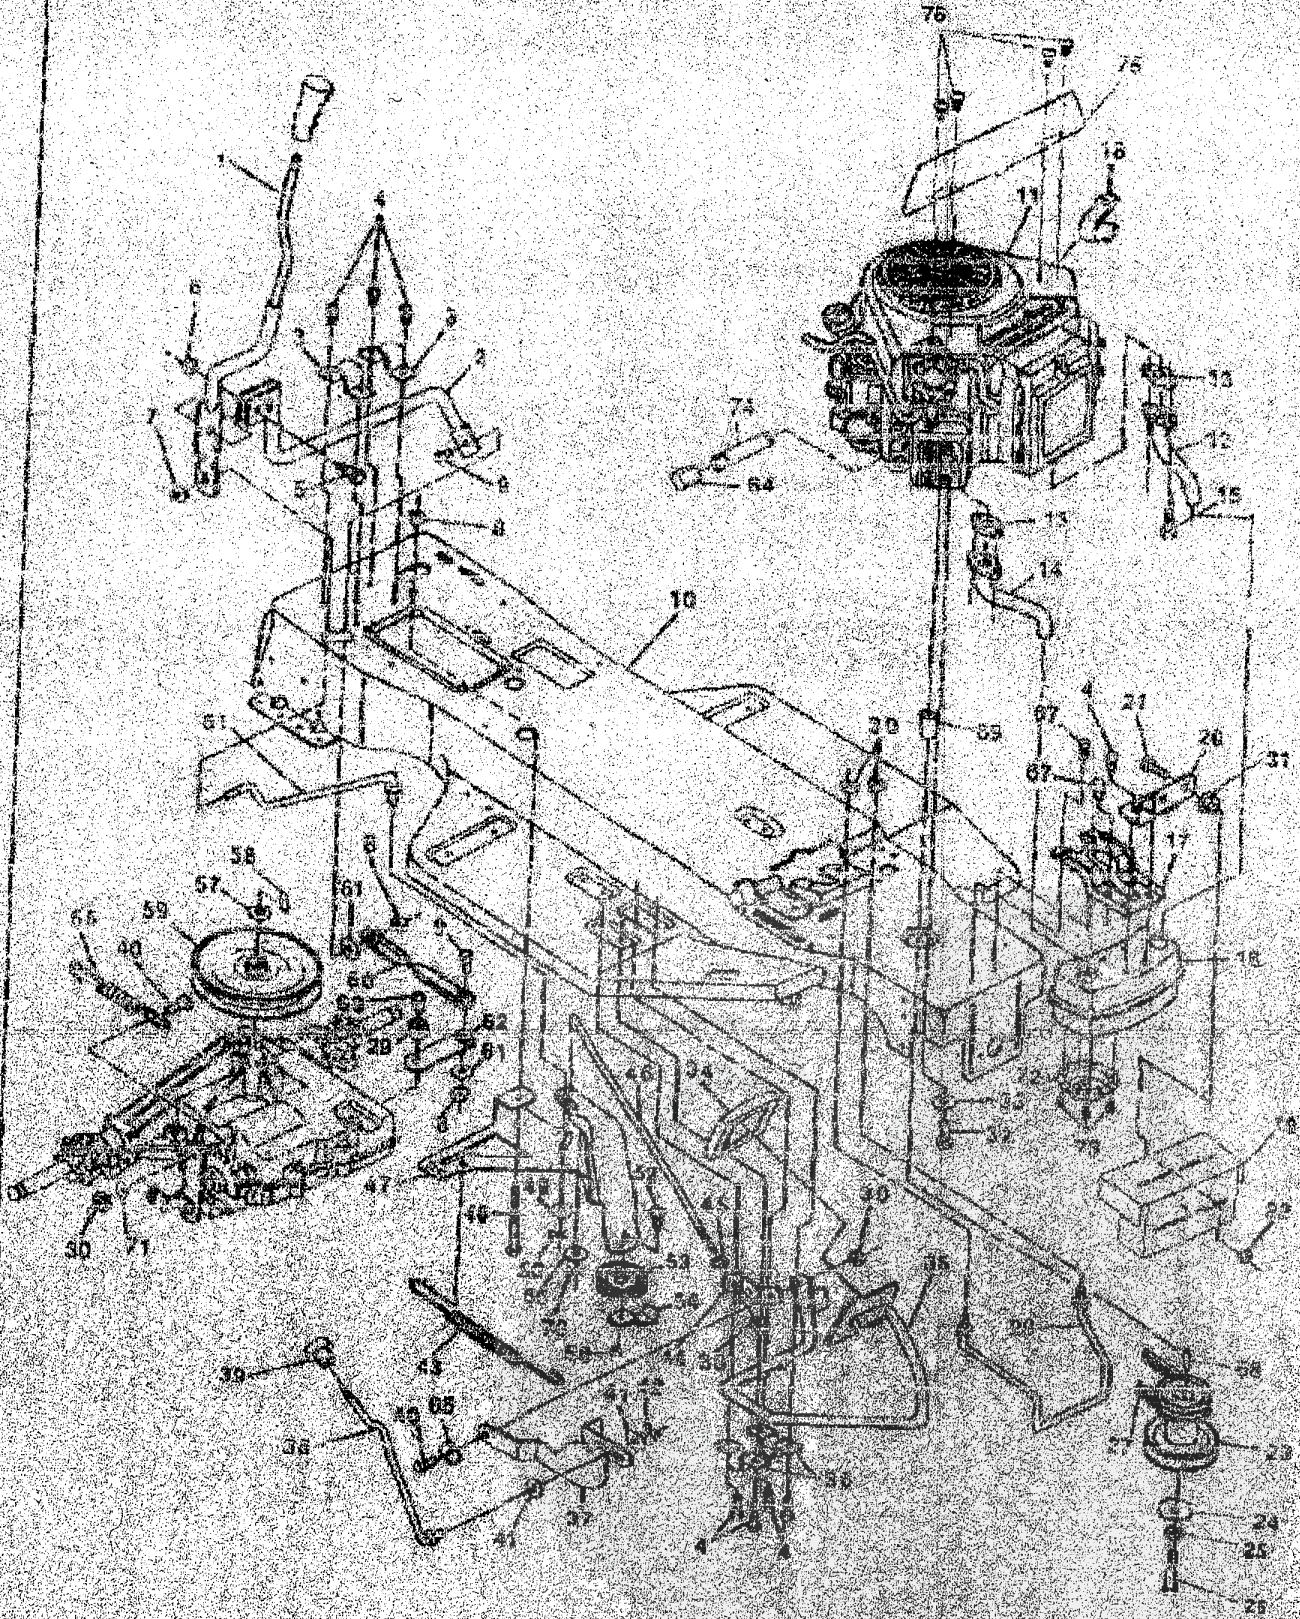

TRACTOR REPAIR PARTS

40" TRACTOR MODEL NUMBER C4014-030 and -040

TRACTOR REPAIR PARTS

40" TRACTOR MODEL NUMBER C4014-030 and -040

Key No.	Part No.	Description	Key No.	Part No.	Description
1	304406	Tube Assembly, Shift Pivot	41	120385	Washer, 9/16 In.
2	304024	Tube Assembly, Shift	42	121283	Cotter Pin
3	30253A	Clip, Shift Lever	43	304209	Spring, Clutch
4	35497	Screw, Hx Hd, Wash Tap, 5/16-18 x 1/2 In.	44	304125	Bracket, Brake Rod
5	304086	Shoulder Bolt, 1/4-20	45	271184	Nut, Hx, Kept, 5/16-18 Thd
6	1502	Nut, Hx, Cnk, 1/4-20 Thd	46	304212	Rod, Clutch
7	7104E	Nut, Hx, Nylon, Lock 3/8-18 Thd	47	304049	Arm, Idler
8	1499	Nut, Hx, Cnk, 3/8-18 Thd	48	51189	Shoulder Bolt, 3/8-18 Thd
9	122145	Screw, 3/8-18 x 1-1/4 In.	49	274517	Washer, Flat, 13/32 In.
10	322811	Main Frame	50	3636A	Hairpin
11		Engine 14 Horsepower 6468	51	304089	Rod, Shift-On-The-Go
12	305555	Exhaust Tube, L. H.	52	57325	Carriage Bolt, 3/8-16 x 2 In.
13	18700	Gasket, Muffler	53	40223	Idler Shoe, Backside
14	305554	Exhaust Tube, R. H.	54	304105	Belt Retainer
15	180077	Screw, Hx Hd, 5/16-18 x 3/4 In.	55	304130	Spring, Brake
16	305553	Muffler	56	45171	Nut, Flange, 2/8-16 Thd
17	305577	Bracket Muffler	57	22052	Retaining Ring
18	57559	Wire Retainer	58	3021	Key, Woodruff, #606
19	320823	Heat Shield, Muffler	59	303109	Pulley
20	5756	Bracket, Transaxle (or Muffler)	60	309846	Shift Link
21	128211	Bolt, Carriage, 5/16-18 x 5/8 In.	61	120304	Washer, Flat, 13/32 In.
22	55273	Nut, Hx, Wd Fl, Lk 5/16-18 Thd	62	302582	Shift Lever, Transaxle
23	58361	Pulley Assembly, Engine	63	55255	Screw, Hx Hd, 1/4-20 x 3/4 In.
24	56431	Washer, Pilot	64	47820	Cap, Pipe
25	120383	Washer, Split, Lock 7/8 In.	65	30280	Washer, Yravn
26	428644	Screw, Hx Hd, 7/16-20 x 5 In.	66	120382	Washer
27	303241	V-Belt, 90 In. Long	67	505338	Screw, Hex Hd Tap, 1/4-20 x 5/8 In.
28	310162	Belt Guide	68	5779	Key, Square 1/4
29	57157	Washer, Special	69	304246	Spacer, Engine Pulley
30	1498	Nut, Hex, Cnk, 5/16-18 Thd	70	121223	Pin, Cotter
31	309430	Push Nut	71	305183	Washer
32	50947	Screw, Hx Hd Tap, 3/8-18 x 1-1/4 In.	72	56172	Collector
33	130469	Washer, 3/8 In.	73	55287	Screw, Hx Hd, #6-32 x 3/8 In.
34	302386	Part, Clutch/Brake Molded Assembly, Clutch/Brake Arm	74	307174	Nipple, 3/8-18 x 1 In.
35	306083	Bracket, Clutch/Brake Arm	75	321307	Heat Shield
36	313271	Lever, Park Brake	76	57368	Screw, #10-16 x 1/2 Drill
37	304208	Rod, Park Brake			
38	304217	Knob, Park Brake			
39	304387	Shoulder Bolt, 5/16-18 Thd			
40	2508A