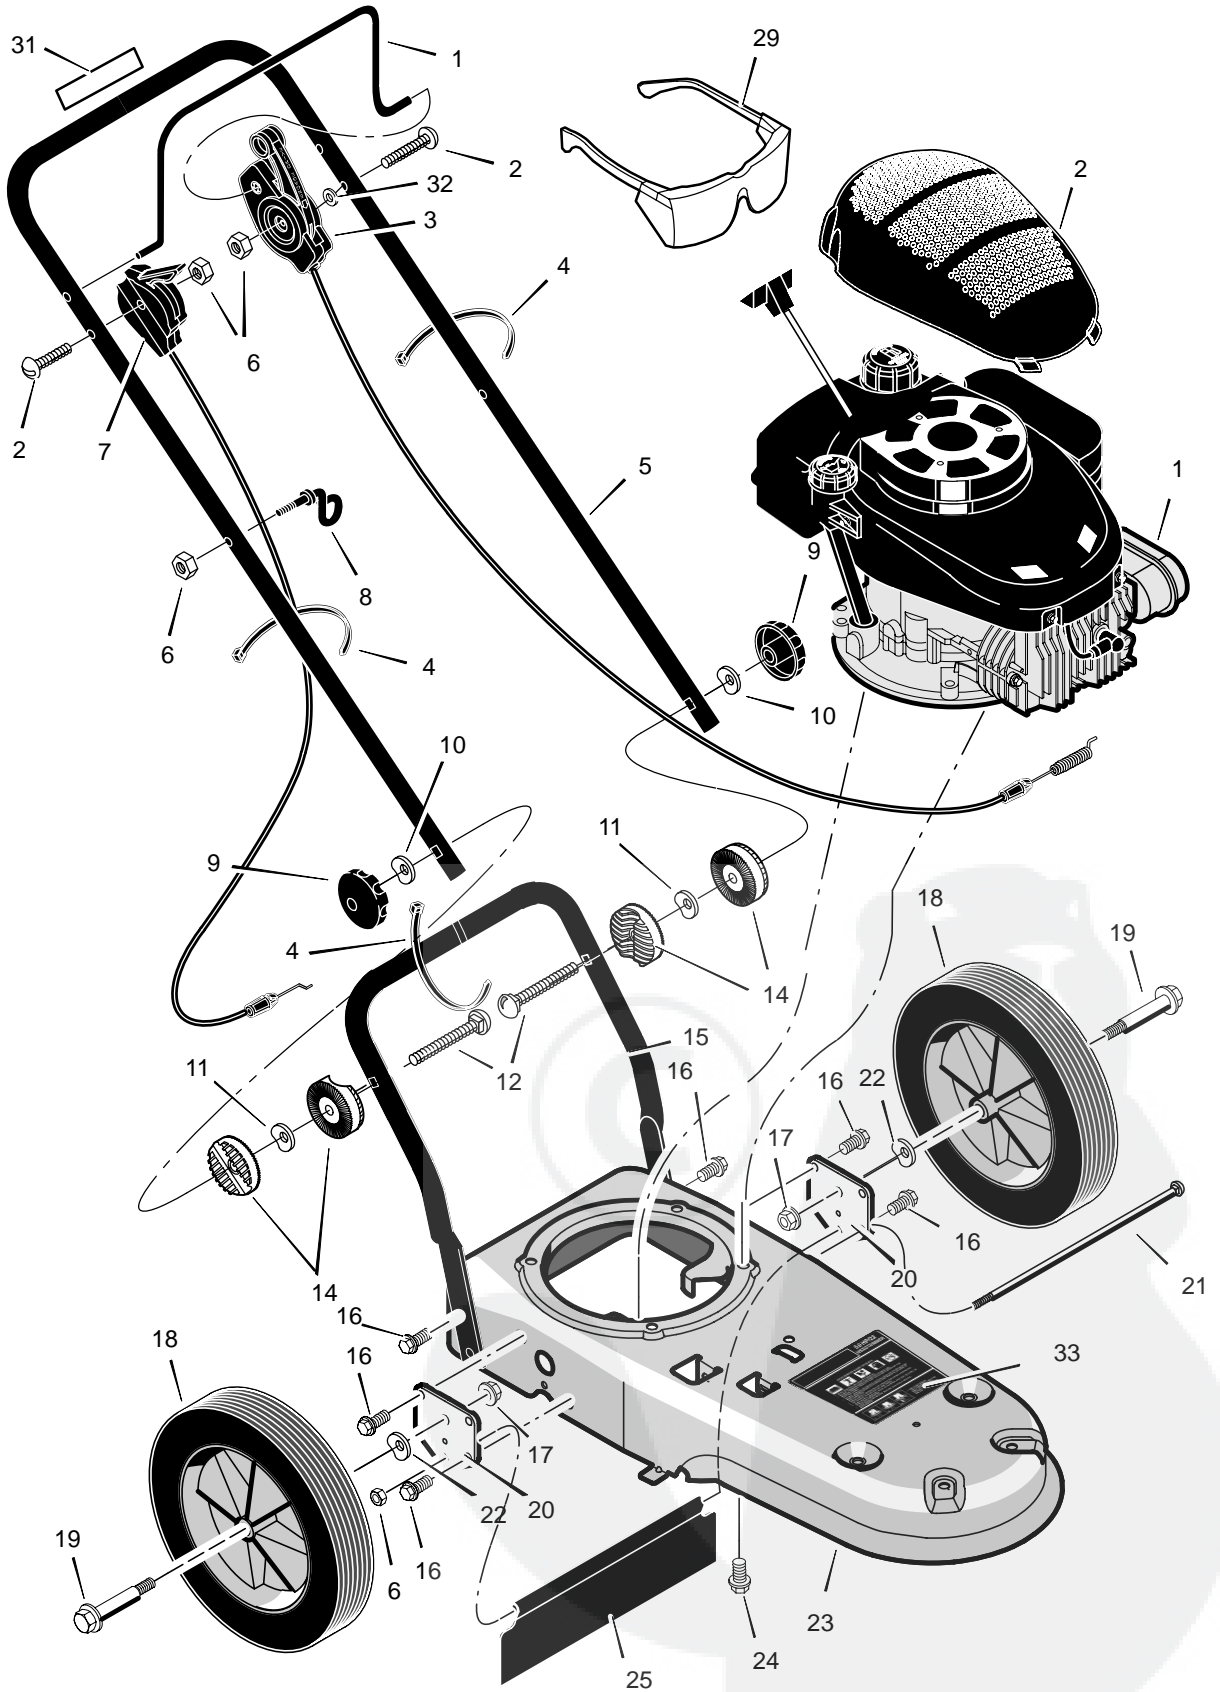

# MODEL TM4000x51B

# REPAIR PARTS

Key No.	Description	Part No.
1	Lever, Stop	740198E245
2	Bolt	323035
3	Cable, Control Latching	740193
4	Tie, Cable	712267
5	Handle	740196
6	Nut	15x116
7	Control, Throttle	740194
8	Guide, Rope	672510
9	Knob, Handle	740202
10	Washer	783000
11	Washer, Spring	711936
12	Bolt	711937
14	Pivot, Handle	740158
15	Handle, Lower	740195
16	Screw	26x274
17	Nut, Axle	015x84
18	Wheel & Tire	740278
19	Bolt, Axle	713018
20	Bracket, Wheel	740280
21	Bolt, Carriage	711935
22	Washer, Spring	0020x3
23	Frame, Trimmer	740260E245
24	Bolt	0025x6
25	Shield, Trailing	740192
26	Bolt	48901
27	Screw	26x274
28	Engine *	*
29	Protection, Eye	711890
30	Nut	015x88
31	Decal	712409
32	Spacer	672292
33	Decal, Warning	713006
—	Instruction Book & Parts List	F030200L

\* Parts are available from an Authorized Service Center. See “Engines, Gasoline” or “Gasoline Engines” in the yellow pages of the telephone directory.

Key No.	Part No.	Description
1	740260E245	Frame, Trimmer
2	711978	Bolt
3	015x84	Nut
4	740292	Spacer Assembly, Jackshaft
5	740232	Bracket, Idler Assembly
6	712403	Spring
7	710200	Bolt, Shoulder
8	740183	Pulley, Idler
9	740244	Pulley, "V"
10	15x119	Nut
11	710083	Washer
12	740266	Pulley, Cutting Head
13	740259	Belt
14	740179	Pulley, Drive
15	018x30	Lockwasher, Split
16	712146	Bolt
17	740262	Shield, Trimmer
18	710269	Bolt
19	740173	Spacer
20	1001049	Housing, Jackshaft
21	740264	Jackshaft
22	740267	Shield, Weed
23	7701012	Line, 0.130" x 16.75 (24 pack)
24	720271E245	Head, Cutting
25	740268	Guide, Height
26	1601027	Spacer
27	740209	Abrasion-Shield
29	1x179	Bolt