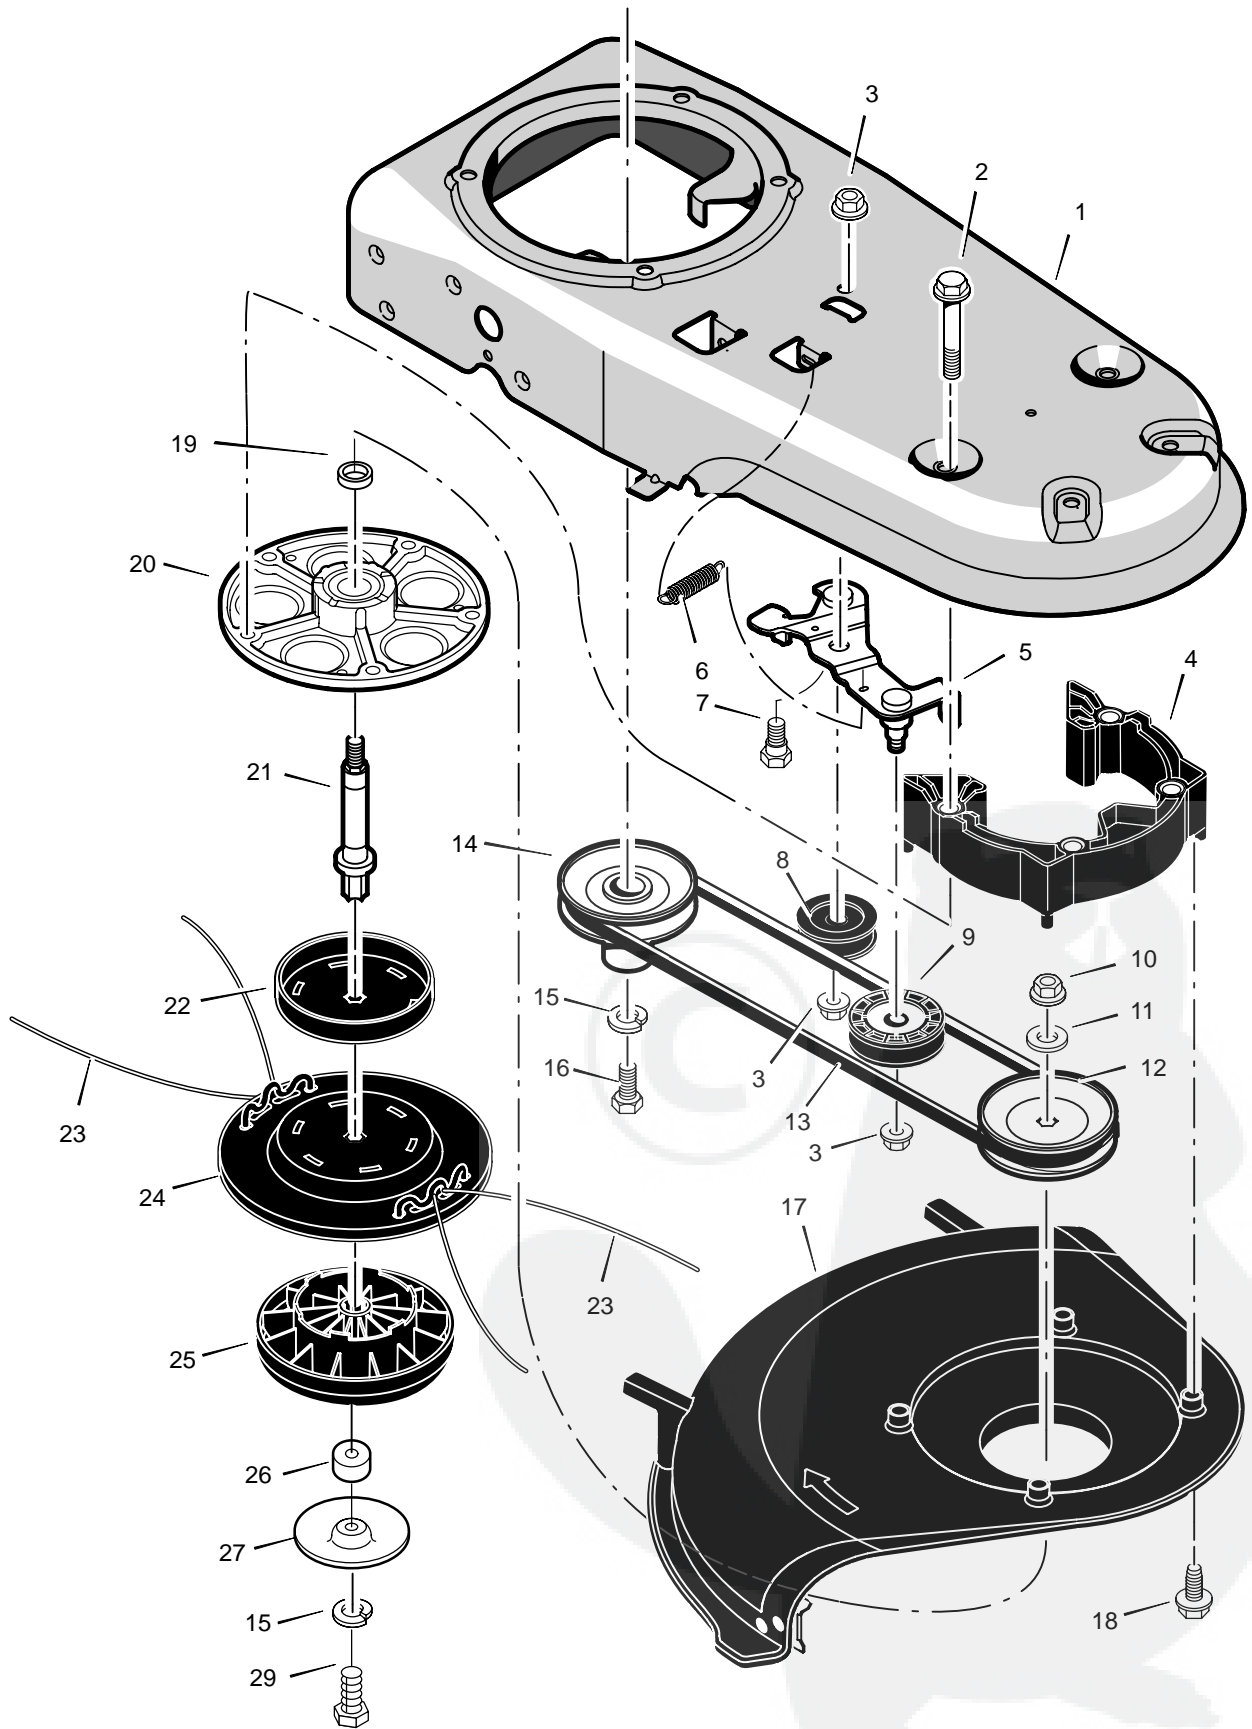

# MODEL TM4000x51B

# REPAIR PARTS

Key No.	Description	Part No.
1	Lever, Stop	740198E245
2	Bolt	323035
3	Cable, Control Latching	740193
4	Tie, Cable	712267
5	Handle	740196
6	Nut	15x116
7	Control, Throttle	740194
8	Guide, Rope	672510
9	Knob, Handle	740202
10	Washer	783000
11	Washer, Spring	711936
12	Bolt	711937
14	Pivot, Handle	740158
15	Handle, Lower	740195
16	Screw	26x274
17	Nut, Axle	015x84
18	Wheel & Tire	740278
19	Bolt, Axle	713018
20	Bracket, Wheel	740280
21	Bolt, Carriage	711935
22	Washer, Spring	0020x3
23	Frame, Trimmer	740260E245
24	Bolt	0025x6
25	Shield, Trailing	740192
26	Bolt	48901
27	Screw	26x274
28	Engine *	*
29	Protection, Eye	711890
30	Nut	015x88
31	Decal	712409
32	Spacer	672292
33	Decal, Warning	713006
—	Instruction Book & Parts List	F030200L

\* Parts are available from an Authorized Service Center. See “Engines, Gasoline” or “Gasoline Engines” in the yellow pages of the telephone directory.

Key No.	Part No.	Description
1	740260E245	Frame, Trimmer
2	711978	Bolt
3	015x84	Nut
4	740292	Spacer Assembly, Jackshaft
5	740232	Bracket, Idler Assembly
6	712403	Spring
7	710200	Bolt, Shoulder
8	740183	Pulley, Idler
9	740244	Pulley, "V"
10	15x119	Nut
11	710083	Washer
12	740266	Pulley, Cutting Head
13	740259	Belt
14	740179	Pulley, Drive
15	018x30	Lockwasher, Split
16	712146	Bolt
17	740262	Shield, Trimmer
18	710269	Bolt
19	740173	Spacer
20	1001049	Housing, Jackshaft
21	740264	Jackshaft
22	740267	Shield, Weed
23	7701012	Line, 0.130" x 16.75 (24 pack)
24	720271E245	Head, Cutting
25	740268	Guide, Height
26	1601027	Spacer
27	740209	Abrasion-Shield
29	1x179	Bolt