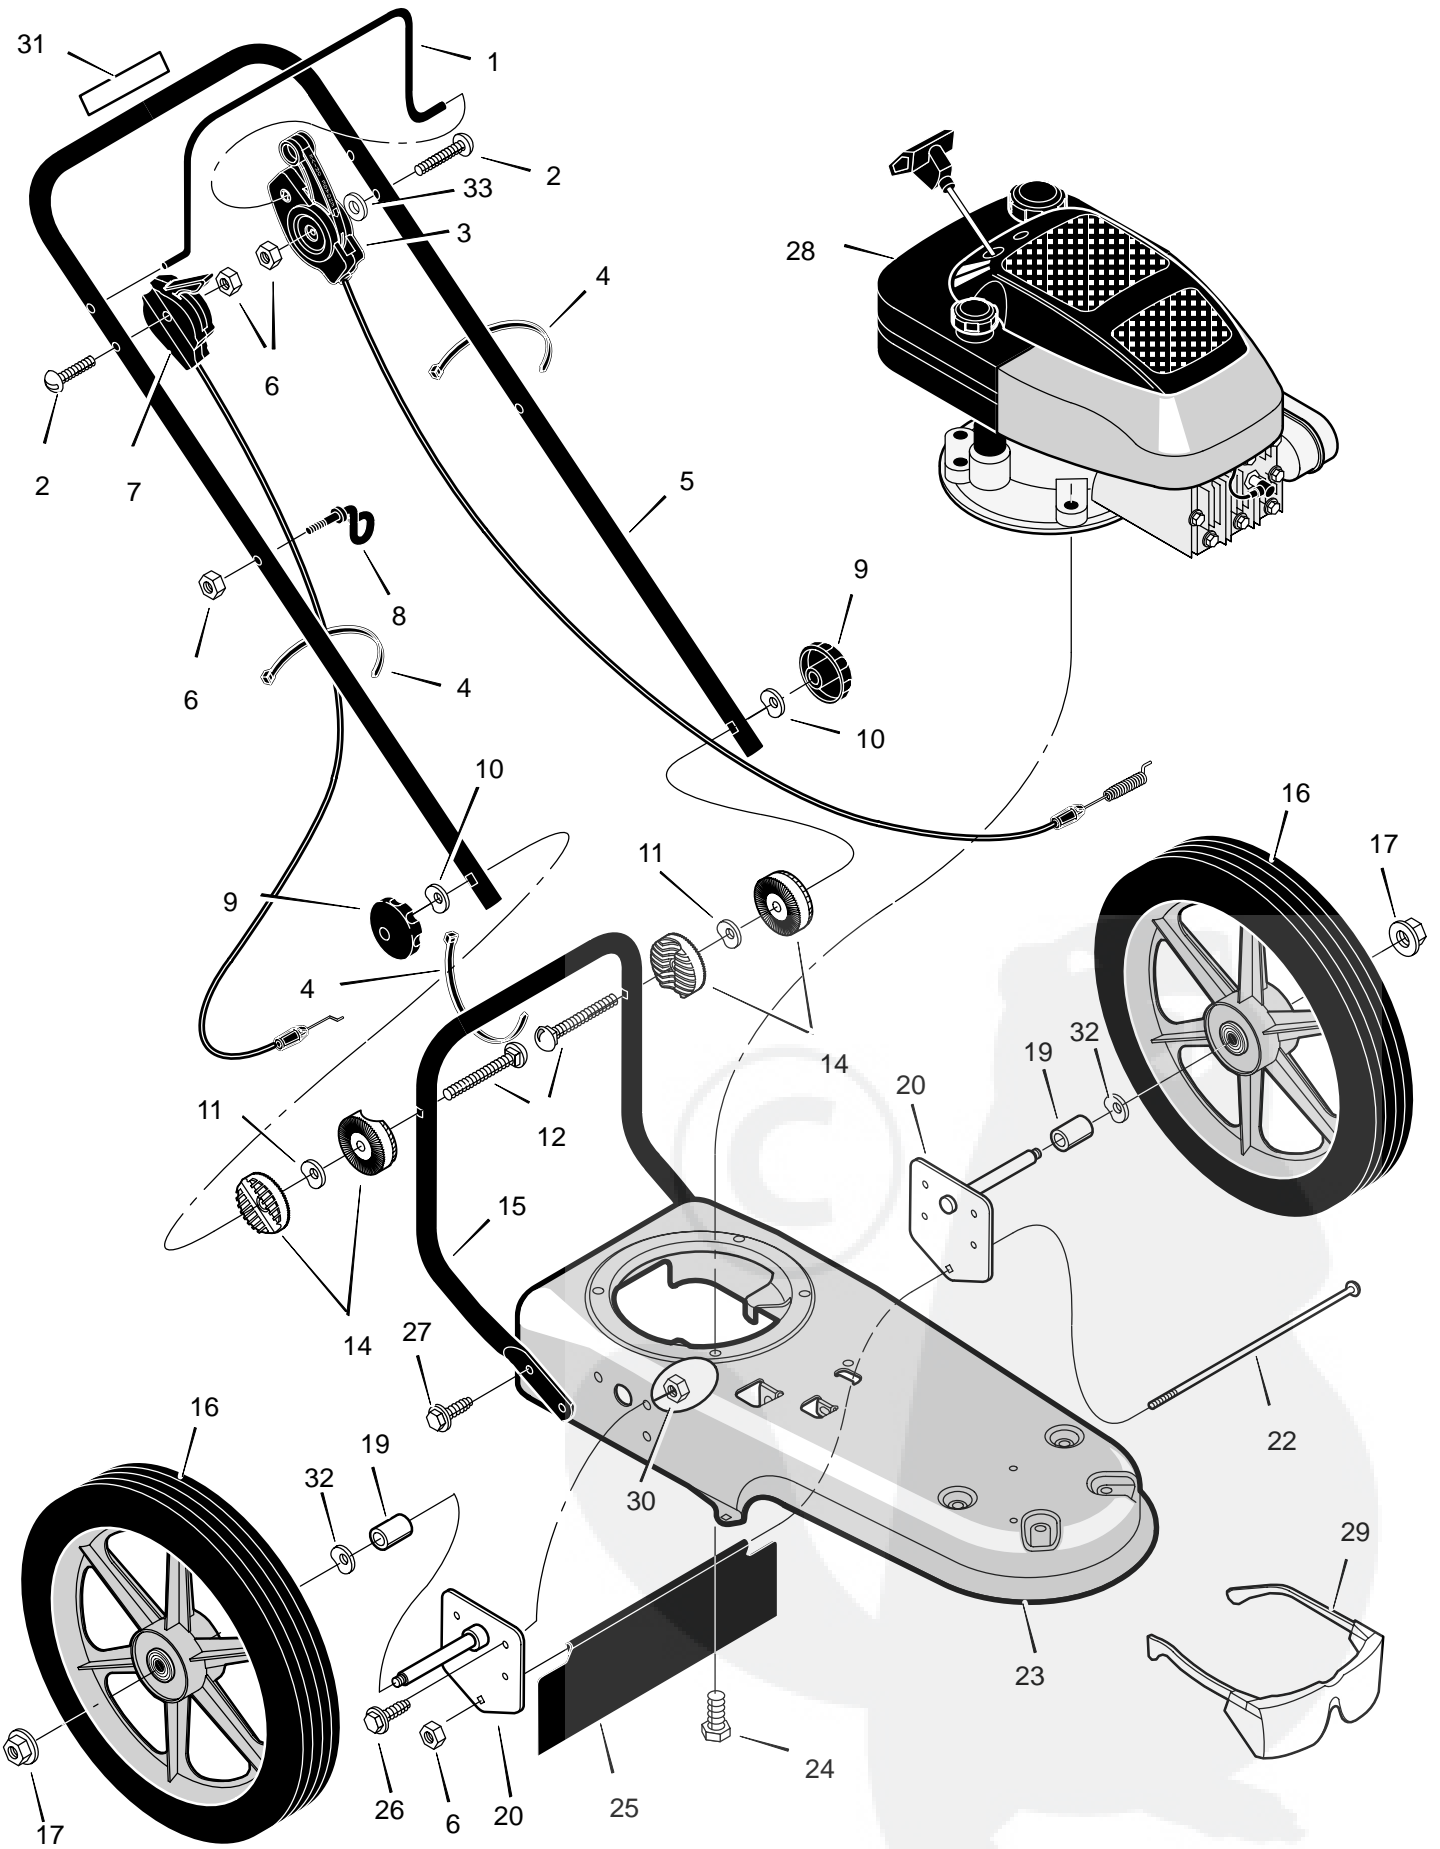

MODEL TM5000x11

REPAIR PARTS

MODEL TM5000x11

REPAIR PARTS

Key No.	Description	Part No.
1	Lever, Stop	MU740198-848
2	Bolt	MU323035
3	Cable, Control Latching	MU740193
4	Tie, Cable	MU712267
5	Handlebar	MU740196
6	Nut	MU710203
7	Control, Throttle	MU740194
8	Guide, Rope	MU672510
9	Knob, Handlebar	MU740202
10	Washer	MU783000
11	Washer, Spring	MU711936
12	Bolt	MU711937
14	Pivot, Handlebar	MU740158
15	Handlebar, Lower	MU740195
16	Wheel & Tire	MU740185
17	Nut, Axle	MU15x84
18	Washer	MU20x3
19	Spacer	MU740190
20	Assembly, Axle & Bracket	MU740188
22	Bolt, Carriage	MU711935
23	Deck	MU740150-848
24	Bolt	MU710265
25	Shield, Trailing	MU740192
26	Bolt	MU48901
27	Screw	MU26x274
28	Engine	—
29	Protection, Eye	MU711890
30	Nut	MU15x88
31	Decal, Engine Stop	MU712409
32	Washer, Spring	MU20x3
33	Spacer, PM .26x.5x.2	MU672292
—	Decal, Powertrim (not shown)	MU713004
—	Decal, Hayter (not shown)	MU712416
—	Decal, Warning (not shown)	MU713006
—	Instruction Book & Parts List	MUF-010202M

MODEL TM5000x11

REPAIR PARTS

Key No.	Description	Part No.
1	Nut	MU15x84
2	Bolt	MU711978
3	Deck	MU740150-848
4	Screw	MU710272
5	Idler Assembly	MU740232
6	Bolt	MU710200
7	Spring	MU712403
8	Spacer	MU740292
9	Nut	MU712148
10	Washer	MU710083
11	Pulley, Cutting Head	MU740171
12	Spacer	MU740173
13	Belt	MU711933
14	Pulley, Idler	MU740244
15	Pulley, Engine	MU740179
16	Pulley, Idler	MU740183
17	Lockwasher	MU712147
18	Bolt	MU712146
19	Screw	MU26X235
20	Guard Assembly	MU770070
22	Guard	MU740206
23	Screw	MU26x294
24	Jackshaft Housing Assembly	MU01001049
25	Jackshaft	MU740169
26	Wrap, Upper Head	MU740163
27	Screw	MU712126
29	Assembly, Cutting Disc	MU740175-848
30	Screw, Set	MU712127
31	Line, Cutting	MU740164
33	Guide, Height	MU740157
34	Spacer	MU740210
35	Shield, Abrasion	MU740209
36	Lockwasher	MU120380
37	Bolt	MU180022