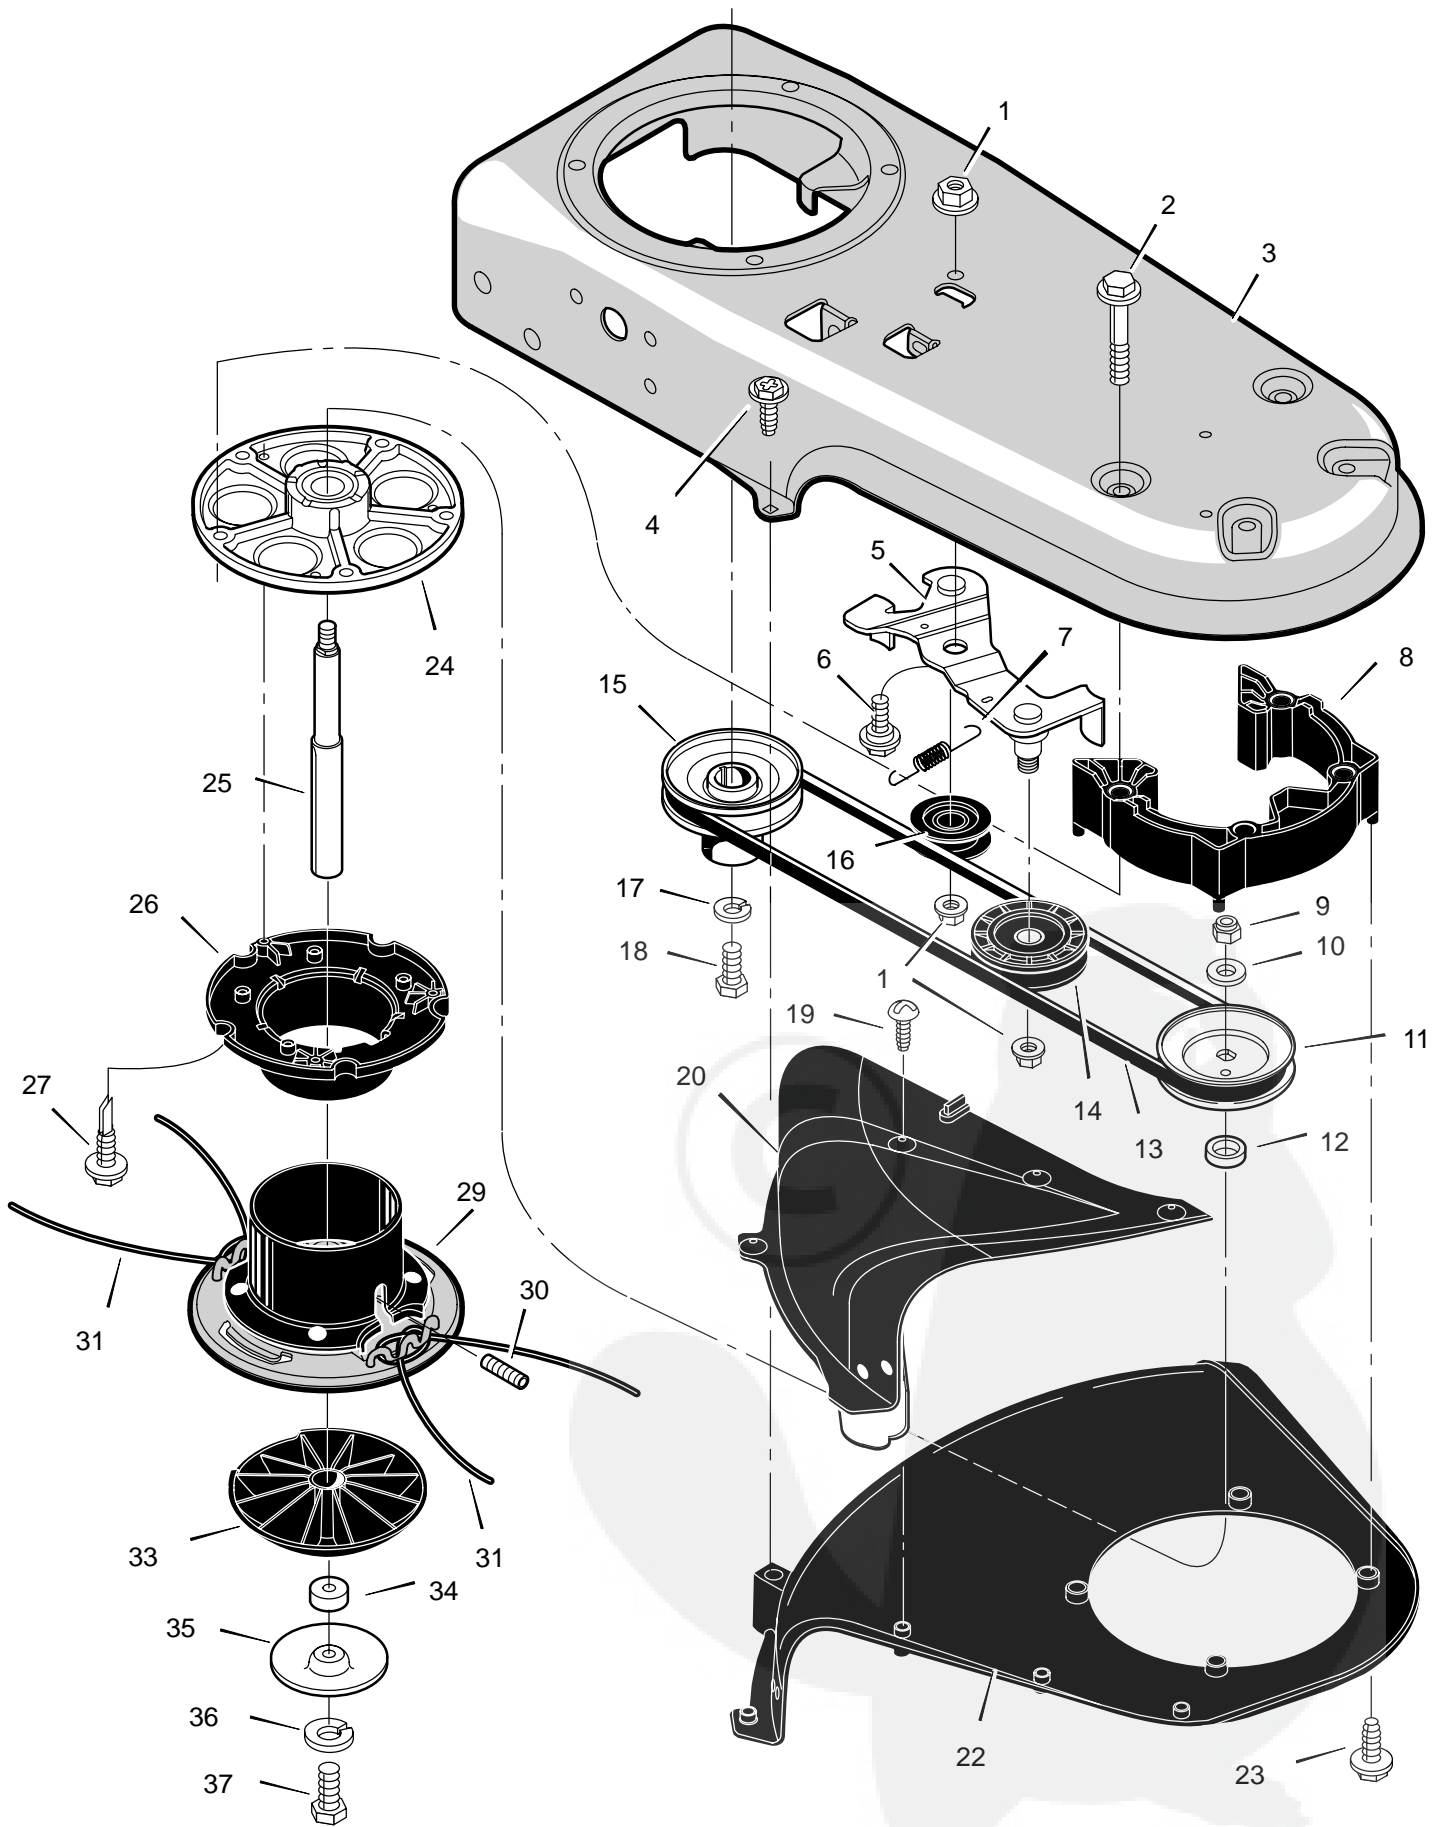

MODEL TM5000x11

REPAIR PARTS

MODEL TM5000x11

REPAIR PARTS

Key No.	Description	Part No.
1	Lever, Stop	MU740198-848
2	Bolt	MU323035
3	Cable, Control Latching	MU740193
4	Tie, Cable	MU712267
5	Handlebar	MU740196
6	Nut	MU710203
7	Control, Throttle	MU740194
8	Guide, Rope	MU672510
9	Knob, Handlebar	MU740202
10	Washer	MU783000
11	Washer, Spring	MU711936
12	Bolt	MU711937
14	Pivot, Handlebar	MU740158
15	Handlebar, Lower	MU740195
16	Wheel & Tire	MU740185
17	Nut, Axle	MU15x84
18	Washer	MU20x3
19	Spacer	MU740190
20	Assembly, Axle & Bracket	MU740188
22	Bolt, Carriage	MU711935
23	Deck	MU740150-848
24	Bolt	MU710265
25	Shield, Trailing	MU740192
26	Bolt	MU48901
27	Screw	MU26x274
28	Engine	—
29	Protection, Eye	MU711890
30	Nut	MU15x88
31	Decal, Engine Stop	MU712409
32	Washer, Spring	MU20x3
33	Spacer, PM .26x.5x.2	MU672292
—	Decal, Powertrim (not shown)	MU713004
—	Decal, Hayter (not shown)	MU712416
—	Decal, Warning (not shown)	MU713006
—	Instruction Book & Parts List	MUF-010202M

MODEL TM5000x11

REPAIR PARTS

Key No.	Description	Part No.
1	Nut	MU15x84
2	Bolt	MU711978
3	Deck	MU740150-848
4	Screw	MU710272
5	Idler Assembly	MU740232
6	Bolt	MU710200
7	Spring	MU712403
8	Spacer	MU740292
9	Nut	MU712148
10	Washer	MU710083
11	Pulley, Cutting Head	MU740171
12	Spacer	MU740173
13	Belt	MU711933
14	Pulley, Idler	MU740244
15	Pulley, Engine	MU740179
16	Pulley, Idler	MU740183
17	Lockwasher	MU712147
18	Bolt	MU712146
19	Screw	MU26X235
20	Guard Assembly	MU770070
22	Guard	MU740206
23	Screw	MU26x294
24	Jackshaft Housing Assembly	MU01001049
25	Jackshaft	MU740169
26	Wrap, Upper Head	MU740163
27	Screw	MU712126
29	Assembly, Cutting Disc	MU740175-848
30	Screw, Set	MU712127
31	Line, Cutting	MU740164
33	Guide, Height	MU740157
34	Spacer	MU740210
35	Shield, Abrasion	MU740209
36	Lockwasher	MU120380
37	Bolt	MU180022