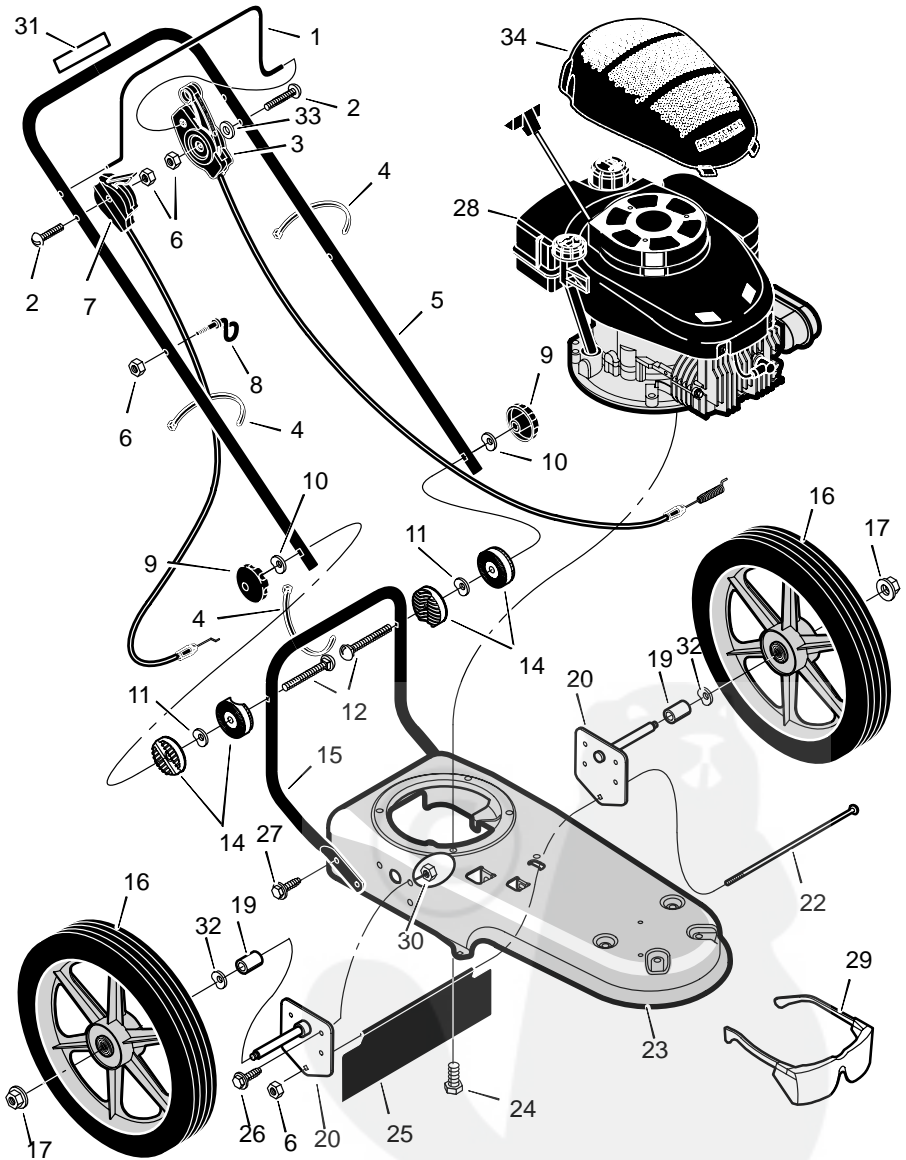

MODEL TM5000x11D Code 407S REPAIR PARTS

MODEL TM5000x11D Code 407S REPAIR PARTS

Key No.	Description	Part No.
1	Lever, Stop	MU740198-848
2	Bolt	MU323035
3	Cable, Control Latching	MU740193
4	Tie, Cable	MU712267
5	Handlebar	MU740196
6	Nut	MU710203
7	Control, Throttle	MU740194
8	Guide, Rope	MU672510
9	Knob, Handlebar	MU740202
10	Washer	MU783000
11	Washer, Spring	MU711936
12	Bolt	MU711937
14	Pivot, Handlebar	MU740158
15	Handlebar, Lower	MU740195
16	Wheel & Tire	MU740185
17	Nut, Axle	MU15x84
18	Washer	MU20x3
19	Spacer	MU740190
20	Assembly, Axle & Bracket	MU740188
22	Bolt, Carriage	MU711935
23	Deck	MU740150-848
24	Bolt	MU710265
25	Shield, Trailing	MU740192
26	Bolt	MU48901
27	Screw	MU26x274
28	Engine	----
29	Protection, Eye	MU711890
30	Nut	MU15x88
31	Decal, Engine Stop	MU712409
32	Washer, Spring	MU20x3
33	Spacer, PM .26x.5x.2	MU672292
34	Shroud, Engine (Optional)	MU1601001
--	Decal, Powertrim (not shown)	MU713004
--	Decal, Hayter (not shown)	MU712416
--	Decal, Warning (not shown)	MU713006
--	Instruction Book & Parts List	MUF-030203L

MODEL TM5000x11D Code 407S REPAIR PARTS

MODEL TM5000x11D Code 407S REPAIR PARTS

Key No.	Description	Part No.
1	Nut	MU15x84
2	Bolt	MU711978
3	Deck	MU740150-848
4	Screw	MU710272
5	Idler Assembly	MU740232
6	Bolt	MU710200
7	Spring	MU712403
8	Spacer	MU740292
9	Nut	MU712148
10	Washer	MU710083
11	Pulley, Cutting Head	MU740171
12	Spacer	MU740173
13	Belt	MU711933
14	Pulley, Idler	MU740244
15	Pulley, Engine	MU740179
16	Pulley, Idler	MU740183
17	Lockwasher	MU712147
18	Bolt	MU712146
19	Screw	MU26X235
20	Guard Assembly	MU770070
22	Guard	MU740206
23	Screw	MU26x294
24	Jackshaft Housing Assembly	MU01001049
25	Jackshaft	MU740169
26	Wrap, Upper Head	MU740163
27	Screw	MU712126
29	Assembly, Cutting Disc	MU740175-848
30	Screw, Set	MU712127
31	Line, Cutting	MU740164
33	Guide, Height	MU740157
34	Spacer	MU740210
35	Shield, Abrasion	MU740209
36	Lockwasher	MU120380
37	Bolt	MU180022