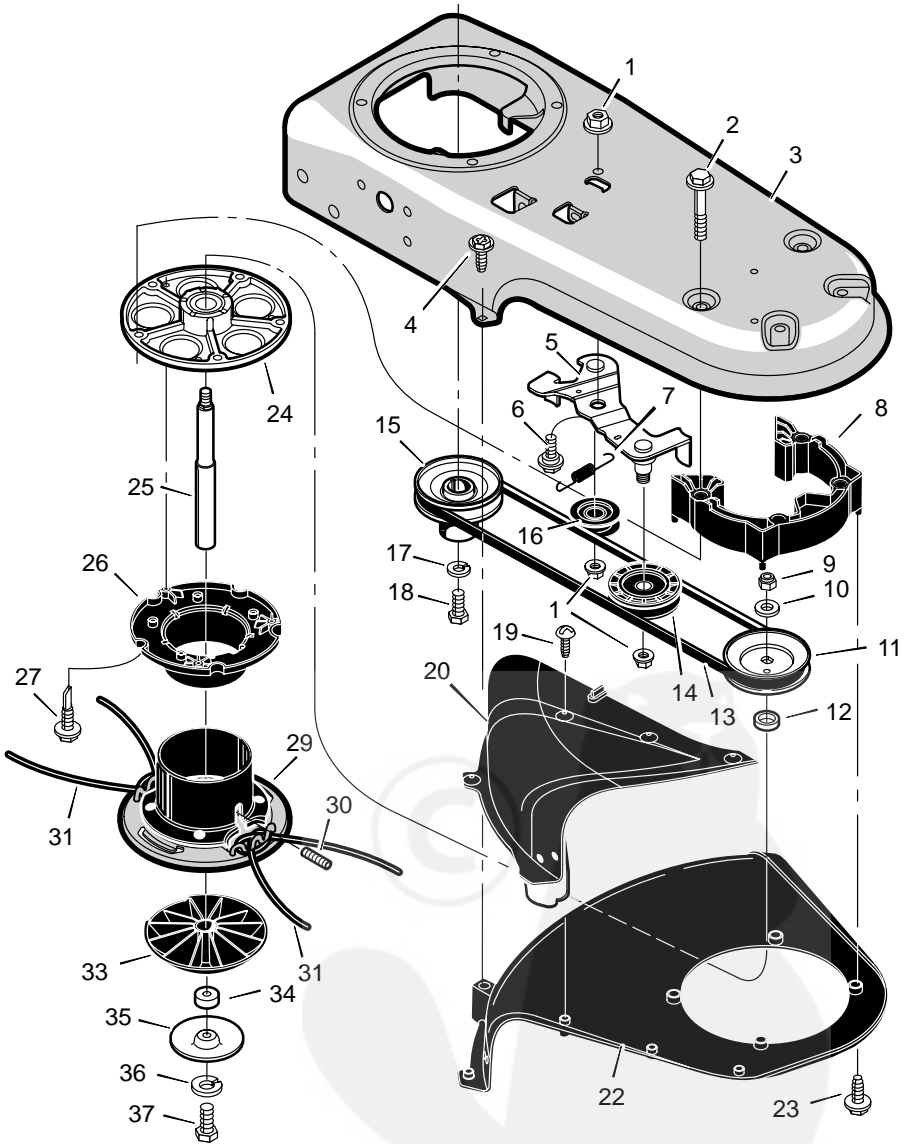

MODEL TM5000x11D Code 407S REPAIR PARTS

MODEL TM5000x11D Code 407S REPAIR PARTS

Key No.	Description	Part No.
1	Lever, Stop	MU740198-848
2	Bolt	MU323035
3	Cable, Control Latching	MU740193
4	Tie, Cable	MU712267
5	Handlebar	MU740196
6	Nut	MU710203
7	Control, Throttle	MU740194
8	Guide, Rope	MU672510
9	Knob, Handlebar	MU740202
10	Washer	MU783000
11	Washer, Spring	MU711936
12	Bolt	MU711937
14	Pivot, Handlebar	MU740158
15	Handlebar, Lower	MU740195
16	Wheel & Tire	MU740185
17	Nut, Axle	MU15x84
18	Washer	MU20x3
19	Spacer	MU740190
20	Assembly, Axle & Bracket	MU740188
22	Bolt, Carriage	MU711935
23	Deck	MU740150-848
24	Bolt	MU710265
25	Shield, Trailing	MU740192
26	Bolt	MU48901
27	Screw	MU26x274
28	Engine	----
29	Protection, Eye	MU711890
30	Nut	MU15x88
31	Decal, Engine Stop	MU712409
32	Washer, Spring	MU20x3
33	Spacer, PM .26x.5x.2	MU672292
34	Shroud, Engine (Optional)	MU1601001
--	Decal, Powertrim (not shown)	MU713004
--	Decal, Hayter (not shown)	MU712416
--	Decal, Warning (not shown)	MU713006
--	Instruction Book & Parts List	MUF-030203L

MODEL TM5000x11D Code 407S REPAIR PARTS

MODEL TM5000x11D Code 407S REPAIR PARTS

Key No.	Description	Part No.
1	Nut	MU15x84
2	Bolt	MU711978
3	Deck	MU740150-848
4	Screw	MU710272
5	Idler Assembly	MU740232
6	Bolt	MU710200
7	Spring	MU712403
8	Spacer	MU740292
9	Nut	MU712148
10	Washer	MU710083
11	Pulley, Cutting Head	MU740171
12	Spacer	MU740173
13	Belt	MU711933
14	Pulley, Idler	MU740244
15	Pulley, Engine	MU740179
16	Pulley, Idler	MU740183
17	Lockwasher	MU712147
18	Bolt	MU712146
19	Screw	MU26X235
20	Guard Assembly	MU770070
22	Guard	MU740206
23	Screw	MU26x294
24	Jackshaft Housing Assembly	MU01001049
25	Jackshaft	MU740169
26	Wrap, Upper Head	MU740163
27	Screw	MU712126
29	Assembly, Cutting Disc	MU740175-848
30	Screw, Set	MU712127
31	Line, Cutting	MU740164
33	Guide, Height	MU740157
34	Spacer	MU740210
35	Shield, Abrasion	MU740209
36	Lockwasher	MU120380
37	Bolt	MU180022