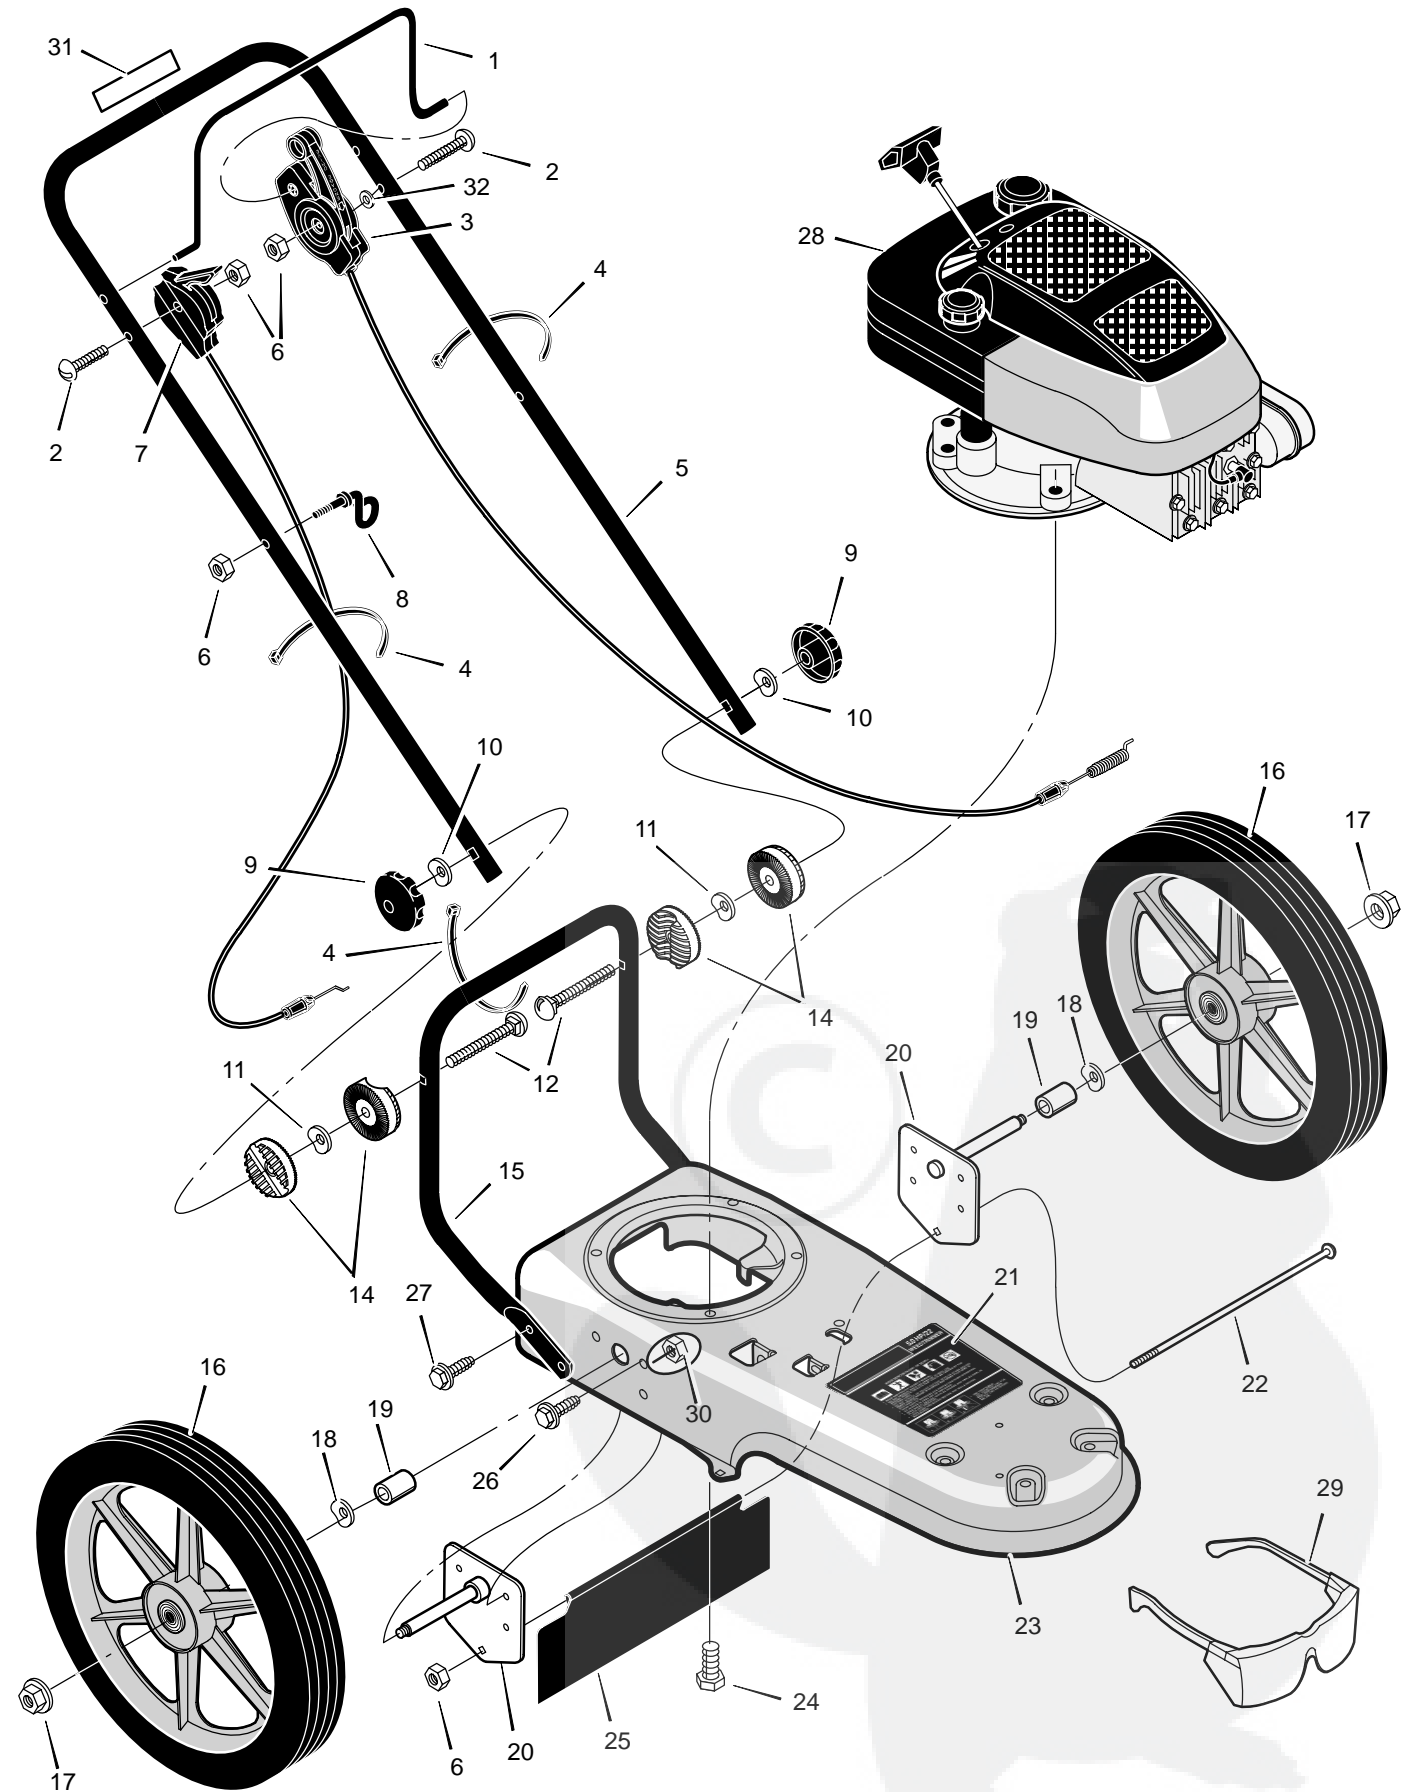

# MODEL TM5000x50C

# REPAIR PARTS

Key No.	Description	Part No.
1	Lever, Stop	740198-833
2	Bolt	323035
3	Cable, Control Latching	740193
4	Tie, Cable	712267
5	Handle	740196-846
6	Nut	710203
7	Control, Throttle	740194
8	Guide, Rope	672510
9	Knob, Handle	740202
10	Washer	783000
11	Washer, Spring	711936
12	Bolt	711937
14	Pivot, Handle	740158
15	Handle, Lower	740195-846
16	Wheel & Tire	740185
17	Nut, Axle	710140
18	Washer, Spring	710258
19	Spacer	740190
20	Assembly, Axle & Bracket	740188
21	Decal	48X465
22	Bolt, Carriage	711935
23	Frame, Trimmer	740150-833
24	Bolt	710265
25	Shield, Trailing	740192
26	Bolt	48901
27	Screw	710079
28	Engine *	*
29	Protection, Eye	711890
30	Nut	710205
31	Decal	712409
32	Spacer	672292
—	Instruction Book & Parts List	F010204M

\* Parts are available from an Authorized Service Center. See "Engines, Gasoline" or "Gasoline Engines" in the yellow pages of the telephone directory.

<b>Key No.</b>	<b>Description</b>	<b>Part No.</b>
1	Nut	710140
2	Bolt	711978
3	Housing, Trimmer	740150-833
4	Screw	710272
5	Assembly, Idler	740232
6	Bolt	710200
7	Spring	712403
8	Assembly, Spacer	740292
9	Nut	712148
10	Washer	710083
11	Pulley, Cutting Head	740171
12	Spacer	740173
13	Belt	711933
14	Pulley, Idler	740244
15	Pulley, Engine	740179
16	Pulley, Idler	740183
17	Lockwasher	712147
18	Bolt	712146
19	Screw	26X235
20	Assembly, Guard	770070
22	Shield, Trimmer	740206
23	Screw	740255
24	Assembly, Jackshaft Housing	1001049
25	Jackshaft	740169
26	Wrap, Lower Weed	740163
27	Screw	712126
29	Assembly, Cutting Disc	740175-833
30	Screw, Set	712127
31	Line, Cutting	740164
33	Guide, Height	740157
34	Spacer	740210
35	Shield, Abrasion	740209
36	Lockwasher	120380
37	Bolt	180022