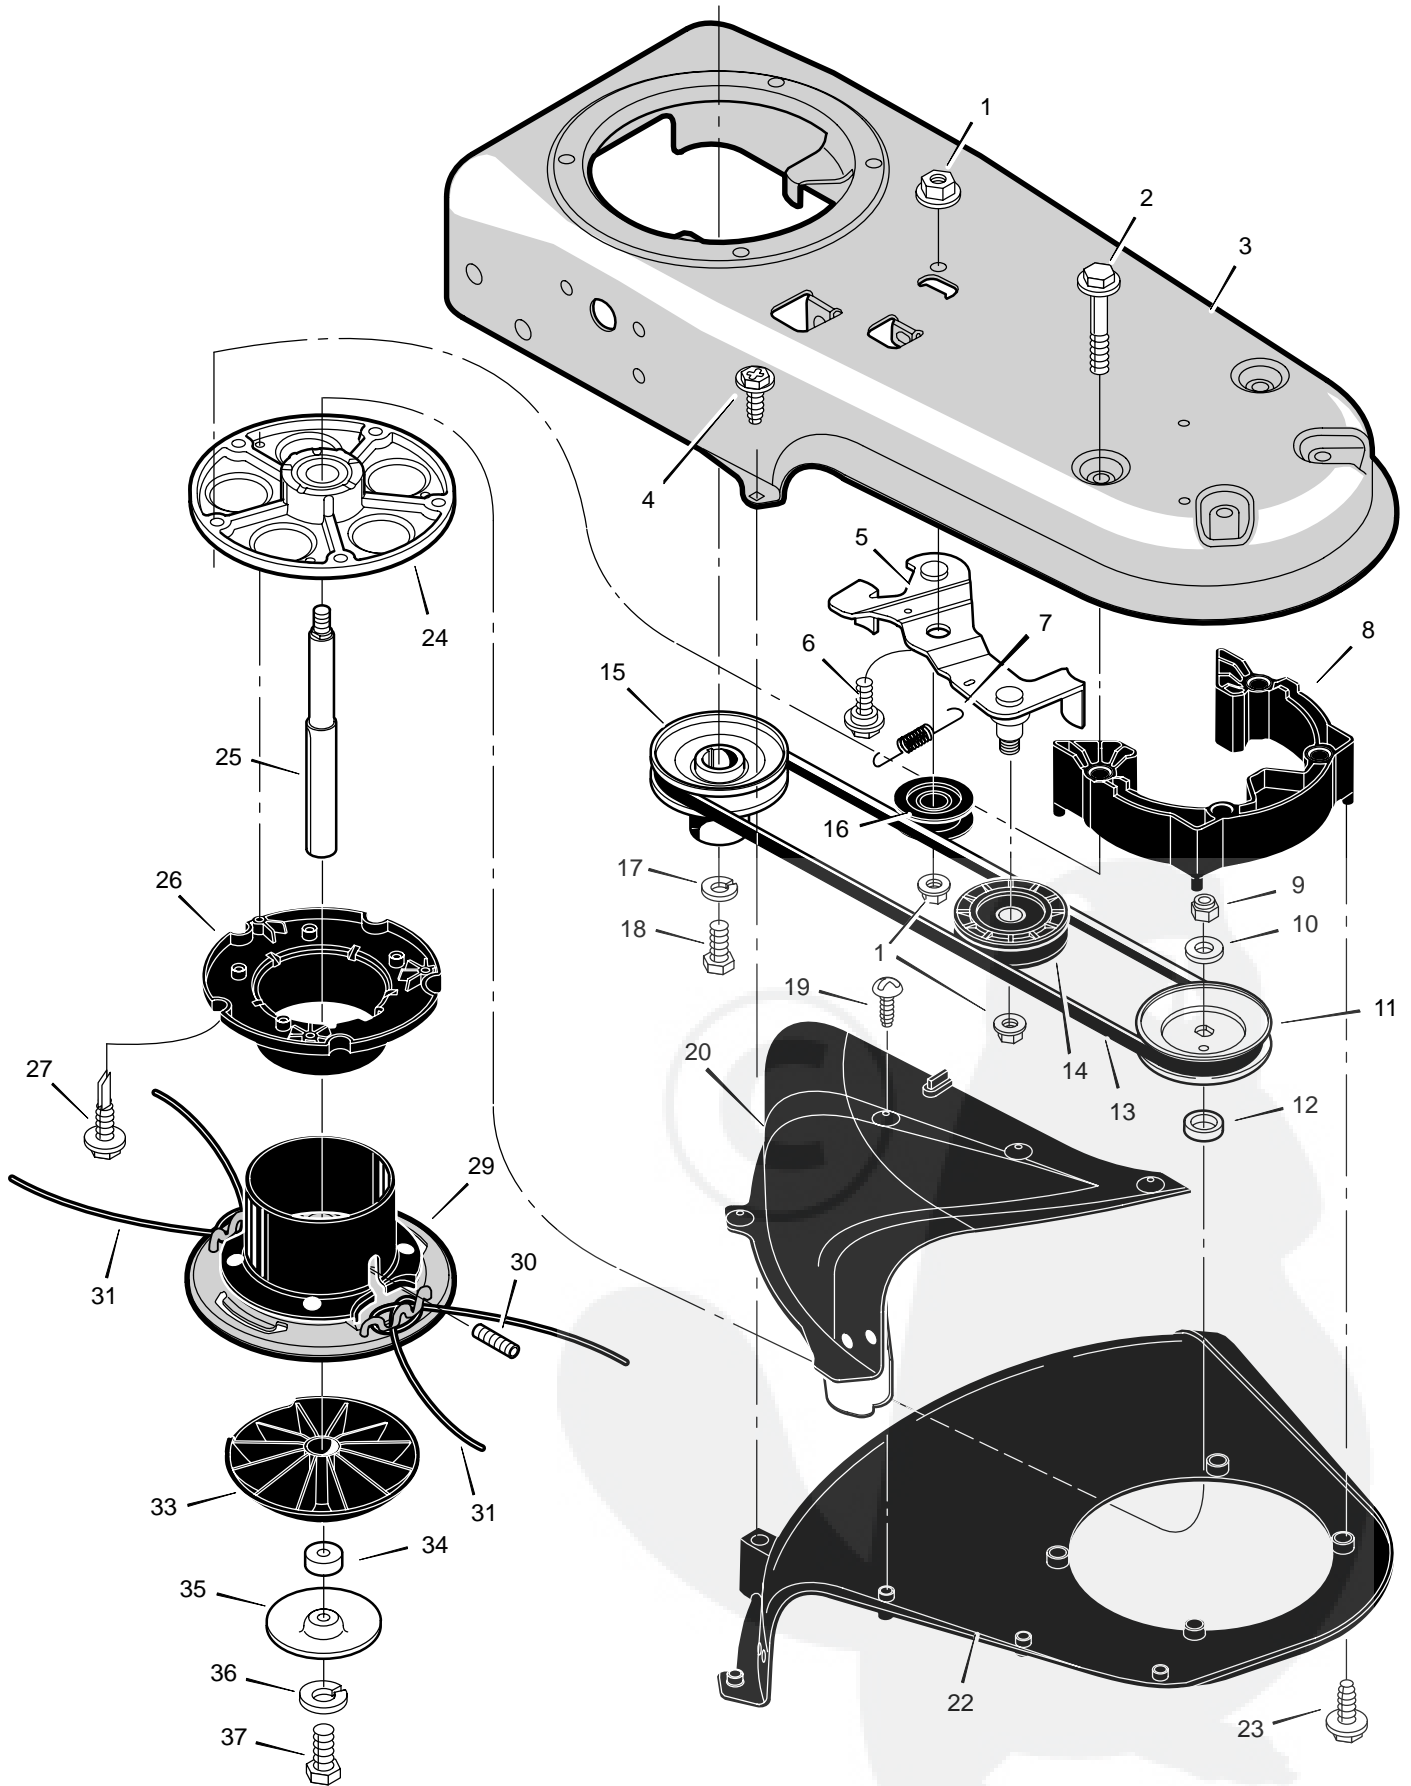

# MODEL TM5000x50C

# REPAIR PARTS

Key No.	Description	Part No.
1	Lever, Stop	740198-833
2	Bolt	323035
3	Cable, Control Latching	740193
4	Tie, Cable	712267
5	Handle	740196-846
6	Nut	710203
7	Control, Throttle	740194
8	Guide, Rope	672510
9	Knob, Handle	740202
10	Washer	783000
11	Washer, Spring	711936
12	Bolt	711937
14	Pivot, Handle	740158
15	Handle, Lower	740195-846
16	Wheel & Tire	740185
17	Nut, Axle	710140
18	Washer, Spring	710258
19	Spacer	740190
20	Assembly, Axle & Bracket	740188
21	Decal	48X465
22	Bolt, Carriage	711935
23	Frame, Trimmer	740150-833
24	Bolt	710265
25	Shield, Trailing	740192
26	Bolt	48901
27	Screw	710079
28	Engine *	*
29	Protection, Eye	711890
30	Nut	710205
31	Decal	712409
32	Spacer	672292
—	Instruction Book & Parts List	F010204M

\* Parts are available from an Authorized Service Center. See "Engines, Gasoline" or "Gasoline Engines" in the yellow pages of the telephone directory.

<b>Key No.</b>	<b>Description</b>	<b>Part No.</b>
1	Nut	710140
2	Bolt	711978
3	Housing, Trimmer	740150-833
4	Screw	710272
5	Assembly, Idler	740232
6	Bolt	710200
7	Spring	712403
8	Assembly, Spacer	740292
9	Nut	712148
10	Washer	710083
11	Pulley, Cutting Head	740171
12	Spacer	740173
13	Belt	711933
14	Pulley, Idler	740244
15	Pulley, Engine	740179
16	Pulley, Idler	740183
17	Lockwasher	712147
18	Bolt	712146
19	Screw	26X235
20	Assembly, Guard	770070
22	Shield, Trimmer	740206
23	Screw	740255
24	Assembly, Jackshaft Housing	1001049
25	Jackshaft	740169
26	Wrap, Lower Weed	740163
27	Screw	712126
29	Assembly, Cutting Disc	740175-833
30	Screw, Set	712127
31	Line, Cutting	740164
33	Guide, Height	740157
34	Spacer	740210
35	Shield, Abrasion	740209
36	Lockwasher	120380
37	Bolt	180022