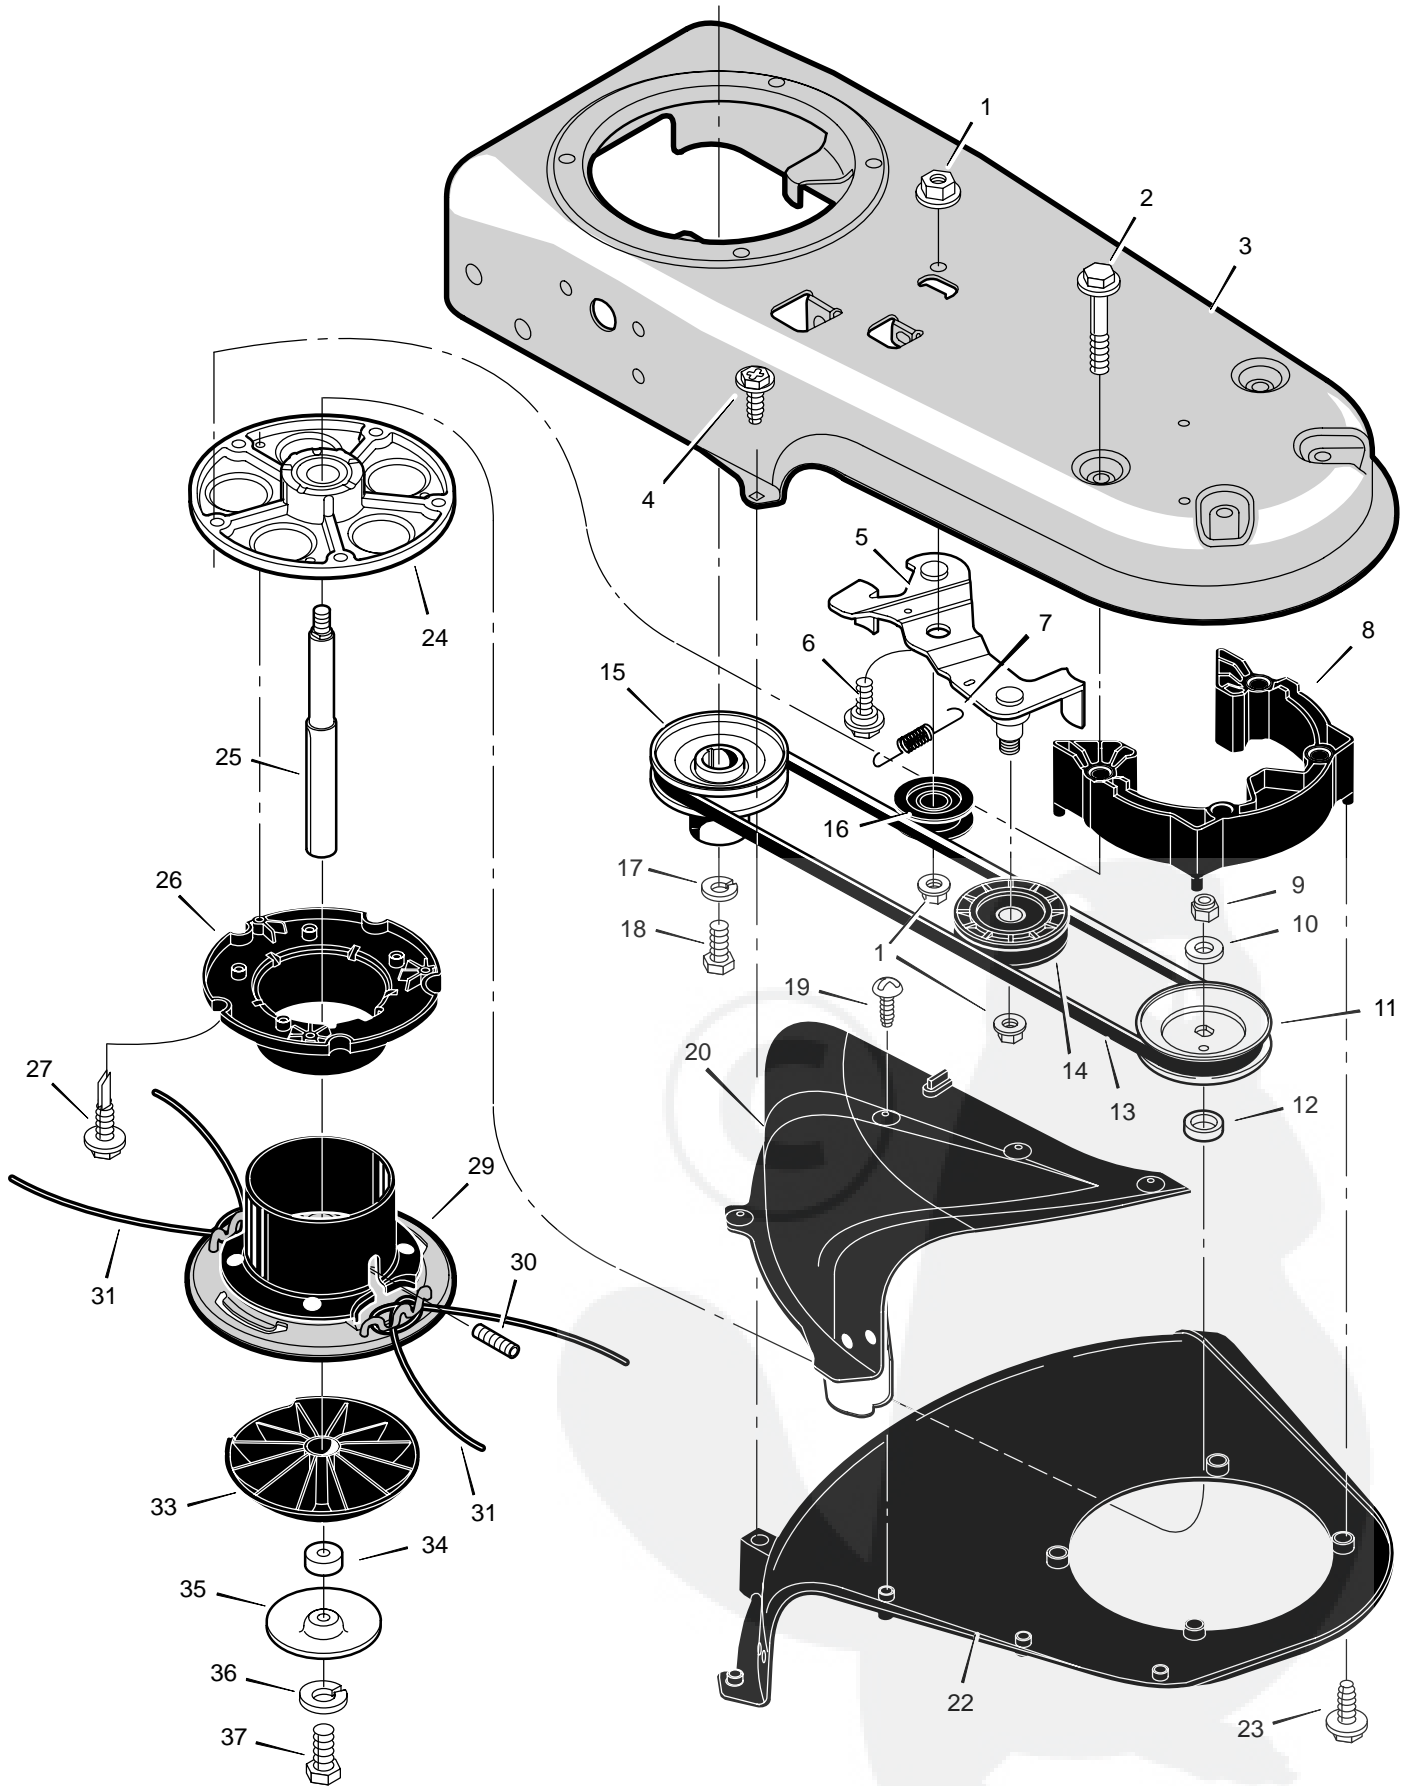

MODEL TM5000x50D

REPAIR PARTS

Key No.	Description	Part No.
1	Lever, Stop	740198E735
2	Bolt	323035
3	Cable, Control Latching	740193
4	Tie, Cable	712267
5	Handle	740196
6	Nut	15x116
7	Control, Throttle	740194
8	Guide, Rope	672510
9	Knob, Handle	740202
10	Washer	783000
11	Washer, Spring	711936
12	Bolt	711937
14	Pivot, Handle	740158
15	Handle, Lower	740195
16	Wheel & Tire	740185
17	Nut, Axle	015x84
18	Washer, Spring	0020x3
19	Spacer	740190
20	Assembly, Axle & Bracket	740188
21	Decal	713006
22	Bolt, Carriage	711935
23	Frame, Trimmer	740150E735
24	Bolt	0025x6
25	Shield, Trailing	740192
26	Bolt	48901
27	Screw	26x274
28	Engine *	*
29	Protection, Eye	711890
30	Nut	015x88
31	Decal	712409
32	Spacer	672292
33	Shroud, Engine (Optional)	1601001
—	Instruction Book & Parts List	F030201L

* Parts are available from an Authorized Service Center. See "Engines, Gasoline" or "Gasoline Engines" in the yellow pages of the telephone directory.

Key No.	Description	Part No.
1	Nut	015x84
2	Bolt	711978
3	Housing, Trimmer	740150E735
4	Screw	710272
5	Assembly, Idler	740232
6	Bolt	710200
7	Spring	712403
8	Assembly, Spacer	740292
9	Nut	712148
10	Washer	710083
11	Pulley, Cutting Head	740171
12	Spacer	740173
13	Belt	711933
14	Pulley, Idler	740244
15	Pulley, Engine	740179
16	Pulley, Idler	740183
17	Lockwasher	018x31
18	Bolt	001x20
19	Screw	26X235
20	Assembly, Guard	770070
22	Shield, Trimmer	740206
23	Screw	26x294
24	Assembly, Jackshaft Housing	1001049
25	Jackshaft	740169
26	Wrap, Lower Weed	740163
27	Screw	712126
29	Assembly, Cutting Disc	770037
30	Screw, Set	712127
31	Line, Cutting	740164
33	Guide, Height	740157
34	Spacer	740210
35	Shield, Abrasion	740209
36	Lockwasher	120380
37	Bolt	180022