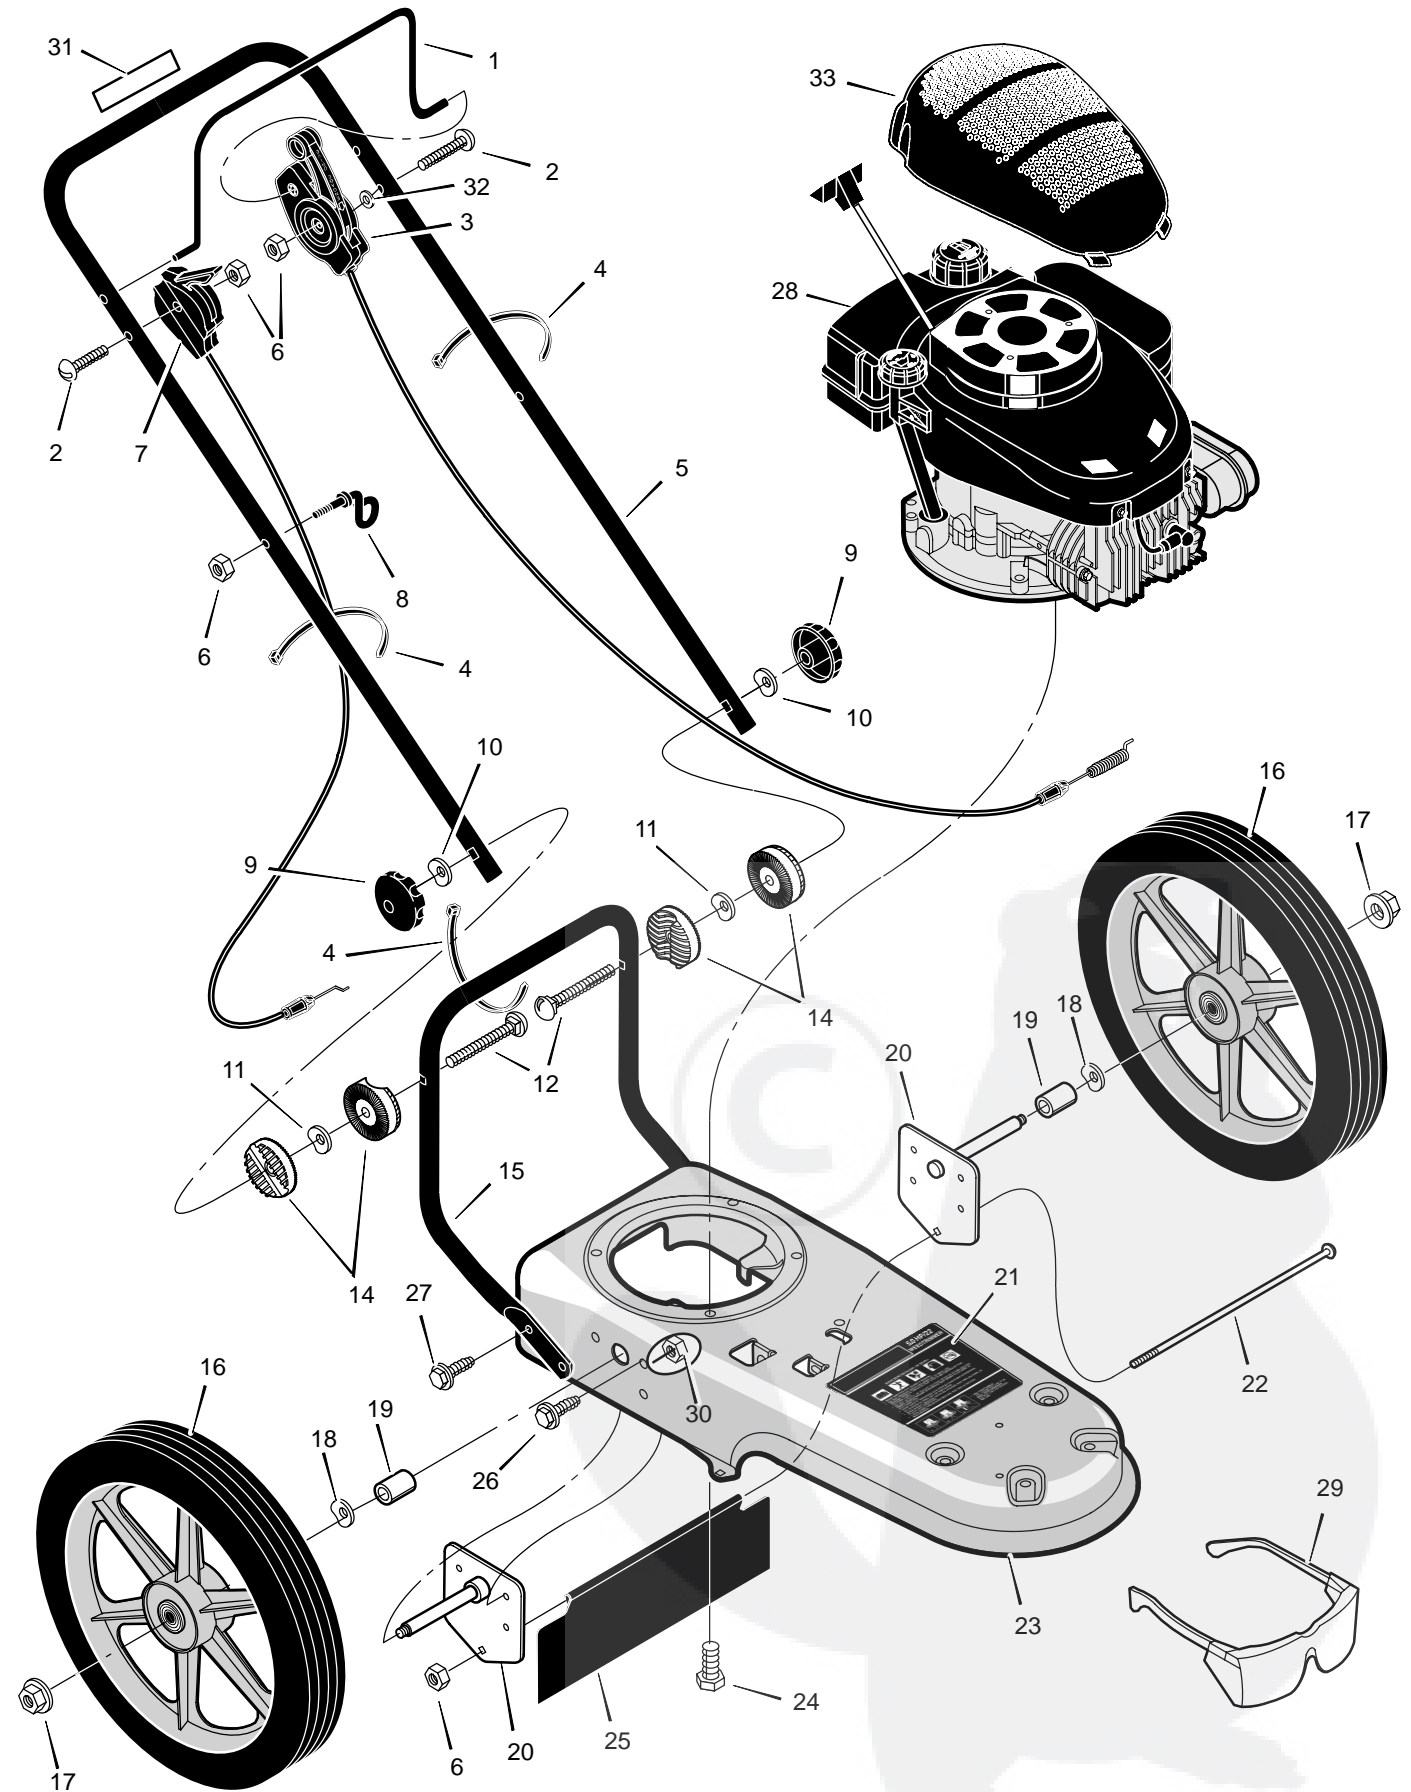

MODEL TM5000x50D

REPAIR PARTS

Key No.	Description	Part No.
1	Lever, Stop	740198E735
2	Bolt	323035
3	Cable, Control Latching	740193
4	Tie, Cable	712267
5	Handle	740196
6	Nut	15x116
7	Control, Throttle	740194
8	Guide, Rope	672510
9	Knob, Handle	740202
10	Washer	783000
11	Washer, Spring	711936
12	Bolt	711937
14	Pivot, Handle	740158
15	Handle, Lower	740195
16	Wheel & Tire	740185
17	Nut, Axle	015x84
18	Washer, Spring	0020x3
19	Spacer	740190
20	Assembly, Axle & Bracket	740188
21	Decal	713006
22	Bolt, Carriage	711935
23	Frame, Trimmer	740150E735
24	Bolt	0025x6
25	Shield, Trailing	740192
26	Bolt	48901
27	Screw	26x274
28	Engine *	*
29	Protection, Eye	711890
30	Nut	015x88
31	Decal	712409
32	Spacer	672292
33	Shroud, Engine (Optional)	1601001
—	Instruction Book & Parts List	F030201L

* Parts are available from an Authorized Service Center. See "Engines, Gasoline" or "Gasoline Engines" in the yellow pages of the telephone directory.

Key No.	Description	Part No.
1	Nut	015x84
2	Bolt	711978
3	Housing, Trimmer	740150E735
4	Screw	710272
5	Assembly, Idler	740232
6	Bolt	710200
7	Spring	712403
8	Assembly, Spacer	740292
9	Nut	712148
10	Washer	710083
11	Pulley, Cutting Head	740171
12	Spacer	740173
13	Belt	711933
14	Pulley, Idler	740244
15	Pulley, Engine	740179
16	Pulley, Idler	740183
17	Lockwasher	018x31
18	Bolt	001x20
19	Screw	26X235
20	Assembly, Guard	770070
22	Shield, Trimmer	740206
23	Screw	26x294
24	Assembly, Jackshaft Housing	1001049
25	Jackshaft	740169
26	Wrap, Lower Weed	740163
27	Screw	712126
29	Assembly, Cutting Disc	770037
30	Screw, Set	712127
31	Line, Cutting	740164
33	Guide, Height	740157
34	Spacer	740210
35	Shield, Abrasion	740209
36	Lockwasher	120380
37	Bolt	180022