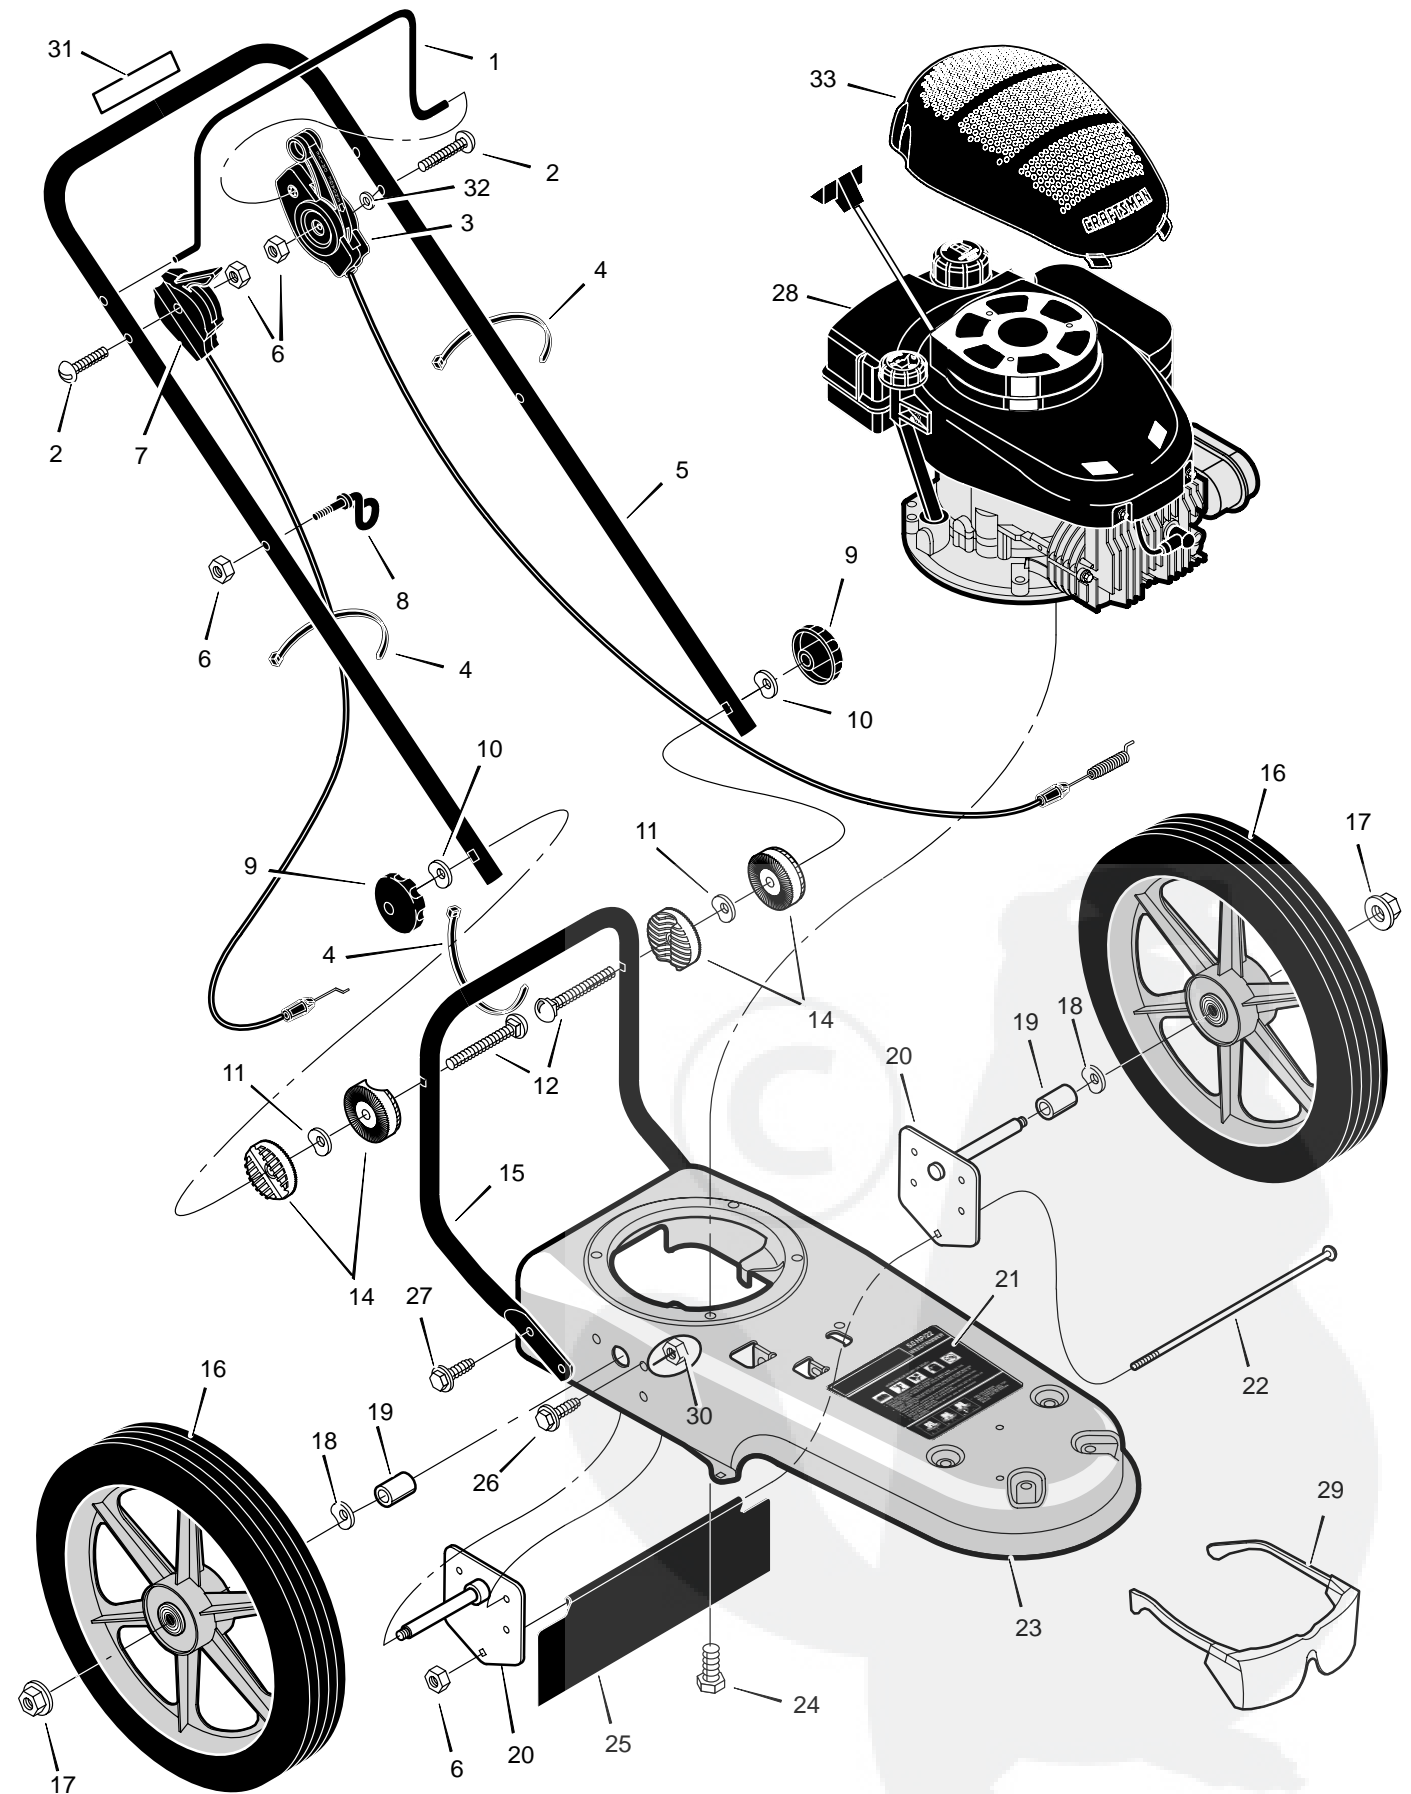

MODEL TM5000x51D

REPAIR PARTS

Key No.	Description	Part No.
1	Lever, Stop	740198-833
2	Bolt	323035
3	Cable, Control Latching	740193
4	Tie, Cable	712267
5	Handle	740196-846
6	Nut	710203
7	Control, Throttle	740194
8	Guide, Rope	672510
9	Knob, Handle	740202
10	Washer	783000
11	Washer, Spring	711936
12	Bolt	711937
14	Pivot, Handle	740158
15	Handle, Lower	740195-846
16	Wheel & Tire	740185
17	Nut, Axle	710140
18	Washer, Spring	710258
19	Spacer	740190
20	Assembly, Axle & Bracket	740188
21	Decal	48X465
22	Bolt, Carriage	711935
23	Frame, Trimmer	740150-833
24	Bolt	710265
25	Shield, Trailing	740192
26	Bolt	48901
27	Screw	710079
28	Engine *	*
29	Protection, Eye	711890
30	Nut	710205
31	Decal	712409
32	Spacer	672292
33	Shroud, Engine (Optional)	1601001
--	Instruction Book & Parts List	F030202L

* Parts are available from an Authorized Service Center. See "Engines, Gasoline" or "Gasoline Engines" in the yellow pages of the telephone directory.

Key No.	Description	Part No.
1	Nut	710140
2	Bolt	711978
3	Housing, Trimmer	740150-833
4	Screw	710272
5	Assembly, Idler	740232
6	Bolt	710200
7	Spring	712403
8	Assembly, Spacer	740292
9	Nut	712148
10	Washer	710083
11	Pulley, Cutting Head	740171
12	Spacer	740173
13	Belt	711933
14	Pulley, Idler	740244
15	Pulley, Engine	740179
16	Pulley, Idler	740183
17	Lockwasher	712147
18	Bolt	712146
19	Screw	26X235
20	Assembly, Guard	770070
22	Shield, Trimmer	740206
23	Screw	740255
24	Assembly, Jackshaft Housing	1001049
25	Jackshaft	740169
26	Wrap, Lower Weed	740163
27	Screw	712126
29	Assembly, Cutting Disc	740175-833
30	Screw, Set	712127
31	Line, Cutting	740164
33	Guide, Height	740157
34	Spacer	740210
35	Shield, Abrasion	740209
36	Lockwasher	120380
37	Bolt	180022