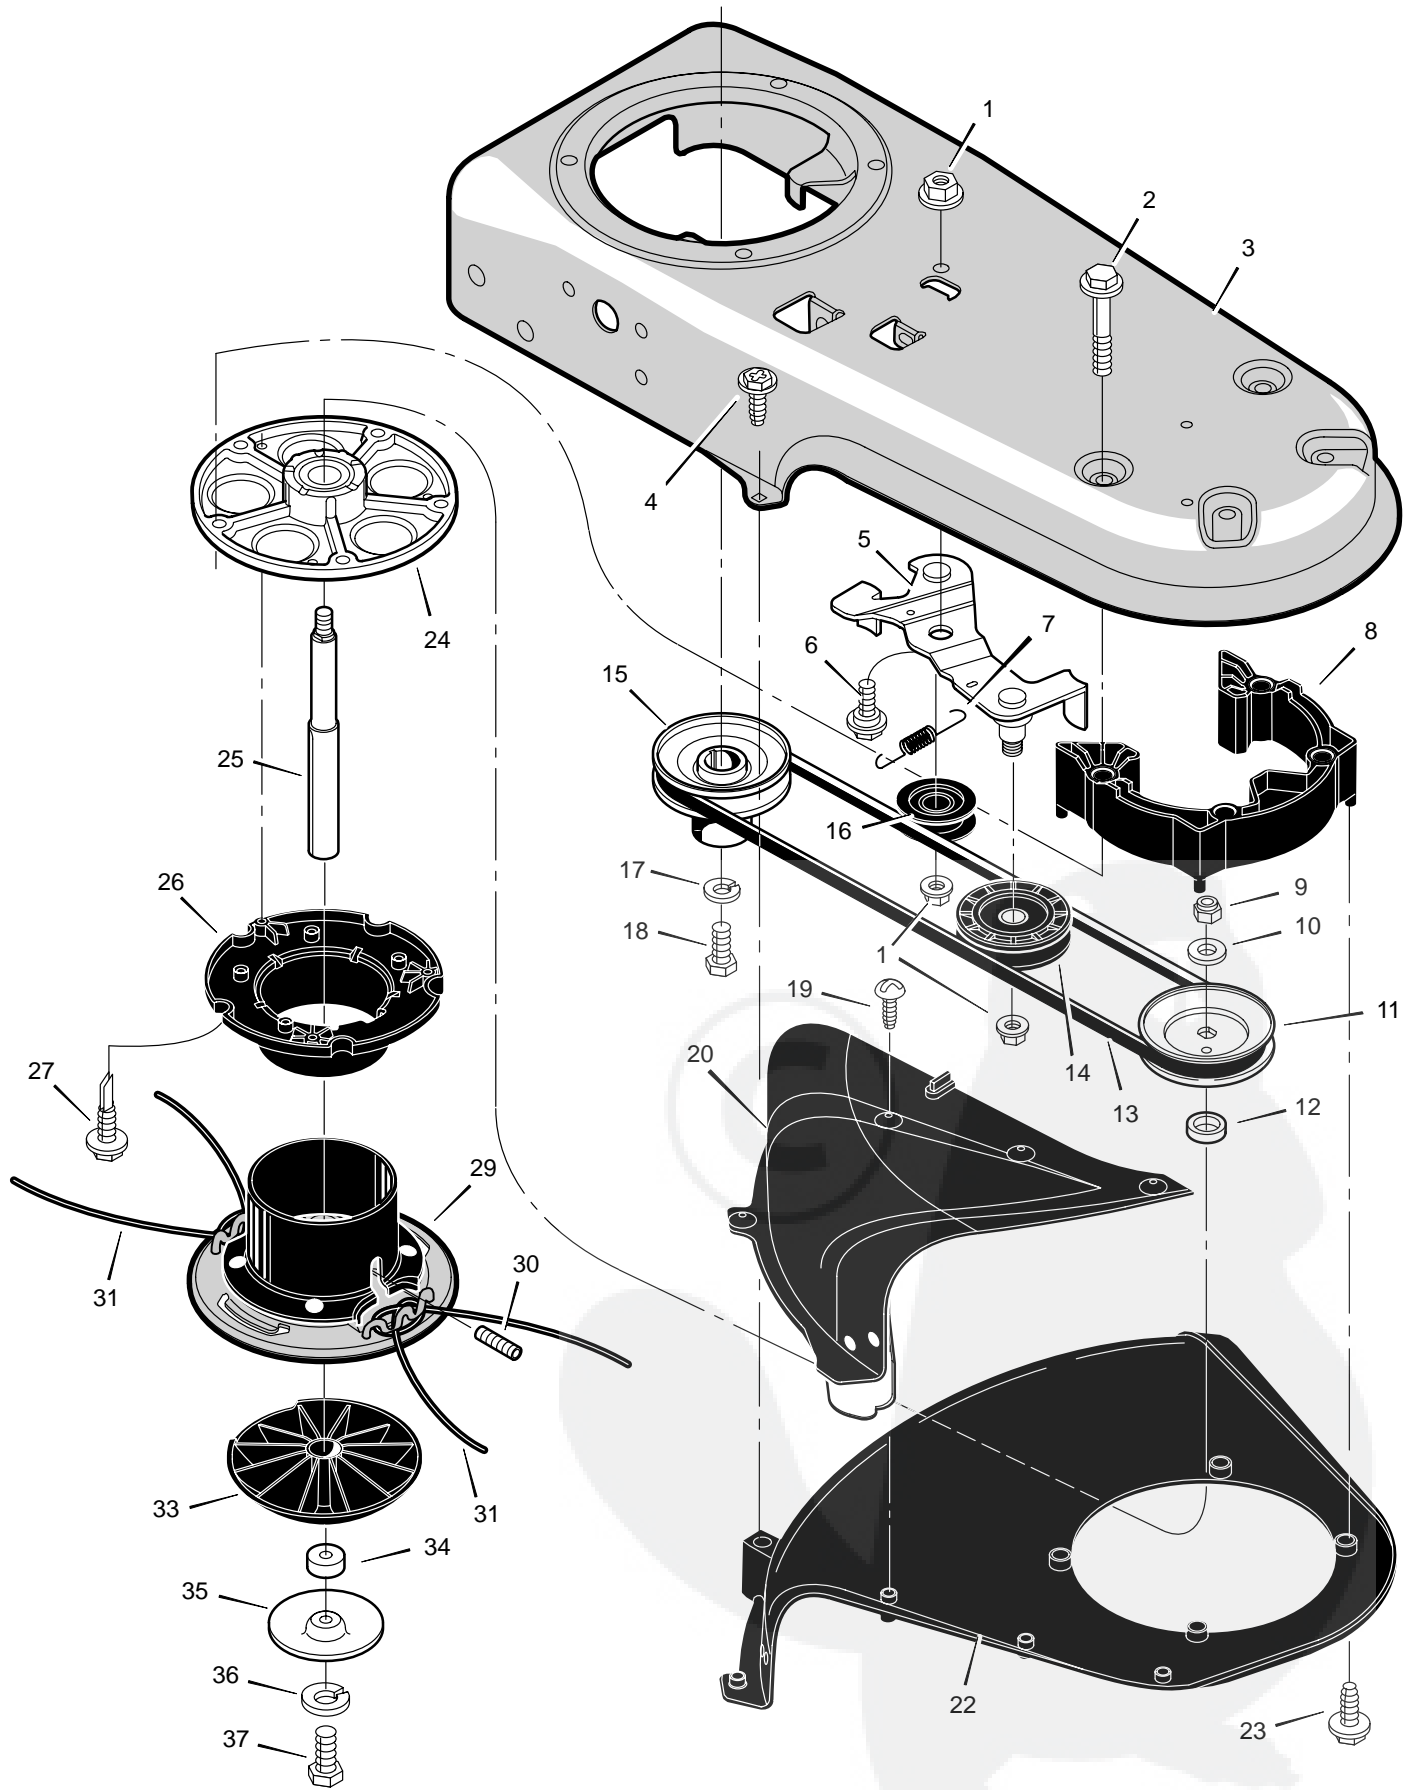

MODEL TM5000x51D

REPAIR PARTS

Key No.	Description	Part No.
1	Lever, Stop	740198-833
2	Bolt	323035
3	Cable, Control Latching	740193
4	Tie, Cable	712267
5	Handle	740196-846
6	Nut	710203
7	Control, Throttle	740194
8	Guide, Rope	672510
9	Knob, Handle	740202
10	Washer	783000
11	Washer, Spring	711936
12	Bolt	711937
14	Pivot, Handle	740158
15	Handle, Lower	740195-846
16	Wheel & Tire	740185
17	Nut, Axle	710140
18	Washer, Spring	710258
19	Spacer	740190
20	Assembly, Axle & Bracket	740188
21	Decal	48X465
22	Bolt, Carriage	711935
23	Frame, Trimmer	740150-833
24	Bolt	710265
25	Shield, Trailing	740192
26	Bolt	48901
27	Screw	710079
28	Engine *	*
29	Protection, Eye	711890
30	Nut	710205
31	Decal	712409
32	Spacer	672292
33	Shroud, Engine (Optional)	1601001
--	Instruction Book & Parts List	F030202L

* Parts are available from an Authorized Service Center. See "Engines, Gasoline" or "Gasoline Engines" in the yellow pages of the telephone directory.

Key No.	Description	Part No.
1	Nut	710140
2	Bolt	711978
3	Housing, Trimmer	740150-833
4	Screw	710272
5	Assembly, Idler	740232
6	Bolt	710200
7	Spring	712403
8	Assembly, Spacer	740292
9	Nut	712148
10	Washer	710083
11	Pulley, Cutting Head	740171
12	Spacer	740173
13	Belt	711933
14	Pulley, Idler	740244
15	Pulley, Engine	740179
16	Pulley, Idler	740183
17	Lockwasher	712147
18	Bolt	712146
19	Screw	26X235
20	Assembly, Guard	770070
22	Shield, Trimmer	740206
23	Screw	740255
24	Assembly, Jackshaft Housing	1001049
25	Jackshaft	740169
26	Wrap, Lower Weed	740163
27	Screw	712126
29	Assembly, Cutting Disc	740175-833
30	Screw, Set	712127
31	Line, Cutting	740164
33	Guide, Height	740157
34	Spacer	740210
35	Shield, Abrasion	740209
36	Lockwasher	120380
37	Bolt	180022