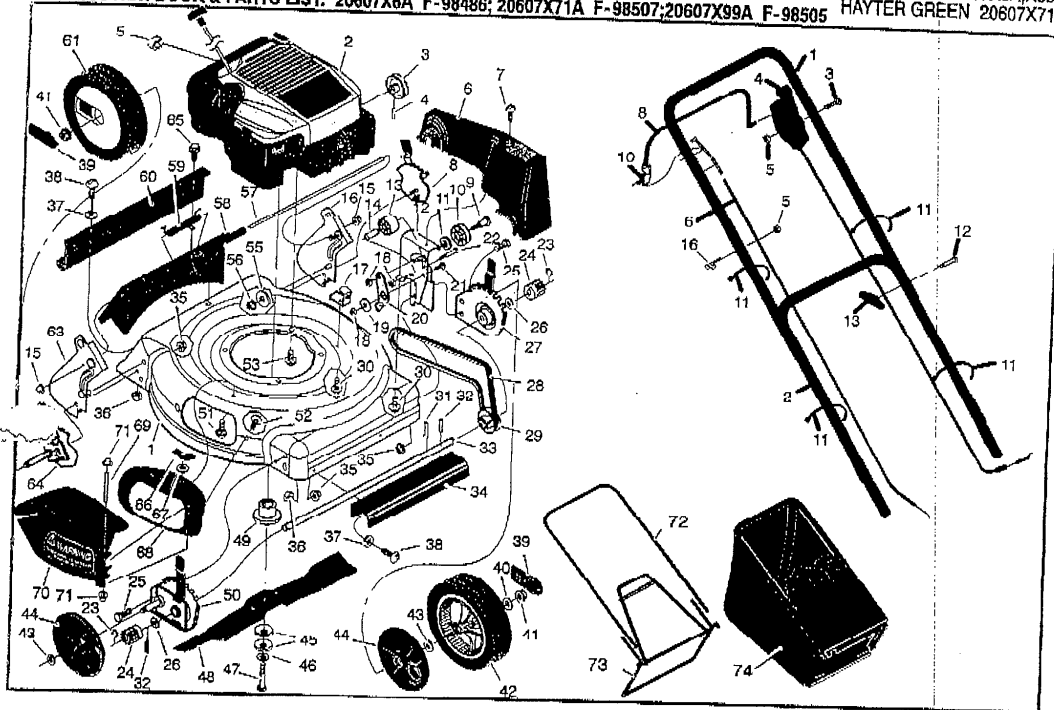

MODEL 20607X6A, 20607X71A, 20607X99A

7 POSITION HEIGHT ADJUSTERS; SIDE DISCHARGE;
FOLDING HANDLES; MULCHER AND BAGGER INSTALLED

DESCRIPTION
ENGINE
COLOR

20" 3N1 FRONT DRIVE
TECUMSEH CENTURA LE
ULTRA GREEN 20607X6A, X99A
HAYTER GREEN 20607X71A

REPLACEMENT BAGGER

INSTRUCTION BOOK & PARTS LIST: 20607X6A F-98486; 20607X71A F-98507; 20607X99A F-98505

MOWER HOUSING PARTS LIST

Key No.	Description	Part No.	Key No.	Description	Part No.	Key No.	Description	Part No.
1	Housing *	776041	28	Beit	047X04	59	Spring	166x44
2	Eng LEV120-361027A	X6A & X71A	29	Pulley, Axle	071791	60	Guard, Rear	671970
--	Book, Engine	181-657-14	30	Screw	26x268	61	Wheel, Rear	672082
--	Eng OVRM05-22018B	20607X99A	31	Pin, Hair	0031x9	62	Nut, Flange	015x81
--	Book, Engine	181-987-14	32	Pin, Spring	043629	63	Bracket, Right Handle	672590
-3	Pulley, Engine	071434	33	Axle	671931	64	Adjuster, Right Rear HT	672604
4	Pin, Spring	032x54	34	Cover, Axle	671946	65	Screw	26x245
5	Stop, Rope (Recoil-Start)	042189	35	Nut, Flange	015x68	66	Wingnut	071495
6	Cover, Belt	671928	36	Nut, Hex	15x102	67	Retainer, Push	028x64
7	Screw	26x279	37	Washer	017x38	68	Bezel	671926
8	Adjuster, Left Rear HT	072605	38	Screw	004x21	69	Pin, Pivot	215x16 Z
9	Bolt, Shoulder	009x50	39	Hub Cap - Optional	043615	70	Deflector, Chute	671927
10	Pulley	071779	40	Washer	17x169	71	Push On Cap	028x42
11	Spacer	071788	41	Nut, Flange	015x84	72	Frame, Top	071592
12	Bracket, Idler Support	671935 Z	42	Wheel, Drive	672083	73	Frame Assembly	672614
13	Pulley, Idler	071778	43	Washer	17x120	74	Bag, Cloth	672069
14	Bearing	071778	44	Cover, Dust	071780			
15	Push On Cap	028x49	45	Washer, Belleville	17x137			
16	Bracket, Left Handle	672591	46	Washer	17x124			
17	Bracket, Cable	671934	47	Bolt	01X159			
18	Nut, Hex	015x43	48	Blade	671921E701			
19	Spacer	071789	49	Adapter, Blade	672503			
20	Arm, Idler	671936 Z	50	Adjuster, Right Front HT	672602			
21	Bolt, Carriage	002x53	51	Bolt, Carriage	002X16			
22	Bolt, Shoulder	001x81	52	Screw	26x221			
23	E-Ring	011x16	53	Bolt, Engine	0025x6			
24	Gear, Pinion	071792	54	Support, Engine(Optional)	671989			
25	Bolt	001x85	55	Washer	17x146			
26	Washer	1x1x86	56	Nut, Flange	015x88			
27	Adjuster, Left Front HT	672603	57	Rod, Pivot	215x17 Z			
			58	Door, Rear	672611			

All replacement housings are Brite Red.