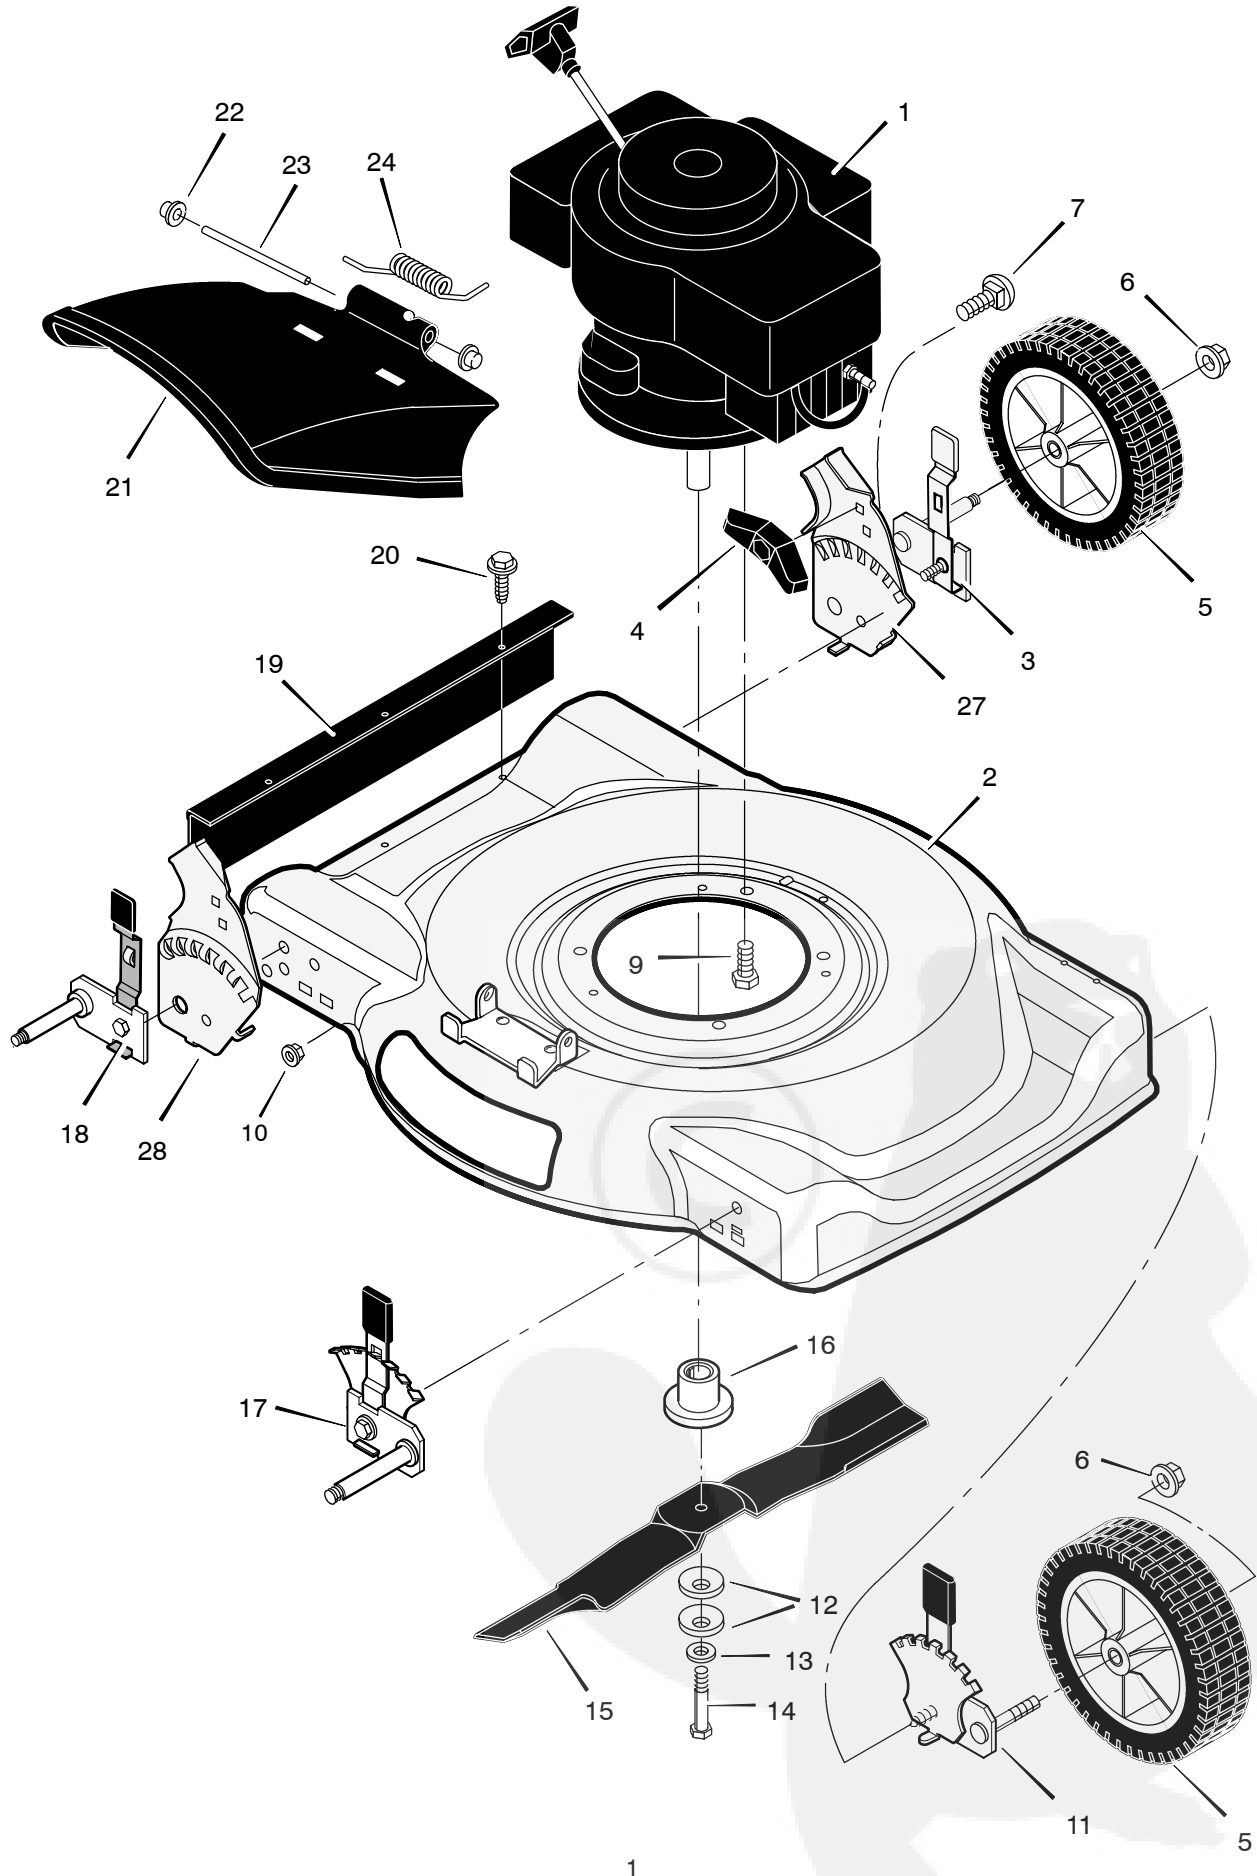

# MODEL 22117X194B

# REPAIR PARTS

# REPAIR PARTS

KEY NO.	DESCRIPTION	PART NO.
1	Engine ‡	-----
2	Housing	776022
3	Height Adjuster, Left Rear	672637
4	Knob	71495
5	Wheel and Tire	20270
6	Locknut, Flange	15x84
7	Bolt, Carriage	2x81
9	Bolt, Engine	25x6
10	Nut	15x68
11	Height Adjuster, Left Front	672635
12	Washer, Belleville	17x137
13	Washer	17x124
14	Bolt, Hex	1x142
15	Blade, Side Discharge	42225E701
16	Adapter, Blade	71056
17	Height Adjuster, Right Front	672634
18	Height Adjuster, Right Rear	672636
19	Guard, Rear	672738
20	Screw	26x245
21	Deflector, Chute	672421
22	Push-On Cap	28x42
23	Pin, Pivot	215x11 Z
24	Spring	166x5
27	Bracket, Left Handle	1101303E700
28	Bracket, Right Handle	1101302E700
-	Book, Instruction	F-010421L

KEY NO.	DESCRIPTION	PART NO.
1	Handle, Upper (Black)	71581E701
2	Handle, Lower (Black)	71137E701
3	Bracket, Stop Lever	43628 BC
4	Lever, Stop	43653E700
5	Knob, Plastic	71294
6	Engine Stop Cable	672835
7	Guide, Rope	71530
8	Locknut	15x116
9	Bolt	2x77
10	Fastener, Cable	1101352