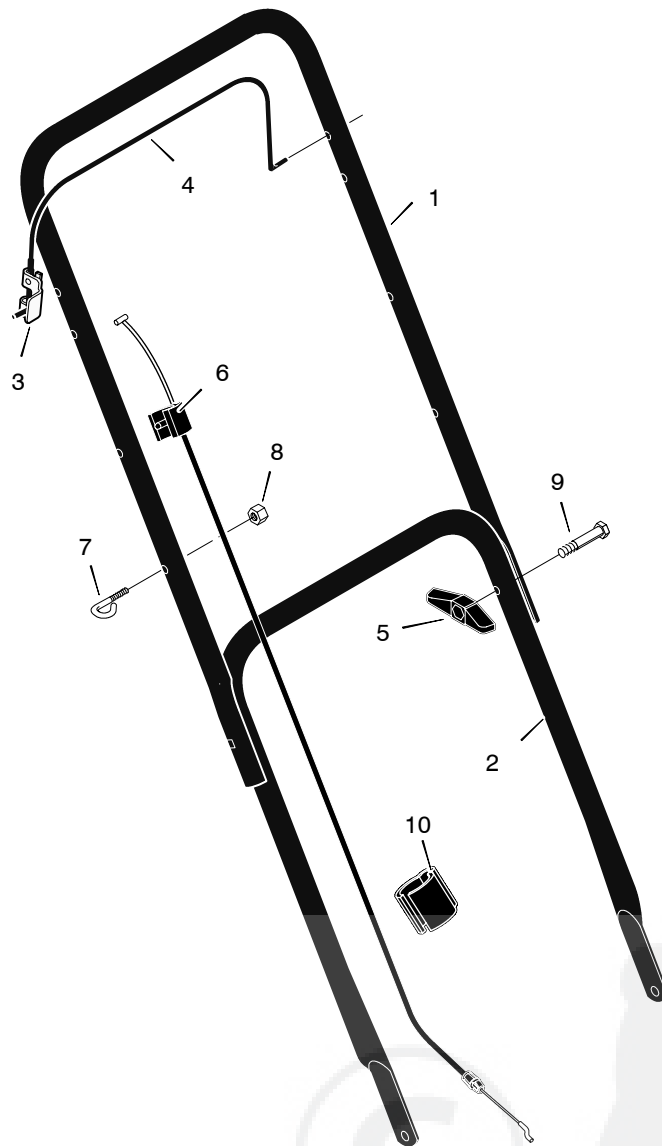

# MODEL 22117X194B

# REPAIR PARTS

# REPAIR PARTS

KEY NO.	DESCRIPTION	PART NO.
1	Engine ‡	-----
2	Housing	776022
3	Height Adjuster, Left Rear	672637
4	Knob	71495
5	Wheel and Tire	20270
6	Locknut, Flange	15x84
7	Bolt, Carriage	2x81
9	Bolt, Engine	25x6
10	Nut	15x68
11	Height Adjuster, Left Front	672635
12	Washer, Belleville	17x137
13	Washer	17x124
14	Bolt, Hex	1x142
15	Blade, Side Discharge	42225E701
16	Adapter, Blade	71056
17	Height Adjuster, Right Front	672634
18	Height Adjuster, Right Rear	672636
19	Guard, Rear	672738
20	Screw	26x245
21	Deflector, Chute	672421
22	Push-On Cap	28x42
23	Pin, Pivot	215x11 Z
24	Spring	166x5
27	Bracket, Left Handle	1101303E700
28	Bracket, Right Handle	1101302E700
-	Book, Instruction	F-010421L

KEY NO.	DESCRIPTION	PART NO.
1	Handle, Upper (Black)	71581E701
2	Handle, Lower (Black)	71137E701
3	Bracket, Stop Lever	43628 BC
4	Lever, Stop	43653E700
5	Knob, Plastic	71294
6	Engine Stop Cable	672835
7	Guide, Rope	71530
8	Locknut	15x116
9	Bolt	2x77
10	Fastener, Cable	1101352