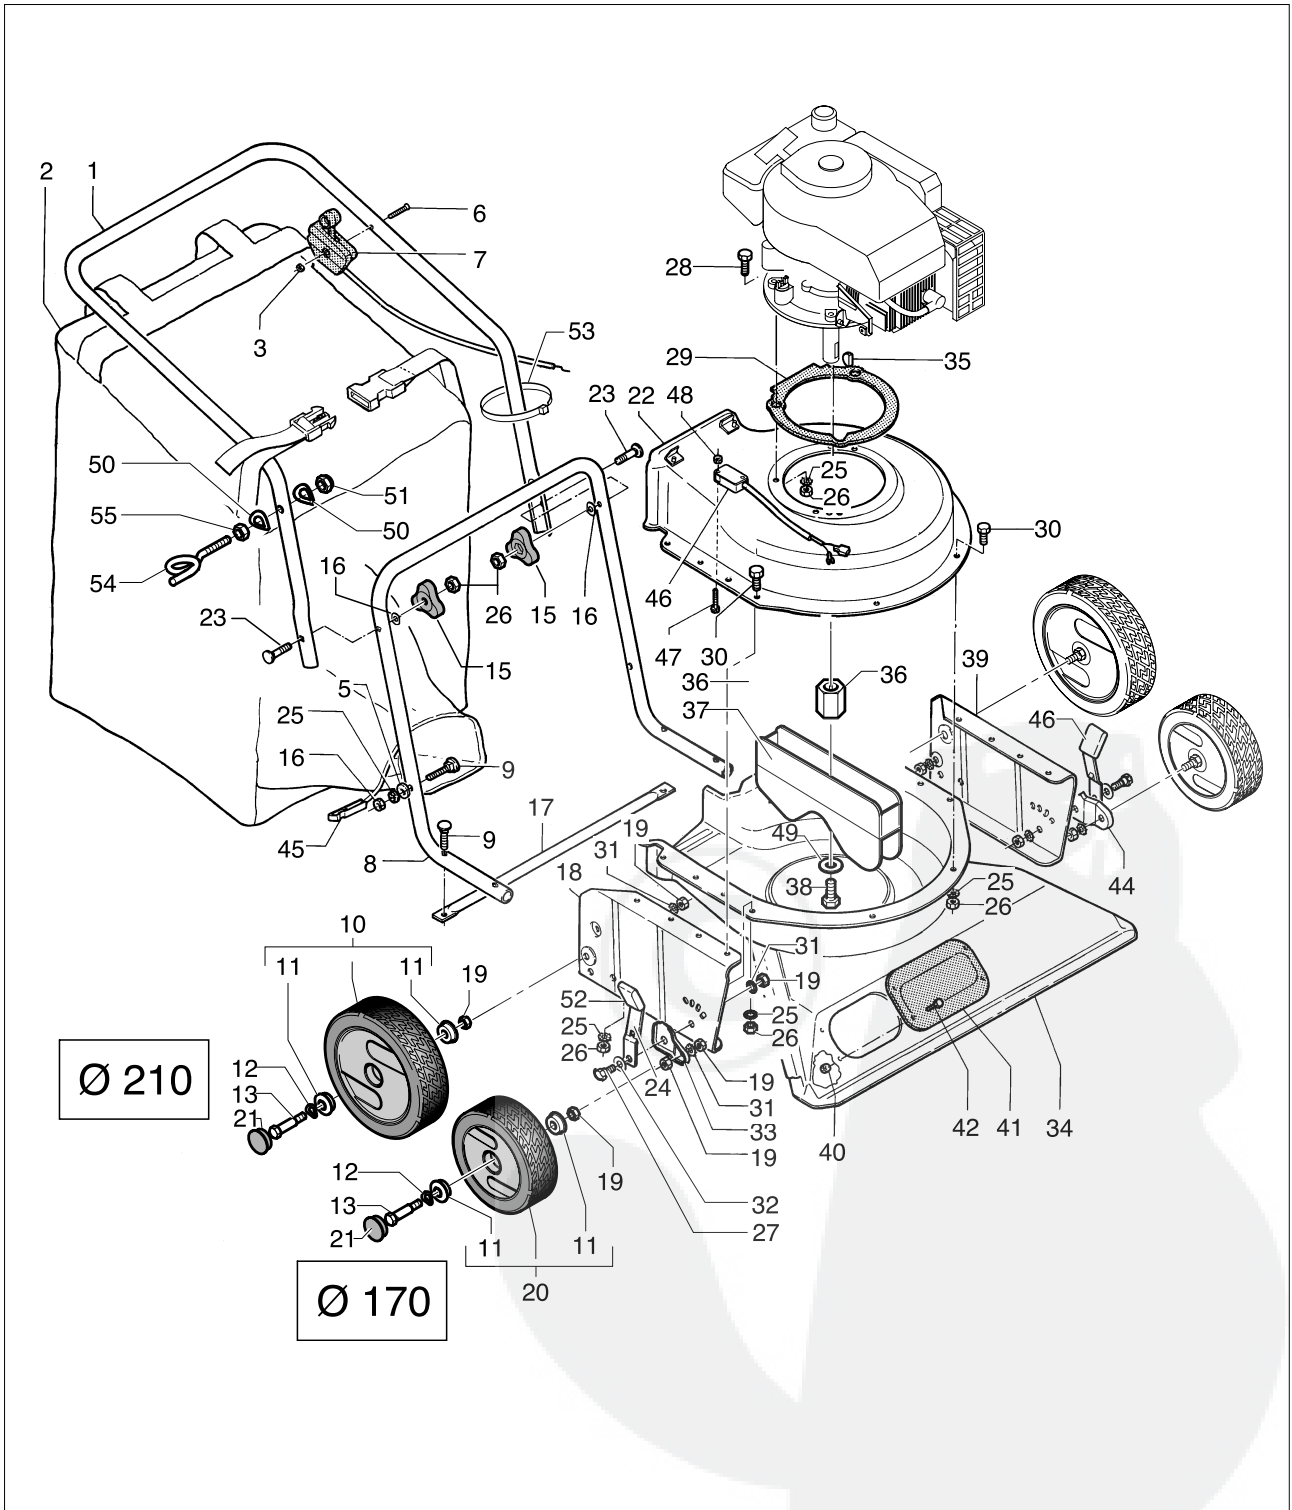

brand	PARTNER

date	JAN/02	SHEET 1/3

Model

3776VAC

Product number

9538780-11