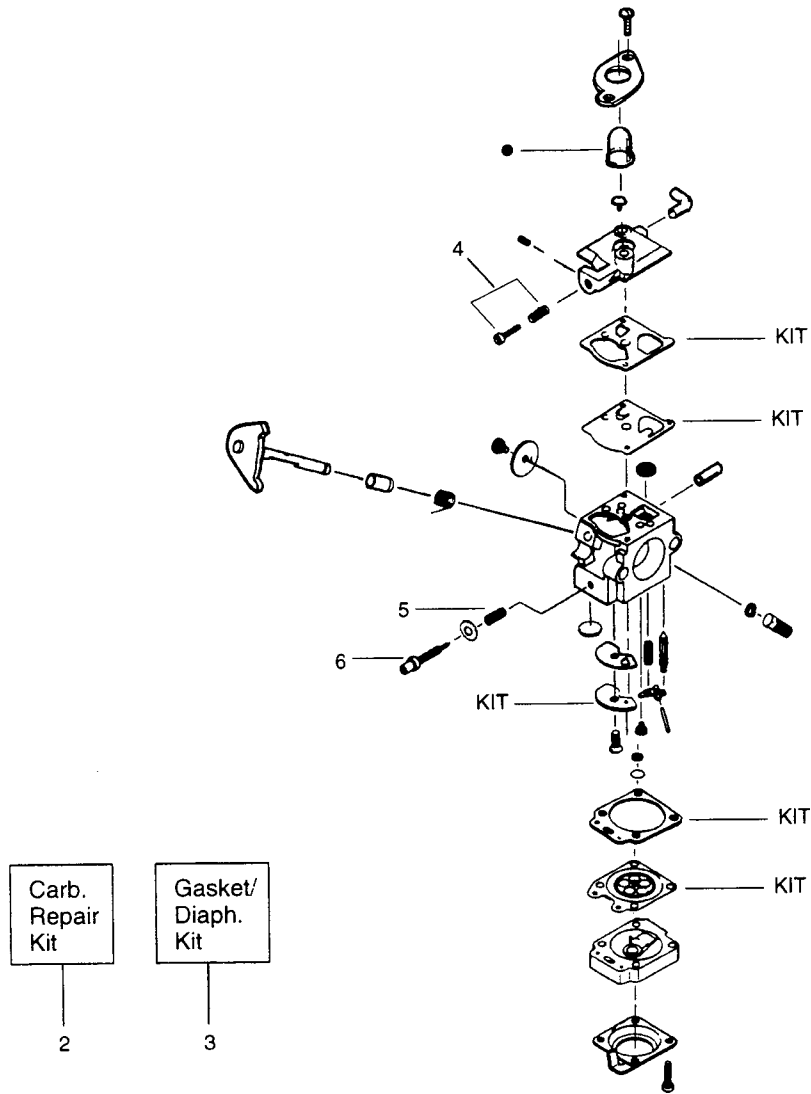

✓ = NEW PART NUMBER FOR THIS IPL

\* = REFER TO THE SERVICE REFERENCE INDICATED FOR MORE INFORMATION. (LOCATED AT END OF IPL)

**Carburetor Assembly Kit – #530069754 WA226**

Ref.	Part No.	Description
1.	530038404	Limiter Cap
2.	530069842	Carburetor Repair Kit (● Indicates Contents)
3.	530069844	Gasket/Diaphragm Kit (KIT= Indicates Contents)
4.	530035296	Idle Screw & Spring Kit
5.	530035342	Low Speed Spring
6.	530035341	Low Speed Needle