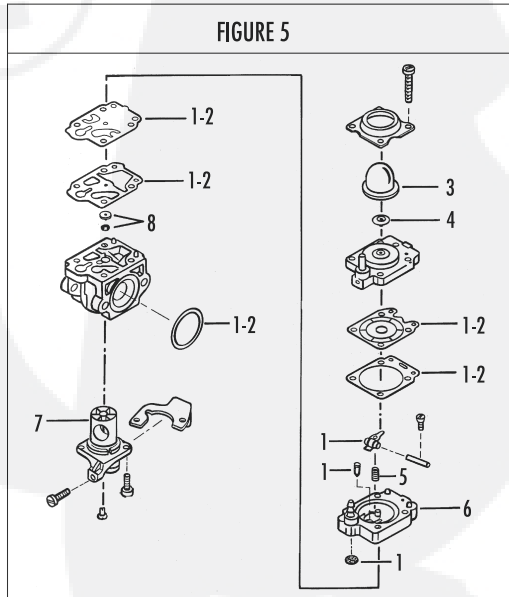

brand	PARTNER

date	FEB/04	SHEET 3/4

Model	Prefix
B 300J	01

Product number
953900510

FIGURE 5