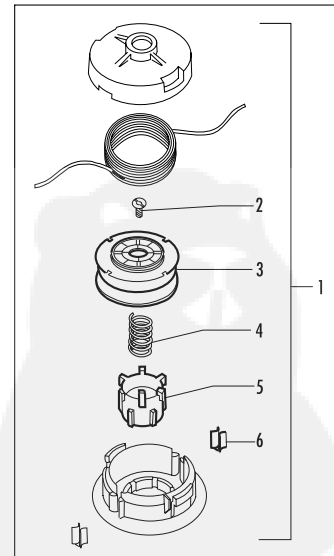

brand	PARTNER

date	FEB/04	SHEET 1/4

Model	Prefix
B 300J	01

Product number
953900510

FIGURE 2