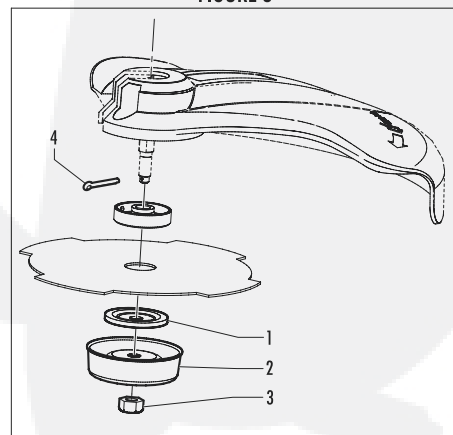

brand	PARTNER

date	FEB/04	SHEET 1/4

Model	Prefix
B 300J	01

Product number
953900510

FIGURE 3