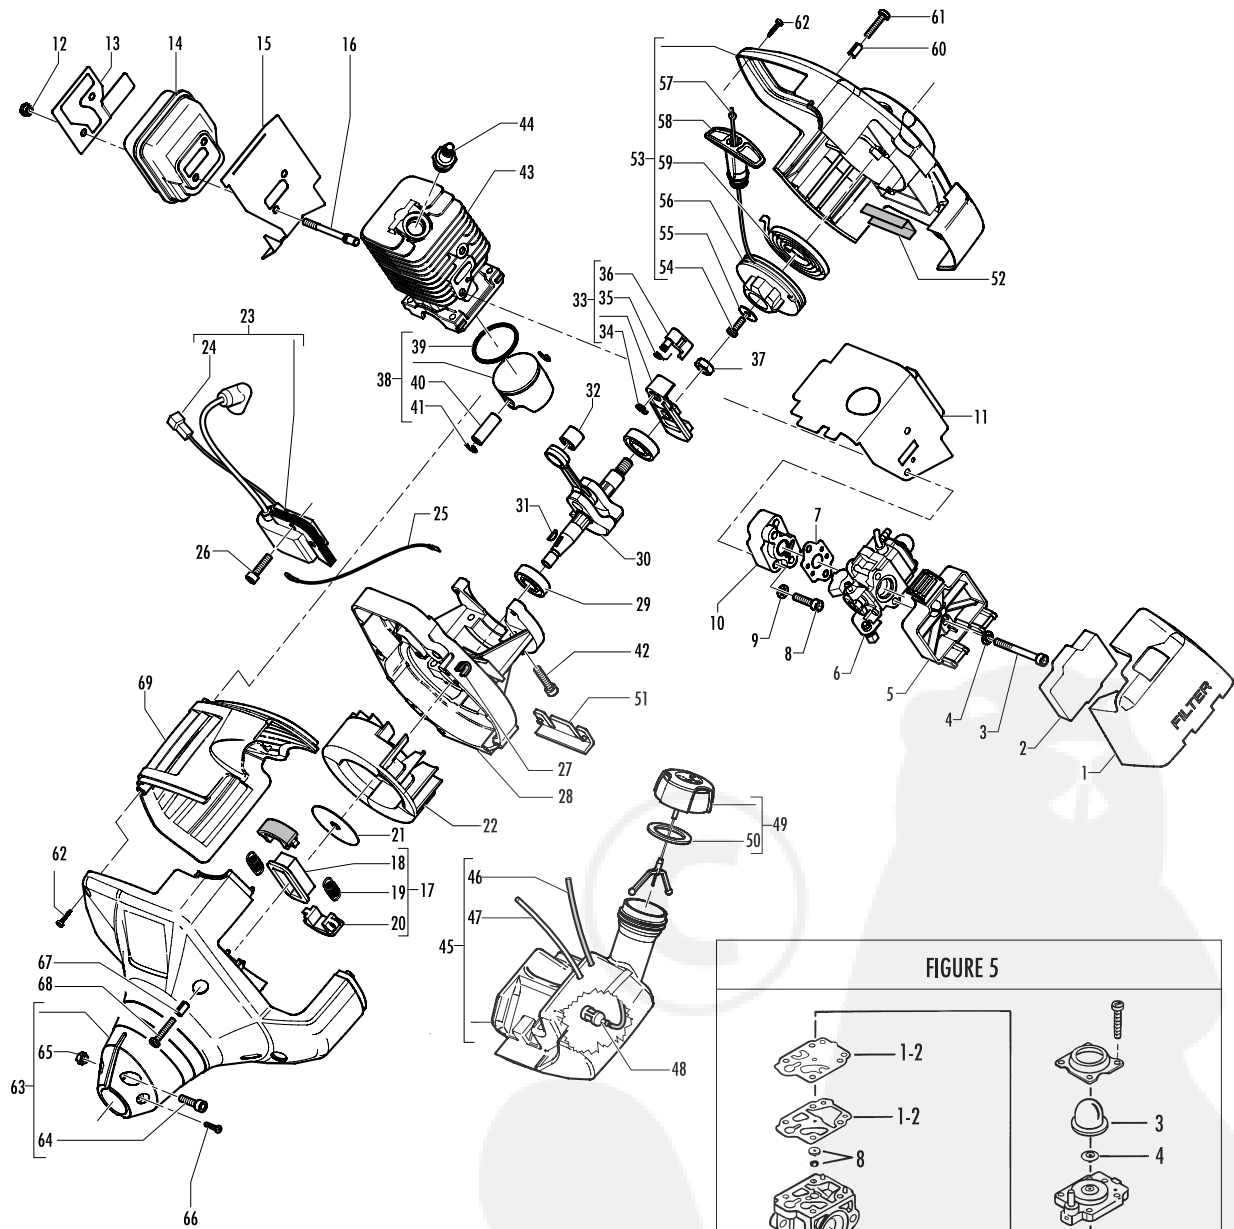

FIGURE 5

brand	PARTNER

date	FEB/04	SHEET 3/4

Model	Prefix
B 300J	01

Product number
953900510

FIGURE 4