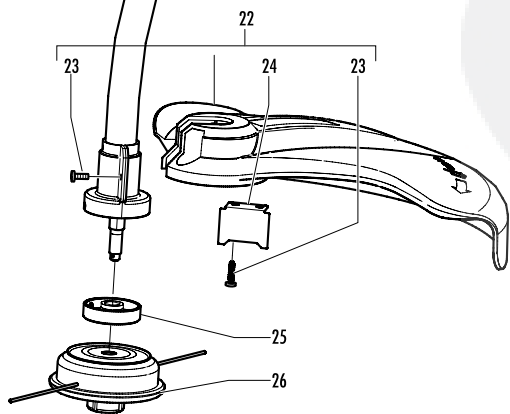

brand	PARTNER

date	FEB/04	SHEET 1/4

Model	Prefix
B 300J	01

Product number
953900510

FIGURE 3