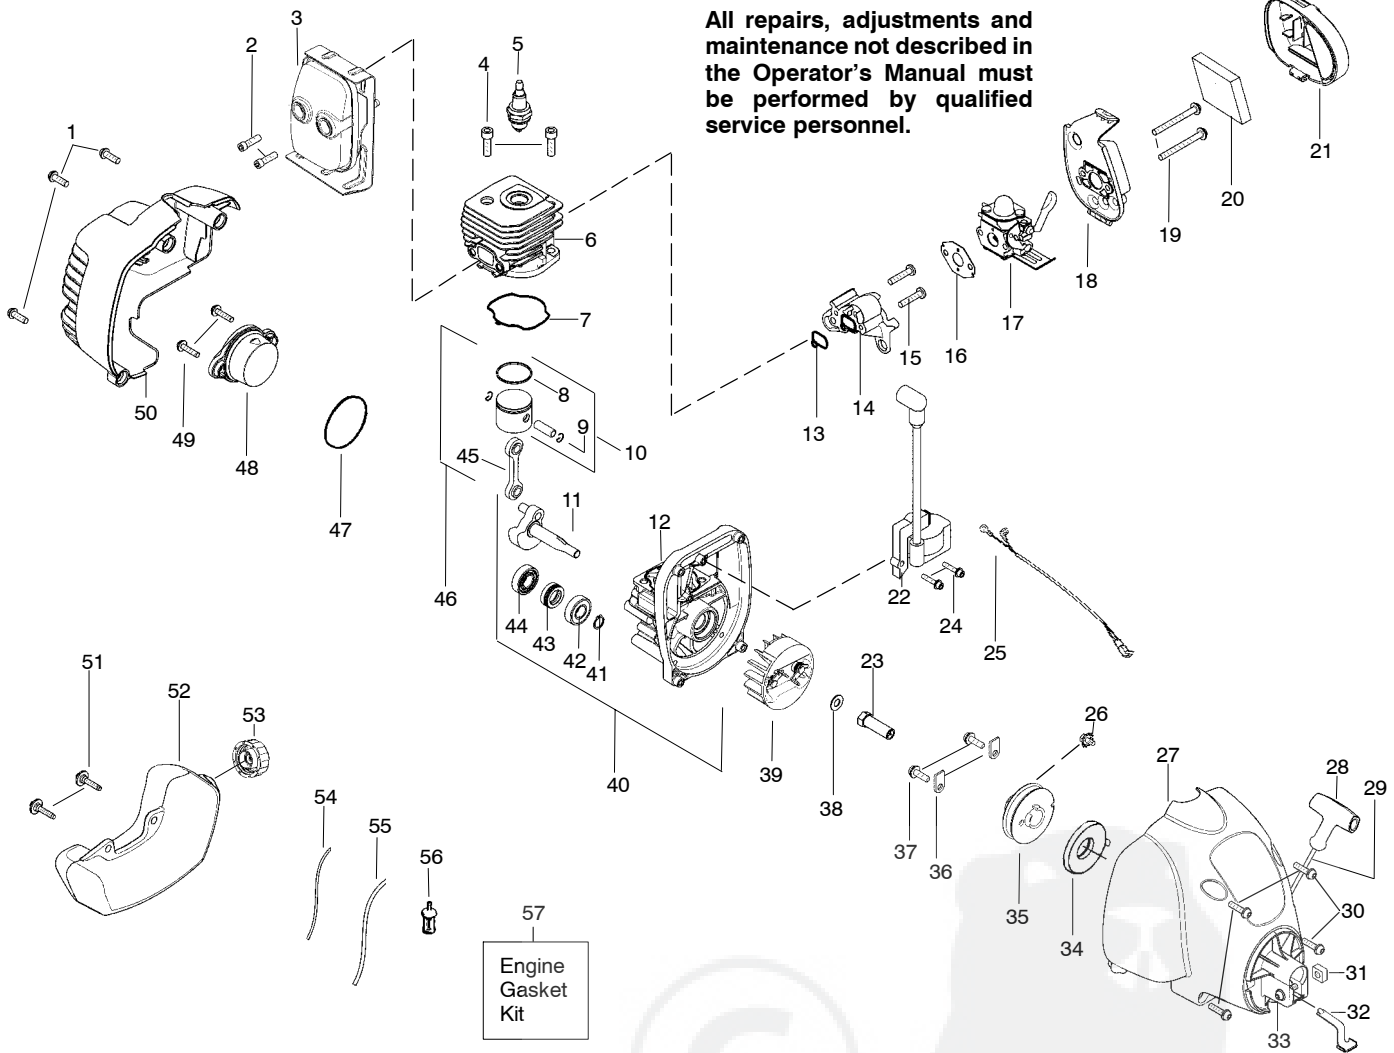

⚠ WARNING
All repairs, adjustments and maintenance not described in the Operator's Manual must be performed by qualified service personnel.

Ref.	Part No.	Description	Ref.	Part No.	Description	Ref.	Part No.	Description
1.	530015880	Screw	21.	530057584	Cover-Air Box	45.	530069945	Assy-Connecting Rod
2.	530058982	Bolt-Muffler	22.	530039223	Ignition Module	46.	530071785	Kit-Piston/Rod Assy
3.	530059826	Assy-Muffler/Shield (Incl. 2)	23.	530038604	Coupling-Drive	47.	530071750	O-Ring-C'case (kit)
4.	530015953	Screw-Cylinder	24.	530016357	Screw	48.	530057954	Assy-Plug (incl.47)
5.	952030249	Spark Plug (RCJ 6Y)	25.	530049018	Assy-Harness	49.	530016386	Screw
6.	530012541	Cylinder	26.	530016392	Screw	50.	530057580-01	Shroud-Rear
7.	530071750	Seal-Cylinder (kit)	27.	530058600-01	Assy.-Fan Hsg	51.	530016431	Retainer-Tank
8.	530055120	Piston Ring	28.	530027569	Handle-Starter	52.	530058712	Assy-Fuel Tank (incl. filter, lines & fuel cap)
9.	530015162	Retainer-Piston Pin	29.	530071767	Kit - Rope	53.	530014347	Assy-Fuel Cap
10.	530071833	Kit - Piston (Incl. 8, 9)	30.	530015810	Screw	54.	530069247	Kit-Fuel Line (Small)
11.	530057829	Assy-Crankshaft	31.	530016124	Nut	55.	530069216	Kit-Fuel Line (Large)
12.	530012582	Assy-Crankcase (Incl. 42-44)	32.	530057588	Clip-Spring	56.	530095646	Assy-Fuel Pickup
13.	530071750	Seal-Cyl/Carb.(kit)	33.	530016430	Screw	57.	530071750	Kit-Engine Gasket (Incl. 7,13,16,47)
14.	530057547	Adapter-Carb.	34.	530042085	Spring-Starter			
15.	530016309	Screw	35.	530071786	Kit-Pulley-Starter			
16.	530071750	Gasket-Carb. (kit)	36.	530027523	Retainer-Pulley			
17.	530071822	Kit-Carb.(C1U-W24)	37.	530015775	Screw			
(Note: Repair kits are not available for this carburetor)			38.	530015828	Washer-Flat			
18.	530059267	Air Box	39.	530054115	Assy-Flywheel			
19.	530016429	Screw	40.	530071768	Assy-C'case & C'shaft (Incl. 11,12,41)			
20.	530057781	Foam-Air Filter	41.	530015941	Retain. Ring-C'shaft			
			42.	530055728	Outer Bearing			
			43.	530019264	Seal			
			44.	530032125	Inner Bearing