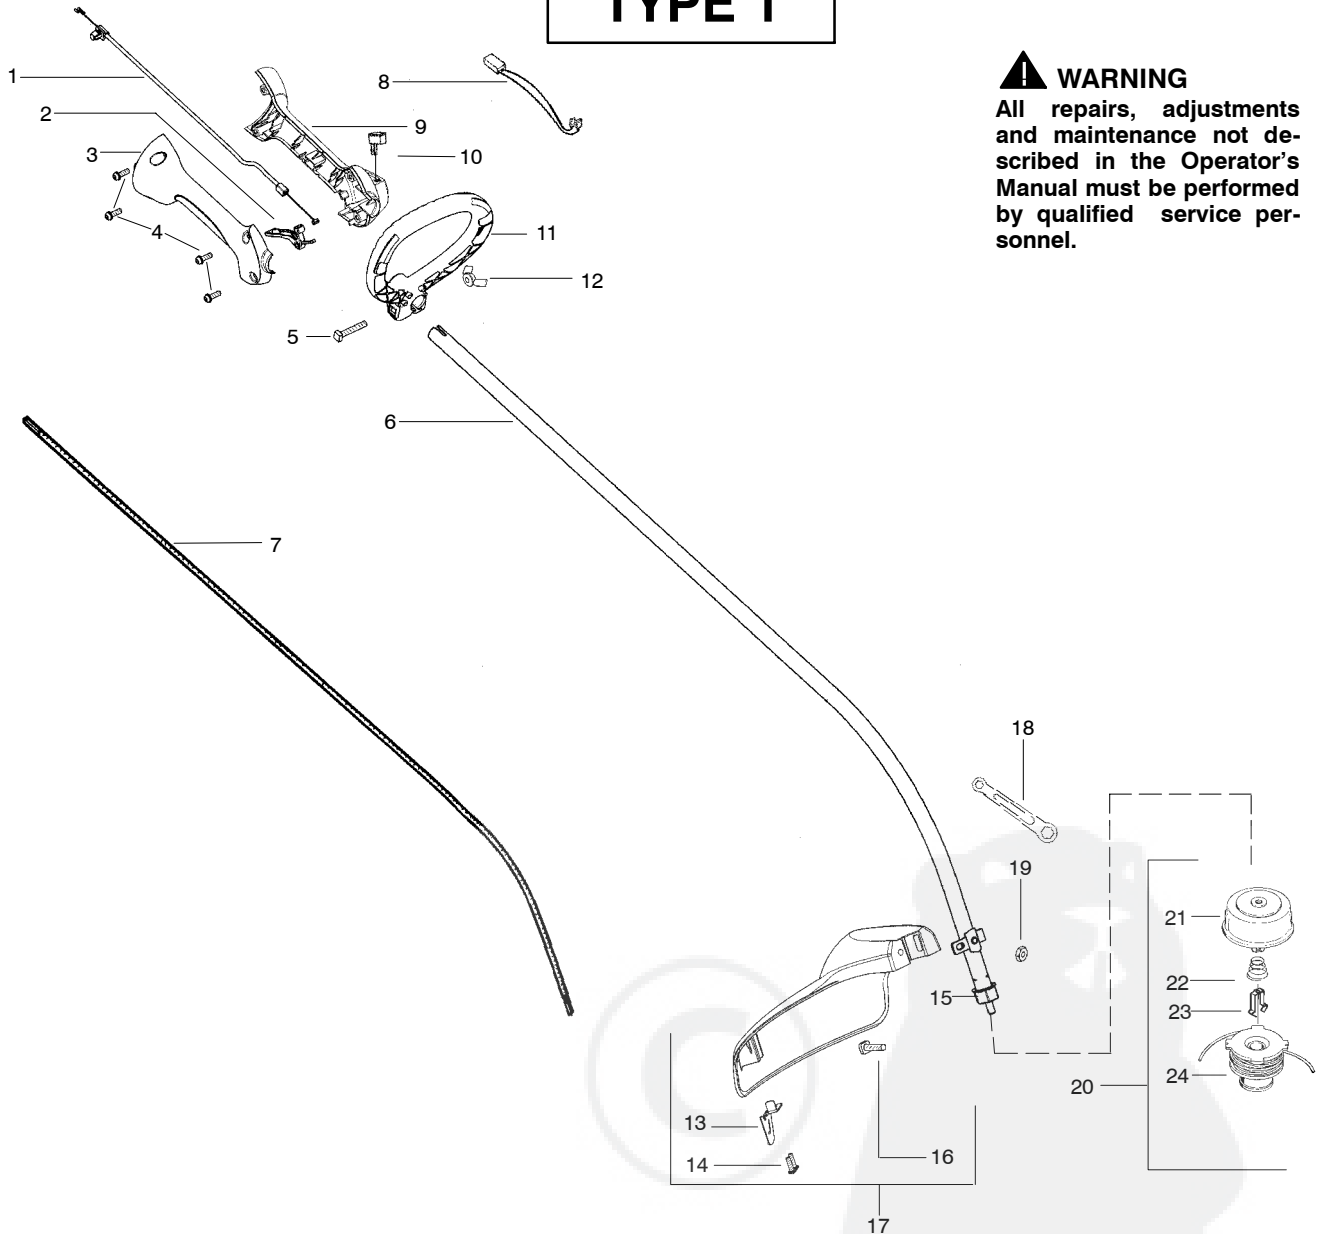

TYPE 1

⚠ WARNING
 All repairs, adjustments and maintenance not described in the Operator's Manual must be performed by qualified service personnel.

Ref.	Part No.	Description	Ref.	Part No.	Description
1.	530057991	Assy - Throttle Cable	18.	530056401	Wrench
2.	530049107	Trigger	19.	530015197	Nut
3.	530057582	Throttle Hsg. (Right)	20.	530095846	Assy - TNG VI Cutting Head (Incl. 21 - 24)
4.	530015880	Screw - Throttle Hsg.	21.	530095776	Assy - Hub
5.	530015821	Bolt - Handle	22.	530053241	Spring - Compression
6.	545024803	Kit - Drive Shaft	23.	530401957	Clip - Retainer - Head
7.	530095242	Shaft - Flex	24.	530095845	Assy - Spool w/Line
8.	530054183	Assy - Wire			Not Shown
9.	530059952	Throttle Hsg. (Left)		---	Operator Manual
10.	530069572	Kit - Switch		530166159	Scan
11.	530057587	Handle - Assist		530166160	Euro
12.	530016152	Wingnut		530166161	Euro III
13.	530052287	Line Limiter		530166162	Euro IV
14.	530015966	Screw - Line Limiter		530166163	Turkish
15.	530095563	Dust Cup		530150729	Decal - Shaft Warning
16.	530015820	Bolt			
17.	530071972	Kit - Shield Assy (Incl. 13,14,16,18,19)			