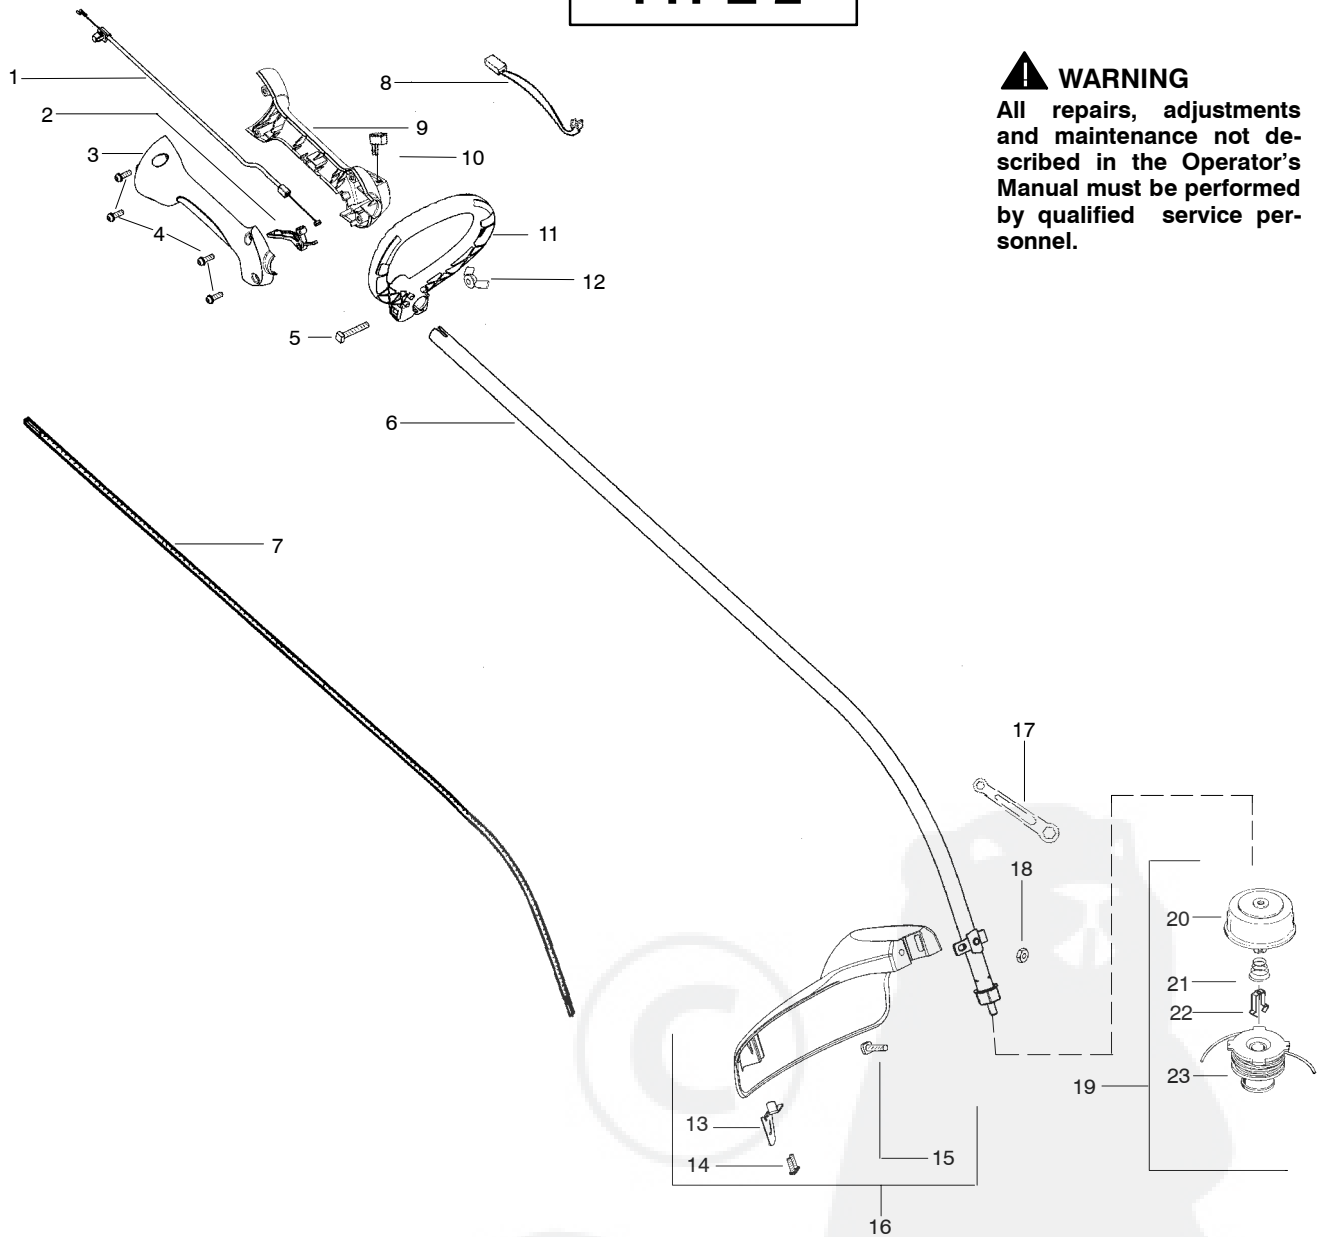

TYPE 2

⚠ WARNING
All repairs, adjustments and maintenance not described in the Operator's Manual must be performed by qualified service personnel.

Ref.	Part No.	Description	Ref.	Part No.	Description
1.	530057991	Assy - Throttle Cable	17.	530056401	Wrench
2.	530049107	Trigger	18.	530015197	Nut
3.	530057582	Throttle Hsg. (Right)	19.	530095846	Assy - TNG VI Cutting Head (Incl. 20,21,22,23)
4.	530015880	Screw - Throttle Hsg.	20.	530095776	Assy - Hub
5.	530015821	Bolt - Handle	21.	530053241	Spring - Compression
6.	545024804	Kit - Drive Shaft	22.	530401957	Clip - Retainer - Head
7.	530096275	Shaft - Flex	23.	530095845	Assy - Spool w/Line
8.	530054183	Assy - Wire	Not Shown		
9.	530059952	Throttle Hsg. (Left)	---	530166159	Operator Manual
10.	530069572	Kit - Switch	---	530166160	Scan
11.	530058580	Assy - Handle (Incl. 5,12)	---	530166161	Euro
12.	530016152	Wingnut	---	530166162	Euro III
13.	530052287	Line Limiter	---	530166162	Euro IV
14.	530015966	Screw - Line Limiter	---	530166163	Turkish
15.	530015820	Bolt	---	530150729	Decal - Shaft Warning (Russian)
16.	530071972	Kit - Shield Assy (Incl. 13,14,15,17,18)			

✓ = NEW PART NUMBER FOR THIS IPL   ★ = REFER TO THE SERVICE REFERENCE INDICATED FOR MORE INFORMATION. (LOCATED AT END OF IPL)