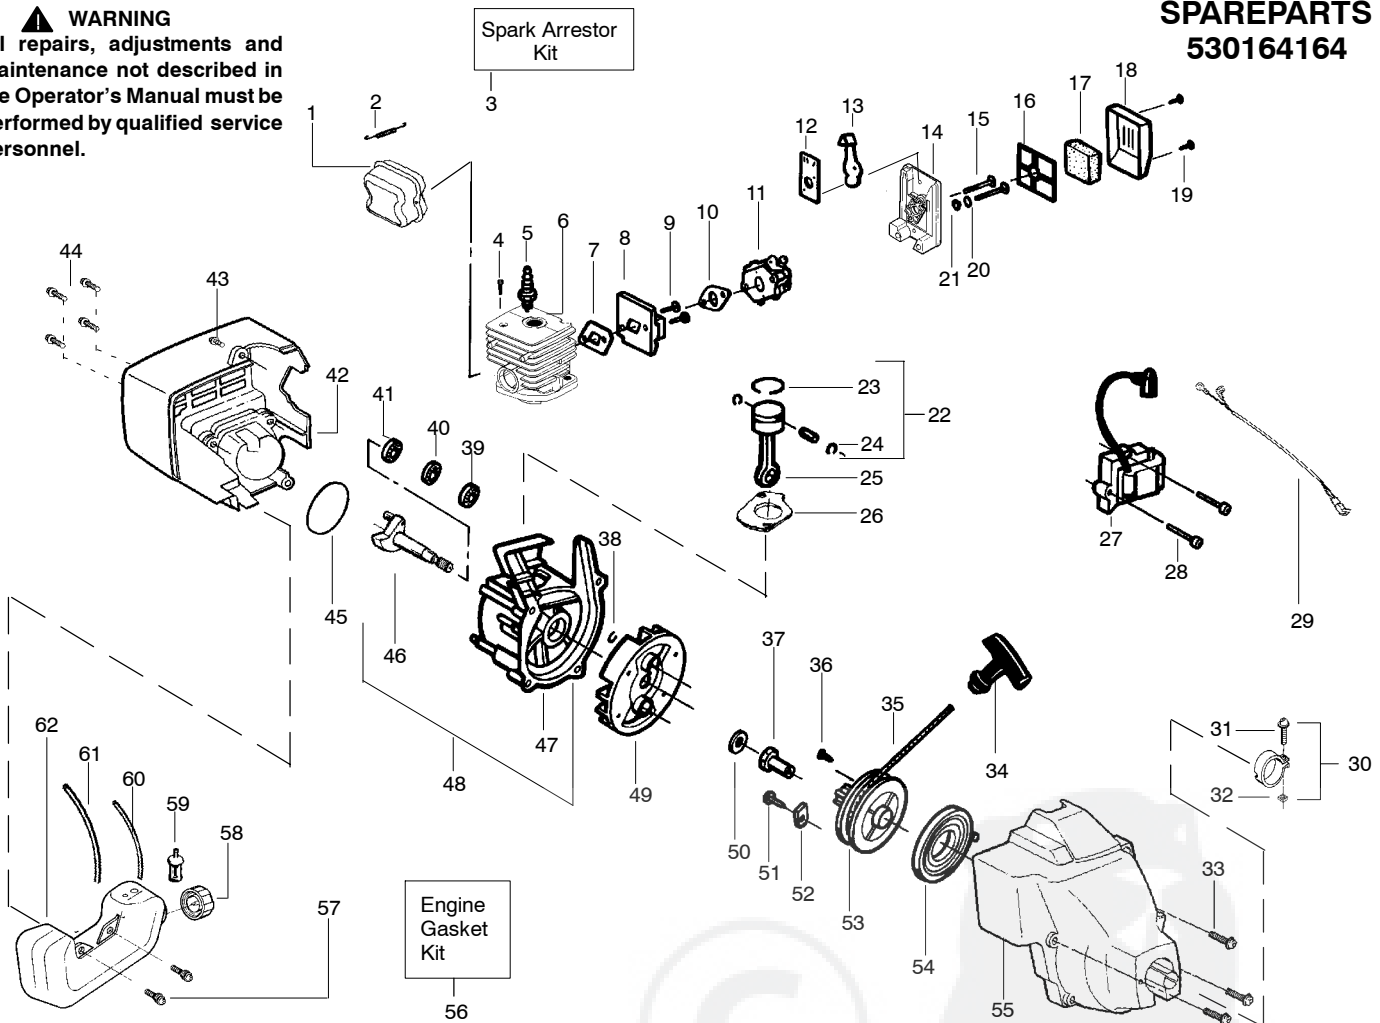

## SPAREPARTS 530164164

**WARNING**  
All repairs, adjustments and maintenance not described in the Operator's Manual must be performed by qualified service personnel.

Ref.	Part No.	Description	Ref.	Part No.	Description	Ref.	Part No.	Description
1.	530069660	Kit - Muffler (incl. 2)	23.	530055120	Ring-Piston	45.	530071363	O-Ring-C'case (kit)
2.	530042088	Spring-Muffler	24.	530015162	Retainer-Piston Pin	46.	530054753	Assy-Crankshaft
3.	530071391	Kit-Spark Arrestor	25.	530069945	Assy-Connecting Rod	47.	530071627	Kit-Crankcase (Incl. 39-41)
4.	530015953	Screw-Cylinder	26.	530071363	Gasket-Cylinder (kit)	48.	530071624	Assy-C'case & C'shaft (Incl. 38,46,47)
5.	Champion	Spark Plug (RCJ 6Y)	27.	530039163	Module-Ignition	49.	530069886	Assy-Flywheel
6.	530071359	Kit - Cylinder	28.	530016357	Screw	50.	530015828	Washer-Flat
7.	530071363	Gasket-Cyl/Carb.(kit)	29.	530049018	Assy-Switch Wire	51.	530015775	Screw
8.	530057634	Adaptor-Carb.	30.	530056365	Assy-Nose Cone Clamp (Incls. 31 & 32)	52.	530027523	Retainer
9.	530016014	Screw	31.	530016381	Screw-Nose Cone	53.	530069400	Kit-Starter Pulley (Incl. 36)
10.	530071363	Gasket-Carb.(kit)	32.	530016382	Nut-Nose Cone	54.	530042085	Spring-Starter
11.	530071630	Kit - Carburetor Ass'y (C1U-W7D)	33.	530015810	Screw	55.	530071677	Assy-Fan Hsg.
12.	530038747	Plate-Choke Mounting	34.	530027569	Handle-Starter	56.	530071363	Kit-Engine Gasket (Incl. 7,10,26,45)
13.	530038686	Shutter-Choke	35.	530069232	Kit - Rope	57.	530016379	Retainer-Fuel Tank
14.	530052431	Box-Air	36.	530016392	Screw	58.	530014347	Assy-Fuel Cap w/ret.
15.	530016393	Screw	37.	530038604	Coupling-Drive	59.	530095646	Assy-Fuel Pickup
16.	530036569	Plate - Filter Support	38.	530015941	Retain. Ring-C'shaft	60.	530069247	Kit-Fuel Line (Small)
17.	530036575	Foam-Air Filter	39.	530055728	Bearing-Outer	61.	530069216	Kit-Fuel Line (Large)
18.	530036568	Cover-Air Filter	40.	530019264	Seal-C'case	62.	530049296	Assy-Fuel Tank (Incl. cap, fuel line, filter)
19.	530016349	Screw	41.	530032125	Bearing-Inner			
20.	530015852	Spacer-Choke	42.	530057026	Shroud-Rear			
21.	530015254	Washer	43.	530015934	Screw			
22.	530071833	Kit - Piston (Incl. 23, 24 & Pin)	44.	530015810	Screw			