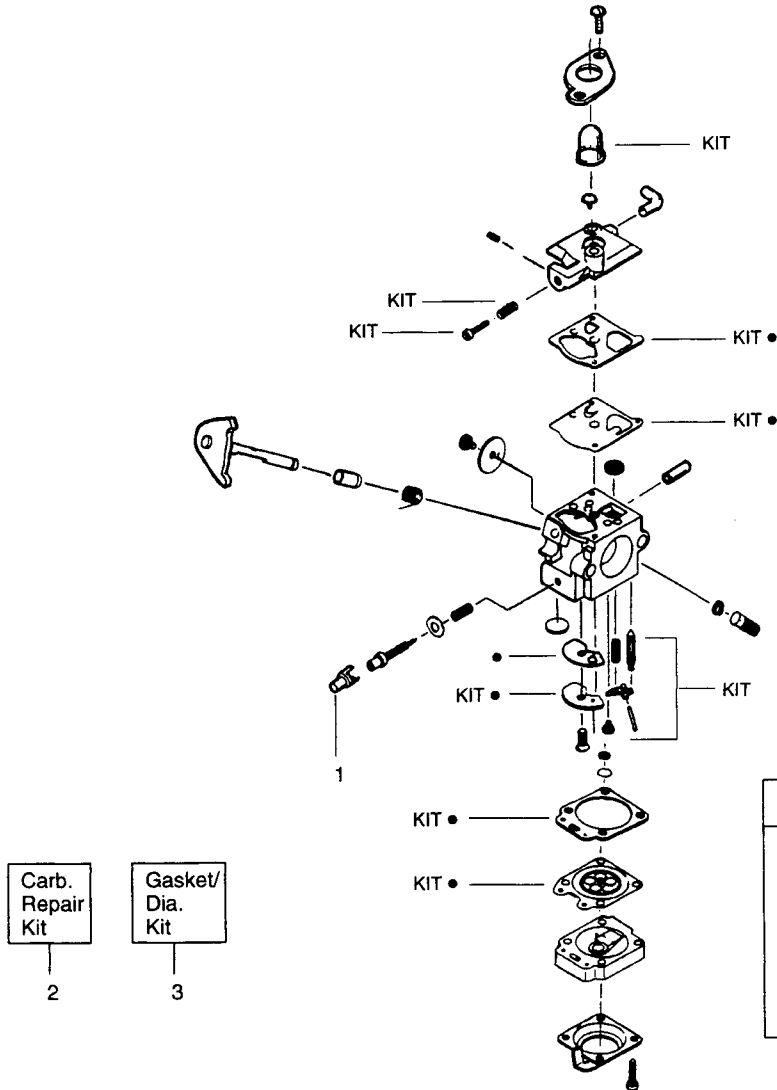

SPAREPARTS
530084493

⚠ WARNING
All repairs, adjustments and maintenance not described in the Operator's Manual must be performed by qualified service personnel.

Ref.	Part No.	Description	Ref.	Part No.	Description
1.	530094551	Drive Shaft	16.	530095380	Hub Ass'y
2.	530016179	Screw-Throttle Hsg.	17.	530401958	Spring
3.	530049107	Trigger	18.	530401957	Retainer-Spool
4.	530047923	Throttle Hsg. (Right)	19.	952715583	Spool w/Line
5.	530049641	Throttle Hsg. (Left)	20.	530047912	Locator-right
6.	530047919	Assist Handle	21.	530047911	Locator-left
7.	530015820	Bolt-Shield	22.	530016173	Bolt-Handle
8.	530042084	Spring-Compression	23.	530401992	Wingnut
9.	530047925	Actuator	24.	530016193	Washer
10.	530094543	Dust Cup	25.	530015810	Screw
11.	530049064	Drive Shaft Hsg. Ass'y	26.	530047307	Throttle Leadwire Ass'y.
12.	530052286	Line Limiter	27.	530069572	Switch Kit
13.	530015814	Screw-Line Limiter			
14.	530069666	Shield Kit Ass'y. (Incl. 12 & 13)			
15.	952715582	Cutting Head Ass'y. (Incl. 16-19)			
				Not Shown	
				-	Operator's Manual
				530084466	European
				530084720	Scandinavian

✓ = NEW PART NUMBER FOR THIS IPL

★ = REFER TO THE SERVICE REFERENCE INDICATED FOR MORE INFORMATION. (LOCATED AT END OF IPL)

Carburetor Assembly #530069755

Ref.	Part No.	Description
1.	530038404	Limiter Cap
2.	530069840	Carburetor Repair Kit (KIT=Indicates Contents)
3.	530069844	Gasket Diaphragm Kit (• = Indicates Contents)