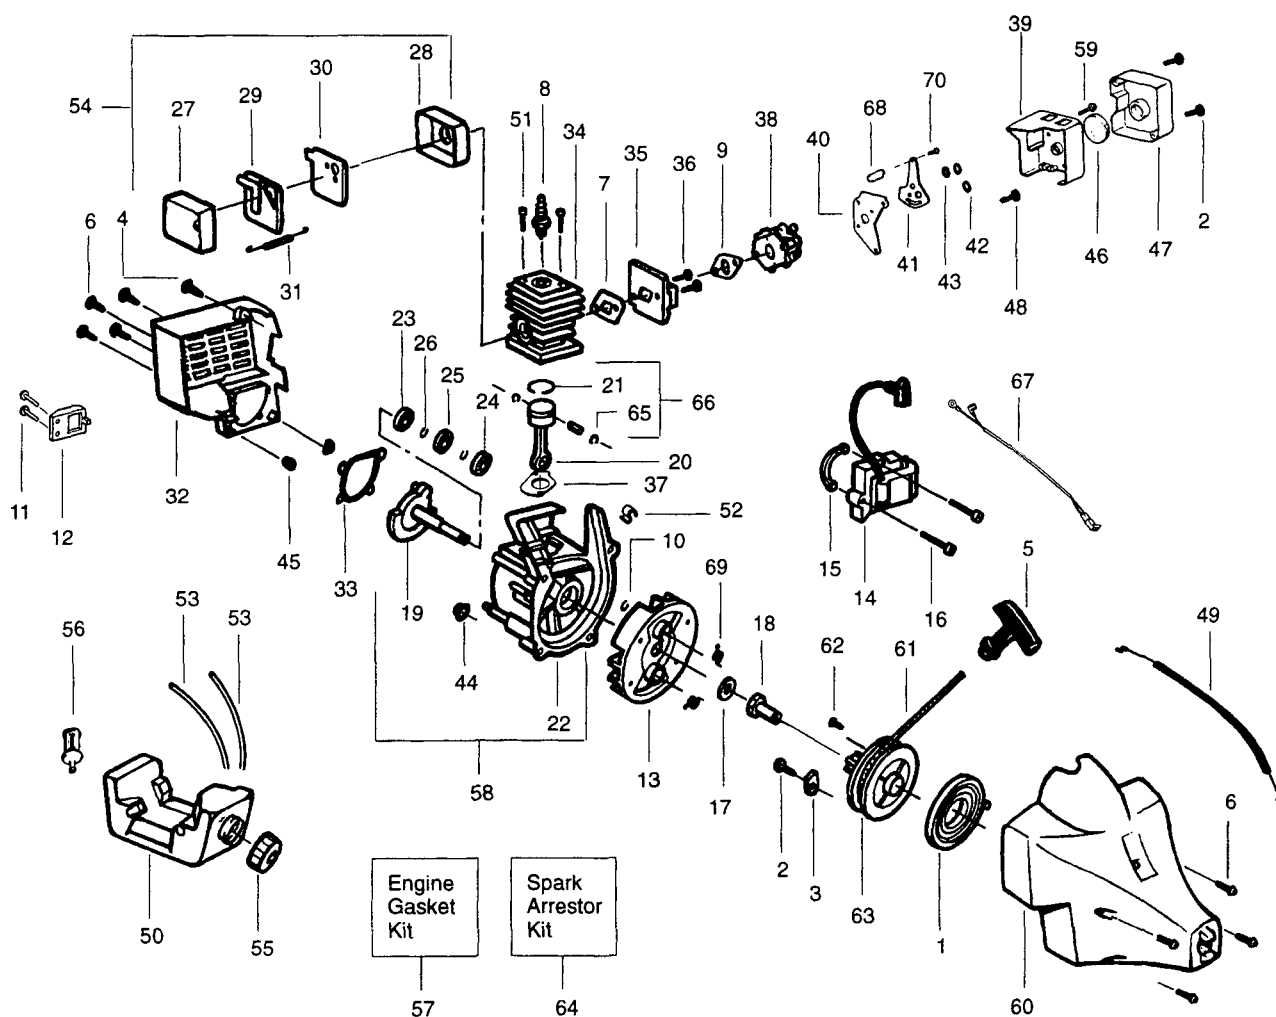

SPAREPARTS
530084493

⚠ WARNING
All repairs, adjustments and maintenance not described in the Operator's Manual must be performed by qualified service personnel.

Ref.	Part No.	Description	Ref.	Part No.	Description
1.	530094551	Drive Shaft	16.	530095380	Hub Ass'y
2.	530016179	Screw-Throttle Hsg.	17.	530401958	Spring
3.	530049107	Trigger	18.	530401957	Retainer-Spool
4.	530047923	Throttle Hsg. (Right)	19.	952715583	Spool w/Line
5.	530049641	Throttle Hsg. (Left)	20.	530047912	Locator-right
6.	530047919	Assist Handle	21.	530047911	Locator-left
7.	530015820	Bolt-Shield	22.	530016173	Bolt-Handle
8.	530042084	Spring-Compression	23.	530401992	Wingnut
9.	530047925	Actuator	24.	530016193	Washer
10.	530094543	Dust Cup	25.	530015810	Screw
11.	530049064	Drive Shaft Hsg. Ass'y	26.	530047307	Throttle Leadwire Ass'y.
12.	530052286	Line Limiter	27.	530069572	Switch Kit
13.	530015814	Screw-Line Limiter			
14.	530069666	Shield Kit Ass'y. (Incl. 12 & 13)			
15.	952715582	Cutting Head Ass'y. (Incl. 16-19)			
				Not Shown	
				-	Operator's Manual
				530084466	European
				530084720	Scandinavian

✓ = NEW PART NUMBER FOR THIS IPL

★ = REFER TO THE SERVICE REFERENCE INDICATED FOR MORE INFORMATION. (LOCATED AT END OF IPL)

Carburetor Assembly #530069755

Ref.	Part No.	Description
1.	530038404	Limiter Cap
2.	530069840	Carburetor Repair Kit (KIT=Indicates Contents)
3.	530069844	Gasket Diaphragm Kit (• = Indicates Contents)