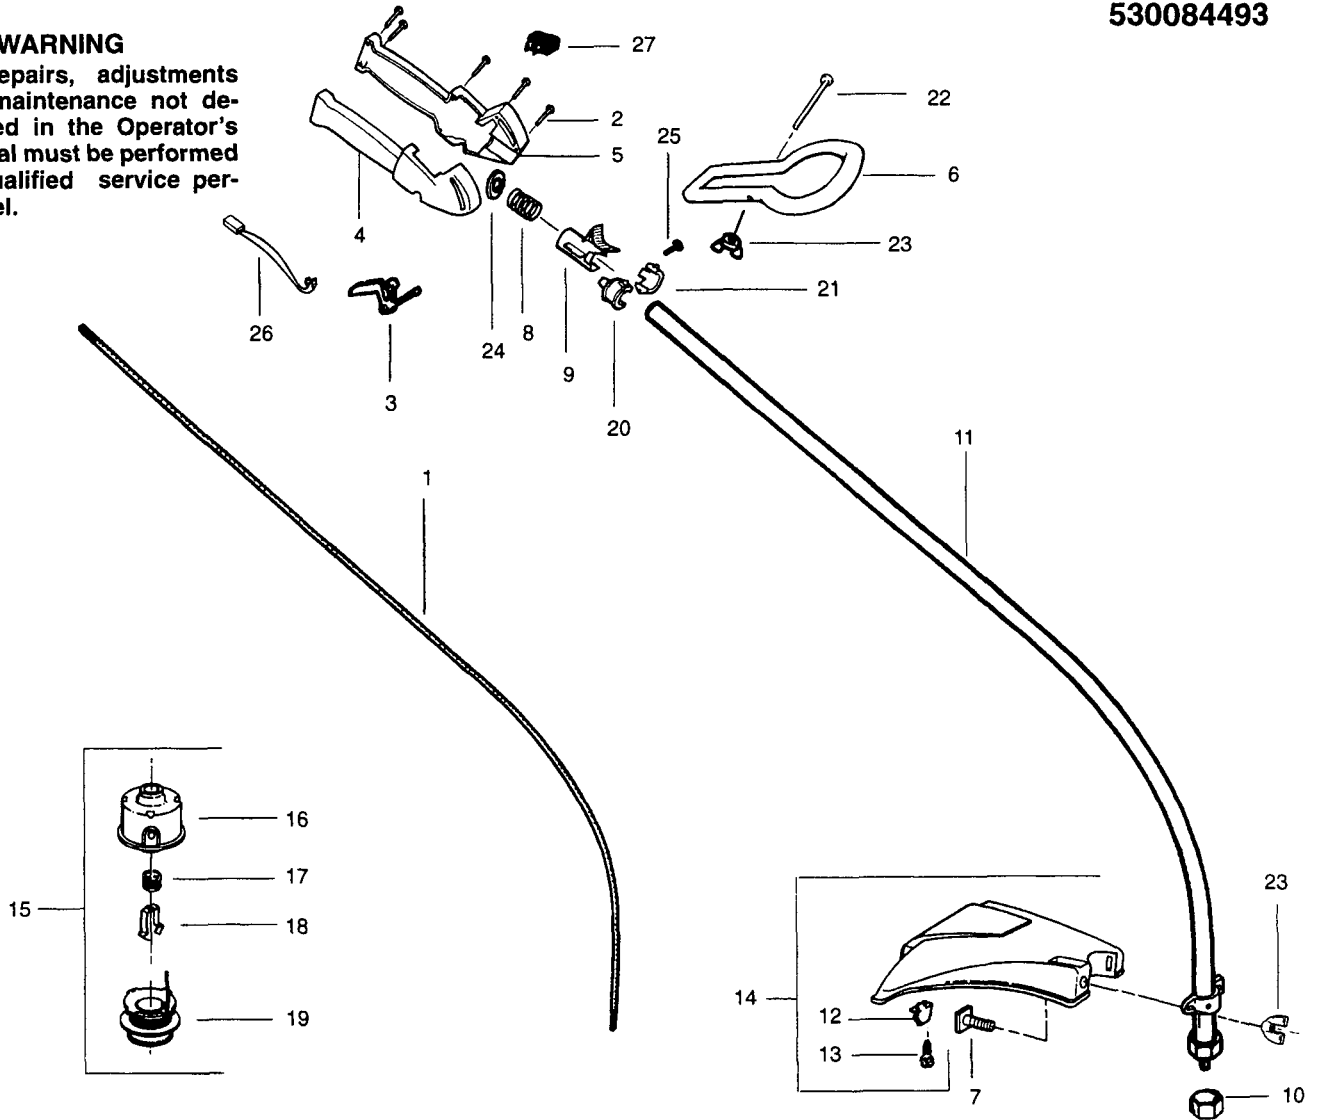

SPAREPARTS
530084493

⚠ WARNING
All repairs, adjustments and maintenance not described in the Operator's Manual must be performed by qualified service personnel.

Ref.	Part No.	Description	Ref.	Part No.	Description
1.	530094551	Drive Shaft	16.	530095380	Hub Ass'y
2.	530016179	Screw-Throttle Hsg.	17.	530401958	Spring
3.	530049107	Trigger	18.	530401957	Retainer-Spool
4.	530047923	Throttle Hsg. (Right)	19.	952715583	Spool w/Line
5.	530049641	Throttle Hsg. (Left)	20.	530047912	Locator-right
6.	530047919	Assist Handle	21.	530047911	Locator-left
7.	530015820	Bolt-Shield	22.	530016173	Bolt-Handle
8.	530042084	Spring-Compression	23.	530401992	Wingnut
9.	530047925	Actuator	24.	530016193	Washer
10.	530094543	Dust Cup	25.	530015810	Screw
11.	530049064	Drive Shaft Hsg. Ass'y	26.	530047307	Throttle Leadwire Ass'y.
12.	530052286	Line Limiter	27.	530069572	Switch Kit
13.	530015814	Screw-Line Limiter			
14.	530069666	Shield Kit Ass'y. (Incl. 12 & 13)			
15.	952715582	Cutting Head Ass'y. (Incl. 16-19)			
				Not Shown	
				-	Operator's Manual
				530084466	European
				530084720	Scandinavian

✓ = NEW PART NUMBER FOR THIS IPL

★ = REFER TO THE SERVICE REFERENCE INDICATED FOR MORE INFORMATION. (LOCATED AT END OF IPL)

Carburetor Assembly #530069755

Ref.	Part No.	Description
1.	530038404	Limiter Cap
2.	530069840	Carburetor Repair Kit (KIT=Indicates Contents)
3.	530069844	Gasket Diaphragm Kit (• = Indicates Contents)