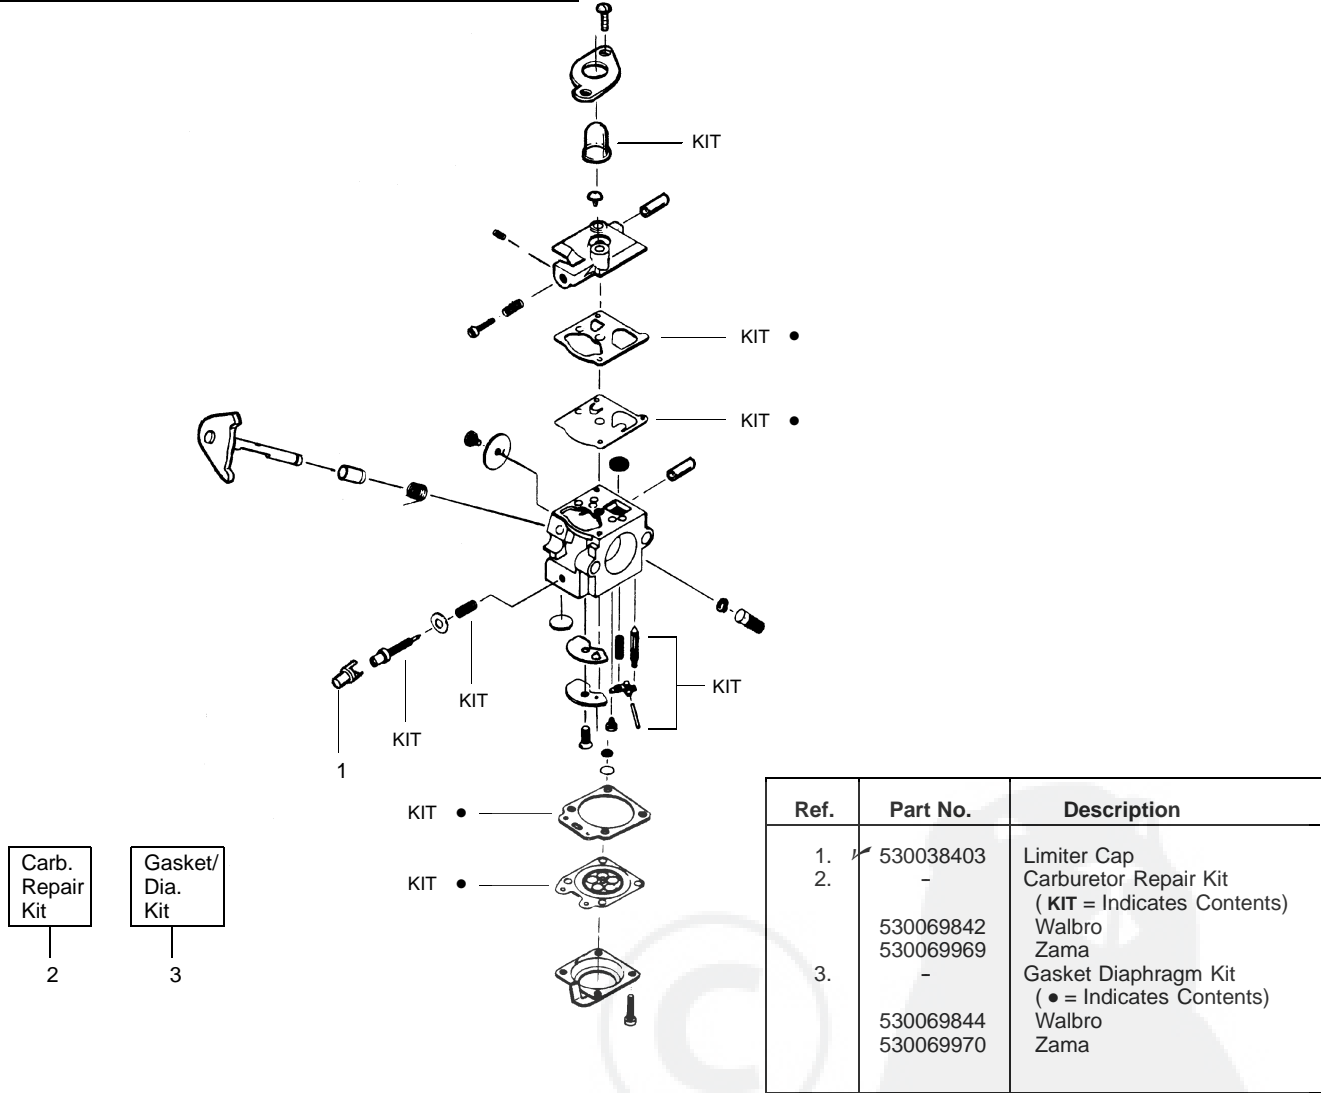

Ref.	Part No.	Description	Ref.	Part No.	Description
1. ✓	530071548	Kit-Throttle	22.	530015880	Screw
2. ✓	530054183	Ass'y.-Wire	23.	530069752	Shield Kit (Incl. 21 & 22)
3.	530016273	Screw-Throttle Hsg.	24.	530015768	Locknut-Gear Box
4.	530038581	Throttle Hsg. (Right)	25.	530016225	Wingnut
5.	530095382	Throttle Hsg. (Left)	26. ✓	530092062	Washer-Flat
6.	530069572	Kit-Switch	27.	530015880	Screw
7.	530038708	Assist Handle	28.	530016224	Screw
8.	530095391	Flex Shaft	29.	530069927	Gear Box/Shaft Kit (Incl. #10)
9.	530038682	Trigger	30.	530016202	Screw
10.	530053002	Drive Shaft Hsg. Ass'y			Not Shown
11.	530015820	Bolt			
12.	530094742	Clamp-Assist Handle			
13.	530092062	Washer			
14.	530016118	Wingnut			
15.	952715575	Accy-Cutting Head Assy. (Incl. 16-20)			
16.	530069690	Hub Ass'y. w/Arbor			
17.	530401464	Spring Cmpression			
18.	530401466	Clip-Retainer-Head			
19.	530401467	Screw w/ Washer -Head			
20.	952715573	Accy-Spool w/Line			
21.	530052286	Line Limiter			
					Operator Manual
					European
					Scandinavia
					Decal-Shaft Warning

↖ = NEW PART NUMBER FOR THIS IPL * = REFER TO THE SERVICE REFERENCE INDICATED FOR MORE INFORMATION. (LOCATED AT END OF IPL)

Carburetor Assembly Walbro WA226 #530069754
Zama C1U-W7 #530069971

✓ = NEW PART NUMBER FOR THIS IPL ★ = REFER TO THE SERVICE REFERENCE INDICATED FOR MORE INFORMATION. (LOCATED AT END OF IPL)

SERVICE REFERENCE

Note: When replacing item# 49 on page 2, please note if the surface indicated by the arrow is flat or has a beveled edge and order accordingly.

- (A) Flat Surface – 530-019181 Gasket
- (B) Beveled surface – 530-056097 O-ring