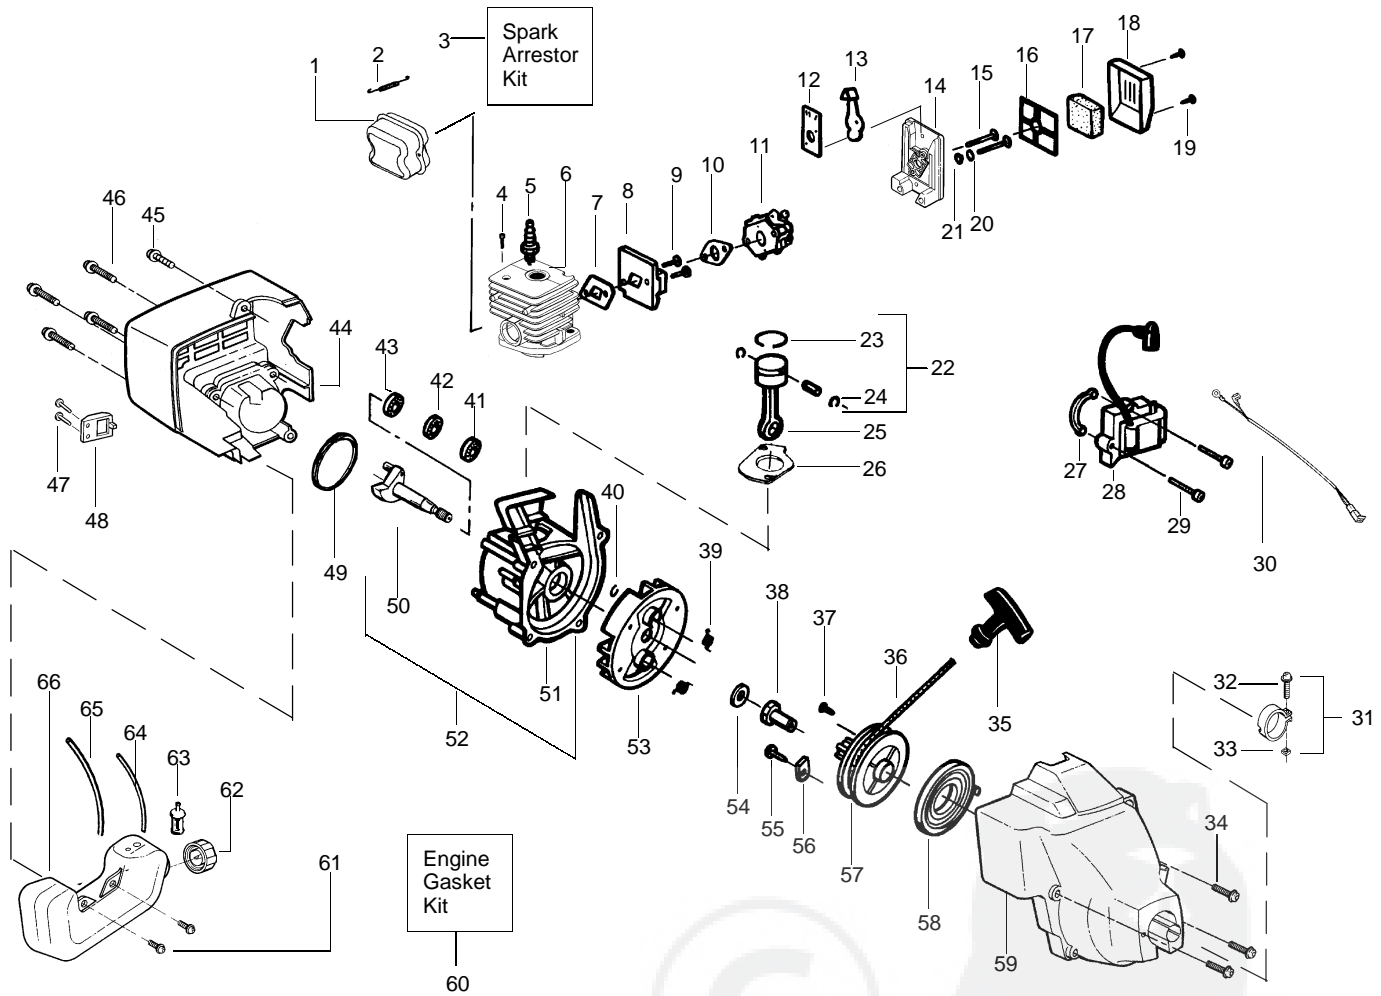

Ref.	Part No.	Description	Ref.	Part No.	Description	Ref.	Part No.	Description
1.	530069660	Kit - Muffler (incl. 2)	23.	530036404	Piston Ring	47.	530015675	Screw-Muffler Guard
2.	530042088	Muffler Spring	24.	530015162	Piston Pin Retainer	48.	530037045	Guard-Muffler
3.	530069380	Kit-Spark Arrestor	25.	530069615	Connecting Rod Ass'y.	49.	*****	O-Ring-C'case/Shrd
4.	530015953	Screw-Cylinder	26.	530069616	Gasket-Cylinder (kit)	50.	530054753	Crankshaft Ass'y.
5.	952030249	Spark Plug (RCJ 6Y)	27.	530036145	Spacer-Module	51.	530071627	Kit-Crankcase Ass'y. (Incl. 41-43)
6.	530069619	Kit - Cylinder	28.	530039163	Ignition Module	52.	530071360	Kit-C'case & C'shaft (Incl. 40,50,51)
7.	530069616	Gasket-Cyl./Carb.(kit)	29.	530015954	Screw	53.	530069886	Kit-Flywheel Ass'y.
8.	530047659	Adaptor-carb.	30.	530049018	Assy-Wire Harness	54.	530015828	Washer-Flat
9.	530016014	Screw	31.	530056365	Kit-Nose Cone Clamp Ass'y. (Incls. 32 & 33)	55.	530015775	Screw
10.	530069616	Gasket-Carb.(kit)	32.	530016381	Screw-Nose Cone	56.	530027523	Retainer-Can
11.	---	Kit - Carburetor Ass'y (Incl. Limiter Cap)	33.	530016382	Nut-Nose Cone	57.	530069400	Kit-Starter Pulley (Incl. 37)
	530069754	Walbro (WA-226	34.	530015810	Screw	58.	530042085	Starter Spring
	530069971	Zama (C1U-W7)	35.	530027569	Starter Handle	59.	530069798	Kit-Fan Hsg.
12.	530038747	Choke Plate Mounting	36.	530069232	Kit - Rope	60.	530069616	Kit-Engine Gasket (Incl. 7,10,26,49)
13.	530038686	Choke Shutter	37.	530016080	Screw	61.	530016379	Retainer
14.	530052431	Air Box	38.	530038604	Drive Coupling	62.	530014347	Assy-Fuel Cap
15.	530015887	Screw	39.	530023817	Starter Dog Spring	63.	530095646	Assy-Fuel Pickup
16.	530036569	Plate - Filter Support	40.	530015941	Retain. Ring-C'shaft	64.	530069247	Kit-Fuel Line (Small)
17.	530036575	Air Filter Foam	41.	530055728	Outer Bearing	65.	530069216	Kit-Fuel Line (Large)
18.	530036568	Air Filter Cover	42.	530071615	Kit-C'case Seal	66.	530049296	Assy-Fuel Tank (Incl. cap,filter & fuel lines)
19.	530015880	Screw	43.	530032125	Inner Bearing			
20.	530015852	Spacer-Choke	44.	530049283	Shroud			
21.	530015254	Washer	45.	530015934	Screw			
22.	530069621	Kit - Piston (Incl. 23, 24 & Pin)	46.	530015810	Screw			

↖ = NEW PART NUMBER FOR THIS IPL   * = REFER TO THE SERVICE REFERENCE INDICATED FOR MORE INFORMATION. (LOCATED AT END OF IPL)