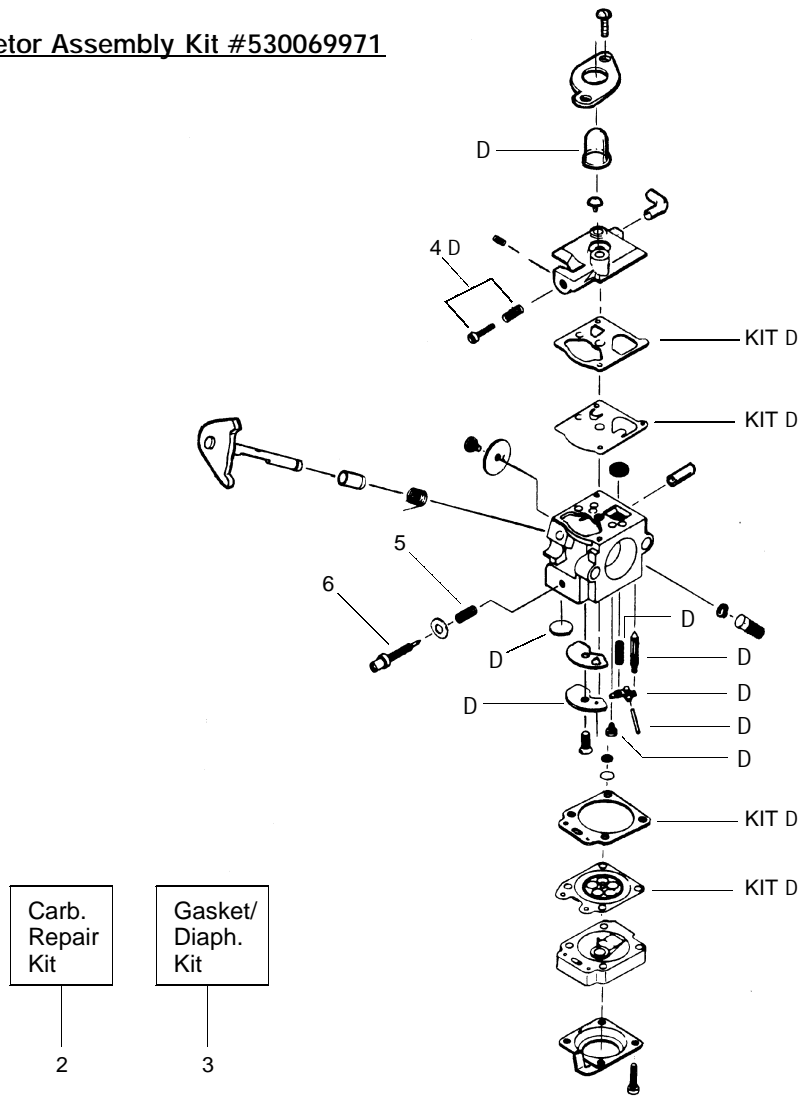

**SPAREPARTS**  
**530088521**

Ref.	Part No.	Description	Ref.	Part No.	Description
1.	530095613	Drive Shaft-45"	14.	530069686	Shield Kit Ass'y. (Incl. 7, 10, 12 & 13)
2.	530016273	Screw-Throttle Hsg.	15.	530049072	Switch & Wire Ass'y.
3.	530038682	Trigger	16.	530069690	Hub Ass'y.
4.	530038581	Throttle Hsg. (Right)	17.	530401464	Spring
5.	530095382	Throttle Hsg. (Left)	18.	530401466	Clip-Retainer
6.	530038708	Assist Handle	19.	530401467	Screw w/Washer-Head
7.	530015820	Bolt-Handle/Shield	20.	952715573	Spool w/Line
8.	530038599	Clamp-Handle	21.	952715575	Cutting Head (Incl. 16-20)
9.	530069572	Switch Kit			
10.	530016118	Wingnut-Handle/Shield			
11.	530069883	Drive Shaft Hsg. Ass'y			
12.	530052287	Line Limiter			
13.	530015957	Screw-Line Limiter			
				Not Shown	
				-	Operator Manual
				530087998	Euro
				530087999	Scan

Carburetor Assembly Kit #530069971

Ref.	Part No.	Description
1.	530038404	Limiter Cap
2.	530069969	Carburetor Repair Kit (D Indicates Contents)
3.	530069970	Gasket/Diaphragm Kit (KIT= Indicates Contents)
4.	530035296	Idle Screw & Spring Kit
5.	530035342	Low Speed Spring
6.	530035341	Low Speed Needle