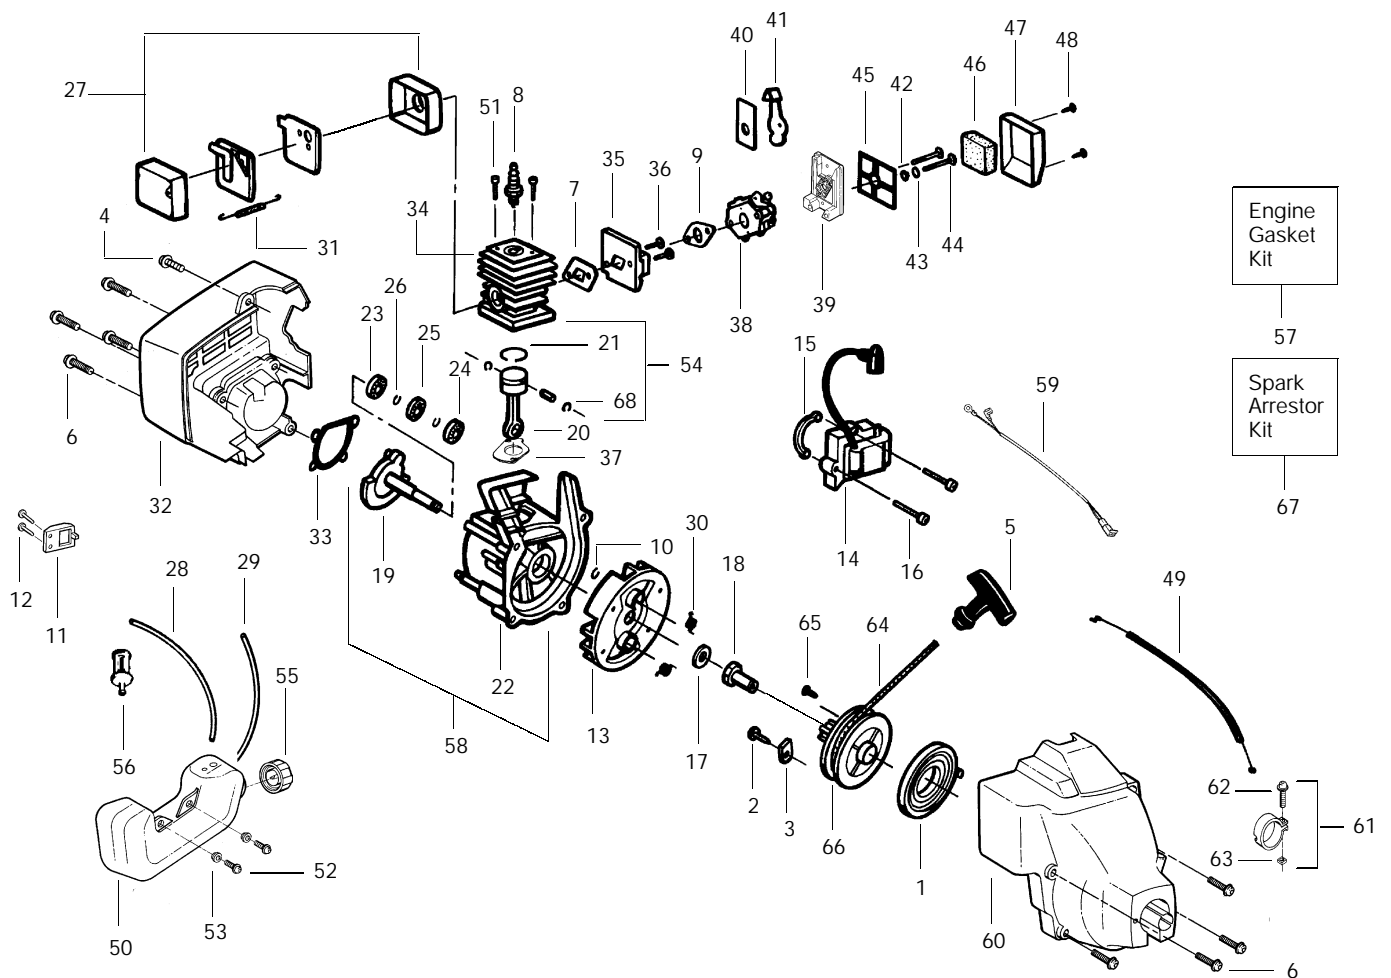

**SPAREPARTS**  
**530088521**

Ref.	Part No.	Description	Ref.	Part No.	Description
1.	530095613	Drive Shaft-45"	14.	530069686	Shield Kit Ass'y. (Incl. 7, 10, 12 & 13)
2.	530016273	Screw-Throttle Hsg.	15.	530049072	Switch & Wire Ass'y.
3.	530038682	Trigger	16.	530069690	Hub Ass'y.
4.	530038581	Throttle Hsg. (Right)	17.	530401464	Spring
5.	530095382	Throttle Hsg. (Left)	18.	530401466	Clip-Retainer
6.	530038708	Assist Handle	19.	530401467	Screw w/Washer-Head
7.	530015820	Bolt-Handle/Shield	20.	952715573	Spool w/Line
8.	530038599	Clamp-Handle	21.	952715575	Cutting Head (Incl. 16-20)
9.	530069572	Switch Kit			
10.	530016118	Wingnut-Handle/Shield			
11.	530069883	Drive Shaft Hsg. Ass'y			
12.	530052287	Line Limiter			
13.	530015957	Screw-Line Limiter			
				Not Shown	
				-	Operator Manual
				530087998	Euro
				530087999	Scan

Carburetor Assembly Kit #530069971

Ref.	Part No.	Description
1.	530038404	Limiter Cap
2.	530069969	Carburetor Repair Kit (D Indicates Contents)
3.	530069970	Gasket/Diaphragm Kit (KIT= Indicates Contents)
4.	530035296	Idle Screw & Spring Kit
5.	530035342	Low Speed Spring
6.	530035341	Low Speed Needle