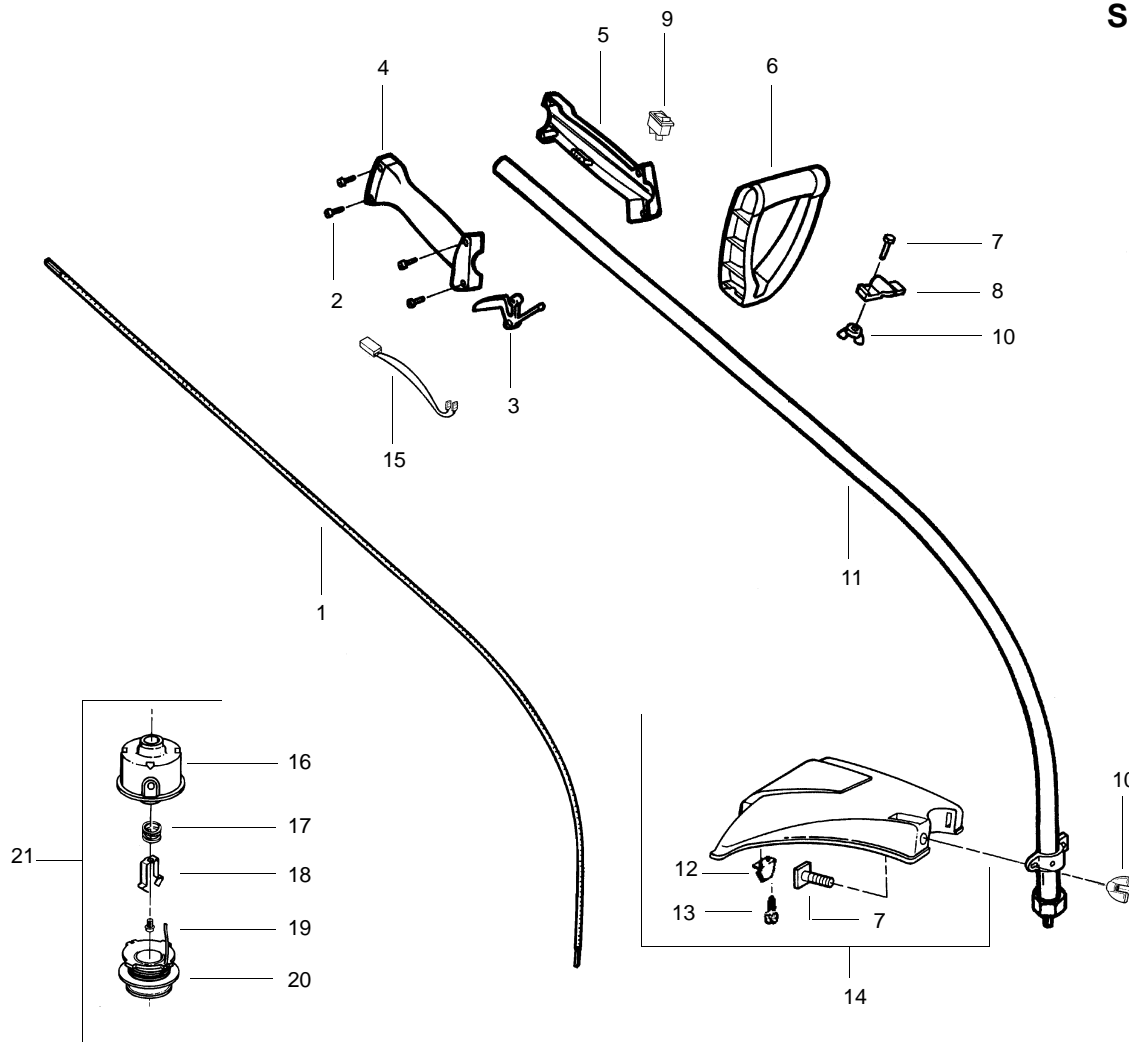

**SPAREPARTS**  
**530088521**

Ref.	Part No.	Description	Ref.	Part No.	Description
1.	530095613	Drive Shaft-45"	14.	530069686	Shield Kit Ass'y. (Incl. 7, 10, 12 & 13)
2.	530016273	Screw-Throttle Hsg.	15.	530049072	Switch & Wire Ass'y.
3.	530038682	Trigger	16.	530069690	Hub Ass'y.
4.	530038581	Throttle Hsg. (Right)	17.	530401464	Spring
5.	530095382	Throttle Hsg. (Left)	18.	530401466	Clip-Retainer
6.	530038708	Assist Handle	19.	530401467	Screw w/Washer-Head
7.	530015820	Bolt-Handle/Shield	20.	952715573	Spool w/Line
8.	530038599	Clamp-Handle	21.	952715575	Cutting Head (Incl. 16-20)
9.	530069572	Switch Kit			
10.	530016118	Wingnut-Handle/Shield			
11.	530069883	Drive Shaft Hsg. Ass'y			
12.	530052287	Line Limiter			
13.	530015957	Screw-Line Limiter			
				Not Shown	
				-	Operator Manual
				530087998	Euro
				530087999	Scan

Carburetor Assembly Kit #530069971

Ref.	Part No.	Description
1.	530038404	Limiter Cap
2.	530069969	Carburetor Repair Kit (D Indicates Contents)
3.	530069970	Gasket/Diaphragm Kit (KIT= Indicates Contents)
4.	530035296	Idle Screw & Spring Kit
5.	530035342	Low Speed Spring
6.	530035341	Low Speed Needle